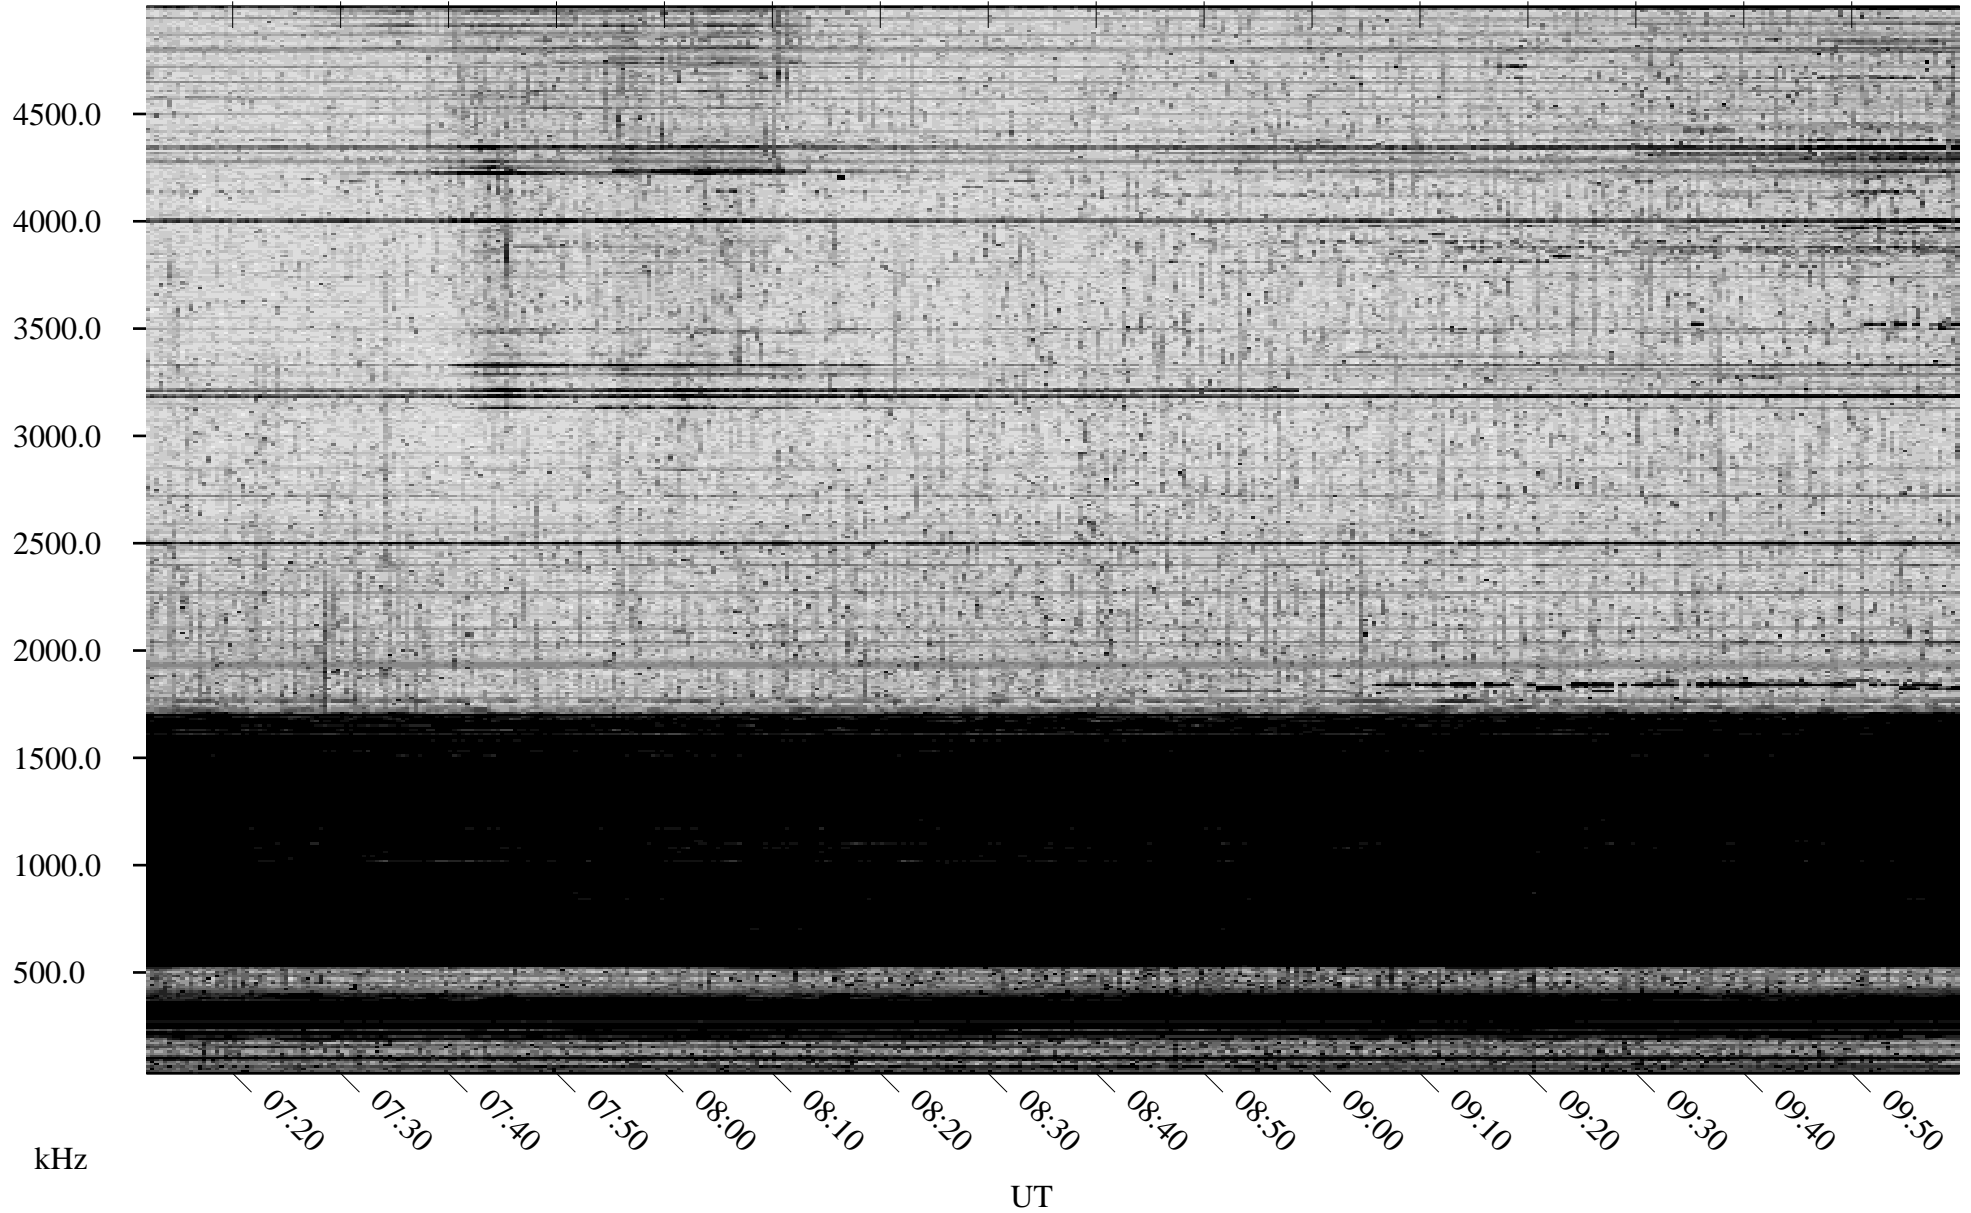

10/24/2006 Churchill, Manitoba

Linear Scale Black = 161 White = 15

CH06297L.R00m max_12

Page 1

10/24/2006 Churchill, Manitoba

Linear Scale Black = 161 White = 15

CH06297L.R00m max_12

Page 2

10/25/2006 Churchill, Manitoba

Linear Scale Black = 161 White = 15

CH06297L.R00m max_12

Page 3

10/25/2006 Churchill, Manitoba

Linear Scale Black = 161 White = 15

CH06297L.R00m max_12

Page 4

10/25/2006 Churchill, Manitoba

Linear Scale Black = 161 White = 15

CH06297L.R00m max_12

Page 5

10/25/2006 Churchill, Manitoba

Linear Scale Black = 161 White = 15

CH06297L.R00m max_12

Page 6

10/25/2006 Churchill, Manitoba

Linear Scale Black = 161 White = 15

CH06297L.R00m max_12

Page 7

10/25/2006 Churchill, Manitoba

Linear Scale Black = 161 White = 15

CH06297L.R00m max_12