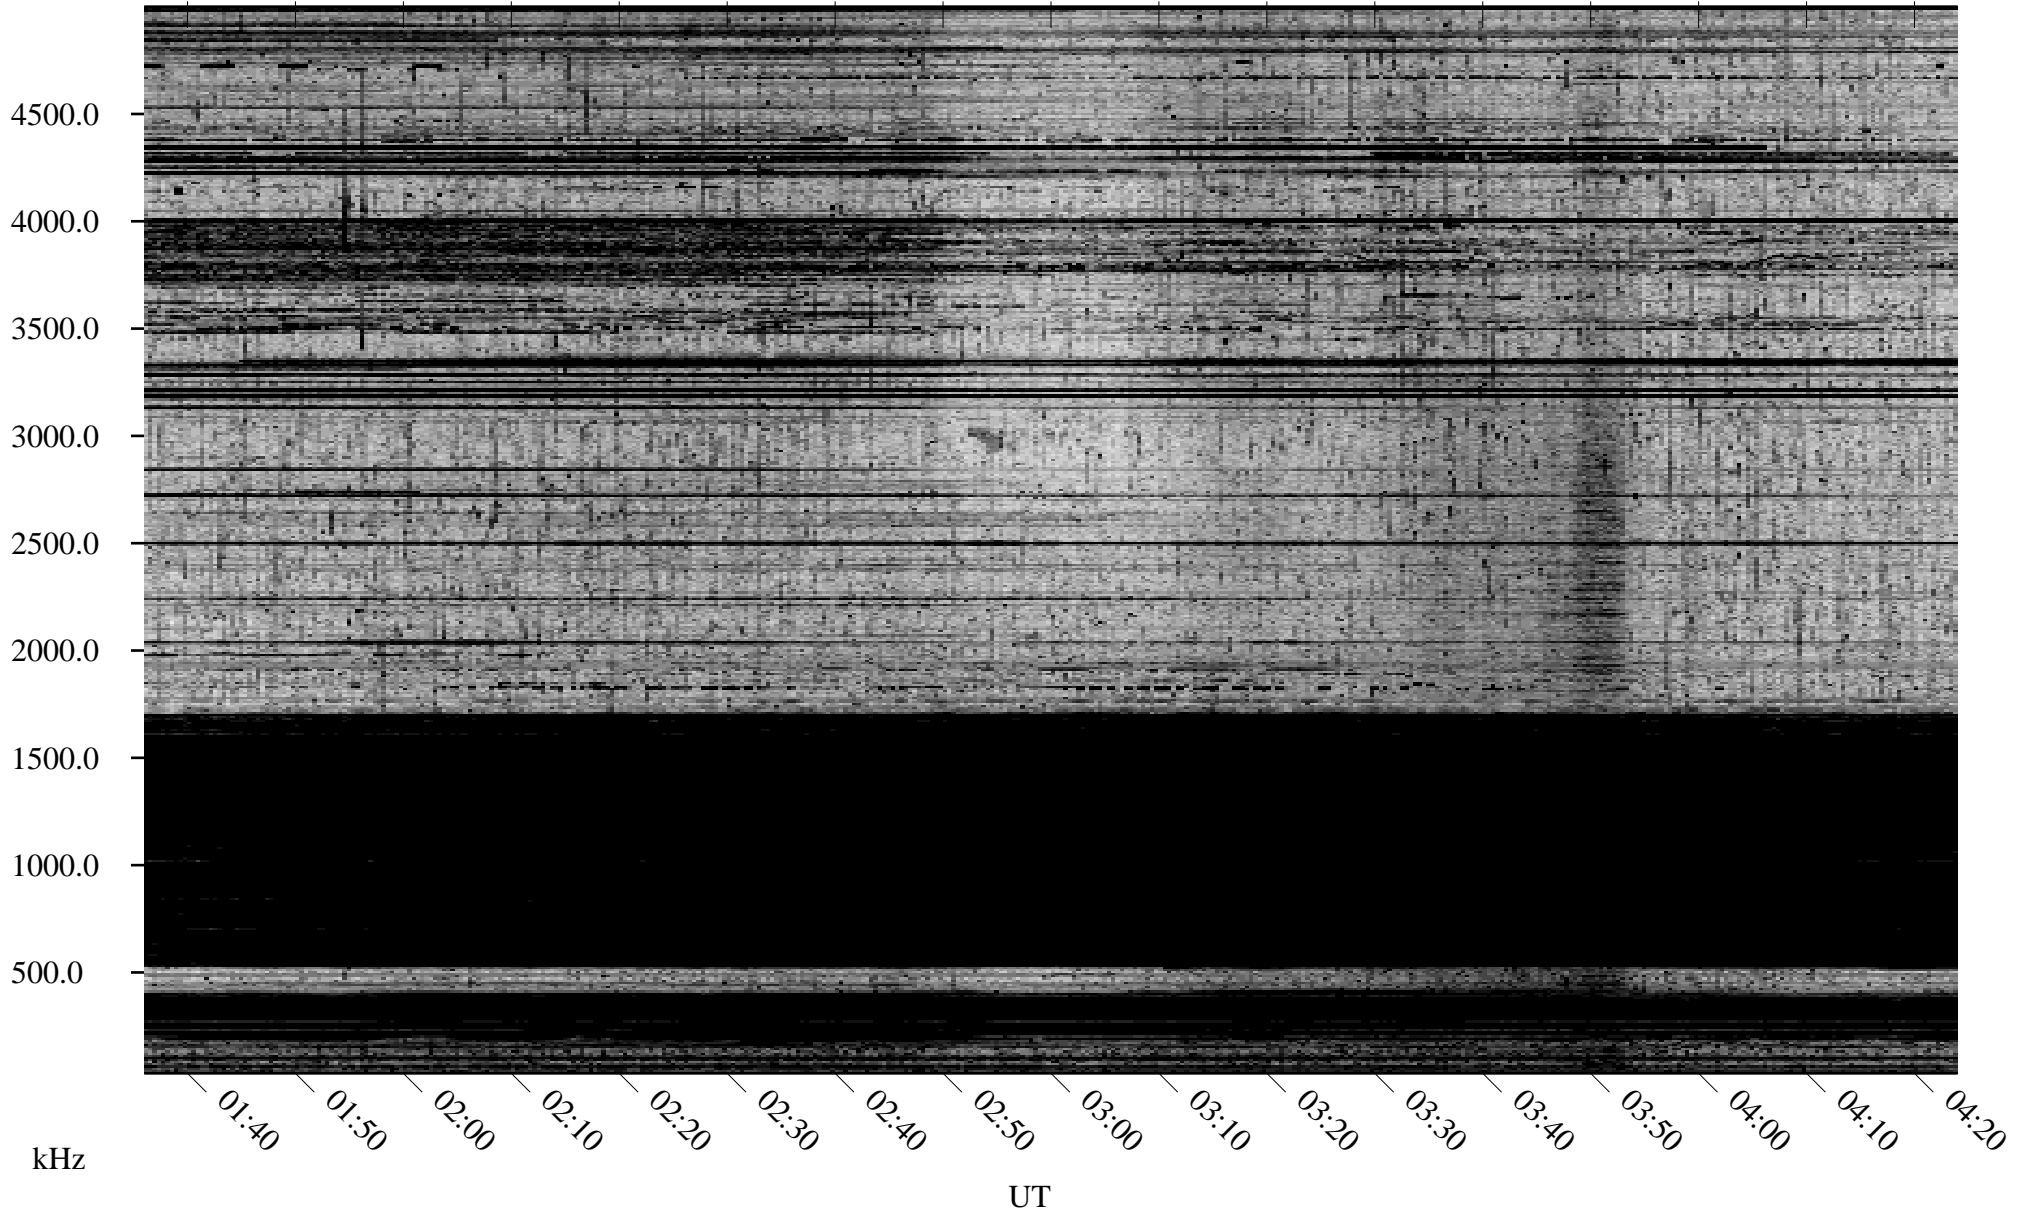

10/24/2006 Churchill, Manitoba

Linear Scale Black = 161 White = 15

CH06297L.R00m max_12

Page 1

10/24/2006 Churchill, Manitoba

Linear Scale Black = 161 White = 15

CH06297L.R00m max_12

Page 2

10/25/2006 Churchill, Manitoba

Linear Scale Black = 161 White = 15

CH06297L.R00m max_12

Page 3

10/25/2006 Churchill, Manitoba

Linear Scale Black = 161 White = 15

CH06297L.R00m max_12

Page 4

10/25/2006 Churchill, Manitoba

Linear Scale Black = 161 White = 15

CH06297L.R00m max_12

Page 5

10/25/2006 Churchill, Manitoba

Linear Scale Black = 161 White = 15

CH06297L.R00m max_12

Page 6

10/25/2006 Churchill, Manitoba

Linear Scale Black = 161 White = 15

CH06297L.R00m max_12

Page 7

10/25/2006 Churchill, Manitoba

Linear Scale Black = 161 White = 15

CH06297L.R00m max_12