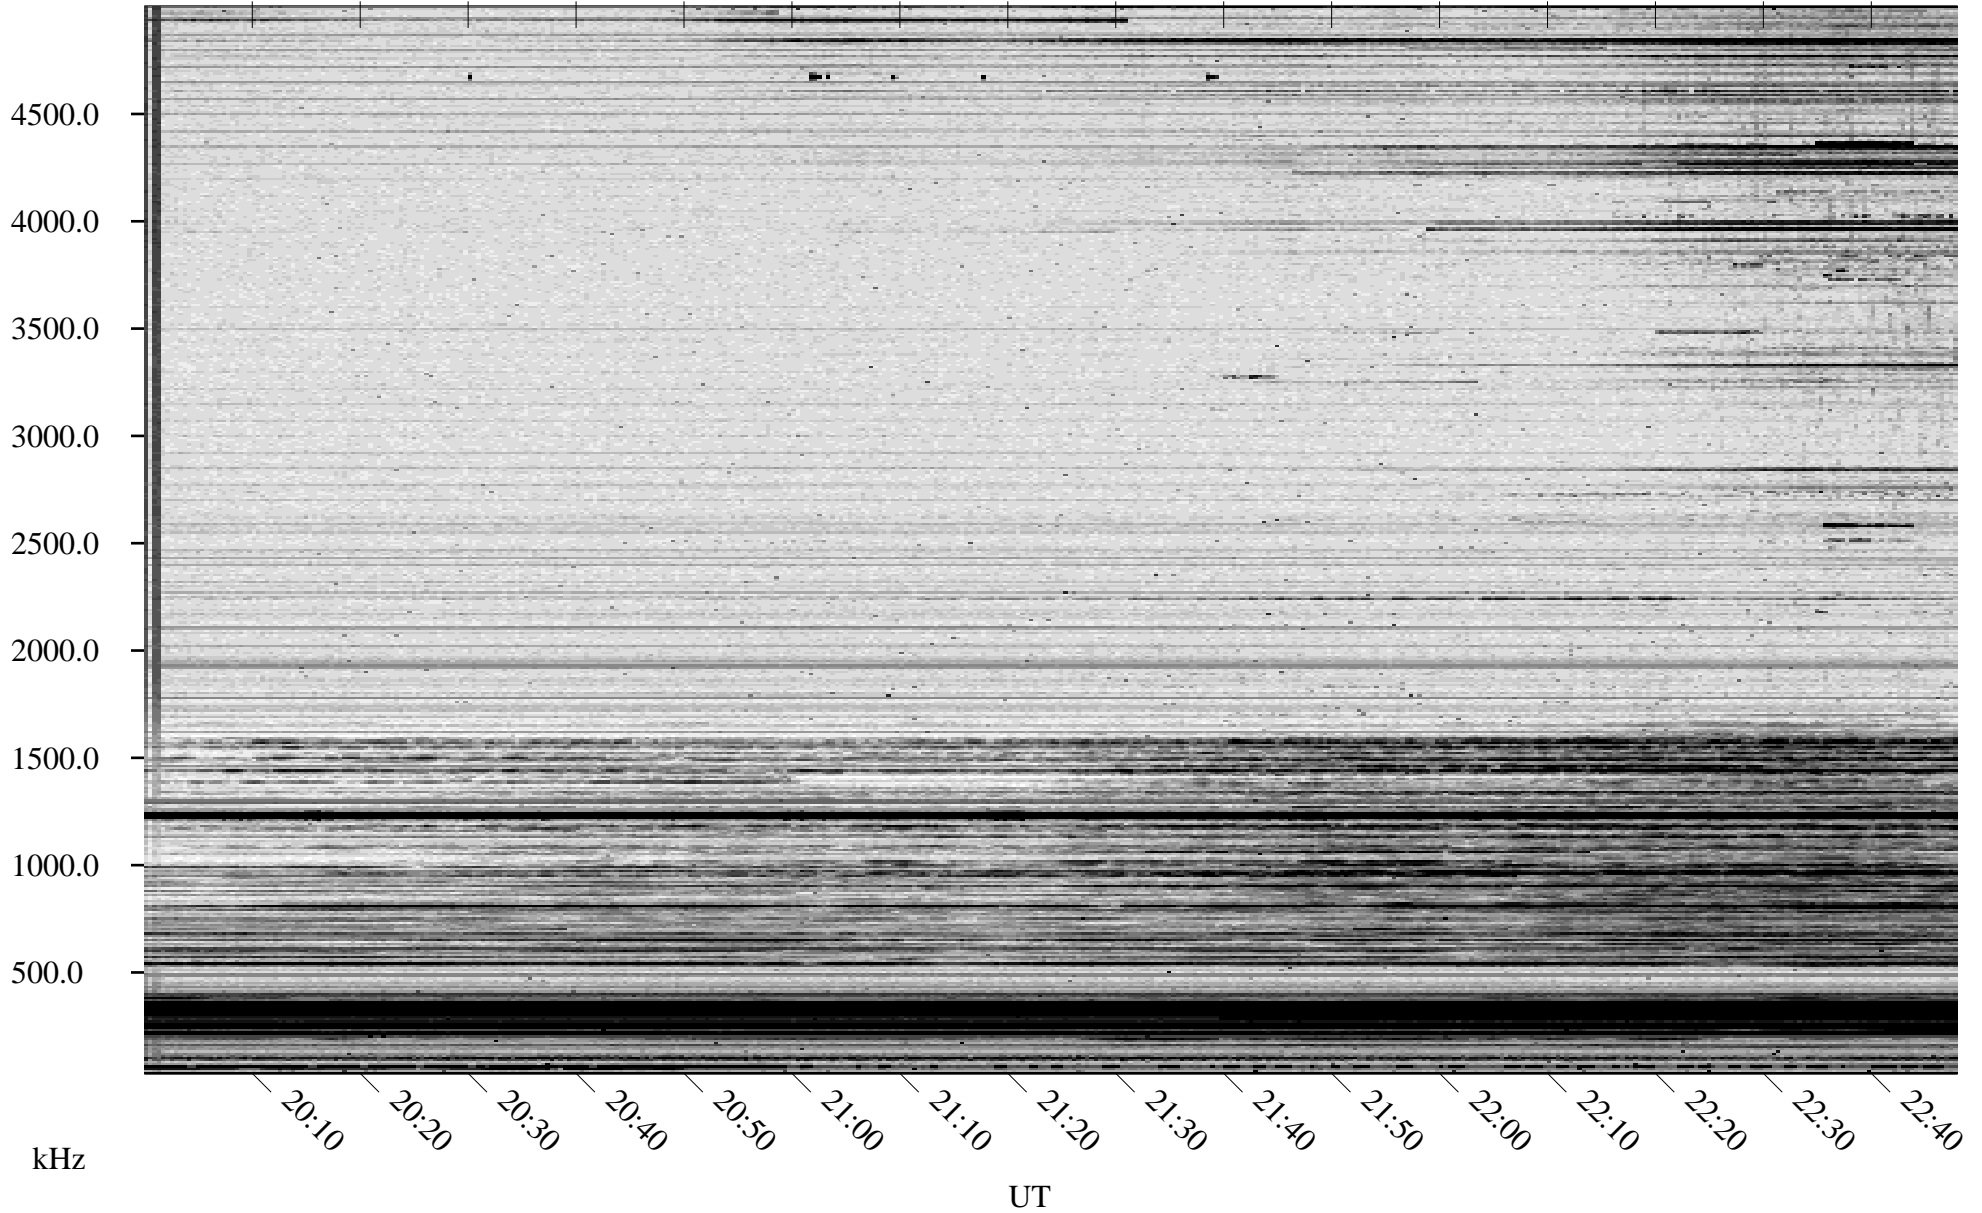

10/24/2006 Churchill, Manitoba

Linear Scale Black = 161 White = 15

CH06297L.R00m max_12

Page 1

10/24/2006 Churchill, Manitoba

Linear Scale Black = 161 White = 15

CH06297L.R00m max_12

Page 2

10/25/2006 Churchill, Manitoba

Linear Scale Black = 161 White = 15

CH06297L.R00m max_12

Page 3

10/25/2006 Churchill, Manitoba

Linear Scale Black = 161 White = 15

CH06297L.R00m max_12

Page 4

10/25/2006 Churchill, Manitoba

Linear Scale Black = 161 White = 15

CH06297L.R00m max_12

Page 5

10/25/2006 Churchill, Manitoba

Linear Scale Black = 161 White = 15

CH06297L.R00m max_12

Page 6

10/25/2006 Churchill, Manitoba

Linear Scale Black = 161 White = 15

CH06297L.R00m max_12

Page 7

10/25/2006 Churchill, Manitoba

Linear Scale Black = 161 White = 15

CH06297L.R00m max_12