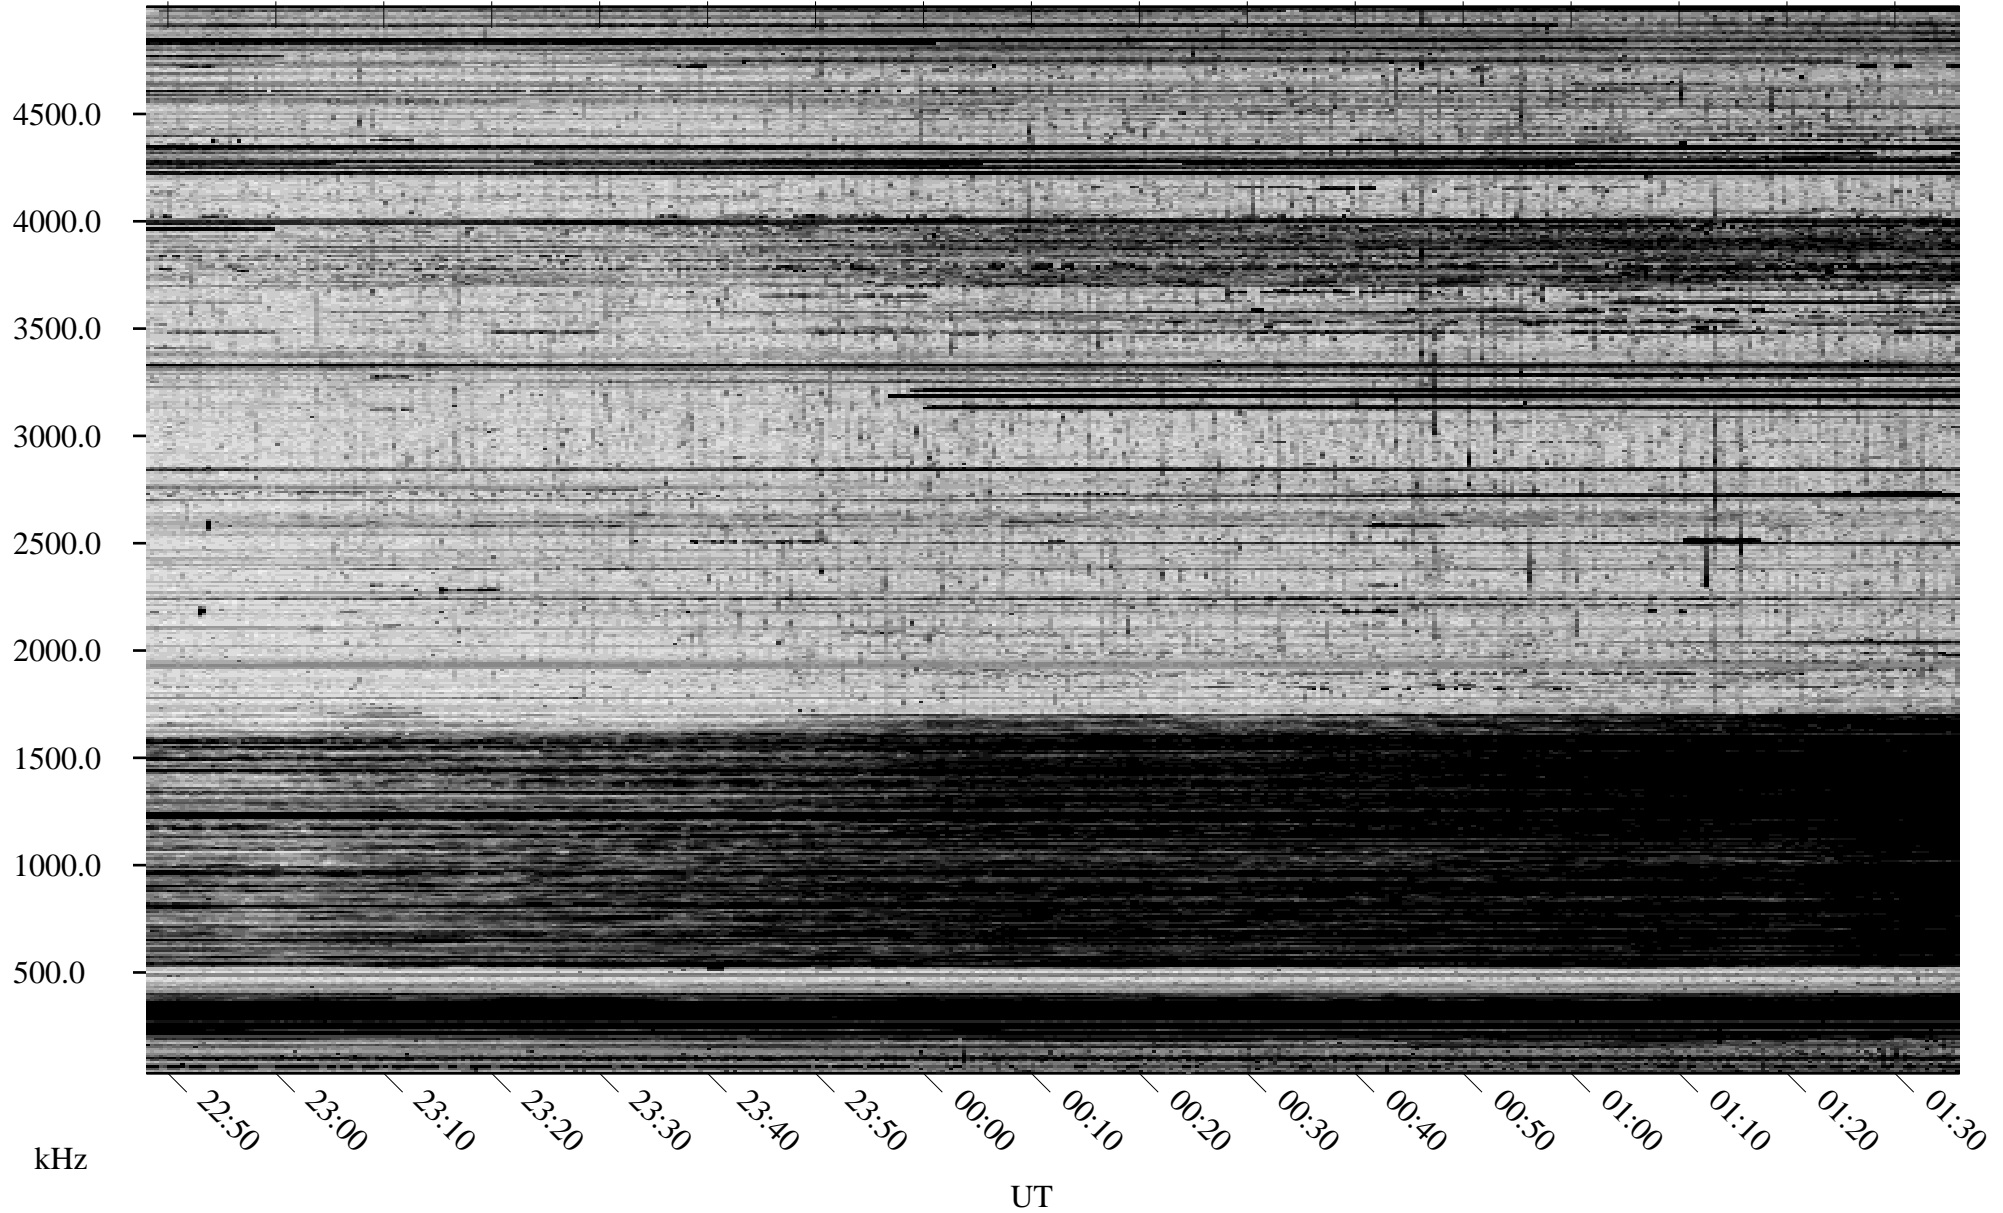

10/24/2006 Churchill, Manitoba

Linear Scale Black = 161 White = 15

CH06297L.R00m max_12

Page 1

10/24/2006 Churchill, Manitoba

Linear Scale Black = 161 White = 15

CH06297L.R00m max_12

Page 2

10/25/2006 Churchill, Manitoba

Linear Scale Black = 161 White = 15

CH06297L.R00m max_12

Page 3

10/25/2006 Churchill, Manitoba

Linear Scale Black = 161 White = 15

CH06297L.R00m max_12

Page 4

10/25/2006 Churchill, Manitoba

Linear Scale Black = 161 White = 15

CH06297L.R00m max_12

Page 5

10/25/2006 Churchill, Manitoba

Linear Scale Black = 161 White = 15

CH06297L.R00m max_12

Page 6

10/25/2006 Churchill, Manitoba

Linear Scale Black = 161 White = 15

CH06297L.R00m max_12

Page 7

10/25/2006 Churchill, Manitoba

Linear Scale Black = 161 White = 15

CH06297L.R00m max_12