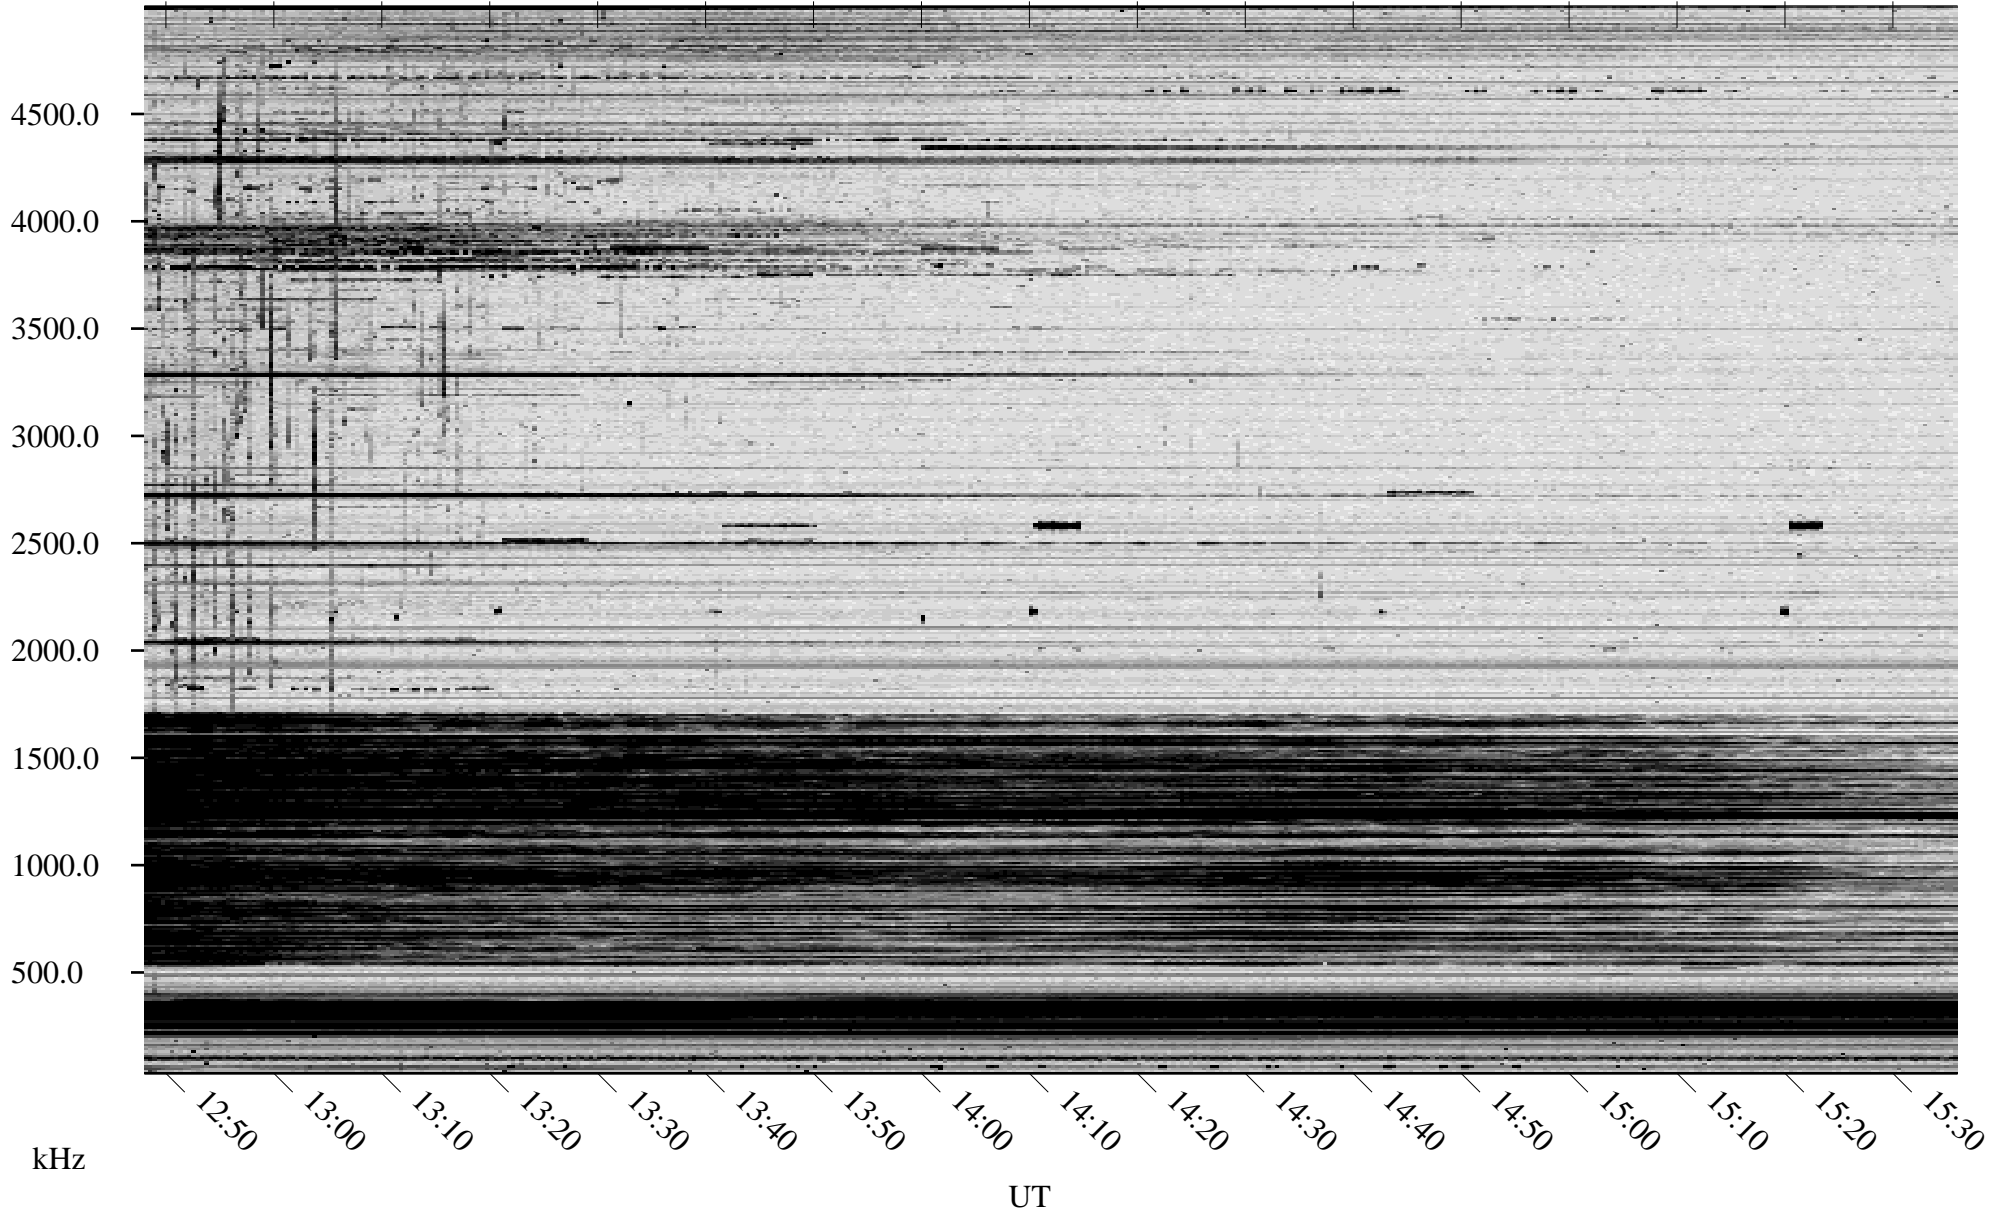

10/24/2006 Churchill, Manitoba

Linear Scale Black = 161 White = 15

CH06297L.R00m max_12

Page 1

10/24/2006 Churchill, Manitoba

Linear Scale Black = 161 White = 15

CH06297L.R00m max_12

Page 2

10/25/2006 Churchill, Manitoba

Linear Scale Black = 161 White = 15

CH06297L.R00m max_12

Page 3

10/25/2006 Churchill, Manitoba

Linear Scale Black = 161 White = 15

CH06297L.R00m max_12

Page 4

10/25/2006 Churchill, Manitoba

Linear Scale Black = 161 White = 15

CH06297L.R00m max_12

Page 5

10/25/2006 Churchill, Manitoba

Linear Scale Black = 161 White = 15

CH06297L.R00m max_12

Page 6

10/25/2006 Churchill, Manitoba

Linear Scale Black = 161 White = 15

CH06297L.R00m max_12

Page 7

10/25/2006 Churchill, Manitoba

Linear Scale Black = 161 White = 15

CH06297L.R00m max_12