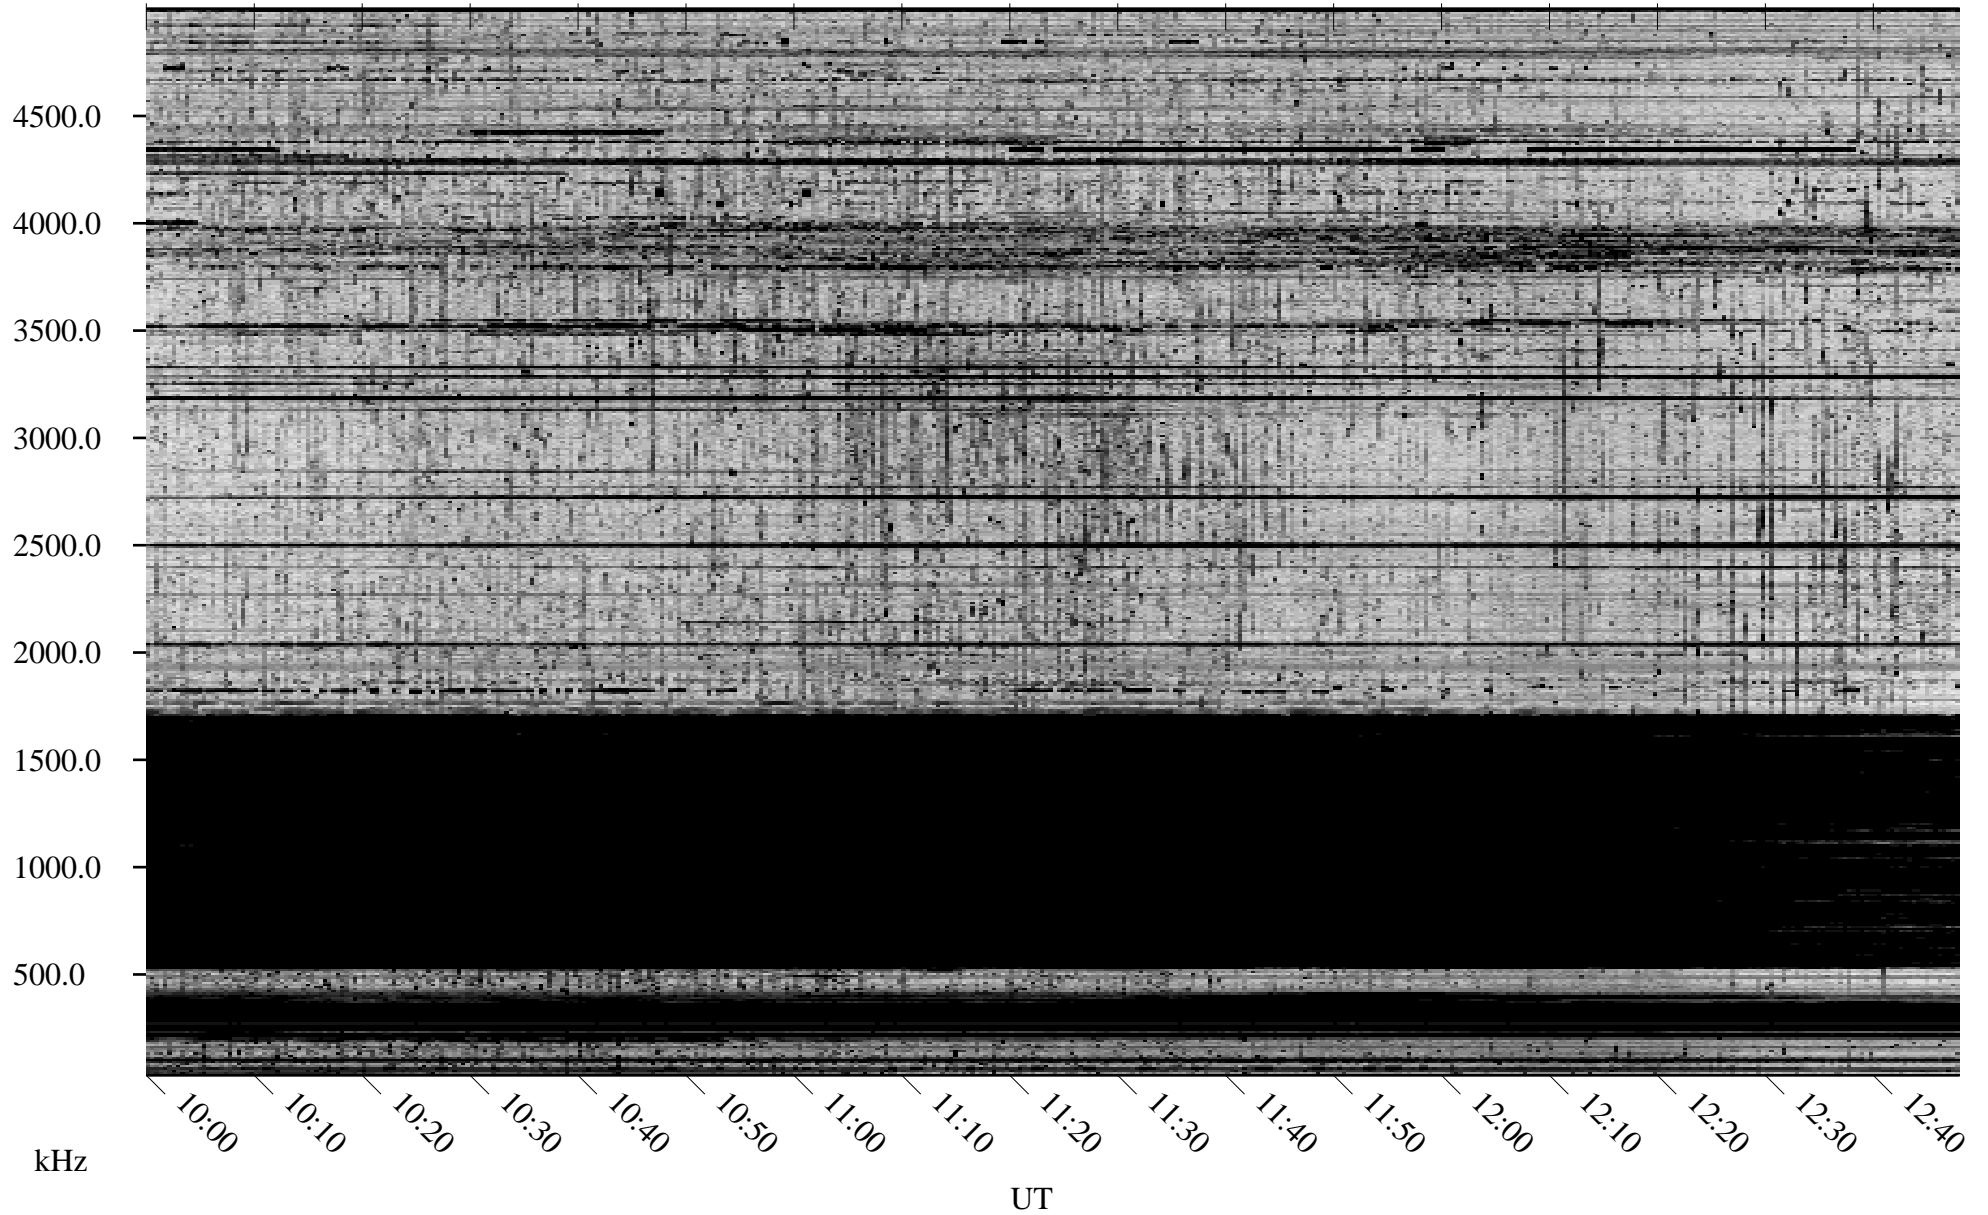

10/24/2006 Churchill, Manitoba

Linear Scale Black = 161 White = 15

CH06297L.R00m max_12

Page 1

10/24/2006 Churchill, Manitoba

Linear Scale Black = 161 White = 15

CH06297L.R00m max_12

Page 2

10/25/2006 Churchill, Manitoba

Linear Scale Black = 161 White = 15

CH06297L.R00m max_12

Page 3

10/25/2006 Churchill, Manitoba

Linear Scale Black = 161 White = 15

CH06297L.R00m max_12

Page 4

10/25/2006 Churchill, Manitoba

Linear Scale Black = 161 White = 15

CH06297L.R00m max_12

Page 5

10/25/2006 Churchill, Manitoba

Linear Scale Black = 161 White = 15

CH06297L.R00m max_12

Page 6

10/25/2006 Churchill, Manitoba

Linear Scale Black = 161 White = 15

CH06297L.R00m max_12

Page 7

10/25/2006 Churchill, Manitoba

Linear Scale Black = 161 White = 15

CH06297L.R00m max_12