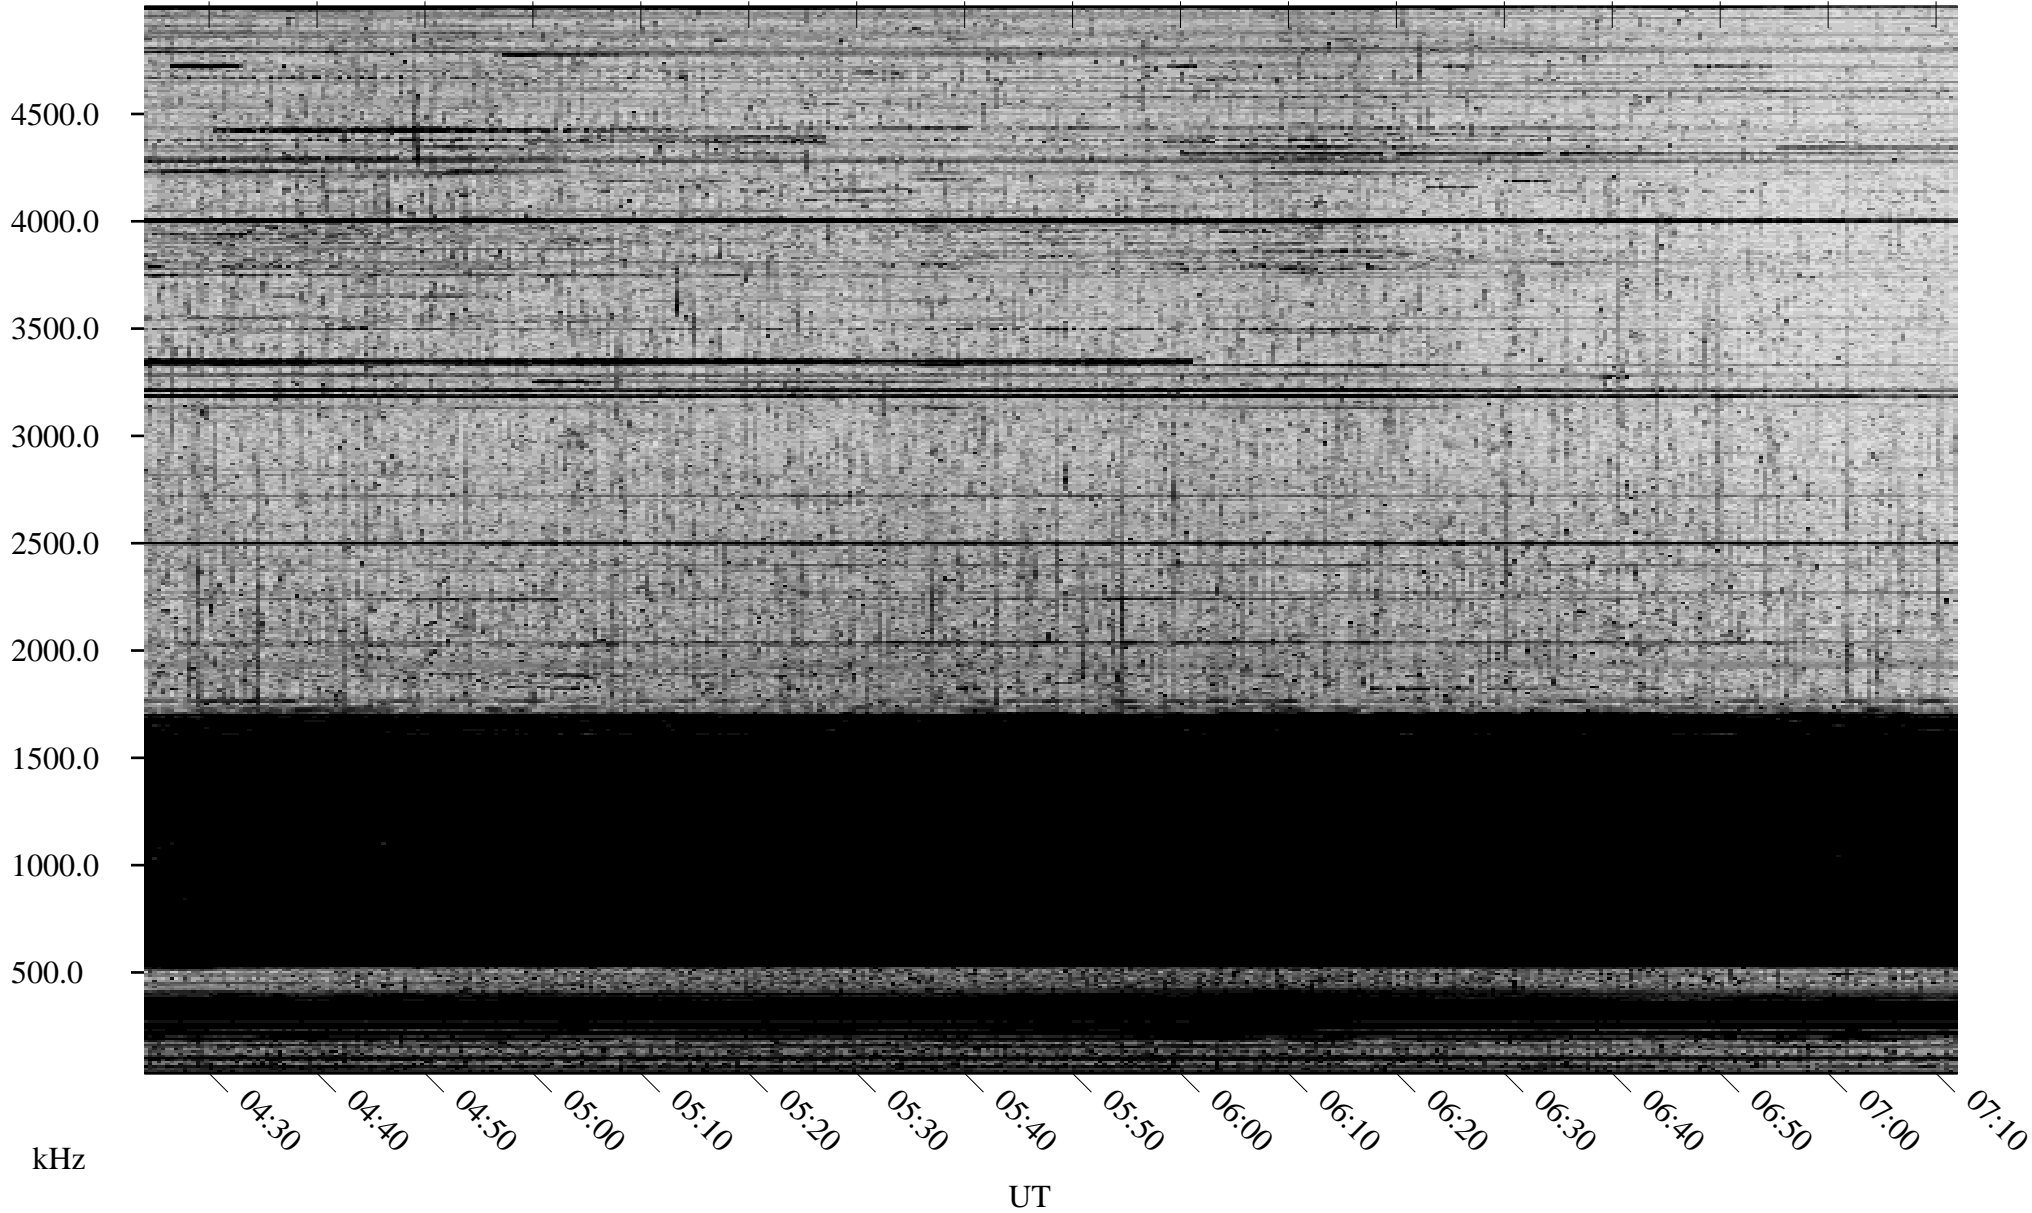

10/24/2006 Churchill, Manitoba

Linear Scale Black = 161 White = 15

CH06297L.R00m max_12

Page 1

10/24/2006 Churchill, Manitoba

Linear Scale Black = 161 White = 15

CH06297L.R00m max_12

Page 2

10/25/2006 Churchill, Manitoba

Linear Scale Black = 161 White = 15

CH06297L.R00m max_12

Page 3

10/25/2006 Churchill, Manitoba

Linear Scale Black = 161 White = 15

CH06297L.R00m max_12

Page 4

10/25/2006 Churchill, Manitoba

Linear Scale Black = 161 White = 15

CH06297L.R00m max_12

Page 5

10/25/2006 Churchill, Manitoba

Linear Scale Black = 161 White = 15

CH06297L.R00m max_12

Page 6

10/25/2006 Churchill, Manitoba

Linear Scale Black = 161 White = 15

CH06297L.R00m max_12

Page 7

10/25/2006 Churchill, Manitoba

Linear Scale Black = 161 White = 15

CH06297L.R00m max_12