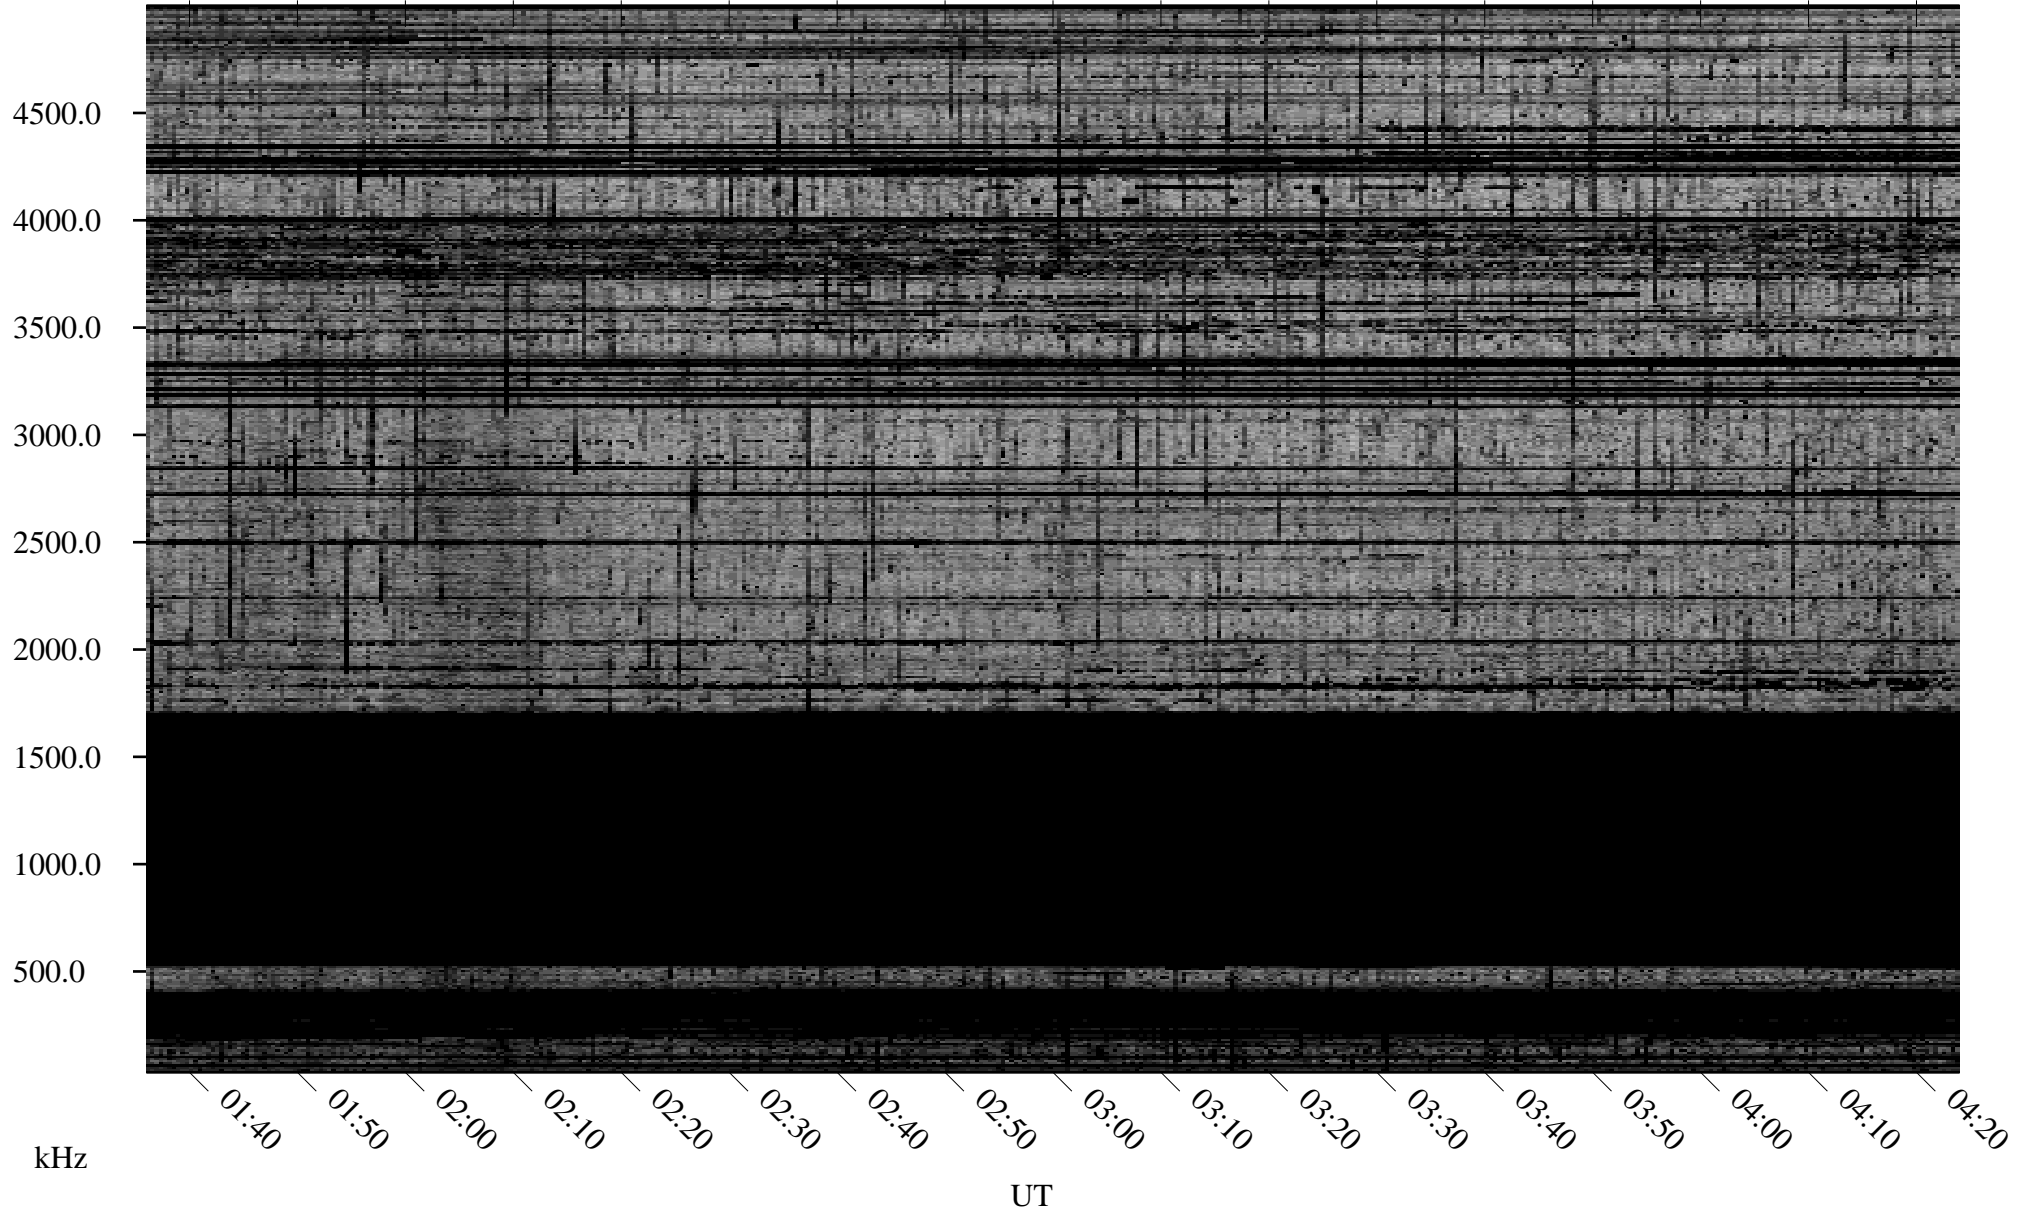

10/25/2006 Churchill, Manitoba

Linear Scale Black = 161 White = 15

CH06298L.R00m max_12

Page 1

10/25/2006 Churchill, Manitoba

Linear Scale Black = 161 White = 15

CH06298L.R00m max_12

Page 2

10/26/2006 Churchill, Manitoba

Linear Scale Black = 161 White = 15

CH06298L.R00m max_12

Page 3

10/26/2006 Churchill, Manitoba

Linear Scale Black = 161 White = 15

CH06298L.R00m max_12

Page 4

10/26/2006 Churchill, Manitoba

Linear Scale Black = 161 White = 15

CH06298L.R00m max_12

Page 5

10/26/2006 Churchill, Manitoba

Linear Scale Black = 161 White = 15

CH06298L.R00m max_12

Page 6

10/26/2006 Churchill, Manitoba

Linear Scale Black = 161 White = 15

CH06298L.R00m max_12

Page 7

10/26/2006 Churchill, Manitoba

Linear Scale Black = 161 White = 15

CH06298L.R00m max_12

Page 8