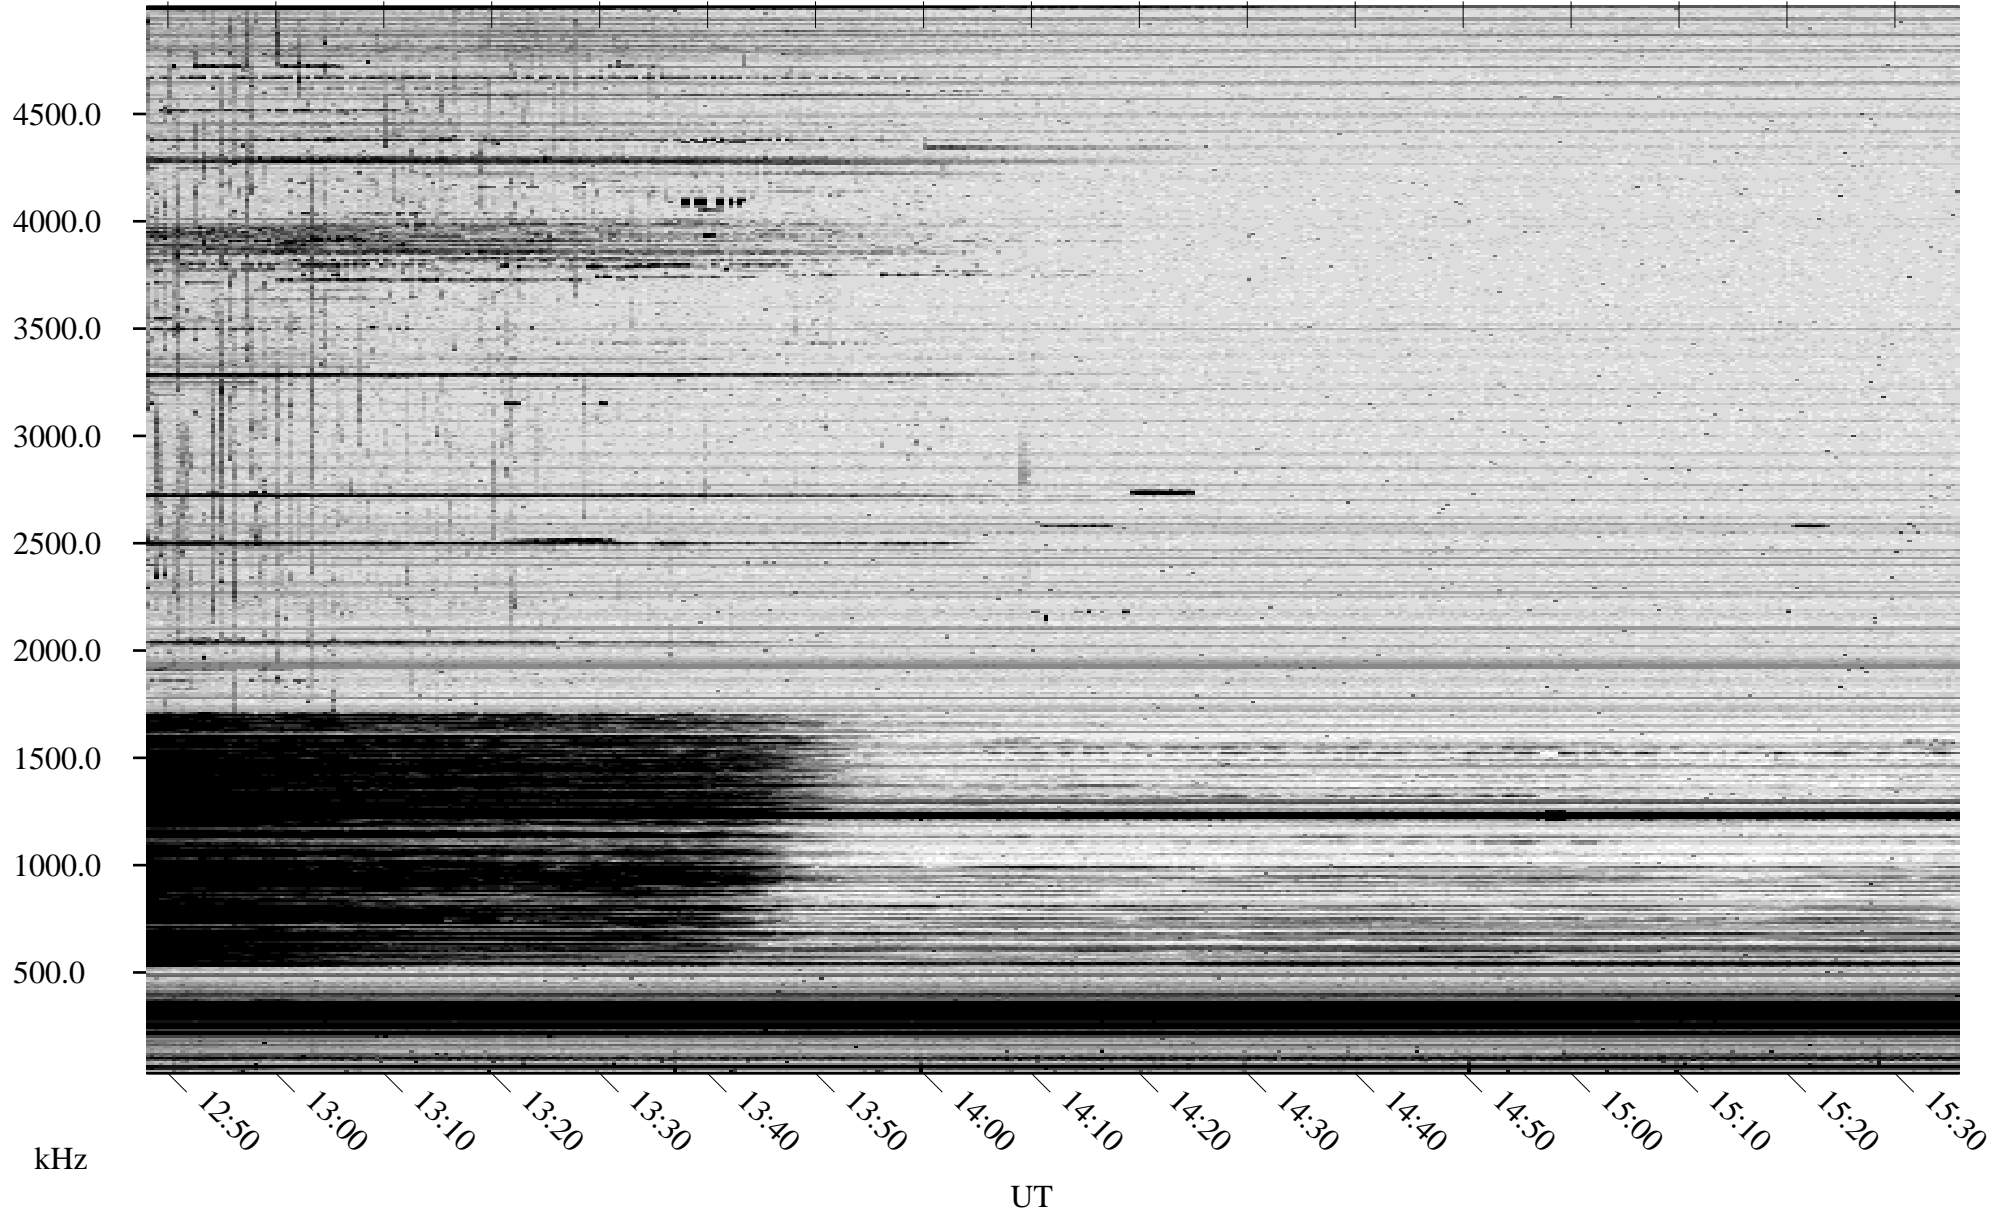

10/25/2006 Churchill, Manitoba

Linear Scale Black = 161 White = 15

CH06298L.R00m max_12

Page 1

10/25/2006 Churchill, Manitoba

Linear Scale Black = 161 White = 15

CH06298L.R00m max_12

Page 2

10/26/2006 Churchill, Manitoba

Linear Scale Black = 161 White = 15

CH06298L.R00m max_12

Page 3

10/26/2006 Churchill, Manitoba

Linear Scale Black = 161 White = 15

CH06298L.R00m max_12

Page 4

10/26/2006 Churchill, Manitoba

Linear Scale Black = 161 White = 15

CH06298L.R00m max_12

Page 5

10/26/2006 Churchill, Manitoba

Linear Scale Black = 161 White = 15

CH06298L.R00m max_12

Page 6

10/26/2006 Churchill, Manitoba

Linear Scale Black = 161 White = 15

CH06298L.R00m max_12

Page 7

10/26/2006 Churchill, Manitoba

Linear Scale Black = 161 White = 15

CH06298L.R00m max_12

Page 8