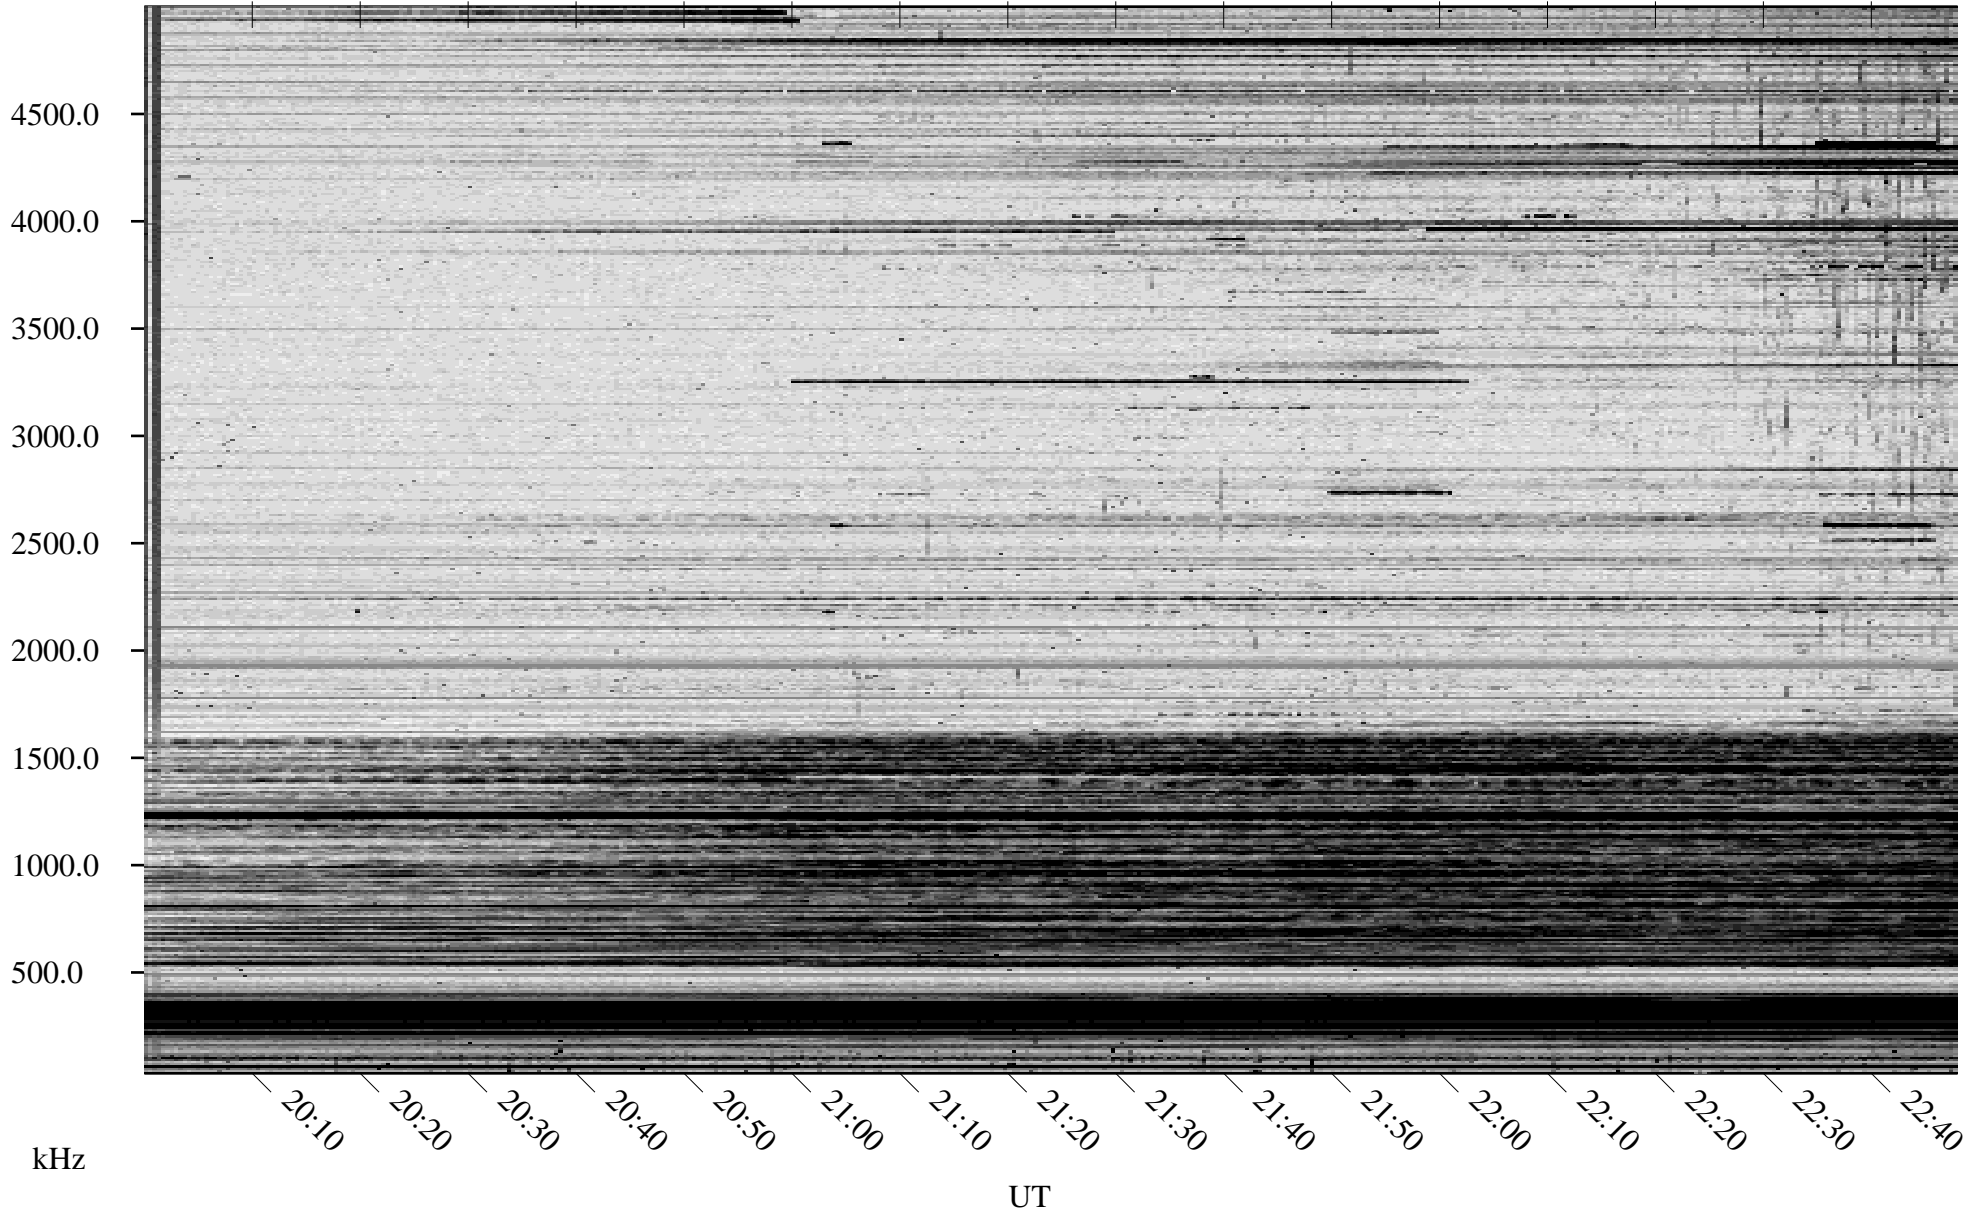

10/25/2006 Churchill, Manitoba

Linear Scale Black = 161 White = 15

CH06298L.R00m max_12

Page 1

10/25/2006 Churchill, Manitoba

Linear Scale Black = 161 White = 15

CH06298L.R00m max_12

Page 2

10/26/2006 Churchill, Manitoba

Linear Scale Black = 161 White = 15

CH06298L.R00m max_12

Page 3

10/26/2006 Churchill, Manitoba

Linear Scale Black = 161 White = 15

CH06298L.R00m max_12

Page 4

10/26/2006 Churchill, Manitoba

Linear Scale Black = 161 White = 15

CH06298L.R00m max_12

Page 5

10/26/2006 Churchill, Manitoba

Linear Scale Black = 161 White = 15

CH06298L.R00m max_12

Page 6

10/26/2006 Churchill, Manitoba

Linear Scale Black = 161 White = 15

CH06298L.R00m max_12

Page 7

10/26/2006 Churchill, Manitoba

Linear Scale Black = 161 White = 15

CH06298L.R00m max_12

Page 8