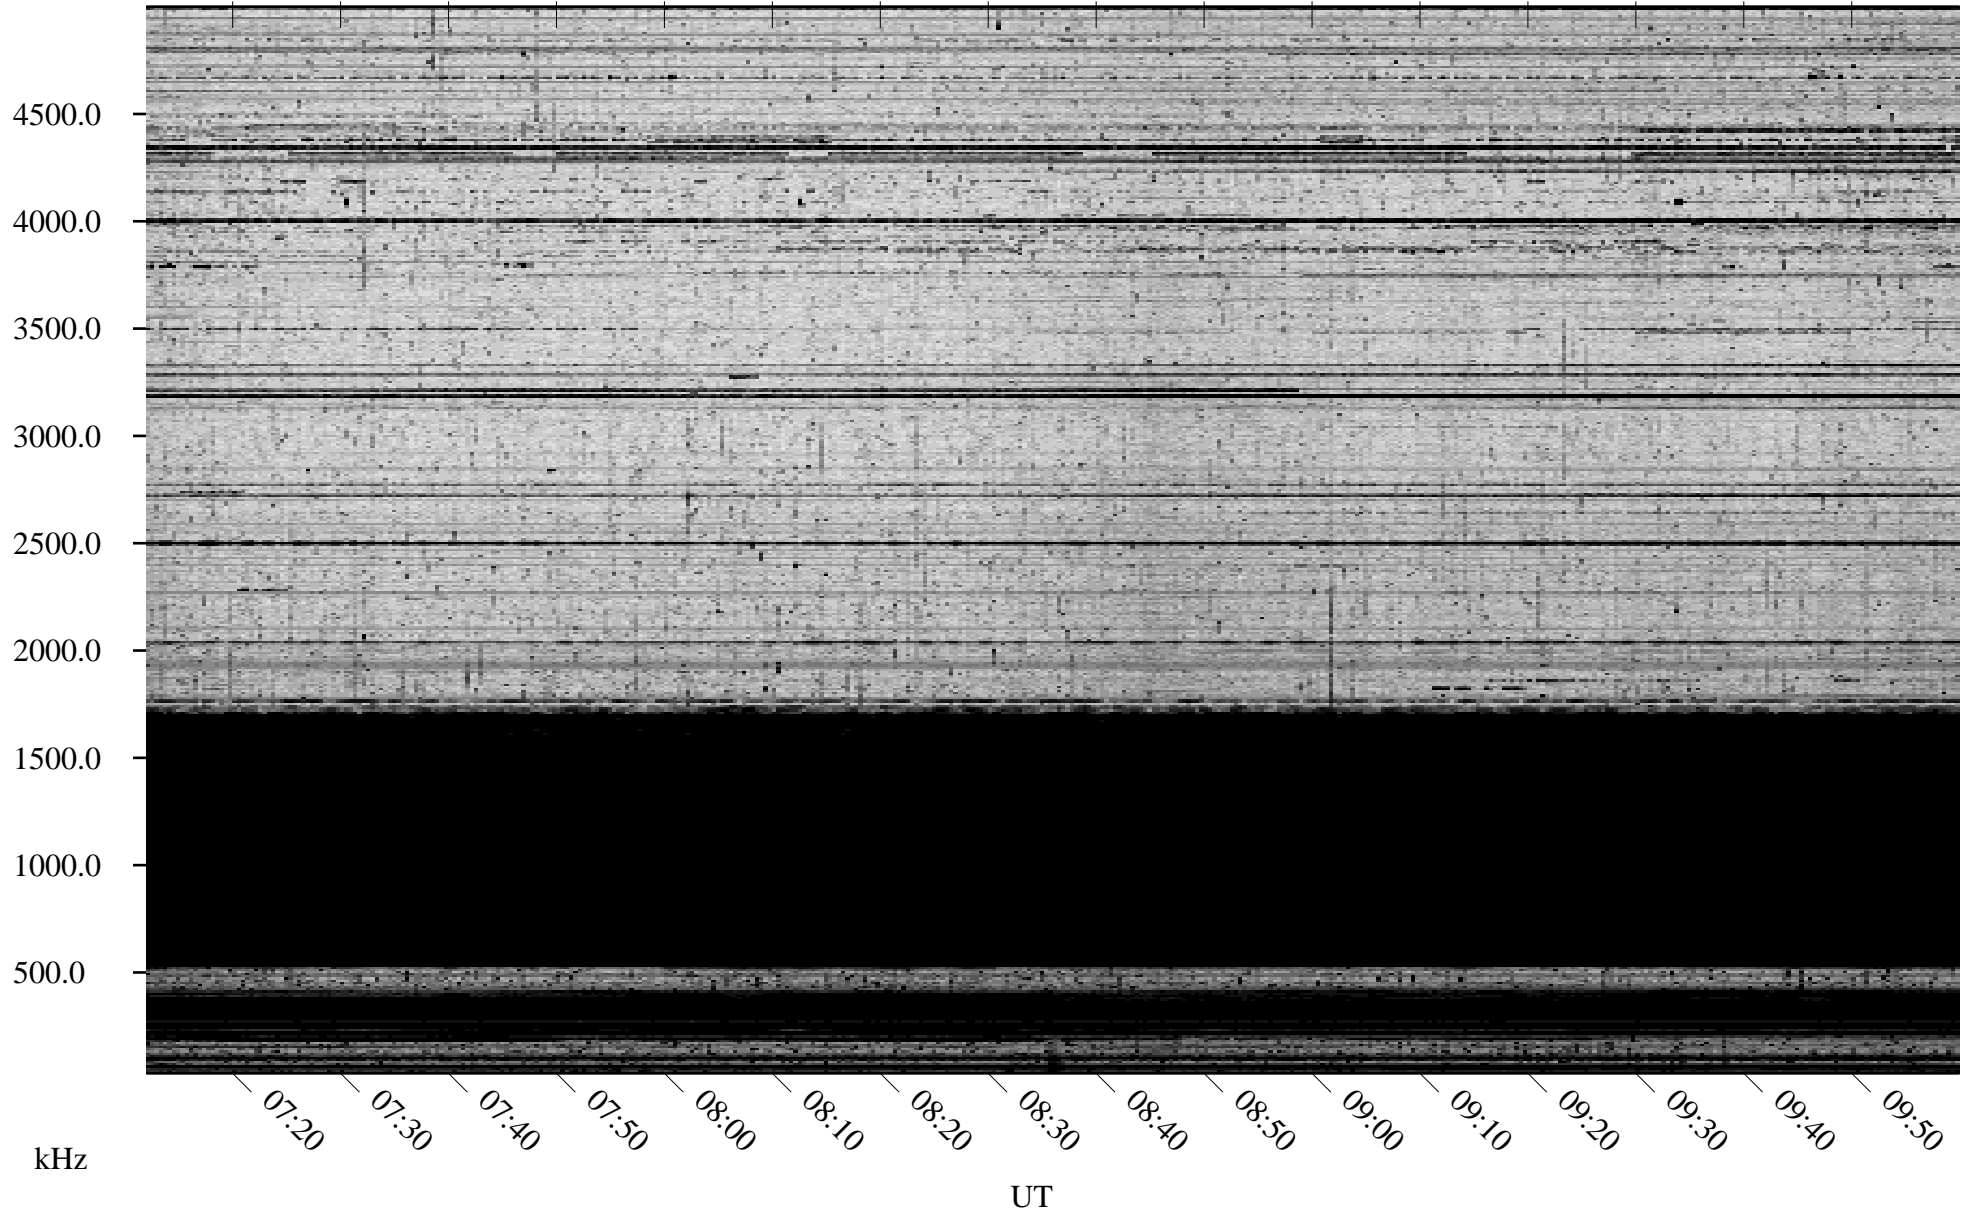

10/25/2006 Churchill, Manitoba

Linear Scale Black = 161 White = 15

CH06298L.R00m max_12

Page 1

10/25/2006 Churchill, Manitoba

Linear Scale Black = 161 White = 15

CH06298L.R00m max_12

Page 2

10/26/2006 Churchill, Manitoba

Linear Scale Black = 161 White = 15

CH06298L.R00m max_12

Page 3

10/26/2006 Churchill, Manitoba

Linear Scale Black = 161 White = 15

CH06298L.R00m max_12

Page 4

10/26/2006 Churchill, Manitoba

Linear Scale Black = 161 White = 15

CH06298L.R00m max_12

Page 5

10/26/2006 Churchill, Manitoba

Linear Scale Black = 161 White = 15

CH06298L.R00m max_12

Page 6

10/26/2006 Churchill, Manitoba

Linear Scale Black = 161 White = 15

CH06298L.R00m max_12

Page 7

10/26/2006 Churchill, Manitoba

Linear Scale Black = 161 White = 15

CH06298L.R00m max_12

Page 8