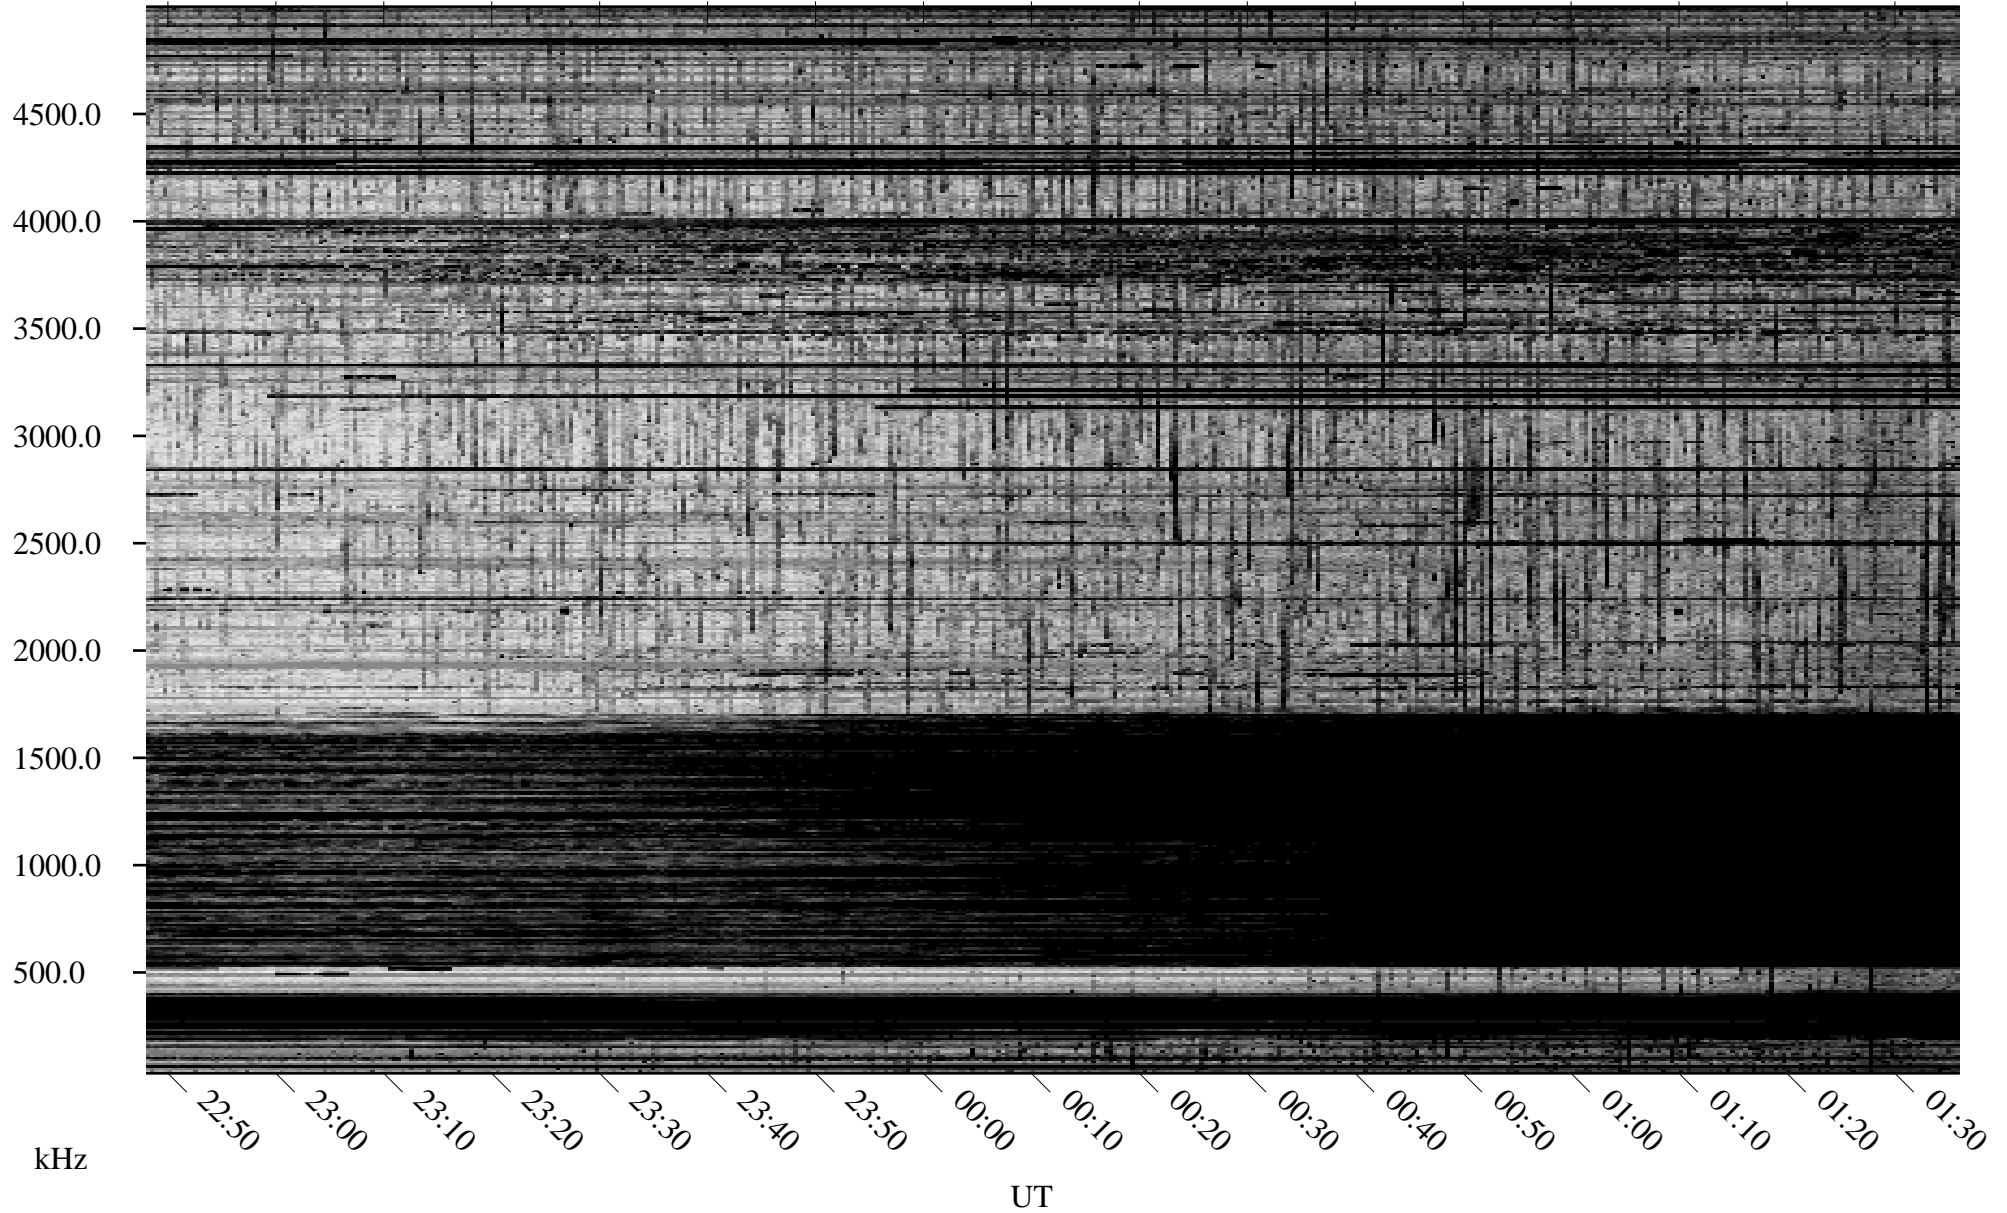

10/25/2006 Churchill, Manitoba

Linear Scale Black = 161 White = 15

CH06298L.R00m max_12

Page 1

10/25/2006 Churchill, Manitoba

Linear Scale Black = 161 White = 15

CH06298L.R00m max_12

Page 2

10/26/2006 Churchill, Manitoba

Linear Scale Black = 161 White = 15

CH06298L.R00m max_12

Page 3

10/26/2006 Churchill, Manitoba

Linear Scale Black = 161 White = 15

CH06298L.R00m max_12

Page 4

10/26/2006 Churchill, Manitoba

Linear Scale Black = 161 White = 15

CH06298L.R00m max_12

Page 5

10/26/2006 Churchill, Manitoba

Linear Scale Black = 161 White = 15

CH06298L.R00m max_12

Page 6

10/26/2006 Churchill, Manitoba

Linear Scale Black = 161 White = 15

CH06298L.R00m max_12

Page 7

10/26/2006 Churchill, Manitoba

Linear Scale Black = 161 White = 15

CH06298L.R00m max_12

Page 8