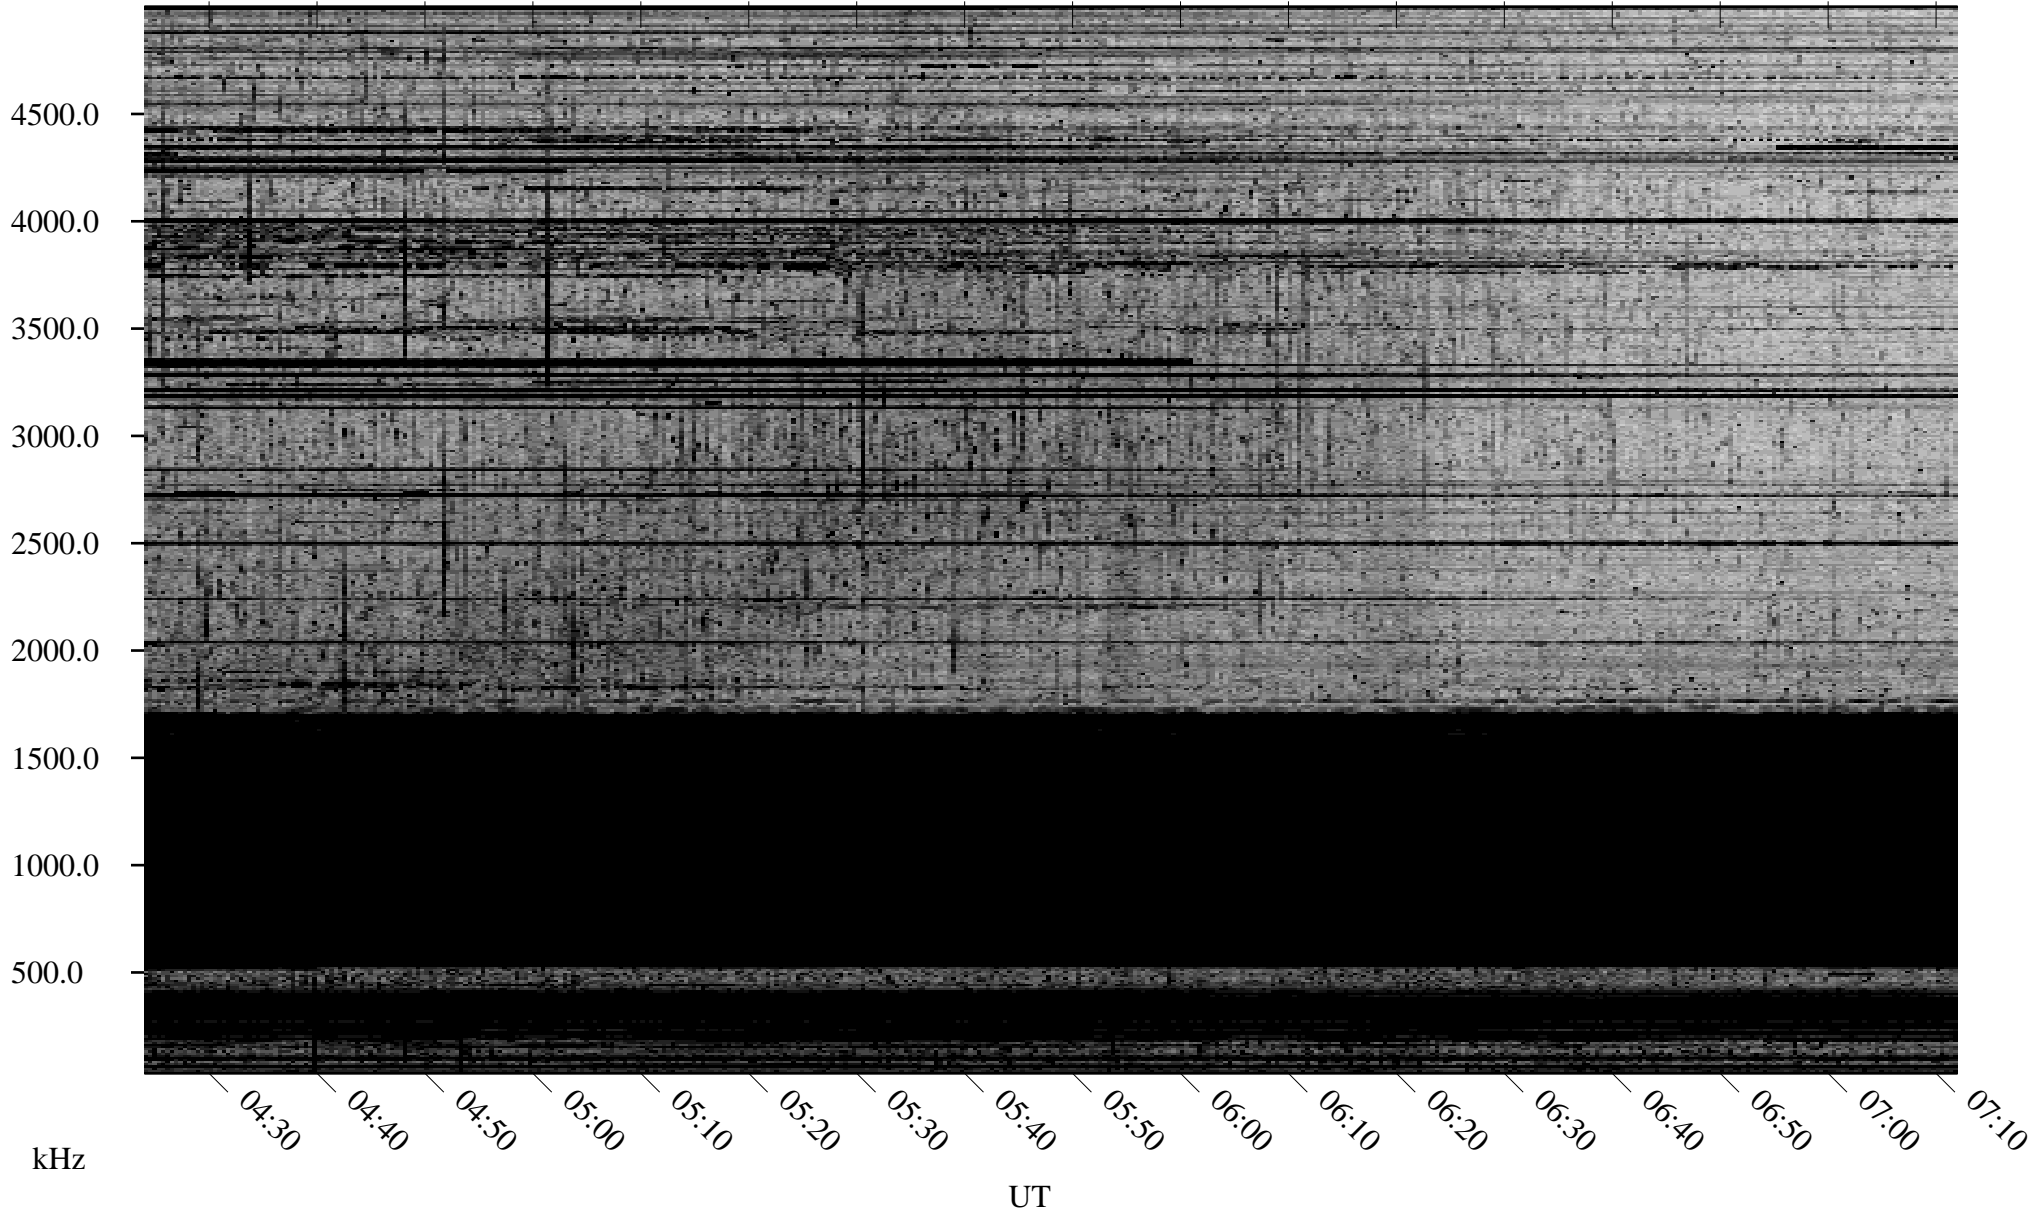

10/25/2006 Churchill, Manitoba

Linear Scale Black = 161 White = 15

CH06298L.R00m max_12

Page 1

10/25/2006 Churchill, Manitoba

Linear Scale Black = 161 White = 15

CH06298L.R00m max_12

Page 2

10/26/2006 Churchill, Manitoba

Linear Scale Black = 161 White = 15

CH06298L.R00m max_12

Page 3

10/26/2006 Churchill, Manitoba

Linear Scale Black = 161 White = 15

CH06298L.R00m max_12

Page 4

10/26/2006 Churchill, Manitoba

Linear Scale Black = 161 White = 15

CH06298L.R00m max_12

Page 5

10/26/2006 Churchill, Manitoba

Linear Scale Black = 161 White = 15

CH06298L.R00m max_12

Page 6

10/26/2006 Churchill, Manitoba

Linear Scale Black = 161 White = 15

CH06298L.R00m max_12

Page 7

10/26/2006 Churchill, Manitoba

Linear Scale Black = 161 White = 15

CH06298L.R00m max_12

Page 8