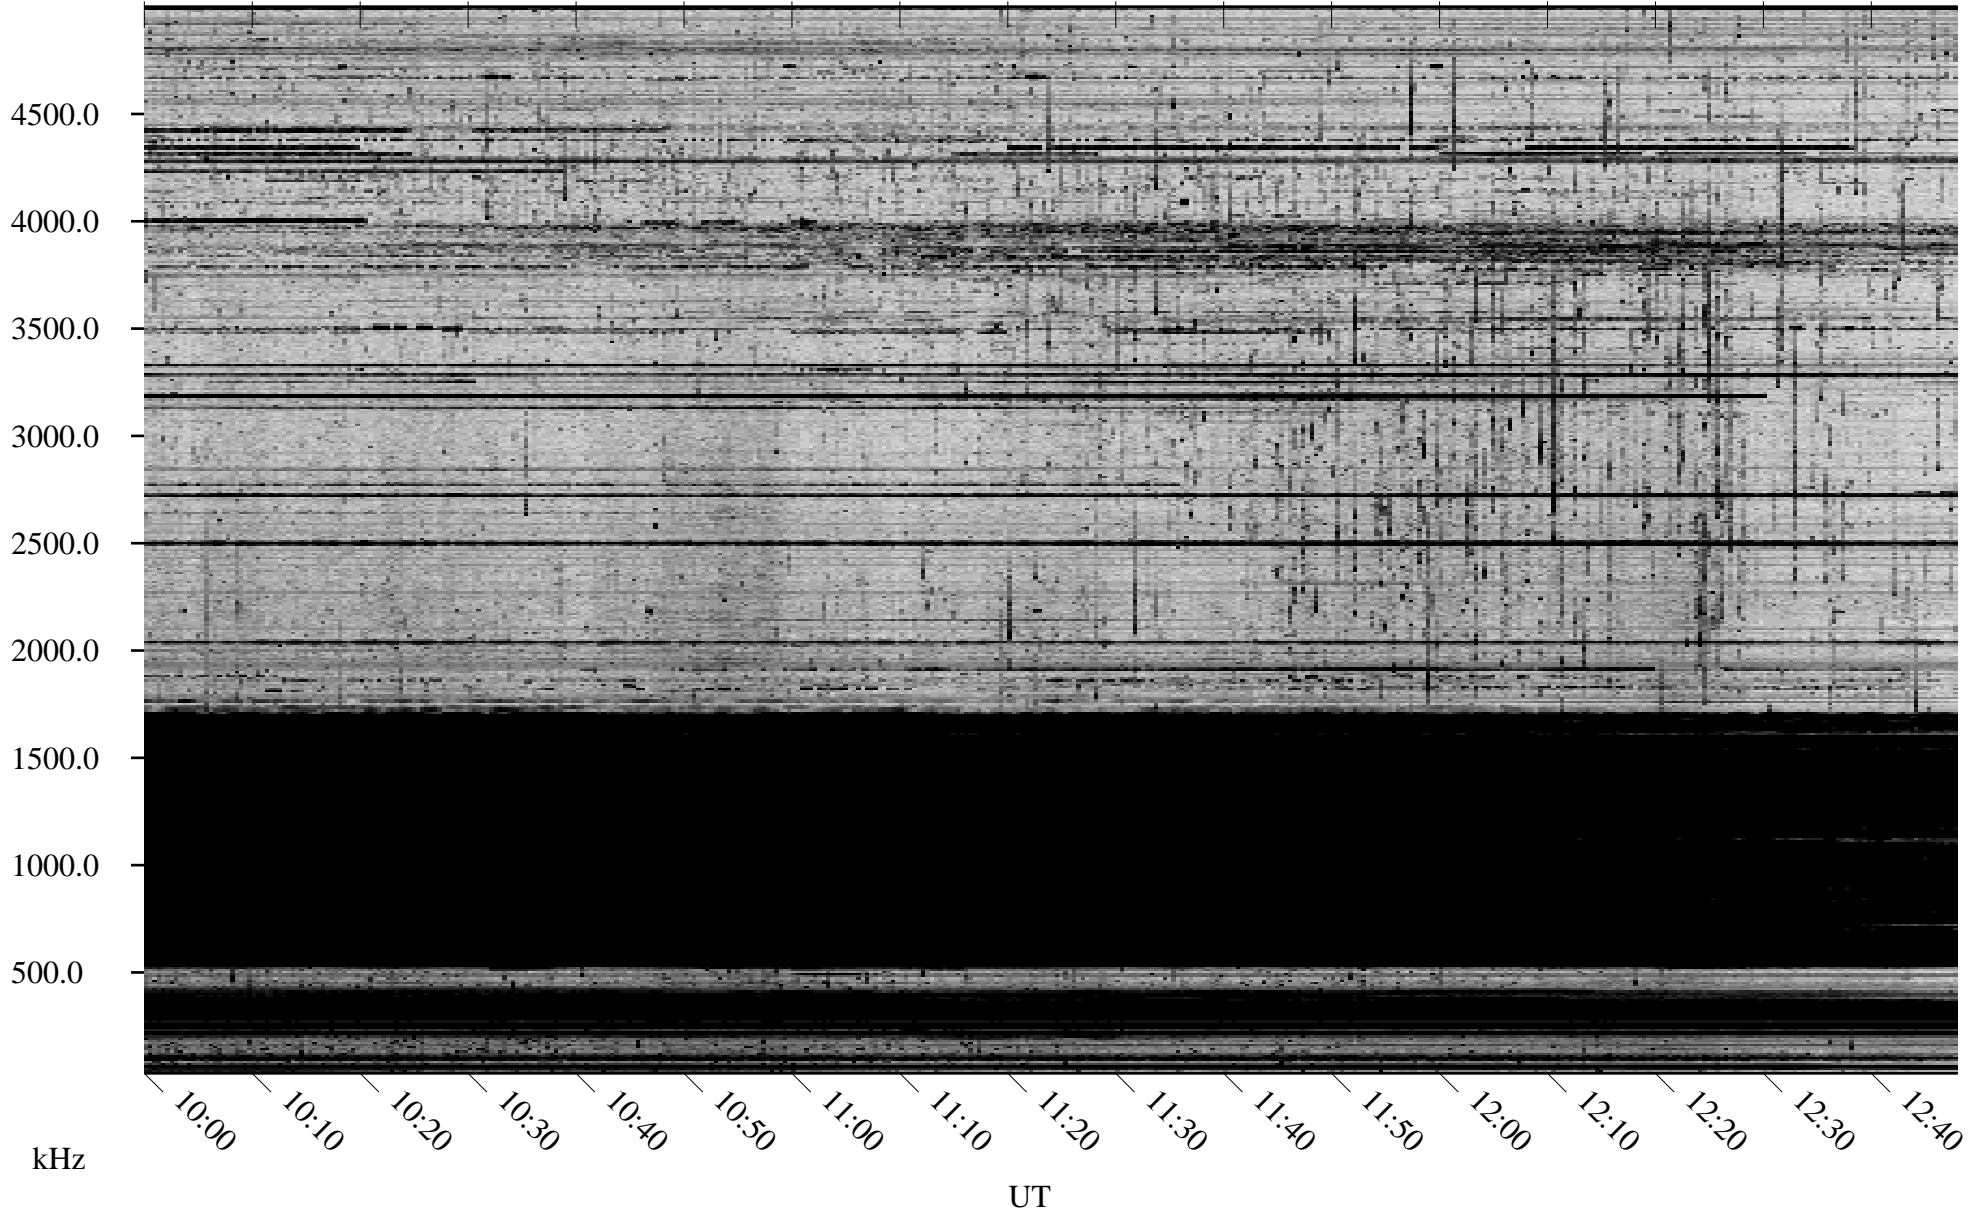

10/25/2006 Churchill, Manitoba

Linear Scale Black = 161 White = 15

CH06298L.R00m max_12

Page 1

10/25/2006 Churchill, Manitoba

Linear Scale Black = 161 White = 15

CH06298L.R00m max_12

Page 2

10/26/2006 Churchill, Manitoba

Linear Scale Black = 161 White = 15

CH06298L.R00m max_12

Page 3

10/26/2006 Churchill, Manitoba

Linear Scale Black = 161 White = 15

CH06298L.R00m max_12

Page 4

10/26/2006 Churchill, Manitoba

Linear Scale Black = 161 White = 15

CH06298L.R00m max_12

Page 5

10/26/2006 Churchill, Manitoba

Linear Scale Black = 161 White = 15

CH06298L.R00m max_12

Page 6

10/26/2006 Churchill, Manitoba

Linear Scale Black = 161 White = 15

CH06298L.R00m max_12

Page 7

10/26/2006 Churchill, Manitoba

Linear Scale Black = 161 White = 15

CH06298L.R00m max_12

Page 8