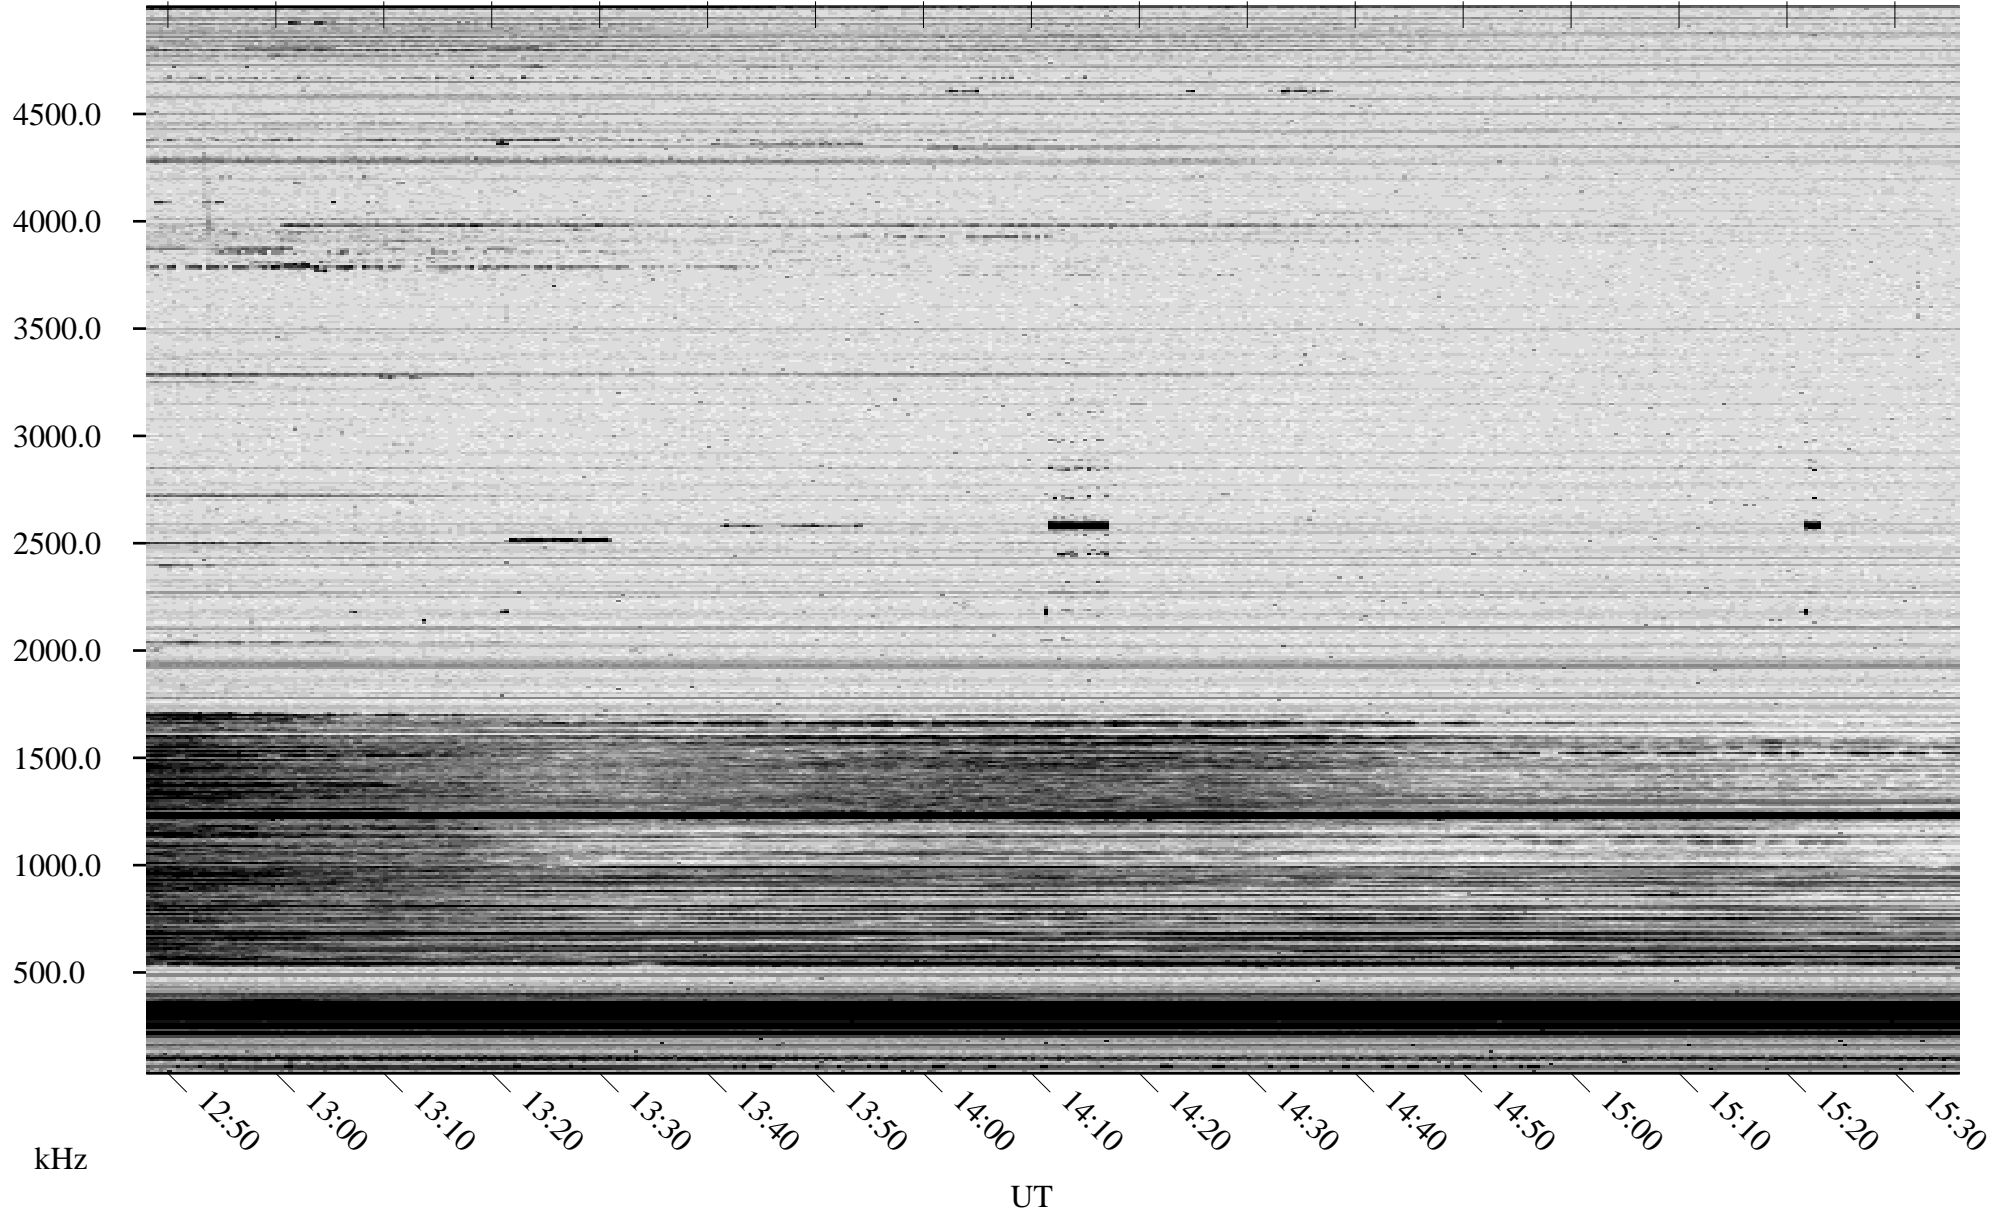

10/26/2006 Churchill, Manitoba

Linear Scale Black = 161 White = 15

CH06299L.R00m max_12

Page 1

10/26/2006 Churchill, Manitoba

Linear Scale Black = 161 White = 15

CH06299L.R00m max_12

Page 2

10/27/2006 Churchill, Manitoba

Linear Scale Black = 161 White = 15

CH06299L.R00m max_12

Page 3

10/27/2006 Churchill, Manitoba

Linear Scale Black = 161 White = 15

CH06299L.R00m max_12

Page 4

10/27/2006 Churchill, Manitoba

Linear Scale Black = 161 White = 15

CH06299L.R00m max_12

Page 5

10/27/2006 Churchill, Manitoba

Linear Scale Black = 161 White = 15

CH06299L.R00m max_12

Page 6

10/27/2006 Churchill, Manitoba

Linear Scale Black = 161 White = 15

CH06299L.R00m max_12

Page 7

10/27/2006 Churchill, Manitoba

Linear Scale Black = 161 White = 15

CH06299L.R00m max_12

Page 8