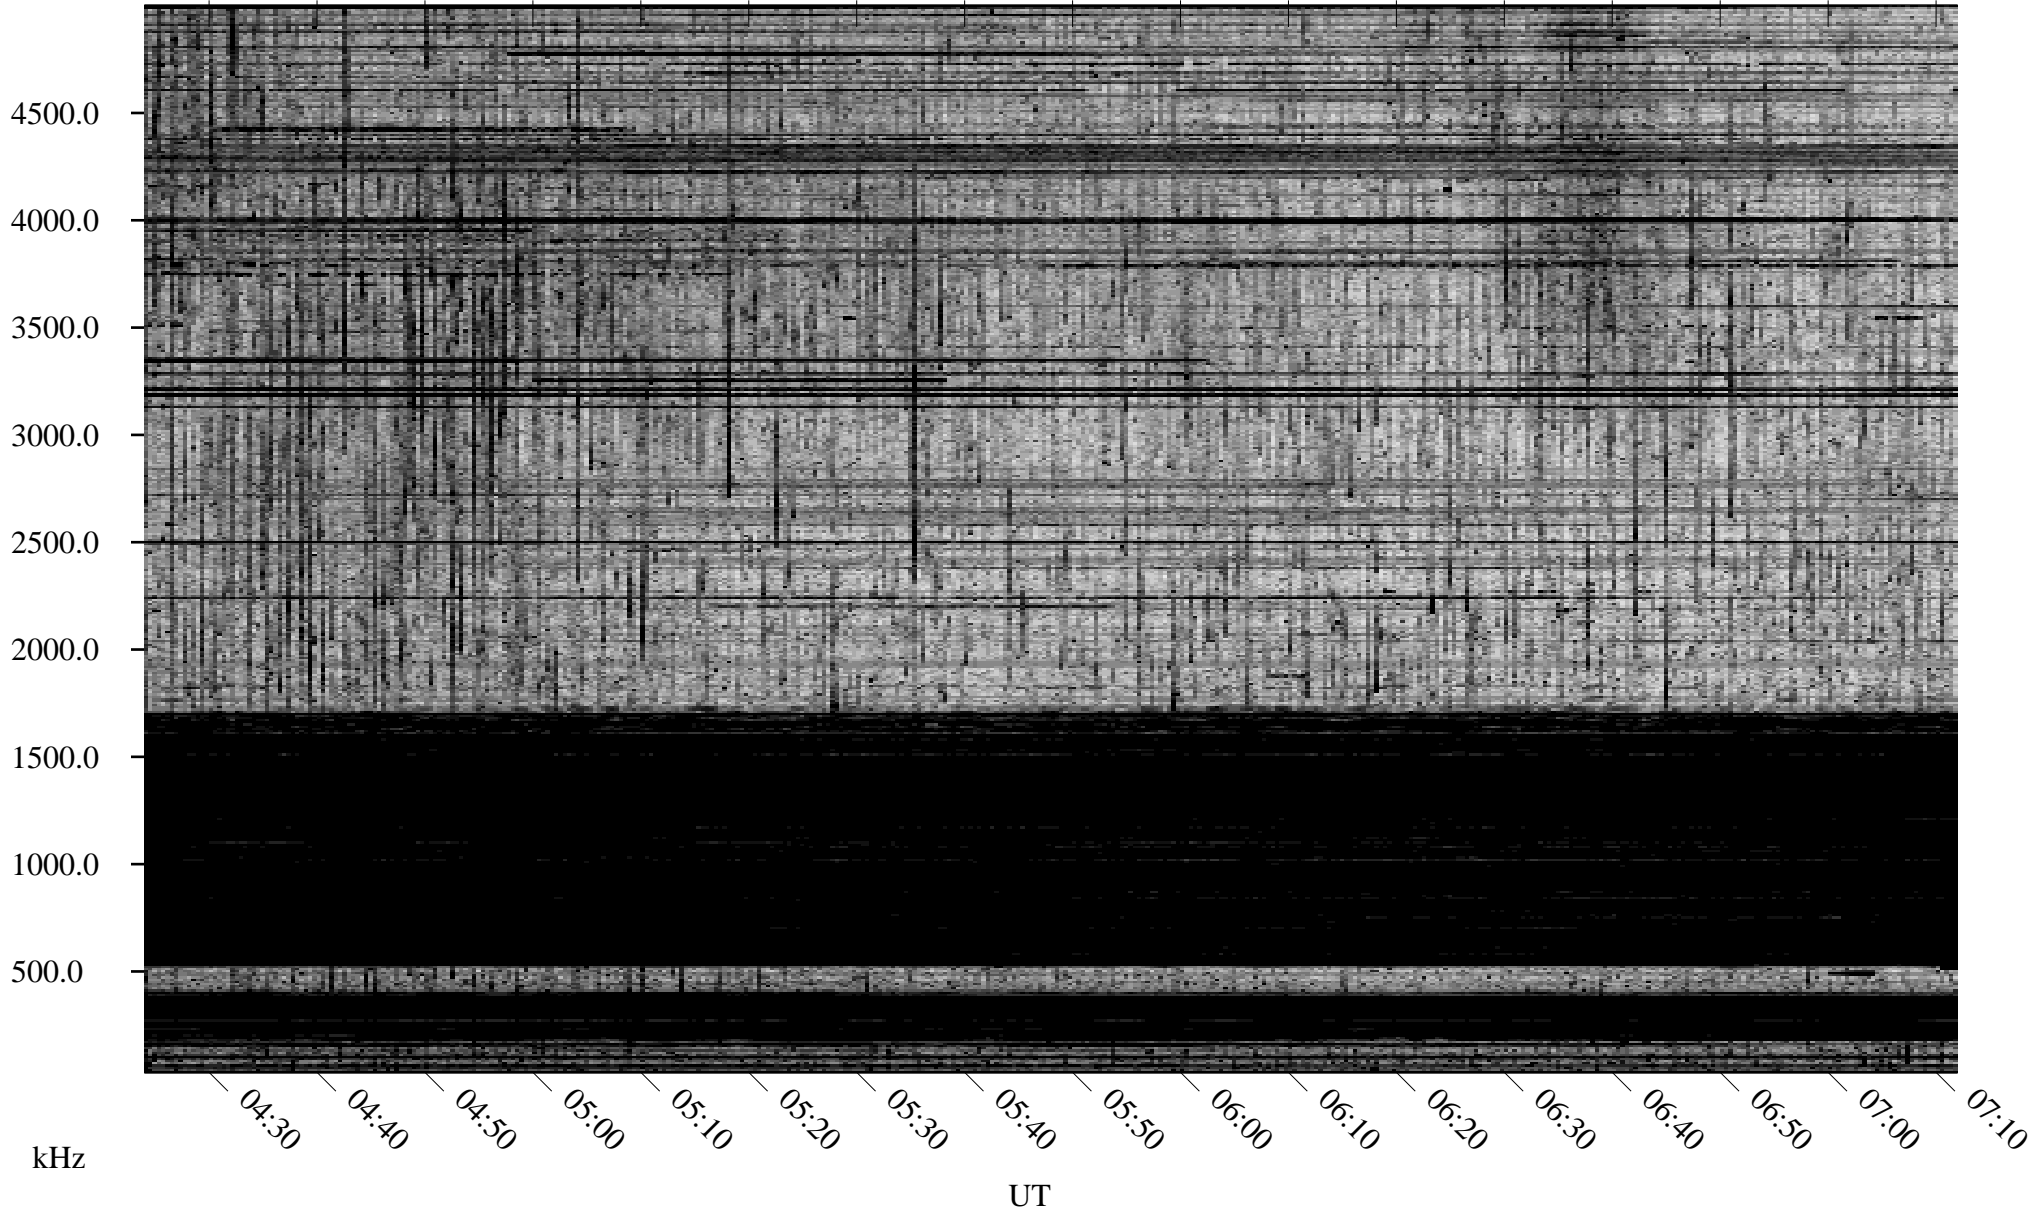

10/26/2006 Churchill, Manitoba

Linear Scale Black = 161 White = 15

CH06299L.R00m max_12

Page 1

10/26/2006 Churchill, Manitoba

Linear Scale Black = 161 White = 15

CH06299L.R00m max_12

Page 2

10/27/2006 Churchill, Manitoba

Linear Scale Black = 161 White = 15

CH06299L.R00m max_12

Page 3

10/27/2006 Churchill, Manitoba

Linear Scale Black = 161 White = 15

CH06299L.R00m max_12

Page 4

10/27/2006 Churchill, Manitoba

Linear Scale Black = 161 White = 15

CH06299L.R00m max_12

Page 5

10/27/2006 Churchill, Manitoba

Linear Scale Black = 161 White = 15

CH06299L.R00m max_12

Page 6

10/27/2006 Churchill, Manitoba

Linear Scale Black = 161 White = 15

CH06299L.R00m max_12

Page 7

10/27/2006 Churchill, Manitoba

Linear Scale Black = 161 White = 15

CH06299L.R00m max_12

Page 8