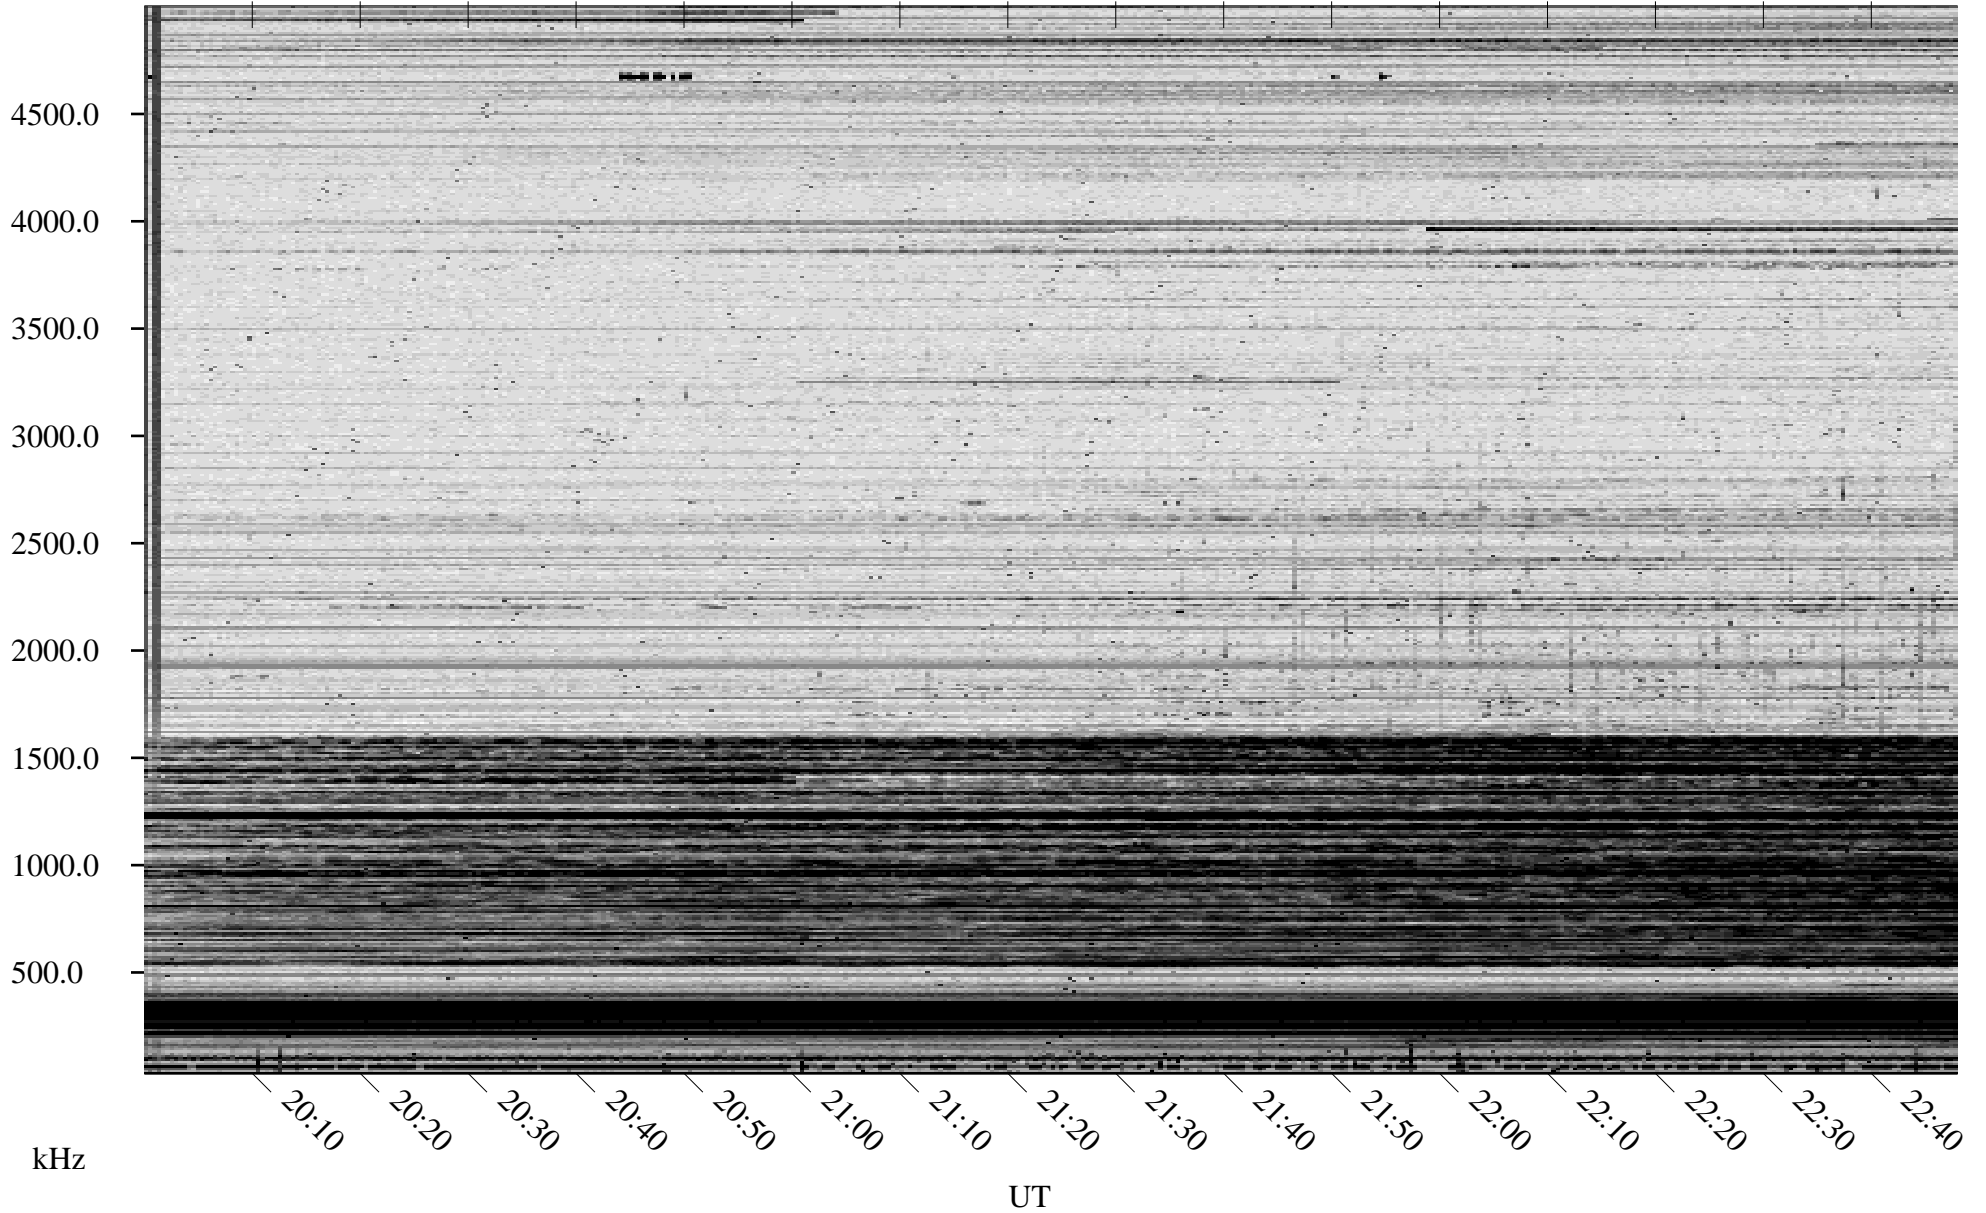

10/26/2006 Churchill, Manitoba

Linear Scale Black = 161 White = 15

CH06299L.R00m max_12

Page 1

10/26/2006 Churchill, Manitoba

Linear Scale Black = 161 White = 15

CH06299L.R00m max_12

Page 2

10/27/2006 Churchill, Manitoba

Linear Scale Black = 161 White = 15

CH06299L.R00m max_12

Page 3

10/27/2006 Churchill, Manitoba

Linear Scale Black = 161 White = 15

CH06299L.R00m max_12

Page 4

10/27/2006 Churchill, Manitoba

Linear Scale Black = 161 White = 15

CH06299L.R00m max_12

Page 5

10/27/2006 Churchill, Manitoba

Linear Scale Black = 161 White = 15

CH06299L.R00m max_12

Page 6

10/27/2006 Churchill, Manitoba

Linear Scale Black = 161 White = 15

CH06299L.R00m max_12

Page 7

10/27/2006 Churchill, Manitoba

Linear Scale Black = 161 White = 15

CH06299L.R00m max_12

Page 8