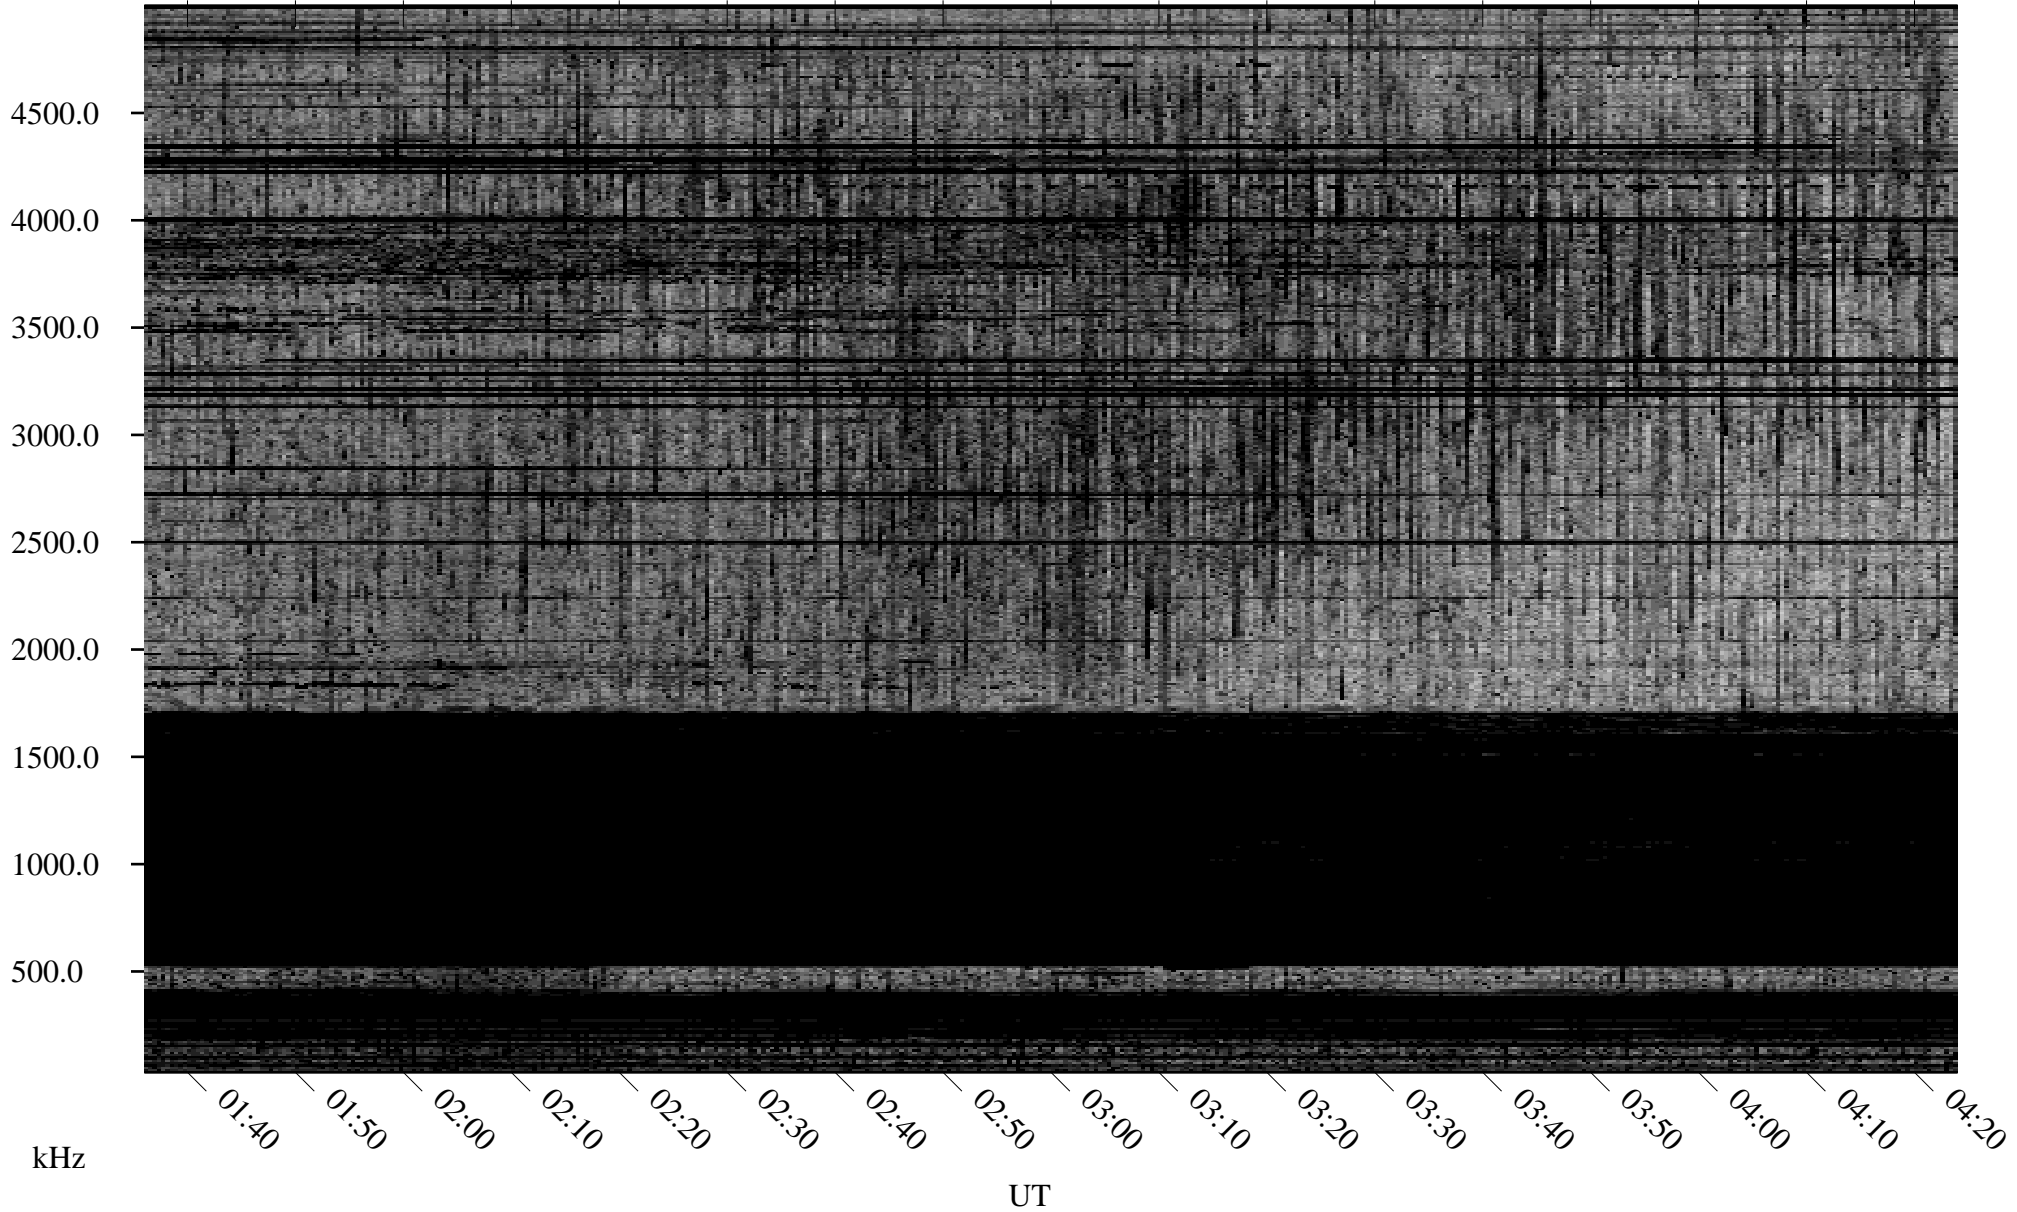

10/26/2006 Churchill, Manitoba

Linear Scale Black = 161 White = 15

CH06299L.R00m max_12

Page 1

10/26/2006 Churchill, Manitoba

Linear Scale Black = 161 White = 15

CH06299L.R00m max_12

Page 2

10/27/2006 Churchill, Manitoba

Linear Scale Black = 161 White = 15

CH06299L.R00m max_12

Page 3

10/27/2006 Churchill, Manitoba

Linear Scale Black = 161 White = 15

CH06299L.R00m max_12

Page 4

10/27/2006 Churchill, Manitoba

Linear Scale Black = 161 White = 15

CH06299L.R00m max_12

Page 5

10/27/2006 Churchill, Manitoba

Linear Scale Black = 161 White = 15

CH06299L.R00m max_12

Page 6

10/27/2006 Churchill, Manitoba

Linear Scale Black = 161 White = 15

CH06299L.R00m max_12

Page 7

10/27/2006 Churchill, Manitoba

Linear Scale Black = 161 White = 15

CH06299L.R00m max_12

Page 8