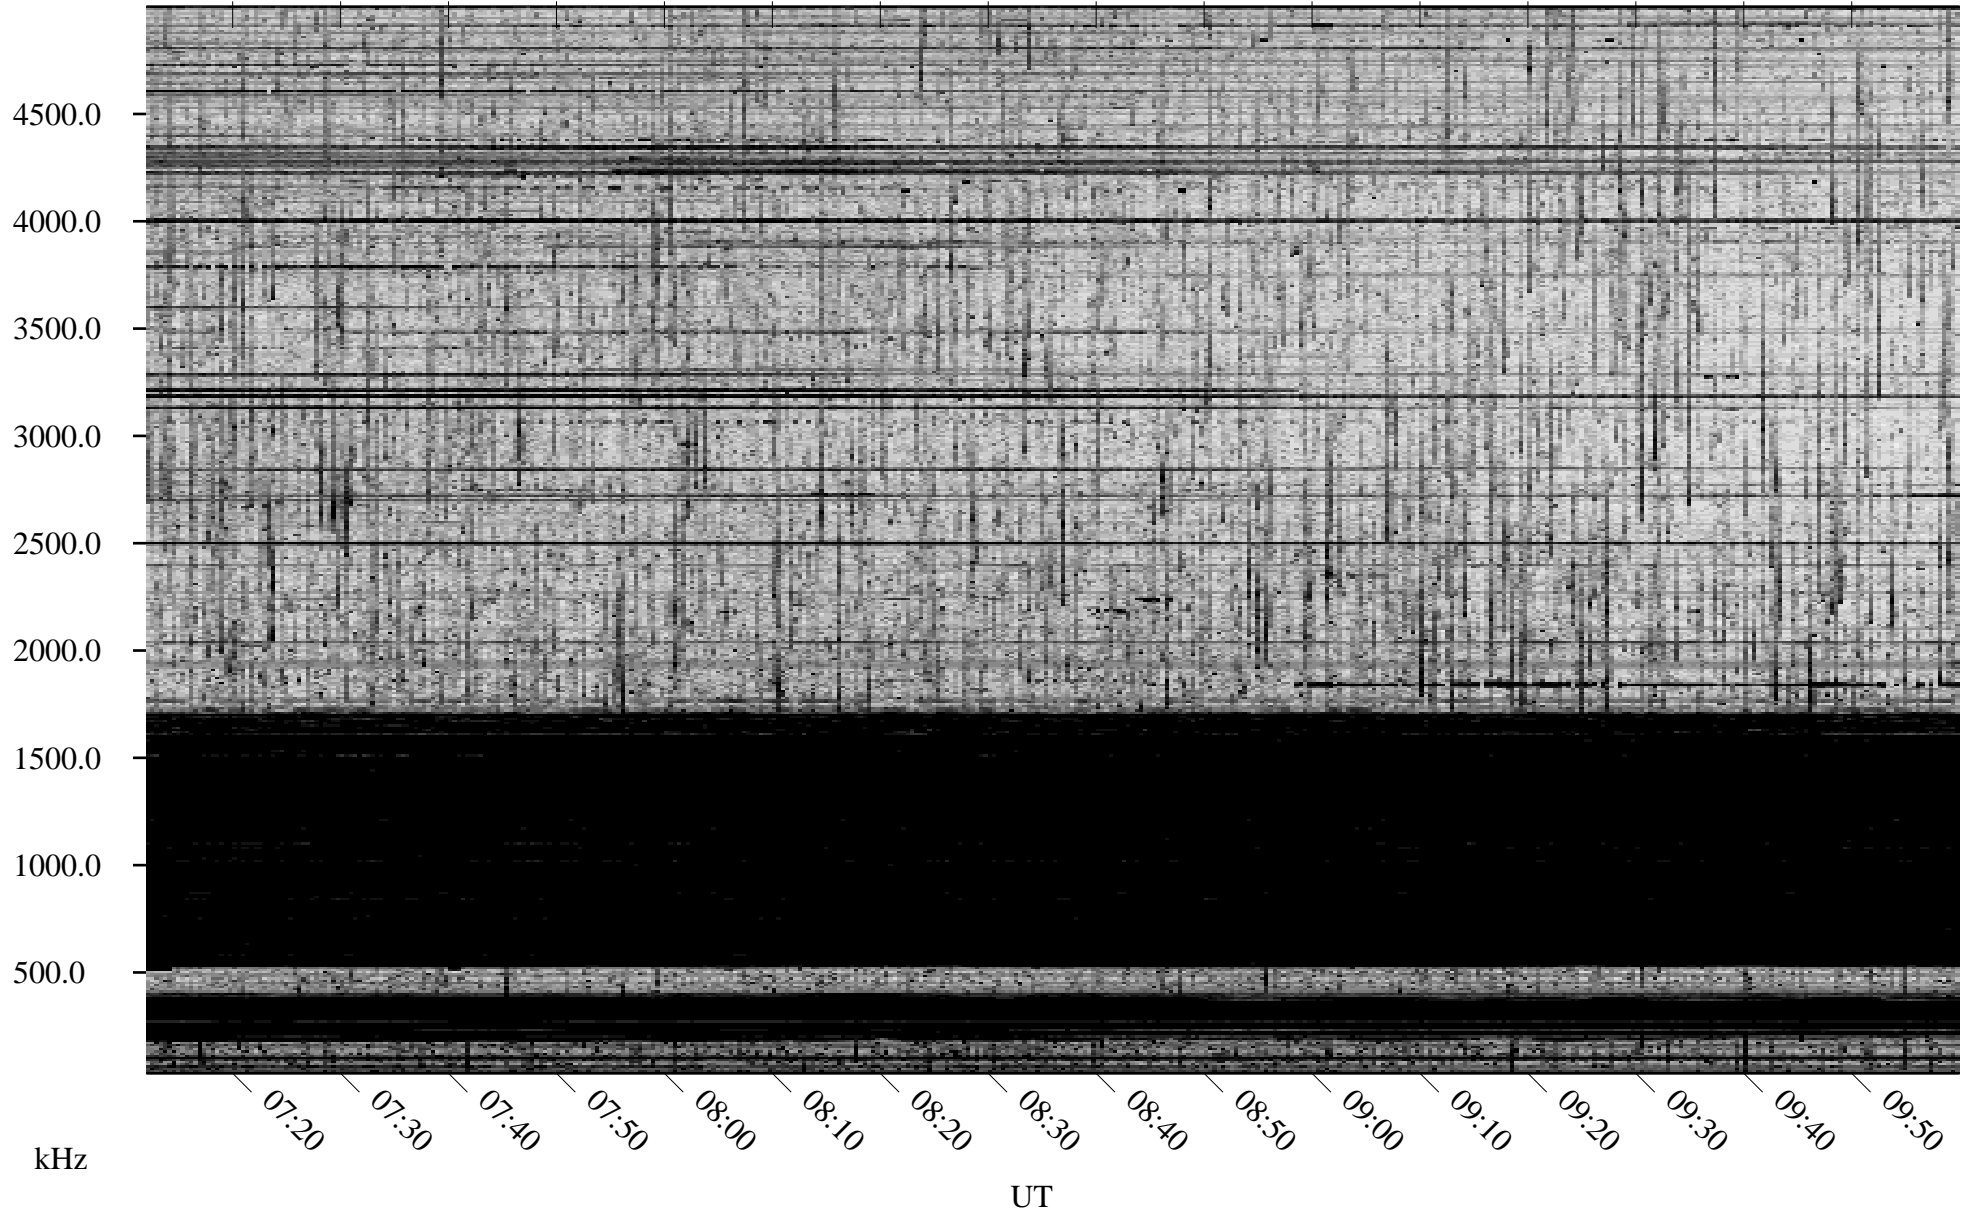

10/26/2006 Churchill, Manitoba

Linear Scale Black = 161 White = 15

CH06299L.R00m max_12

Page 1

10/26/2006 Churchill, Manitoba

Linear Scale Black = 161 White = 15

CH06299L.R00m max_12

Page 2

10/27/2006 Churchill, Manitoba

Linear Scale Black = 161 White = 15

CH06299L.R00m max_12

Page 3

10/27/2006 Churchill, Manitoba

Linear Scale Black = 161 White = 15

CH06299L.R00m max_12

Page 4

10/27/2006 Churchill, Manitoba

Linear Scale Black = 161 White = 15

CH06299L.R00m max_12

Page 5

10/27/2006 Churchill, Manitoba

Linear Scale Black = 161 White = 15

CH06299L.R00m max_12

Page 6

10/27/2006 Churchill, Manitoba

Linear Scale Black = 161 White = 15

CH06299L.R00m max_12

Page 7

10/27/2006 Churchill, Manitoba

Linear Scale Black = 161 White = 15

CH06299L.R00m max_12

Page 8