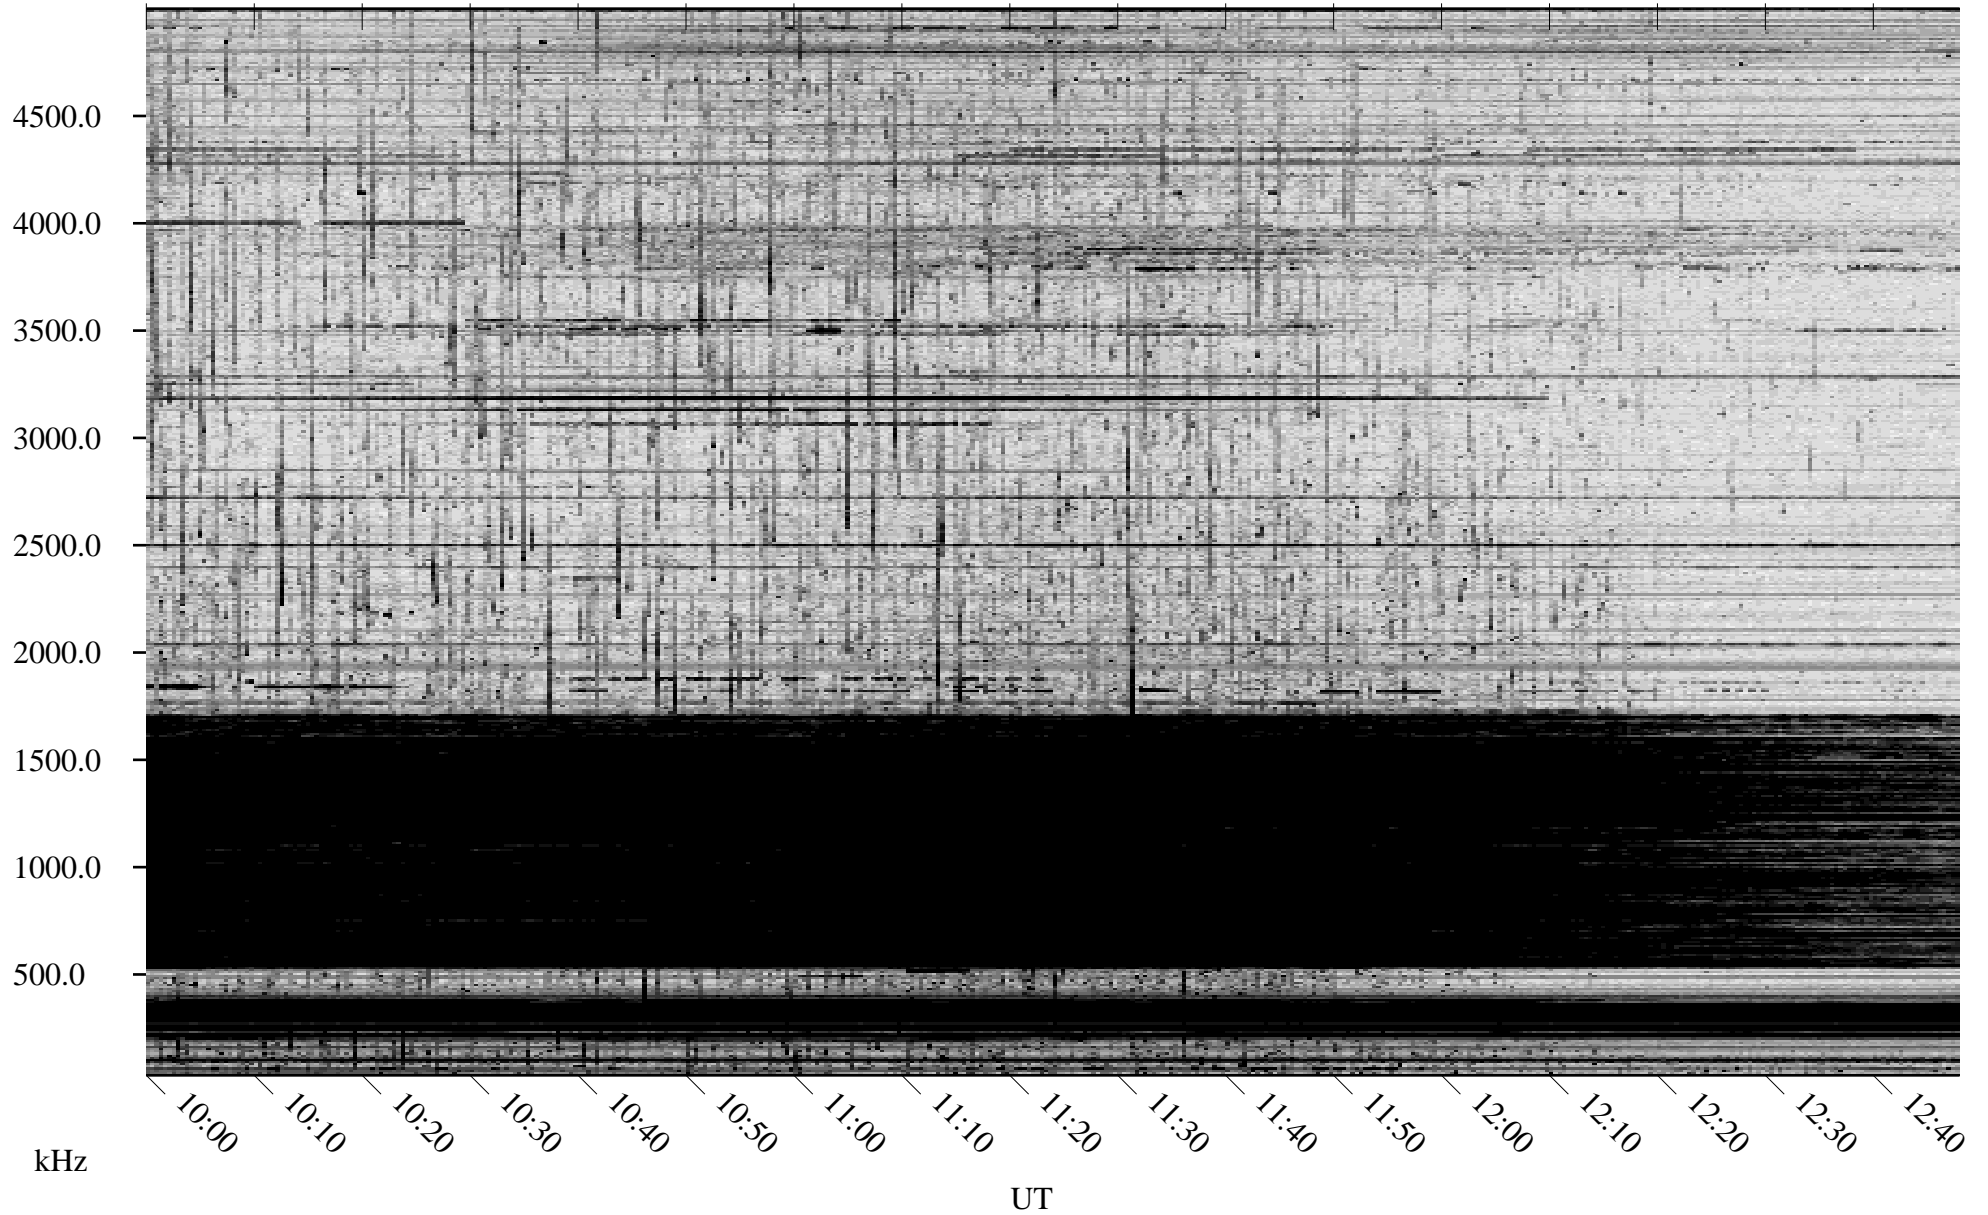

10/26/2006 Churchill, Manitoba

Linear Scale Black = 161 White = 15

CH06299L.R00m max_12

Page 1

10/26/2006 Churchill, Manitoba

Linear Scale Black = 161 White = 15

CH06299L.R00m max_12

Page 2

10/27/2006 Churchill, Manitoba

Linear Scale Black = 161 White = 15

CH06299L.R00m max_12

Page 3

10/27/2006 Churchill, Manitoba

Linear Scale Black = 161 White = 15

CH06299L.R00m max_12

Page 4

10/27/2006 Churchill, Manitoba

Linear Scale Black = 161 White = 15

CH06299L.R00m max_12

Page 5

10/27/2006 Churchill, Manitoba

Linear Scale Black = 161 White = 15

CH06299L.R00m max_12

Page 6

10/27/2006 Churchill, Manitoba

Linear Scale Black = 161 White = 15

CH06299L.R00m max_12

Page 7

10/27/2006 Churchill, Manitoba

Linear Scale Black = 161 White = 15

CH06299L.R00m max_12

Page 8