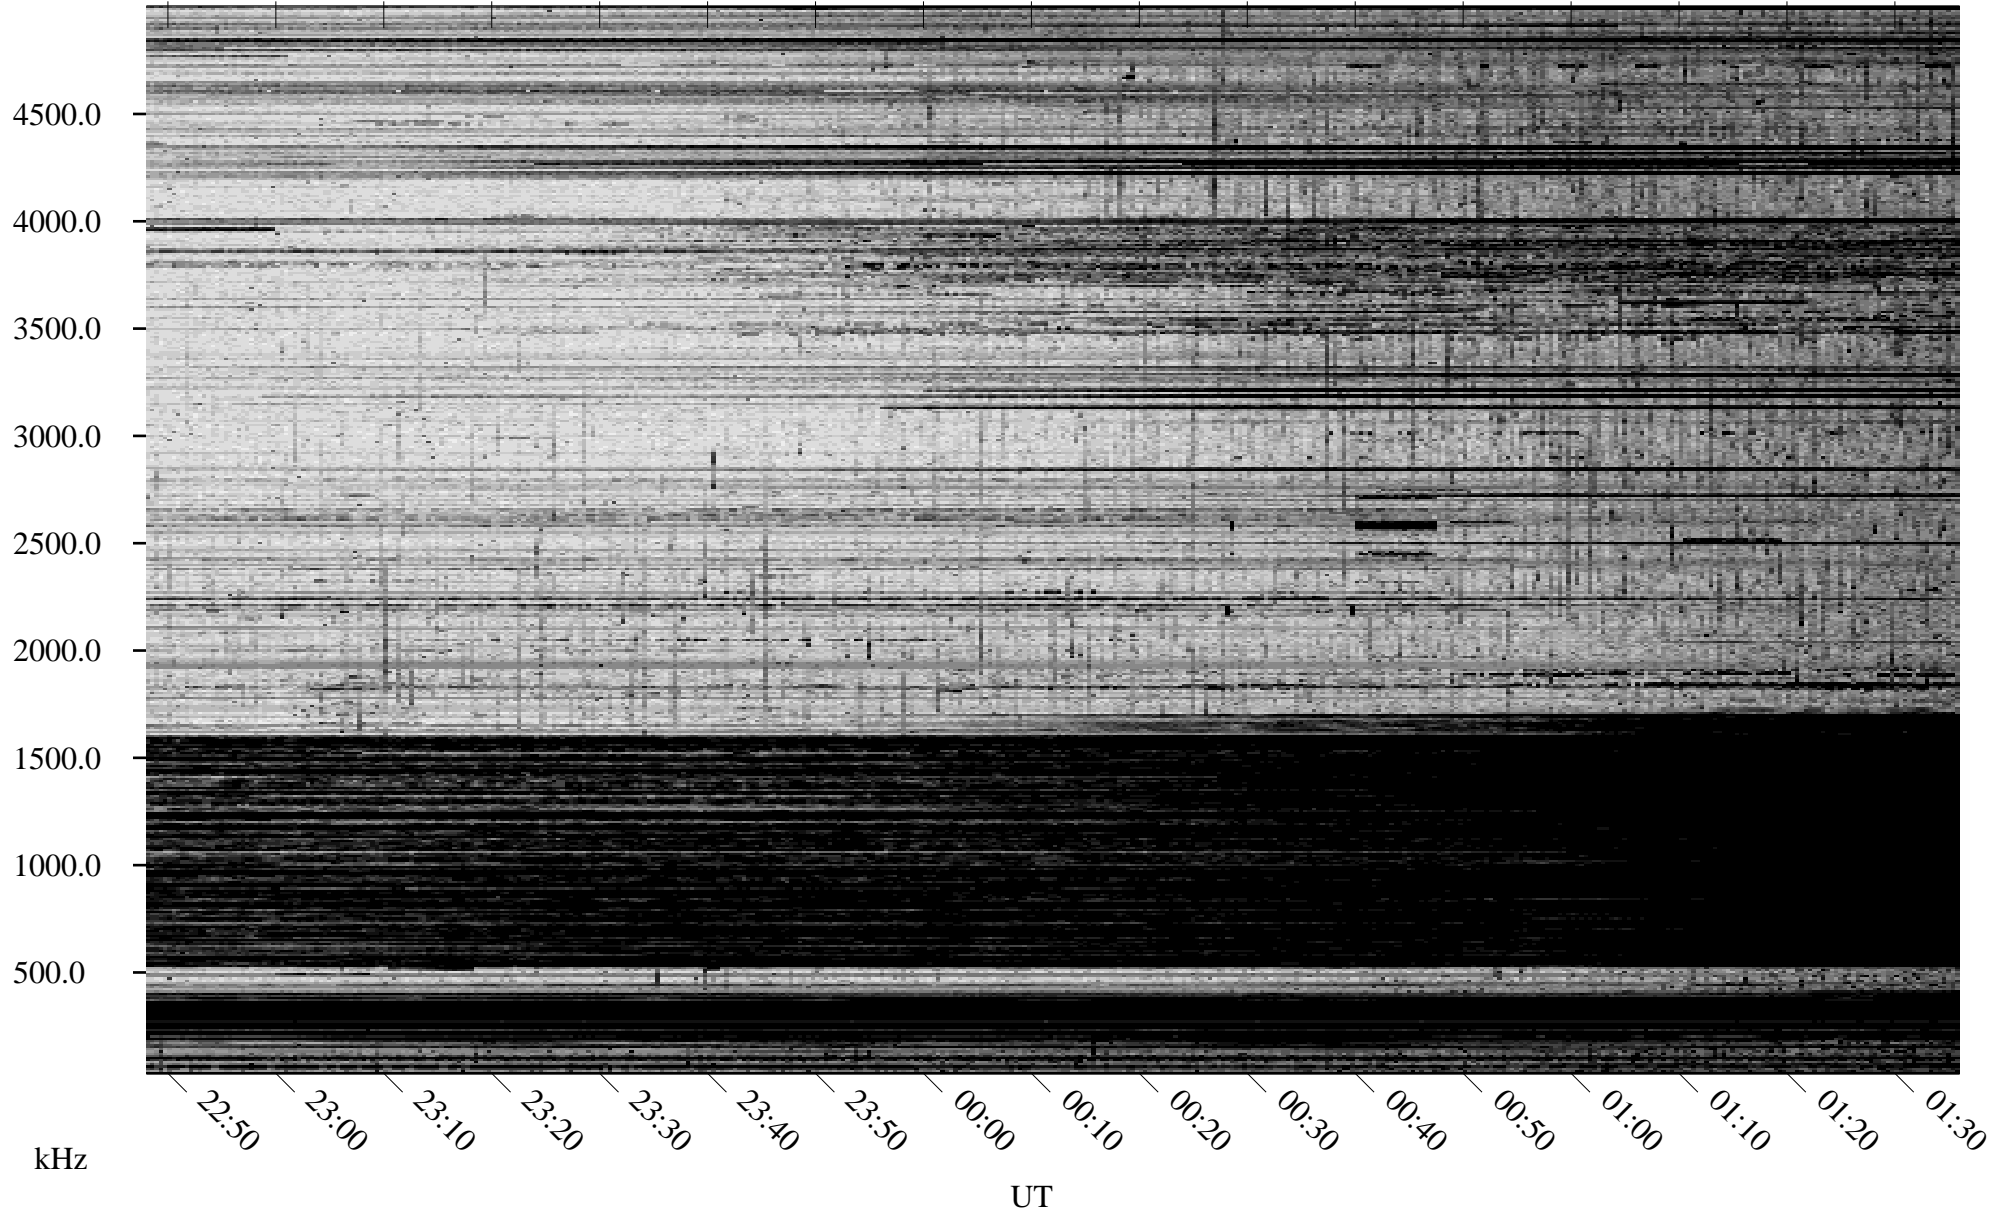

10/26/2006 Churchill, Manitoba

Linear Scale Black = 161 White = 15

CH06299L.R00m max_12

Page 1

10/26/2006 Churchill, Manitoba

Linear Scale Black = 161 White = 15

CH06299L.R00m max_12

Page 2

10/27/2006 Churchill, Manitoba

Linear Scale Black = 161 White = 15

CH06299L.R00m max_12

Page 3

10/27/2006 Churchill, Manitoba

Linear Scale Black = 161 White = 15

CH06299L.R00m max_12

Page 4

10/27/2006 Churchill, Manitoba

Linear Scale Black = 161 White = 15

CH06299L.R00m max_12

Page 5

10/27/2006 Churchill, Manitoba

Linear Scale Black = 161 White = 15

CH06299L.R00m max_12

Page 6

10/27/2006 Churchill, Manitoba

Linear Scale Black = 161 White = 15

CH06299L.R00m max_12

Page 7

10/27/2006 Churchill, Manitoba

Linear Scale Black = 161 White = 15

CH06299L.R00m max_12

Page 8