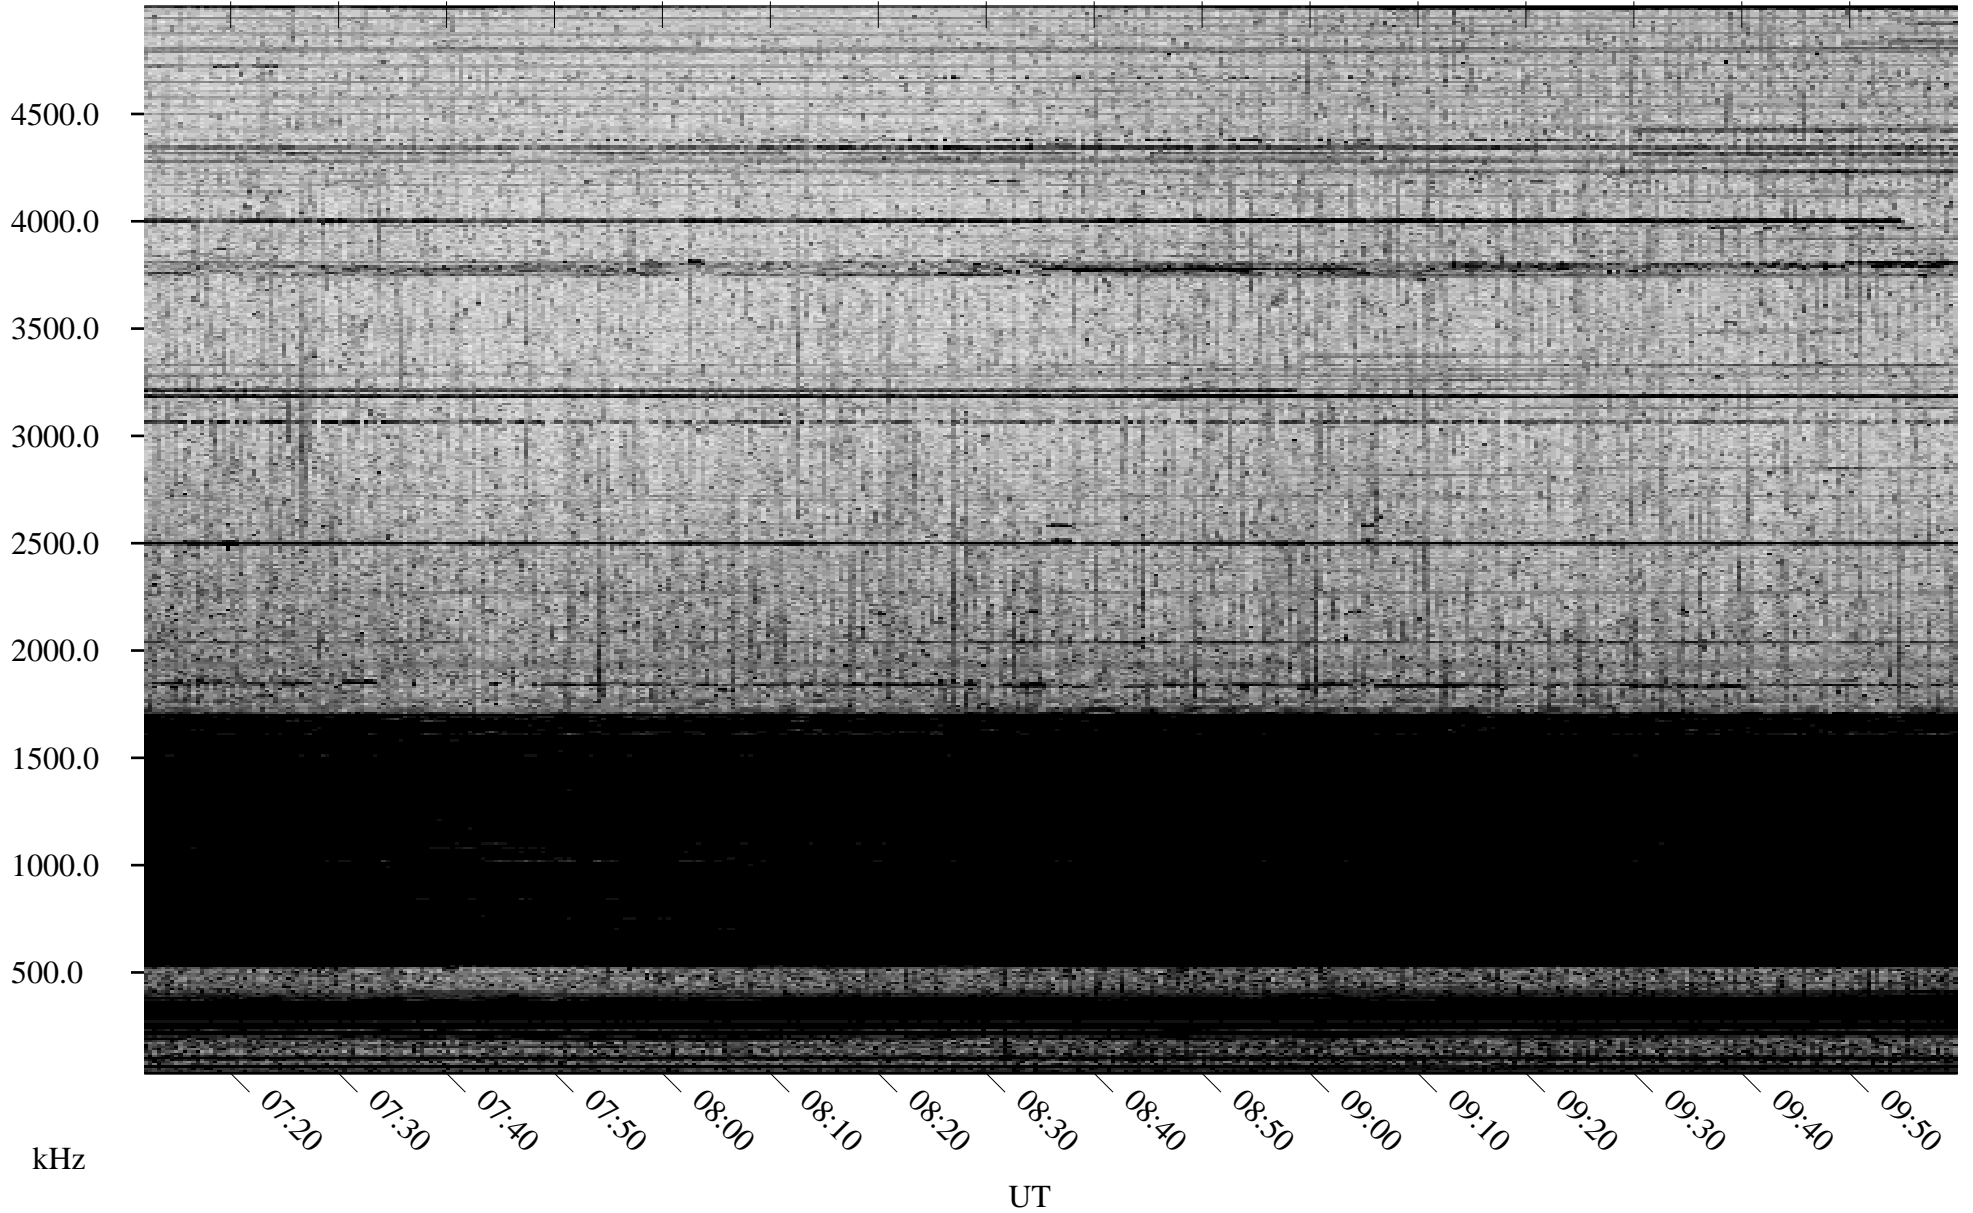

10/28/2006 Churchill, Manitoba

Linear Scale   Black = 161   White = 15

CH06300L.R00m max_12

Page 5