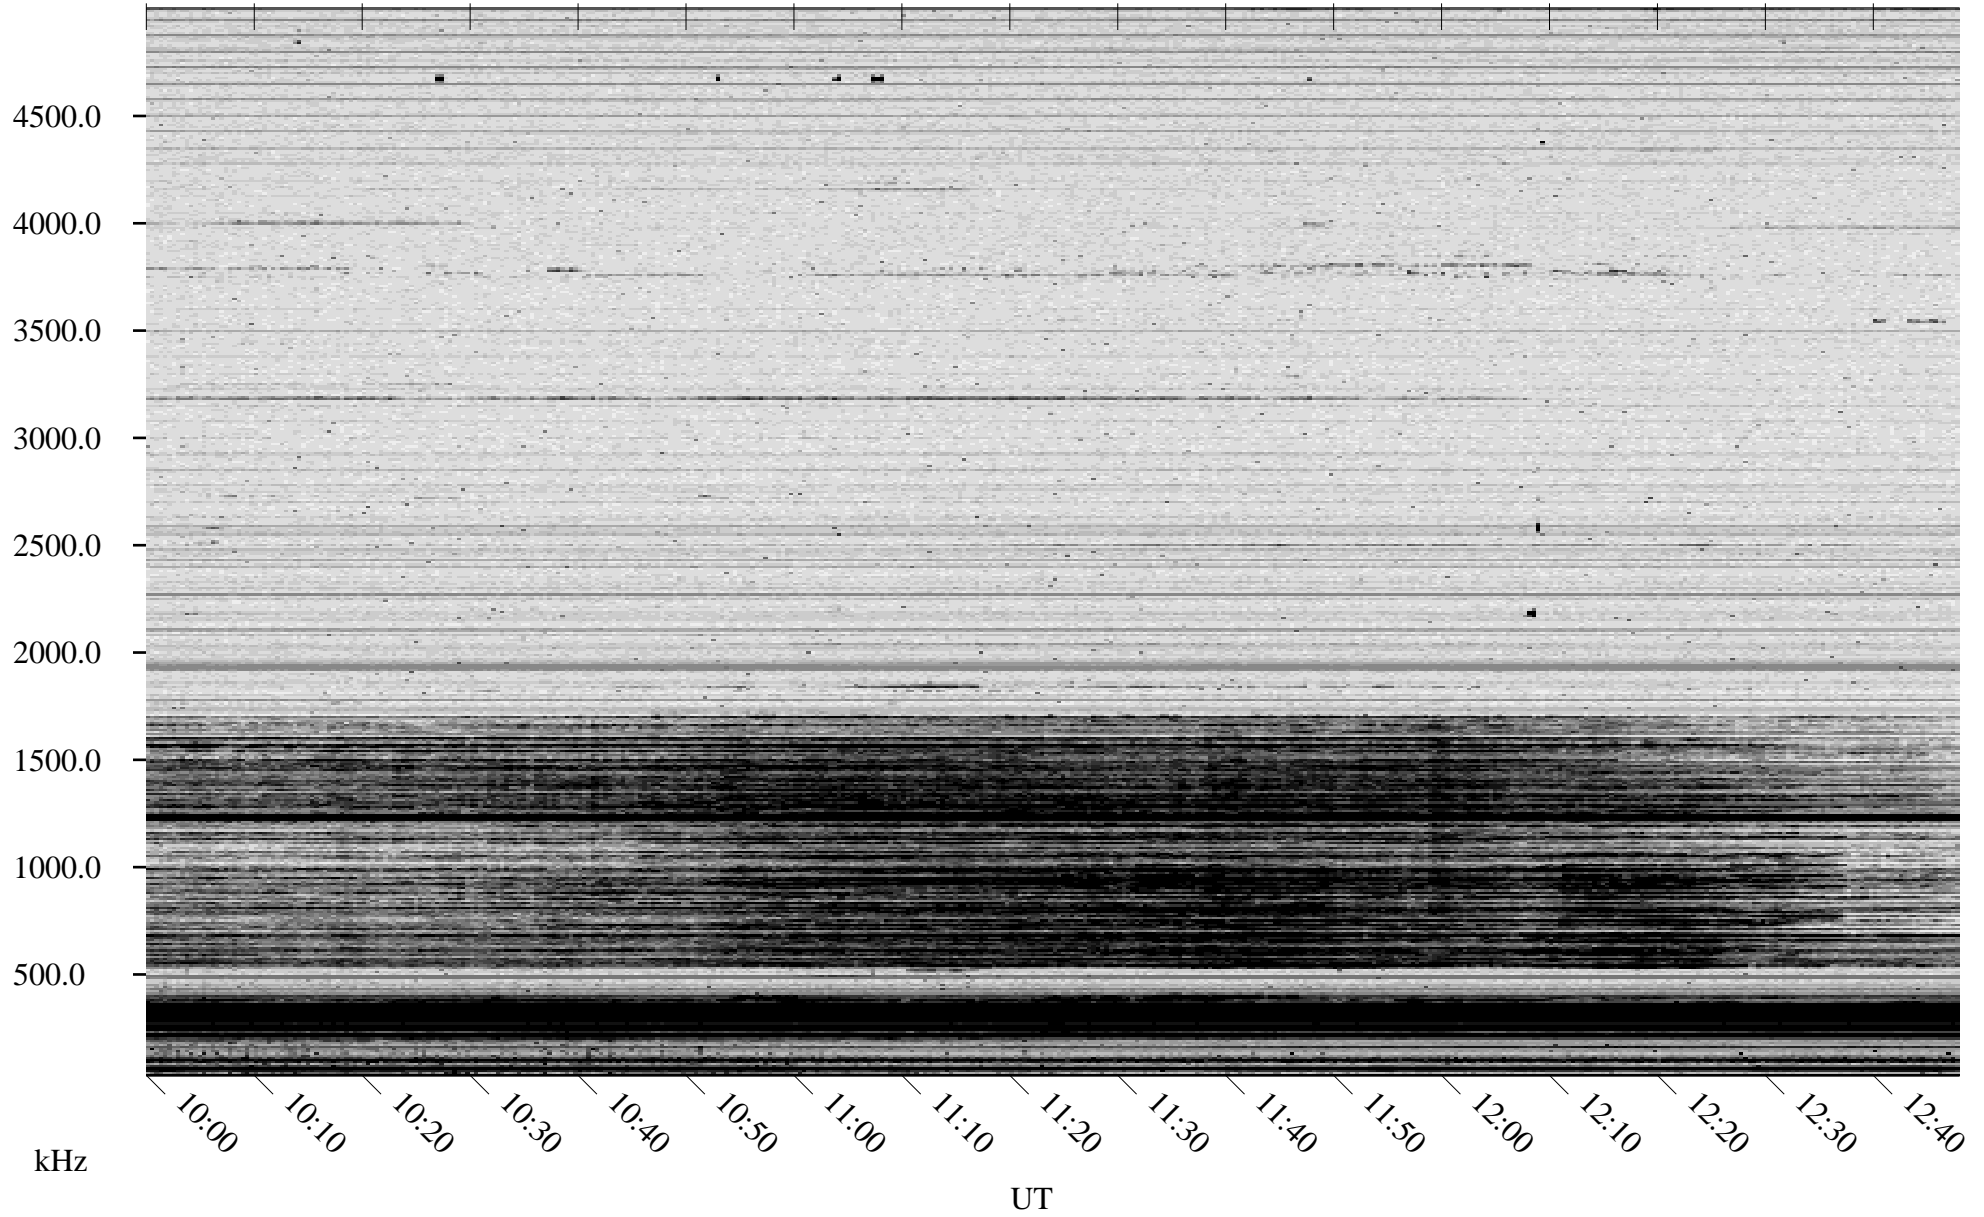

09:10

09:20

09:30

09:40

09:50

UT

10/29/2006 Churchill, Manitoba

Linear Scale

Black = 161

White = 15

CH06301L.R00m max_12

Page 6

10/29/2006 Churchill, Manitoba

Linear Scale Black = 161 White = 15

CH06301L.R00m max_12

10/29/2006 Churchill, Manitoba