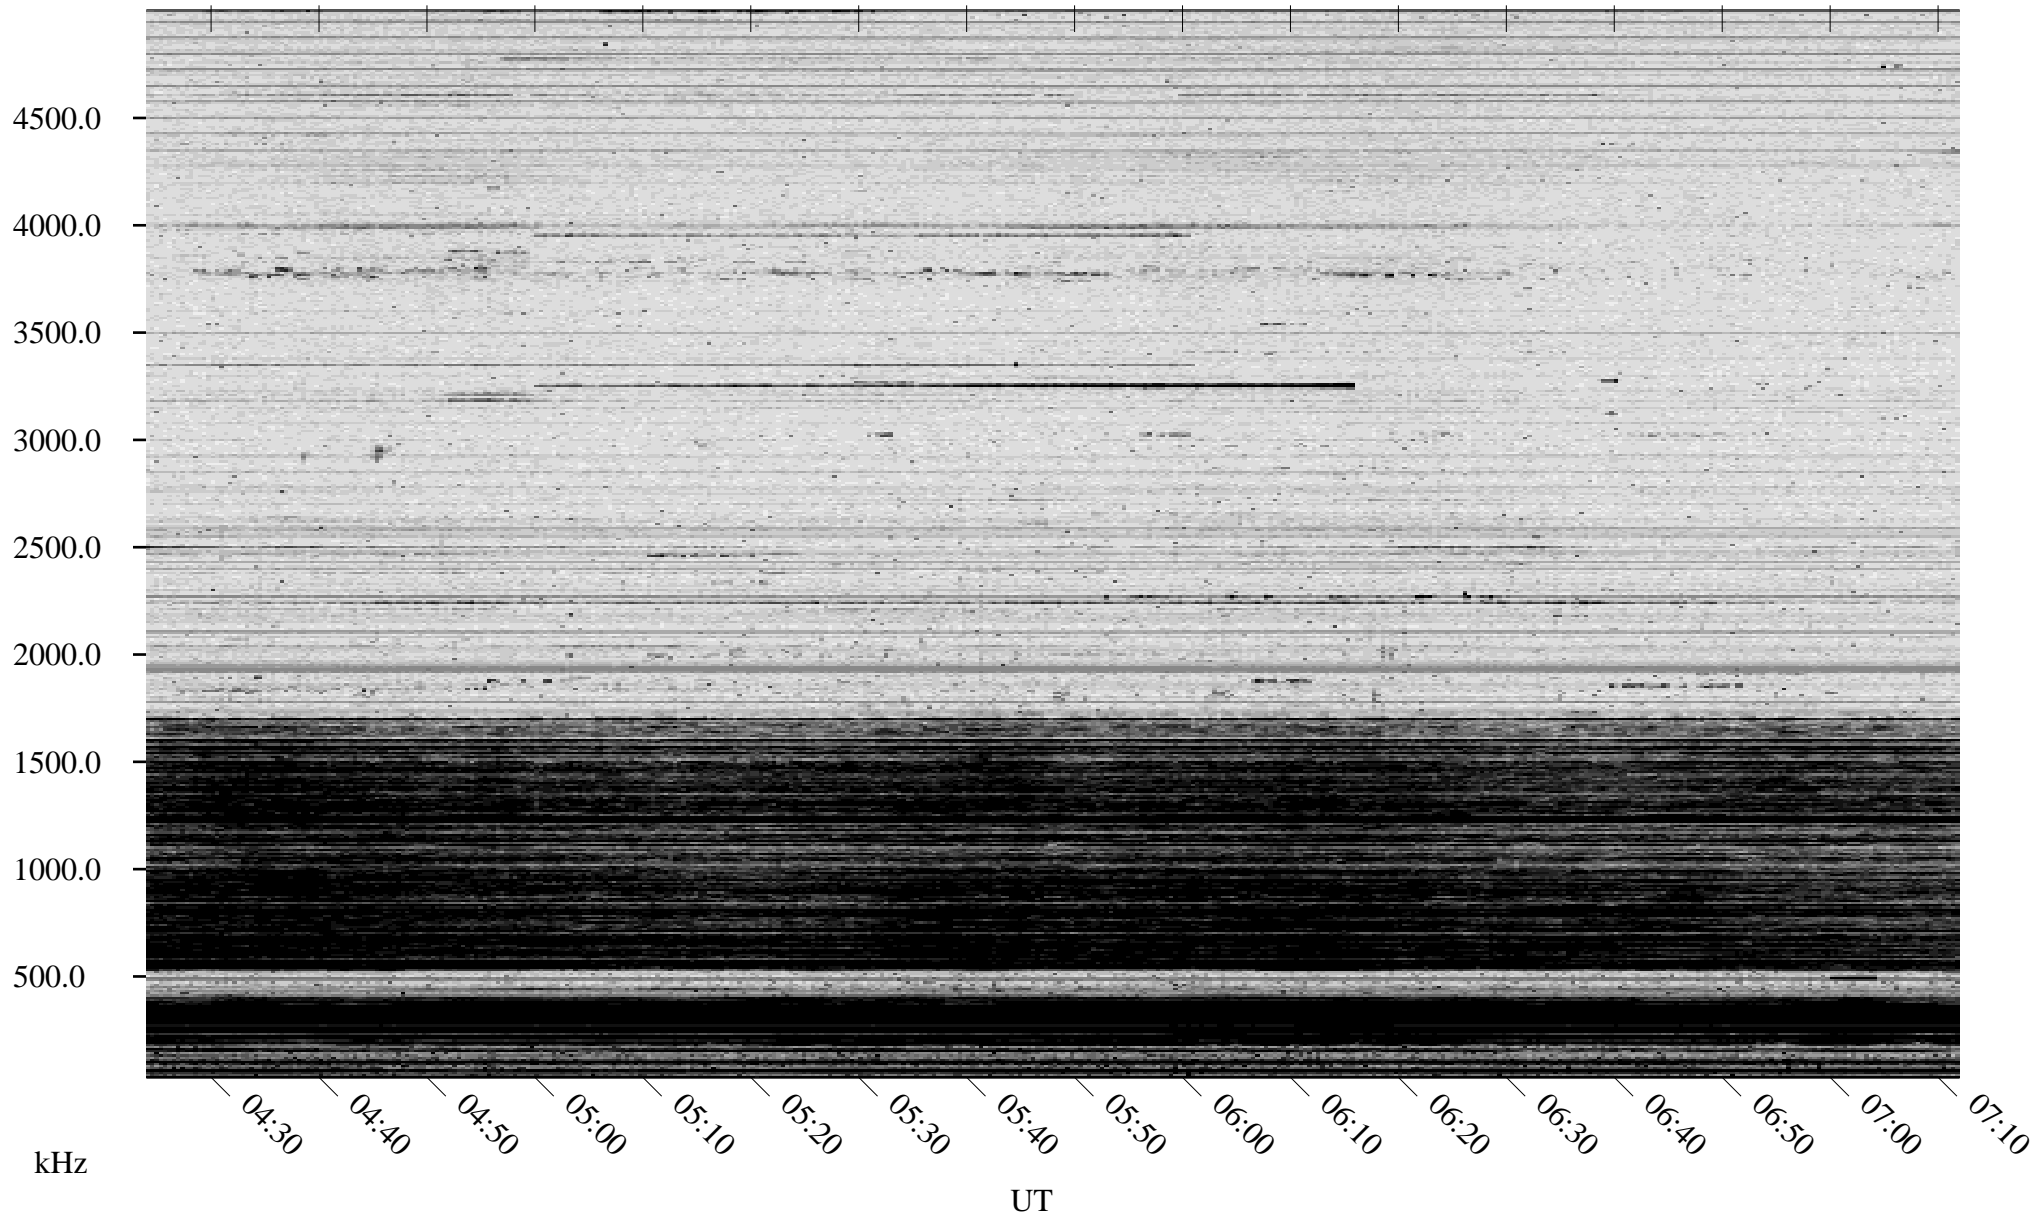

10/28/2006 Churchill, Manitoba

Linear Scale Black = 161 White = 15

CH06301L.R00m max_12

10/28/2006 Churchill, Manitoba

Linear Scale Black = 161 White = 15

CH06301L.R00m max_12

Page 2

10/29/2006 Churchill, Manitoba

Linear Scale Black = 161 White = 15

CH06301L.R00m max_12

Page 3

10/29/2006 Churchill, Manitoba

Linear Scale Black = 161 White = 15

CH06301L.R00m max_12

Page 4

10/29/2006 Churchill, Manitoba

Linear Scale Black = 161 White = 15

CH06301L.R00m max_12

Page 5

4500.0
4000.0
3500.0
3000.0
2500.0
2000.0
1500.0
1000.0
500.0

kHz

07:20

07:30

07:40

09:10

09:20

09:30

09:40

09:50

UT

10/29/2006 Churchill, Manitoba

Linear Scale