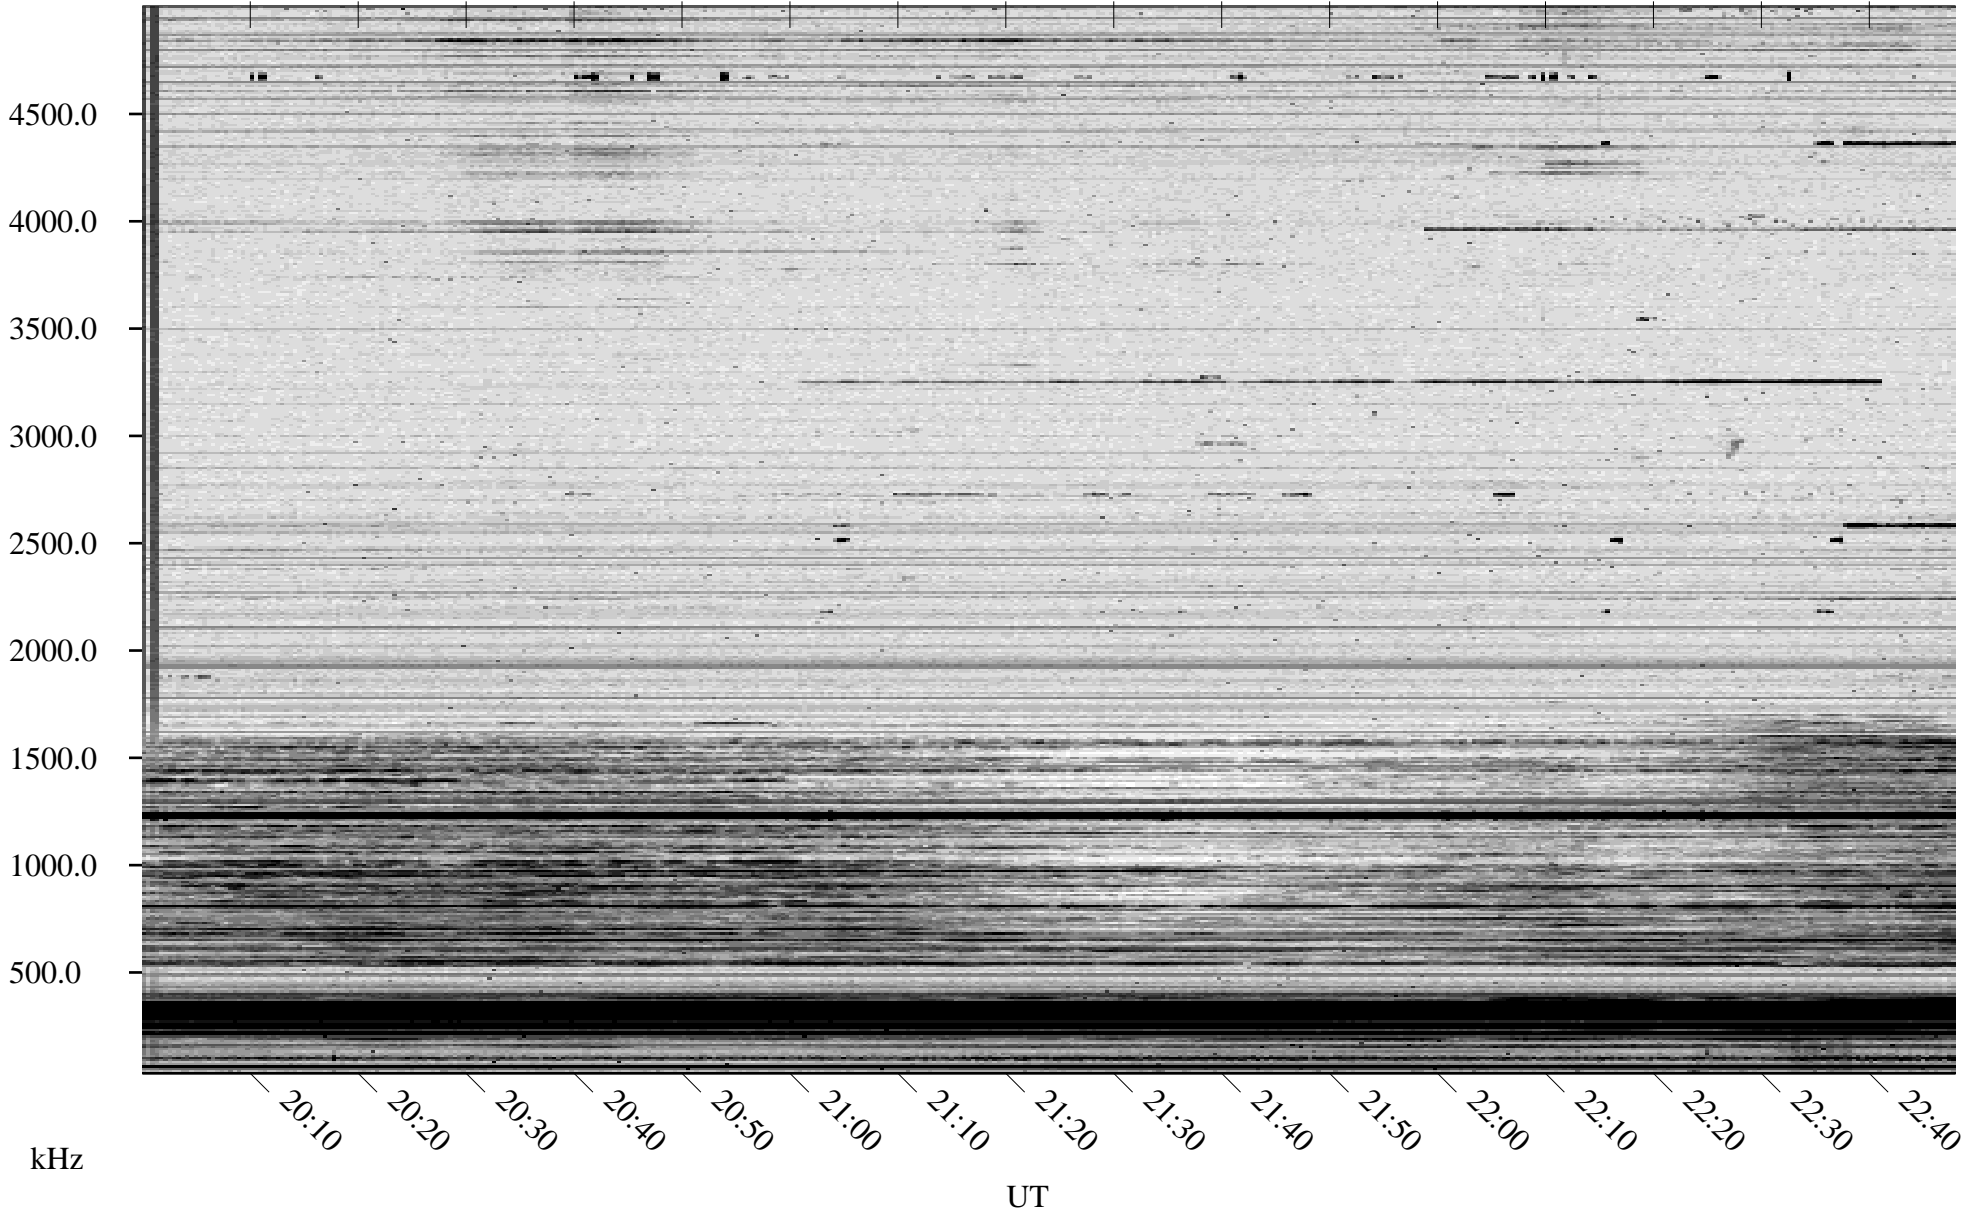

10/28/2006 Churchill, Manitoba

Linear Scale Black = 161 White = 15

CH06301L.R00m max_12

10/28/2006 Churchill, Manitoba

Linear Scale Black = 161 White = 15

CH06301L.R00m max_12

Page 2

10/29/2006 Churchill, Manitoba

Linear Scale Black = 161 White = 15

CH06301L.R00m max_12

Page 3

10/29/2006 Churchill, Manitoba

Linear Scale Black = 161 White = 15

CH06301L.R00m max_12

Page 4

10/29/2006 Churchill, Manitoba

Linear Scale Black = 161 White = 15

CH06301L.R00m max_12

Page 5

4500.0
4000.0
3500.0
3000.0
2500.0
2000.0
1500.0
1000.0
500.0

kHz

07:20

07:30

07:40

09:10

09:20

09:30

09:40

09:50

UT

10/29/2006 Churchill, Manitoba

Linear Scale