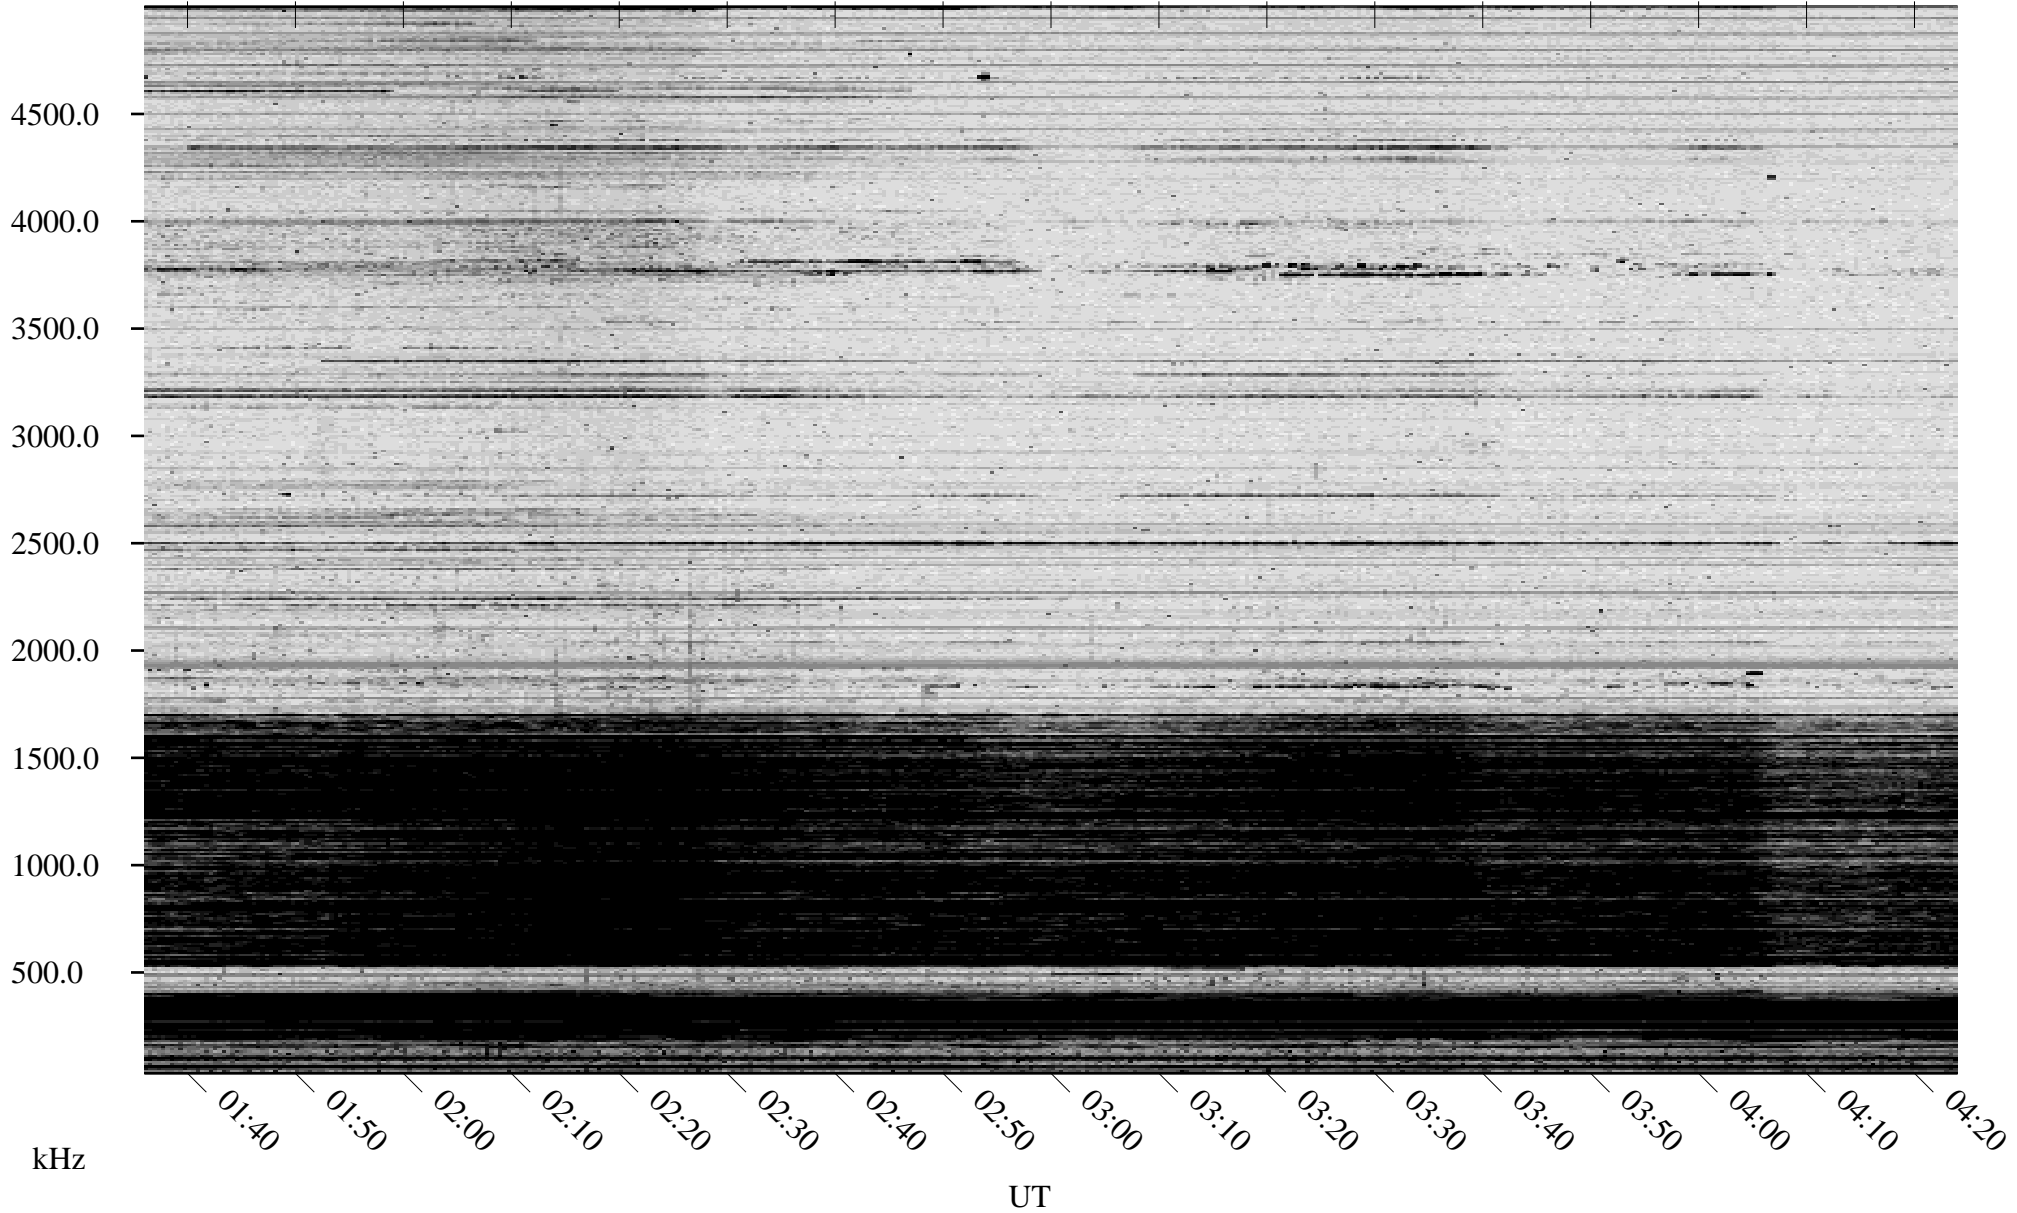

10/28/2006 Churchill, Manitoba

Linear Scale Black = 161 White = 15

CH06301L.R00m max_12

10/28/2006 Churchill, Manitoba

Linear Scale Black = 161 White = 15

CH06301L.R00m max_12

Page 2

10/29/2006 Churchill, Manitoba

Linear Scale Black = 161 White = 15

CH06301L.R00m max_12

Page 3

10/29/2006 Churchill, Manitoba

Linear Scale Black = 161 White = 15

CH06301L.R00m max_12

Page 4

10/29/2006 Churchill, Manitoba

Linear Scale Black = 161 White = 15

CH06301L.R00m max_12

Page 5

4500.0
4000.0
3500.0
3000.0
2500.0
2000.0
1500.0
1000.0
500.0

kHz

07:20

07:30

07:40

Linear Scale Black = 161 White = 15

CH06301L.R00m max_12