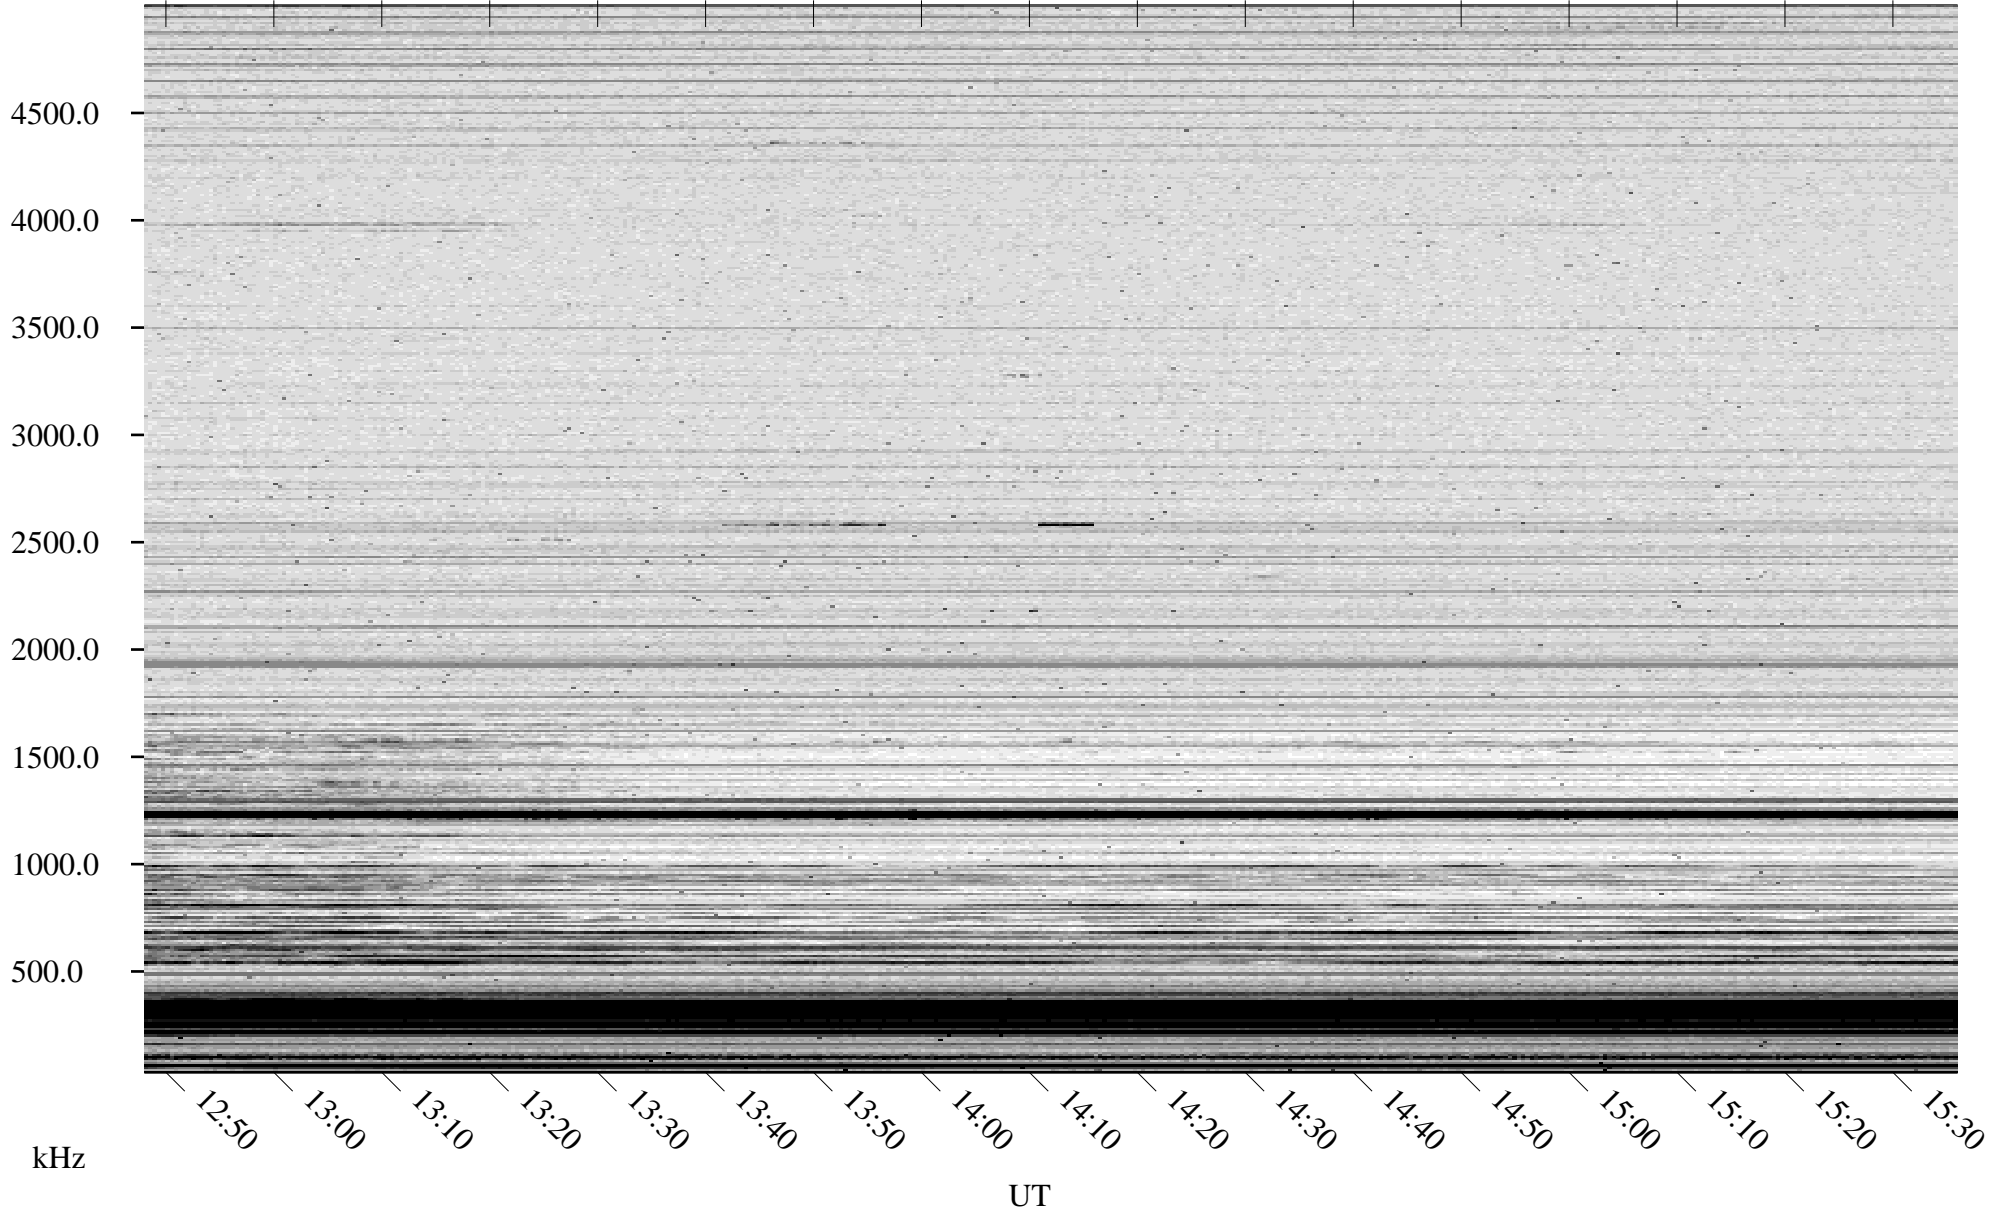

10/28/2006 Churchill, Manitoba

Linear Scale Black = 161 White = 15

CH06301L.R00m max_12

10/28/2006 Churchill, Manitoba

Linear Scale Black = 161 White = 15

CH06301L.R00m max_12

Page 2

10/29/2006 Churchill, Manitoba

09:10

09:20

09:30

09:40

09:50

UT

10/29/2006 Churchill, Manitoba

Linear Scale

Black = 161

White = 15

CH06301L.R00m max_12

Page 6

10/29/2006 Churchill, Manitoba

Linear Scale Black = 161 White = 15

CH06301L.R00m max_12

10/29/2006 Churchill, Manitoba

Linear Scale Black = 161 White = 15

CH06301L.R00m max_12