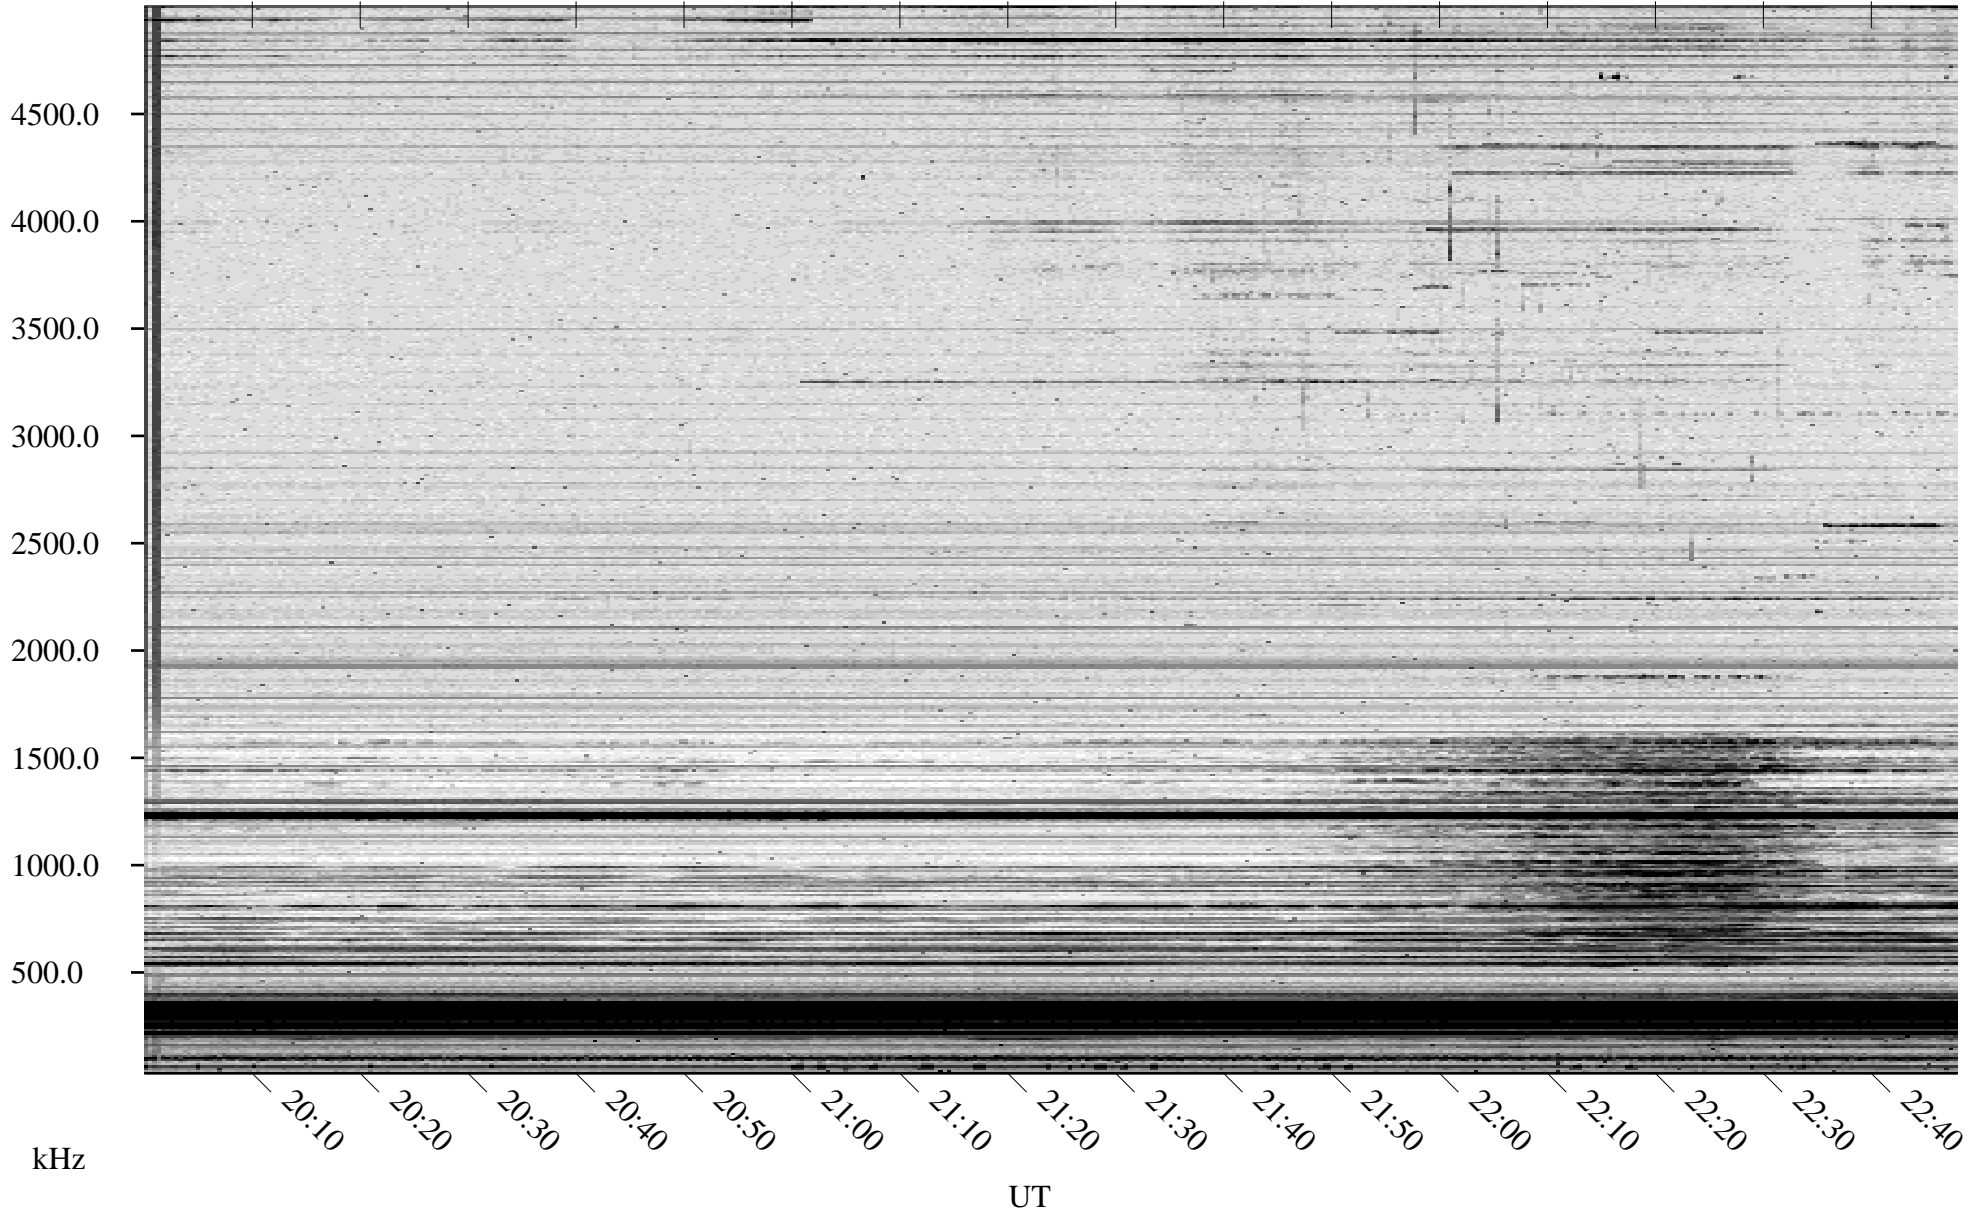

10/29/2006 Churchill, Manitoba

Linear Scale Black = 161 White = 15

CH06302L.R00m max_12

Page 1

10/29/2006 Churchill, Manitoba

Linear Scale Black = 161 White = 15

CH06302L.R00m max_12

Page 2

10/30/2006 Churchill, Manitoba

Linear Scale Black = 161 White = 15

CH06302L.R00m max_12

Page 3

10/30/2006 Churchill, Manitoba

Linear Scale Black = 161 White = 15

CH06302L.R00m max_12

Page 4

10/30/2006 Churchill, Manitoba

Linear Scale Black = 161 White = 15

CH06302L.R00m max_12

Page 5

10/30/2006 Churchill, Manitoba

Linear Scale Black = 161 White = 15

CH06302L.R00m max_12

Page 6

10/30/2006 Churchill, Manitoba

Linear Scale Black = 161 White = 15

CH06302L.R00m max_12

Page 7

10/30/2006 Churchill, Manitoba

Linear Scale Black = 161 White = 15

CH06302L.R00m max_12

Page 8