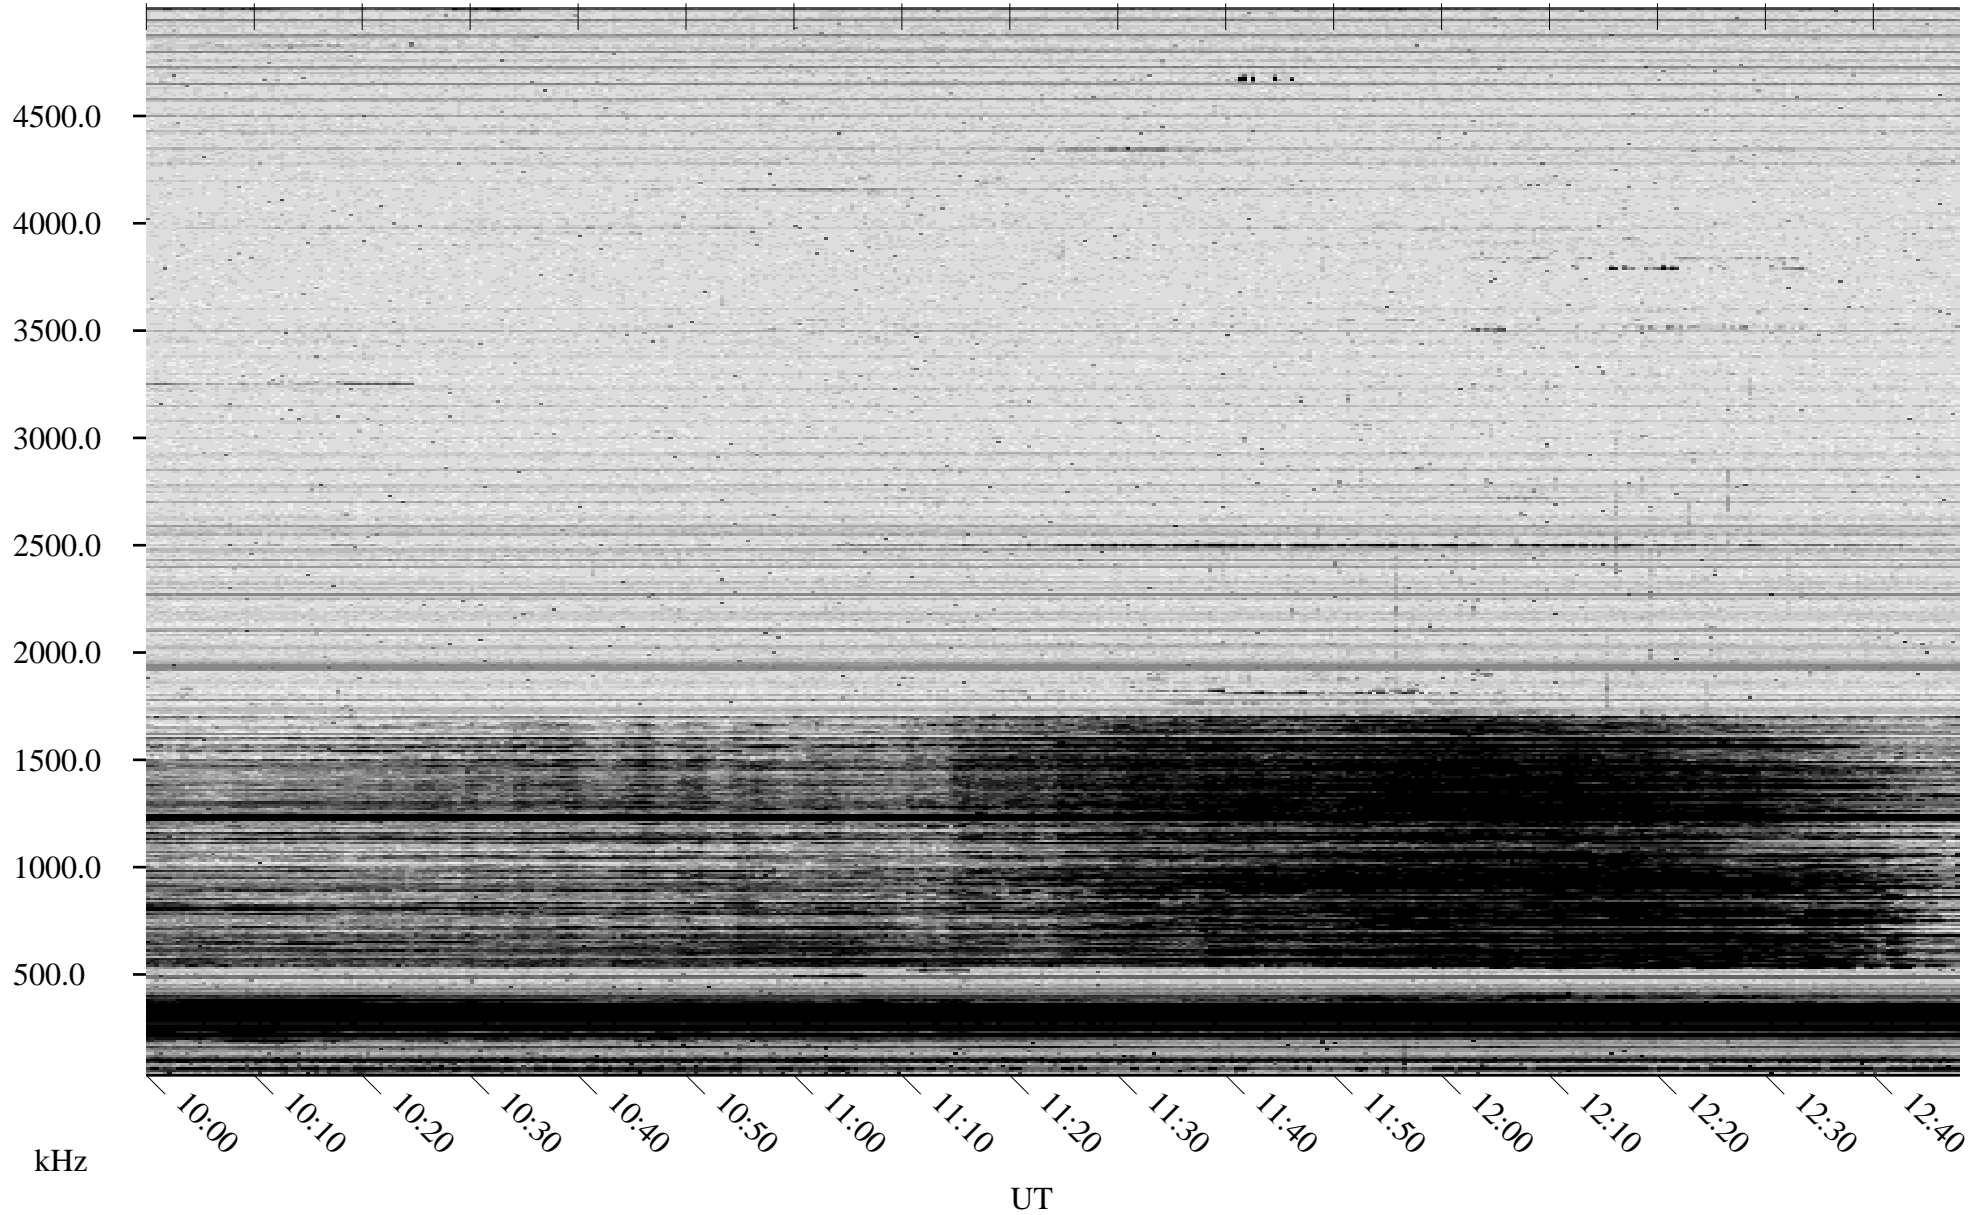

10/29/2006 Churchill, Manitoba

Linear Scale Black = 161 White = 15

CH06302L.R00m max_12

Page 1

10/29/2006 Churchill, Manitoba

Linear Scale Black = 161 White = 15

CH06302L.R00m max_12

Page 2

10/30/2006 Churchill, Manitoba

Linear Scale Black = 161 White = 15

CH06302L.R00m max_12

Page 3

10/30/2006 Churchill, Manitoba

Linear Scale Black = 161 White = 15

CH06302L.R00m max_12

Page 4

10/30/2006 Churchill, Manitoba

Linear Scale Black = 161 White = 15

CH06302L.R00m max_12

Page 5

10/30/2006 Churchill, Manitoba

Linear Scale Black = 161 White = 15

CH06302L.R00m max_12

Page 6

10/30/2006 Churchill, Manitoba

Linear Scale Black = 161 White = 15

CH06302L.R00m max_12

Page 7

10/30/2006 Churchill, Manitoba

Linear Scale Black = 161 White = 15

CH06302L.R00m max_12

Page 8