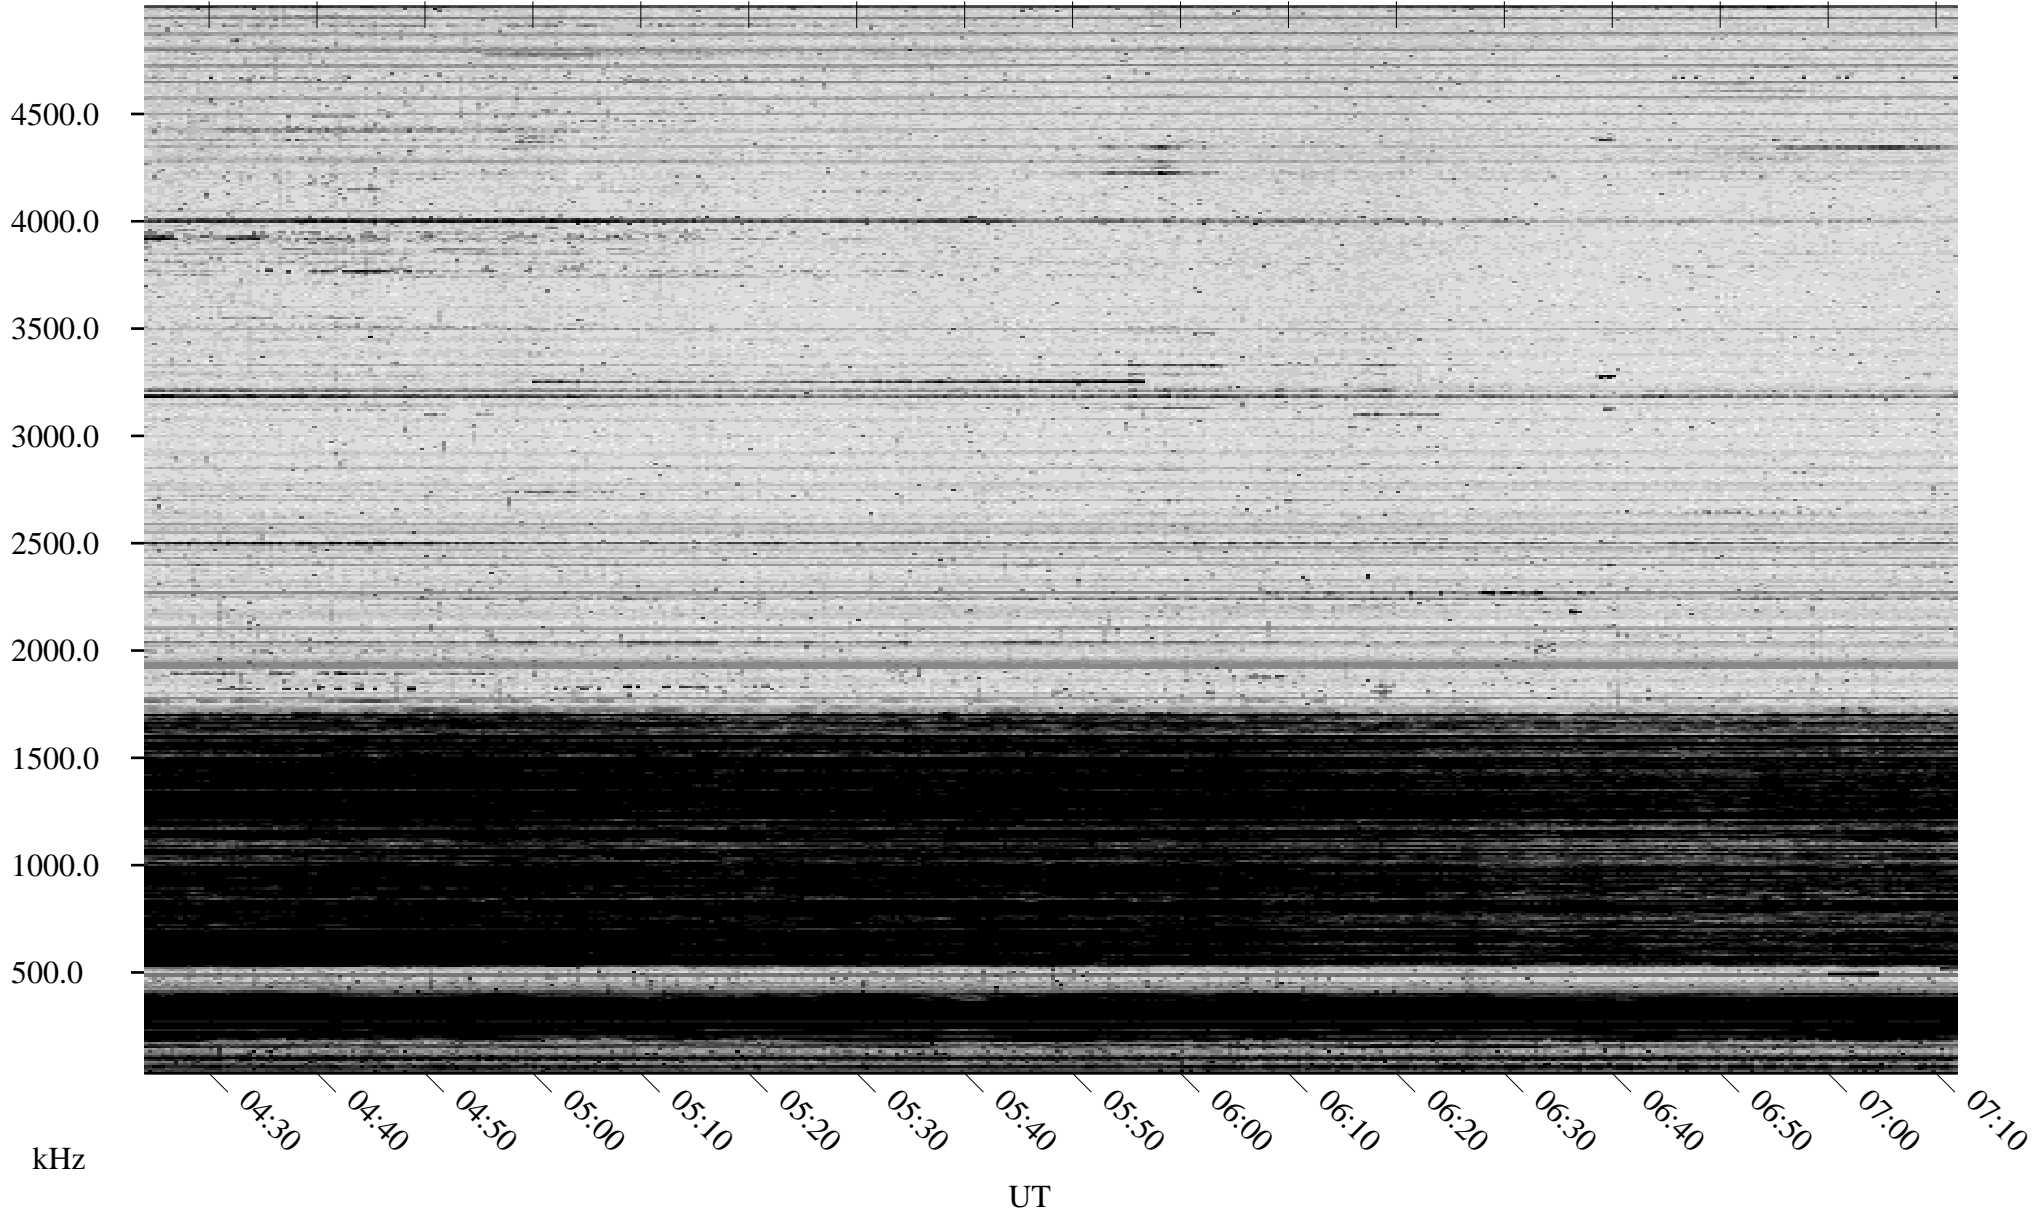

10/29/2006 Churchill, Manitoba

Linear Scale Black = 161 White = 15

CH06302L.R00m max_12

Page 1

10/29/2006 Churchill, Manitoba

Linear Scale Black = 161 White = 15

CH06302L.R00m max_12

Page 2

10/30/2006 Churchill, Manitoba

Linear Scale Black = 161 White = 15

CH06302L.R00m max_12

Page 3

10/30/2006 Churchill, Manitoba

Linear Scale Black = 161 White = 15

CH06302L.R00m max_12

Page 4

10/30/2006 Churchill, Manitoba

Linear Scale Black = 161 White = 15

CH06302L.R00m max_12

Page 5

10/30/2006 Churchill, Manitoba

Linear Scale Black = 161 White = 15

CH06302L.R00m max_12

Page 6

10/30/2006 Churchill, Manitoba

Linear Scale Black = 161 White = 15

CH06302L.R00m max_12

Page 7

10/30/2006 Churchill, Manitoba

Linear Scale Black = 161 White = 15

CH06302L.R00m max_12

Page 8