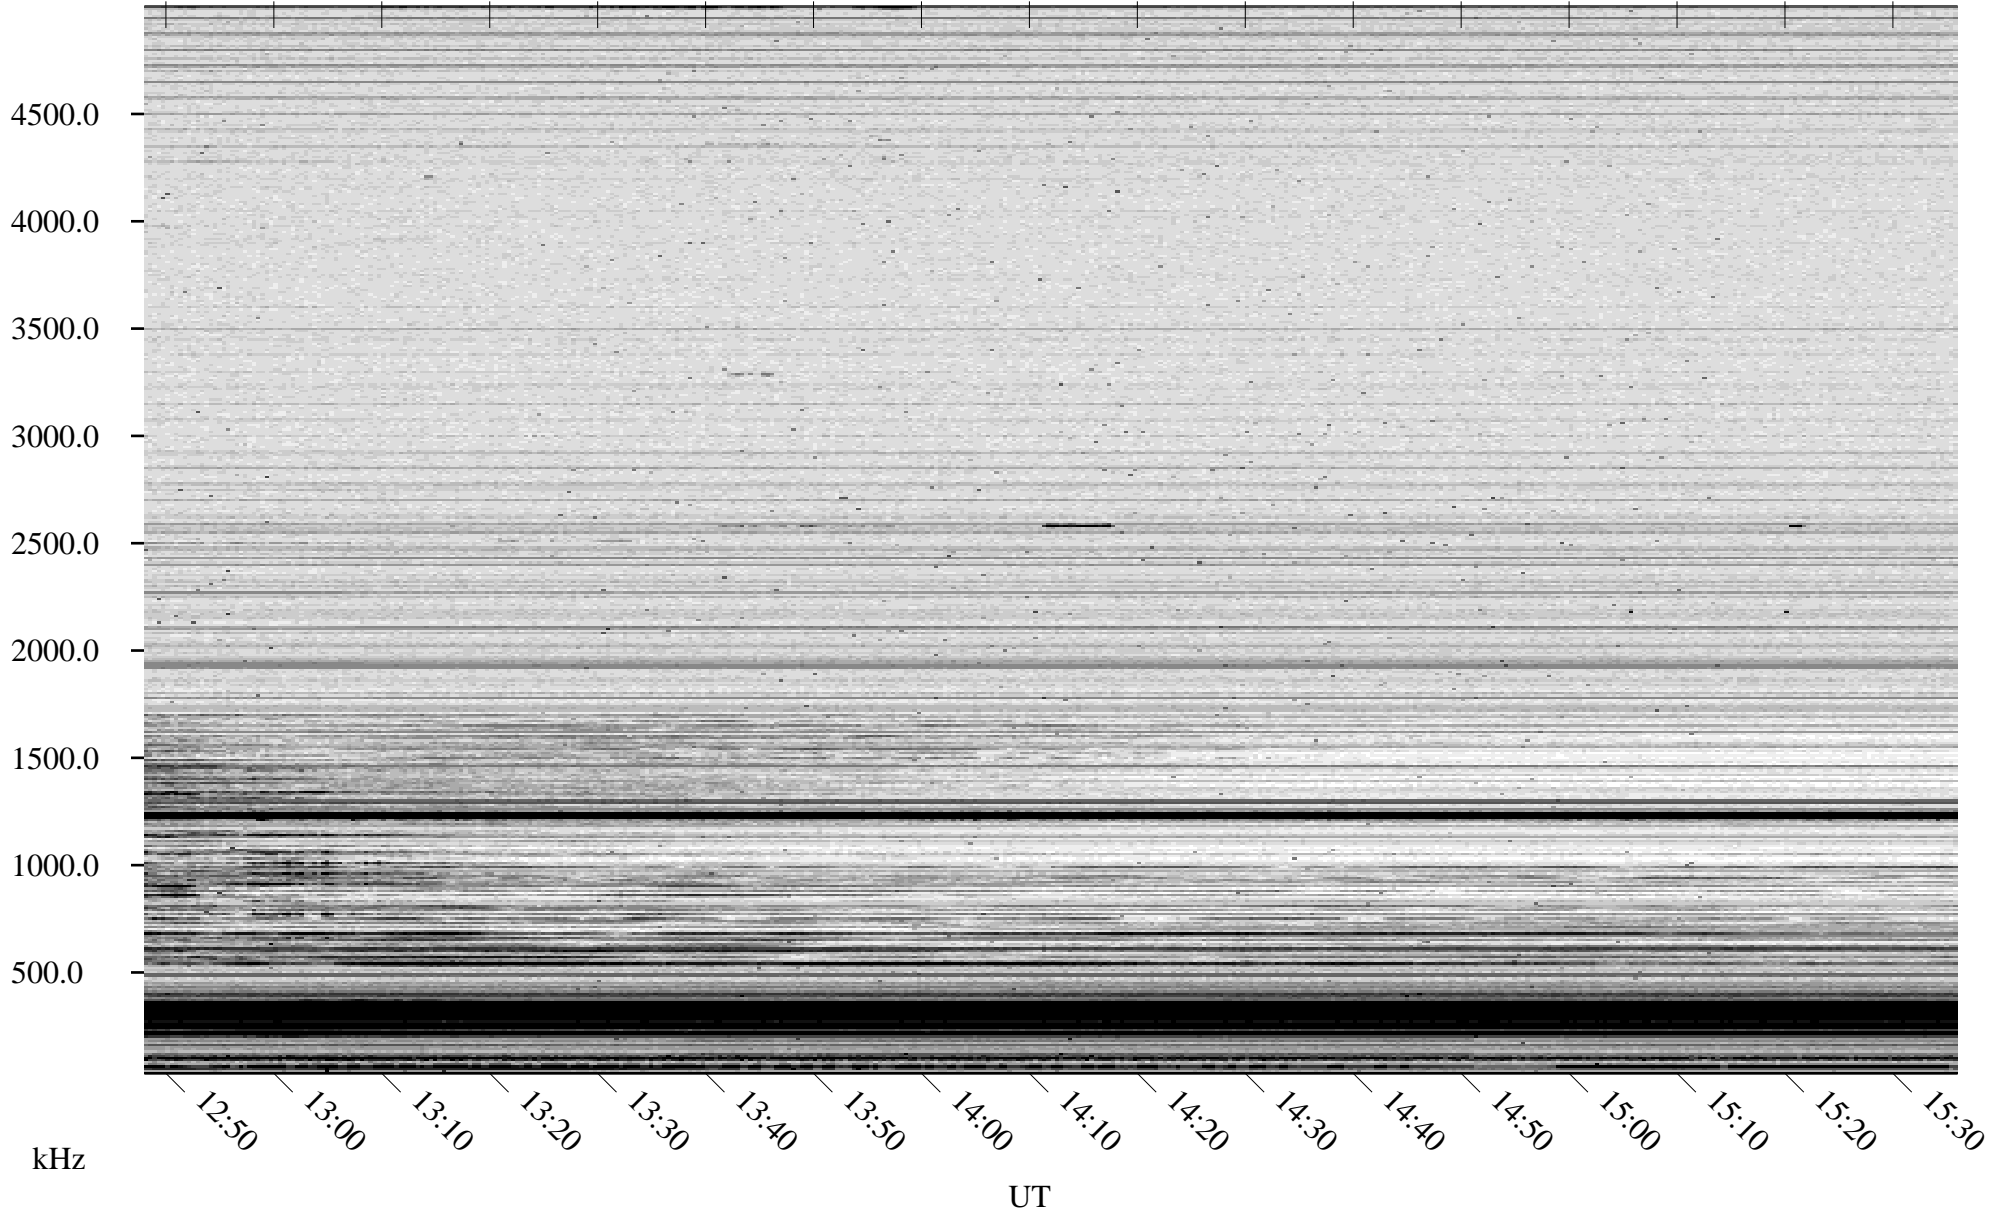

10/29/2006 Churchill, Manitoba

Linear Scale Black = 161 White = 15

CH06302L.R00m max_12

Page 1

10/29/2006 Churchill, Manitoba

Linear Scale Black = 161 White = 15

CH06302L.R00m max_12

Page 2

10/30/2006 Churchill, Manitoba

Linear Scale Black = 161 White = 15

CH06302L.R00m max_12

Page 3

10/30/2006 Churchill, Manitoba

Linear Scale Black = 161 White = 15

CH06302L.R00m max_12

Page 4

10/30/2006 Churchill, Manitoba

Linear Scale Black = 161 White = 15

CH06302L.R00m max_12

Page 5

10/30/2006 Churchill, Manitoba

Linear Scale Black = 161 White = 15

CH06302L.R00m max_12

Page 6

10/30/2006 Churchill, Manitoba

Linear Scale Black = 161 White = 15

CH06302L.R00m max_12

Page 7

10/30/2006 Churchill, Manitoba

Linear Scale Black = 161 White = 15

CH06302L.R00m max_12

Page 8