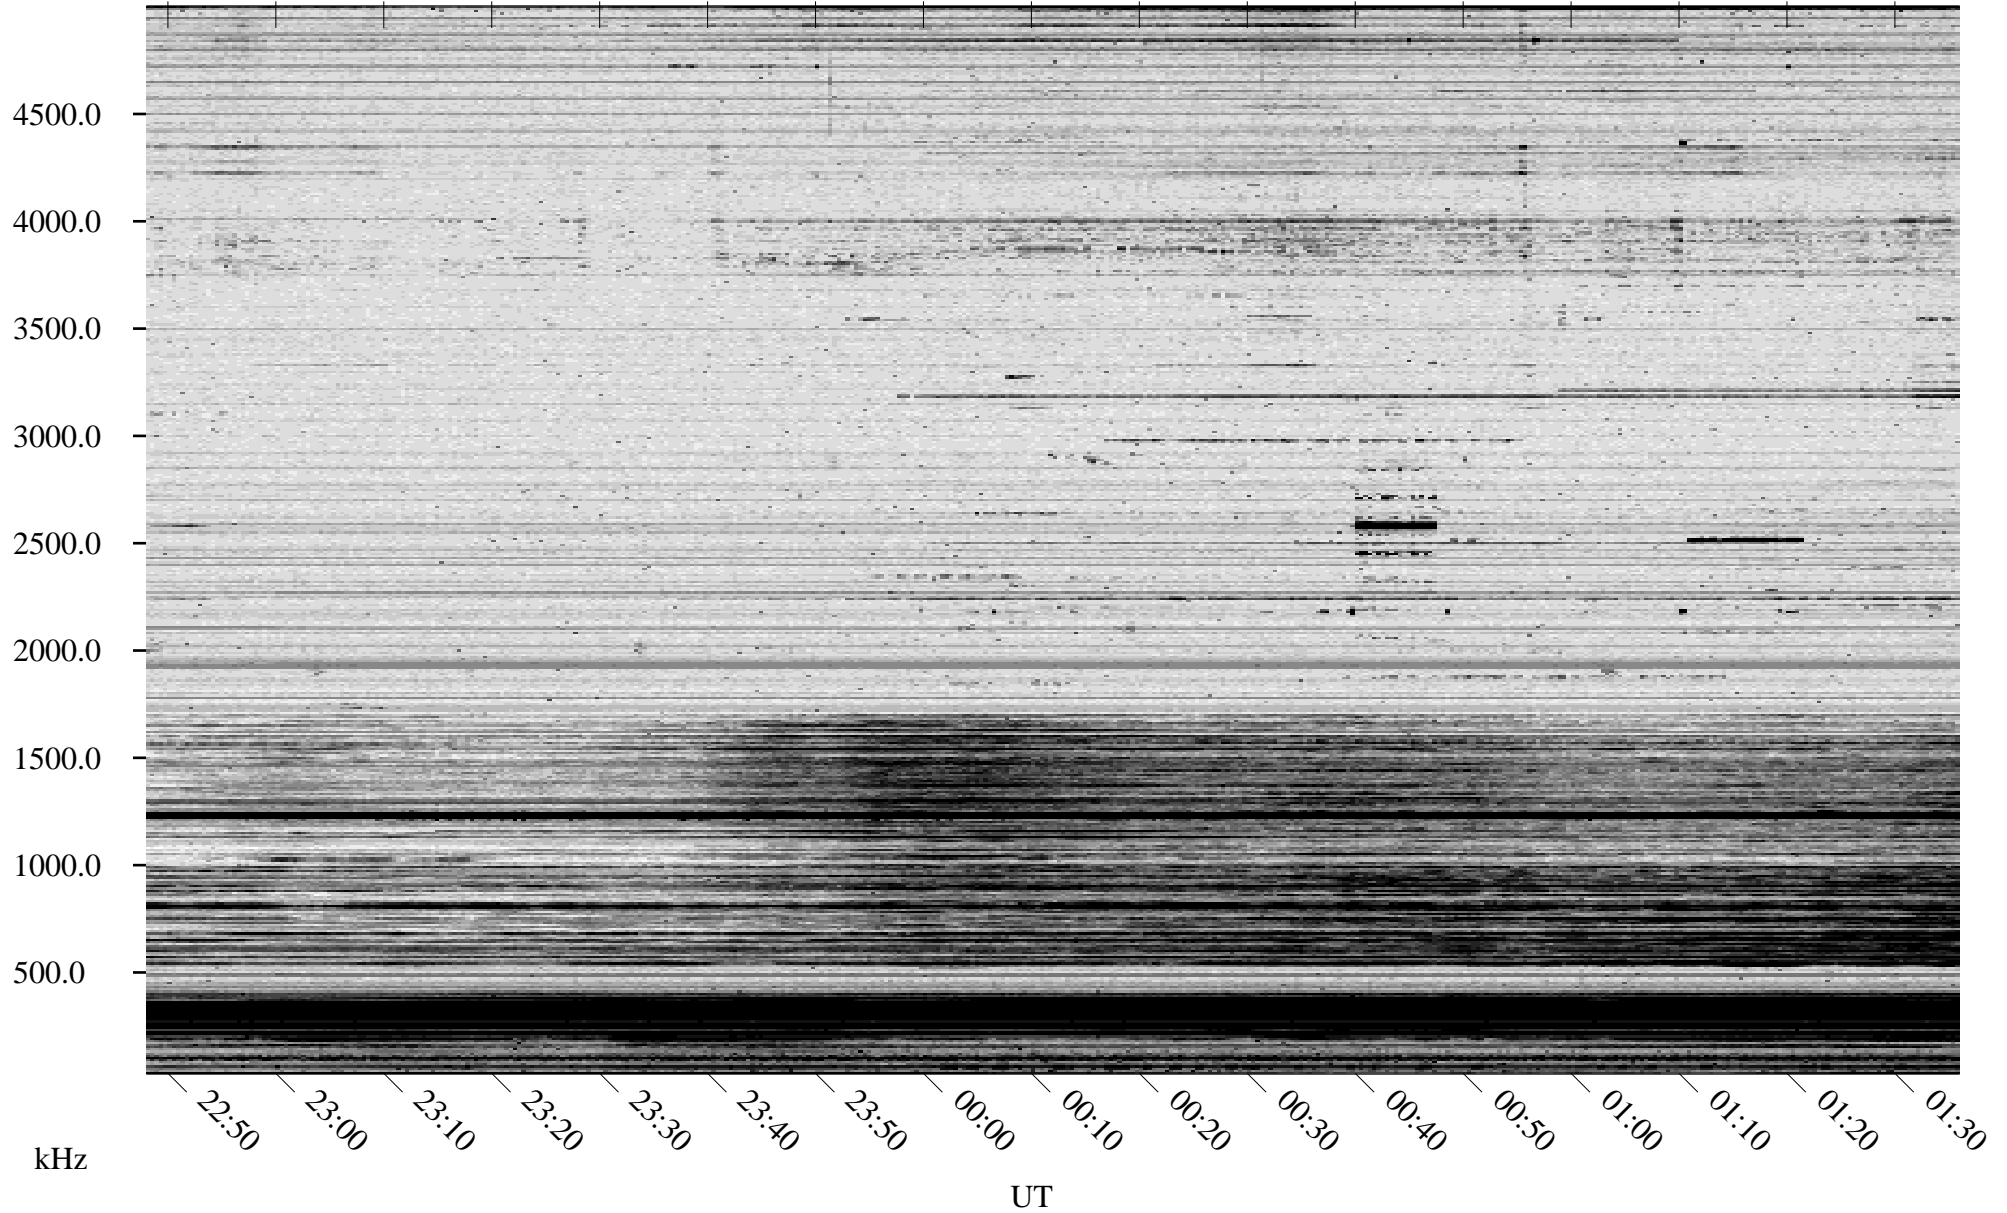

10/29/2006 Churchill, Manitoba

Linear Scale Black = 161 White = 15

CH06302L.R00m max_12

Page 1

10/29/2006 Churchill, Manitoba

Linear Scale Black = 161 White = 15

CH06302L.R00m max_12

Page 2

10/30/2006 Churchill, Manitoba

Linear Scale Black = 161 White = 15

CH06302L.R00m max_12

Page 3

10/30/2006 Churchill, Manitoba

Linear Scale Black = 161 White = 15

CH06302L.R00m max_12

Page 4

10/30/2006 Churchill, Manitoba

Linear Scale Black = 161 White = 15

CH06302L.R00m max_12

Page 5

10/30/2006 Churchill, Manitoba

Linear Scale Black = 161 White = 15

CH06302L.R00m max_12

Page 6

10/30/2006 Churchill, Manitoba

Linear Scale Black = 161 White = 15

CH06302L.R00m max_12

Page 7

10/30/2006 Churchill, Manitoba

Linear Scale Black = 161 White = 15

CH06302L.R00m max_12

Page 8