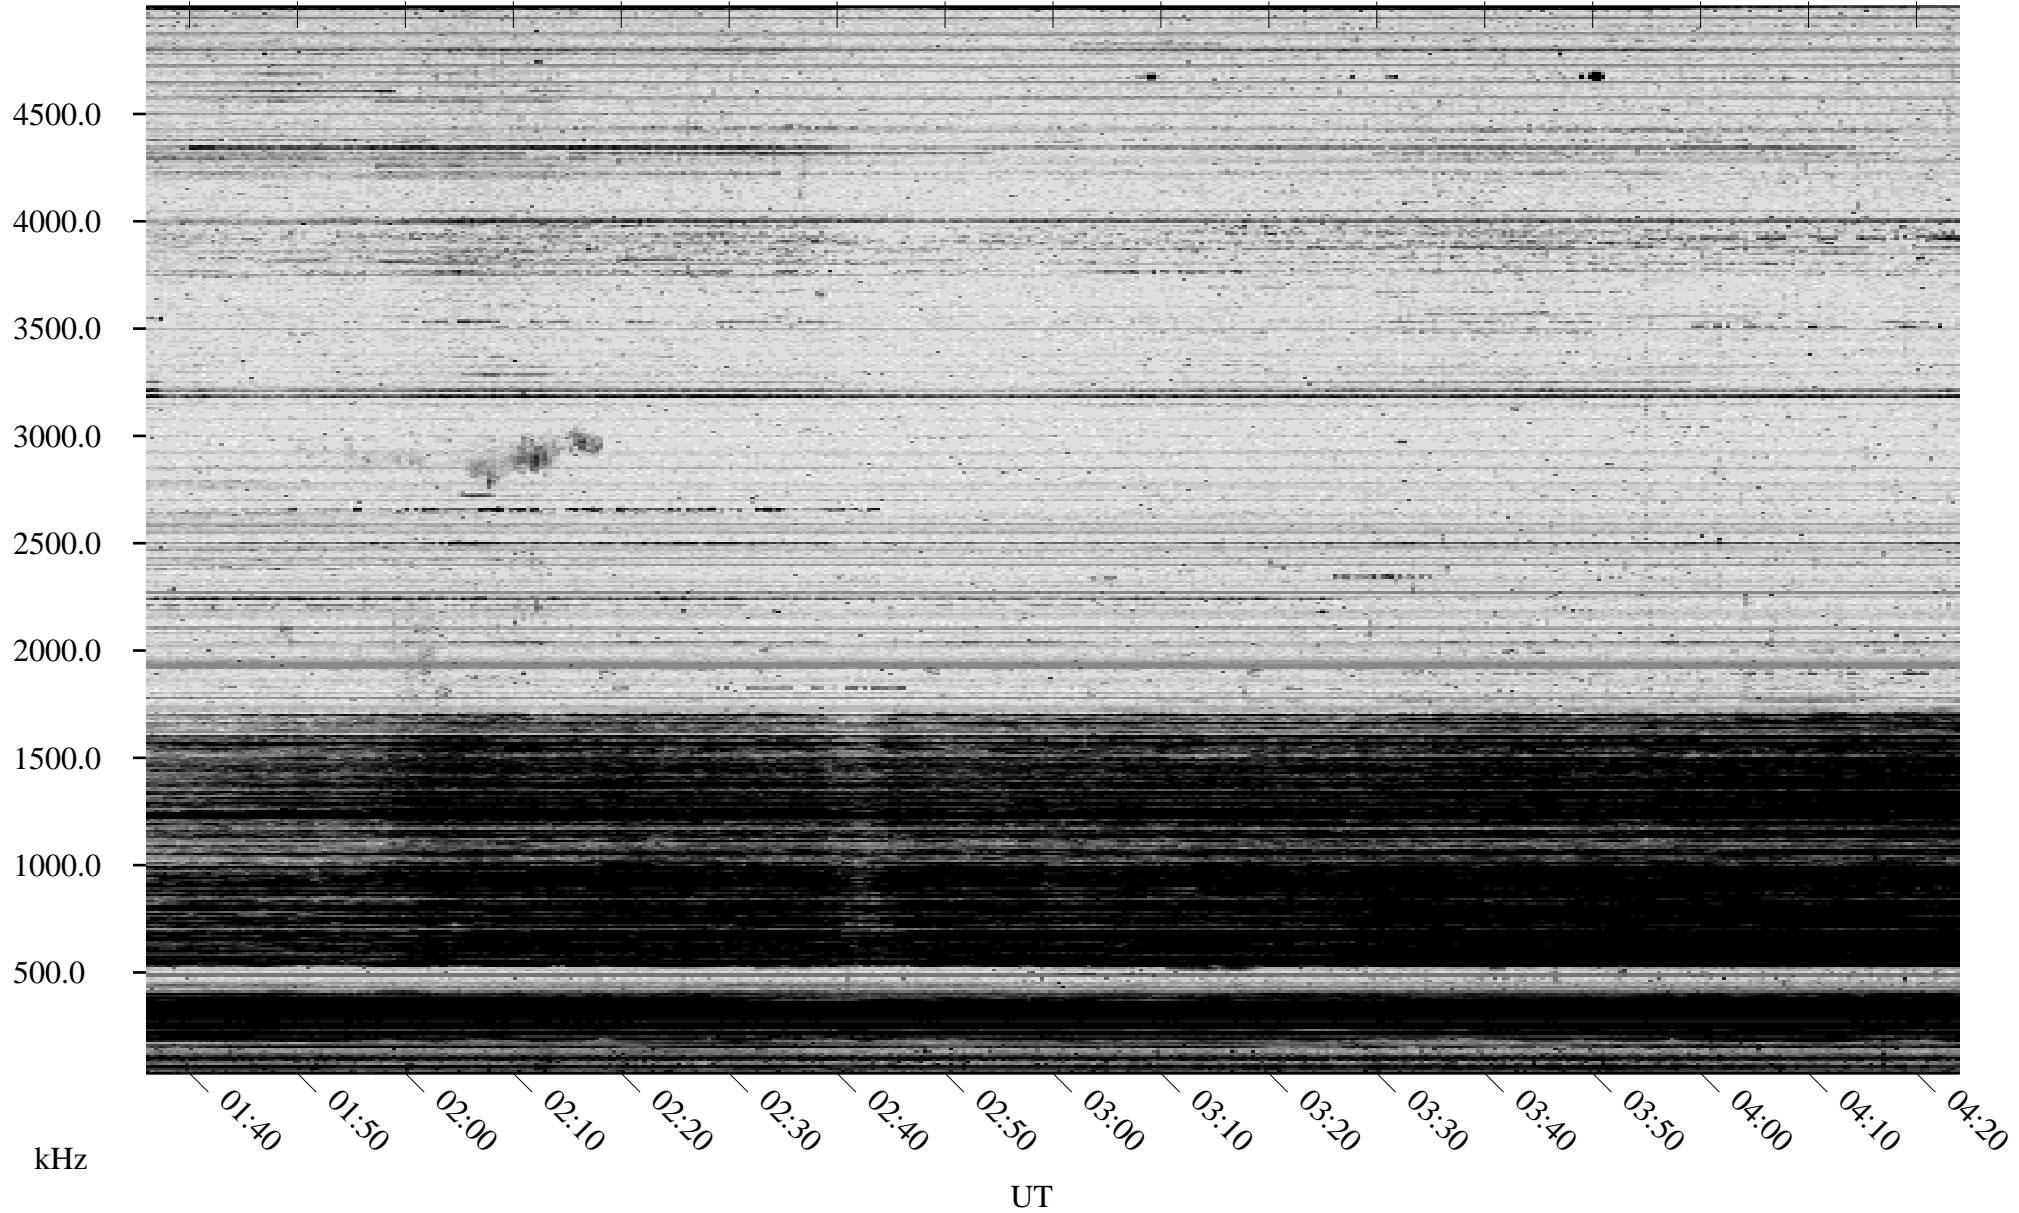

10/29/2006 Churchill, Manitoba

Linear Scale Black = 161 White = 15

CH06302L.R00m max_12

Page 1

10/29/2006 Churchill, Manitoba

Linear Scale Black = 161 White = 15

CH06302L.R00m max_12

Page 2

10/30/2006 Churchill, Manitoba

Linear Scale Black = 161 White = 15

CH06302L.R00m max_12

Page 3

10/30/2006 Churchill, Manitoba

Linear Scale Black = 161 White = 15

CH06302L.R00m max_12

Page 4

10/30/2006 Churchill, Manitoba

Linear Scale Black = 161 White = 15

CH06302L.R00m max_12

Page 5

10/30/2006 Churchill, Manitoba

Linear Scale Black = 161 White = 15

CH06302L.R00m max_12

Page 6

10/30/2006 Churchill, Manitoba

Linear Scale Black = 161 White = 15

CH06302L.R00m max_12

Page 7

10/30/2006 Churchill, Manitoba

Linear Scale Black = 161 White = 15

CH06302L.R00m max_12

Page 8