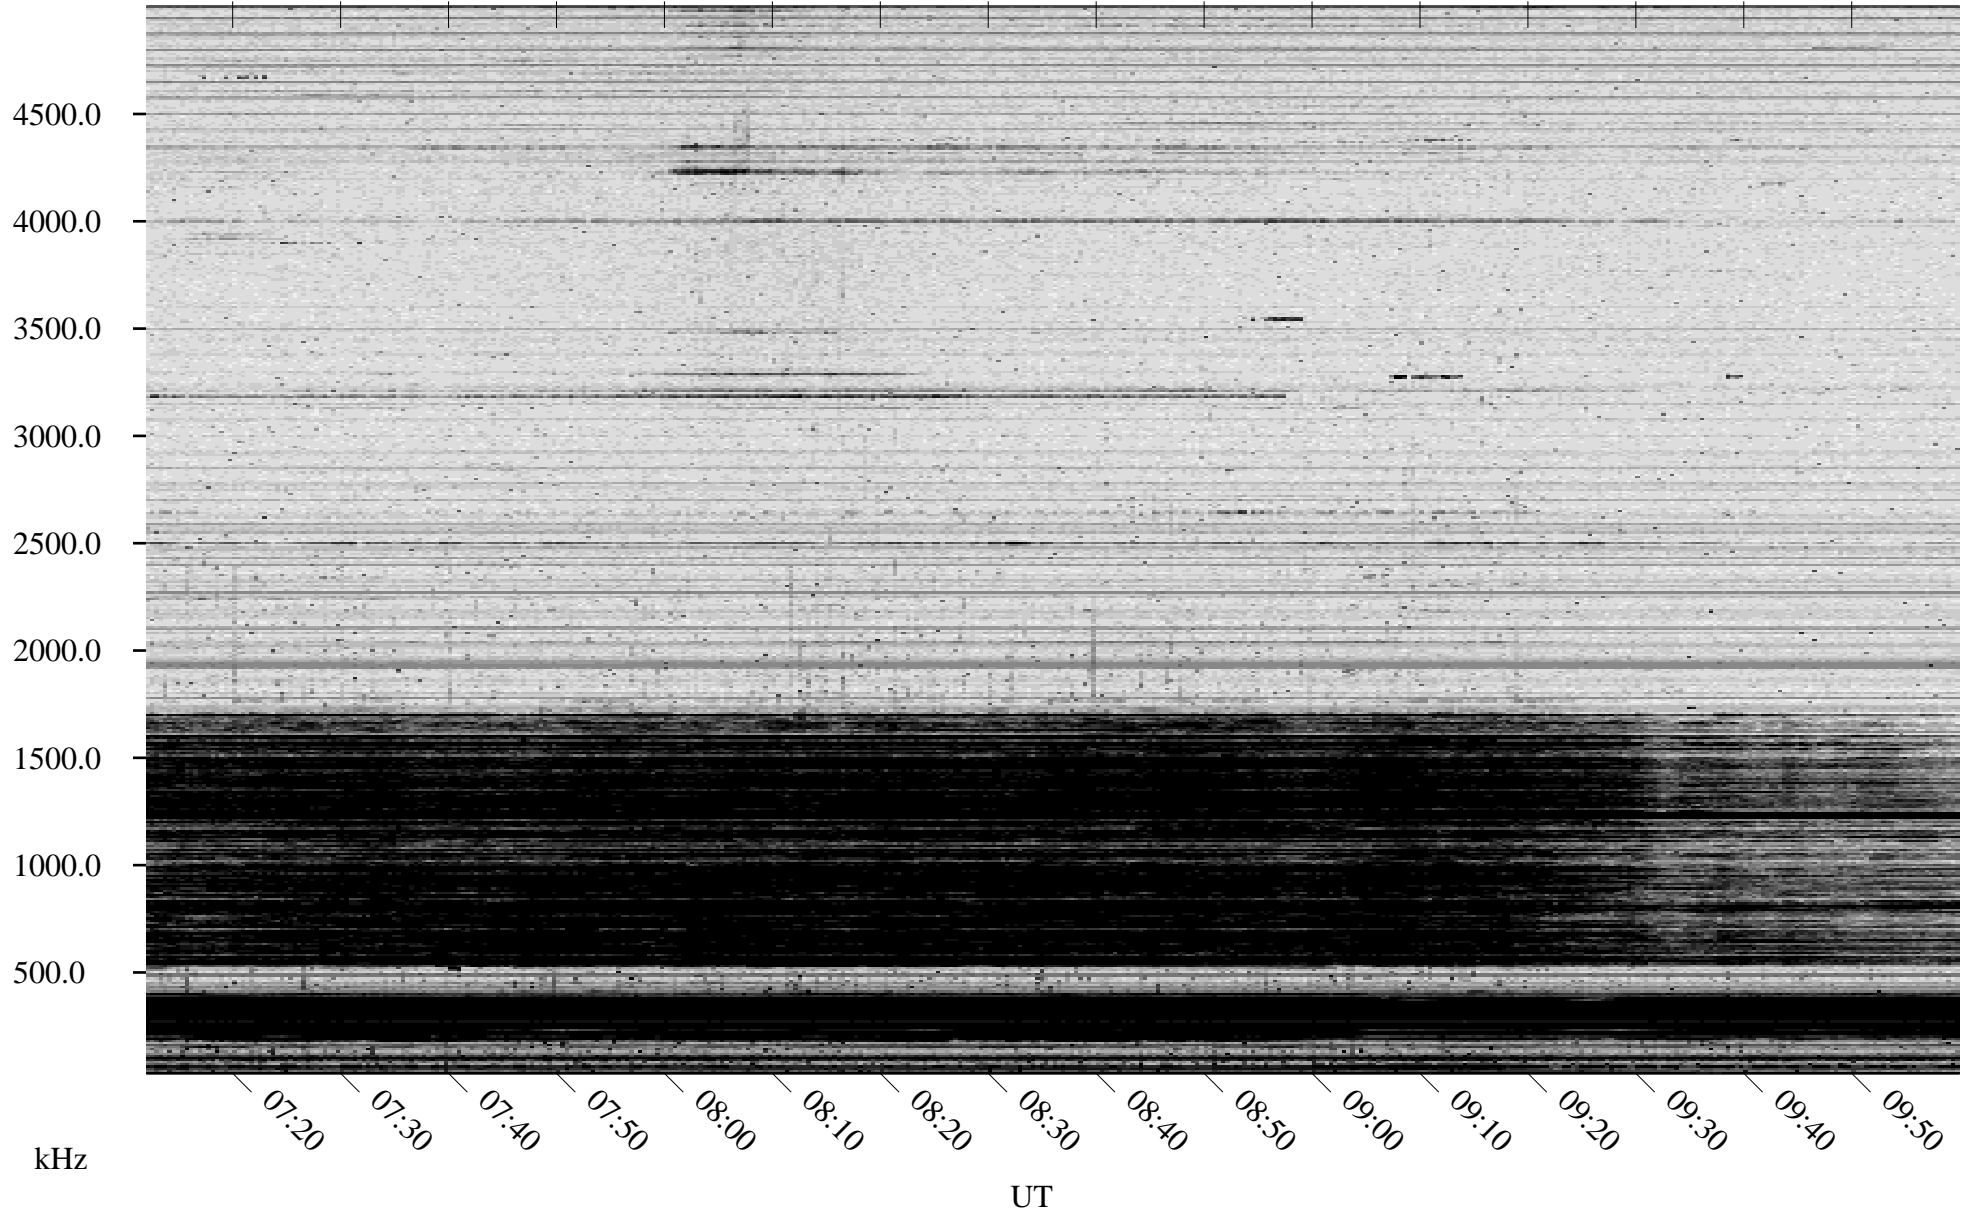

10/29/2006 Churchill, Manitoba

Linear Scale Black = 161 White = 15

CH06302L.R00m max_12

Page 1

10/29/2006 Churchill, Manitoba

Linear Scale Black = 161 White = 15

CH06302L.R00m max_12

Page 2

10/30/2006 Churchill, Manitoba

Linear Scale Black = 161 White = 15

CH06302L.R00m max_12

Page 3

10/30/2006 Churchill, Manitoba

Linear Scale Black = 161 White = 15

CH06302L.R00m max_12

Page 4

10/30/2006 Churchill, Manitoba

Linear Scale Black = 161 White = 15

CH06302L.R00m max_12

Page 5

10/30/2006 Churchill, Manitoba

Linear Scale Black = 161 White = 15

CH06302L.R00m max_12

Page 6

10/30/2006 Churchill, Manitoba

Linear Scale Black = 161 White = 15

CH06302L.R00m max_12

Page 7

10/30/2006 Churchill, Manitoba

Linear Scale Black = 161 White = 15

CH06302L.R00m max_12

Page 8