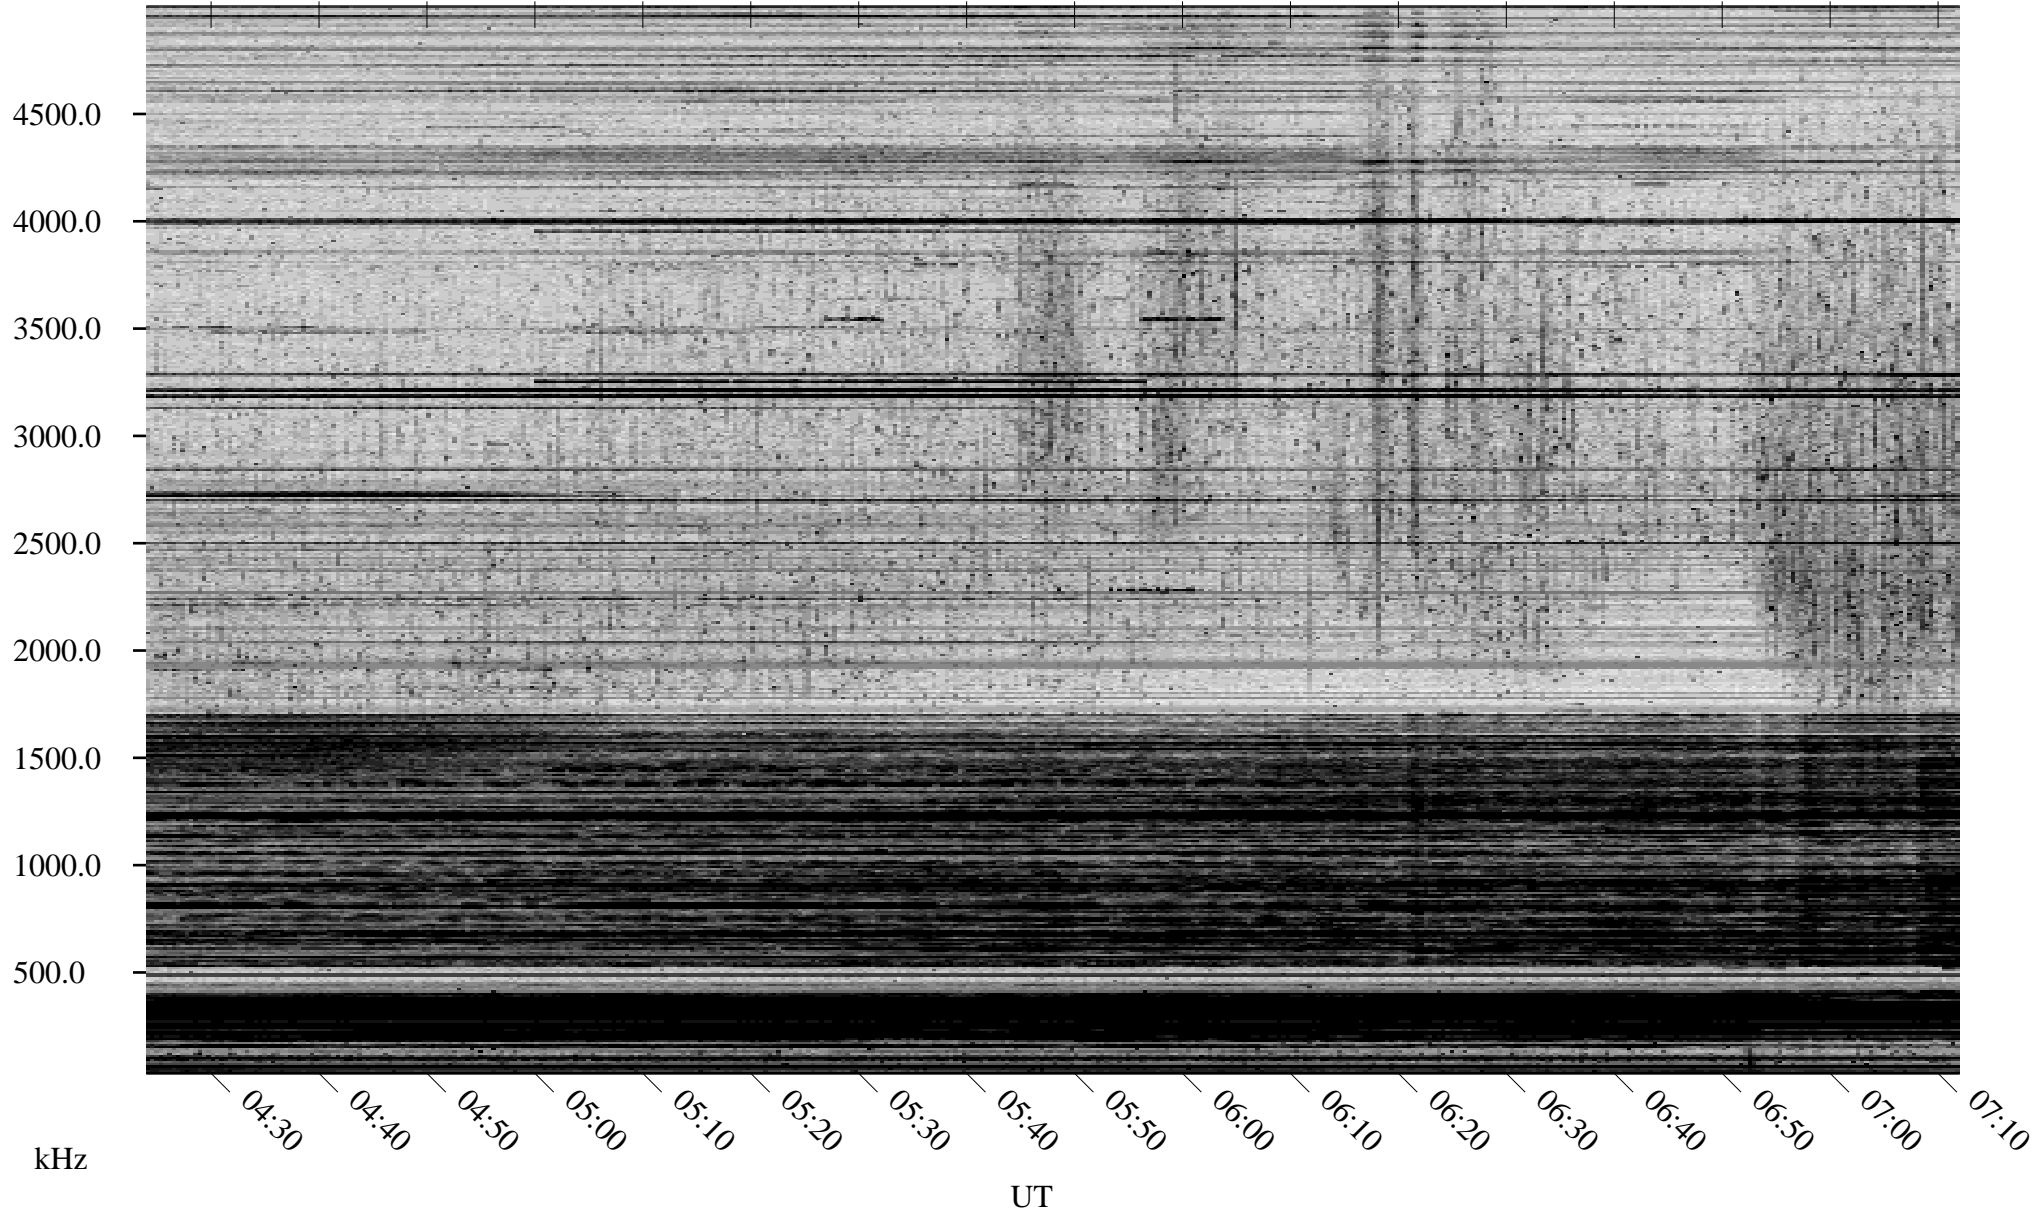

10/30/2006 Churchill, Manitoba

Linear Scale Black = 161 White = 15

CH06303L.R00m max_12

Page 1

10/30/2006 Churchill, Manitoba

Linear Scale Black = 161 White = 15

CH06303L.R00m max_12

Page 2

10/31/2006 Churchill, Manitoba

Linear Scale Black = 161 White = 15

CH06303L.R00m max_12

Page 3

10/31/2006 Churchill, Manitoba

Linear Scale Black = 161 White = 15

CH06303L.R00m max_12

Page 4

10/31/2006 Churchill, Manitoba

Linear Scale Black = 161 White = 15

CH06303L.R00m max_12

Page 5

10/31/2006 Churchill, Manitoba

Linear Scale Black = 161 White = 15

CH06303L.R00m max_12

Page 6

10/31/2006 Churchill, Manitoba

Linear Scale Black = 161 White = 15

CH06303L.R00m max_12

Page 7

10/31/2006 Churchill, Manitoba

Linear Scale Black = 161 White = 15

CH06303L.R00m max_12

Page 8