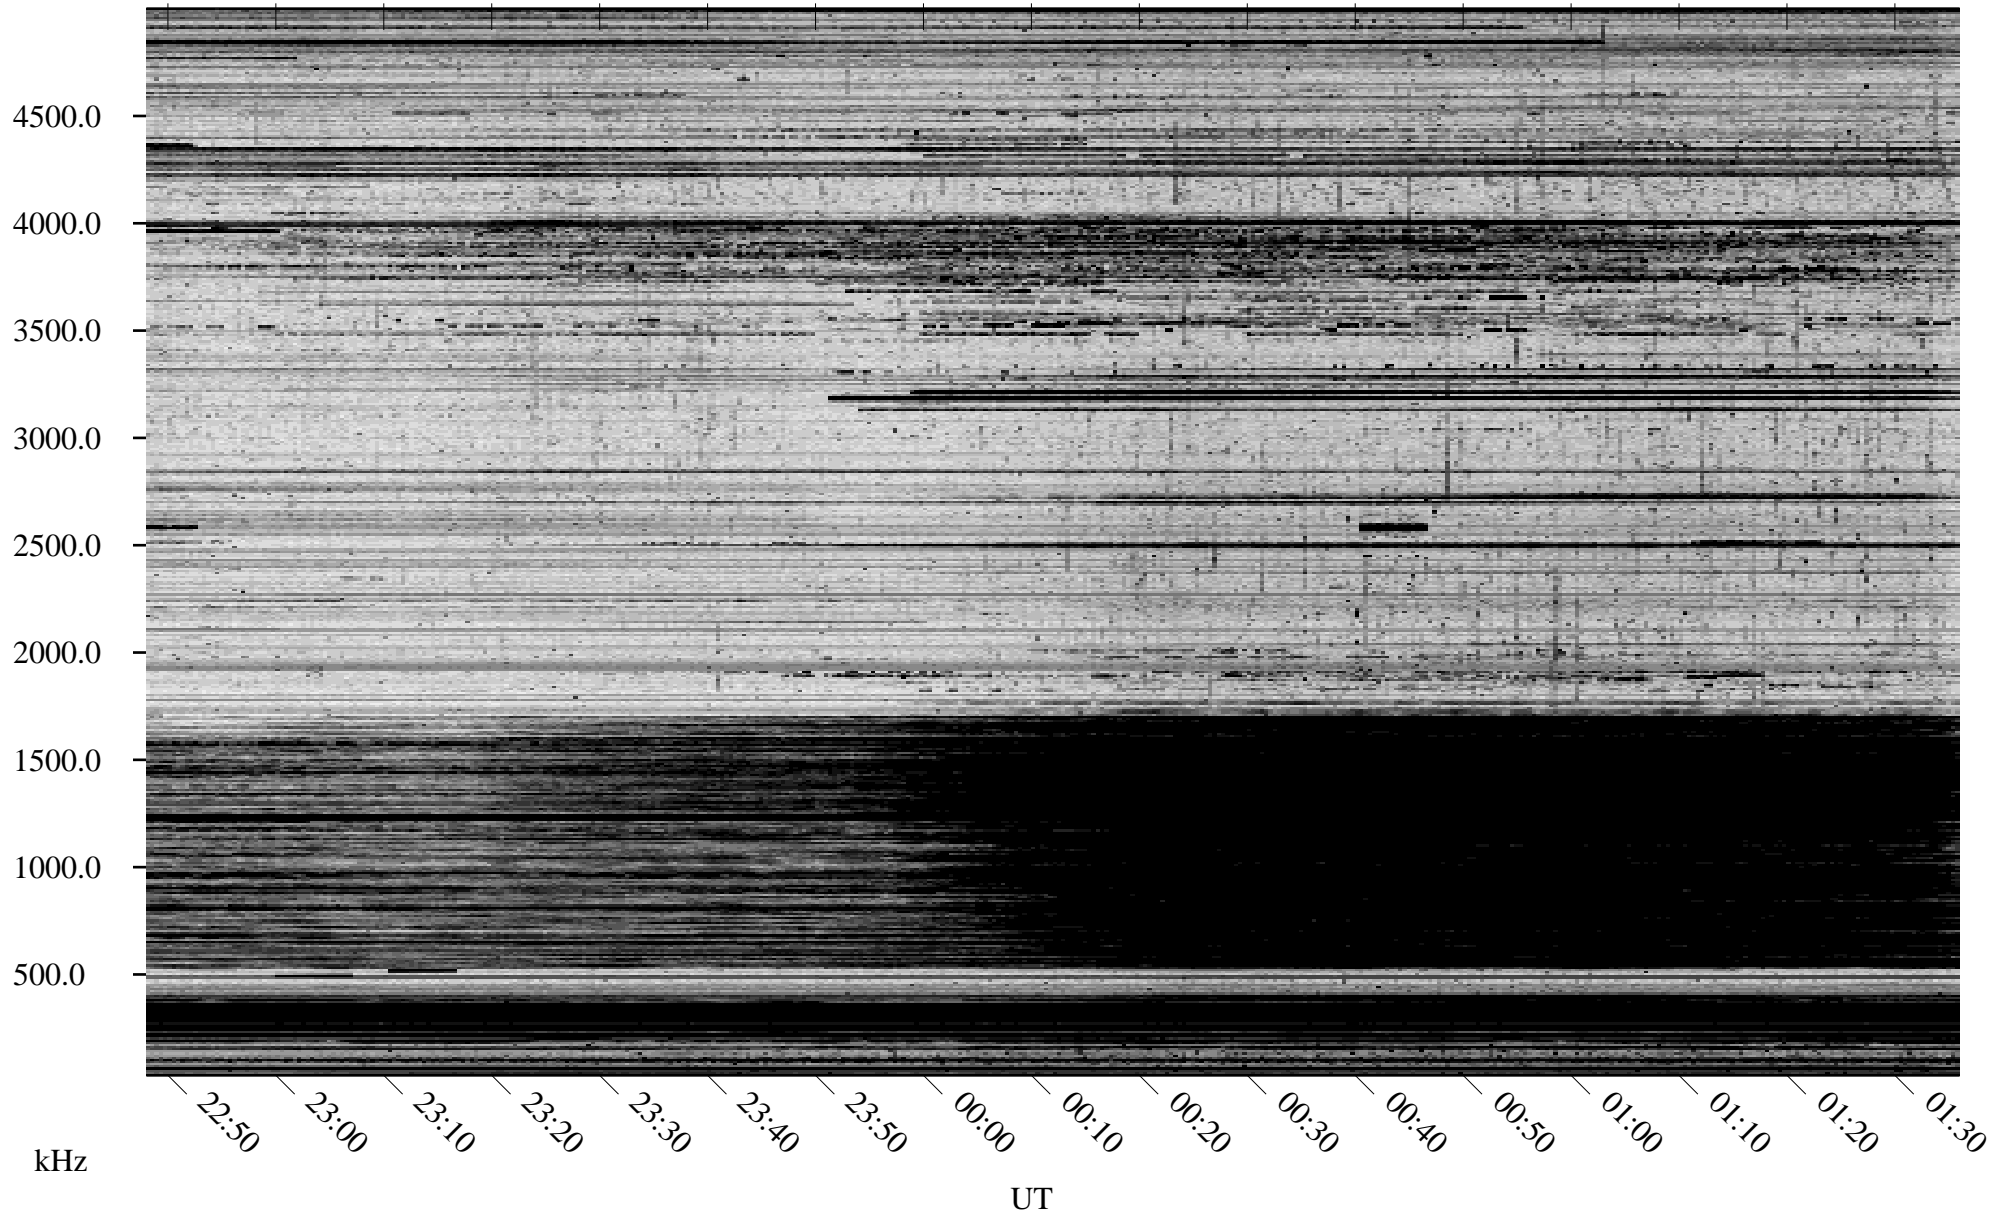

10/30/2006 Churchill, Manitoba

Linear Scale Black = 161 White = 15

CH06303L.R00m max_12

Page 1

10/30/2006 Churchill, Manitoba

Linear Scale Black = 161 White = 15

CH06303L.R00m max_12

Page 2

10/31/2006 Churchill, Manitoba

Linear Scale Black = 161 White = 15

CH06303L.R00m max_12

Page 3

10/31/2006 Churchill, Manitoba

Linear Scale Black = 161 White = 15

CH06303L.R00m max_12

Page 4

10/31/2006 Churchill, Manitoba

Linear Scale Black = 161 White = 15

CH06303L.R00m max_12

Page 5

10/31/2006 Churchill, Manitoba

Linear Scale Black = 161 White = 15

CH06303L.R00m max_12

Page 6

10/31/2006 Churchill, Manitoba

Linear Scale Black = 161 White = 15

CH06303L.R00m max_12

Page 7

10/31/2006 Churchill, Manitoba

Linear Scale Black = 161 White = 15

CH06303L.R00m max_12

Page 8