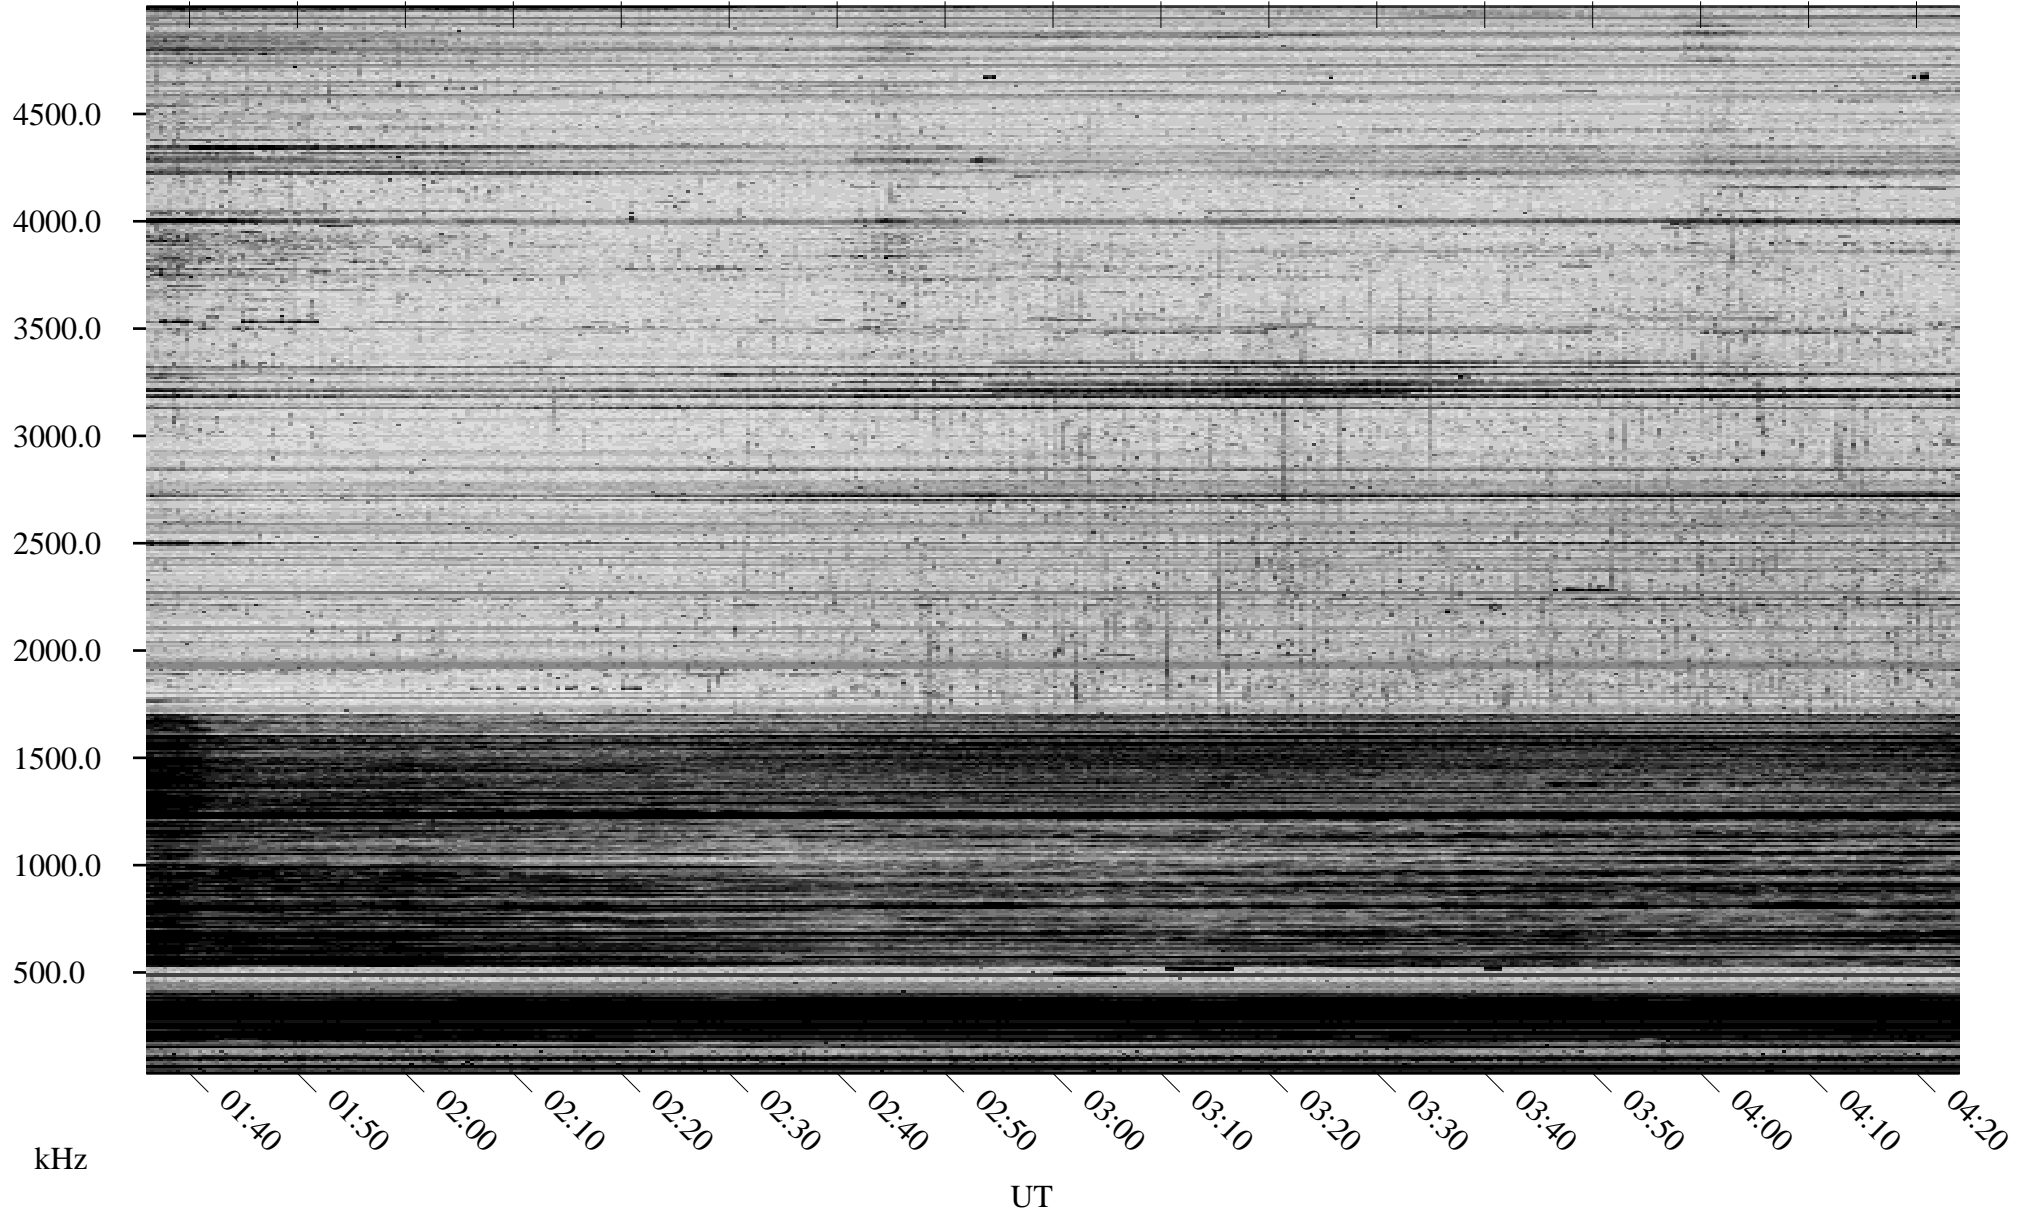

10/30/2006 Churchill, Manitoba

Linear Scale Black = 161 White = 15

CH06303L.R00m max_12

Page 1

10/30/2006 Churchill, Manitoba

Linear Scale Black = 161 White = 15

CH06303L.R00m max_12

Page 2

10/31/2006 Churchill, Manitoba

Linear Scale Black = 161 White = 15

CH06303L.R00m max_12

Page 3

10/31/2006 Churchill, Manitoba

Linear Scale Black = 161 White = 15

CH06303L.R00m max_12

Page 4

10/31/2006 Churchill, Manitoba

Linear Scale Black = 161 White = 15

CH06303L.R00m max_12

Page 5

10/31/2006 Churchill, Manitoba

Linear Scale Black = 161 White = 15

CH06303L.R00m max_12

Page 6

10/31/2006 Churchill, Manitoba

Linear Scale Black = 161 White = 15

CH06303L.R00m max_12

Page 7

10/31/2006 Churchill, Manitoba

Linear Scale Black = 161 White = 15

CH06303L.R00m max_12

Page 8