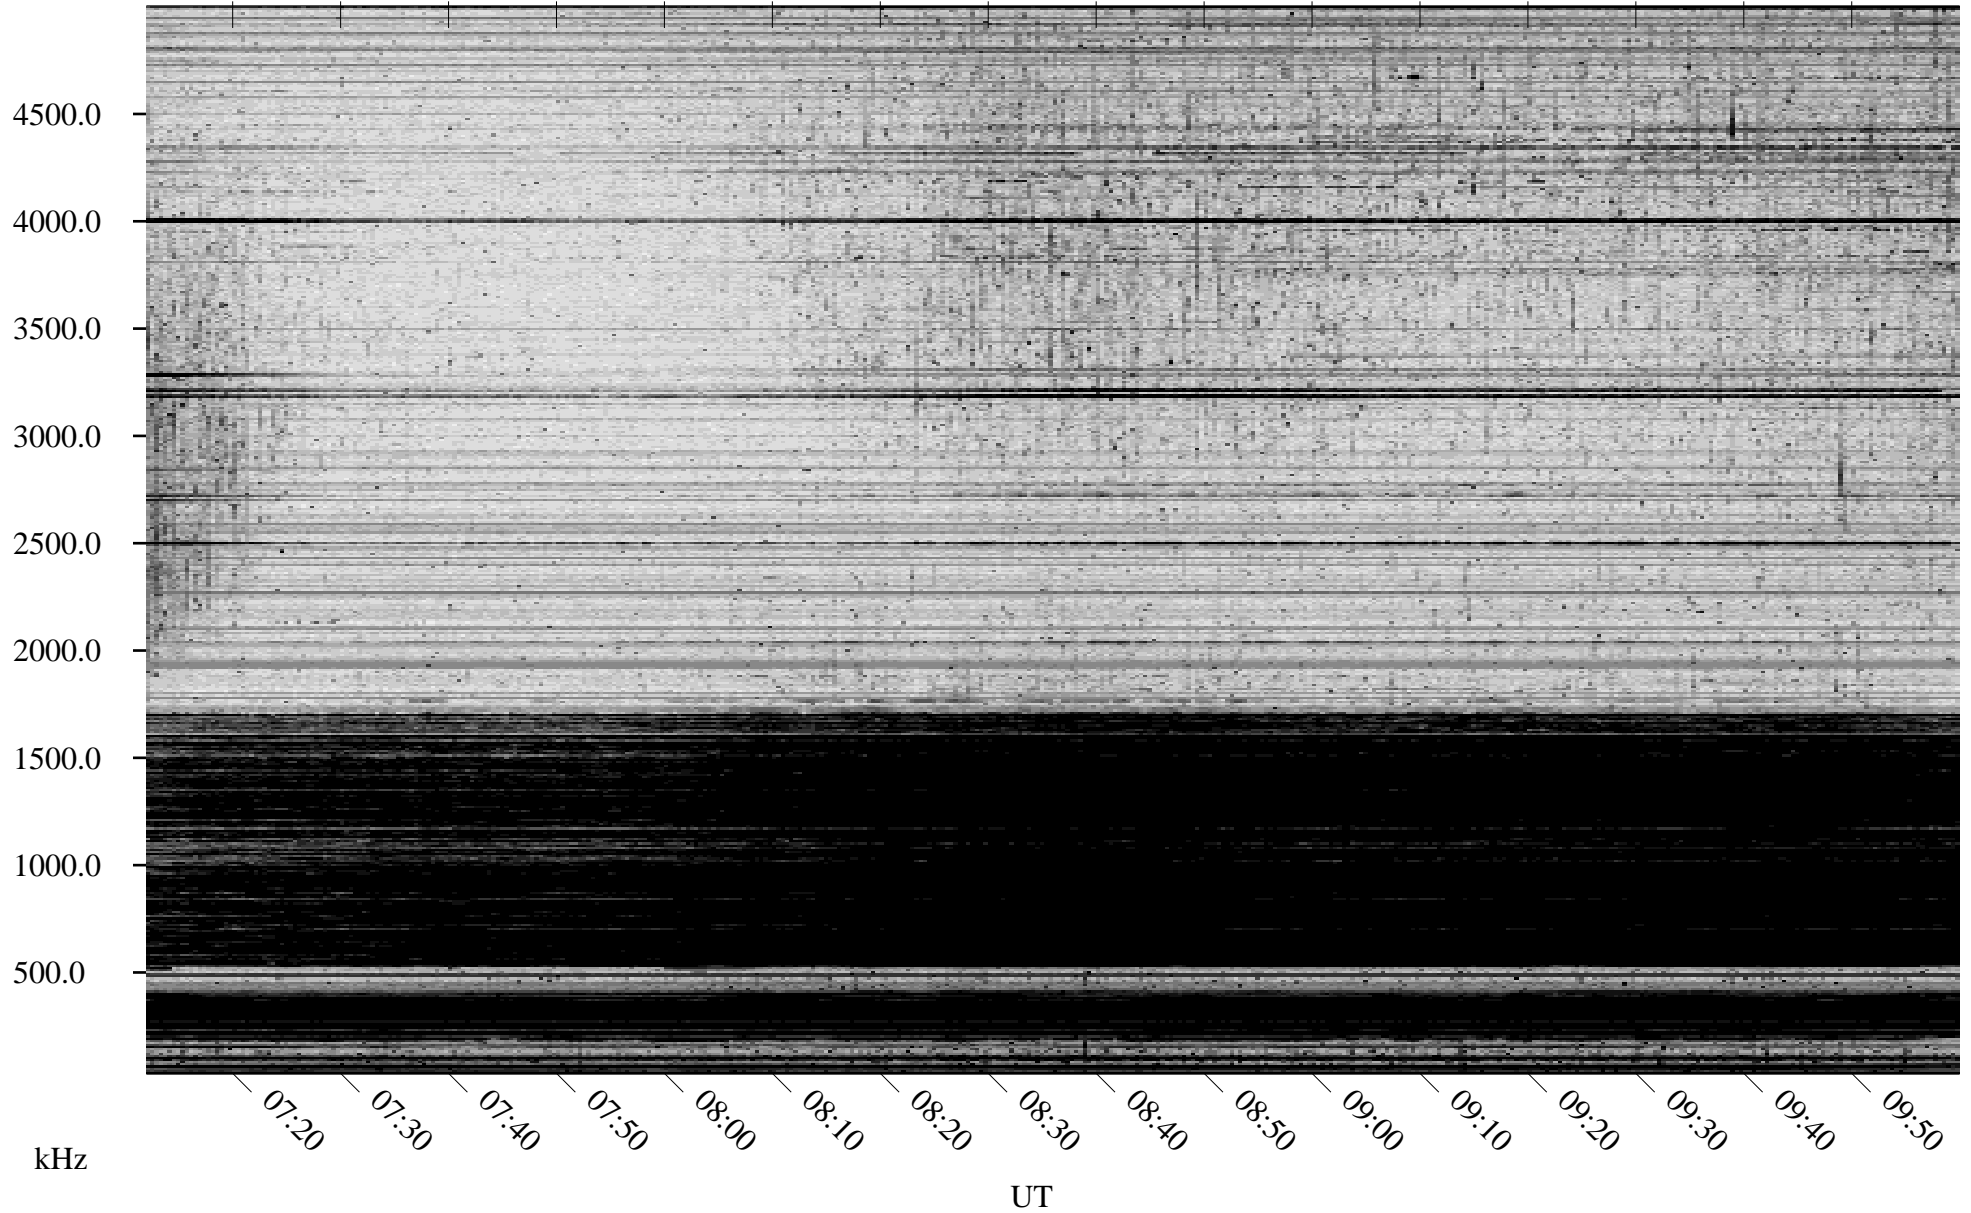

10/30/2006 Churchill, Manitoba

Linear Scale Black = 161 White = 15

CH06303L.R00m max_12

Page 1

10/30/2006 Churchill, Manitoba

Linear Scale Black = 161 White = 15

CH06303L.R00m max_12

Page 2

10/31/2006 Churchill, Manitoba

Linear Scale Black = 161 White = 15

CH06303L.R00m max_12

Page 3

10/31/2006 Churchill, Manitoba

Linear Scale Black = 161 White = 15

CH06303L.R00m max_12

Page 4

10/31/2006 Churchill, Manitoba

Linear Scale Black = 161 White = 15

CH06303L.R00m max_12

Page 5

10/31/2006 Churchill, Manitoba

Linear Scale Black = 161 White = 15

CH06303L.R00m max_12

Page 6

10/31/2006 Churchill, Manitoba

Linear Scale Black = 161 White = 15

CH06303L.R00m max_12

Page 7

10/31/2006 Churchill, Manitoba

Linear Scale Black = 161 White = 15

CH06303L.R00m max_12

Page 8