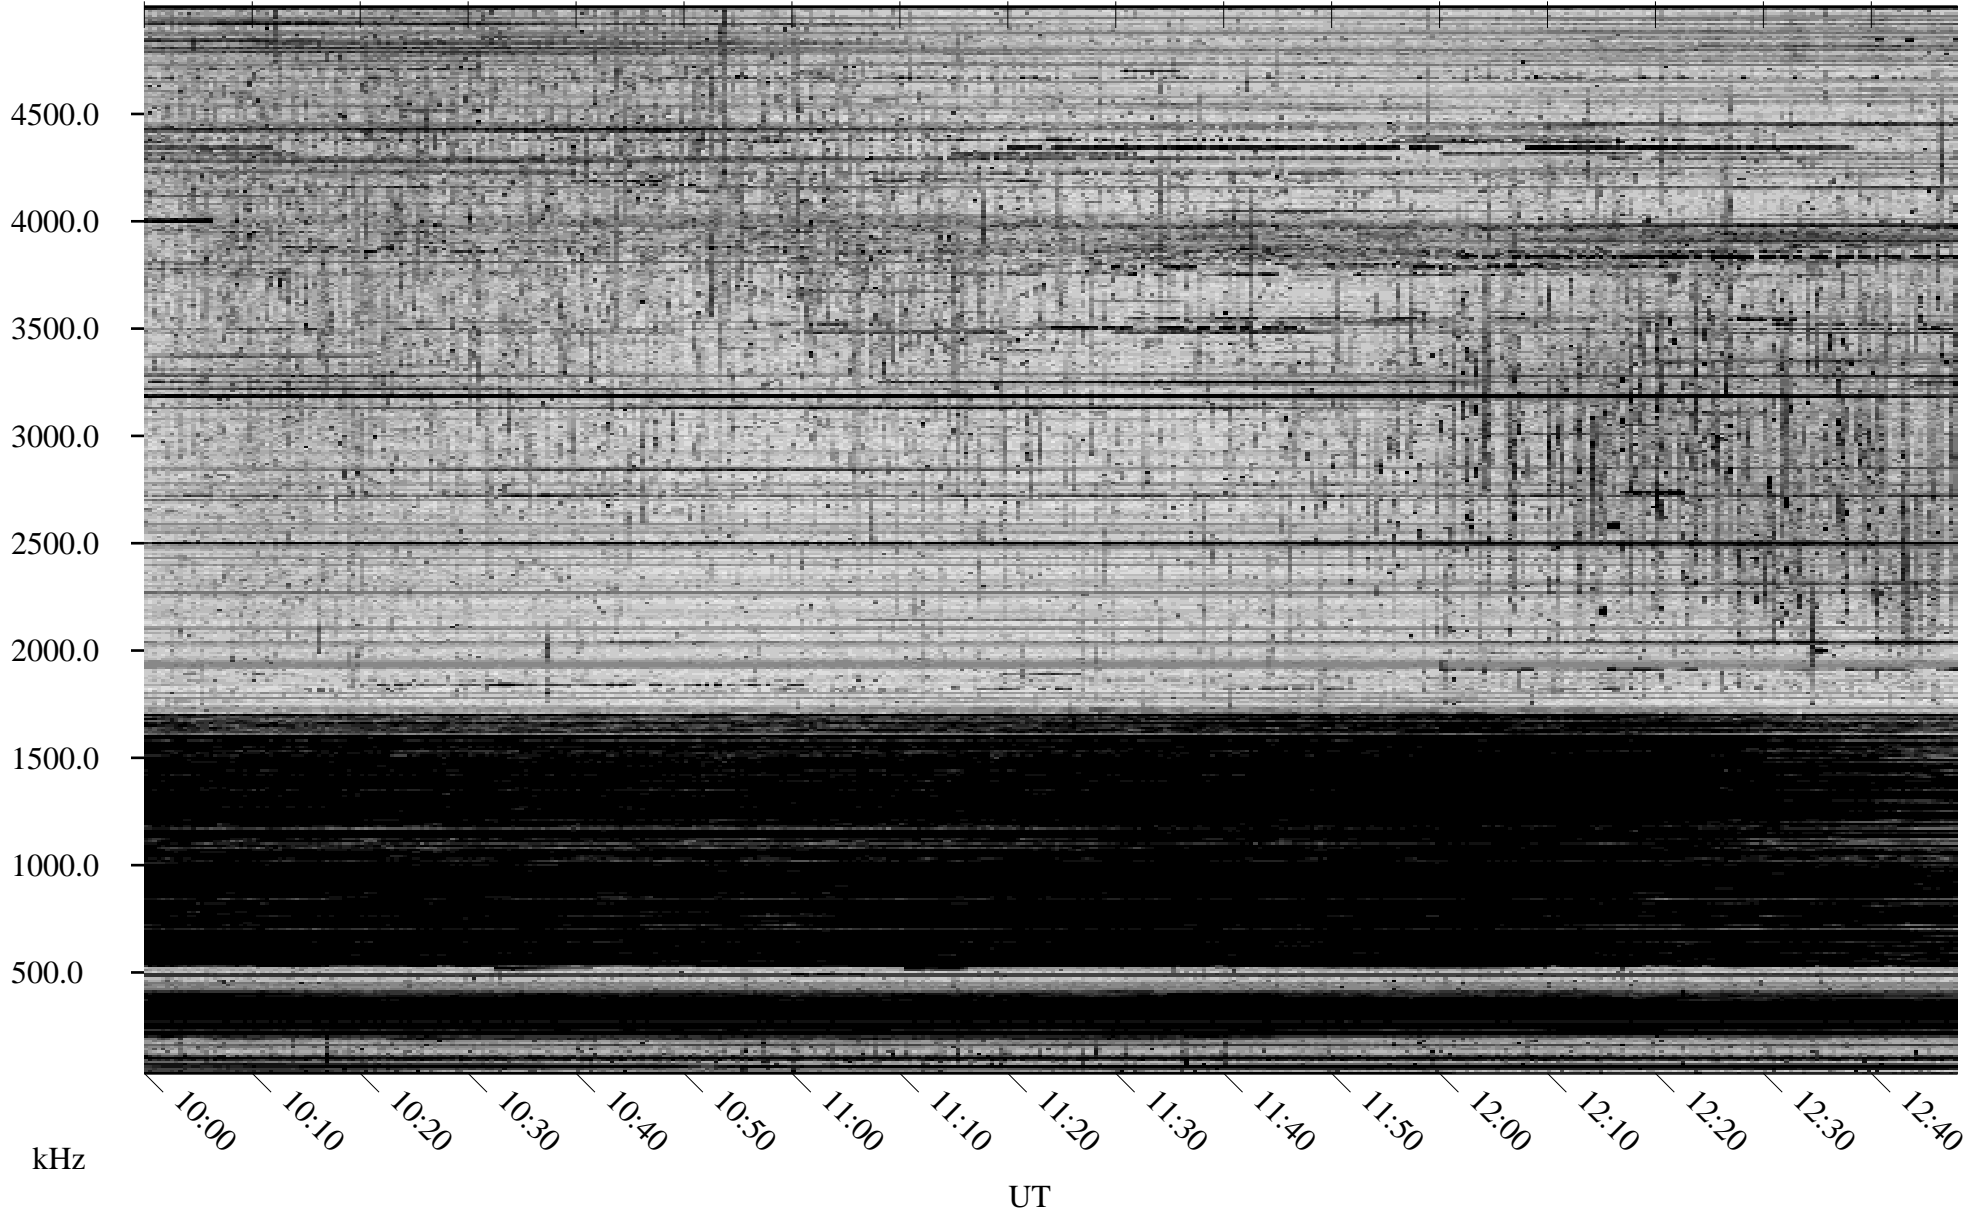

10/30/2006 Churchill, Manitoba

Linear Scale Black = 161 White = 15

CH06303L.R00m max_12

Page 1

10/30/2006 Churchill, Manitoba

Linear Scale Black = 161 White = 15

CH06303L.R00m max_12

Page 2

10/31/2006 Churchill, Manitoba

Linear Scale Black = 161 White = 15

CH06303L.R00m max_12

Page 3

10/31/2006 Churchill, Manitoba

Linear Scale Black = 161 White = 15

CH06303L.R00m max_12

Page 4

10/31/2006 Churchill, Manitoba

Linear Scale Black = 161 White = 15

CH06303L.R00m max_12

Page 5

10/31/2006 Churchill, Manitoba

Linear Scale Black = 161 White = 15

CH06303L.R00m max_12

Page 6

10/31/2006 Churchill, Manitoba

Linear Scale Black = 161 White = 15

CH06303L.R00m max_12

Page 7

10/31/2006 Churchill, Manitoba

Linear Scale Black = 161 White = 15

CH06303L.R00m max_12

Page 8