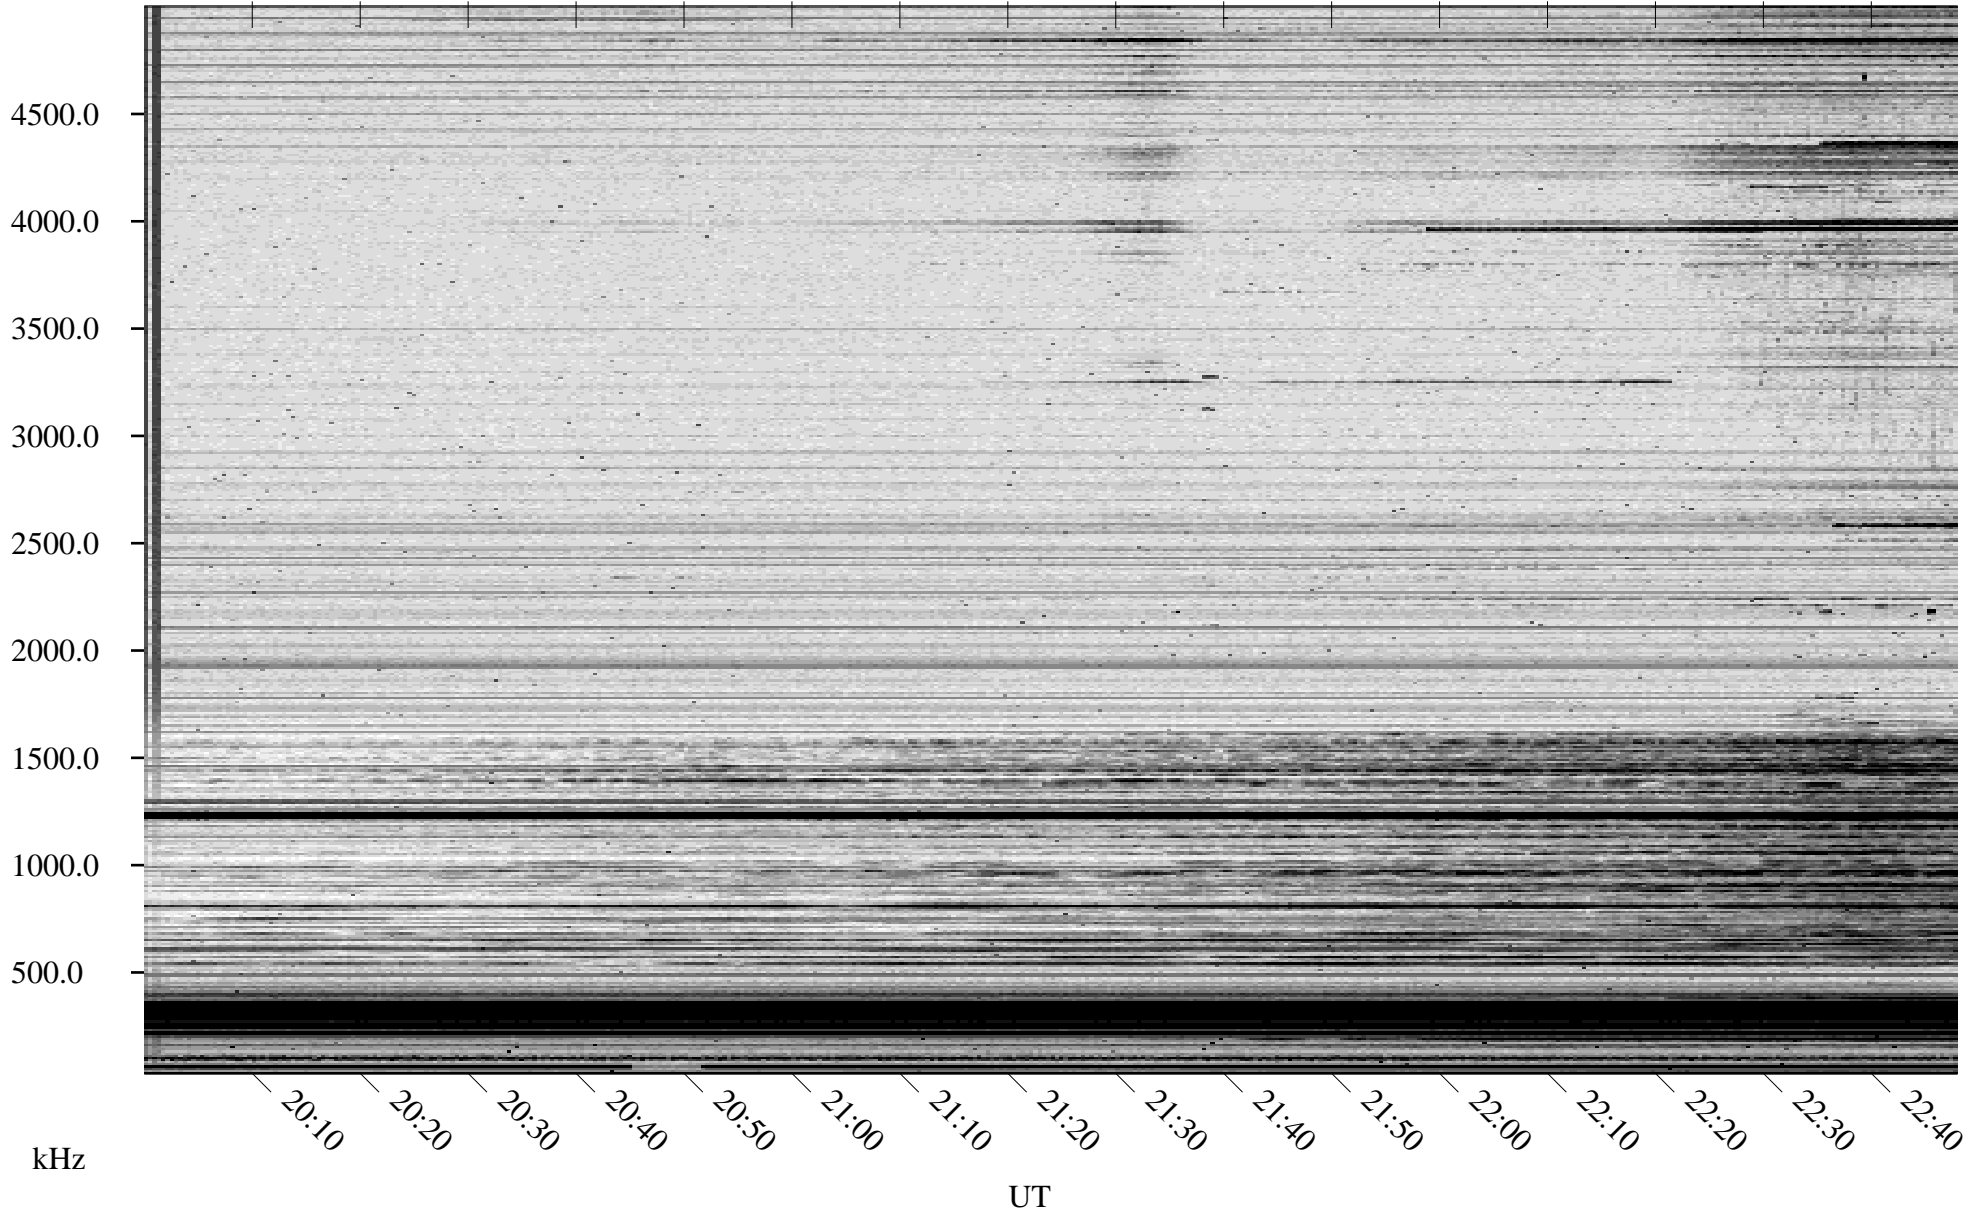

10/30/2006 Churchill, Manitoba

Linear Scale Black = 161 White = 15

CH06303L.R00m max_12

Page 1

10/30/2006 Churchill, Manitoba

Linear Scale Black = 161 White = 15

CH06303L.R00m max_12

Page 2

10/31/2006 Churchill, Manitoba

Linear Scale Black = 161 White = 15

CH06303L.R00m max_12

Page 3

10/31/2006 Churchill, Manitoba

Linear Scale Black = 161 White = 15

CH06303L.R00m max_12

Page 4

10/31/2006 Churchill, Manitoba

Linear Scale Black = 161 White = 15

CH06303L.R00m max_12

Page 5

10/31/2006 Churchill, Manitoba

Linear Scale Black = 161 White = 15

CH06303L.R00m max_12

Page 6

10/31/2006 Churchill, Manitoba

Linear Scale Black = 161 White = 15

CH06303L.R00m max_12

Page 7

10/31/2006 Churchill, Manitoba

Linear Scale Black = 161 White = 15

CH06303L.R00m max_12

Page 8