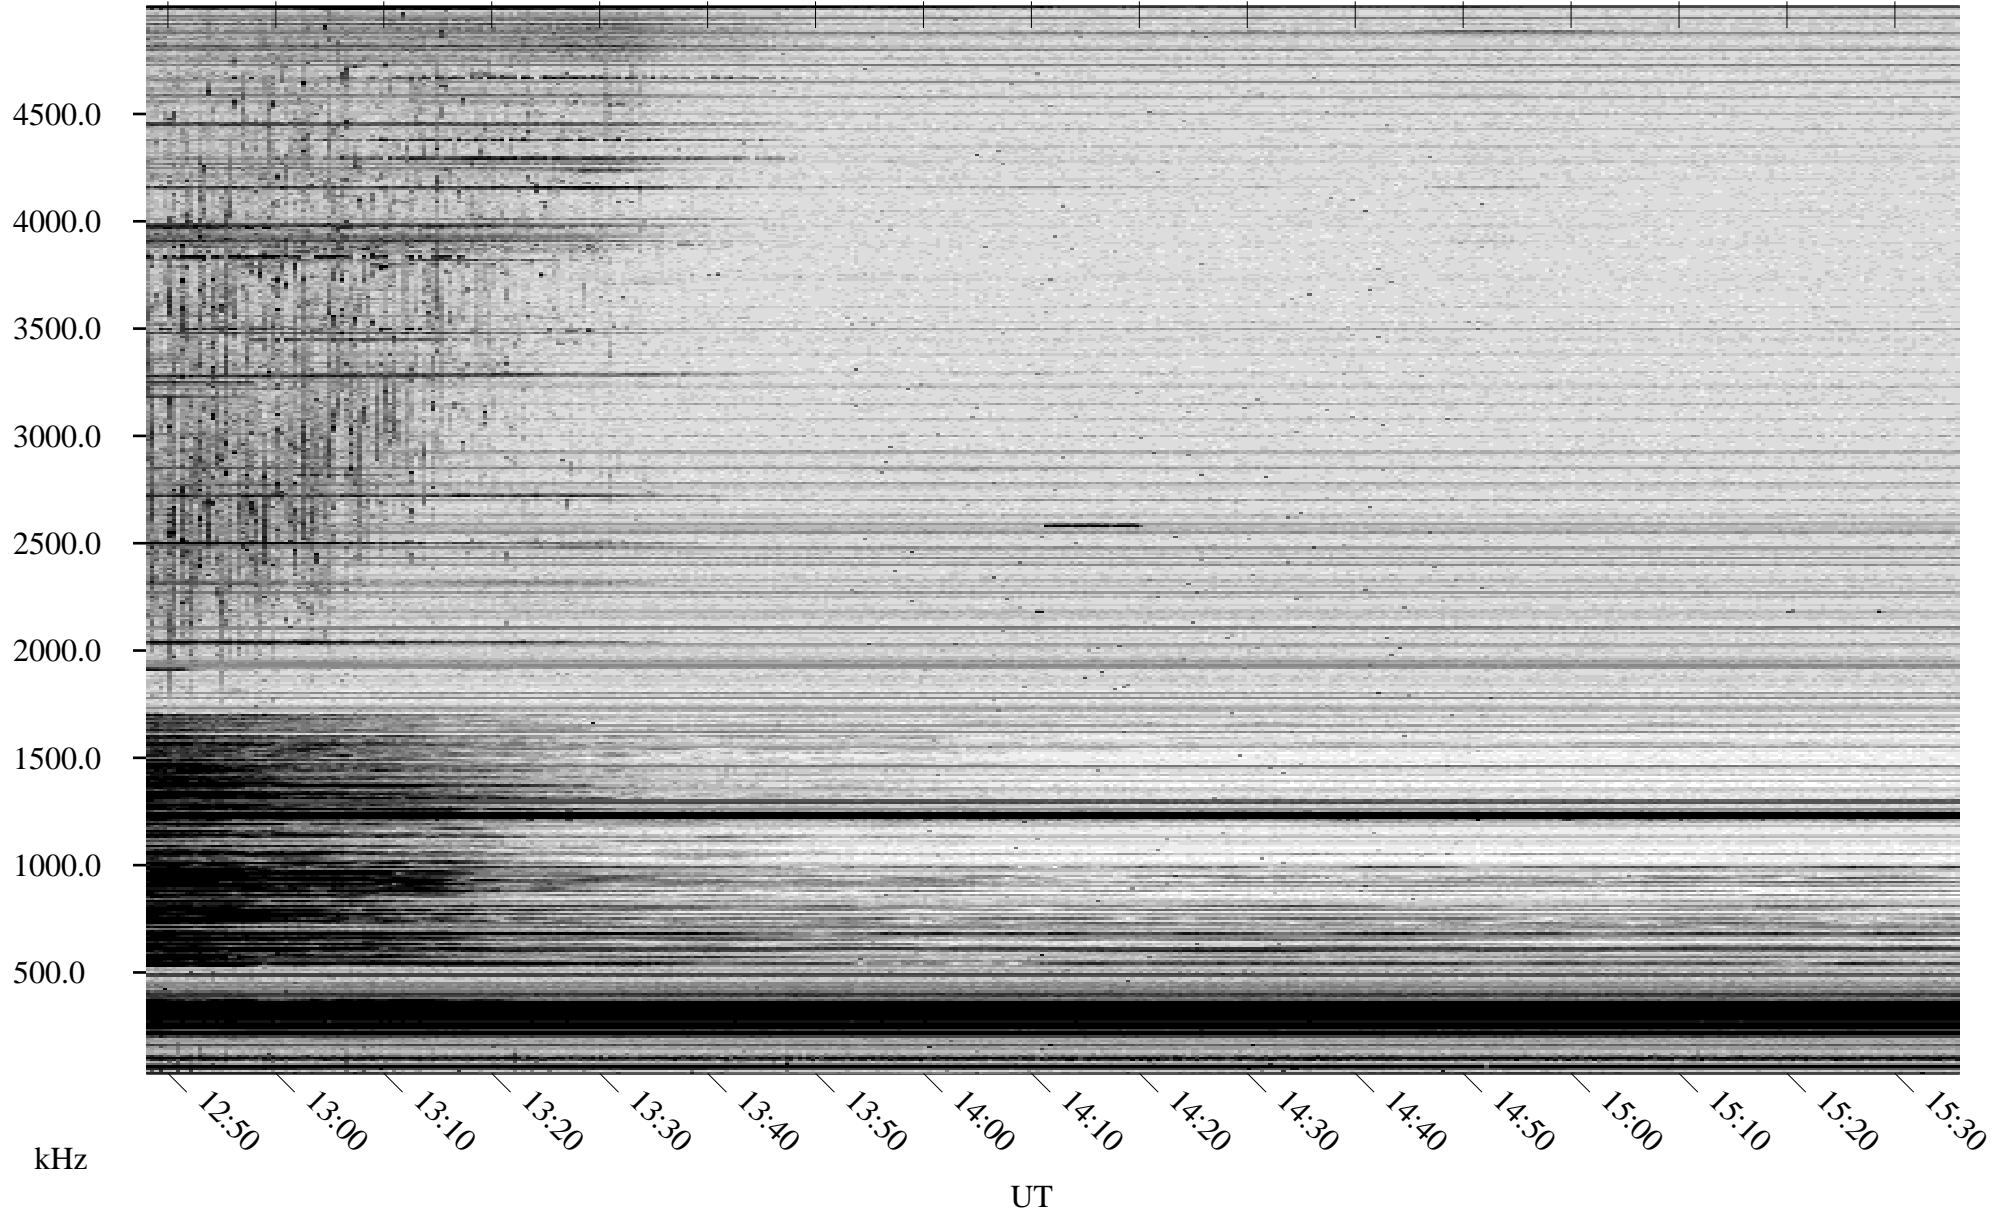

10/30/2006 Churchill, Manitoba

Linear Scale Black = 161 White = 15

CH06303L.R00m max_12

Page 1

10/30/2006 Churchill, Manitoba

Linear Scale Black = 161 White = 15

CH06303L.R00m max_12

Page 2

10/31/2006 Churchill, Manitoba

Linear Scale Black = 161 White = 15

CH06303L.R00m max_12

Page 3

10/31/2006 Churchill, Manitoba

Linear Scale Black = 161 White = 15

CH06303L.R00m max_12

Page 4

10/31/2006 Churchill, Manitoba

Linear Scale Black = 161 White = 15

CH06303L.R00m max_12

Page 5

10/31/2006 Churchill, Manitoba

Linear Scale Black = 161 White = 15

CH06303L.R00m max_12

Page 6

10/31/2006 Churchill, Manitoba

Linear Scale Black = 161 White = 15

CH06303L.R00m max_12

Page 7

10/31/2006 Churchill, Manitoba

Linear Scale Black = 161 White = 15

CH06303L.R00m max_12

Page 8