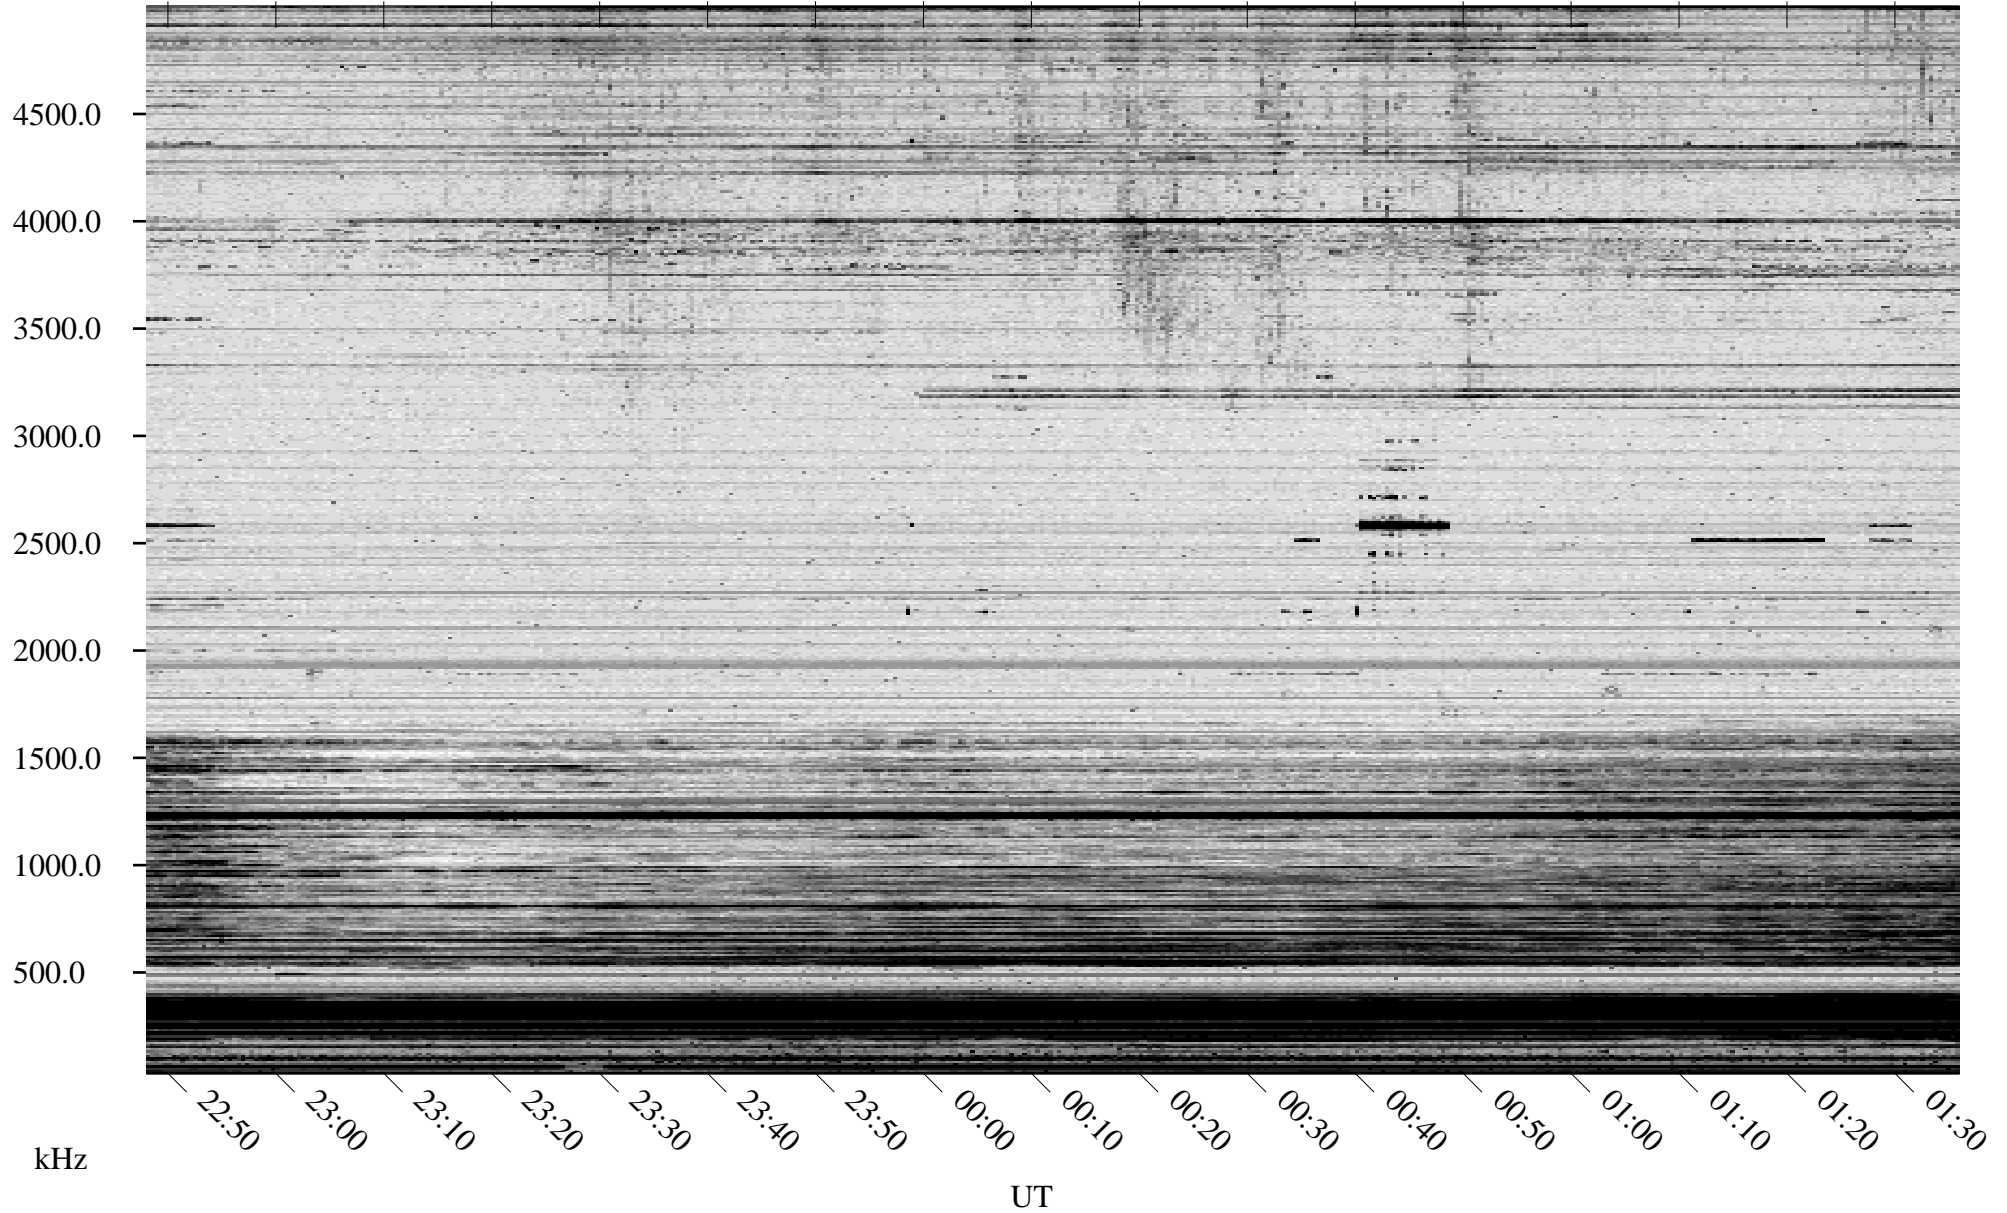

10/31/2006 Churchill, Manitoba

Linear Scale Black = 161 White = 15

CH06304L.R00m max_12

Page 1

10/31/2006 Churchill, Manitoba

Linear Scale Black = 161 White = 15

CH06304L.R00m max_12

Page 2

11/01/2006 Churchill, Manitoba

Linear Scale Black = 161 White = 15

CH06304L.R00m max_12

Page 3

11/01/2006 Churchill, Manitoba

Linear Scale Black = 161 White = 15

CH06304L.R00m max_12

Page 4

11/01/2006 Churchill, Manitoba

Linear Scale Black = 161 White = 15

CH06304L.R00m max_12

Page 5

11/01/2006 Churchill, Manitoba

Linear Scale Black = 161 White = 15

CH06304L.R00m max_12

Page 6

11/01/2006 Churchill, Manitoba

Linear Scale Black = 161 White = 15

CH06304L.R00m max_12

Page 7

11/01/2006 Churchill, Manitoba

Linear Scale Black = 161 White = 15

CH06304L.R00m max_12