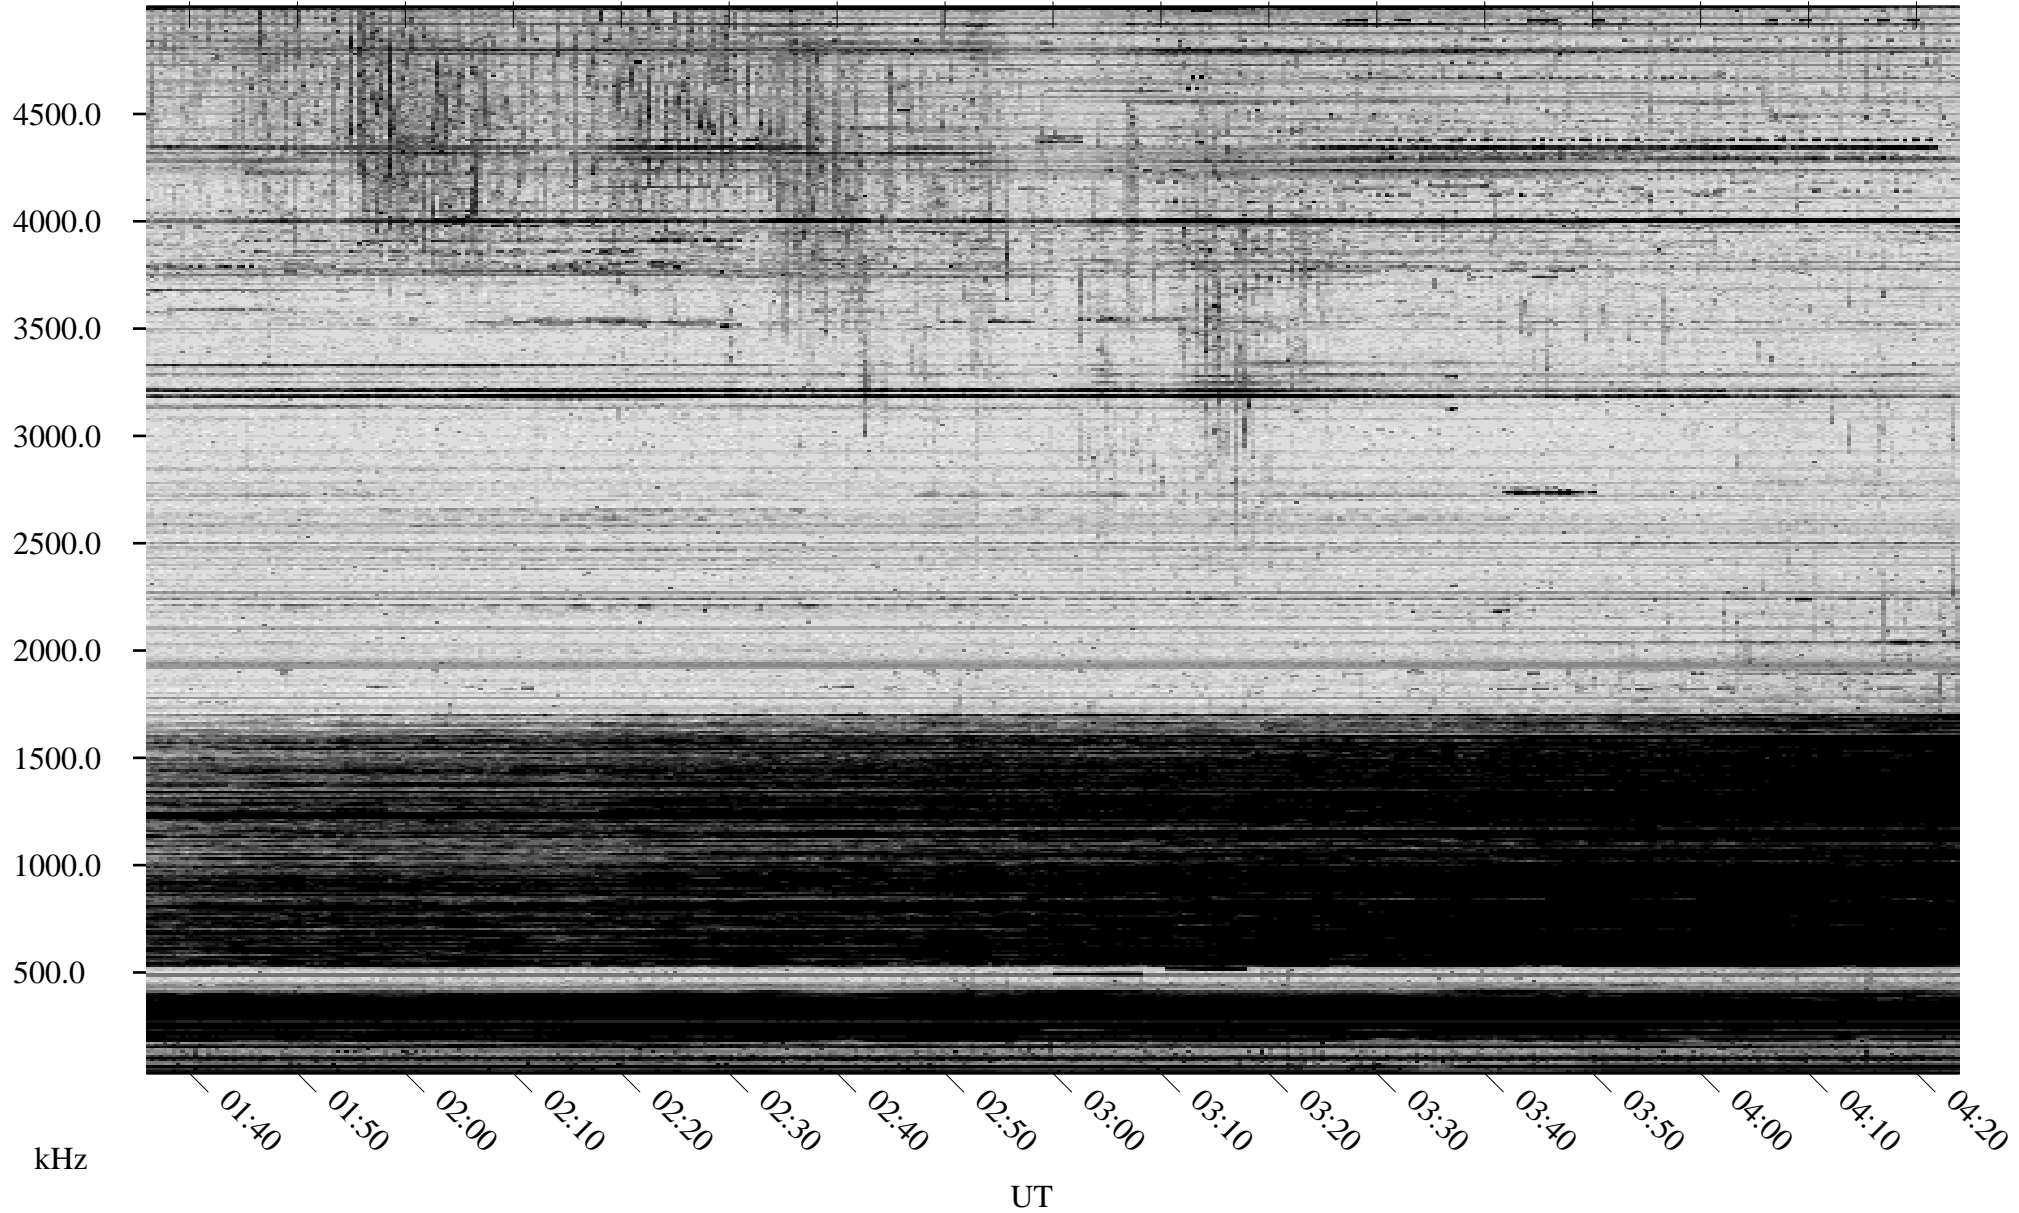

10/31/2006 Churchill, Manitoba

Linear Scale Black = 161 White = 15

CH06304L.R00m max_12

Page 1

10/31/2006 Churchill, Manitoba

Linear Scale Black = 161 White = 15

CH06304L.R00m max_12

Page 2

11/01/2006 Churchill, Manitoba

Linear Scale Black = 161 White = 15

CH06304L.R00m max_12

Page 3

11/01/2006 Churchill, Manitoba

Linear Scale Black = 161 White = 15

CH06304L.R00m max_12

Page 4

11/01/2006 Churchill, Manitoba

Linear Scale Black = 161 White = 15

CH06304L.R00m max_12

Page 5

11/01/2006 Churchill, Manitoba

Linear Scale Black = 161 White = 15

CH06304L.R00m max_12

Page 6

11/01/2006 Churchill, Manitoba

Linear Scale Black = 161 White = 15

CH06304L.R00m max_12

Page 7

11/01/2006 Churchill, Manitoba

Linear Scale Black = 161 White = 15

CH06304L.R00m max_12