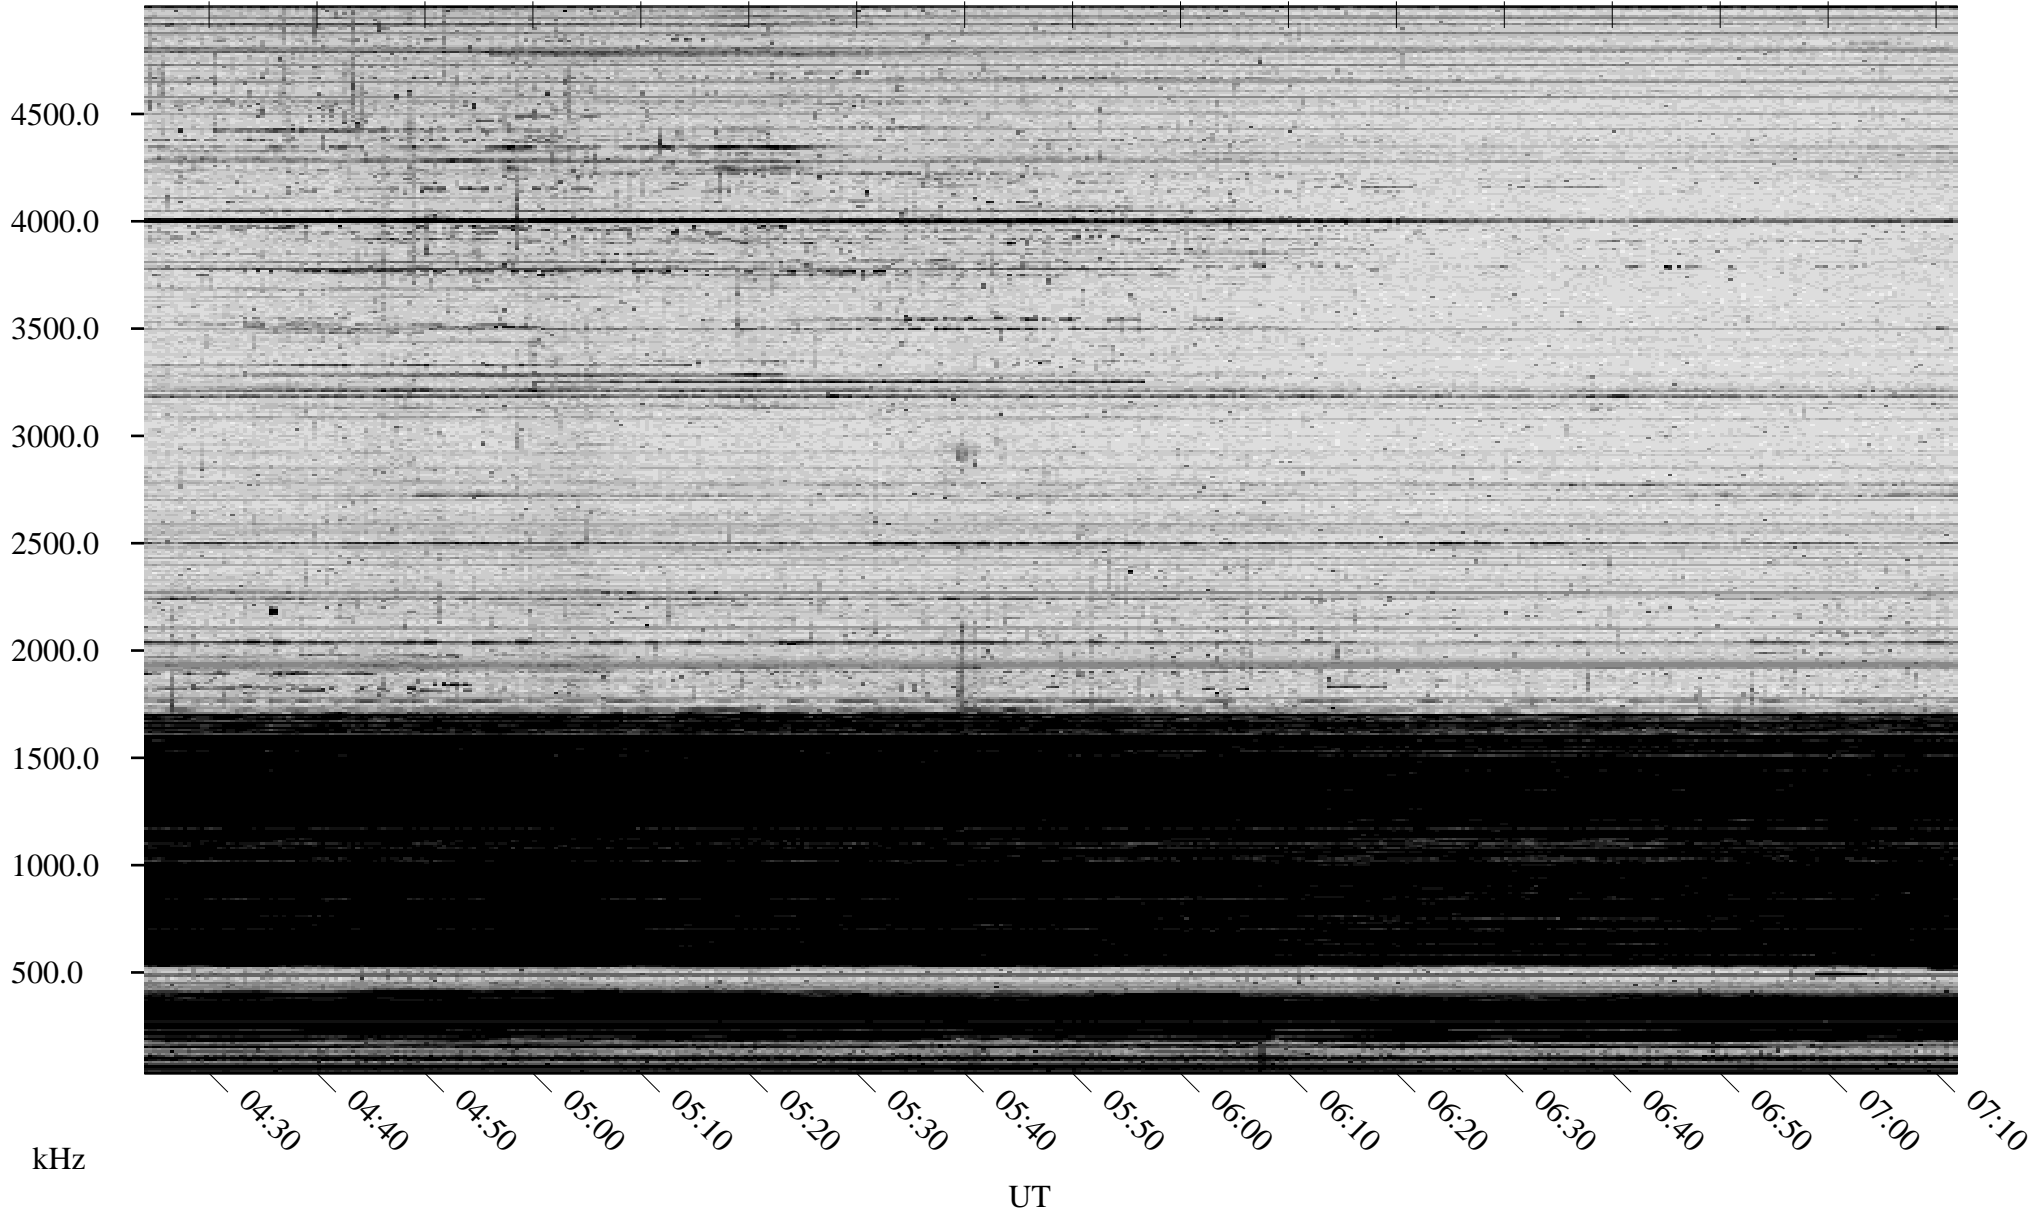

10/31/2006 Churchill, Manitoba

Linear Scale Black = 161 White = 15

CH06304L.R00m max_12

Page 1

10/31/2006 Churchill, Manitoba

Linear Scale Black = 161 White = 15

CH06304L.R00m max_12

Page 2

11/01/2006 Churchill, Manitoba

Linear Scale Black = 161 White = 15

CH06304L.R00m max_12

Page 3

11/01/2006 Churchill, Manitoba

Linear Scale Black = 161 White = 15

CH06304L.R00m max_12

Page 4

11/01/2006 Churchill, Manitoba

Linear Scale Black = 161 White = 15

CH06304L.R00m max_12

Page 5

11/01/2006 Churchill, Manitoba

Linear Scale Black = 161 White = 15

CH06304L.R00m max_12

Page 6

11/01/2006 Churchill, Manitoba

Linear Scale Black = 161 White = 15

CH06304L.R00m max_12

Page 7

11/01/2006 Churchill, Manitoba

Linear Scale Black = 161 White = 15

CH06304L.R00m max_12