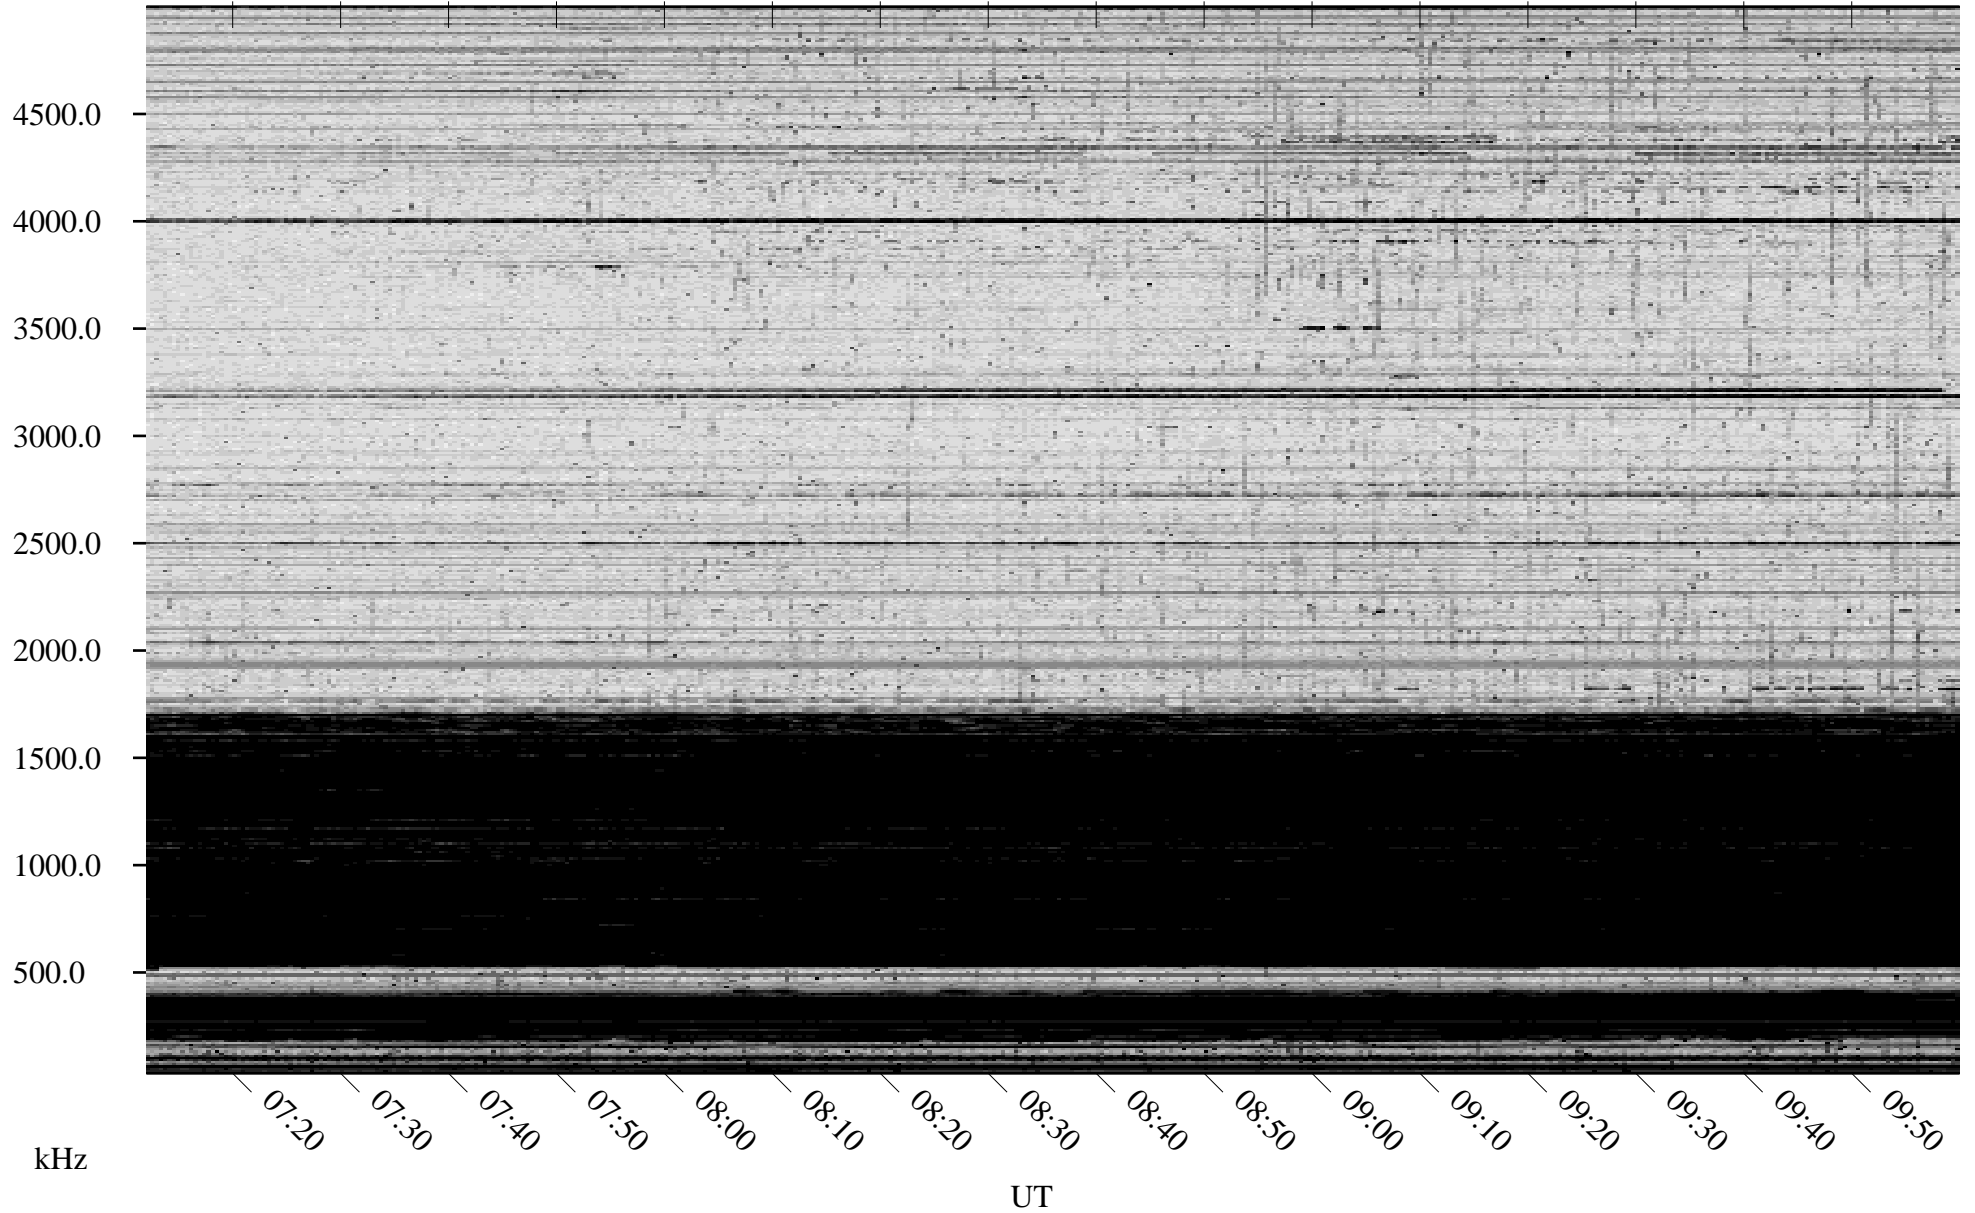

10/31/2006 Churchill, Manitoba

Linear Scale Black = 161 White = 15

CH06304L.R00m max_12

Page 1

10/31/2006 Churchill, Manitoba

Linear Scale Black = 161 White = 15

CH06304L.R00m max_12

Page 2

11/01/2006 Churchill, Manitoba

Linear Scale Black = 161 White = 15

CH06304L.R00m max_12

Page 3

11/01/2006 Churchill, Manitoba

Linear Scale Black = 161 White = 15

CH06304L.R00m max_12

Page 4

11/01/2006 Churchill, Manitoba

Linear Scale Black = 161 White = 15

CH06304L.R00m max_12

Page 5

11/01/2006 Churchill, Manitoba

Linear Scale Black = 161 White = 15

CH06304L.R00m max_12

Page 6

11/01/2006 Churchill, Manitoba

Linear Scale Black = 161 White = 15

CH06304L.R00m max_12

Page 7

11/01/2006 Churchill, Manitoba

Linear Scale Black = 161 White = 15

CH06304L.R00m max_12