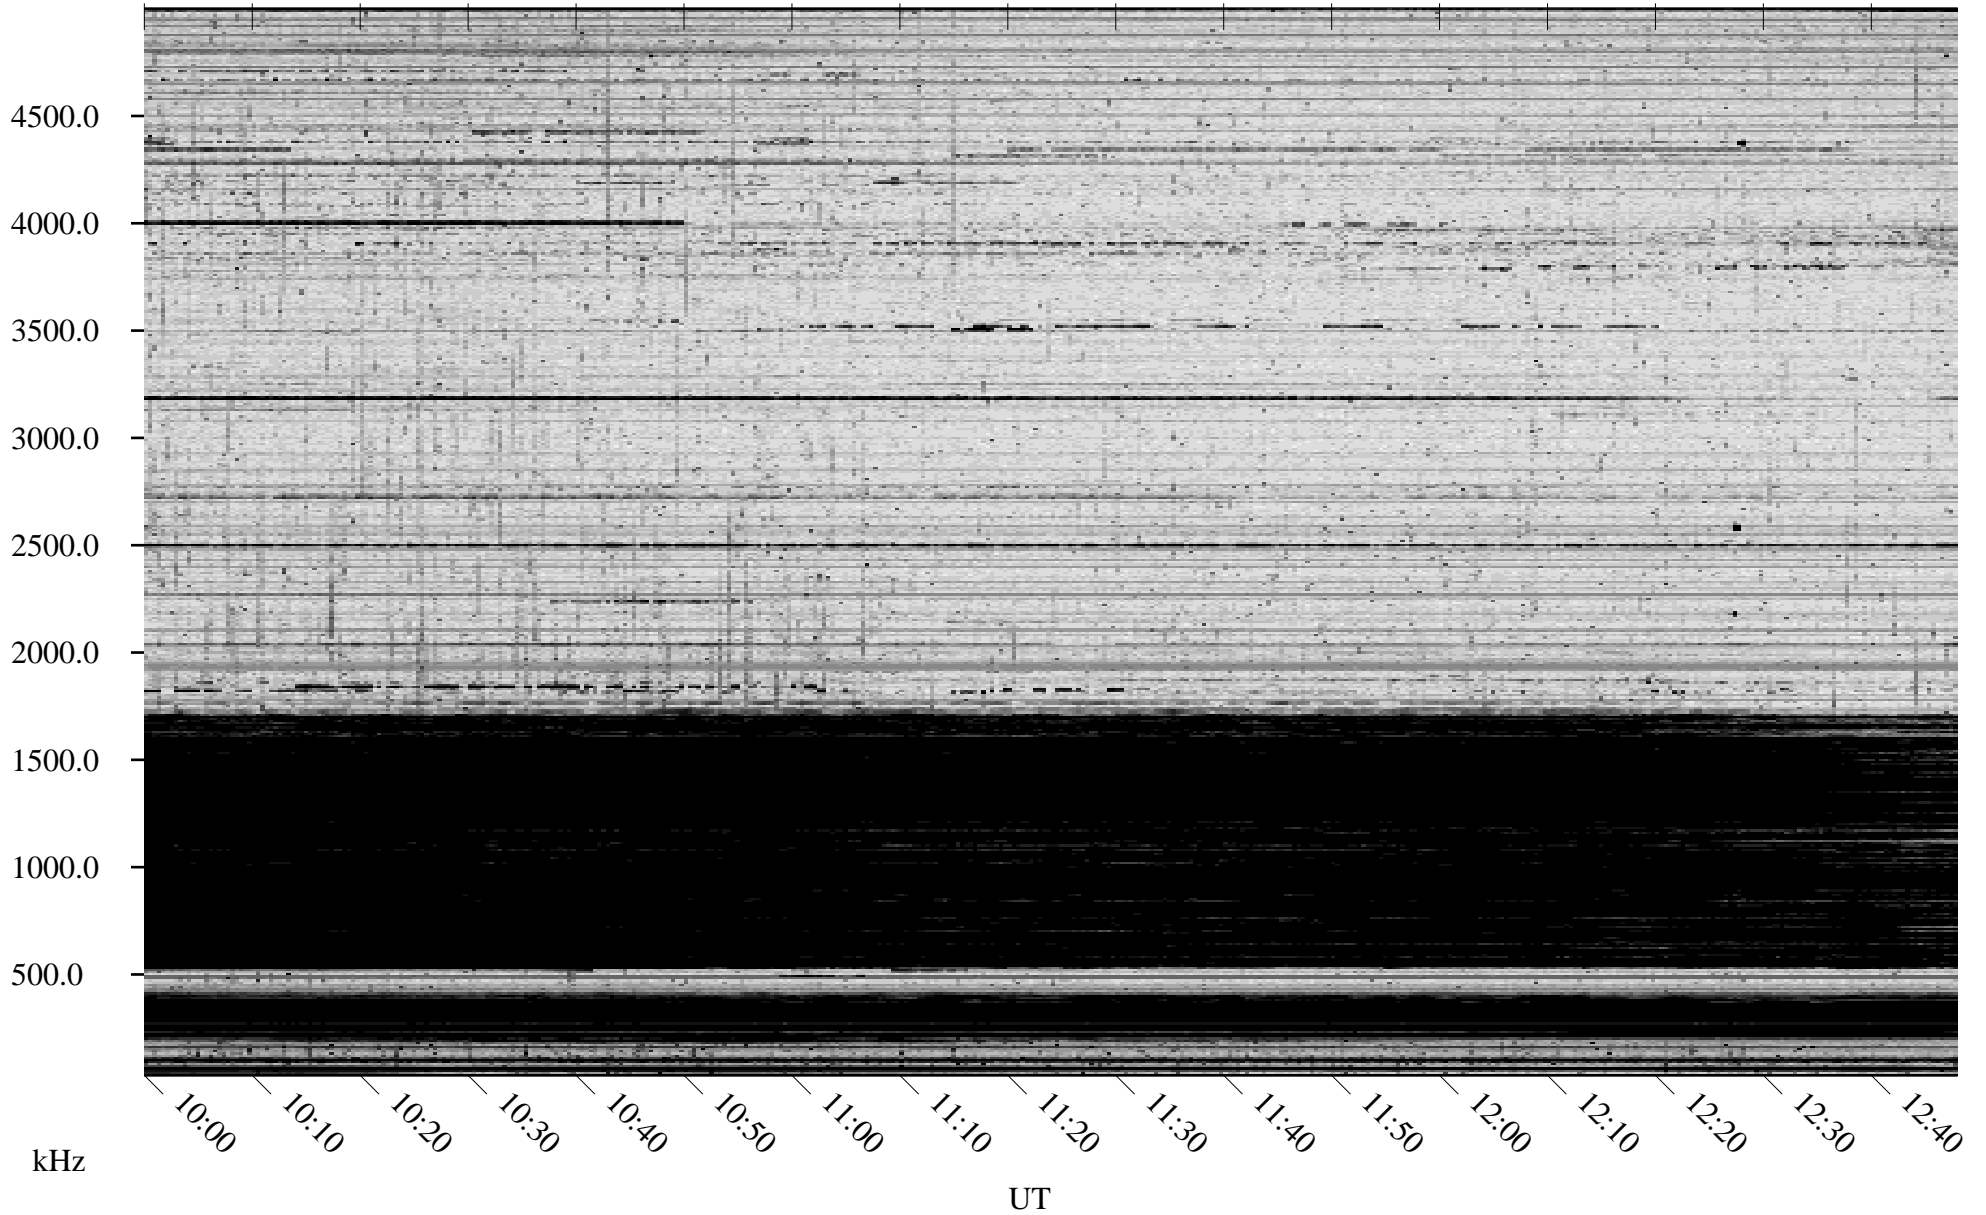

11/01/2006 Churchill, Manitoba

Linear Scale Black = 161 White = 15

CH06304L.R00m max_12

Page 5

11/01/2006 Churchill, Manitoba

Linear Scale Black = 161 White = 15

CH06304L.R00m max_12

Page 6

11/01/2006 Churchill, Manitoba

Linear Scale Black = 161 White = 15

CH06304L.R00m max_12

Page 7

11/01/2006 Churchill, Manitoba

Linear Scale Black = 161 White = 15

CH06304L.R00m max_12