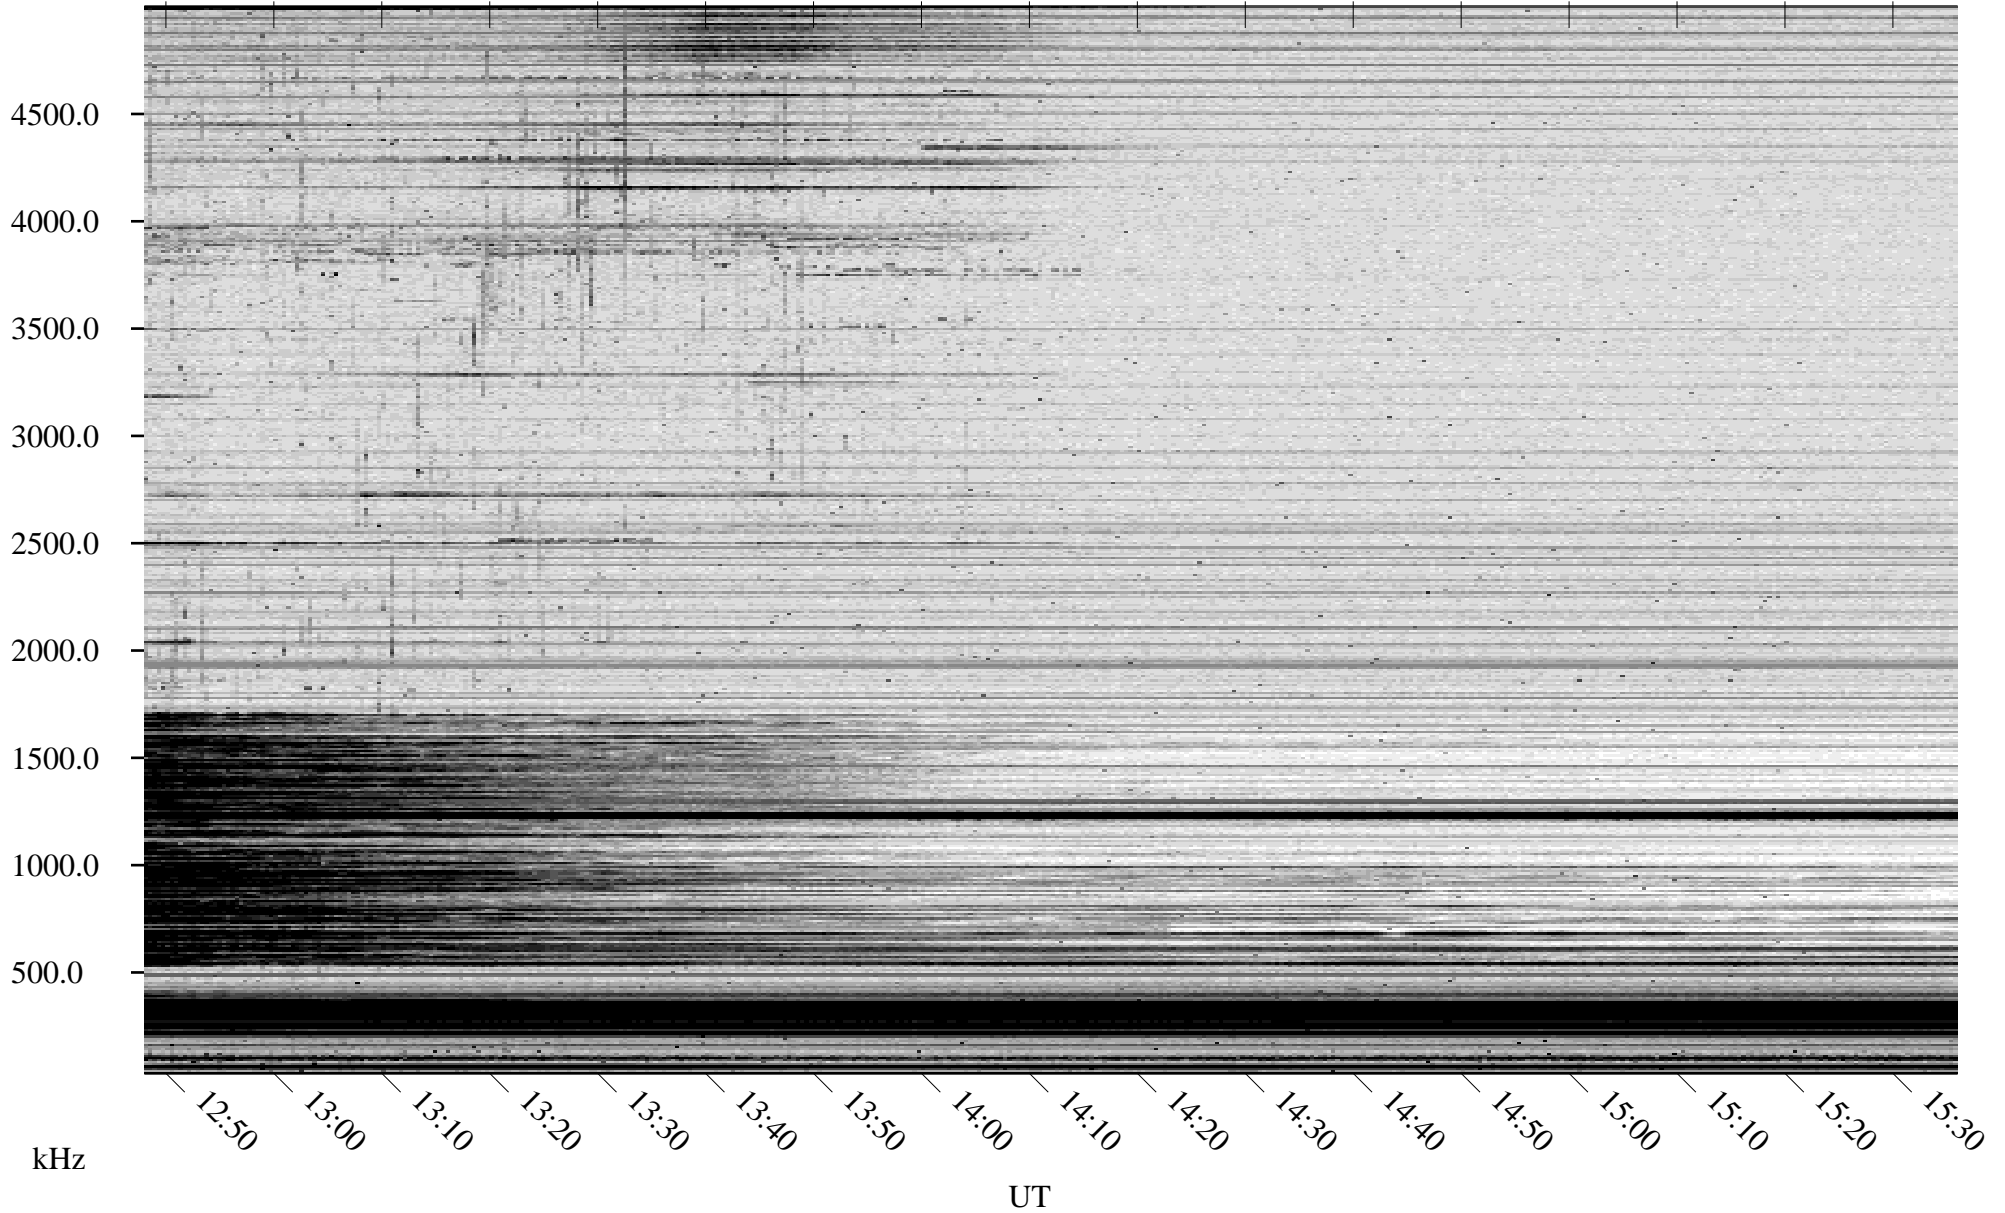

10/31/2006 Churchill, Manitoba

Linear Scale Black = 161 White = 15

CH06304L.R00m max_12

Page 1

10/31/2006 Churchill, Manitoba

Linear Scale Black = 161 White = 15

CH06304L.R00m max_12

Page 2

11/01/2006 Churchill, Manitoba

Linear Scale Black = 161 White = 15

CH06304L.R00m max_12

Page 3

11/01/2006 Churchill, Manitoba

Linear Scale Black = 161 White = 15

CH06304L.R00m max_12

Page 4

11/01/2006 Churchill, Manitoba

Linear Scale Black = 161 White = 15

CH06304L.R00m max_12

Page 5

11/01/2006 Churchill, Manitoba

Linear Scale Black = 161 White = 15

CH06304L.R00m max_12

Page 6

11/01/2006 Churchill, Manitoba

Linear Scale Black = 161 White = 15

CH06304L.R00m max_12

Page 7

11/01/2006 Churchill, Manitoba

Linear Scale Black = 161 White = 15

CH06304L.R00m max_12