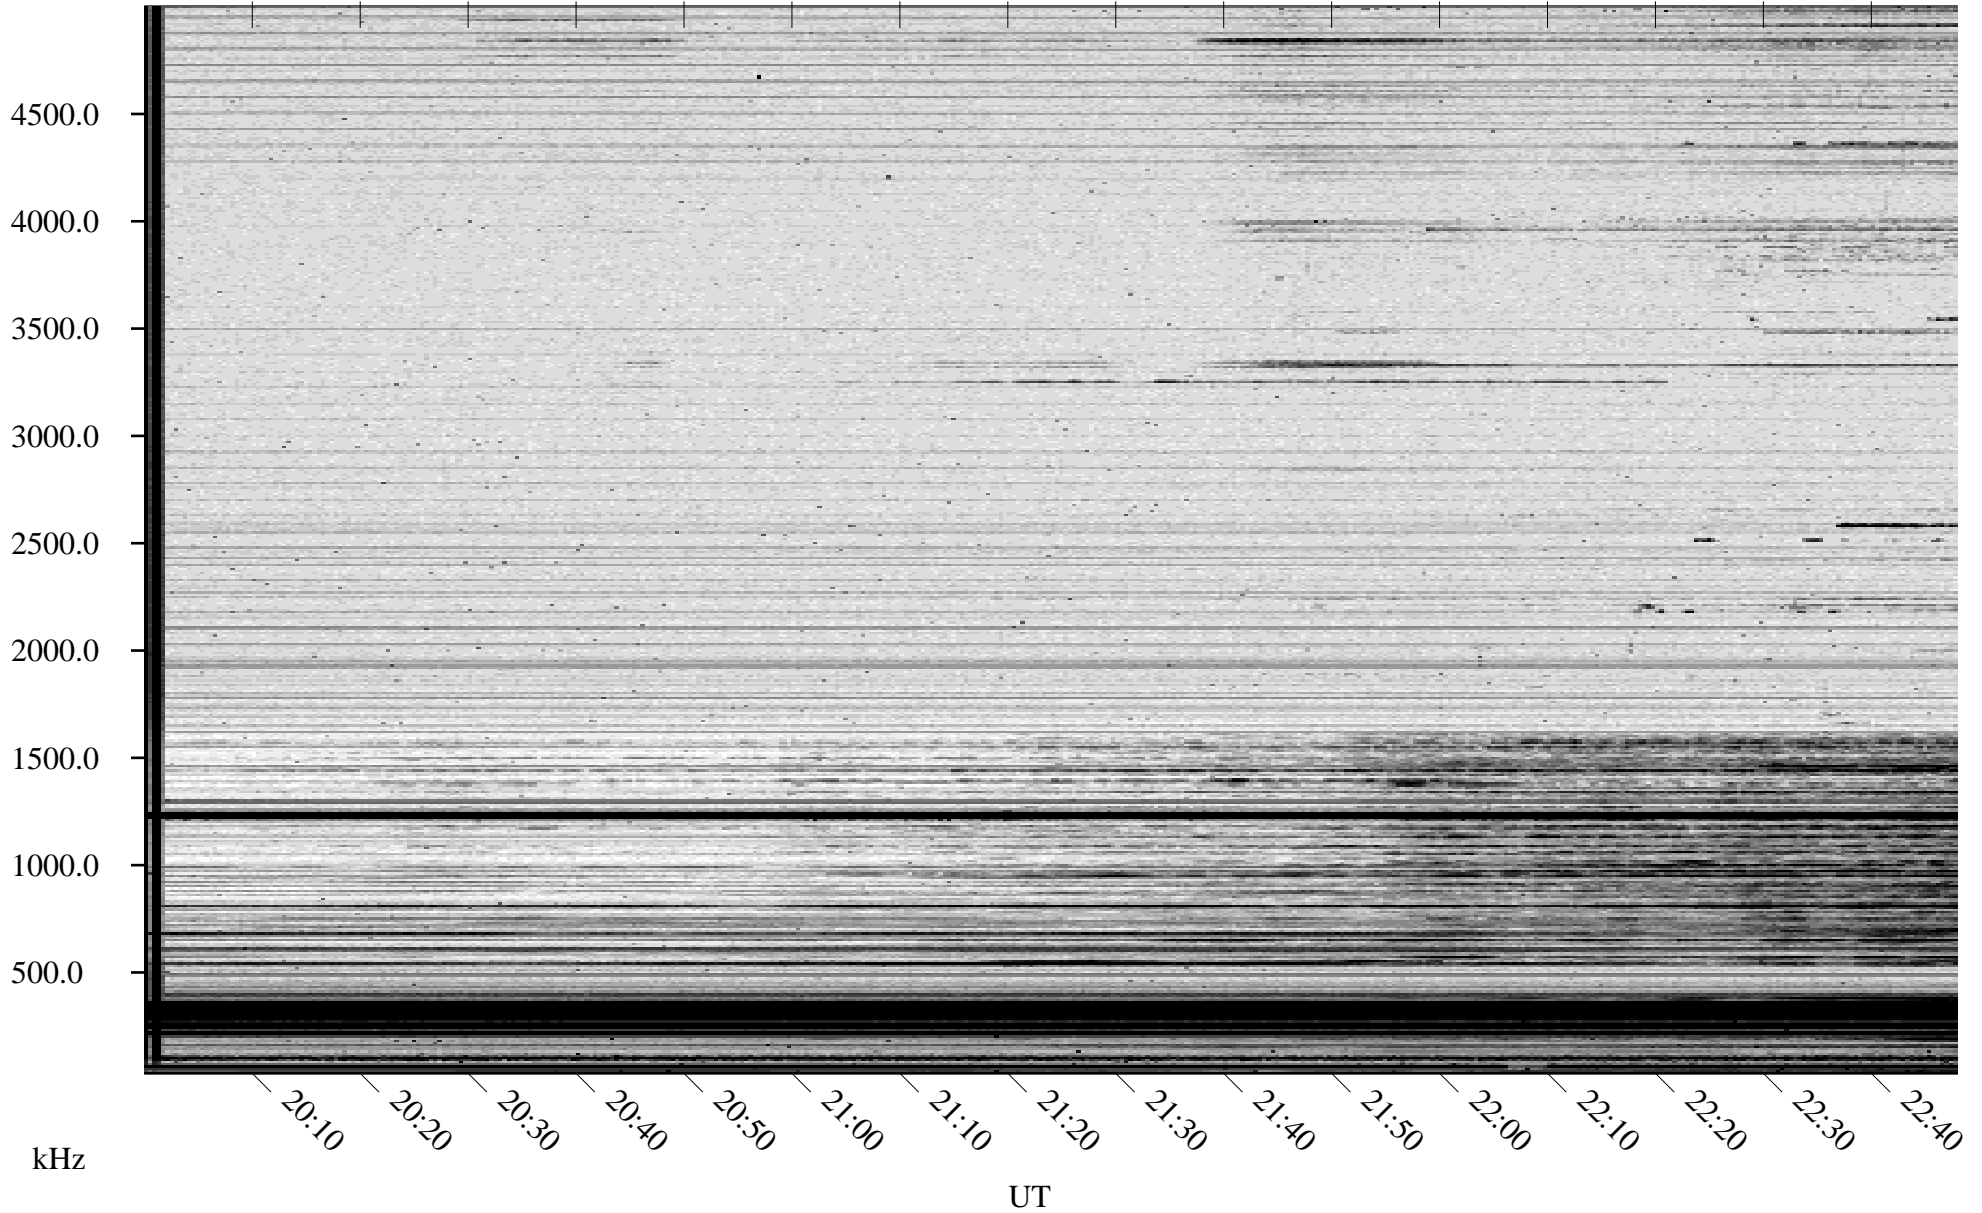

10/31/2006 Churchill, Manitoba

Linear Scale Black = 161 White = 15

CH06304L.R00m max_12

Page 1

10/31/2006 Churchill, Manitoba

Linear Scale Black = 161 White = 15

CH06304L.R00m max_12

Page 2

11/01/2006 Churchill, Manitoba

Linear Scale Black = 161 White = 15

CH06304L.R00m max_12

Page 3

11/01/2006 Churchill, Manitoba

Linear Scale Black = 161 White = 15

CH06304L.R00m max_12

Page 4

11/01/2006 Churchill, Manitoba

Linear Scale Black = 161 White = 15

CH06304L.R00m max_12

Page 5

11/01/2006 Churchill, Manitoba

Linear Scale Black = 161 White = 15

CH06304L.R00m max_12

Page 6

11/01/2006 Churchill, Manitoba

Linear Scale Black = 161 White = 15

CH06304L.R00m max_12

Page 7

11/01/2006 Churchill, Manitoba

Linear Scale Black = 161 White = 15

CH06304L.R00m max_12