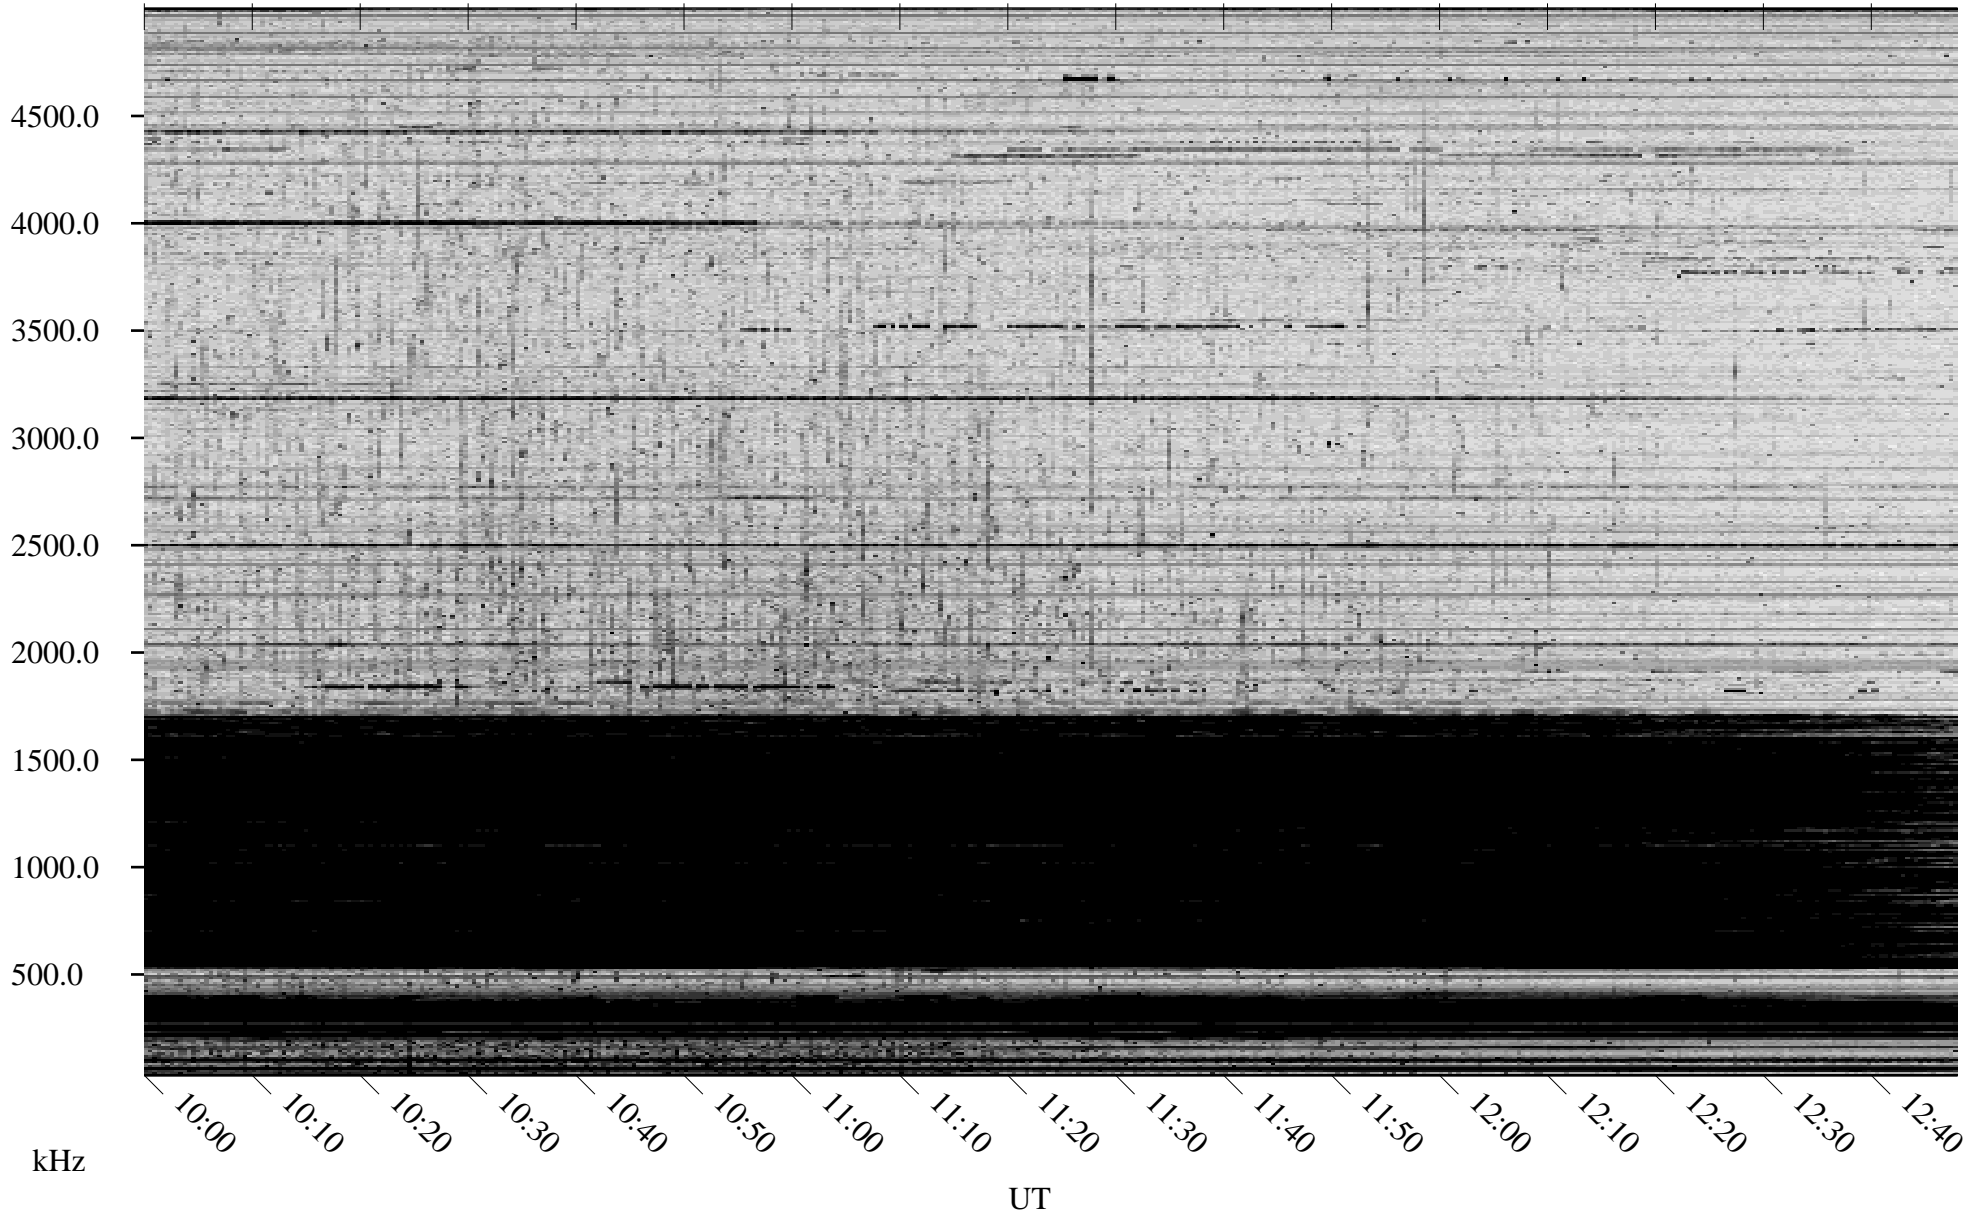

11/02/2006 Churchill, Manitoba

Linear Scale   Black = 161   White = 15

CH06305L.R00m max_12

Page 6