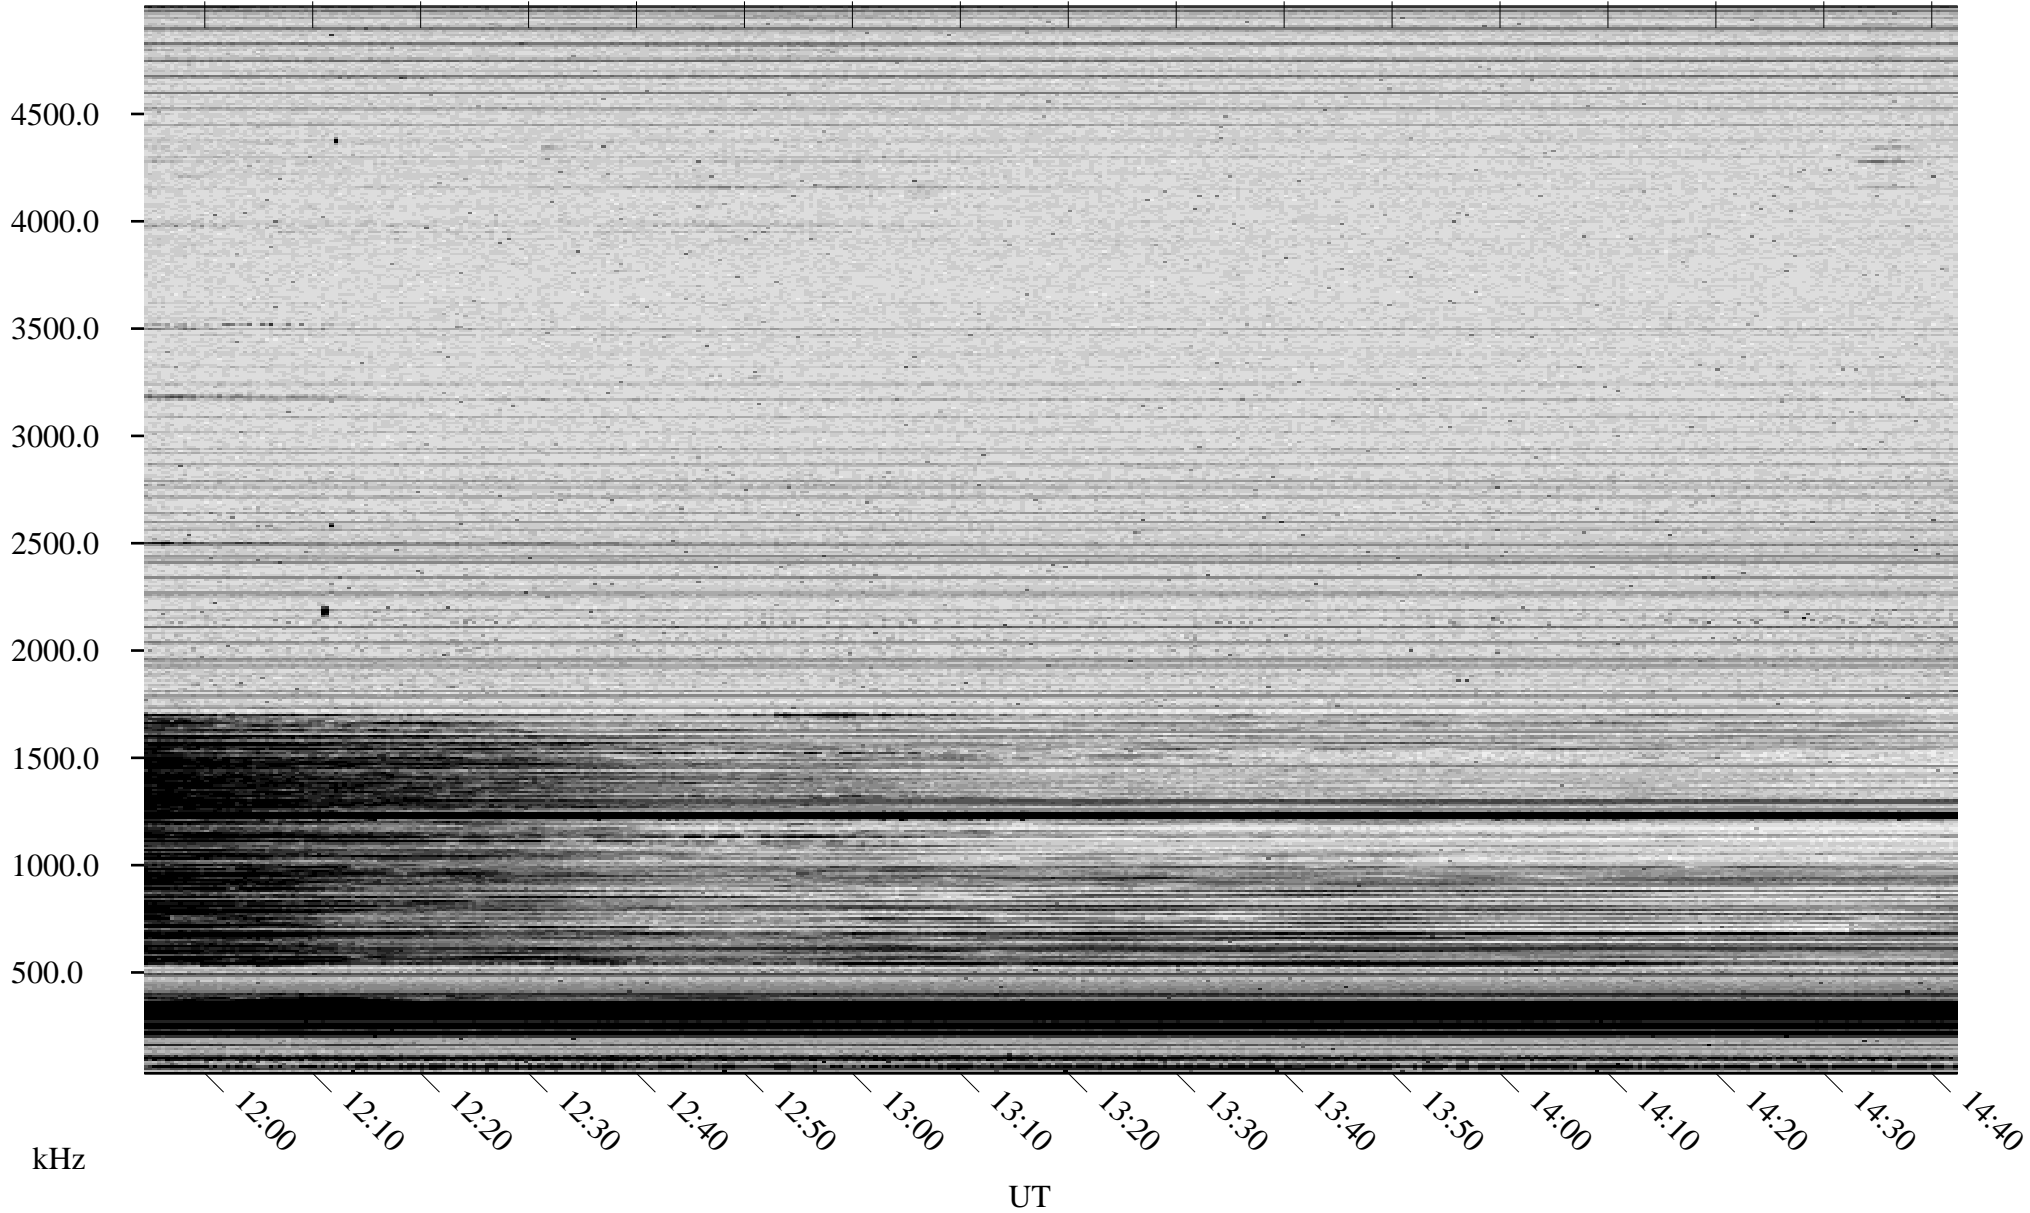

11/02/2006 Churchill, Manitoba

Linear Scale Black = 161 White = 15

CH06306L.R02m max_12

Page 1

11/03/2006 Churchill, Manitoba

Linear Scale Black = 161 White = 15

CH06306L.R02m max_12

Page 2

11/03/2006 Churchill, Manitoba

Linear Scale Black = 161 White = 15

CH06306L.R02m max_12

Page 3

11/03/2006 Churchill, Manitoba

Linear Scale Black = 161 White = 15

CH06306L.R02m max_12

Page 4

11/03/2006 Churchill, Manitoba

Linear Scale Black = 161 White = 15

CH06306L.R02m max_12

Page 5

11/03/2006 Churchill, Manitoba

Linear Scale Black = 161 White = 15

CH06306L.R02m max_12

Page 6

11/03/2006 Churchill, Manitoba

Linear Scale Black = 161 White = 15

CH06306L.R02m max_12

Page 7

11/03/2006 Churchill, Manitoba

Linear Scale Black = 161 White = 15

CH06306L.R02m max_12

Page 8