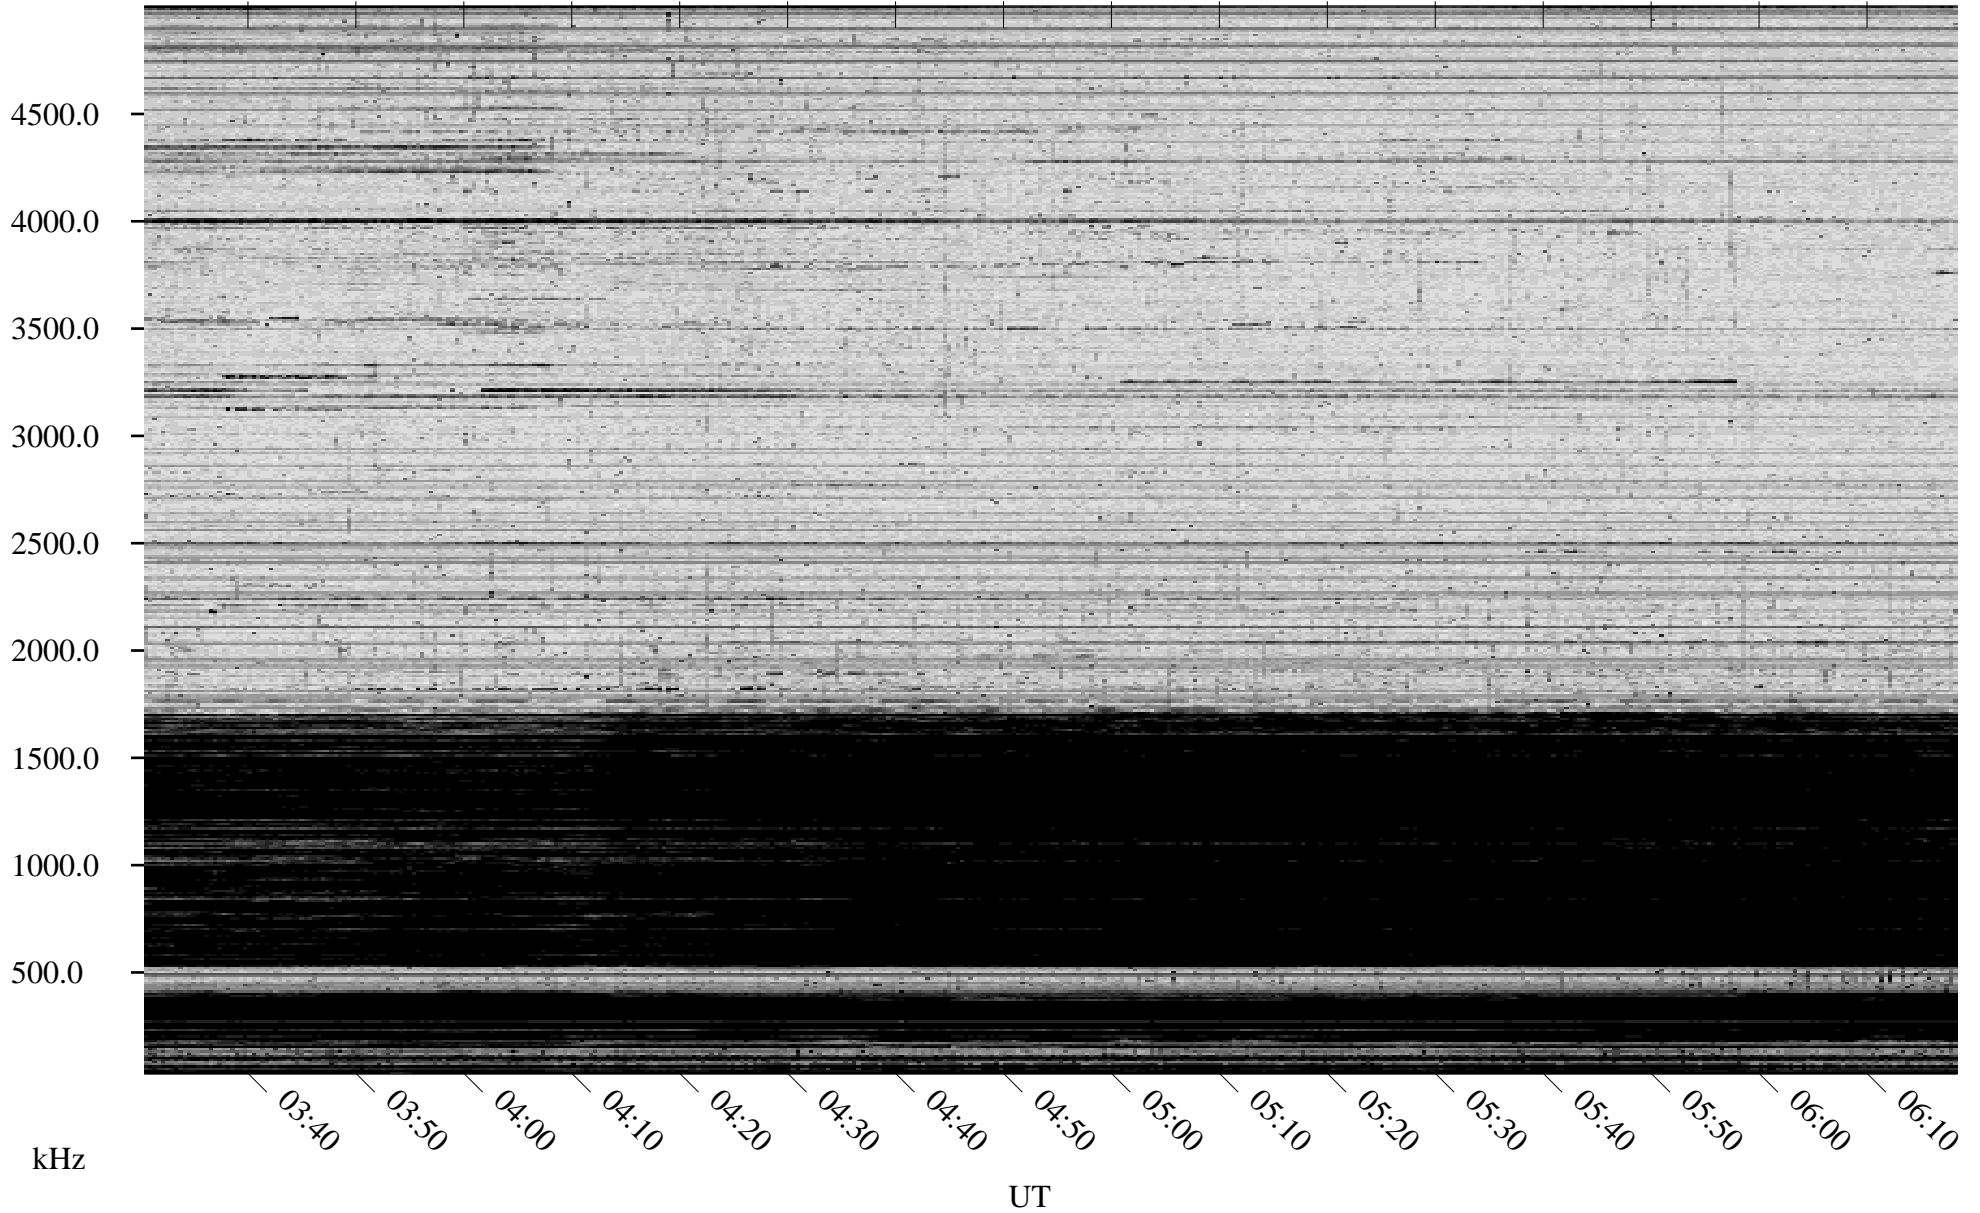

11/02/2006 Churchill, Manitoba

Linear Scale Black = 161 White = 15

CH06306L.R02m max_12

Page 1

11/03/2006 Churchill, Manitoba

Linear Scale Black = 161 White = 15

CH06306L.R02m max_12

Page 2

11/03/2006 Churchill, Manitoba

Linear Scale Black = 161 White = 15

CH06306L.R02m max_12

Page 3

11/03/2006 Churchill, Manitoba

Linear Scale Black = 161 White = 15

CH06306L.R02m max_12

Page 4

11/03/2006 Churchill, Manitoba

Linear Scale Black = 161 White = 15

CH06306L.R02m max_12

Page 5

11/03/2006 Churchill, Manitoba

Linear Scale Black = 161 White = 15

CH06306L.R02m max_12

Page 6

11/03/2006 Churchill, Manitoba

Linear Scale Black = 161 White = 15

CH06306L.R02m max_12

Page 7

11/03/2006 Churchill, Manitoba

Linear Scale Black = 161 White = 15

CH06306L.R02m max_12

Page 8