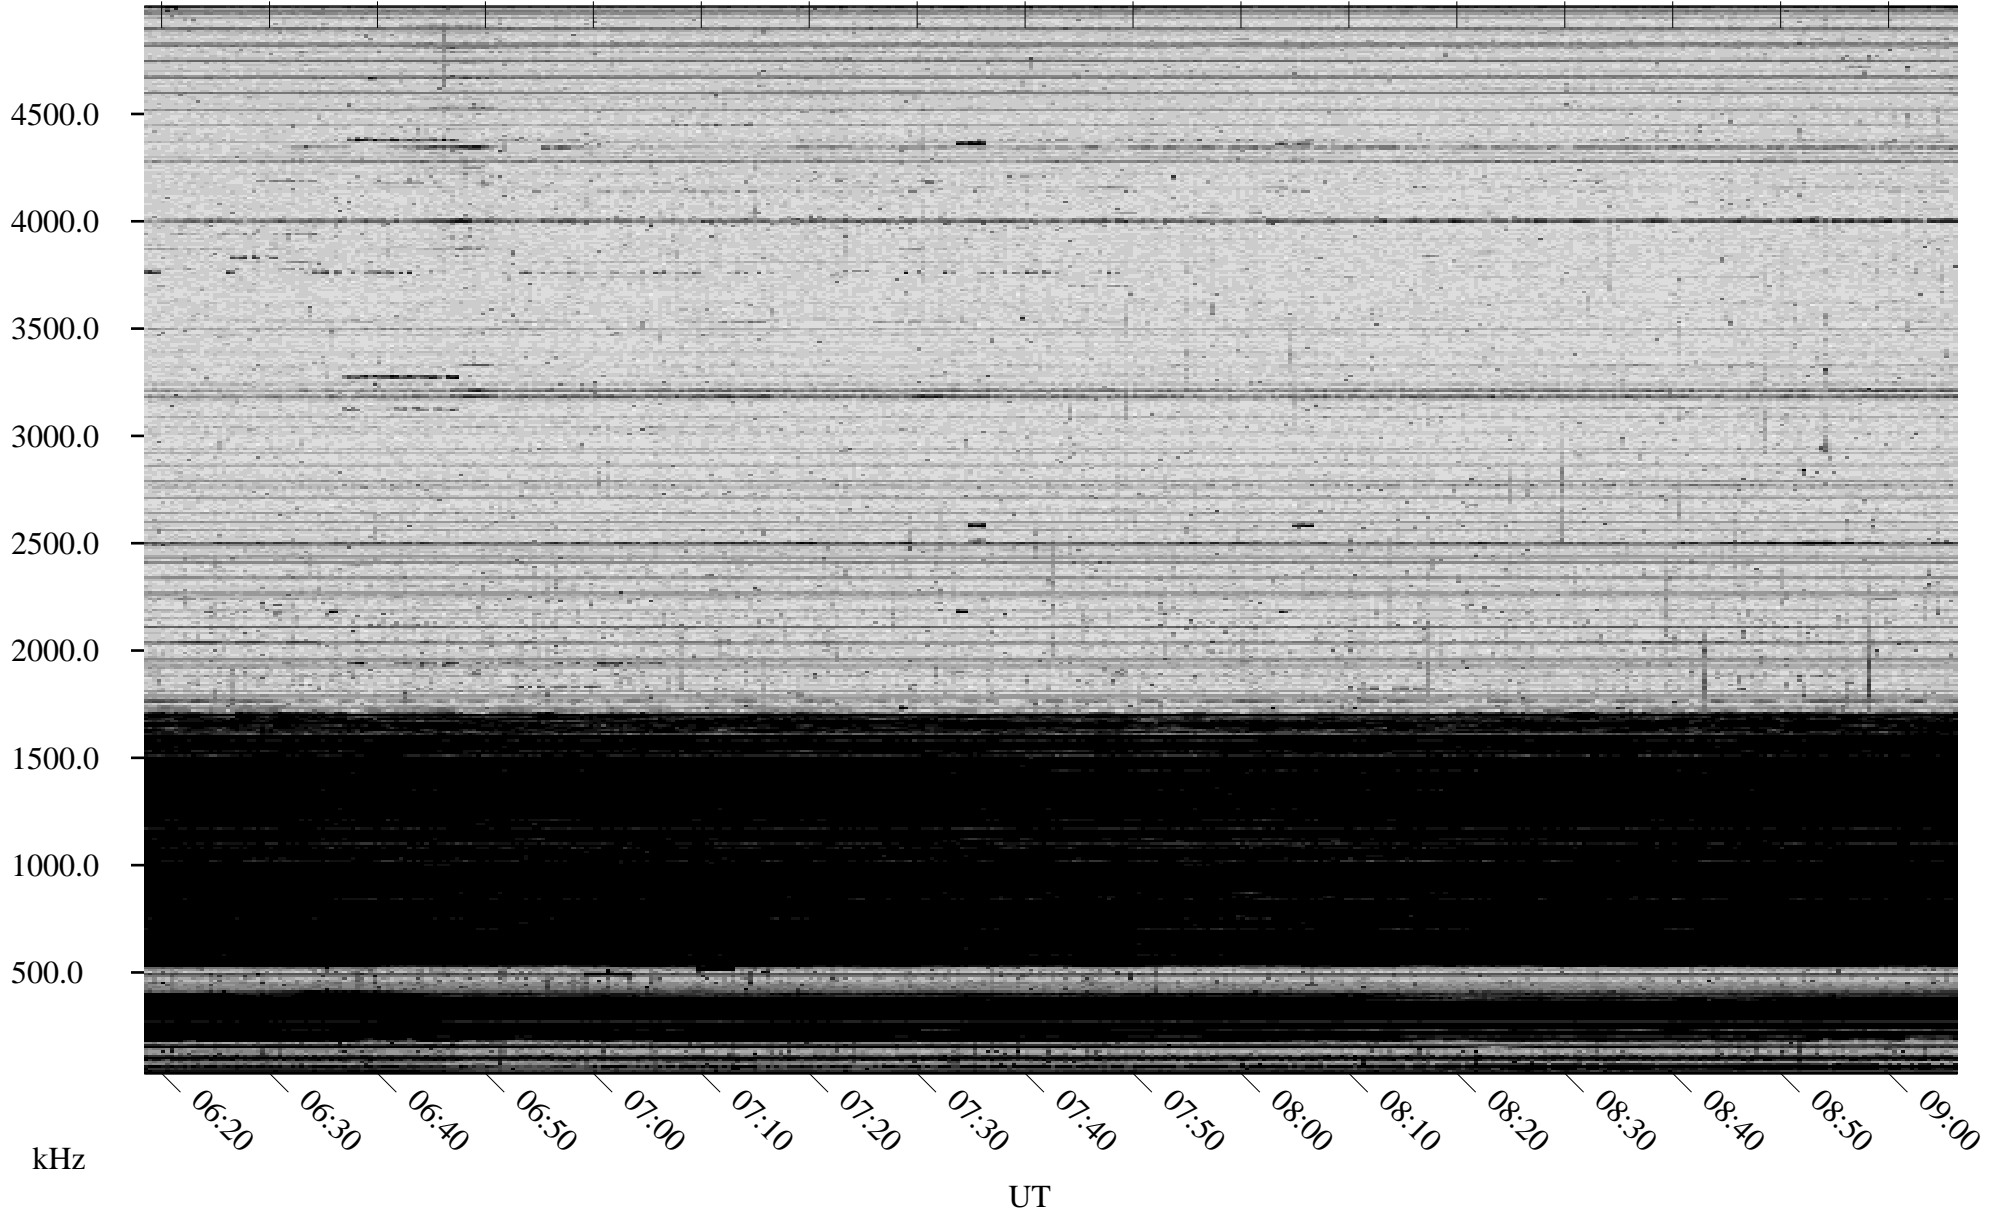

11/02/2006 Churchill, Manitoba

Linear Scale Black = 161 White = 15

CH06306L.R02m max_12

Page 1

11/03/2006 Churchill, Manitoba

Linear Scale Black = 161 White = 15

CH06306L.R02m max_12

Page 2

11/03/2006 Churchill, Manitoba

Linear Scale Black = 161 White = 15

CH06306L.R02m max_12

Page 3

11/03/2006 Churchill, Manitoba

Linear Scale Black = 161 White = 15

CH06306L.R02m max_12

Page 4

11/03/2006 Churchill, Manitoba

Linear Scale Black = 161 White = 15

CH06306L.R02m max_12

Page 5

11/03/2006 Churchill, Manitoba

Linear Scale Black = 161 White = 15

CH06306L.R02m max_12

Page 6

11/03/2006 Churchill, Manitoba

Linear Scale Black = 161 White = 15

CH06306L.R02m max_12

Page 7

11/03/2006 Churchill, Manitoba

Linear Scale Black = 161 White = 15

CH06306L.R02m max_12

Page 8