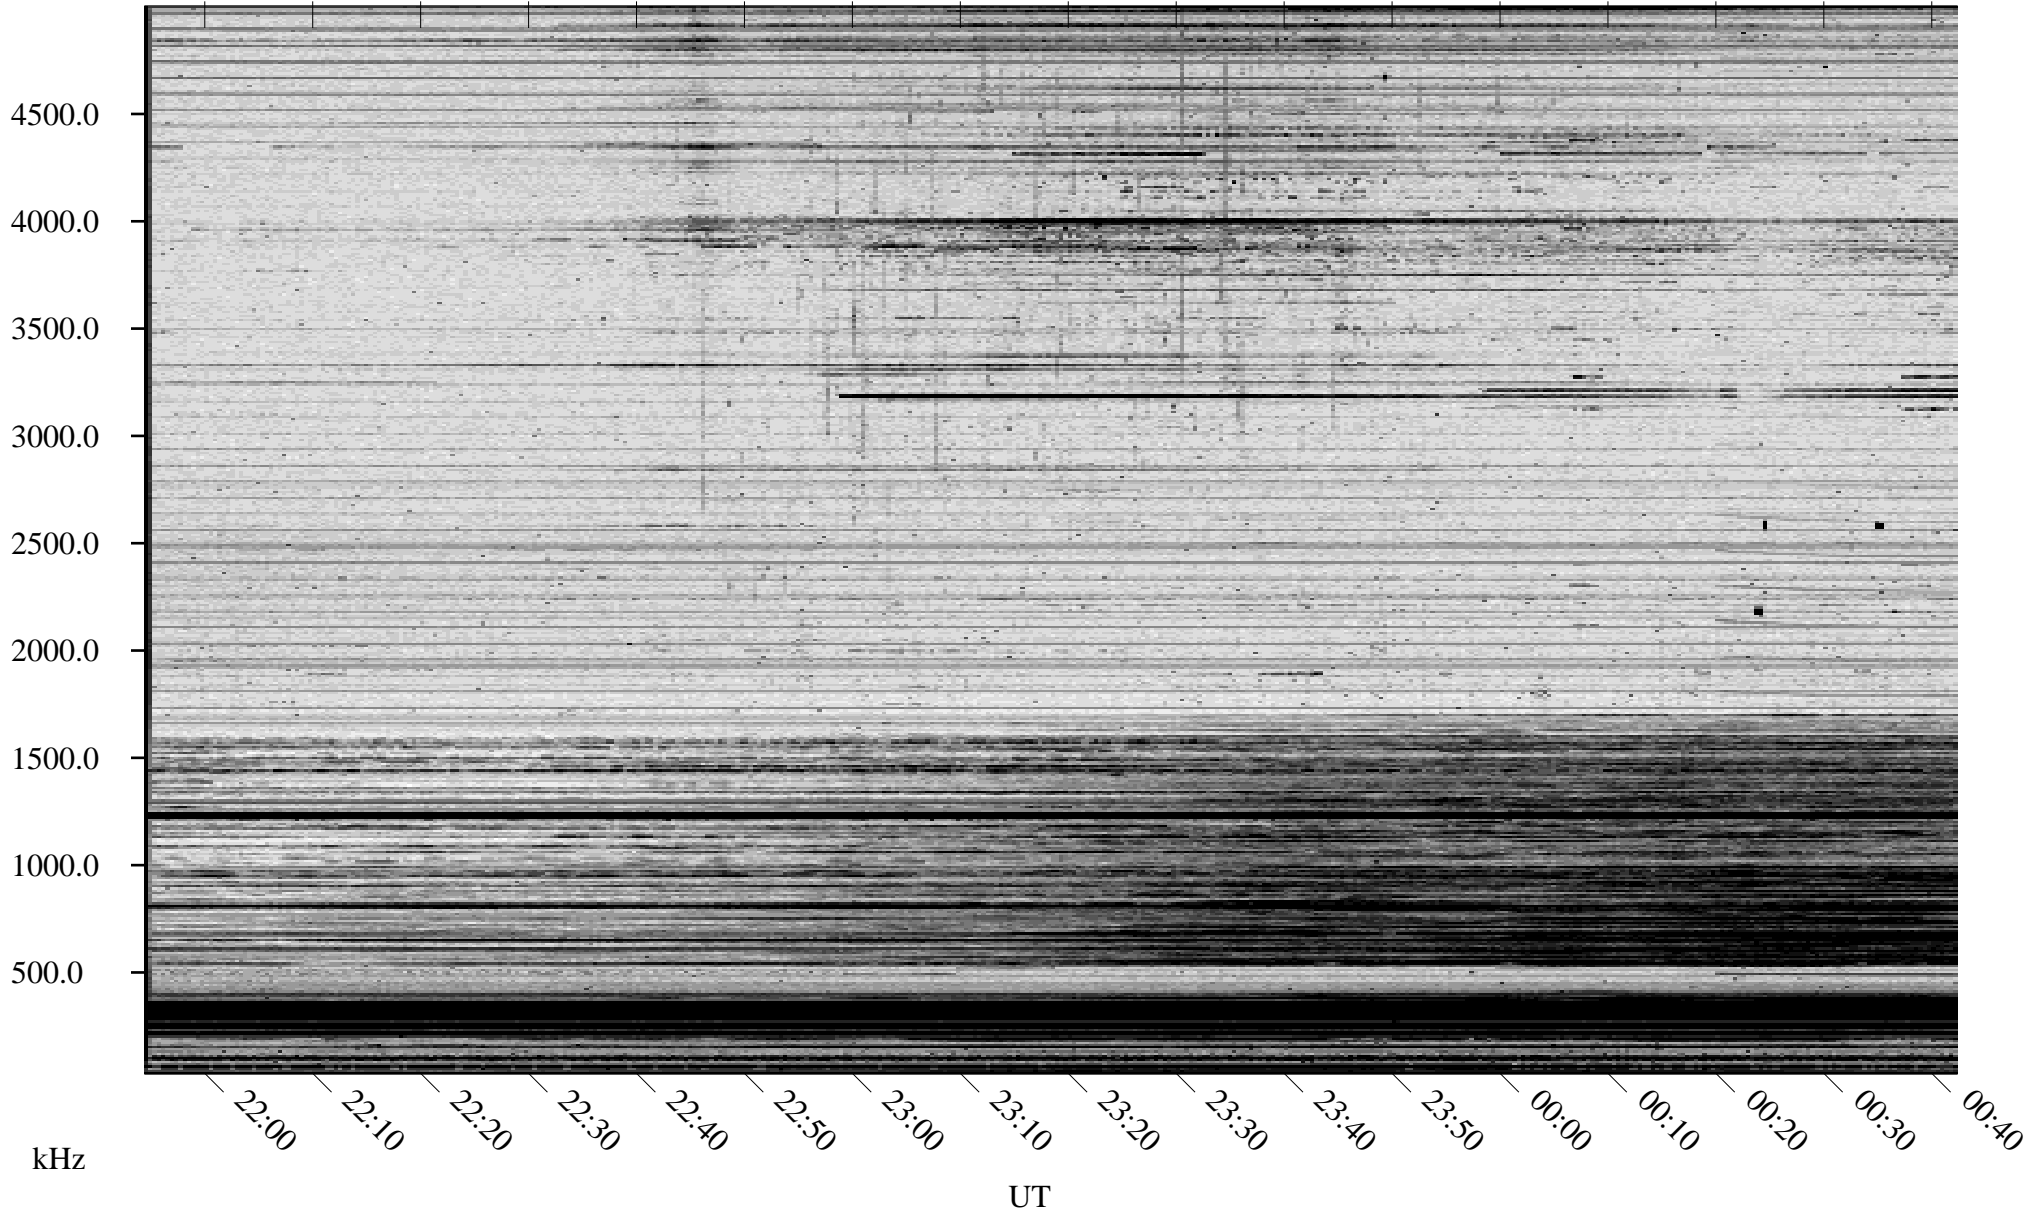

11/02/2006 Churchill, Manitoba

Linear Scale Black = 161 White = 15

CH06306L.R02m max_12

Page 1

11/03/2006 Churchill, Manitoba

Linear Scale Black = 161 White = 15

CH06306L.R02m max_12

Page 2

11/03/2006 Churchill, Manitoba

Linear Scale Black = 161 White = 15

CH06306L.R02m max_12

Page 3

11/03/2006 Churchill, Manitoba

Linear Scale Black = 161 White = 15

CH06306L.R02m max_12

Page 4

11/03/2006 Churchill, Manitoba

Linear Scale Black = 161 White = 15

CH06306L.R02m max_12

Page 5

11/03/2006 Churchill, Manitoba

Linear Scale Black = 161 White = 15

CH06306L.R02m max_12

Page 6

11/03/2006 Churchill, Manitoba

Linear Scale Black = 161 White = 15

CH06306L.R02m max_12

Page 7

11/03/2006 Churchill, Manitoba

Linear Scale Black = 161 White = 15

CH06306L.R02m max_12

Page 8