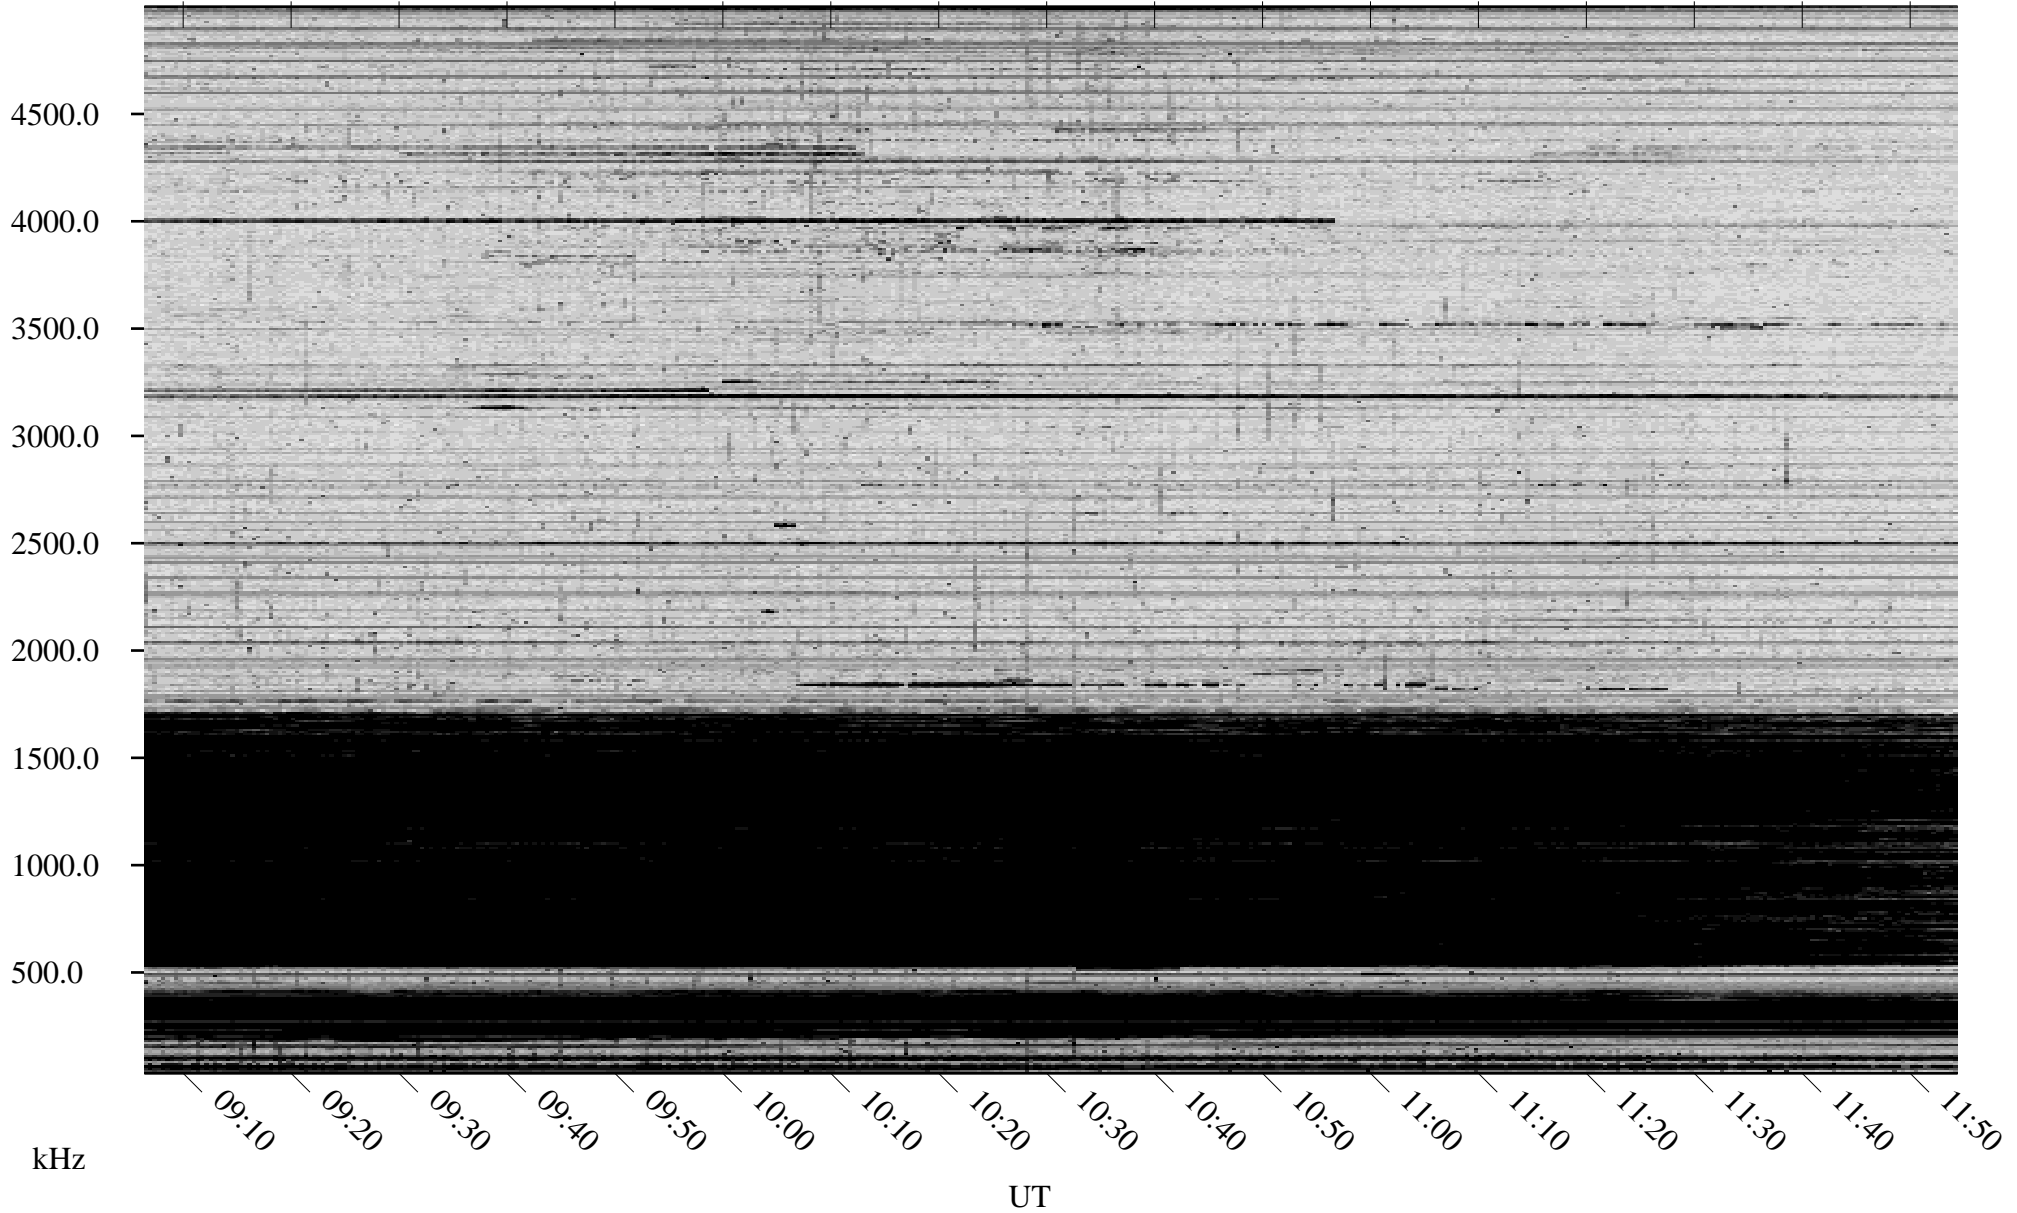

11/02/2006 Churchill, Manitoba

Linear Scale Black = 161 White = 15

CH06306L.R02m max_12

Page 1

11/03/2006 Churchill, Manitoba

Linear Scale Black = 161 White = 15

CH06306L.R02m max_12

Page 2

11/03/2006 Churchill, Manitoba

Linear Scale Black = 161 White = 15

CH06306L.R02m max_12

Page 3

11/03/2006 Churchill, Manitoba

Linear Scale Black = 161 White = 15

CH06306L.R02m max_12

Page 4

11/03/2006 Churchill, Manitoba

Linear Scale Black = 161 White = 15

CH06306L.R02m max_12

Page 5

11/03/2006 Churchill, Manitoba

Linear Scale Black = 161 White = 15

CH06306L.R02m max_12

Page 6

11/03/2006 Churchill, Manitoba

Linear Scale Black = 161 White = 15

CH06306L.R02m max_12

Page 7

11/03/2006 Churchill, Manitoba

Linear Scale Black = 161 White = 15

CH06306L.R02m max_12

Page 8