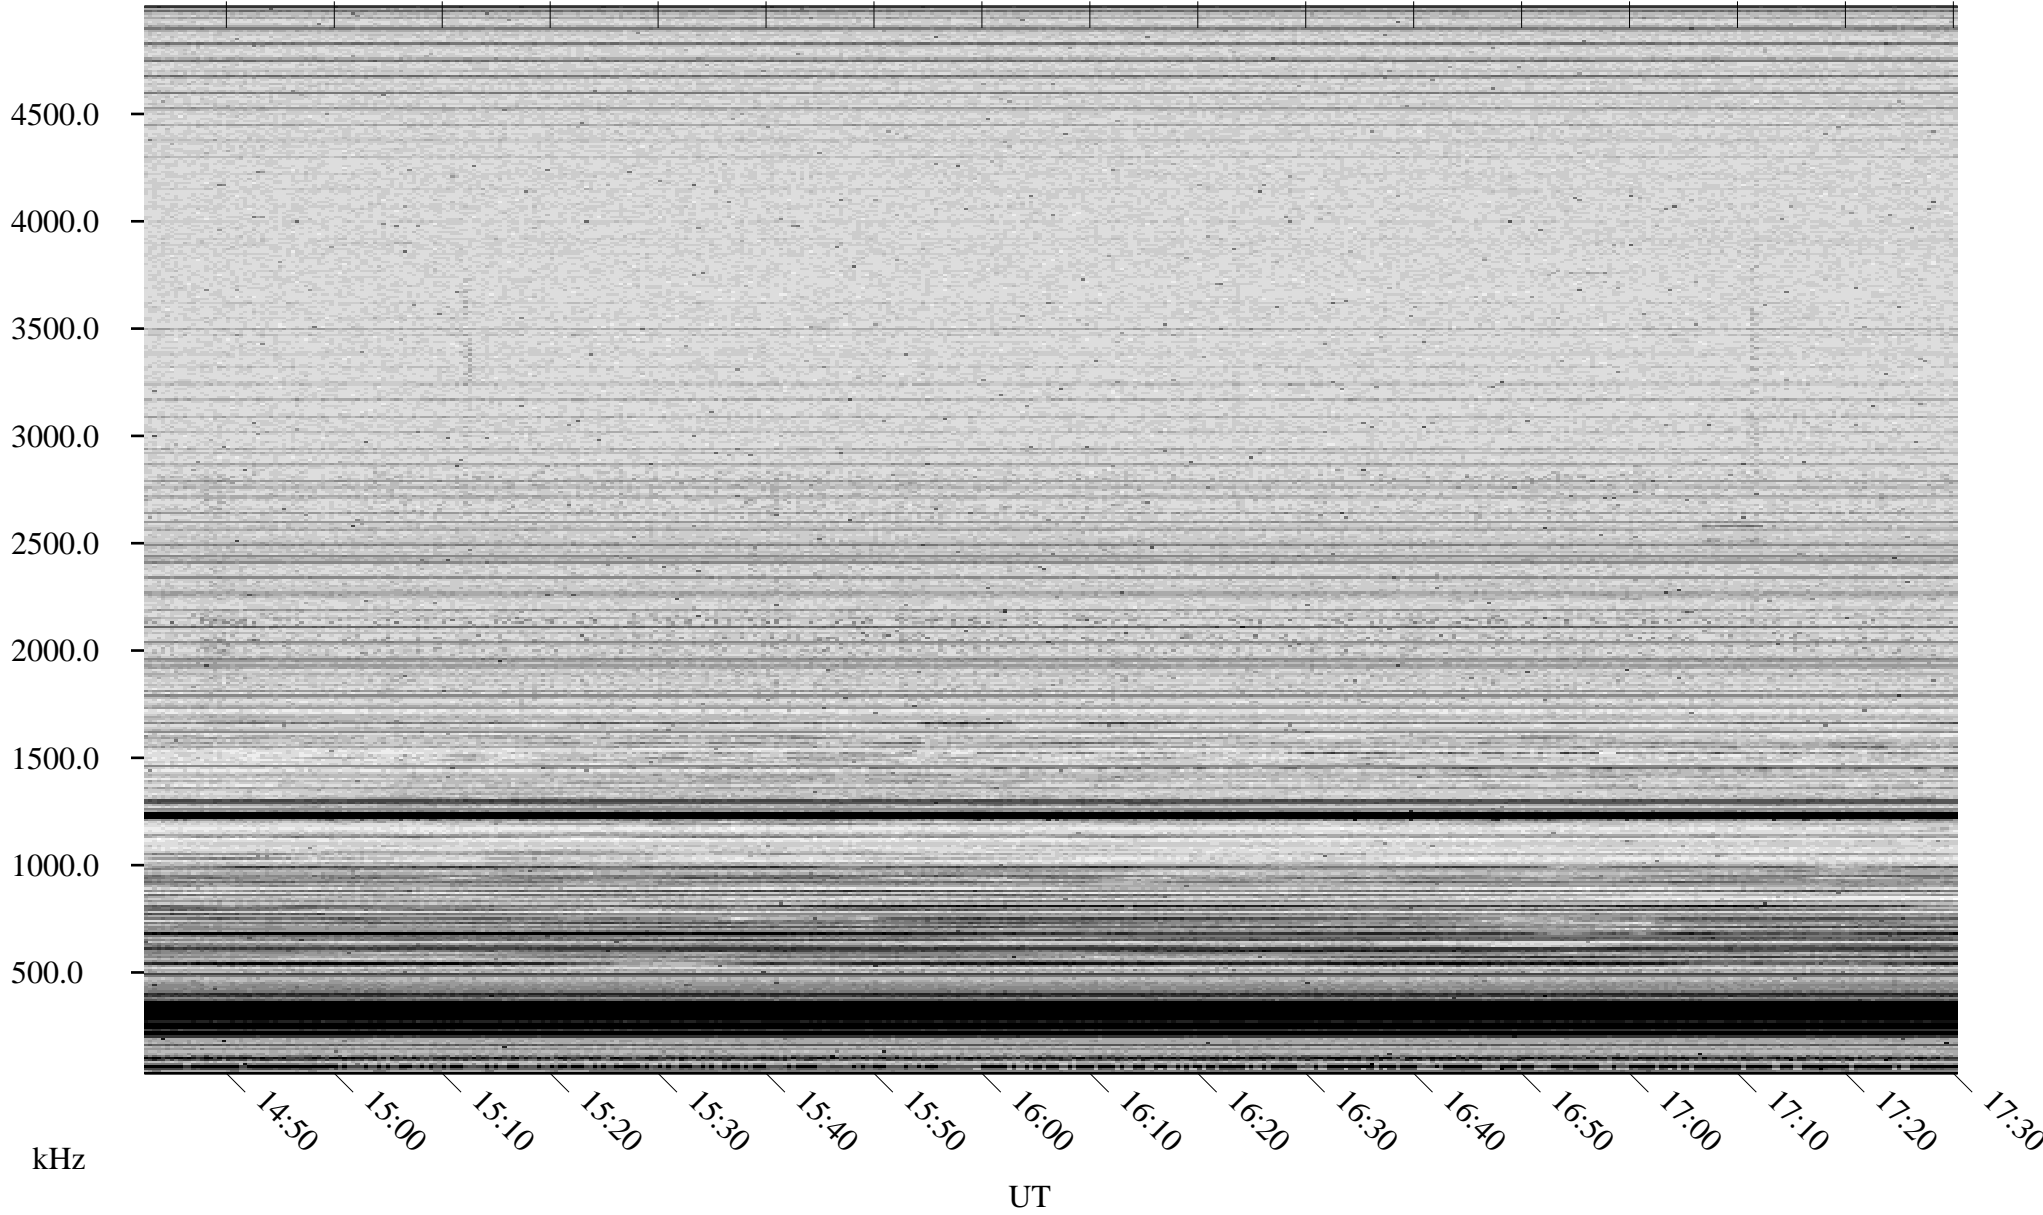

11/02/2006 Churchill, Manitoba

Linear Scale Black = 161 White = 15

CH06306L.R02m max_12

Page 1

11/03/2006 Churchill, Manitoba

Linear Scale Black = 161 White = 15

CH06306L.R02m max_12

Page 2

11/03/2006 Churchill, Manitoba

Linear Scale Black = 161 White = 15

CH06306L.R02m max_12

Page 3

11/03/2006 Churchill, Manitoba

Linear Scale Black = 161 White = 15

CH06306L.R02m max_12

Page 4

11/03/2006 Churchill, Manitoba

Linear Scale Black = 161 White = 15

CH06306L.R02m max_12

Page 5

11/03/2006 Churchill, Manitoba

Linear Scale Black = 161 White = 15

CH06306L.R02m max_12

Page 6

11/03/2006 Churchill, Manitoba

Linear Scale Black = 161 White = 15

CH06306L.R02m max_12

Page 7

11/03/2006 Churchill, Manitoba

Linear Scale Black = 161 White = 15

CH06306L.R02m max_12

Page 8