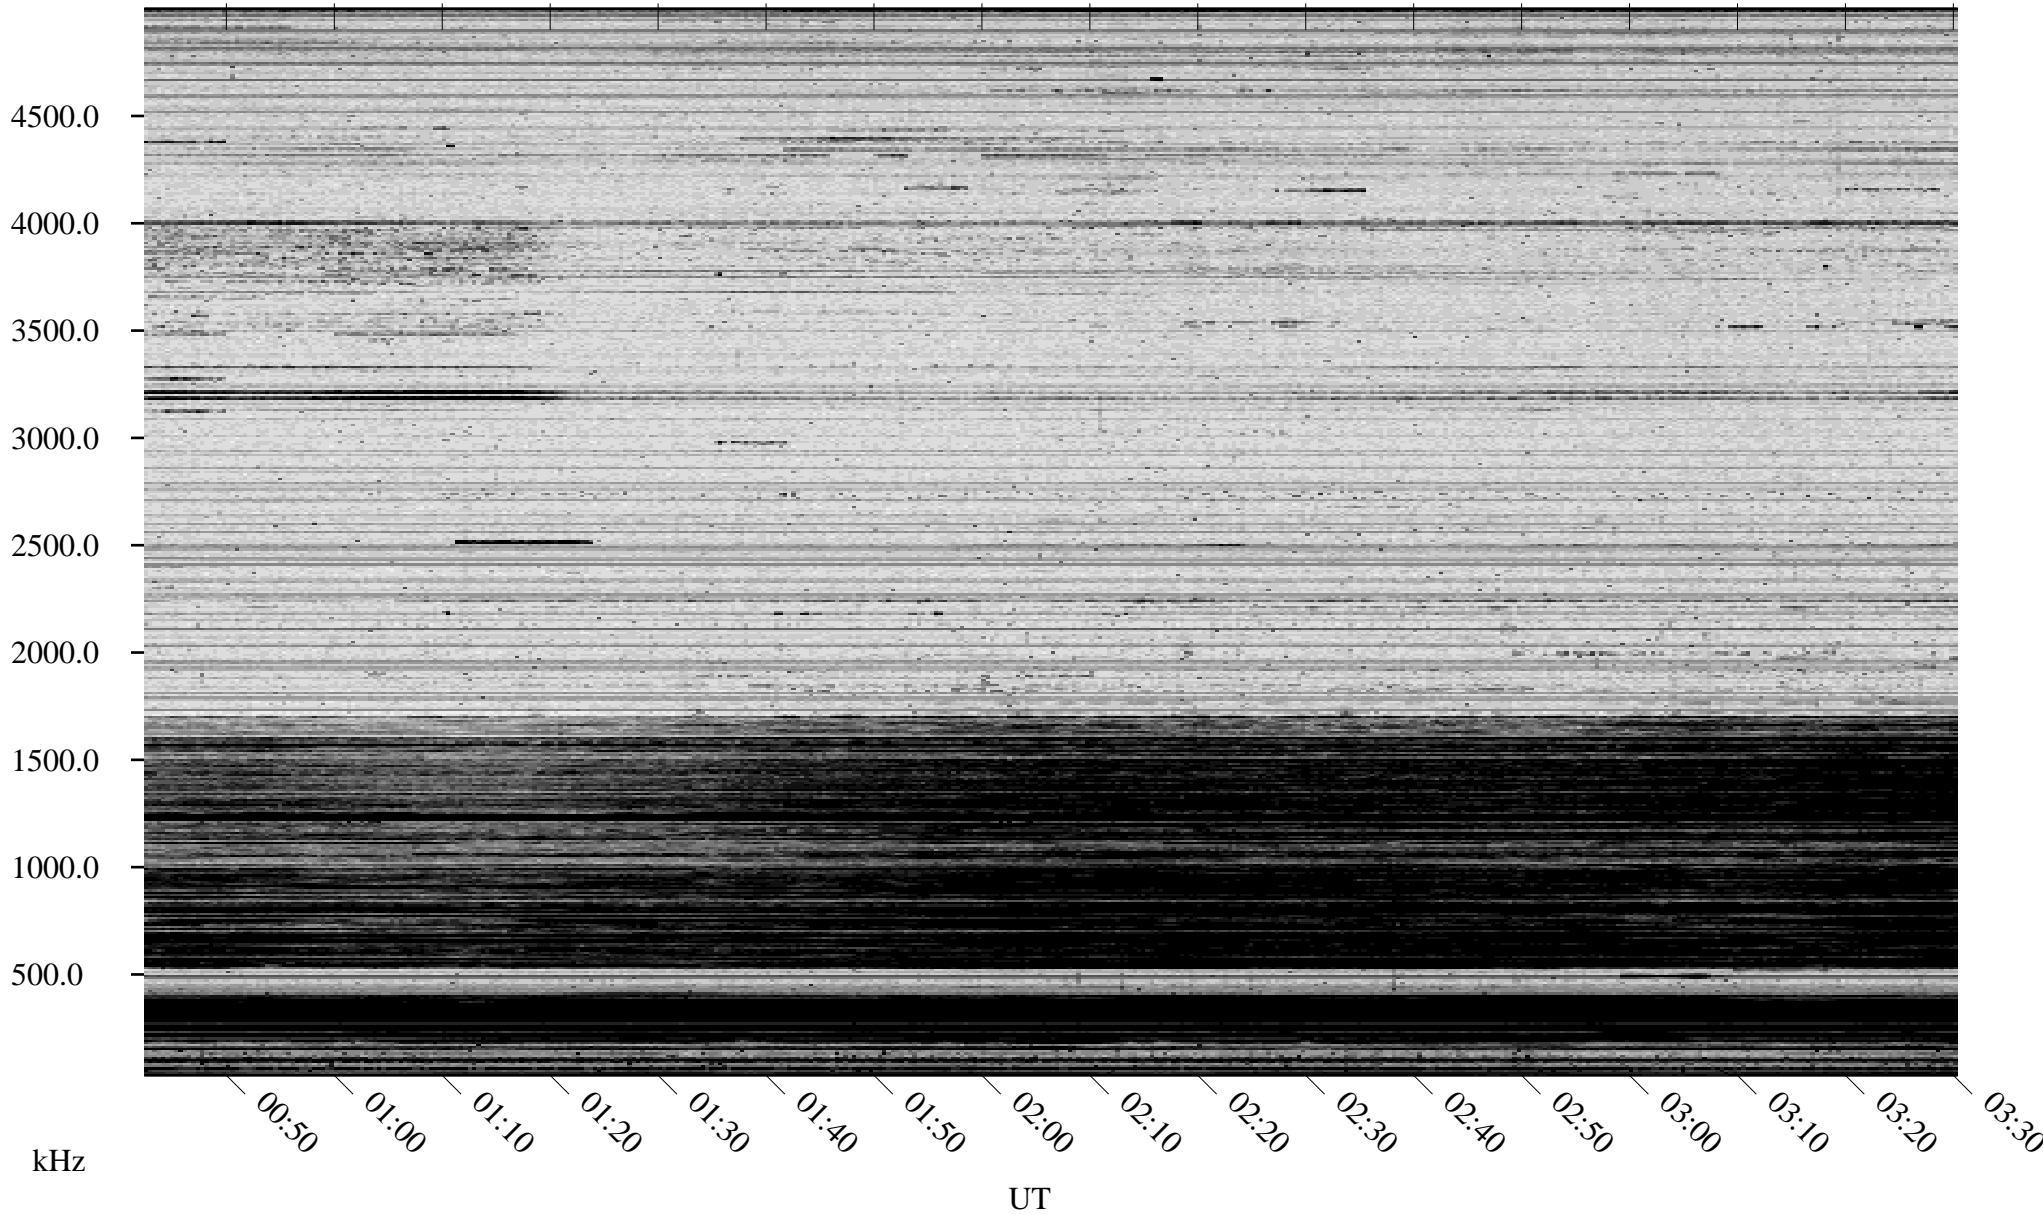

11/02/2006 Churchill, Manitoba

Linear Scale Black = 161 White = 15

CH06306L.R02m max_12

Page 1

11/03/2006 Churchill, Manitoba

Linear Scale Black = 161 White = 15

CH06306L.R02m max_12

Page 2

11/03/2006 Churchill, Manitoba

Linear Scale Black = 161 White = 15

CH06306L.R02m max_12

Page 3

11/03/2006 Churchill, Manitoba

Linear Scale Black = 161 White = 15

CH06306L.R02m max_12

Page 4

11/03/2006 Churchill, Manitoba

Linear Scale Black = 161 White = 15

CH06306L.R02m max_12

Page 5

11/03/2006 Churchill, Manitoba

Linear Scale Black = 161 White = 15

CH06306L.R02m max_12

Page 6

11/03/2006 Churchill, Manitoba

Linear Scale Black = 161 White = 15

CH06306L.R02m max_12

Page 7

11/03/2006 Churchill, Manitoba

Linear Scale Black = 161 White = 15

CH06306L.R02m max_12

Page 8