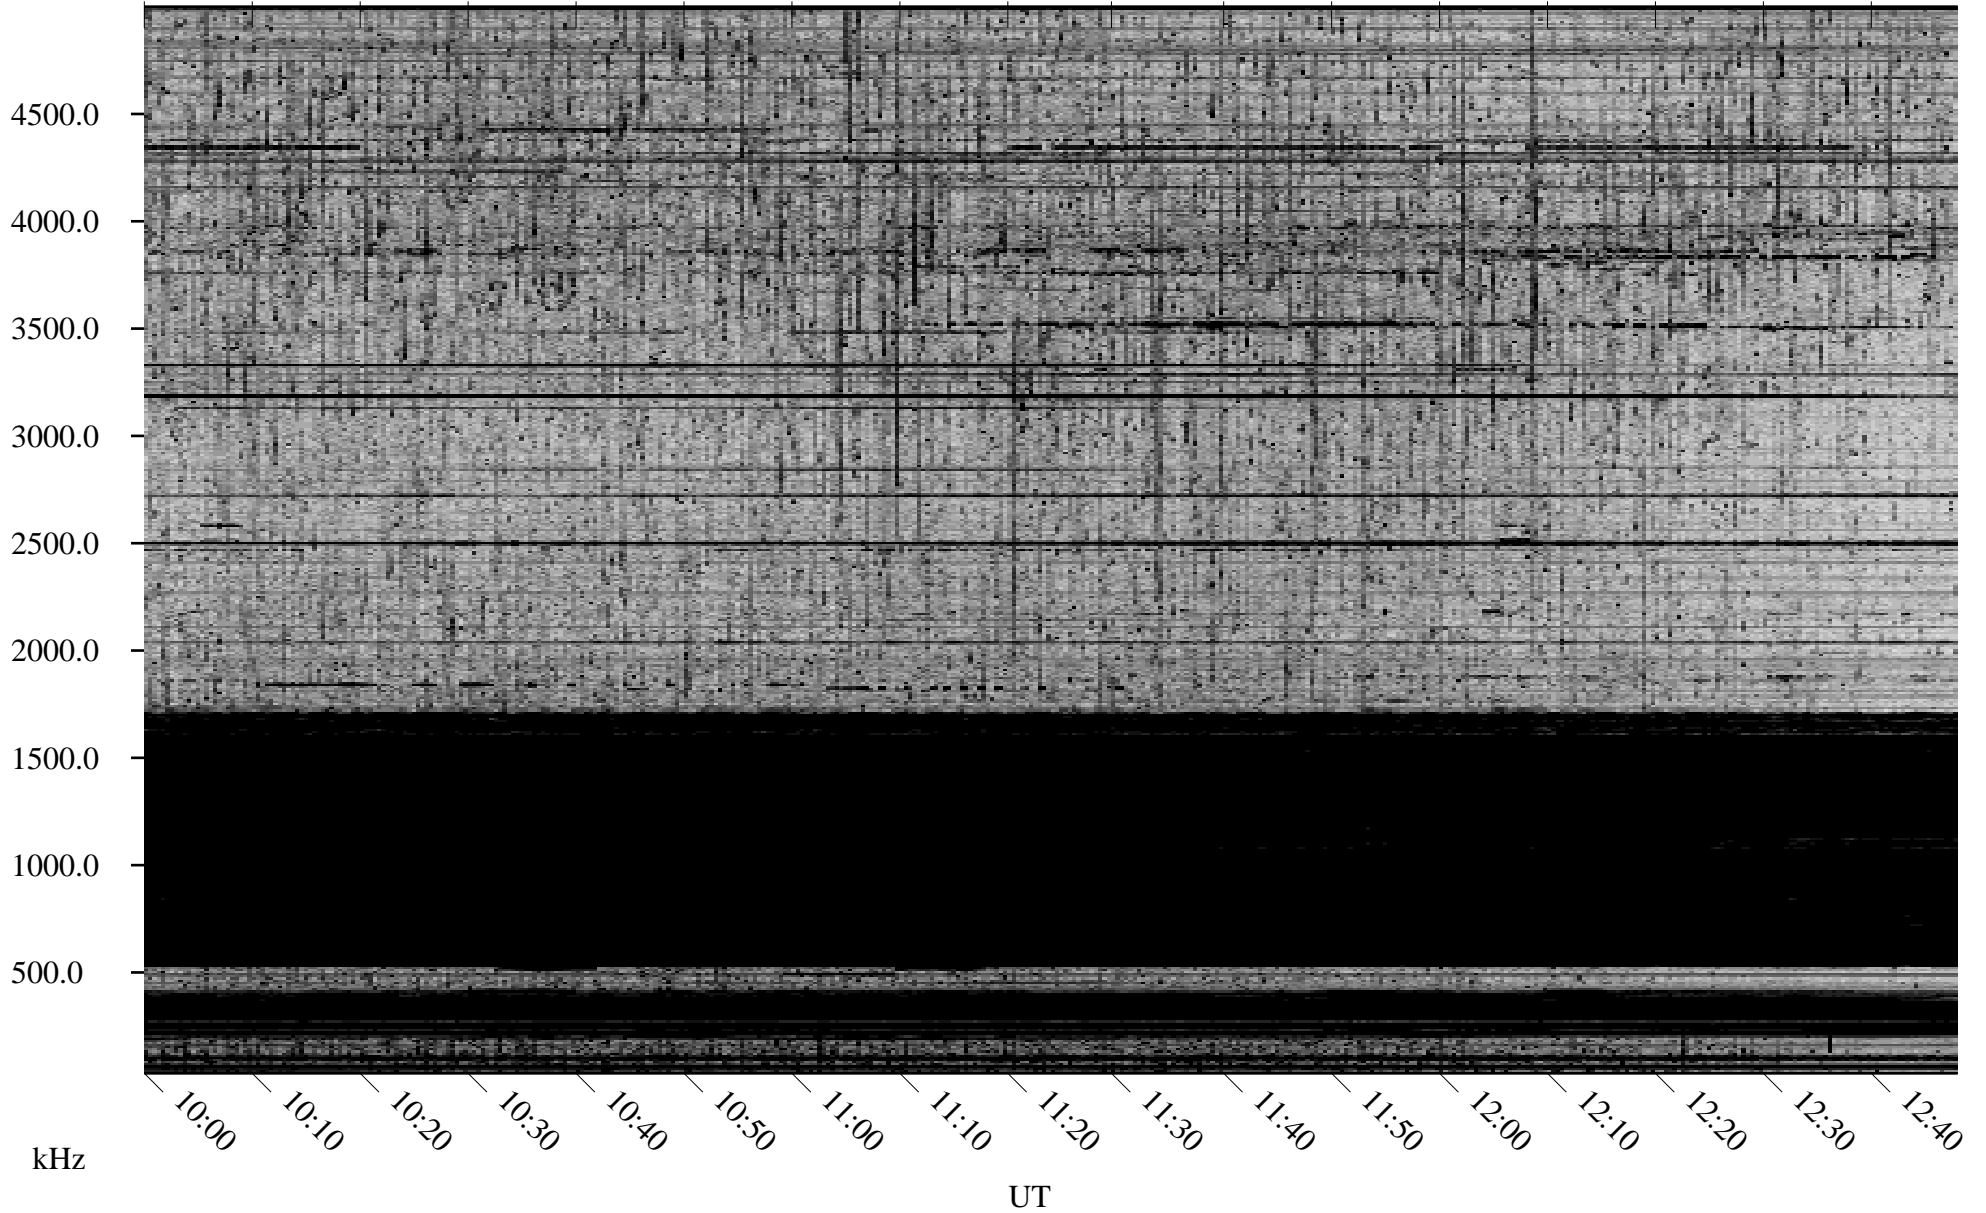

11/06/2006 Churchill, Manitoba

Linear Scale Black = 161 White = 15

CH06309L.R00m max_12

Page 3

11/06/2006 Churchill, Manitoba

Linear Scale Black = 161 White = 15

CH06309L.R00m max_12

Page 4

11/06/2006 Churchill, Manitoba

Linear Scale Black = 161 White = 15

CH06309L.R00m max_12

Page 5

11/06/2006 Churchill, Manitoba

Linear Scale Black = 161 White = 15

CH06309L.R00m max_12

Page 6

11/06/2006 Churchill, Manitoba

Linear Scale Black = 161 White = 15

CH06309L.R00m max_12

Page 7

11/06/2006 Churchill, Manitoba

Linear Scale Black = 161 White = 15

CH06309L.R00m max_12

Page 8