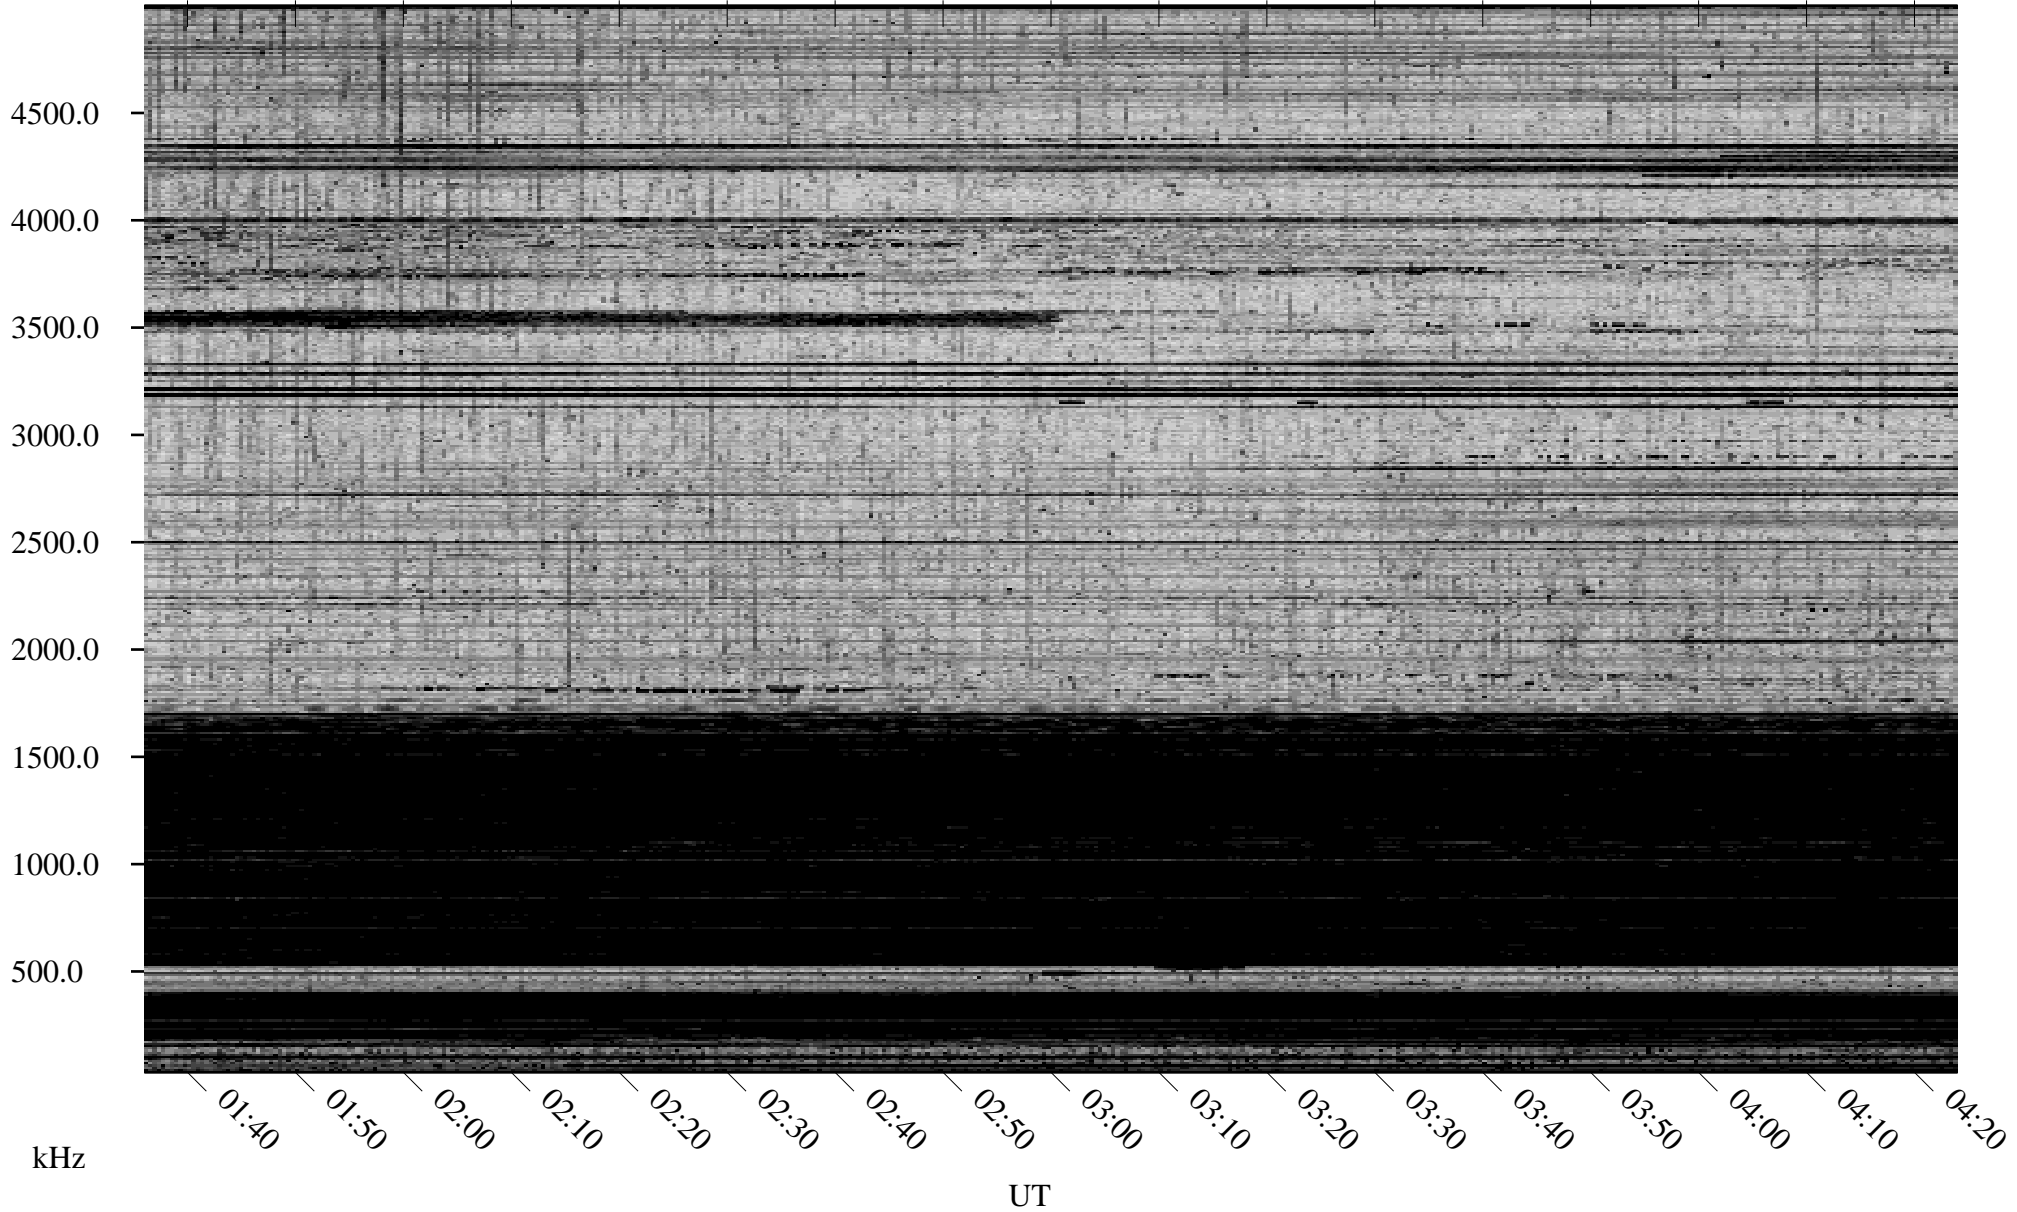

11/05/2006 Churchill, Manitoba

Linear Scale Black = 161 White = 15

CH06309L.R00m max_12

Page 1

11/05/2006 Churchill, Manitoba

Linear Scale Black = 161 White = 15

CH06309L.R00m max_12

Page 2

11/06/2006 Churchill, Manitoba

Linear Scale Black = 161 White = 15

CH06309L.R00m max_12

Page 3

11/06/2006 Churchill, Manitoba

Linear Scale Black = 161 White = 15

CH06309L.R00m max_12

Page 4

11/06/2006 Churchill, Manitoba

Linear Scale Black = 161 White = 15

CH06309L.R00m max_12

Page 5

11/06/2006 Churchill, Manitoba

Linear Scale Black = 161 White = 15

CH06309L.R00m max_12

Page 6

11/06/2006 Churchill, Manitoba

Linear Scale Black = 161 White = 15

CH06309L.R00m max_12

Page 7

11/06/2006 Churchill, Manitoba

Linear Scale Black = 161 White = 15

CH06309L.R00m max_12

Page 8