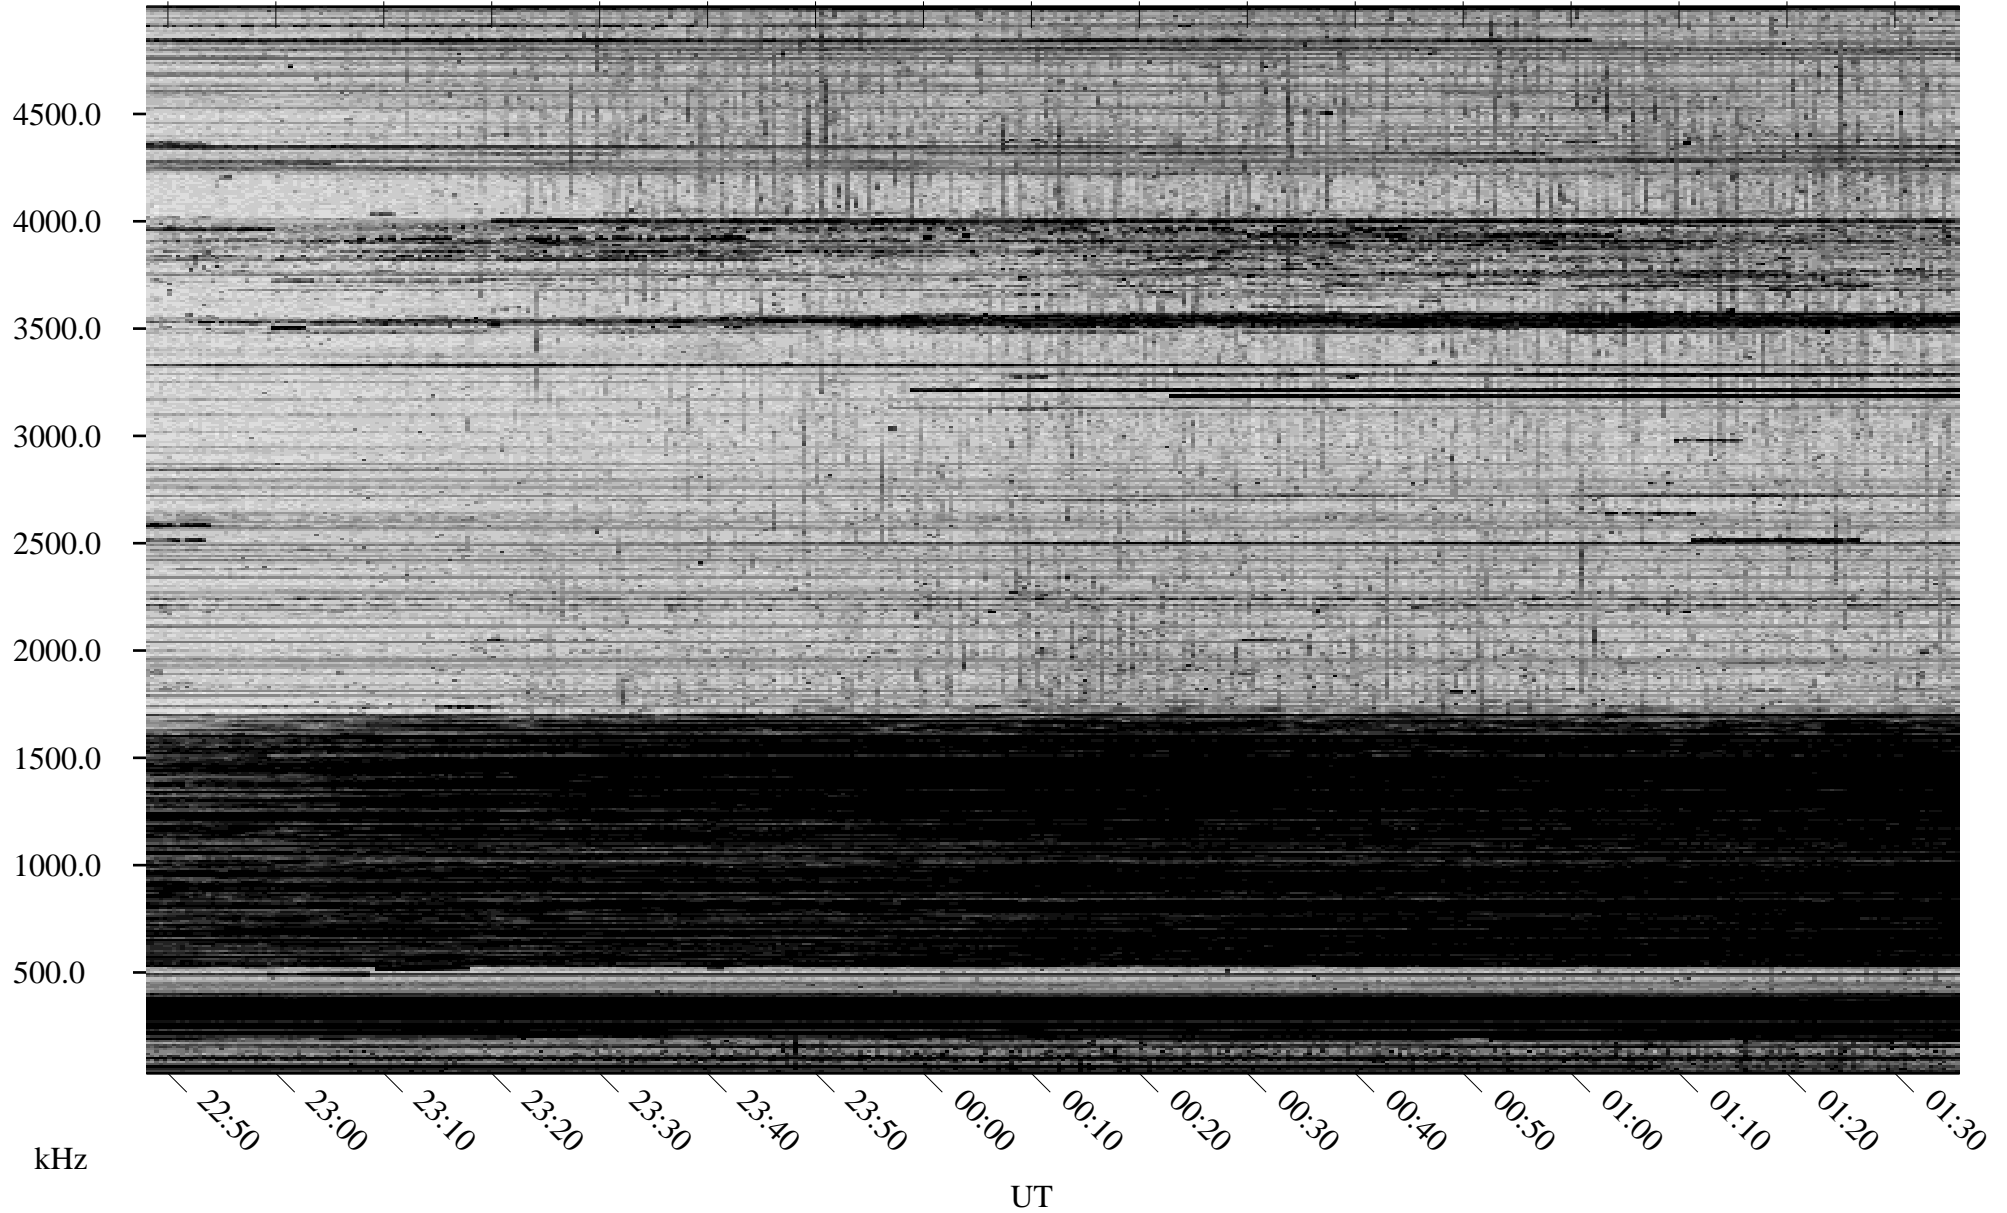

11/05/2006 Churchill, Manitoba

Linear Scale Black = 161 White = 15

CH06309L.R00m max_12

Page 1

11/05/2006 Churchill, Manitoba

Linear Scale Black = 161 White = 15

CH06309L.R00m max_12

Page 2

11/06/2006 Churchill, Manitoba

Linear Scale Black = 161 White = 15

CH06309L.R00m max_12

Page 3

11/06/2006 Churchill, Manitoba

Linear Scale Black = 161 White = 15

CH06309L.R00m max_12

Page 4

11/06/2006 Churchill, Manitoba

Linear Scale Black = 161 White = 15

CH06309L.R00m max_12

Page 5

11/06/2006 Churchill, Manitoba

Linear Scale Black = 161 White = 15

CH06309L.R00m max_12

Page 6

11/06/2006 Churchill, Manitoba

Linear Scale Black = 161 White = 15

CH06309L.R00m max_12

Page 7

11/06/2006 Churchill, Manitoba

Linear Scale Black = 161 White = 15

CH06309L.R00m max_12

Page 8