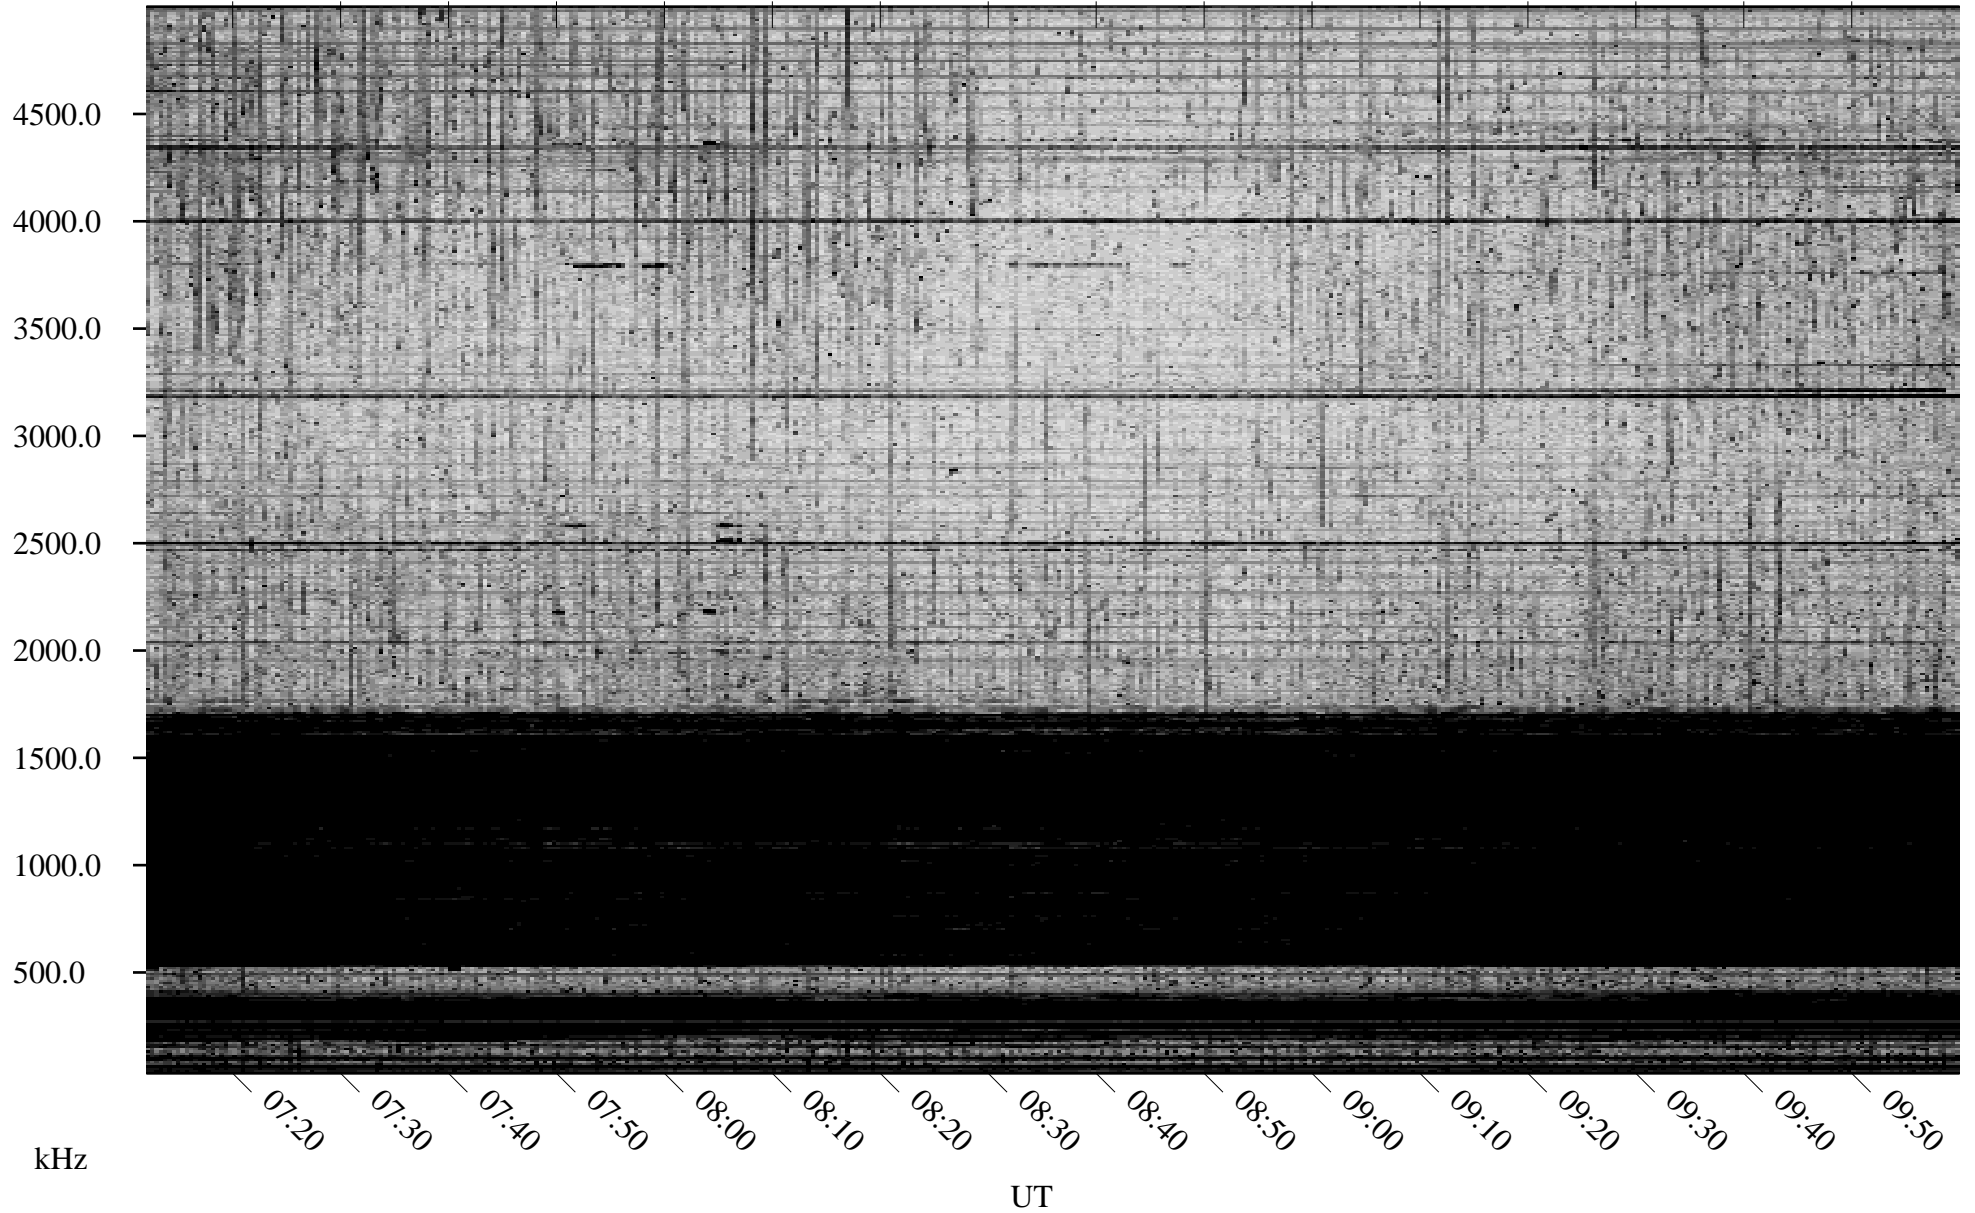

11/05/2006 Churchill, Manitoba

Linear Scale Black = 161 White = 15

CH06309L.R00m max_12

Page 1

11/05/2006 Churchill, Manitoba

Linear Scale Black = 161 White = 15

CH06309L.R00m max_12

Page 2

11/06/2006 Churchill, Manitoba

Linear Scale Black = 161 White = 15

CH06309L.R00m max_12

Page 3

11/06/2006 Churchill, Manitoba

Linear Scale Black = 161 White = 15

CH06309L.R00m max_12

Page 4

11/06/2006 Churchill, Manitoba

Linear Scale Black = 161 White = 15

CH06309L.R00m max_12

Page 5

11/06/2006 Churchill, Manitoba

Linear Scale Black = 161 White = 15

CH06309L.R00m max_12

Page 6

11/06/2006 Churchill, Manitoba

Linear Scale Black = 161 White = 15

CH06309L.R00m max_12

Page 7

11/06/2006 Churchill, Manitoba

Linear Scale Black = 161 White = 15

CH06309L.R00m max_12

Page 8