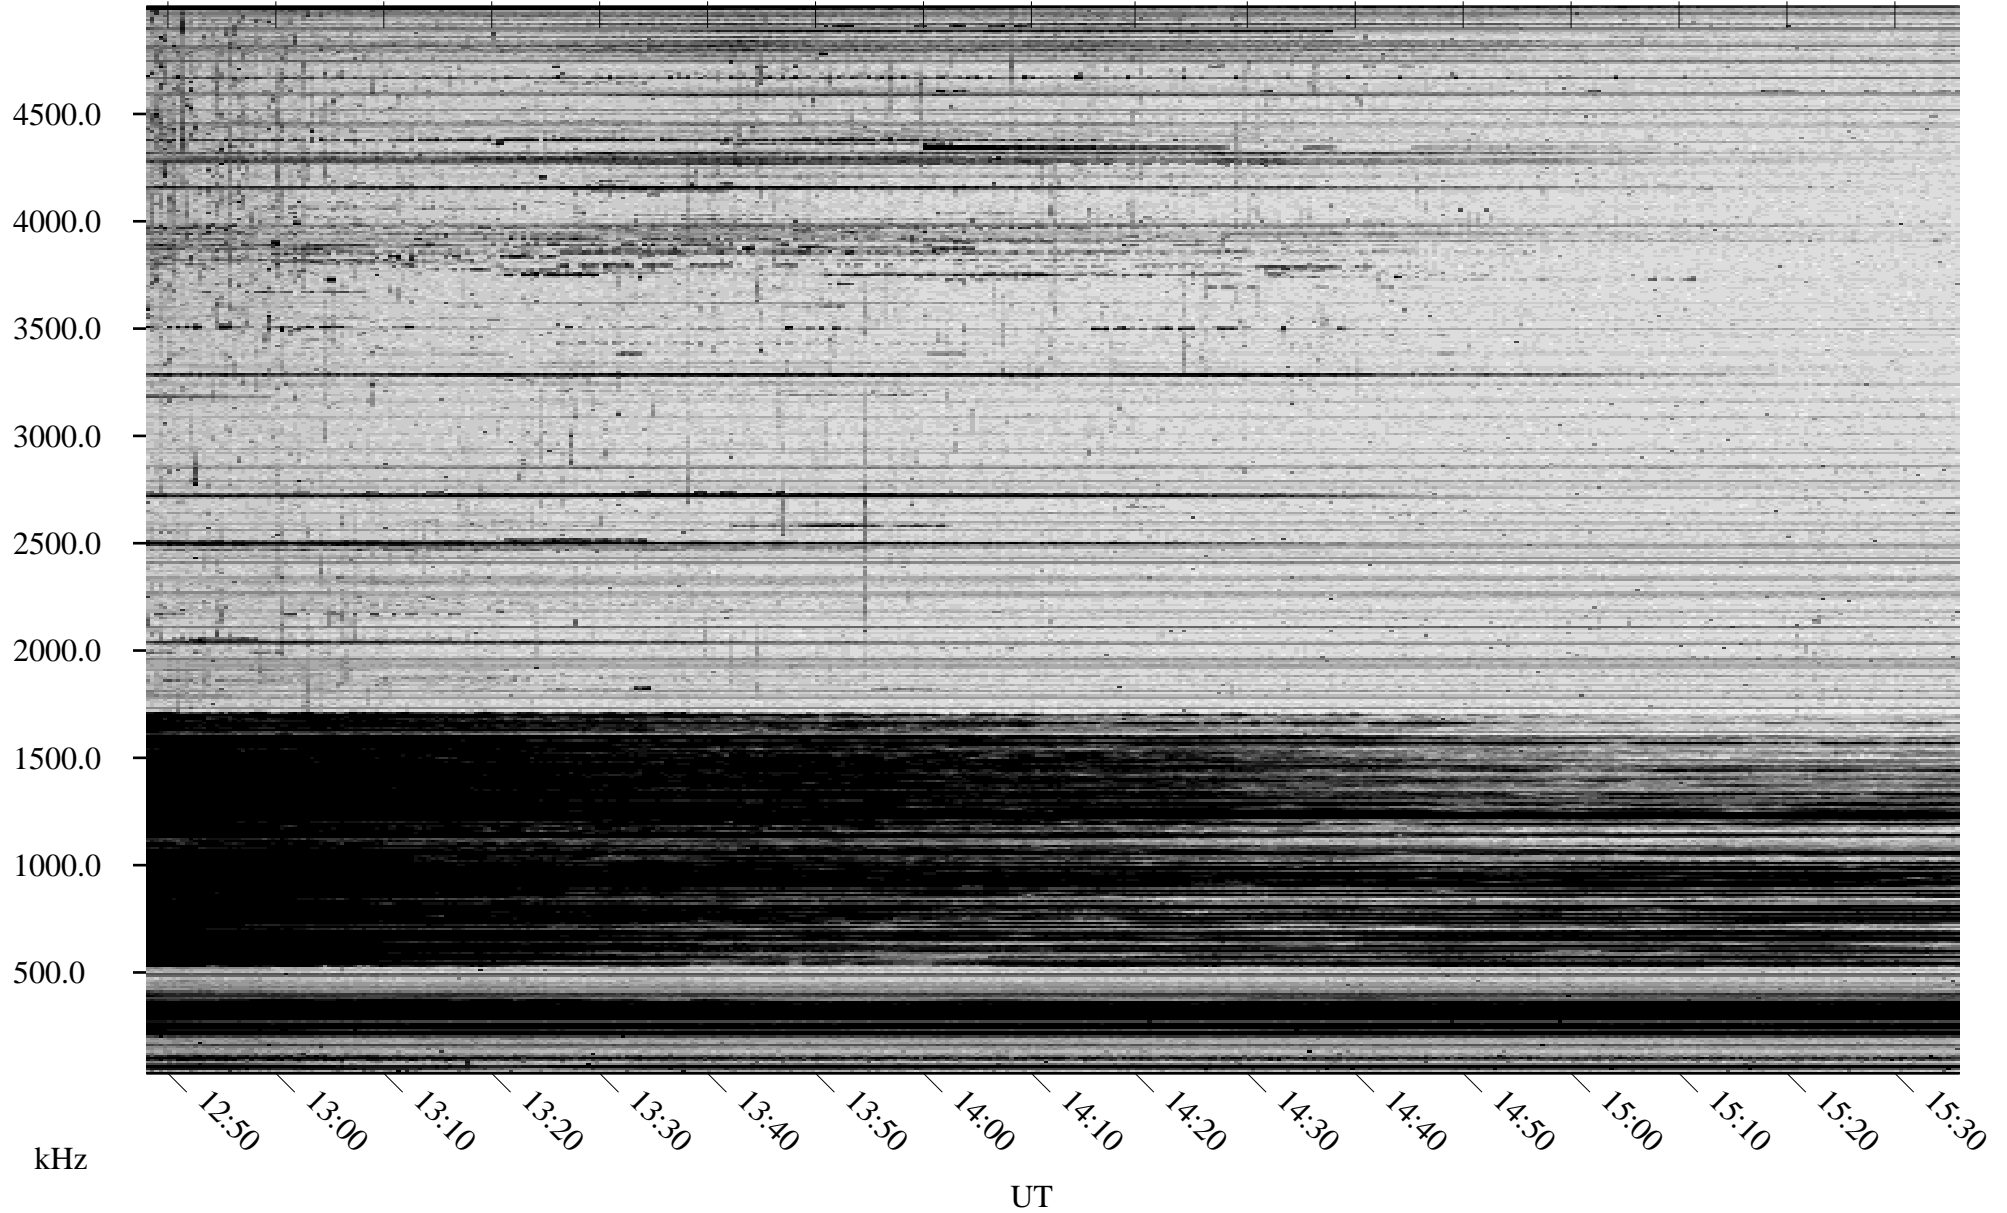

11/05/2006 Churchill, Manitoba

Linear Scale Black = 161 White = 15

CH06309L.R00m max_12

Page 1

11/05/2006 Churchill, Manitoba

Linear Scale Black = 161 White = 15

CH06309L.R00m max_12

Page 2

11/06/2006 Churchill, Manitoba

Linear Scale Black = 161 White = 15

CH06309L.R00m max_12

Page 3

11/06/2006 Churchill, Manitoba

Linear Scale Black = 161 White = 15

CH06309L.R00m max_12

Page 4

11/06/2006 Churchill, Manitoba

Linear Scale Black = 161 White = 15

CH06309L.R00m max_12

Page 5

11/06/2006 Churchill, Manitoba

Linear Scale Black = 161 White = 15

CH06309L.R00m max_12

Page 6

11/06/2006 Churchill, Manitoba

Linear Scale Black = 161 White = 15

CH06309L.R00m max_12

Page 7

11/06/2006 Churchill, Manitoba

Linear Scale Black = 161 White = 15

CH06309L.R00m max_12

Page 8