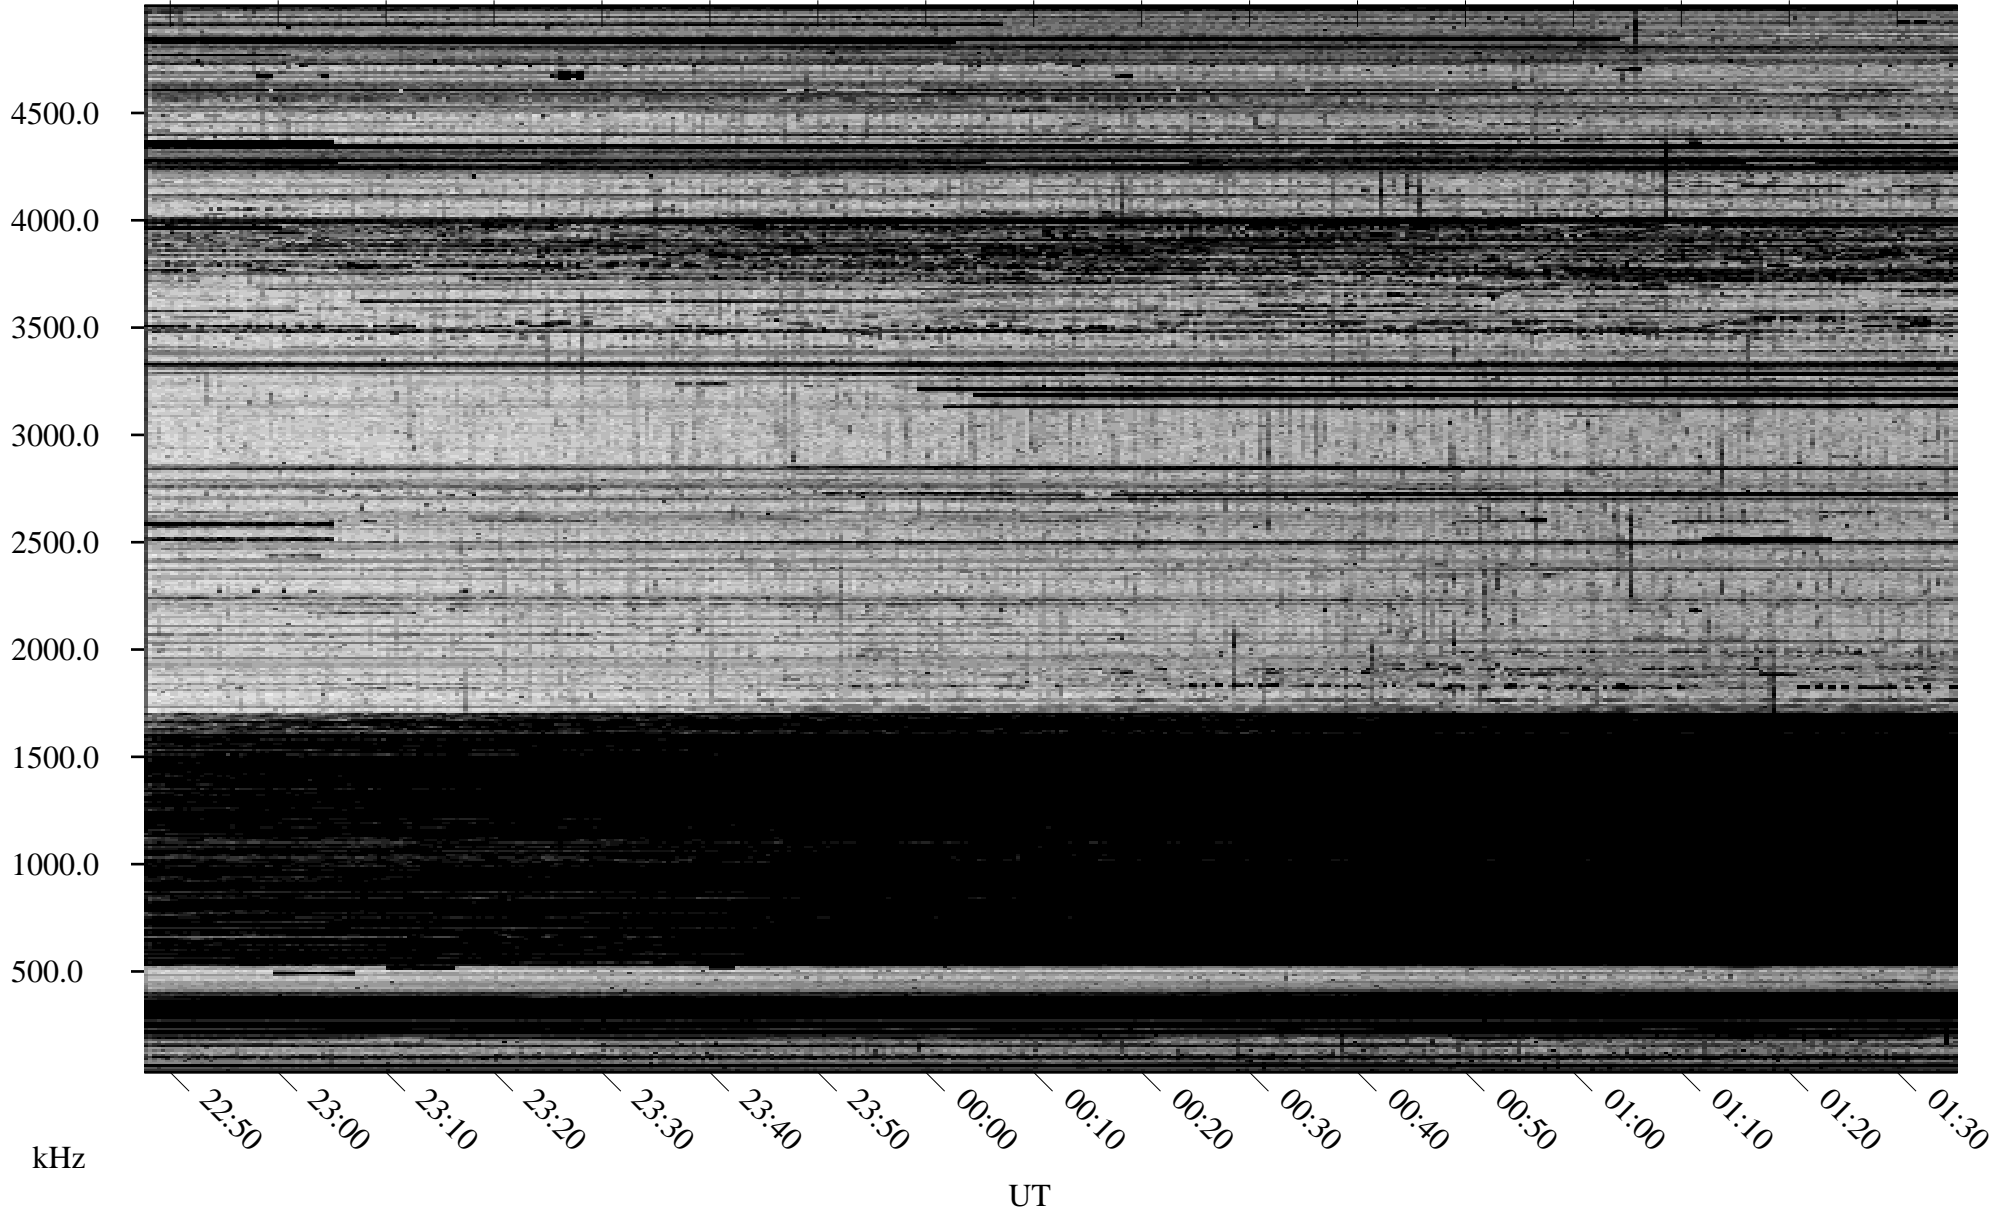

11/07/2006 Churchill, Manitoba

Linear Scale Black = 161 White = 15

CH06311L.R01m max_12

Page 1

11/08/2006 Churchill, Manitoba

Linear Scale Black = 161 White = 15

CH06311L.R01m max_12

Page 2

11/08/2006 Churchill, Manitoba

Linear Scale Black = 161 White = 15

CH06311L.R01m max_12

Page 3

11/08/2006 Churchill, Manitoba

Linear Scale Black = 161 White = 15

CH06311L.R01m max_12

Page 4

11/08/2006 Churchill, Manitoba

Linear Scale Black = 161 White = 15

CH06311L.R01m max_12

Page 5

11/08/2006 Churchill, Manitoba

Linear Scale Black = 161 White = 15

CH06311L.R01m max_12

Page 6

11/08/2006 Churchill, Manitoba

Linear Scale Black = 161 White = 15

CH06311L.R01m max_12

Page 7