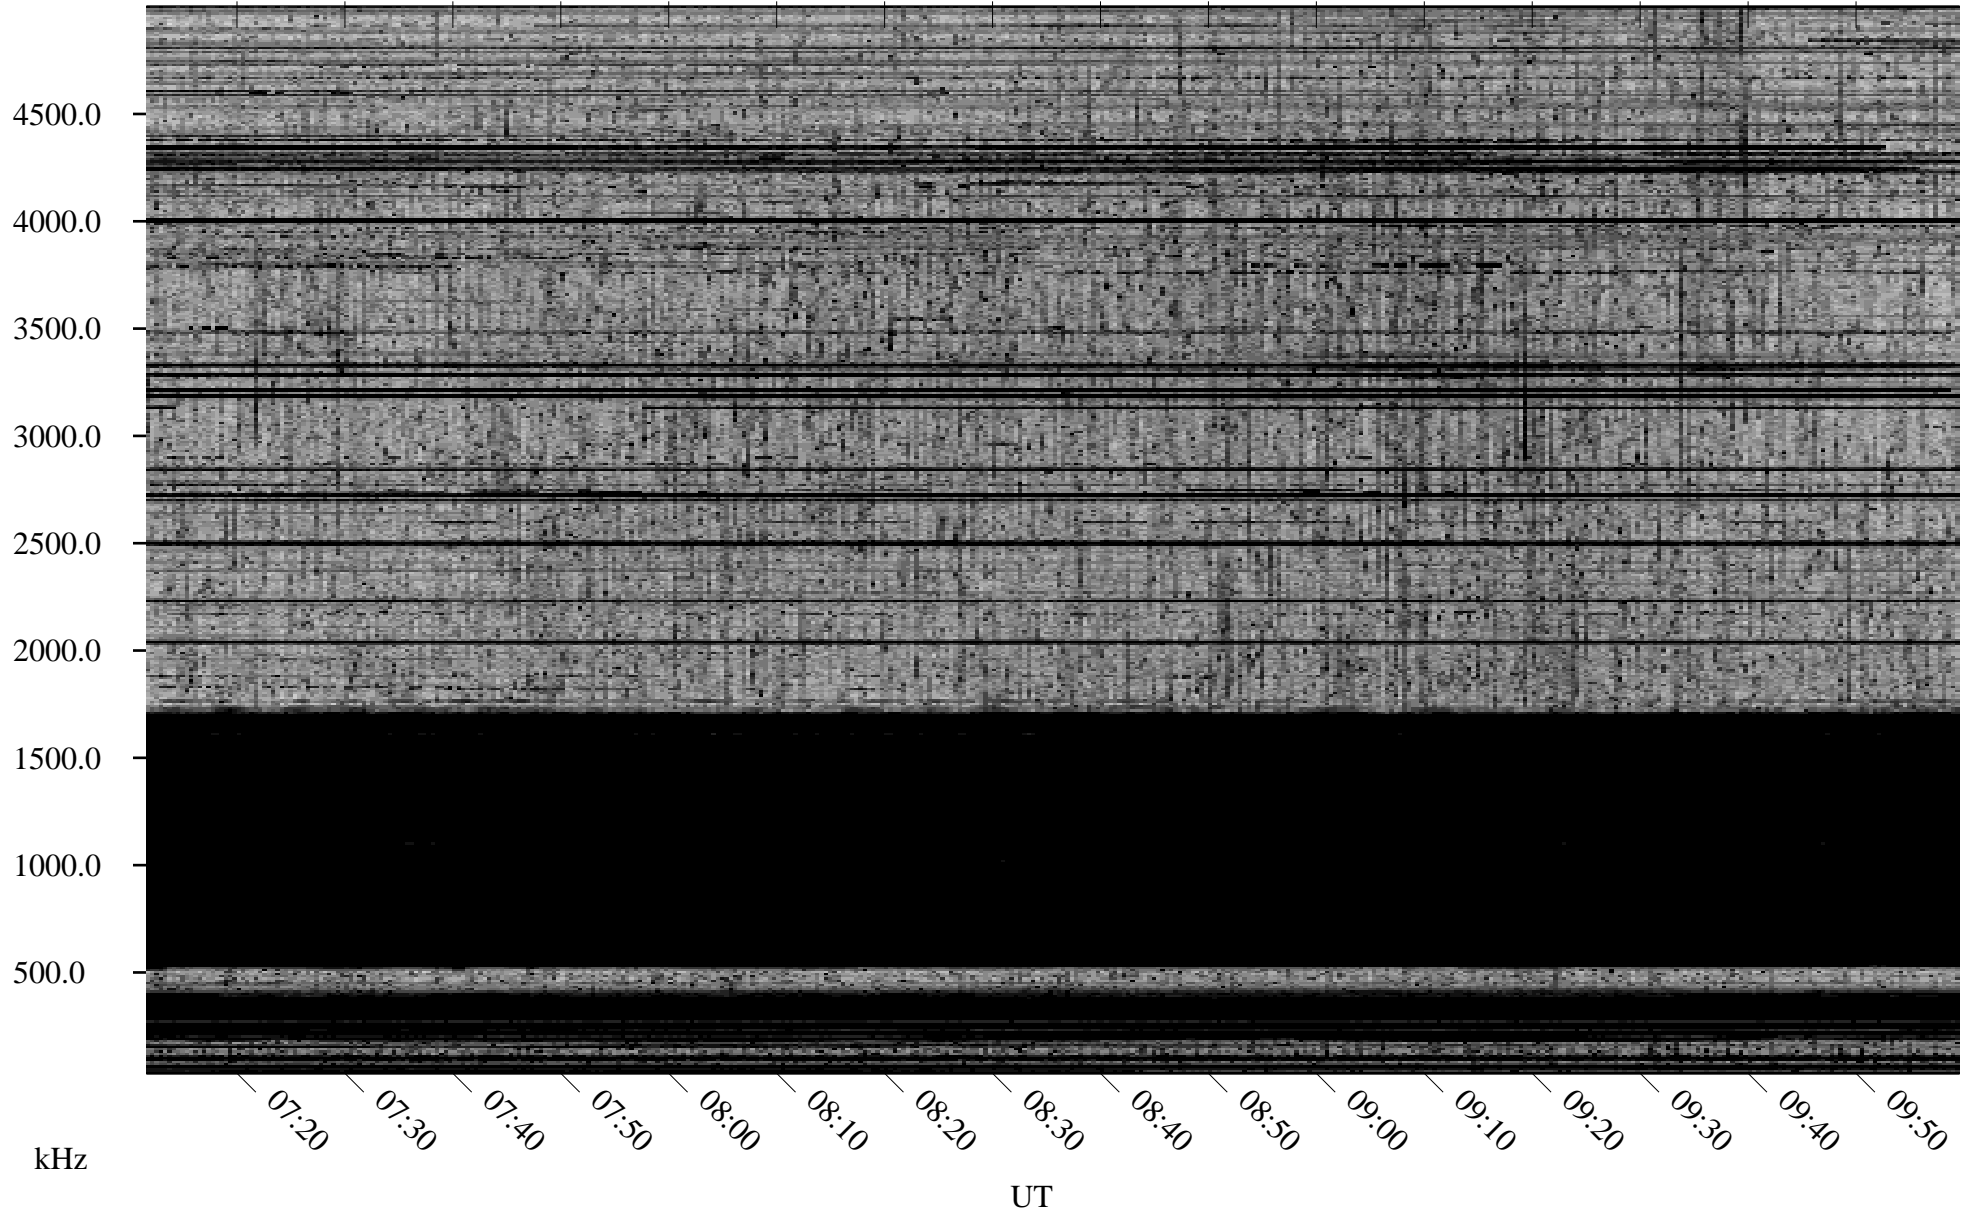

11/07/2006 Churchill, Manitoba

Linear Scale Black = 161 White = 15

CH06311L.R01m max_12

Page 1

11/08/2006 Churchill, Manitoba

Linear Scale Black = 161 White = 15

CH06311L.R01m max_12

Page 2

11/08/2006 Churchill, Manitoba

Linear Scale Black = 161 White = 15

CH06311L.R01m max_12

Page 3

11/08/2006 Churchill, Manitoba

Linear Scale Black = 161 White = 15

CH06311L.R01m max_12

Page 4

11/08/2006 Churchill, Manitoba

Linear Scale Black = 161 White = 15

CH06311L.R01m max_12

Page 5

11/08/2006 Churchill, Manitoba

Linear Scale Black = 161 White = 15

CH06311L.R01m max_12

Page 6

11/08/2006 Churchill, Manitoba

Linear Scale Black = 161 White = 15

CH06311L.R01m max_12

Page 7