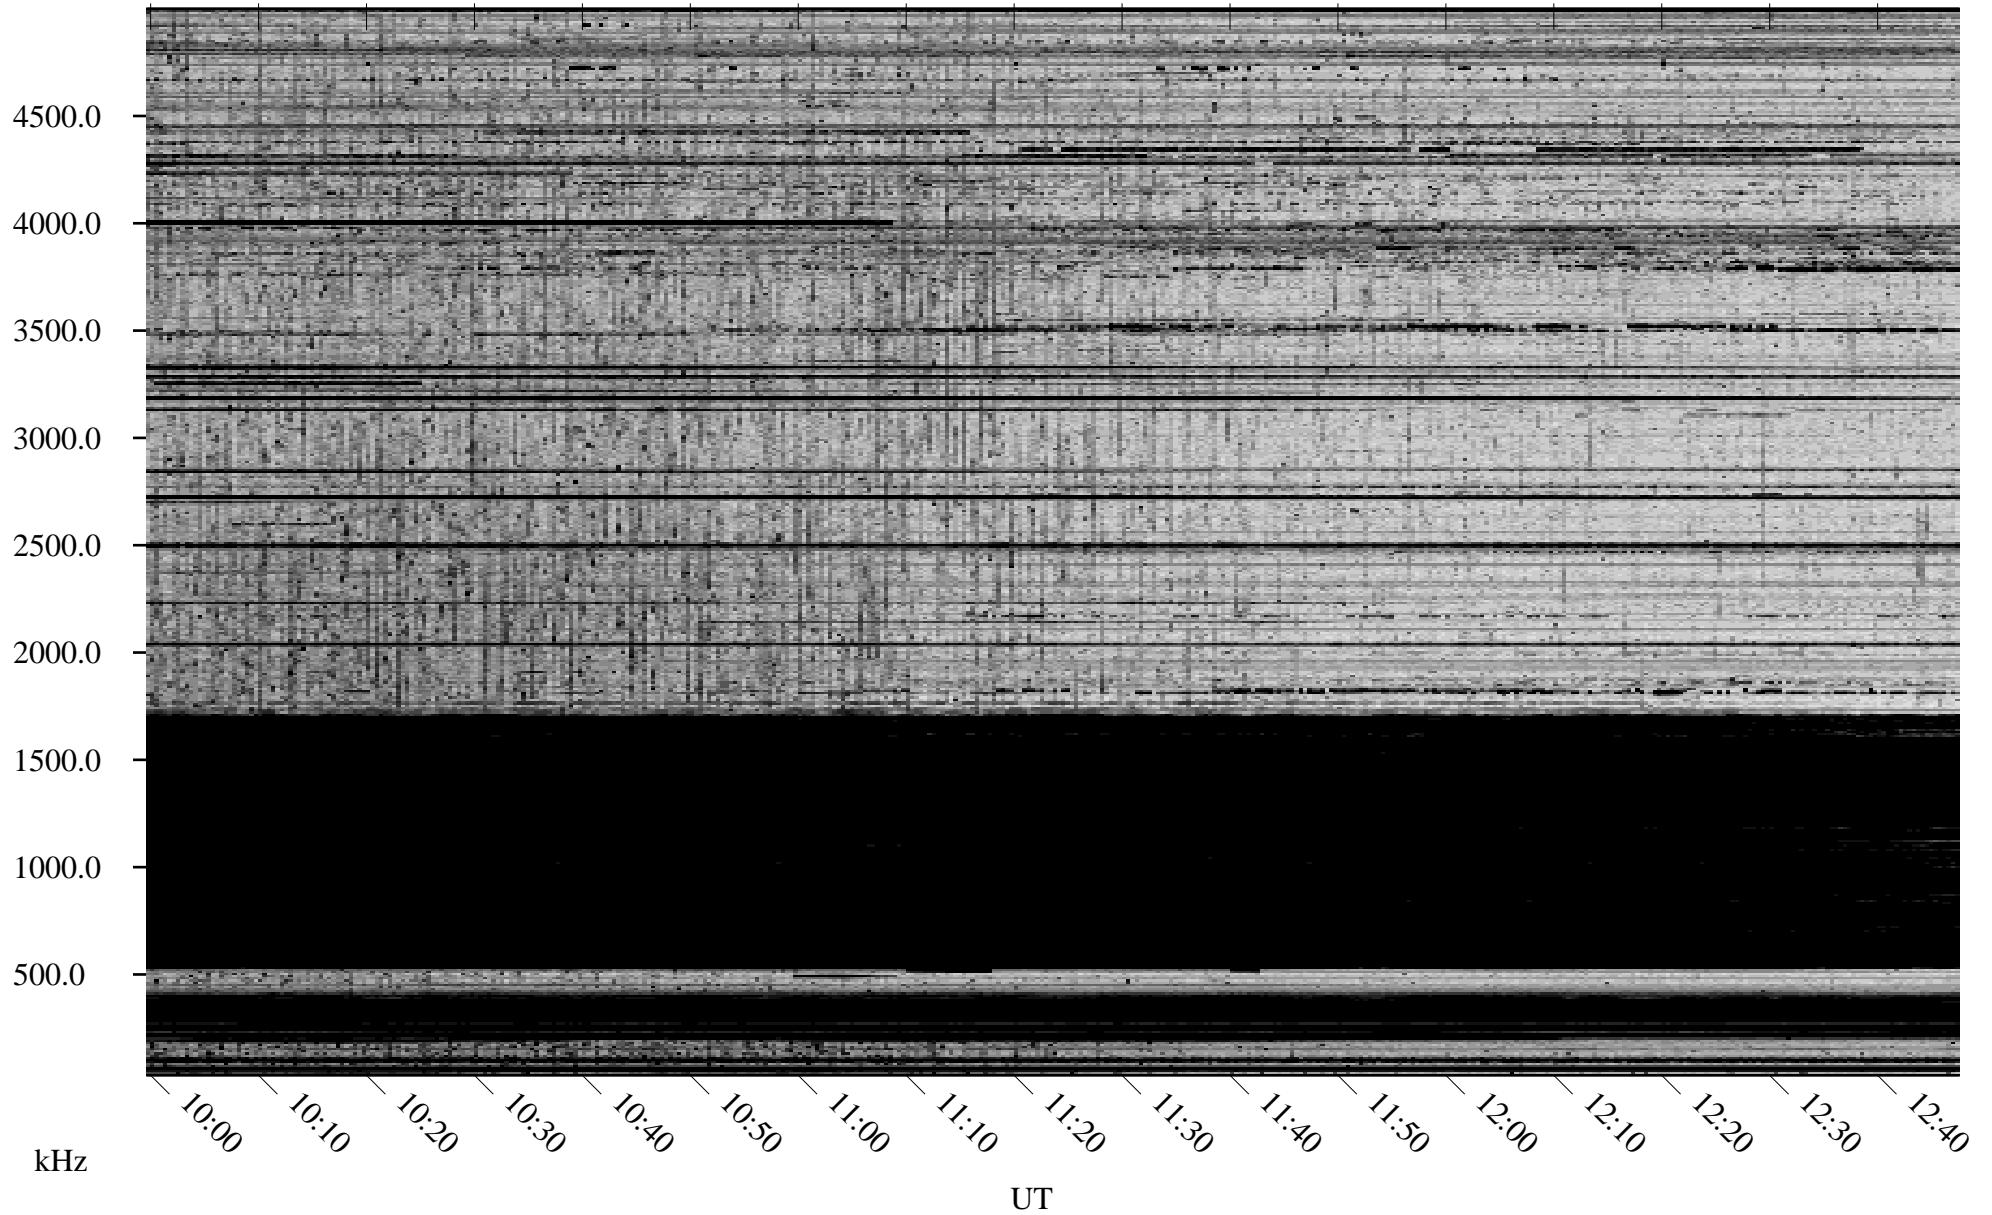

11/07/2006 Churchill, Manitoba

Linear Scale Black = 161 White = 15

CH06311L.R01m max_12

Page 1

11/08/2006 Churchill, Manitoba

Linear Scale Black = 161 White = 15

CH06311L.R01m max_12

Page 2

11/08/2006 Churchill, Manitoba

Linear Scale Black = 161 White = 15

CH06311L.R01m max_12

Page 3

11/08/2006 Churchill, Manitoba

Linear Scale Black = 161 White = 15

CH06311L.R01m max_12

Page 4

11/08/2006 Churchill, Manitoba

Linear Scale Black = 161 White = 15

CH06311L.R01m max_12

Page 5

11/08/2006 Churchill, Manitoba

Linear Scale Black = 161 White = 15

CH06311L.R01m max_12

Page 6

11/08/2006 Churchill, Manitoba

Linear Scale Black = 161 White = 15

CH06311L.R01m max_12

Page 7