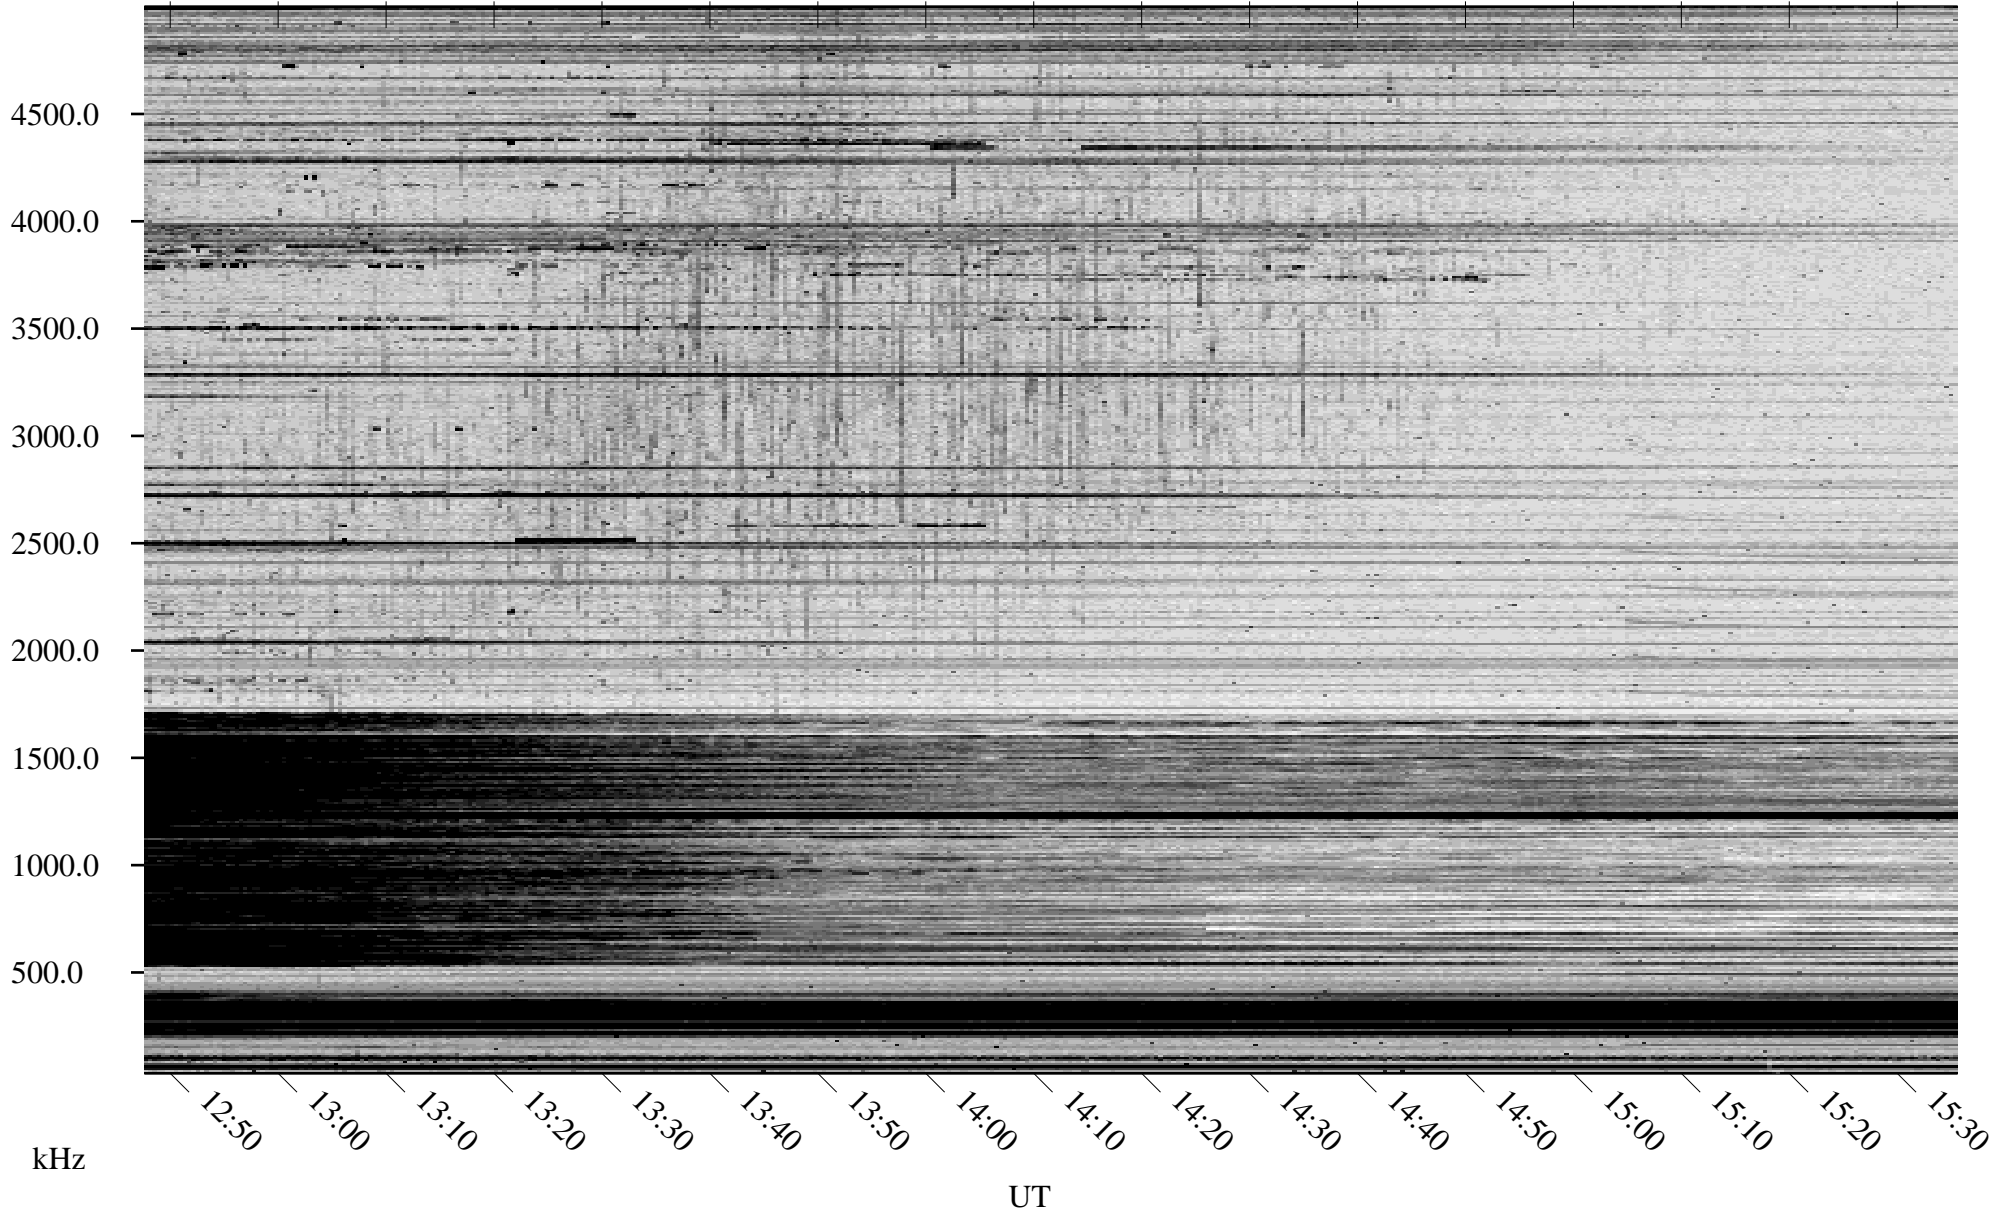

11/07/2006 Churchill, Manitoba

Linear Scale Black = 161 White = 15

CH06311L.R01m max_12

Page 1

11/08/2006 Churchill, Manitoba

Linear Scale Black = 161 White = 15

CH06311L.R01m max_12

Page 2

11/08/2006 Churchill, Manitoba

Linear Scale Black = 161 White = 15

CH06311L.R01m max_12

Page 3

11/08/2006 Churchill, Manitoba

Linear Scale Black = 161 White = 15

CH06311L.R01m max_12

Page 4

11/08/2006 Churchill, Manitoba

Linear Scale Black = 161 White = 15

CH06311L.R01m max_12

Page 5

11/08/2006 Churchill, Manitoba

Linear Scale Black = 161 White = 15

CH06311L.R01m max_12

Page 6

11/08/2006 Churchill, Manitoba

Linear Scale Black = 161 White = 15

CH06311L.R01m max_12

Page 7