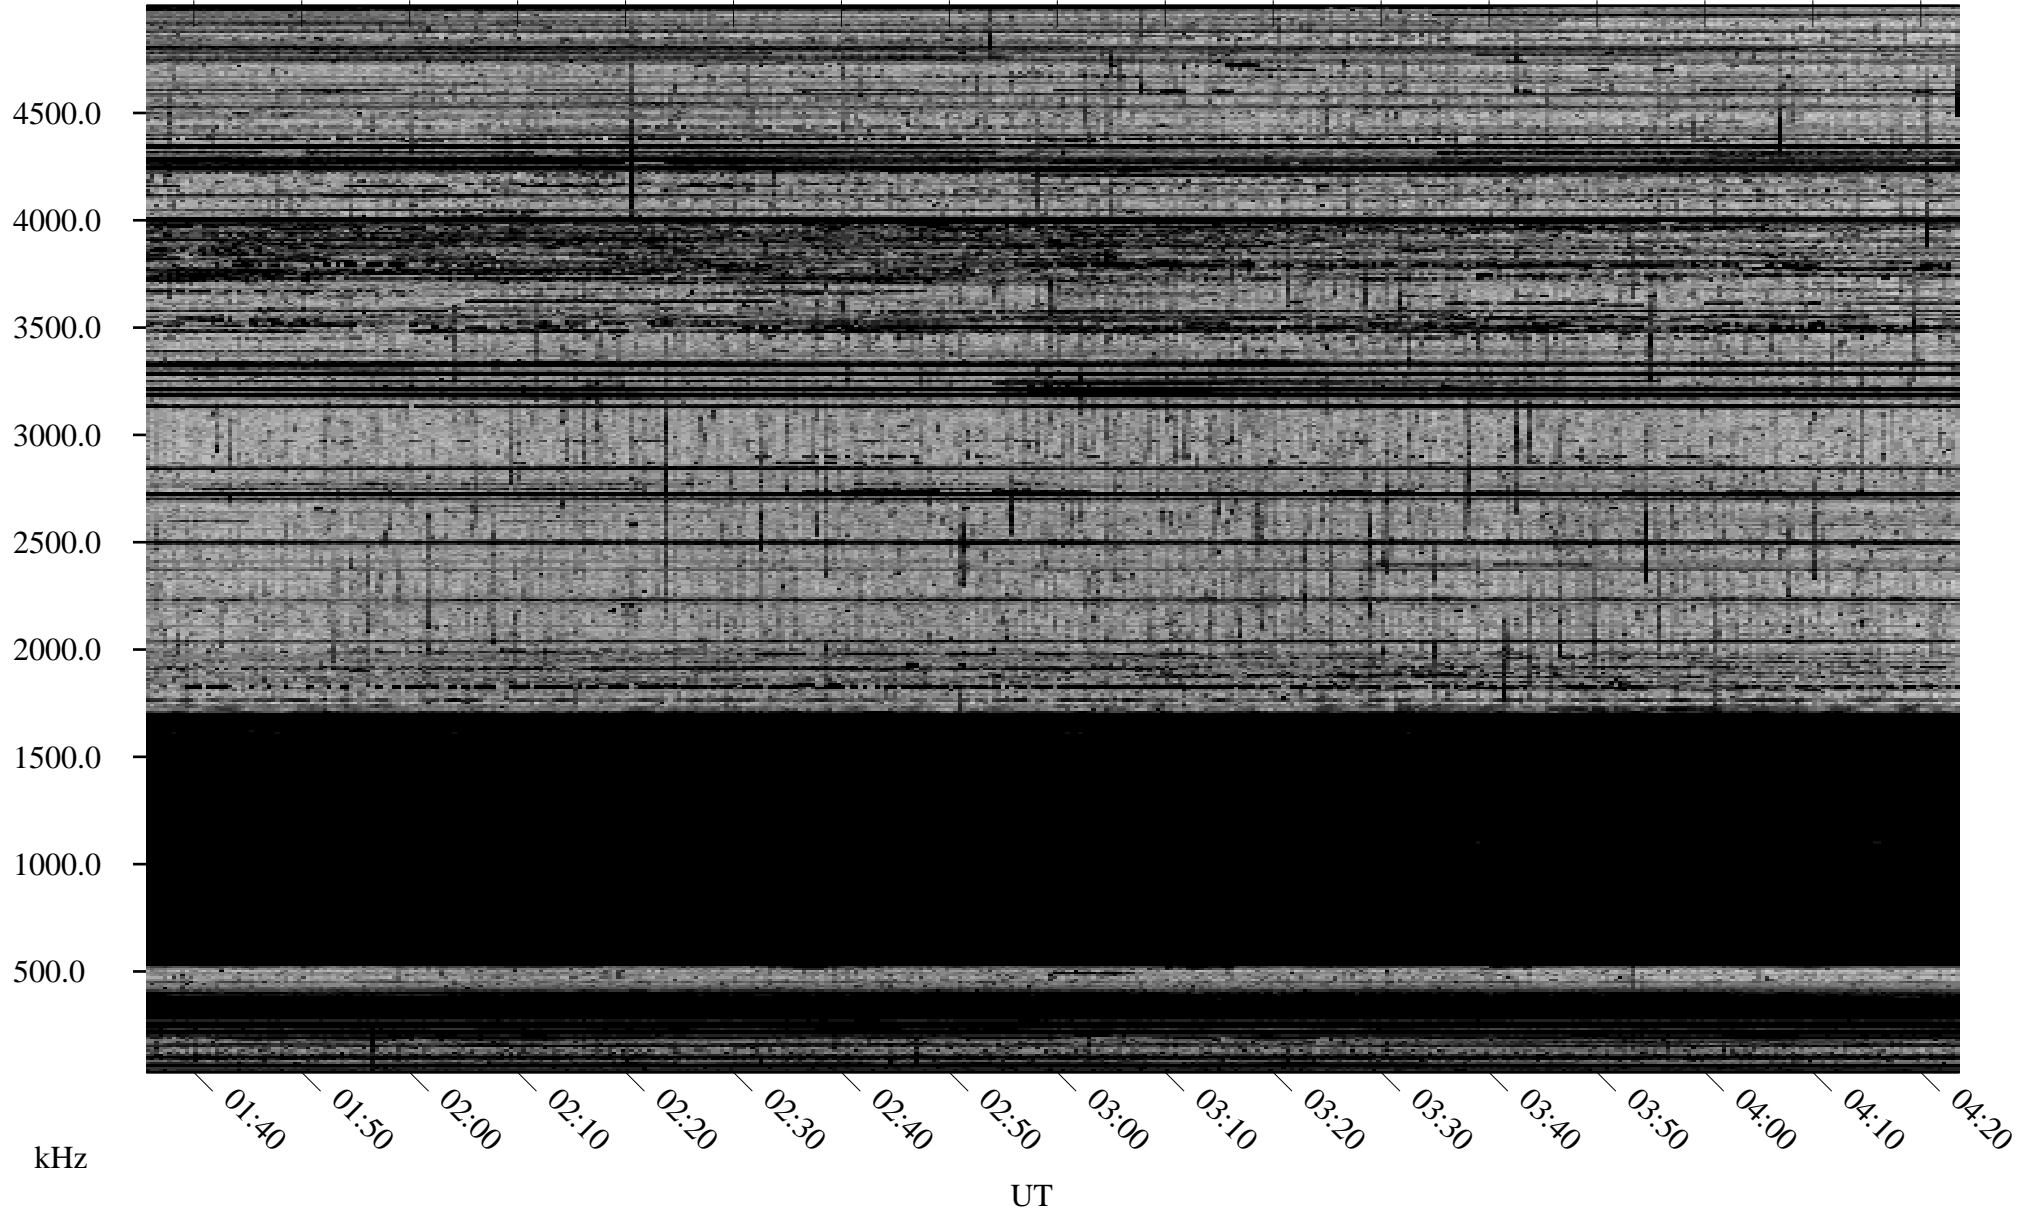

11/07/2006 Churchill, Manitoba

Linear Scale Black = 161 White = 15

CH06311L.R01m max_12

Page 1

11/08/2006 Churchill, Manitoba

Linear Scale Black = 161 White = 15

CH06311L.R01m max_12

Page 2

11/08/2006 Churchill, Manitoba

Linear Scale Black = 161 White = 15

CH06311L.R01m max_12

Page 3

11/08/2006 Churchill, Manitoba

Linear Scale Black = 161 White = 15

CH06311L.R01m max_12

Page 4

11/08/2006 Churchill, Manitoba

Linear Scale Black = 161 White = 15

CH06311L.R01m max_12

Page 5

11/08/2006 Churchill, Manitoba

Linear Scale Black = 161 White = 15

CH06311L.R01m max_12

Page 6

11/08/2006 Churchill, Manitoba

Linear Scale Black = 161 White = 15

CH06311L.R01m max_12

Page 7