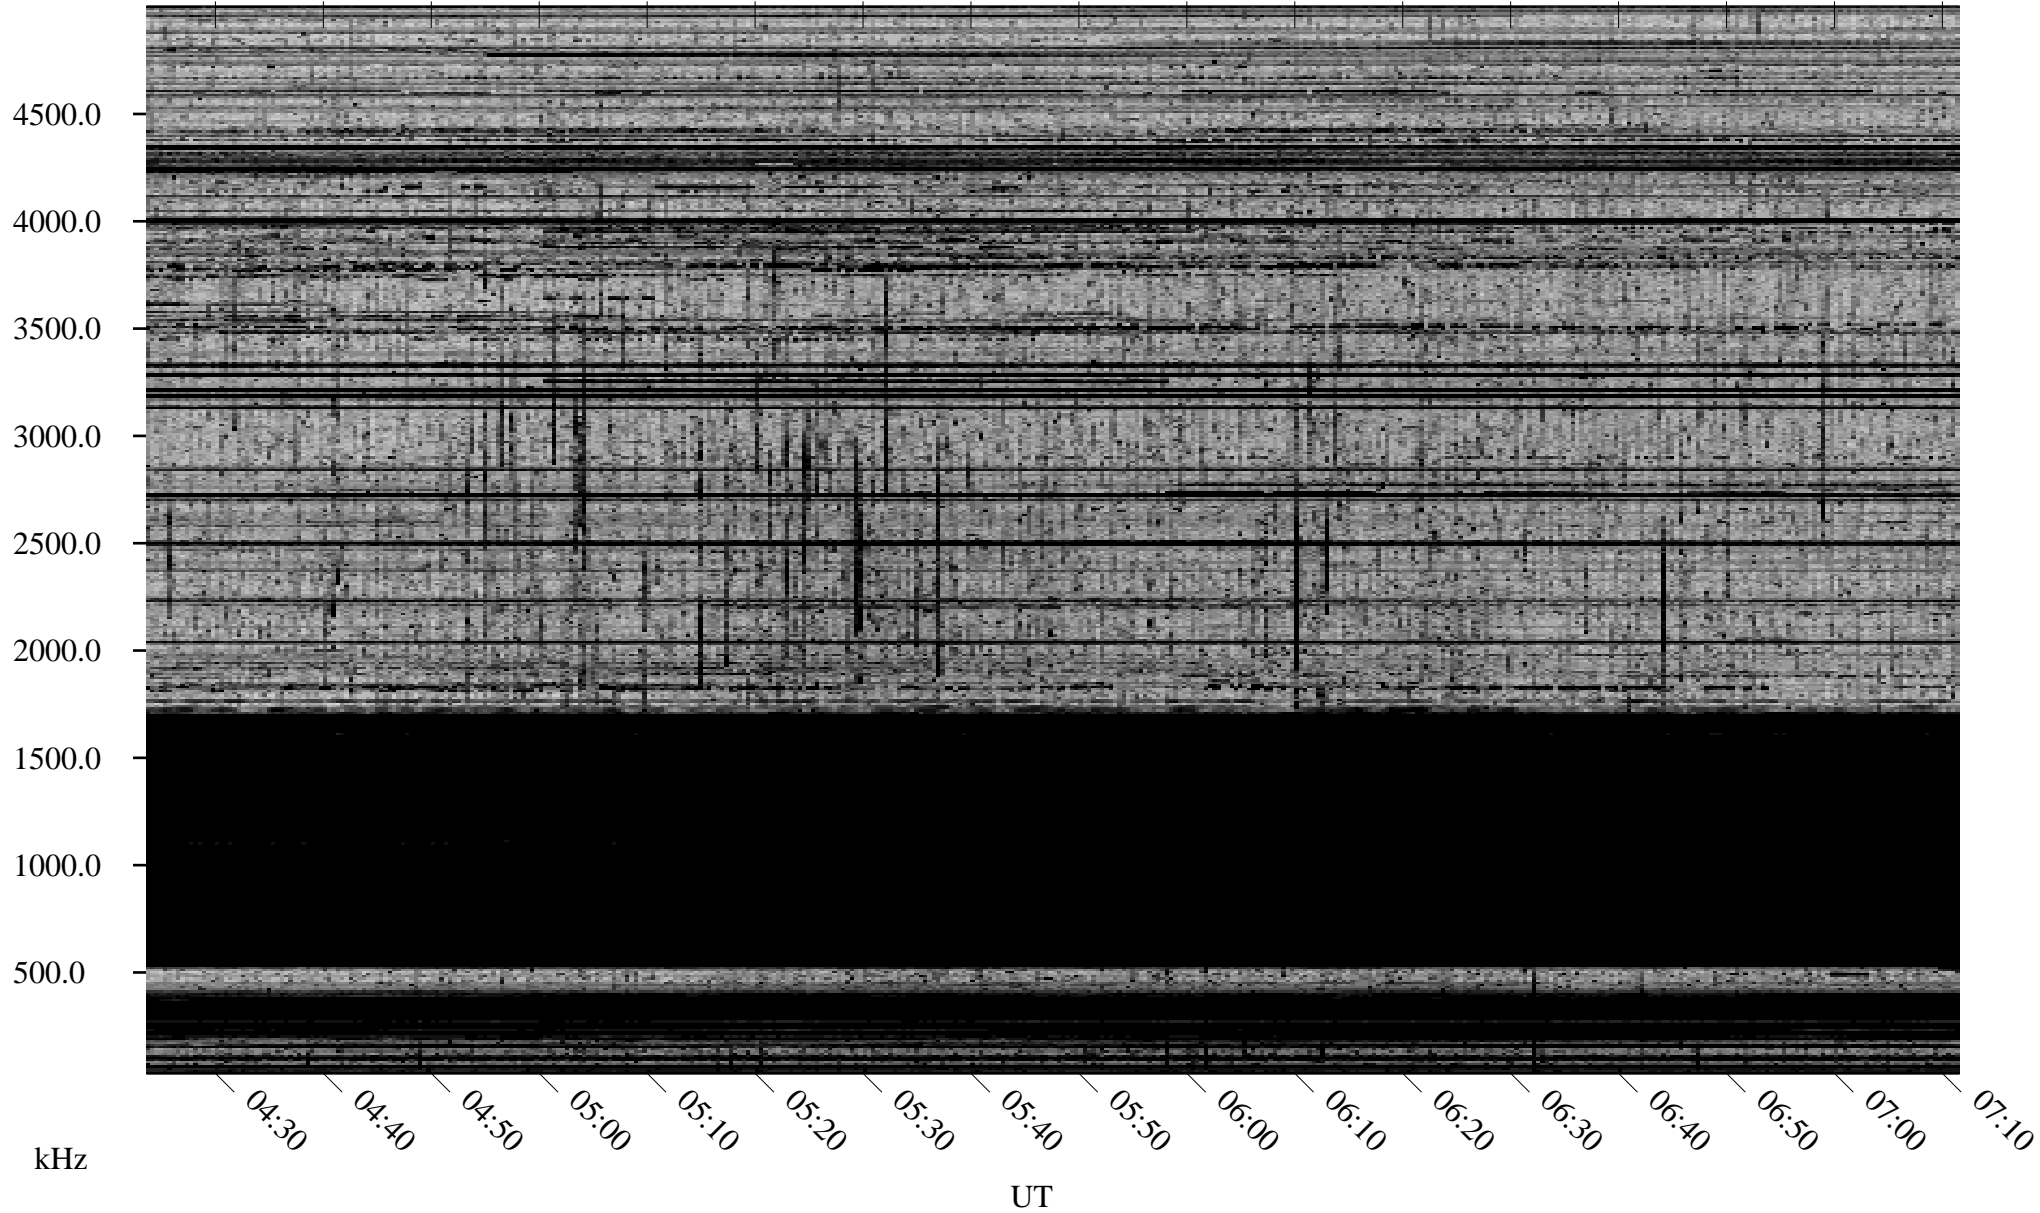

11/07/2006 Churchill, Manitoba

Linear Scale Black = 161 White = 15

CH06311L.R01m max_12

Page 1

11/08/2006 Churchill, Manitoba

Linear Scale Black = 161 White = 15

CH06311L.R01m max_12

Page 2

11/08/2006 Churchill, Manitoba

Linear Scale Black = 161 White = 15

CH06311L.R01m max_12

Page 3

11/08/2006 Churchill, Manitoba

Linear Scale Black = 161 White = 15

CH06311L.R01m max_12

Page 4

11/08/2006 Churchill, Manitoba

Linear Scale Black = 161 White = 15

CH06311L.R01m max_12

Page 5

11/08/2006 Churchill, Manitoba

Linear Scale Black = 161 White = 15

CH06311L.R01m max_12

Page 6

11/08/2006 Churchill, Manitoba

Linear Scale Black = 161 White = 15

CH06311L.R01m max_12

Page 7