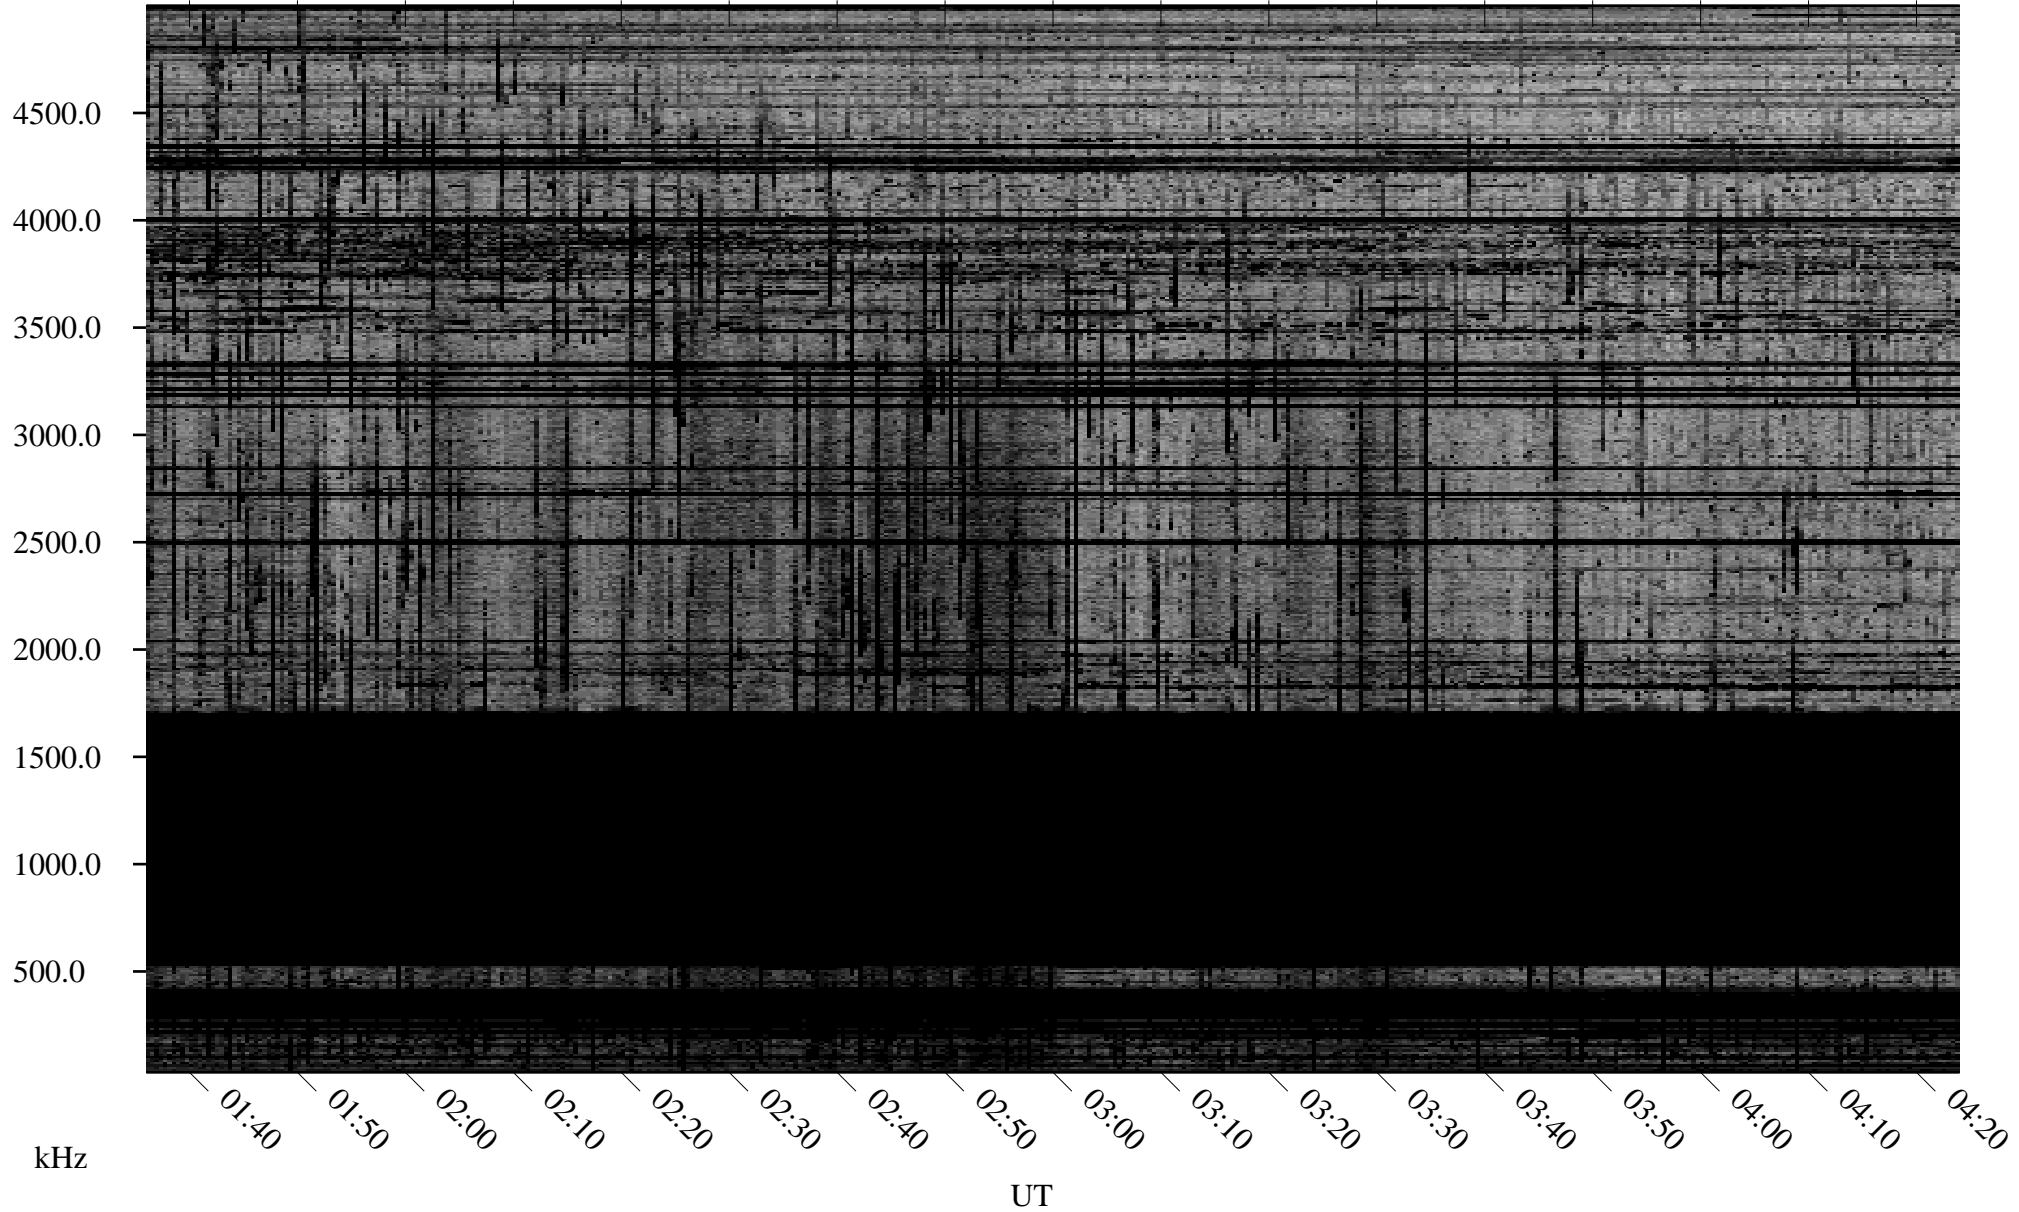

11/08/2006 Churchill, Manitoba

Linear Scale Black = 161 White = 15

CH06312L.R00m max_12

Page 1

11/08/2006 Churchill, Manitoba

Linear Scale Black = 161 White = 15

CH06312L.R00m max_12

Page 2

11/09/2006 Churchill, Manitoba

Linear Scale Black = 161 White = 15

CH06312L.R00m max_12

Page 3

11/09/2006 Churchill, Manitoba

Linear Scale Black = 161 White = 15

CH06312L.R00m max_12

Page 4

11/09/2006 Churchill, Manitoba

Linear Scale Black = 161 White = 15

CH06312L.R00m max_12

Page 5

11/09/2006 Churchill, Manitoba

Linear Scale Black = 161 White = 15

CH06312L.R00m max_12

Page 6

11/09/2006 Churchill, Manitoba

Linear Scale Black = 161 White = 15

CH06312L.R00m max_12

Page 7

11/09/2006 Churchill, Manitoba

Linear Scale Black = 161 White = 15

CH06312L.R00m max_12

Page 8