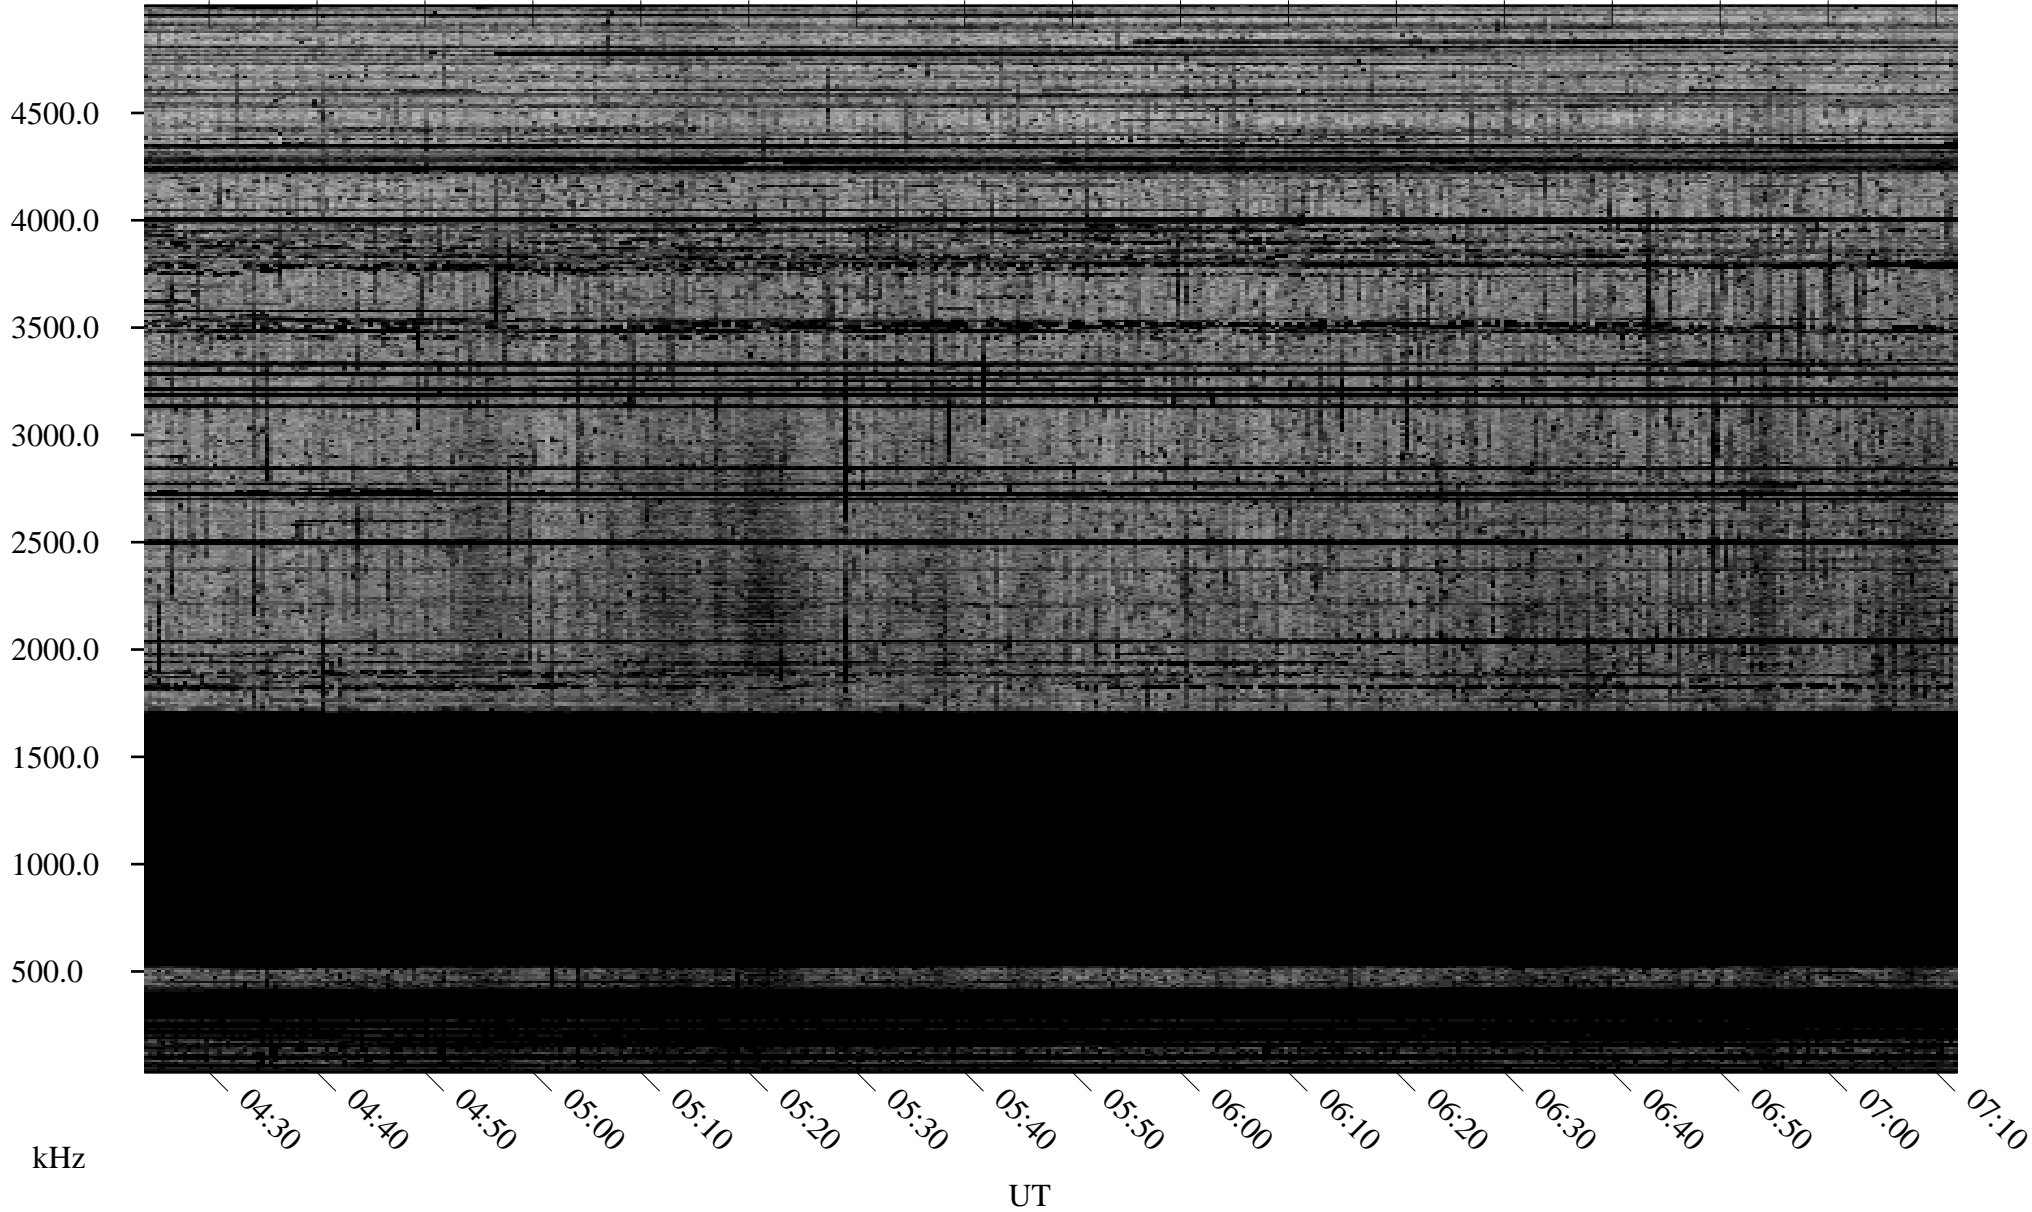

11/08/2006 Churchill, Manitoba

Linear Scale Black = 161 White = 15

CH06312L.R00m max_12

Page 1

11/08/2006 Churchill, Manitoba

Linear Scale Black = 161 White = 15

CH06312L.R00m max_12

Page 2

11/09/2006 Churchill, Manitoba

Linear Scale Black = 161 White = 15

CH06312L.R00m max_12

Page 3

11/09/2006 Churchill, Manitoba

Linear Scale Black = 161 White = 15

CH06312L.R00m max_12

Page 4

11/09/2006 Churchill, Manitoba

Linear Scale Black = 161 White = 15

CH06312L.R00m max_12

Page 5

11/09/2006 Churchill, Manitoba

Linear Scale Black = 161 White = 15

CH06312L.R00m max_12

Page 6

11/09/2006 Churchill, Manitoba

Linear Scale Black = 161 White = 15

CH06312L.R00m max_12

Page 7

11/09/2006 Churchill, Manitoba

Linear Scale Black = 161 White = 15

CH06312L.R00m max_12

Page 8