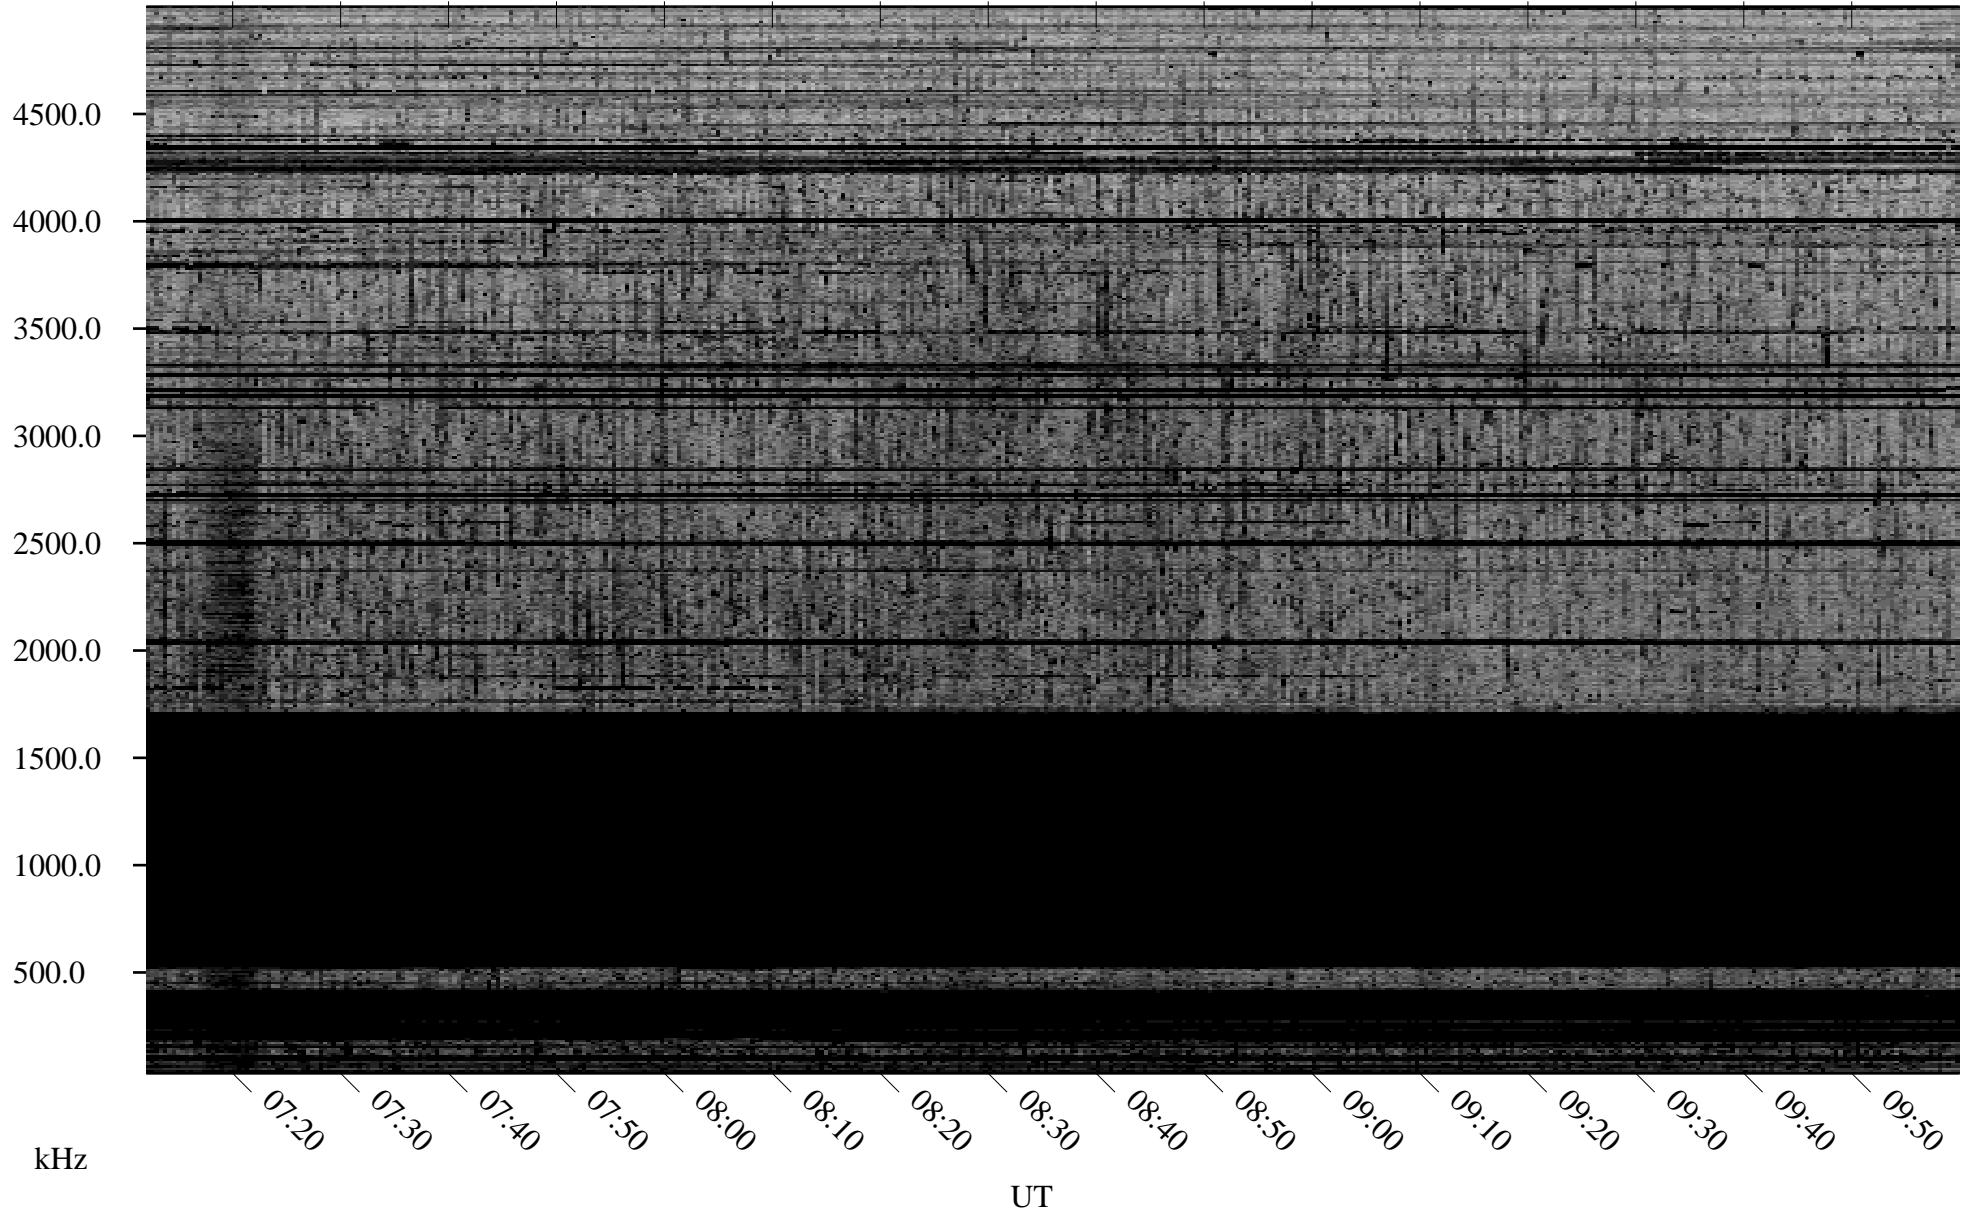

11/08/2006 Churchill, Manitoba

Linear Scale Black = 161 White = 15

CH06312L.R00m max_12

Page 1

11/08/2006 Churchill, Manitoba

Linear Scale Black = 161 White = 15

CH06312L.R00m max_12

Page 2

11/09/2006 Churchill, Manitoba

Linear Scale Black = 161 White = 15

CH06312L.R00m max_12

Page 3

11/09/2006 Churchill, Manitoba

Linear Scale Black = 161 White = 15

CH06312L.R00m max_12

Page 4

11/09/2006 Churchill, Manitoba

Linear Scale Black = 161 White = 15

CH06312L.R00m max_12

Page 5

11/09/2006 Churchill, Manitoba

Linear Scale Black = 161 White = 15

CH06312L.R00m max_12

Page 6

11/09/2006 Churchill, Manitoba

Linear Scale Black = 161 White = 15

CH06312L.R00m max_12

Page 7

11/09/2006 Churchill, Manitoba

Linear Scale Black = 161 White = 15

CH06312L.R00m max_12

Page 8