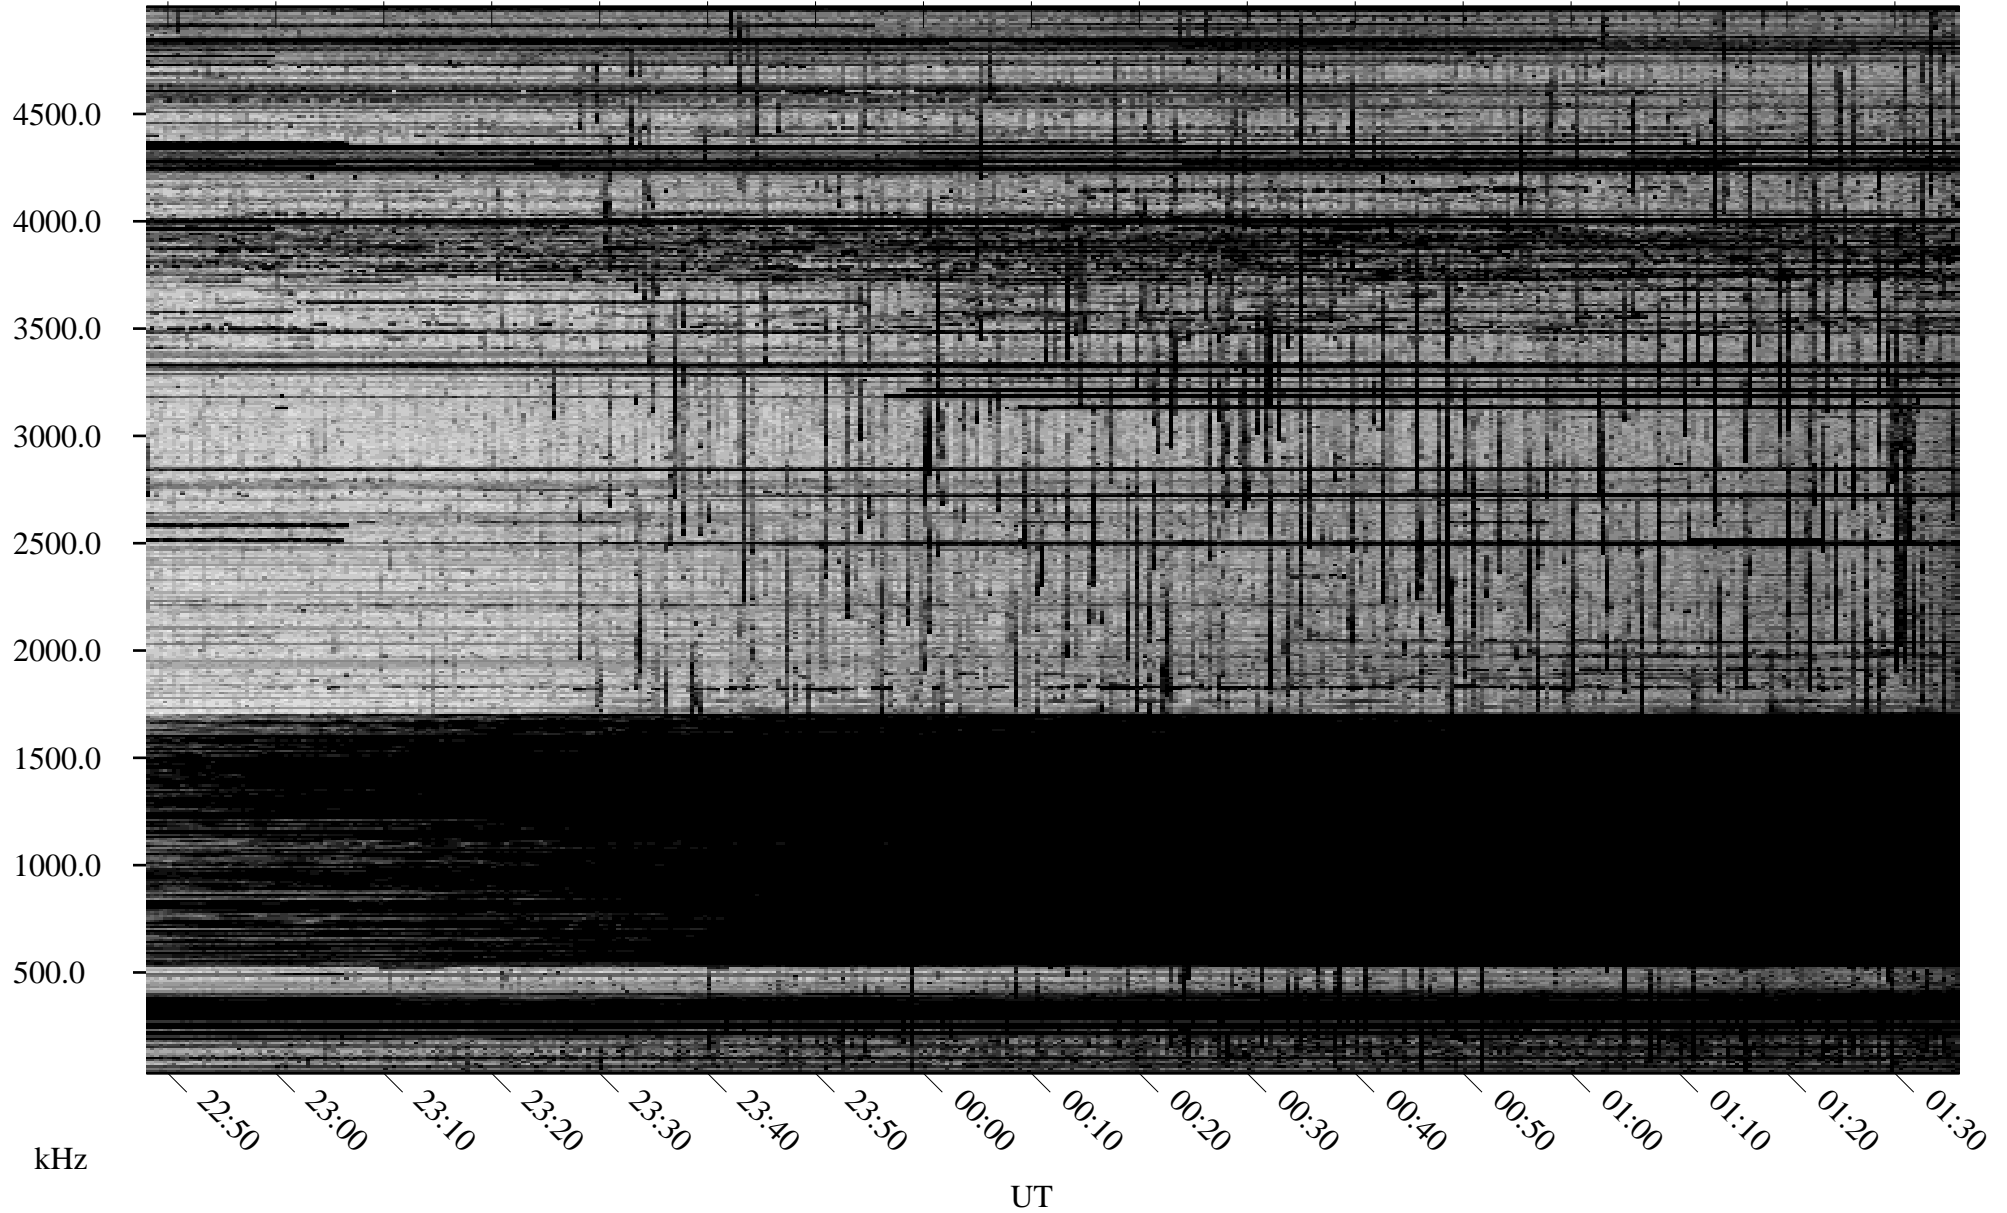

11/08/2006 Churchill, Manitoba

Linear Scale Black = 161 White = 15

CH06312L.R00m max_12

Page 1

11/08/2006 Churchill, Manitoba

Linear Scale Black = 161 White = 15

CH06312L.R00m max_12

Page 2

11/09/2006 Churchill, Manitoba

Linear Scale Black = 161 White = 15

CH06312L.R00m max_12

Page 3

11/09/2006 Churchill, Manitoba

Linear Scale Black = 161 White = 15

CH06312L.R00m max_12

Page 4

11/09/2006 Churchill, Manitoba

Linear Scale Black = 161 White = 15

CH06312L.R00m max_12

Page 5

11/09/2006 Churchill, Manitoba

Linear Scale Black = 161 White = 15

CH06312L.R00m max_12

Page 6

11/09/2006 Churchill, Manitoba

Linear Scale Black = 161 White = 15

CH06312L.R00m max_12

Page 7

11/09/2006 Churchill, Manitoba

Linear Scale Black = 161 White = 15

CH06312L.R00m max_12

Page 8