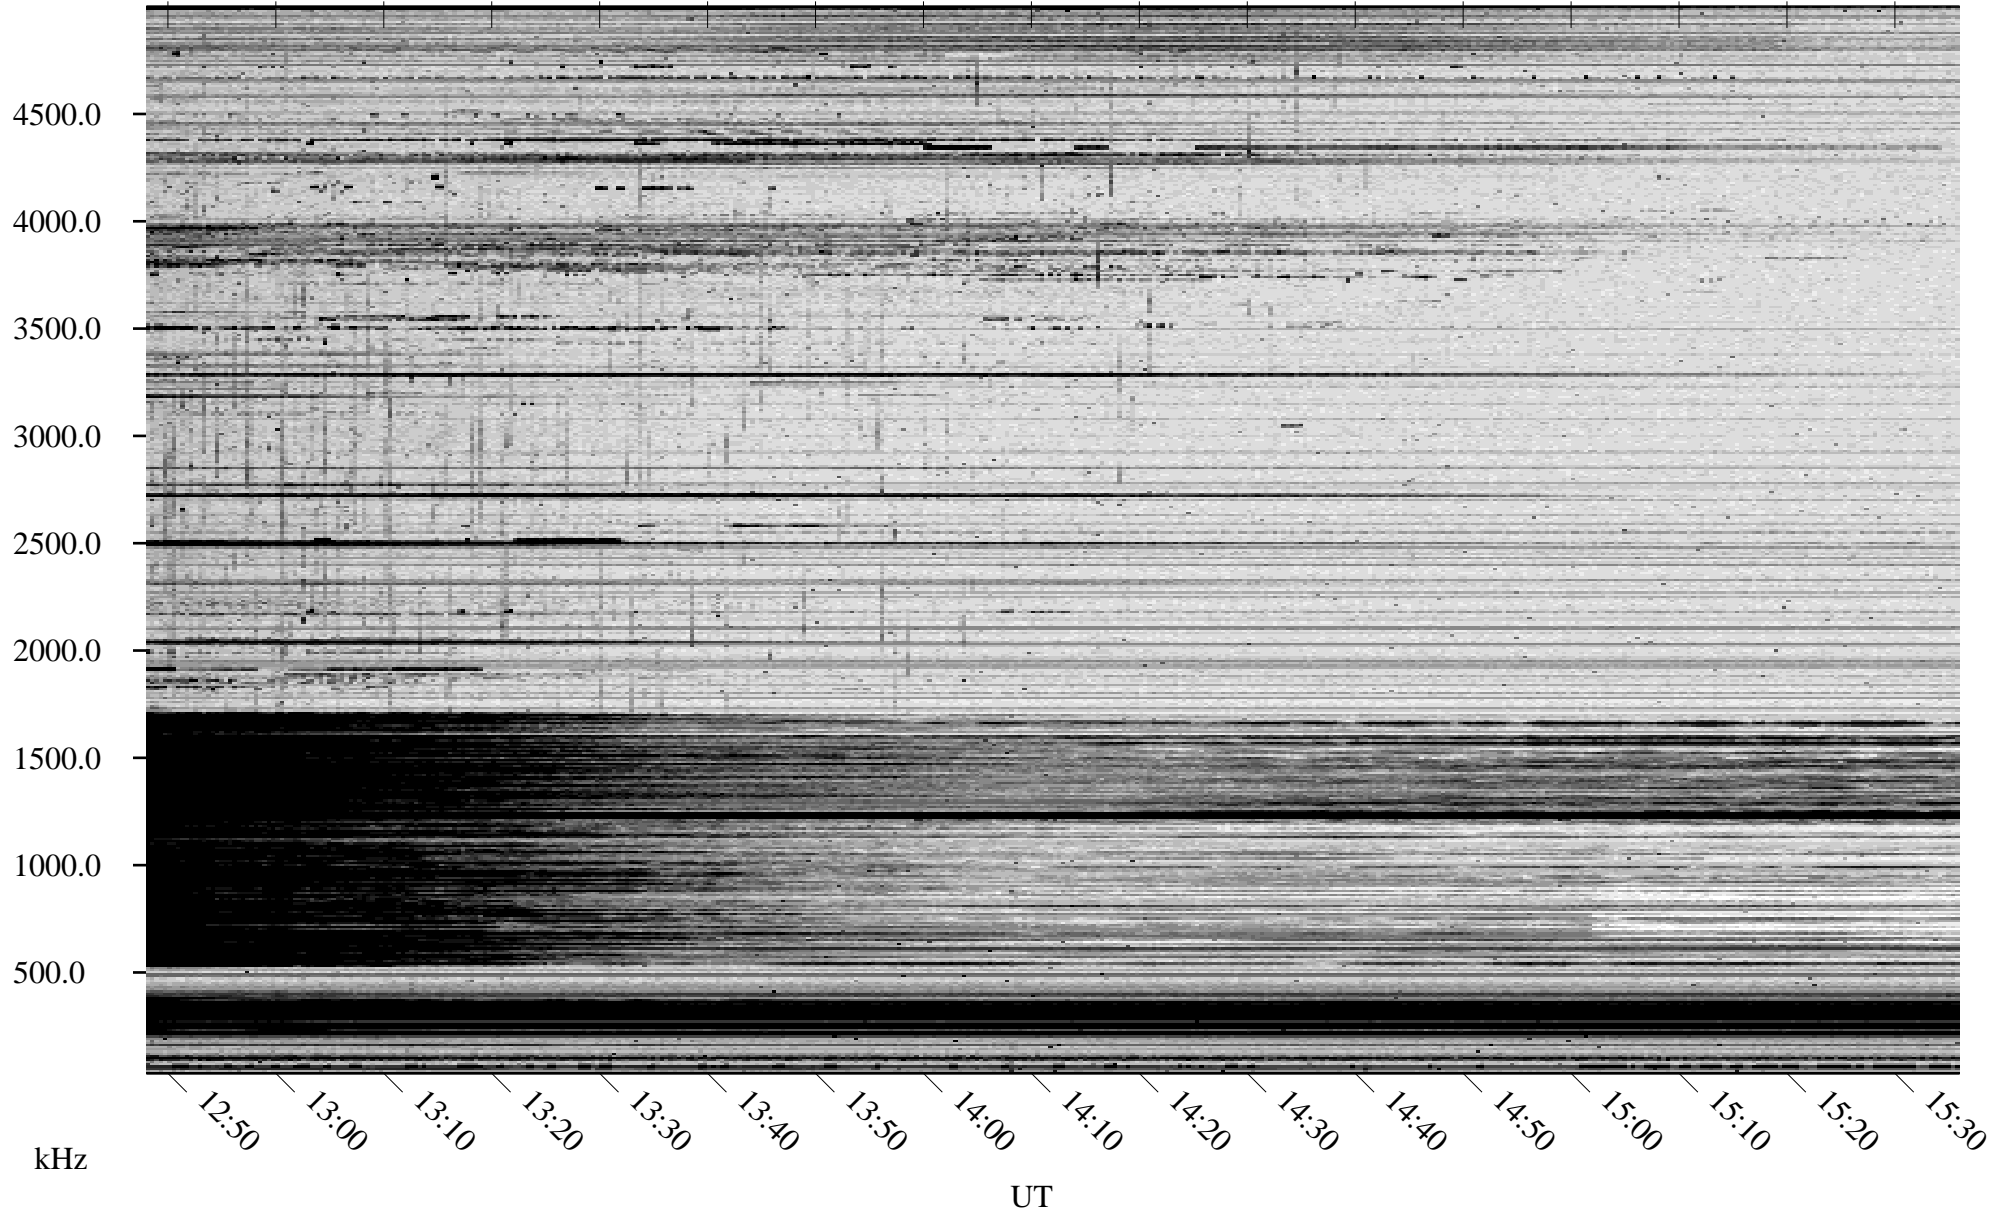

11/08/2006 Churchill, Manitoba

Linear Scale Black = 161 White = 15

CH06312L.R00m max_12

Page 1

11/08/2006 Churchill, Manitoba

Linear Scale Black = 161 White = 15

CH06312L.R00m max_12

Page 2

11/09/2006 Churchill, Manitoba

Linear Scale Black = 161 White = 15

CH06312L.R00m max_12

Page 3

11/09/2006 Churchill, Manitoba

Linear Scale Black = 161 White = 15

CH06312L.R00m max_12

Page 4

11/09/2006 Churchill, Manitoba

Linear Scale Black = 161 White = 15

CH06312L.R00m max_12

Page 5

11/09/2006 Churchill, Manitoba

Linear Scale Black = 161 White = 15

CH06312L.R00m max_12

Page 6

11/09/2006 Churchill, Manitoba

Linear Scale Black = 161 White = 15

CH06312L.R00m max_12

Page 7

11/09/2006 Churchill, Manitoba

Linear Scale Black = 161 White = 15

CH06312L.R00m max_12

Page 8