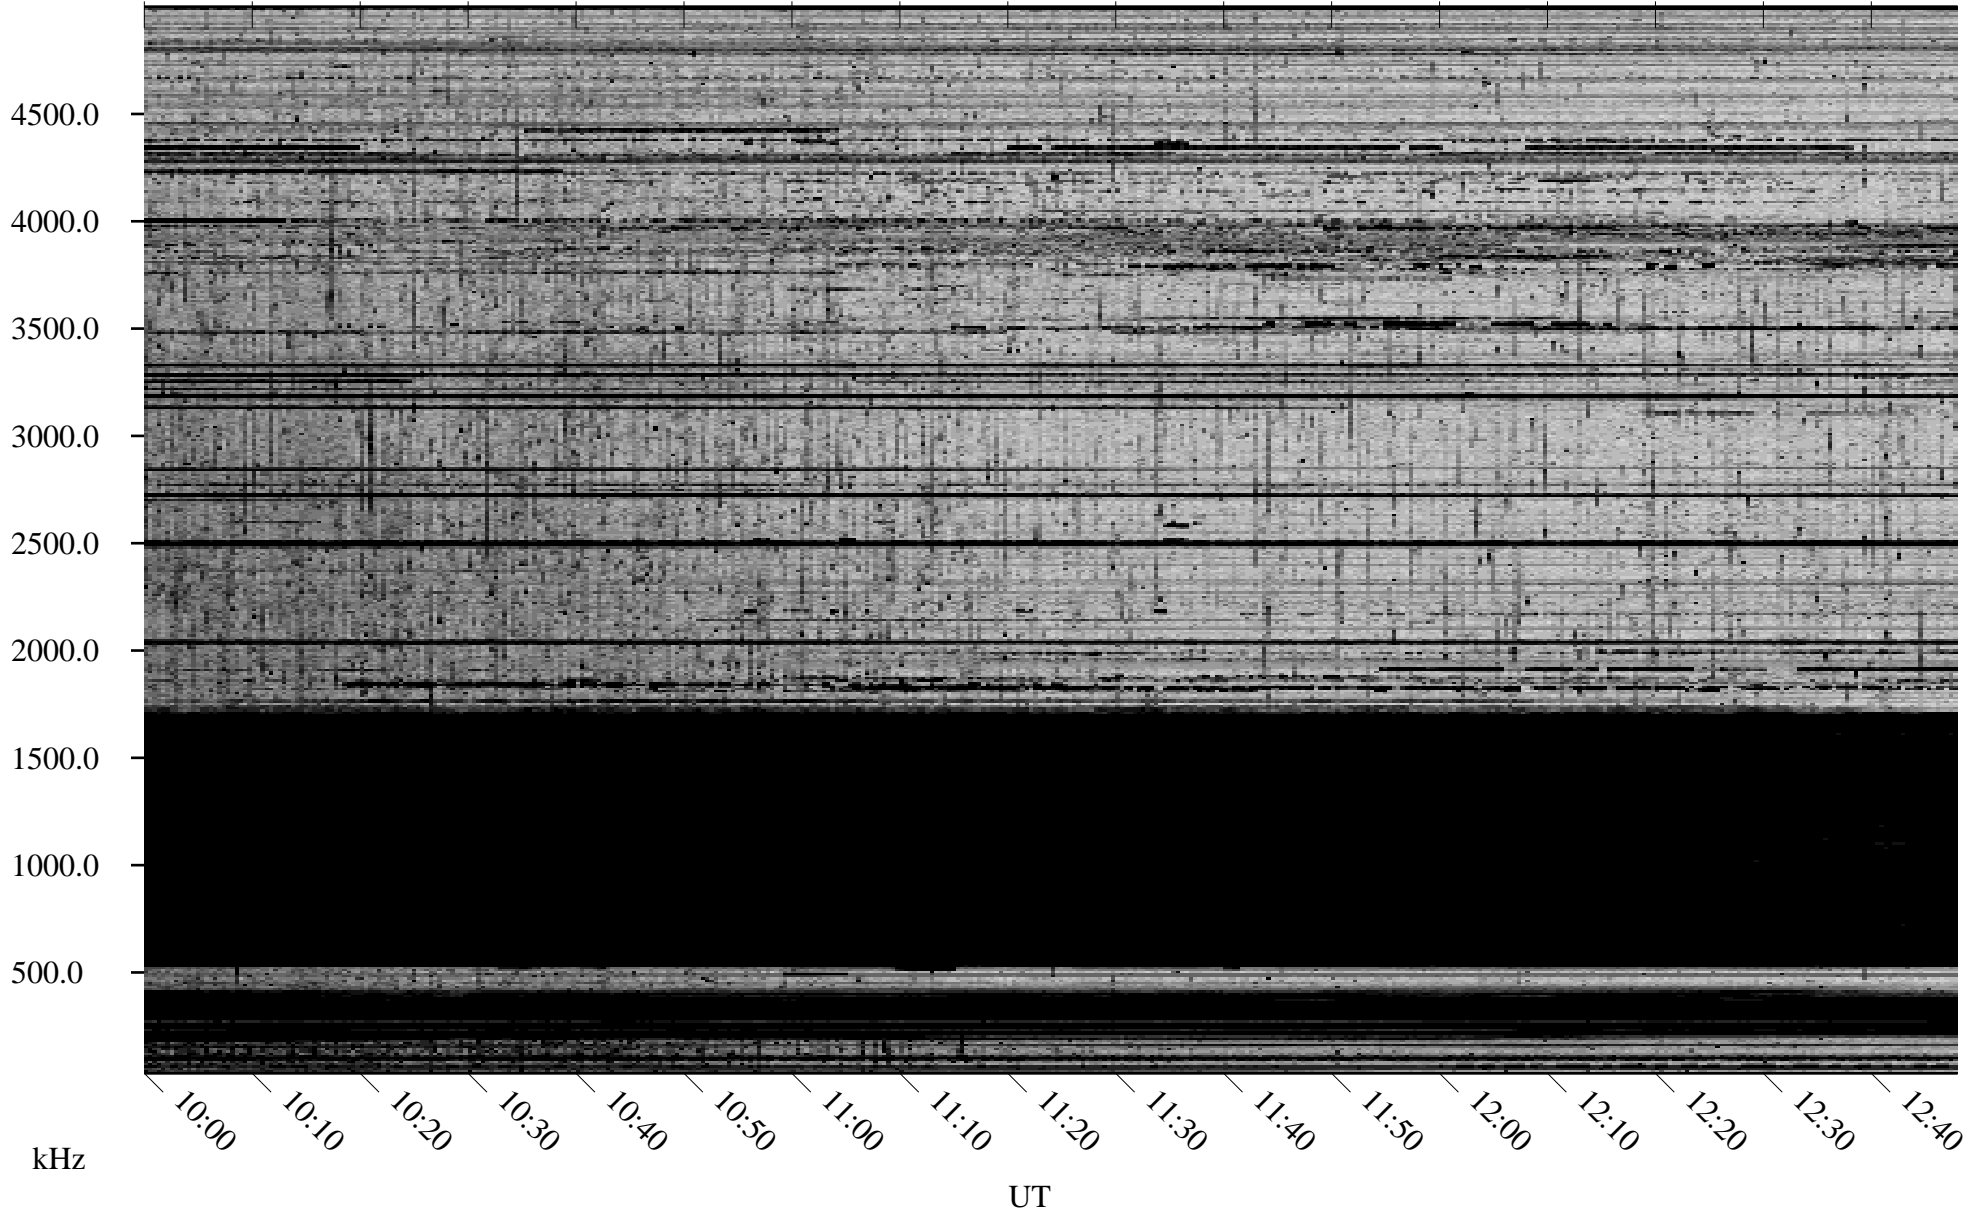

11/08/2006 Churchill, Manitoba

Linear Scale Black = 161 White = 15

CH06312L.R00m max_12

Page 1

11/08/2006 Churchill, Manitoba

Linear Scale Black = 161 White = 15

CH06312L.R00m max_12

Page 2

11/09/2006 Churchill, Manitoba

Linear Scale Black = 161 White = 15

CH06312L.R00m max_12

Page 5

11/09/2006 Churchill, Manitoba

Linear Scale Black = 161 White = 15

CH06312L.R00m max_12

Page 6

11/09/2006 Churchill, Manitoba

Linear Scale Black = 161 White = 15

CH06312L.R00m max_12

Page 7

11/09/2006 Churchill, Manitoba

Linear Scale Black = 161 White = 15

CH06312L.R00m max_12

Page 8