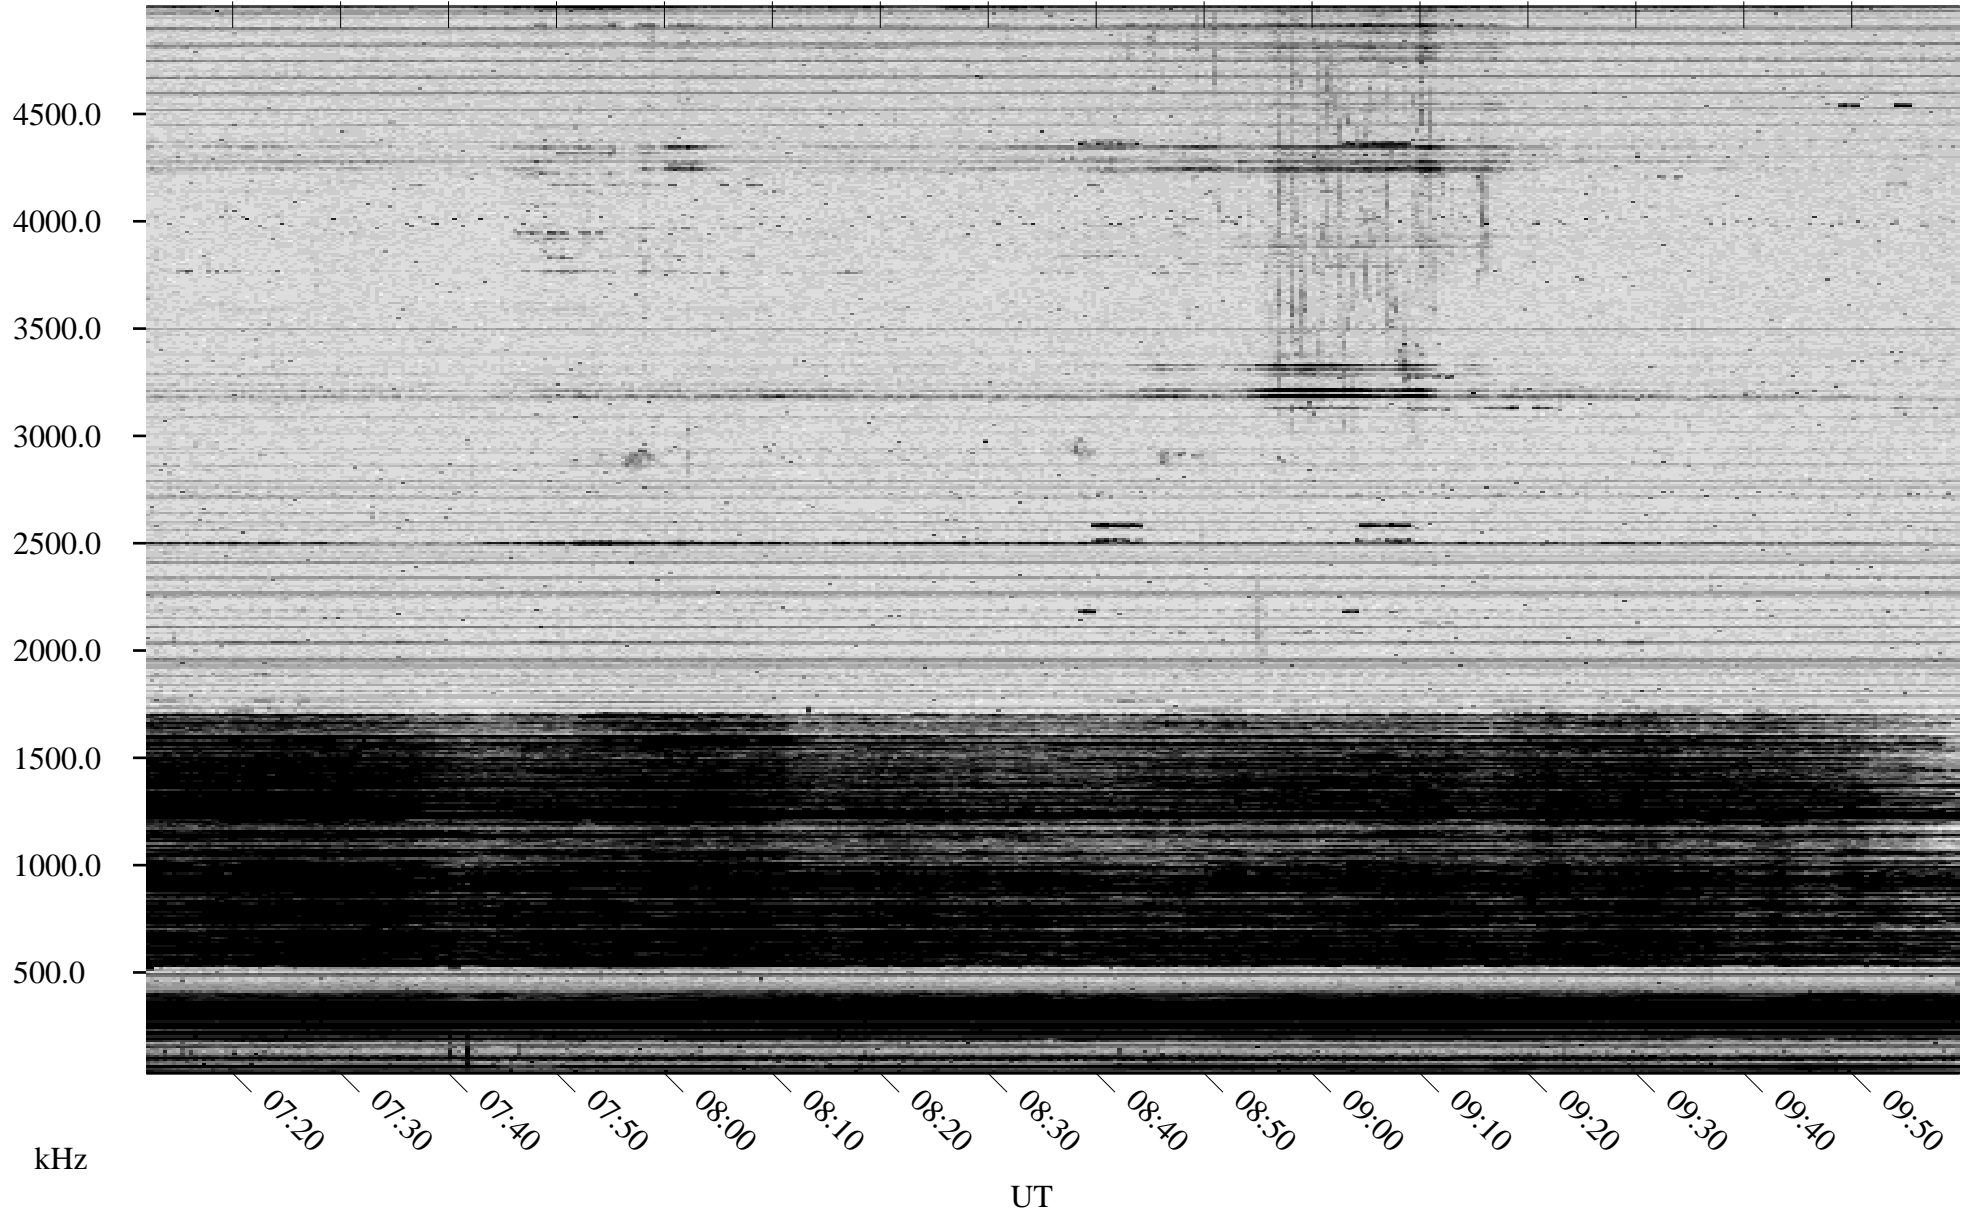

11/09/2006 Churchill, Manitoba

Linear Scale Black = 161 White = 15

CH06313L.R00m max_12

Page 1

11/09/2006 Churchill, Manitoba

Linear Scale Black = 161 White = 15

CH06313L.R00m max_12

Page 2

11/10/2006 Churchill, Manitoba

Linear Scale Black = 161 White = 15

CH06313L.R00m max_12

Page 3

11/10/2006 Churchill, Manitoba

Linear Scale Black = 161 White = 15

CH06313L.R00m max_12

Page 4

11/10/2006 Churchill, Manitoba

Linear Scale Black = 161 White = 15

CH06313L.R00m max_12

Page 5

11/10/2006 Churchill, Manitoba

Linear Scale Black = 161 White = 15

CH06313L.R00m max_12

Page 6

11/10/2006 Churchill, Manitoba

Linear Scale Black = 161 White = 15

CH06313L.R00m max_12

Page 7

11/10/2006 Churchill, Manitoba

Linear Scale Black = 161 White = 15

CH06313L.R00m max_12