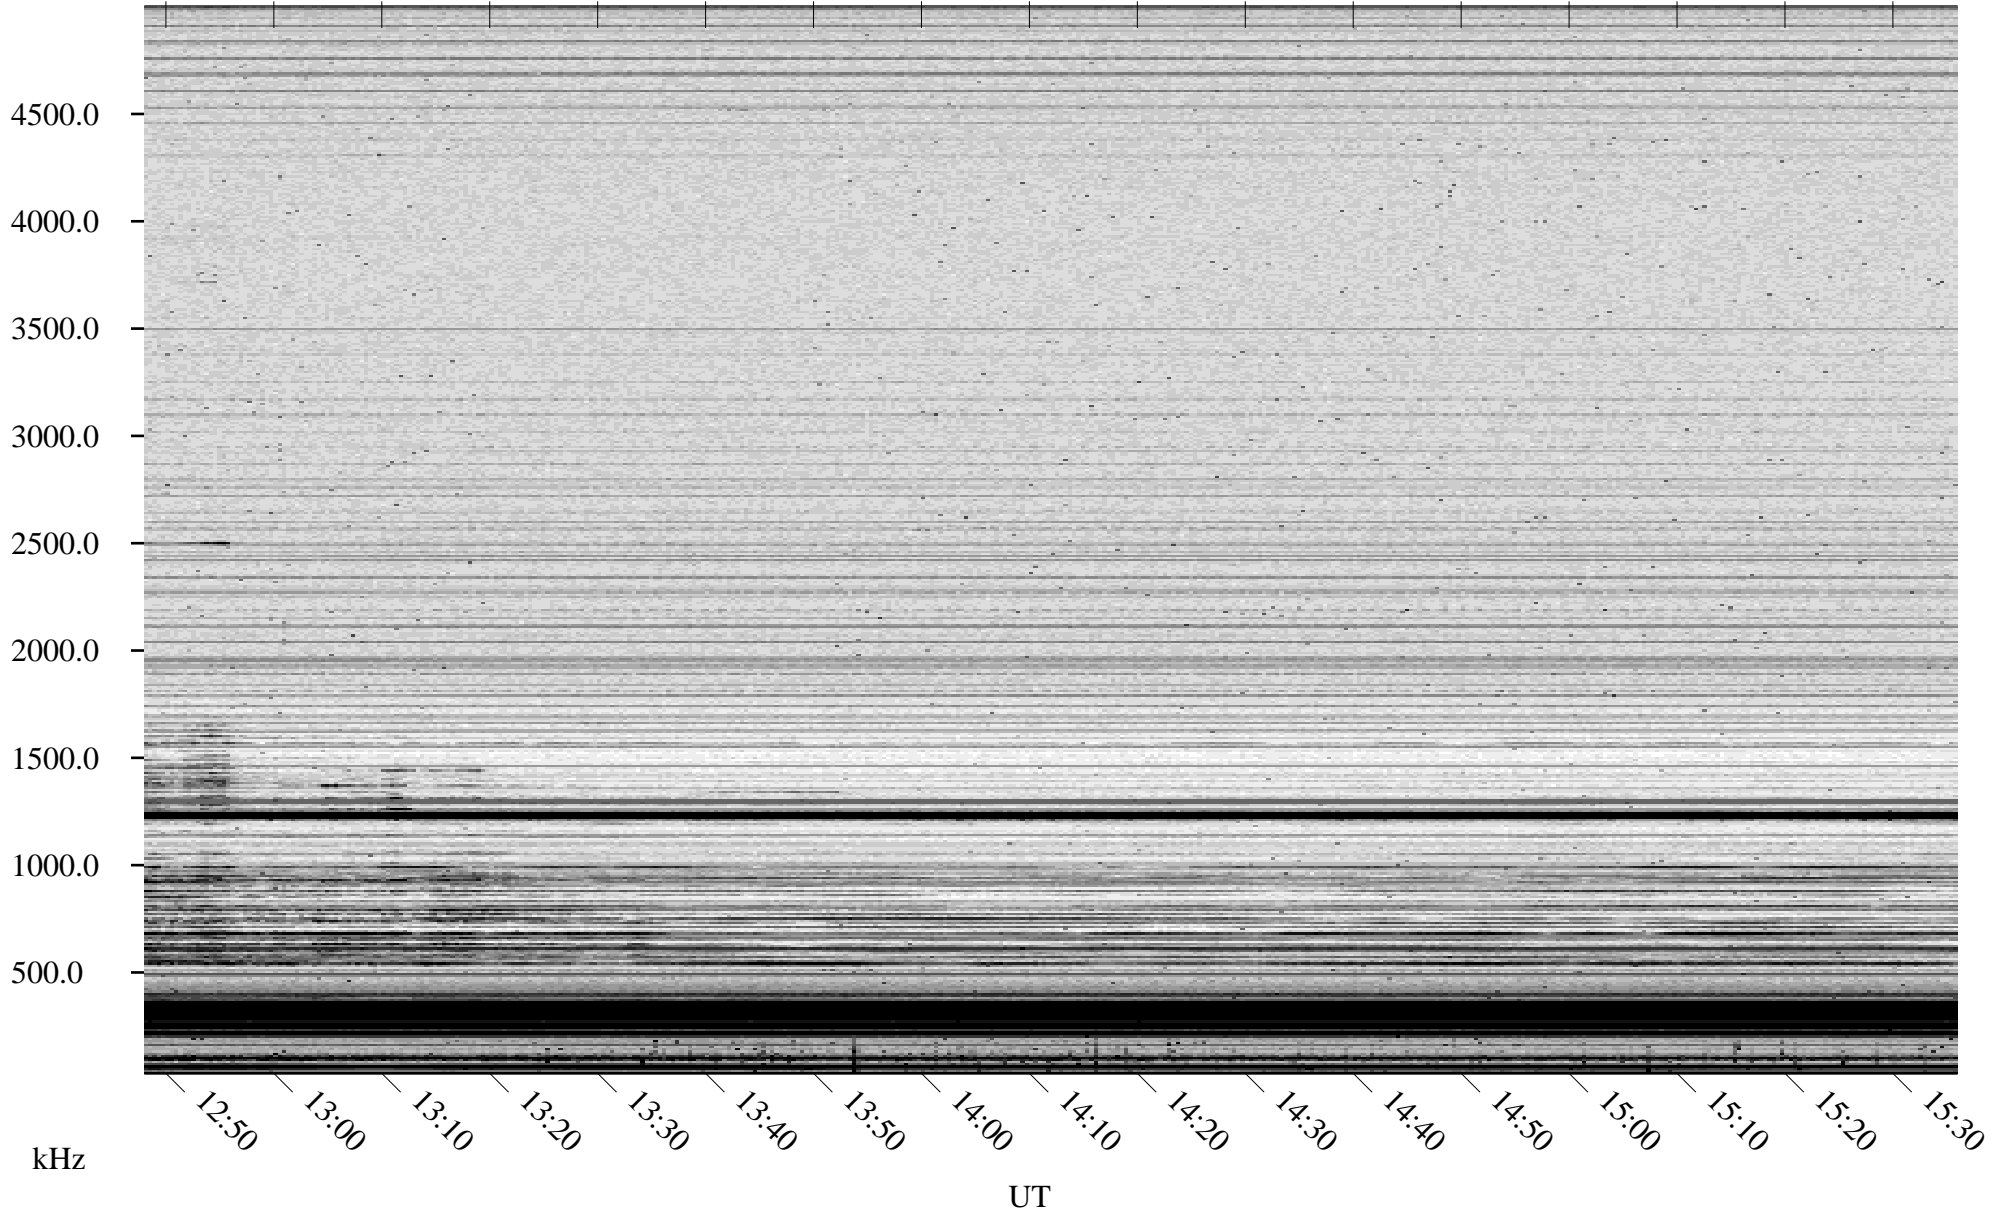

11/09/2006 Churchill, Manitoba

Linear Scale Black = 161 White = 15

CH06313L.R00m max_12

Page 1

11/09/2006 Churchill, Manitoba

Linear Scale Black = 161 White = 15

CH06313L.R00m max_12

Page 2

11/10/2006 Churchill, Manitoba

Linear Scale Black = 161 White = 15

CH06313L.R00m max_12

Page 3

11/10/2006 Churchill, Manitoba

Linear Scale Black = 161 White = 15

CH06313L.R00m max_12

Page 4

11/10/2006 Churchill, Manitoba

Linear Scale Black = 161 White = 15

CH06313L.R00m max_12

Page 5

11/10/2006 Churchill, Manitoba

Linear Scale Black = 161 White = 15

CH06313L.R00m max_12

Page 6

11/10/2006 Churchill, Manitoba

Linear Scale Black = 161 White = 15

CH06313L.R00m max_12

Page 7

11/10/2006 Churchill, Manitoba

Linear Scale Black = 161 White = 15

CH06313L.R00m max_12