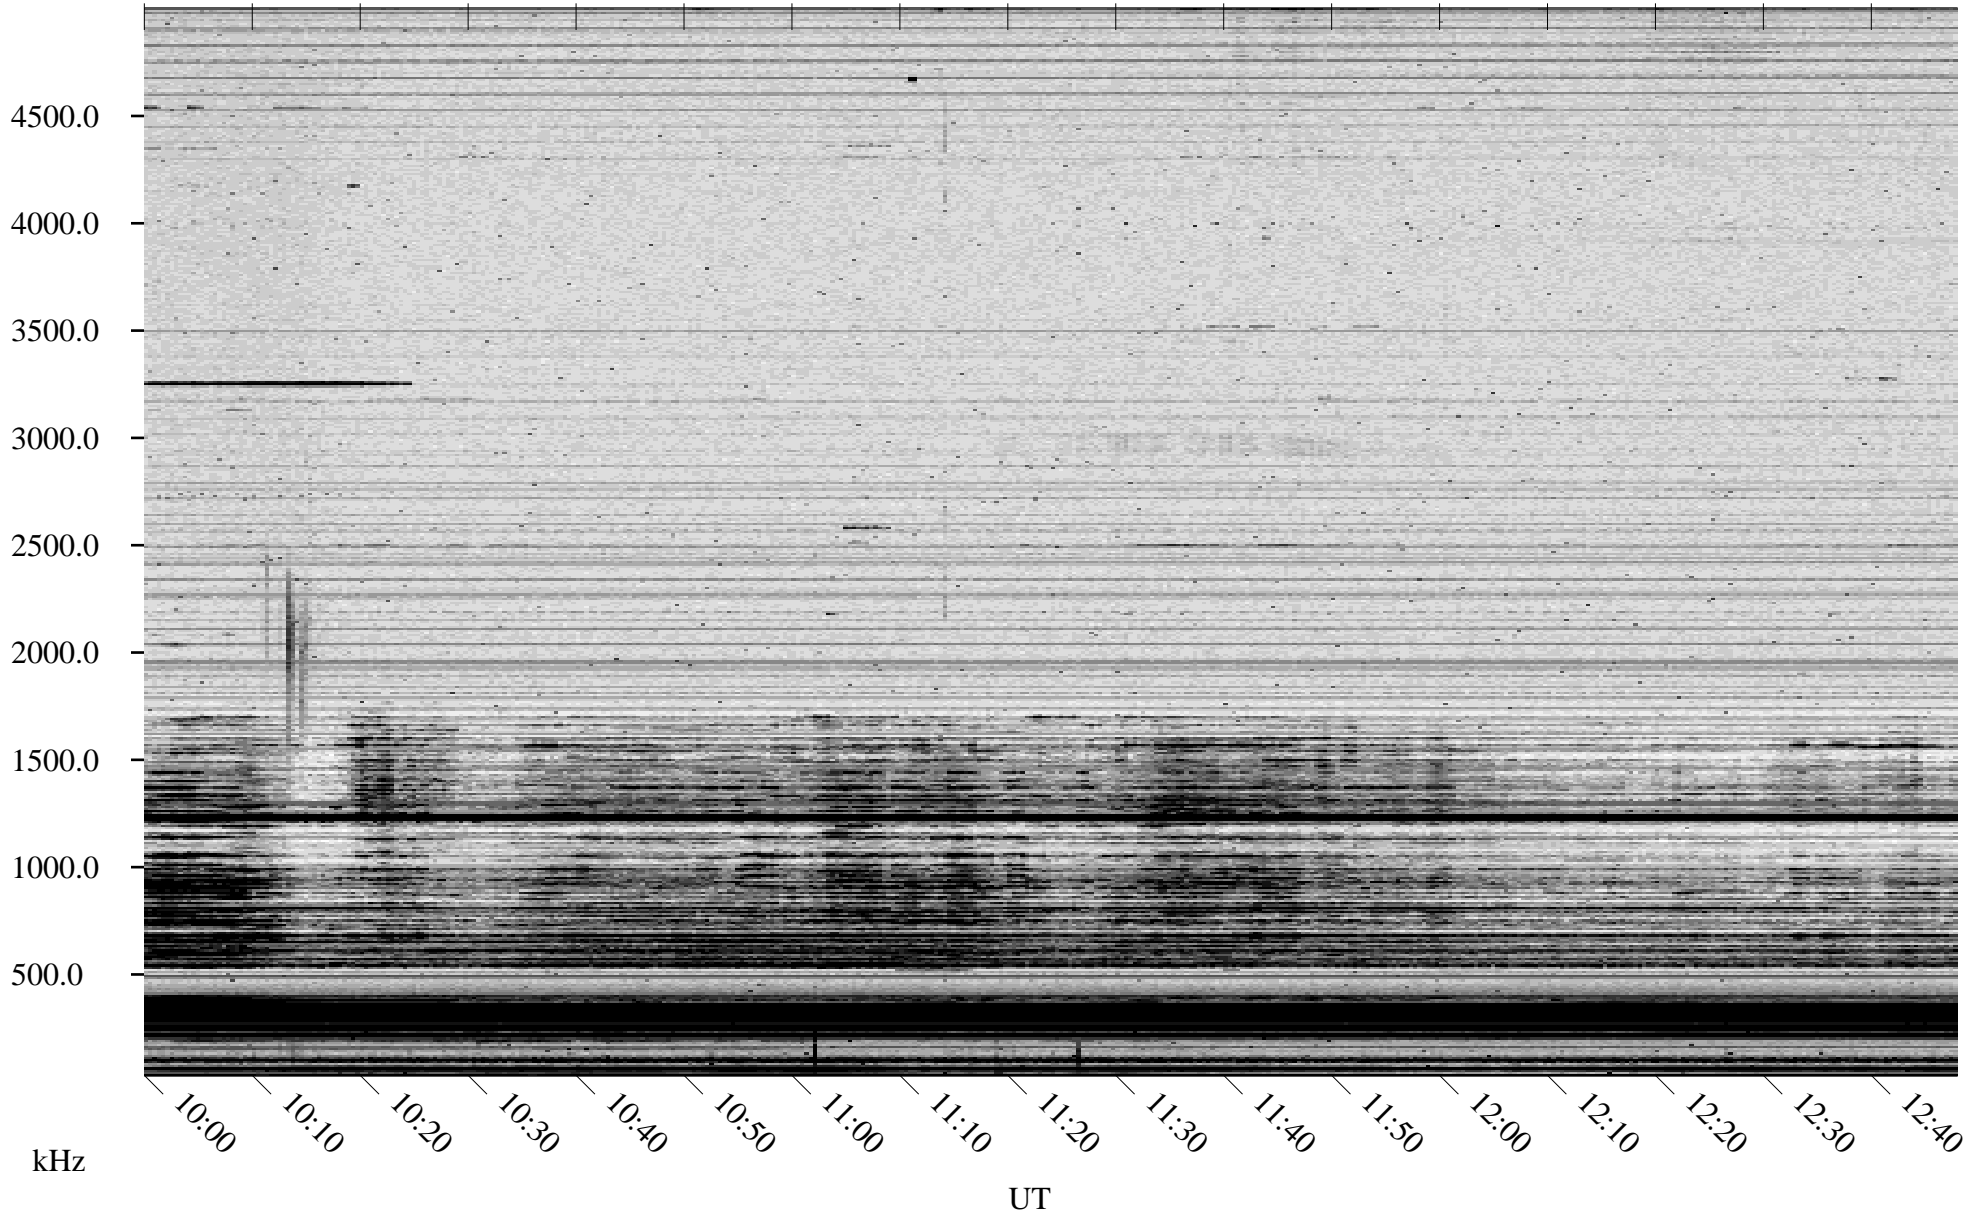

11/09/2006 Churchill, Manitoba

Linear Scale Black = 161 White = 15

CH06313L.R00m max_12

Page 1

11/09/2006 Churchill, Manitoba

Linear Scale Black = 161 White = 15

CH06313L.R00m max_12

Page 2

11/10/2006 Churchill, Manitoba

Linear Scale Black = 161 White = 15

CH06313L.R00m max_12

Page 3

11/10/2006 Churchill, Manitoba

Linear Scale Black = 161 White = 15

CH06313L.R00m max_12

Page 4

11/10/2006 Churchill, Manitoba

Linear Scale Black = 161 White = 15

CH06313L.R00m max_12

Page 5

11/10/2006 Churchill, Manitoba

Linear Scale Black = 161 White = 15

CH06313L.R00m max_12

Page 6

11/10/2006 Churchill, Manitoba

Linear Scale Black = 161 White = 15

CH06313L.R00m max_12

Page 7

11/10/2006 Churchill, Manitoba

Linear Scale Black = 161 White = 15

CH06313L.R00m max_12