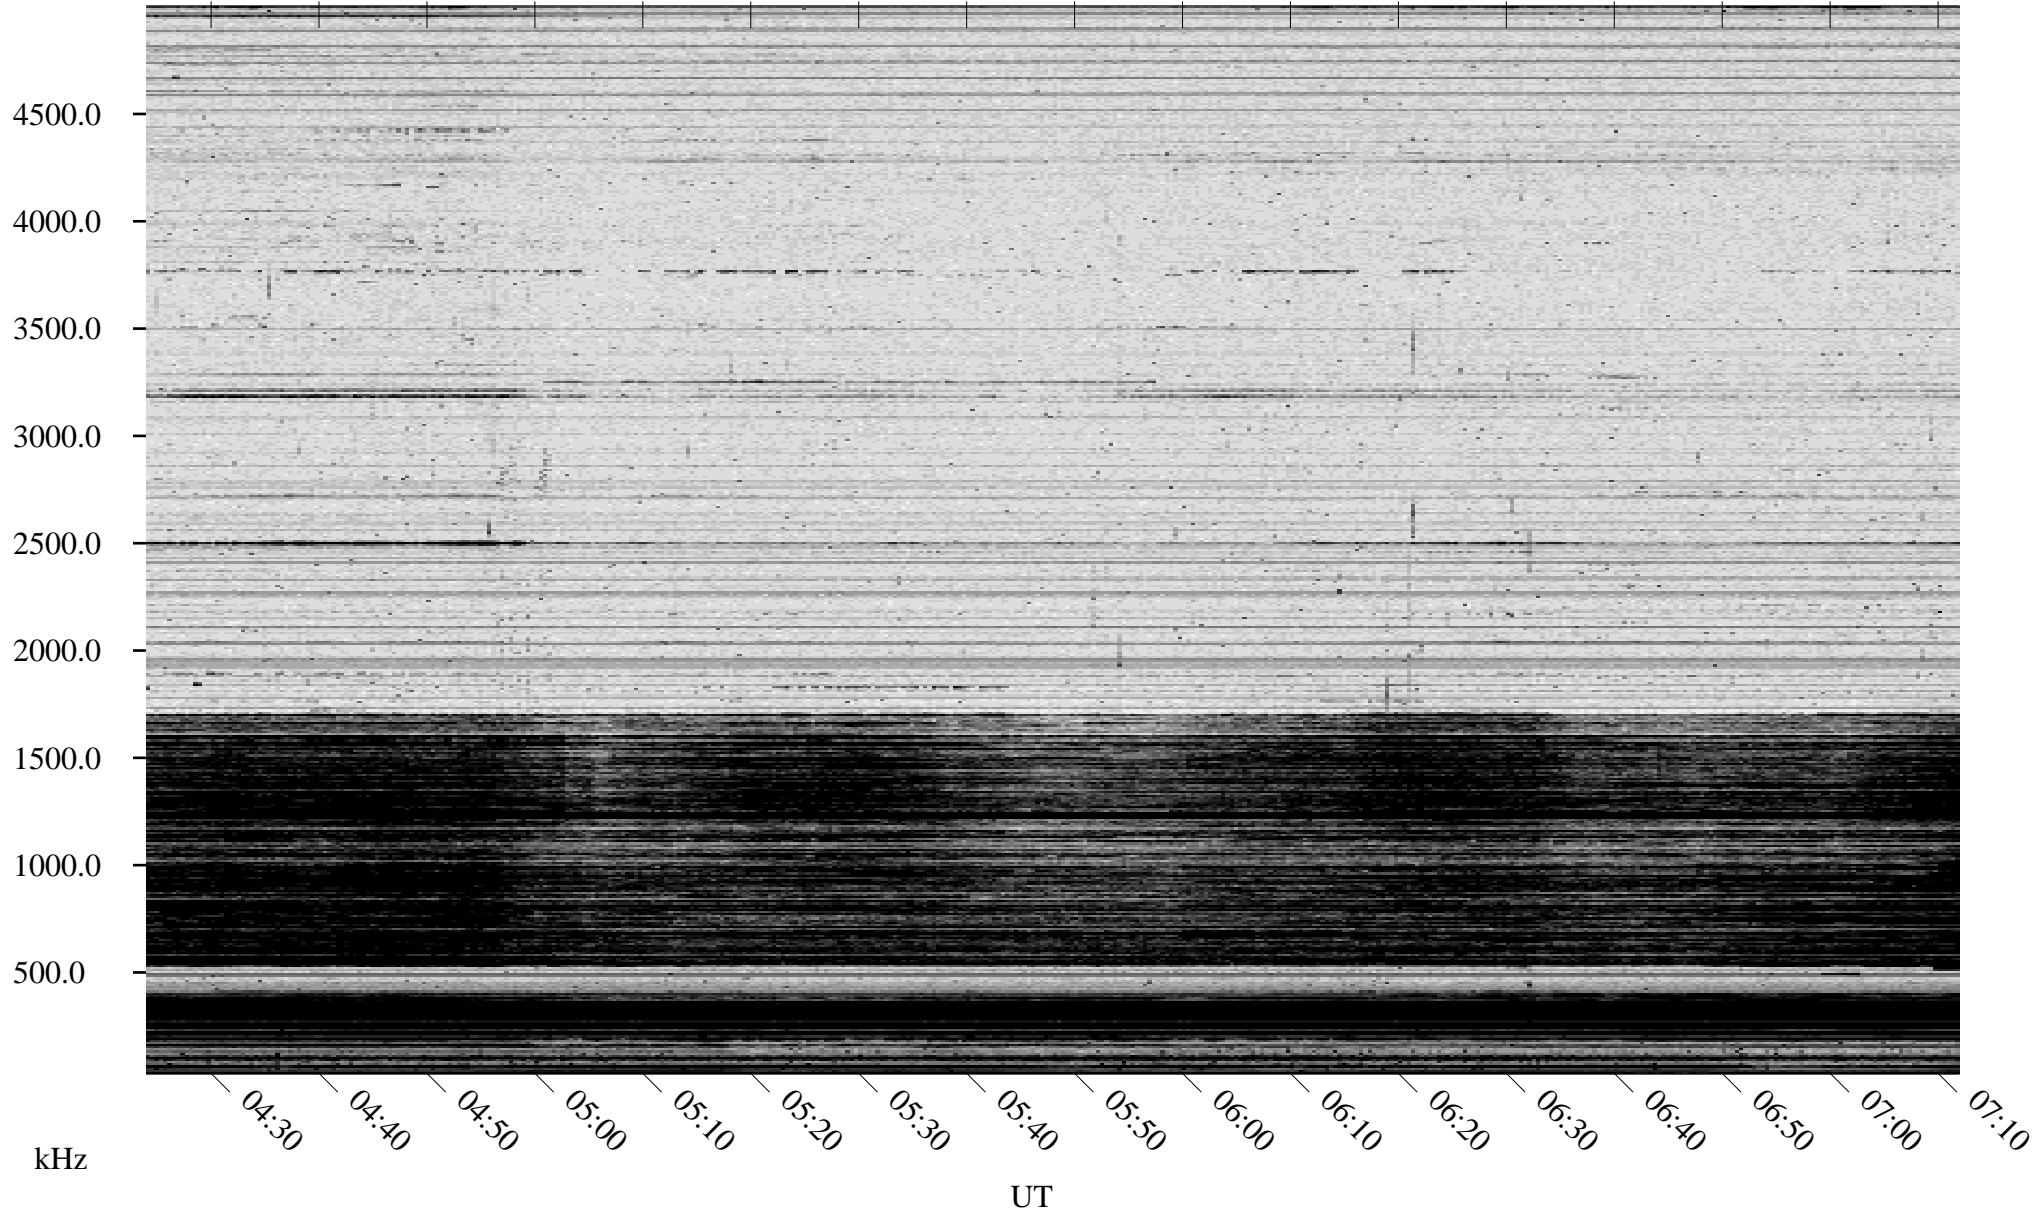

11/09/2006 Churchill, Manitoba

Linear Scale Black = 161 White = 15

CH06313L.R00m max_12

Page 1

11/09/2006 Churchill, Manitoba

Linear Scale Black = 161 White = 15

CH06313L.R00m max_12

Page 2

11/10/2006 Churchill, Manitoba

Linear Scale Black = 161 White = 15

CH06313L.R00m max_12

Page 3

11/10/2006 Churchill, Manitoba

Linear Scale Black = 161 White = 15

CH06313L.R00m max_12

Page 4

11/10/2006 Churchill, Manitoba

Linear Scale Black = 161 White = 15

CH06313L.R00m max_12

Page 5

11/10/2006 Churchill, Manitoba

Linear Scale Black = 161 White = 15

CH06313L.R00m max_12

Page 6

11/10/2006 Churchill, Manitoba

Linear Scale Black = 161 White = 15

CH06313L.R00m max_12

Page 7

11/10/2006 Churchill, Manitoba

Linear Scale Black = 161 White = 15

CH06313L.R00m max_12