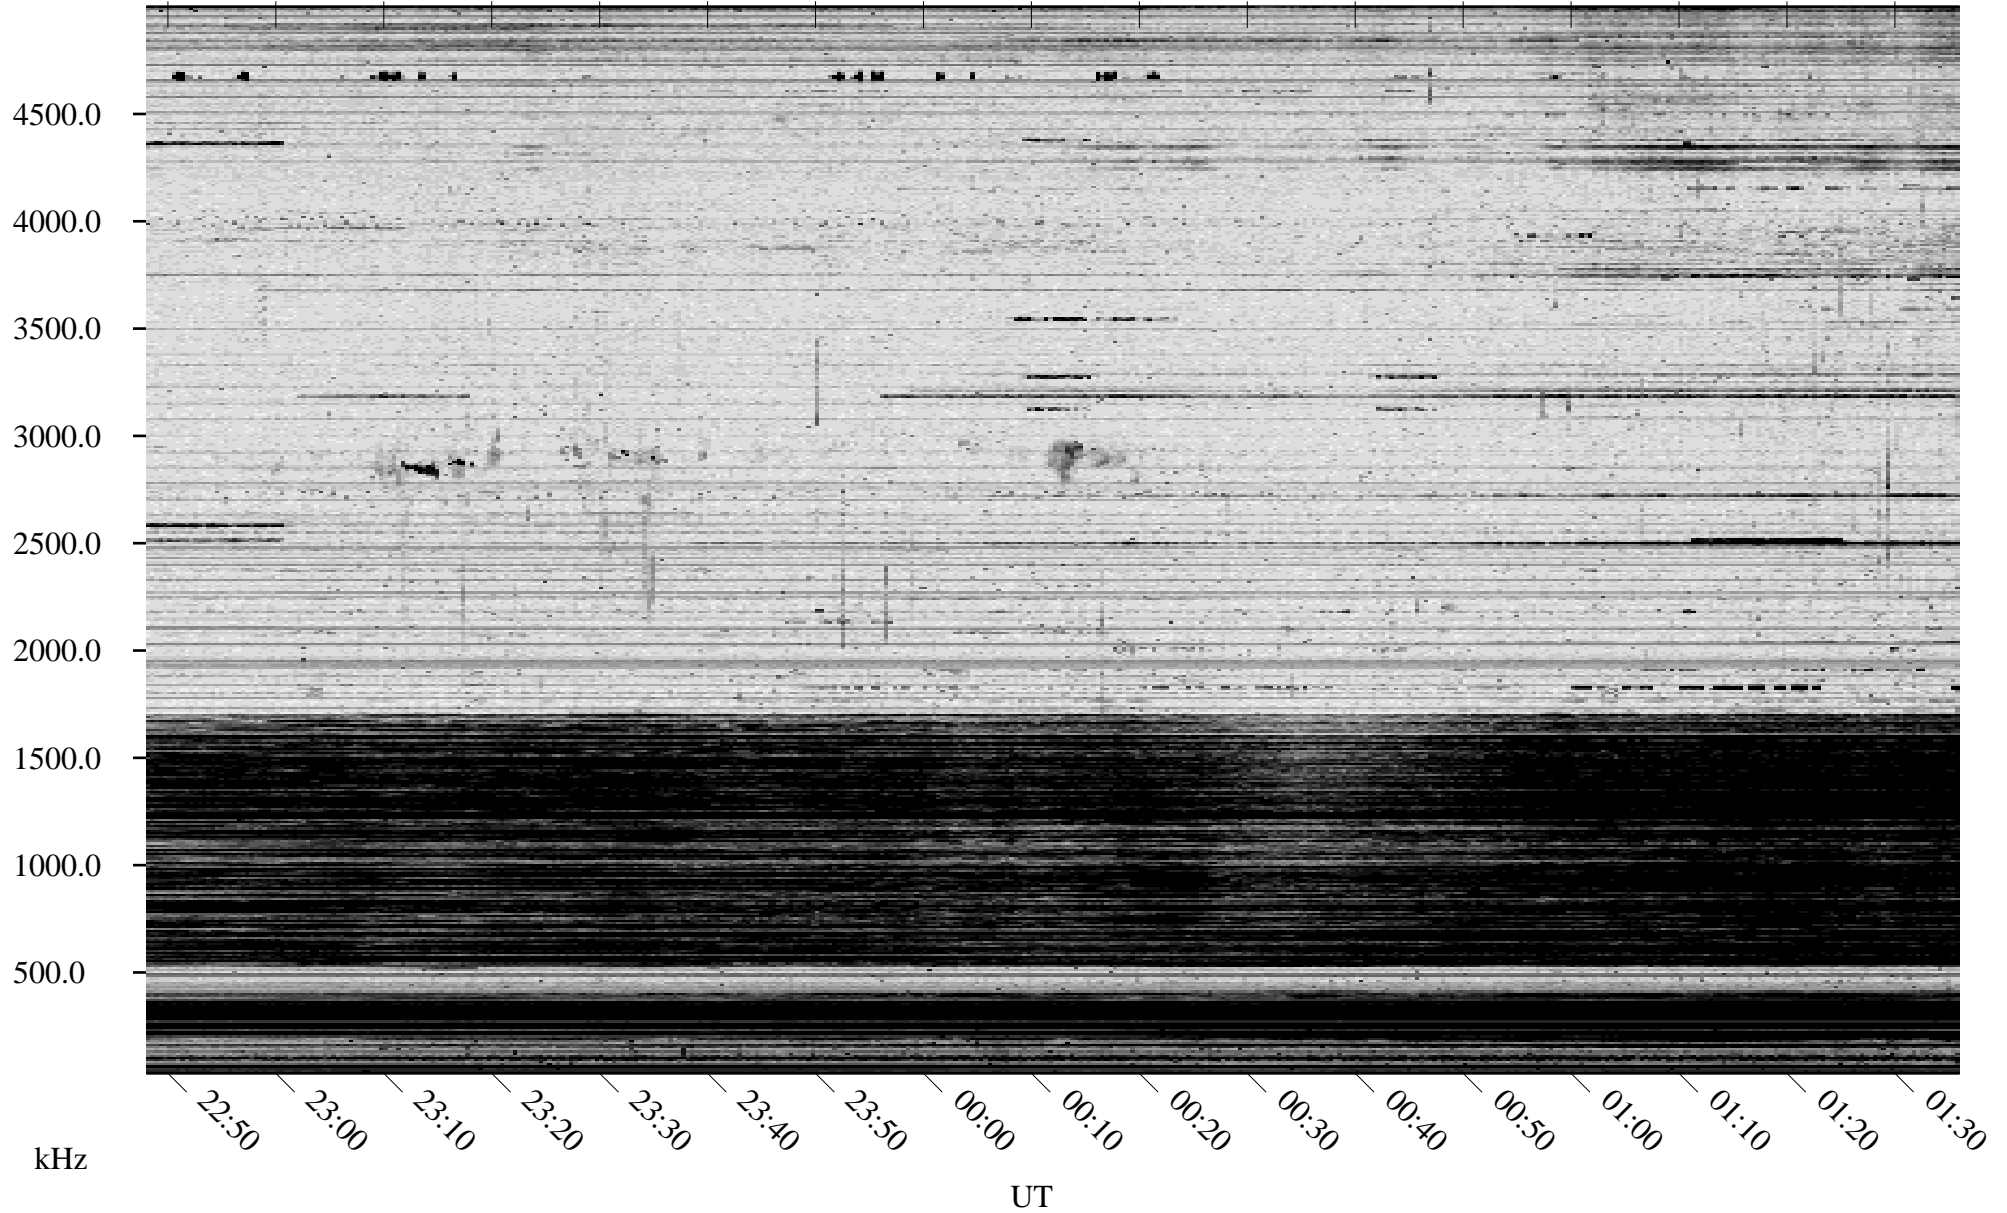

11/09/2006 Churchill, Manitoba

Linear Scale Black = 161 White = 15

CH06313L.R00m max_12

Page 1

11/09/2006 Churchill, Manitoba

Linear Scale Black = 161 White = 15

CH06313L.R00m max_12

Page 2

11/10/2006 Churchill, Manitoba

Linear Scale Black = 161 White = 15

CH06313L.R00m max_12

Page 3

11/10/2006 Churchill, Manitoba

Linear Scale Black = 161 White = 15

CH06313L.R00m max_12

Page 4

11/10/2006 Churchill, Manitoba

Linear Scale Black = 161 White = 15

CH06313L.R00m max_12

Page 5

11/10/2006 Churchill, Manitoba

Linear Scale Black = 161 White = 15

CH06313L.R00m max_12

Page 6

11/10/2006 Churchill, Manitoba

Linear Scale Black = 161 White = 15

CH06313L.R00m max_12

Page 7

11/10/2006 Churchill, Manitoba

Linear Scale Black = 161 White = 15

CH06313L.R00m max_12