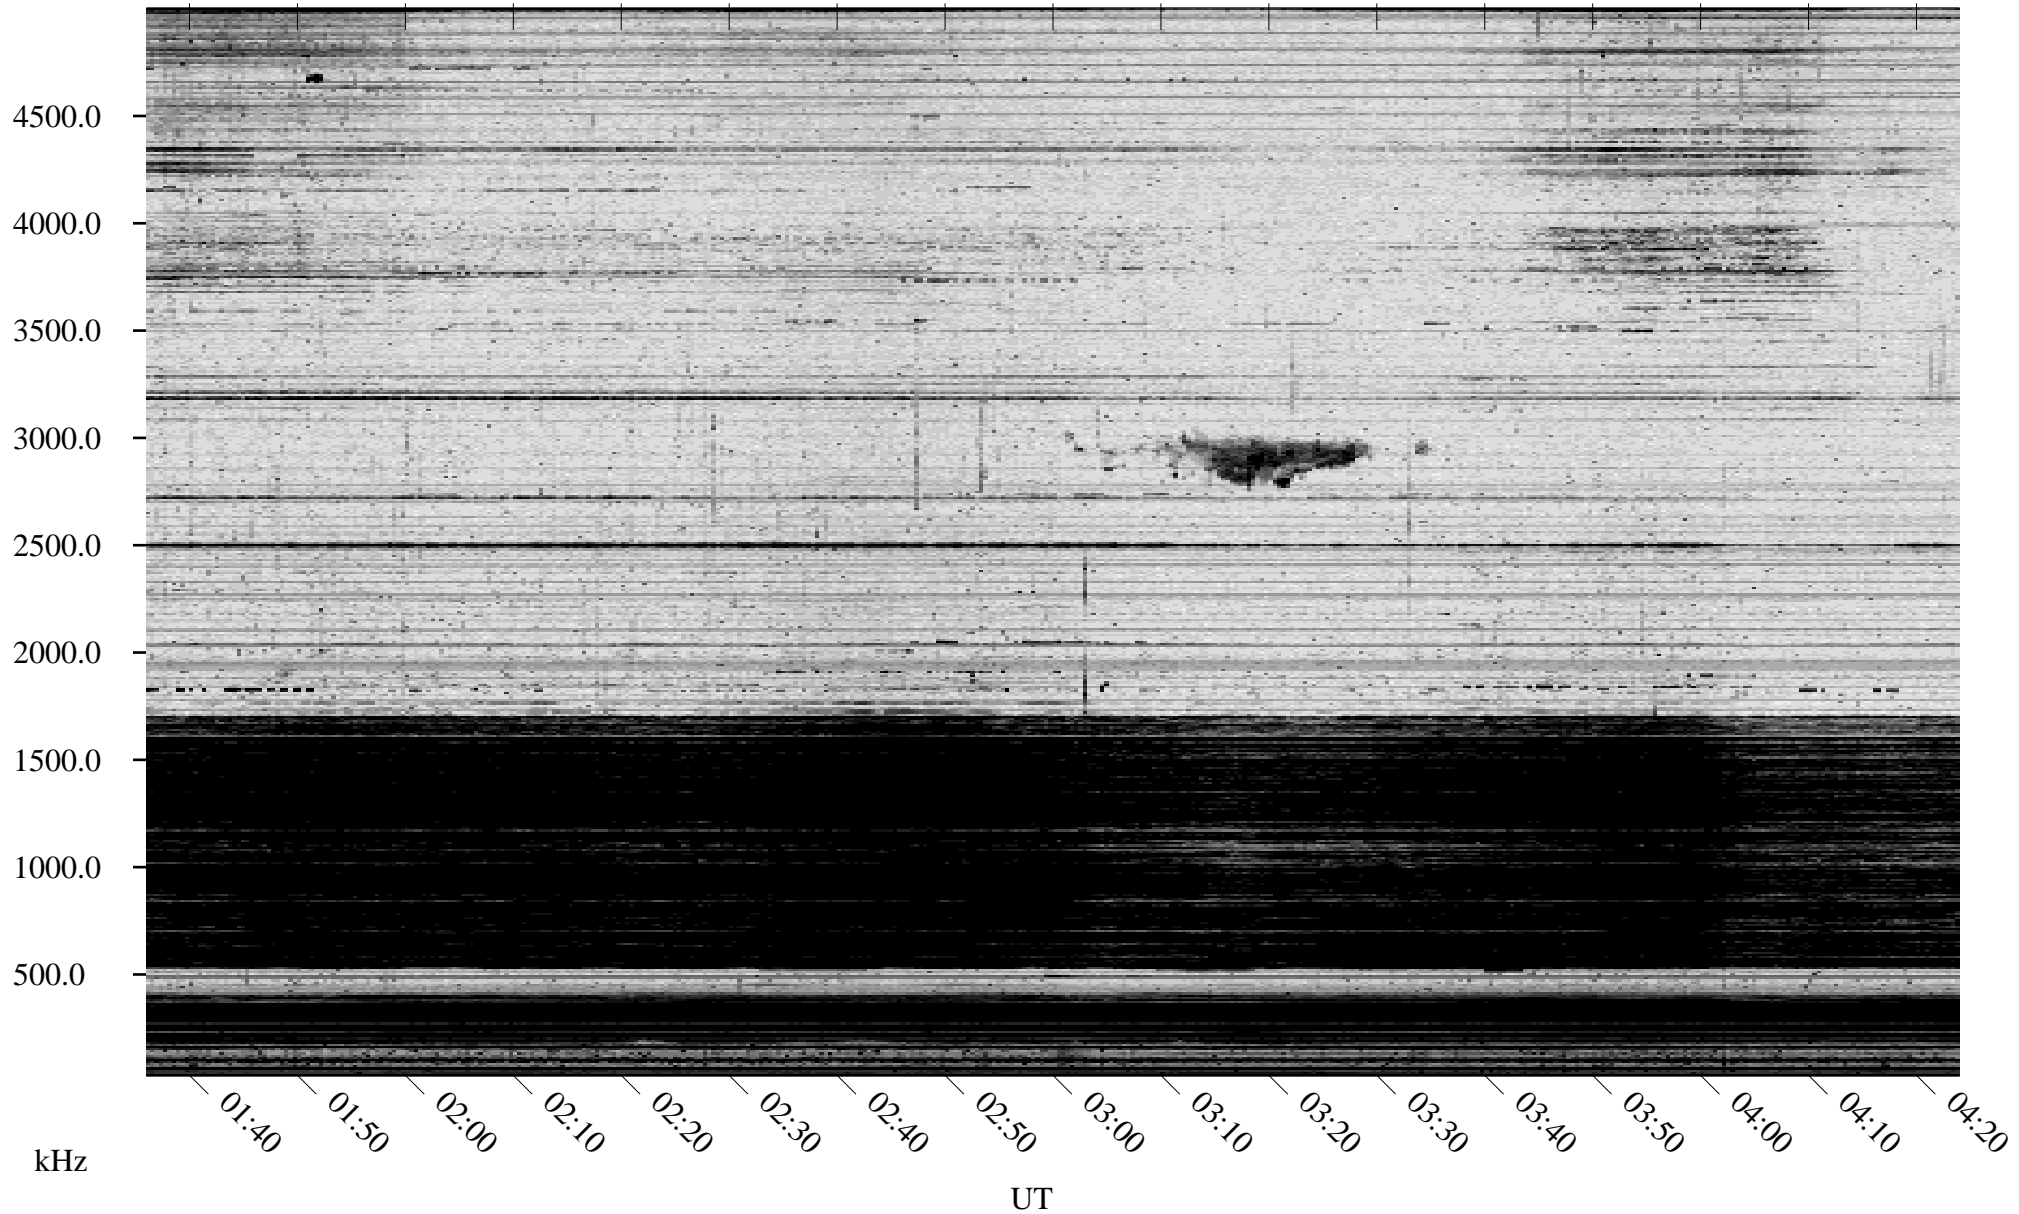

11/09/2006 Churchill, Manitoba

Linear Scale Black = 161 White = 15

CH06313L.R00m max_12

Page 1

11/09/2006 Churchill, Manitoba

Linear Scale Black = 161 White = 15

CH06313L.R00m max_12

Page 2

11/10/2006 Churchill, Manitoba

Linear Scale Black = 161 White = 15

CH06313L.R00m max_12

Page 3

11/10/2006 Churchill, Manitoba

Linear Scale Black = 161 White = 15

CH06313L.R00m max_12

Page 4

11/10/2006 Churchill, Manitoba

Linear Scale Black = 161 White = 15

CH06313L.R00m max_12

Page 5

11/10/2006 Churchill, Manitoba

Linear Scale Black = 161 White = 15

CH06313L.R00m max_12

Page 6

11/10/2006 Churchill, Manitoba

Linear Scale Black = 161 White = 15

CH06313L.R00m max_12

Page 7

11/10/2006 Churchill, Manitoba

Linear Scale Black = 161 White = 15

CH06313L.R00m max_12