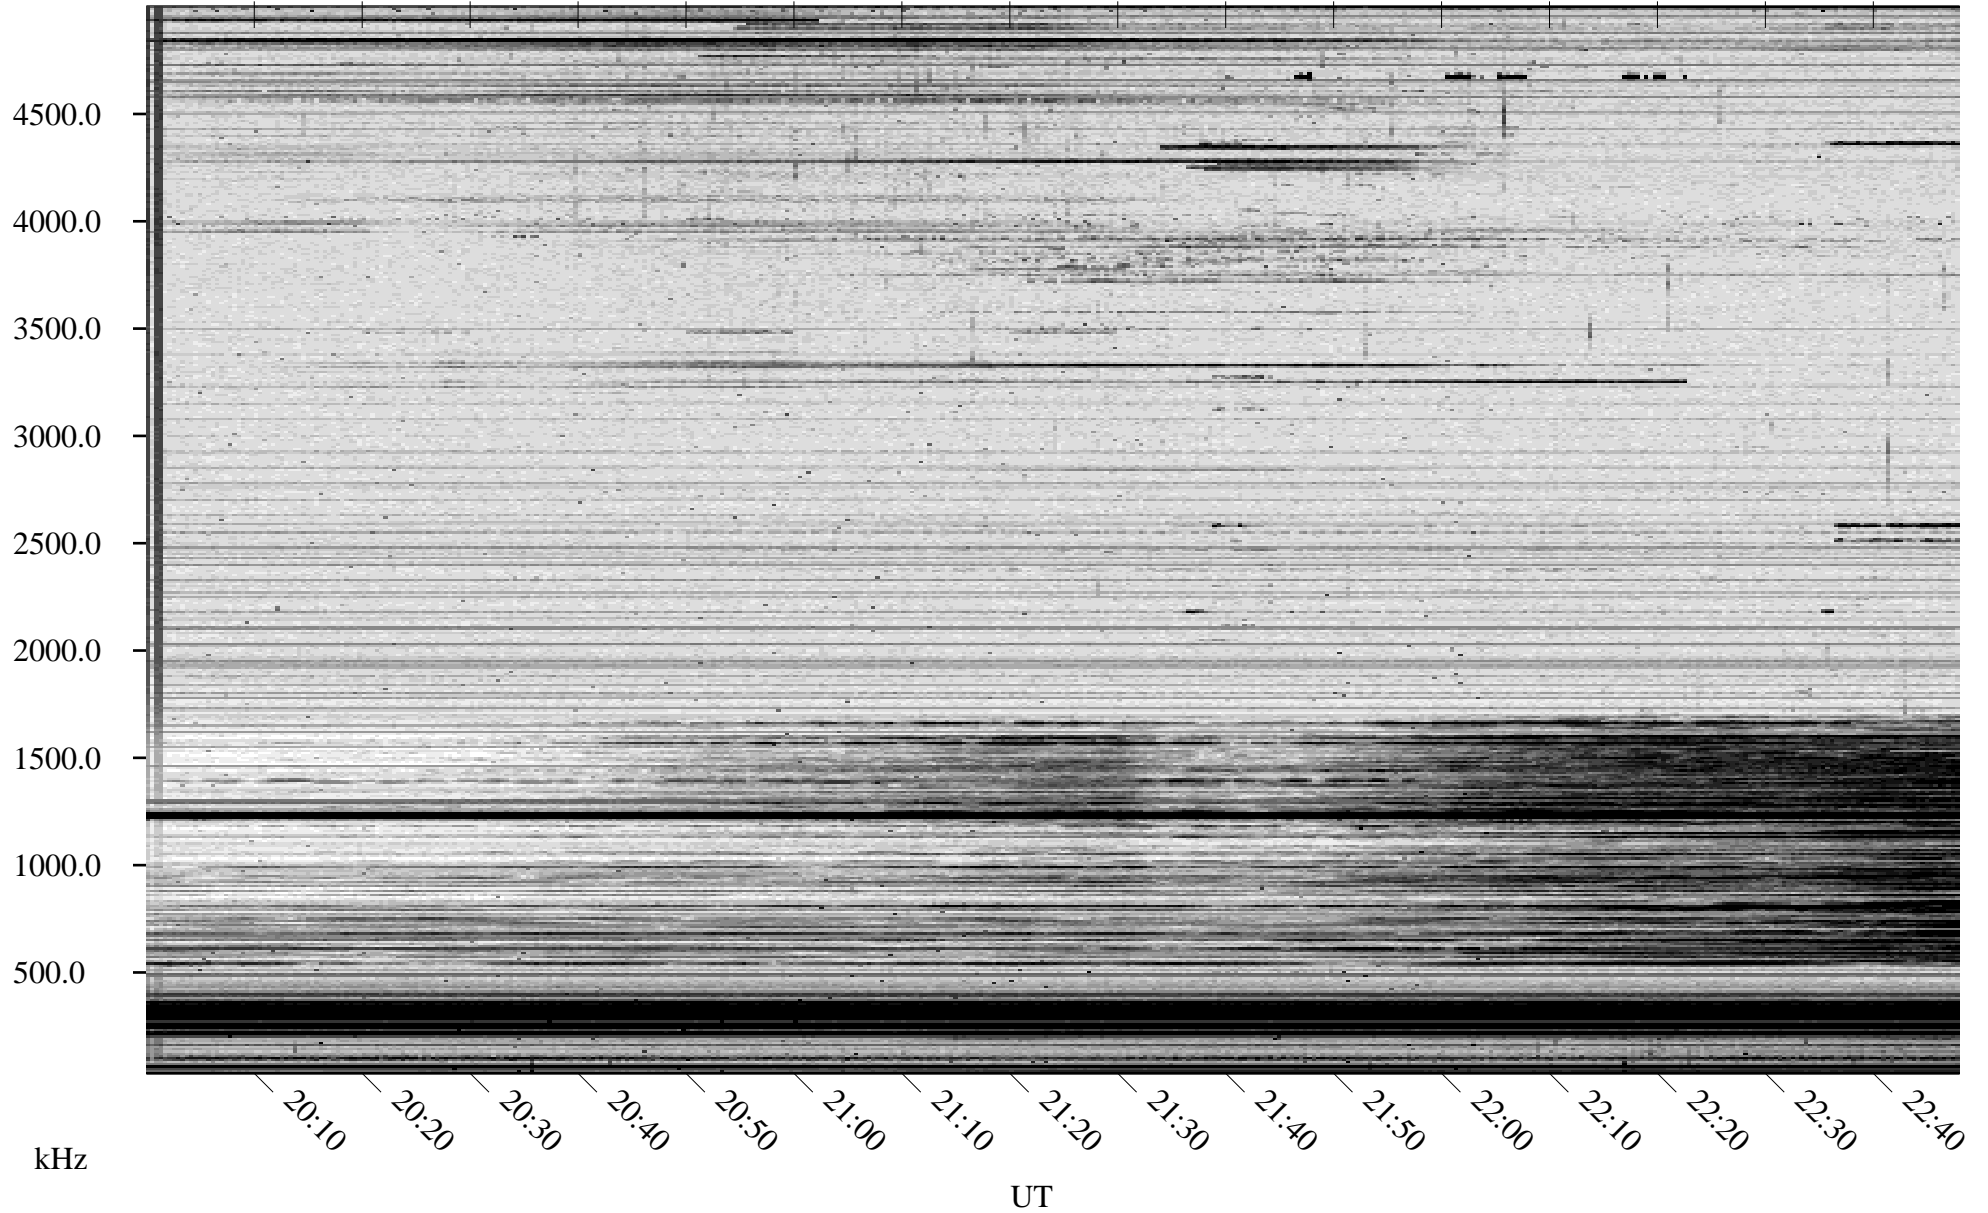

11/09/2006 Churchill, Manitoba

Linear Scale Black = 161 White = 15

CH06313L.R00m max_12

Page 1

11/09/2006 Churchill, Manitoba

Linear Scale Black = 161 White = 15

CH06313L.R00m max_12

Page 2

11/10/2006 Churchill, Manitoba

Linear Scale Black = 161 White = 15

CH06313L.R00m max_12

Page 3

11/10/2006 Churchill, Manitoba

Linear Scale Black = 161 White = 15

CH06313L.R00m max_12

Page 4

11/10/2006 Churchill, Manitoba

Linear Scale Black = 161 White = 15

CH06313L.R00m max_12

Page 5

11/10/2006 Churchill, Manitoba

Linear Scale Black = 161 White = 15

CH06313L.R00m max_12

Page 6

11/10/2006 Churchill, Manitoba

Linear Scale Black = 161 White = 15

CH06313L.R00m max_12

Page 7

11/10/2006 Churchill, Manitoba

Linear Scale Black = 161 White = 15

CH06313L.R00m max_12