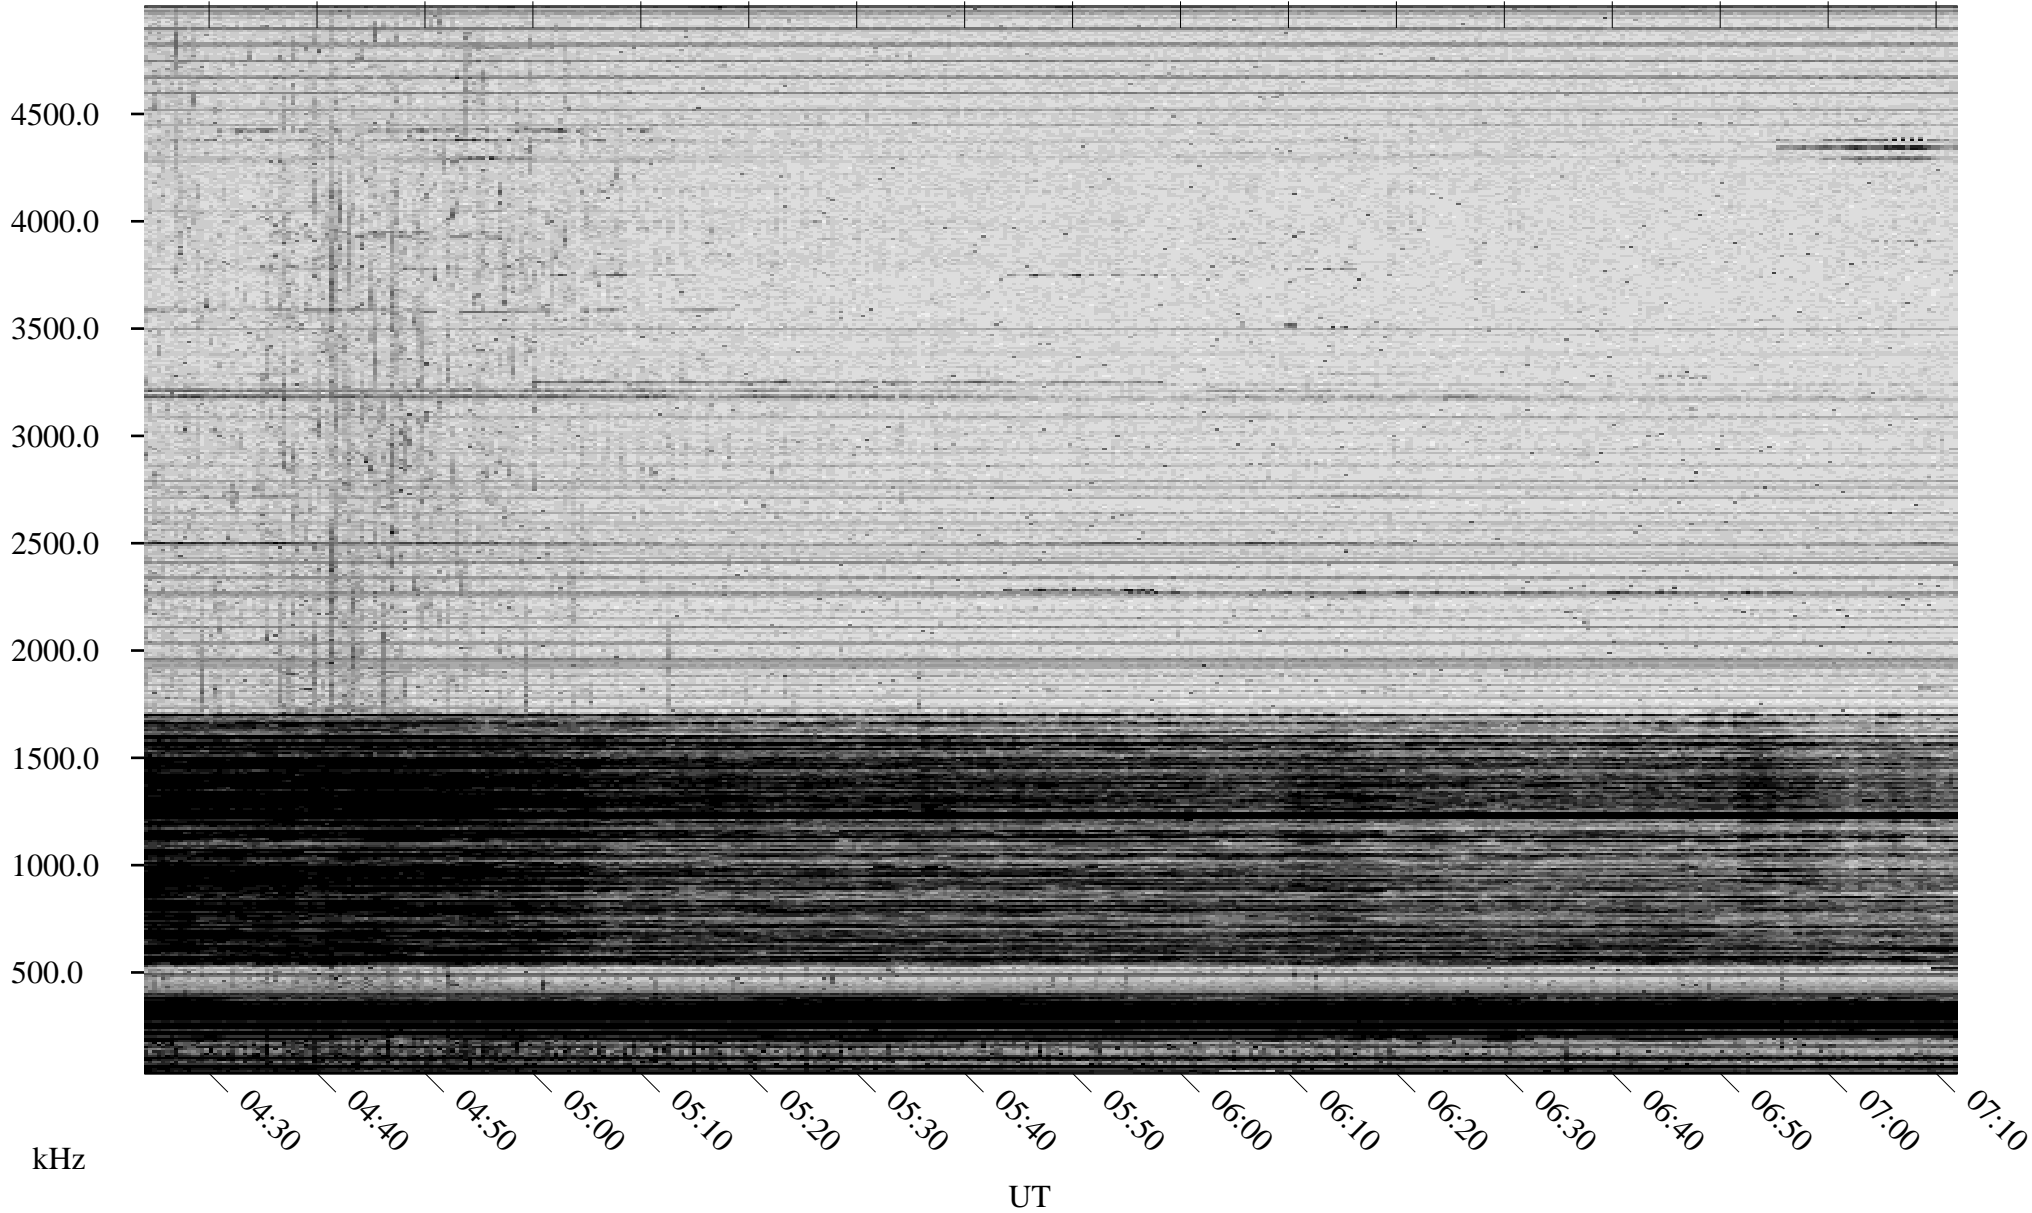

11/10/2006 Churchill, Manitoba

Linear Scale Black = 161 White = 15

CH06314L.R00m max_12

Page 1

11/10/2006 Churchill, Manitoba

Linear Scale Black = 161 White = 15

CH06314L.R00m max_12

Page 2

11/11/2006 Churchill, Manitoba

Linear Scale Black = 161 White = 15

CH06314L.R00m max_12

Page 3

11/11/2006 Churchill, Manitoba

Linear Scale Black = 161 White = 15

CH06314L.R00m max_12

Page 4

11/11/2006 Churchill, Manitoba

Linear Scale Black = 161 White = 15

CH06314L.R00m max_12

Page 5

11/11/2006 Churchill, Manitoba

Linear Scale Black = 161 White = 15

CH06314L.R00m max_12

Page 6

11/11/2006 Churchill, Manitoba

Linear Scale Black = 161 White = 15

CH06314L.R00m max_12

Page 7

11/11/2006 Churchill, Manitoba

Linear Scale Black = 161 White = 15

CH06314L.R00m max_12

Page 8