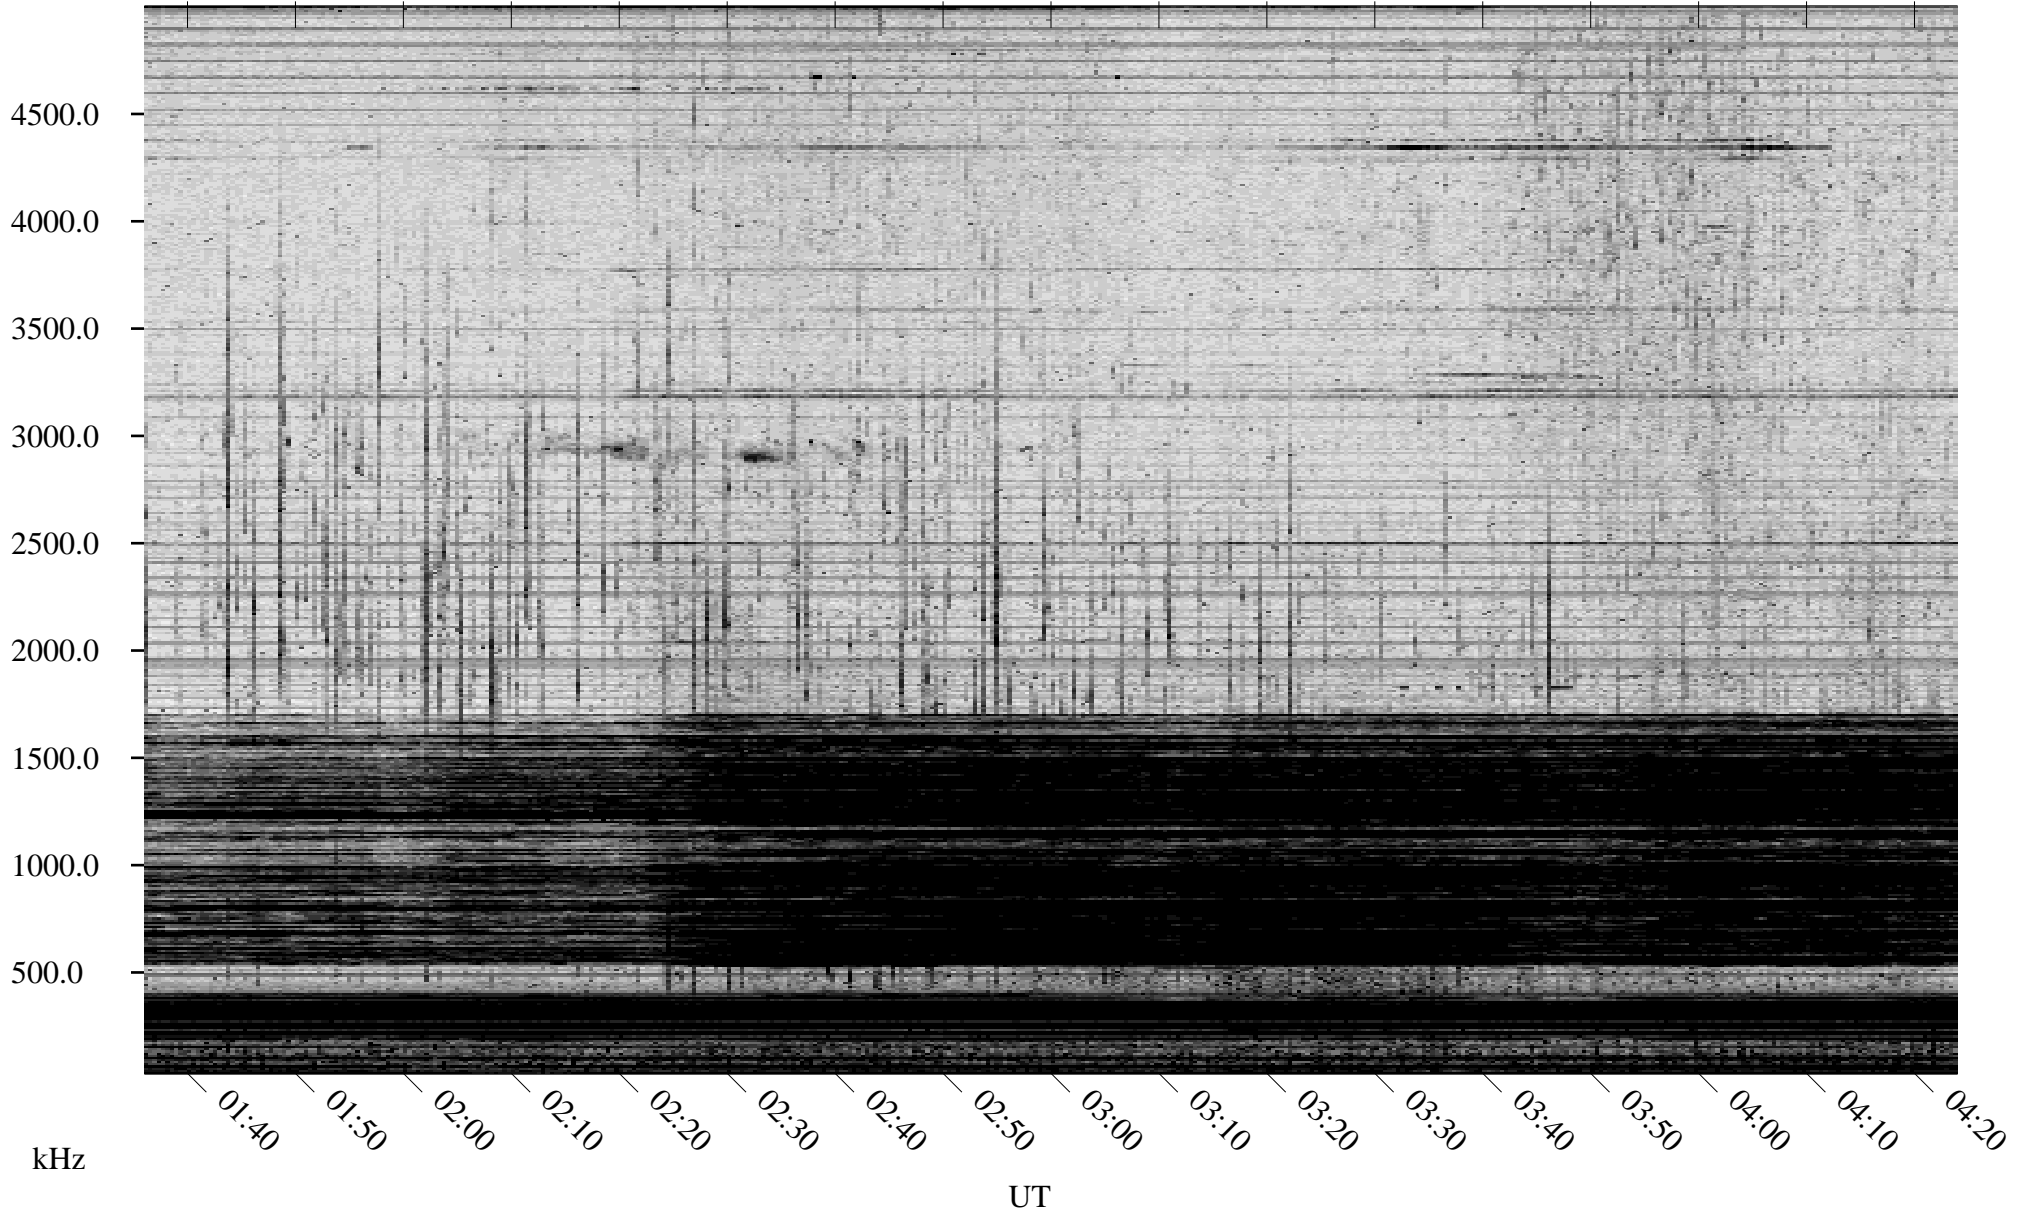

11/10/2006 Churchill, Manitoba

Linear Scale Black = 161 White = 15

CH06314L.R00m max_12

Page 1

11/10/2006 Churchill, Manitoba

Linear Scale Black = 161 White = 15

CH06314L.R00m max_12

Page 2

11/11/2006 Churchill, Manitoba

Linear Scale Black = 161 White = 15

CH06314L.R00m max_12

Page 3

11/11/2006 Churchill, Manitoba

Linear Scale Black = 161 White = 15

CH06314L.R00m max_12

Page 4

11/11/2006 Churchill, Manitoba

Linear Scale Black = 161 White = 15

CH06314L.R00m max_12

Page 5

11/11/2006 Churchill, Manitoba

Linear Scale Black = 161 White = 15

CH06314L.R00m max_12

Page 6

11/11/2006 Churchill, Manitoba

Linear Scale Black = 161 White = 15

CH06314L.R00m max_12

Page 7

11/11/2006 Churchill, Manitoba

Linear Scale Black = 161 White = 15

CH06314L.R00m max_12

Page 8