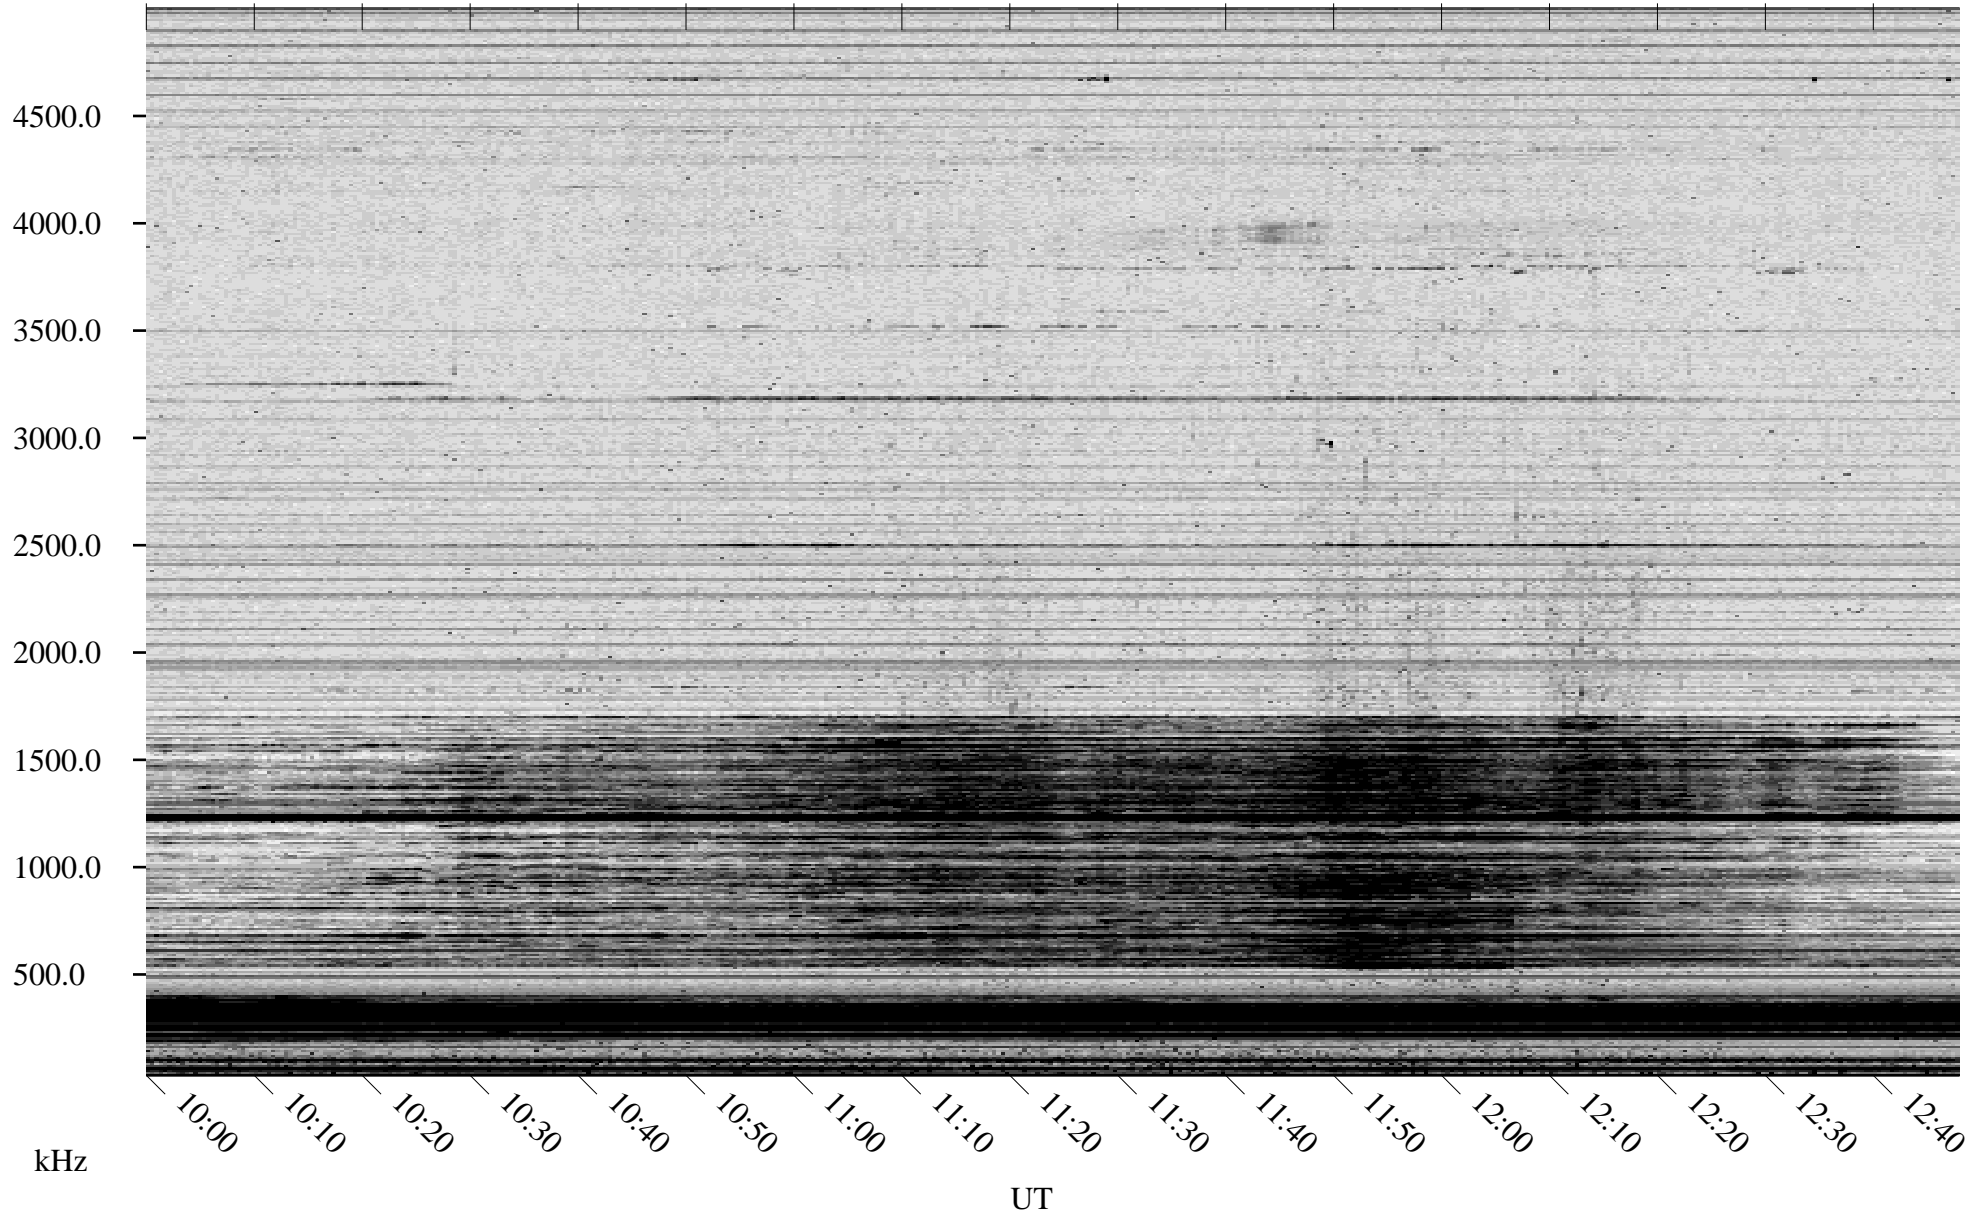

11/10/2006 Churchill, Manitoba

Linear Scale Black = 161 White = 15

CH06314L.R00m max_12

Page 1

11/10/2006 Churchill, Manitoba

Linear Scale Black = 161 White = 15

CH06314L.R00m max_12

Page 2

11/11/2006 Churchill, Manitoba

Linear Scale Black = 161 White = 15

CH06314L.R00m max_12

Page 3

11/11/2006 Churchill, Manitoba

Linear Scale Black = 161 White = 15

CH06314L.R00m max_12

Page 4

11/11/2006 Churchill, Manitoba

Linear Scale Black = 161 White = 15

CH06314L.R00m max_12

Page 5

11/11/2006 Churchill, Manitoba

Linear Scale Black = 161 White = 15

CH06314L.R00m max_12

Page 6

11/11/2006 Churchill, Manitoba

Linear Scale Black = 161 White = 15

CH06314L.R00m max_12

Page 7

11/11/2006 Churchill, Manitoba

Linear Scale Black = 161 White = 15

CH06314L.R00m max_12

Page 8