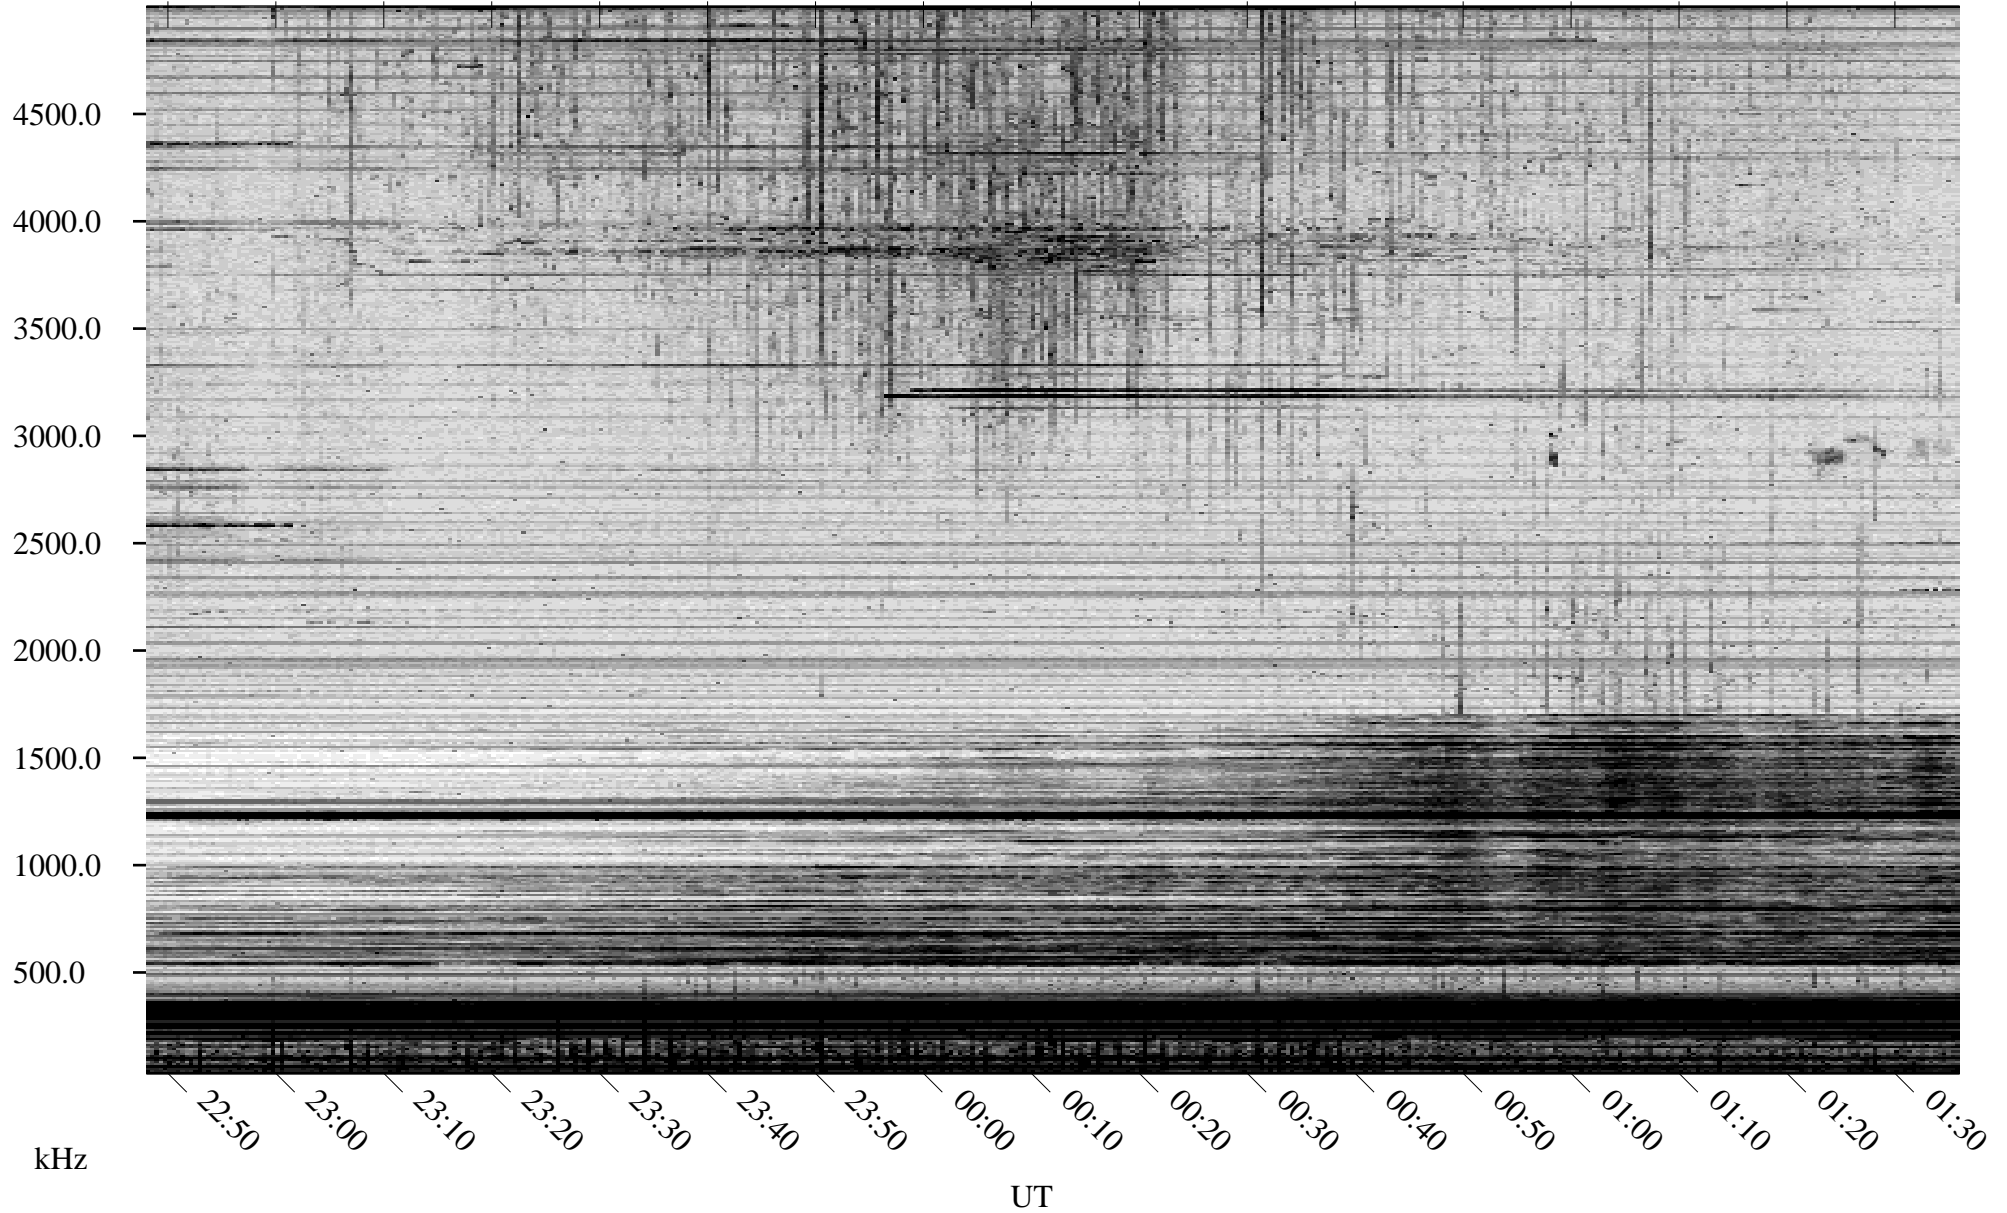

11/10/2006 Churchill, Manitoba

Linear Scale Black = 161 White = 15

CH06314L.R00m max_12

Page 1

11/10/2006 Churchill, Manitoba

Linear Scale Black = 161 White = 15

CH06314L.R00m max_12

Page 2

11/11/2006 Churchill, Manitoba

Linear Scale Black = 161 White = 15

CH06314L.R00m max_12

Page 3

11/11/2006 Churchill, Manitoba

Linear Scale Black = 161 White = 15

CH06314L.R00m max_12

Page 4

11/11/2006 Churchill, Manitoba

Linear Scale Black = 161 White = 15

CH06314L.R00m max_12

Page 5

11/11/2006 Churchill, Manitoba

Linear Scale Black = 161 White = 15

CH06314L.R00m max_12

Page 6

11/11/2006 Churchill, Manitoba

Linear Scale Black = 161 White = 15

CH06314L.R00m max_12

Page 7

11/11/2006 Churchill, Manitoba

Linear Scale Black = 161 White = 15

CH06314L.R00m max_12

Page 8