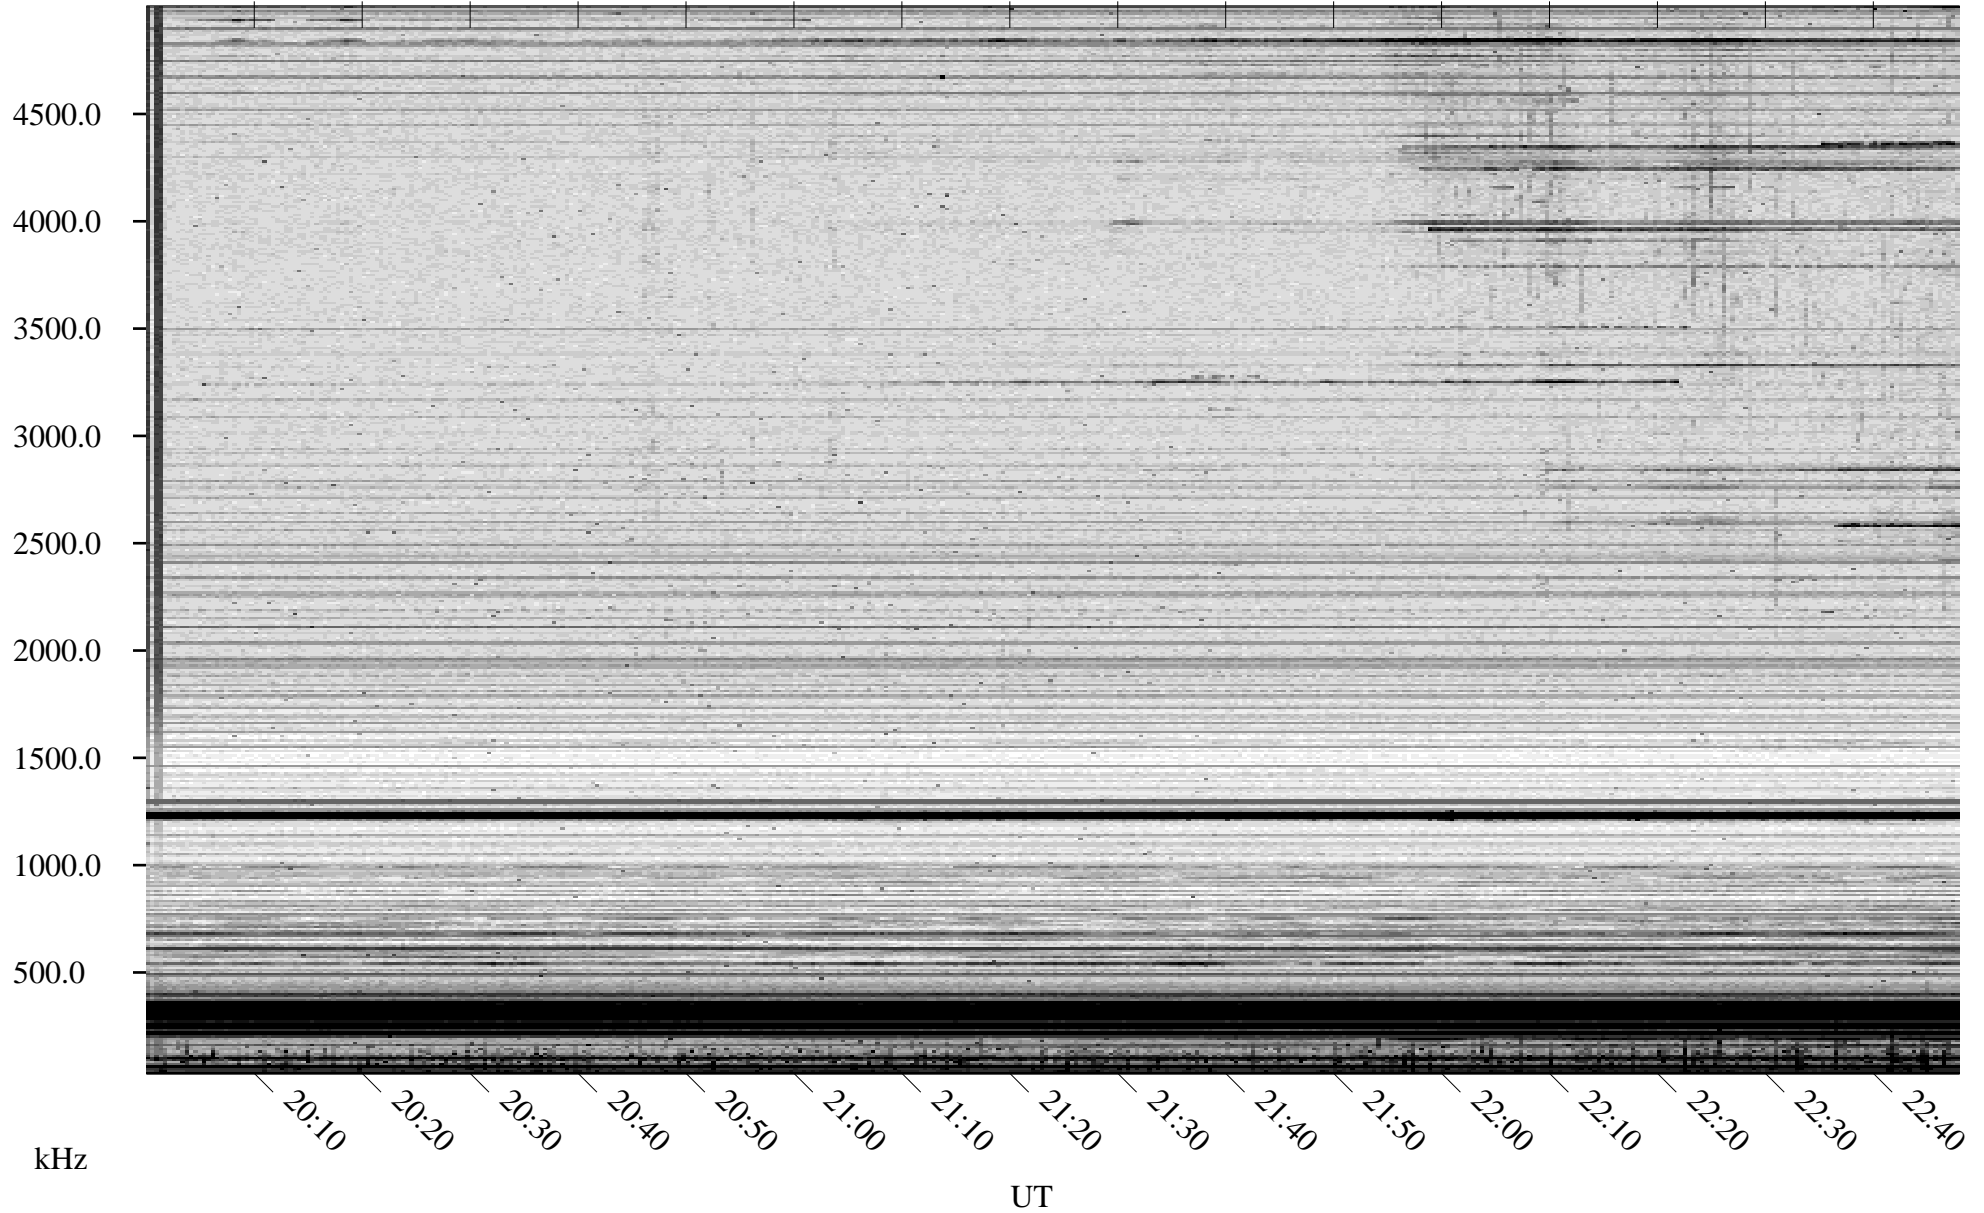

11/10/2006 Churchill, Manitoba

Linear Scale Black = 161 White = 15

CH06314L.R00m max_12

Page 1

11/10/2006 Churchill, Manitoba

Linear Scale Black = 161 White = 15

CH06314L.R00m max_12

Page 2

11/11/2006 Churchill, Manitoba

Linear Scale Black = 161 White = 15

CH06314L.R00m max_12

Page 3

11/11/2006 Churchill, Manitoba

Linear Scale Black = 161 White = 15

CH06314L.R00m max_12

Page 4

11/11/2006 Churchill, Manitoba

Linear Scale Black = 161 White = 15

CH06314L.R00m max_12

Page 5

11/11/2006 Churchill, Manitoba

Linear Scale Black = 161 White = 15

CH06314L.R00m max_12

Page 6

11/11/2006 Churchill, Manitoba

Linear Scale Black = 161 White = 15

CH06314L.R00m max_12

Page 7

11/11/2006 Churchill, Manitoba

Linear Scale Black = 161 White = 15

CH06314L.R00m max_12

Page 8