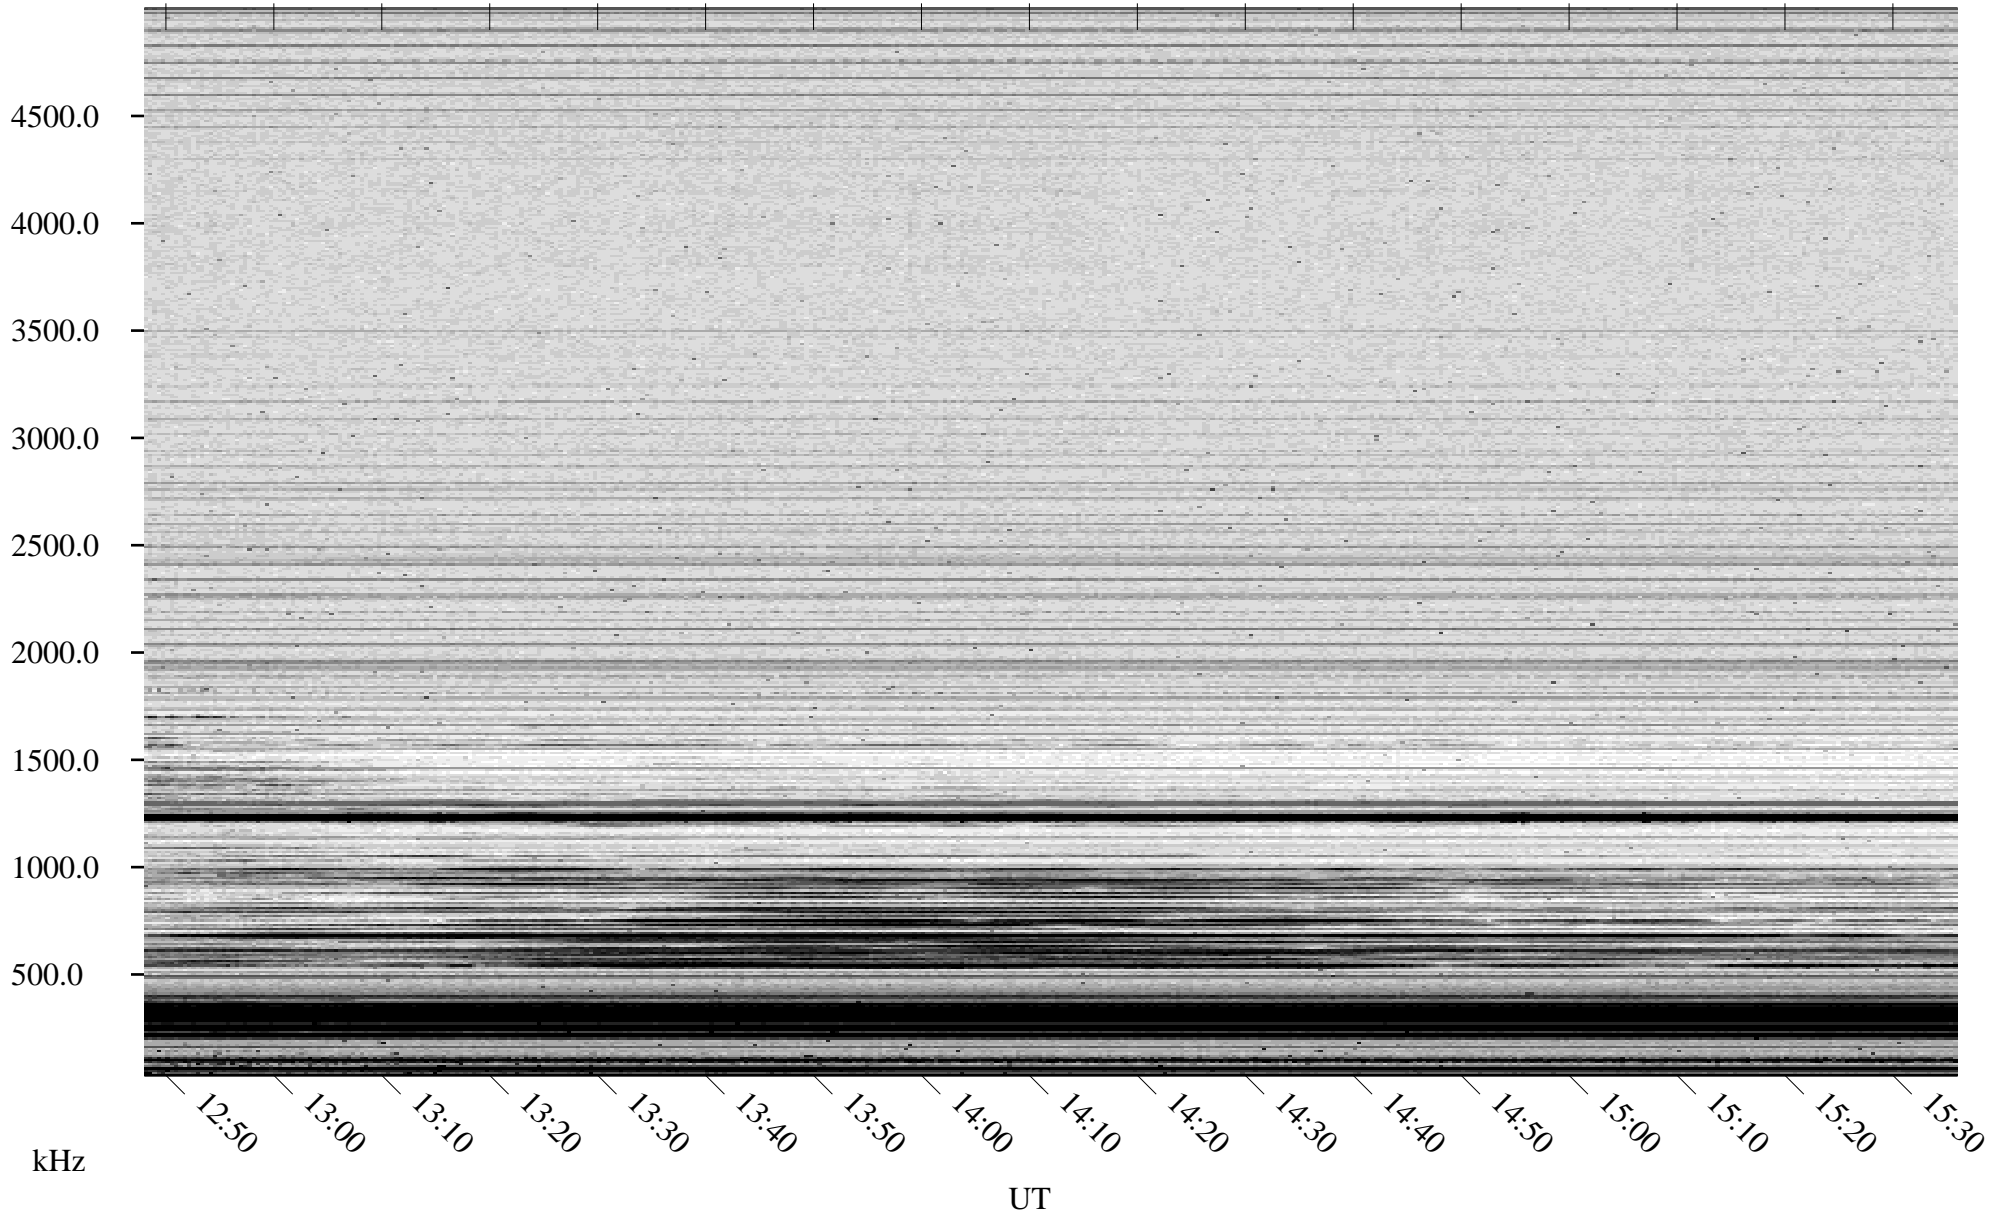

11/10/2006 Churchill, Manitoba

Linear Scale Black = 161 White = 15

CH06314L.R00m max_12

Page 1

11/10/2006 Churchill, Manitoba

Linear Scale Black = 161 White = 15

CH06314L.R00m max_12

Page 2

11/11/2006 Churchill, Manitoba

Linear Scale Black = 161 White = 15

CH06314L.R00m max_12

Page 3

11/11/2006 Churchill, Manitoba

Linear Scale Black = 161 White = 15

CH06314L.R00m max_12

Page 4

11/11/2006 Churchill, Manitoba

Linear Scale Black = 161 White = 15

CH06314L.R00m max_12

Page 5

11/11/2006 Churchill, Manitoba

Linear Scale Black = 161 White = 15

CH06314L.R00m max_12

Page 6

11/11/2006 Churchill, Manitoba

Linear Scale Black = 161 White = 15

CH06314L.R00m max_12

Page 7

11/11/2006 Churchill, Manitoba

Linear Scale Black = 161 White = 15

CH06314L.R00m max_12

Page 8