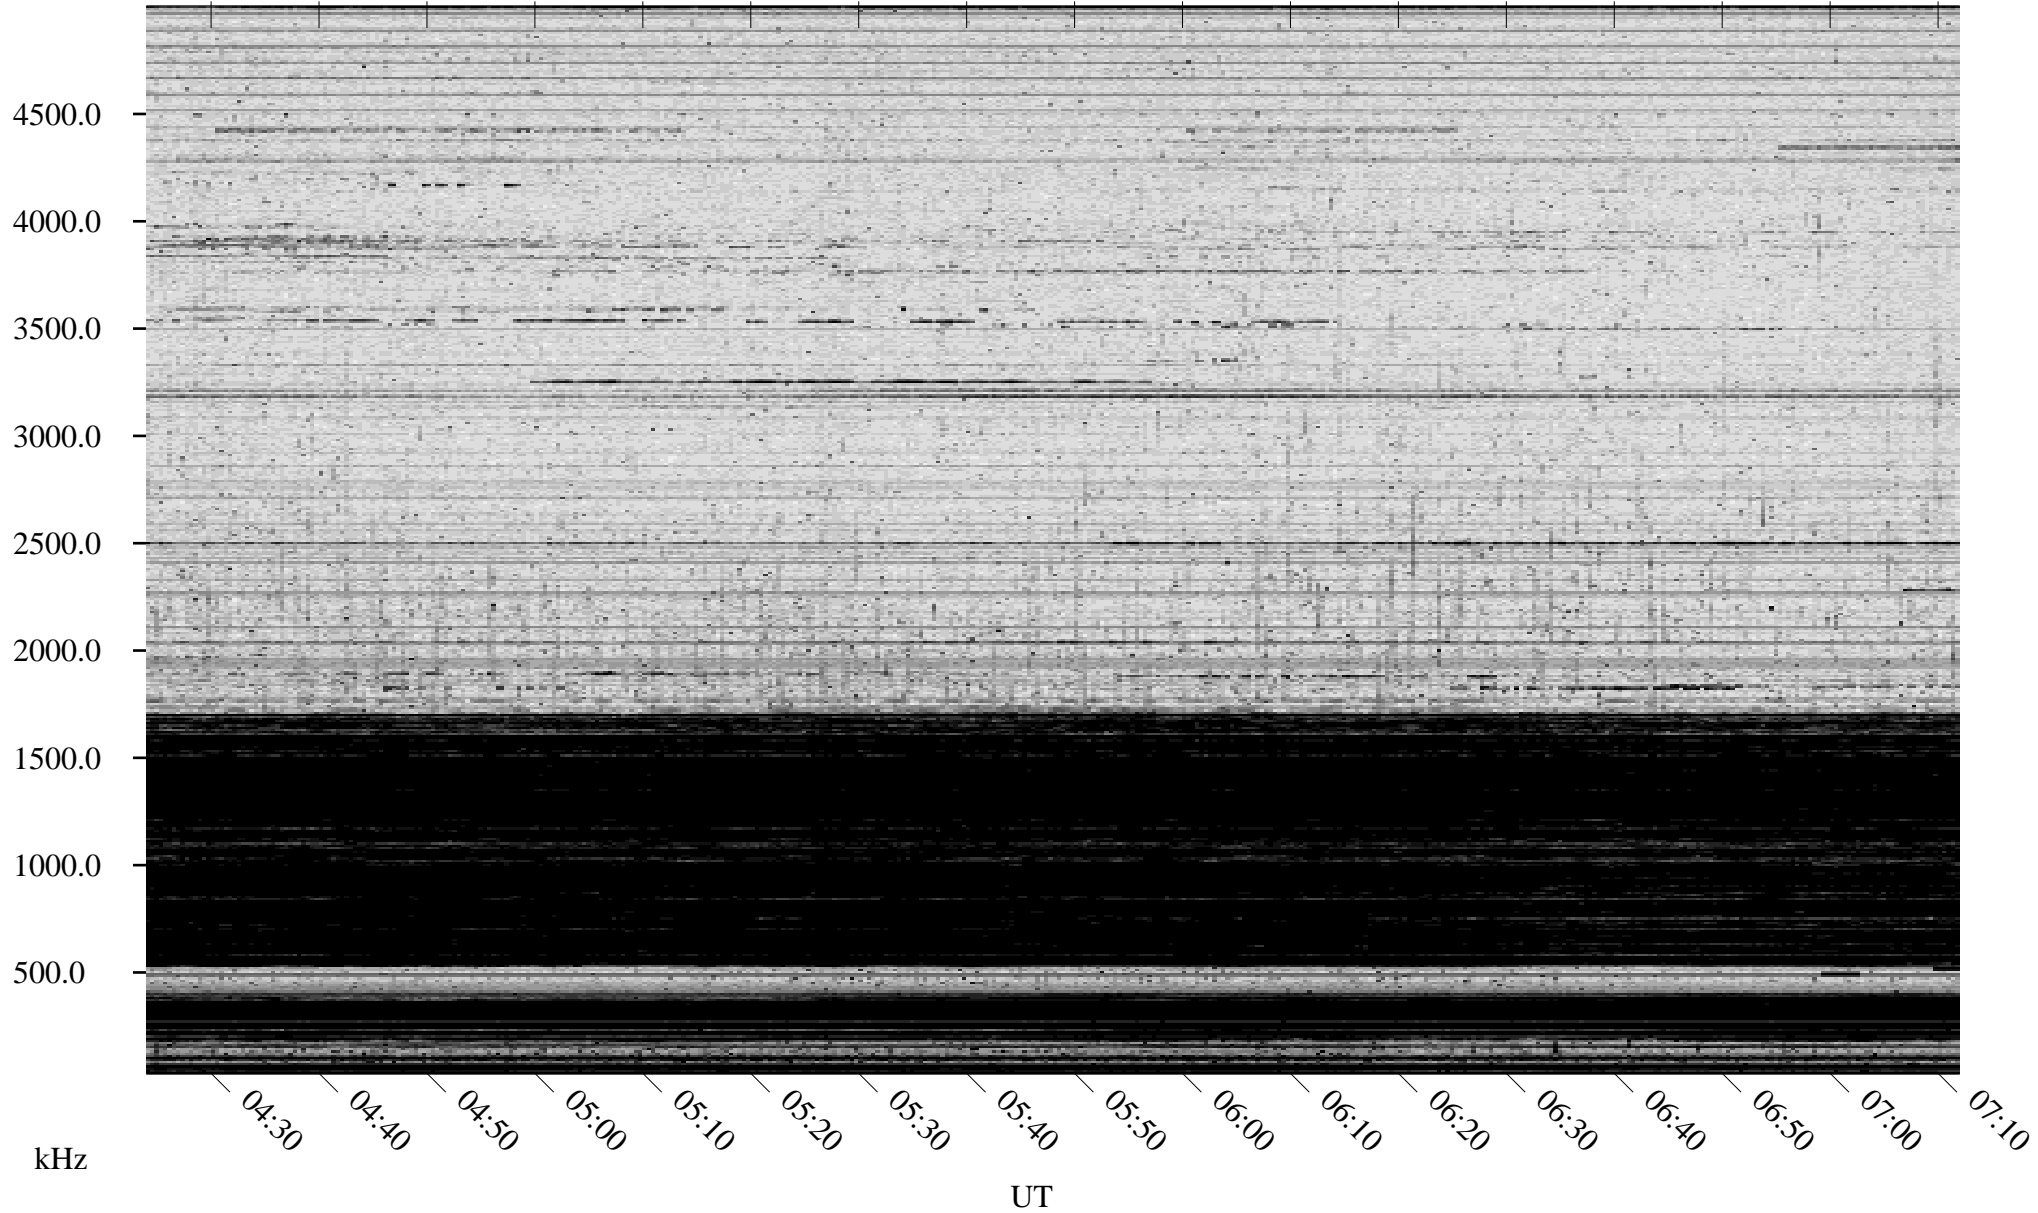

11/11/2006 Churchill, Manitoba

Linear Scale Black = 161 White = 15

CH06315L.R00m max_12

Page 1

11/11/2006 Churchill, Manitoba

Linear Scale Black = 161 White = 15

CH06315L.R00m max_12

Page 2

11/12/2006 Churchill, Manitoba

Linear Scale Black = 161 White = 15

CH06315L.R00m max_12

Page 3

11/12/2006 Churchill, Manitoba

Linear Scale Black = 161 White = 15

CH06315L.R00m max_12

Page 4

11/12/2006 Churchill, Manitoba

Linear Scale Black = 161 White = 15

CH06315L.R00m max_12

Page 5

11/12/2006 Churchill, Manitoba

Linear Scale Black = 161 White = 15

CH06315L.R00m max_12

Page 6

11/12/2006 Churchill, Manitoba

Linear Scale Black = 161 White = 15

CH06315L.R00m max_12

Page 7

11/12/2006 Churchill, Manitoba

Linear Scale Black = 161 White = 15

CH06315L.R00m max_12

Page 8