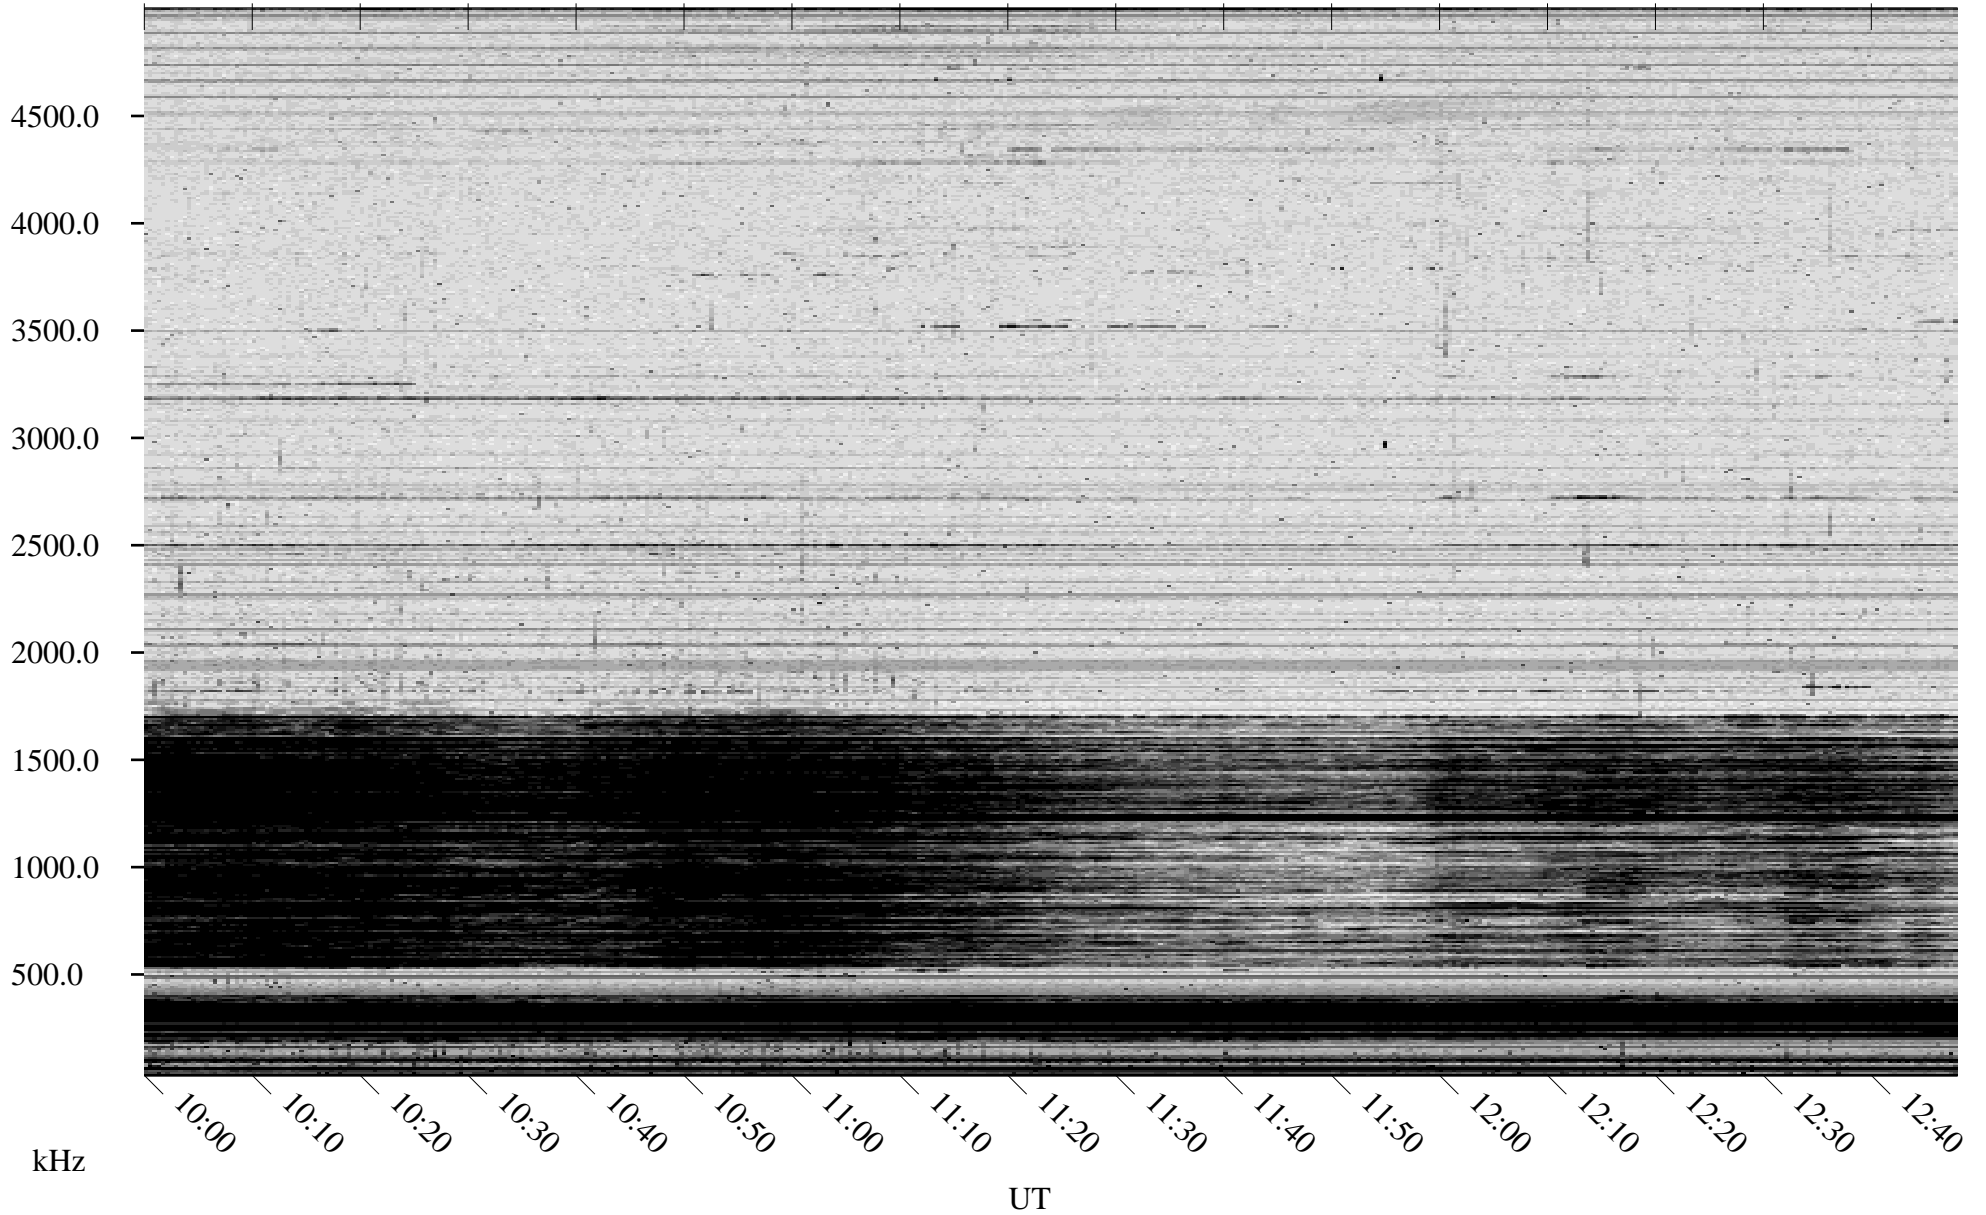

11/12/2006 Churchill, Manitoba

Linear Scale Black = 161 White = 15

CH06315L.R00m max_12

Page 3

11/12/2006 Churchill, Manitoba

Linear Scale Black = 161 White = 15

CH06315L.R00m max_12

Page 4

11/12/2006 Churchill, Manitoba

Linear Scale Black = 161 White = 15

CH06315L.R00m max_12

Page 5

11/12/2006 Churchill, Manitoba

Linear Scale Black = 161 White = 15

CH06315L.R00m max_12

Page 6

11/12/2006 Churchill, Manitoba

Linear Scale Black = 161 White = 15

CH06315L.R00m max_12

Page 7

11/12/2006 Churchill, Manitoba

Linear Scale Black = 161 White = 15

CH06315L.R00m max_12

Page 8