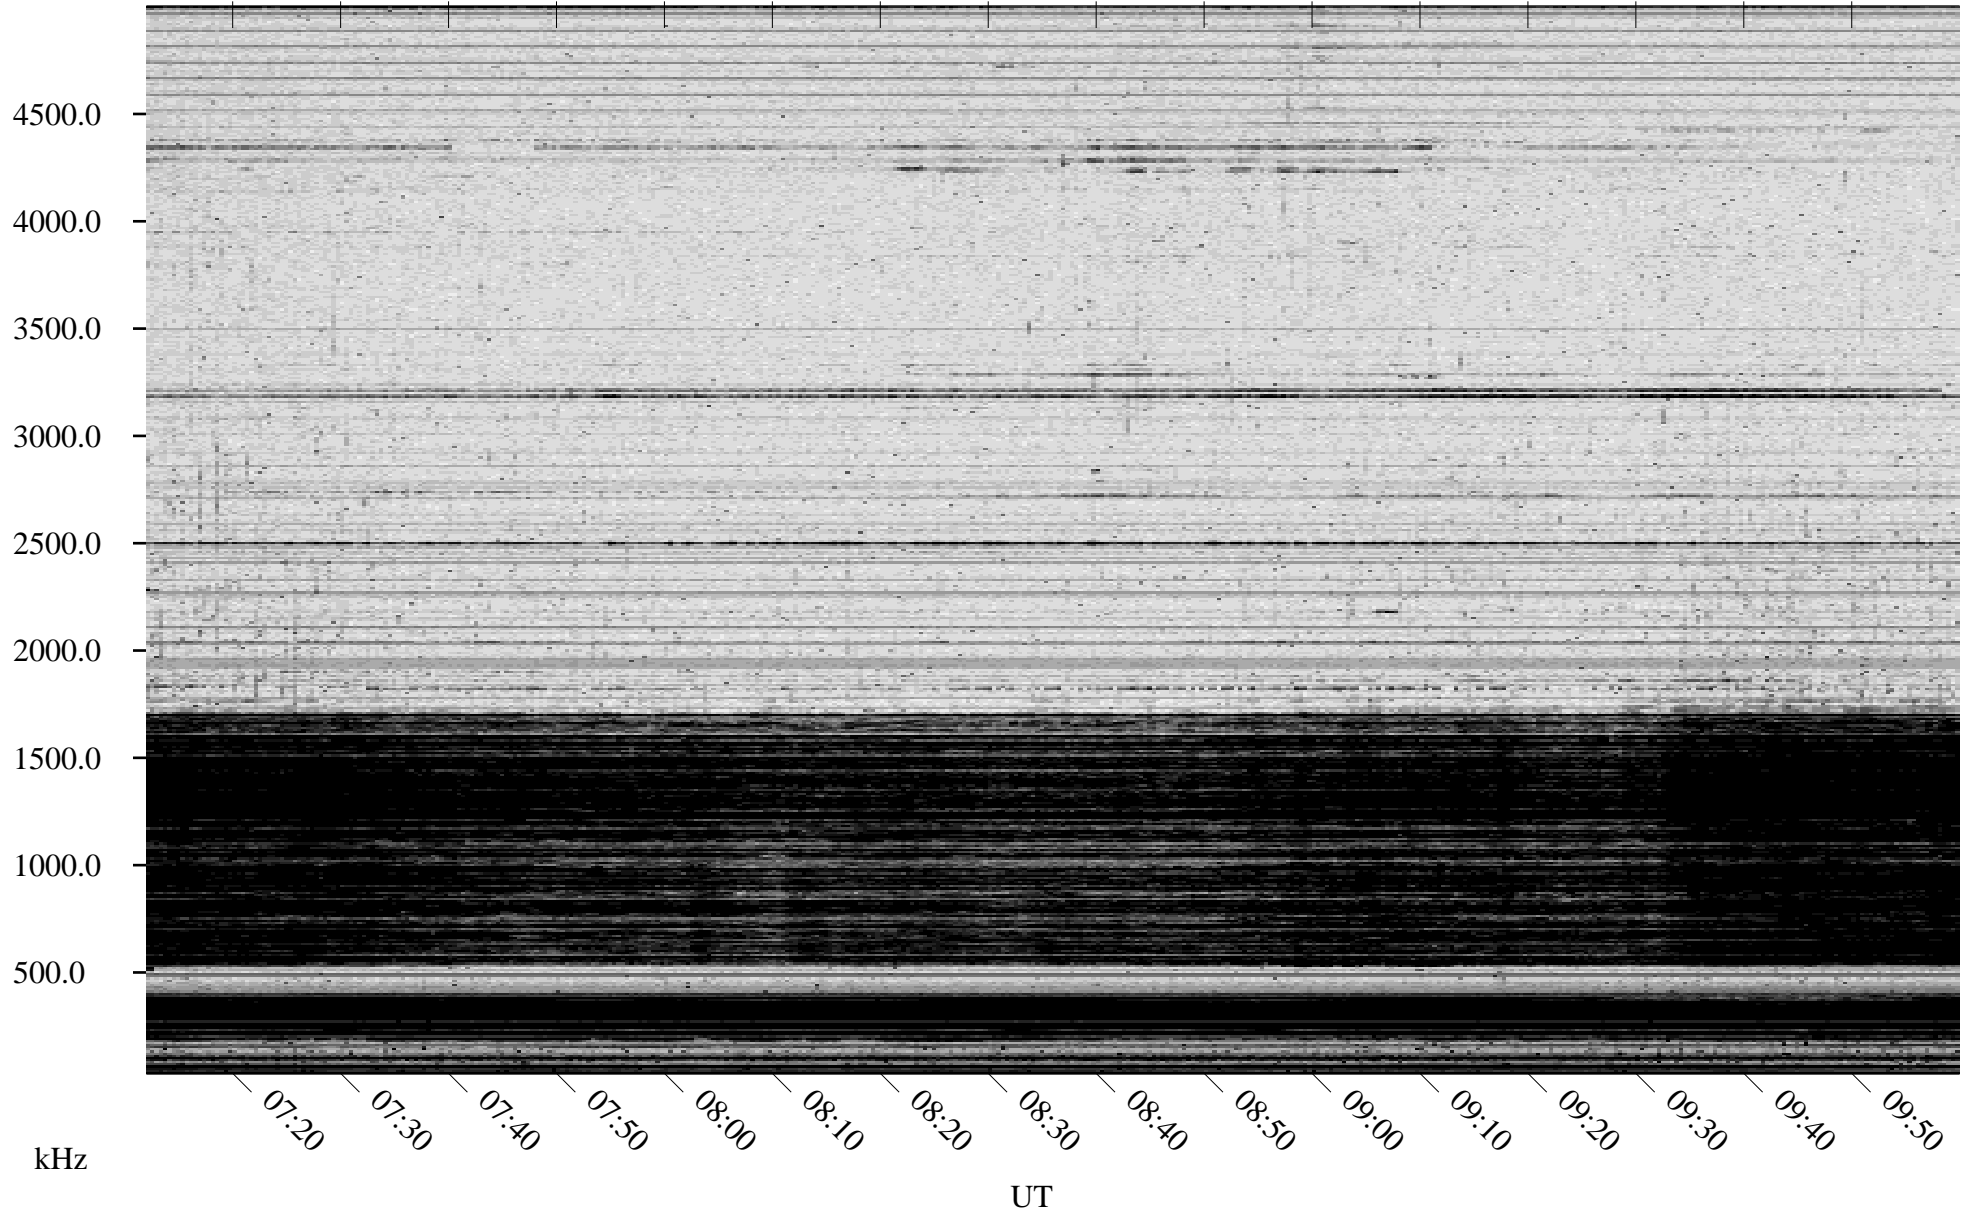

11/11/2006 Churchill, Manitoba

Linear Scale Black = 161 White = 15

CH06315L.R00m max_12

Page 1

11/11/2006 Churchill, Manitoba

Linear Scale Black = 161 White = 15

CH06315L.R00m max_12

Page 2

11/12/2006 Churchill, Manitoba

Linear Scale Black = 161 White = 15

CH06315L.R00m max_12

Page 3

11/12/2006 Churchill, Manitoba

Linear Scale Black = 161 White = 15

CH06315L.R00m max_12

Page 4

11/12/2006 Churchill, Manitoba

Linear Scale Black = 161 White = 15

CH06315L.R00m max_12

Page 5

11/12/2006 Churchill, Manitoba

Linear Scale Black = 161 White = 15

CH06315L.R00m max_12

Page 6

11/12/2006 Churchill, Manitoba

Linear Scale Black = 161 White = 15

CH06315L.R00m max_12

Page 7

11/12/2006 Churchill, Manitoba

Linear Scale Black = 161 White = 15

CH06315L.R00m max_12

Page 8