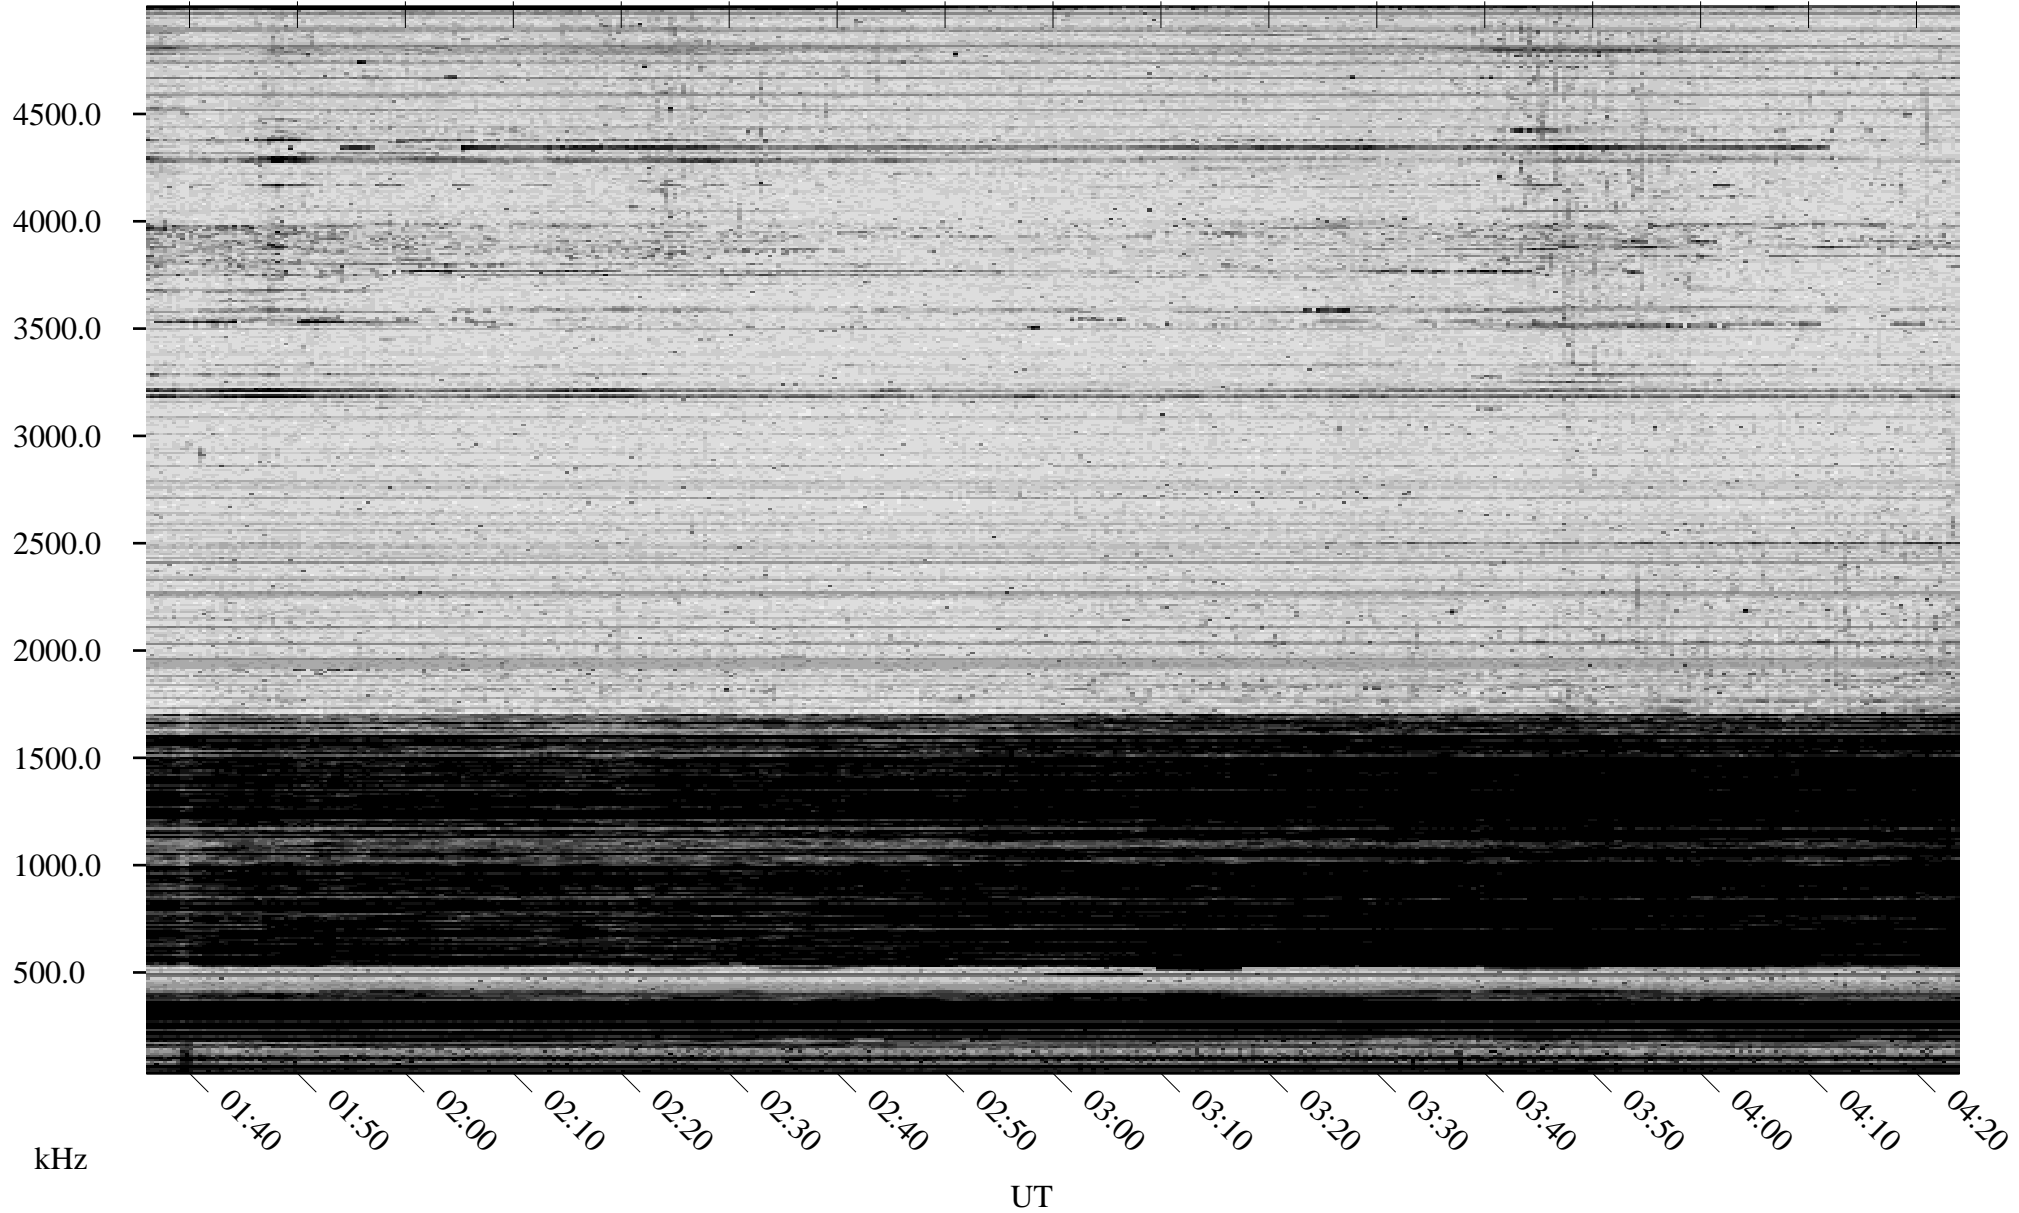

11/11/2006 Churchill, Manitoba

Linear Scale Black = 161 White = 15

CH06315L.R00m max_12

Page 1

11/11/2006 Churchill, Manitoba

Linear Scale Black = 161 White = 15

CH06315L.R00m max_12

Page 2

11/12/2006 Churchill, Manitoba

Linear Scale Black = 161 White = 15

CH06315L.R00m max_12

Page 3

11/12/2006 Churchill, Manitoba

Linear Scale Black = 161 White = 15

CH06315L.R00m max_12

Page 4

11/12/2006 Churchill, Manitoba

Linear Scale Black = 161 White = 15

CH06315L.R00m max_12

Page 5

11/12/2006 Churchill, Manitoba

Linear Scale Black = 161 White = 15

CH06315L.R00m max_12

Page 6

11/12/2006 Churchill, Manitoba

Linear Scale Black = 161 White = 15

CH06315L.R00m max_12

Page 7

11/12/2006 Churchill, Manitoba

Linear Scale Black = 161 White = 15

CH06315L.R00m max_12

Page 8