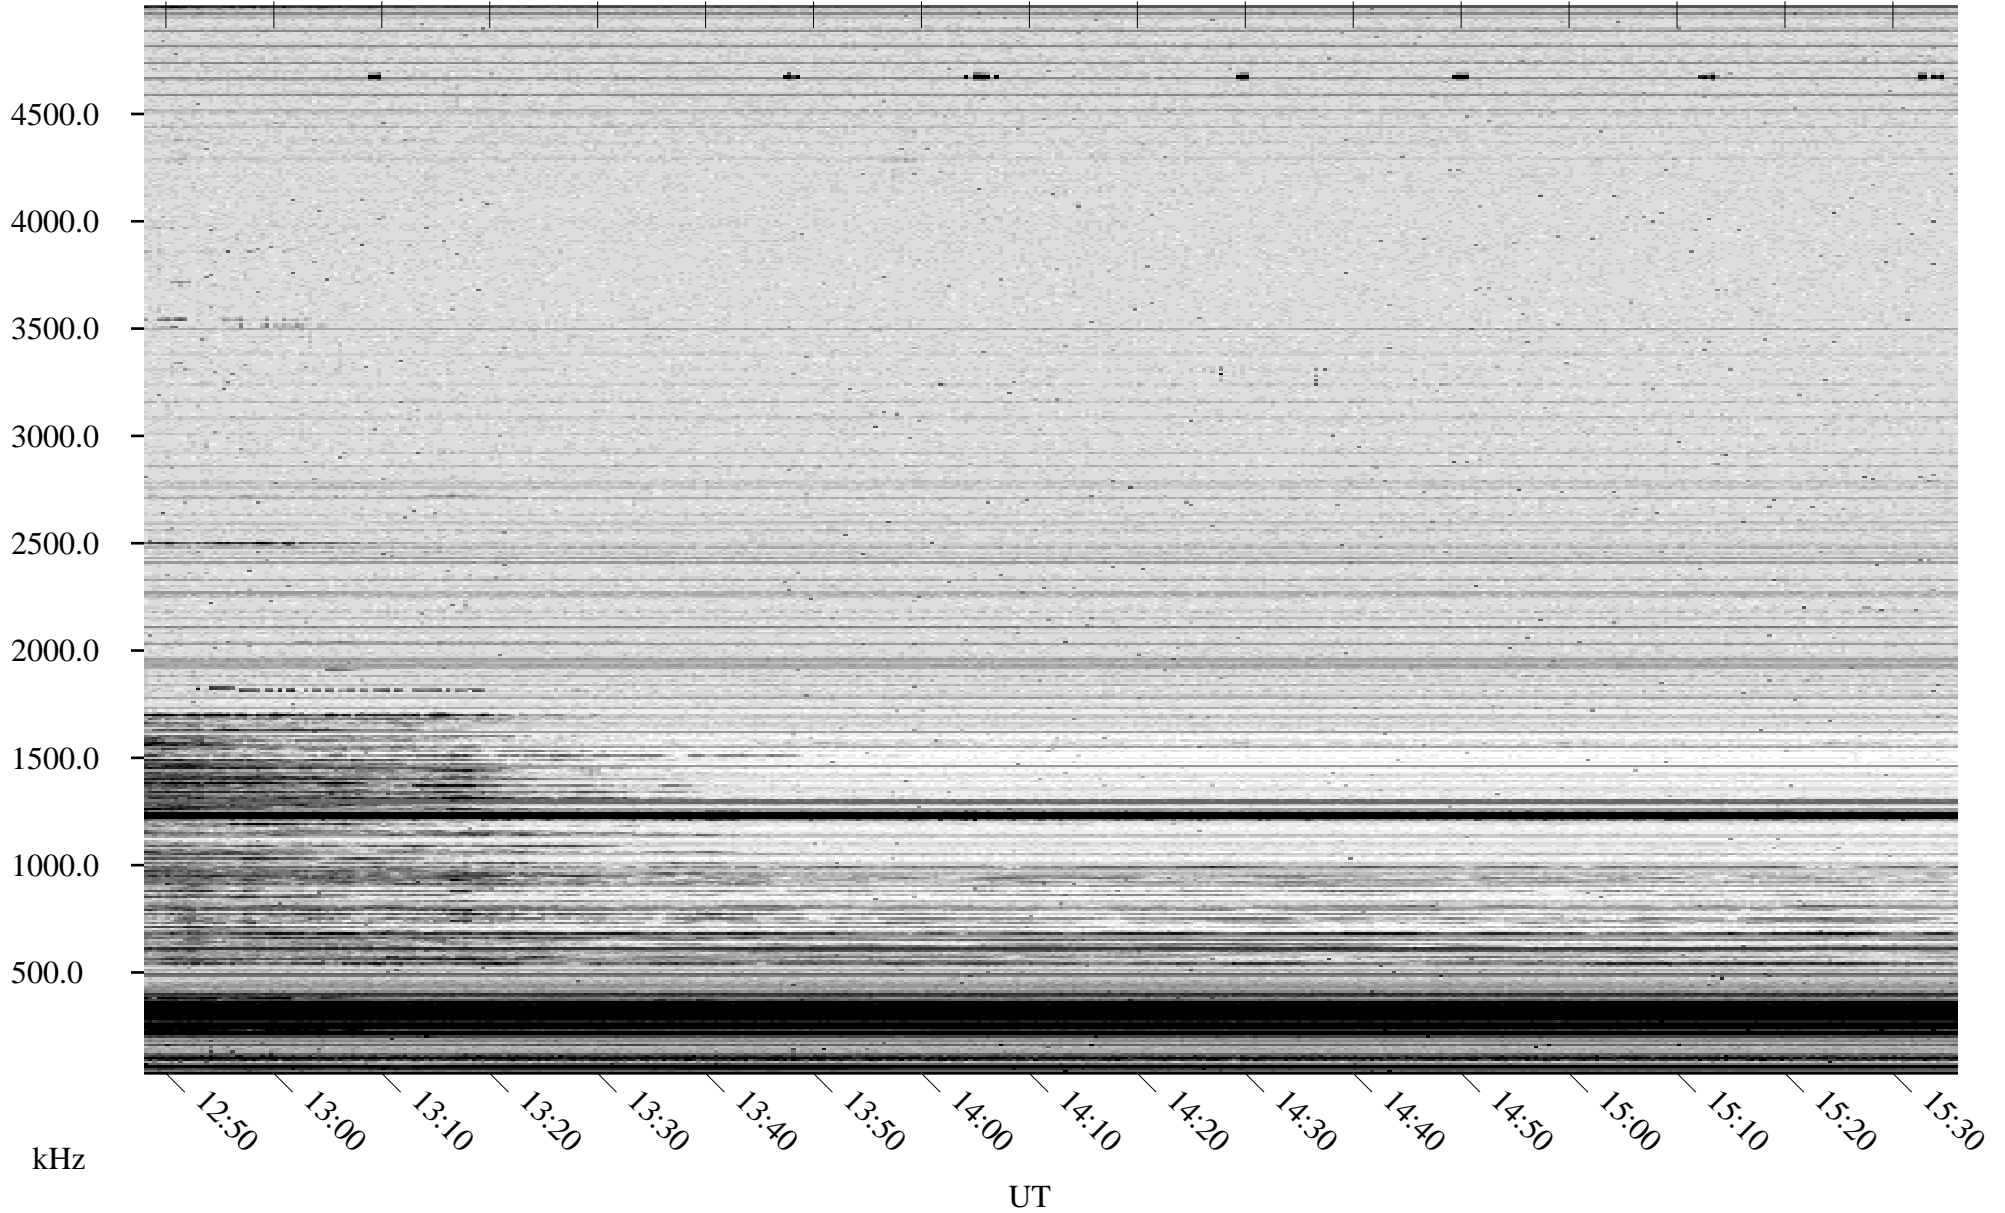

11/11/2006 Churchill, Manitoba

Linear Scale Black = 161 White = 15

CH06315L.R00m max_12

Page 1

11/11/2006 Churchill, Manitoba

Linear Scale Black = 161 White = 15

CH06315L.R00m max_12

Page 2

11/12/2006 Churchill, Manitoba

Linear Scale Black = 161 White = 15

CH06315L.R00m max_12

Page 3

11/12/2006 Churchill, Manitoba

Linear Scale Black = 161 White = 15

CH06315L.R00m max_12

Page 4

11/12/2006 Churchill, Manitoba

Linear Scale Black = 161 White = 15

CH06315L.R00m max_12

Page 5

11/12/2006 Churchill, Manitoba

Linear Scale Black = 161 White = 15

CH06315L.R00m max_12

Page 6

11/12/2006 Churchill, Manitoba

Linear Scale Black = 161 White = 15

CH06315L.R00m max_12

Page 7

11/12/2006 Churchill, Manitoba

Linear Scale Black = 161 White = 15

CH06315L.R00m max_12

Page 8