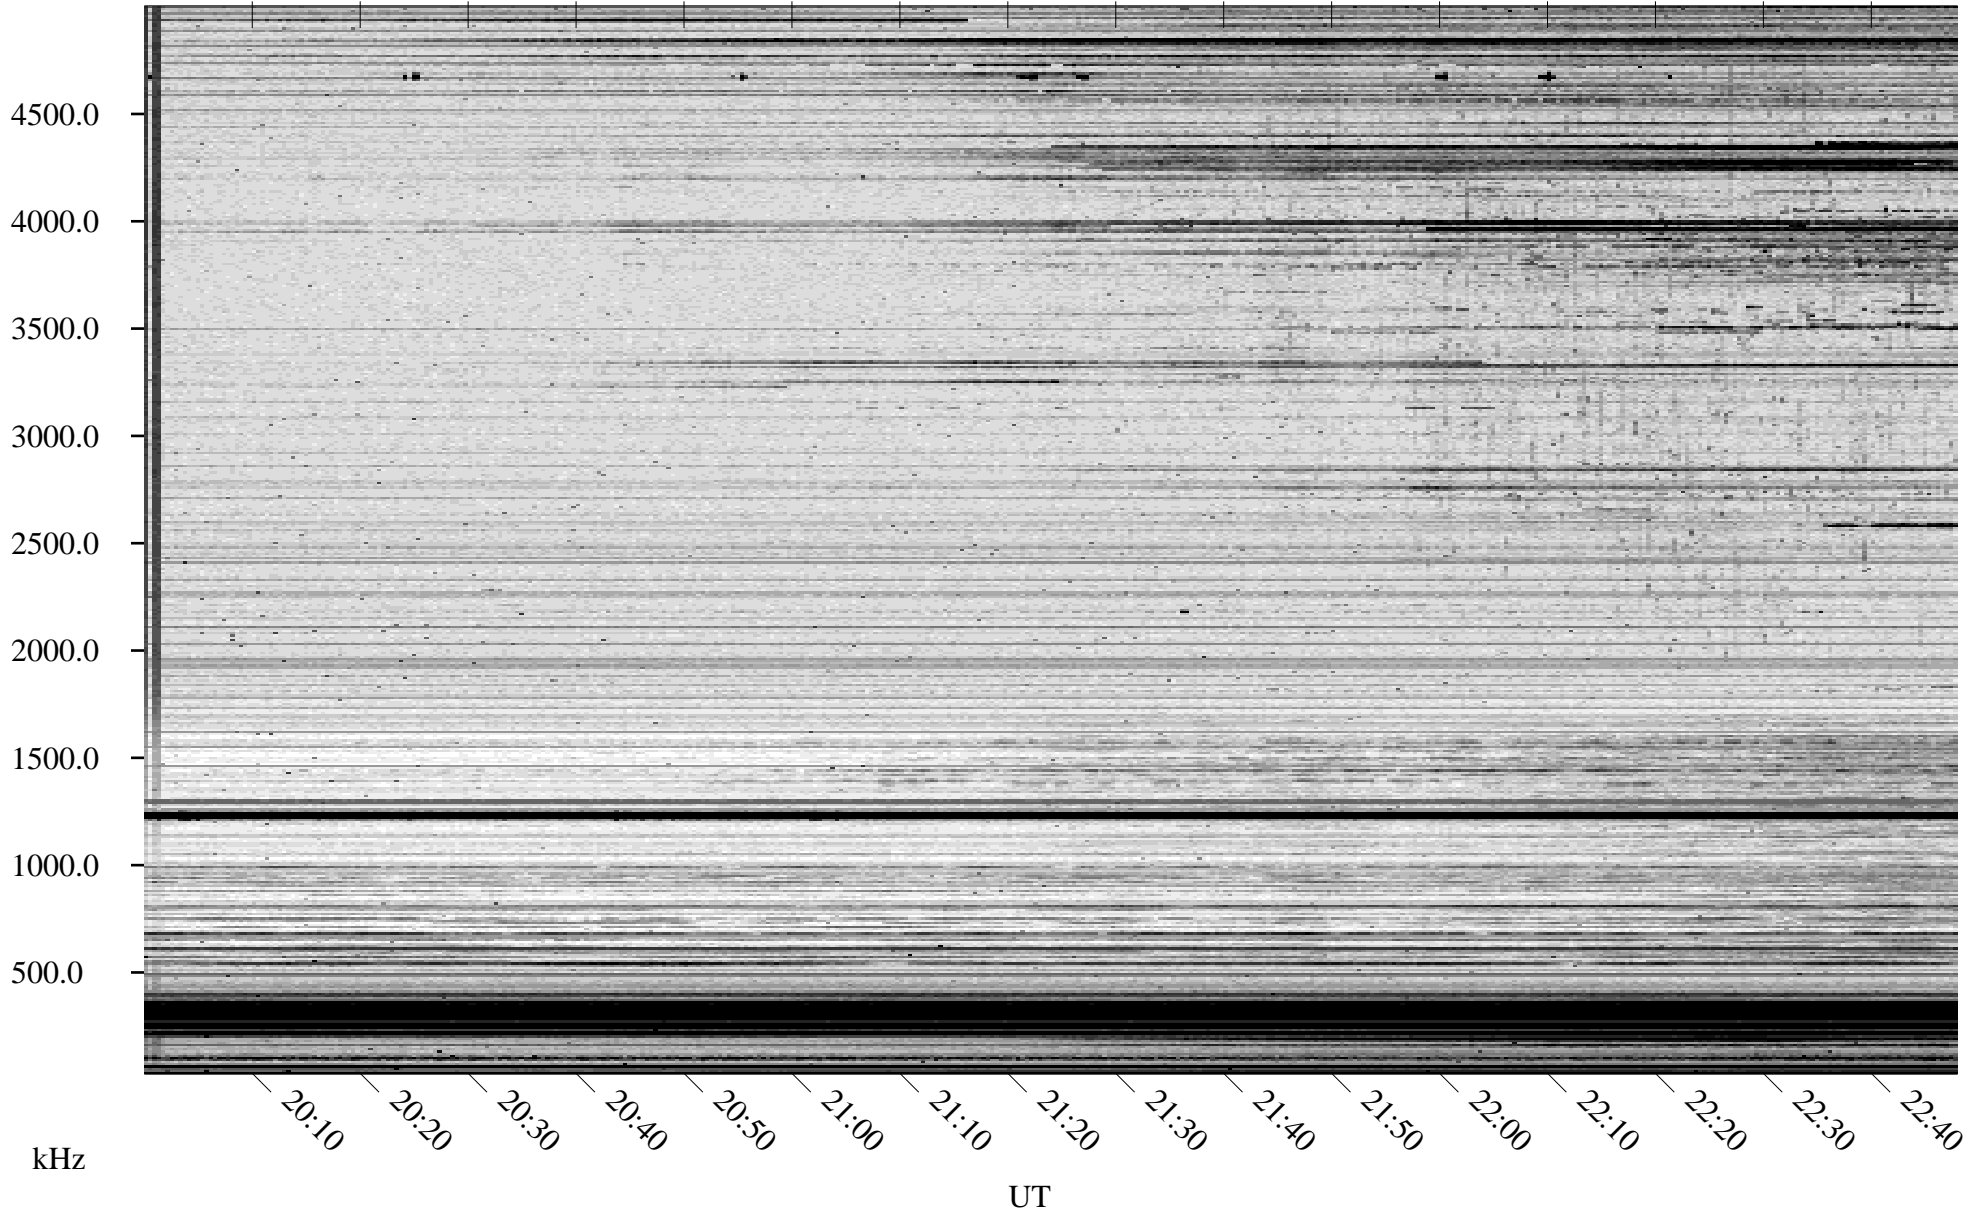

11/12/2006 Churchill, Manitoba

Linear Scale Black = 161 White = 15

CH06316L.R00m max_12

Page 1

11/12/2006 Churchill, Manitoba

Linear Scale Black = 161 White = 15

CH06316L.R00m max_12

Page 2

11/13/2006 Churchill, Manitoba

Linear Scale Black = 161 White = 15

CH06316L.R00m max_12

Page 3

11/13/2006 Churchill, Manitoba

Linear Scale Black = 161 White = 15

CH06316L.R00m max_12

Page 4

11/13/2006 Churchill, Manitoba

Linear Scale Black = 161 White = 15

CH06316L.R00m max_12

Page 5

11/13/2006 Churchill, Manitoba

Linear Scale Black = 161 White = 15

CH06316L.R00m max_12

Page 6

11/13/2006 Churchill, Manitoba

Linear Scale Black = 161 White = 15

CH06316L.R00m max_12

Page 7

11/13/2006 Churchill, Manitoba

Linear Scale Black = 161 White = 15

CH06316L.R00m max_12

Page 8