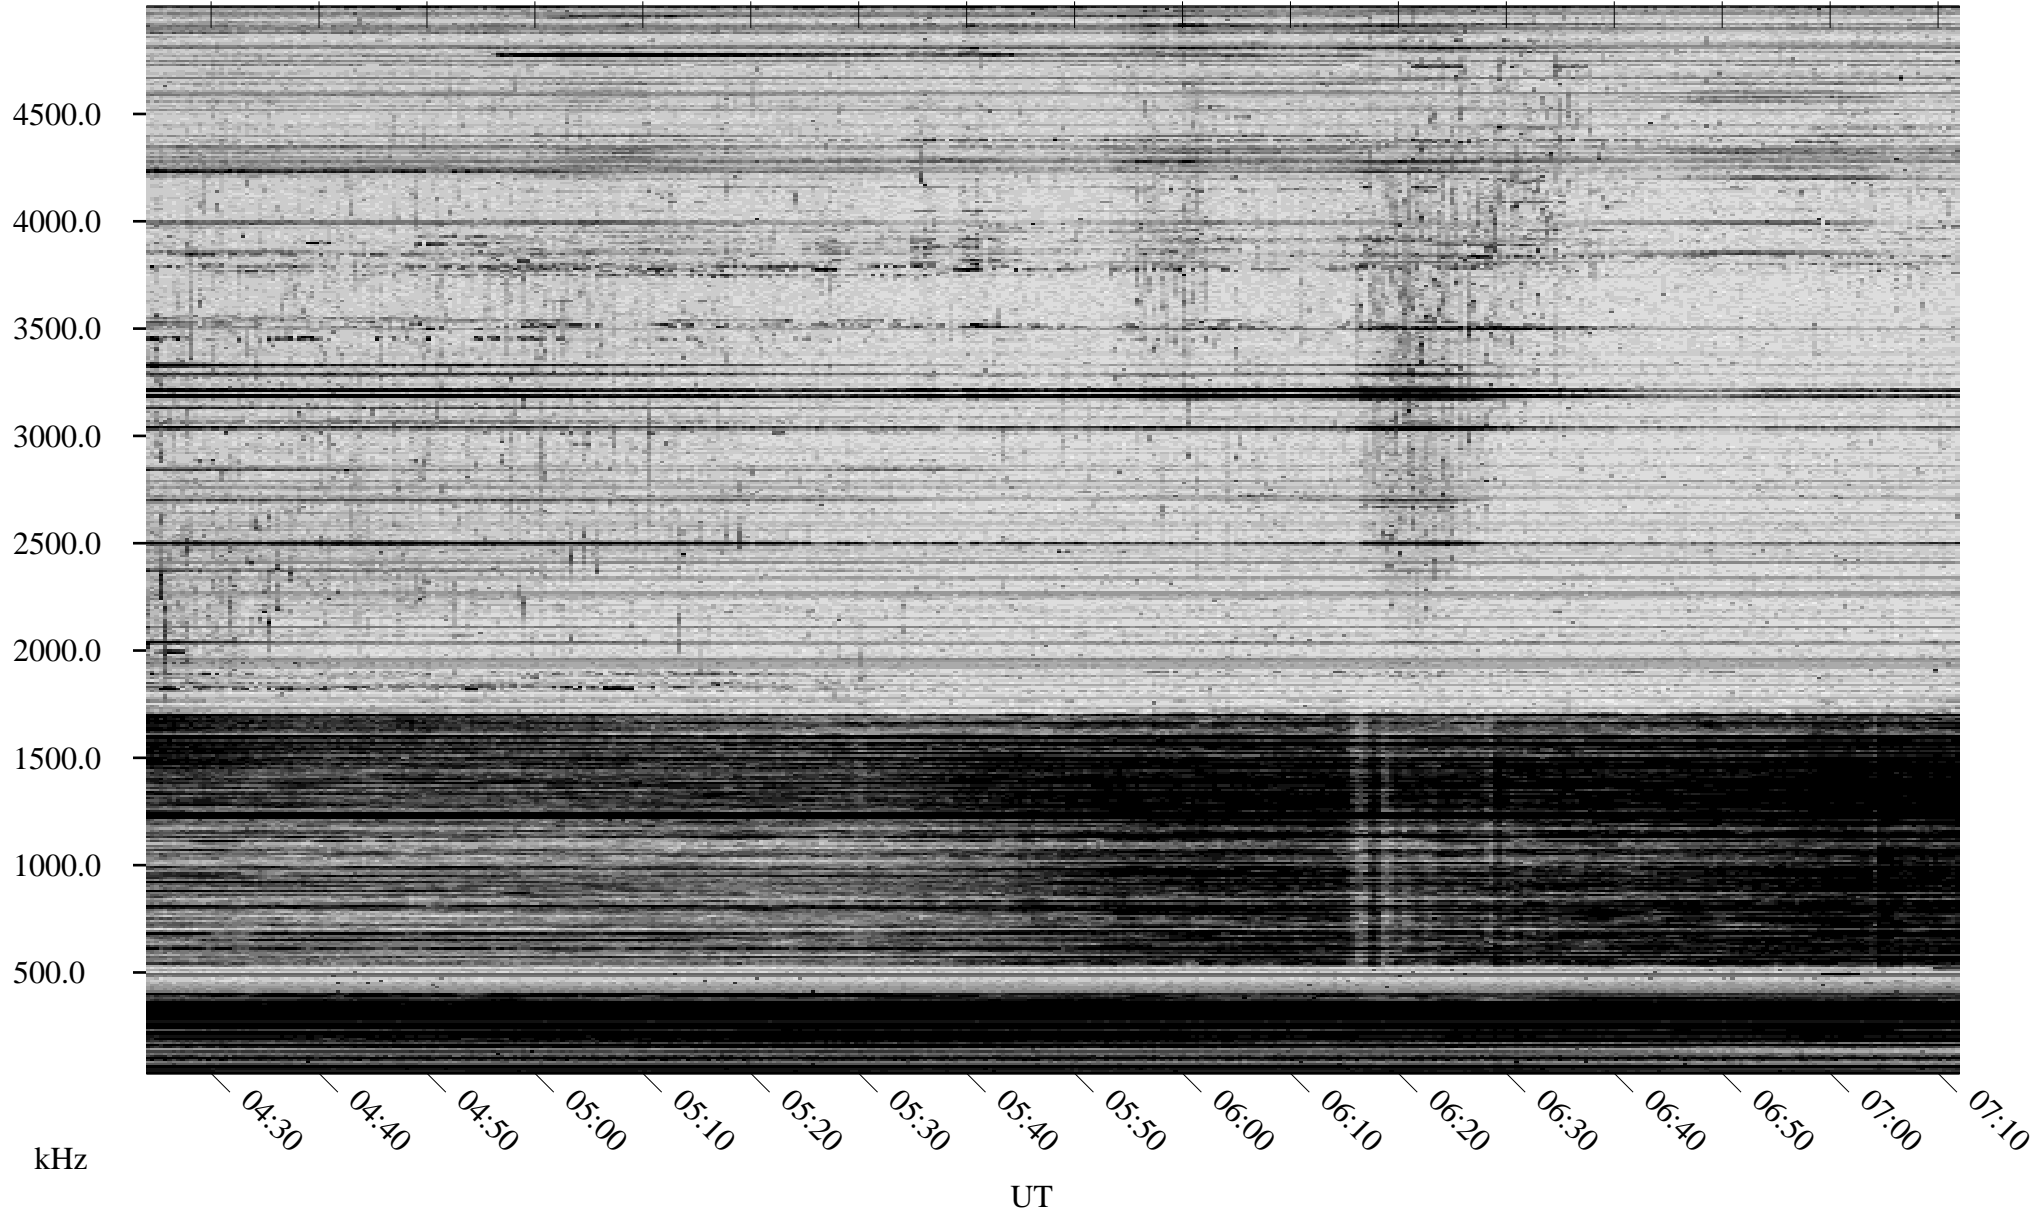

11/12/2006 Churchill, Manitoba

Linear Scale Black = 161 White = 15

CH06316L.R00m max_12

Page 1

11/12/2006 Churchill, Manitoba

Linear Scale Black = 161 White = 15

CH06316L.R00m max_12

Page 2

11/13/2006 Churchill, Manitoba

Linear Scale Black = 161 White = 15

CH06316L.R00m max_12

Page 3

11/13/2006 Churchill, Manitoba

Linear Scale Black = 161 White = 15

CH06316L.R00m max_12

Page 4

11/13/2006 Churchill, Manitoba

Linear Scale Black = 161 White = 15

CH06316L.R00m max_12

Page 5

11/13/2006 Churchill, Manitoba

Linear Scale Black = 161 White = 15

CH06316L.R00m max_12

Page 6

11/13/2006 Churchill, Manitoba

Linear Scale Black = 161 White = 15

CH06316L.R00m max_12

Page 7

11/13/2006 Churchill, Manitoba

Linear Scale Black = 161 White = 15

CH06316L.R00m max_12

Page 8