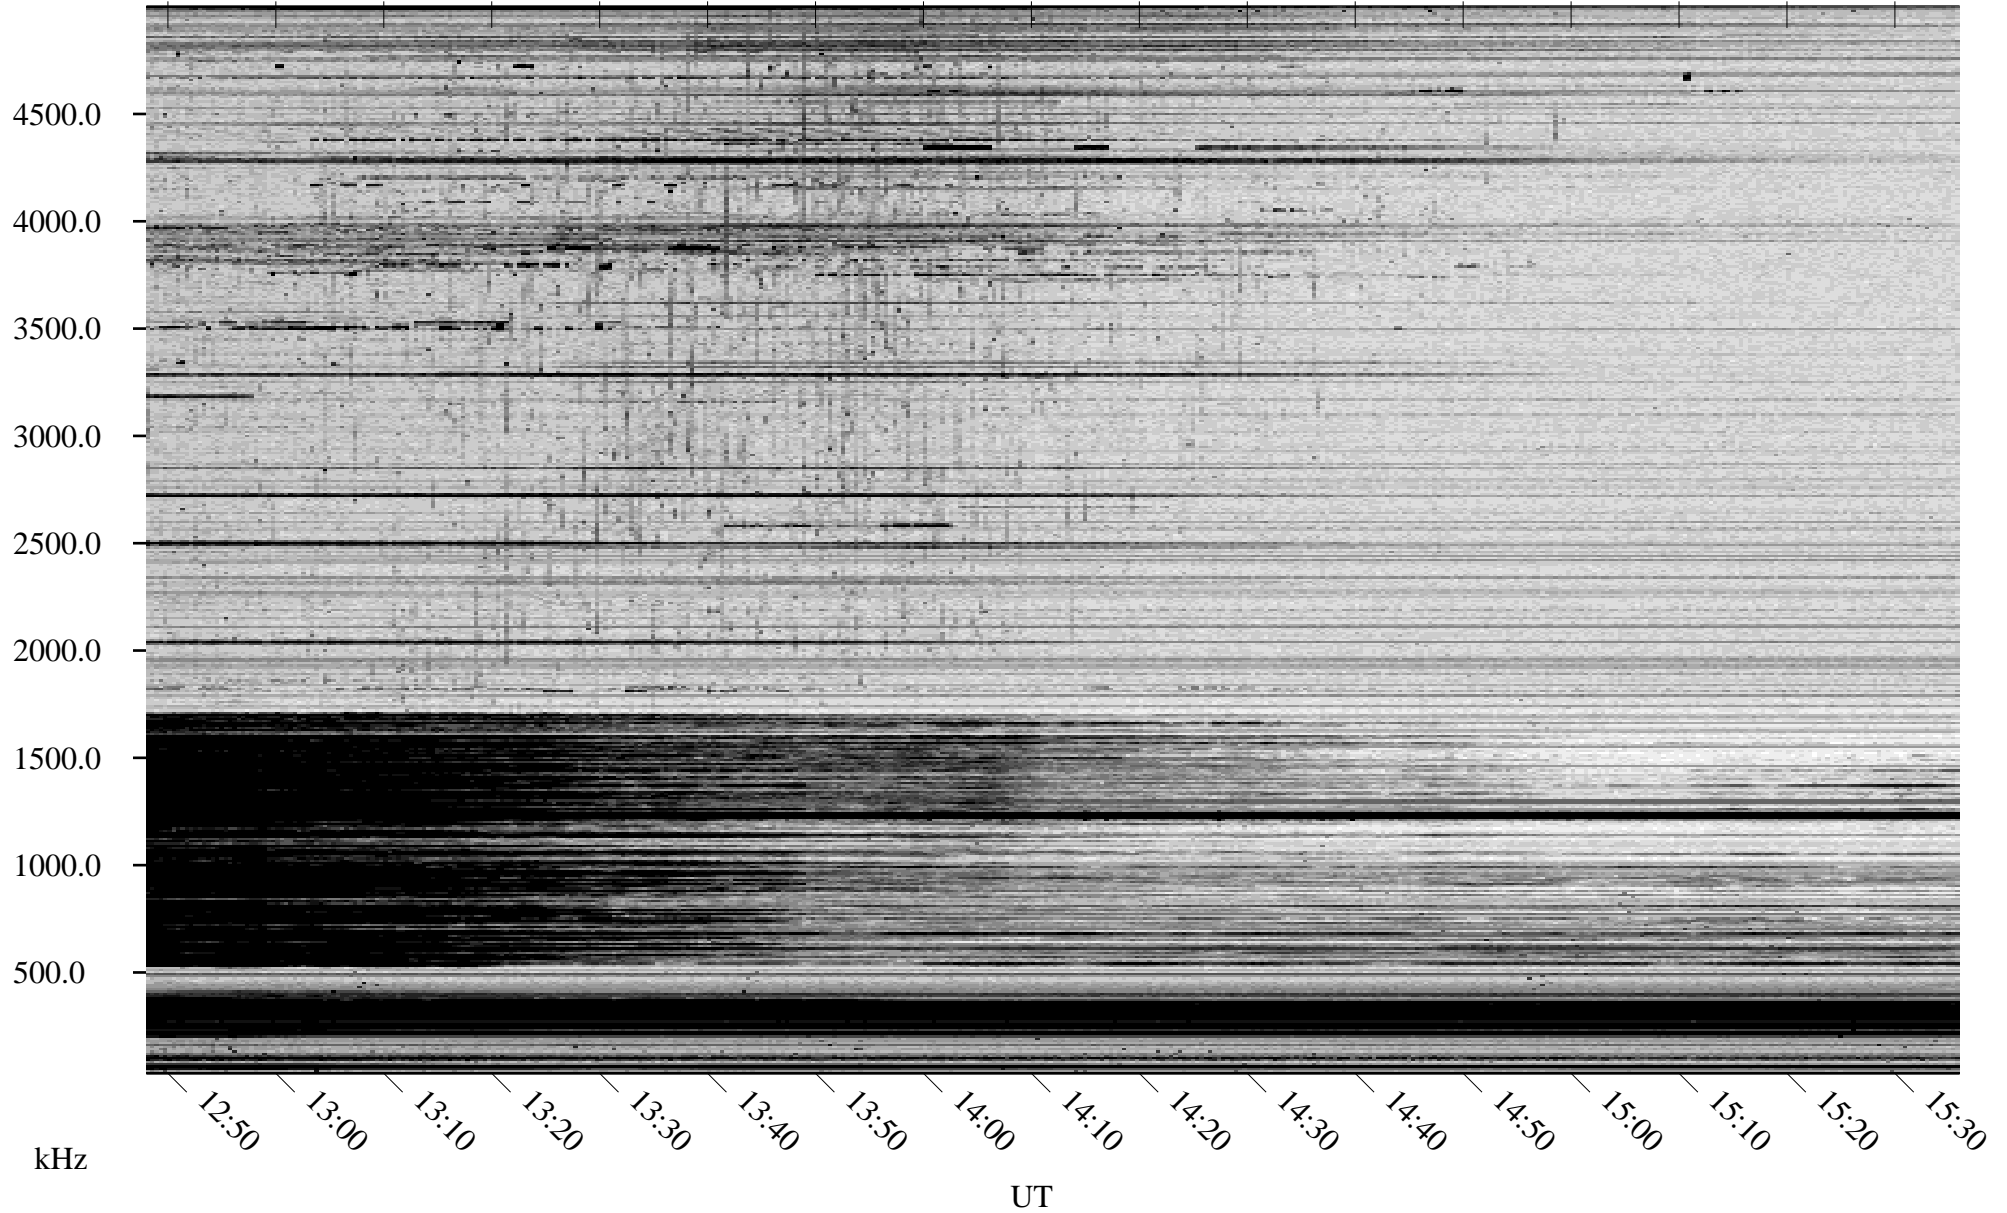

11/12/2006 Churchill, Manitoba

Linear Scale Black = 161 White = 15

CH06316L.R00m max_12

Page 1

11/12/2006 Churchill, Manitoba

Linear Scale Black = 161 White = 15

CH06316L.R00m max_12

Page 2

11/13/2006 Churchill, Manitoba

Linear Scale Black = 161 White = 15

CH06316L.R00m max_12

Page 3

11/13/2006 Churchill, Manitoba

Linear Scale Black = 161 White = 15

CH06316L.R00m max_12

Page 4

11/13/2006 Churchill, Manitoba

Linear Scale Black = 161 White = 15

CH06316L.R00m max_12

Page 5

11/13/2006 Churchill, Manitoba

Linear Scale Black = 161 White = 15

CH06316L.R00m max_12

Page 6

11/13/2006 Churchill, Manitoba

Linear Scale Black = 161 White = 15

CH06316L.R00m max_12

Page 7

11/13/2006 Churchill, Manitoba

Linear Scale Black = 161 White = 15

CH06316L.R00m max_12

Page 8