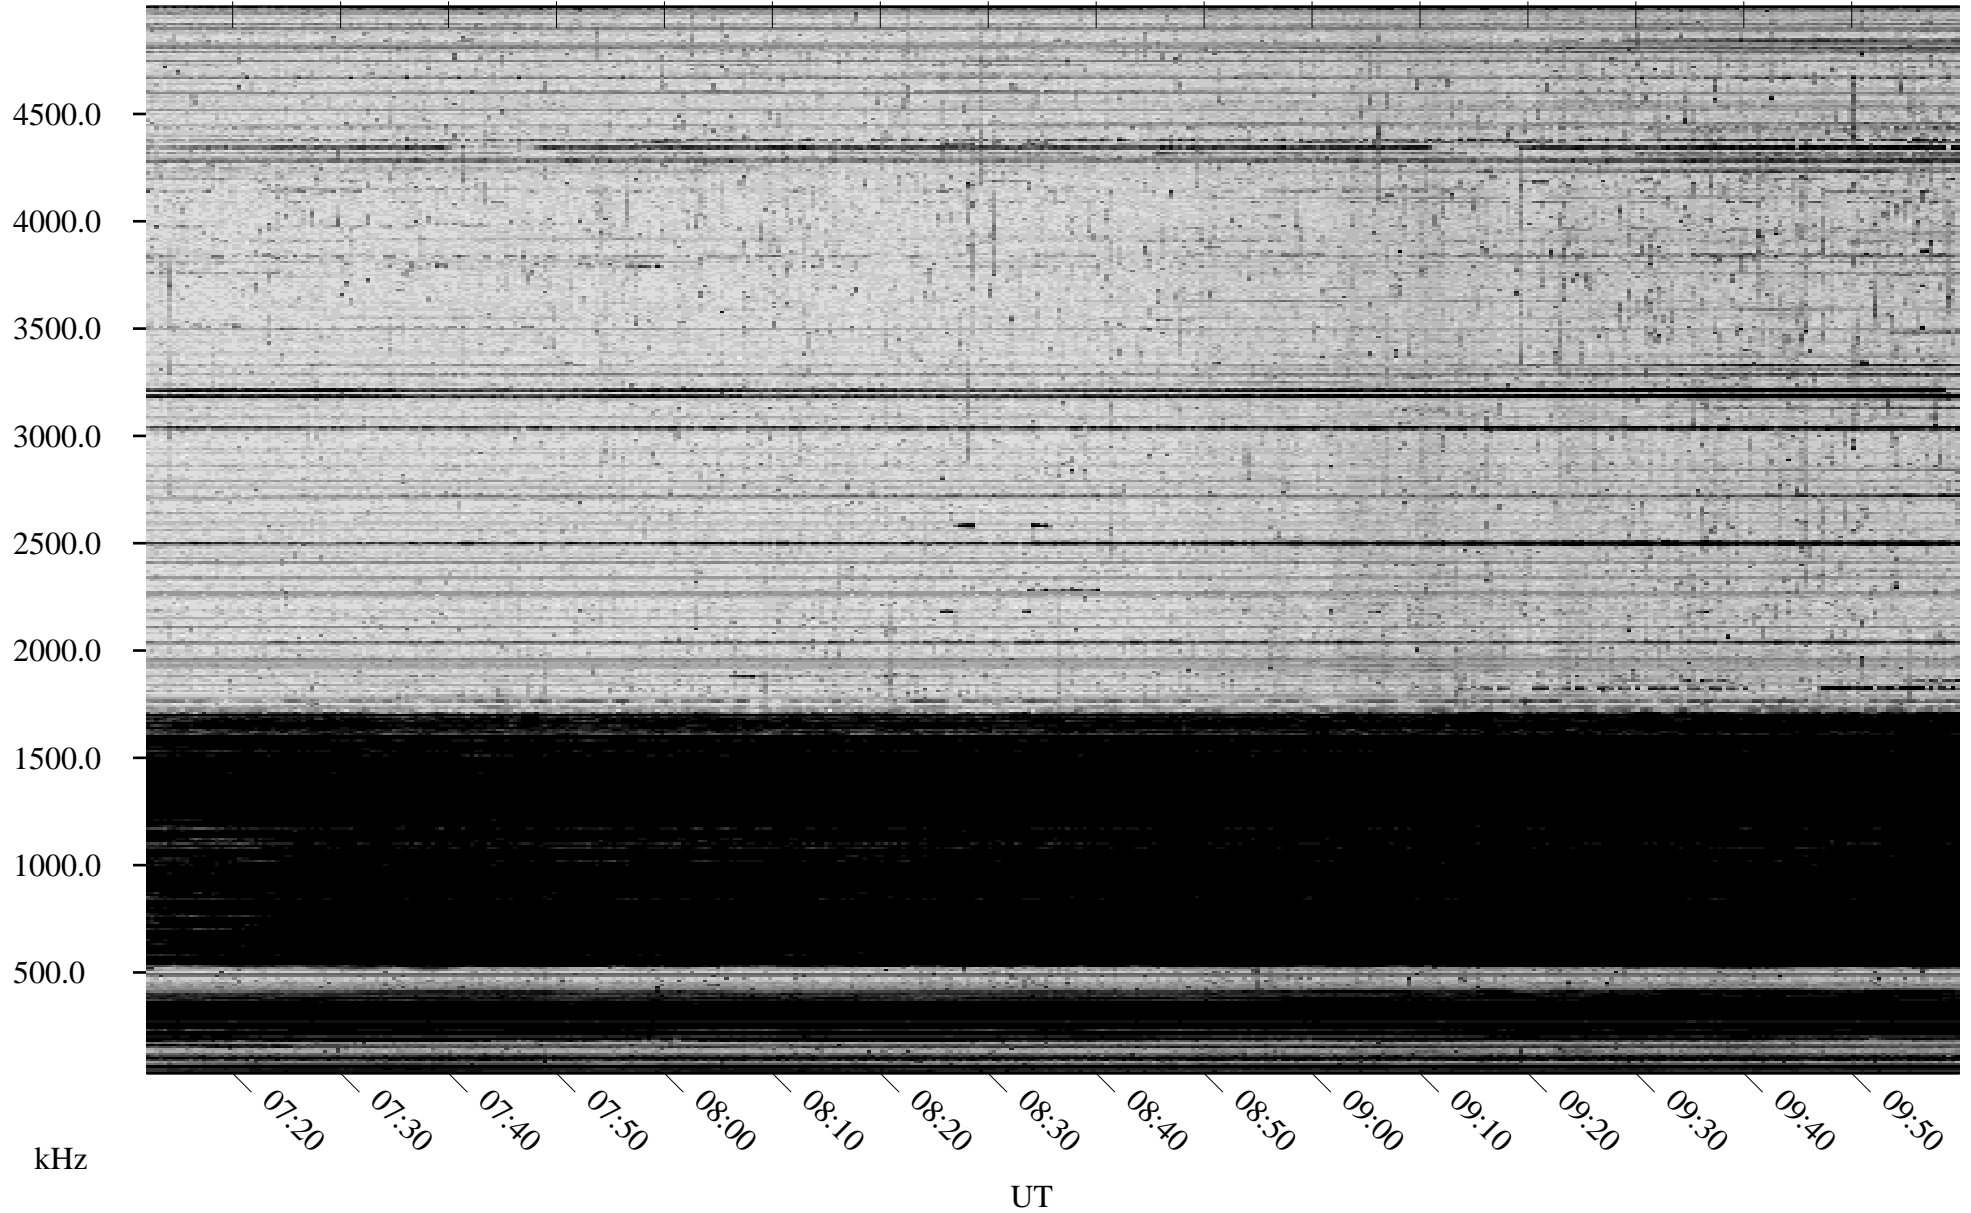

11/12/2006 Churchill, Manitoba

Linear Scale Black = 161 White = 15

CH06316L.R00m max_12

Page 1

11/12/2006 Churchill, Manitoba

Linear Scale Black = 161 White = 15

CH06316L.R00m max_12

Page 2

11/13/2006 Churchill, Manitoba

Linear Scale Black = 161 White = 15

CH06316L.R00m max_12

Page 3

11/13/2006 Churchill, Manitoba

Linear Scale Black = 161 White = 15

CH06316L.R00m max_12

Page 4

11/13/2006 Churchill, Manitoba

Linear Scale Black = 161 White = 15

CH06316L.R00m max_12

Page 5

11/13/2006 Churchill, Manitoba

Linear Scale Black = 161 White = 15

CH06316L.R00m max_12

Page 6

11/13/2006 Churchill, Manitoba

Linear Scale Black = 161 White = 15

CH06316L.R00m max_12

Page 7

11/13/2006 Churchill, Manitoba

Linear Scale Black = 161 White = 15

CH06316L.R00m max_12

Page 8