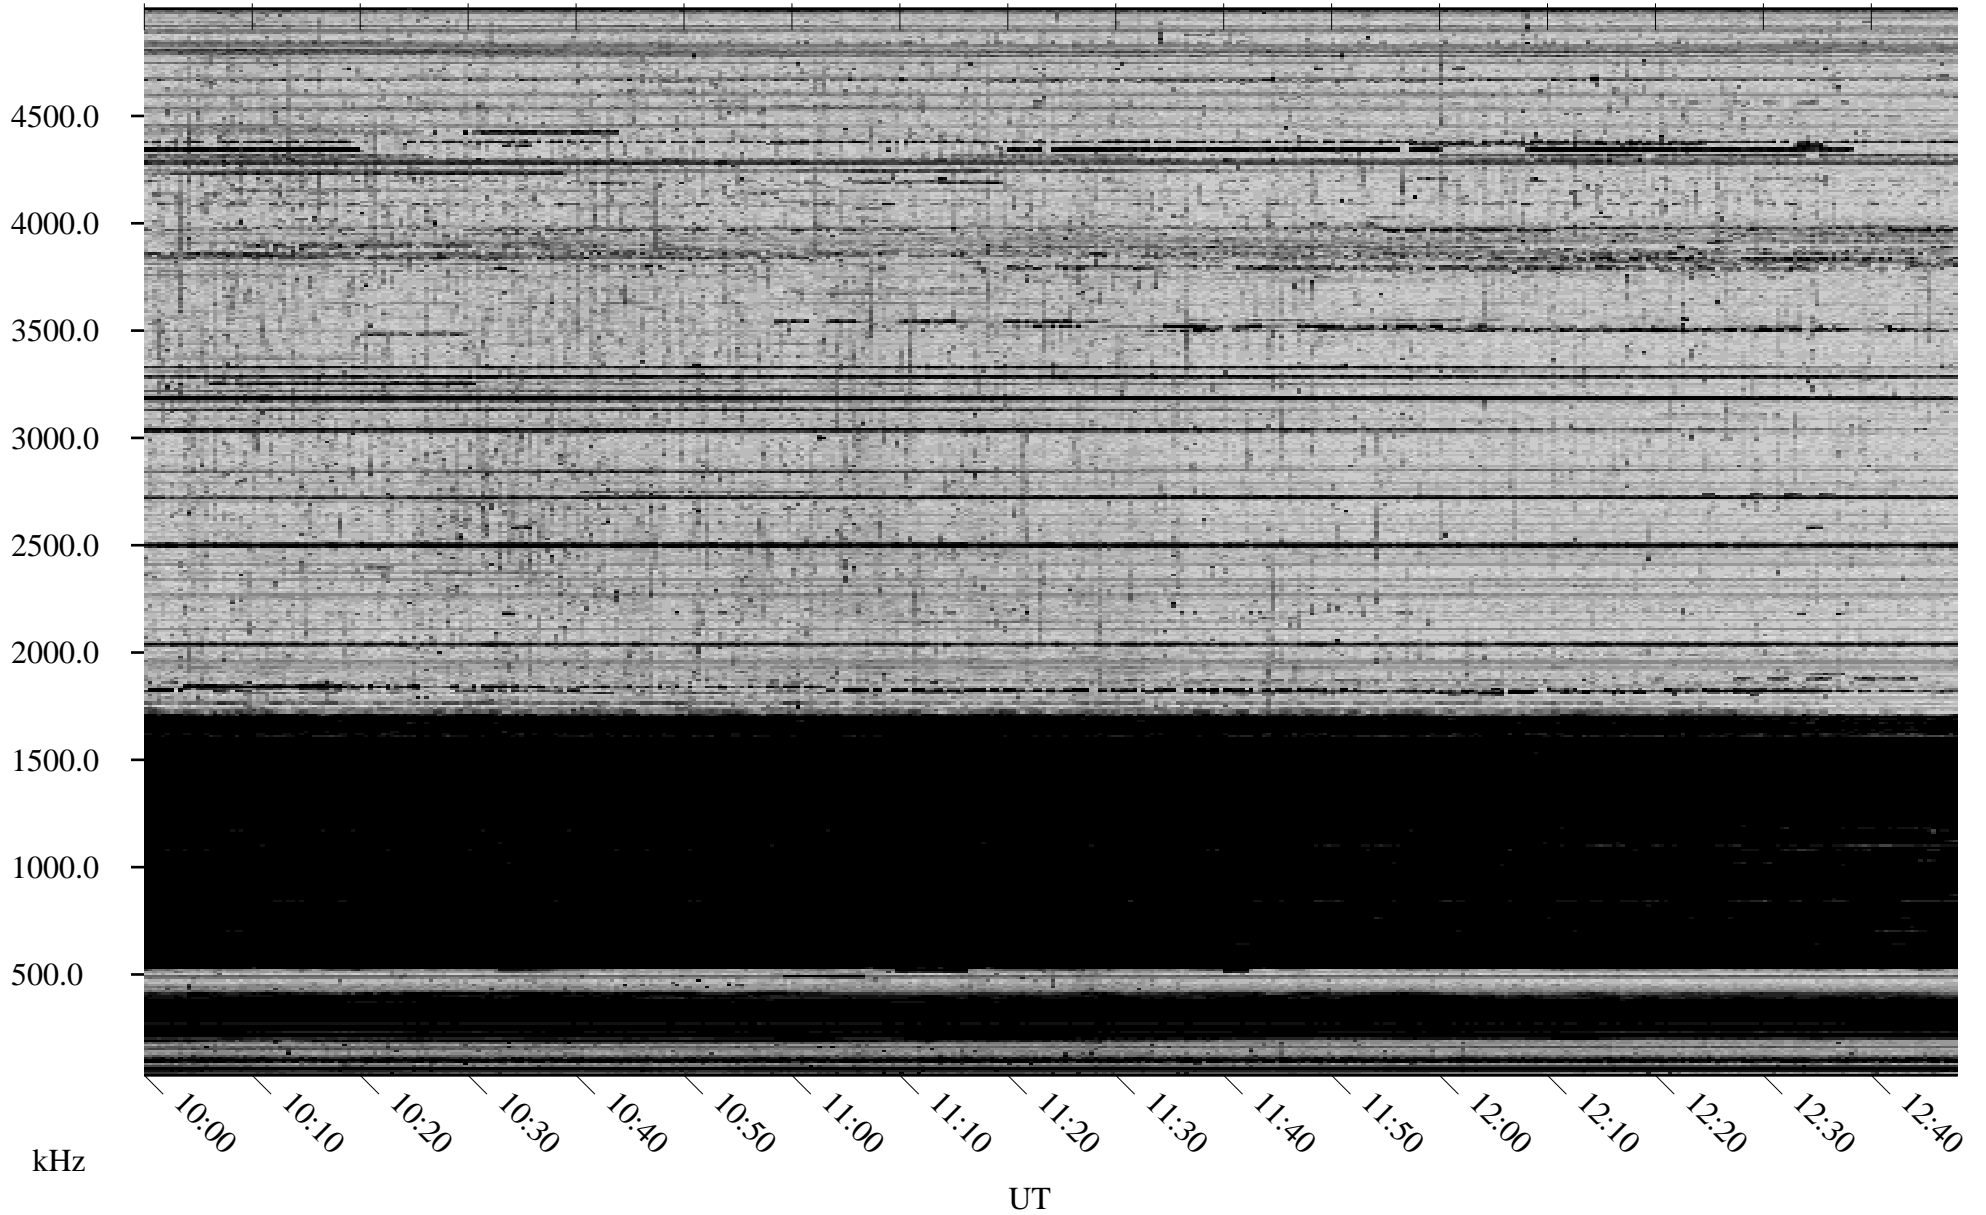

11/13/2006 Churchill, Manitoba

Linear Scale Black = 161 White = 15

CH06316L.R00m max_12

Page 5

11/13/2006 Churchill, Manitoba

Linear Scale Black = 161 White = 15

CH06316L.R00m max_12

Page 6

11/13/2006 Churchill, Manitoba

Linear Scale Black = 161 White = 15

CH06316L.R00m max_12

Page 7

11/13/2006 Churchill, Manitoba

Linear Scale Black = 161 White = 15

CH06316L.R00m max_12

Page 8