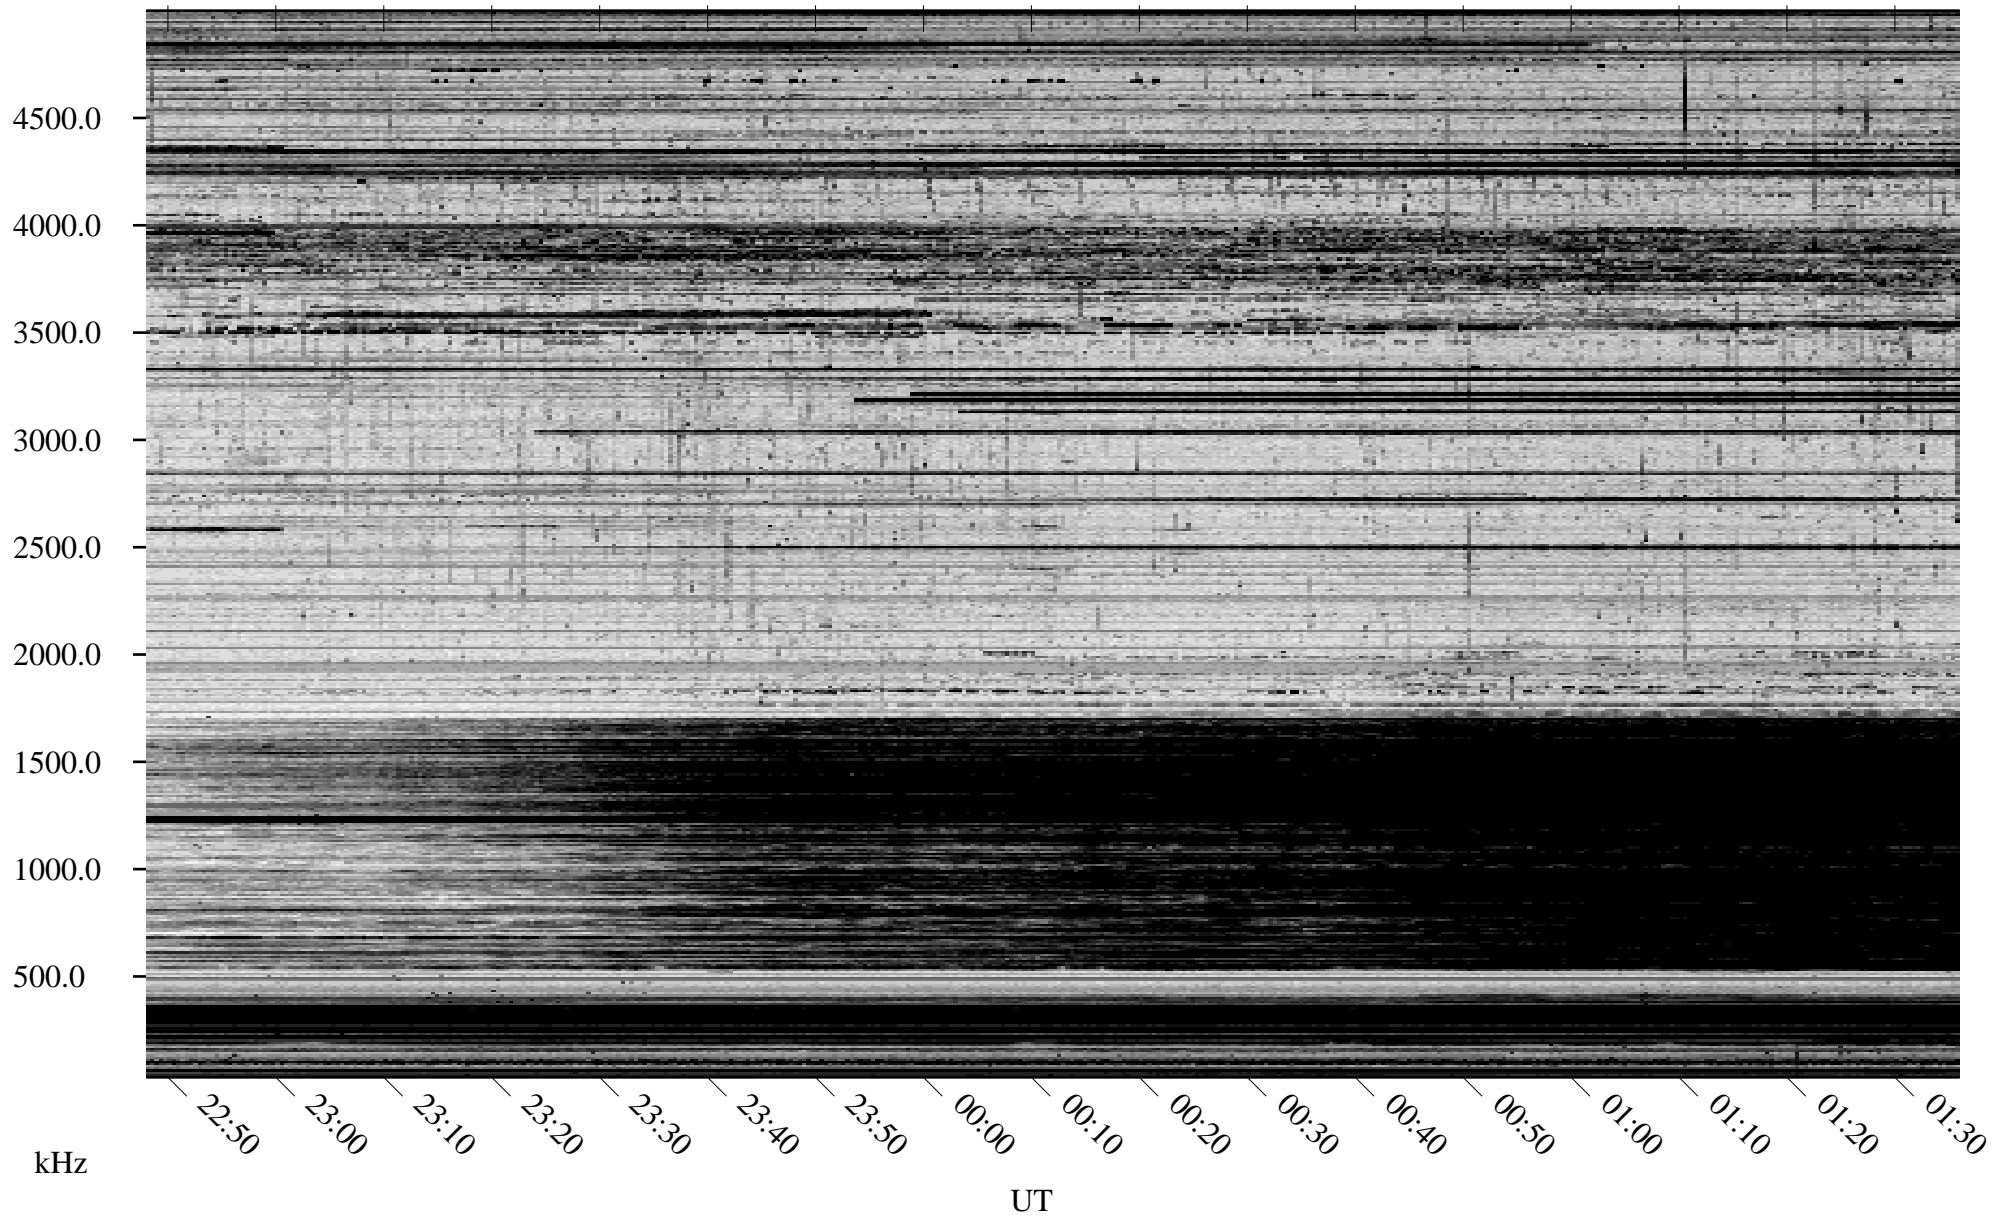

11/12/2006 Churchill, Manitoba

Linear Scale Black = 161 White = 15

CH06316L.R00m max_12

Page 1

11/12/2006 Churchill, Manitoba

Linear Scale Black = 161 White = 15

CH06316L.R00m max_12

Page 2

11/13/2006 Churchill, Manitoba

Linear Scale Black = 161 White = 15

CH06316L.R00m max_12

Page 3

11/13/2006 Churchill, Manitoba

Linear Scale Black = 161 White = 15

CH06316L.R00m max_12

Page 4

11/13/2006 Churchill, Manitoba

Linear Scale Black = 161 White = 15

CH06316L.R00m max_12

Page 5

11/13/2006 Churchill, Manitoba

Linear Scale Black = 161 White = 15

CH06316L.R00m max_12

Page 6

11/13/2006 Churchill, Manitoba

Linear Scale Black = 161 White = 15

CH06316L.R00m max_12

Page 7

11/13/2006 Churchill, Manitoba

Linear Scale Black = 161 White = 15

CH06316L.R00m max_12

Page 8