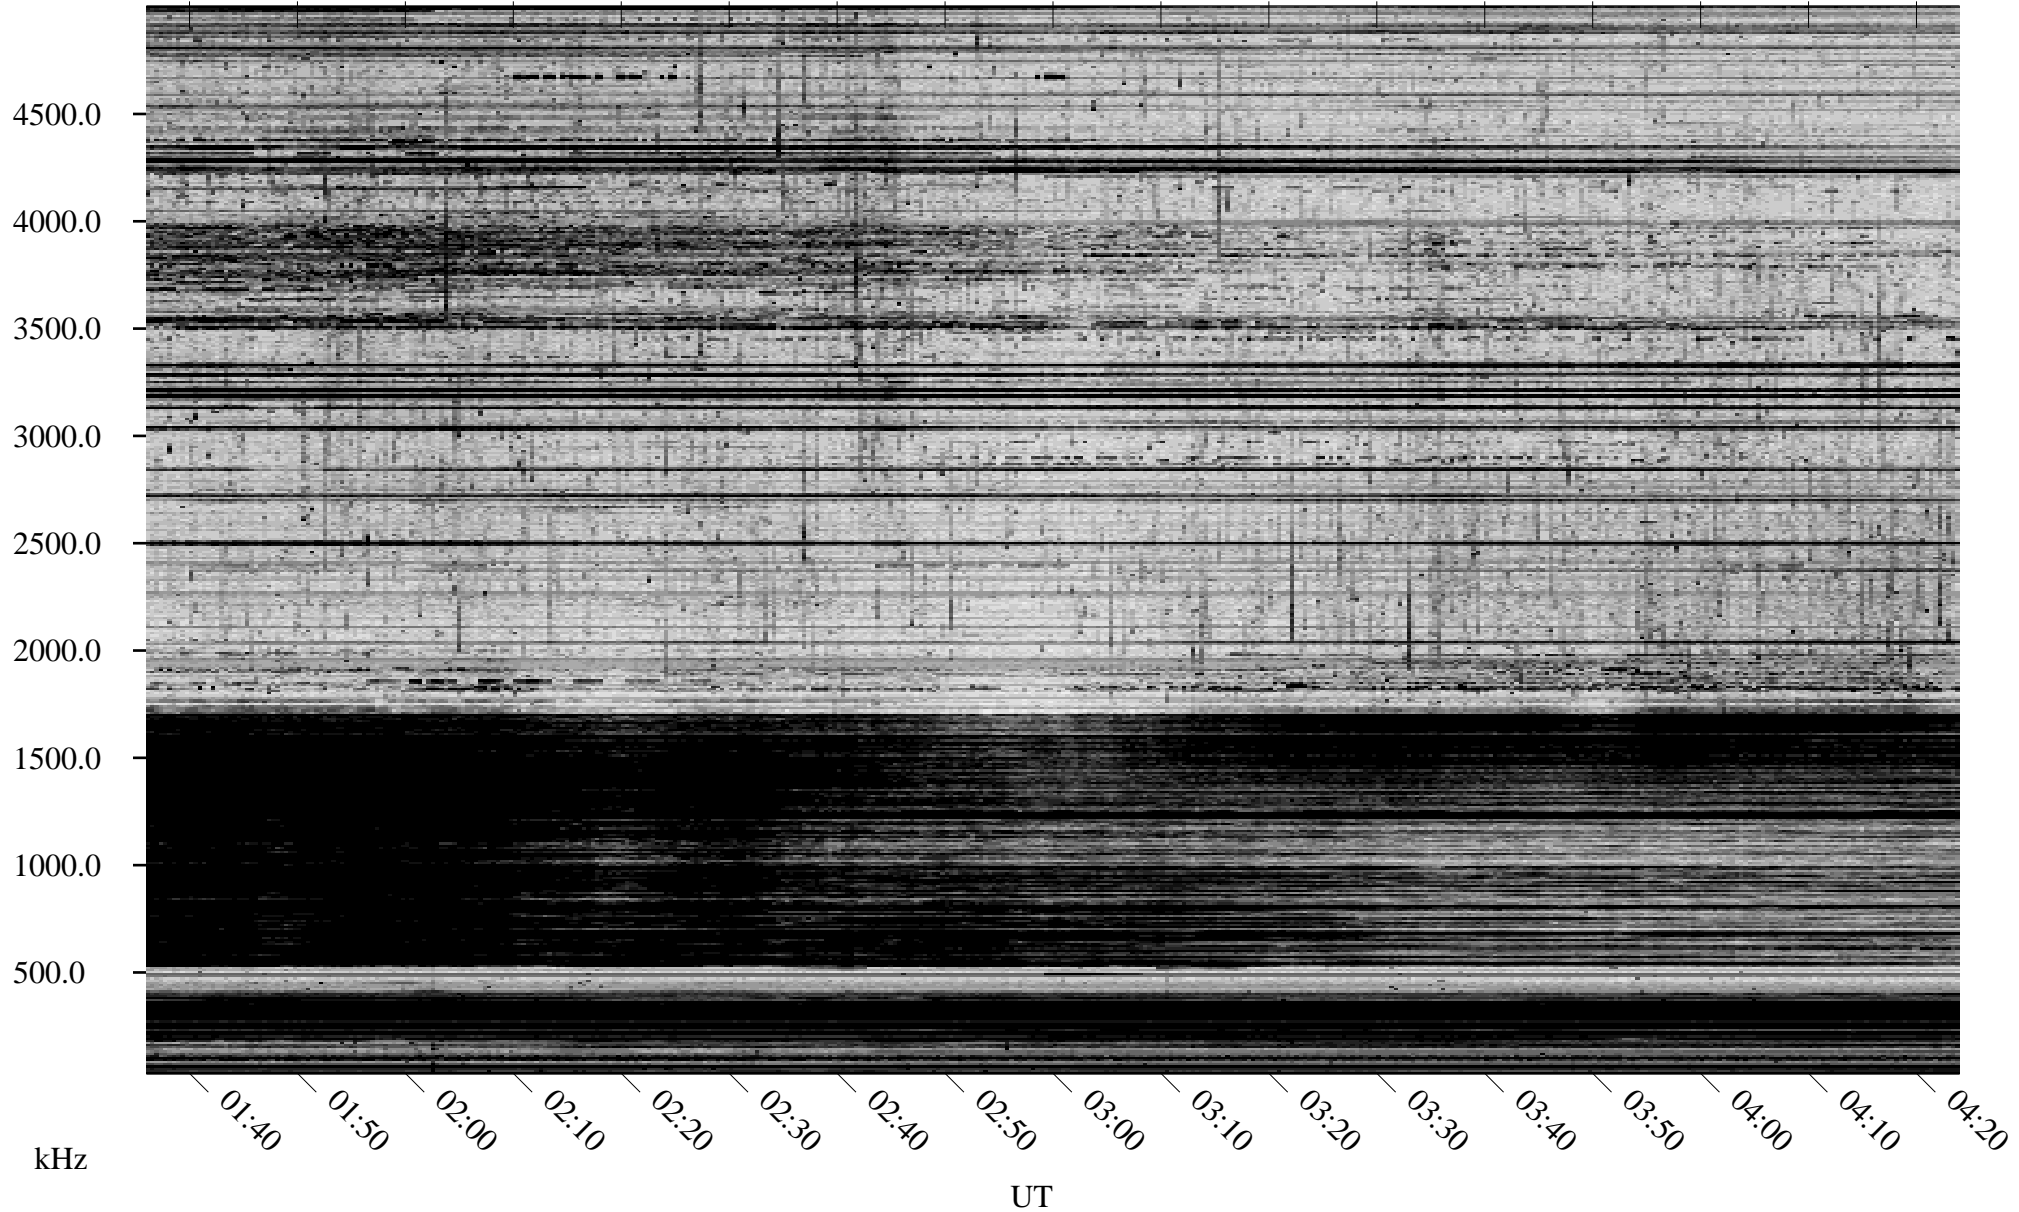

11/12/2006 Churchill, Manitoba

Linear Scale Black = 161 White = 15

CH06316L.R00m max_12

Page 1

11/12/2006 Churchill, Manitoba

Linear Scale Black = 161 White = 15

CH06316L.R00m max_12

Page 2

11/13/2006 Churchill, Manitoba

Linear Scale Black = 161 White = 15

CH06316L.R00m max_12

Page 3

11/13/2006 Churchill, Manitoba

Linear Scale Black = 161 White = 15

CH06316L.R00m max_12

Page 4

11/13/2006 Churchill, Manitoba

Linear Scale Black = 161 White = 15

CH06316L.R00m max_12

Page 5

11/13/2006 Churchill, Manitoba

Linear Scale Black = 161 White = 15

CH06316L.R00m max_12

Page 6

11/13/2006 Churchill, Manitoba

Linear Scale Black = 161 White = 15

CH06316L.R00m max_12

Page 7

11/13/2006 Churchill, Manitoba

Linear Scale Black = 161 White = 15

CH06316L.R00m max_12

Page 8