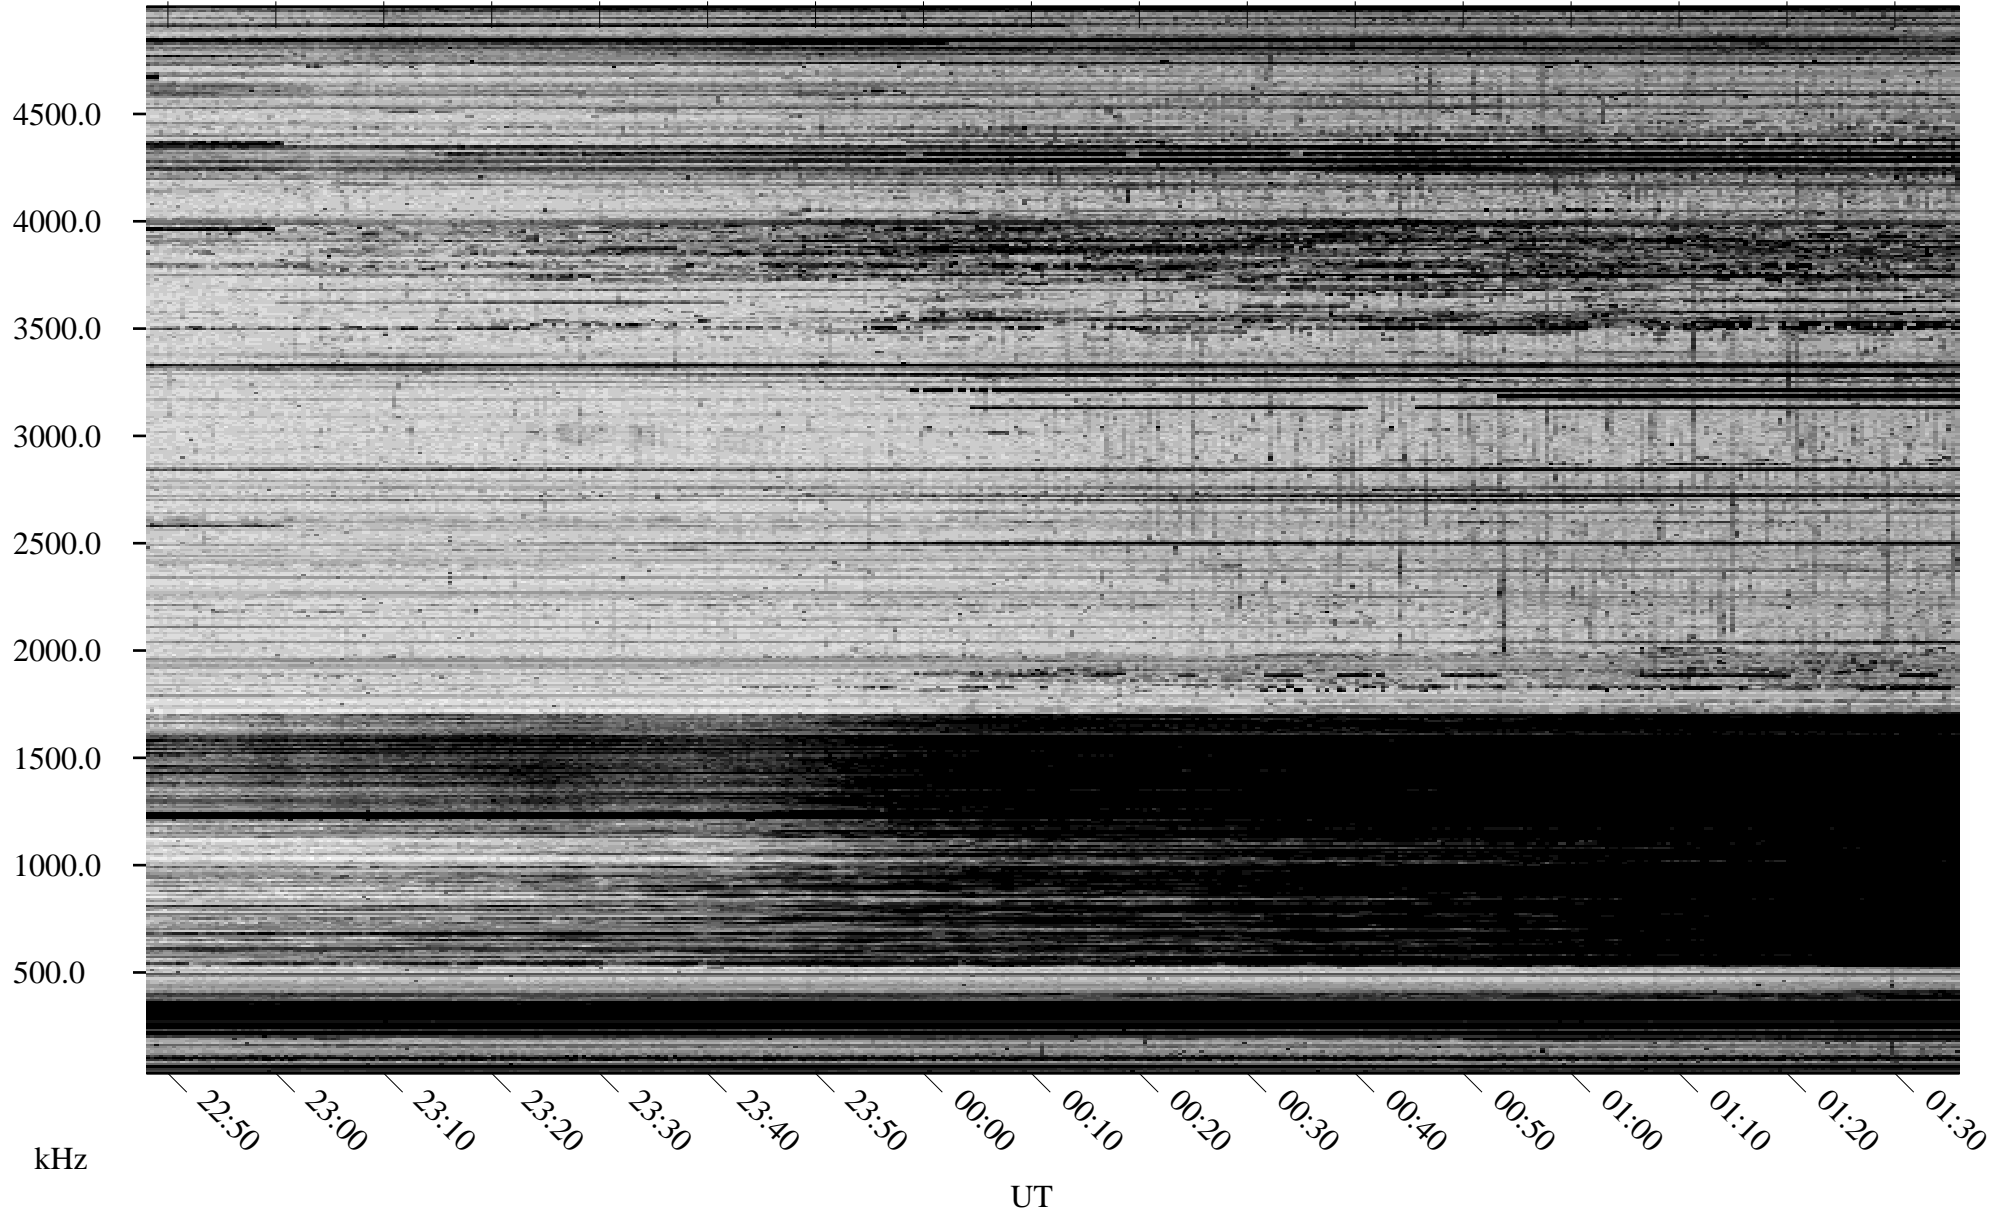

11/13/2006 Churchill, Manitoba

Linear Scale Black = 161 White = 15

CH06317L.R00m max_12

Page 1

11/13/2006 Churchill, Manitoba

Linear Scale Black = 161 White = 15

CH06317L.R00m max_12

Page 2

11/14/2006 Churchill, Manitoba

Linear Scale Black = 161 White = 15

CH06317L.R00m max_12

Page 3

11/14/2006 Churchill, Manitoba

Linear Scale Black = 161 White = 15

CH06317L.R00m max_12

Page 4

11/14/2006 Churchill, Manitoba

Linear Scale Black = 161 White = 15

CH06317L.R00m max_12

Page 5