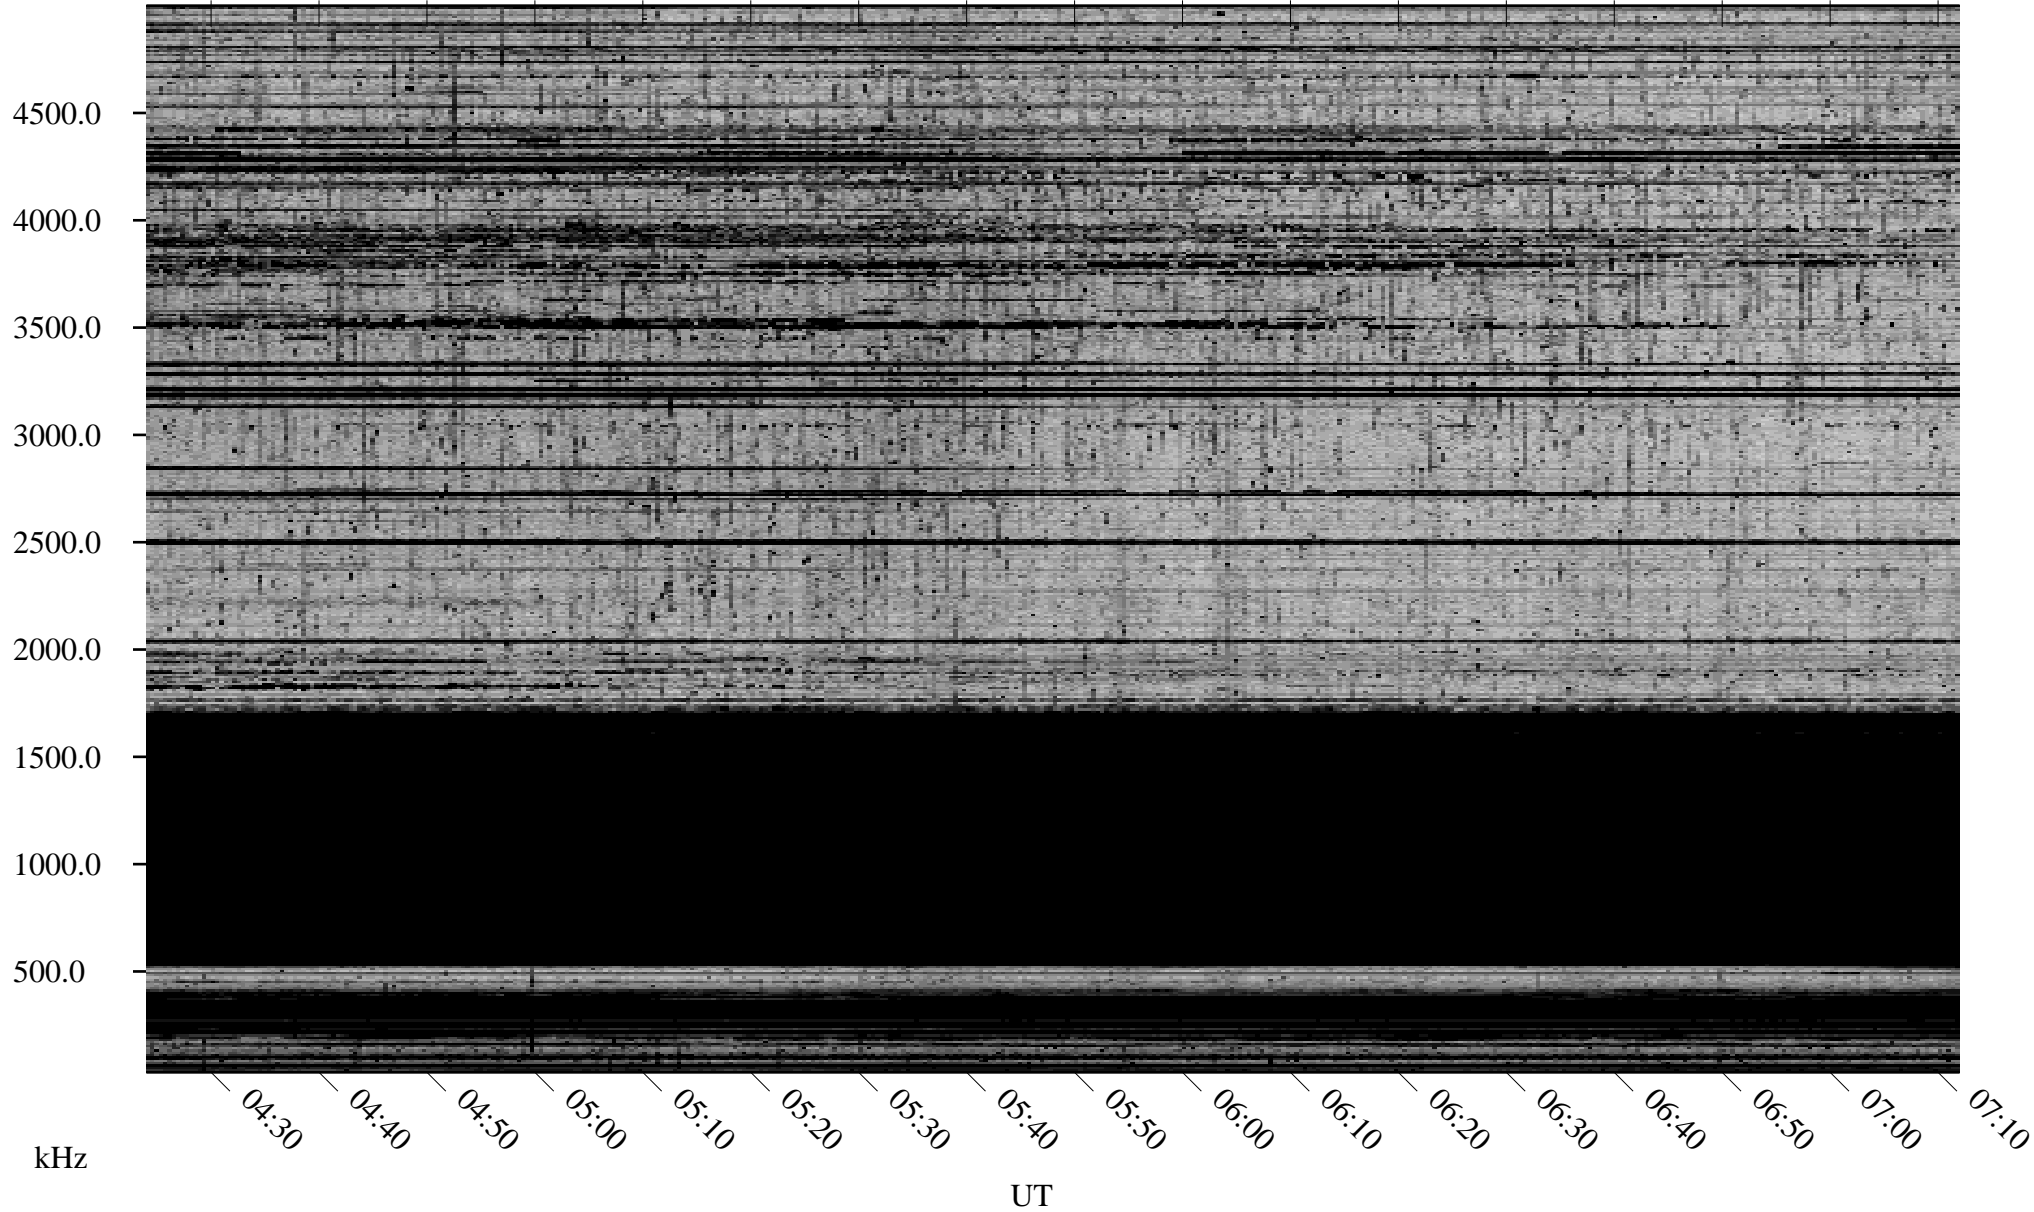

11/13/2006 Churchill, Manitoba

Linear Scale Black = 161 White = 15

CH06317L.R00m max_12

Page 1

11/13/2006 Churchill, Manitoba

Linear Scale Black = 161 White = 15

CH06317L.R00m max_12

Page 2

11/14/2006 Churchill, Manitoba

Linear Scale Black = 161 White = 15

CH06317L.R00m max_12

Page 3

11/14/2006 Churchill, Manitoba

Linear Scale Black = 161 White = 15

CH06317L.R00m max_12

Page 4

11/14/2006 Churchill, Manitoba

Linear Scale Black = 161 White = 15

CH06317L.R00m max_12

Page 5