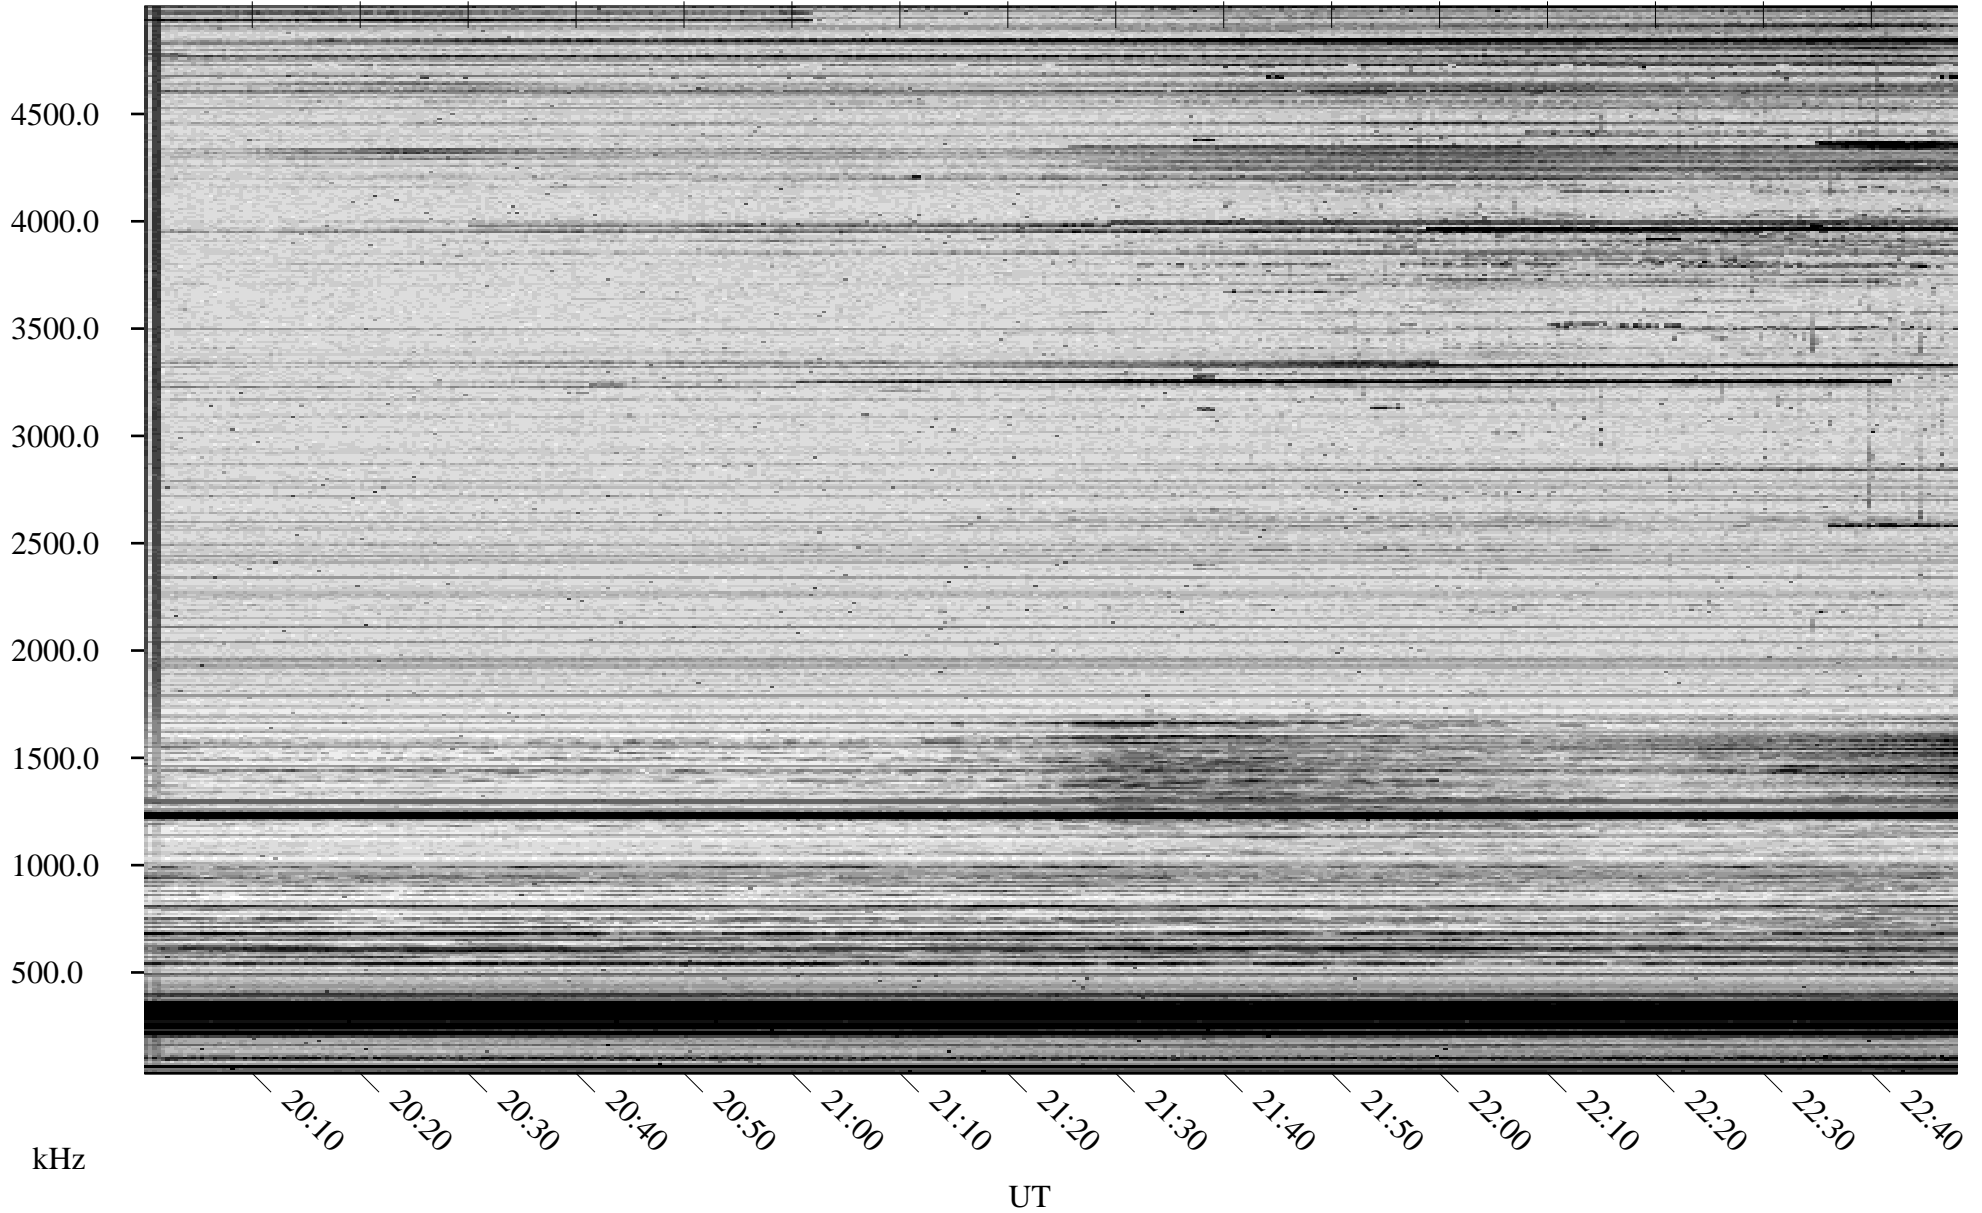

11/13/2006 Churchill, Manitoba

Linear Scale Black = 161 White = 15

CH06317L.R00m max_12

Page 1

11/13/2006 Churchill, Manitoba

Linear Scale Black = 161 White = 15

CH06317L.R00m max_12

Page 2

11/14/2006 Churchill, Manitoba

Linear Scale Black = 161 White = 15

CH06317L.R00m max_12

Page 3

11/14/2006 Churchill, Manitoba

Linear Scale Black = 161 White = 15

CH06317L.R00m max_12

Page 4

11/14/2006 Churchill, Manitoba

Linear Scale Black = 161 White = 15

CH06317L.R00m max_12

Page 5