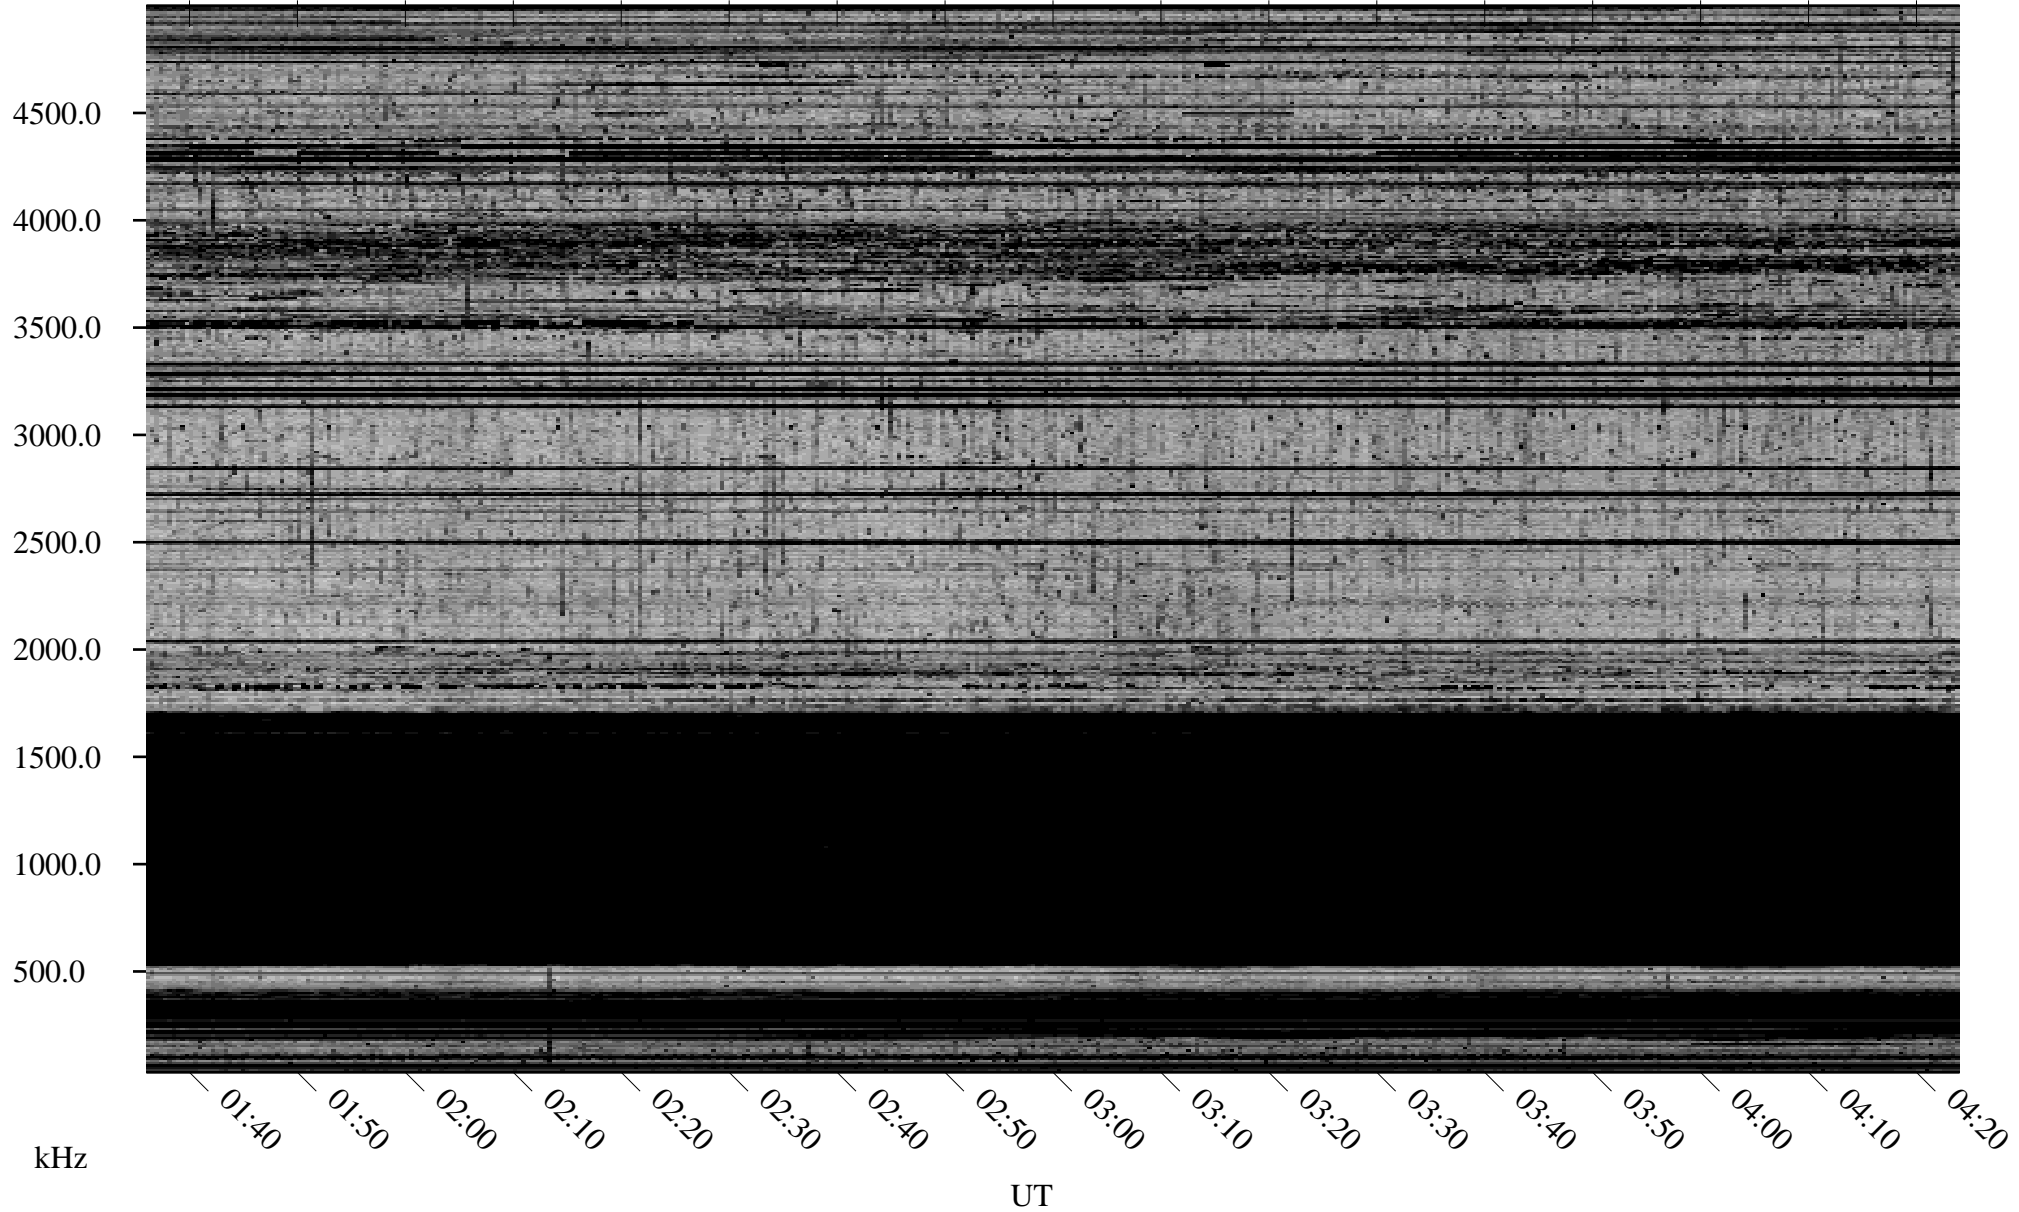

11/13/2006 Churchill, Manitoba

Linear Scale Black = 161 White = 15

CH06317L.R00m max_12

Page 1

11/13/2006 Churchill, Manitoba

Linear Scale Black = 161 White = 15

CH06317L.R00m max_12

Page 2

11/14/2006 Churchill, Manitoba

Linear Scale Black = 161 White = 15

CH06317L.R00m max_12

Page 3

11/14/2006 Churchill, Manitoba

Linear Scale Black = 161 White = 15

CH06317L.R00m max_12

Page 4

11/14/2006 Churchill, Manitoba

Linear Scale Black = 161 White = 15

CH06317L.R00m max_12

Page 5