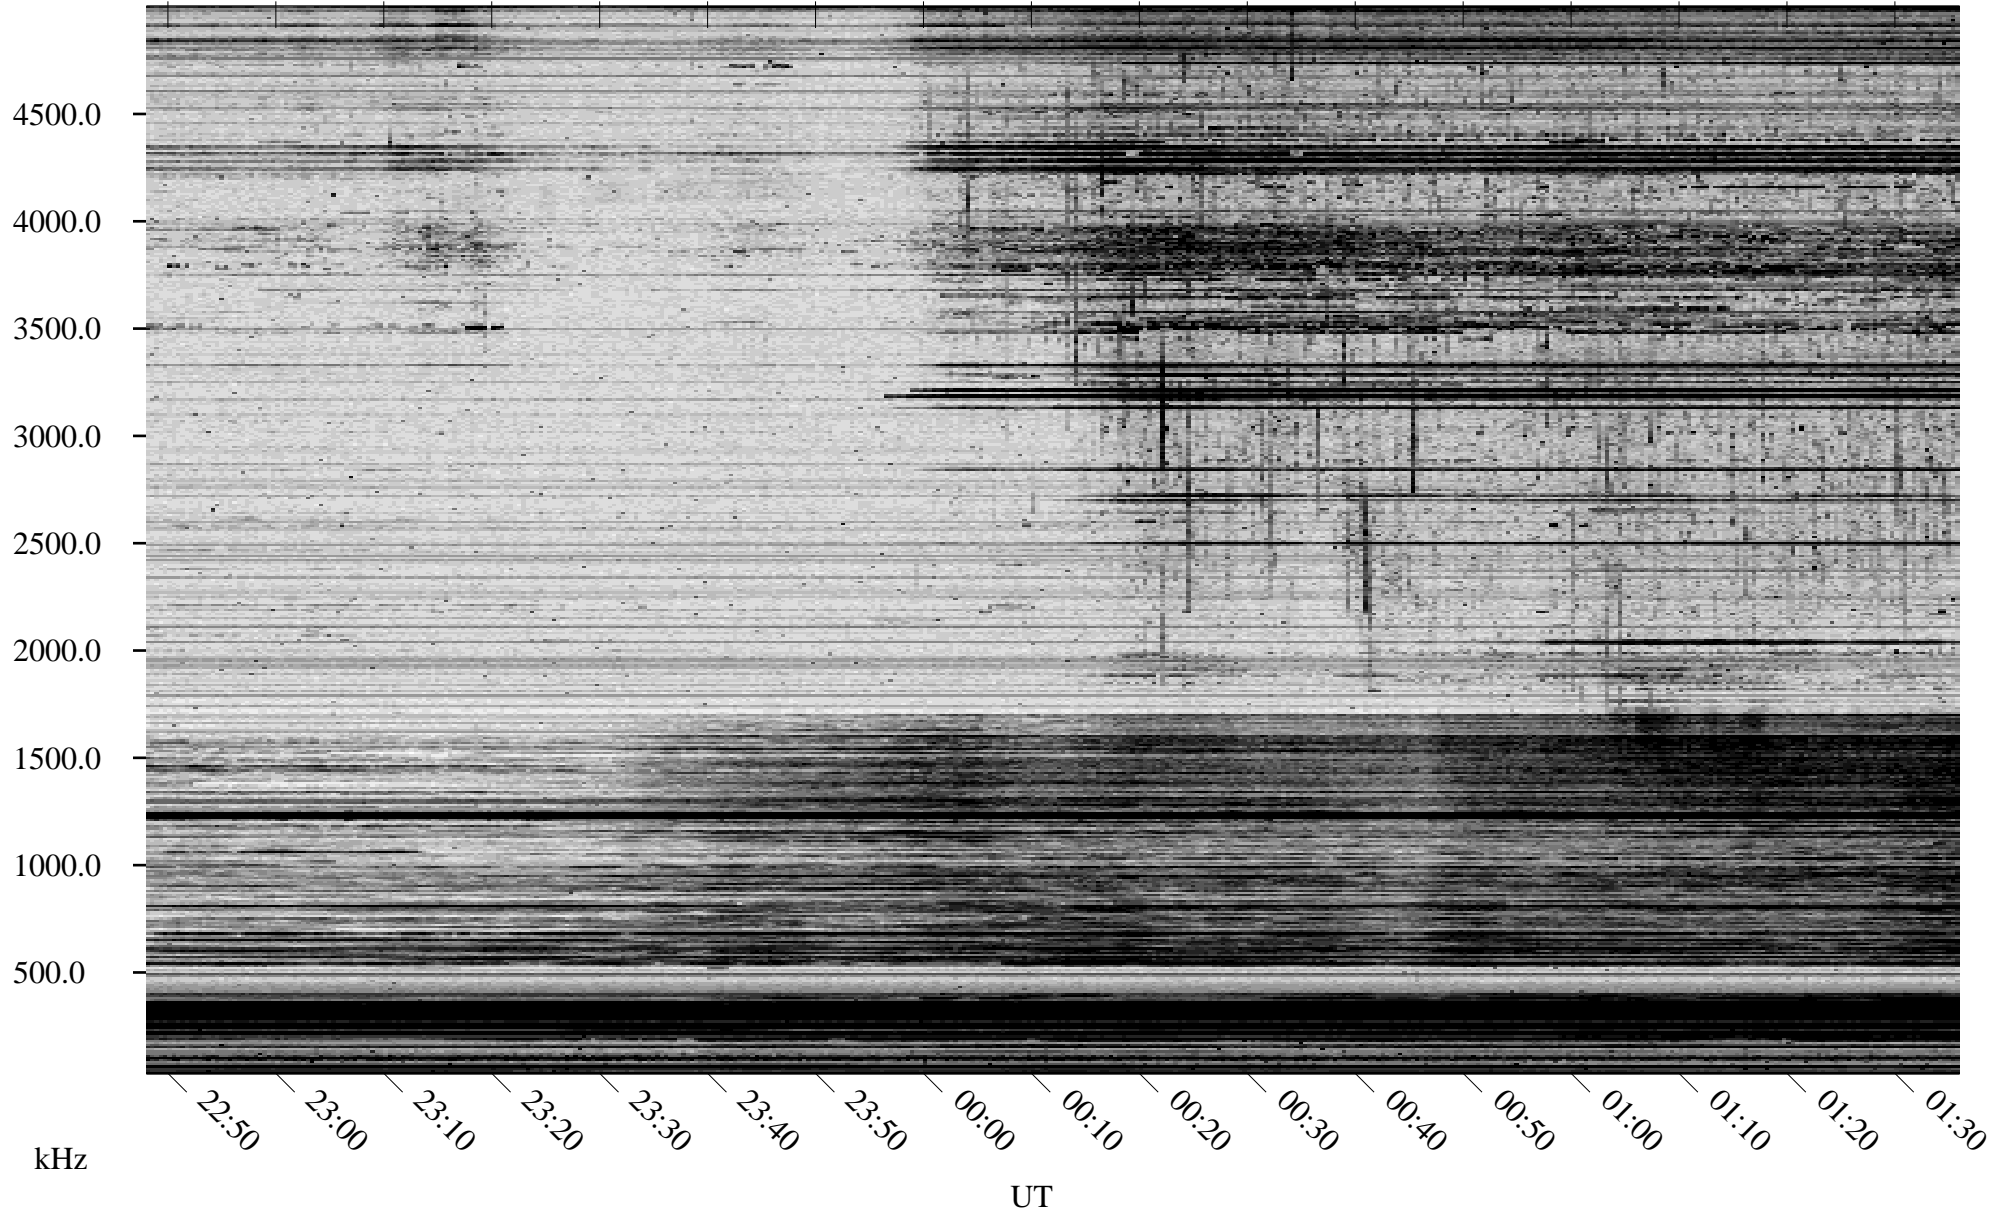

11/14/2006 Churchill, Manitoba

Linear Scale Black = 161 White = 15

CH06318L.R01m max_12

Page 1

11/14/2006 Churchill, Manitoba

Linear Scale Black = 161 White = 15

CH06318L.R01m max_12

Page 2

11/15/2006 Churchill, Manitoba

Linear Scale Black = 161 White = 15

CH06318L.R01m max_12

Page 3

11/15/2006 Churchill, Manitoba

Linear Scale Black = 161 White = 15

CH06318L.R01m max_12

Page 4

11/15/2006 Churchill, Manitoba

Linear Scale Black = 161 White = 15

CH06318L.R01m max_12

Page 5

11/15/2006 Churchill, Manitoba

Linear Scale Black = 161 White = 15

CH06318L.R01m max_12

Page 6

11/15/2006 Churchill, Manitoba

Linear Scale Black = 161 White = 15

CH06318L.R01m max_12

Page 7

11/15/2006 Churchill, Manitoba

Linear Scale Black = 161 White = 15

CH06318L.R01m max_12

Page 8