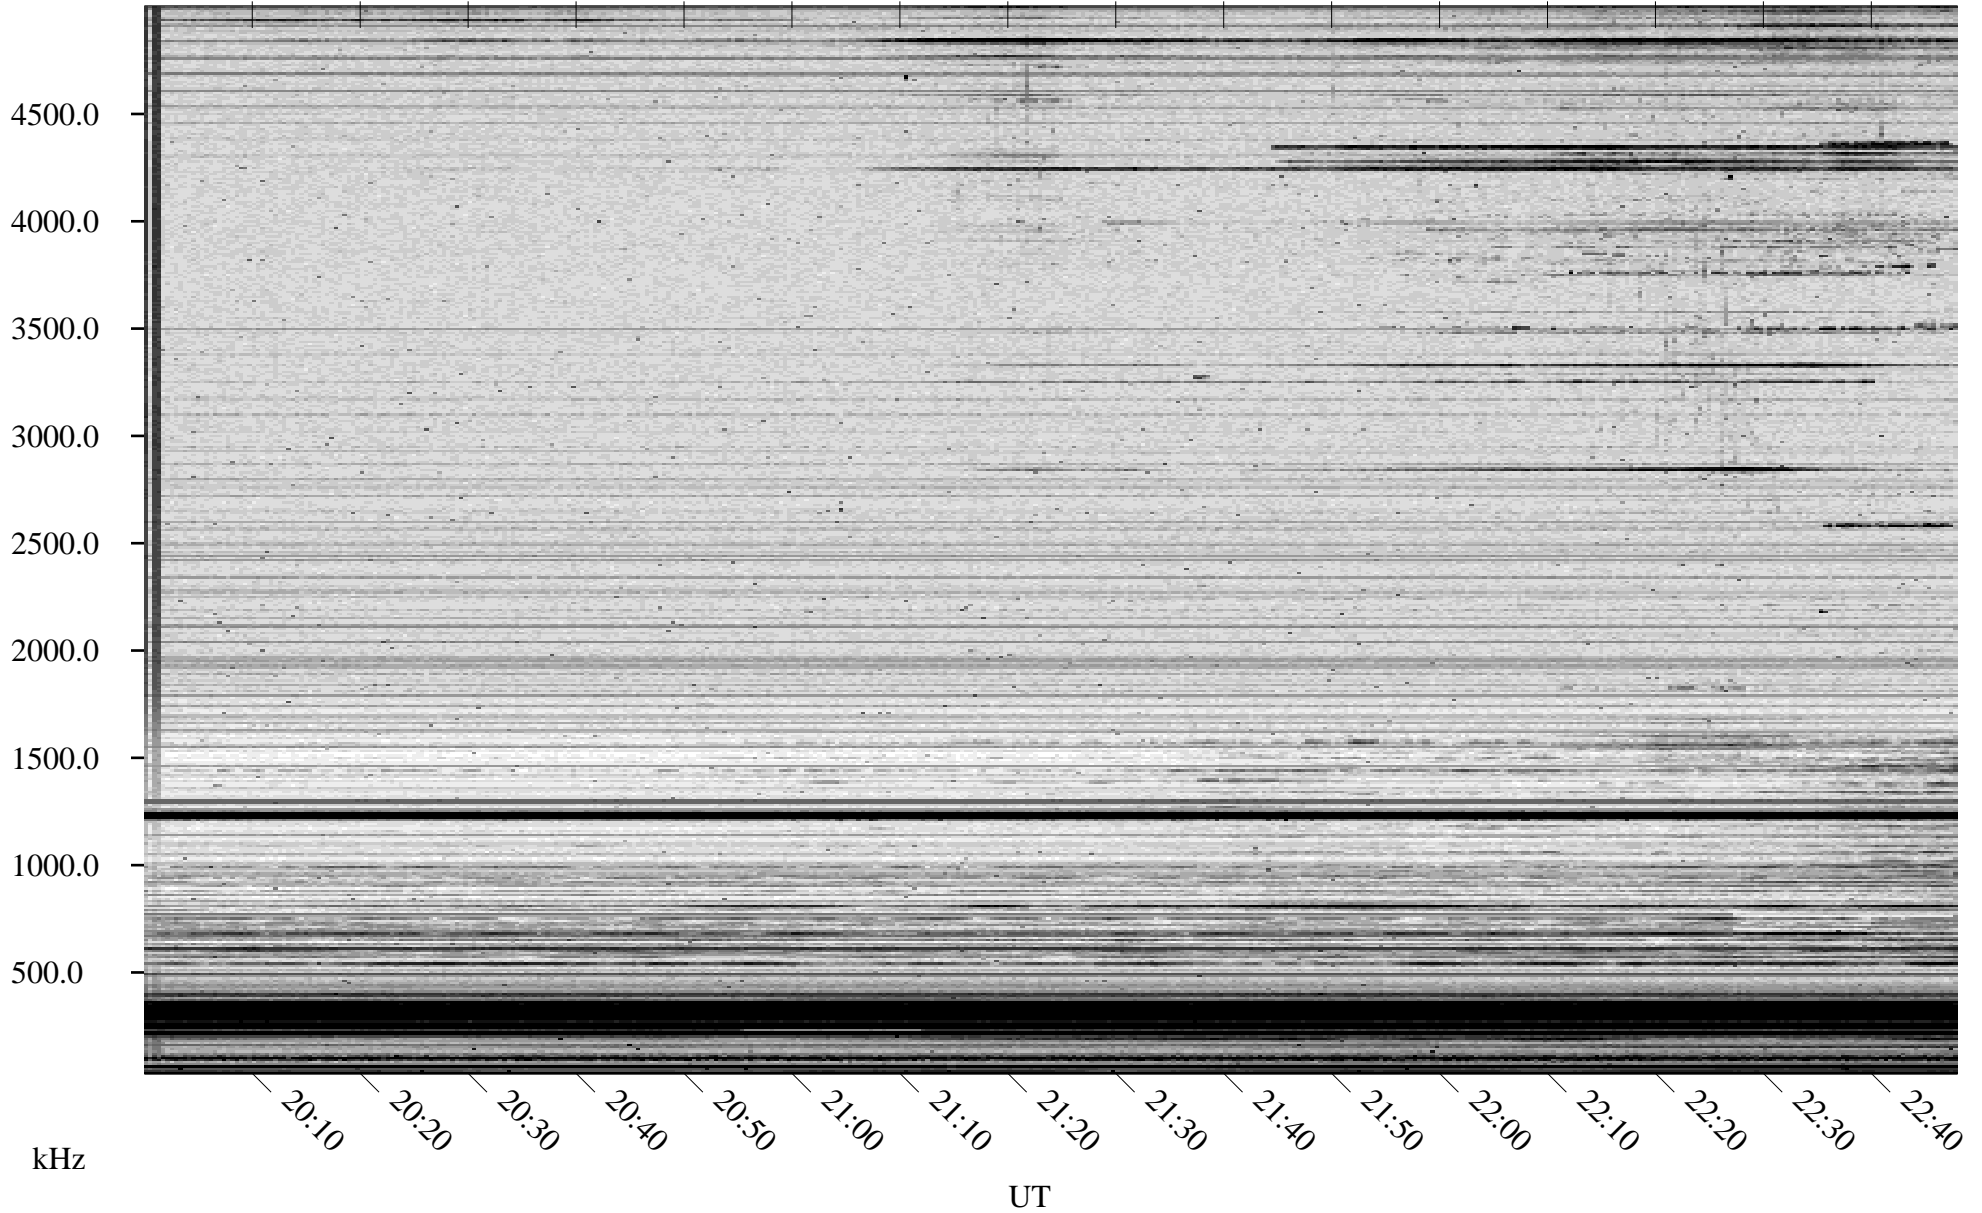

11/14/2006 Churchill, Manitoba

Linear Scale Black = 161 White = 15

CH06318L.R01m max_12

Page 1

11/14/2006 Churchill, Manitoba

Linear Scale Black = 161 White = 15

CH06318L.R01m max_12

Page 2

11/15/2006 Churchill, Manitoba

Linear Scale Black = 161 White = 15

CH06318L.R01m max_12

Page 3

11/15/2006 Churchill, Manitoba

Linear Scale Black = 161 White = 15

CH06318L.R01m max_12

Page 4

11/15/2006 Churchill, Manitoba

Linear Scale Black = 161 White = 15

CH06318L.R01m max_12

Page 5

11/15/2006 Churchill, Manitoba

Linear Scale Black = 161 White = 15

CH06318L.R01m max_12

Page 6

11/15/2006 Churchill, Manitoba

Linear Scale Black = 161 White = 15

CH06318L.R01m max_12

Page 7

11/15/2006 Churchill, Manitoba

Linear Scale Black = 161 White = 15

CH06318L.R01m max_12

Page 8