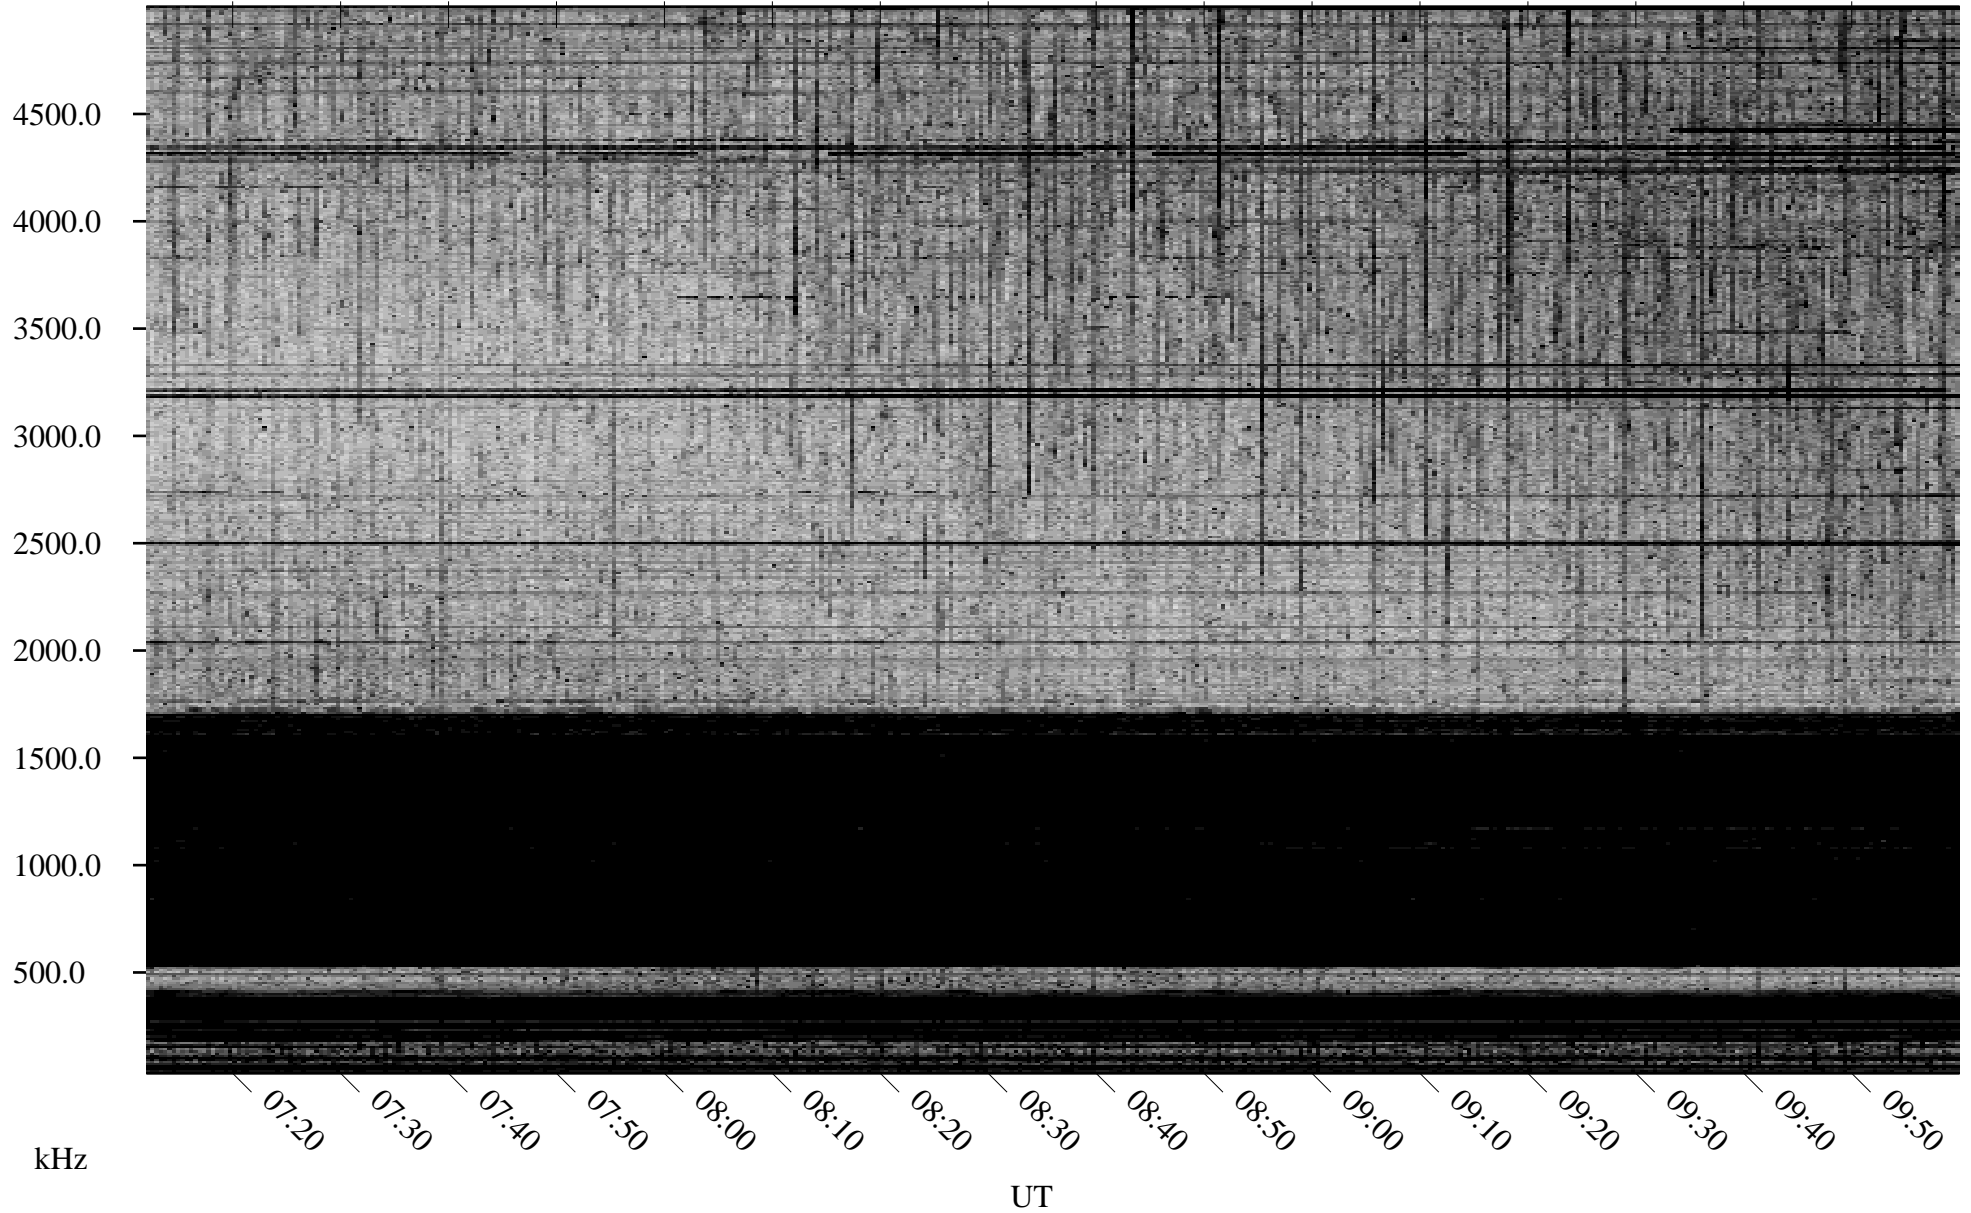

11/14/2006 Churchill, Manitoba

Linear Scale Black = 161 White = 15

CH06318L.R01m max_12

Page 1

11/14/2006 Churchill, Manitoba

Linear Scale Black = 161 White = 15

CH06318L.R01m max_12

Page 2

11/15/2006 Churchill, Manitoba

Linear Scale Black = 161 White = 15

CH06318L.R01m max_12

Page 3

11/15/2006 Churchill, Manitoba

Linear Scale Black = 161 White = 15

CH06318L.R01m max_12

Page 4

11/15/2006 Churchill, Manitoba

Linear Scale Black = 161 White = 15

CH06318L.R01m max_12

Page 5

11/15/2006 Churchill, Manitoba

Linear Scale Black = 161 White = 15

CH06318L.R01m max_12

Page 6

11/15/2006 Churchill, Manitoba

Linear Scale Black = 161 White = 15

CH06318L.R01m max_12

Page 7

11/15/2006 Churchill, Manitoba

Linear Scale Black = 161 White = 15

CH06318L.R01m max_12

Page 8