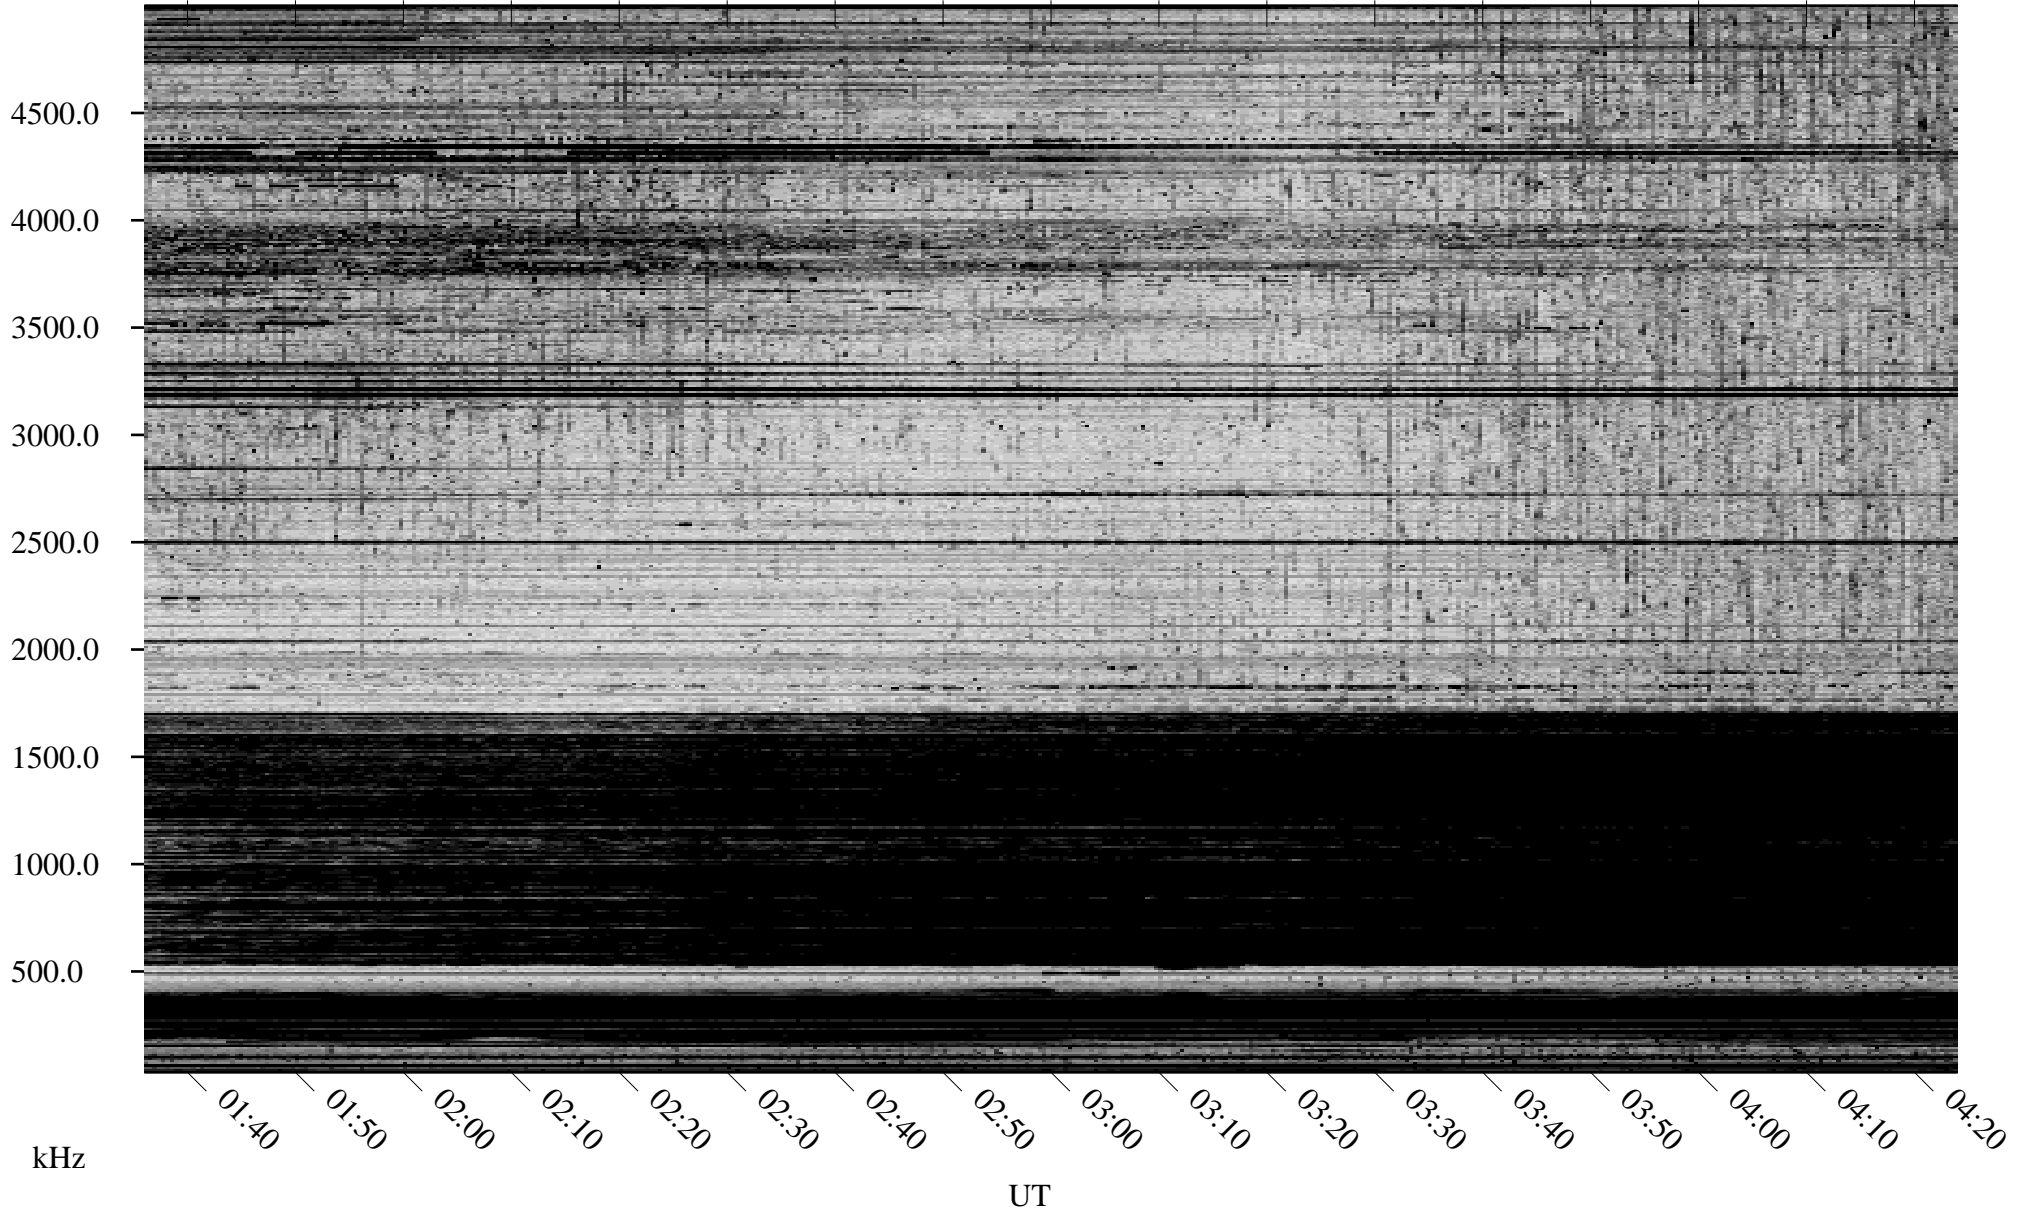

11/14/2006 Churchill, Manitoba

Linear Scale Black = 161 White = 15

CH06318L.R01m max_12

Page 1

11/14/2006 Churchill, Manitoba

Linear Scale Black = 161 White = 15

CH06318L.R01m max_12

Page 2

11/15/2006 Churchill, Manitoba

Linear Scale Black = 161 White = 15

CH06318L.R01m max_12

Page 3

11/15/2006 Churchill, Manitoba

Linear Scale Black = 161 White = 15

CH06318L.R01m max_12

Page 4

11/15/2006 Churchill, Manitoba

Linear Scale Black = 161 White = 15

CH06318L.R01m max_12

Page 5

11/15/2006 Churchill, Manitoba

Linear Scale Black = 161 White = 15

CH06318L.R01m max_12

Page 6

11/15/2006 Churchill, Manitoba

Linear Scale Black = 161 White = 15

CH06318L.R01m max_12

Page 7

11/15/2006 Churchill, Manitoba

Linear Scale Black = 161 White = 15

CH06318L.R01m max_12

Page 8