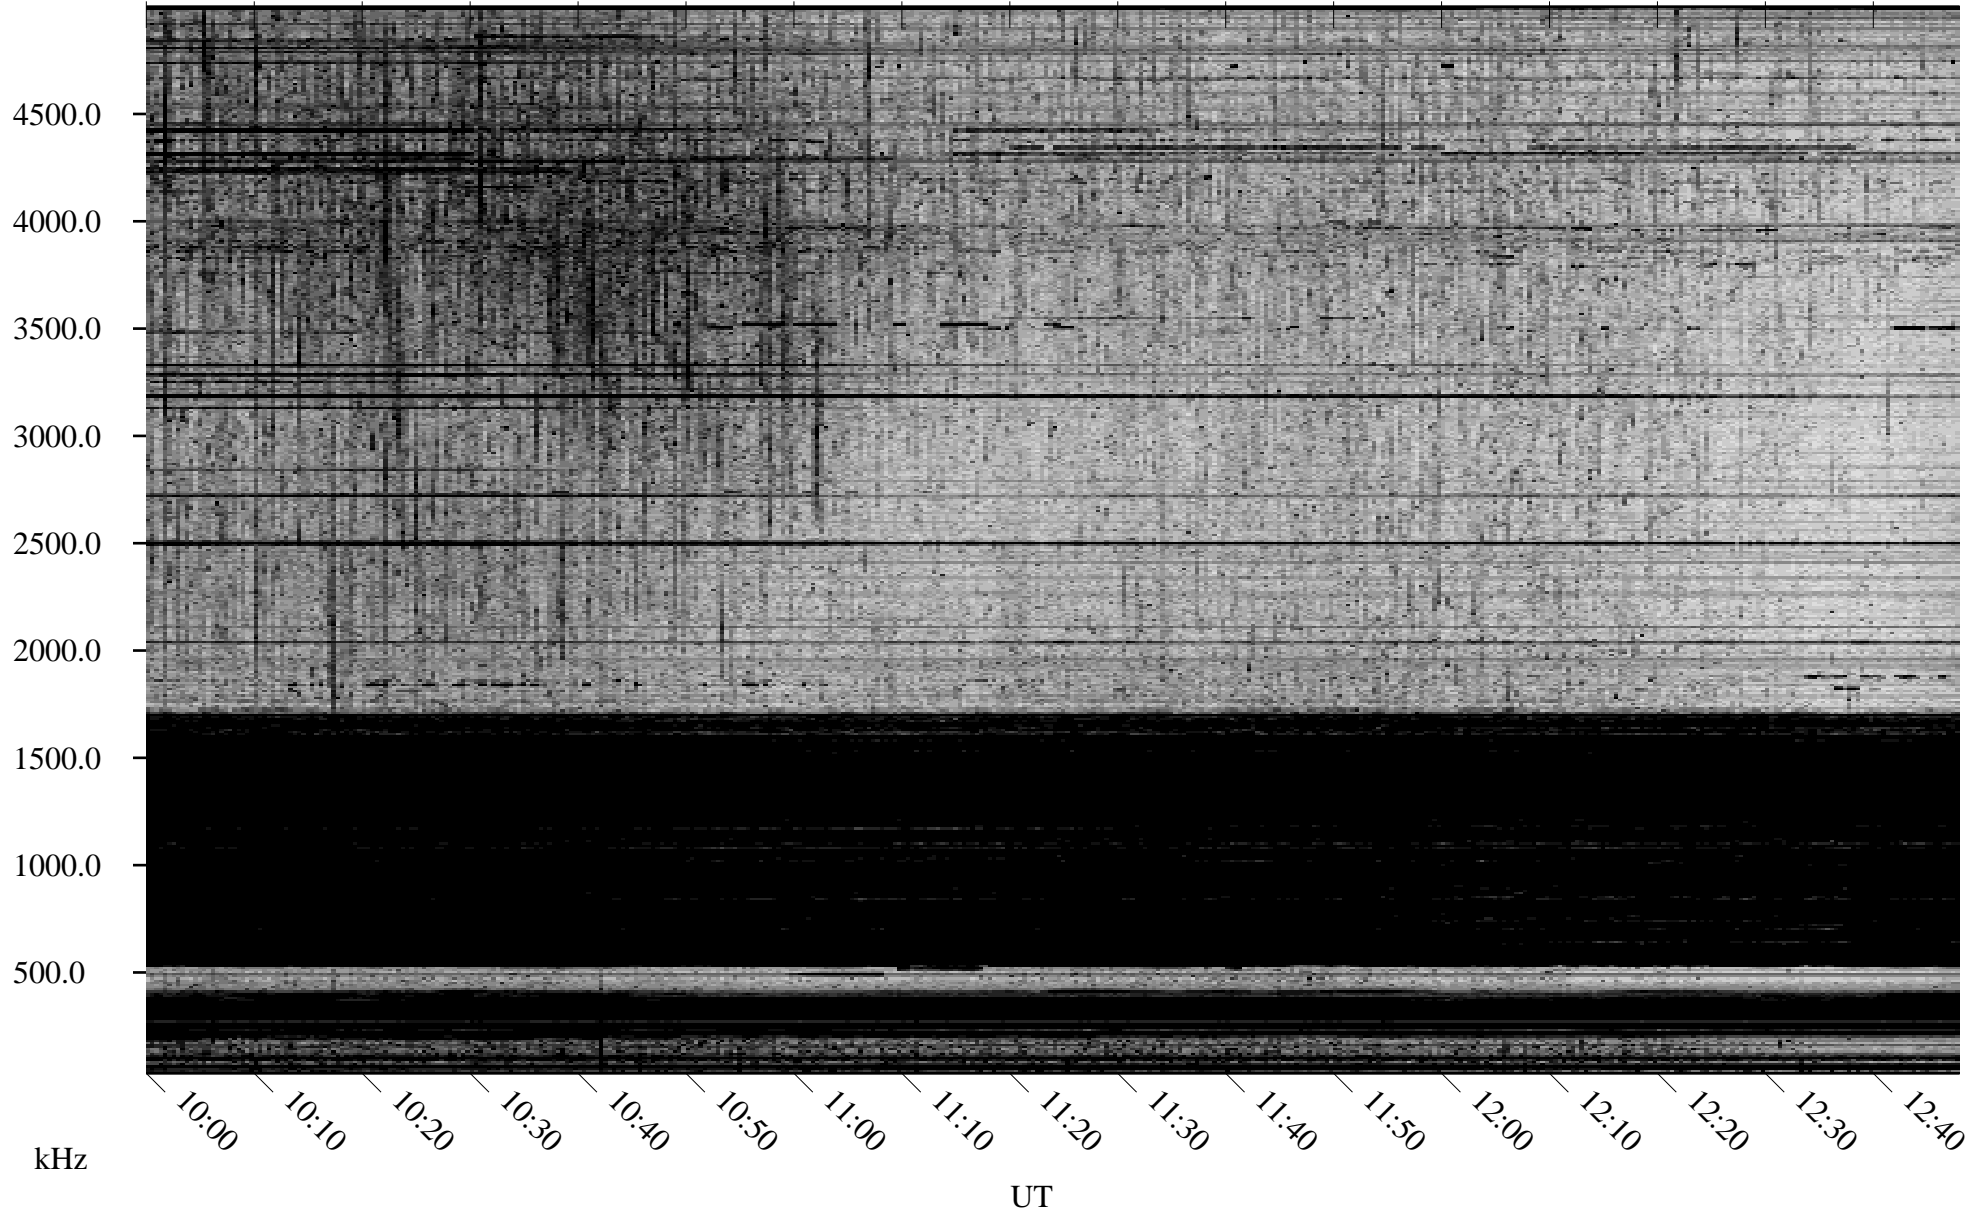

11/15/2006 Churchill, Manitoba

Linear Scale Black = 161 White = 15

CH06318L.R01m max_12

Page 5

11/15/2006 Churchill, Manitoba

Linear Scale Black = 161 White = 15

CH06318L.R01m max_12

Page 6

11/15/2006 Churchill, Manitoba

Linear Scale Black = 161 White = 15

CH06318L.R01m max_12

Page 7

11/15/2006 Churchill, Manitoba

Linear Scale Black = 161 White = 15

CH06318L.R01m max_12

Page 8