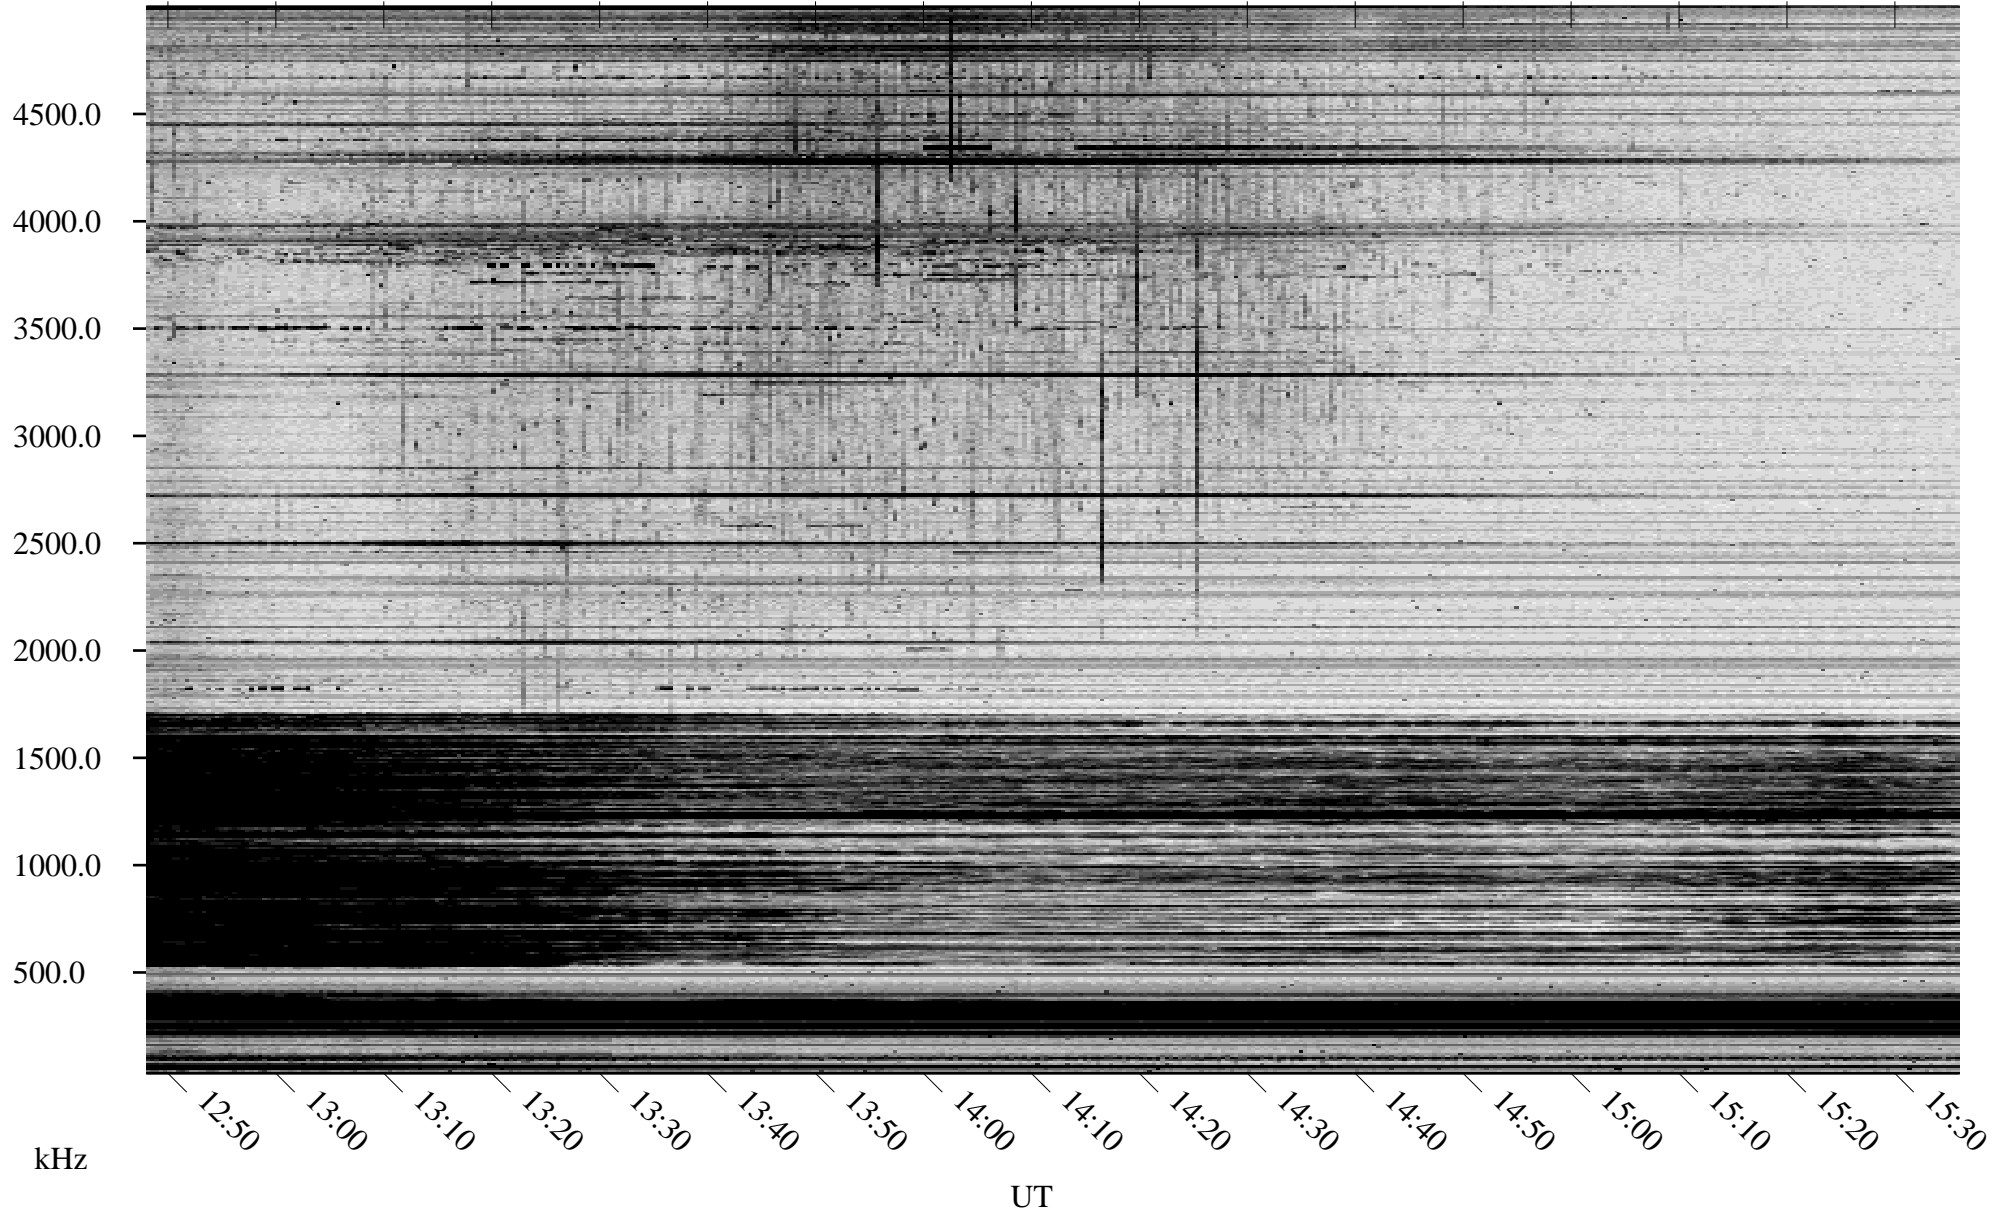

11/14/2006 Churchill, Manitoba

Linear Scale Black = 161 White = 15

CH06318L.R01m max_12

Page 1

11/14/2006 Churchill, Manitoba

Linear Scale Black = 161 White = 15

CH06318L.R01m max_12

Page 2

11/15/2006 Churchill, Manitoba

Linear Scale Black = 161 White = 15

CH06318L.R01m max_12

Page 3

11/15/2006 Churchill, Manitoba

Linear Scale Black = 161 White = 15

CH06318L.R01m max_12

Page 4

11/15/2006 Churchill, Manitoba

Linear Scale Black = 161 White = 15

CH06318L.R01m max_12

Page 5

11/15/2006 Churchill, Manitoba

Linear Scale Black = 161 White = 15

CH06318L.R01m max_12

Page 6

11/15/2006 Churchill, Manitoba

Linear Scale Black = 161 White = 15

CH06318L.R01m max_12

Page 7

11/15/2006 Churchill, Manitoba

Linear Scale Black = 161 White = 15

CH06318L.R01m max_12

Page 8