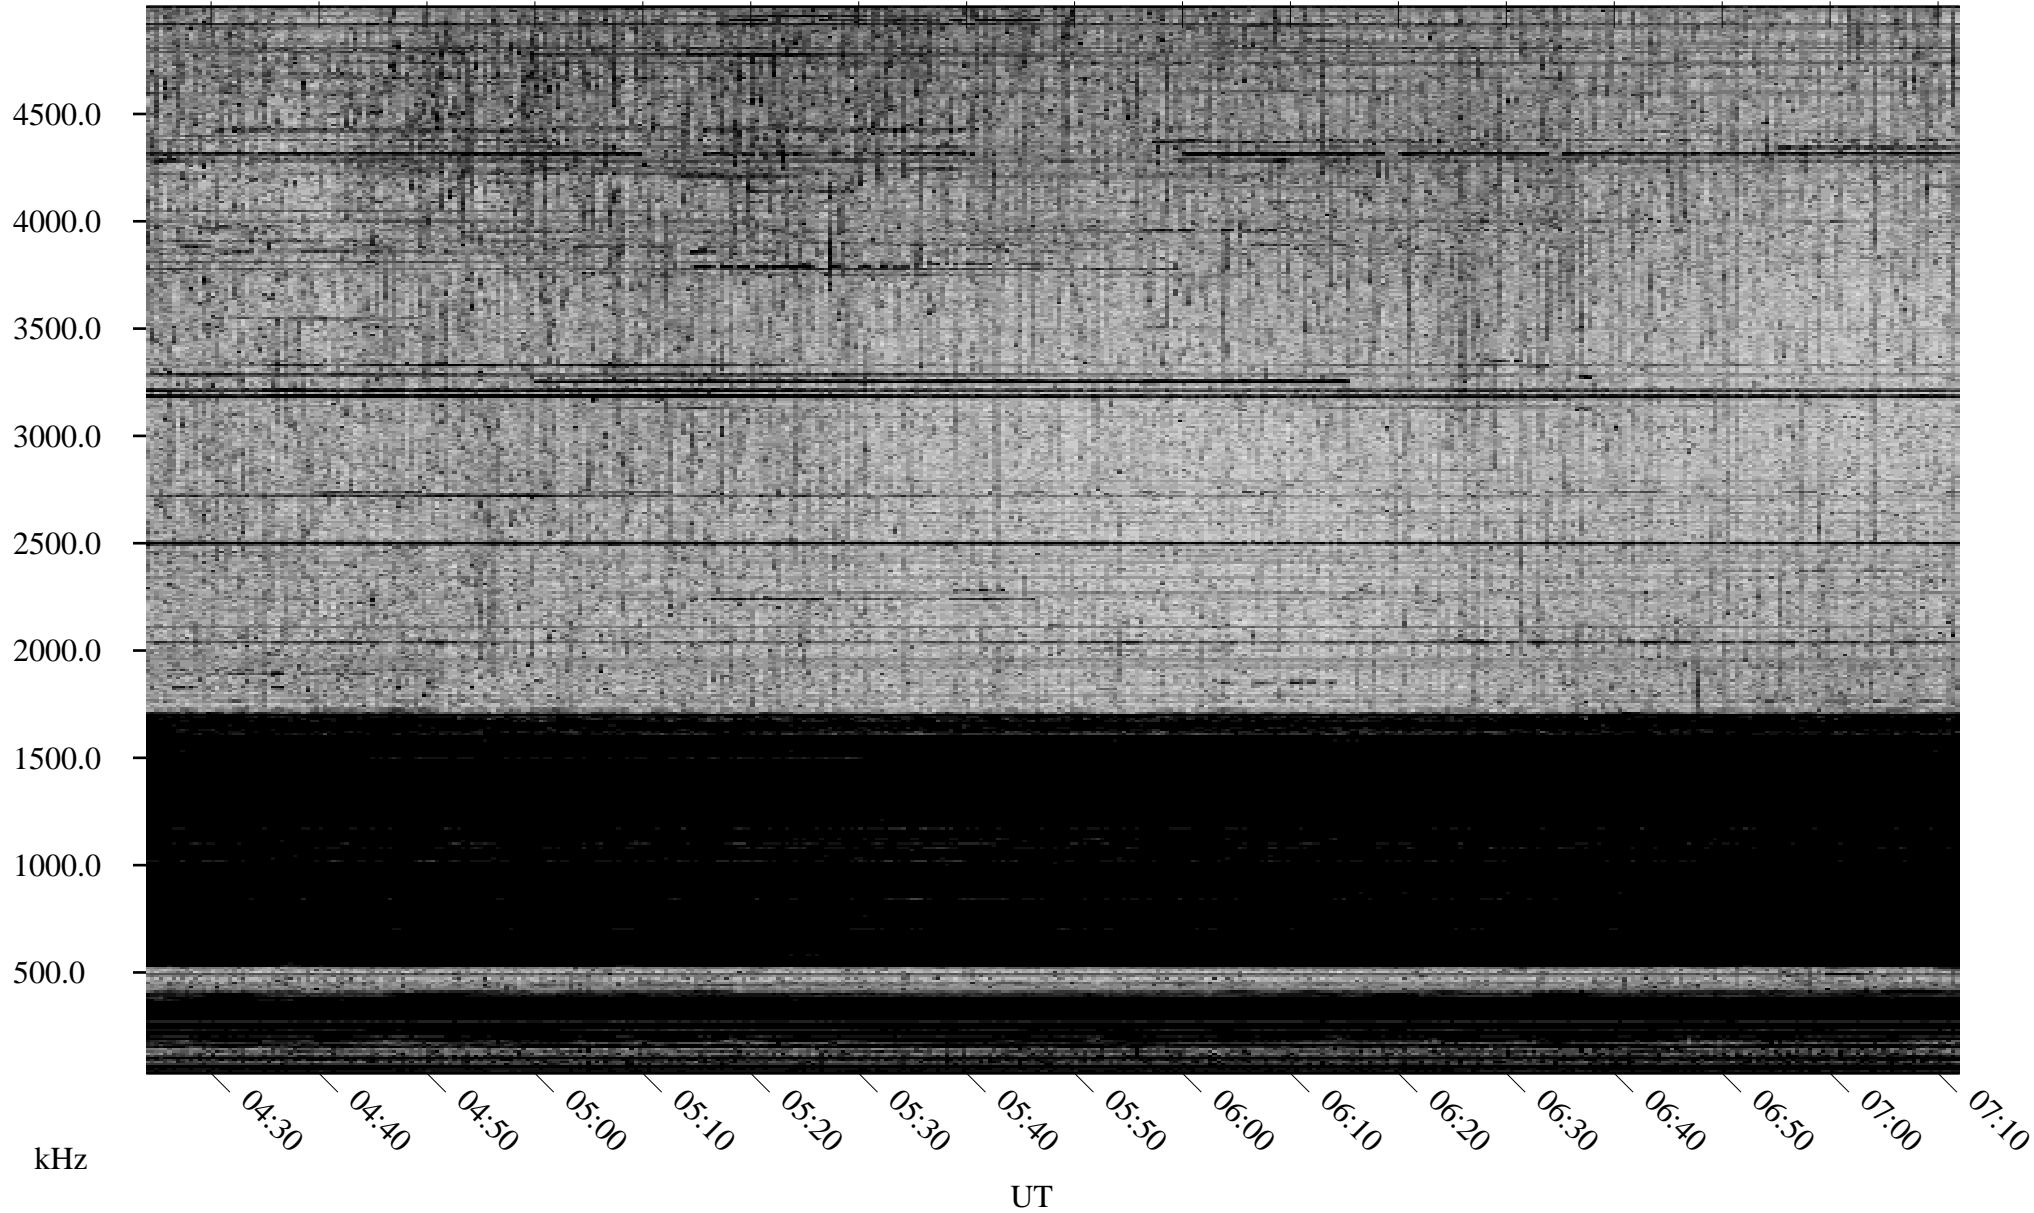

11/14/2006 Churchill, Manitoba

Linear Scale Black = 161 White = 15

CH06318L.R01m max_12

Page 1

11/14/2006 Churchill, Manitoba

Linear Scale Black = 161 White = 15

CH06318L.R01m max_12

Page 2

11/15/2006 Churchill, Manitoba

Linear Scale Black = 161 White = 15

CH06318L.R01m max_12

Page 3

11/15/2006 Churchill, Manitoba

Linear Scale Black = 161 White = 15

CH06318L.R01m max_12

Page 4

11/15/2006 Churchill, Manitoba

Linear Scale Black = 161 White = 15

CH06318L.R01m max_12

Page 5

11/15/2006 Churchill, Manitoba

Linear Scale Black = 161 White = 15

CH06318L.R01m max_12

Page 6

11/15/2006 Churchill, Manitoba

Linear Scale Black = 161 White = 15

CH06318L.R01m max_12

Page 7

11/15/2006 Churchill, Manitoba

Linear Scale Black = 161 White = 15

CH06318L.R01m max_12

Page 8