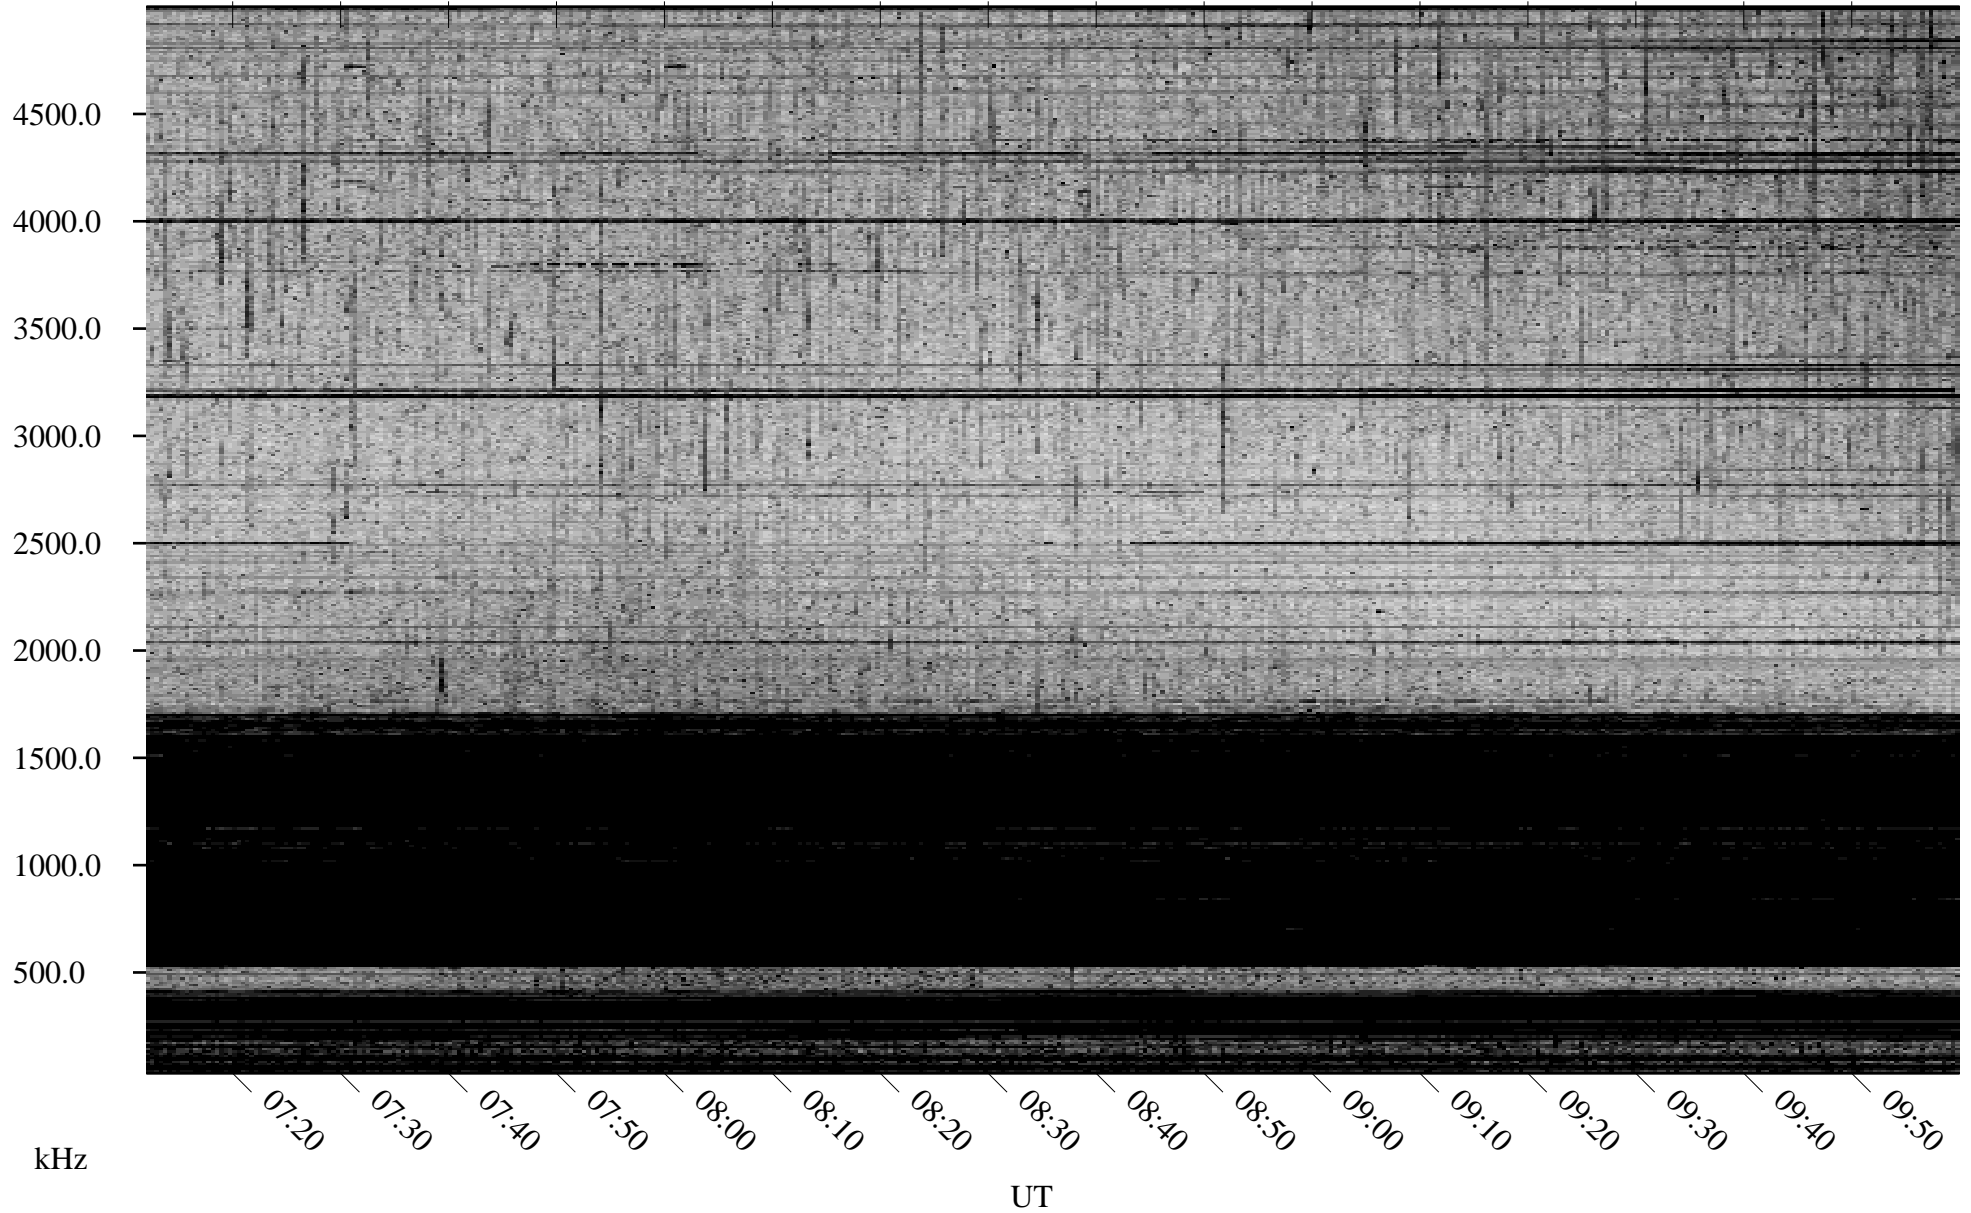

11/15/2006 Churchill, Manitoba

Linear Scale Black = 161 White = 15

CH06319L.R00m max_12

Page 1

11/15/2006 Churchill, Manitoba

Linear Scale Black = 161 White = 15

CH06319L.R00m max_12

Page 2

11/16/2006 Churchill, Manitoba

Linear Scale Black = 161 White = 15

CH06319L.R00m max_12

Page 3

11/16/2006 Churchill, Manitoba

Linear Scale Black = 161 White = 15

CH06319L.R00m max_12

Page 4

11/16/2006 Churchill, Manitoba

Linear Scale Black = 161 White = 15

CH06319L.R00m max_12

Page 5

11/16/2006 Churchill, Manitoba

Linear Scale Black = 161 White = 15

CH06319L.R00m max_12

Page 6

11/16/2006 Churchill, Manitoba

Linear Scale Black = 161 White = 15

CH06319L.R00m max_12

Page 7

11/16/2006 Churchill, Manitoba

Linear Scale Black = 161 White = 15

CH06319L.R00m max_12

Page 8