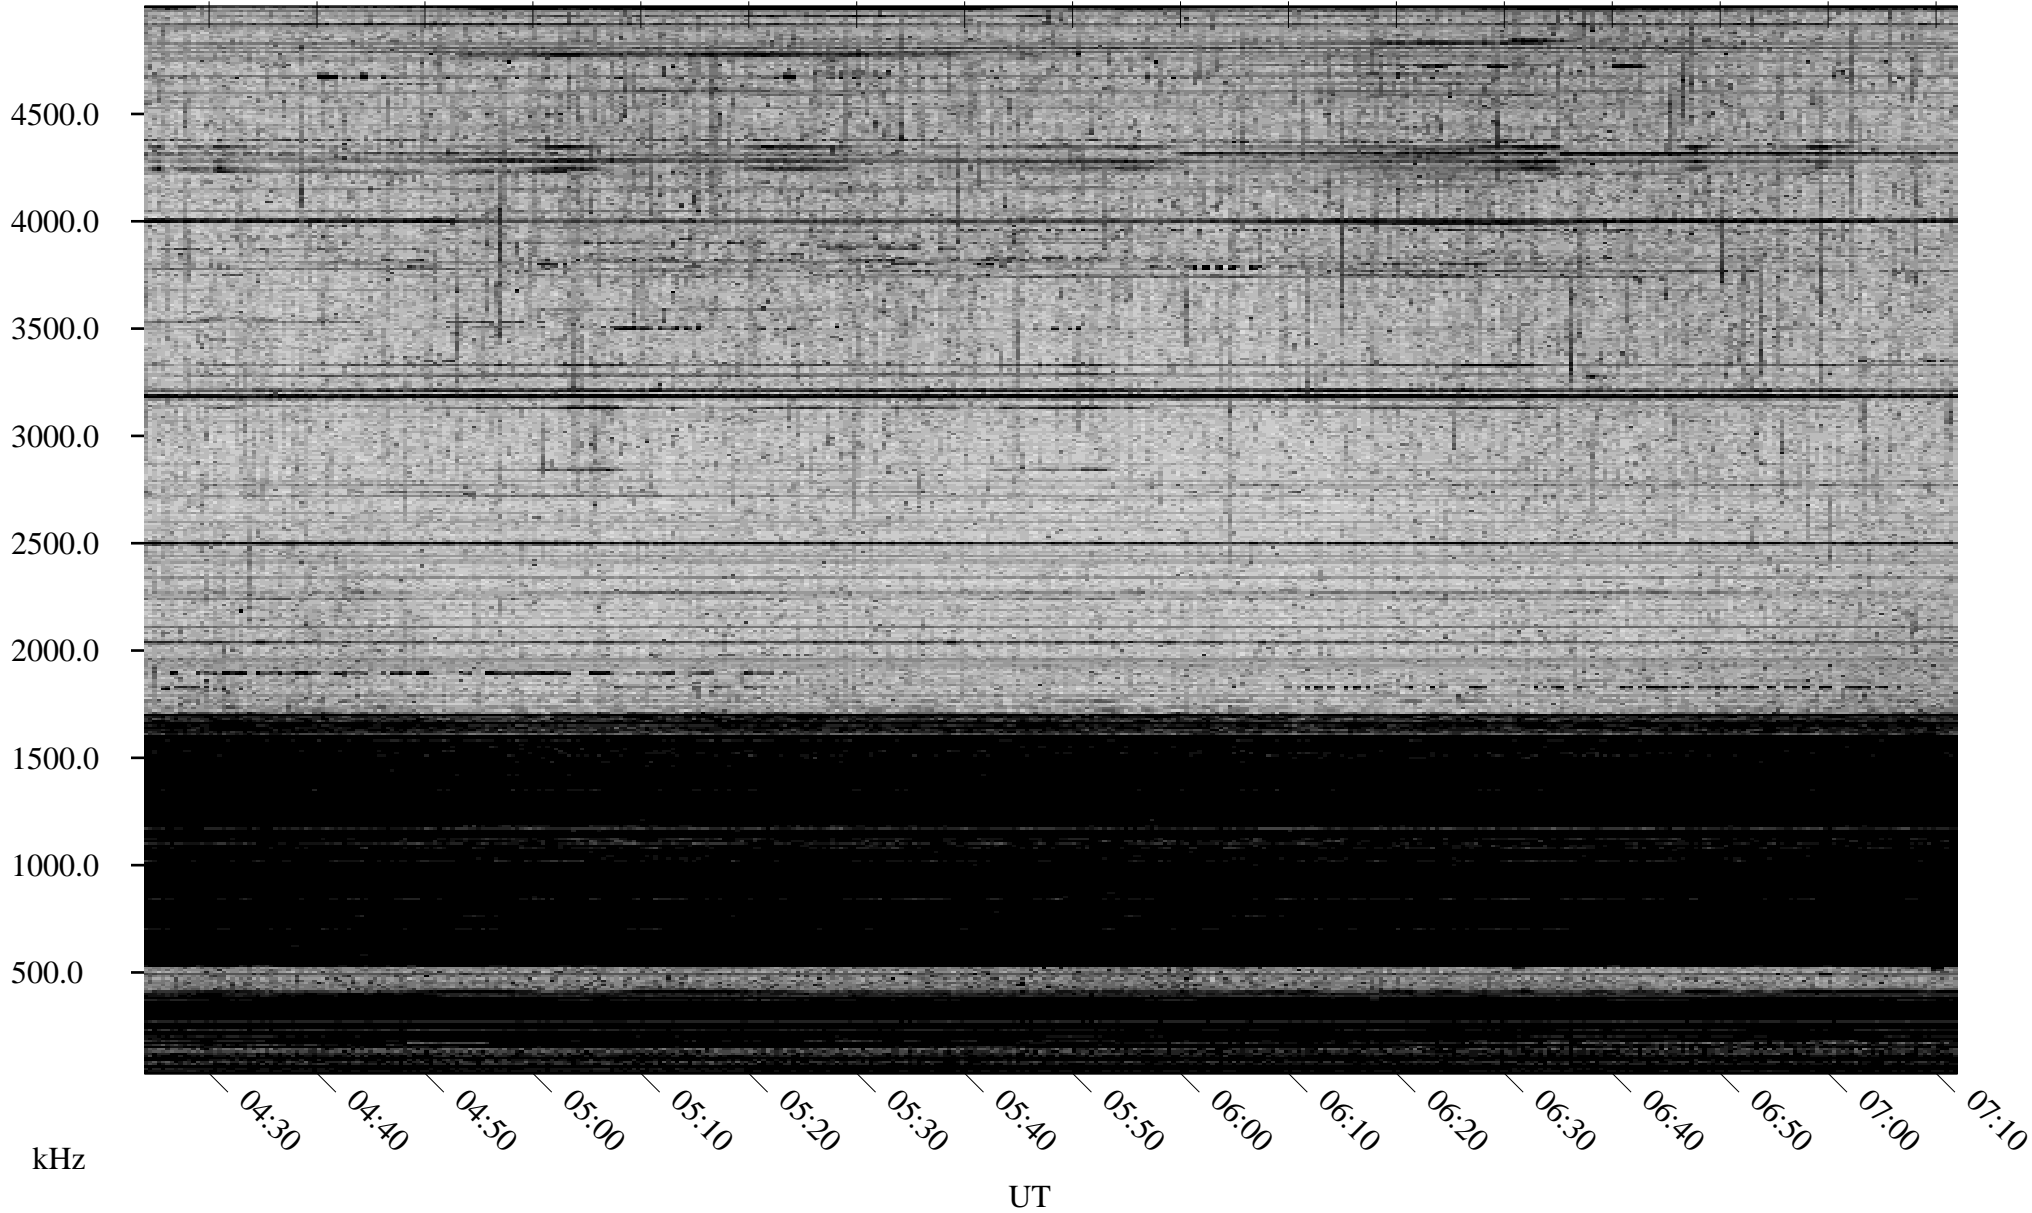

11/15/2006 Churchill, Manitoba

Linear Scale Black = 161 White = 15

CH06319L.R00m max_12

Page 1

11/15/2006 Churchill, Manitoba

Linear Scale Black = 161 White = 15

CH06319L.R00m max_12

Page 2

11/16/2006 Churchill, Manitoba

Linear Scale Black = 161 White = 15

CH06319L.R00m max_12

Page 3

11/16/2006 Churchill, Manitoba

Linear Scale Black = 161 White = 15

CH06319L.R00m max_12

Page 4

11/16/2006 Churchill, Manitoba

Linear Scale Black = 161 White = 15

CH06319L.R00m max_12

Page 5

11/16/2006 Churchill, Manitoba

Linear Scale Black = 161 White = 15

CH06319L.R00m max_12

Page 6

11/16/2006 Churchill, Manitoba

Linear Scale Black = 161 White = 15

CH06319L.R00m max_12

Page 7

11/16/2006 Churchill, Manitoba

Linear Scale Black = 161 White = 15

CH06319L.R00m max_12

Page 8