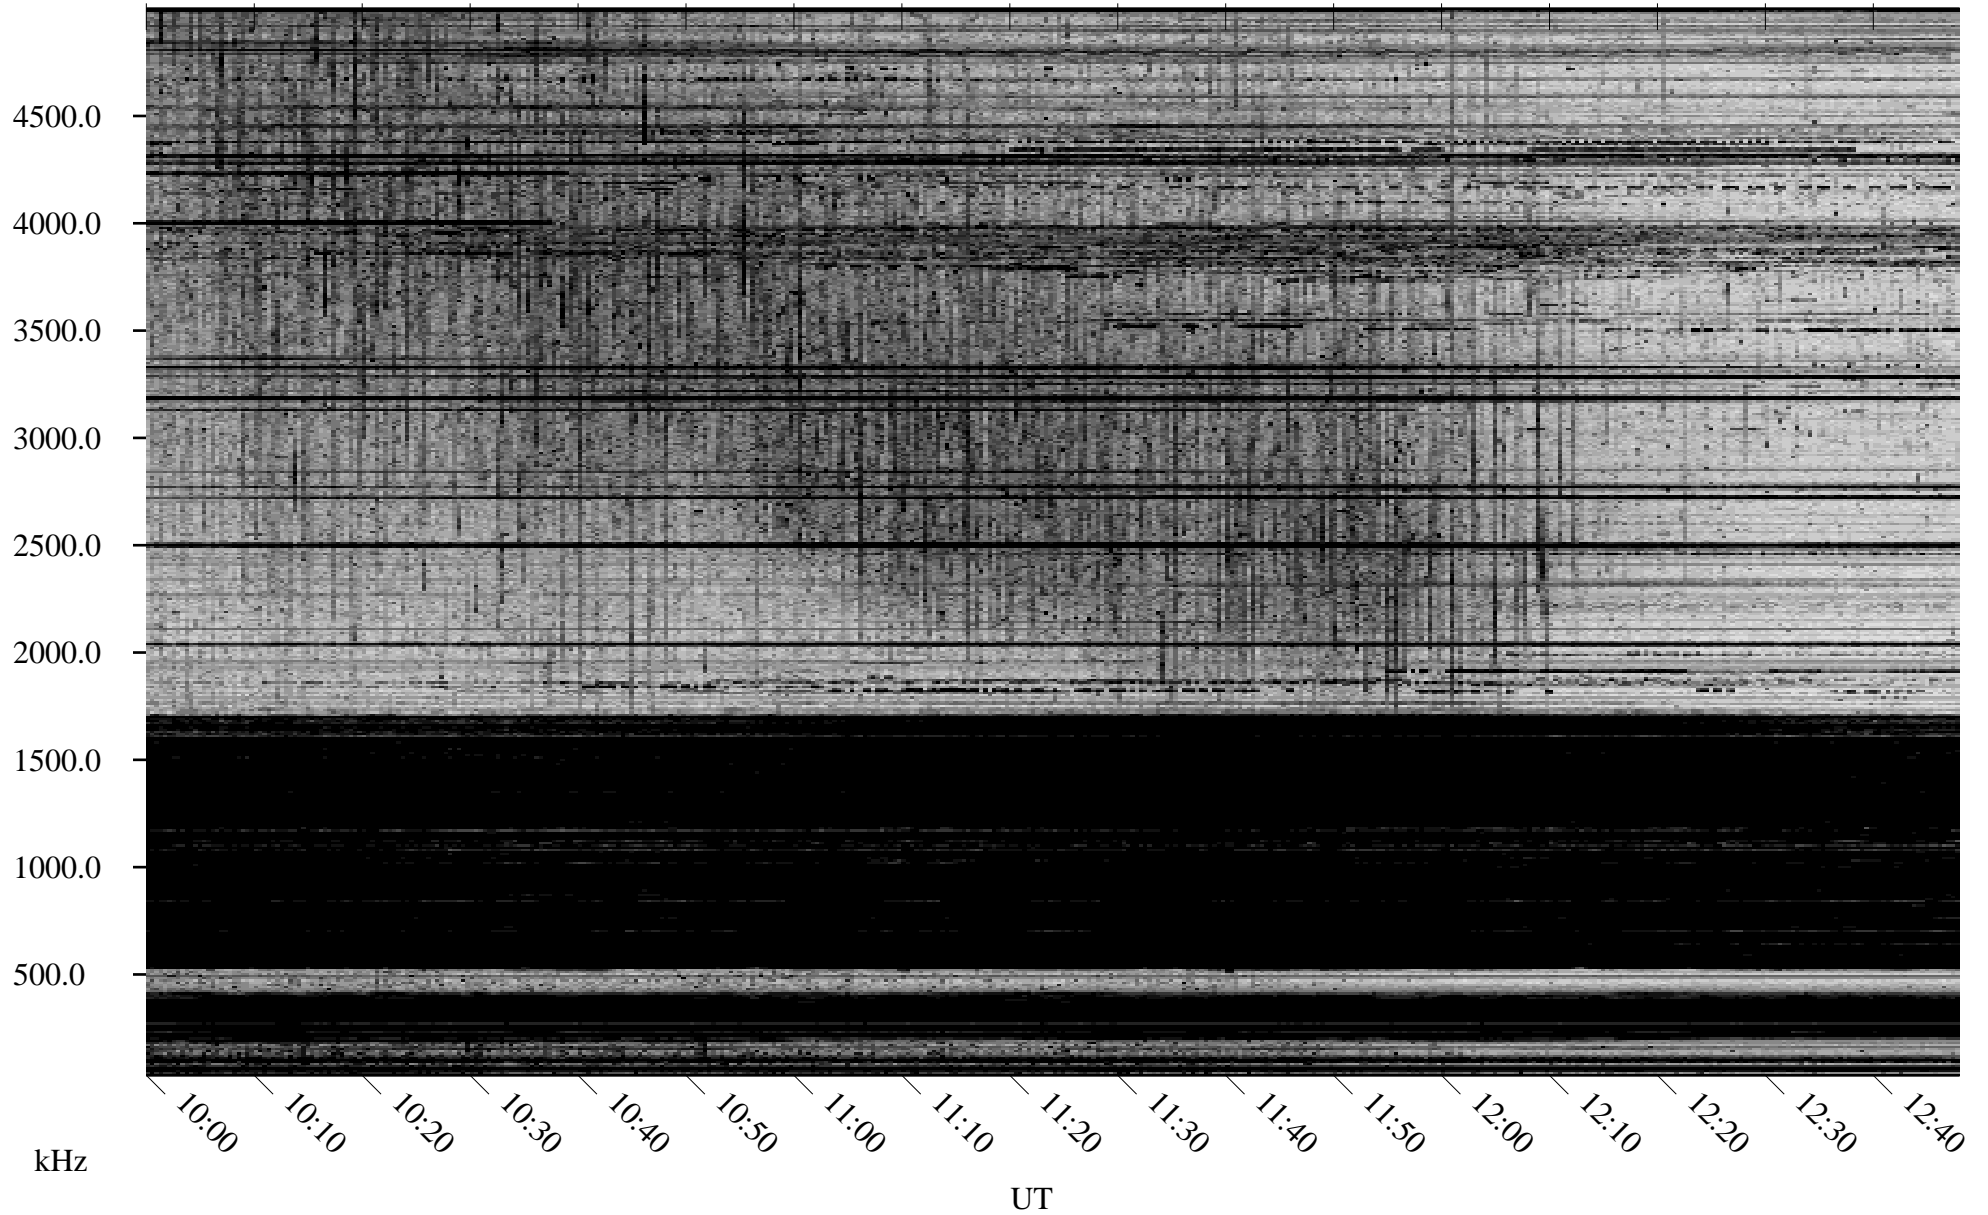

11/15/2006 Churchill, Manitoba

Linear Scale Black = 161 White = 15

CH06319L.R00m max_12

Page 1

11/15/2006 Churchill, Manitoba

Linear Scale Black = 161 White = 15

CH06319L.R00m max_12

Page 2

11/16/2006 Churchill, Manitoba

Linear Scale Black = 161 White = 15

CH06319L.R00m max_12

Page 3

11/16/2006 Churchill, Manitoba

Linear Scale Black = 161 White = 15

CH06319L.R00m max_12

Page 4

11/16/2006 Churchill, Manitoba

Linear Scale Black = 161 White = 15

CH06319L.R00m max_12

Page 5

11/16/2006 Churchill, Manitoba

Linear Scale Black = 161 White = 15

CH06319L.R00m max_12

Page 6

11/16/2006 Churchill, Manitoba

Linear Scale Black = 161 White = 15

CH06319L.R00m max_12

Page 7

11/16/2006 Churchill, Manitoba

Linear Scale Black = 161 White = 15

CH06319L.R00m max_12

Page 8