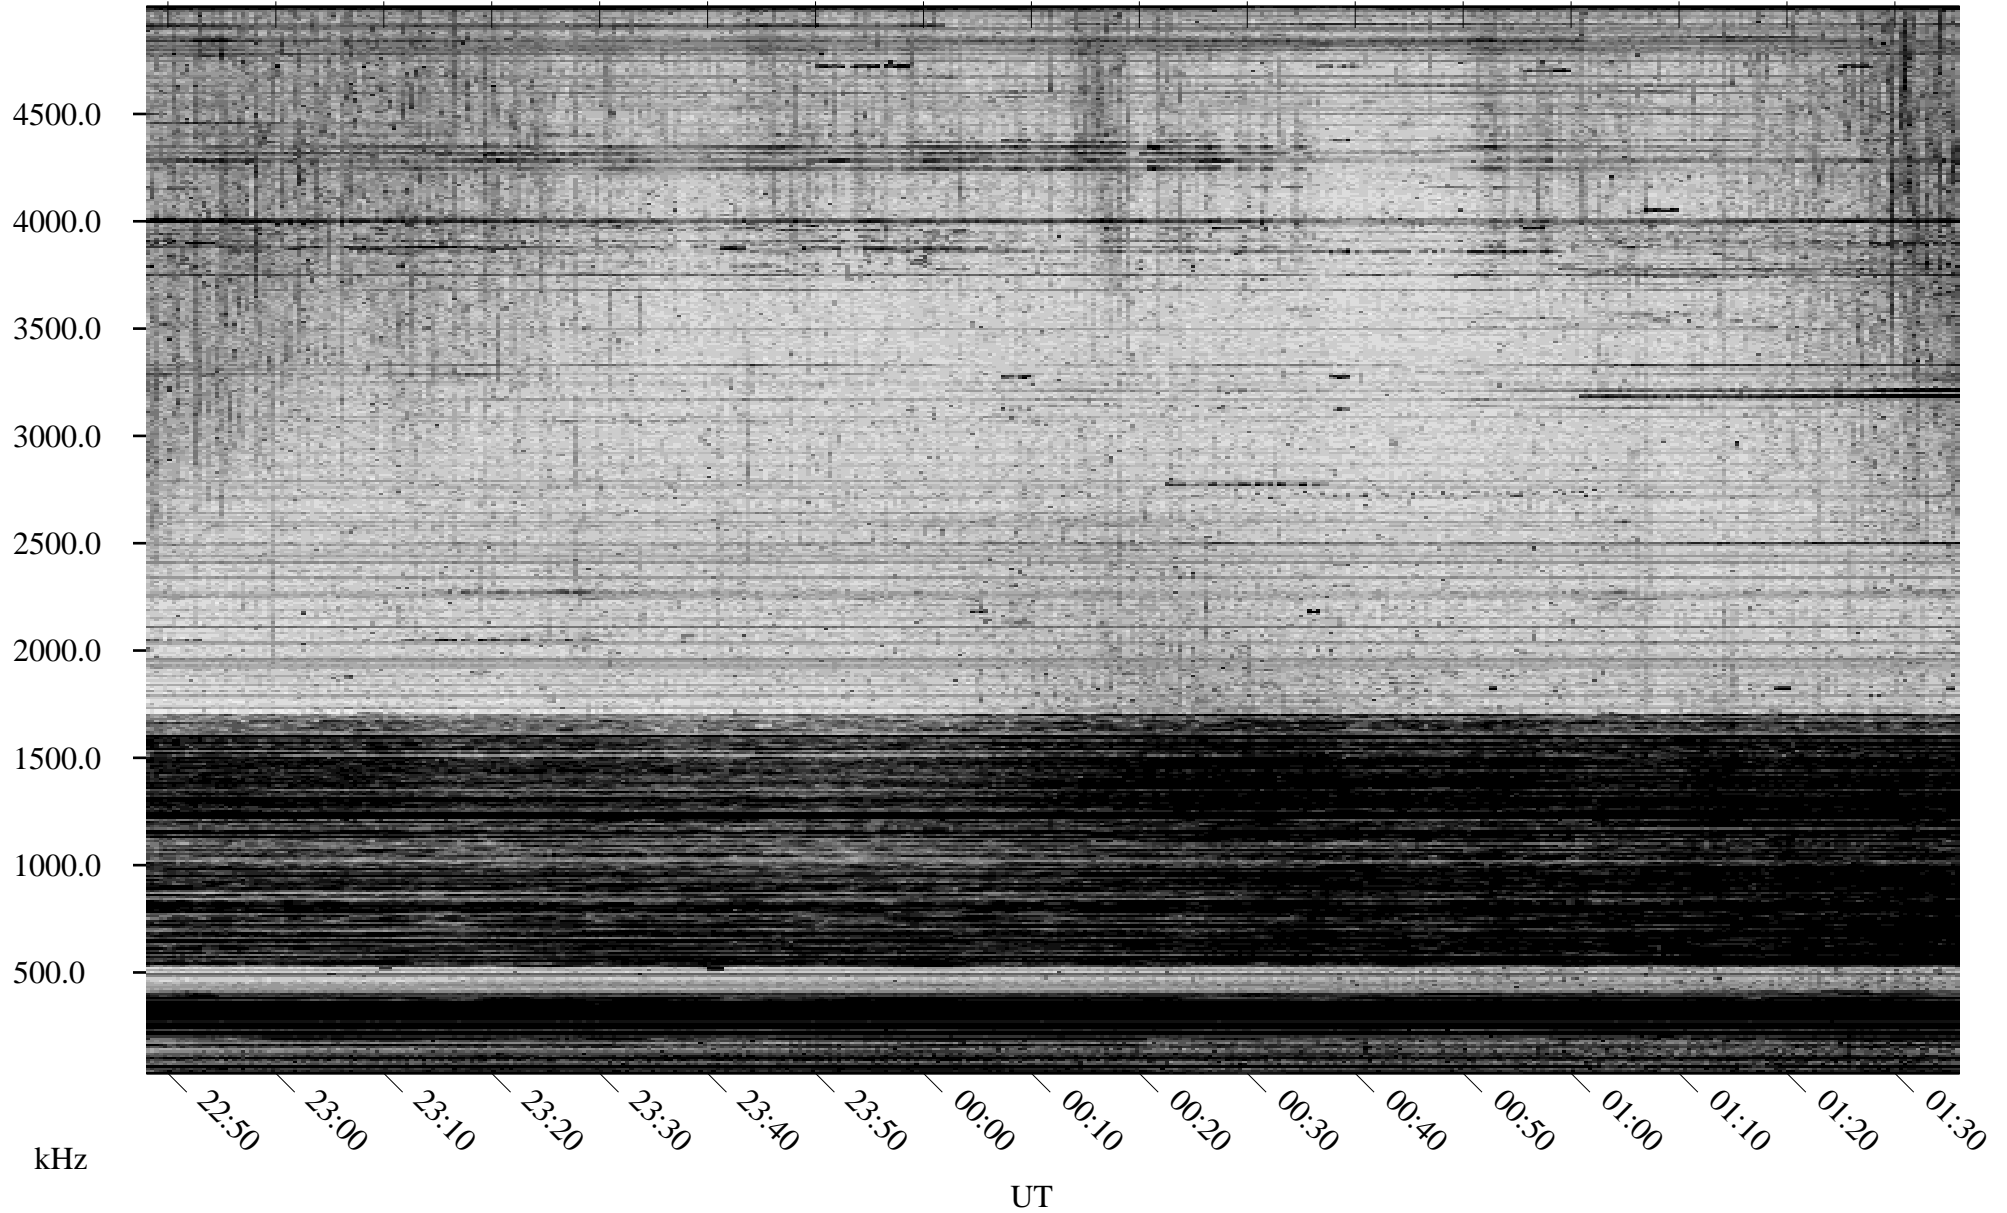

11/15/2006 Churchill, Manitoba

Linear Scale Black = 161 White = 15

CH06319L.R00m max_12

Page 1

11/15/2006 Churchill, Manitoba

Linear Scale Black = 161 White = 15

CH06319L.R00m max_12

Page 2

11/16/2006 Churchill, Manitoba

Linear Scale Black = 161 White = 15

CH06319L.R00m max_12

Page 3

11/16/2006 Churchill, Manitoba

Linear Scale Black = 161 White = 15

CH06319L.R00m max_12

Page 4

11/16/2006 Churchill, Manitoba

Linear Scale Black = 161 White = 15

CH06319L.R00m max_12

Page 5

11/16/2006 Churchill, Manitoba

Linear Scale Black = 161 White = 15

CH06319L.R00m max_12

Page 6

11/16/2006 Churchill, Manitoba

Linear Scale Black = 161 White = 15

CH06319L.R00m max_12

Page 7

11/16/2006 Churchill, Manitoba

Linear Scale Black = 161 White = 15

CH06319L.R00m max_12

Page 8