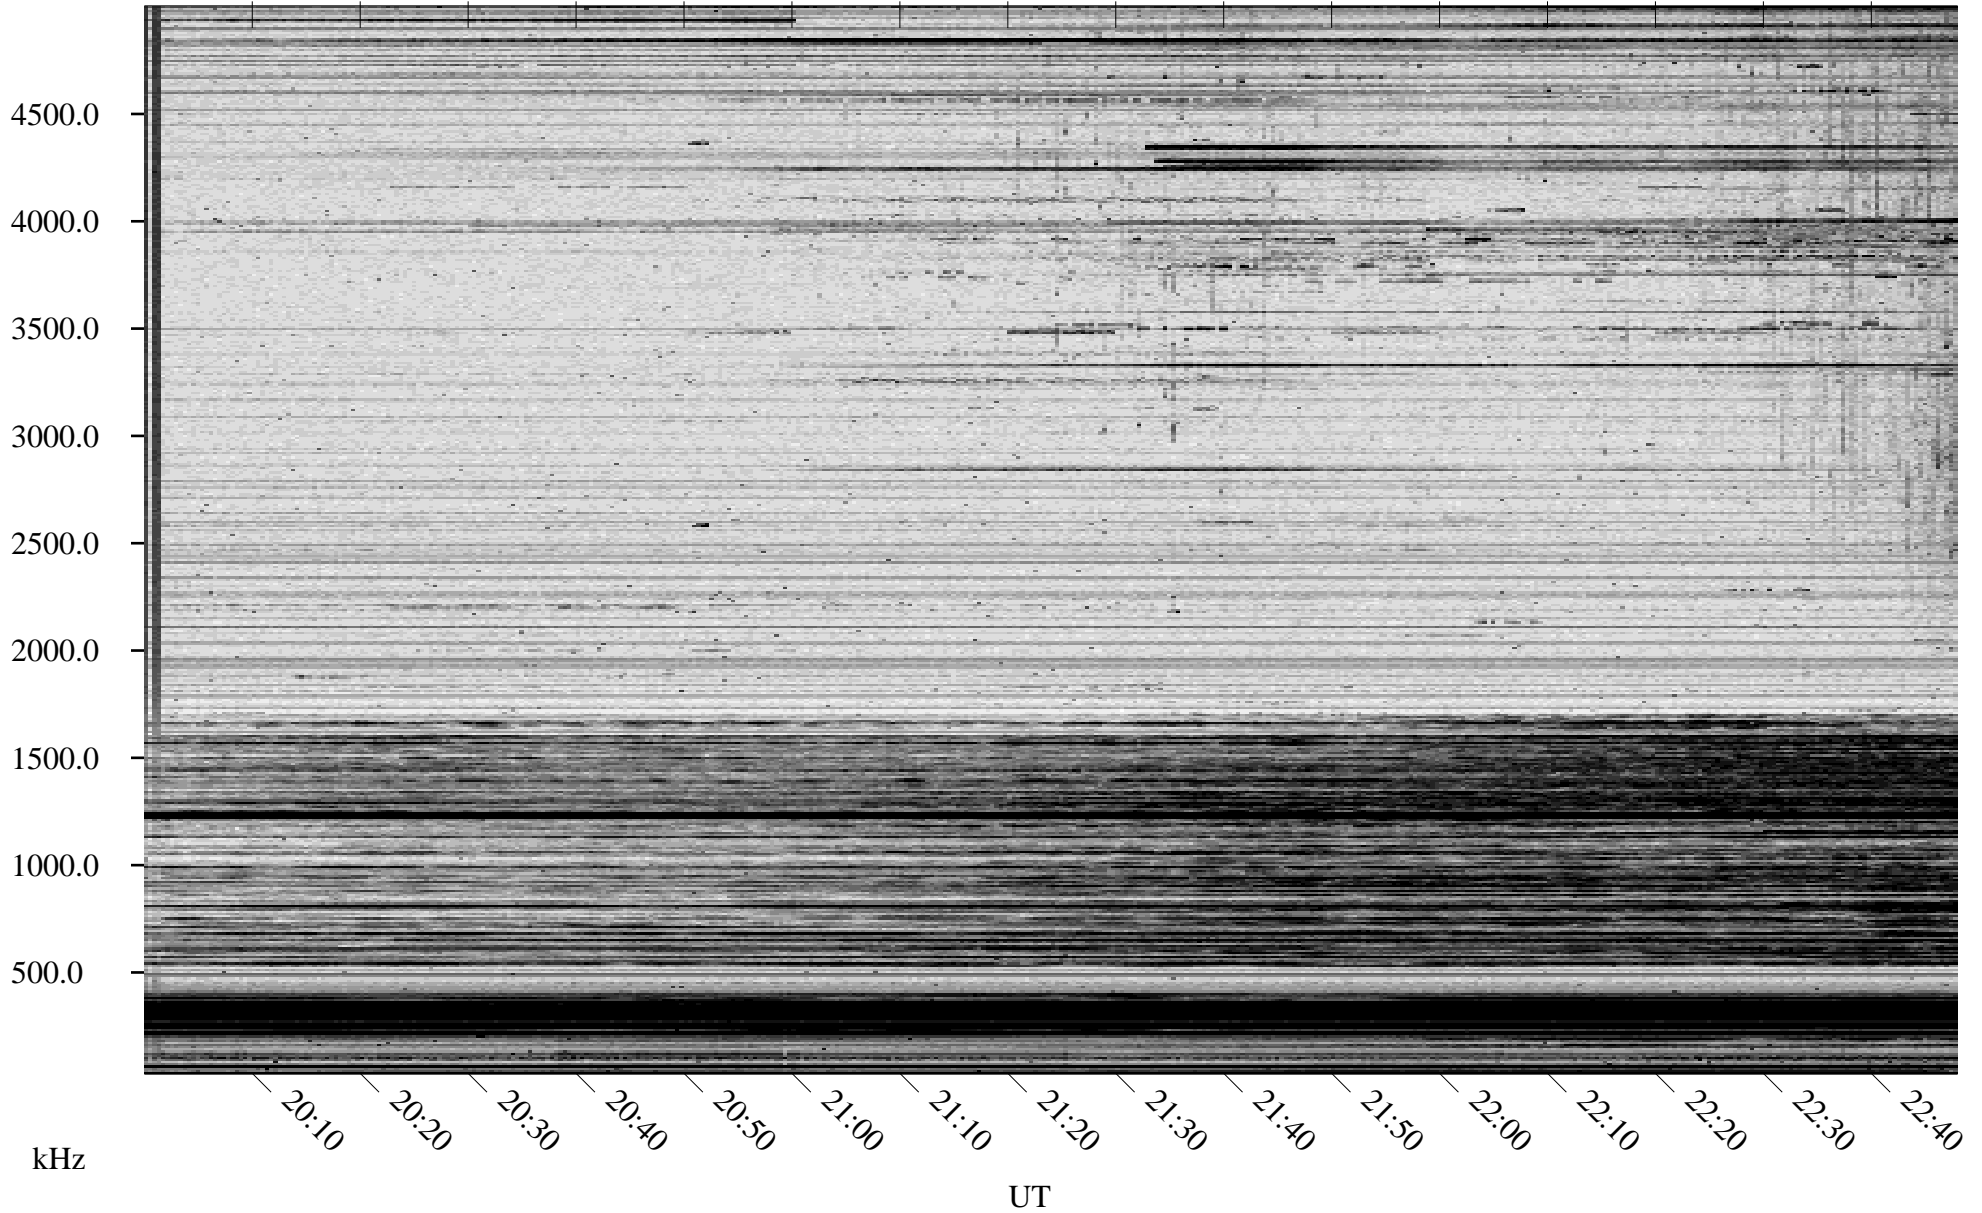

11/15/2006 Churchill, Manitoba

Linear Scale Black = 161 White = 15

CH06319L.R00m max_12

Page 1

11/15/2006 Churchill, Manitoba

Linear Scale Black = 161 White = 15

CH06319L.R00m max_12

Page 2

11/16/2006 Churchill, Manitoba

Linear Scale Black = 161 White = 15

CH06319L.R00m max_12

Page 3

11/16/2006 Churchill, Manitoba

Linear Scale Black = 161 White = 15

CH06319L.R00m max_12

Page 4

11/16/2006 Churchill, Manitoba

Linear Scale Black = 161 White = 15

CH06319L.R00m max_12

Page 5

11/16/2006 Churchill, Manitoba

Linear Scale Black = 161 White = 15

CH06319L.R00m max_12

Page 6

11/16/2006 Churchill, Manitoba

Linear Scale Black = 161 White = 15

CH06319L.R00m max_12

Page 7

11/16/2006 Churchill, Manitoba

Linear Scale Black = 161 White = 15

CH06319L.R00m max_12

Page 8