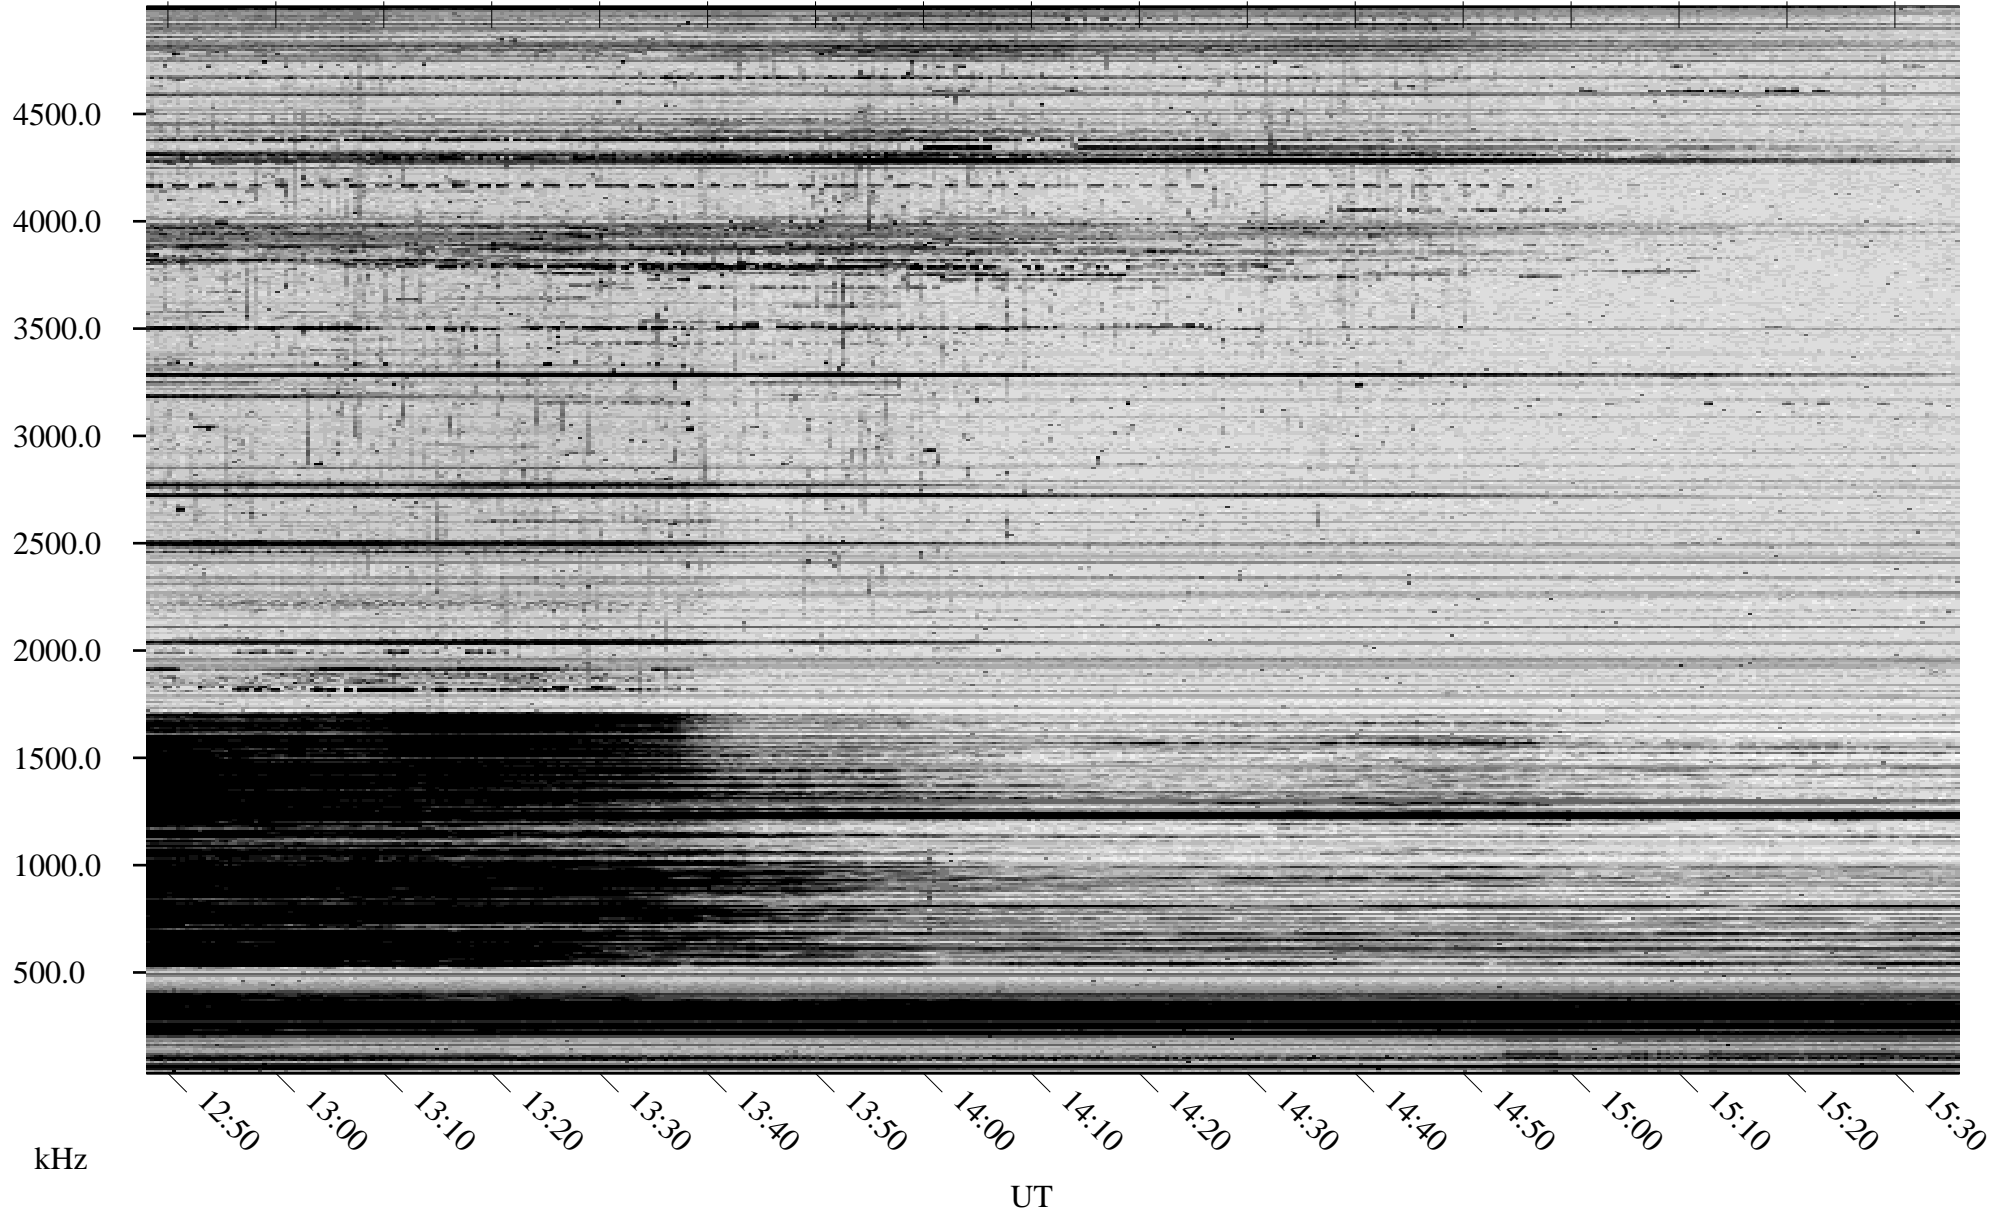

11/15/2006 Churchill, Manitoba

Linear Scale Black = 161 White = 15

CH06319L.R00m max_12

Page 1

11/15/2006 Churchill, Manitoba

Linear Scale Black = 161 White = 15

CH06319L.R00m max_12

Page 2

11/16/2006 Churchill, Manitoba

Linear Scale Black = 161 White = 15

CH06319L.R00m max_12

Page 3

11/16/2006 Churchill, Manitoba

Linear Scale Black = 161 White = 15

CH06319L.R00m max_12

Page 4

11/16/2006 Churchill, Manitoba

Linear Scale Black = 161 White = 15

CH06319L.R00m max_12

Page 5

11/16/2006 Churchill, Manitoba

Linear Scale Black = 161 White = 15

CH06319L.R00m max_12

Page 6

11/16/2006 Churchill, Manitoba

Linear Scale Black = 161 White = 15

CH06319L.R00m max_12

Page 7

11/16/2006 Churchill, Manitoba

Linear Scale Black = 161 White = 15

CH06319L.R00m max_12

Page 8