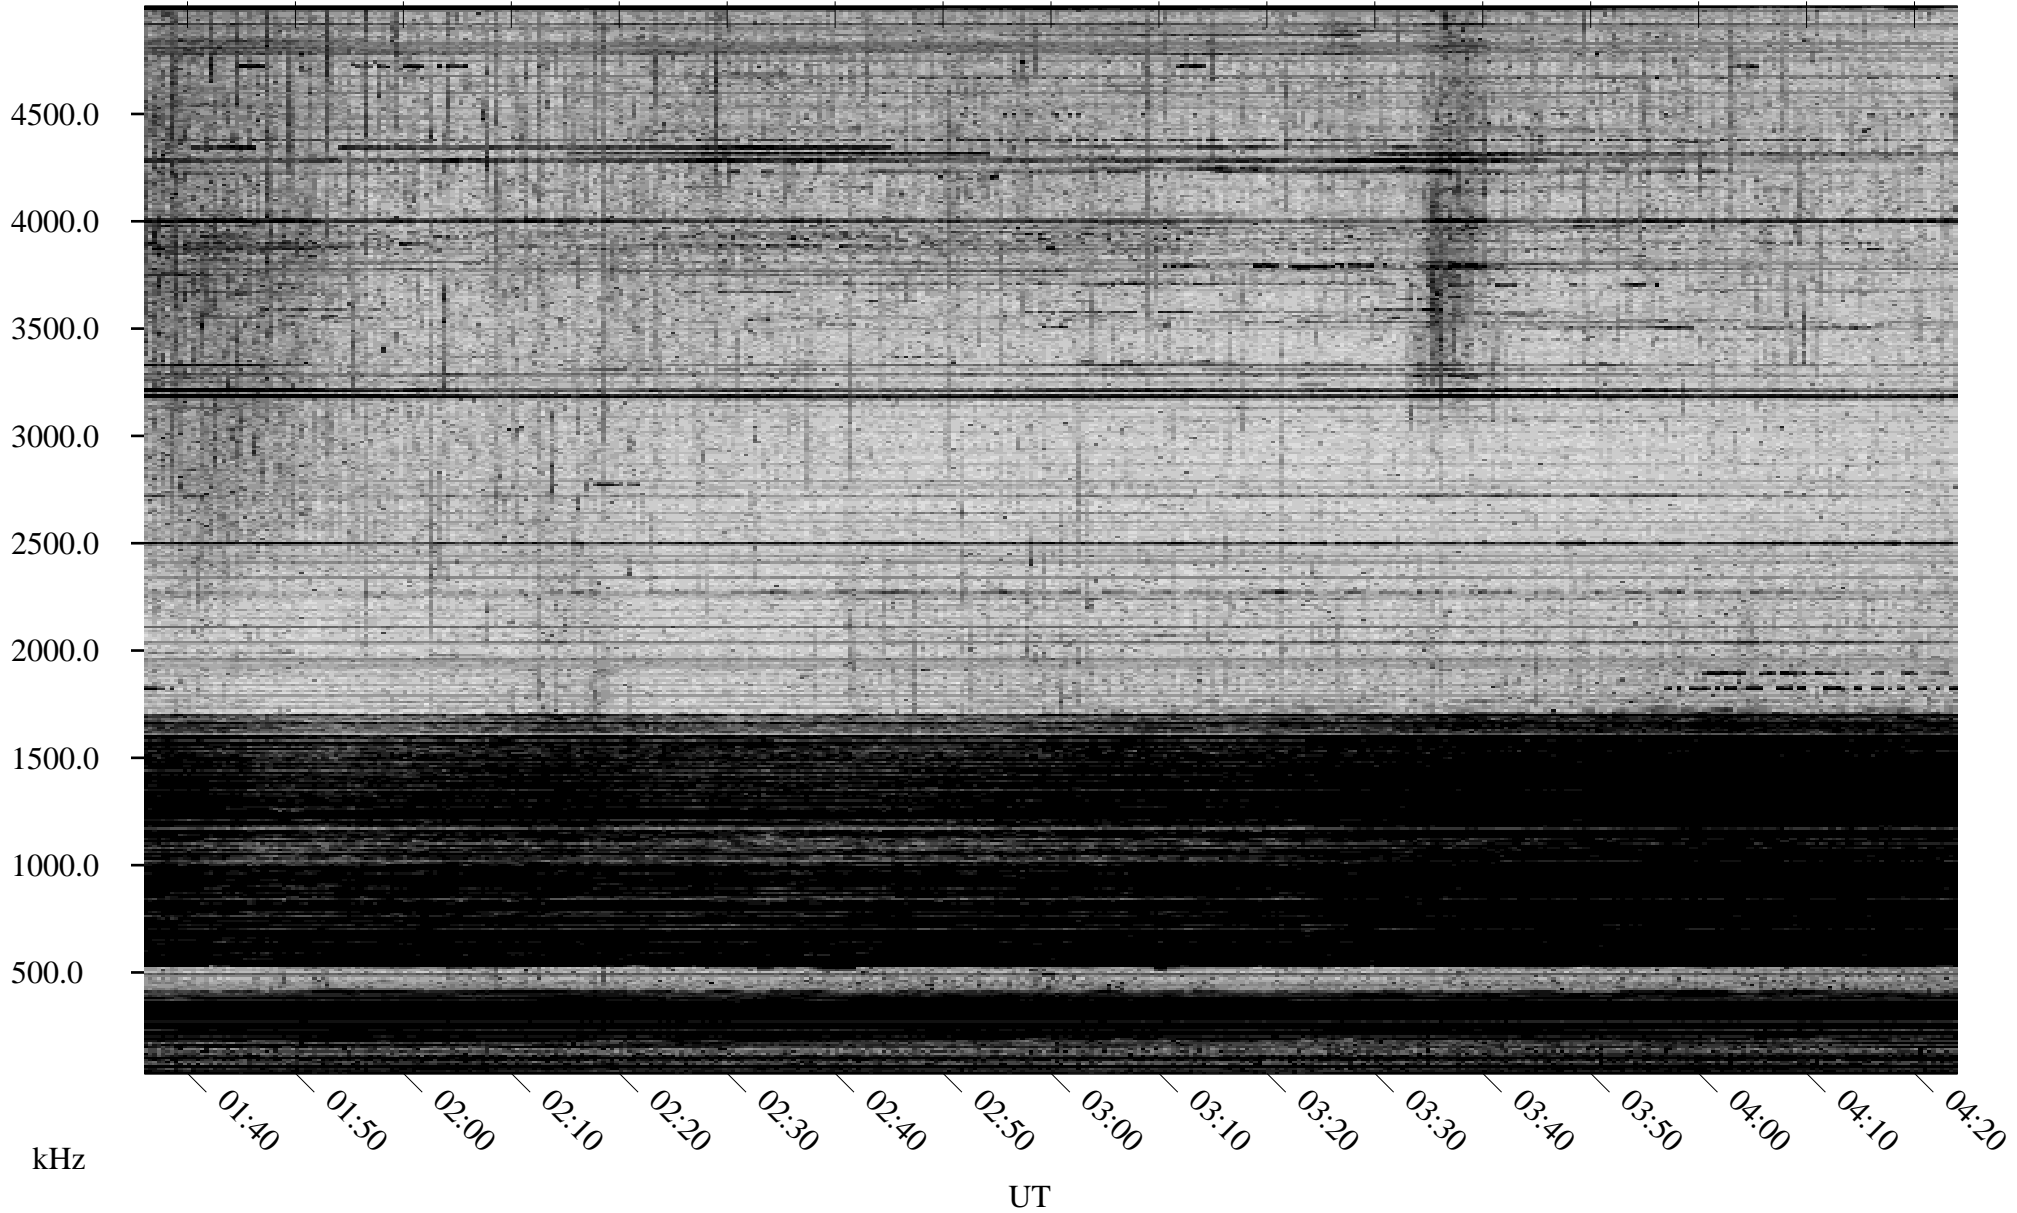

11/15/2006 Churchill, Manitoba

Linear Scale Black = 161 White = 15

CH06319L.R00m max_12

Page 1

11/15/2006 Churchill, Manitoba

Linear Scale Black = 161 White = 15

CH06319L.R00m max_12

Page 2

11/16/2006 Churchill, Manitoba

Linear Scale Black = 161 White = 15

CH06319L.R00m max_12

Page 3

11/16/2006 Churchill, Manitoba

Linear Scale Black = 161 White = 15

CH06319L.R00m max_12

Page 4

11/16/2006 Churchill, Manitoba

Linear Scale Black = 161 White = 15

CH06319L.R00m max_12

Page 5

11/16/2006 Churchill, Manitoba

Linear Scale Black = 161 White = 15

CH06319L.R00m max_12

Page 6

11/16/2006 Churchill, Manitoba

Linear Scale Black = 161 White = 15

CH06319L.R00m max_12

Page 7

11/16/2006 Churchill, Manitoba

Linear Scale Black = 161 White = 15

CH06319L.R00m max_12

Page 8