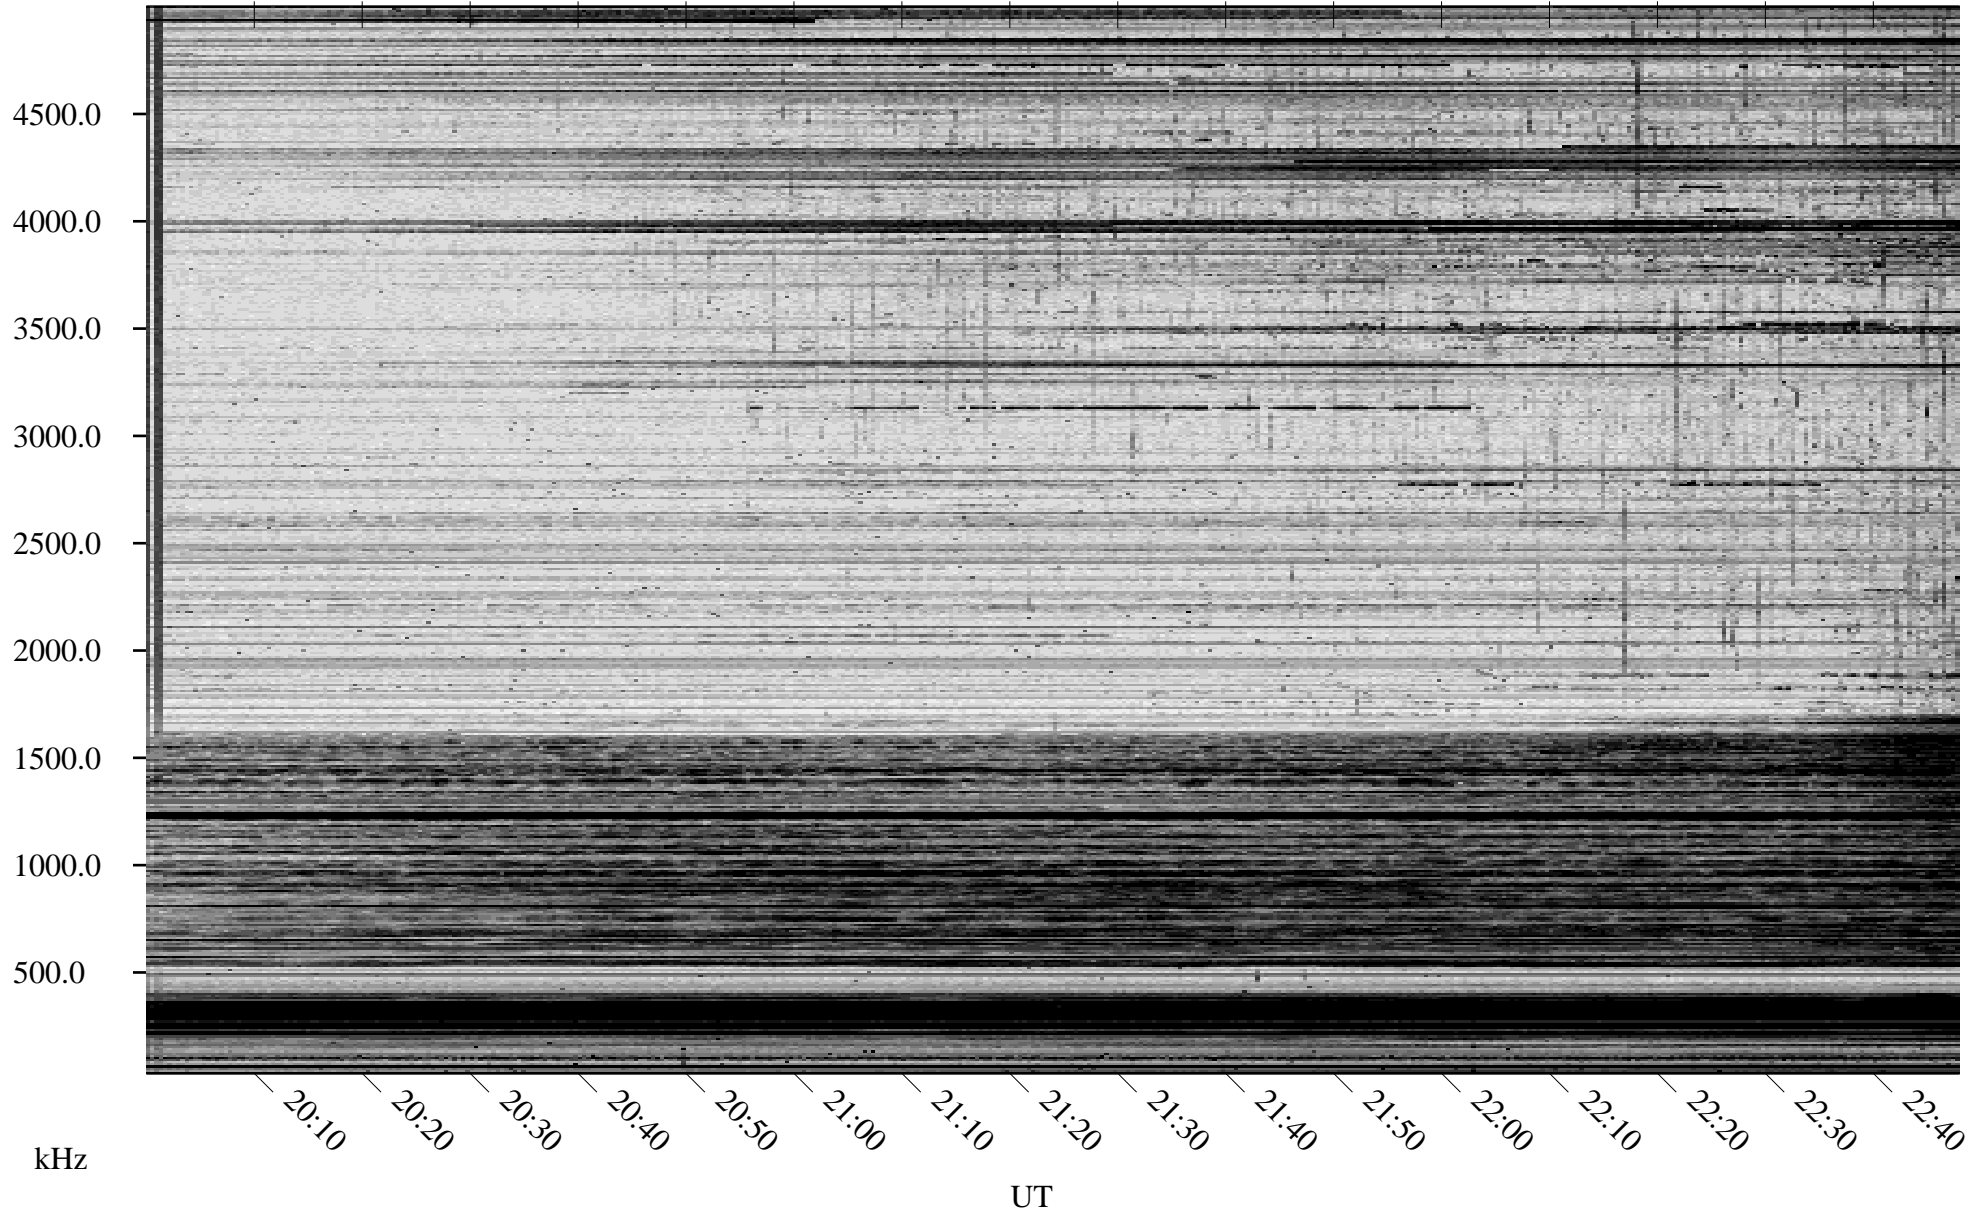

11/16/2006 Churchill, Manitoba

Linear Scale Black = 161 White = 15

CH06320L.R00m max_12

Page 1

11/16/2006 Churchill, Manitoba

Linear Scale Black = 161 White = 15

CH06320L.R00m max_12

Page 2

11/17/2006 Churchill, Manitoba

Linear Scale Black = 161 White = 15

CH06320L.R00m max_12

Page 3

11/17/2006 Churchill, Manitoba

Linear Scale Black = 161 White = 15

CH06320L.R00m max_12

Page 4

11/17/2006 Churchill, Manitoba

Linear Scale Black = 161 White = 15

CH06320L.R00m max_12

Page 5

11/17/2006 Churchill, Manitoba

Linear Scale Black = 161 White = 15

CH06320L.R00m max_12

Page 6

11/17/2006 Churchill, Manitoba

Linear Scale Black = 161 White = 15

CH06320L.R00m max_12

Page 7

11/17/2006 Churchill, Manitoba

Linear Scale Black = 161 White = 15

CH06320L.R00m max_12