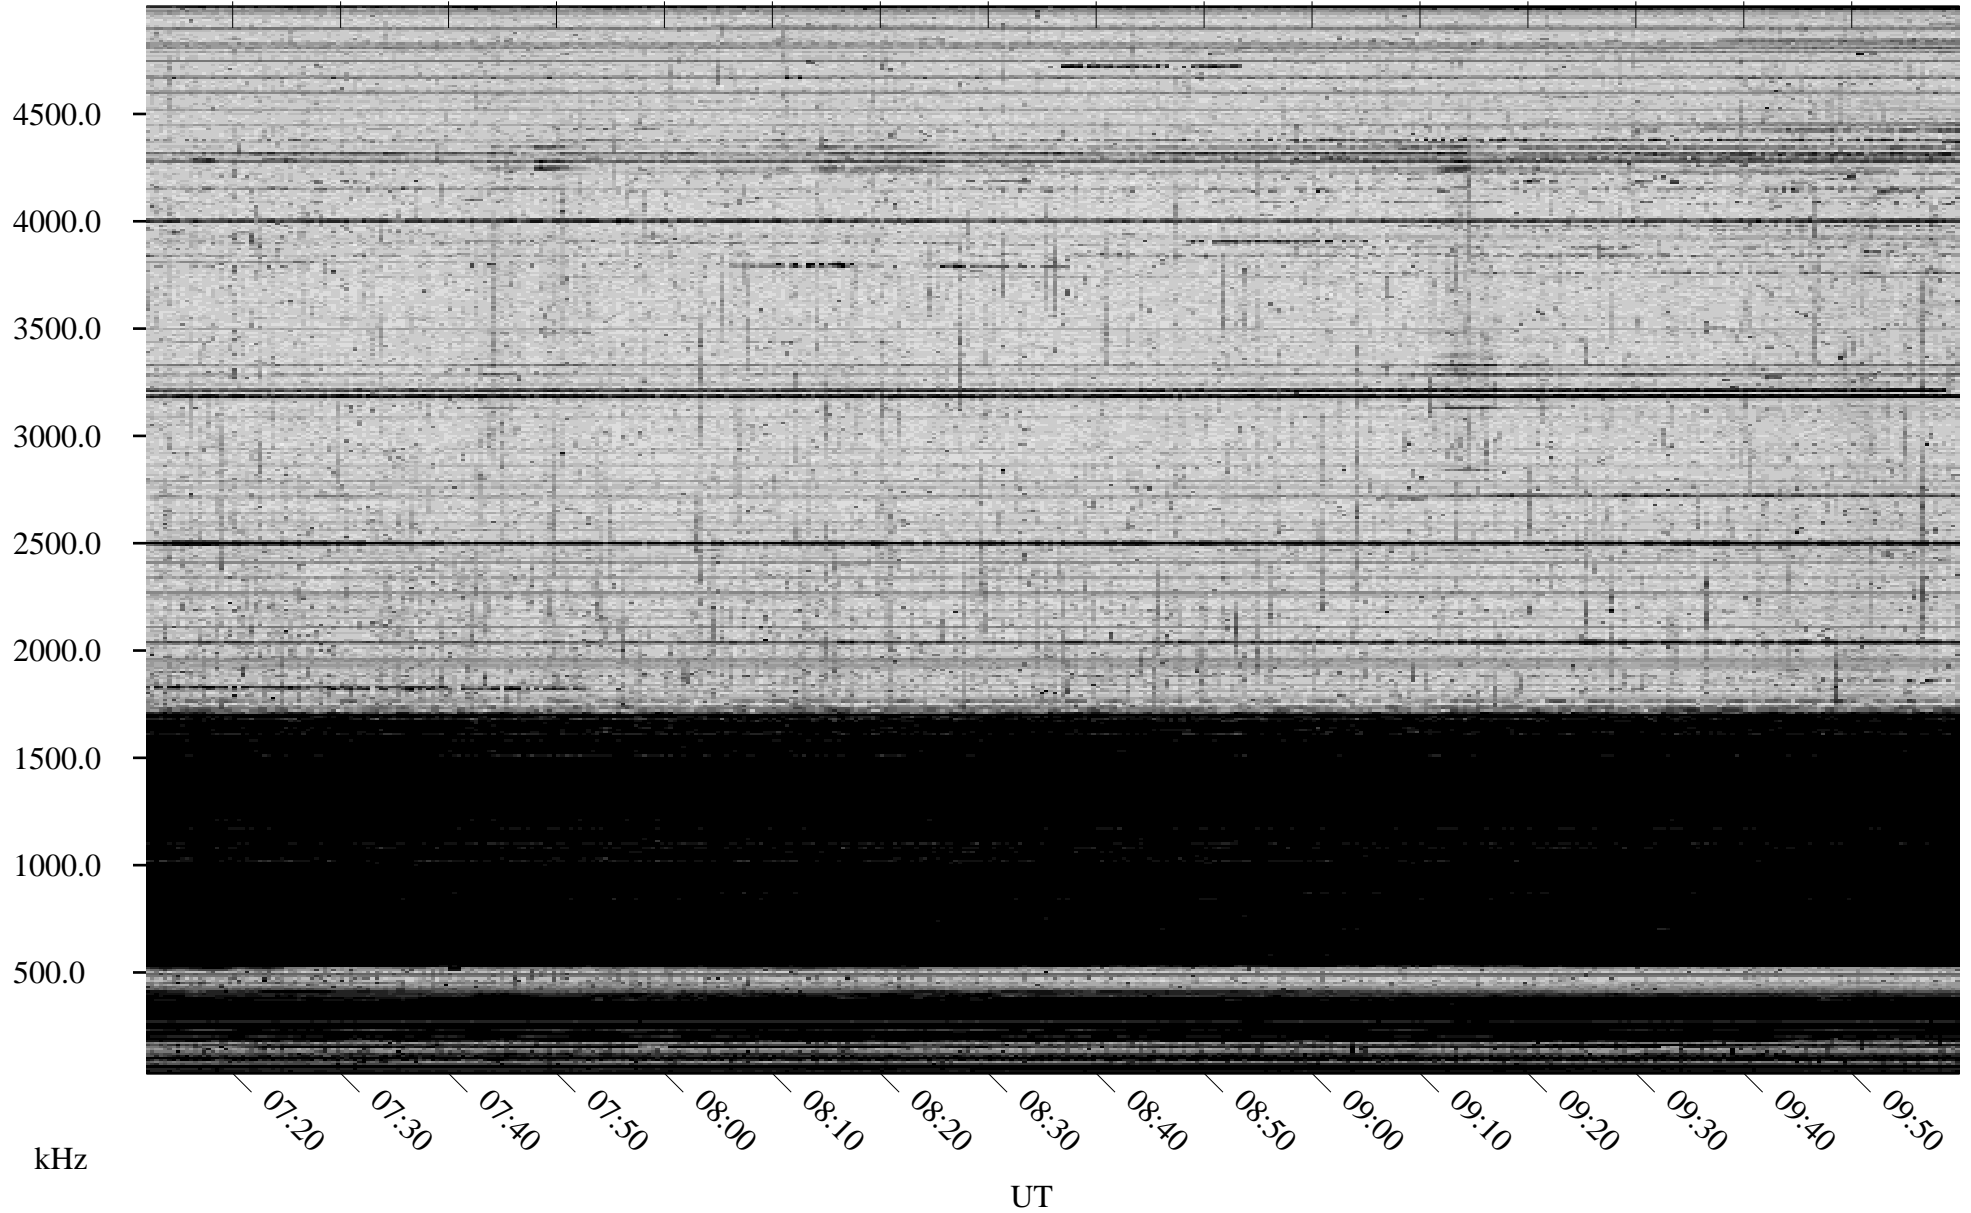

11/16/2006 Churchill, Manitoba

Linear Scale Black = 161 White = 15

CH06320L.R00m max_12

Page 1

11/16/2006 Churchill, Manitoba

Linear Scale Black = 161 White = 15

CH06320L.R00m max_12

Page 2

11/17/2006 Churchill, Manitoba

Linear Scale Black = 161 White = 15

CH06320L.R00m max_12

Page 3

11/17/2006 Churchill, Manitoba

Linear Scale Black = 161 White = 15

CH06320L.R00m max_12

Page 4

11/17/2006 Churchill, Manitoba

Linear Scale Black = 161 White = 15

CH06320L.R00m max_12

Page 5

11/17/2006 Churchill, Manitoba

Linear Scale Black = 161 White = 15

CH06320L.R00m max_12

Page 6

11/17/2006 Churchill, Manitoba

Linear Scale Black = 161 White = 15

CH06320L.R00m max_12

Page 7

11/17/2006 Churchill, Manitoba

Linear Scale Black = 161 White = 15

CH06320L.R00m max_12