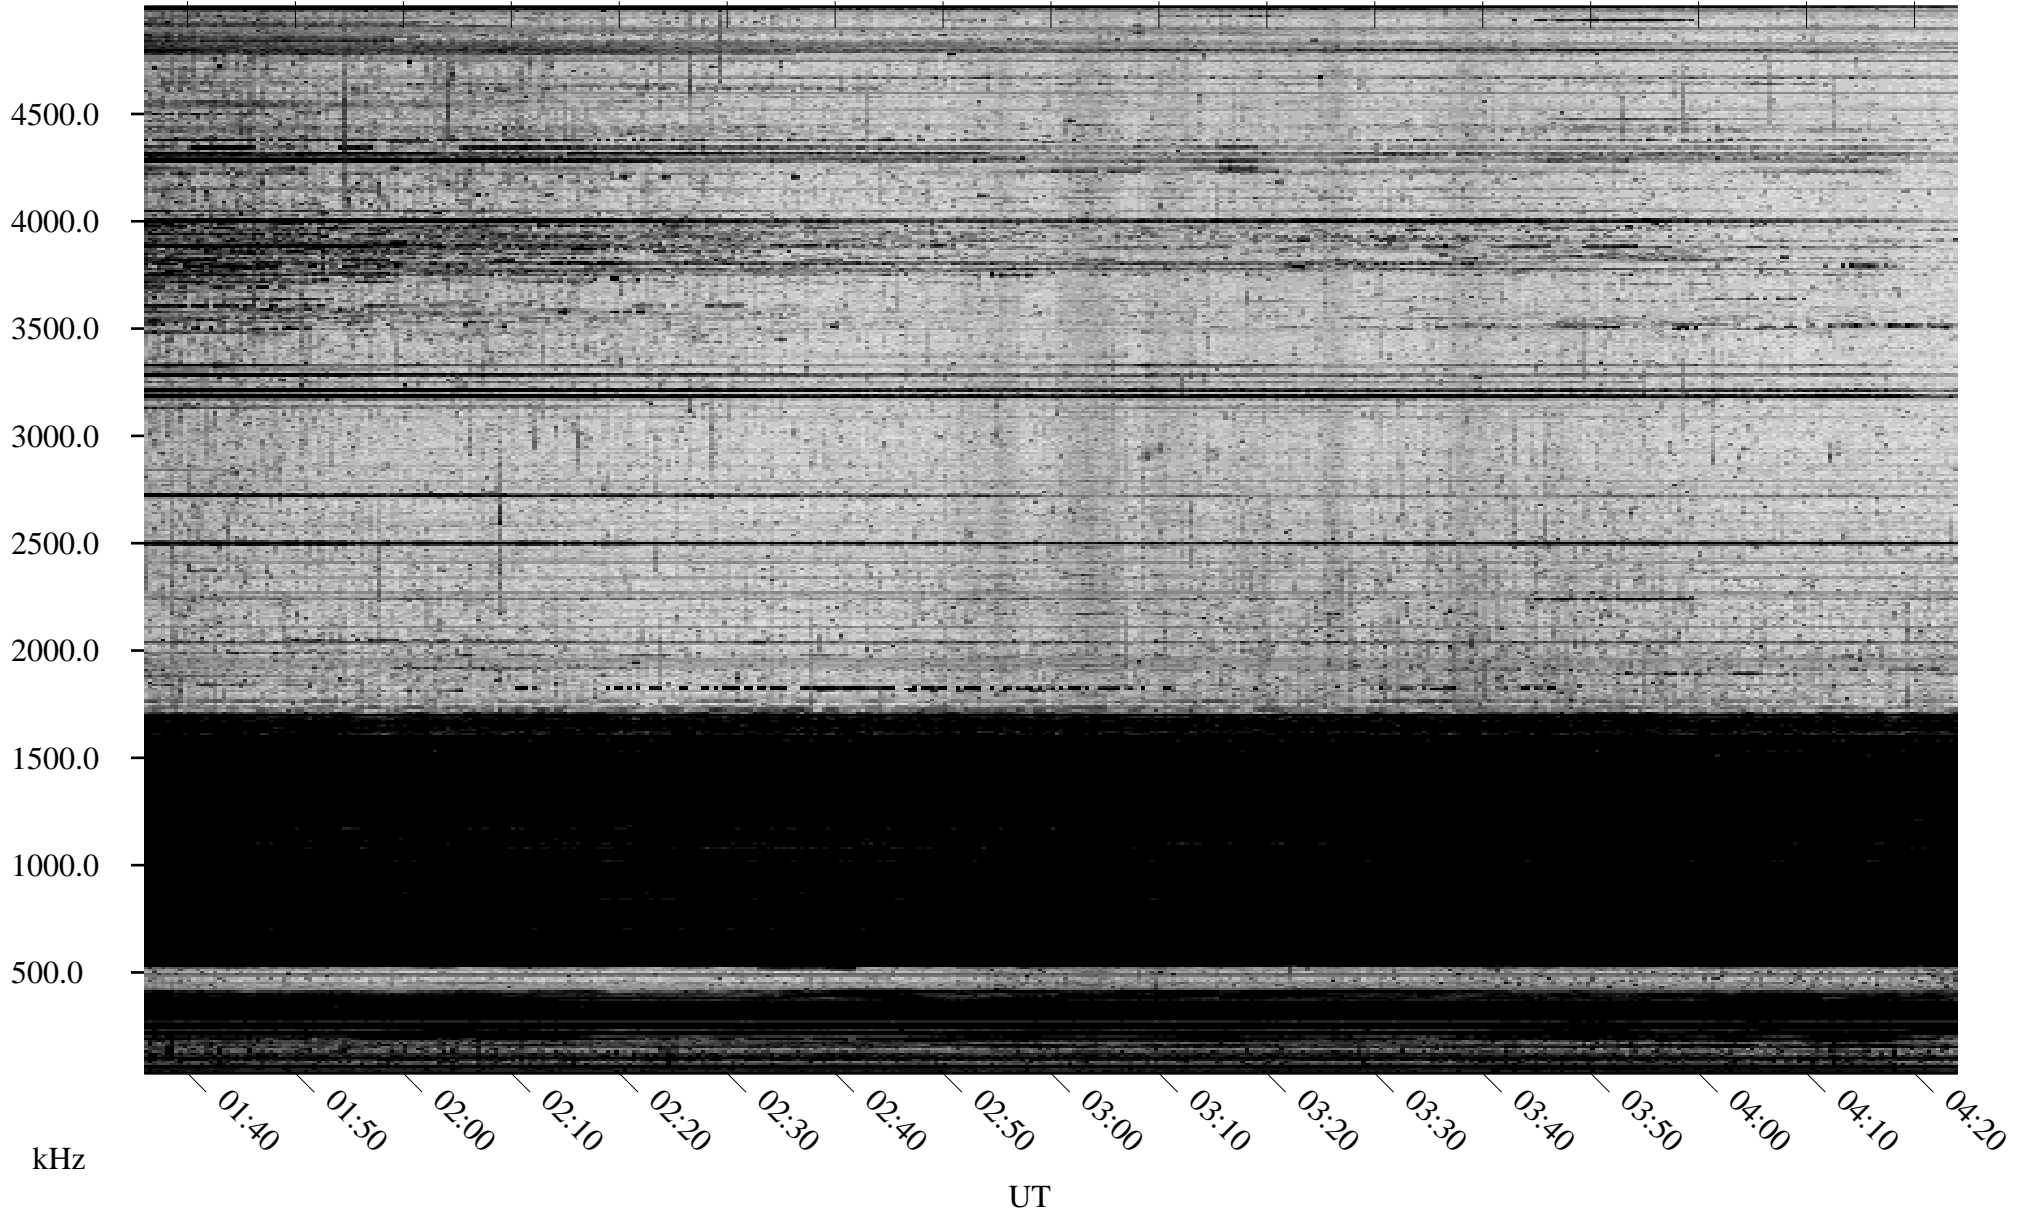

11/16/2006 Churchill, Manitoba

Linear Scale Black = 161 White = 15

CH06320L.R00m max_12

Page 1

11/16/2006 Churchill, Manitoba

Linear Scale Black = 161 White = 15

CH06320L.R00m max_12

Page 2

11/17/2006 Churchill, Manitoba

Linear Scale Black = 161 White = 15

CH06320L.R00m max_12

Page 3

11/17/2006 Churchill, Manitoba

Linear Scale Black = 161 White = 15

CH06320L.R00m max_12

Page 4

11/17/2006 Churchill, Manitoba

Linear Scale Black = 161 White = 15

CH06320L.R00m max_12

Page 5

11/17/2006 Churchill, Manitoba

Linear Scale Black = 161 White = 15

CH06320L.R00m max_12

Page 6

11/17/2006 Churchill, Manitoba

Linear Scale Black = 161 White = 15

CH06320L.R00m max_12

Page 7

11/17/2006 Churchill, Manitoba

Linear Scale Black = 161 White = 15

CH06320L.R00m max_12