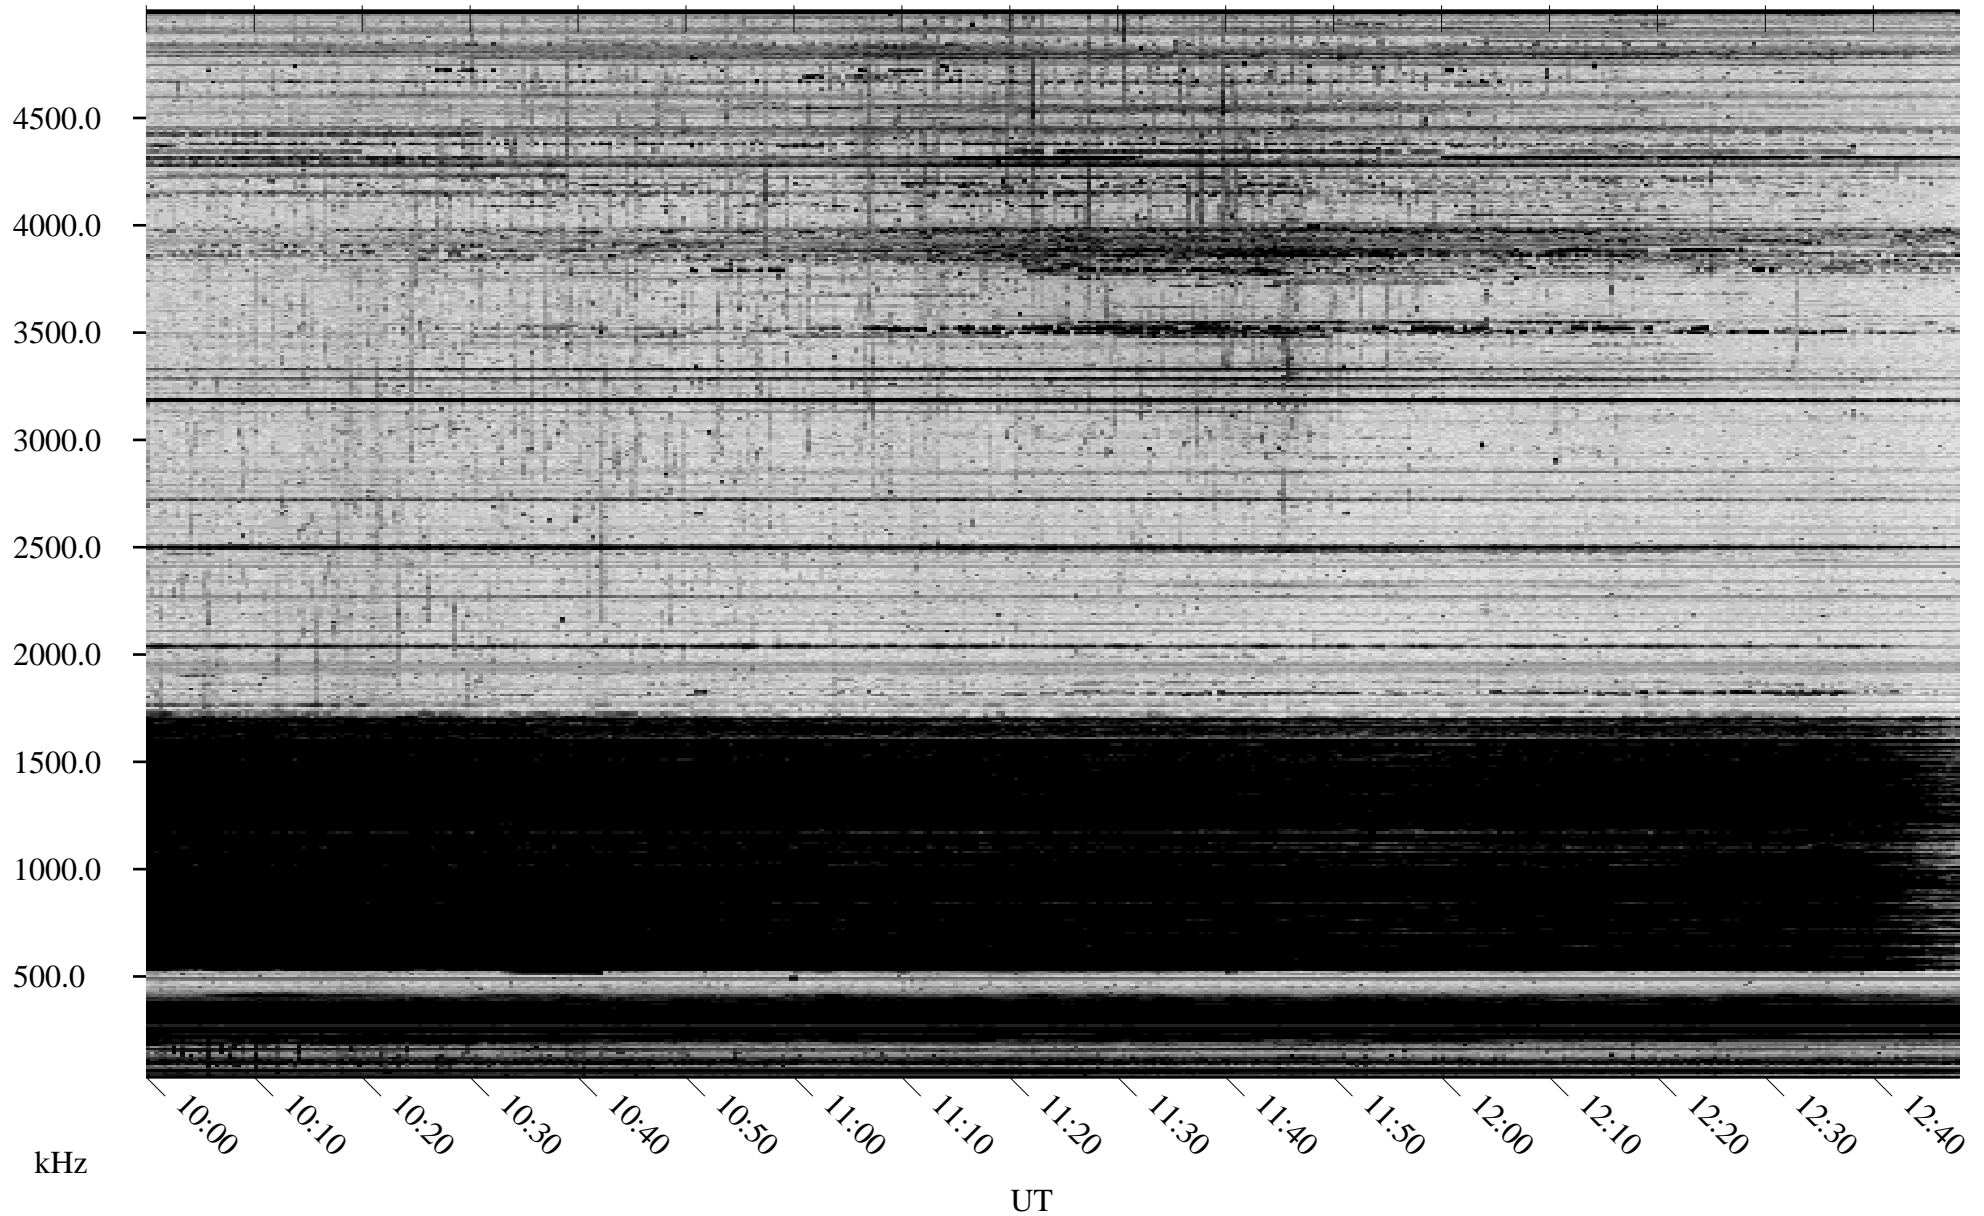

11/16/2006 Churchill, Manitoba

Linear Scale Black = 161 White = 15

CH06320L.R00m max_12

Page 1

11/16/2006 Churchill, Manitoba

Linear Scale Black = 161 White = 15

CH06320L.R00m max_12

Page 2

11/17/2006 Churchill, Manitoba

Linear Scale Black = 161 White = 15

CH06320L.R00m max_12

Page 3

11/17/2006 Churchill, Manitoba

Linear Scale Black = 161 White = 15

CH06320L.R00m max_12

Page 4

11/17/2006 Churchill, Manitoba

Linear Scale Black = 161 White = 15

CH06320L.R00m max_12

Page 5

11/17/2006 Churchill, Manitoba

Linear Scale Black = 161 White = 15

CH06320L.R00m max_12

Page 6

11/17/2006 Churchill, Manitoba

Linear Scale Black = 161 White = 15

CH06320L.R00m max_12

Page 7

11/17/2006 Churchill, Manitoba

Linear Scale Black = 161 White = 15

CH06320L.R00m max_12