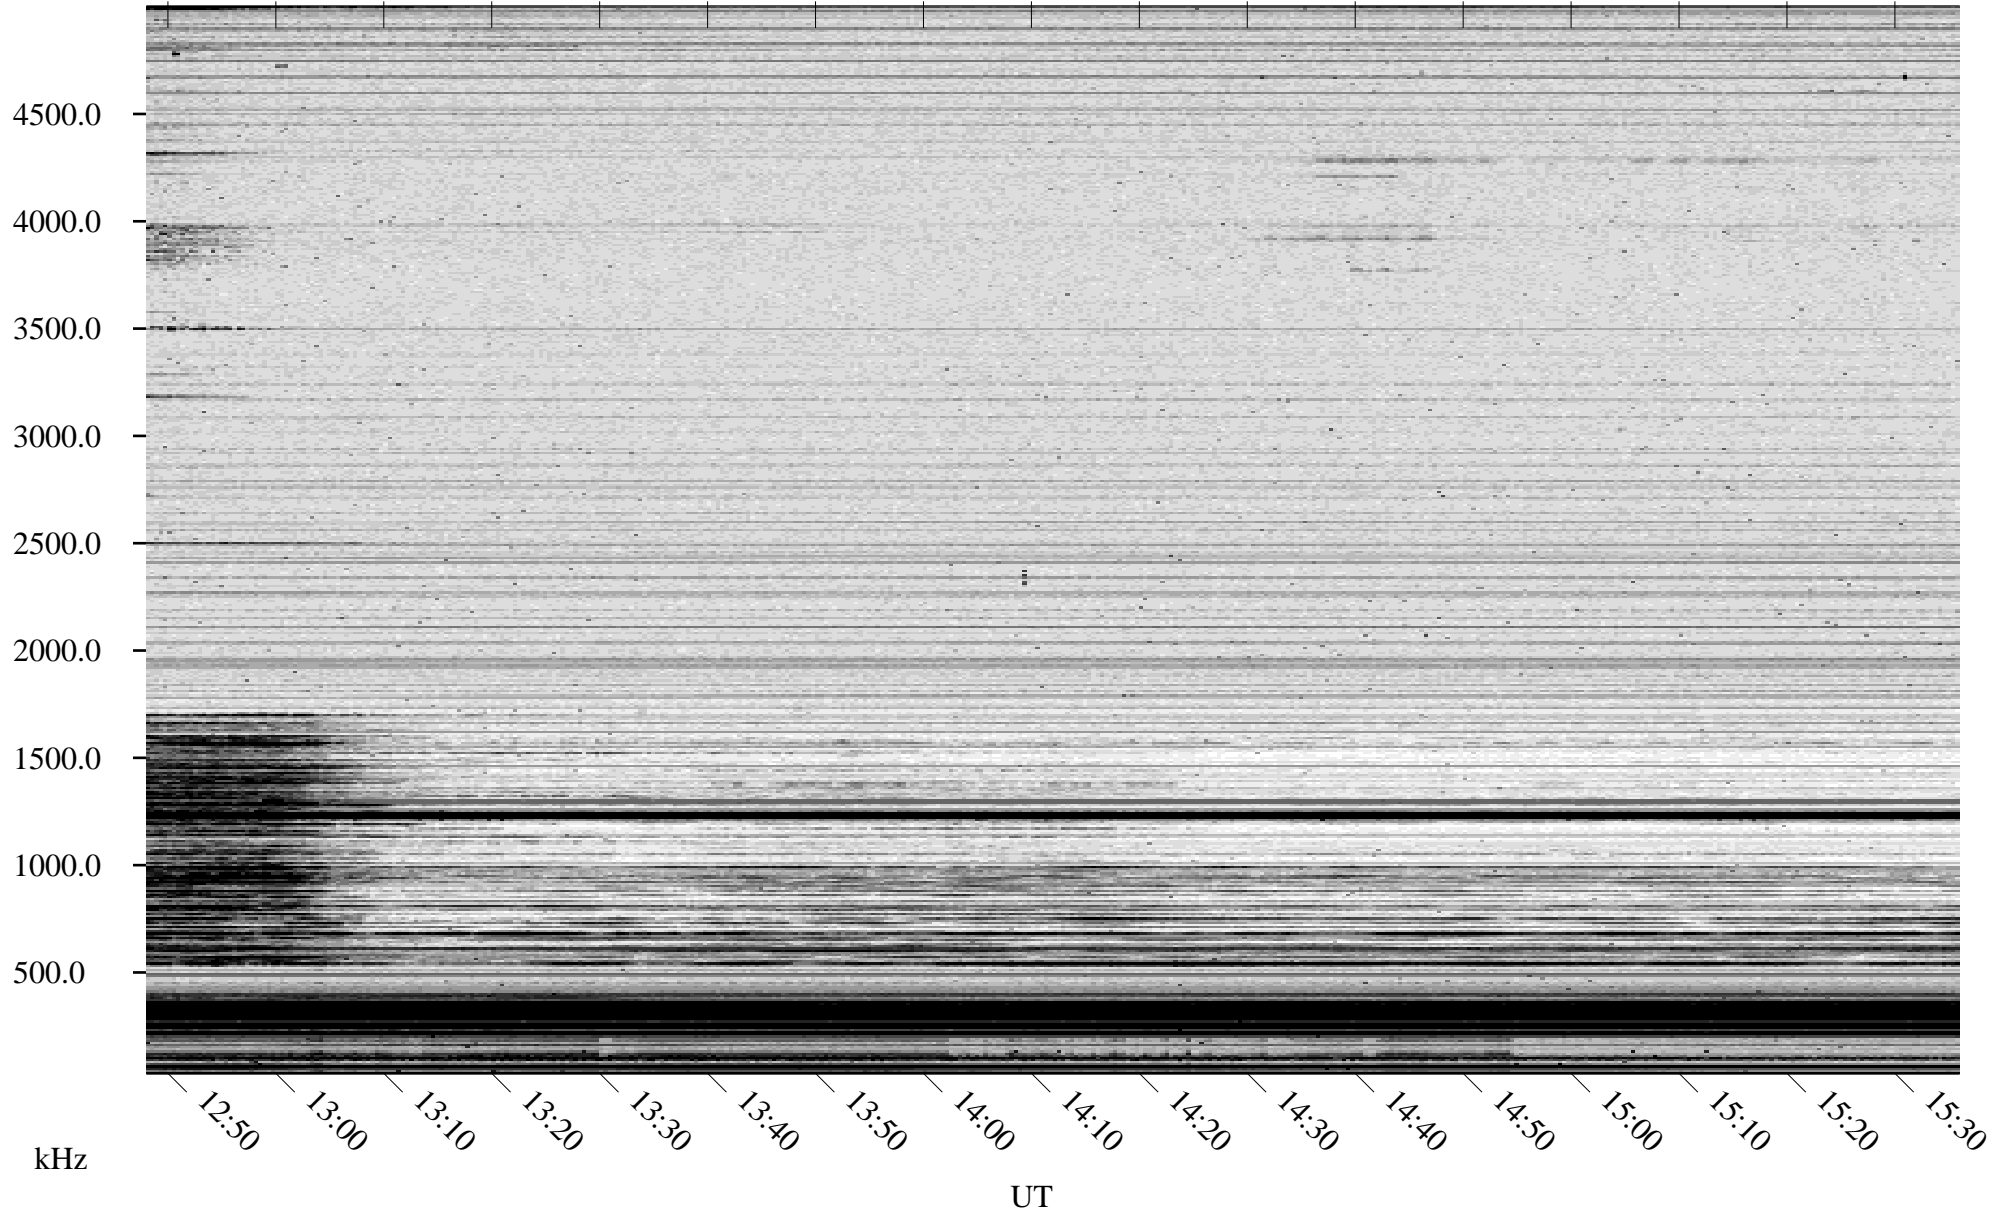

11/16/2006 Churchill, Manitoba

Linear Scale Black = 161 White = 15

CH06320L.R00m max_12

Page 1

11/16/2006 Churchill, Manitoba

Linear Scale Black = 161 White = 15

CH06320L.R00m max_12

Page 2

11/17/2006 Churchill, Manitoba

Linear Scale Black = 161 White = 15

CH06320L.R00m max_12

Page 3

11/17/2006 Churchill, Manitoba

Linear Scale Black = 161 White = 15

CH06320L.R00m max_12

Page 4

11/17/2006 Churchill, Manitoba

Linear Scale Black = 161 White = 15

CH06320L.R00m max_12

Page 5

11/17/2006 Churchill, Manitoba

Linear Scale Black = 161 White = 15

CH06320L.R00m max_12

Page 6

11/17/2006 Churchill, Manitoba

Linear Scale Black = 161 White = 15

CH06320L.R00m max_12

Page 7

11/17/2006 Churchill, Manitoba

Linear Scale Black = 161 White = 15

CH06320L.R00m max_12