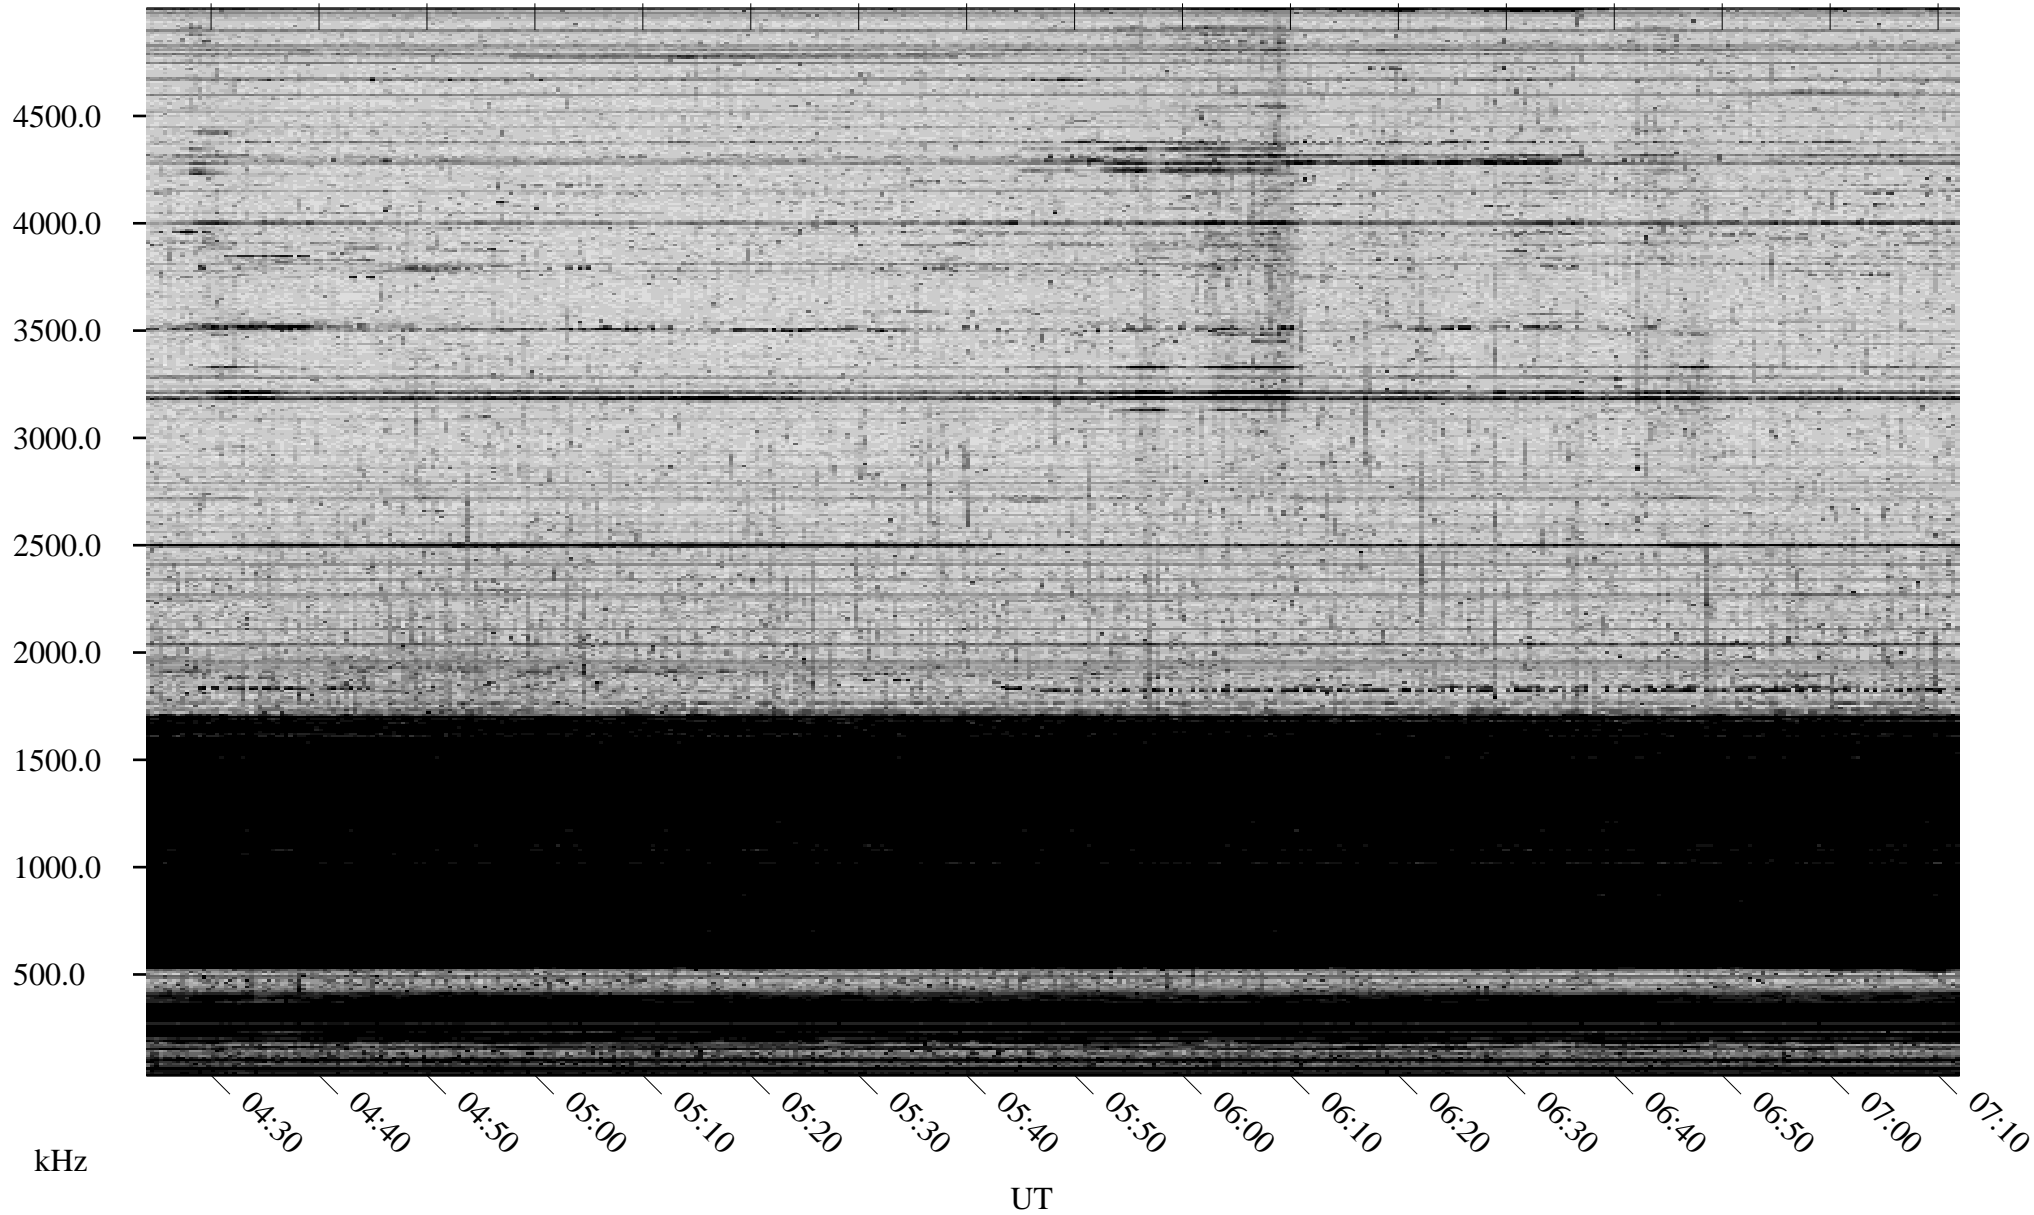

11/16/2006 Churchill, Manitoba

Linear Scale Black = 161 White = 15

CH06320L.R00m max_12

Page 1

11/16/2006 Churchill, Manitoba

Linear Scale Black = 161 White = 15

CH06320L.R00m max_12

Page 2

11/17/2006 Churchill, Manitoba

Linear Scale Black = 161 White = 15

CH06320L.R00m max_12

Page 3

11/17/2006 Churchill, Manitoba

Linear Scale Black = 161 White = 15

CH06320L.R00m max_12

Page 4

11/17/2006 Churchill, Manitoba

Linear Scale Black = 161 White = 15

CH06320L.R00m max_12

Page 5

11/17/2006 Churchill, Manitoba

Linear Scale Black = 161 White = 15

CH06320L.R00m max_12

Page 6

11/17/2006 Churchill, Manitoba

Linear Scale Black = 161 White = 15

CH06320L.R00m max_12

Page 7

11/17/2006 Churchill, Manitoba

Linear Scale Black = 161 White = 15

CH06320L.R00m max_12