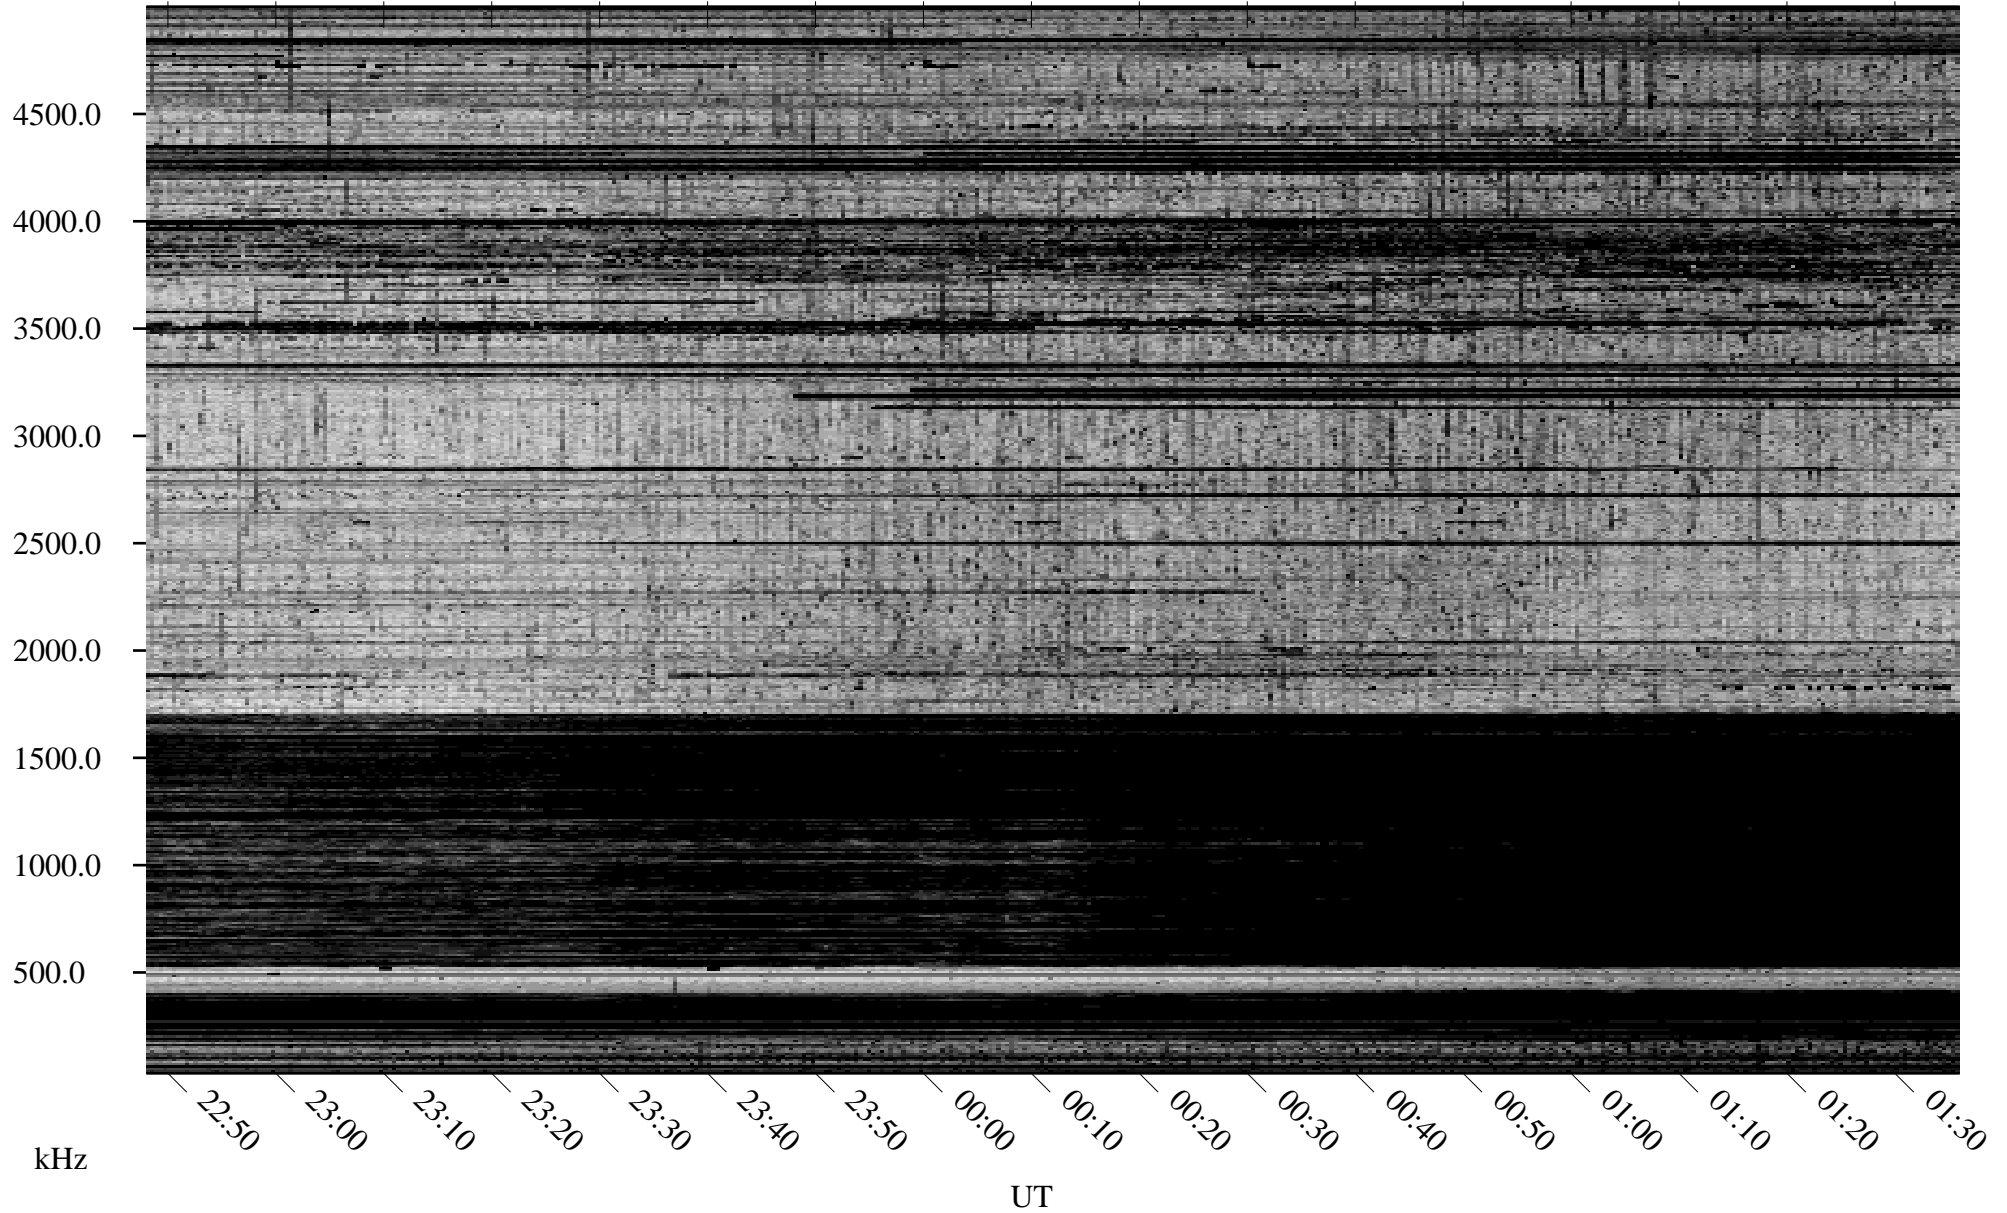

11/16/2006 Churchill, Manitoba

Linear Scale Black = 161 White = 15

CH06320L.R00m max_12

Page 1

11/16/2006 Churchill, Manitoba

Linear Scale Black = 161 White = 15

CH06320L.R00m max_12

Page 2

11/17/2006 Churchill, Manitoba

Linear Scale Black = 161 White = 15

CH06320L.R00m max_12

Page 3

11/17/2006 Churchill, Manitoba

Linear Scale Black = 161 White = 15

CH06320L.R00m max_12

Page 4

11/17/2006 Churchill, Manitoba

Linear Scale Black = 161 White = 15

CH06320L.R00m max_12

Page 5

11/17/2006 Churchill, Manitoba

Linear Scale Black = 161 White = 15

CH06320L.R00m max_12

Page 6

11/17/2006 Churchill, Manitoba

Linear Scale Black = 161 White = 15

CH06320L.R00m max_12

Page 7

11/17/2006 Churchill, Manitoba

Linear Scale Black = 161 White = 15

CH06320L.R00m max_12