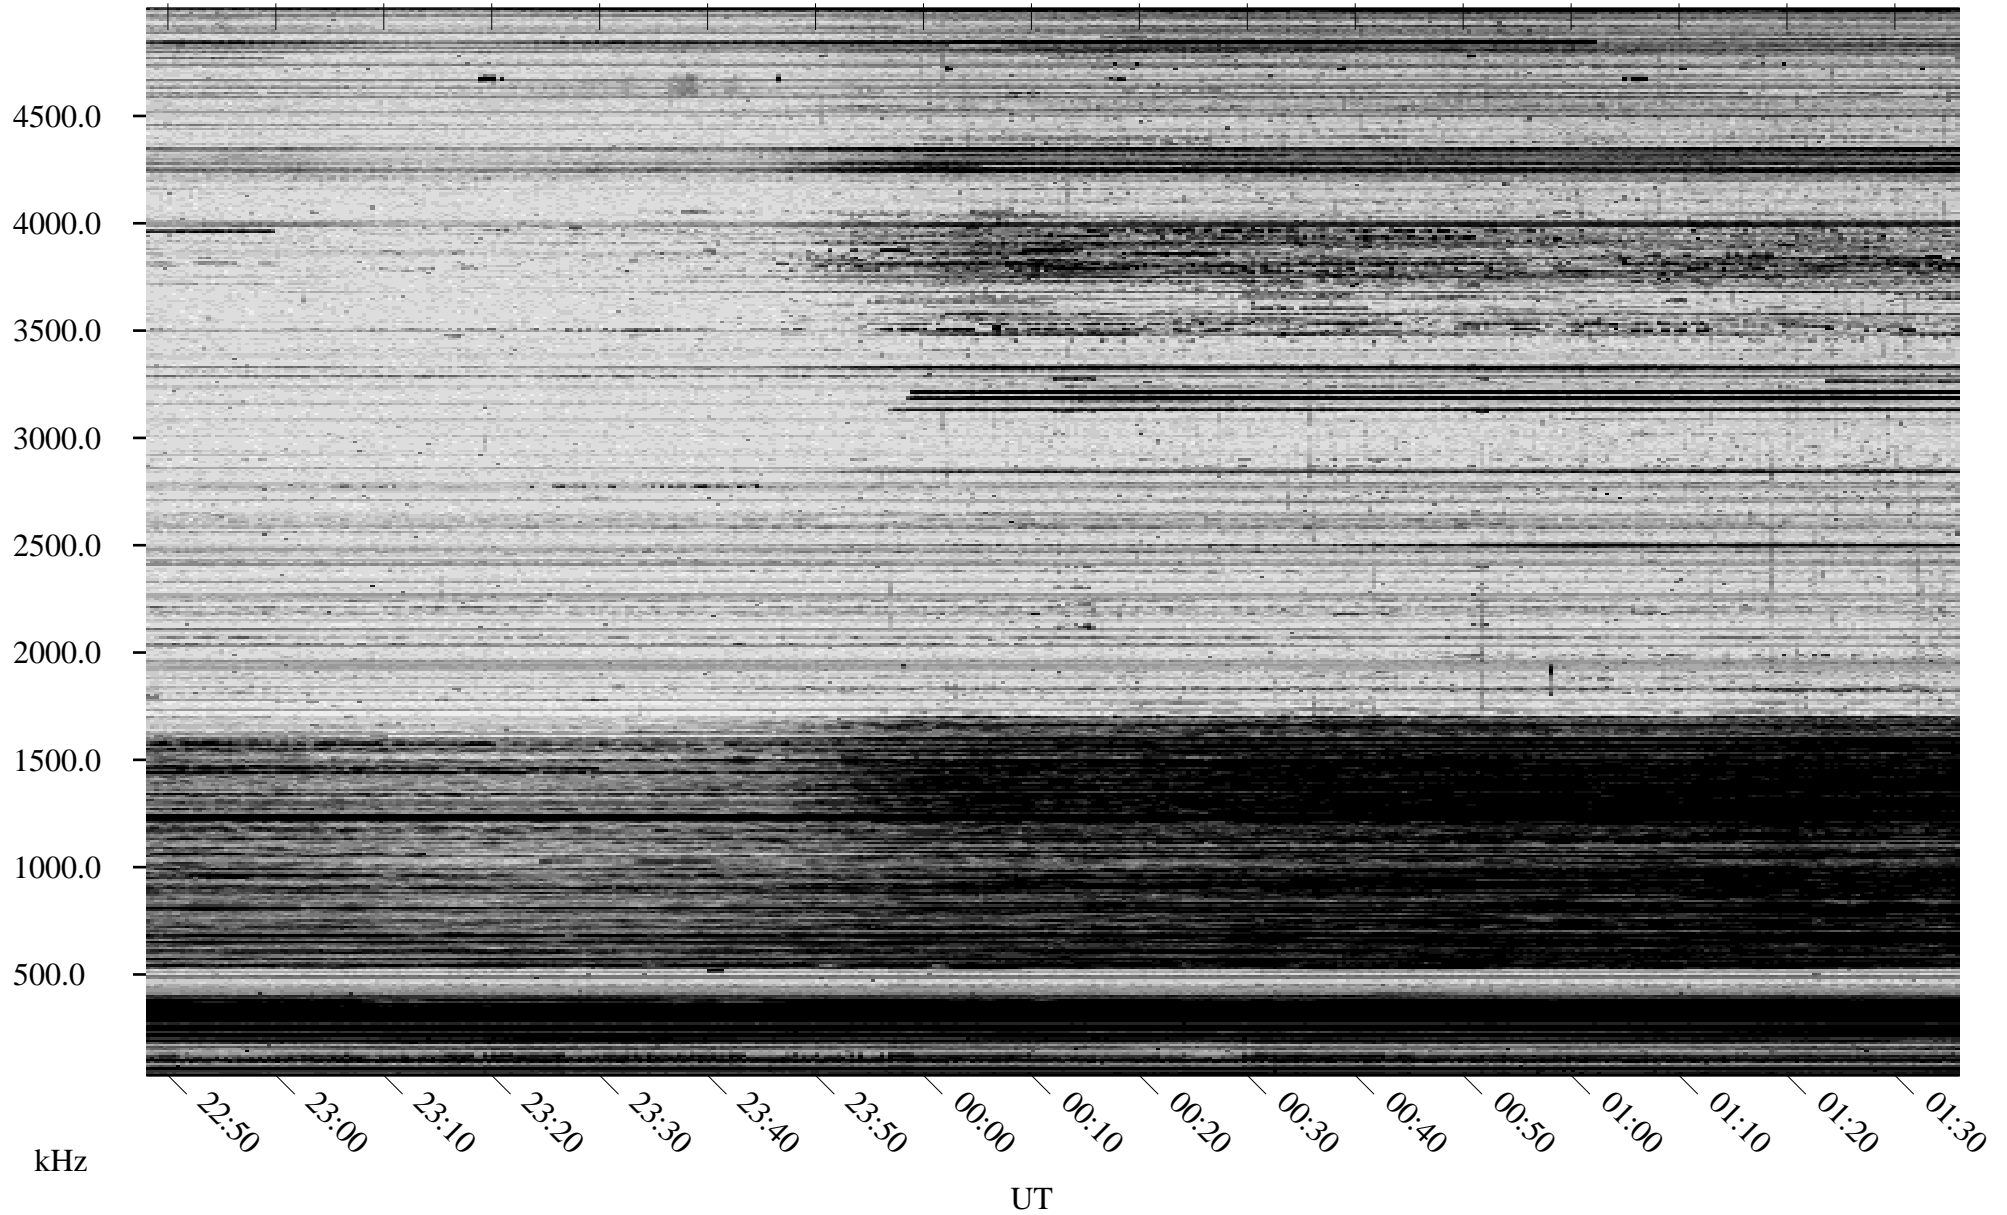

11/17/2006 Churchill, Manitoba

Linear Scale Black = 161 White = 15

CH06321L.R00m max_12

Page 1

11/17/2006 Churchill, Manitoba

Linear Scale Black = 161 White = 15

CH06321L.R00m max_12

Page 2

11/18/2006 Churchill, Manitoba

Linear Scale Black = 161 White = 15

CH06321L.R00m max_12

Page 3

11/18/2006 Churchill, Manitoba

Linear Scale Black = 161 White = 15

CH06321L.R00m max_12

Page 4

11/18/2006 Churchill, Manitoba

Linear Scale Black = 161 White = 15

CH06321L.R00m max_12

Page 5

11/18/2006 Churchill, Manitoba

Linear Scale Black = 161 White = 15

CH06321L.R00m max_12

Page 6

11/18/2006 Churchill, Manitoba

Linear Scale Black = 161 White = 15

CH06321L.R00m max_12

Page 7

11/18/2006 Churchill, Manitoba

Linear Scale Black = 161 White = 15

CH06321L.R00m max_12

Page 8