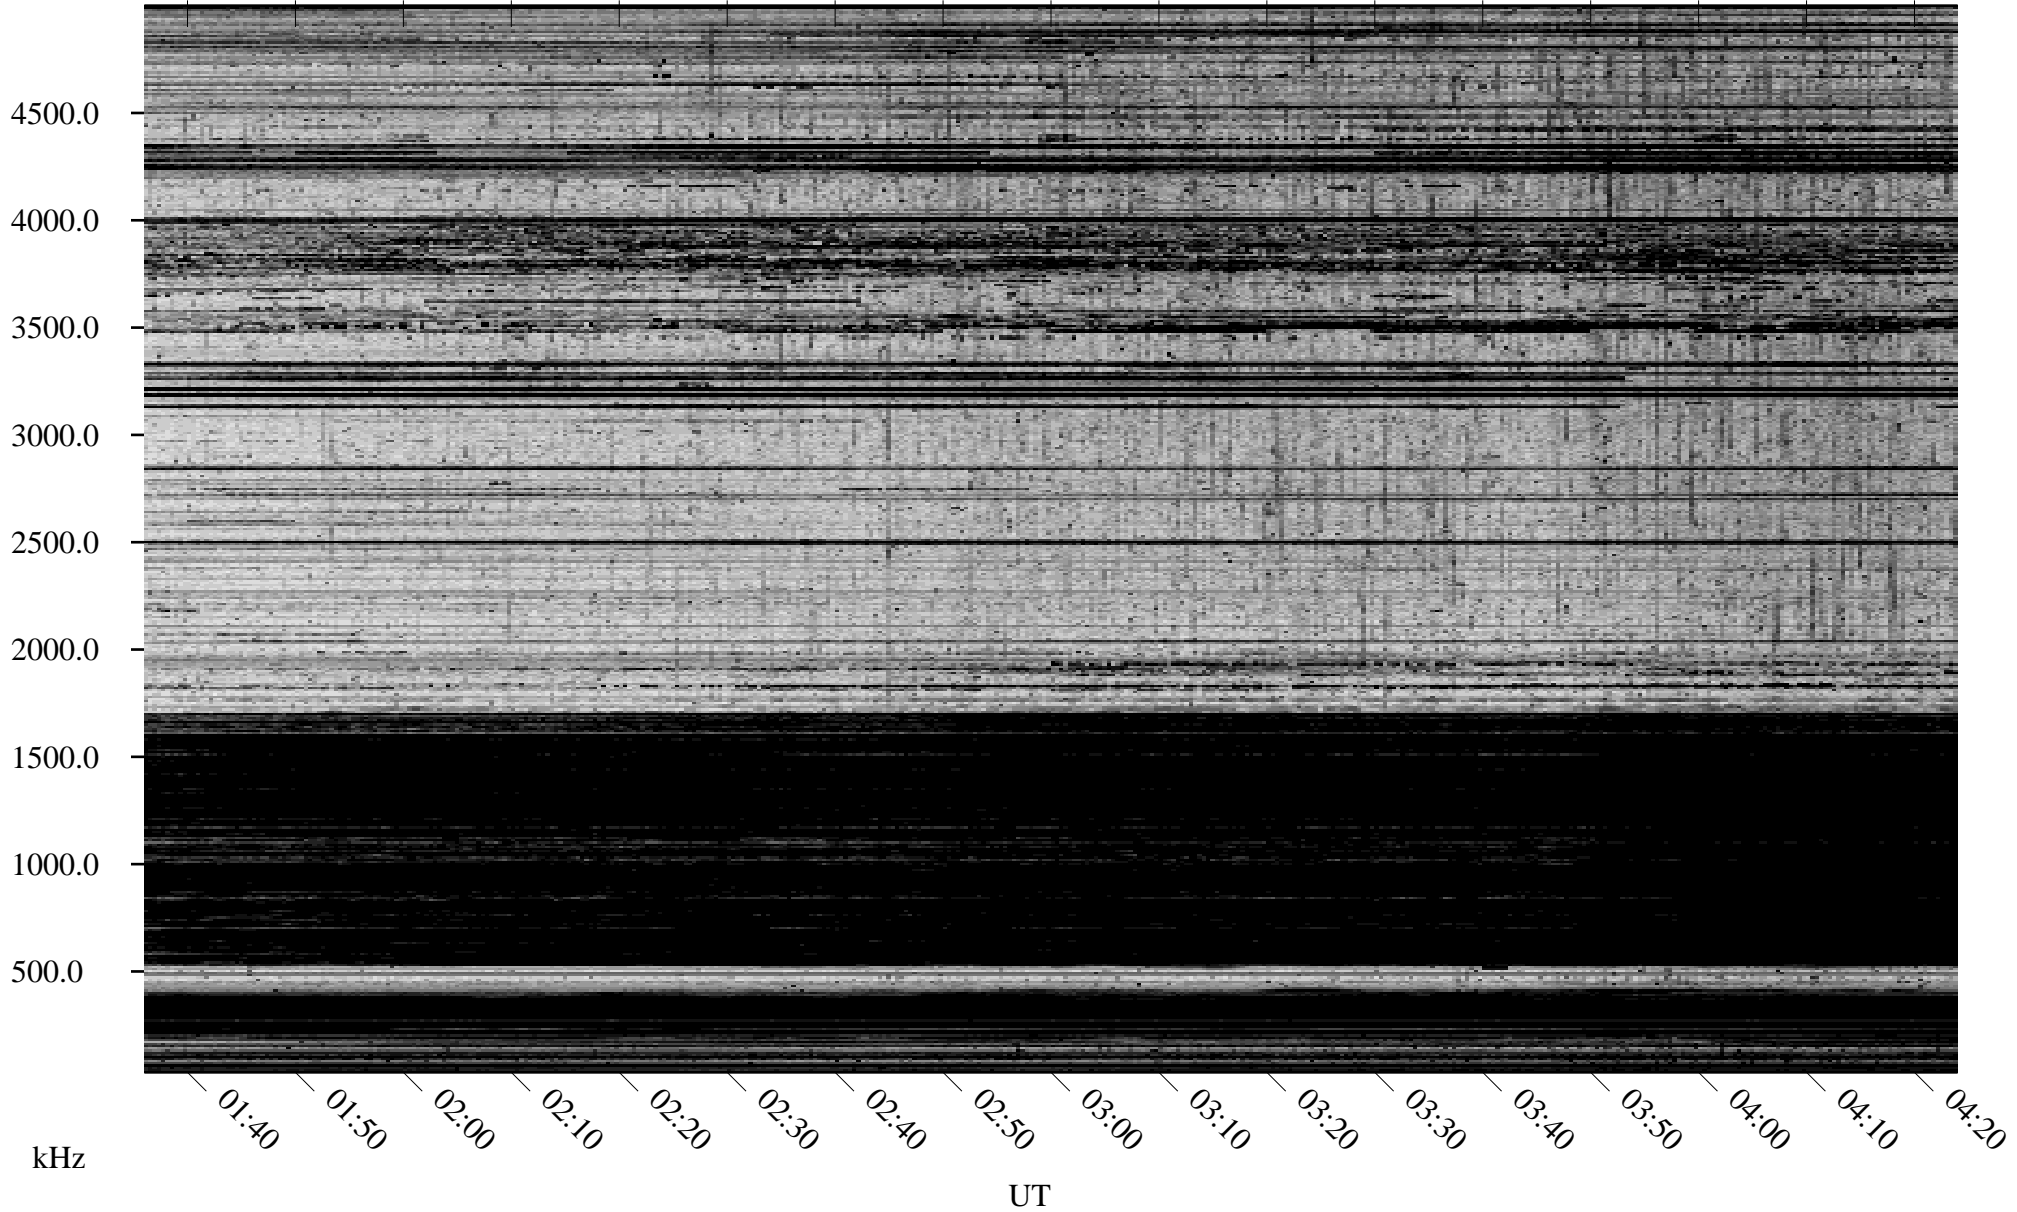

11/17/2006 Churchill, Manitoba

Linear Scale Black = 161 White = 15

CH06321L.R00m max_12

Page 1

11/17/2006 Churchill, Manitoba

Linear Scale Black = 161 White = 15

CH06321L.R00m max_12

Page 2

11/18/2006 Churchill, Manitoba

Linear Scale Black = 161 White = 15

CH06321L.R00m max_12

Page 3

11/18/2006 Churchill, Manitoba

Linear Scale Black = 161 White = 15

CH06321L.R00m max_12

Page 4

11/18/2006 Churchill, Manitoba

Linear Scale Black = 161 White = 15

CH06321L.R00m max_12

Page 5

11/18/2006 Churchill, Manitoba

Linear Scale Black = 161 White = 15

CH06321L.R00m max_12

Page 6

11/18/2006 Churchill, Manitoba

Linear Scale Black = 161 White = 15

CH06321L.R00m max_12

Page 7

11/18/2006 Churchill, Manitoba

Linear Scale Black = 161 White = 15

CH06321L.R00m max_12

Page 8