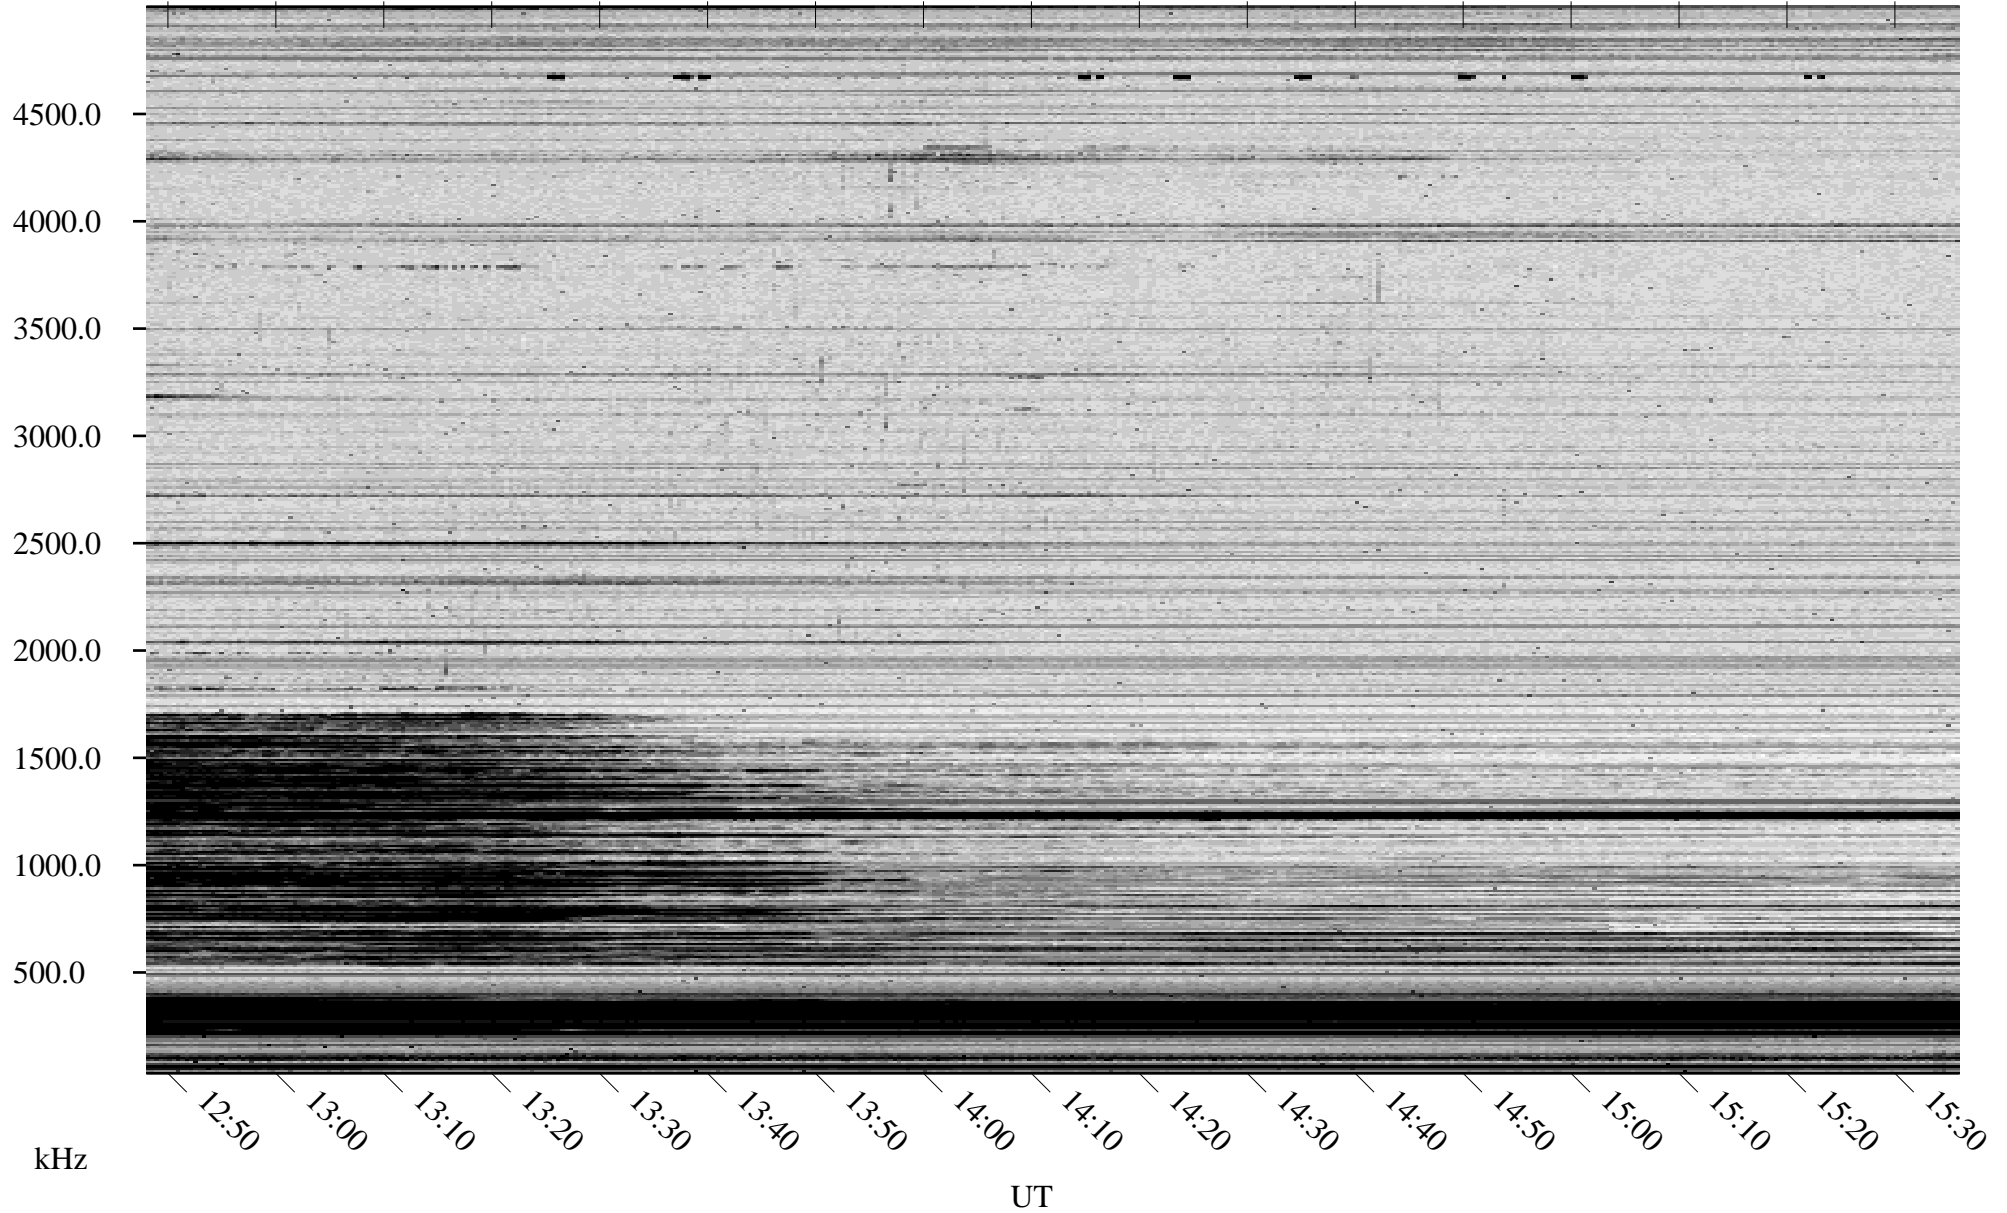

11/17/2006 Churchill, Manitoba

Linear Scale Black = 161 White = 15

CH06321L.R00m max_12

Page 1

11/17/2006 Churchill, Manitoba

Linear Scale Black = 161 White = 15

CH06321L.R00m max_12

Page 2

11/18/2006 Churchill, Manitoba

Linear Scale Black = 161 White = 15

CH06321L.R00m max_12

Page 3

11/18/2006 Churchill, Manitoba

Linear Scale Black = 161 White = 15

CH06321L.R00m max_12

Page 4

11/18/2006 Churchill, Manitoba

Linear Scale Black = 161 White = 15

CH06321L.R00m max_12

Page 5

11/18/2006 Churchill, Manitoba

Linear Scale Black = 161 White = 15

CH06321L.R00m max_12

Page 6

11/18/2006 Churchill, Manitoba

Linear Scale Black = 161 White = 15

CH06321L.R00m max_12

Page 7

11/18/2006 Churchill, Manitoba

Linear Scale Black = 161 White = 15

CH06321L.R00m max_12

Page 8