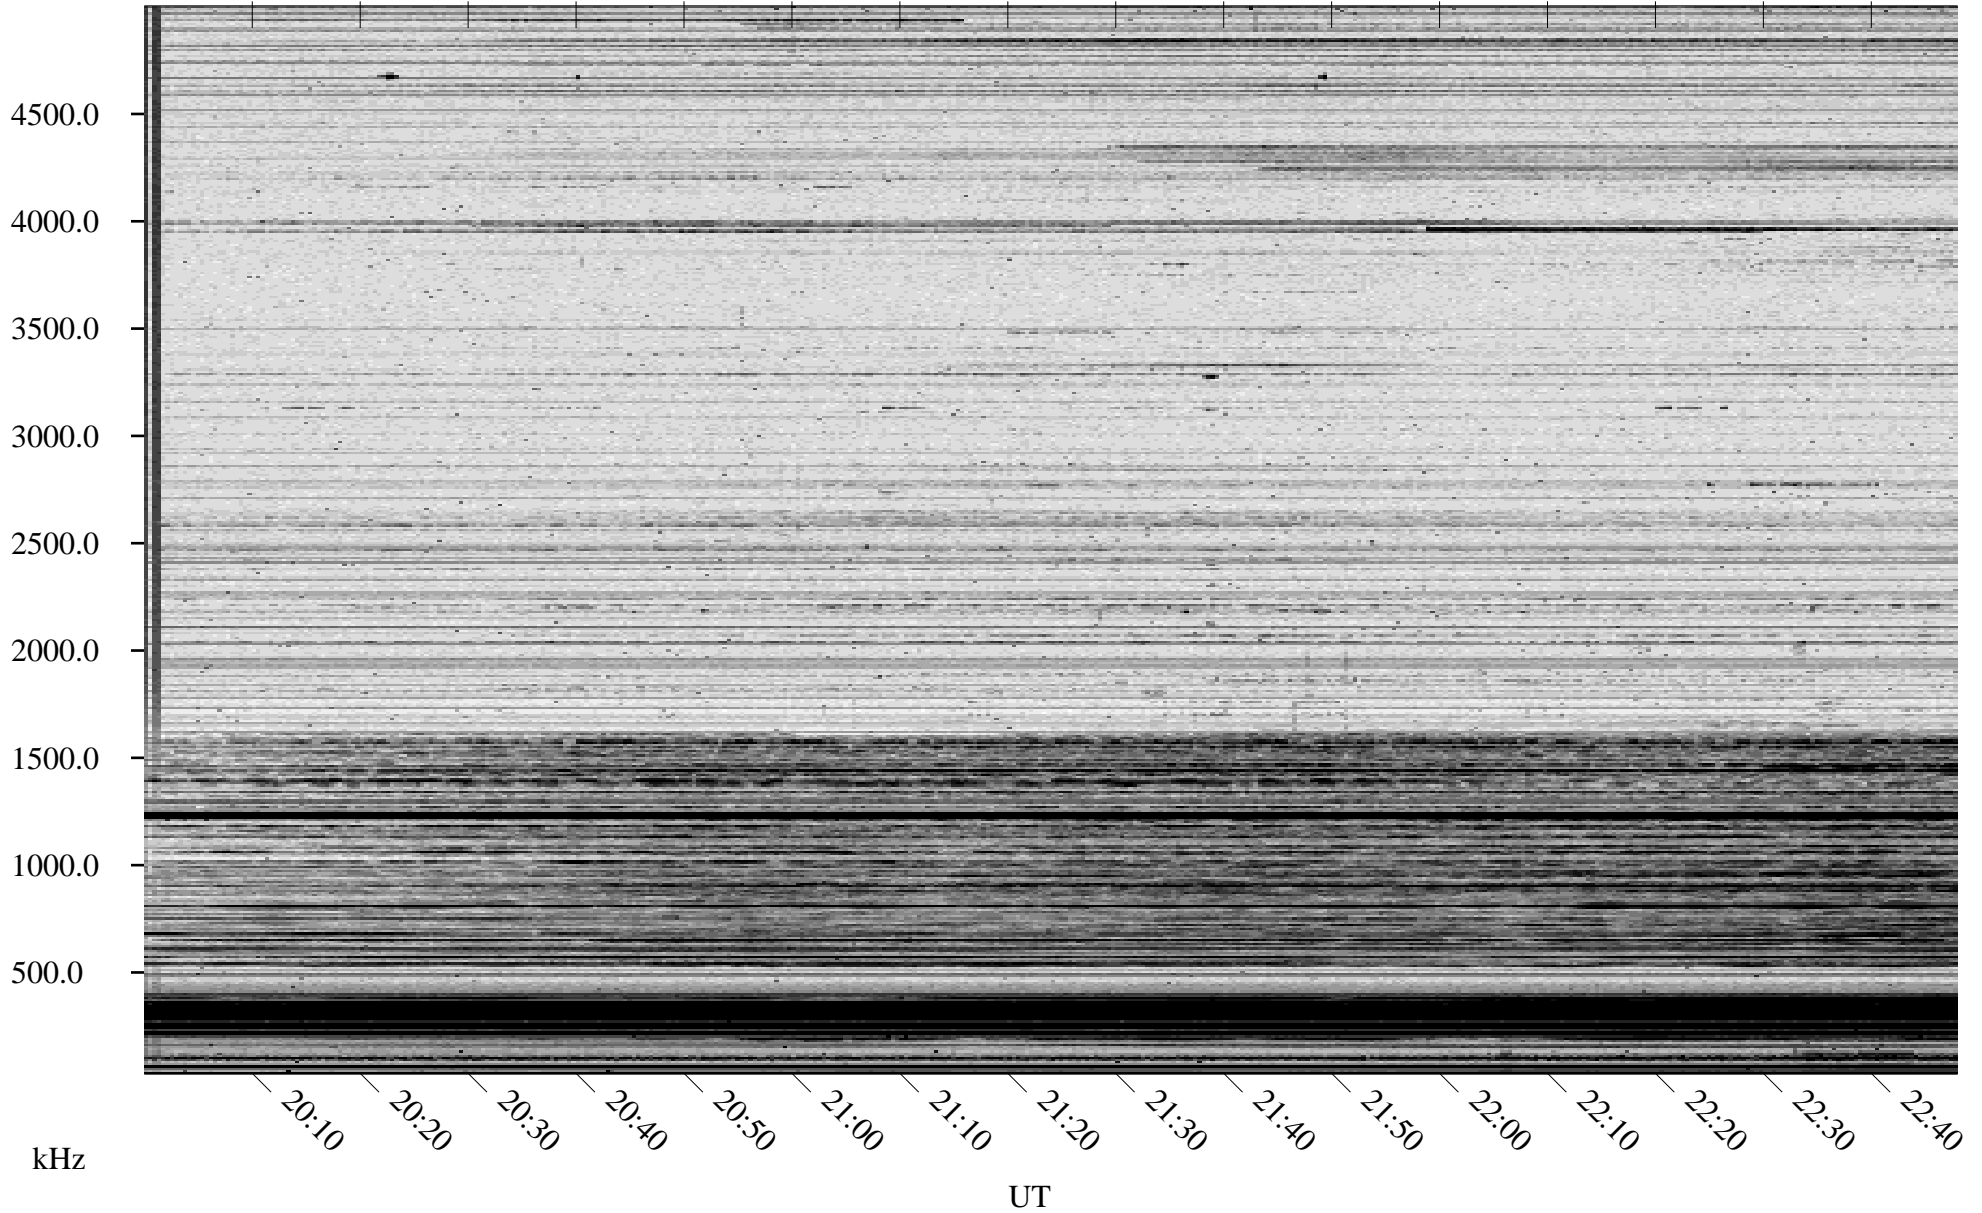

11/17/2006 Churchill, Manitoba

Linear Scale Black = 161 White = 15

CH06321L.R00m max_12

Page 1

11/17/2006 Churchill, Manitoba

Linear Scale Black = 161 White = 15

CH06321L.R00m max_12

Page 2

11/18/2006 Churchill, Manitoba

Linear Scale Black = 161 White = 15

CH06321L.R00m max_12

Page 3

11/18/2006 Churchill, Manitoba

Linear Scale Black = 161 White = 15

CH06321L.R00m max_12

Page 4

11/18/2006 Churchill, Manitoba

Linear Scale Black = 161 White = 15

CH06321L.R00m max_12

Page 5

11/18/2006 Churchill, Manitoba

Linear Scale Black = 161 White = 15

CH06321L.R00m max_12

Page 6

11/18/2006 Churchill, Manitoba

Linear Scale Black = 161 White = 15

CH06321L.R00m max_12

Page 7

11/18/2006 Churchill, Manitoba

Linear Scale Black = 161 White = 15

CH06321L.R00m max_12

Page 8