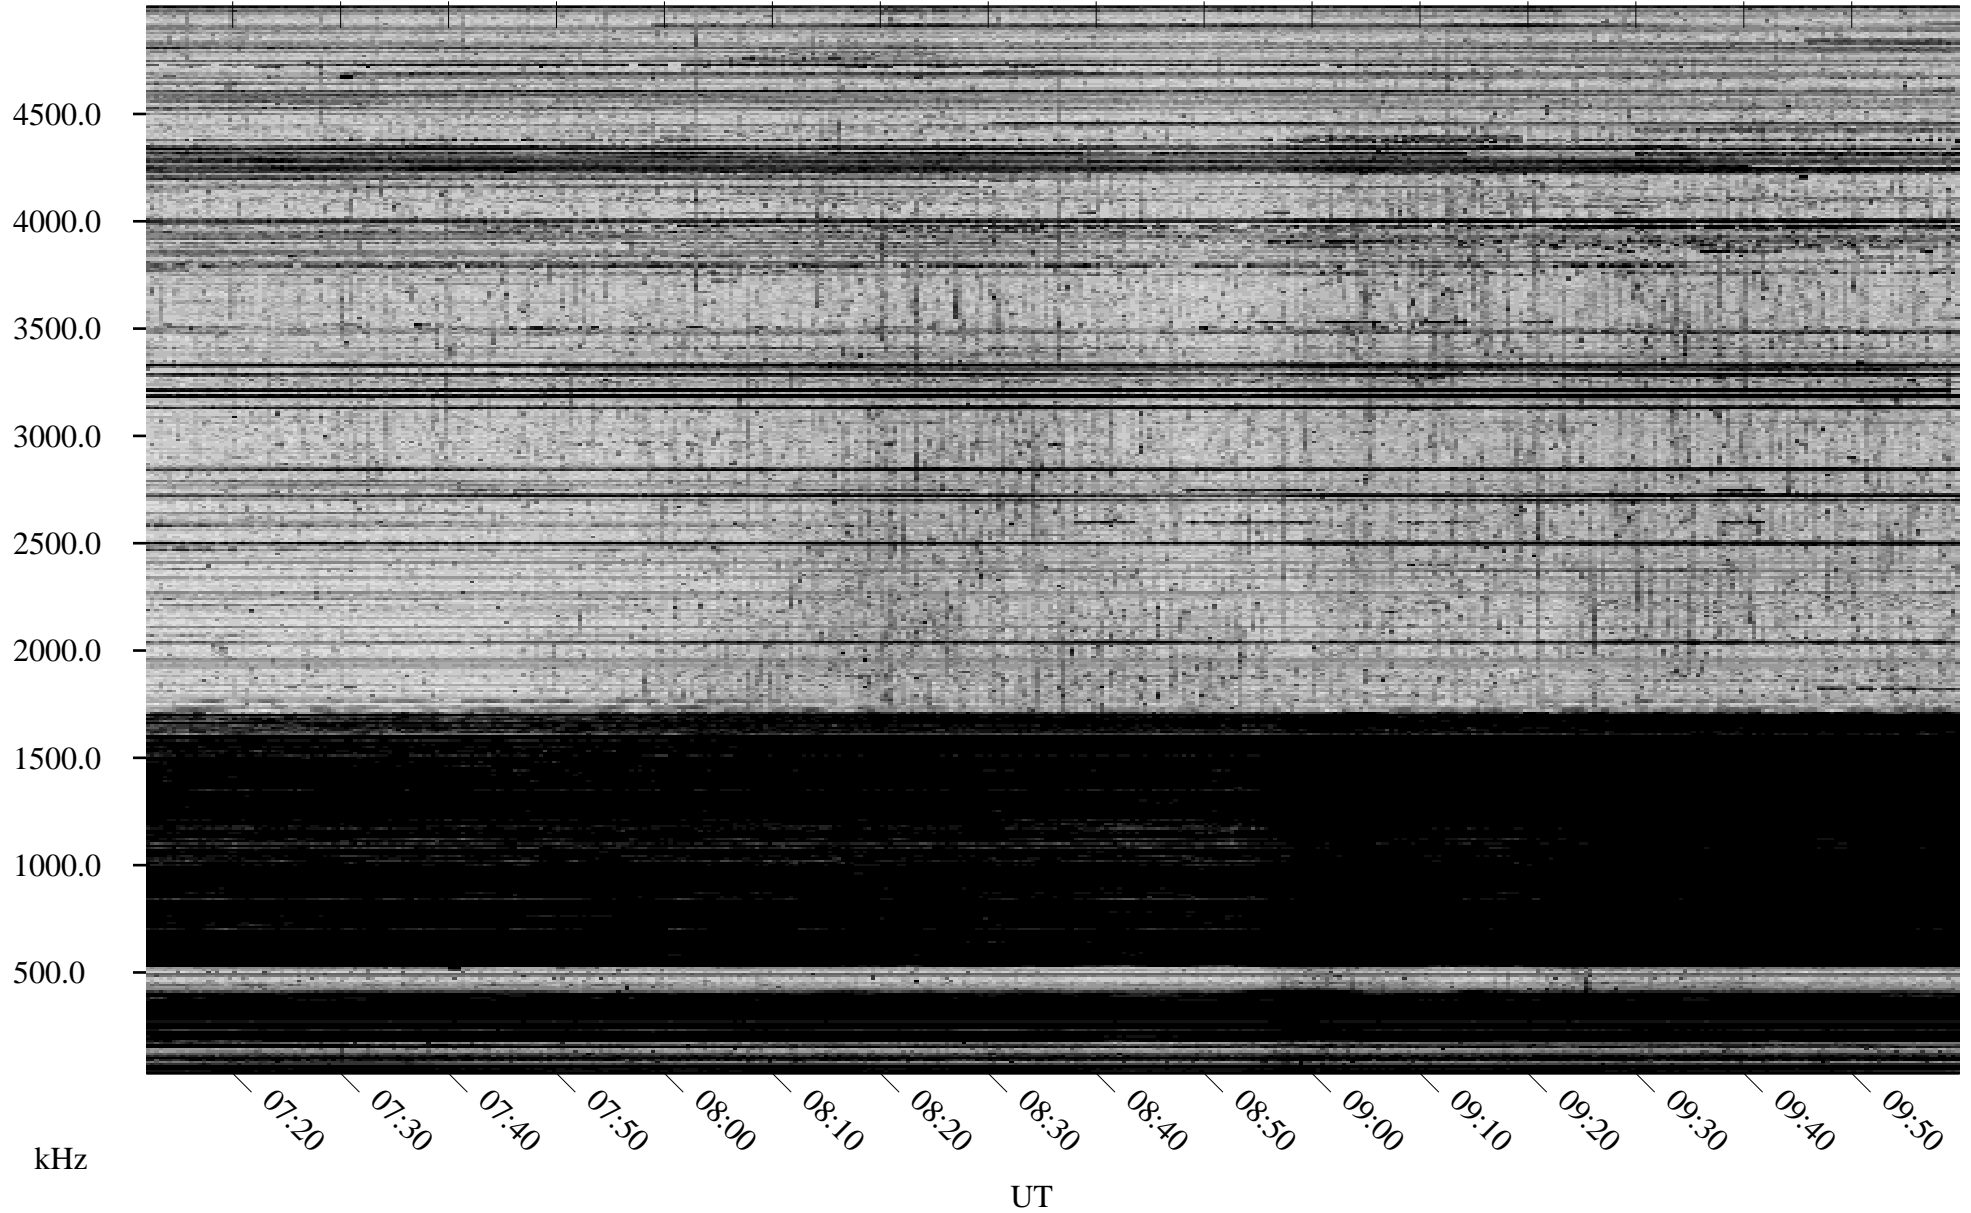

11/17/2006 Churchill, Manitoba

Linear Scale Black = 161 White = 15

CH06321L.R00m max_12

Page 1

11/17/2006 Churchill, Manitoba

Linear Scale Black = 161 White = 15

CH06321L.R00m max_12

Page 2

11/18/2006 Churchill, Manitoba

Linear Scale Black = 161 White = 15

CH06321L.R00m max_12

Page 3

11/18/2006 Churchill, Manitoba

Linear Scale Black = 161 White = 15

CH06321L.R00m max_12

Page 4

11/18/2006 Churchill, Manitoba

Linear Scale Black = 161 White = 15

CH06321L.R00m max_12

Page 5

11/18/2006 Churchill, Manitoba

Linear Scale Black = 161 White = 15

CH06321L.R00m max_12

Page 6

11/18/2006 Churchill, Manitoba

Linear Scale Black = 161 White = 15

CH06321L.R00m max_12

Page 7

11/18/2006 Churchill, Manitoba

Linear Scale Black = 161 White = 15

CH06321L.R00m max_12

Page 8