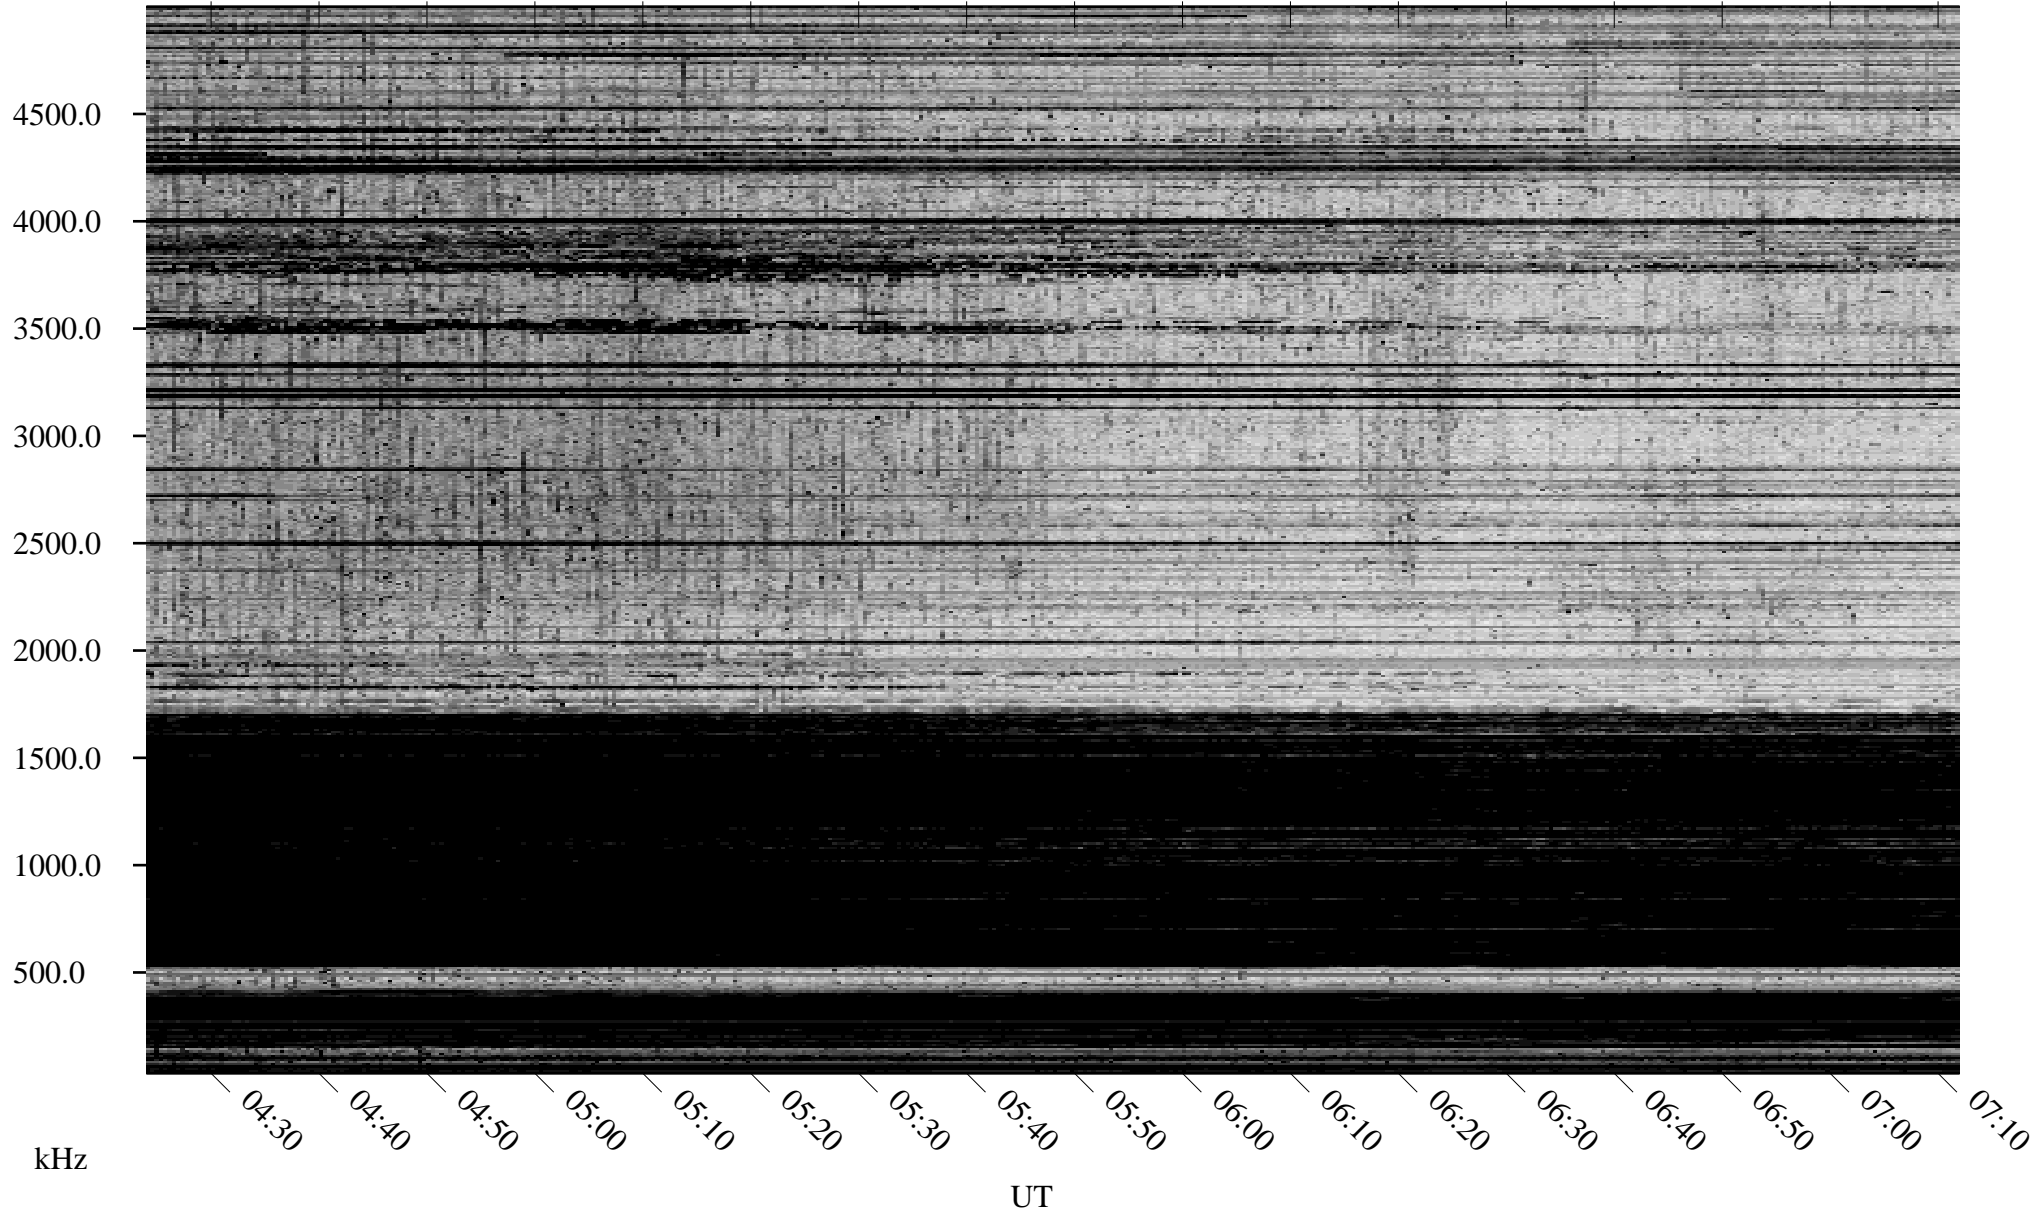

11/17/2006 Churchill, Manitoba

Linear Scale Black = 161 White = 15

CH06321L.R00m max_12

Page 1

11/17/2006 Churchill, Manitoba

Linear Scale Black = 161 White = 15

CH06321L.R00m max_12

Page 2

11/18/2006 Churchill, Manitoba

Linear Scale Black = 161 White = 15

CH06321L.R00m max_12

Page 3

11/18/2006 Churchill, Manitoba

Linear Scale Black = 161 White = 15

CH06321L.R00m max_12

Page 4

11/18/2006 Churchill, Manitoba

Linear Scale Black = 161 White = 15

CH06321L.R00m max_12

Page 5

11/18/2006 Churchill, Manitoba

Linear Scale Black = 161 White = 15

CH06321L.R00m max_12

Page 6

11/18/2006 Churchill, Manitoba

Linear Scale Black = 161 White = 15

CH06321L.R00m max_12

Page 7

11/18/2006 Churchill, Manitoba

Linear Scale Black = 161 White = 15

CH06321L.R00m max_12

Page 8