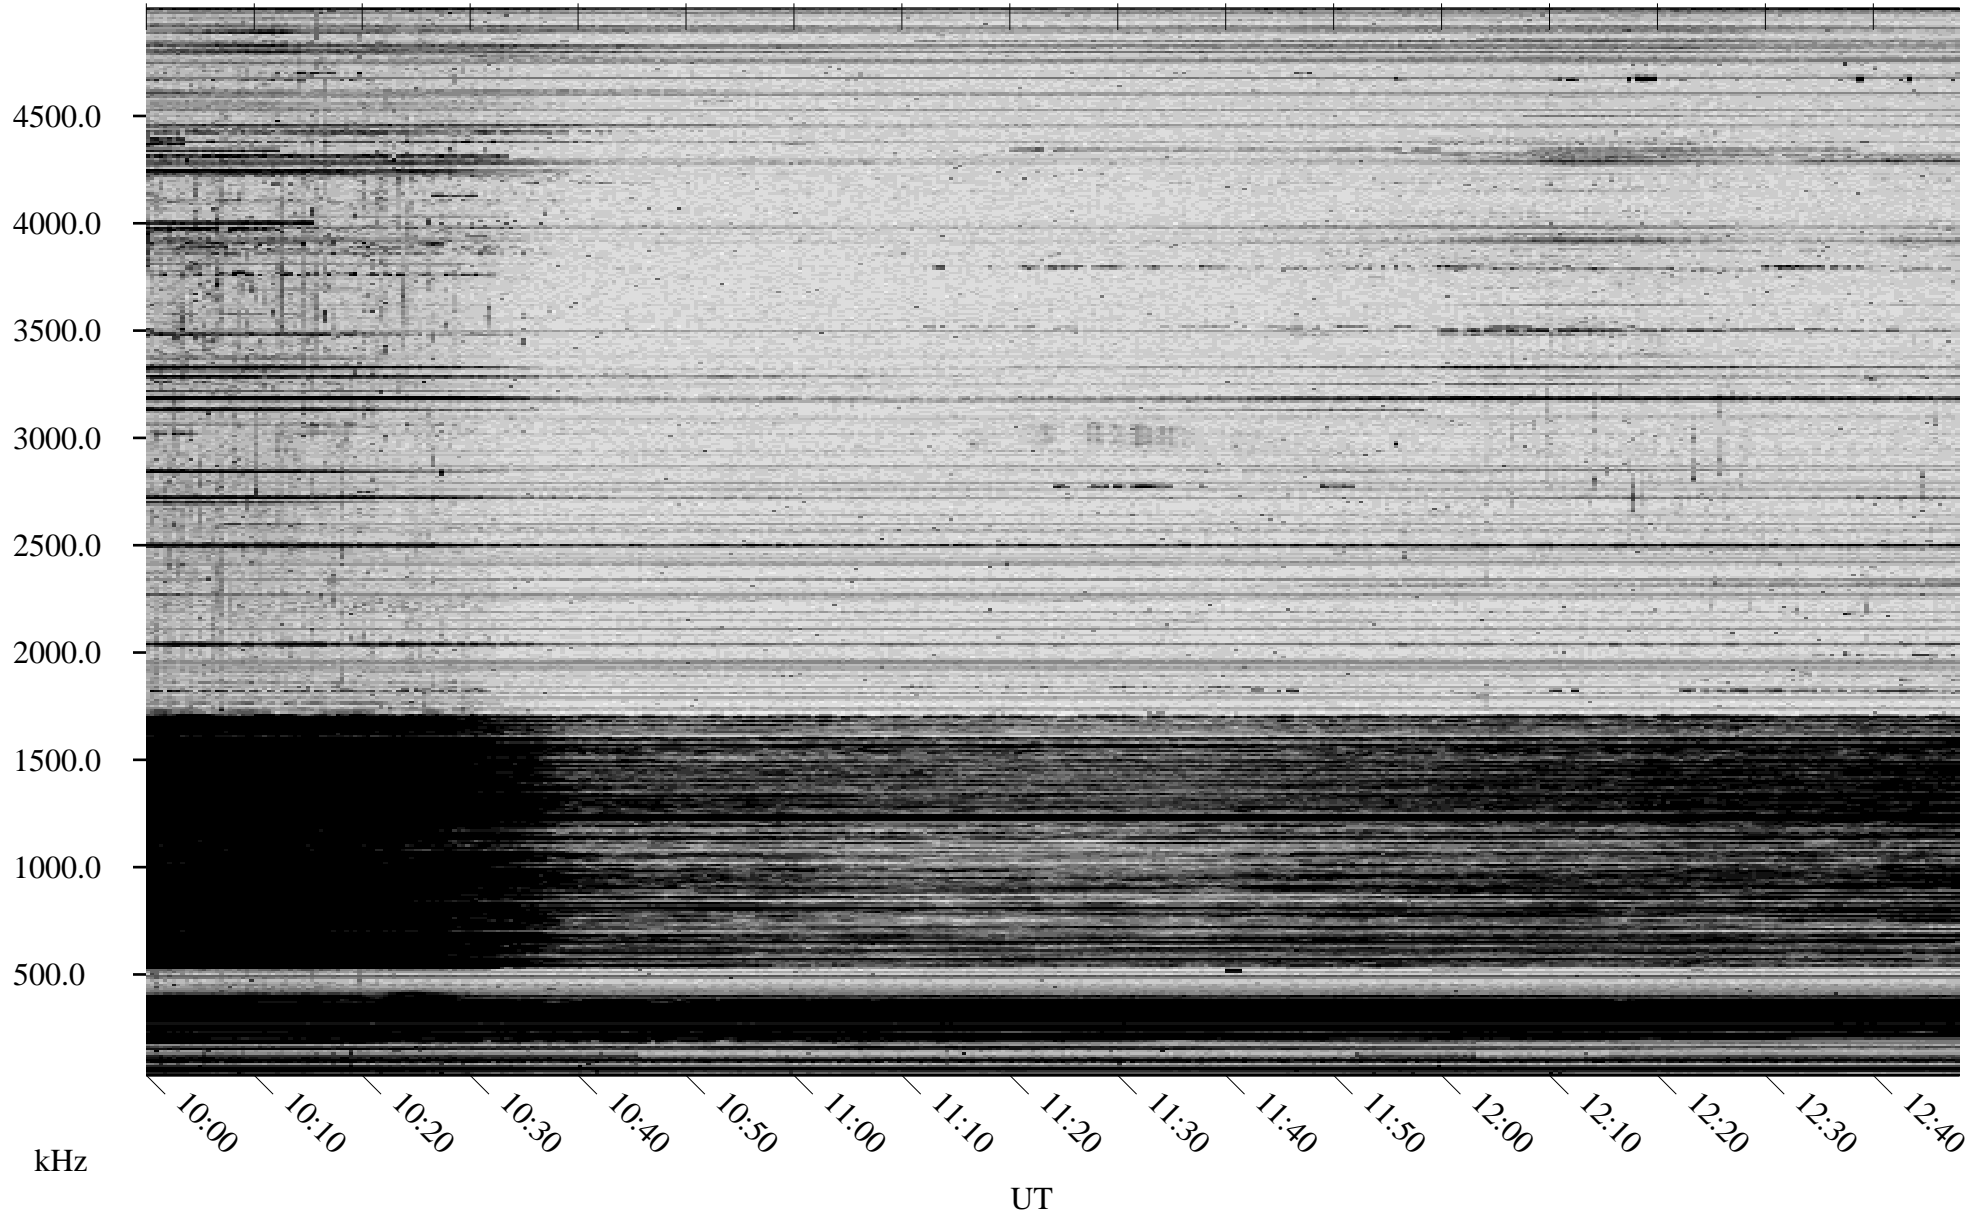

11/17/2006 Churchill, Manitoba

Linear Scale Black = 161 White = 15

CH06321L.R00m max_12

Page 1

11/17/2006 Churchill, Manitoba

Linear Scale Black = 161 White = 15

CH06321L.R00m max_12

Page 2

11/18/2006 Churchill, Manitoba

Linear Scale Black = 161 White = 15

CH06321L.R00m max_12

Page 3

11/18/2006 Churchill, Manitoba

Linear Scale Black = 161 White = 15

CH06321L.R00m max_12

Page 4

11/18/2006 Churchill, Manitoba

Linear Scale Black = 161 White = 15

CH06321L.R00m max_12

Page 5

11/18/2006 Churchill, Manitoba

Linear Scale Black = 161 White = 15

CH06321L.R00m max_12

Page 6

11/18/2006 Churchill, Manitoba

Linear Scale Black = 161 White = 15

CH06321L.R00m max_12

Page 7

11/18/2006 Churchill, Manitoba

Linear Scale Black = 161 White = 15

CH06321L.R00m max_12

Page 8