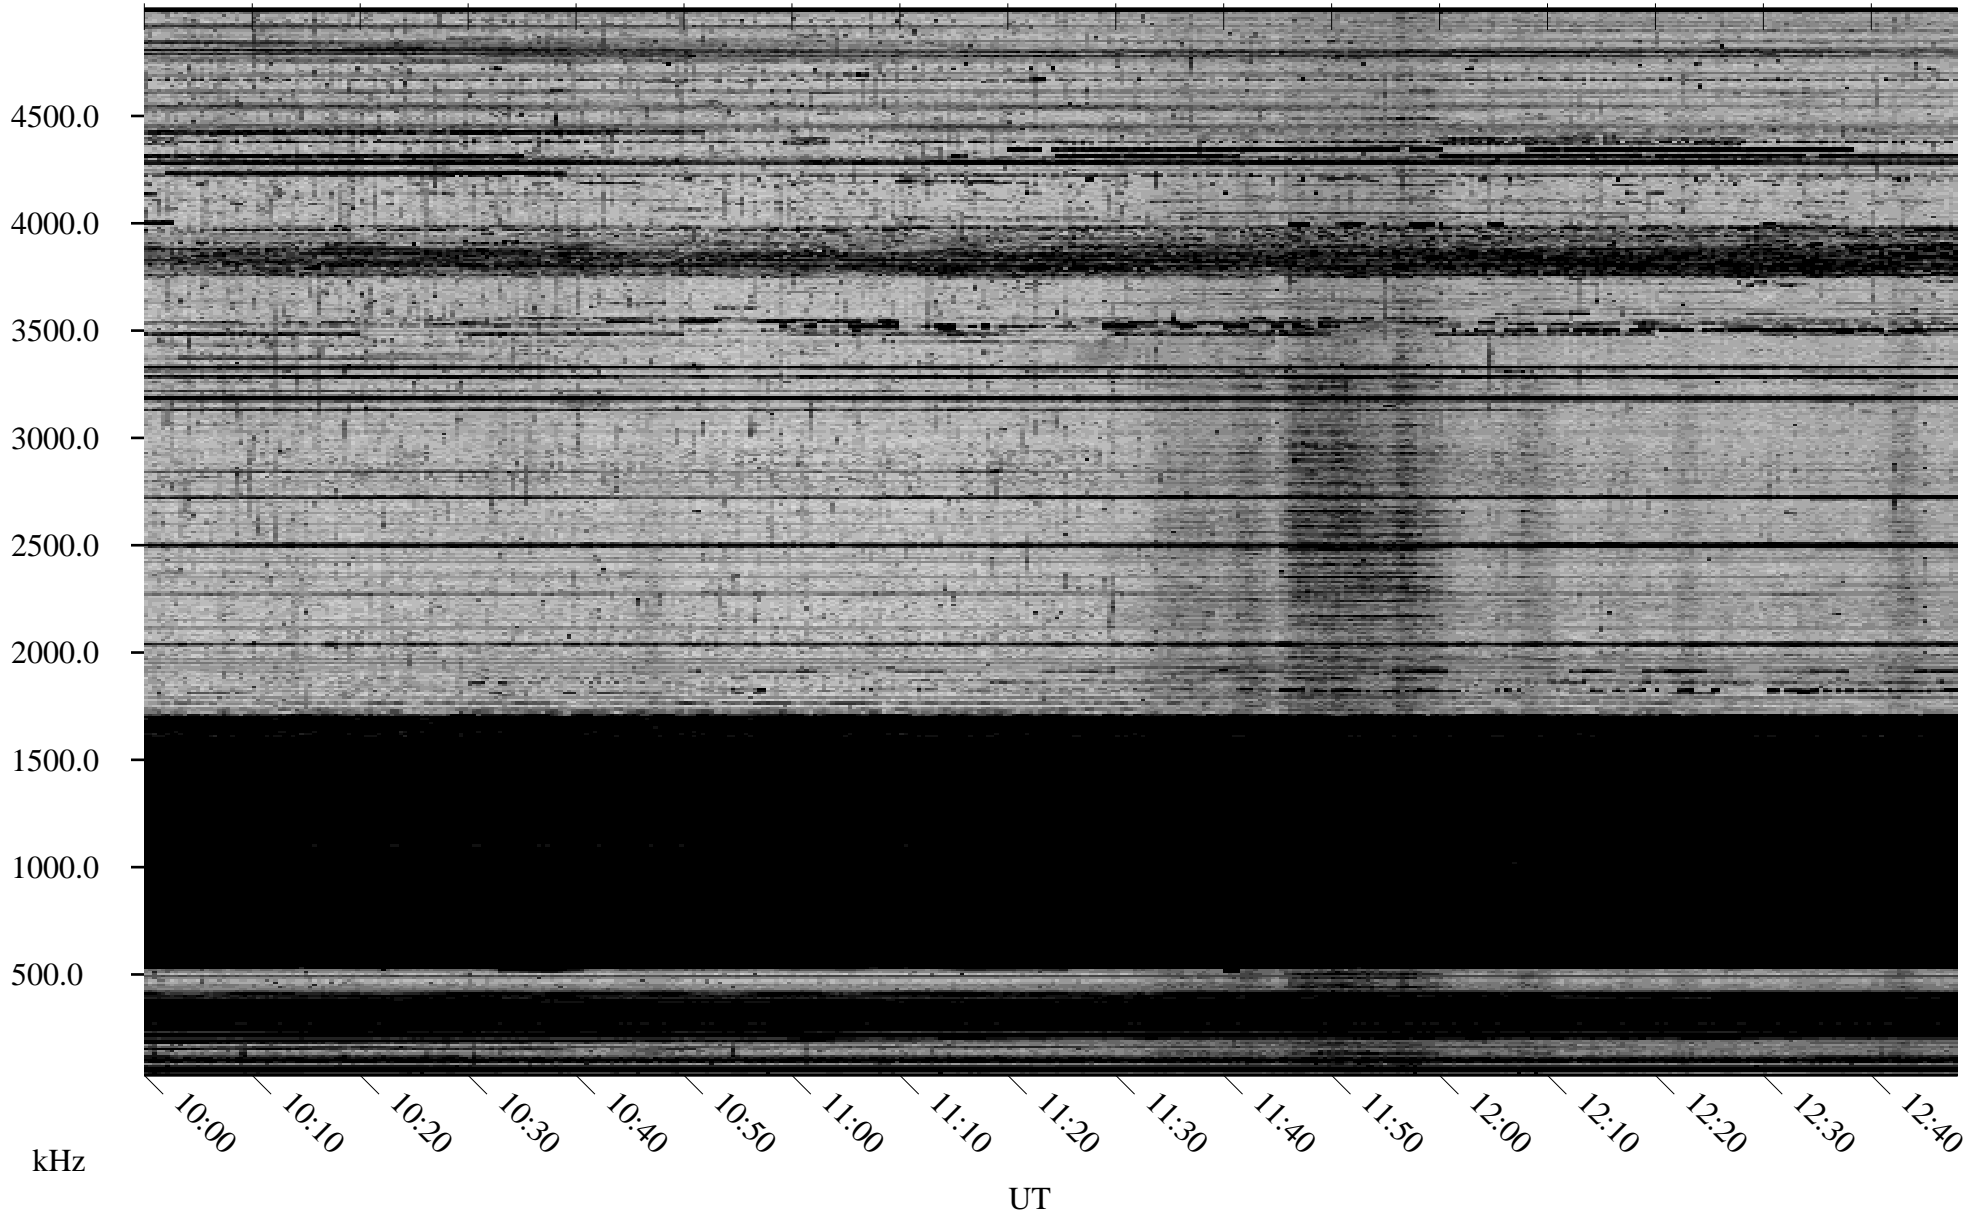

11/19/2006 Churchill, Manitoba

Linear Scale   Black = 161   White = 15

CH06322L.R00m max_12

Page 6