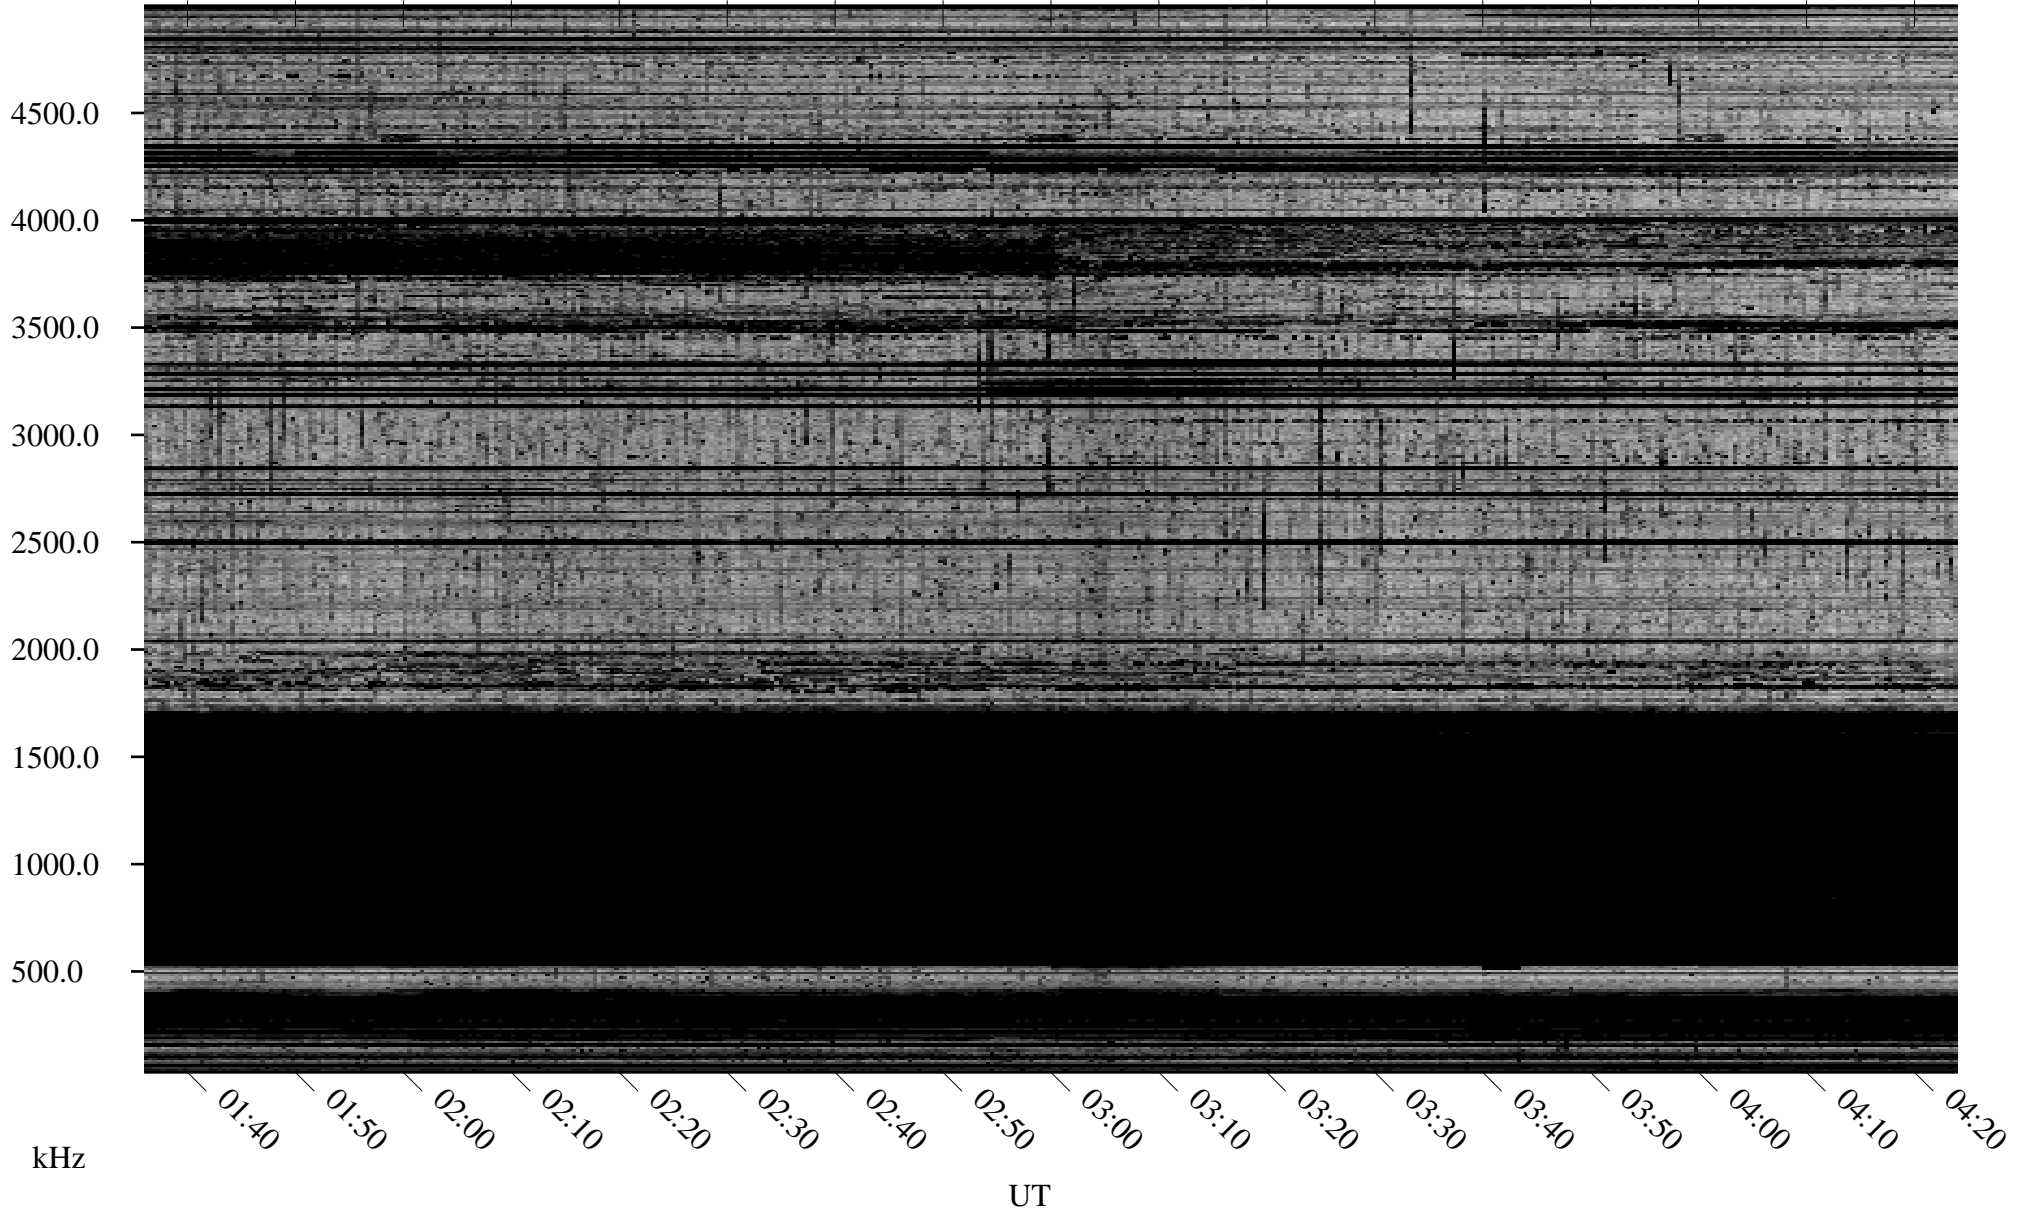

11/19/2006 Churchill, Manitoba

Linear Scale Black = 161 White = 15

CH06323L.R00m max_12

Page 1

11/19/2006 Churchill, Manitoba

Linear Scale Black = 161 White = 15

CH06323L.R00m max_12

Page 2

11/20/2006 Churchill, Manitoba

Linear Scale Black = 161 White = 15

CH06323L.R00m max_12

Page 3

11/20/2006 Churchill, Manitoba

Linear Scale Black = 161 White = 15

CH06323L.R00m max_12

Page 4

11/20/2006 Churchill, Manitoba

Linear Scale Black = 161 White = 15

CH06323L.R00m max_12

Page 5

11/20/2006 Churchill, Manitoba

Linear Scale Black = 161 White = 15

CH06323L.R00m max_12

Page 6

11/20/2006 Churchill, Manitoba

Linear Scale Black = 161 White = 15

CH06323L.R00m max_12

Page 7

11/20/2006 Churchill, Manitoba

Linear Scale Black = 161 White = 15

CH06323L.R00m max_12

Page 8