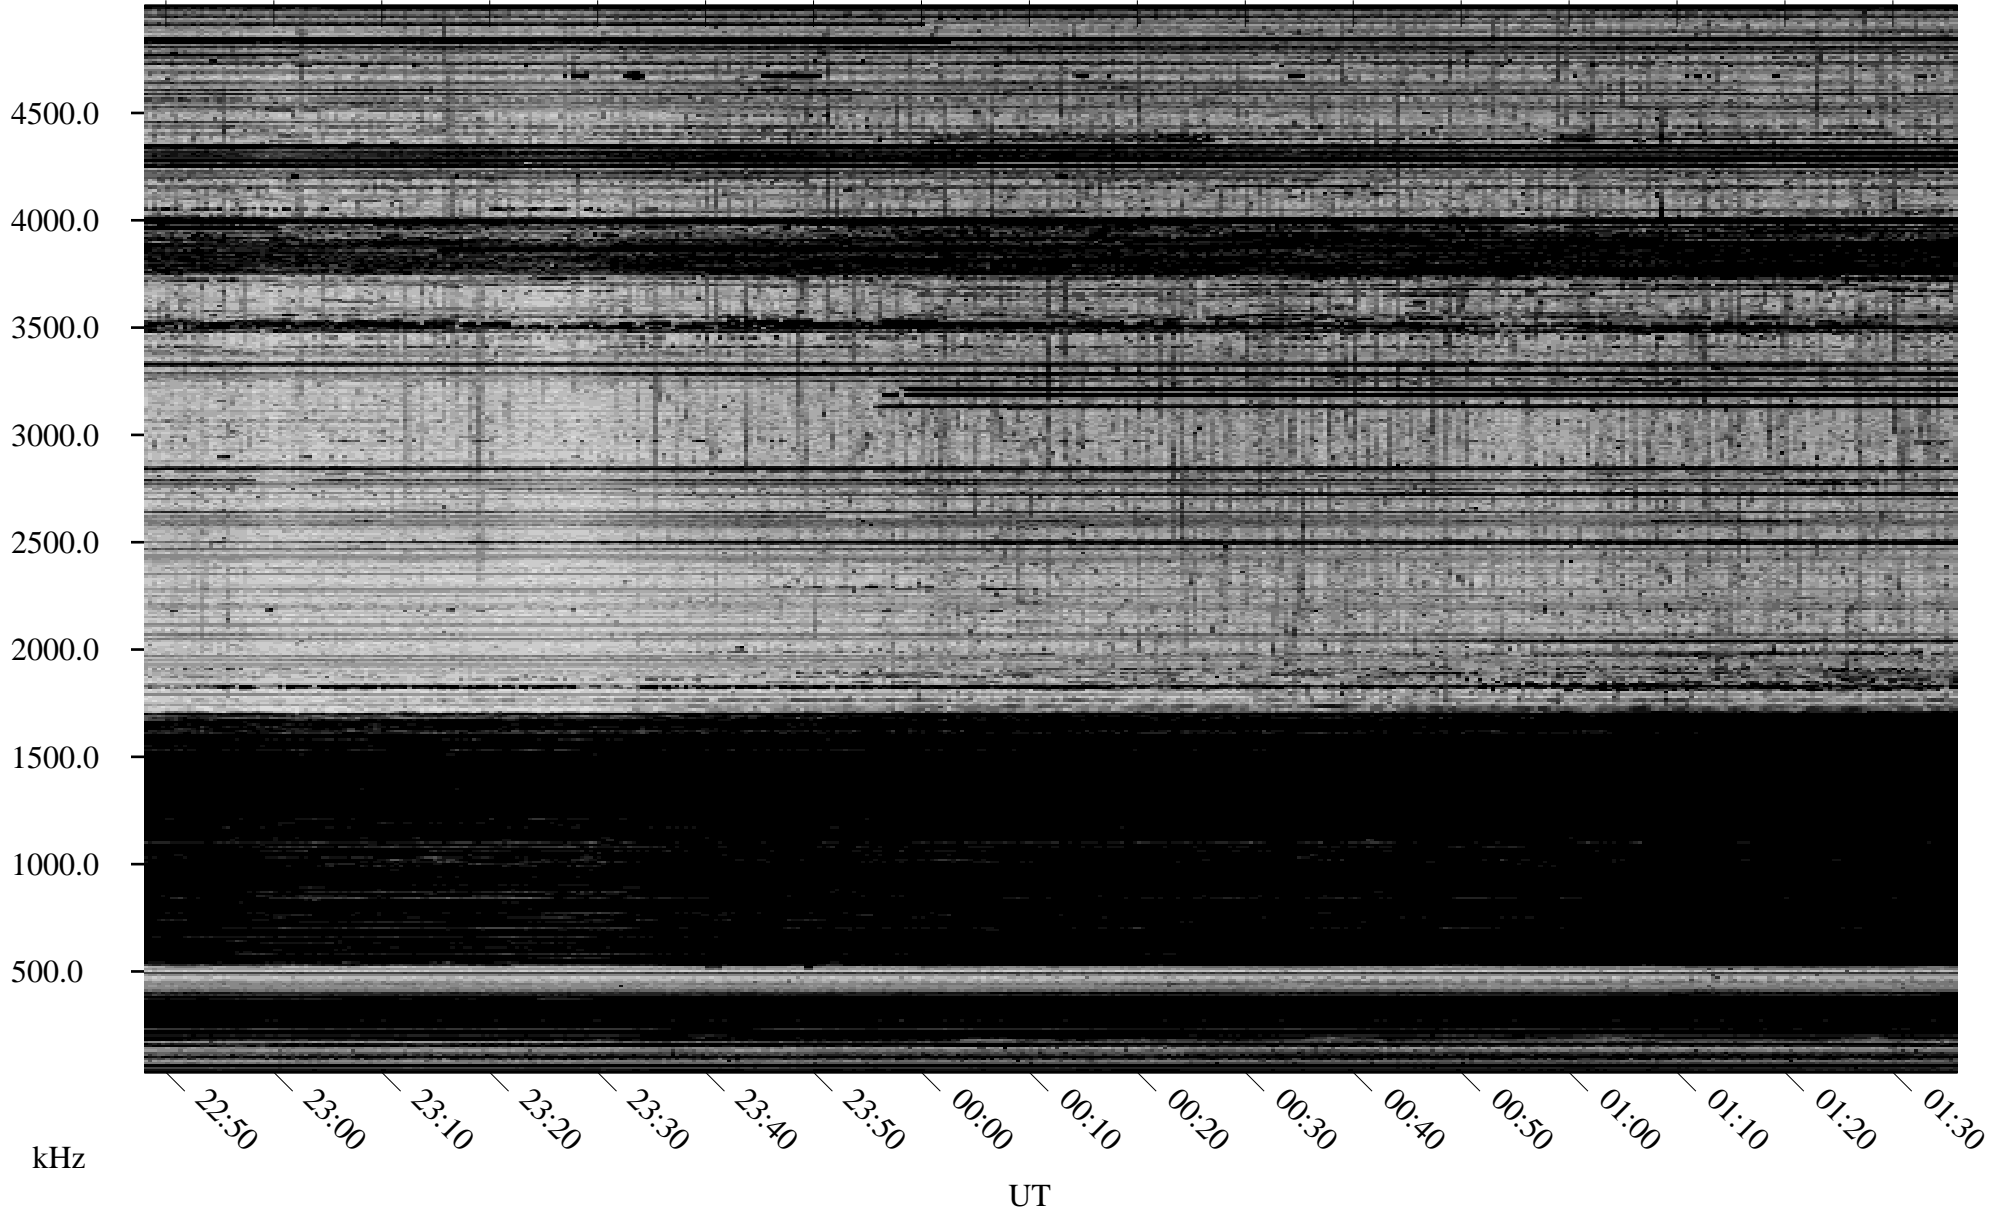

11/19/2006 Churchill, Manitoba

Linear Scale Black = 161 White = 15

CH06323L.R00m max_12

Page 1

11/19/2006 Churchill, Manitoba

Linear Scale Black = 161 White = 15

CH06323L.R00m max_12

Page 2

11/20/2006 Churchill, Manitoba

Linear Scale Black = 161 White = 15

CH06323L.R00m max_12

Page 3

11/20/2006 Churchill, Manitoba

Linear Scale Black = 161 White = 15

CH06323L.R00m max_12

Page 4

11/20/2006 Churchill, Manitoba

Linear Scale Black = 161 White = 15

CH06323L.R00m max_12

Page 5

11/20/2006 Churchill, Manitoba

Linear Scale Black = 161 White = 15

CH06323L.R00m max_12

Page 6

11/20/2006 Churchill, Manitoba

Linear Scale Black = 161 White = 15

CH06323L.R00m max_12

Page 7

11/20/2006 Churchill, Manitoba

Linear Scale Black = 161 White = 15

CH06323L.R00m max_12

Page 8