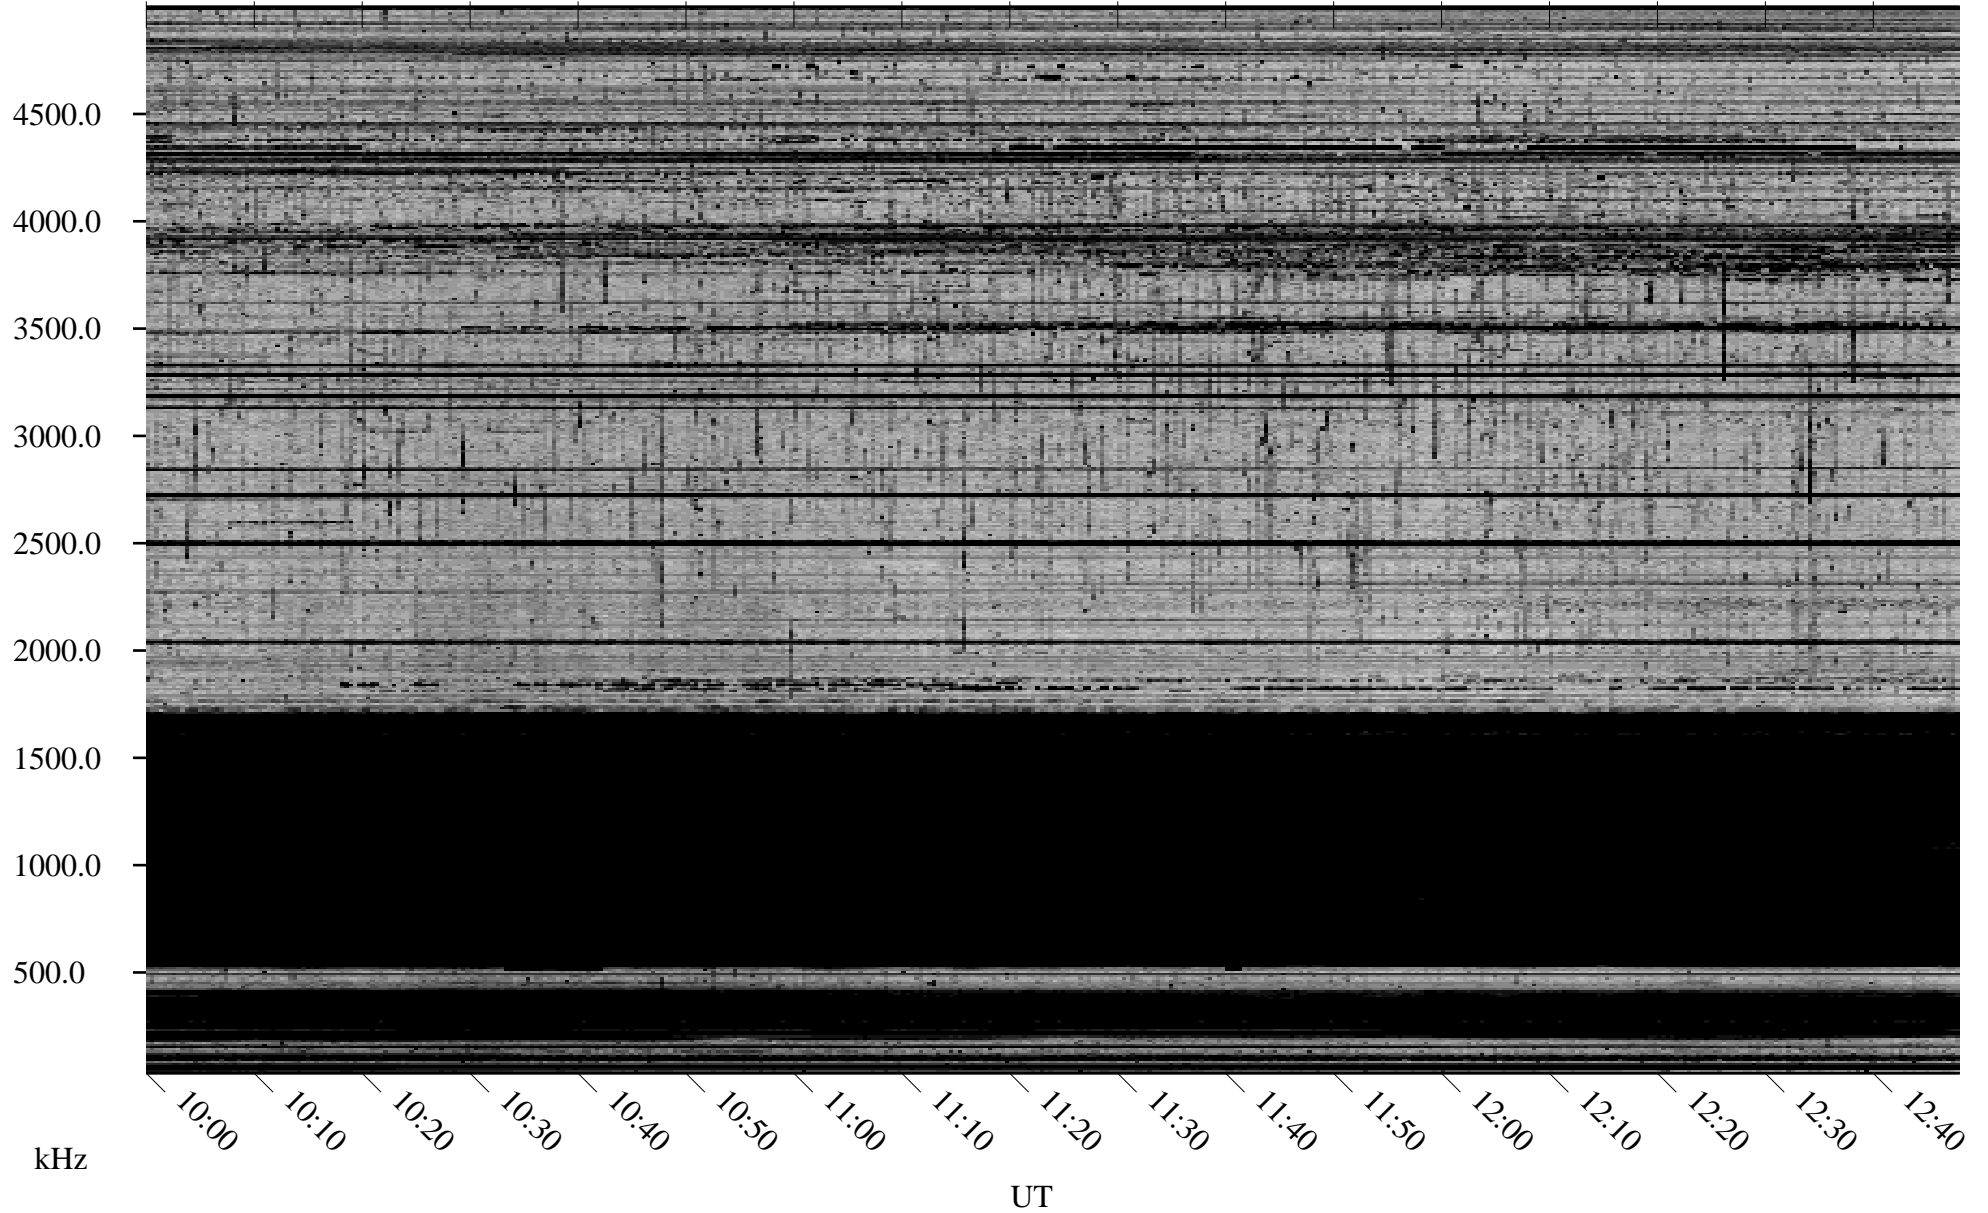

11/19/2006 Churchill, Manitoba

Linear Scale Black = 161 White = 15

CH06323L.R00m max_12

Page 1

11/19/2006 Churchill, Manitoba

Linear Scale Black = 161 White = 15

CH06323L.R00m max_12

Page 2

11/20/2006 Churchill, Manitoba

Linear Scale Black = 161 White = 15

CH06323L.R00m max_12

Page 3

11/20/2006 Churchill, Manitoba

Linear Scale Black = 161 White = 15

CH06323L.R00m max_12

Page 4

11/20/2006 Churchill, Manitoba

Linear Scale Black = 161 White = 15

CH06323L.R00m max_12

Page 5

11/20/2006 Churchill, Manitoba

Linear Scale Black = 161 White = 15

CH06323L.R00m max_12

Page 6

11/20/2006 Churchill, Manitoba

Linear Scale Black = 161 White = 15

CH06323L.R00m max_12

Page 7

11/20/2006 Churchill, Manitoba

Linear Scale Black = 161 White = 15

CH06323L.R00m max_12

Page 8