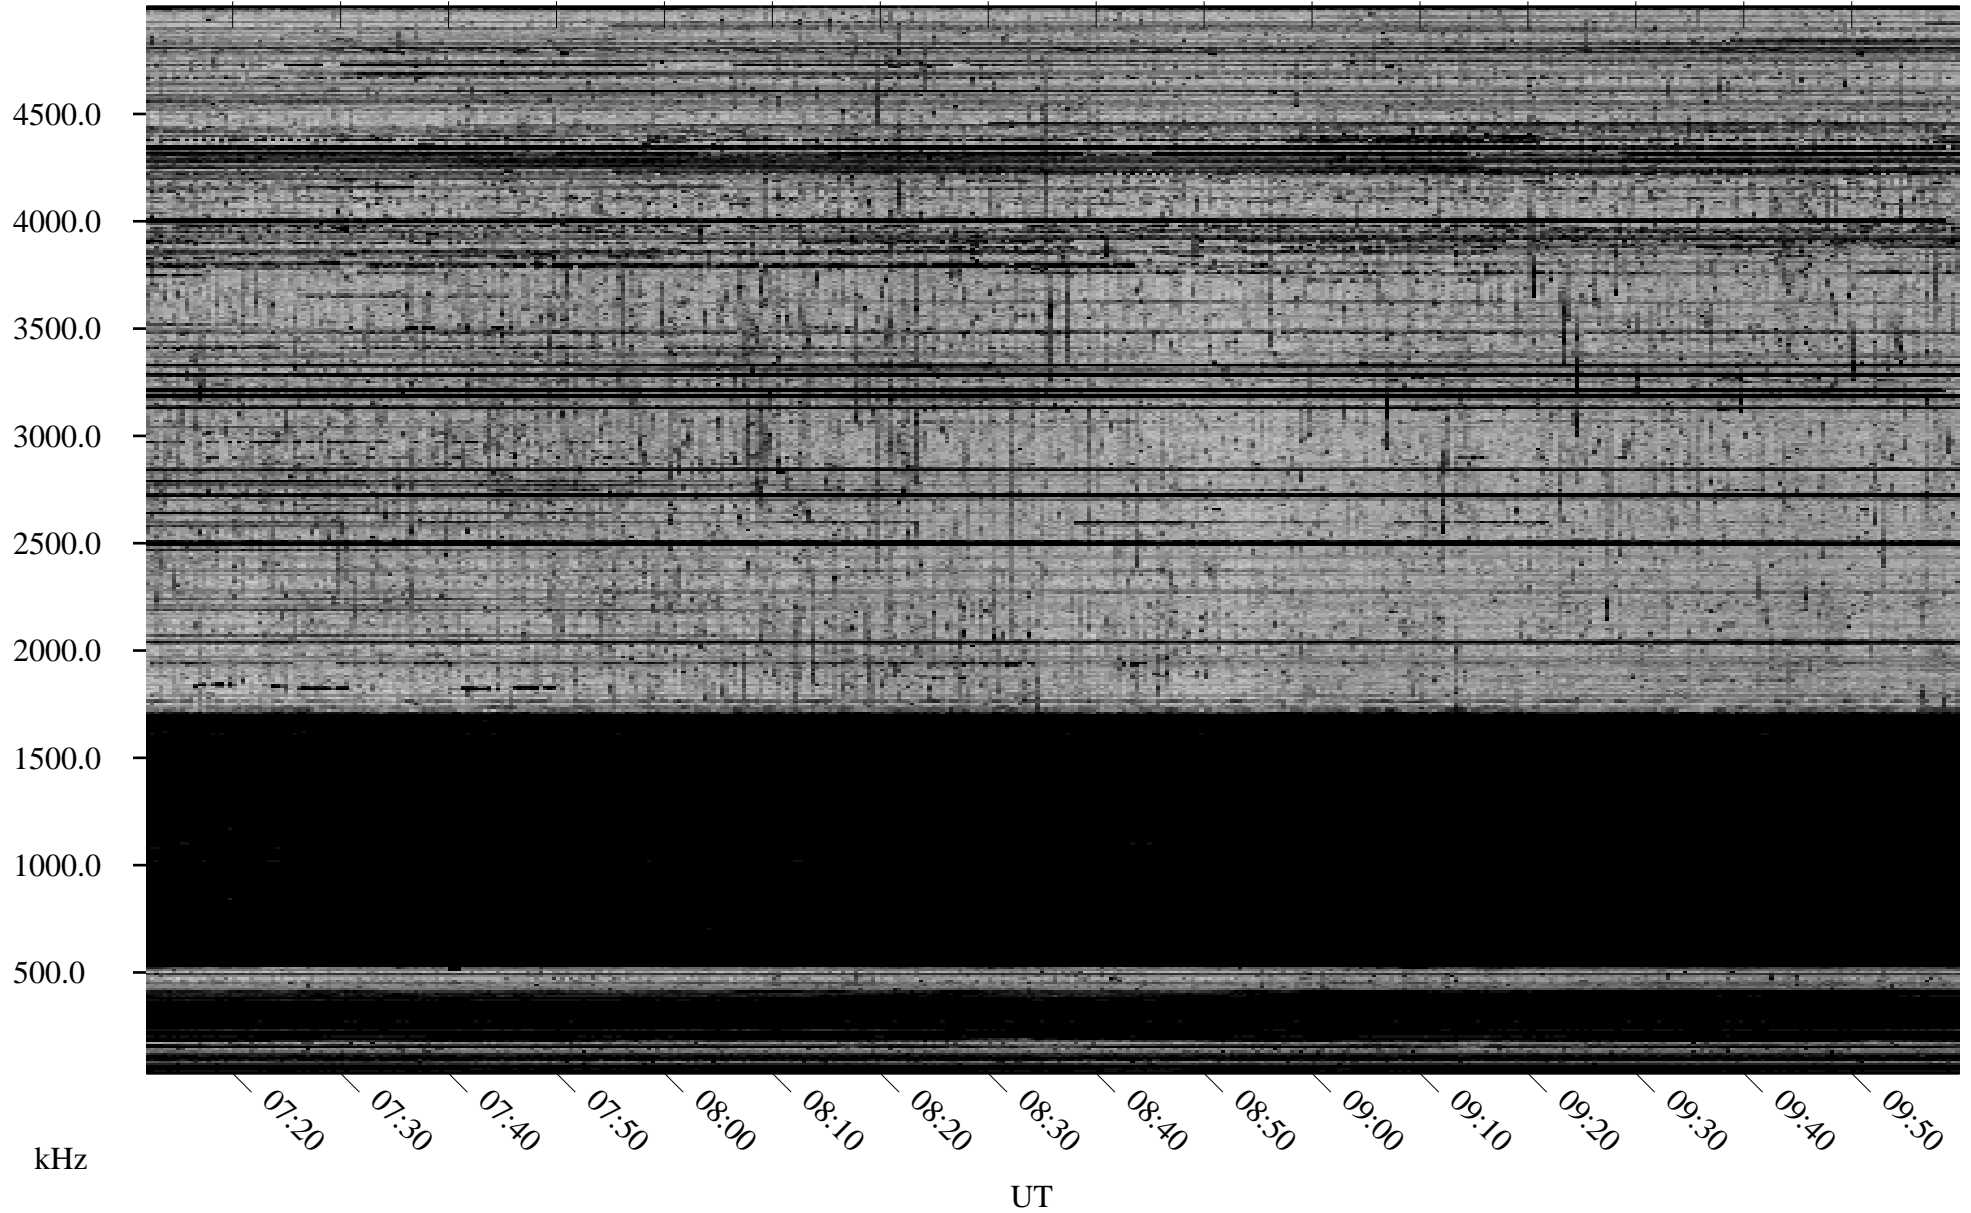

11/19/2006 Churchill, Manitoba

Linear Scale Black = 161 White = 15

CH06323L.R00m max_12

Page 1

11/19/2006 Churchill, Manitoba

Linear Scale Black = 161 White = 15

CH06323L.R00m max_12

Page 2

11/20/2006 Churchill, Manitoba

Linear Scale Black = 161 White = 15

CH06323L.R00m max_12

Page 3

11/20/2006 Churchill, Manitoba

Linear Scale Black = 161 White = 15

CH06323L.R00m max_12

Page 4

11/20/2006 Churchill, Manitoba

Linear Scale Black = 161 White = 15

CH06323L.R00m max_12

Page 5

11/20/2006 Churchill, Manitoba

Linear Scale Black = 161 White = 15

CH06323L.R00m max_12

Page 6

11/20/2006 Churchill, Manitoba

Linear Scale Black = 161 White = 15

CH06323L.R00m max_12

Page 7

11/20/2006 Churchill, Manitoba

Linear Scale Black = 161 White = 15

CH06323L.R00m max_12

Page 8