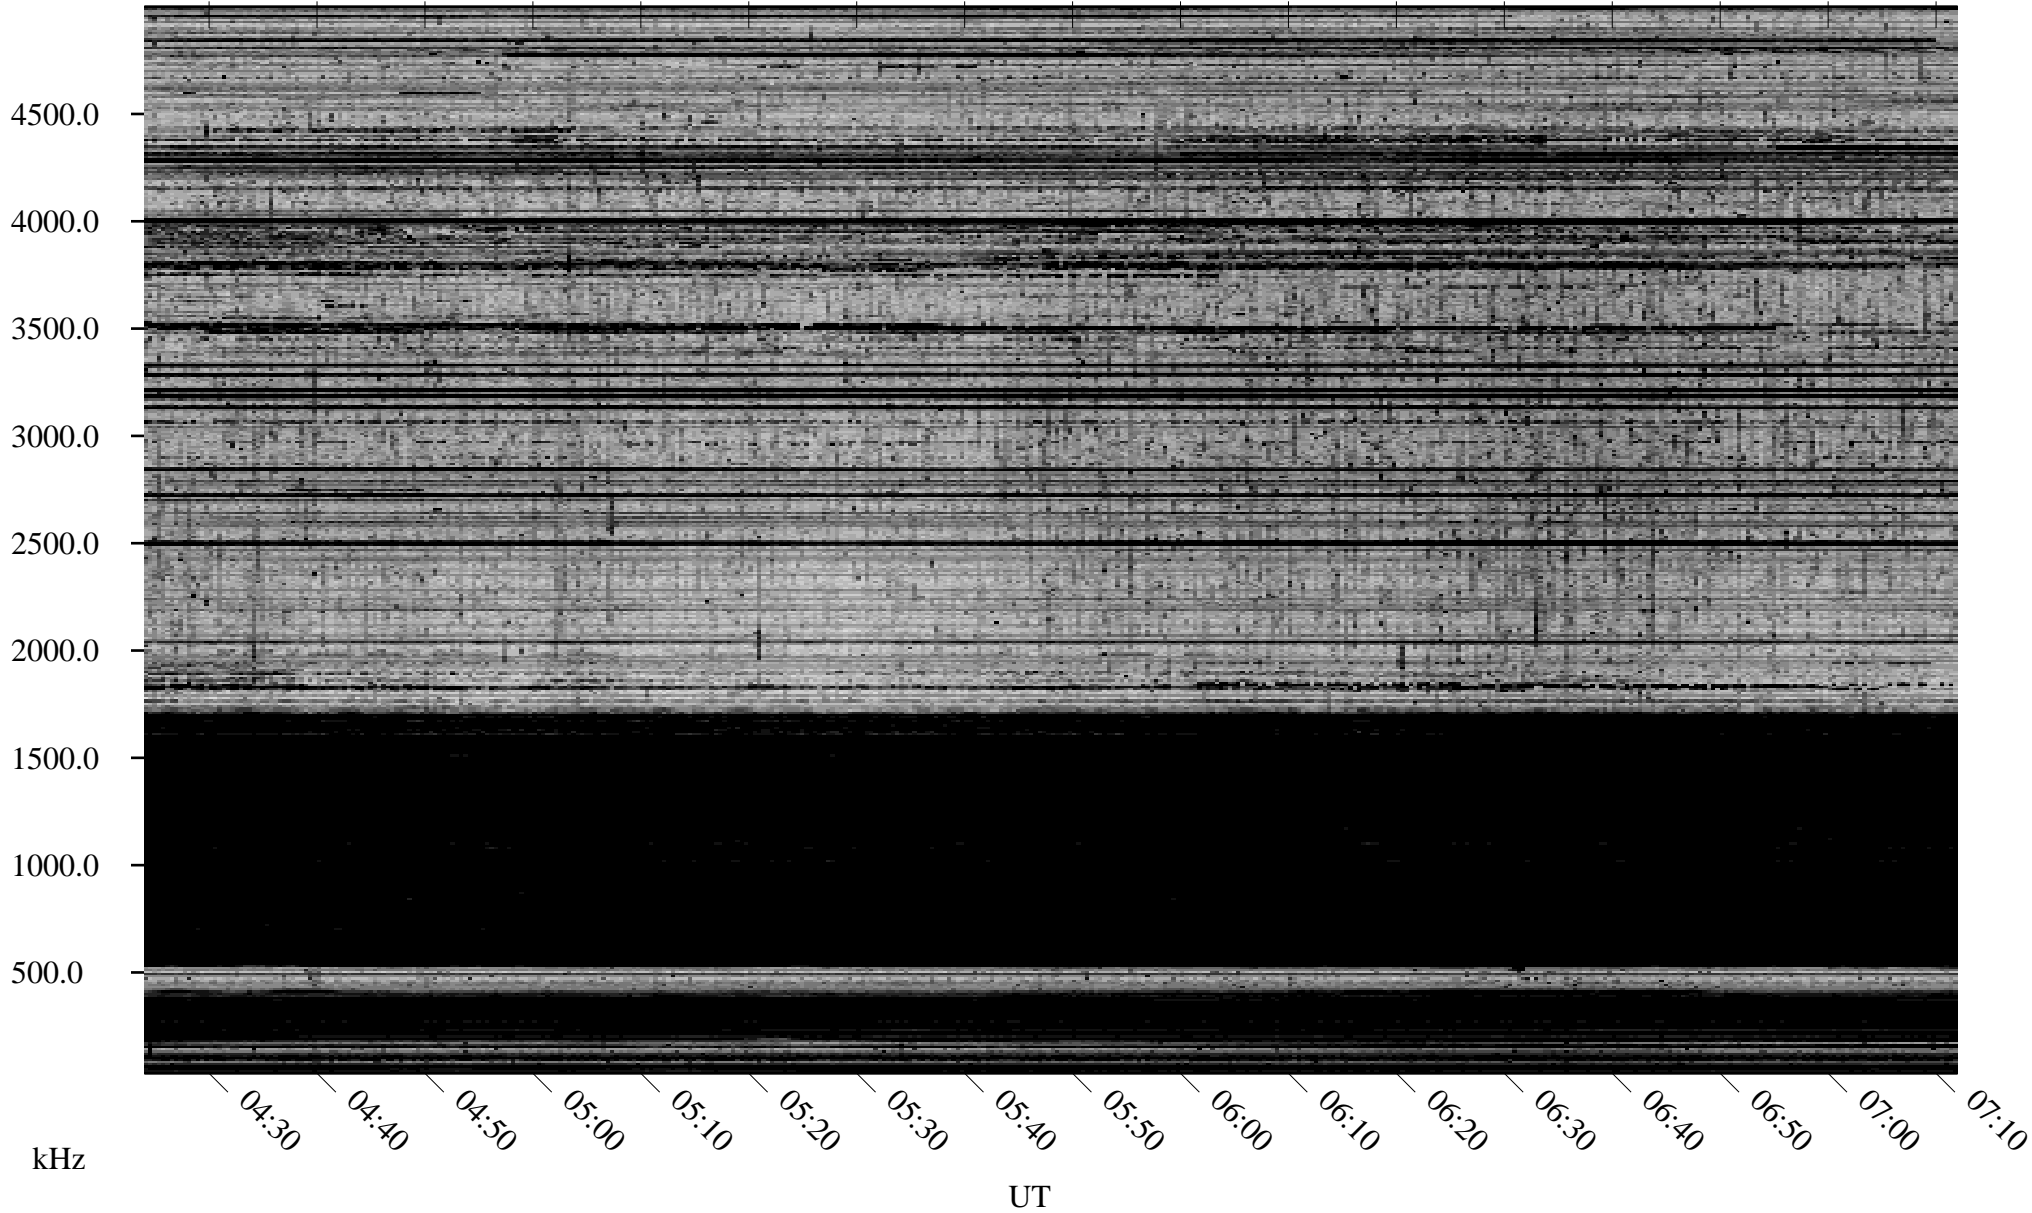

11/19/2006 Churchill, Manitoba

Linear Scale Black = 161 White = 15

CH06323L.R00m max_12

Page 1

11/19/2006 Churchill, Manitoba

Linear Scale Black = 161 White = 15

CH06323L.R00m max_12

Page 2

11/20/2006 Churchill, Manitoba

Linear Scale Black = 161 White = 15

CH06323L.R00m max_12

Page 3

11/20/2006 Churchill, Manitoba

Linear Scale Black = 161 White = 15

CH06323L.R00m max_12

Page 4

11/20/2006 Churchill, Manitoba

Linear Scale Black = 161 White = 15

CH06323L.R00m max_12

Page 5

11/20/2006 Churchill, Manitoba

Linear Scale Black = 161 White = 15

CH06323L.R00m max_12

Page 6

11/20/2006 Churchill, Manitoba

Linear Scale Black = 161 White = 15

CH06323L.R00m max_12

Page 7

11/20/2006 Churchill, Manitoba

Linear Scale Black = 161 White = 15

CH06323L.R00m max_12

Page 8