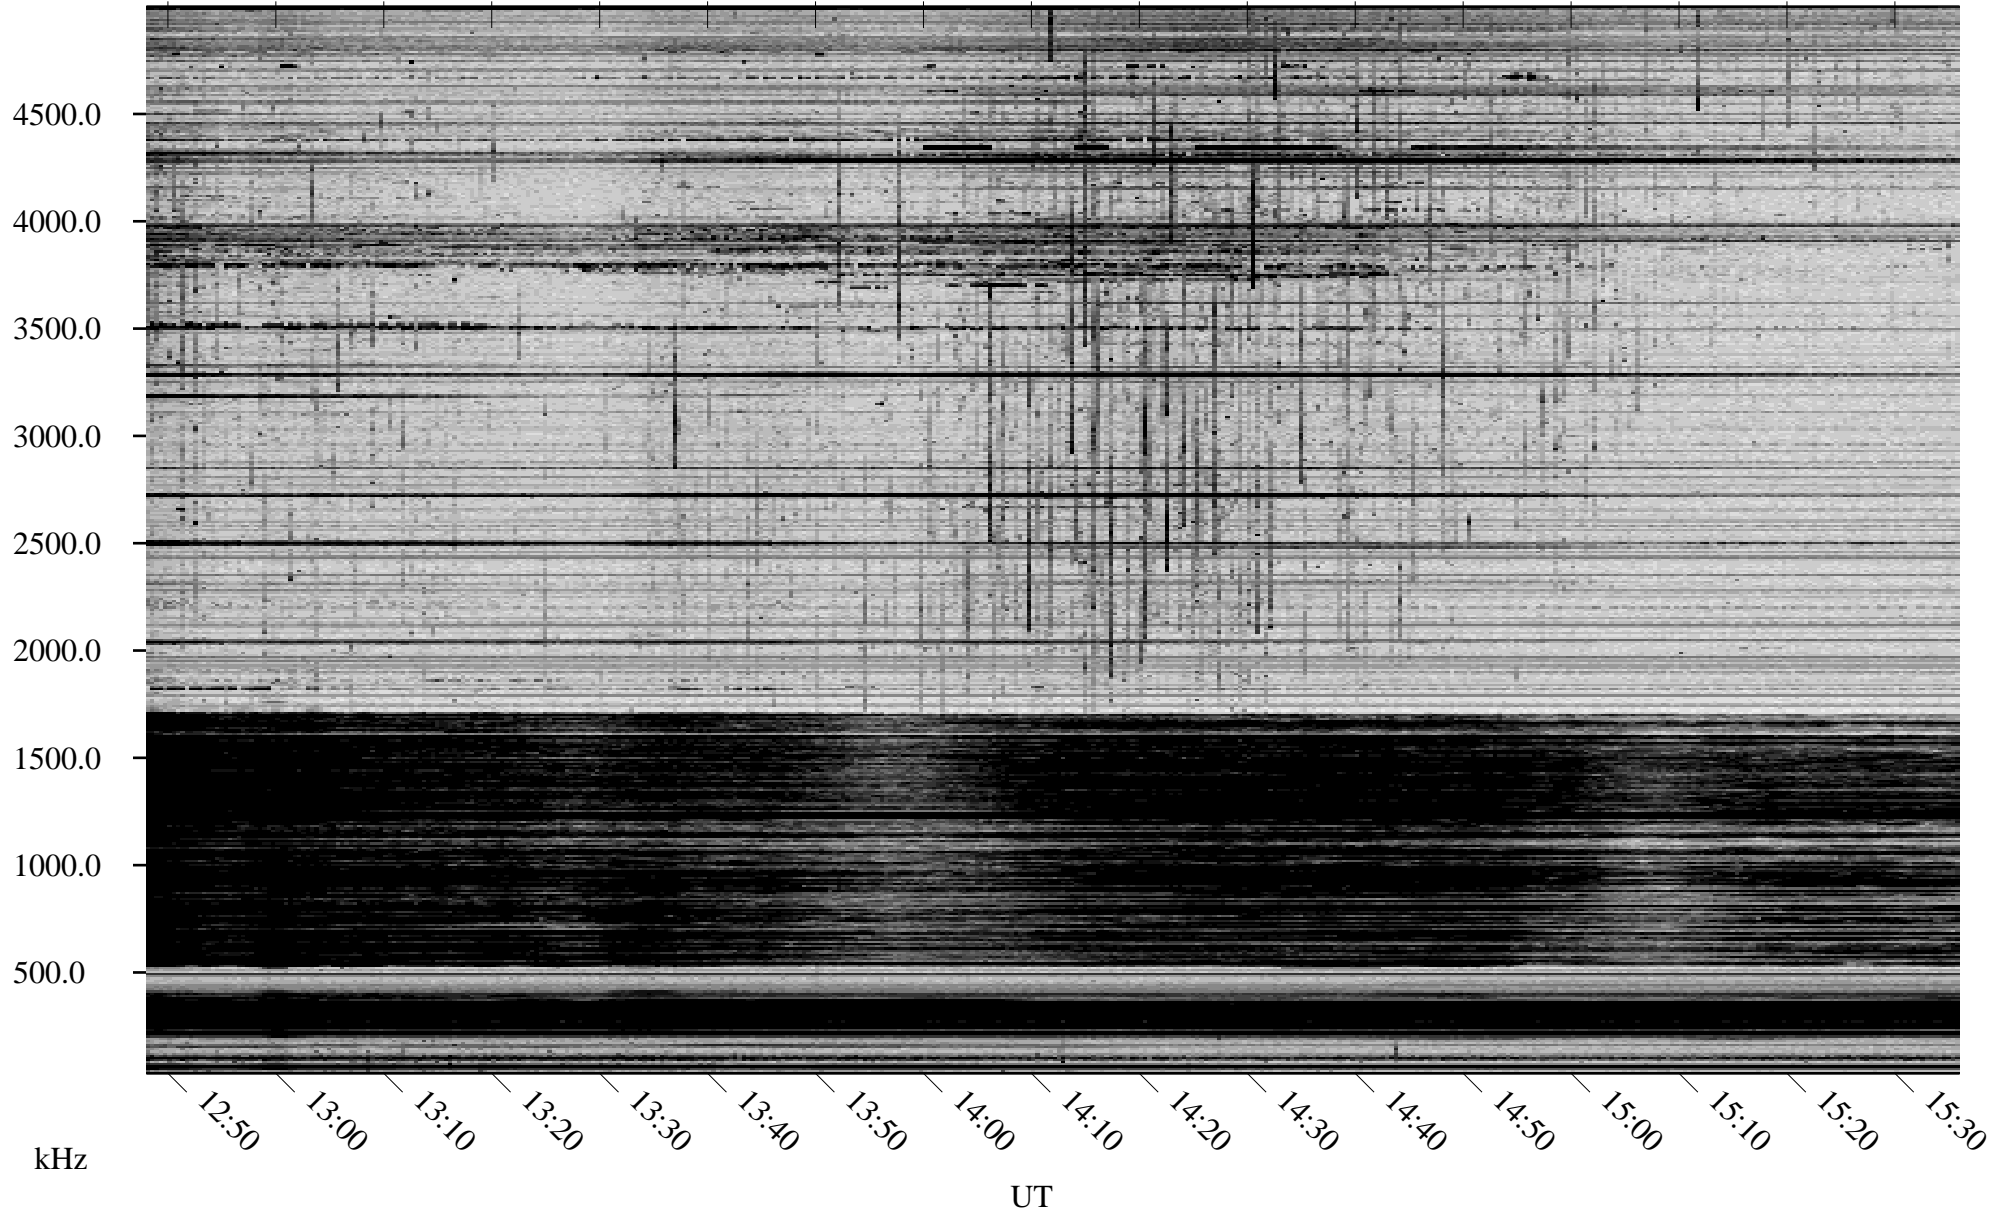

11/20/2006 Churchill, Manitoba

Linear Scale Black = 161 White = 15

CH06323L.R00m max_12

Page 5

11/20/2006 Churchill, Manitoba

Linear Scale Black = 161 White = 15

CH06323L.R00m max_12

Page 6

11/20/2006 Churchill, Manitoba

Linear Scale Black = 161 White = 15

CH06323L.R00m max_12

Page 7

11/20/2006 Churchill, Manitoba

Linear Scale Black = 161 White = 15

CH06323L.R00m max_12

Page 8