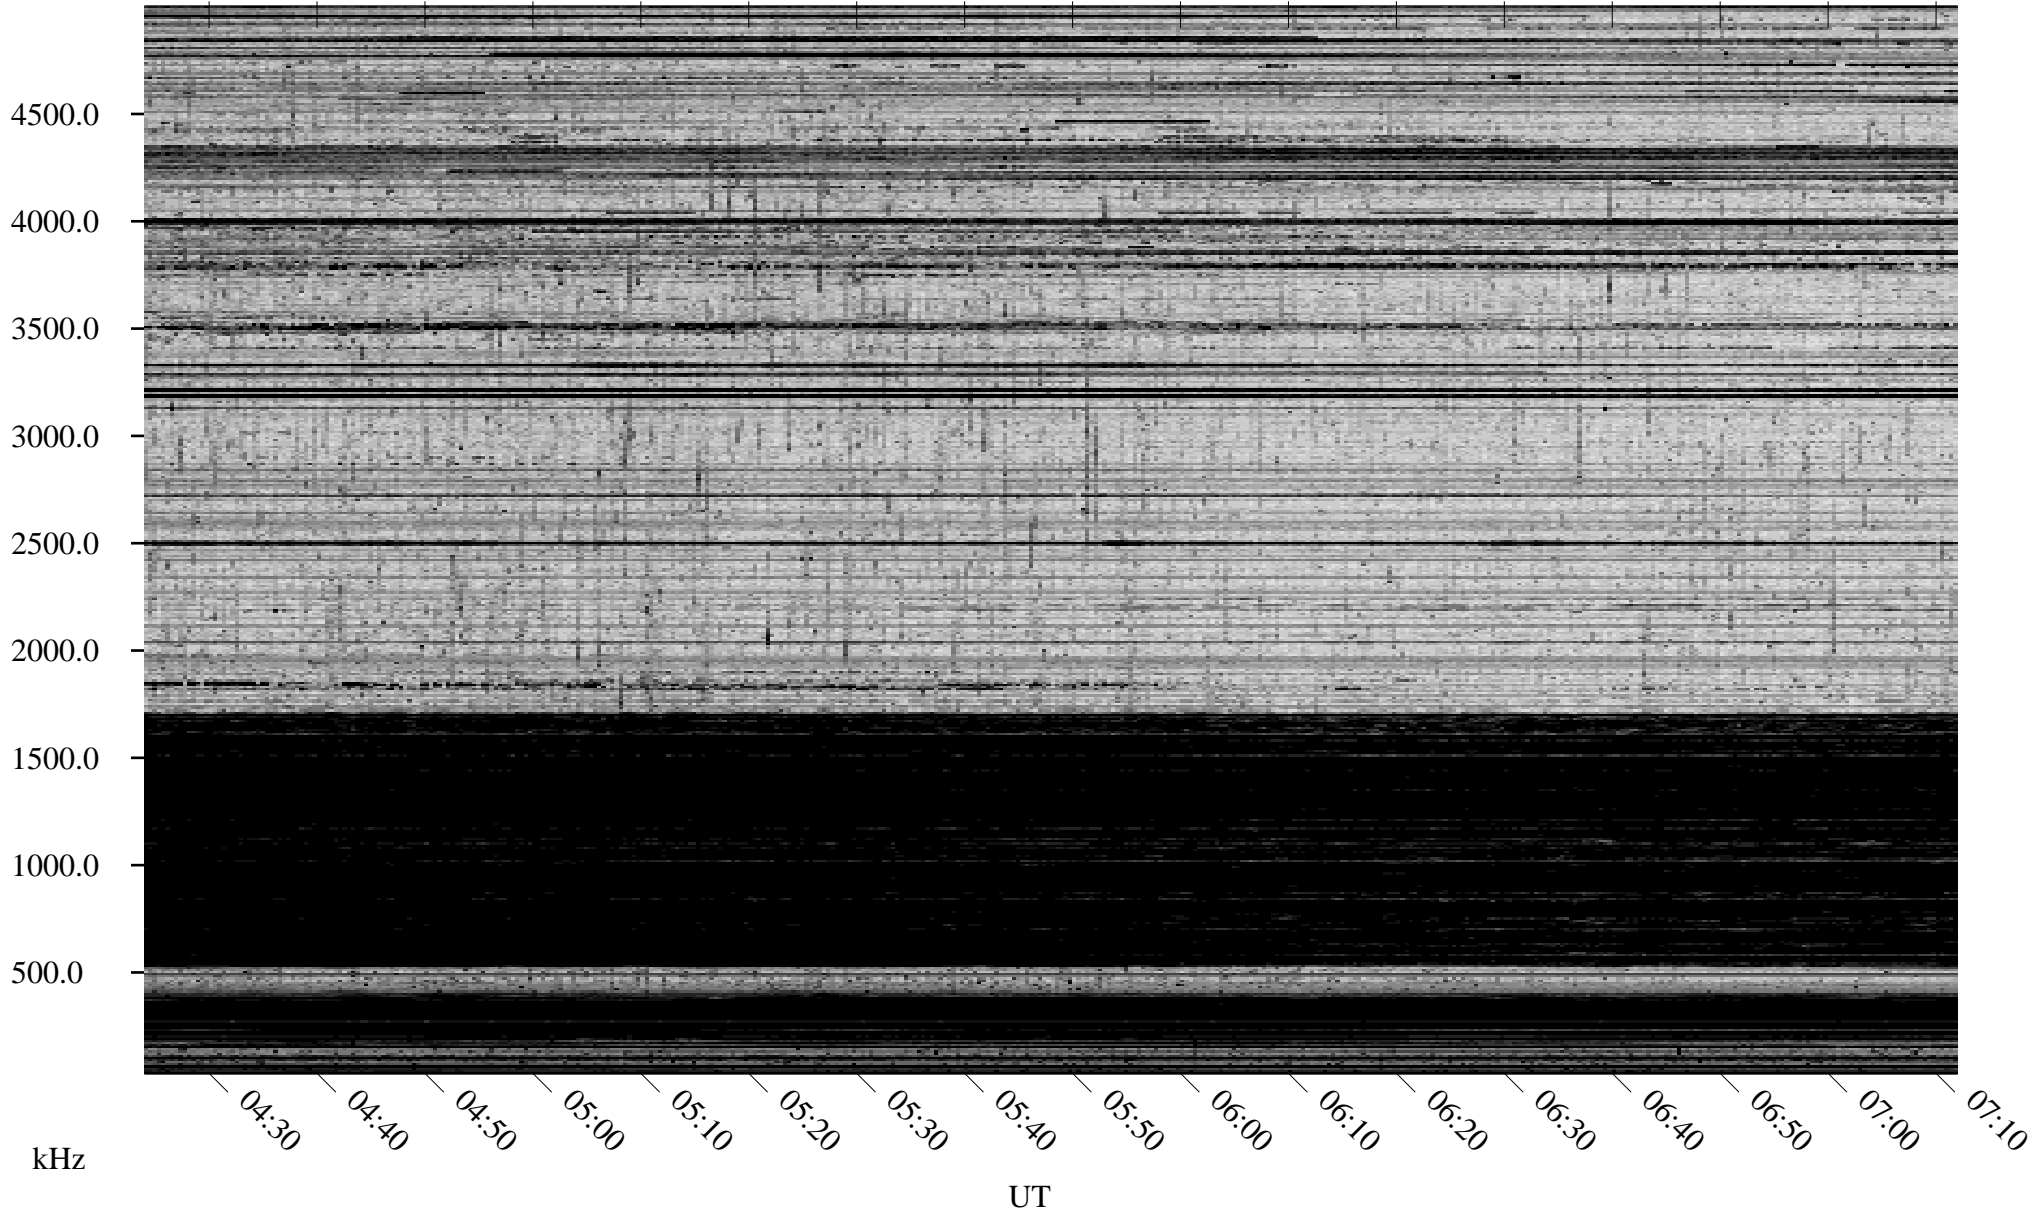

11/20/2006 Churchill, Manitoba

Linear Scale Black = 161 White = 15

CH06324L.R00m max_12

Page 1

11/20/2006 Churchill, Manitoba

Linear Scale Black = 161 White = 15

CH06324L.R00m max_12

Page 2

11/21/2006 Churchill, Manitoba

Linear Scale Black = 161 White = 15

CH06324L.R00m max_12

Page 3

11/21/2006 Churchill, Manitoba

Linear Scale Black = 161 White = 15

CH06324L.R00m max_12

Page 4

11/21/2006 Churchill, Manitoba

Linear Scale Black = 161 White = 15

CH06324L.R00m max_12

Page 5

11/21/2006 Churchill, Manitoba

Linear Scale Black = 161 White = 15

CH06324L.R00m max_12

Page 6

11/21/2006 Churchill, Manitoba

Linear Scale Black = 161 White = 15

CH06324L.R00m max_12

Page 7

11/21/2006 Churchill, Manitoba

Linear Scale Black = 161 White = 15

CH06324L.R00m max_12