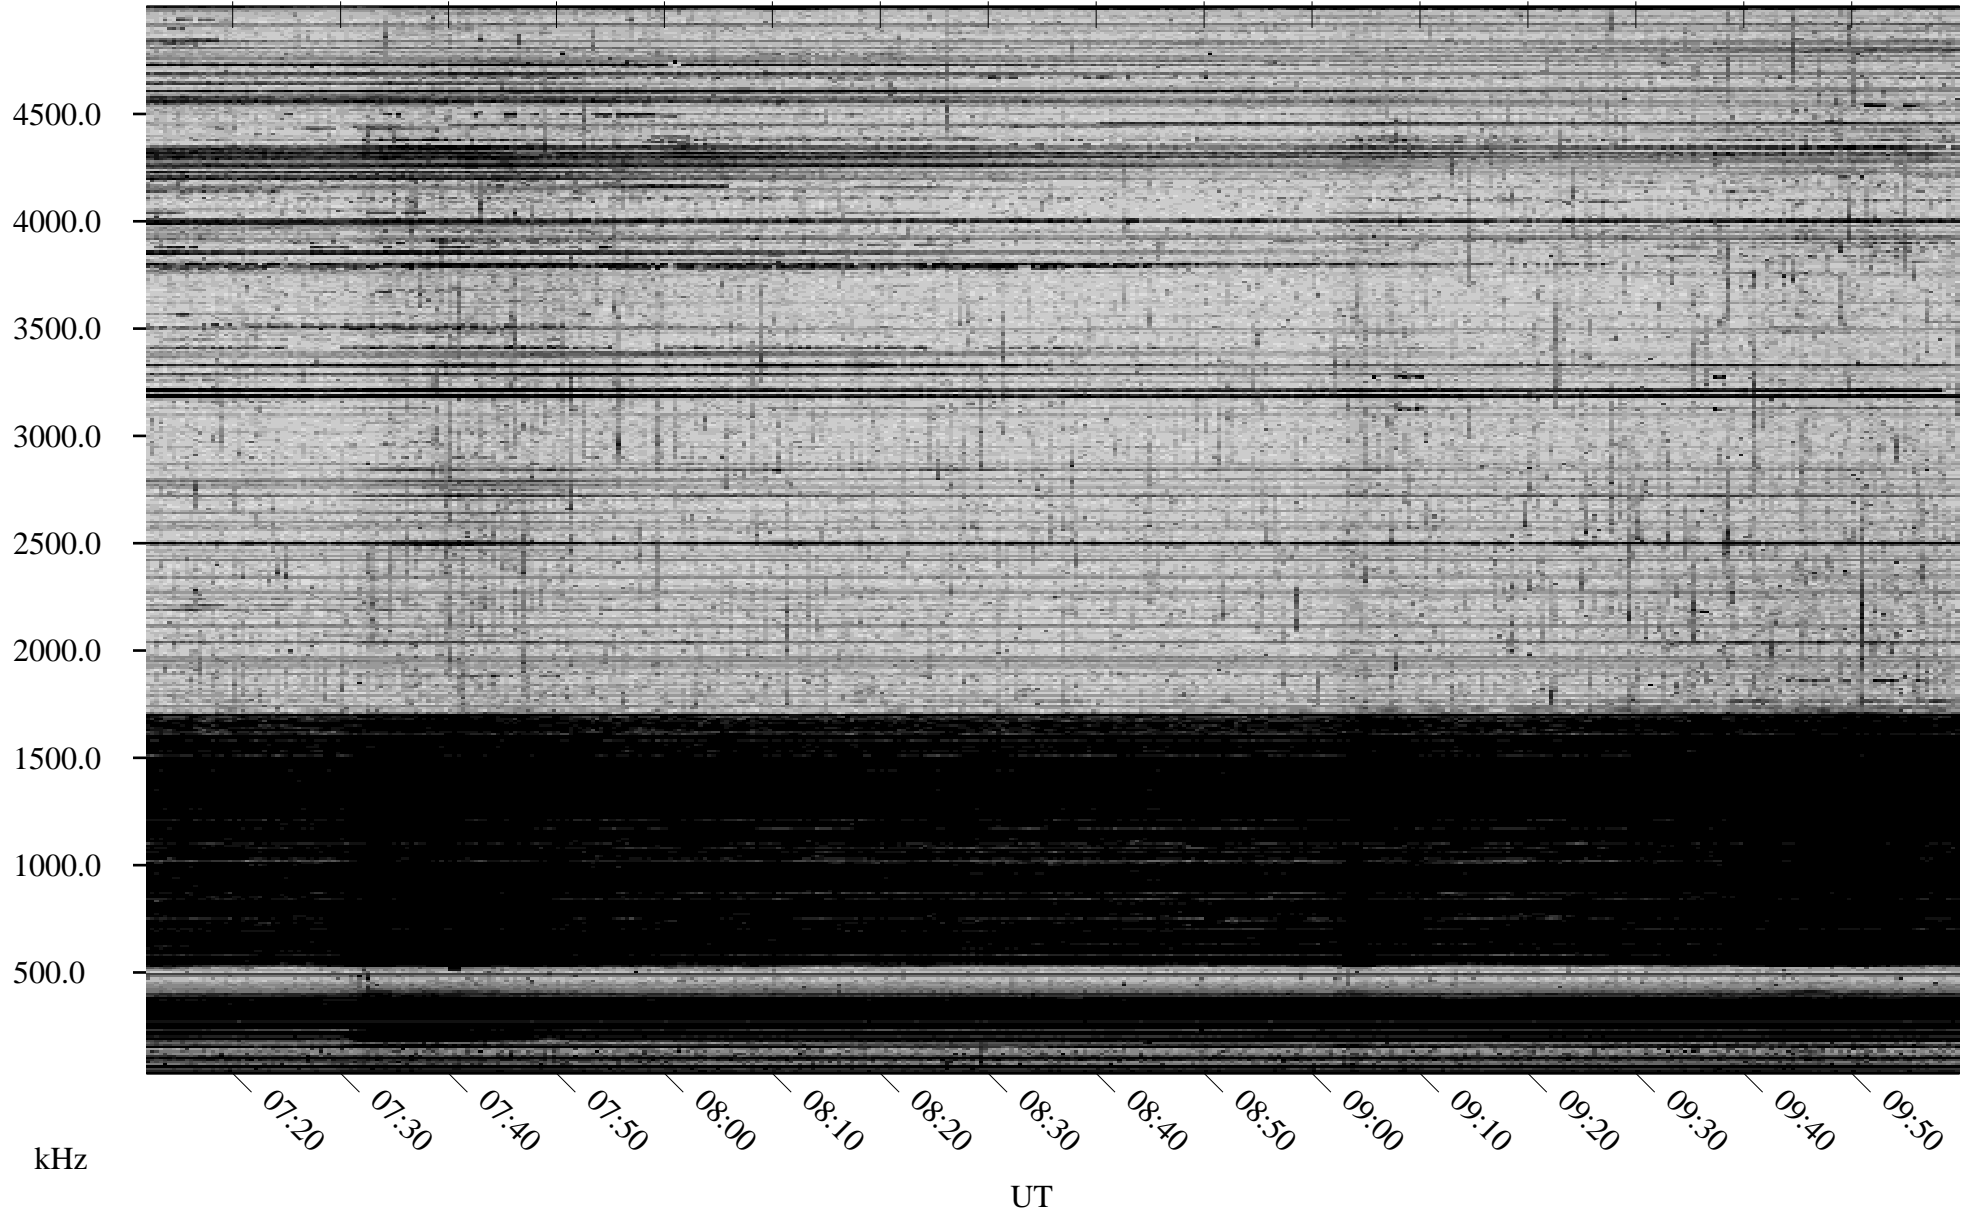

11/20/2006 Churchill, Manitoba

Linear Scale Black = 161 White = 15

CH06324L.R00m max_12

Page 1

11/20/2006 Churchill, Manitoba

Linear Scale Black = 161 White = 15

CH06324L.R00m max_12

Page 2

11/21/2006 Churchill, Manitoba

Linear Scale Black = 161 White = 15

CH06324L.R00m max_12

Page 3

11/21/2006 Churchill, Manitoba

Linear Scale Black = 161 White = 15

CH06324L.R00m max_12

Page 4

11/21/2006 Churchill, Manitoba

Linear Scale Black = 161 White = 15

CH06324L.R00m max_12

Page 5

11/21/2006 Churchill, Manitoba

Linear Scale Black = 161 White = 15

CH06324L.R00m max_12

Page 6

11/21/2006 Churchill, Manitoba

Linear Scale Black = 161 White = 15

CH06324L.R00m max_12

Page 7

11/21/2006 Churchill, Manitoba

Linear Scale Black = 161 White = 15

CH06324L.R00m max_12