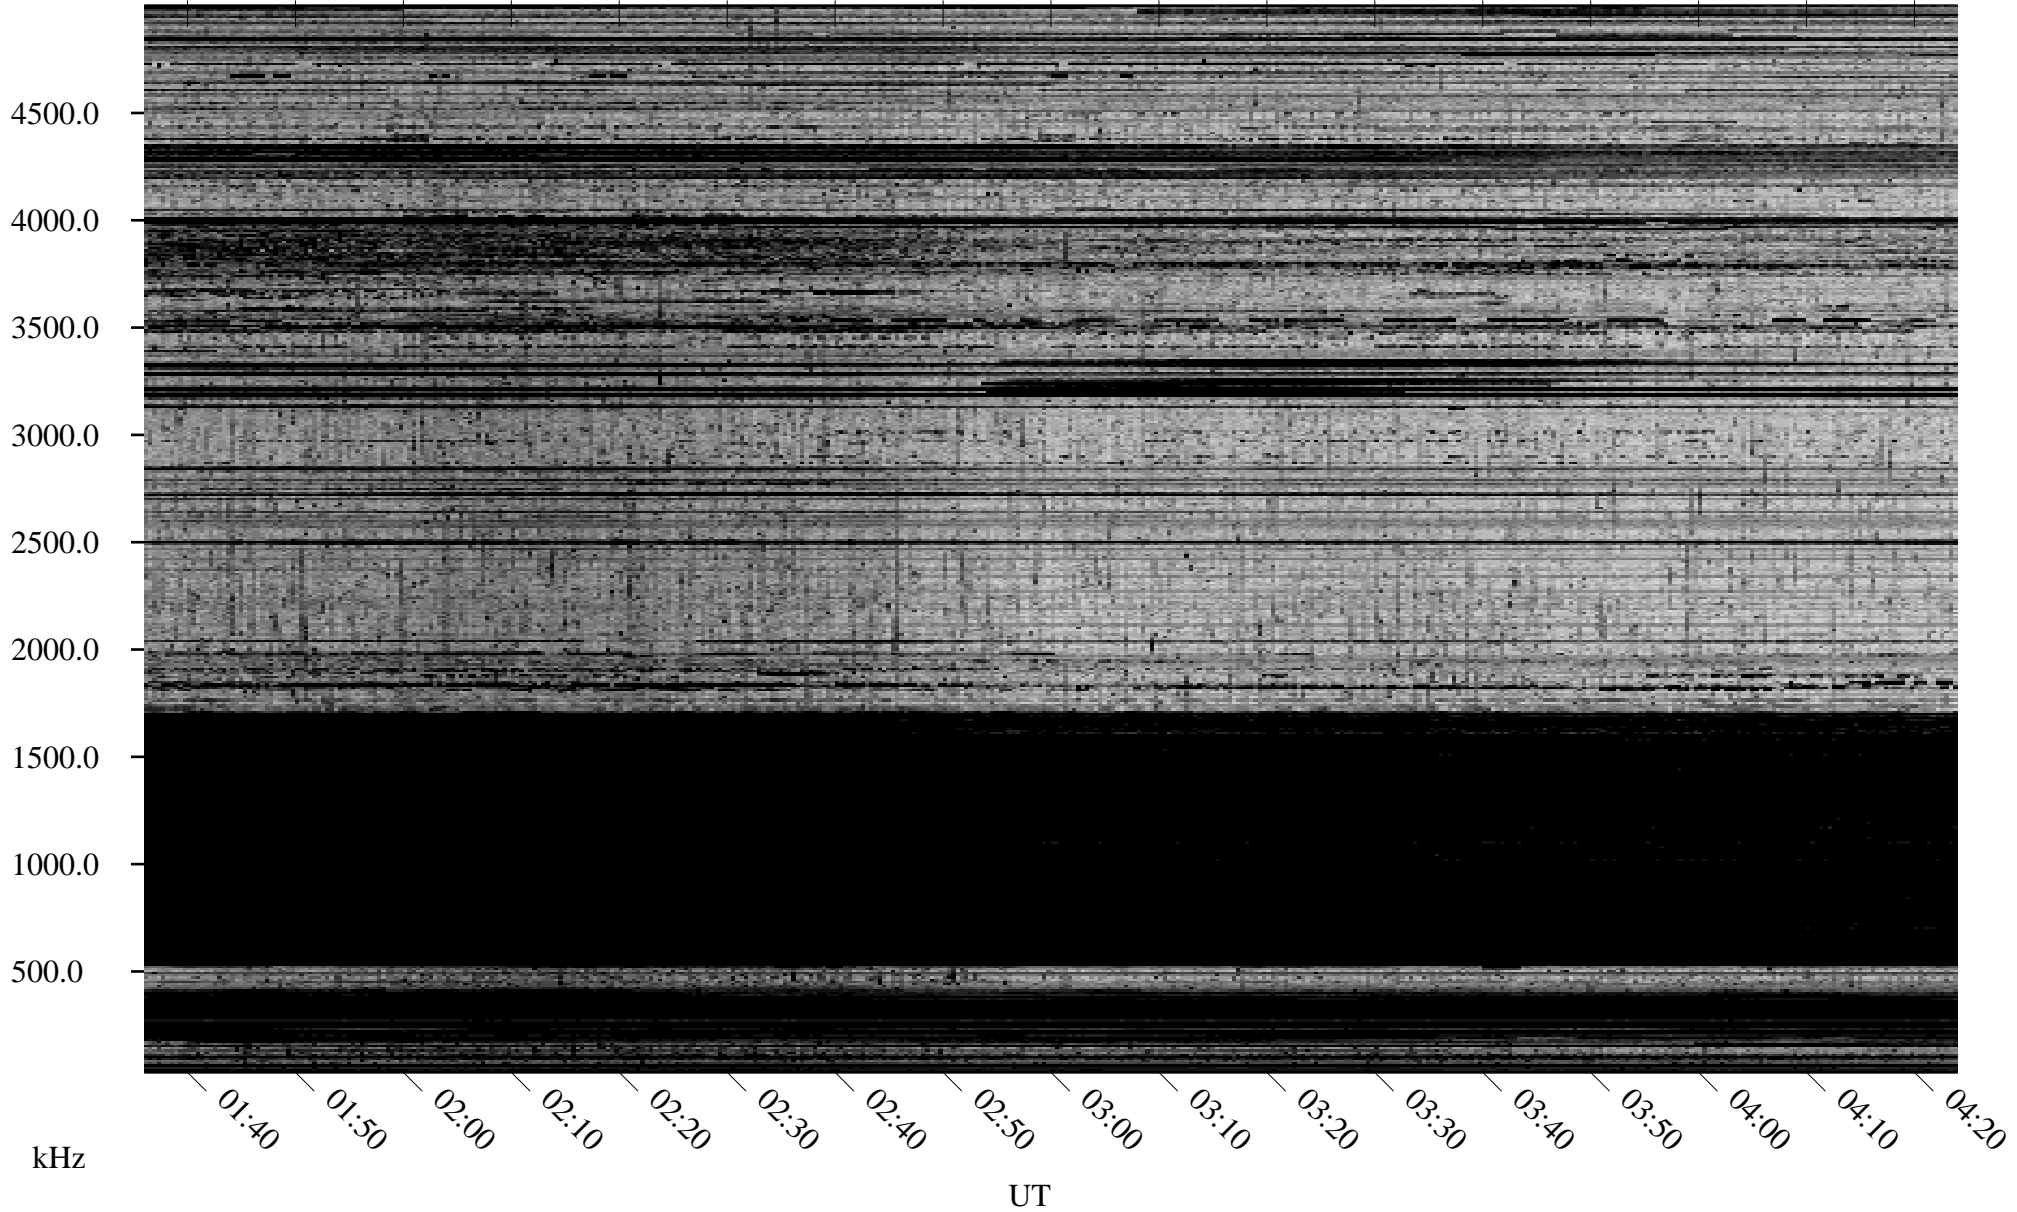

11/20/2006 Churchill, Manitoba

Linear Scale Black = 161 White = 15

CH06324L.R00m max_12

Page 1

11/20/2006 Churchill, Manitoba

Linear Scale Black = 161 White = 15

CH06324L.R00m max_12

Page 2

11/21/2006 Churchill, Manitoba

Linear Scale Black = 161 White = 15

CH06324L.R00m max_12

Page 3

11/21/2006 Churchill, Manitoba

Linear Scale Black = 161 White = 15

CH06324L.R00m max_12

Page 4

11/21/2006 Churchill, Manitoba

Linear Scale Black = 161 White = 15

CH06324L.R00m max_12

Page 5

11/21/2006 Churchill, Manitoba

Linear Scale Black = 161 White = 15

CH06324L.R00m max_12

Page 6

11/21/2006 Churchill, Manitoba

Linear Scale Black = 161 White = 15

CH06324L.R00m max_12

Page 7

11/21/2006 Churchill, Manitoba

Linear Scale Black = 161 White = 15

CH06324L.R00m max_12