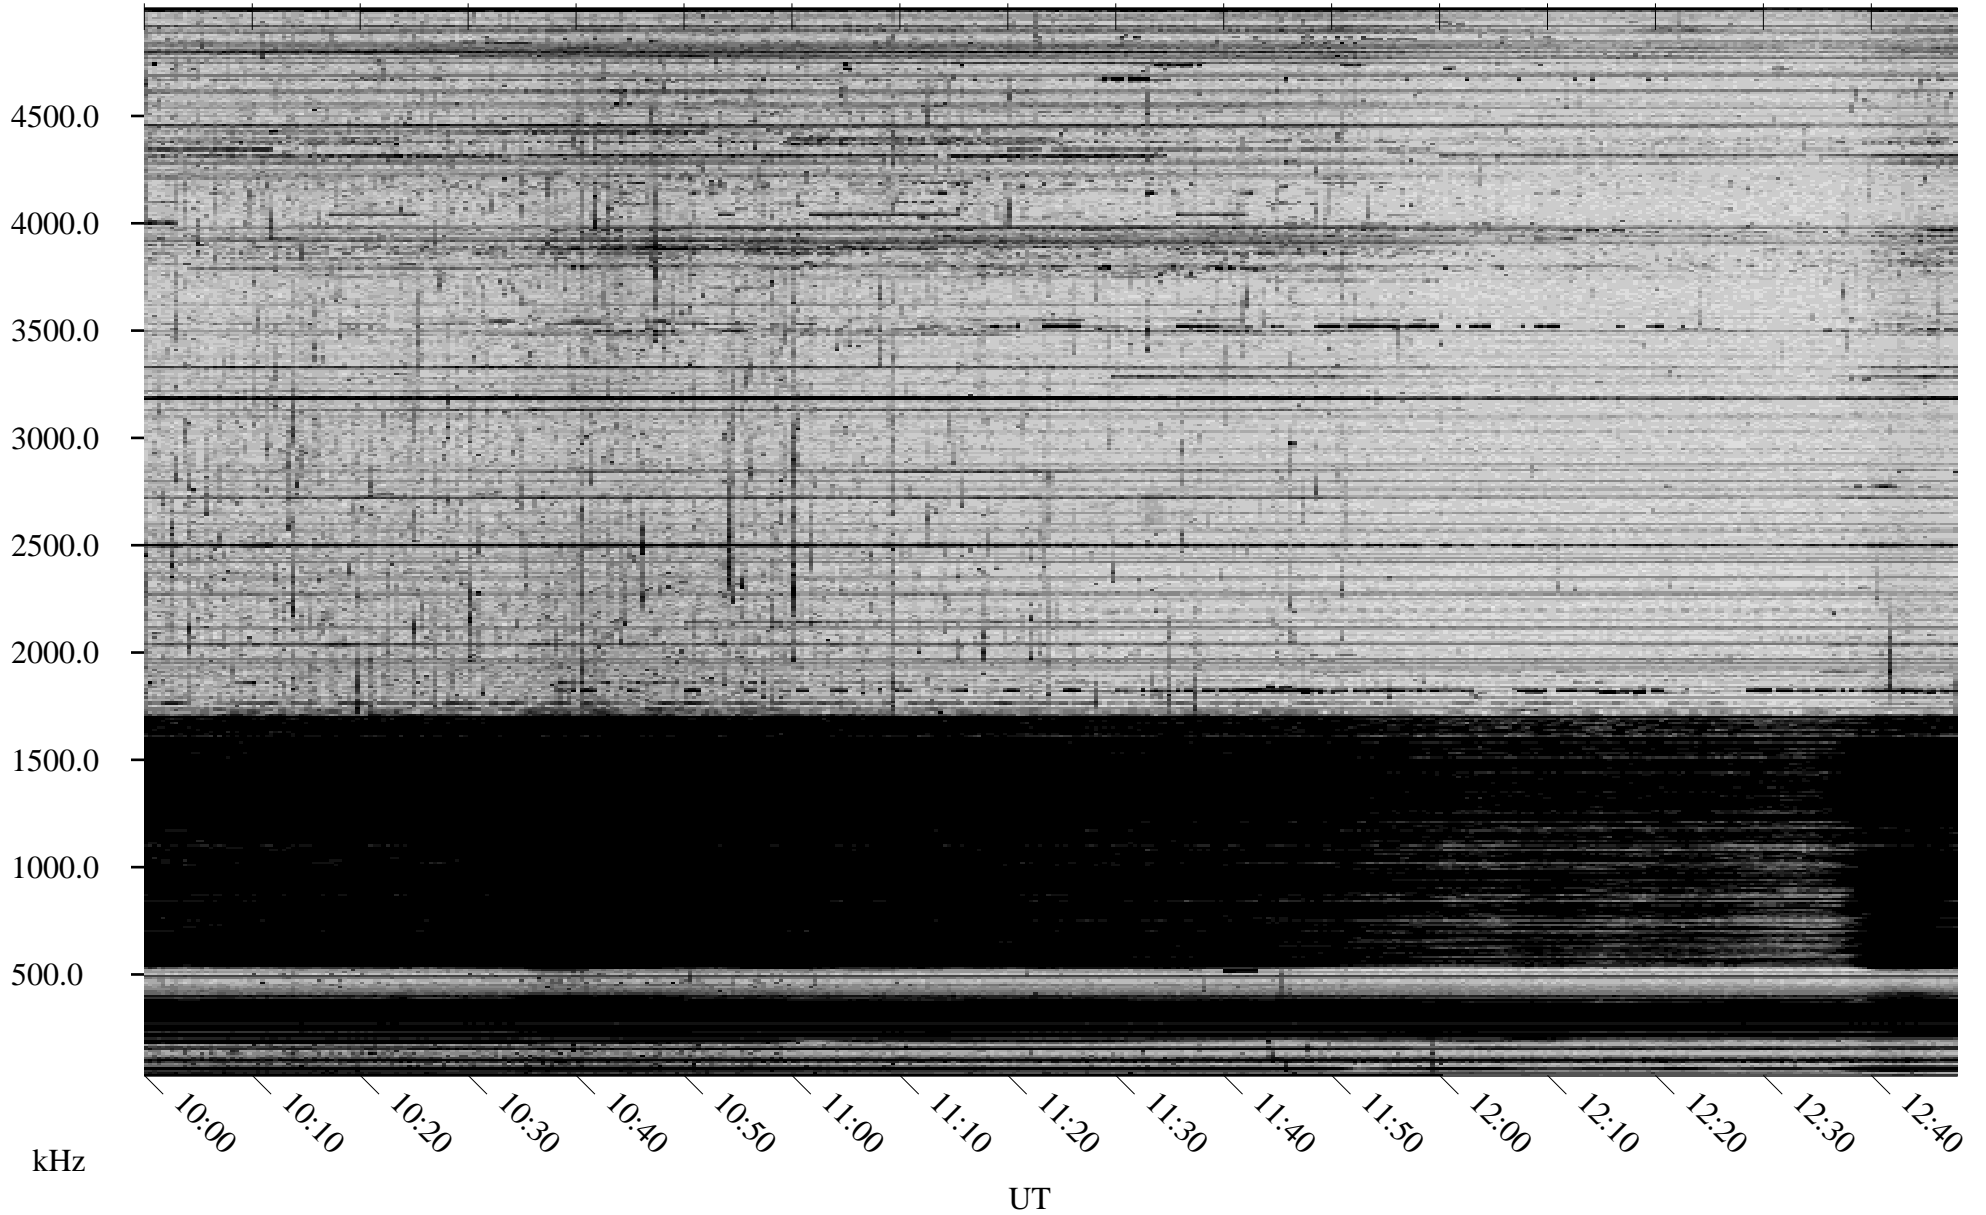

11/21/2006 Churchill, Manitoba

Linear Scale Black = 161 White = 15

CH06324L.R00m max_12

Page 5

11/21/2006 Churchill, Manitoba

Linear Scale Black = 161 White = 15

CH06324L.R00m max_12

Page 6

11/21/2006 Churchill, Manitoba

Linear Scale Black = 161 White = 15

CH06324L.R00m max_12

Page 7

11/21/2006 Churchill, Manitoba

Linear Scale Black = 161 White = 15

CH06324L.R00m max_12