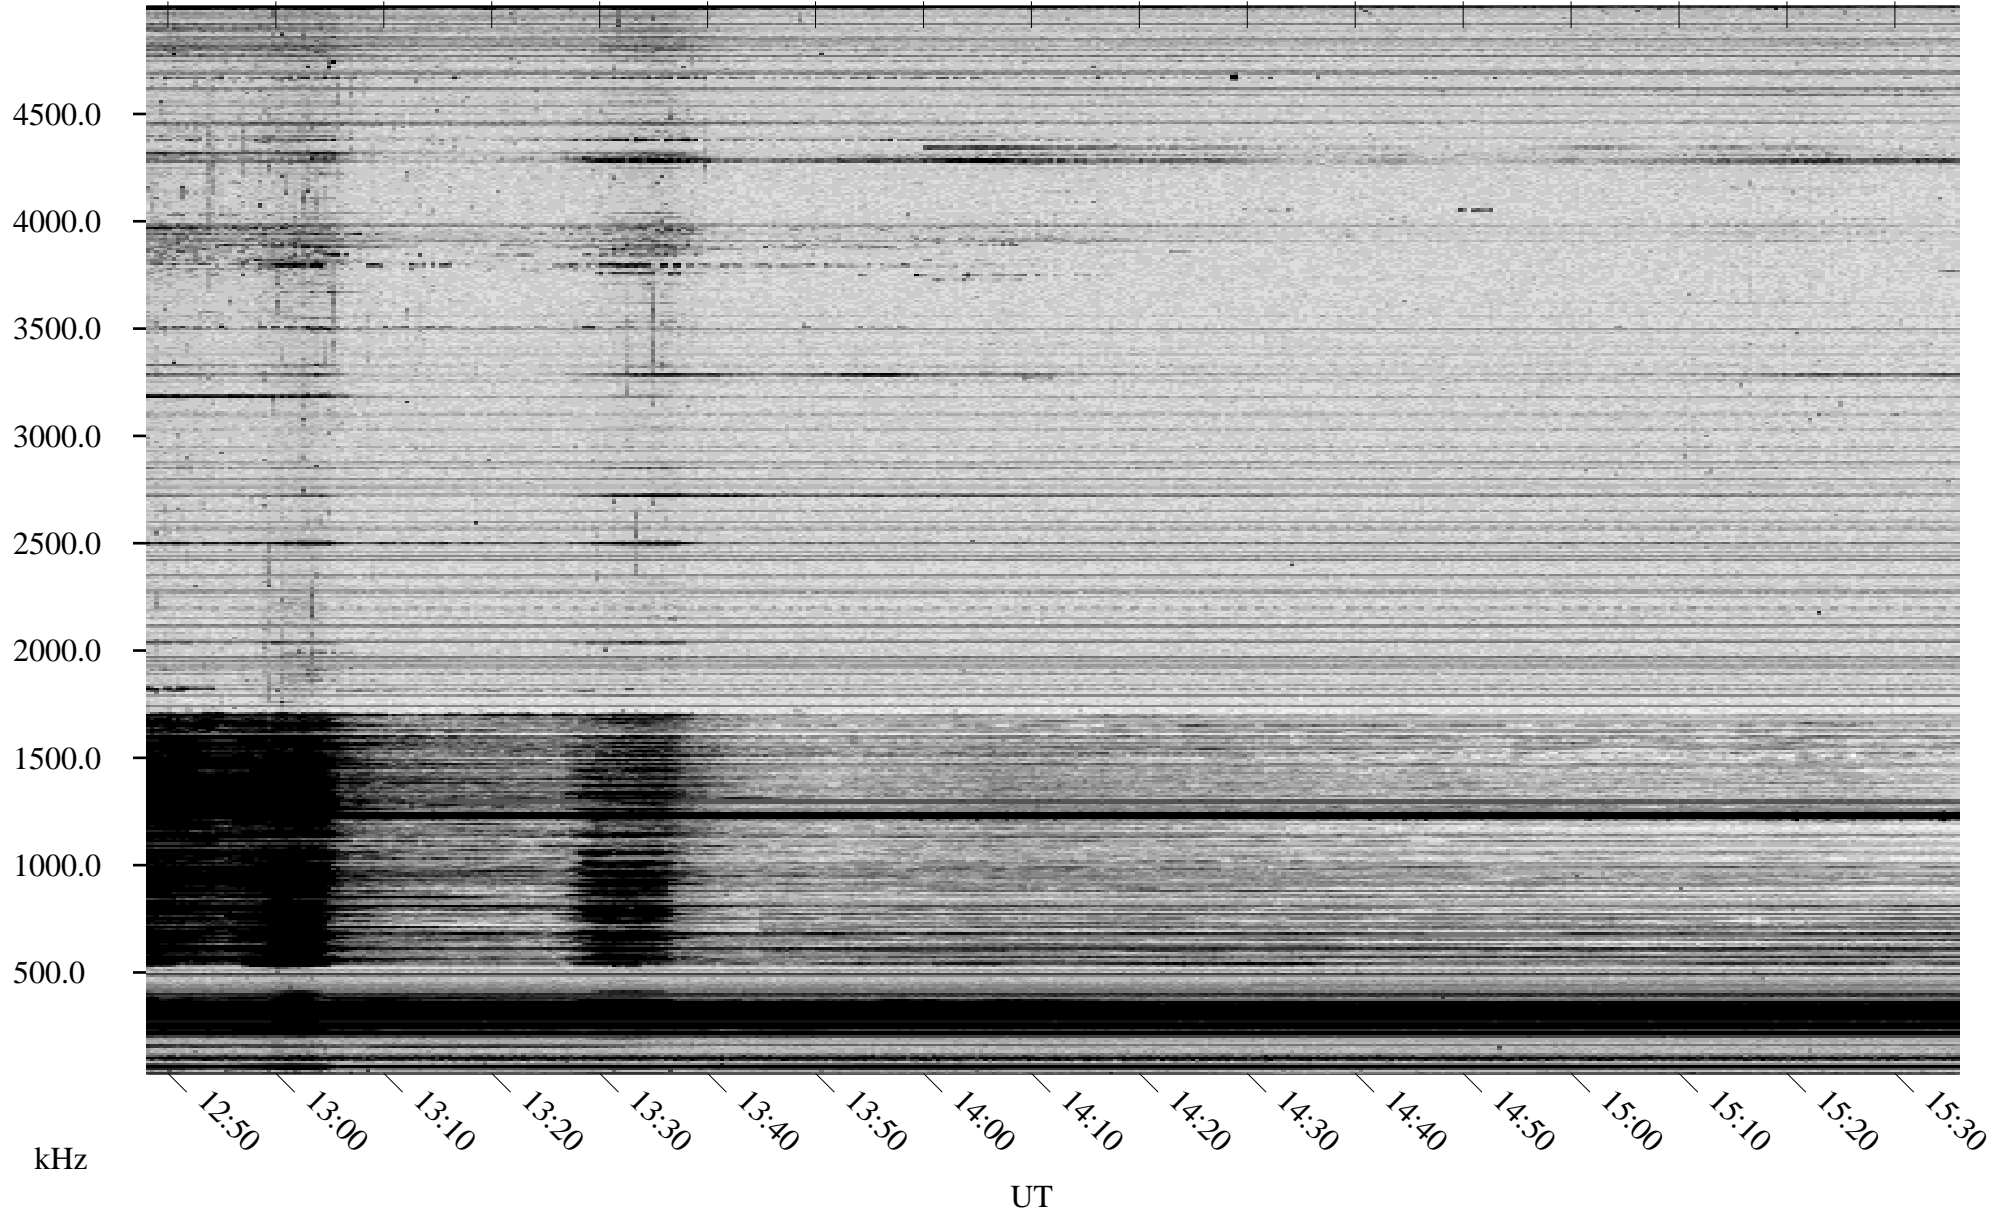

11/20/2006 Churchill, Manitoba

Linear Scale Black = 161 White = 15

CH06324L.R00m max_12

Page 1

11/20/2006 Churchill, Manitoba

Linear Scale Black = 161 White = 15

CH06324L.R00m max_12

Page 2

11/21/2006 Churchill, Manitoba

Linear Scale Black = 161 White = 15

CH06324L.R00m max_12

Page 3

11/21/2006 Churchill, Manitoba

Linear Scale Black = 161 White = 15

CH06324L.R00m max_12

Page 4

11/21/2006 Churchill, Manitoba

Linear Scale Black = 161 White = 15

CH06324L.R00m max_12

Page 5

11/21/2006 Churchill, Manitoba

Linear Scale Black = 161 White = 15

CH06324L.R00m max_12

Page 6

11/21/2006 Churchill, Manitoba

Linear Scale Black = 161 White = 15

CH06324L.R00m max_12

Page 7

11/21/2006 Churchill, Manitoba

Linear Scale Black = 161 White = 15

CH06324L.R00m max_12