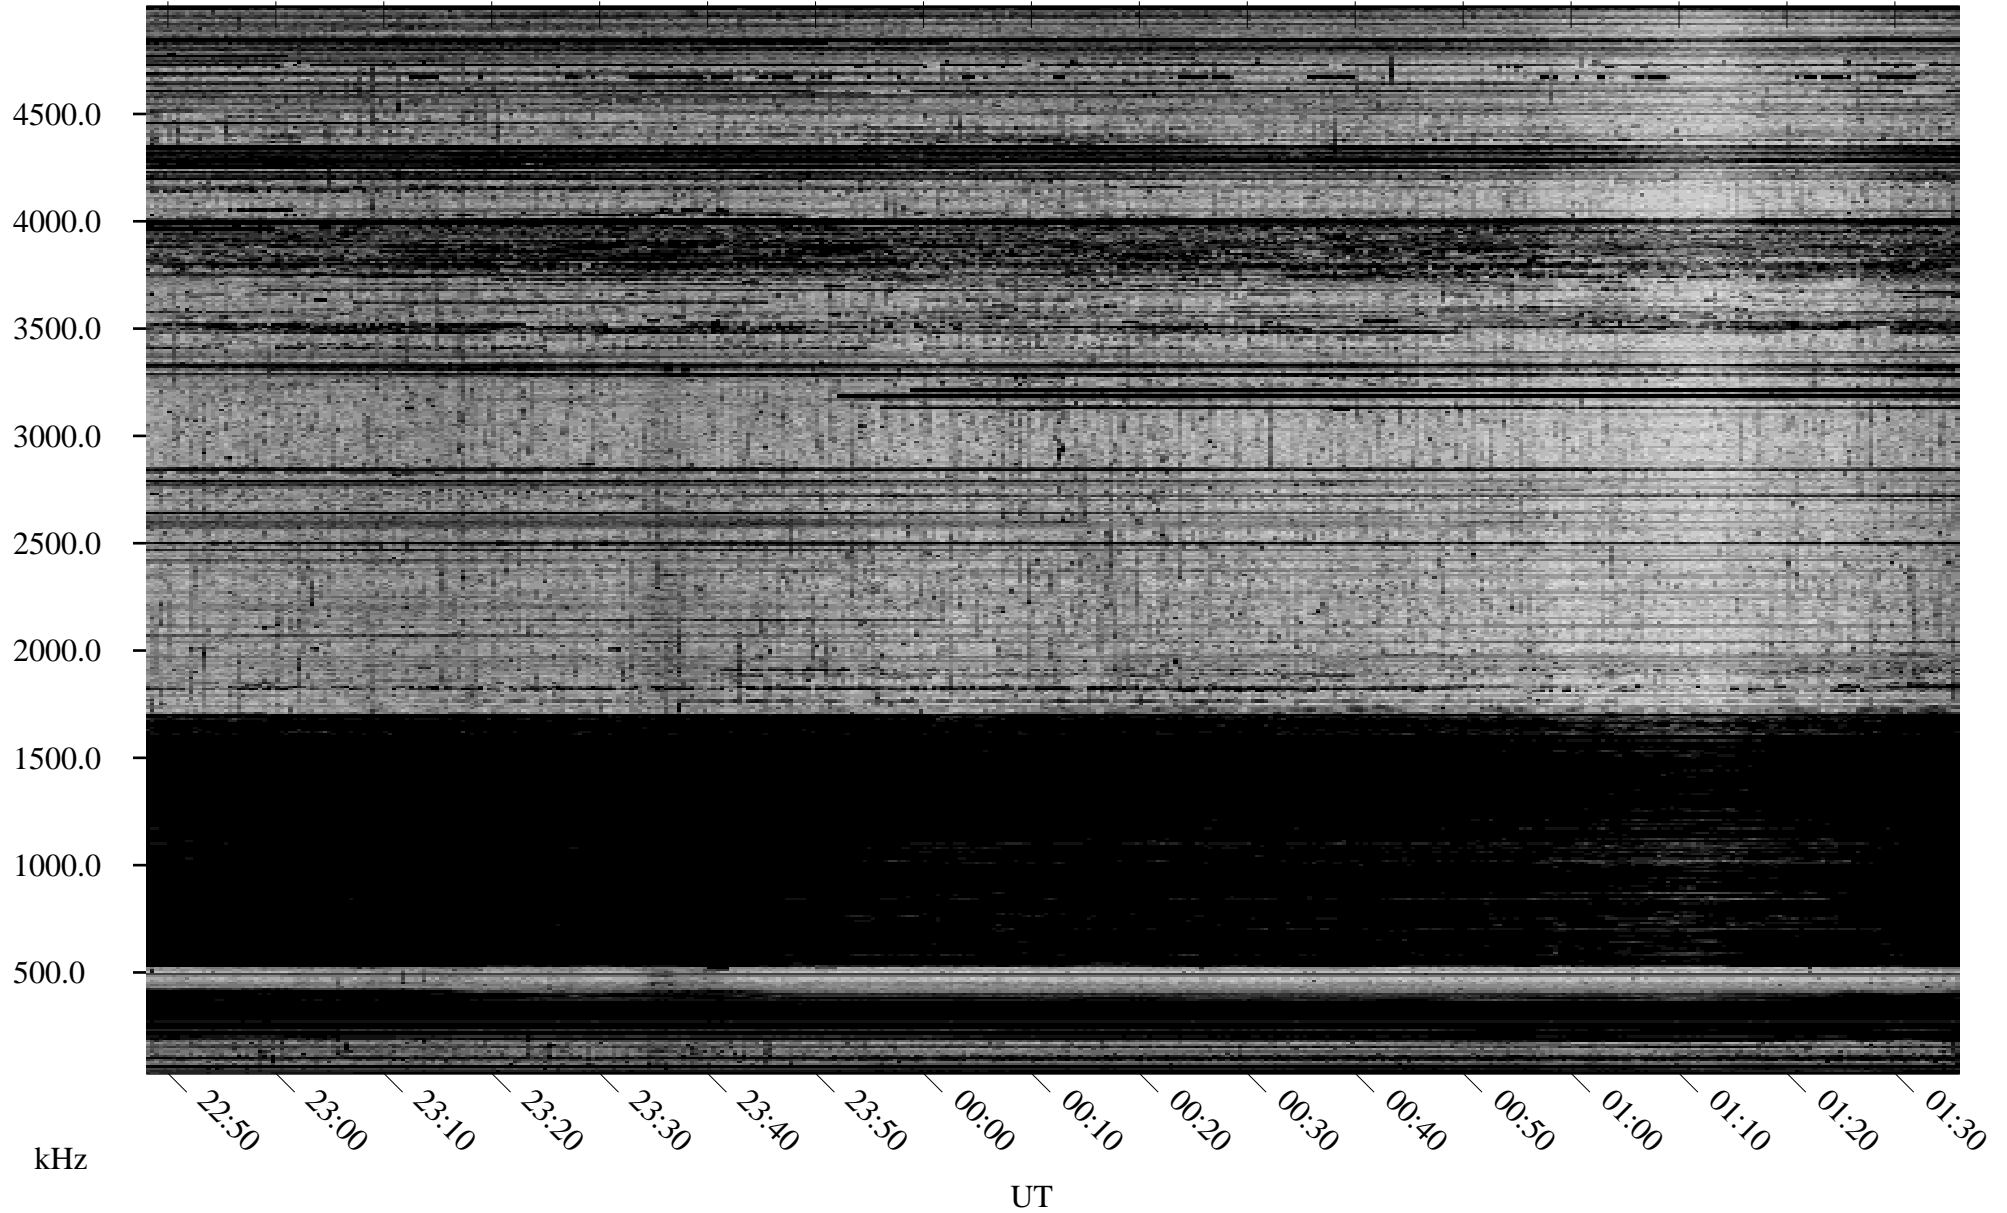

11/20/2006 Churchill, Manitoba

Linear Scale Black = 161 White = 15

CH06324L.R00m max_12

Page 1

11/20/2006 Churchill, Manitoba

Linear Scale Black = 161 White = 15

CH06324L.R00m max_12

Page 2

11/21/2006 Churchill, Manitoba

Linear Scale Black = 161 White = 15

CH06324L.R00m max_12

Page 3

11/21/2006 Churchill, Manitoba

Linear Scale Black = 161 White = 15

CH06324L.R00m max_12

Page 4

11/21/2006 Churchill, Manitoba

Linear Scale Black = 161 White = 15

CH06324L.R00m max_12

Page 5

11/21/2006 Churchill, Manitoba

Linear Scale Black = 161 White = 15

CH06324L.R00m max_12

Page 6

11/21/2006 Churchill, Manitoba

Linear Scale Black = 161 White = 15

CH06324L.R00m max_12

Page 7

11/21/2006 Churchill, Manitoba

Linear Scale Black = 161 White = 15

CH06324L.R00m max_12