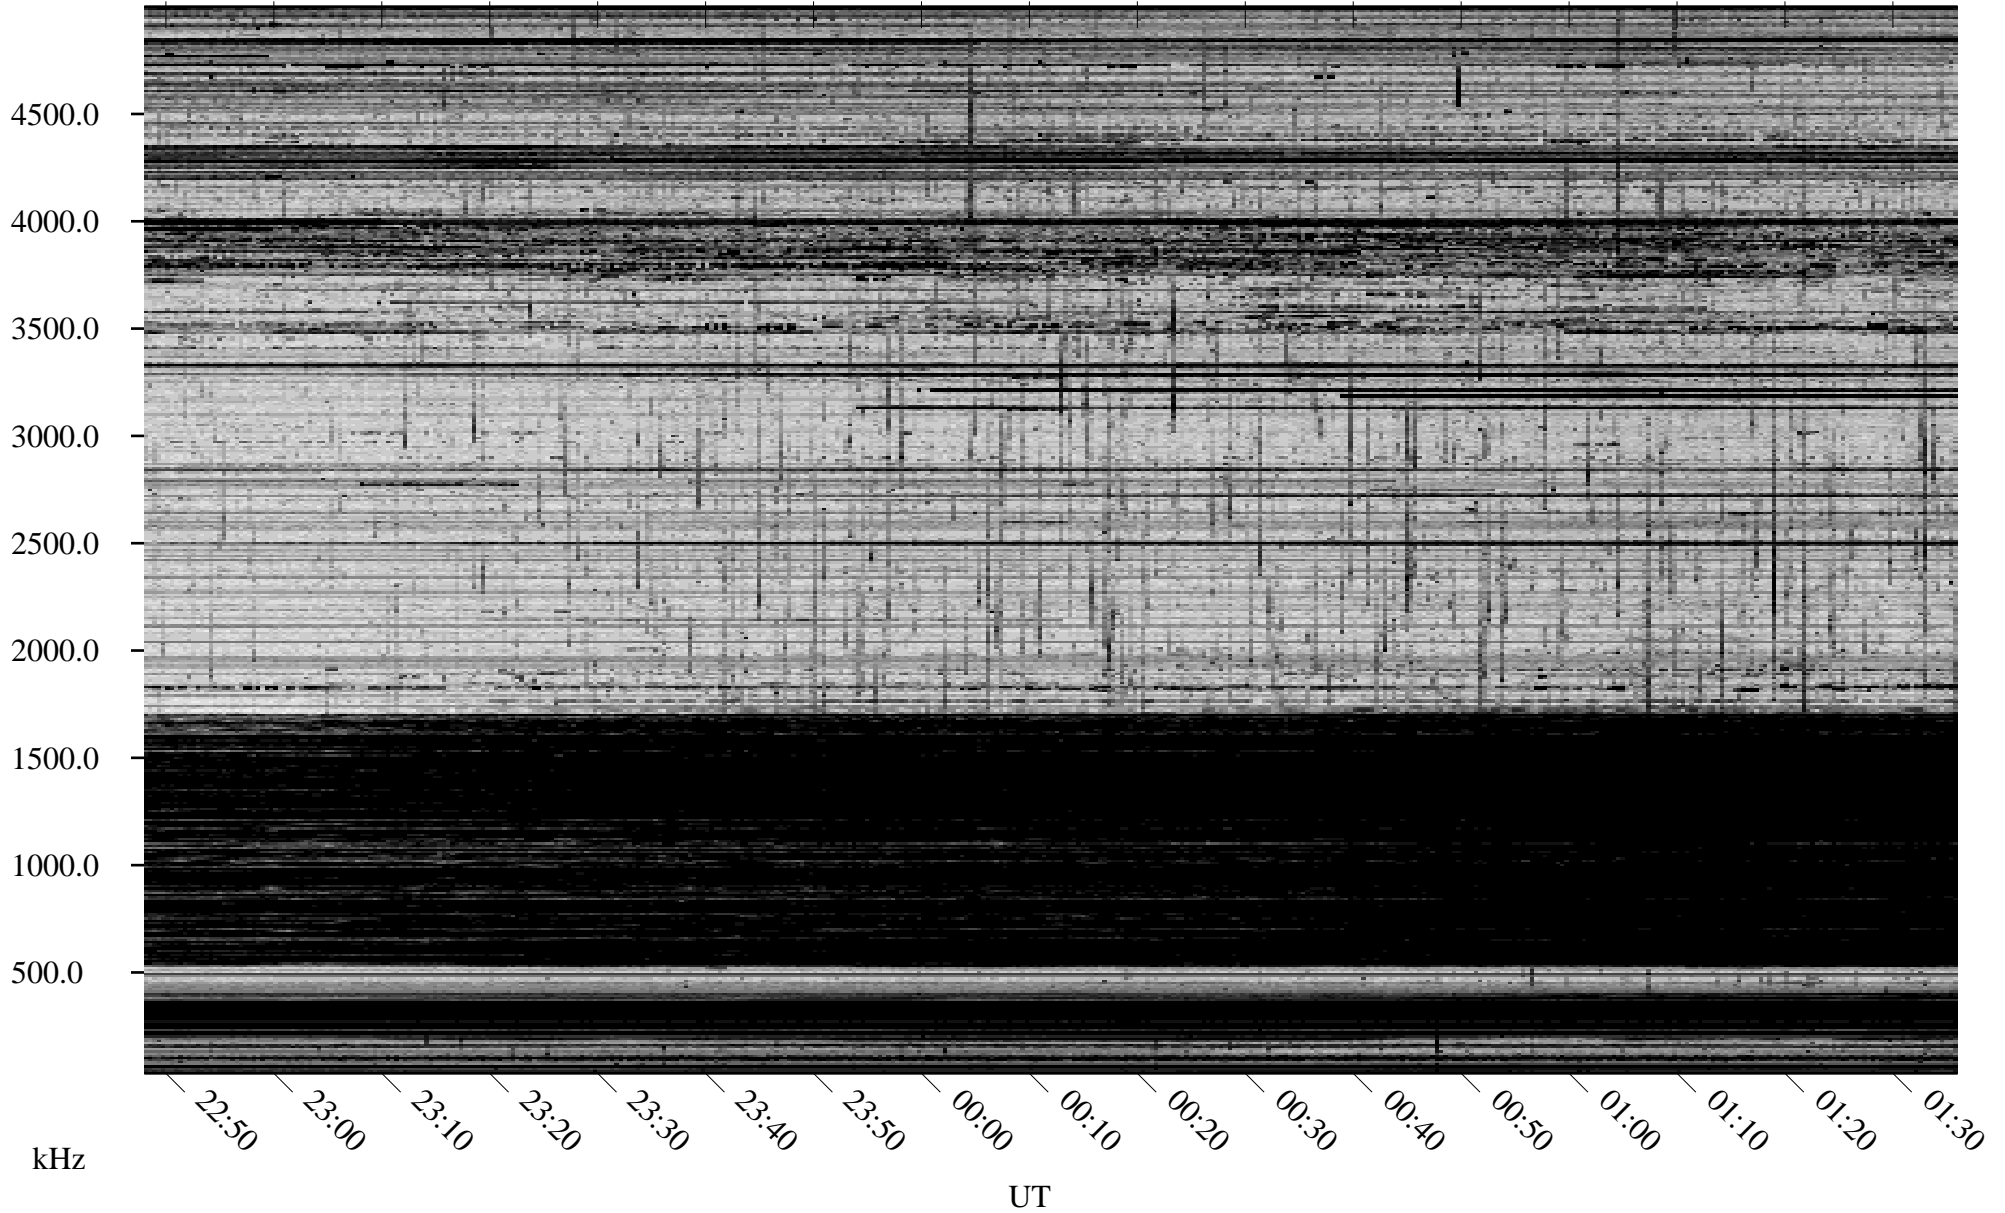

11/21/2006 Churchill, Manitoba

Linear Scale Black = 161 White = 15

CH06325L.R00m max_12

Page 1

11/21/2006 Churchill, Manitoba

Linear Scale Black = 161 White = 15

CH06325L.R00m max_12

Page 2

11/22/2006 Churchill, Manitoba

Linear Scale Black = 161 White = 15

CH06325L.R00m max_12

Page 3

11/22/2006 Churchill, Manitoba

Linear Scale Black = 161 White = 15

CH06325L.R00m max_12

Page 4

11/22/2006 Churchill, Manitoba

Linear Scale Black = 161 White = 15

CH06325L.R00m max_12

Page 5

11/22/2006 Churchill, Manitoba

Linear Scale Black = 161 White = 15

CH06325L.R00m max_12

Page 6

11/22/2006 Churchill, Manitoba

Linear Scale Black = 161 White = 15

CH06325L.R00m max_12

Page 7

11/22/2006 Churchill, Manitoba

Linear Scale Black = 161 White = 15

CH06325L.R00m max_12

Page 8