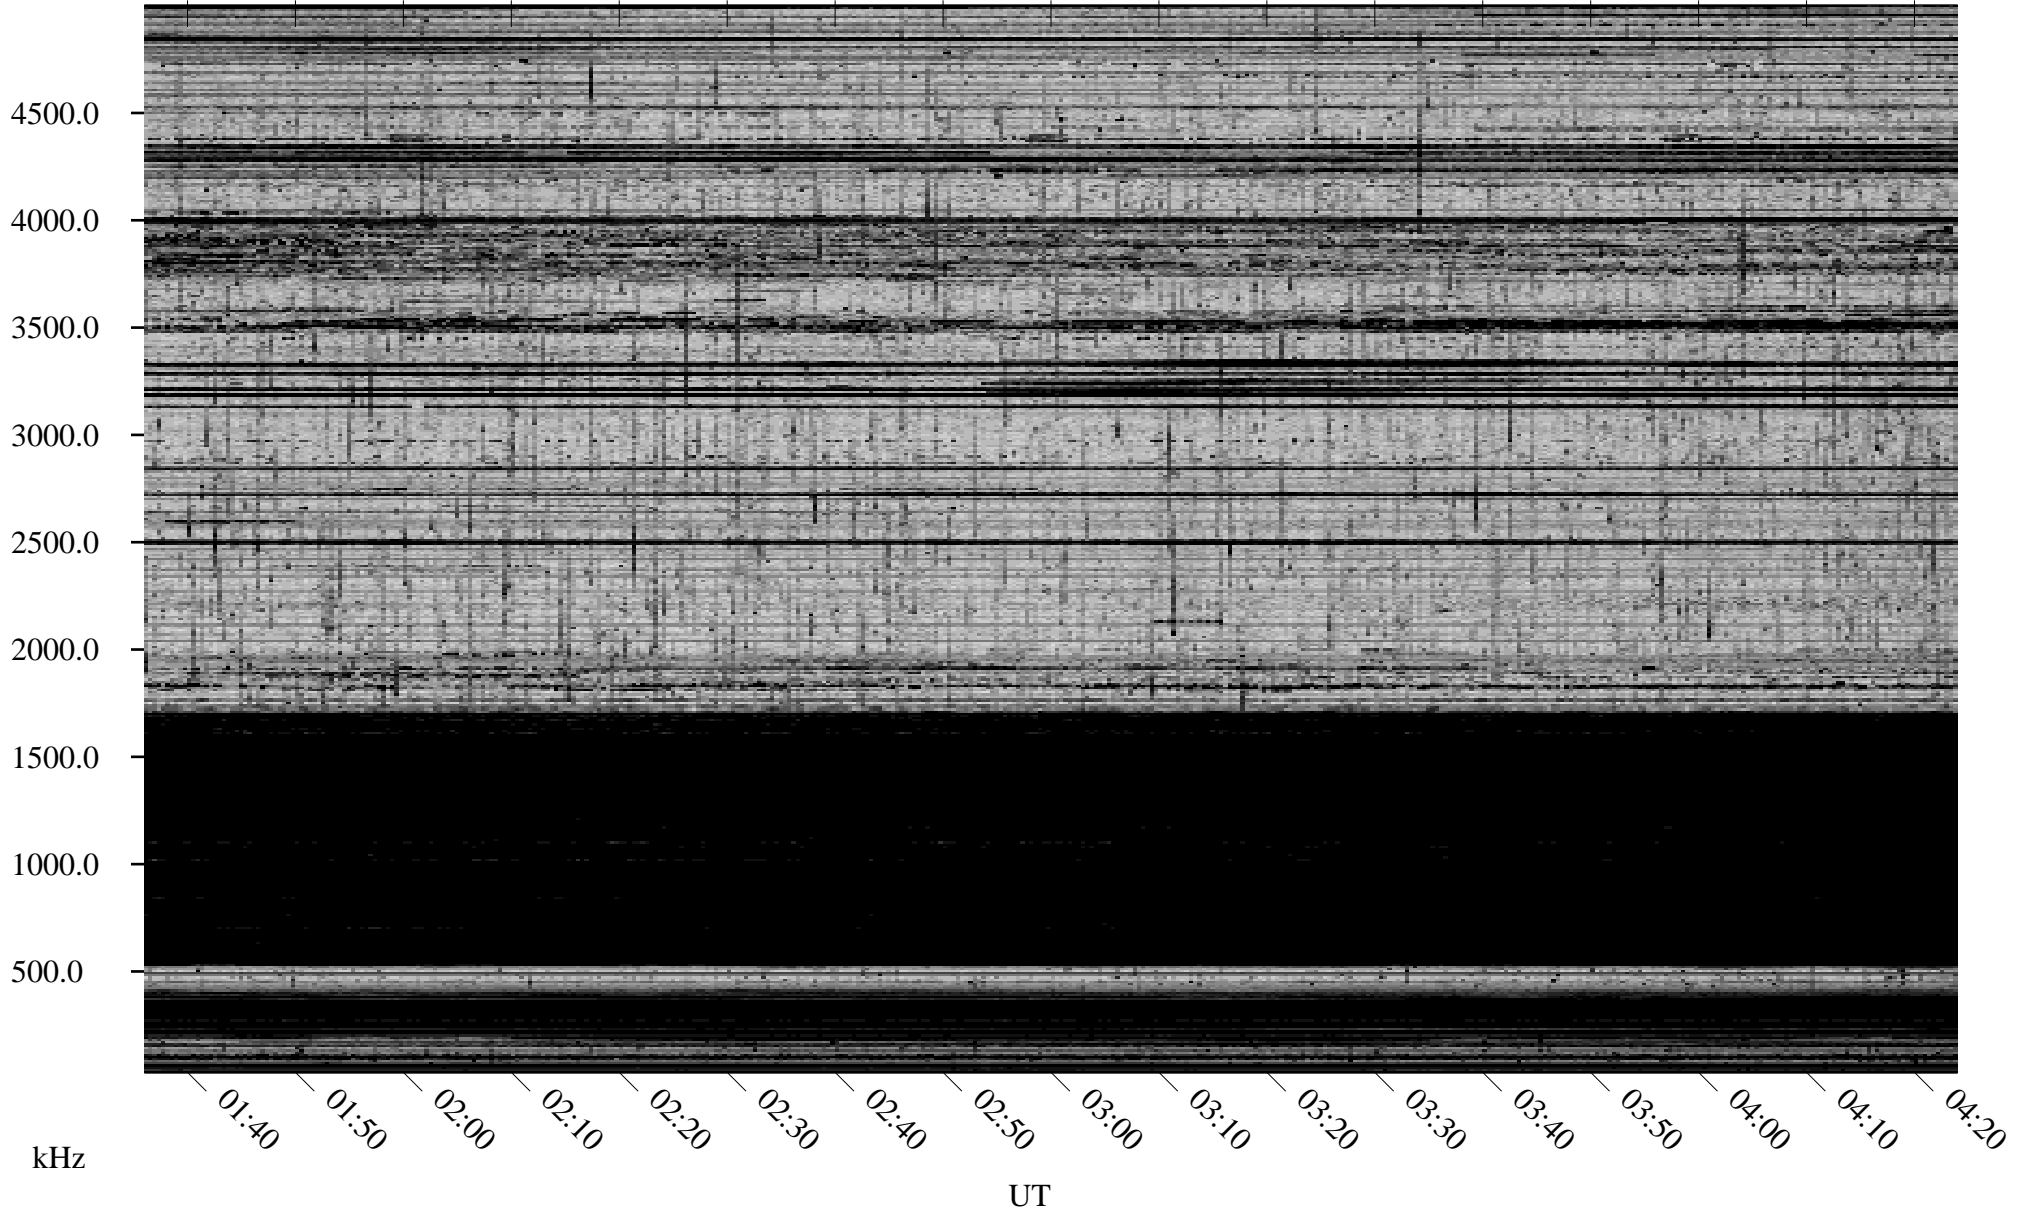

11/21/2006 Churchill, Manitoba

Linear Scale Black = 161 White = 15

CH06325L.R00m max_12

Page 1

11/21/2006 Churchill, Manitoba

Linear Scale Black = 161 White = 15

CH06325L.R00m max_12

Page 2

11/22/2006 Churchill, Manitoba

Linear Scale Black = 161 White = 15

CH06325L.R00m max_12

Page 3

11/22/2006 Churchill, Manitoba

Linear Scale Black = 161 White = 15

CH06325L.R00m max_12

Page 4

11/22/2006 Churchill, Manitoba

Linear Scale Black = 161 White = 15

CH06325L.R00m max_12

Page 5

11/22/2006 Churchill, Manitoba

Linear Scale Black = 161 White = 15

CH06325L.R00m max_12

Page 6

11/22/2006 Churchill, Manitoba

Linear Scale Black = 161 White = 15

CH06325L.R00m max_12

Page 7

11/22/2006 Churchill, Manitoba

Linear Scale Black = 161 White = 15

CH06325L.R00m max_12

Page 8