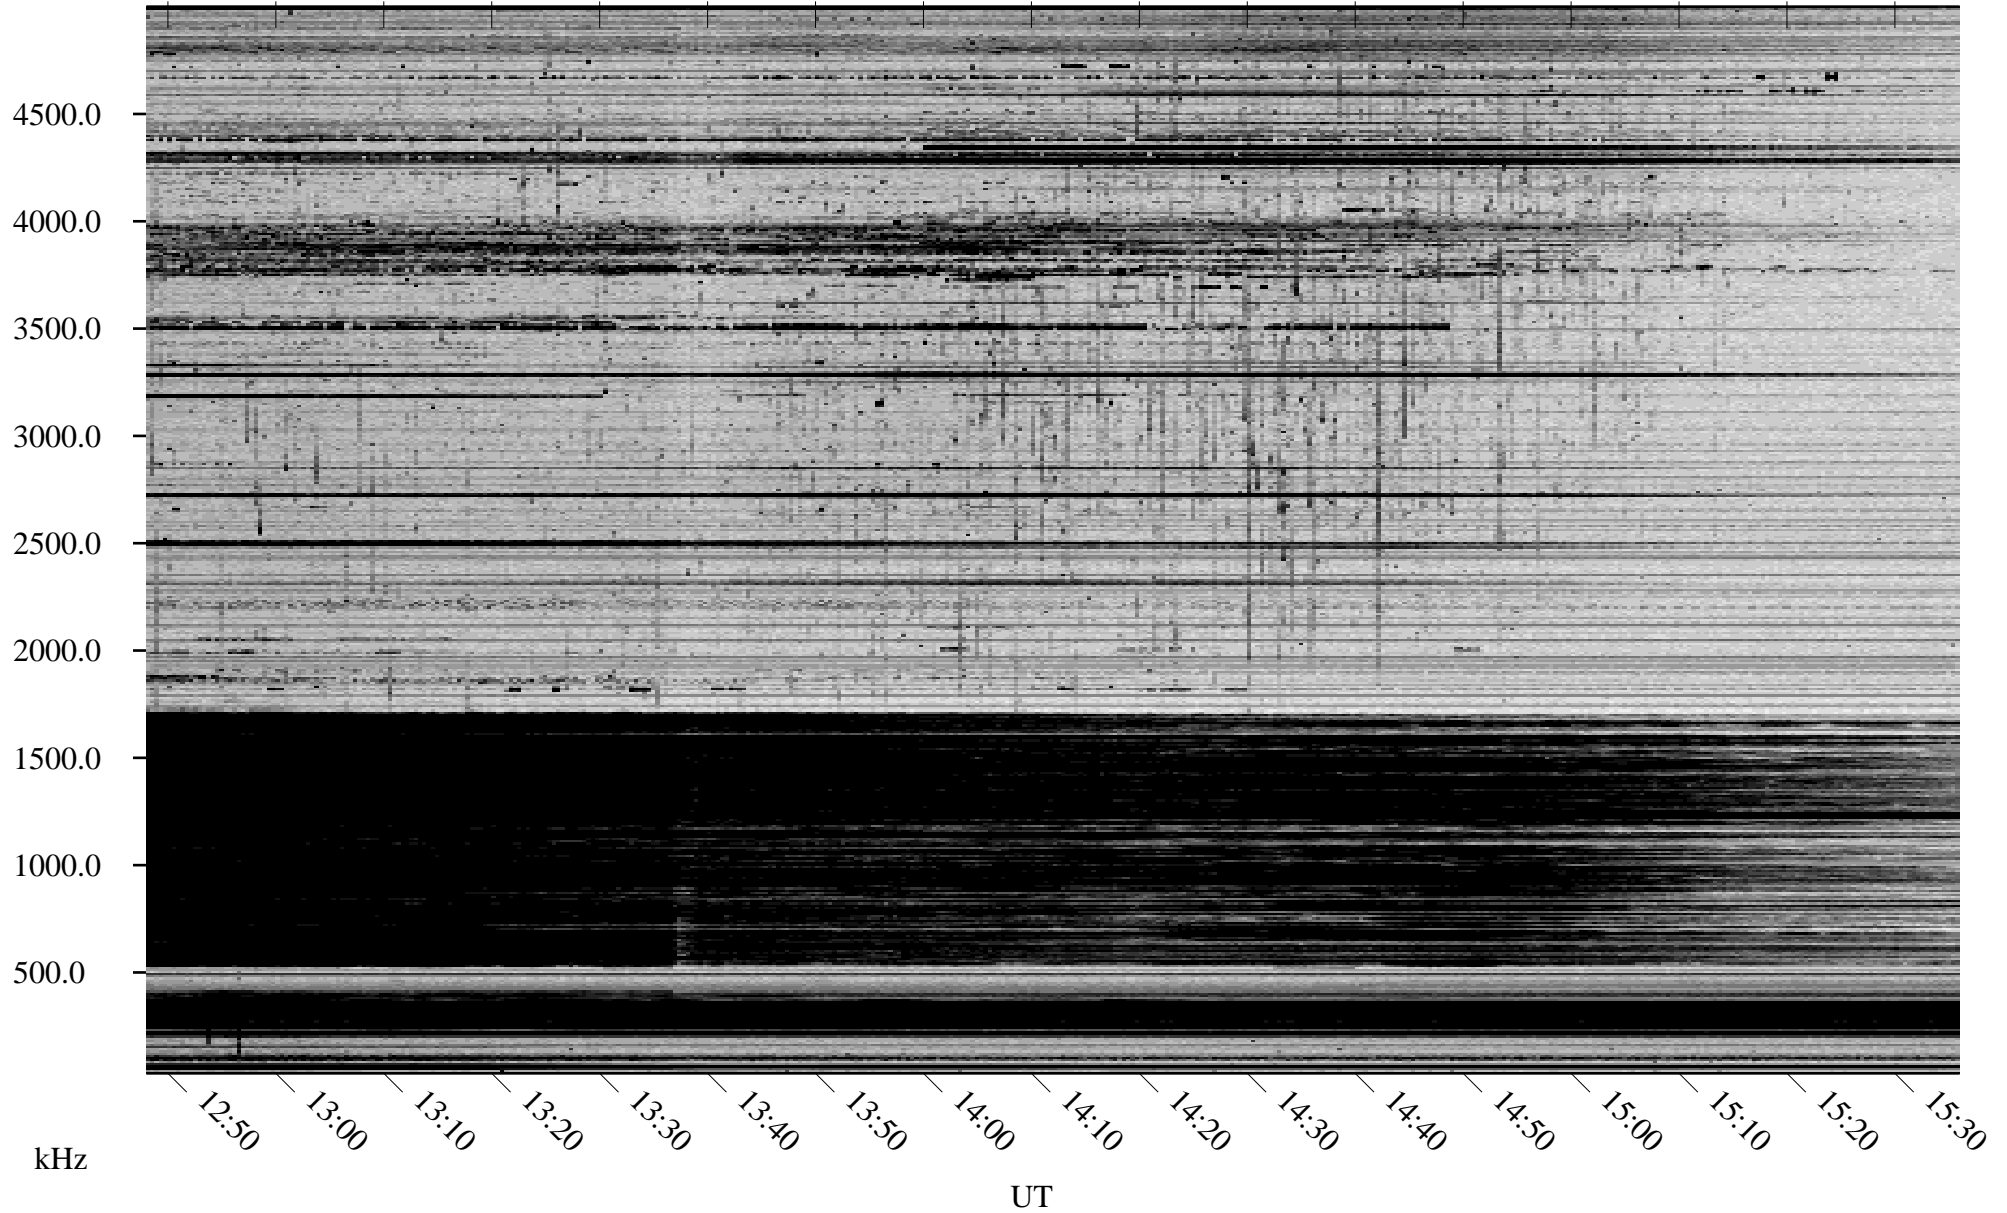

11/21/2006 Churchill, Manitoba

Linear Scale Black = 161 White = 15

CH06325L.R00m max_12

Page 1

11/21/2006 Churchill, Manitoba

Linear Scale Black = 161 White = 15

CH06325L.R00m max_12

Page 2

11/22/2006 Churchill, Manitoba

Linear Scale Black = 161 White = 15

CH06325L.R00m max_12

Page 3

11/22/2006 Churchill, Manitoba

Linear Scale Black = 161 White = 15

CH06325L.R00m max_12

Page 4

11/22/2006 Churchill, Manitoba

Linear Scale Black = 161 White = 15

CH06325L.R00m max_12

Page 5

11/22/2006 Churchill, Manitoba

Linear Scale Black = 161 White = 15

CH06325L.R00m max_12

Page 6

11/22/2006 Churchill, Manitoba

Linear Scale Black = 161 White = 15

CH06325L.R00m max_12

Page 7

11/22/2006 Churchill, Manitoba

Linear Scale Black = 161 White = 15

CH06325L.R00m max_12

Page 8