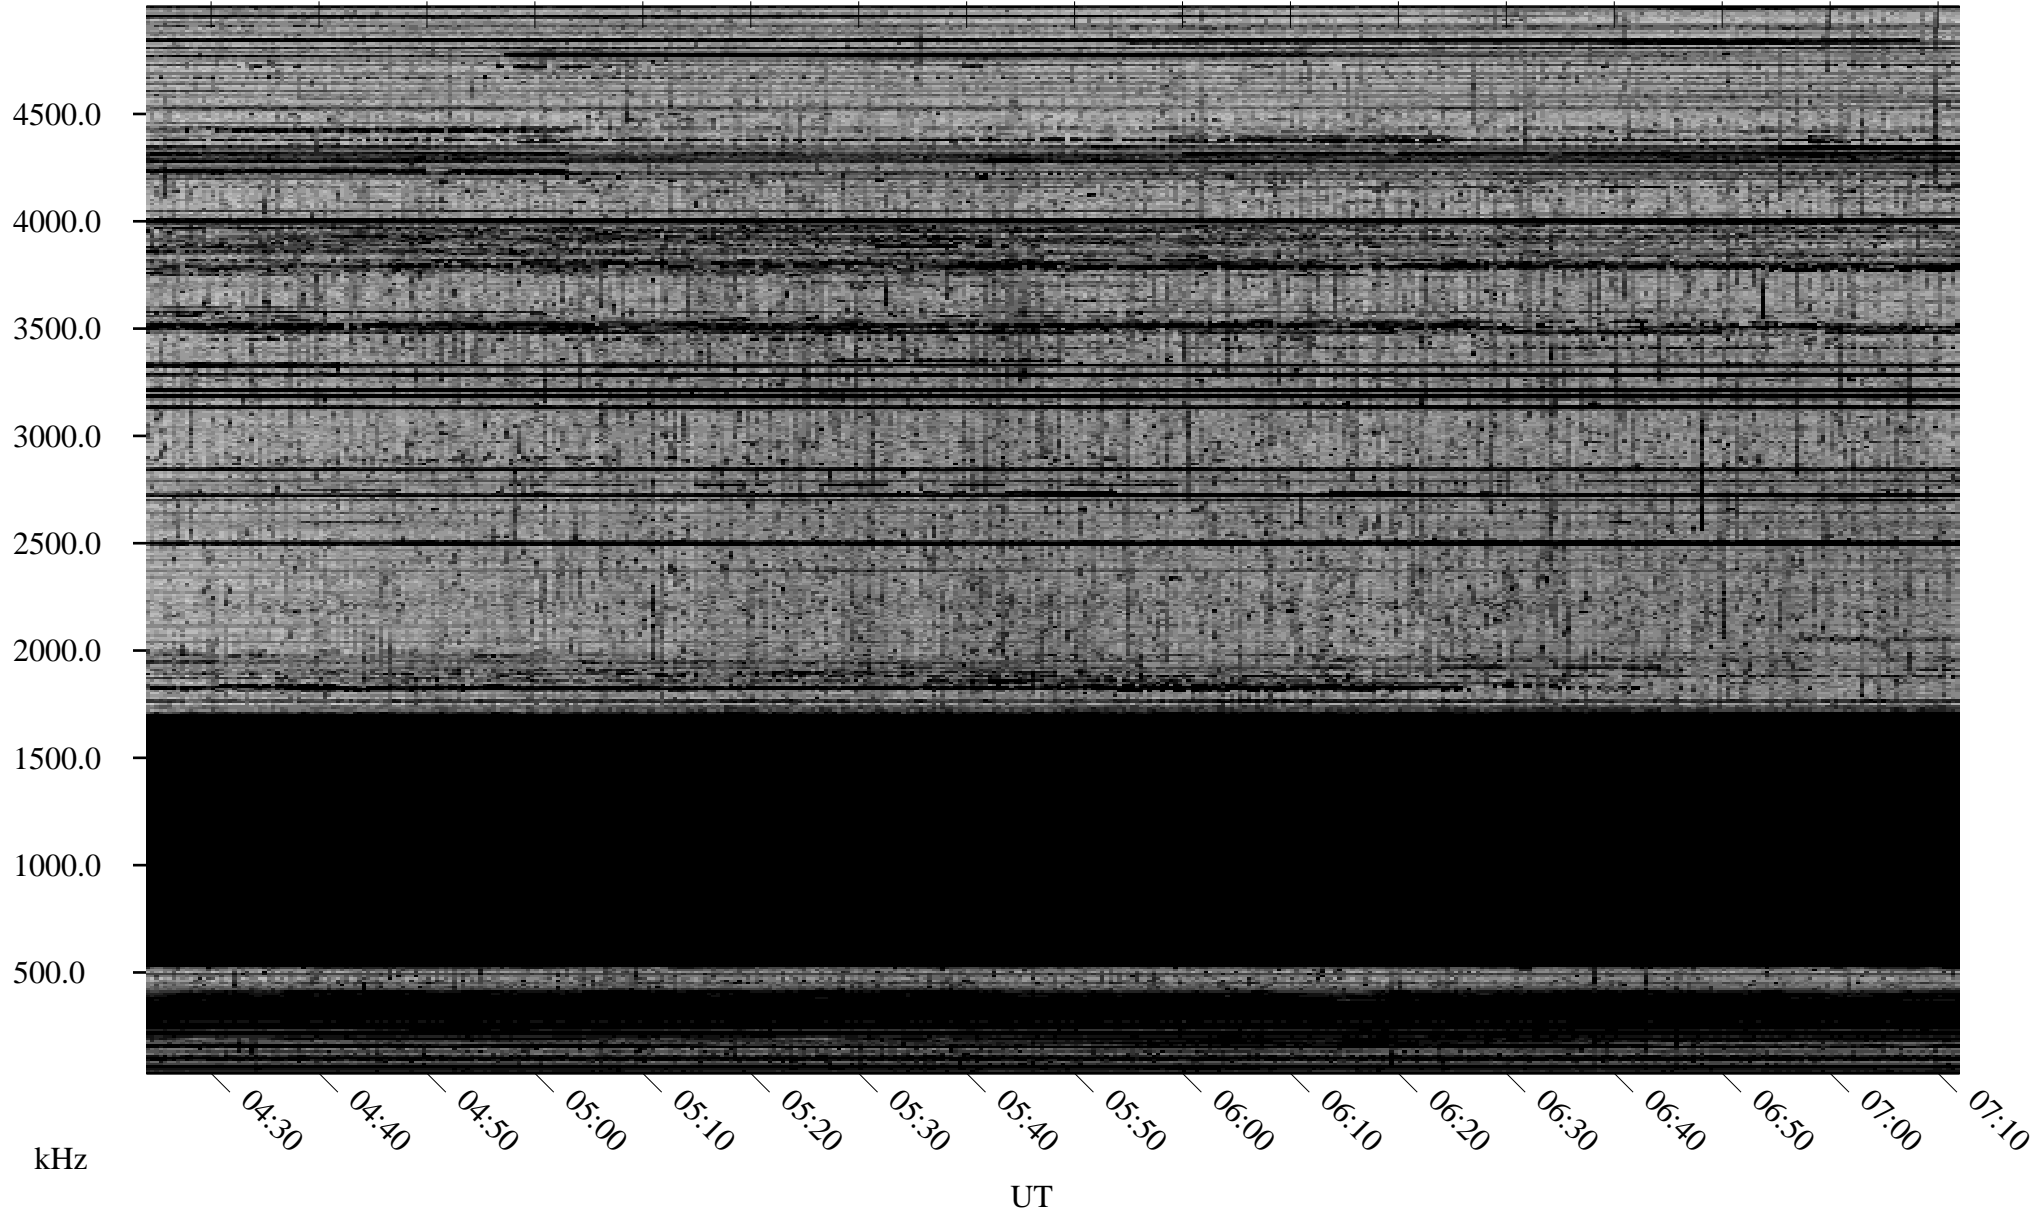

11/21/2006 Churchill, Manitoba

Linear Scale Black = 161 White = 15

CH06325L.R00m max_12

Page 1

11/21/2006 Churchill, Manitoba

Linear Scale Black = 161 White = 15

CH06325L.R00m max_12

Page 2

11/22/2006 Churchill, Manitoba

Linear Scale Black = 161 White = 15

CH06325L.R00m max_12

Page 3

11/22/2006 Churchill, Manitoba

Linear Scale Black = 161 White = 15

CH06325L.R00m max_12

Page 4

11/22/2006 Churchill, Manitoba

Linear Scale Black = 161 White = 15

CH06325L.R00m max_12

Page 5

11/22/2006 Churchill, Manitoba

Linear Scale Black = 161 White = 15

CH06325L.R00m max_12

Page 6

11/22/2006 Churchill, Manitoba

Linear Scale Black = 161 White = 15

CH06325L.R00m max_12

Page 7

11/22/2006 Churchill, Manitoba

Linear Scale Black = 161 White = 15

CH06325L.R00m max_12

Page 8