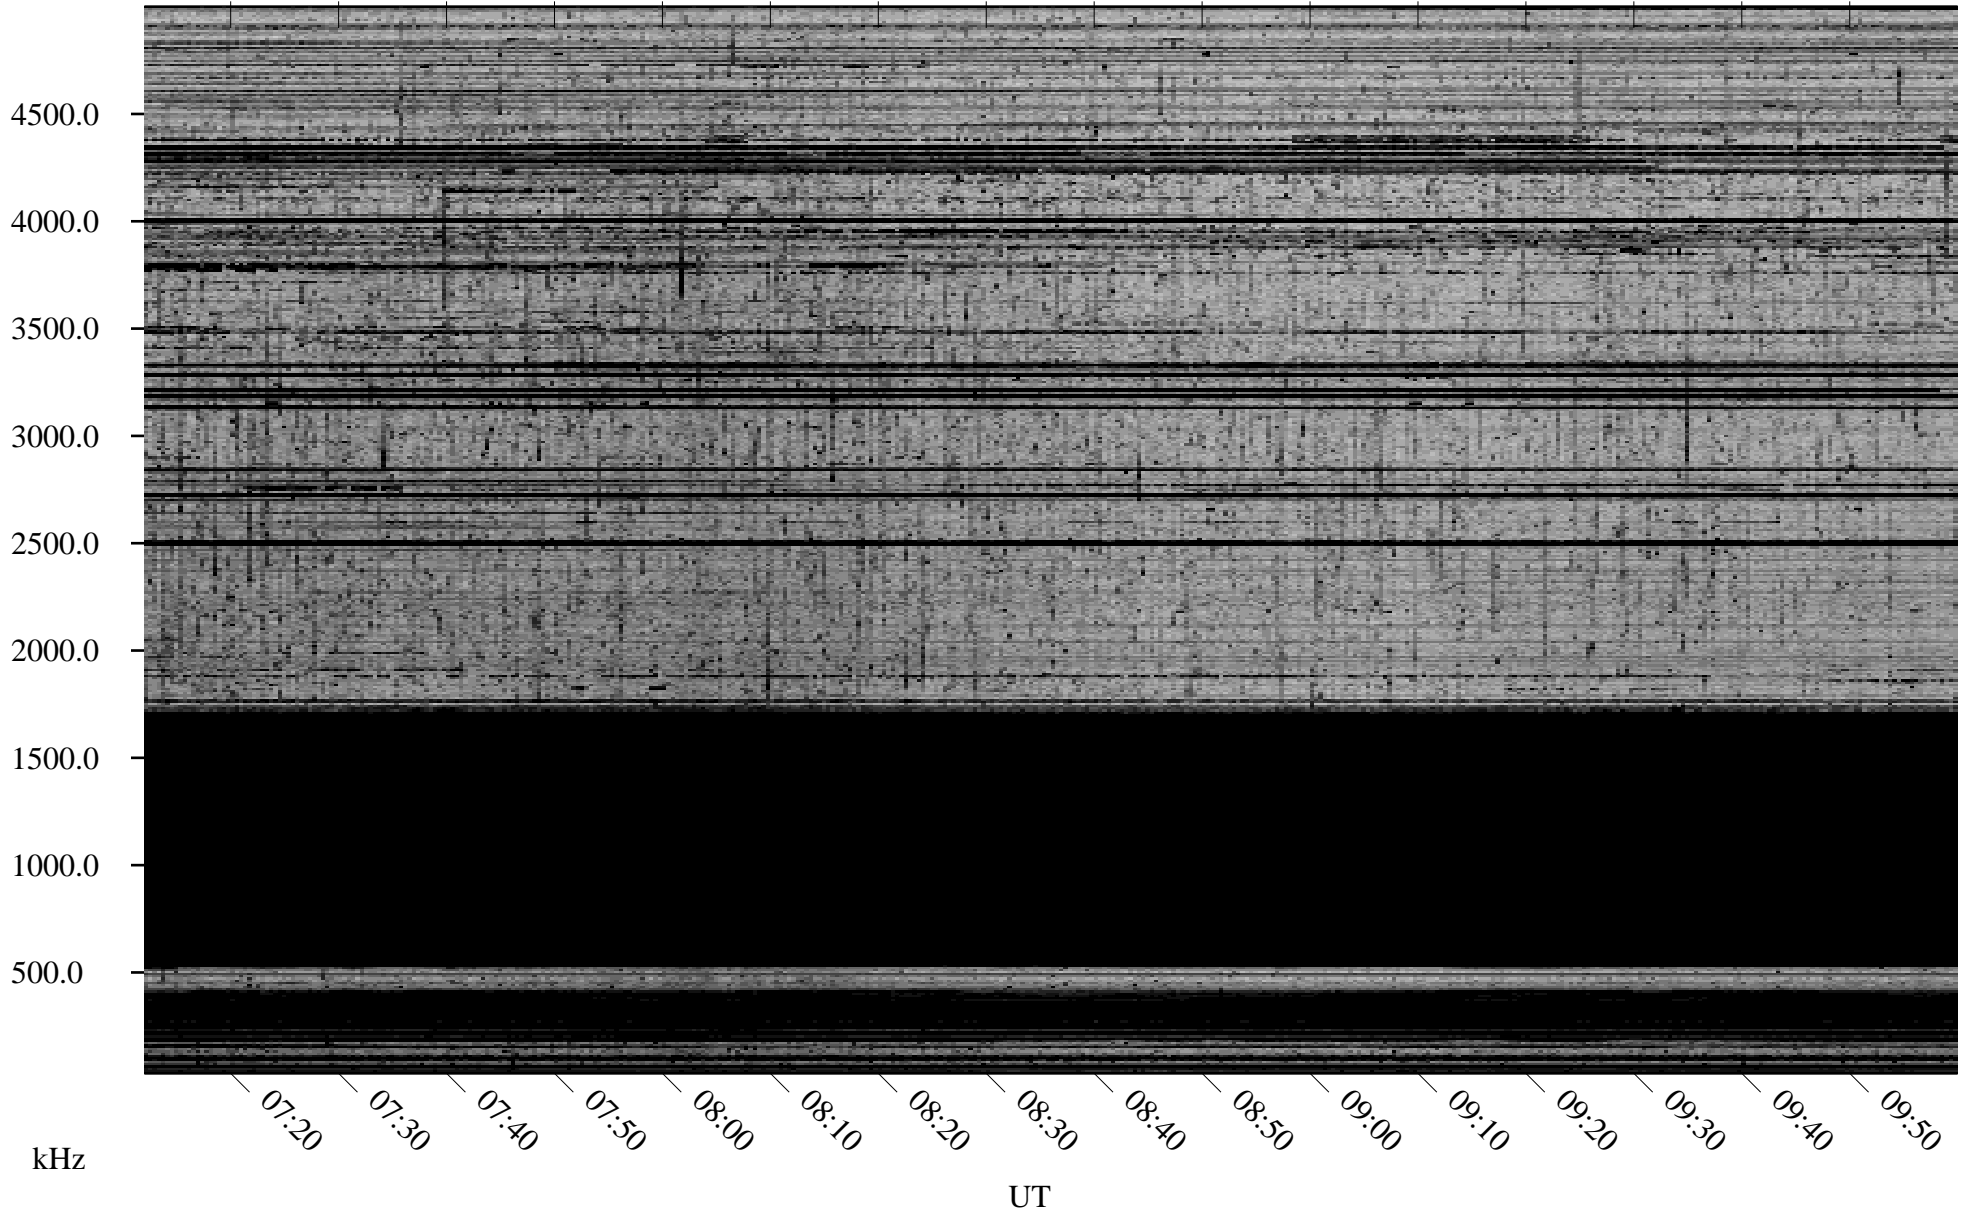

11/21/2006 Churchill, Manitoba

Linear Scale Black = 161 White = 15

CH06325L.R00m max_12

Page 1

11/21/2006 Churchill, Manitoba

Linear Scale Black = 161 White = 15

CH06325L.R00m max_12

Page 2

11/22/2006 Churchill, Manitoba

Linear Scale Black = 161 White = 15

CH06325L.R00m max_12

Page 3

11/22/2006 Churchill, Manitoba

Linear Scale Black = 161 White = 15

CH06325L.R00m max_12

Page 4

11/22/2006 Churchill, Manitoba

Linear Scale Black = 161 White = 15

CH06325L.R00m max_12

Page 5

11/22/2006 Churchill, Manitoba

Linear Scale Black = 161 White = 15

CH06325L.R00m max_12

Page 6

11/22/2006 Churchill, Manitoba

Linear Scale Black = 161 White = 15

CH06325L.R00m max_12

Page 7

11/22/2006 Churchill, Manitoba

Linear Scale Black = 161 White = 15

CH06325L.R00m max_12

Page 8