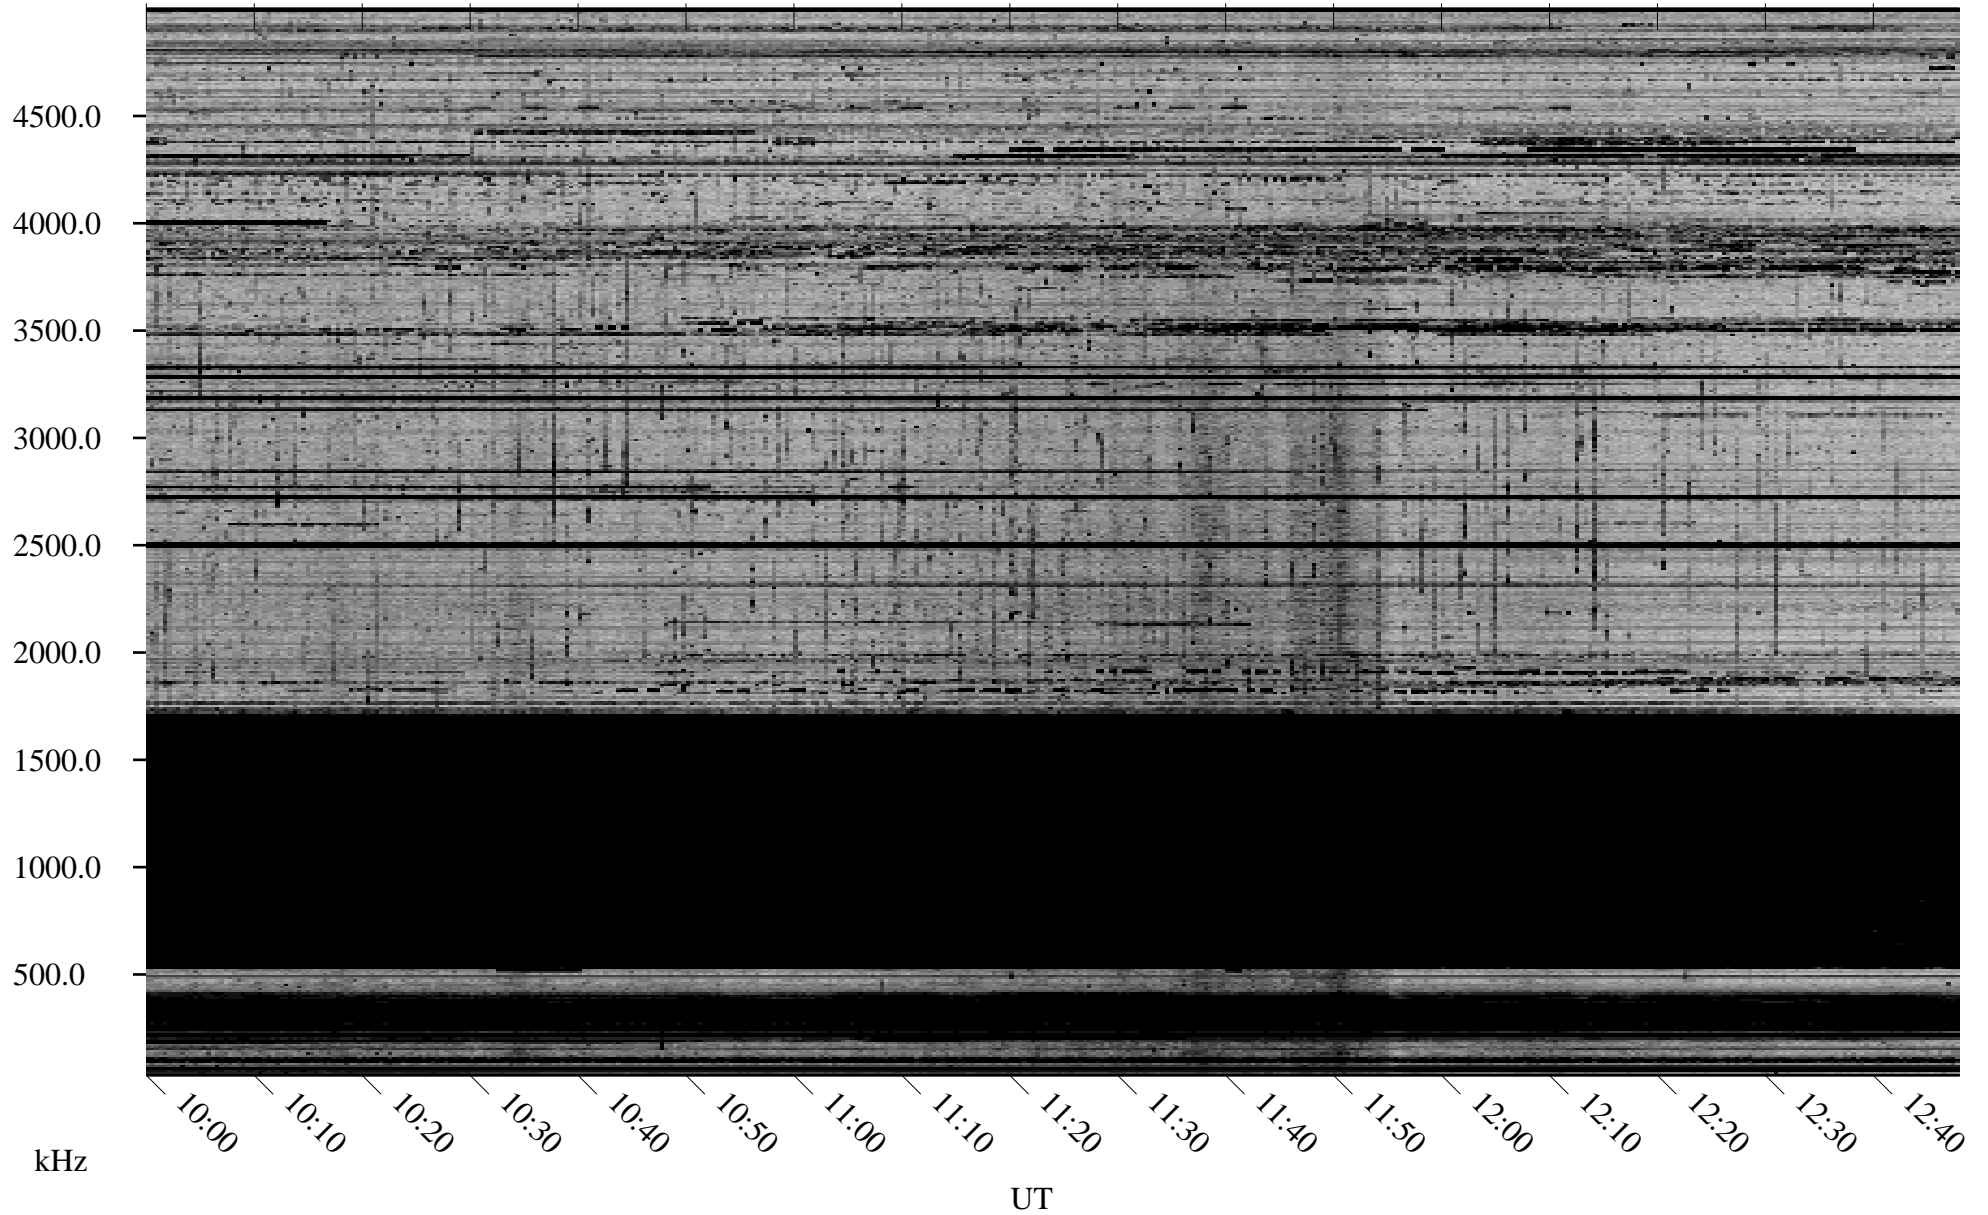

11/22/2006 Churchill, Manitoba

Linear Scale Black = 161 White = 15

CH06325L.R00m max_12

Page 5

11/22/2006 Churchill, Manitoba

Linear Scale Black = 161 White = 15

CH06325L.R00m max_12

Page 6

11/22/2006 Churchill, Manitoba

Linear Scale Black = 161 White = 15

CH06325L.R00m max_12

Page 7

11/22/2006 Churchill, Manitoba

Linear Scale Black = 161 White = 15

CH06325L.R00m max_12

Page 8