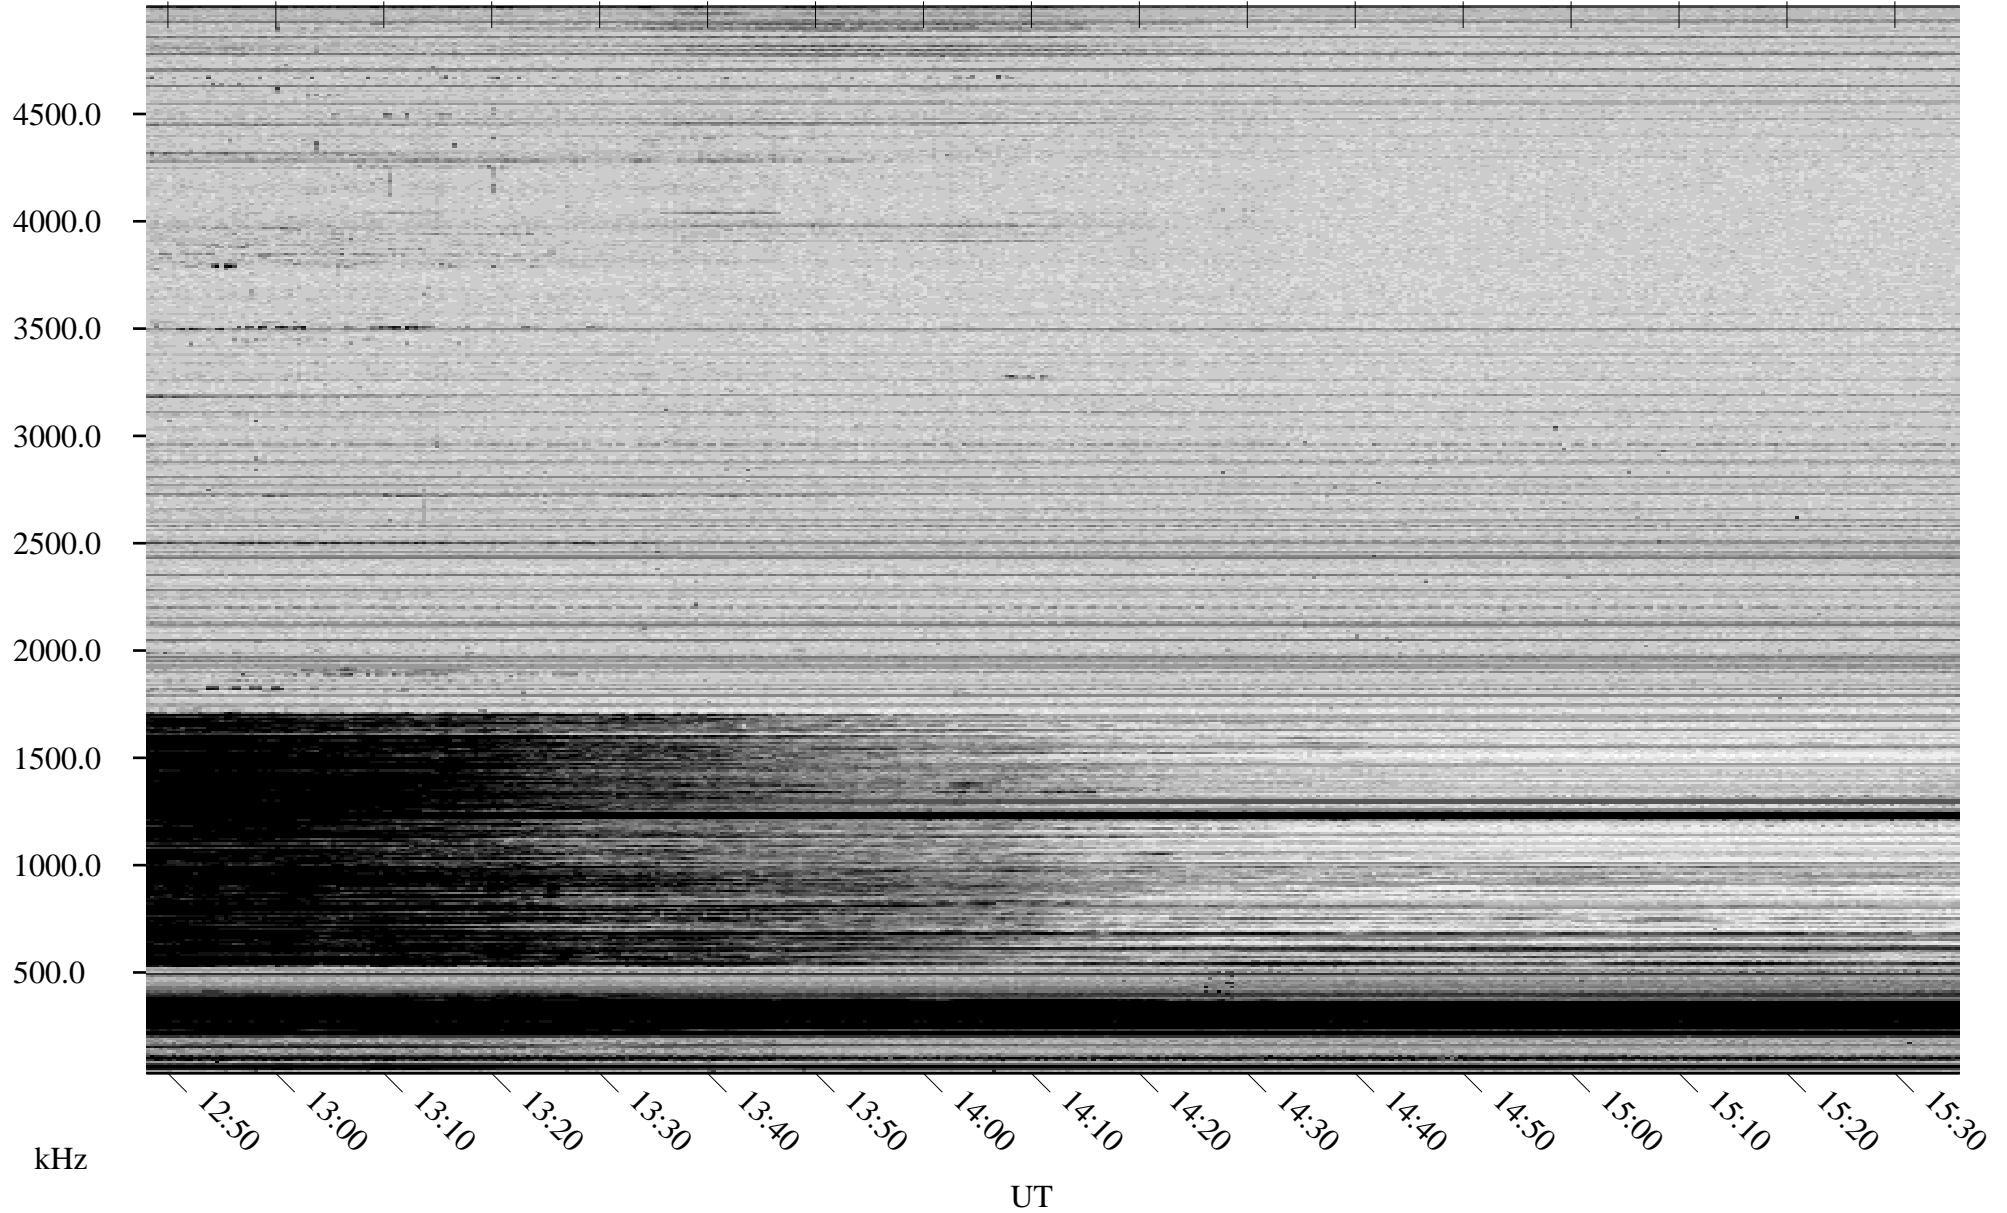

11/22/2006 Churchill, Manitoba

Linear Scale Black = 161 White = 15

CH06326L.R00m max_12

Page 1

11/22/2006 Churchill, Manitoba

Linear Scale Black = 161 White = 15

CH06326L.R00m max_12

Page 2

11/23/2006 Churchill, Manitoba

Linear Scale Black = 161 White = 15

CH06326L.R00m max_12

Page 3

11/23/2006 Churchill, Manitoba

Linear Scale Black = 161 White = 15

CH06326L.R00m max_12

Page 4

11/23/2006 Churchill, Manitoba

Linear Scale Black = 161 White = 15

CH06326L.R00m max_12

Page 5

11/23/2006 Churchill, Manitoba

Linear Scale Black = 161 White = 15

CH06326L.R00m max_12

Page 6

11/23/2006 Churchill, Manitoba

Linear Scale Black = 161 White = 15

CH06326L.R00m max_12

Page 7

11/23/2006 Churchill, Manitoba

Linear Scale Black = 161 White = 15

CH06326L.R00m max_12