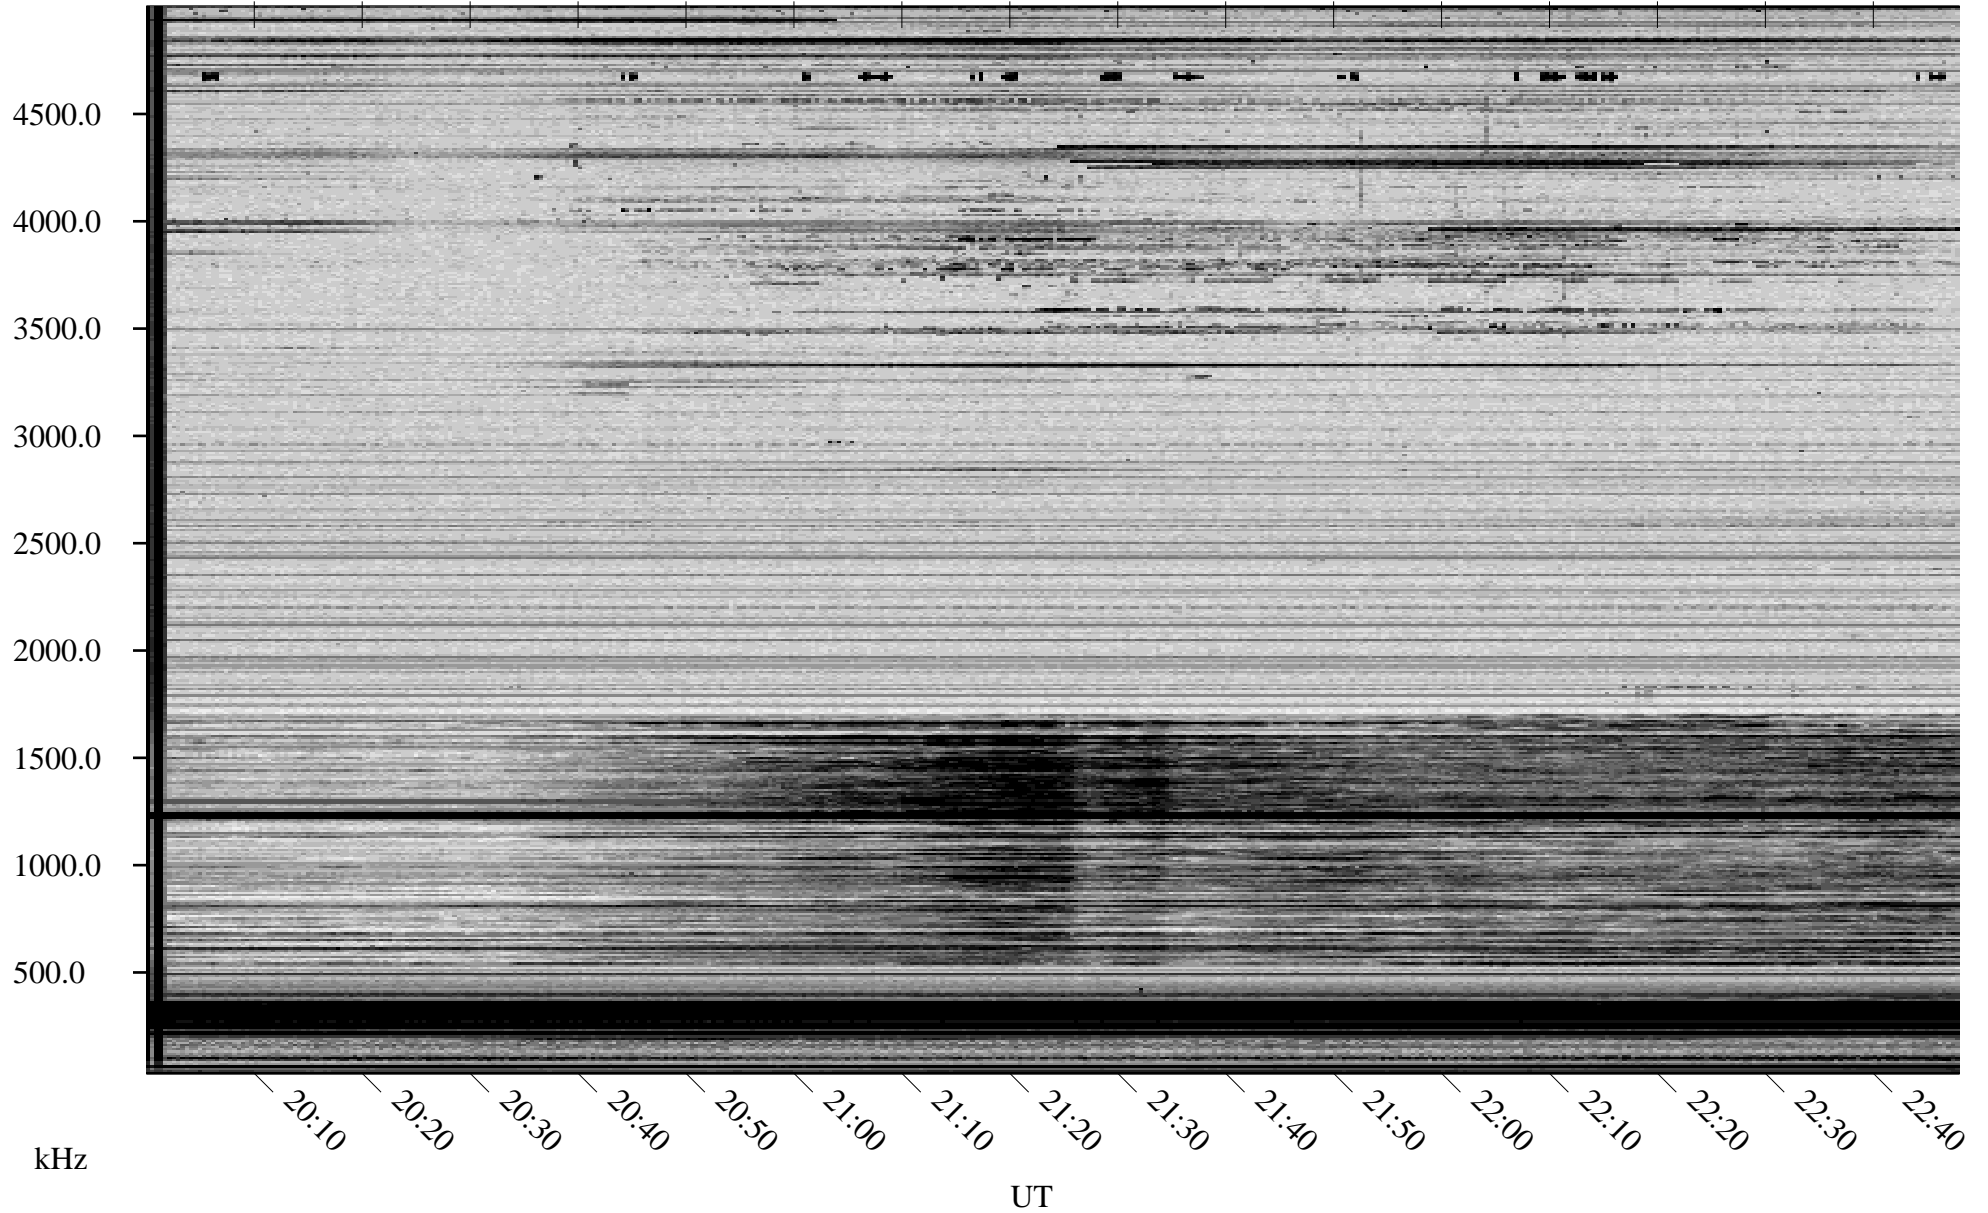

11/22/2006 Churchill, Manitoba

Linear Scale Black = 161 White = 15

CH06326L.R00m max_12

Page 1

11/22/2006 Churchill, Manitoba

Linear Scale Black = 161 White = 15

CH06326L.R00m max_12

Page 2

11/23/2006 Churchill, Manitoba

Linear Scale Black = 161 White = 15

CH06326L.R00m max_12

Page 3

11/23/2006 Churchill, Manitoba

Linear Scale Black = 161 White = 15

CH06326L.R00m max_12

Page 4

11/23/2006 Churchill, Manitoba

Linear Scale Black = 161 White = 15

CH06326L.R00m max_12

Page 5

11/23/2006 Churchill, Manitoba

Linear Scale Black = 161 White = 15

CH06326L.R00m max_12

Page 6

11/23/2006 Churchill, Manitoba

Linear Scale Black = 161 White = 15

CH06326L.R00m max_12

Page 7

11/23/2006 Churchill, Manitoba

Linear Scale Black = 161 White = 15

CH06326L.R00m max_12