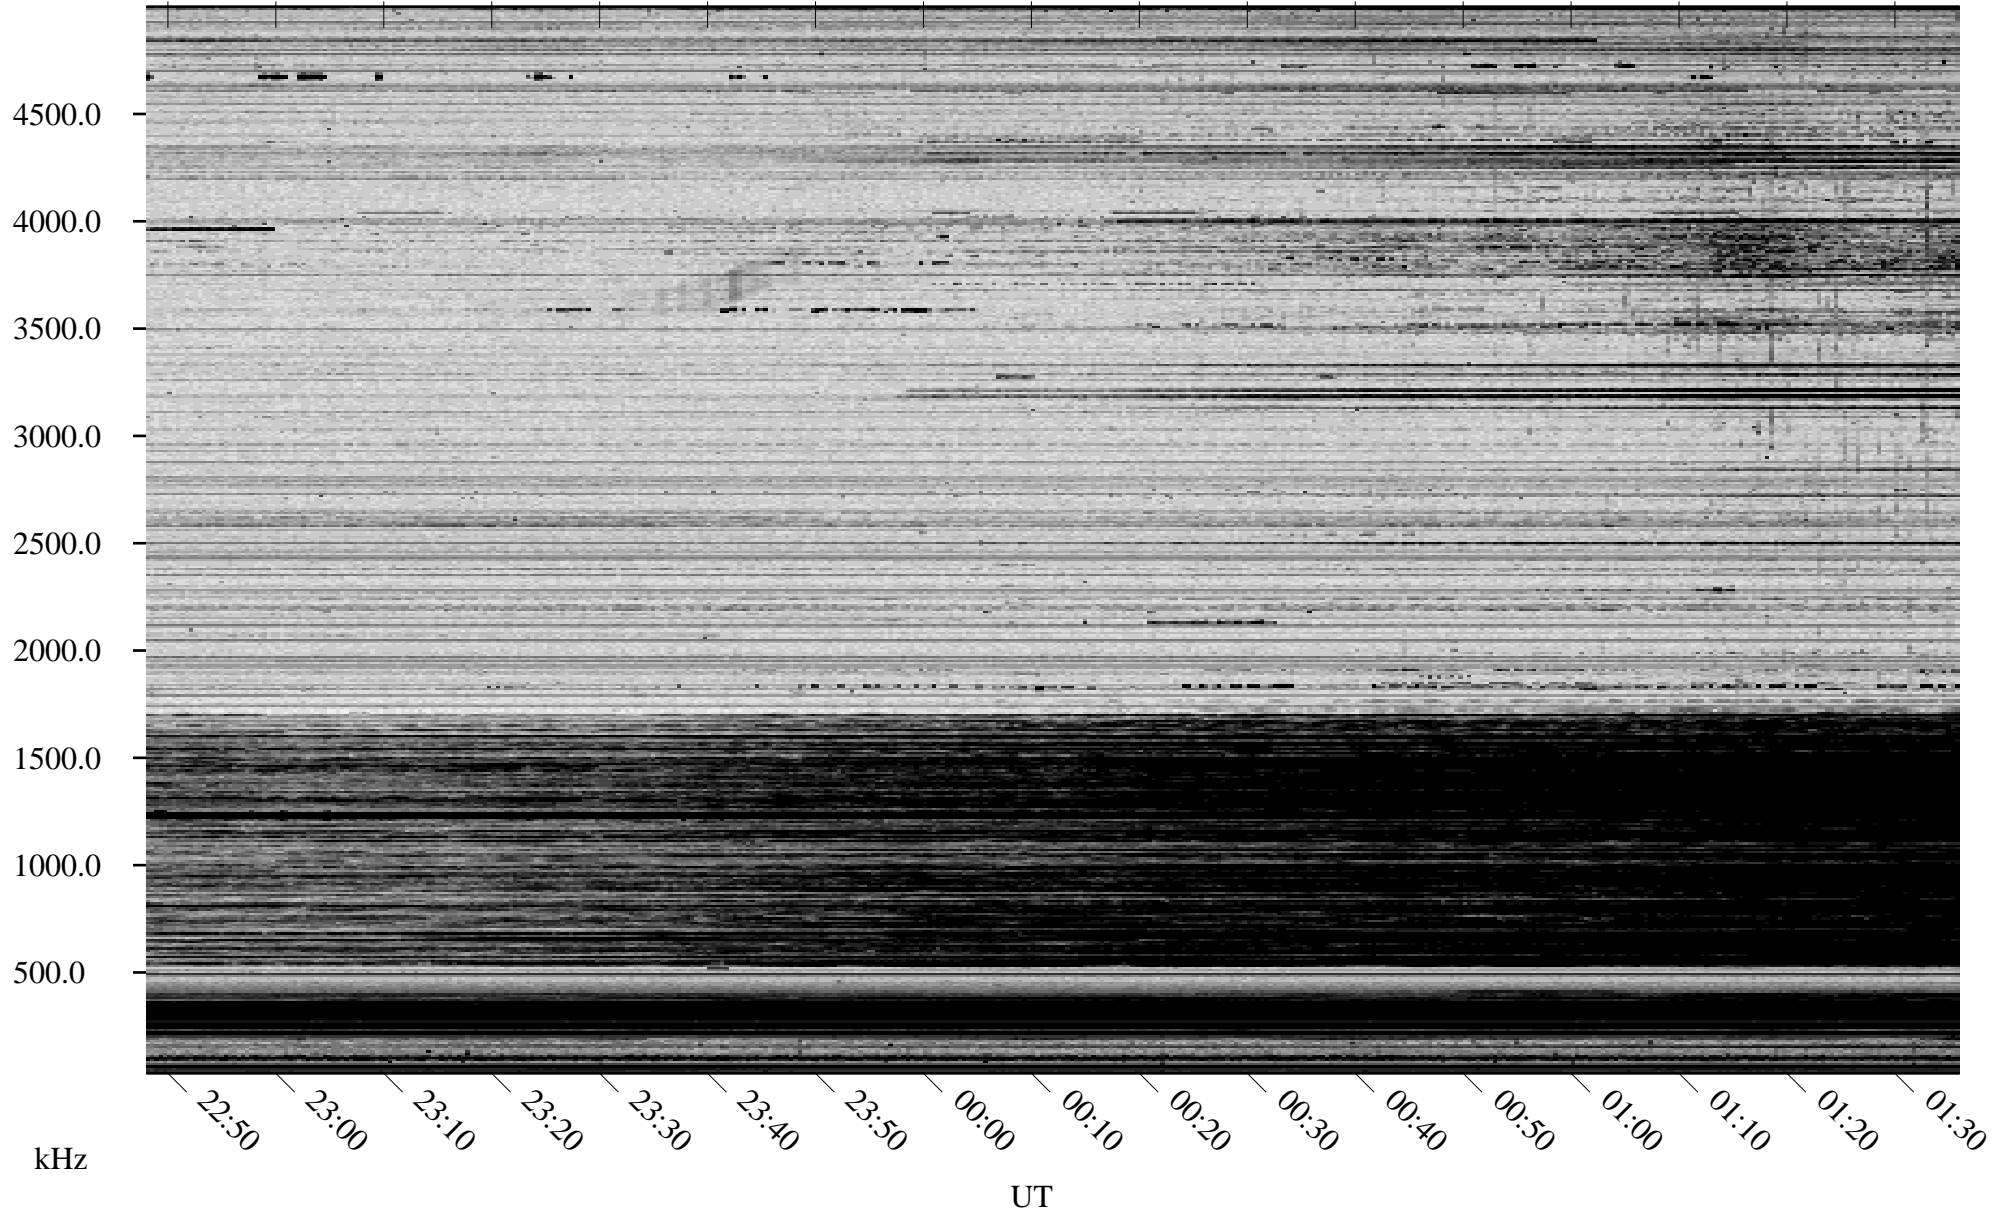

11/22/2006 Churchill, Manitoba

Linear Scale Black = 161 White = 15

CH06326L.R00m max_12

Page 1

11/22/2006 Churchill, Manitoba

Linear Scale Black = 161 White = 15

CH06326L.R00m max_12

Page 2

11/23/2006 Churchill, Manitoba

Linear Scale Black = 161 White = 15

CH06326L.R00m max_12

Page 3

11/23/2006 Churchill, Manitoba

Linear Scale Black = 161 White = 15

CH06326L.R00m max_12

Page 4

11/23/2006 Churchill, Manitoba

Linear Scale Black = 161 White = 15

CH06326L.R00m max_12

Page 5

11/23/2006 Churchill, Manitoba

Linear Scale Black = 161 White = 15

CH06326L.R00m max_12

Page 6

11/23/2006 Churchill, Manitoba

Linear Scale Black = 161 White = 15

CH06326L.R00m max_12

Page 7

11/23/2006 Churchill, Manitoba

Linear Scale Black = 161 White = 15

CH06326L.R00m max_12