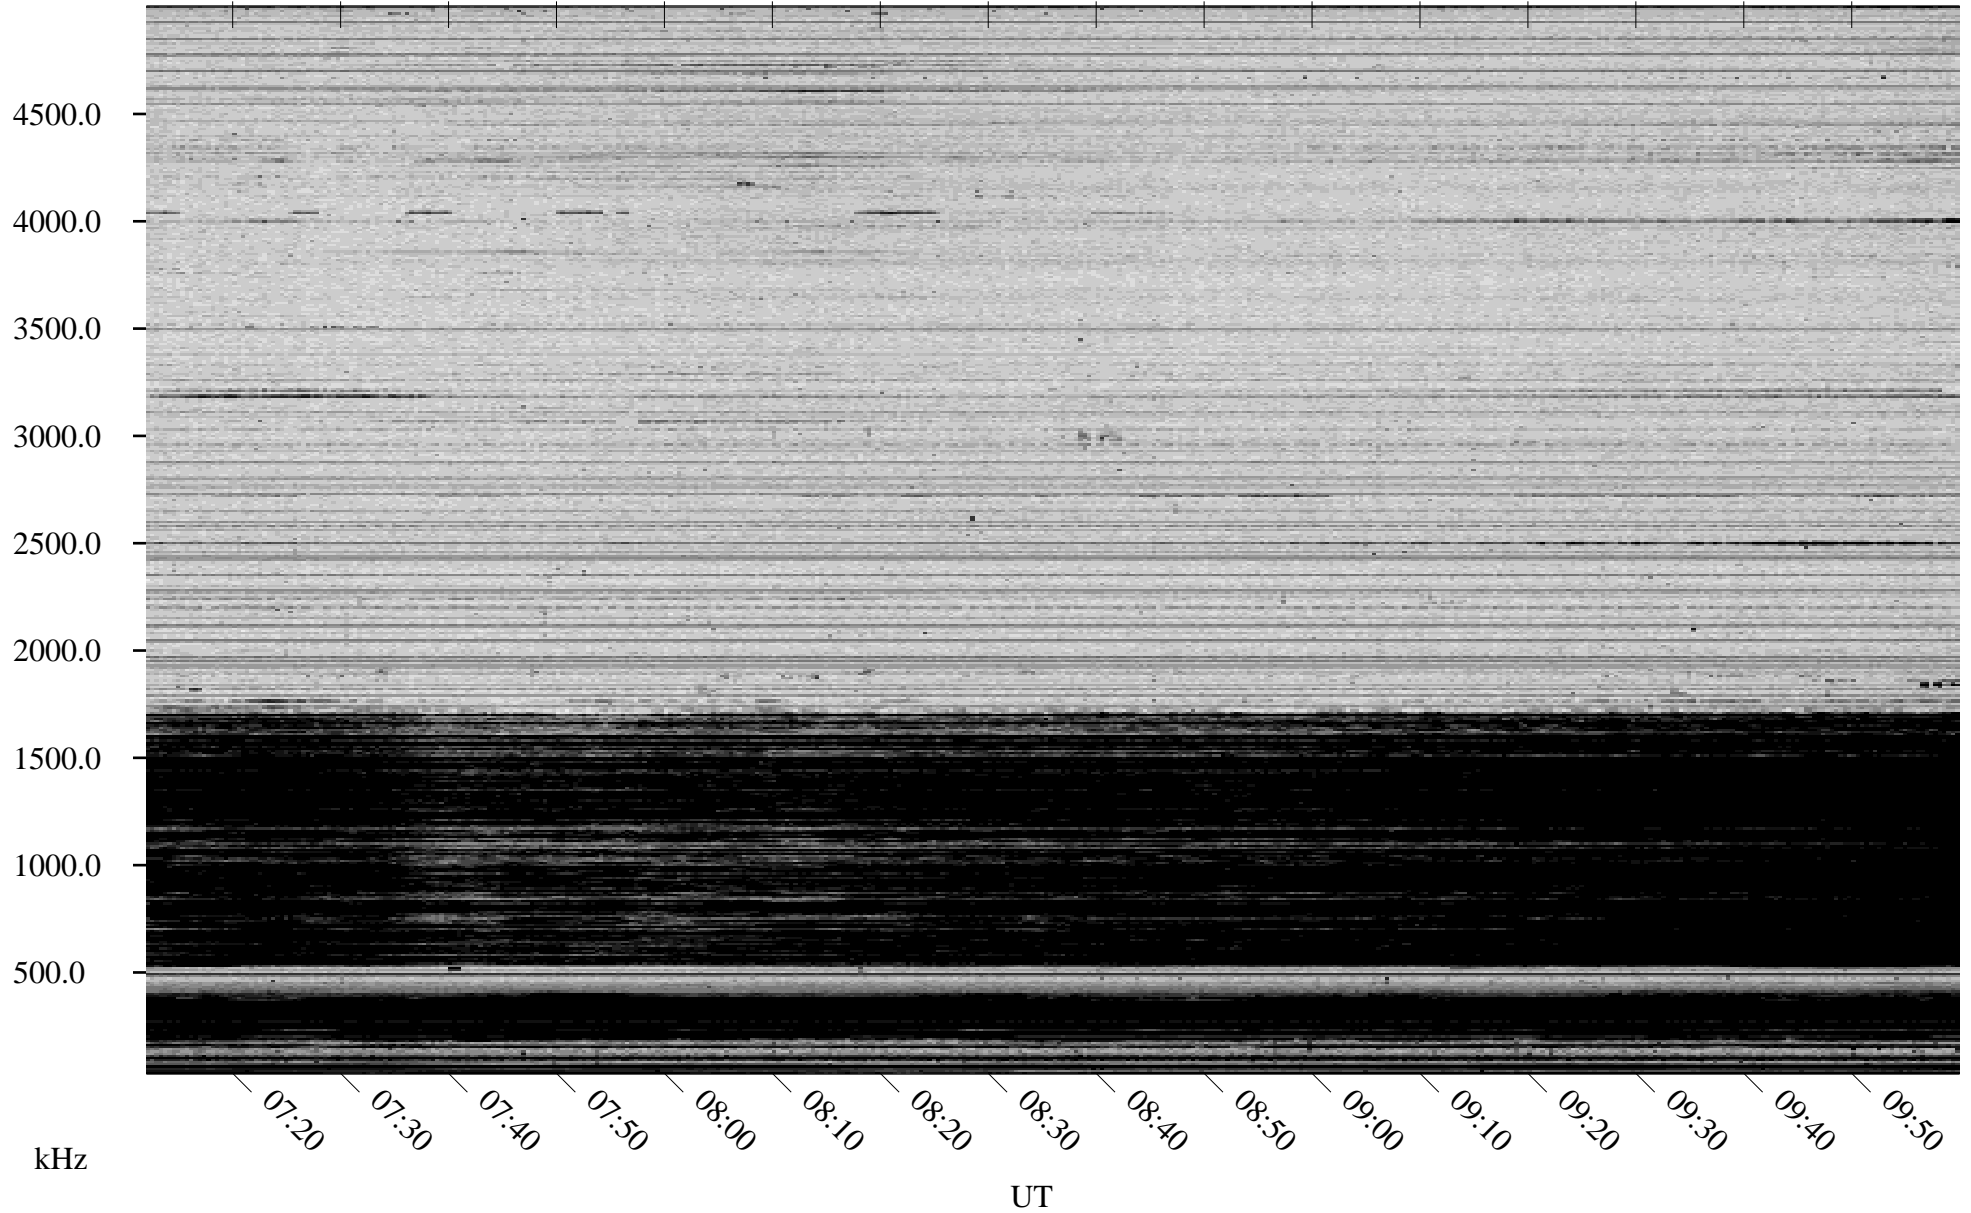

11/22/2006 Churchill, Manitoba

Linear Scale Black = 161 White = 15

CH06326L.R00m max_12

Page 1

11/22/2006 Churchill, Manitoba

Linear Scale Black = 161 White = 15

CH06326L.R00m max_12

Page 2

11/23/2006 Churchill, Manitoba

Linear Scale Black = 161 White = 15

CH06326L.R00m max_12

Page 3

11/23/2006 Churchill, Manitoba

Linear Scale Black = 161 White = 15

CH06326L.R00m max_12

Page 4

11/23/2006 Churchill, Manitoba

Linear Scale Black = 161 White = 15

CH06326L.R00m max_12

Page 5

11/23/2006 Churchill, Manitoba

Linear Scale Black = 161 White = 15

CH06326L.R00m max_12

Page 6

11/23/2006 Churchill, Manitoba

Linear Scale Black = 161 White = 15

CH06326L.R00m max_12

Page 7

11/23/2006 Churchill, Manitoba

Linear Scale Black = 161 White = 15

CH06326L.R00m max_12