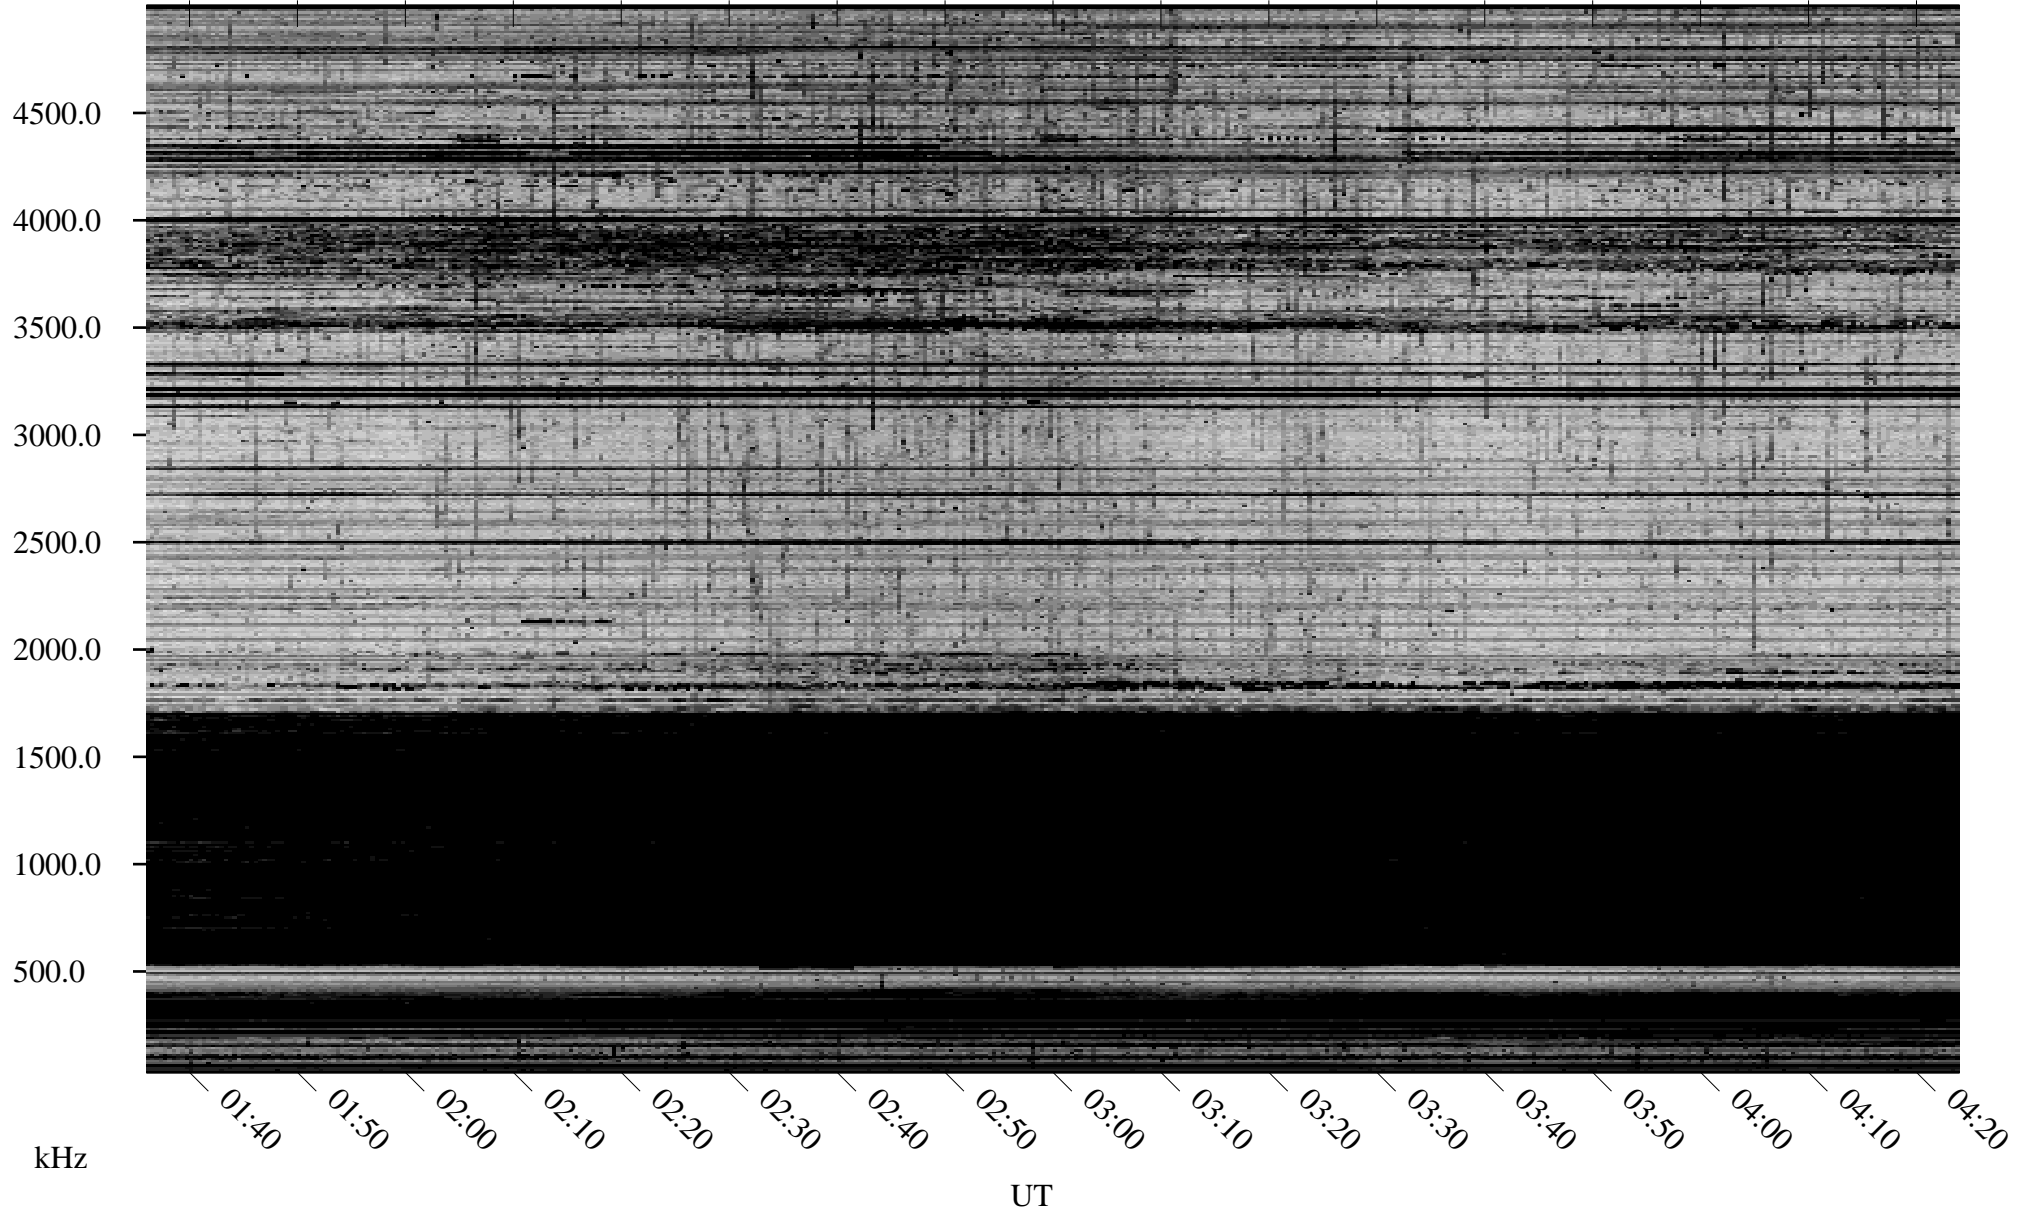

11/22/2006 Churchill, Manitoba

Linear Scale Black = 161 White = 15

CH06326L.R00m max_12

Page 1

11/22/2006 Churchill, Manitoba

Linear Scale Black = 161 White = 15

CH06326L.R00m max_12

Page 2

11/23/2006 Churchill, Manitoba

Linear Scale Black = 161 White = 15

CH06326L.R00m max_12

Page 3

11/23/2006 Churchill, Manitoba

Linear Scale Black = 161 White = 15

CH06326L.R00m max_12

Page 4

11/23/2006 Churchill, Manitoba

Linear Scale Black = 161 White = 15

CH06326L.R00m max_12

Page 5

11/23/2006 Churchill, Manitoba

Linear Scale Black = 161 White = 15

CH06326L.R00m max_12

Page 6

11/23/2006 Churchill, Manitoba

Linear Scale Black = 161 White = 15

CH06326L.R00m max_12

Page 7

11/23/2006 Churchill, Manitoba

Linear Scale Black = 161 White = 15

CH06326L.R00m max_12