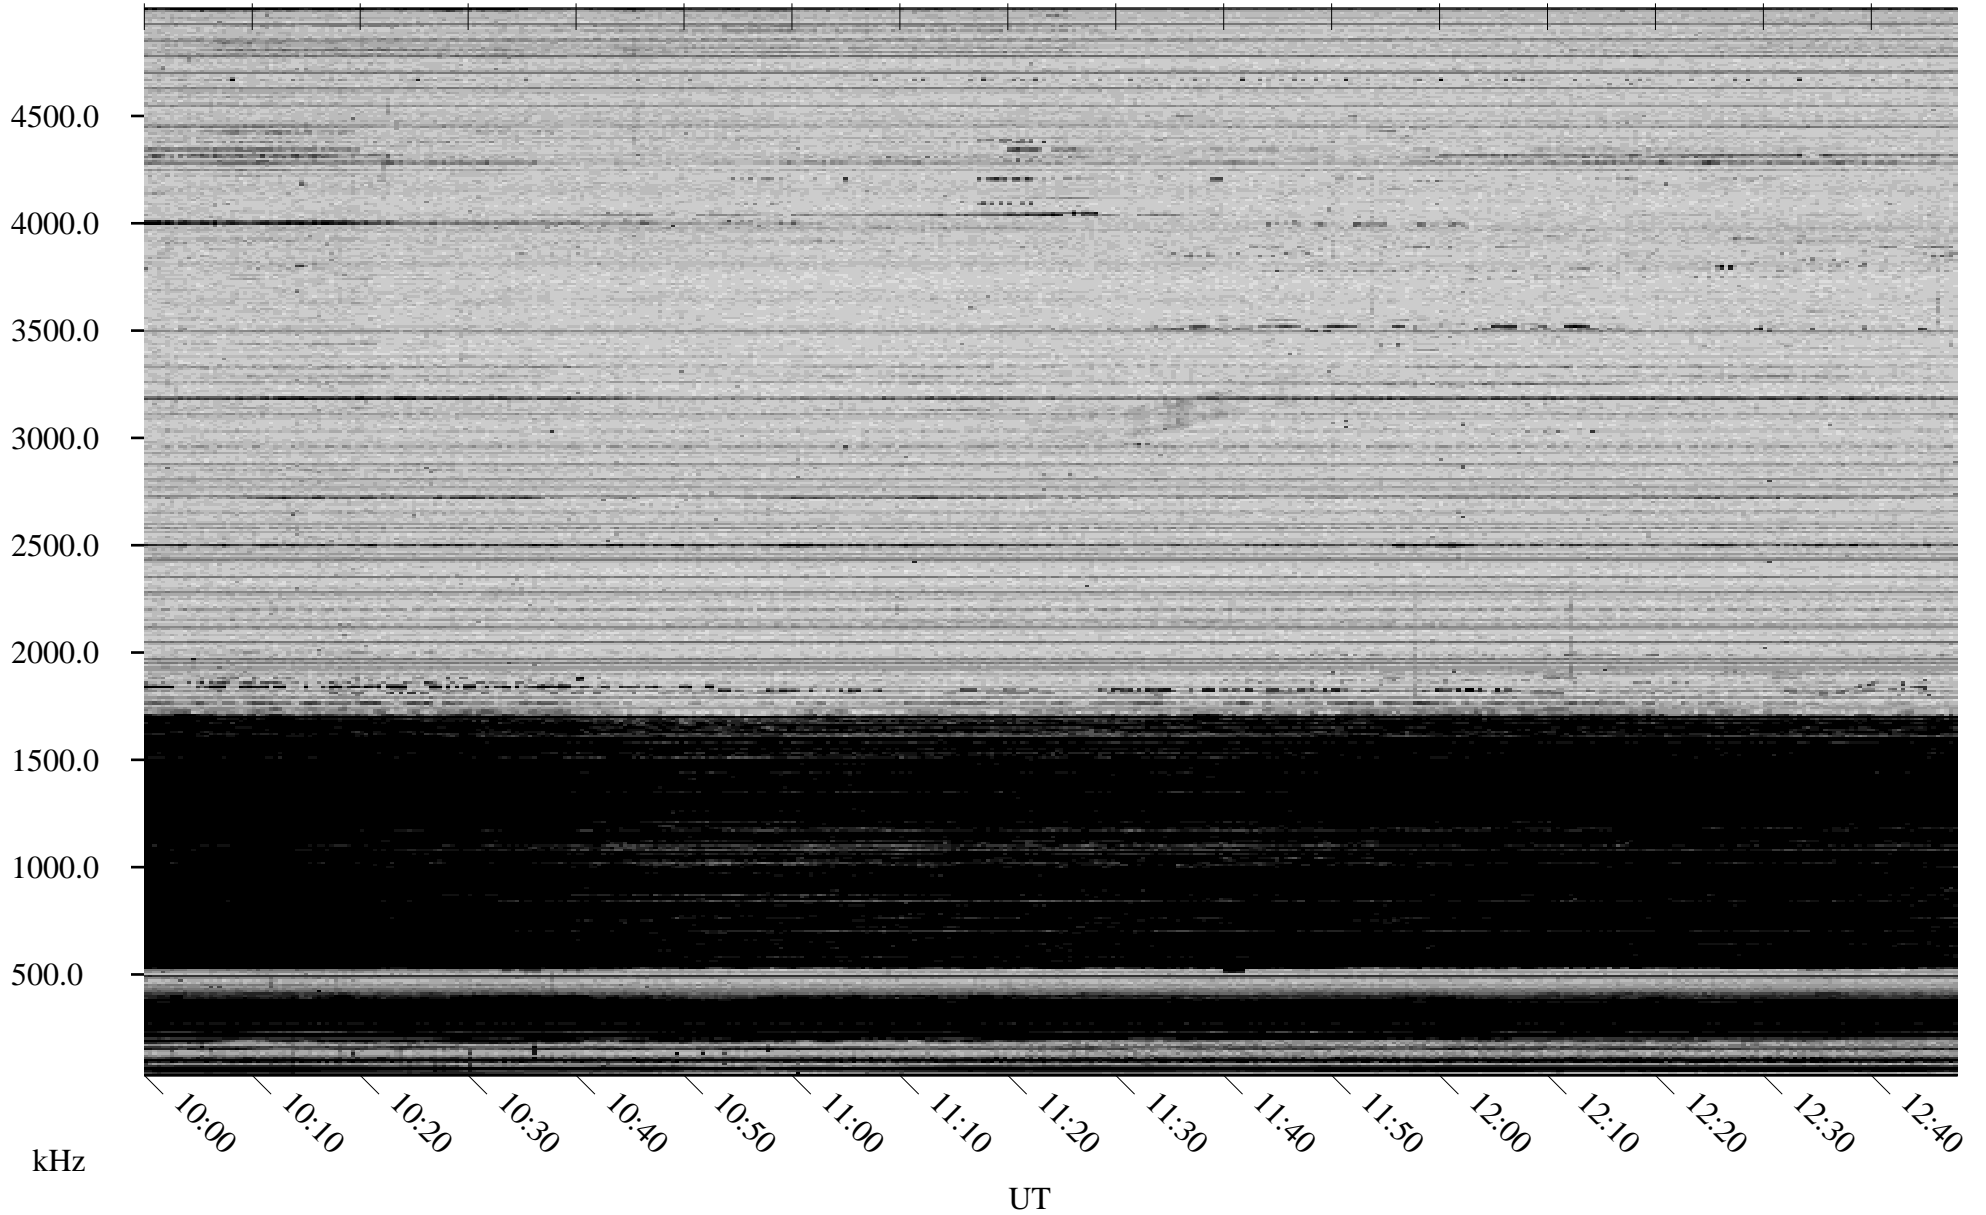

11/22/2006 Churchill, Manitoba

Linear Scale Black = 161 White = 15

CH06326L.R00m max_12

Page 1

11/22/2006 Churchill, Manitoba

Linear Scale Black = 161 White = 15

CH06326L.R00m max_12

Page 2

11/23/2006 Churchill, Manitoba

Linear Scale Black = 161 White = 15

CH06326L.R00m max_12

Page 3

11/23/2006 Churchill, Manitoba

Linear Scale Black = 161 White = 15

CH06326L.R00m max_12

Page 4

11/23/2006 Churchill, Manitoba

Linear Scale Black = 161 White = 15

CH06326L.R00m max_12

Page 5

11/23/2006 Churchill, Manitoba

Linear Scale Black = 161 White = 15

CH06326L.R00m max_12

Page 6

11/23/2006 Churchill, Manitoba

Linear Scale Black = 161 White = 15

CH06326L.R00m max_12

Page 7

11/23/2006 Churchill, Manitoba

Linear Scale Black = 161 White = 15

CH06326L.R00m max_12