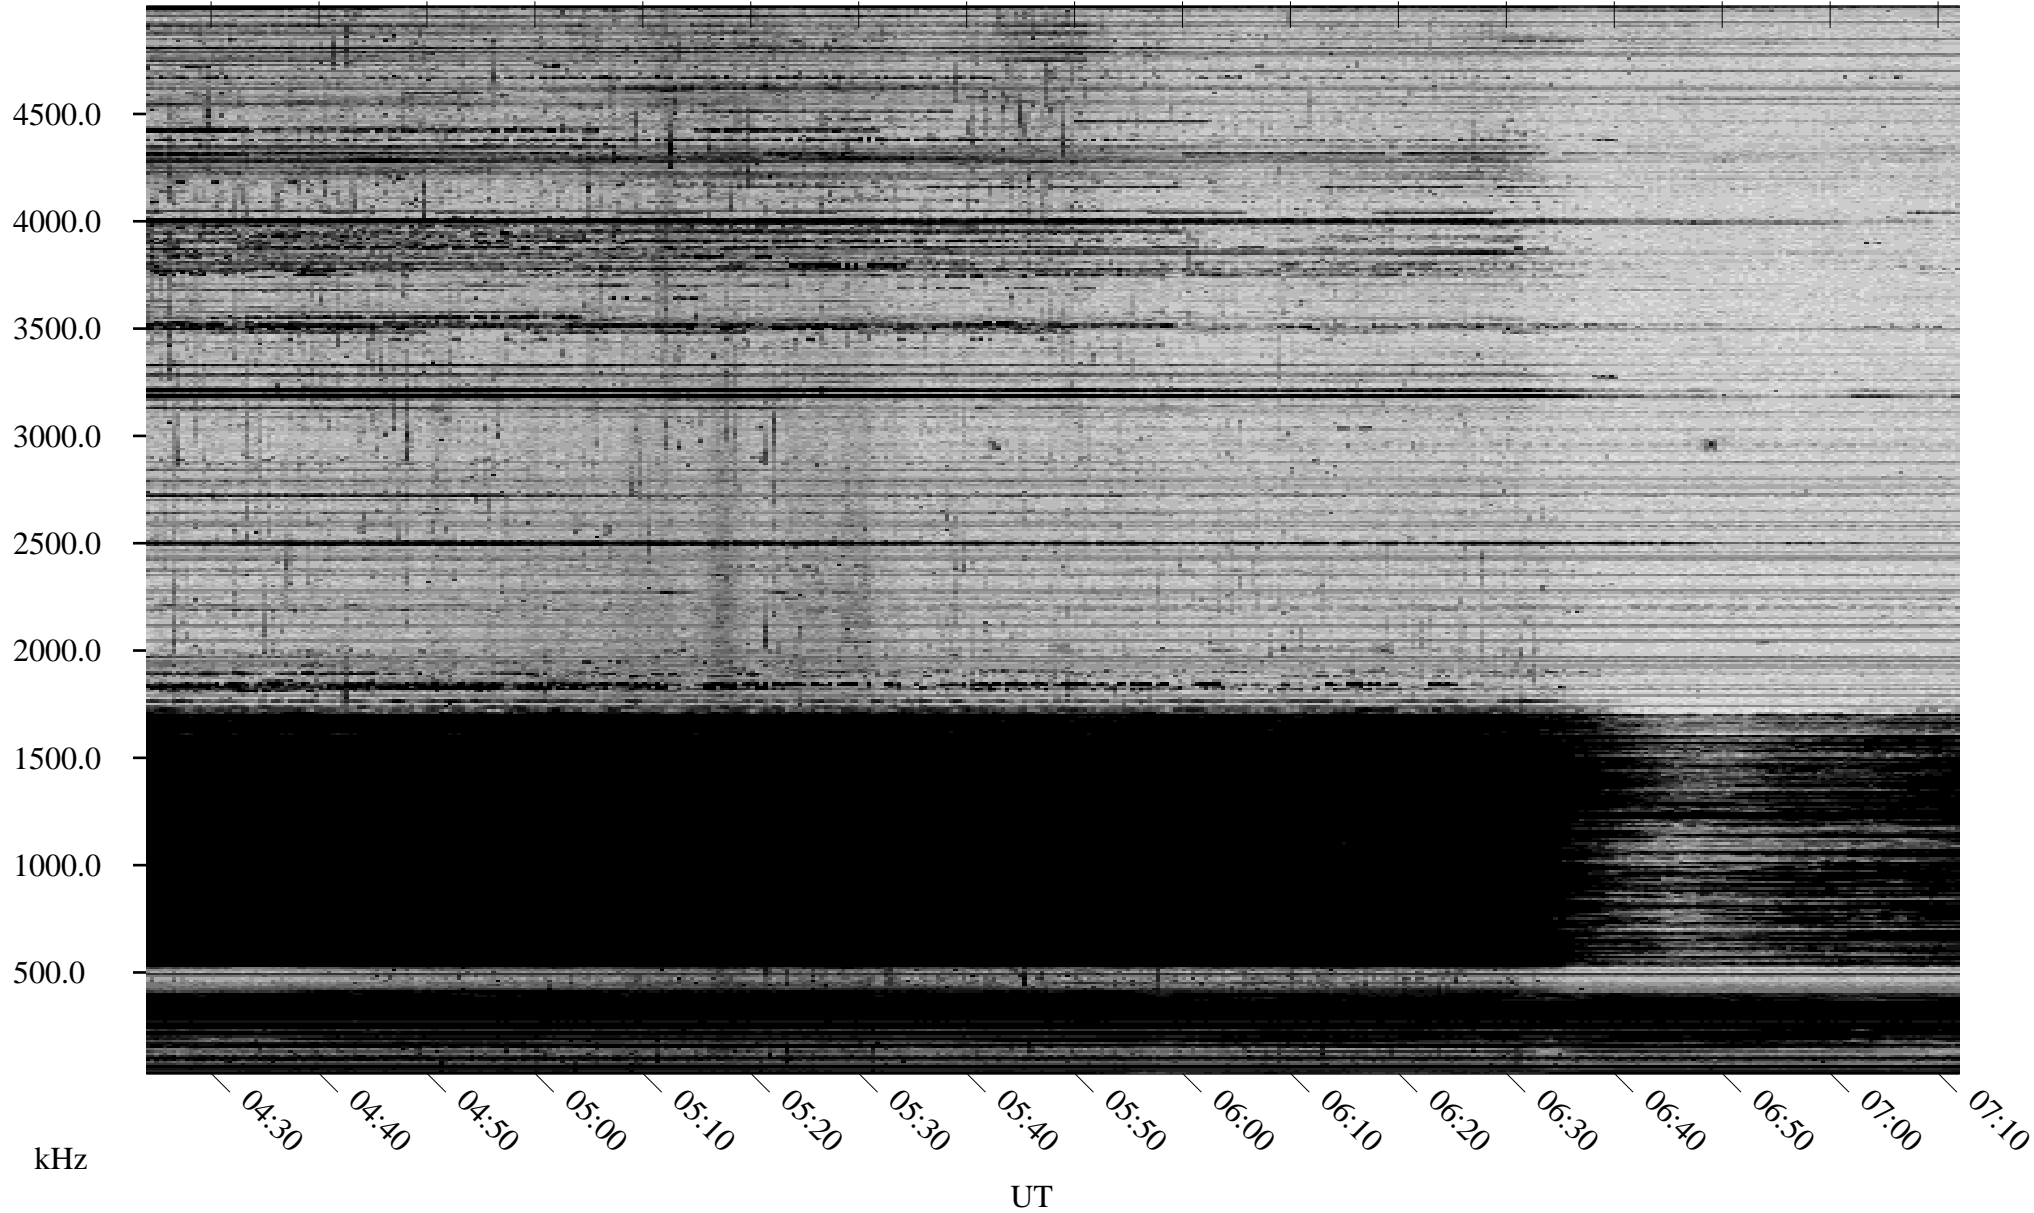

11/22/2006 Churchill, Manitoba

Linear Scale Black = 161 White = 15

CH06326L.R00m max_12

Page 1

11/22/2006 Churchill, Manitoba

Linear Scale Black = 161 White = 15

CH06326L.R00m max_12

Page 2

11/23/2006 Churchill, Manitoba

Linear Scale Black = 161 White = 15

CH06326L.R00m max_12

Page 3

11/23/2006 Churchill, Manitoba

Linear Scale Black = 161 White = 15

CH06326L.R00m max_12

Page 4

11/23/2006 Churchill, Manitoba

Linear Scale Black = 161 White = 15

CH06326L.R00m max_12

Page 5

11/23/2006 Churchill, Manitoba

Linear Scale Black = 161 White = 15

CH06326L.R00m max_12

Page 6

11/23/2006 Churchill, Manitoba

Linear Scale Black = 161 White = 15

CH06326L.R00m max_12

Page 7

11/23/2006 Churchill, Manitoba

Linear Scale Black = 161 White = 15

CH06326L.R00m max_12