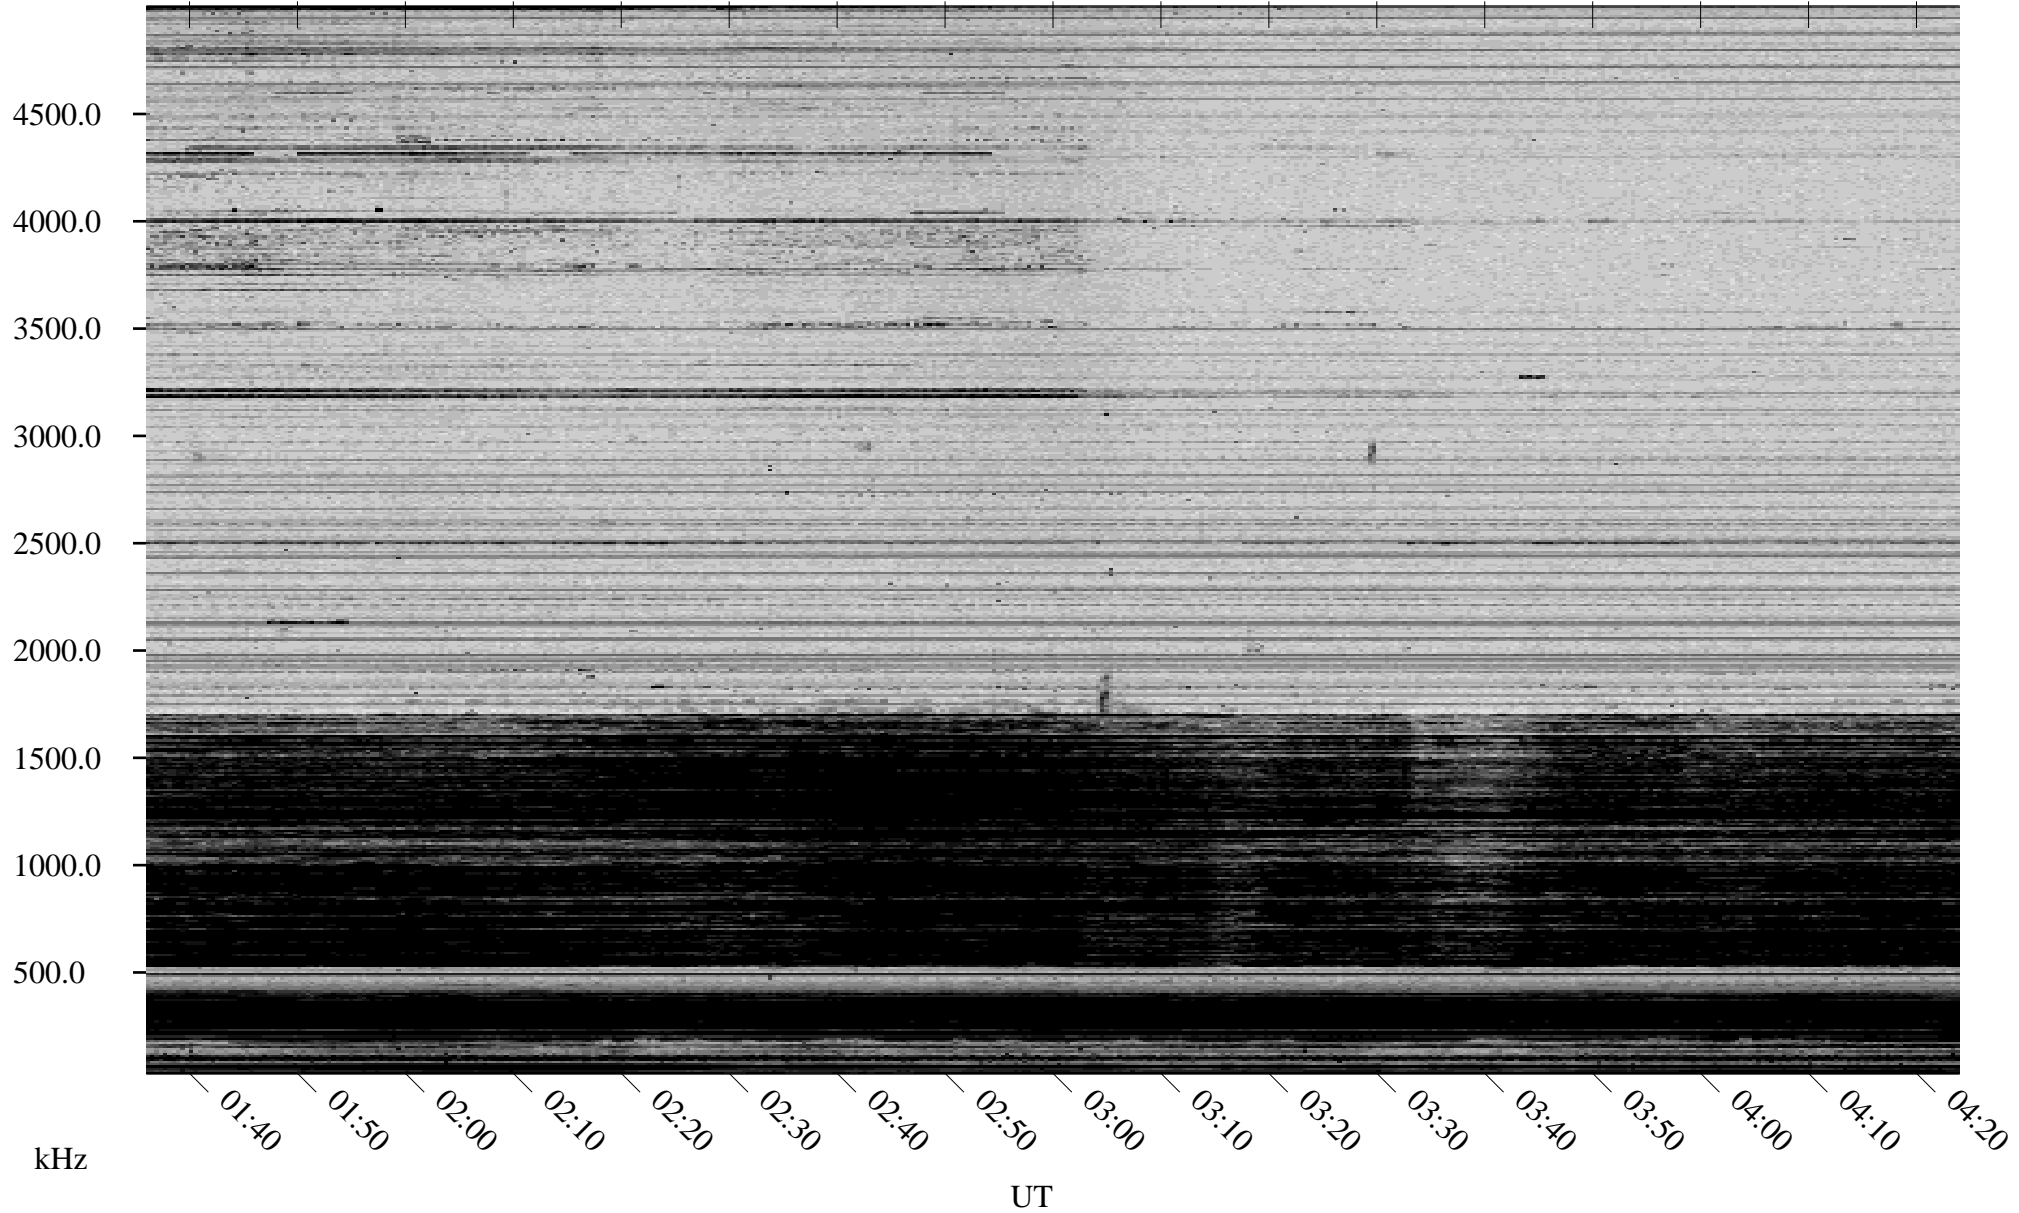

11/23/2006 Churchill, Manitoba

Linear Scale Black = 161 White = 15

CH06327L.R00m max_12

Page 1

11/23/2006 Churchill, Manitoba

Linear Scale Black = 161 White = 15

CH06327L.R00m max_12

Page 2

11/24/2006 Churchill, Manitoba

Linear Scale Black = 161 White = 15

CH06327L.R00m max_12

Page 3

11/24/2006 Churchill, Manitoba

Linear Scale Black = 161 White = 15

CH06327L.R00m max_12

Page 4

11/24/2006 Churchill, Manitoba

Linear Scale Black = 161 White = 15

CH06327L.R00m max_12

Page 5

11/24/2006 Churchill, Manitoba

Linear Scale Black = 161 White = 15

CH06327L.R00m max_12

Page 6

11/24/2006 Churchill, Manitoba

Linear Scale Black = 161 White = 15

CH06327L.R00m max_12

Page 7

11/24/2006 Churchill, Manitoba

Linear Scale Black = 161 White = 15

CH06327L.R00m max_12

Page 8