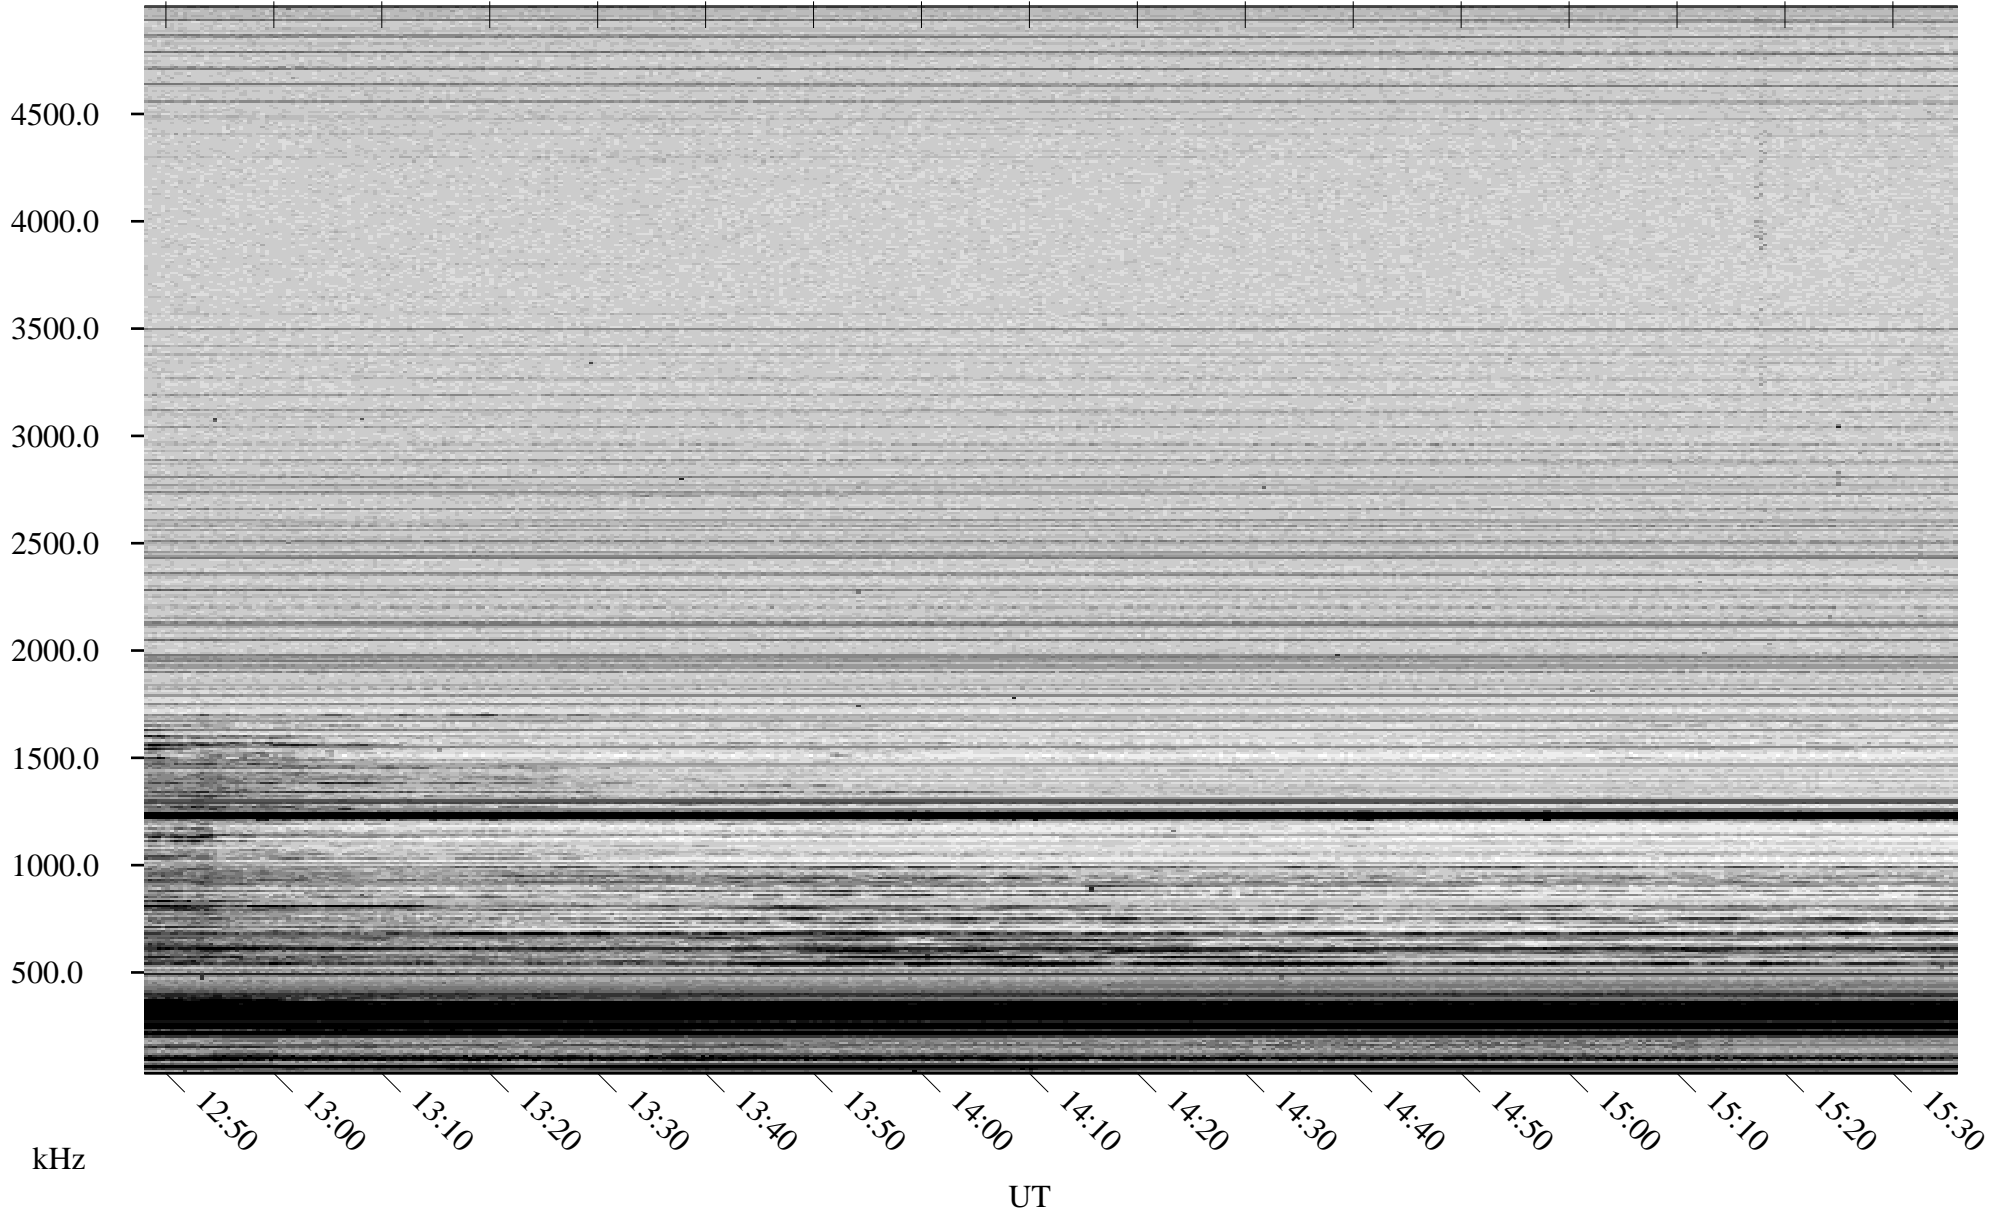

11/23/2006 Churchill, Manitoba

Linear Scale Black = 161 White = 15

CH06327L.R00m max_12

Page 1

11/23/2006 Churchill, Manitoba

Linear Scale Black = 161 White = 15

CH06327L.R00m max_12

Page 2

11/24/2006 Churchill, Manitoba

Linear Scale Black = 161 White = 15

CH06327L.R00m max_12

Page 3

11/24/2006 Churchill, Manitoba

Linear Scale Black = 161 White = 15

CH06327L.R00m max_12

Page 4

11/24/2006 Churchill, Manitoba

Linear Scale Black = 161 White = 15

CH06327L.R00m max_12

Page 5

11/24/2006 Churchill, Manitoba

Linear Scale Black = 161 White = 15

CH06327L.R00m max_12

Page 6

11/24/2006 Churchill, Manitoba

Linear Scale Black = 161 White = 15

CH06327L.R00m max_12

Page 7

11/24/2006 Churchill, Manitoba

Linear Scale Black = 161 White = 15

CH06327L.R00m max_12

Page 8