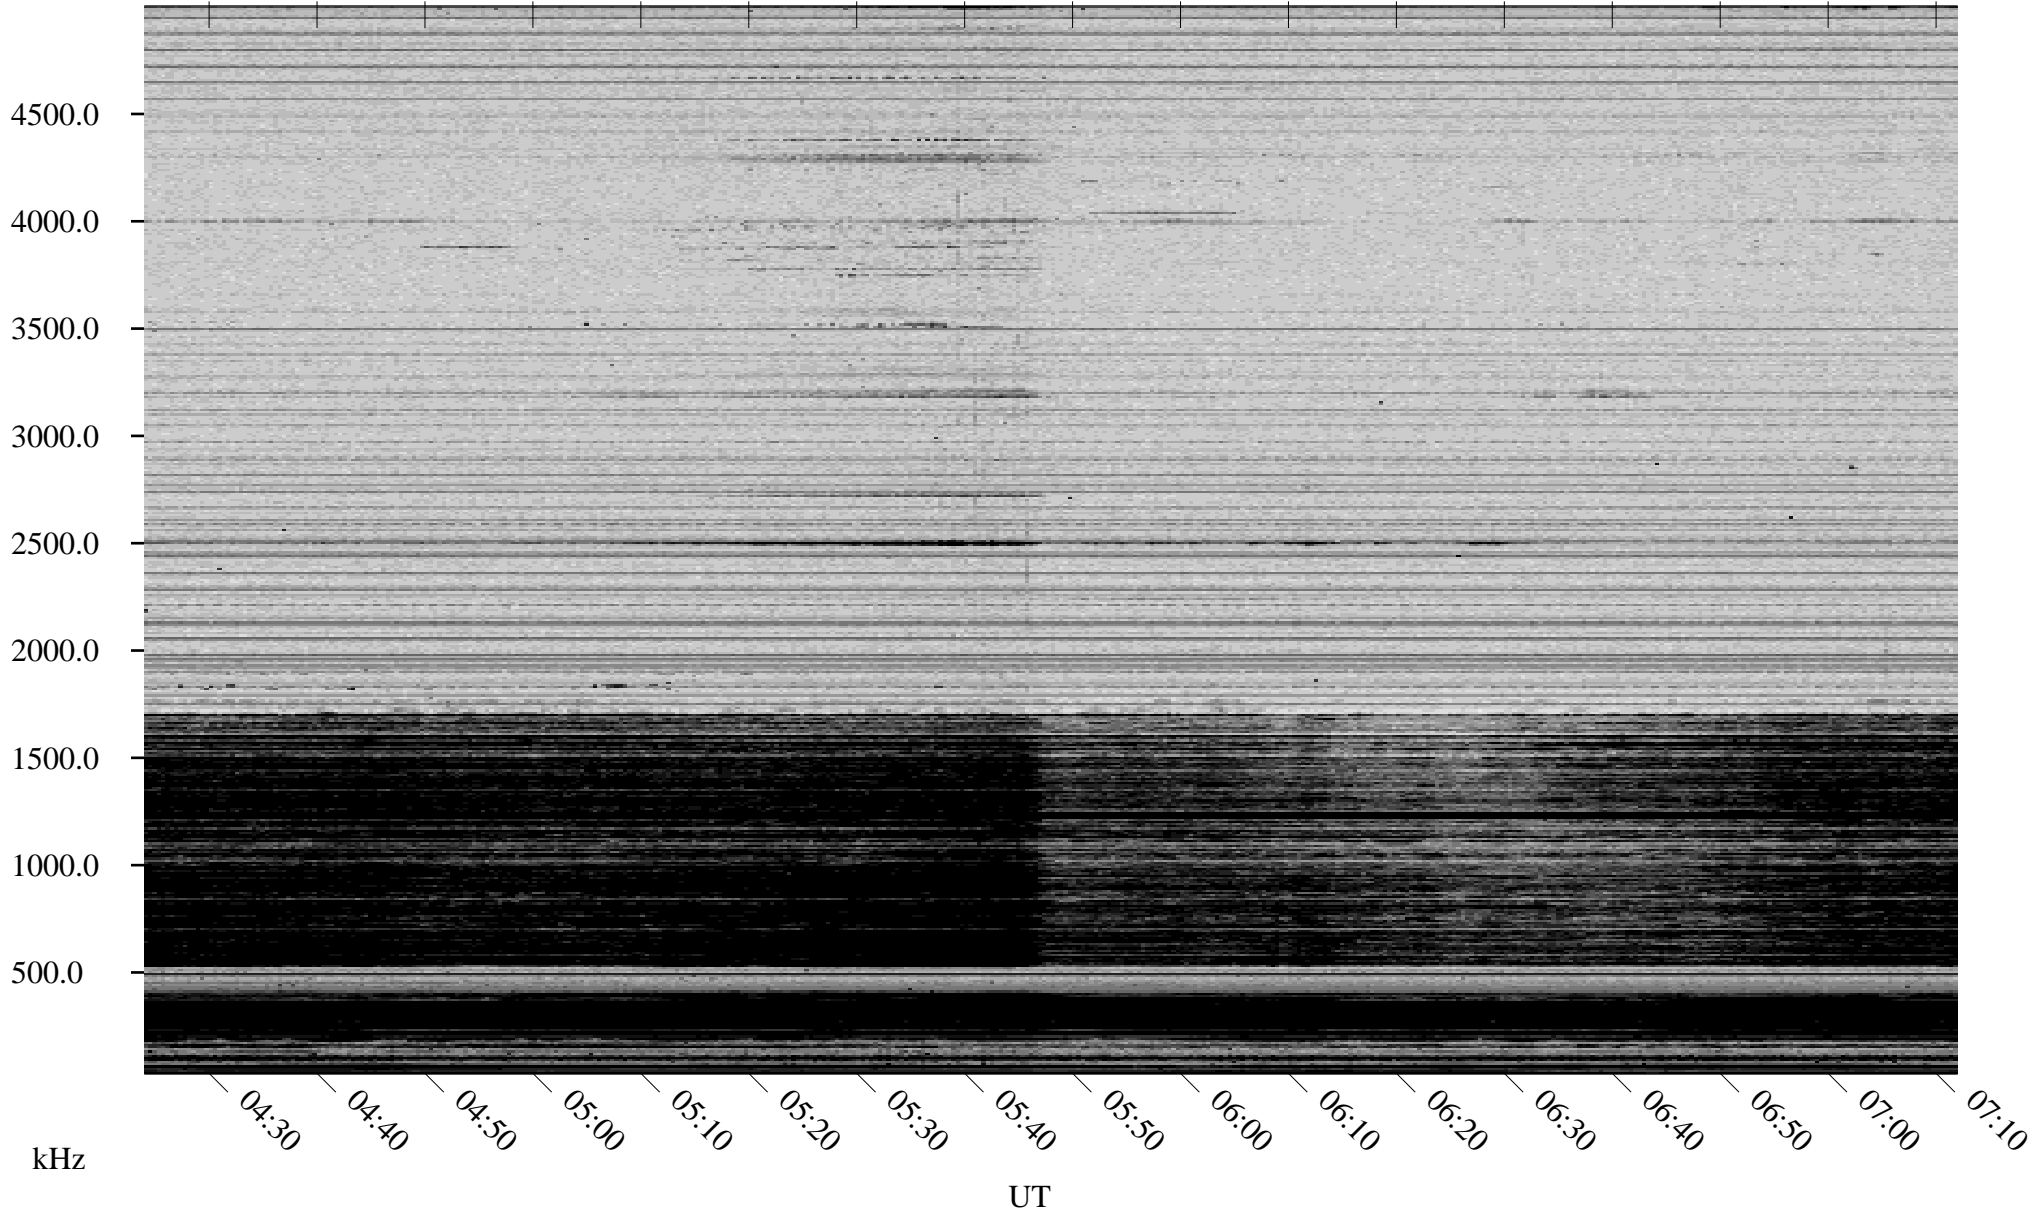

11/23/2006 Churchill, Manitoba

Linear Scale Black = 161 White = 15

CH06327L.R00m max_12

Page 1

11/23/2006 Churchill, Manitoba

Linear Scale Black = 161 White = 15

CH06327L.R00m max_12

Page 2

11/24/2006 Churchill, Manitoba

Linear Scale Black = 161 White = 15

CH06327L.R00m max_12

Page 3

11/24/2006 Churchill, Manitoba

Linear Scale Black = 161 White = 15

CH06327L.R00m max_12

Page 4

11/24/2006 Churchill, Manitoba

Linear Scale Black = 161 White = 15

CH06327L.R00m max_12

Page 5

11/24/2006 Churchill, Manitoba

Linear Scale Black = 161 White = 15

CH06327L.R00m max_12

Page 6

11/24/2006 Churchill, Manitoba

Linear Scale Black = 161 White = 15

CH06327L.R00m max_12

Page 7

11/24/2006 Churchill, Manitoba

Linear Scale Black = 161 White = 15

CH06327L.R00m max_12

Page 8