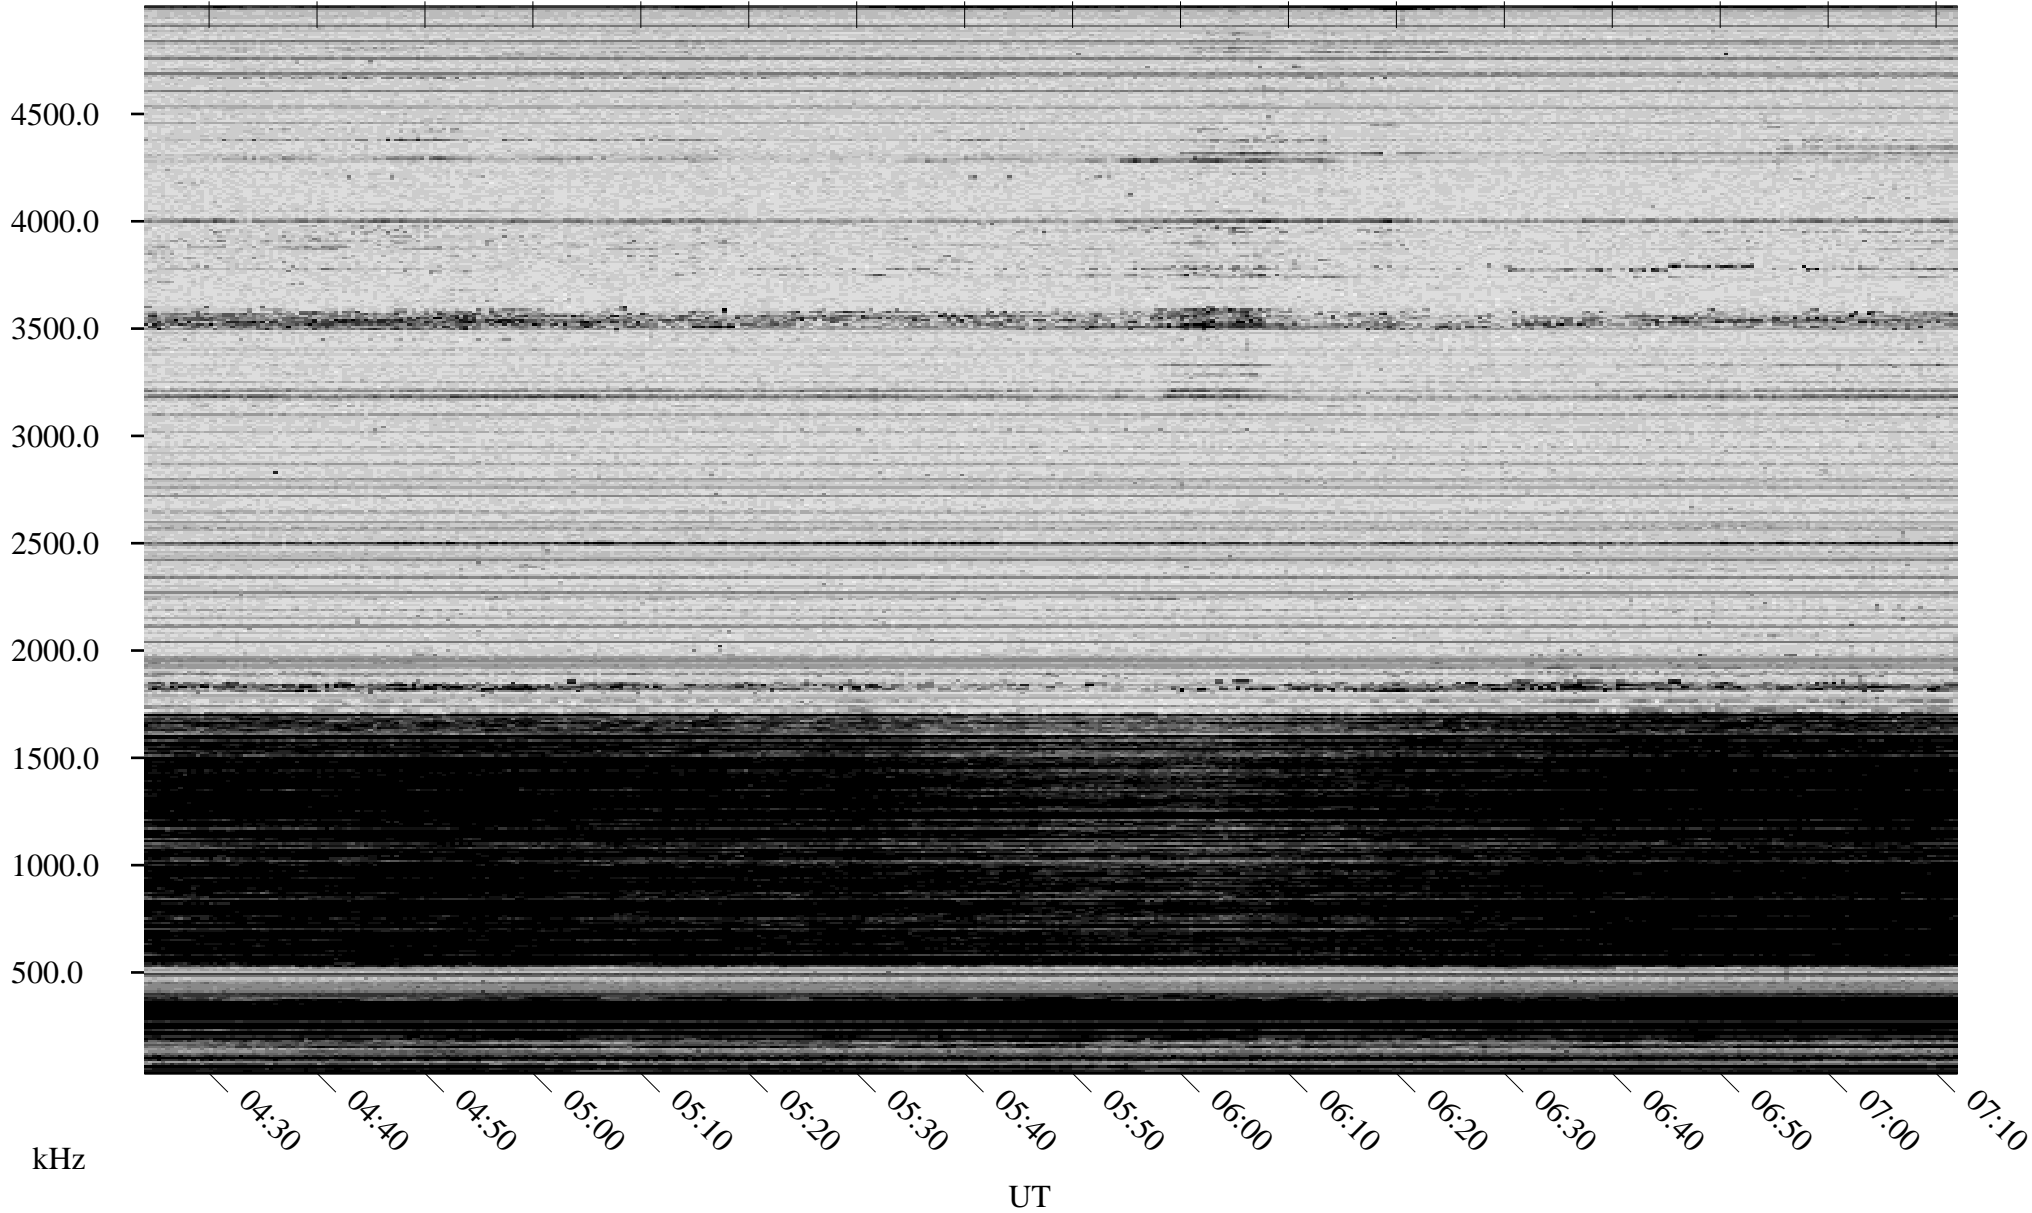

11/24/2006 Churchill, Manitoba

Linear Scale Black = 161 White = 15

CH06328L.R00m max_12

Page 1

11/24/2006 Churchill, Manitoba

Linear Scale Black = 161 White = 15

CH06328L.R00m max_12

Page 2

11/25/2006 Churchill, Manitoba

Linear Scale Black = 161 White = 15

CH06328L.R00m max_12

Page 3

11/25/2006 Churchill, Manitoba

Linear Scale Black = 161 White = 15

CH06328L.R00m max_12

Page 4

11/25/2006 Churchill, Manitoba

Linear Scale Black = 161 White = 15

CH06328L.R00m max_12

Page 5

11/25/2006 Churchill, Manitoba

Linear Scale Black = 161 White = 15

CH06328L.R00m max_12

Page 6

11/25/2006 Churchill, Manitoba

Linear Scale Black = 161 White = 15

CH06328L.R00m max_12

Page 7

11/25/2006 Churchill, Manitoba

Linear Scale Black = 161 White = 15

CH06328L.R00m max_12

Page 8