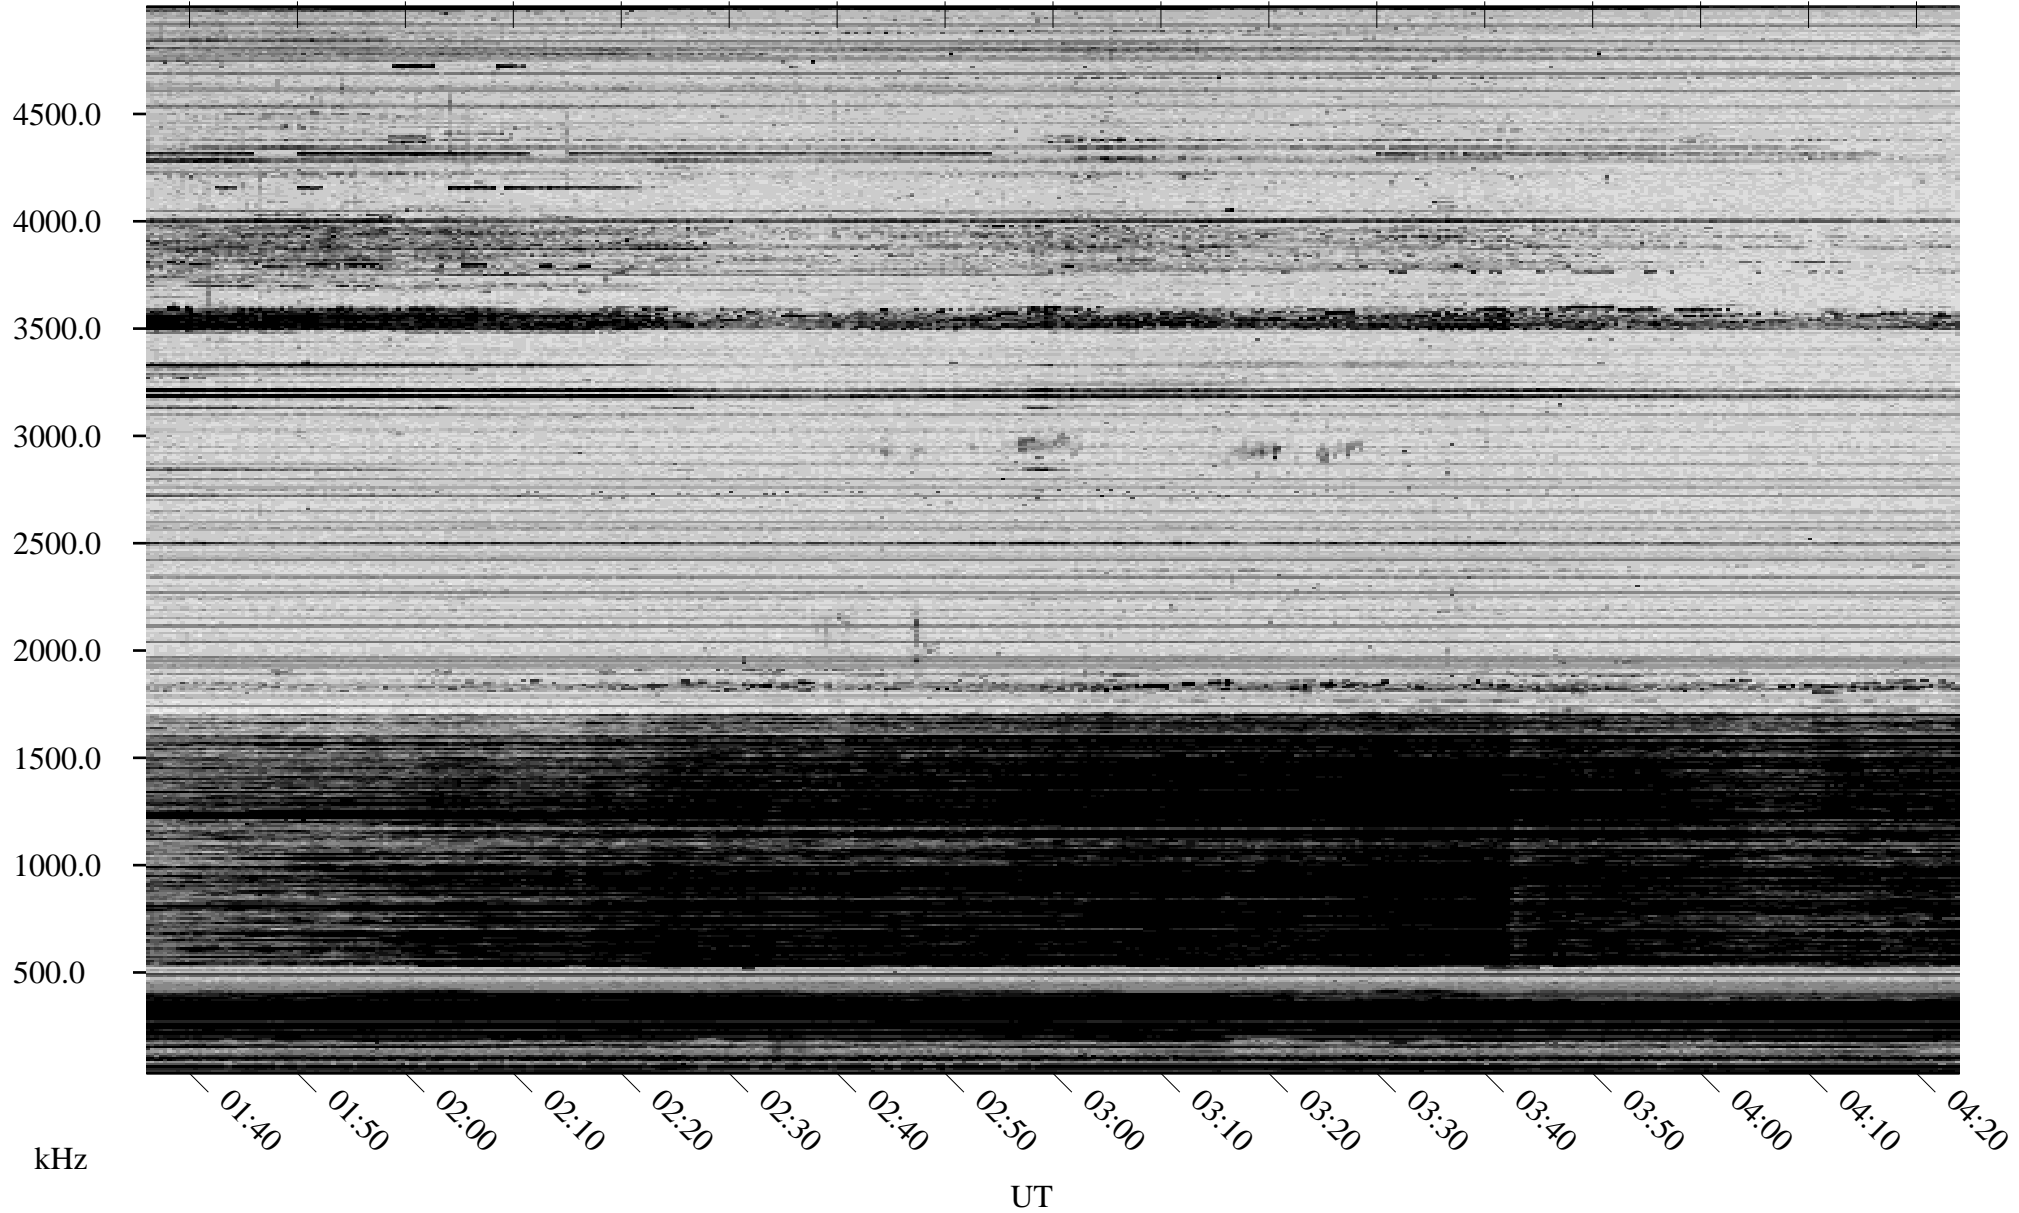

11/24/2006 Churchill, Manitoba

Linear Scale Black = 161 White = 15

CH06328L.R00m max_12

Page 1

11/24/2006 Churchill, Manitoba

Linear Scale Black = 161 White = 15

CH06328L.R00m max_12

Page 2

11/25/2006 Churchill, Manitoba

Linear Scale Black = 161 White = 15

CH06328L.R00m max_12

Page 3

11/25/2006 Churchill, Manitoba

Linear Scale Black = 161 White = 15

CH06328L.R00m max_12

Page 4

11/25/2006 Churchill, Manitoba

Linear Scale Black = 161 White = 15

CH06328L.R00m max_12

Page 5

11/25/2006 Churchill, Manitoba

Linear Scale Black = 161 White = 15

CH06328L.R00m max_12

Page 6

11/25/2006 Churchill, Manitoba

Linear Scale Black = 161 White = 15

CH06328L.R00m max_12

Page 7

11/25/2006 Churchill, Manitoba

Linear Scale Black = 161 White = 15

CH06328L.R00m max_12

Page 8