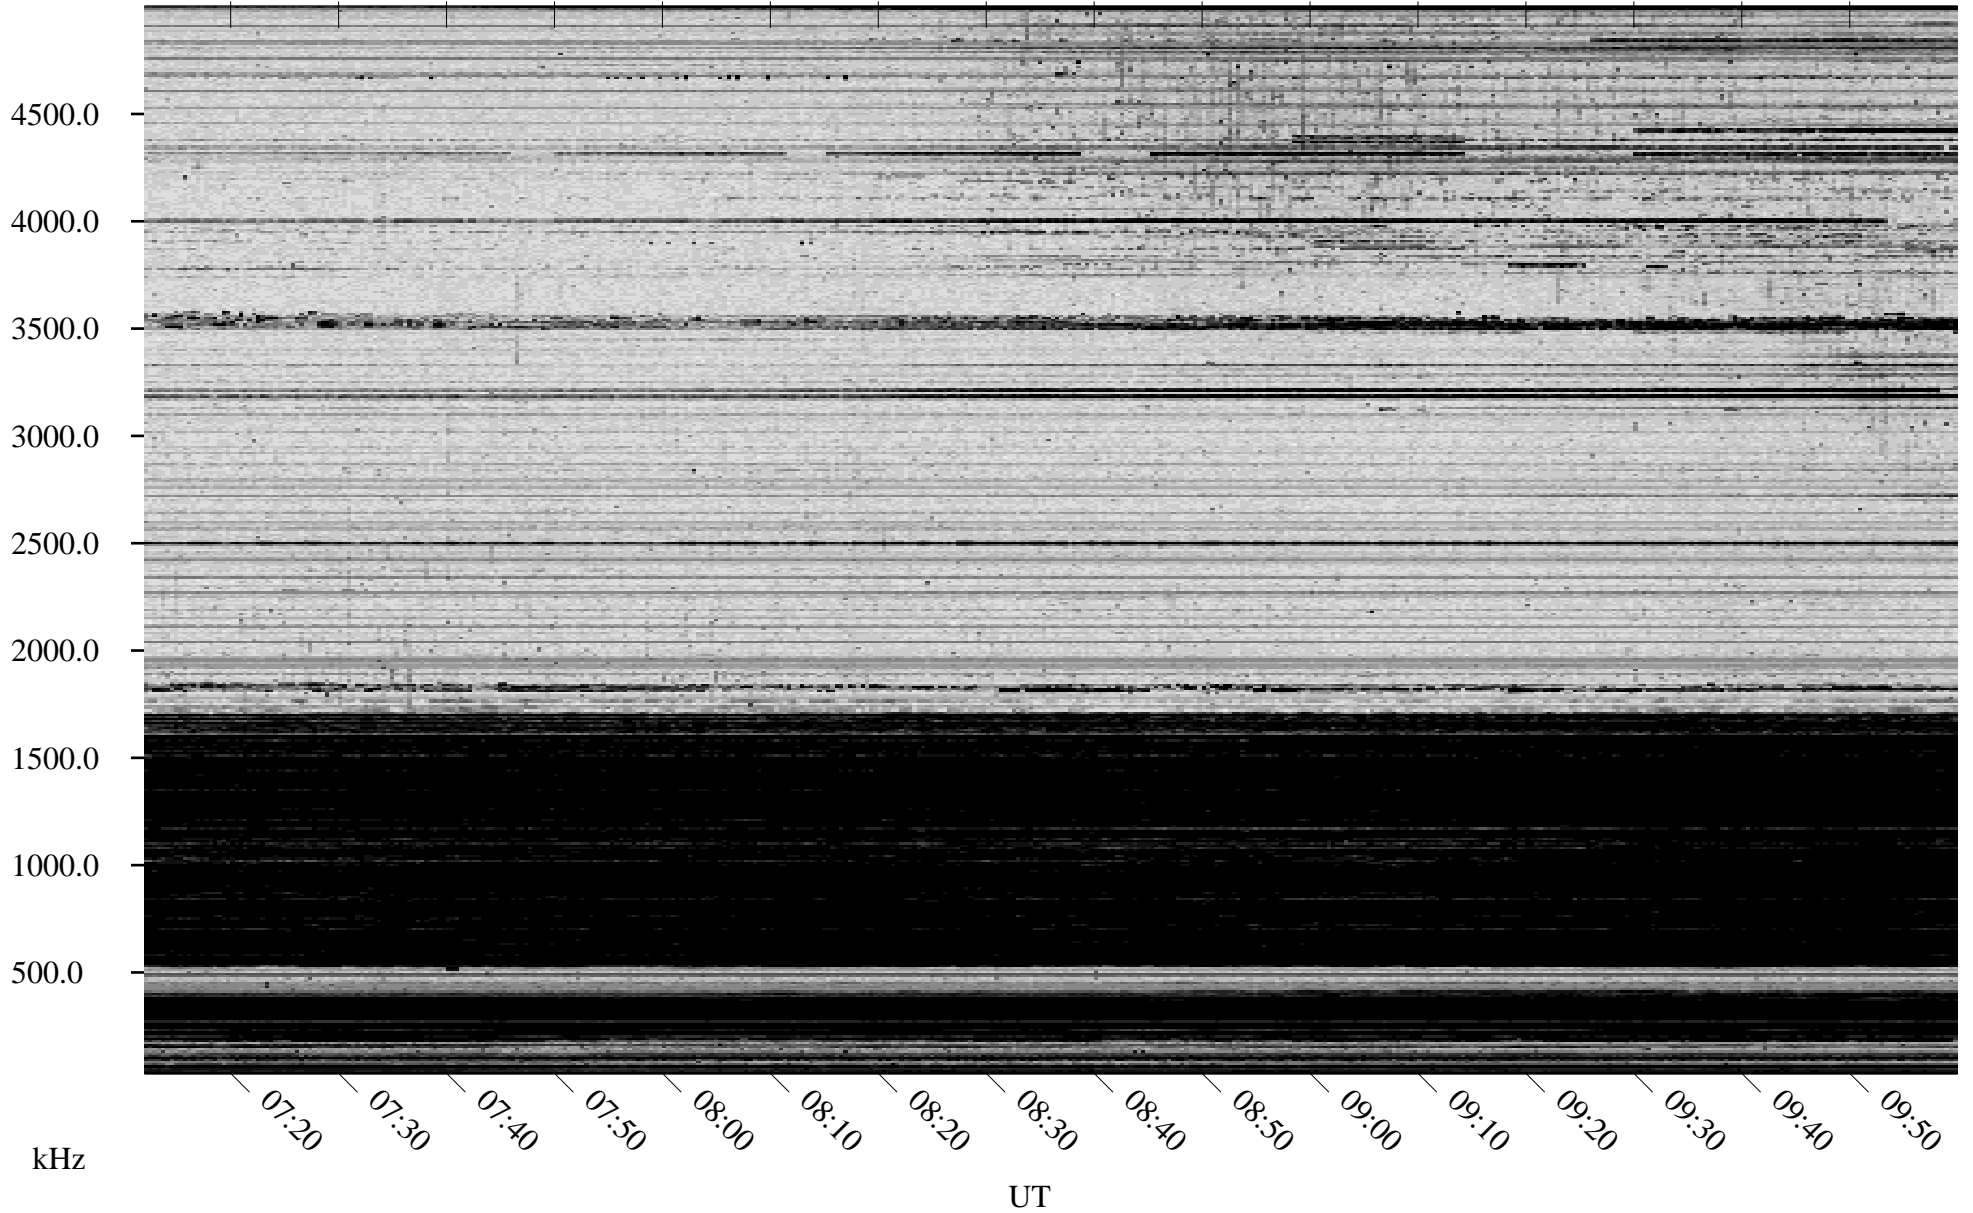

11/24/2006 Churchill, Manitoba

Linear Scale Black = 161 White = 15

CH06328L.R00m max_12

Page 1

11/24/2006 Churchill, Manitoba

Linear Scale Black = 161 White = 15

CH06328L.R00m max_12

Page 2

11/25/2006 Churchill, Manitoba

Linear Scale Black = 161 White = 15

CH06328L.R00m max_12

Page 3

11/25/2006 Churchill, Manitoba

Linear Scale Black = 161 White = 15

CH06328L.R00m max_12

Page 4

11/25/2006 Churchill, Manitoba

Linear Scale Black = 161 White = 15

CH06328L.R00m max_12

Page 5

11/25/2006 Churchill, Manitoba

Linear Scale Black = 161 White = 15

CH06328L.R00m max_12

Page 6

11/25/2006 Churchill, Manitoba

Linear Scale Black = 161 White = 15

CH06328L.R00m max_12

Page 7

11/25/2006 Churchill, Manitoba

Linear Scale Black = 161 White = 15

CH06328L.R00m max_12

Page 8