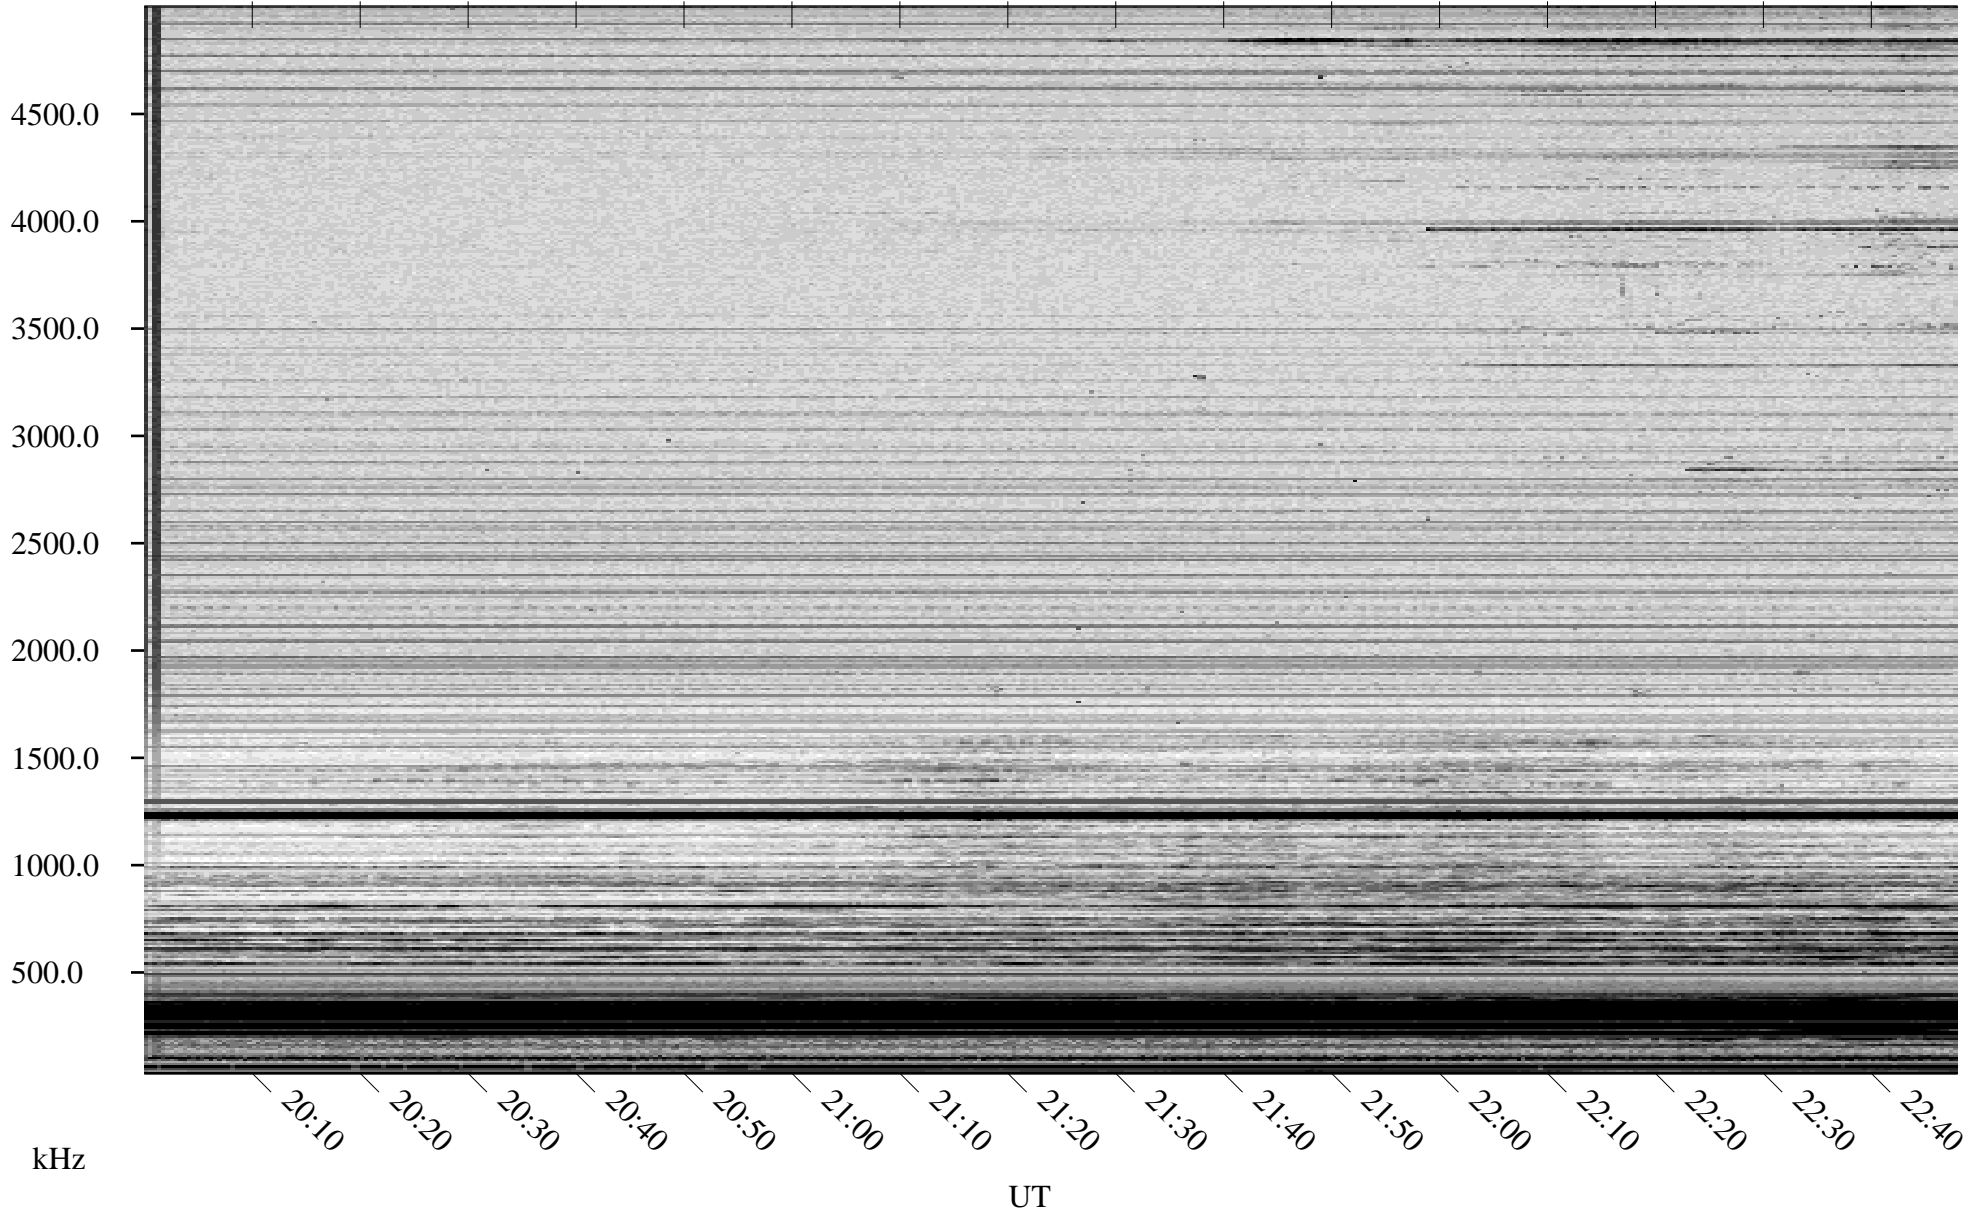

11/24/2006 Churchill, Manitoba

Linear Scale Black = 161 White = 15

CH06328L.R00m max_12

Page 1

11/24/2006 Churchill, Manitoba

Linear Scale Black = 161 White = 15

CH06328L.R00m max_12

Page 2

11/25/2006 Churchill, Manitoba

Linear Scale Black = 161 White = 15

CH06328L.R00m max_12

Page 3

11/25/2006 Churchill, Manitoba

Linear Scale Black = 161 White = 15

CH06328L.R00m max_12

Page 4

11/25/2006 Churchill, Manitoba

Linear Scale Black = 161 White = 15

CH06328L.R00m max_12

Page 5

11/25/2006 Churchill, Manitoba

Linear Scale Black = 161 White = 15

CH06328L.R00m max_12

Page 6

11/25/2006 Churchill, Manitoba

Linear Scale Black = 161 White = 15

CH06328L.R00m max_12

Page 7

11/25/2006 Churchill, Manitoba

Linear Scale Black = 161 White = 15

CH06328L.R00m max_12

Page 8