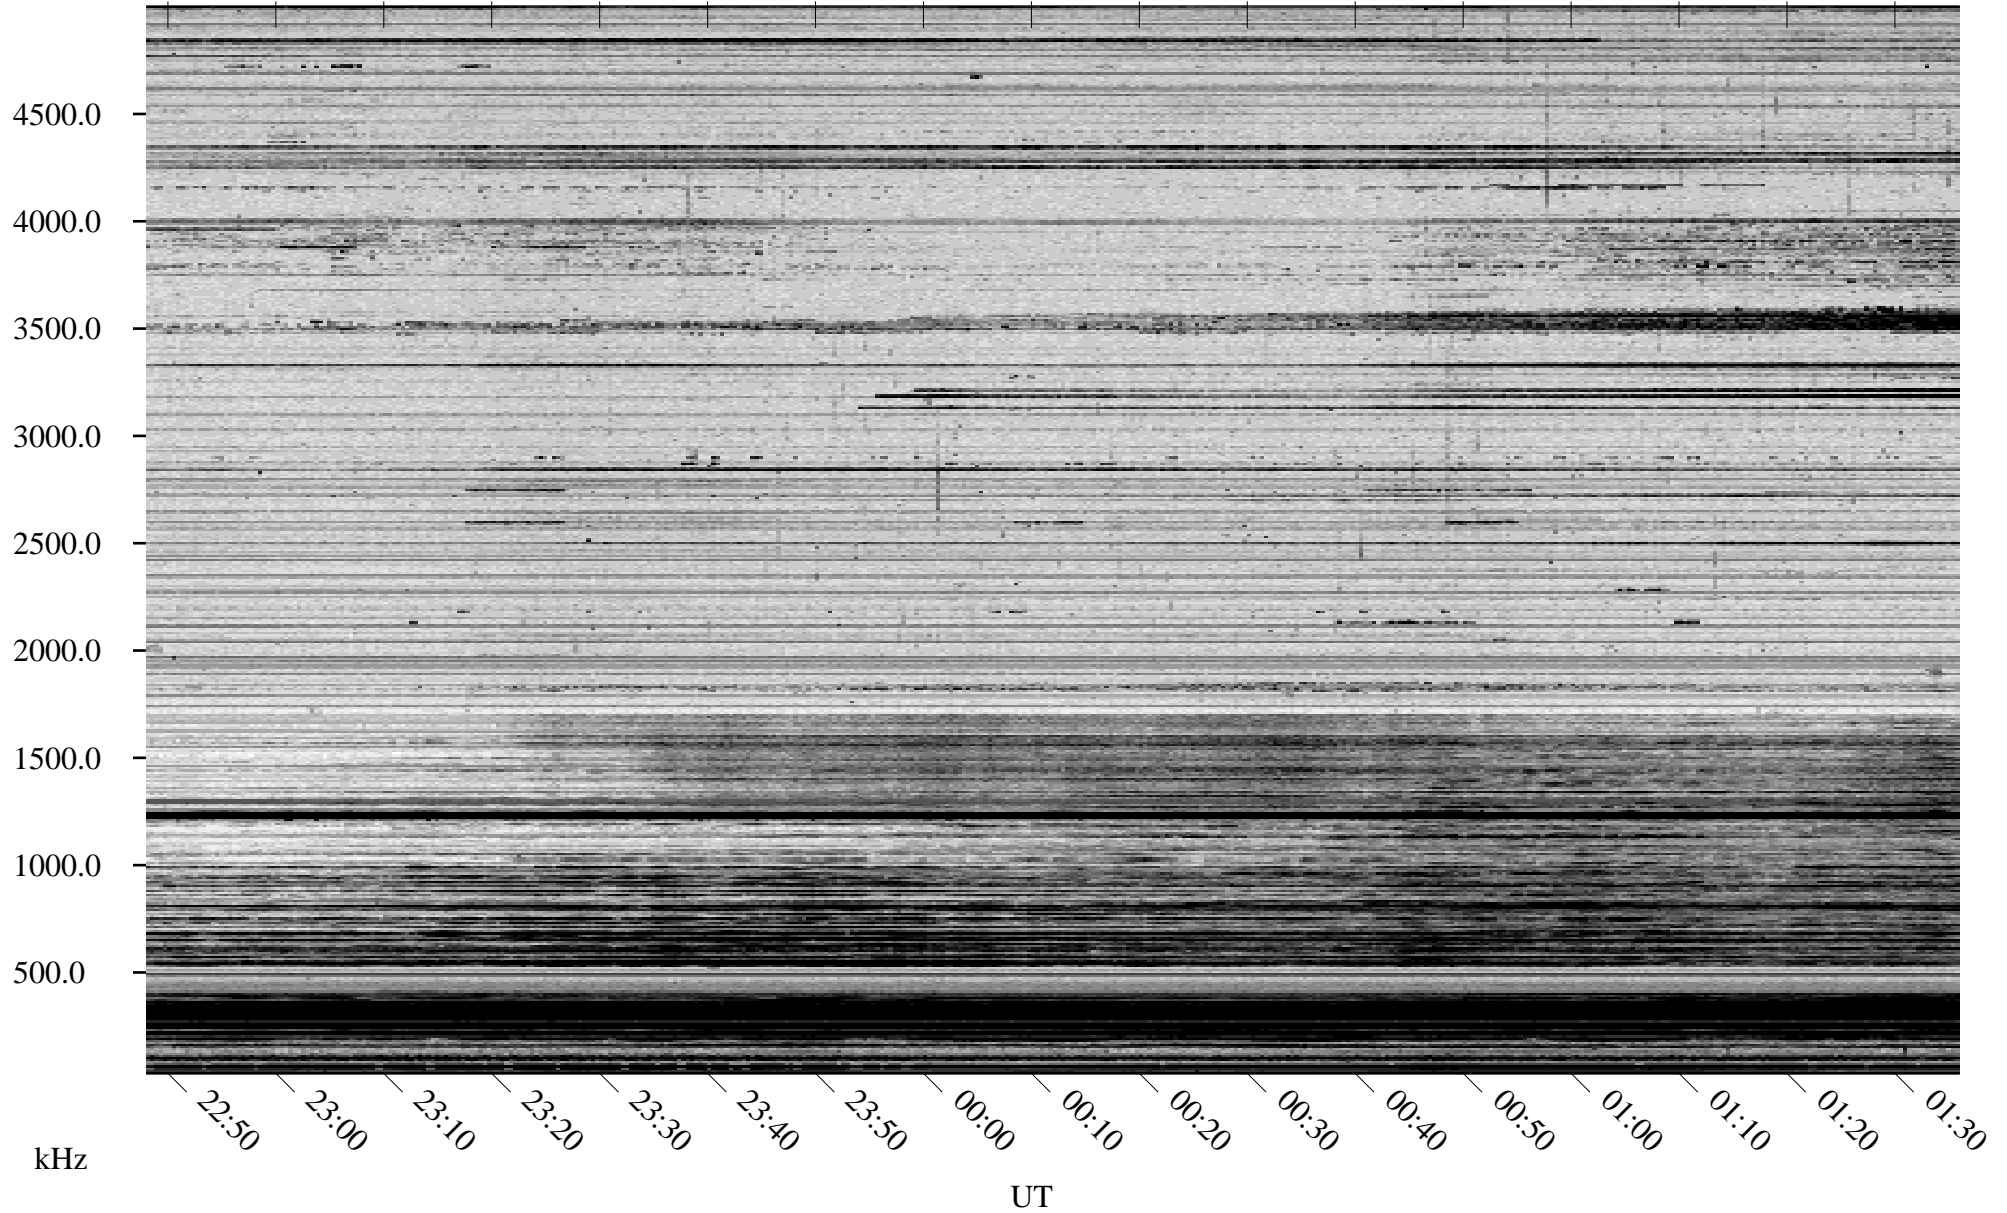

11/24/2006 Churchill, Manitoba

Linear Scale Black = 161 White = 15

CH06328L.R00m max_12

Page 1

11/24/2006 Churchill, Manitoba

Linear Scale Black = 161 White = 15

CH06328L.R00m max_12

Page 2

11/25/2006 Churchill, Manitoba

Linear Scale Black = 161 White = 15

CH06328L.R00m max_12

Page 3

11/25/2006 Churchill, Manitoba

Linear Scale Black = 161 White = 15

CH06328L.R00m max_12

Page 4

11/25/2006 Churchill, Manitoba

Linear Scale Black = 161 White = 15

CH06328L.R00m max_12

Page 5

11/25/2006 Churchill, Manitoba

Linear Scale Black = 161 White = 15

CH06328L.R00m max_12

Page 6

11/25/2006 Churchill, Manitoba

Linear Scale Black = 161 White = 15

CH06328L.R00m max_12

Page 7

11/25/2006 Churchill, Manitoba

Linear Scale Black = 161 White = 15

CH06328L.R00m max_12

Page 8