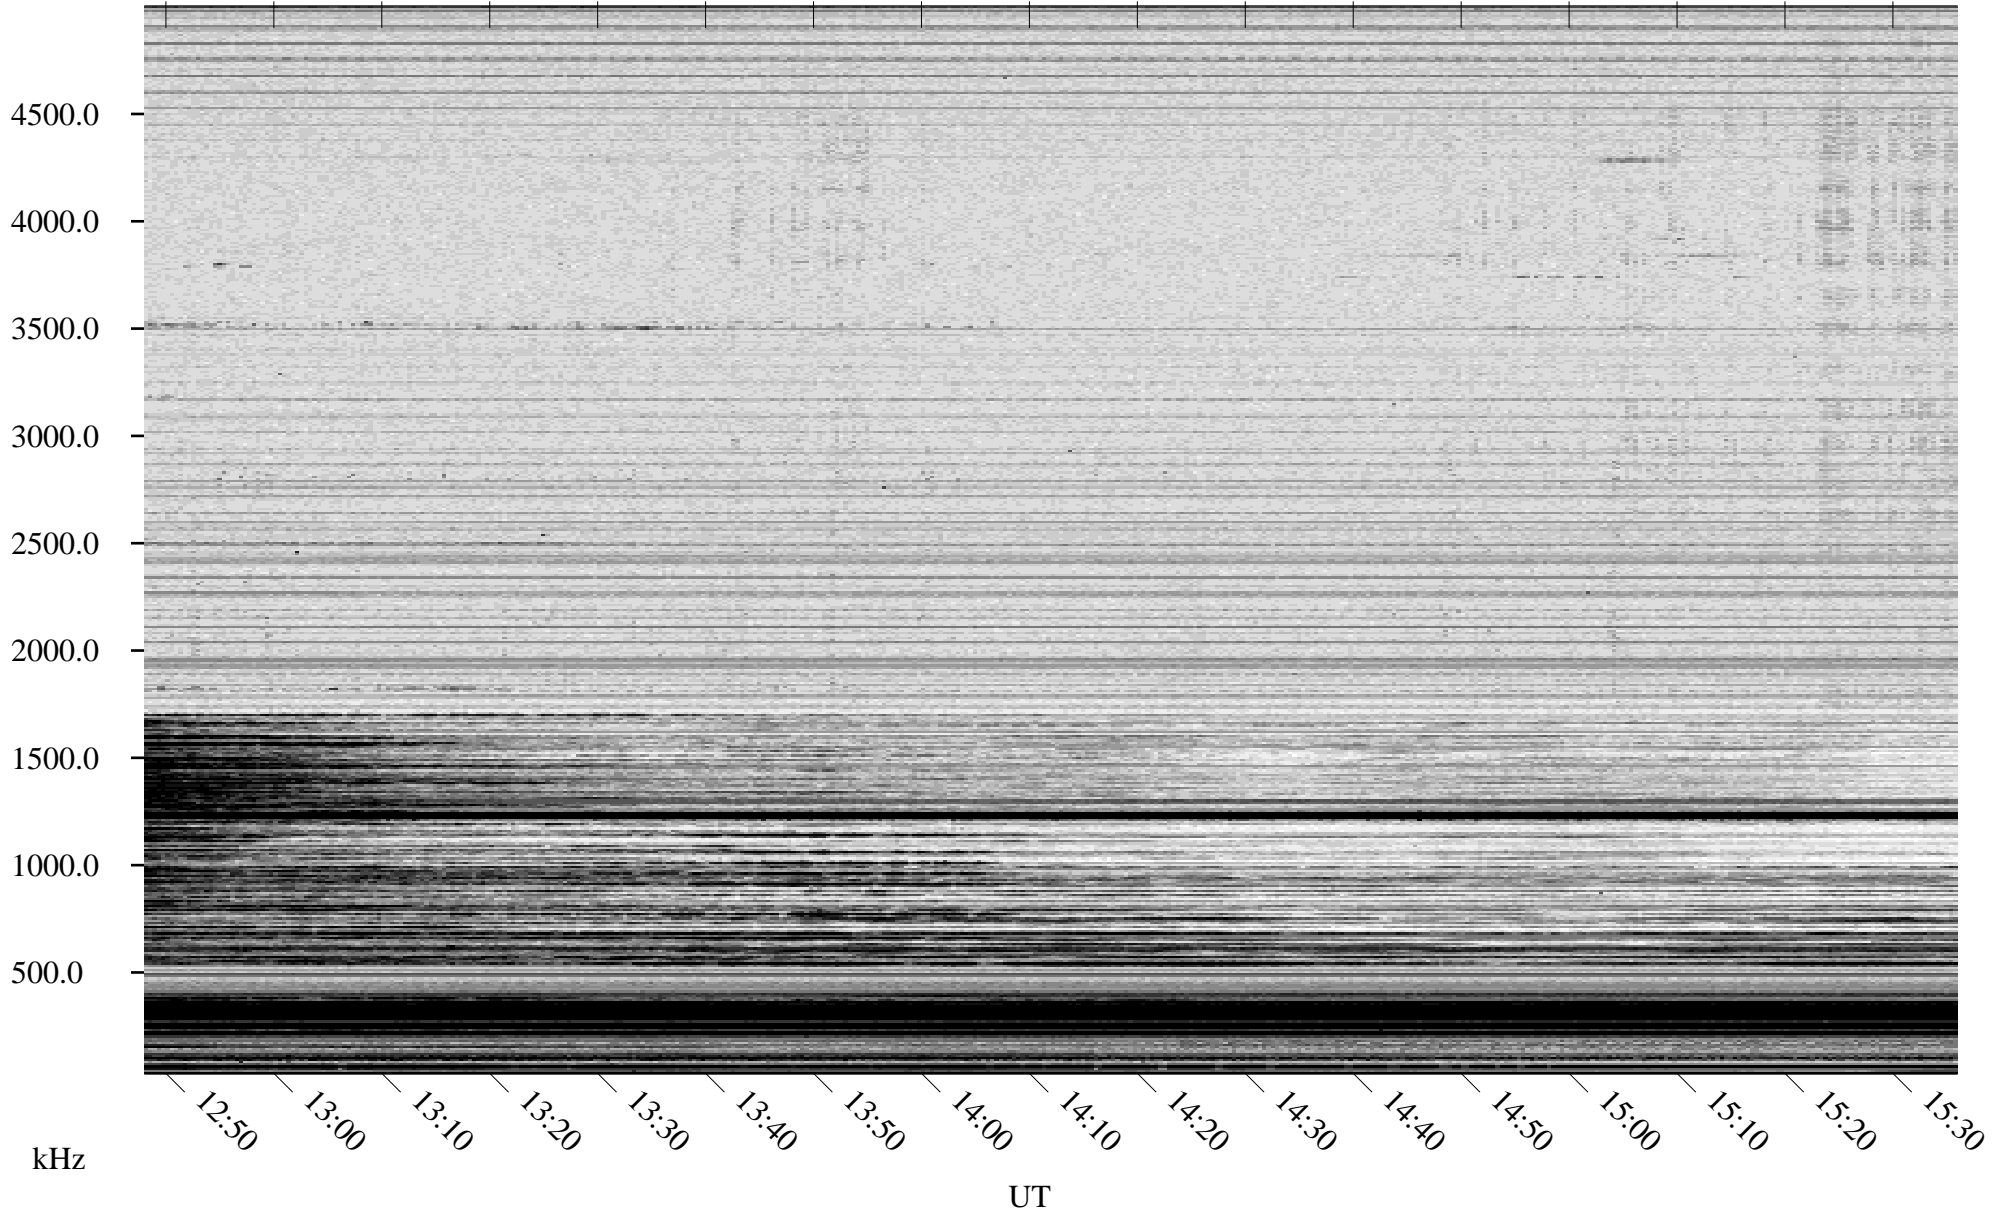

11/24/2006 Churchill, Manitoba

Linear Scale Black = 161 White = 15

CH06328L.R00m max_12

Page 1

11/24/2006 Churchill, Manitoba

Linear Scale Black = 161 White = 15

CH06328L.R00m max_12

Page 2

11/25/2006 Churchill, Manitoba

Linear Scale Black = 161 White = 15

CH06328L.R00m max_12

Page 3

11/25/2006 Churchill, Manitoba

Linear Scale Black = 161 White = 15

CH06328L.R00m max_12

Page 4

11/25/2006 Churchill, Manitoba

Linear Scale Black = 161 White = 15

CH06328L.R00m max_12

Page 5

11/25/2006 Churchill, Manitoba

Linear Scale Black = 161 White = 15

CH06328L.R00m max_12

Page 6

11/25/2006 Churchill, Manitoba

Linear Scale Black = 161 White = 15

CH06328L.R00m max_12

Page 7

11/25/2006 Churchill, Manitoba

Linear Scale Black = 161 White = 15

CH06328L.R00m max_12

Page 8