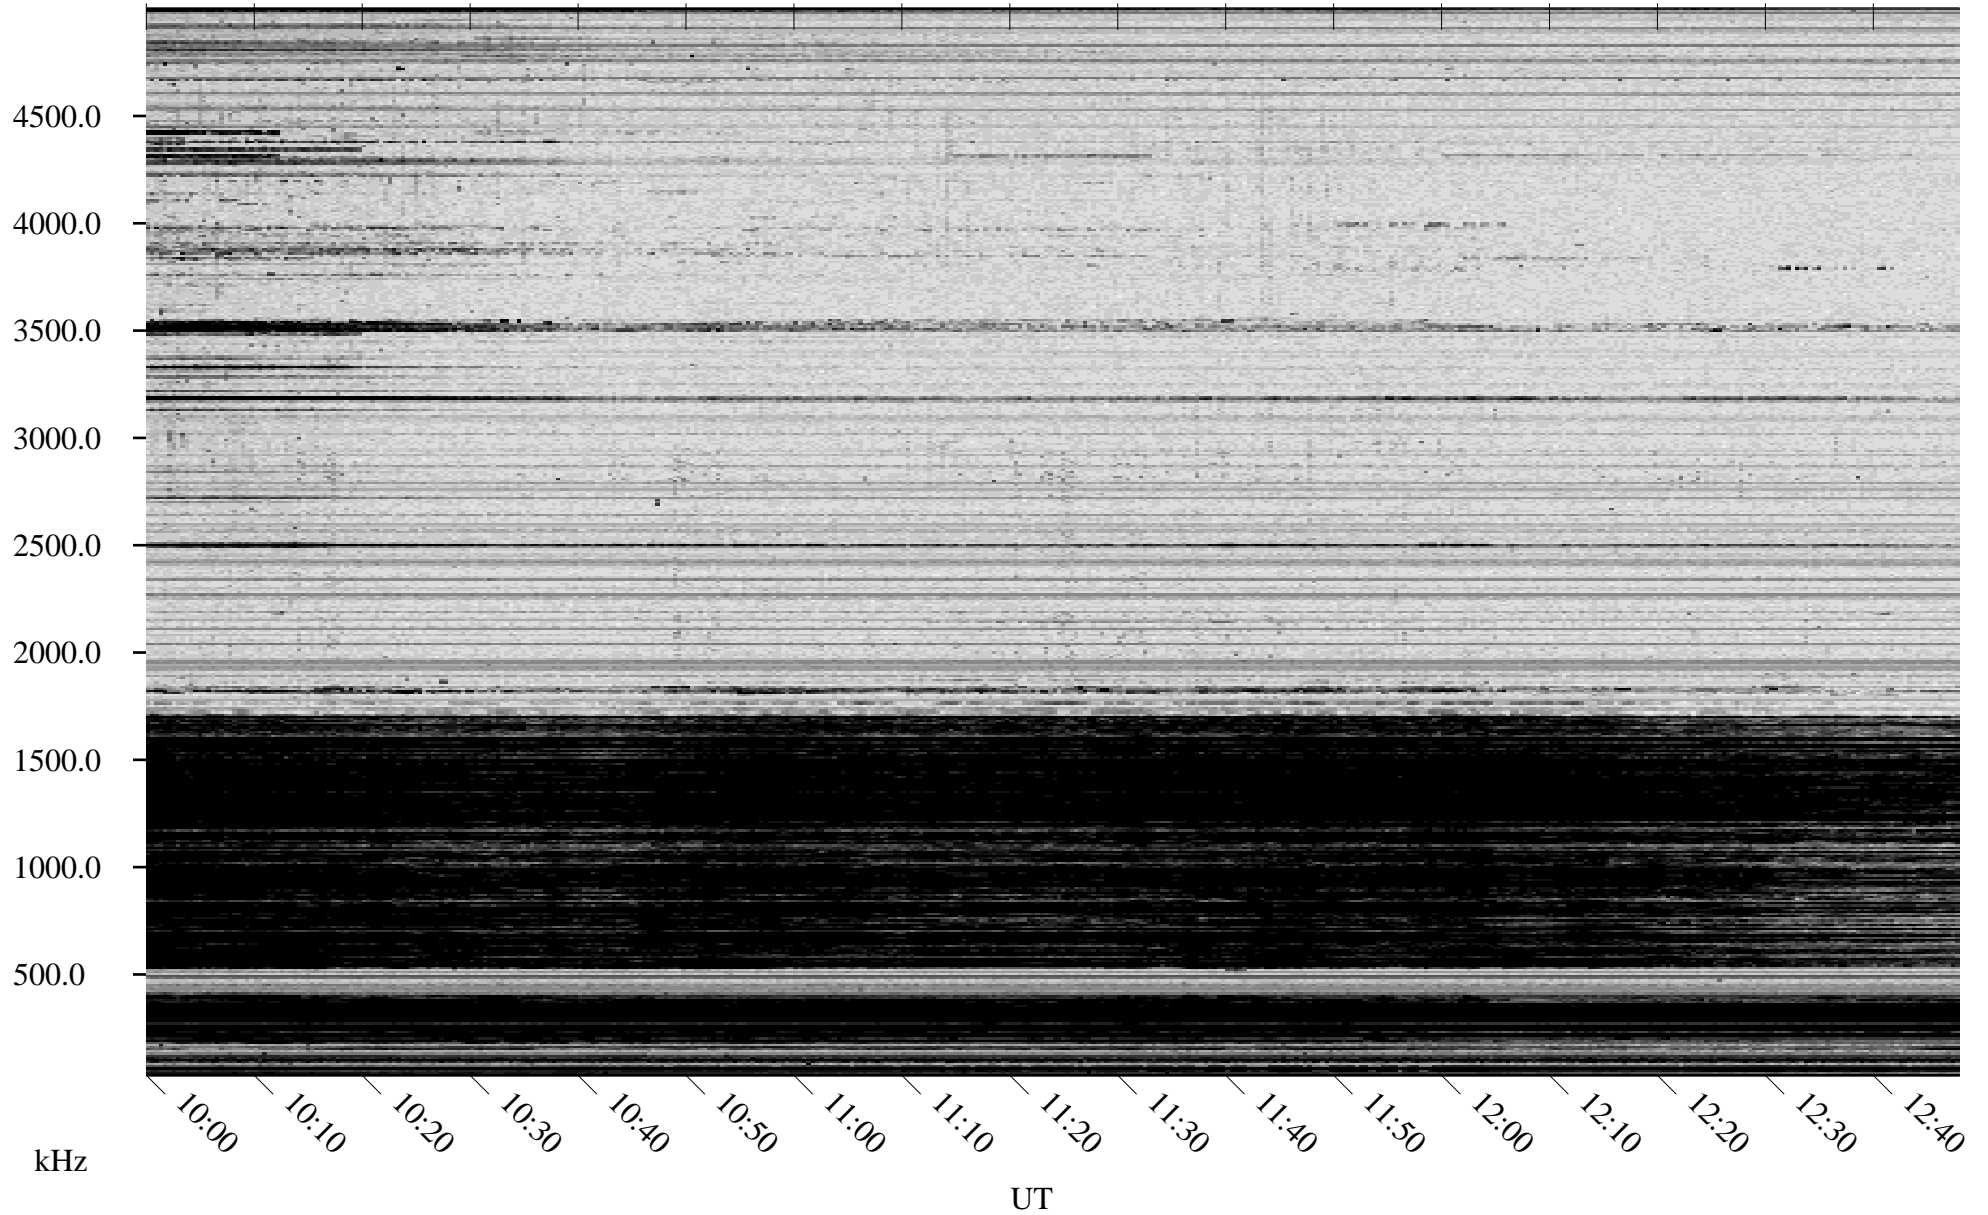

11/24/2006 Churchill, Manitoba

Linear Scale Black = 161 White = 15

CH06328L.R00m max_12

Page 1

11/24/2006 Churchill, Manitoba

Linear Scale Black = 161 White = 15

CH06328L.R00m max_12

Page 2

11/25/2006 Churchill, Manitoba

Linear Scale Black = 161 White = 15

CH06328L.R00m max_12

Page 3

11/25/2006 Churchill, Manitoba

Linear Scale Black = 161 White = 15

CH06328L.R00m max_12

Page 4

11/25/2006 Churchill, Manitoba

Linear Scale Black = 161 White = 15

CH06328L.R00m max_12

Page 5

11/25/2006 Churchill, Manitoba

Linear Scale Black = 161 White = 15

CH06328L.R00m max_12

Page 6

11/25/2006 Churchill, Manitoba

Linear Scale Black = 161 White = 15

CH06328L.R00m max_12

Page 7

11/25/2006 Churchill, Manitoba

Linear Scale Black = 161 White = 15

CH06328L.R00m max_12

Page 8