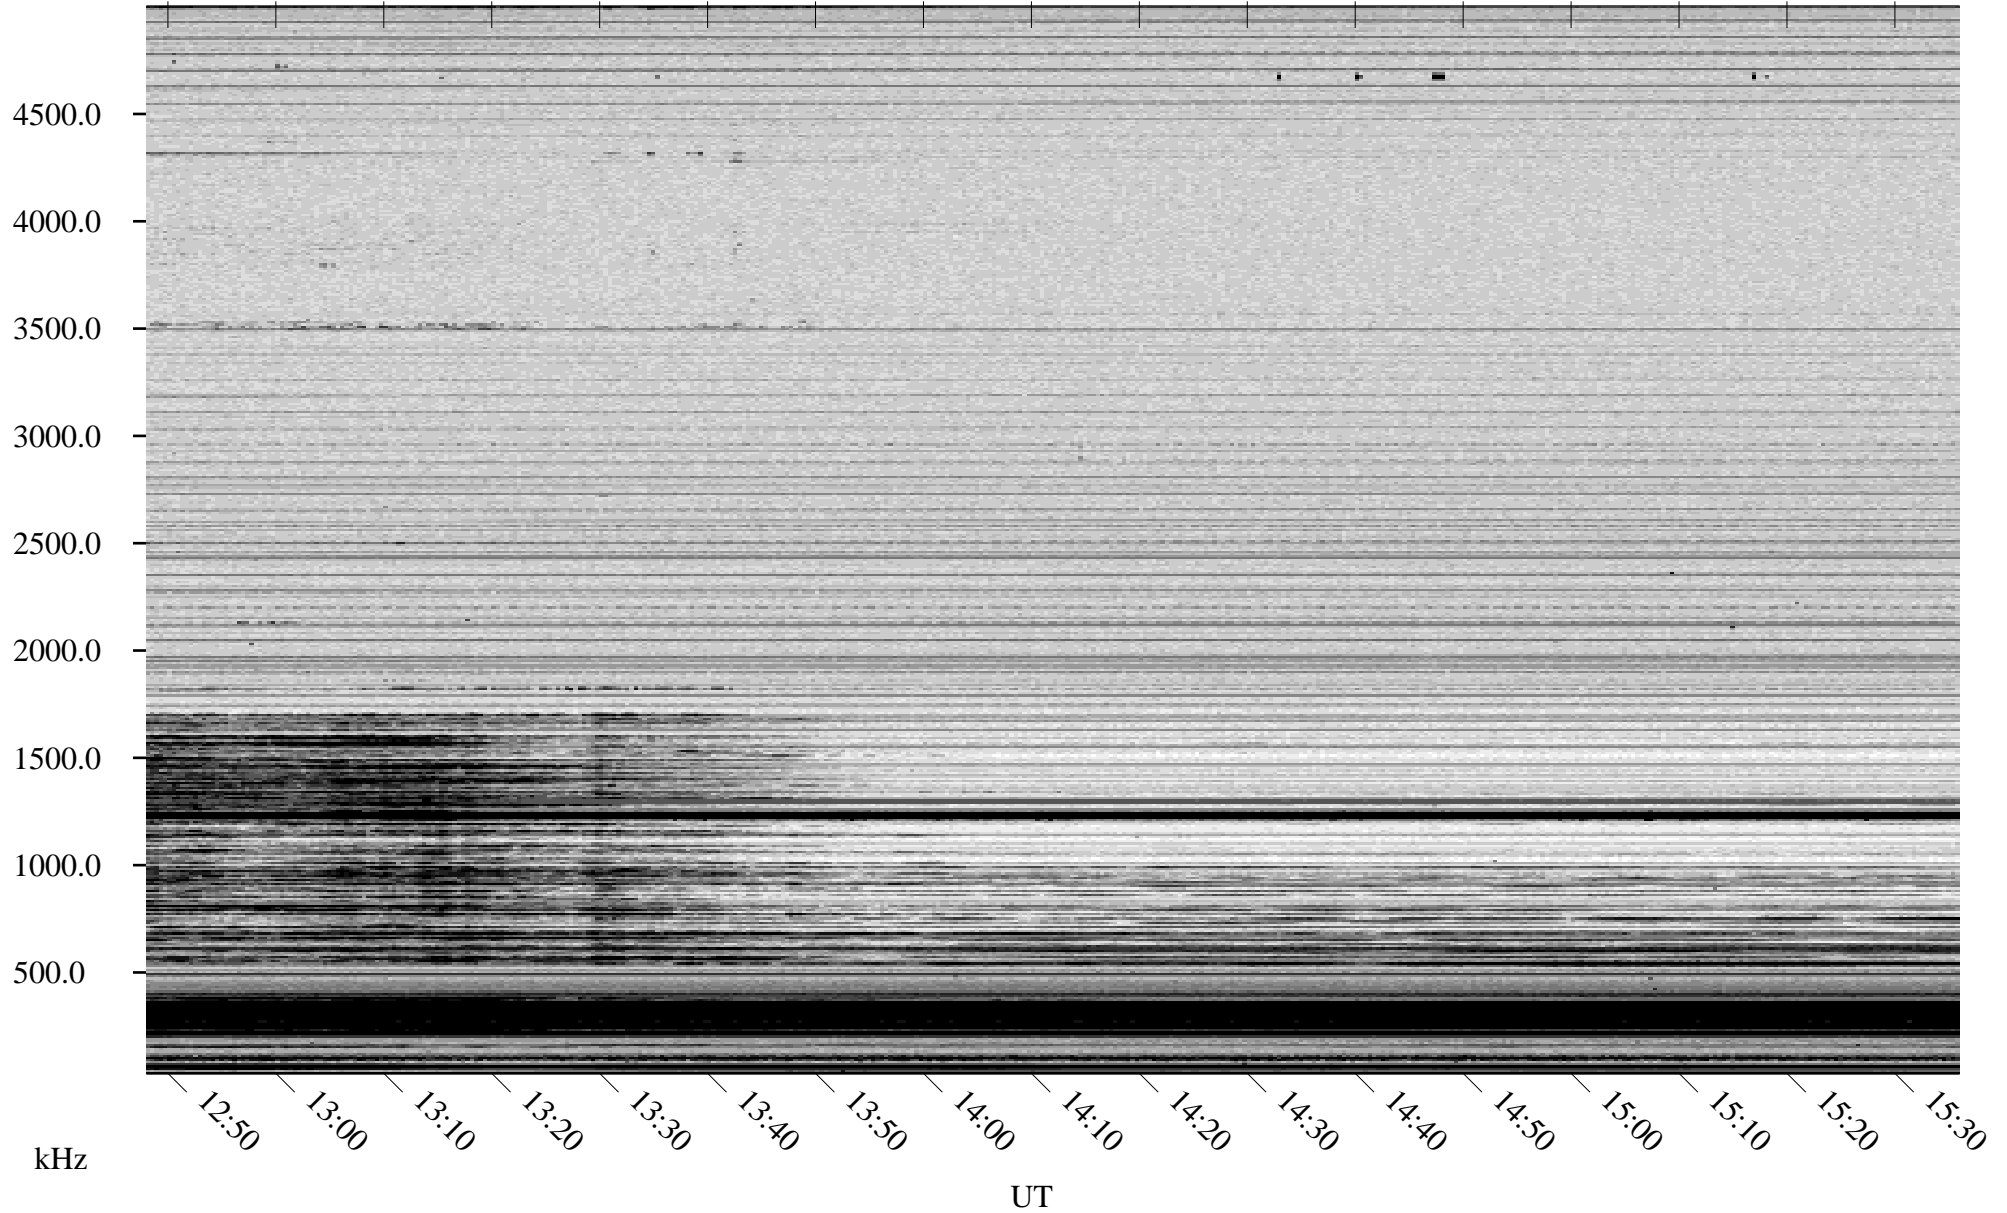

11/25/2006 Churchill, Manitoba

Linear Scale Black = 161 White = 15

CH06329L.R00m max_12

Page 1

11/25/2006 Churchill, Manitoba

Linear Scale Black = 161 White = 15

CH06329L.R00m max_12

Page 2

11/26/2006 Churchill, Manitoba

Linear Scale Black = 161 White = 15

CH06329L.R00m max_12

Page 3

11/26/2006 Churchill, Manitoba

Linear Scale Black = 161 White = 15

CH06329L.R00m max_12

Page 4

11/26/2006 Churchill, Manitoba

Linear Scale Black = 161 White = 15

CH06329L.R00m max_12

Page 5

11/26/2006 Churchill, Manitoba

Linear Scale Black = 161 White = 15

CH06329L.R00m max_12

Page 6

11/26/2006 Churchill, Manitoba

Linear Scale Black = 161 White = 15

CH06329L.R00m max_12

Page 7

11/26/2006 Churchill, Manitoba

Linear Scale Black = 161 White = 15

CH06329L.R00m max_12