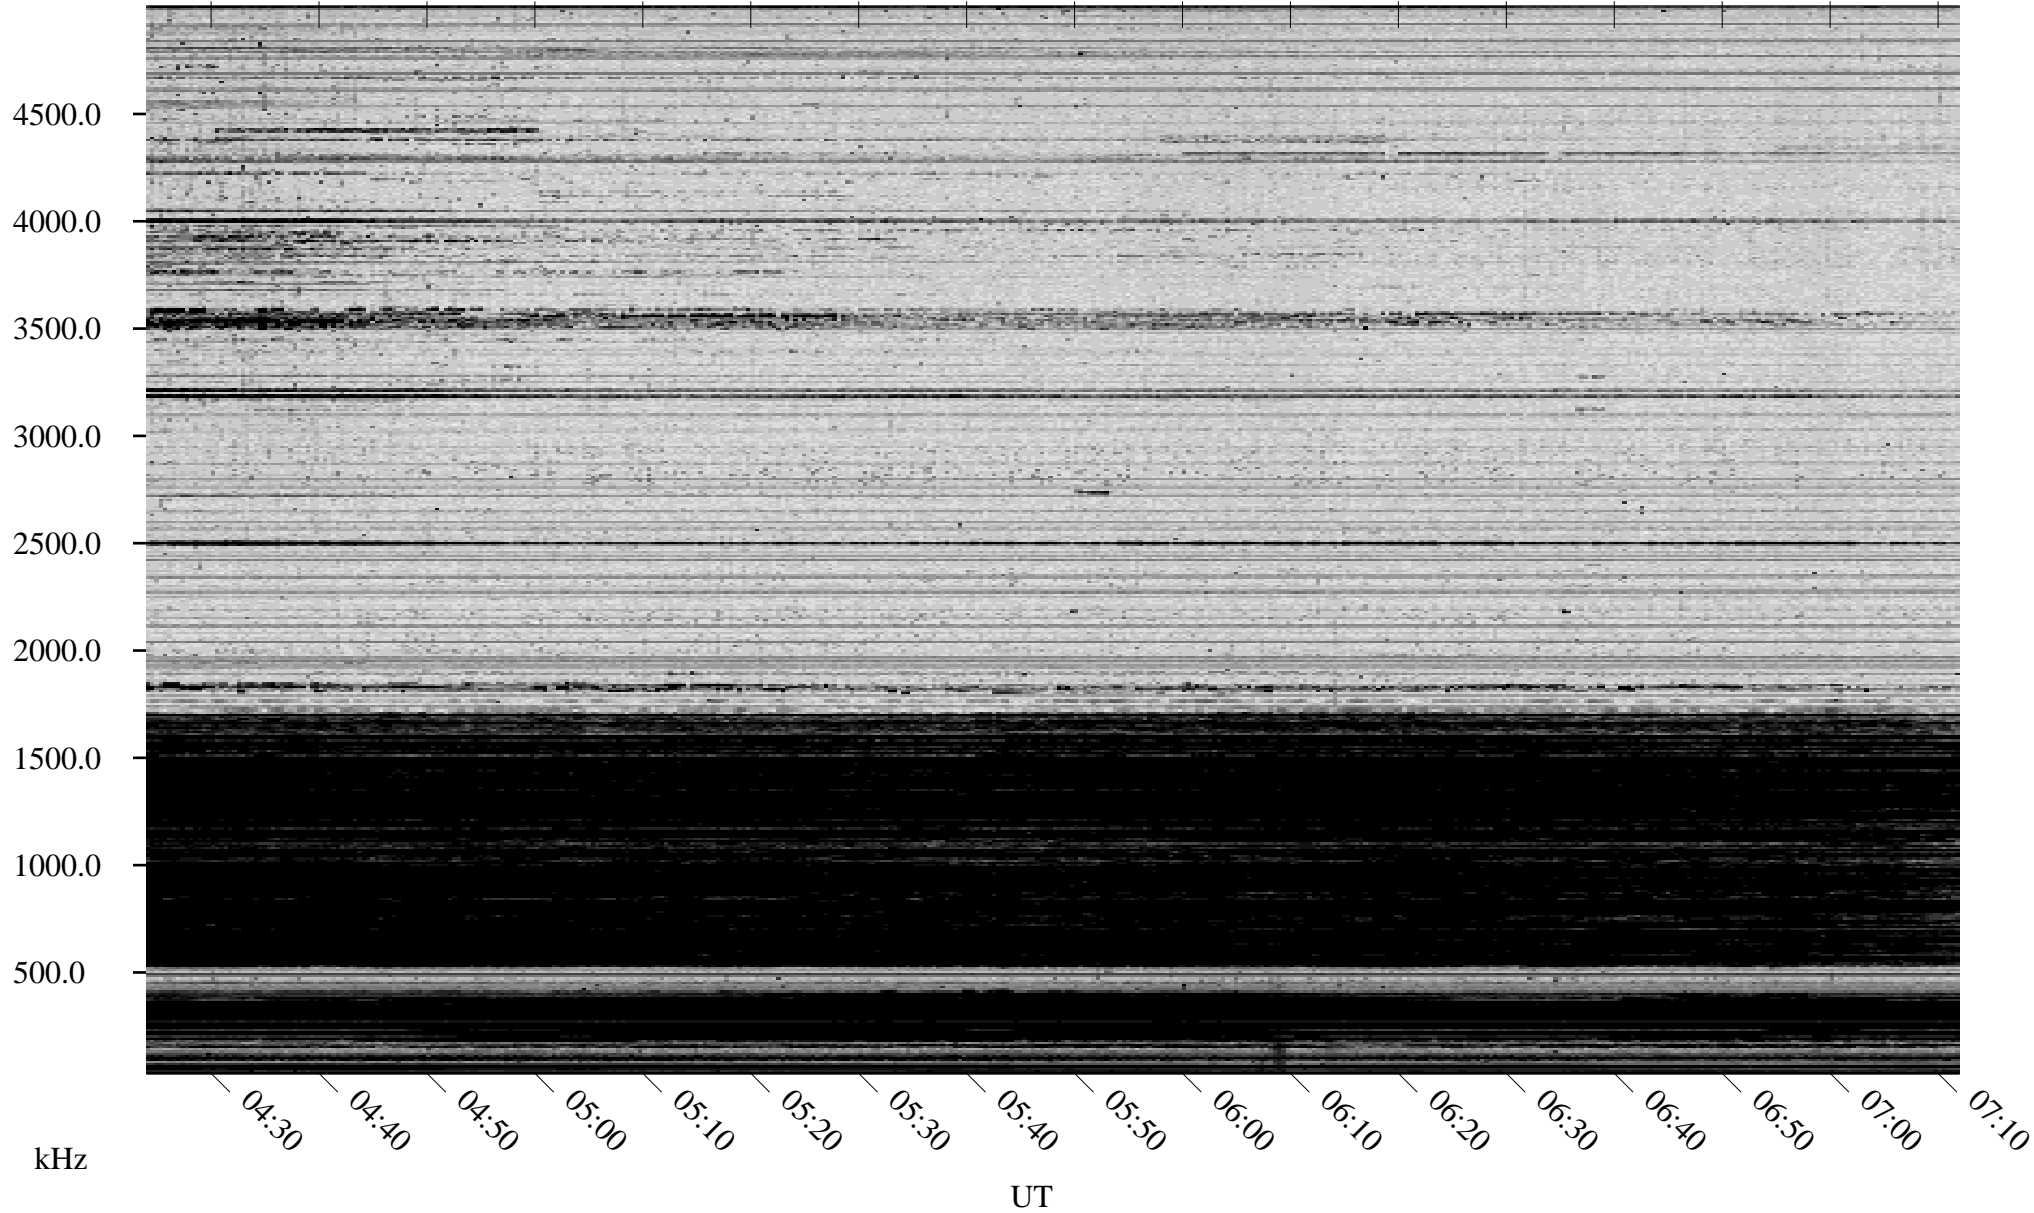

11/25/2006 Churchill, Manitoba

Linear Scale Black = 161 White = 15

CH06329L.R00m max_12

Page 1

11/25/2006 Churchill, Manitoba

Linear Scale Black = 161 White = 15

CH06329L.R00m max_12

Page 2

11/26/2006 Churchill, Manitoba

Linear Scale Black = 161 White = 15

CH06329L.R00m max_12

Page 3

11/26/2006 Churchill, Manitoba

Linear Scale Black = 161 White = 15

CH06329L.R00m max_12

Page 4

11/26/2006 Churchill, Manitoba

Linear Scale Black = 161 White = 15

CH06329L.R00m max_12

Page 5

11/26/2006 Churchill, Manitoba

Linear Scale Black = 161 White = 15

CH06329L.R00m max_12

Page 6

11/26/2006 Churchill, Manitoba

Linear Scale Black = 161 White = 15

CH06329L.R00m max_12

Page 7

11/26/2006 Churchill, Manitoba

Linear Scale Black = 161 White = 15

CH06329L.R00m max_12