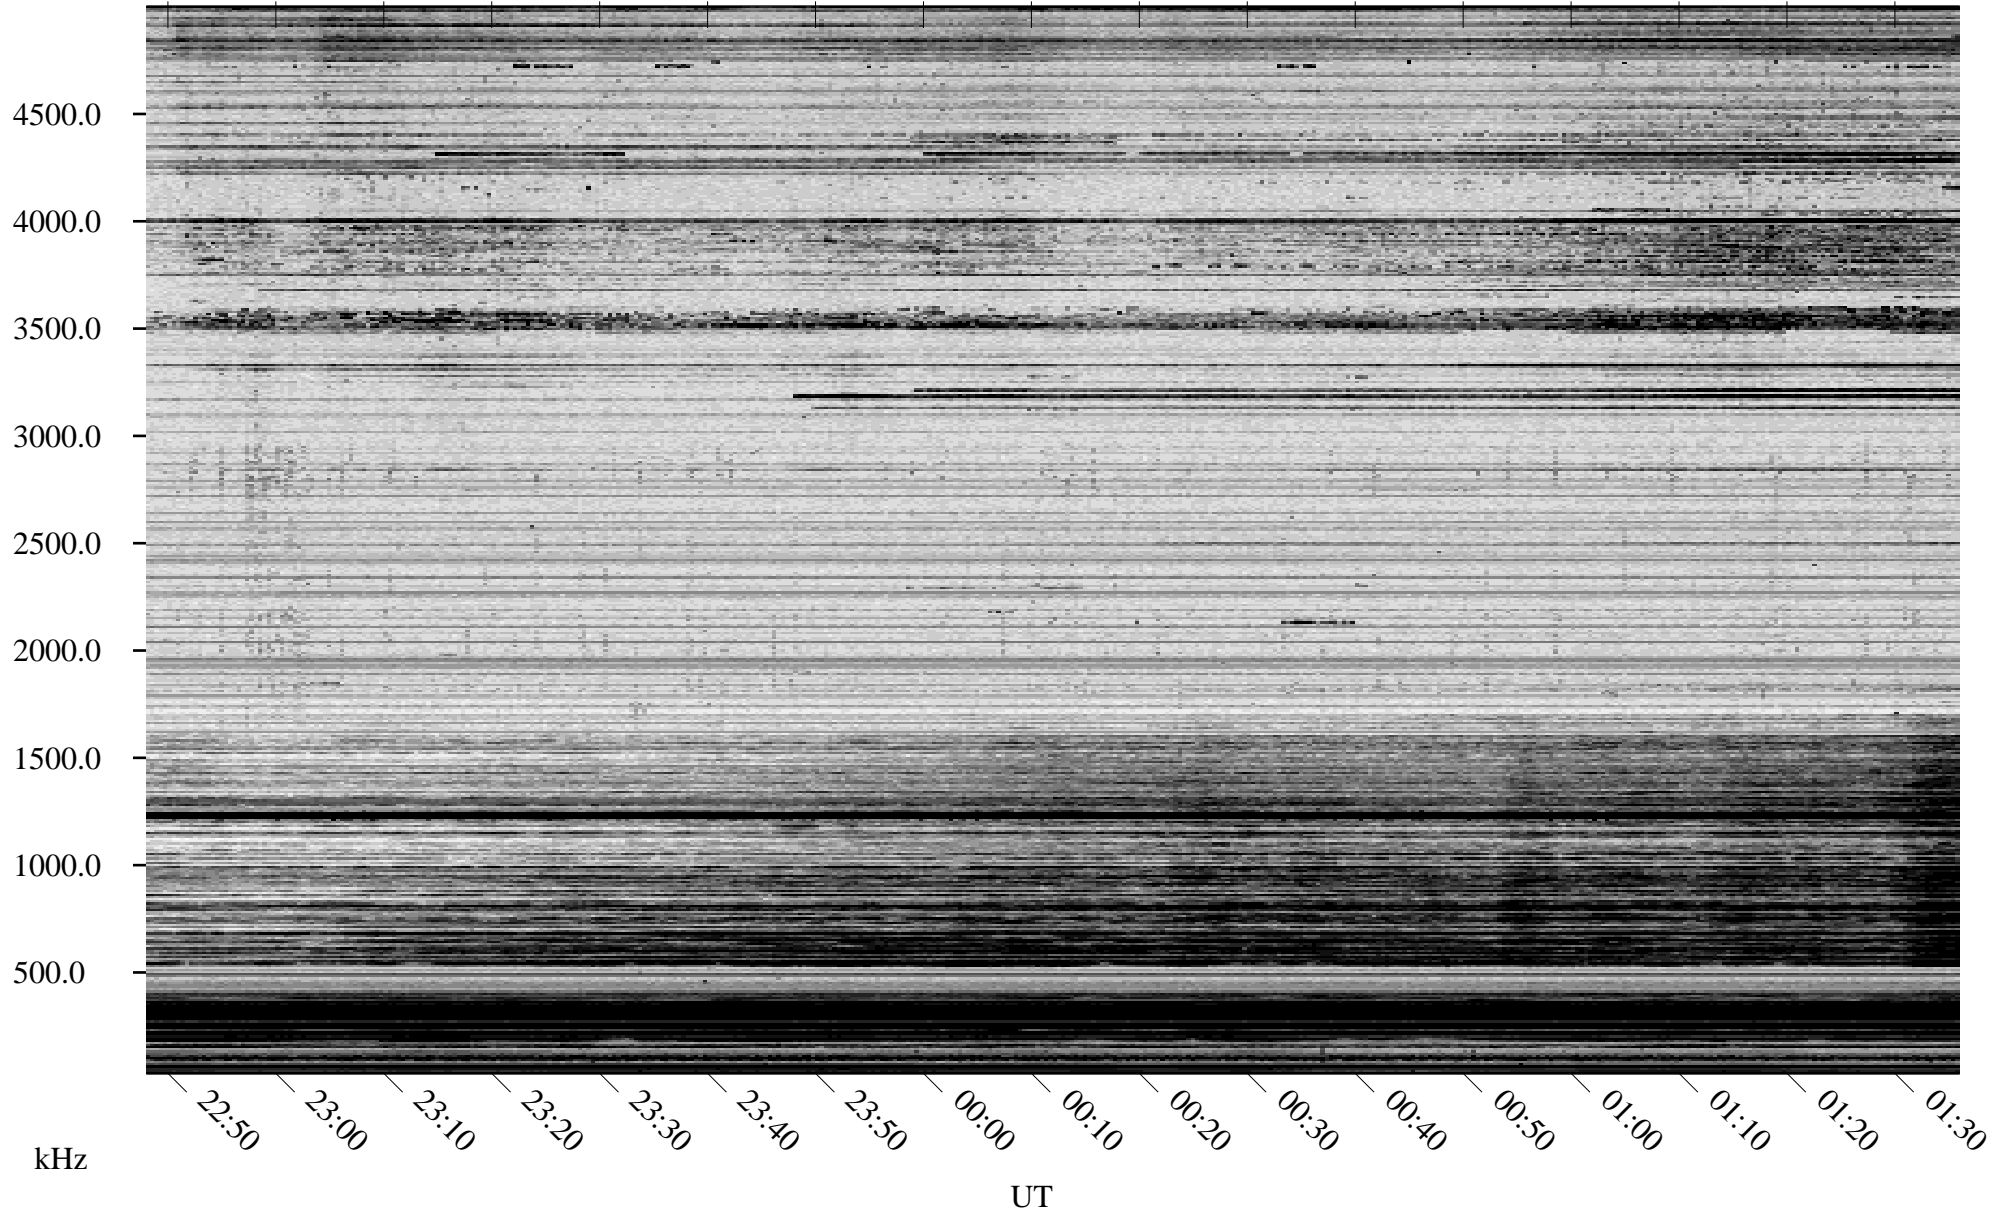

11/25/2006 Churchill, Manitoba

Linear Scale Black = 161 White = 15

CH06329L.R00m max_12

Page 1

11/25/2006 Churchill, Manitoba

Linear Scale Black = 161 White = 15

CH06329L.R00m max_12

Page 2

11/26/2006 Churchill, Manitoba

Linear Scale Black = 161 White = 15

CH06329L.R00m max_12

Page 3

11/26/2006 Churchill, Manitoba

Linear Scale Black = 161 White = 15

CH06329L.R00m max_12

Page 4

11/26/2006 Churchill, Manitoba

Linear Scale Black = 161 White = 15

CH06329L.R00m max_12

Page 5

11/26/2006 Churchill, Manitoba

Linear Scale Black = 161 White = 15

CH06329L.R00m max_12

Page 6

11/26/2006 Churchill, Manitoba

Linear Scale Black = 161 White = 15

CH06329L.R00m max_12

Page 7

11/26/2006 Churchill, Manitoba

Linear Scale Black = 161 White = 15

CH06329L.R00m max_12