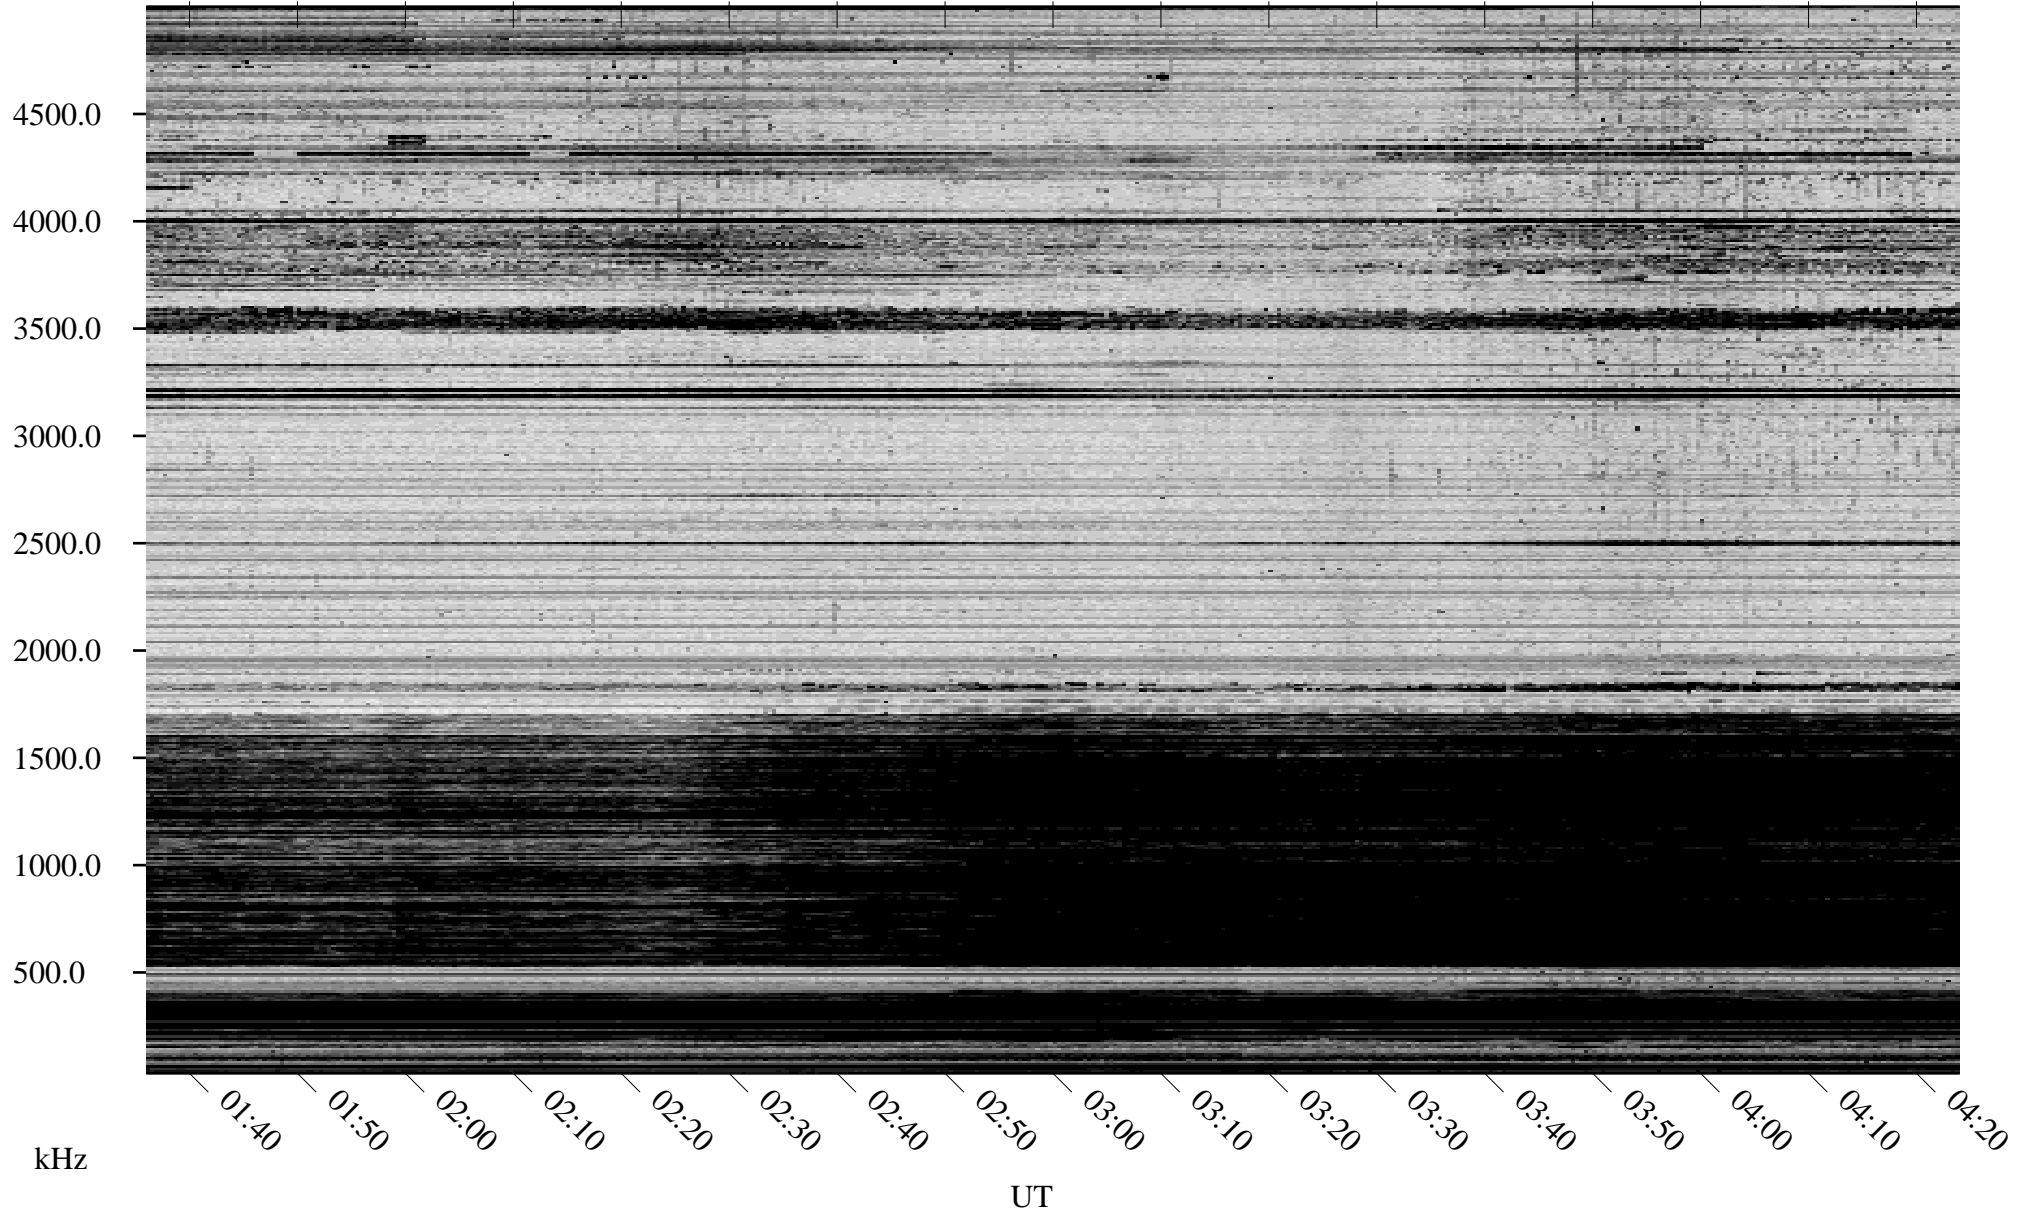

11/25/2006 Churchill, Manitoba

Linear Scale Black = 161 White = 15

CH06329L.R00m max_12

Page 1

11/25/2006 Churchill, Manitoba

Linear Scale Black = 161 White = 15

CH06329L.R00m max_12

Page 2

11/26/2006 Churchill, Manitoba

Linear Scale Black = 161 White = 15

CH06329L.R00m max_12

Page 3

11/26/2006 Churchill, Manitoba

Linear Scale Black = 161 White = 15

CH06329L.R00m max_12

Page 4

11/26/2006 Churchill, Manitoba

Linear Scale Black = 161 White = 15

CH06329L.R00m max_12

Page 5

11/26/2006 Churchill, Manitoba

Linear Scale Black = 161 White = 15

CH06329L.R00m max_12

Page 6

11/26/2006 Churchill, Manitoba

Linear Scale Black = 161 White = 15

CH06329L.R00m max_12

Page 7

11/26/2006 Churchill, Manitoba

Linear Scale Black = 161 White = 15

CH06329L.R00m max_12