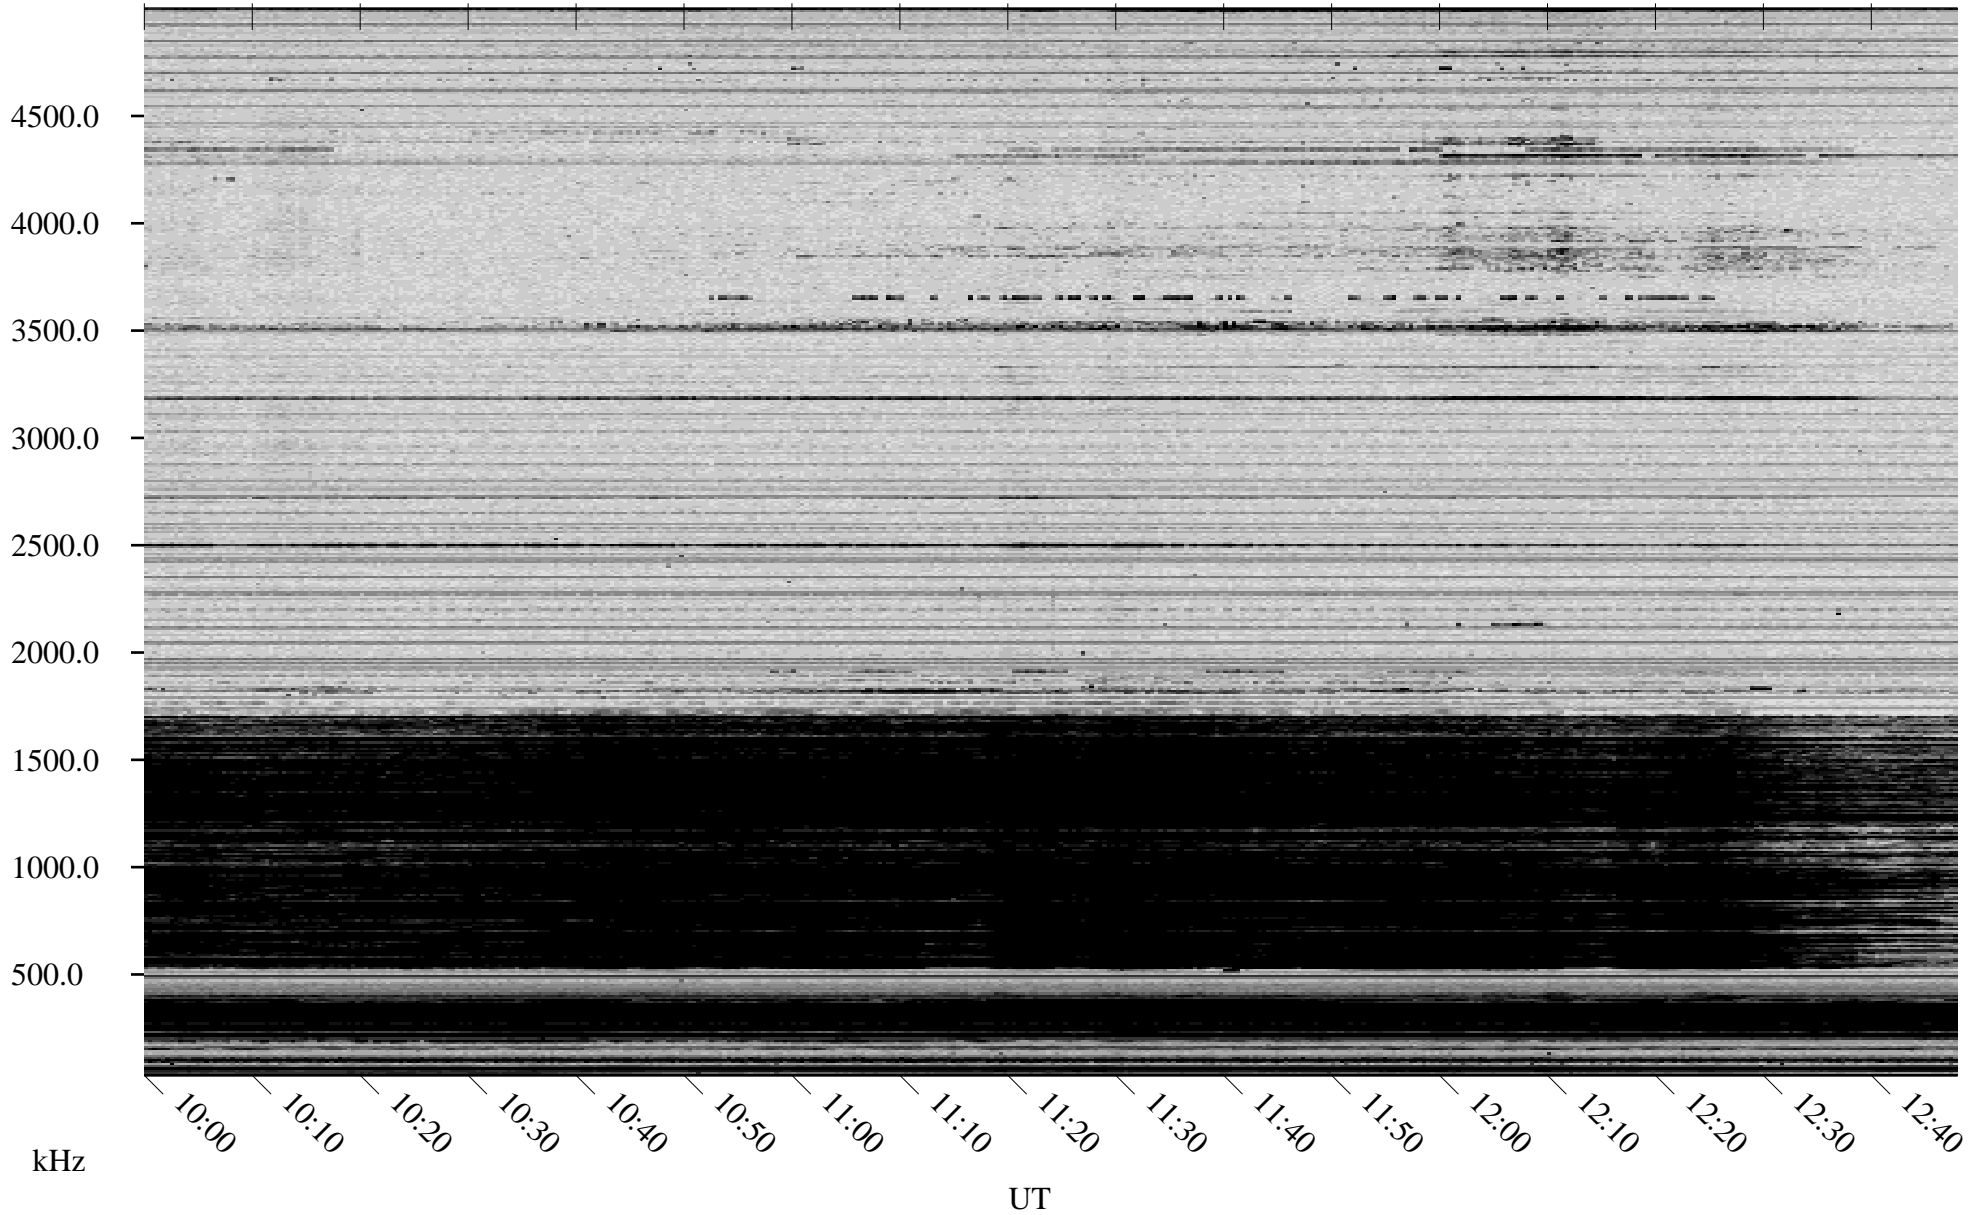

11/25/2006 Churchill, Manitoba

Linear Scale Black = 161 White = 15

CH06329L.R00m max_12

Page 1

11/25/2006 Churchill, Manitoba

Linear Scale Black = 161 White = 15

CH06329L.R00m max_12

Page 2

11/26/2006 Churchill, Manitoba

Linear Scale Black = 161 White = 15

CH06329L.R00m max_12

Page 3

11/26/2006 Churchill, Manitoba

Linear Scale Black = 161 White = 15

CH06329L.R00m max_12

Page 4

11/26/2006 Churchill, Manitoba

Linear Scale Black = 161 White = 15

CH06329L.R00m max_12

Page 5

11/26/2006 Churchill, Manitoba

Linear Scale Black = 161 White = 15

CH06329L.R00m max_12

Page 6

11/26/2006 Churchill, Manitoba

Linear Scale Black = 161 White = 15

CH06329L.R00m max_12

Page 7

11/26/2006 Churchill, Manitoba

Linear Scale Black = 161 White = 15

CH06329L.R00m max_12