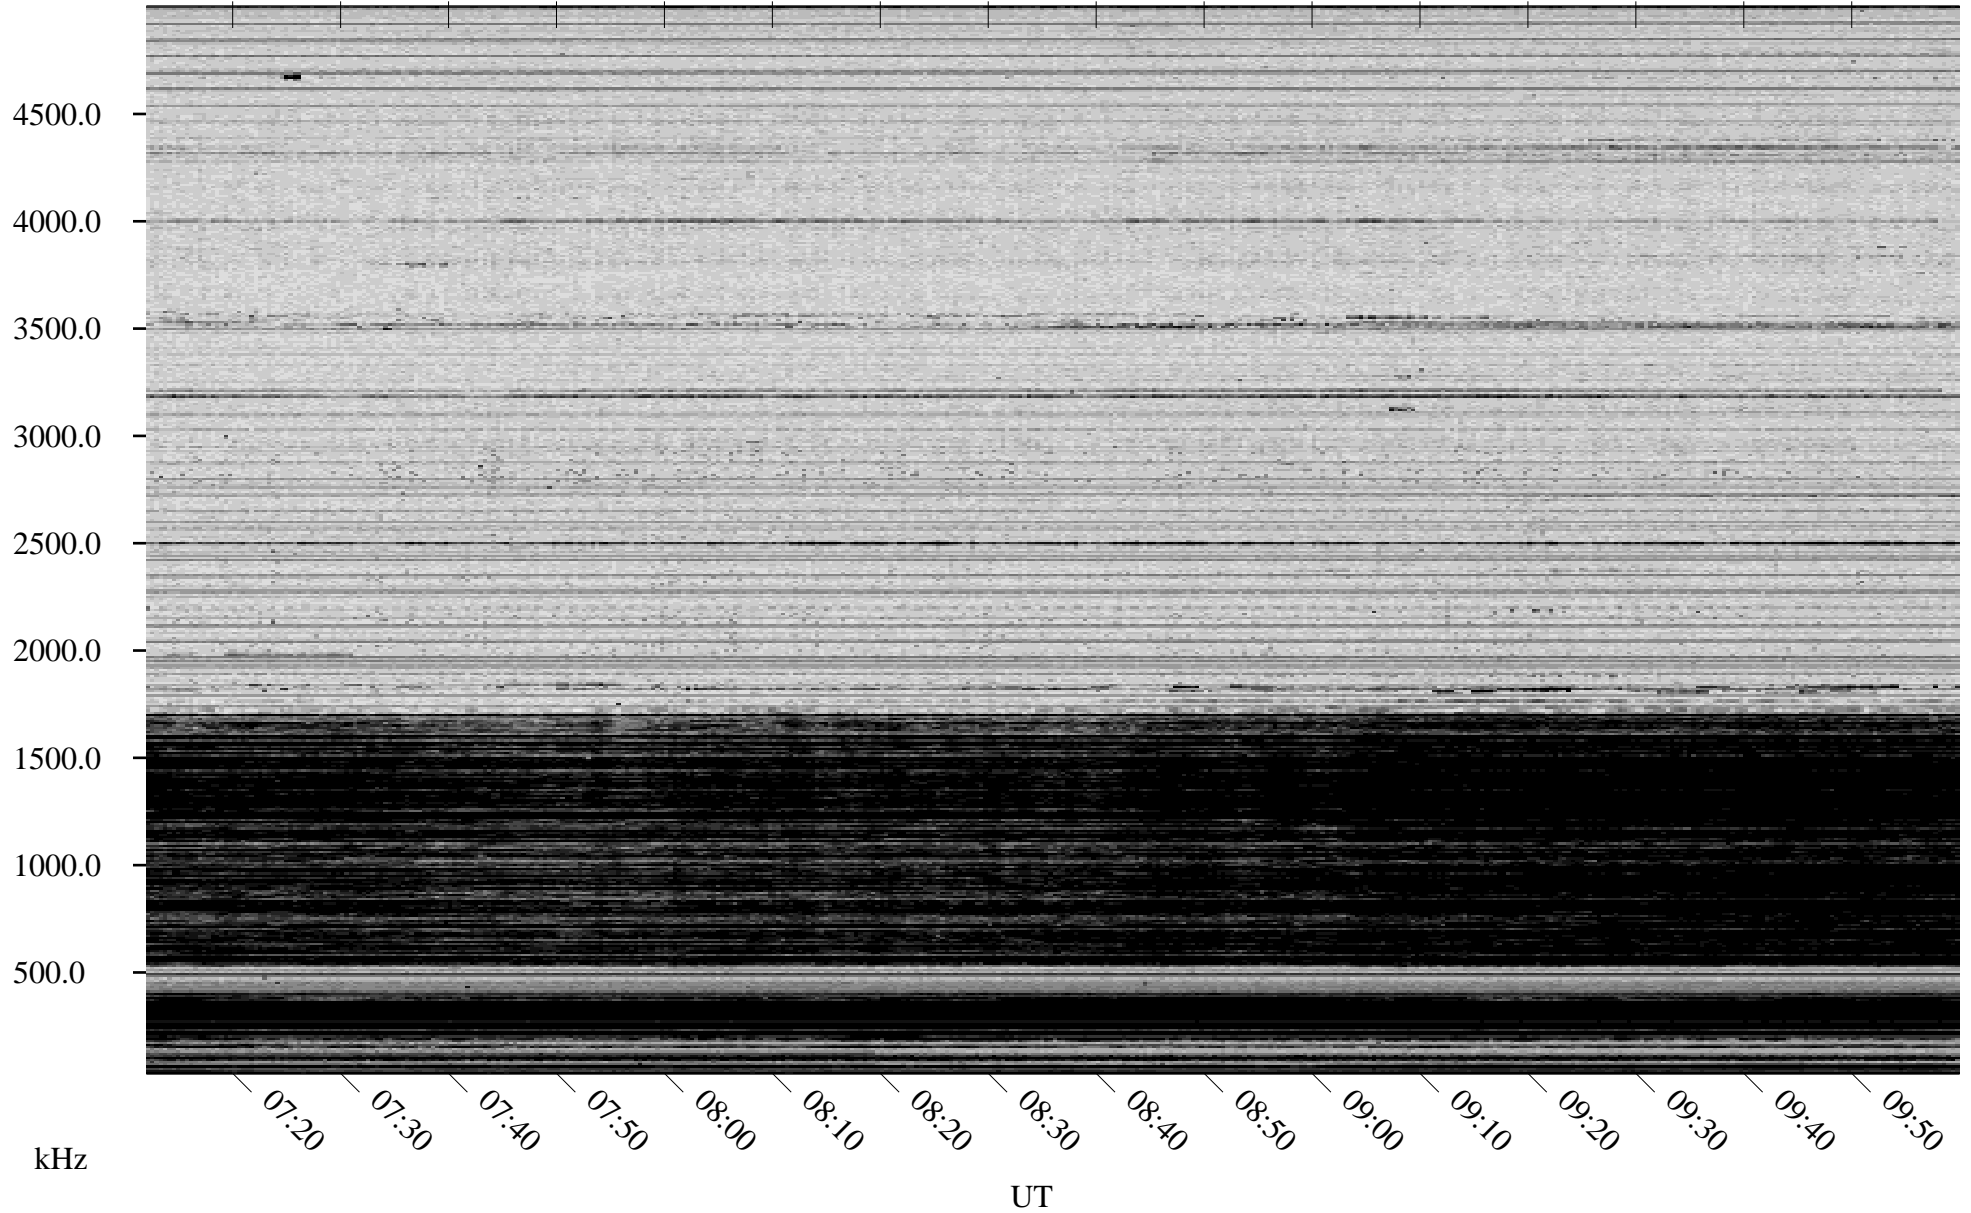

11/25/2006 Churchill, Manitoba

Linear Scale Black = 161 White = 15

CH06329L.R00m max_12

Page 1

11/25/2006 Churchill, Manitoba

Linear Scale Black = 161 White = 15

CH06329L.R00m max_12

Page 2

11/26/2006 Churchill, Manitoba

Linear Scale Black = 161 White = 15

CH06329L.R00m max_12

Page 3

11/26/2006 Churchill, Manitoba

Linear Scale Black = 161 White = 15

CH06329L.R00m max_12

Page 4

11/26/2006 Churchill, Manitoba

Linear Scale Black = 161 White = 15

CH06329L.R00m max_12

Page 5

11/26/2006 Churchill, Manitoba

Linear Scale Black = 161 White = 15

CH06329L.R00m max_12

Page 6

11/26/2006 Churchill, Manitoba

Linear Scale Black = 161 White = 15

CH06329L.R00m max_12

Page 7

11/26/2006 Churchill, Manitoba

Linear Scale Black = 161 White = 15

CH06329L.R00m max_12