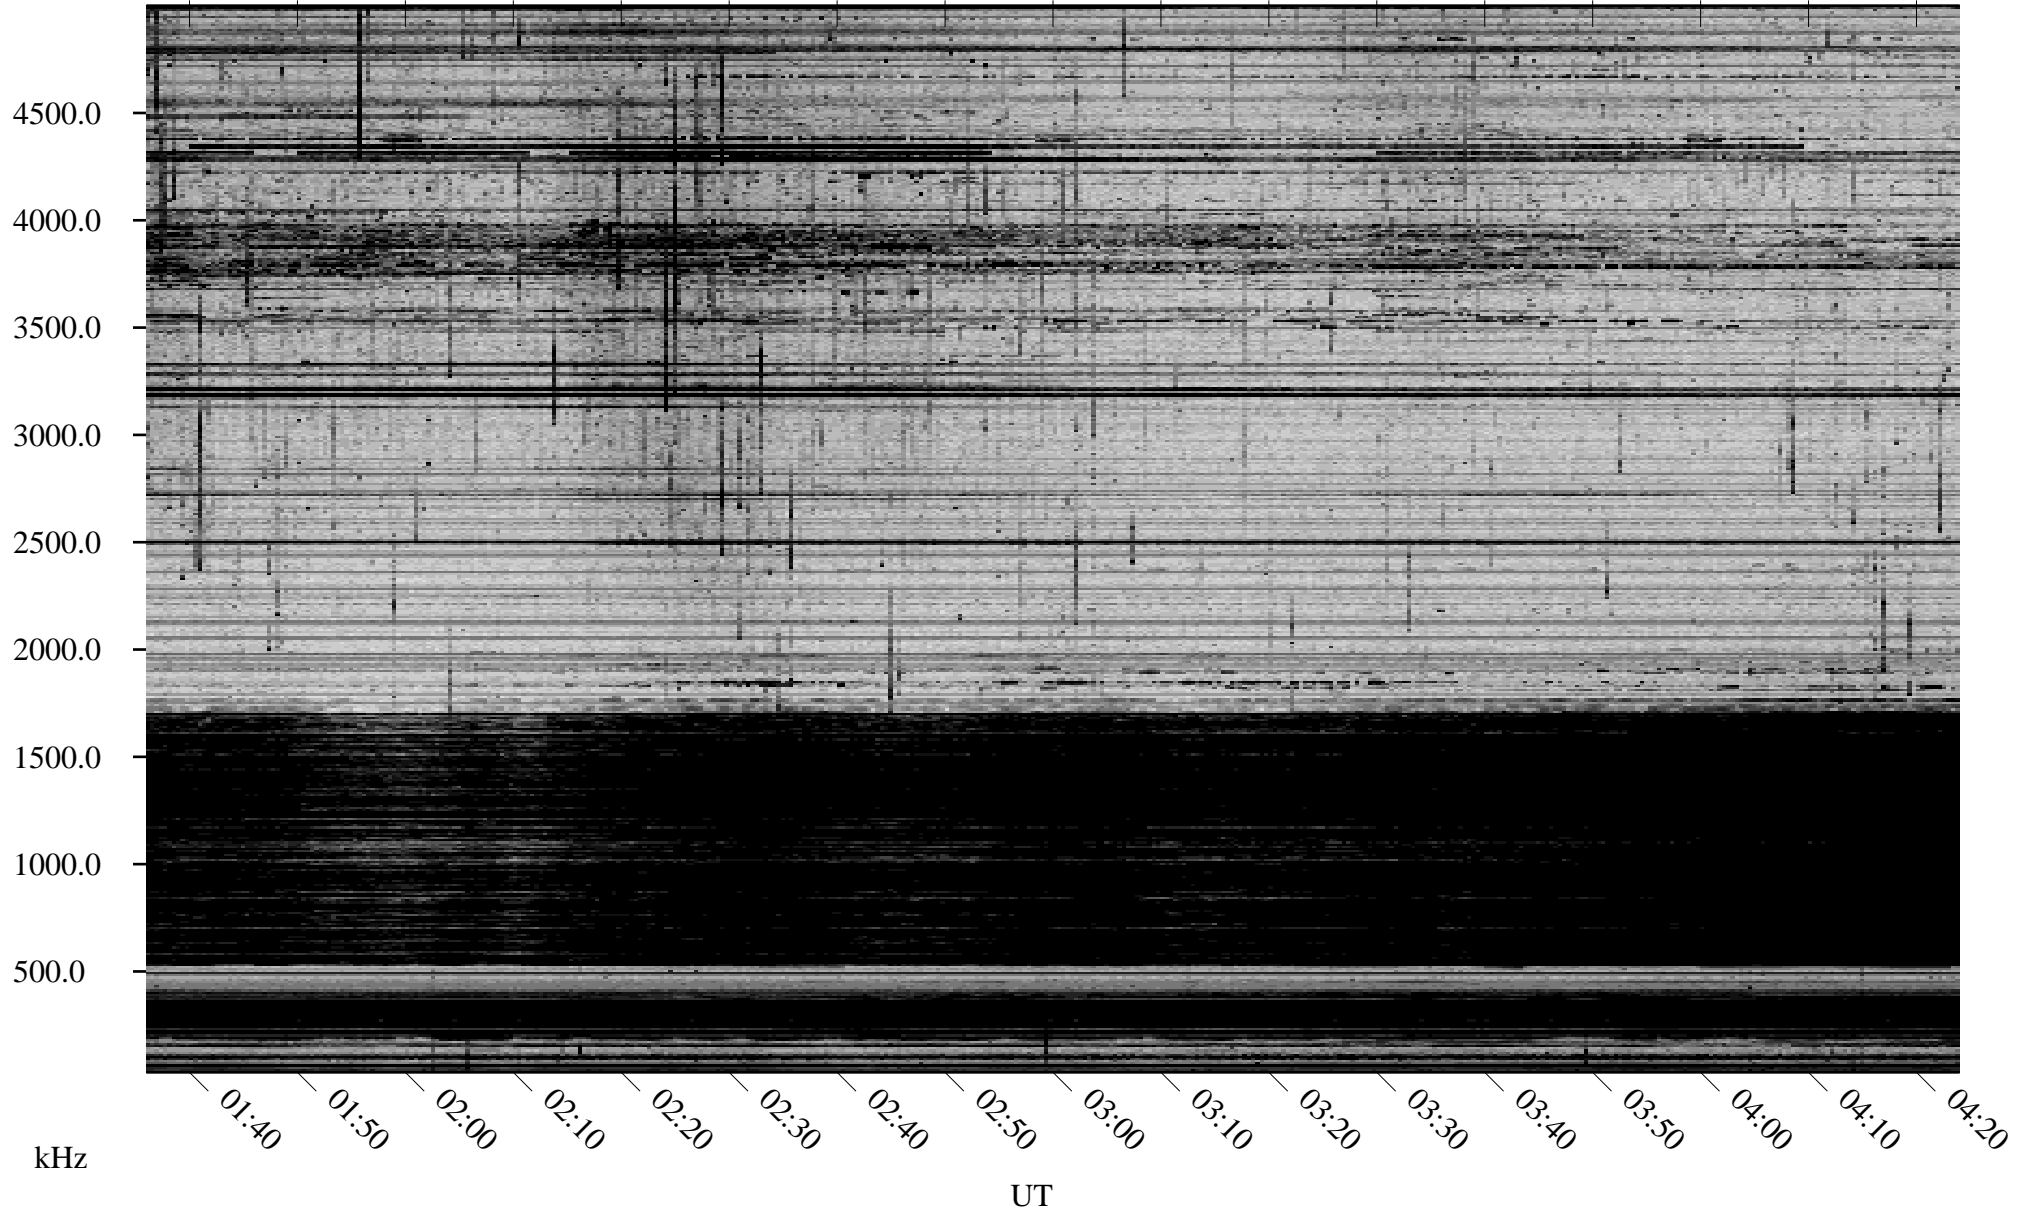

11/26/2006 Churchill, Manitoba

Linear Scale Black = 161 White = 15

CH06330L.R00m max_12

Page 1

11/26/2006 Churchill, Manitoba

Linear Scale Black = 161 White = 15

CH06330L.R00m max_12

Page 2

11/27/2006 Churchill, Manitoba

Linear Scale Black = 161 White = 15

CH06330L.R00m max_12

Page 3

11/27/2006 Churchill, Manitoba

Linear Scale Black = 161 White = 15

CH06330L.R00m max_12

Page 4

11/27/2006 Churchill, Manitoba

Linear Scale Black = 161 White = 15

CH06330L.R00m max_12

Page 5

11/27/2006 Churchill, Manitoba

Linear Scale Black = 161 White = 15

CH06330L.R00m max_12

Page 6

11/27/2006 Churchill, Manitoba

Linear Scale Black = 161 White = 15

CH06330L.R00m max_12

Page 7

11/27/2006 Churchill, Manitoba

Linear Scale Black = 161 White = 15

CH06330L.R00m max_12

Page 8