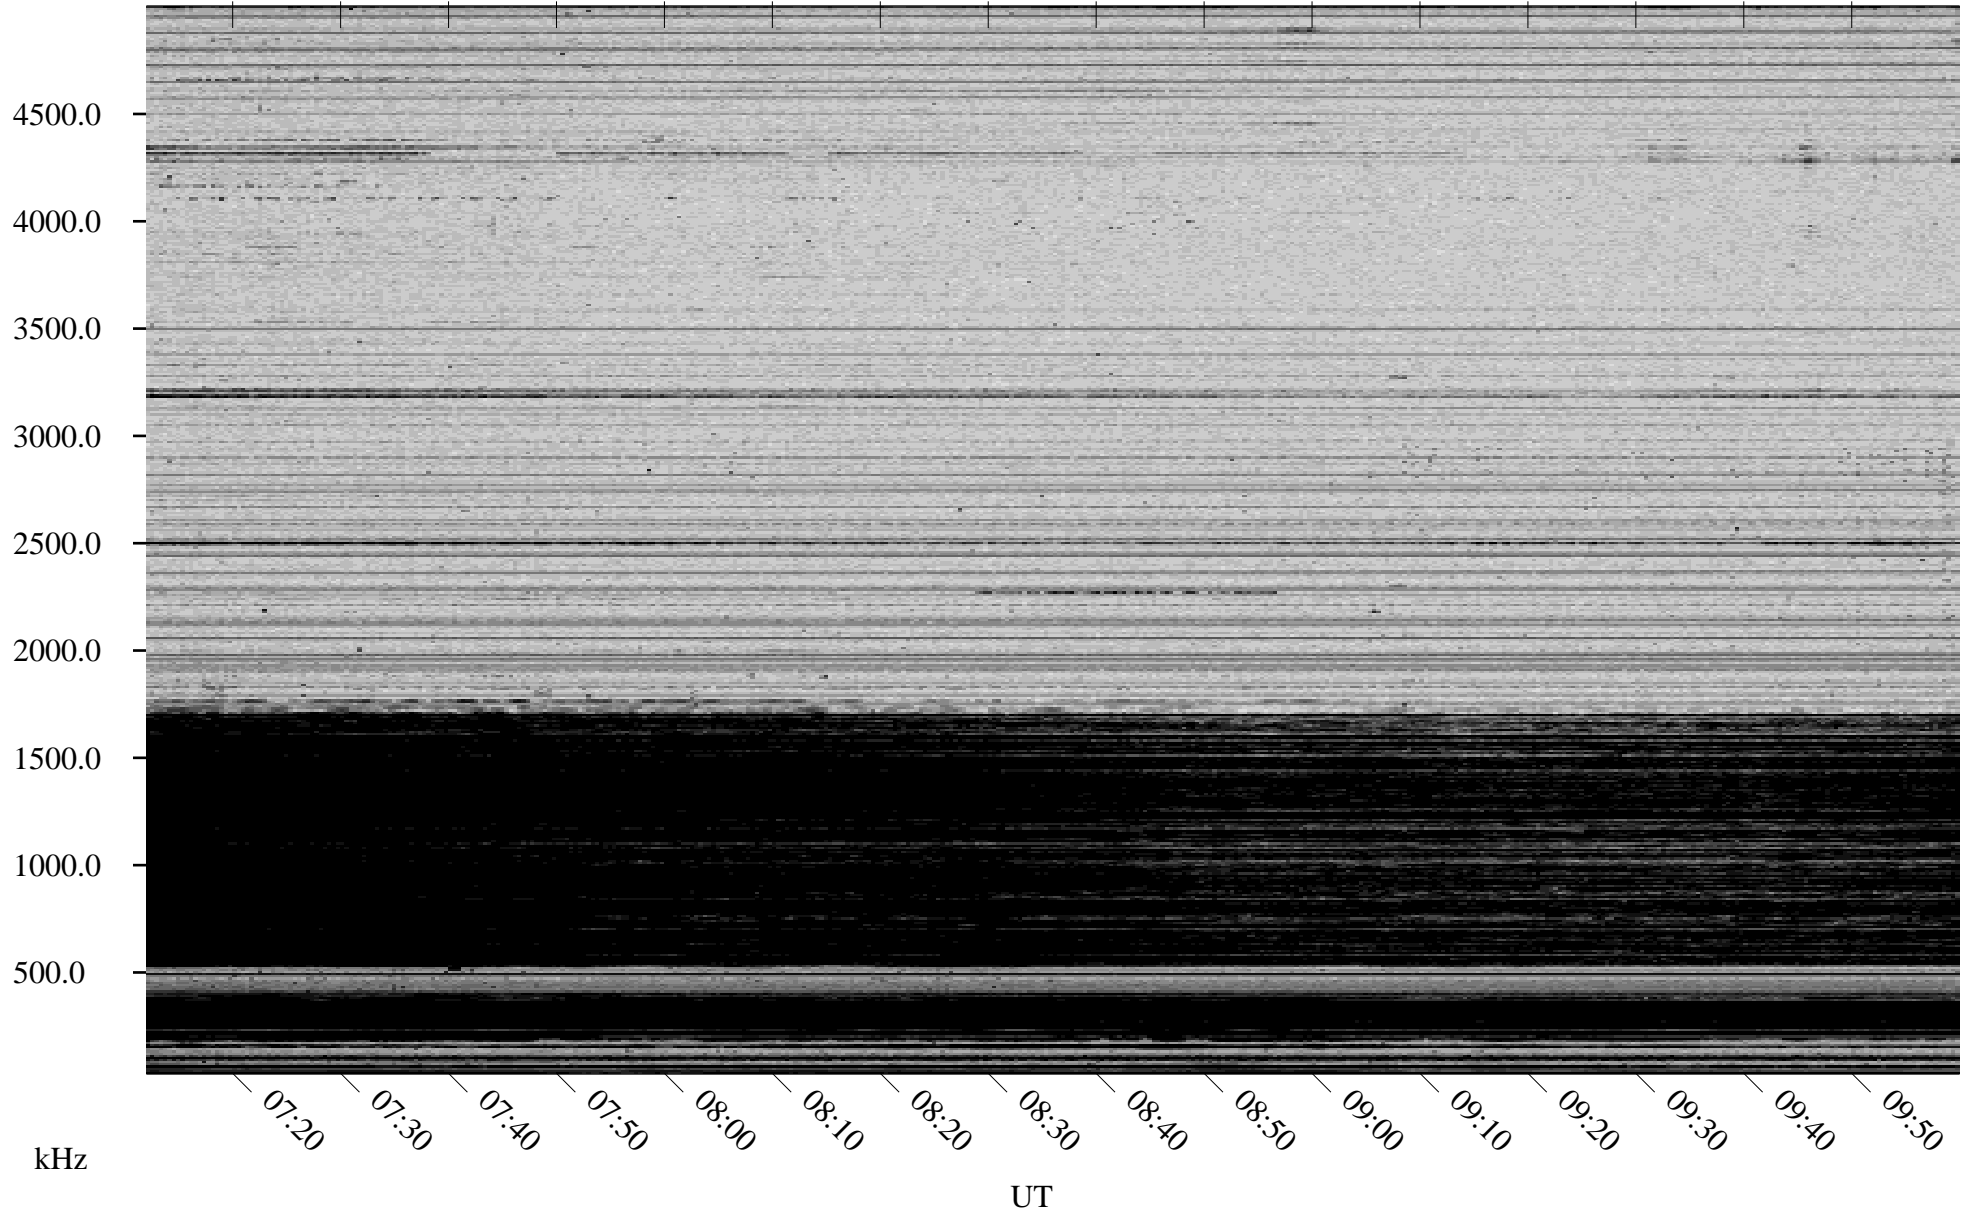

11/26/2006 Churchill, Manitoba

Linear Scale Black = 161 White = 15

CH06330L.R00m max_12

Page 1

11/26/2006 Churchill, Manitoba

Linear Scale Black = 161 White = 15

CH06330L.R00m max_12

Page 2

11/27/2006 Churchill, Manitoba

Linear Scale Black = 161 White = 15

CH06330L.R00m max_12

Page 3

11/27/2006 Churchill, Manitoba

Linear Scale Black = 161 White = 15

CH06330L.R00m max_12

Page 4

11/27/2006 Churchill, Manitoba

Linear Scale Black = 161 White = 15

CH06330L.R00m max_12

Page 5

11/27/2006 Churchill, Manitoba

Linear Scale Black = 161 White = 15

CH06330L.R00m max_12

Page 6

11/27/2006 Churchill, Manitoba

Linear Scale Black = 161 White = 15

CH06330L.R00m max_12

Page 7

11/27/2006 Churchill, Manitoba

Linear Scale Black = 161 White = 15

CH06330L.R00m max_12

Page 8