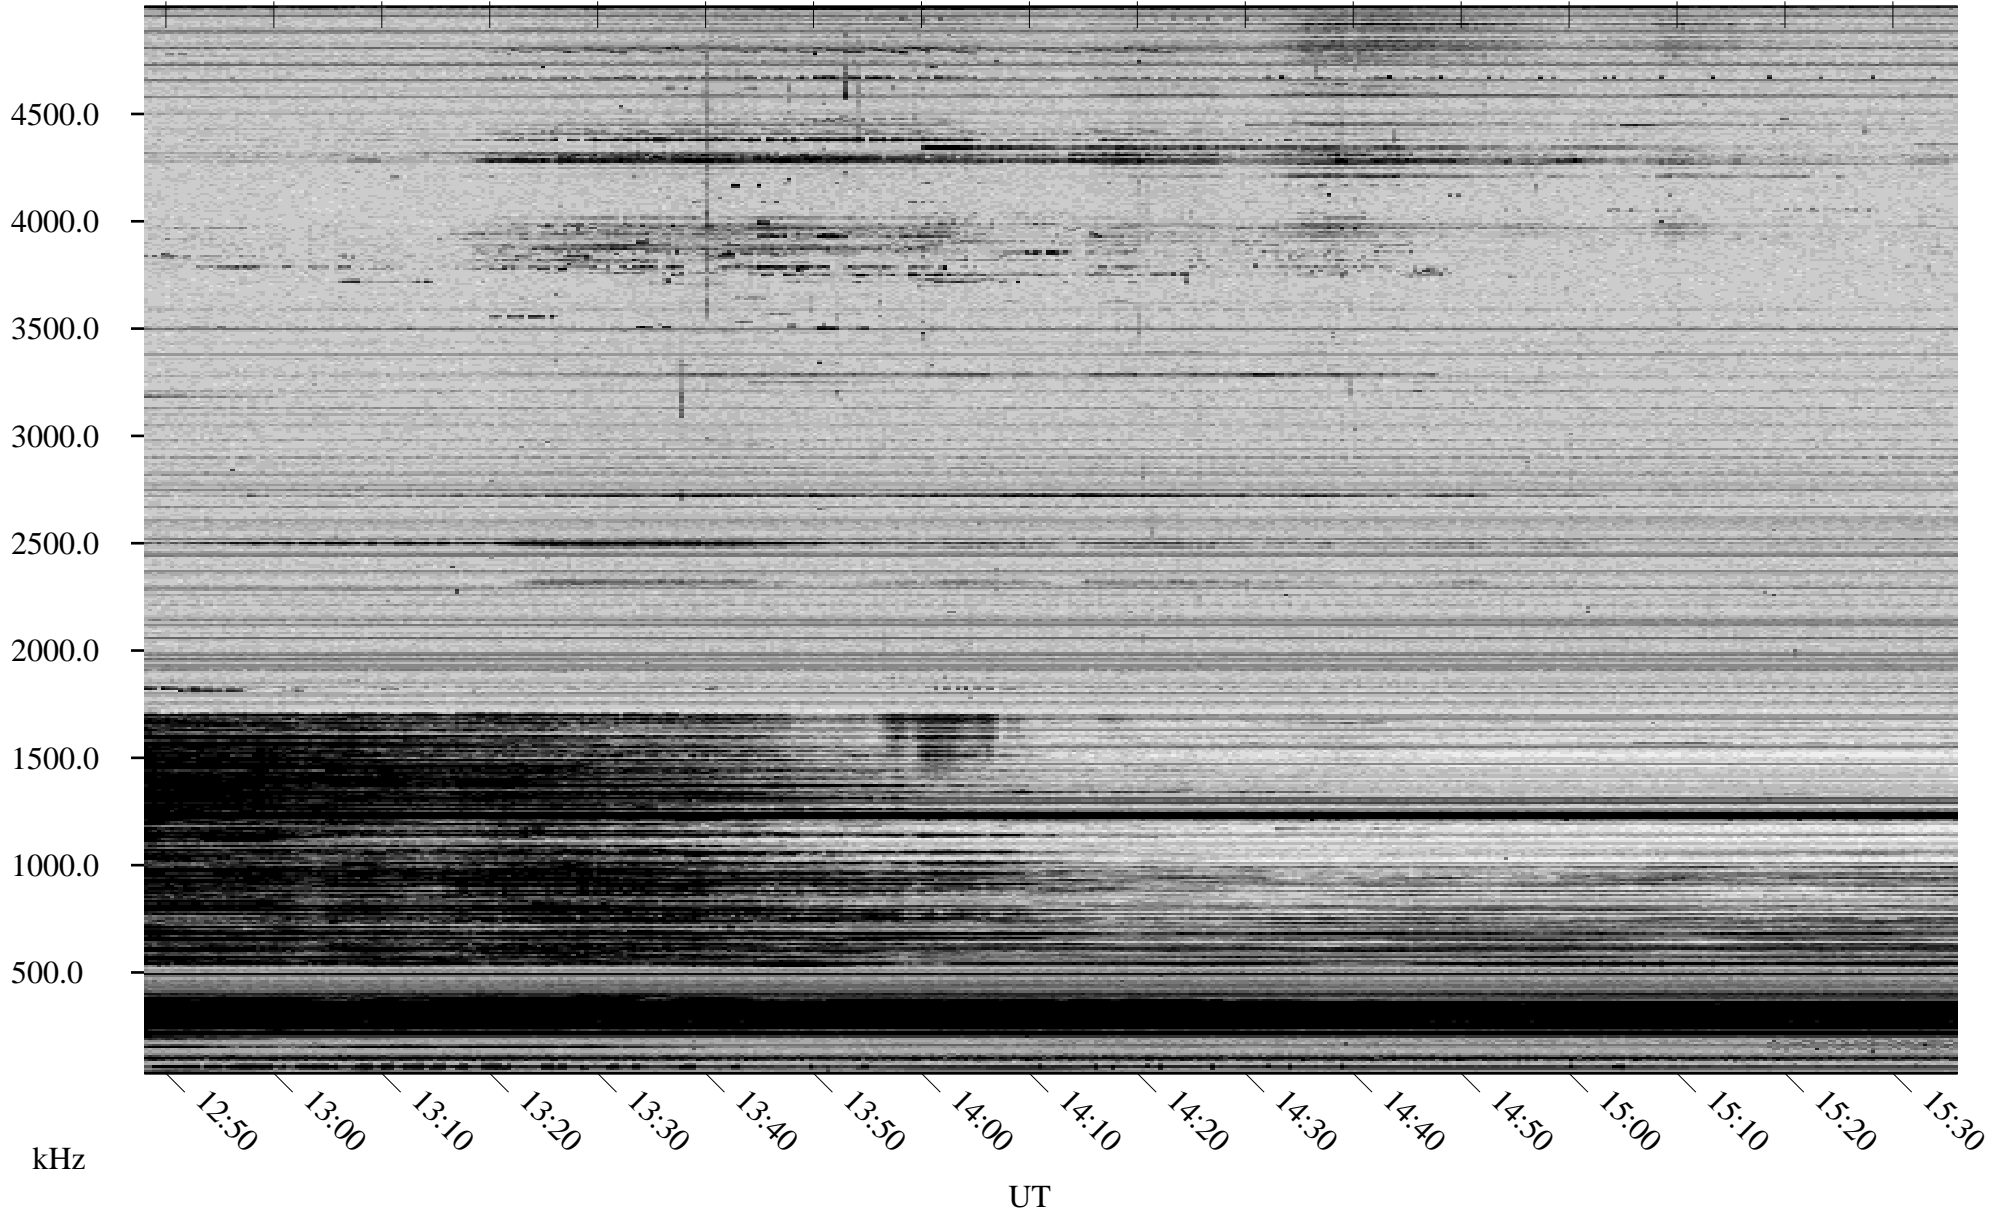

11/26/2006 Churchill, Manitoba

Linear Scale Black = 161 White = 15

CH06330L.R00m max_12

Page 1

11/26/2006 Churchill, Manitoba

Linear Scale Black = 161 White = 15

CH06330L.R00m max_12

Page 2

11/27/2006 Churchill, Manitoba

Linear Scale Black = 161 White = 15

CH06330L.R00m max_12

Page 3

11/27/2006 Churchill, Manitoba

Linear Scale Black = 161 White = 15

CH06330L.R00m max_12

Page 4

11/27/2006 Churchill, Manitoba

Linear Scale Black = 161 White = 15

CH06330L.R00m max_12

Page 5

11/27/2006 Churchill, Manitoba

Linear Scale Black = 161 White = 15

CH06330L.R00m max_12

Page 6

11/27/2006 Churchill, Manitoba

Linear Scale Black = 161 White = 15

CH06330L.R00m max_12

Page 7

11/27/2006 Churchill, Manitoba

Linear Scale Black = 161 White = 15

CH06330L.R00m max_12

Page 8