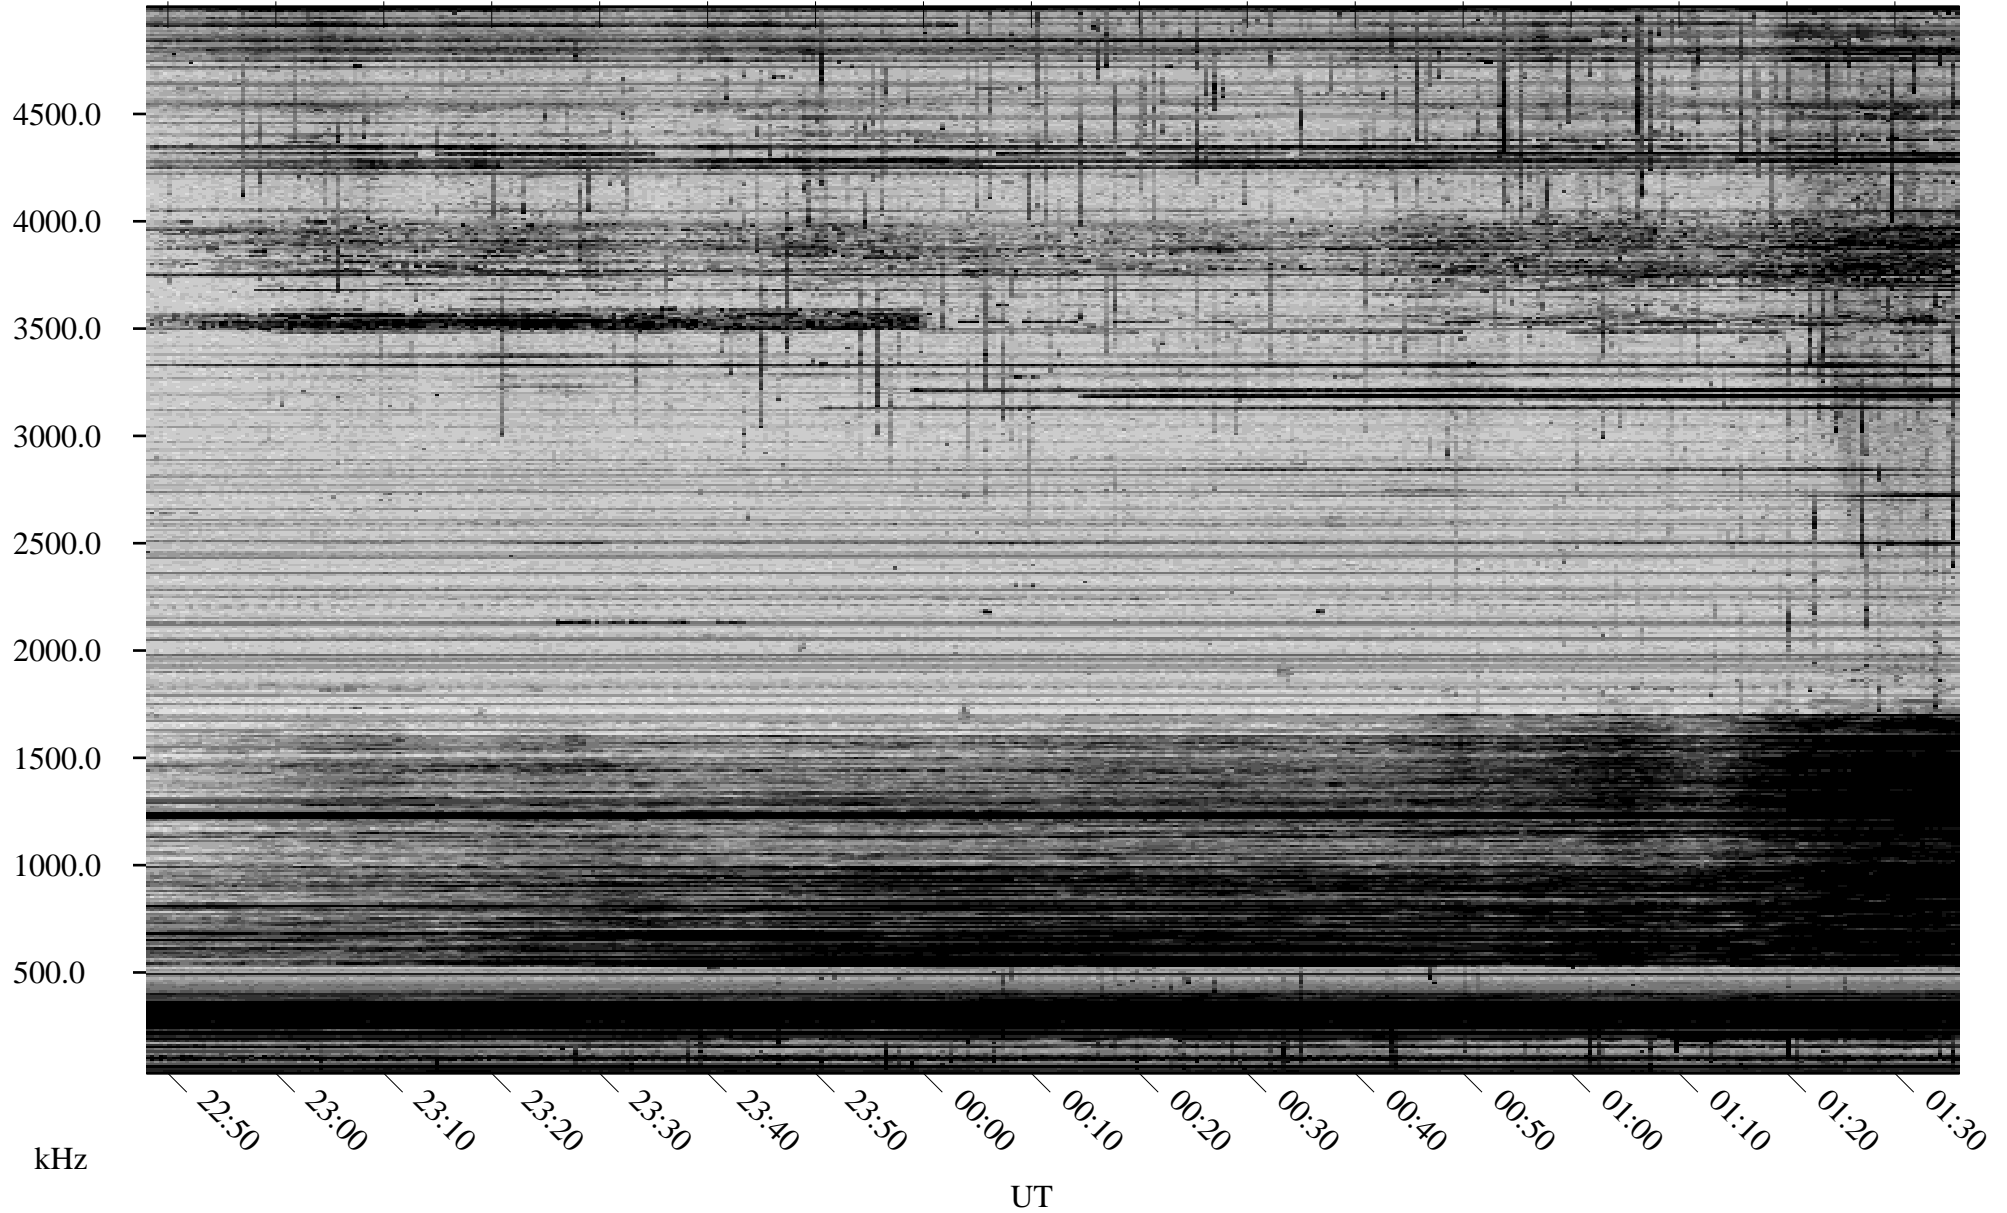

11/26/2006 Churchill, Manitoba

Linear Scale Black = 161 White = 15

CH06330L.R00m max_12

Page 1

11/26/2006 Churchill, Manitoba

Linear Scale Black = 161 White = 15

CH06330L.R00m max_12

Page 2

11/27/2006 Churchill, Manitoba

Linear Scale Black = 161 White = 15

CH06330L.R00m max_12

Page 3

11/27/2006 Churchill, Manitoba

Linear Scale Black = 161 White = 15

CH06330L.R00m max_12

Page 4

11/27/2006 Churchill, Manitoba

Linear Scale Black = 161 White = 15

CH06330L.R00m max_12

Page 5

11/27/2006 Churchill, Manitoba

Linear Scale Black = 161 White = 15

CH06330L.R00m max_12

Page 6

11/27/2006 Churchill, Manitoba

Linear Scale Black = 161 White = 15

CH06330L.R00m max_12

Page 7

11/27/2006 Churchill, Manitoba

Linear Scale Black = 161 White = 15

CH06330L.R00m max_12

Page 8