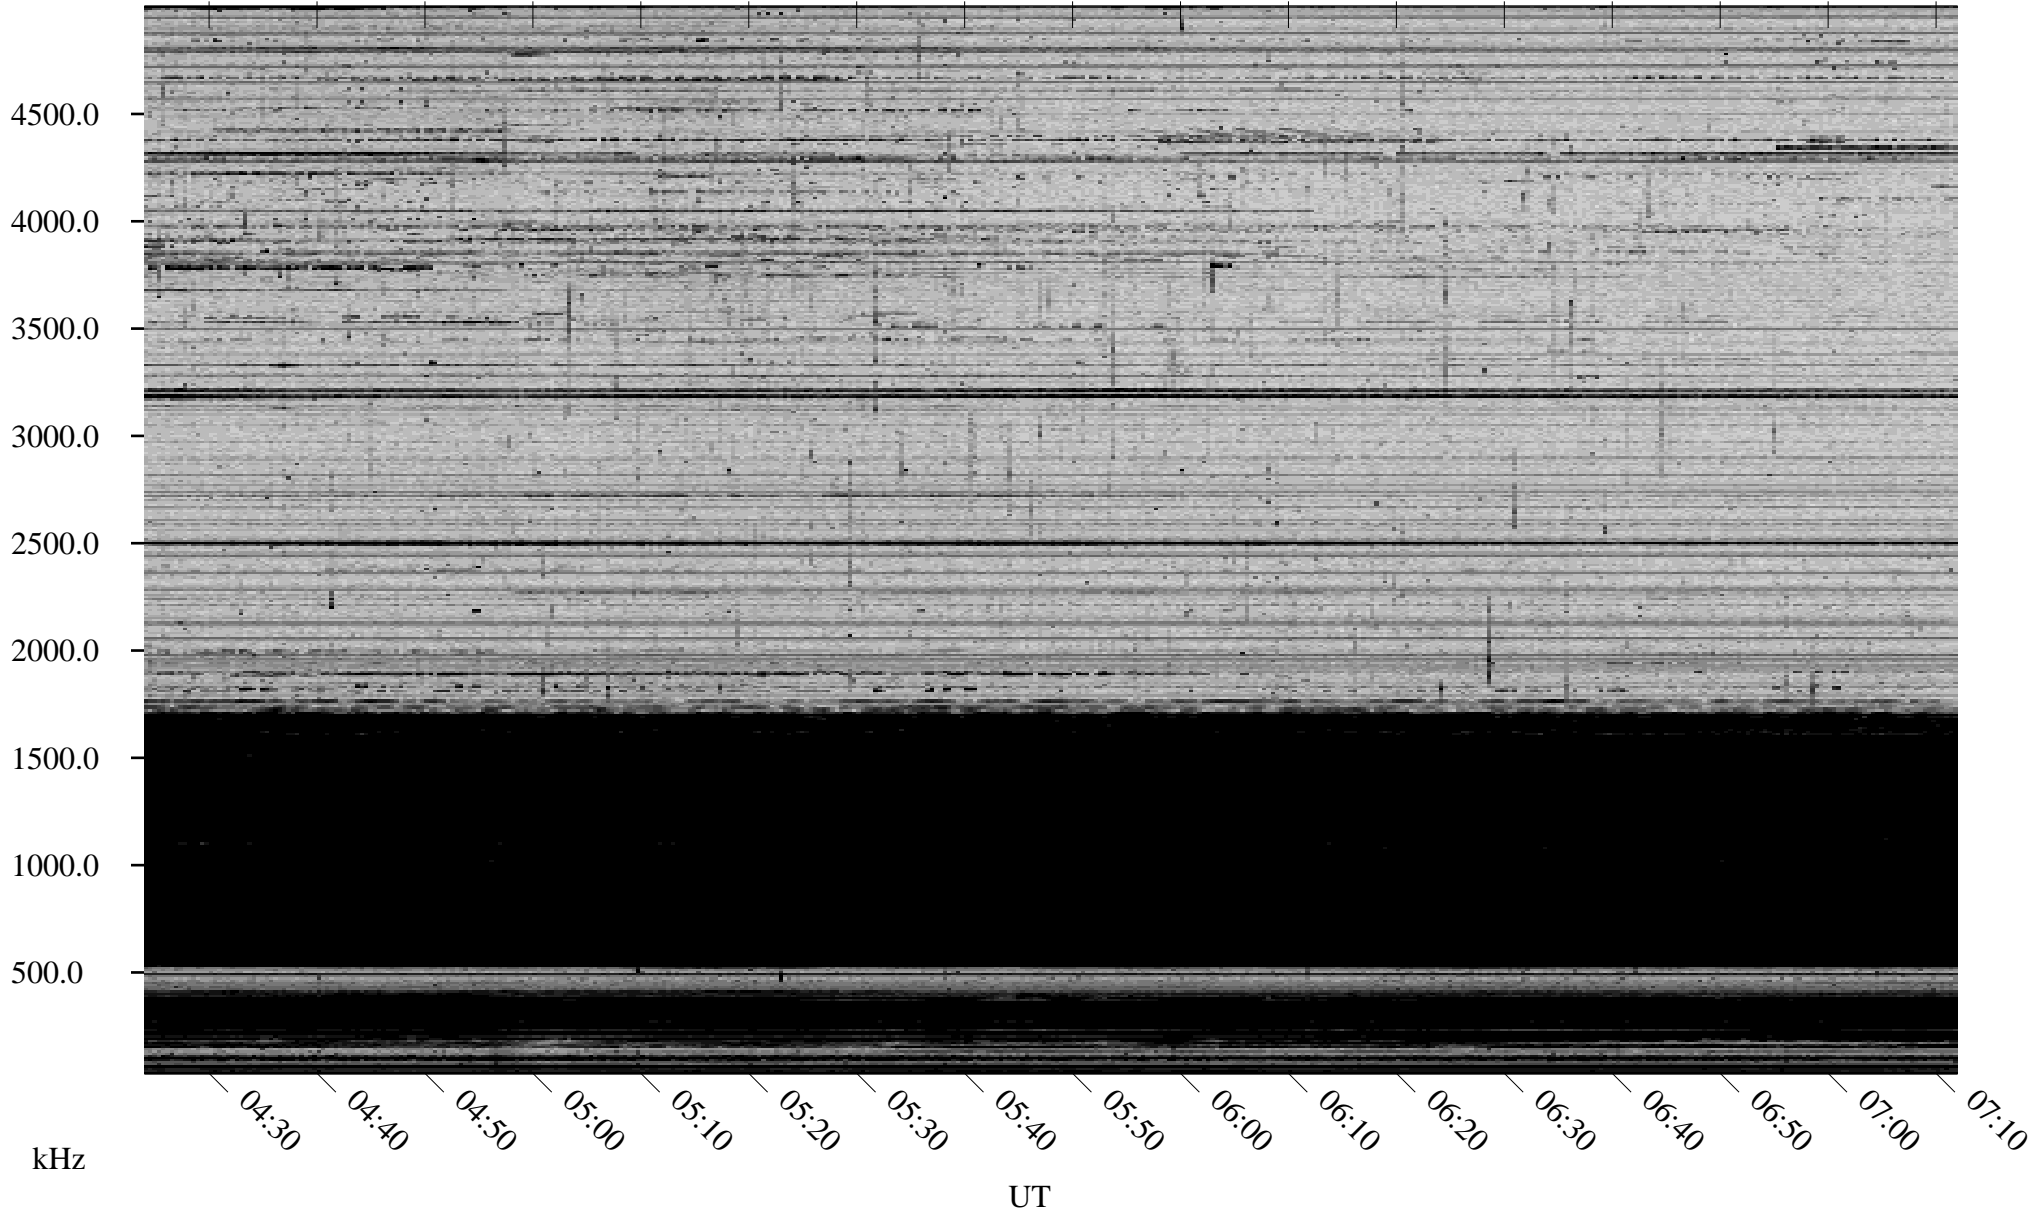

11/26/2006 Churchill, Manitoba

Linear Scale Black = 161 White = 15

CH06330L.R00m max_12

Page 1

11/26/2006 Churchill, Manitoba

Linear Scale Black = 161 White = 15

CH06330L.R00m max_12

Page 2

11/27/2006 Churchill, Manitoba

Linear Scale Black = 161 White = 15

CH06330L.R00m max_12

Page 3

11/27/2006 Churchill, Manitoba

Linear Scale Black = 161 White = 15

CH06330L.R00m max_12

Page 4

11/27/2006 Churchill, Manitoba

Linear Scale Black = 161 White = 15

CH06330L.R00m max_12

Page 5

11/27/2006 Churchill, Manitoba

Linear Scale Black = 161 White = 15

CH06330L.R00m max_12

Page 6

11/27/2006 Churchill, Manitoba

Linear Scale Black = 161 White = 15

CH06330L.R00m max_12

Page 7

11/27/2006 Churchill, Manitoba

Linear Scale Black = 161 White = 15

CH06330L.R00m max_12

Page 8