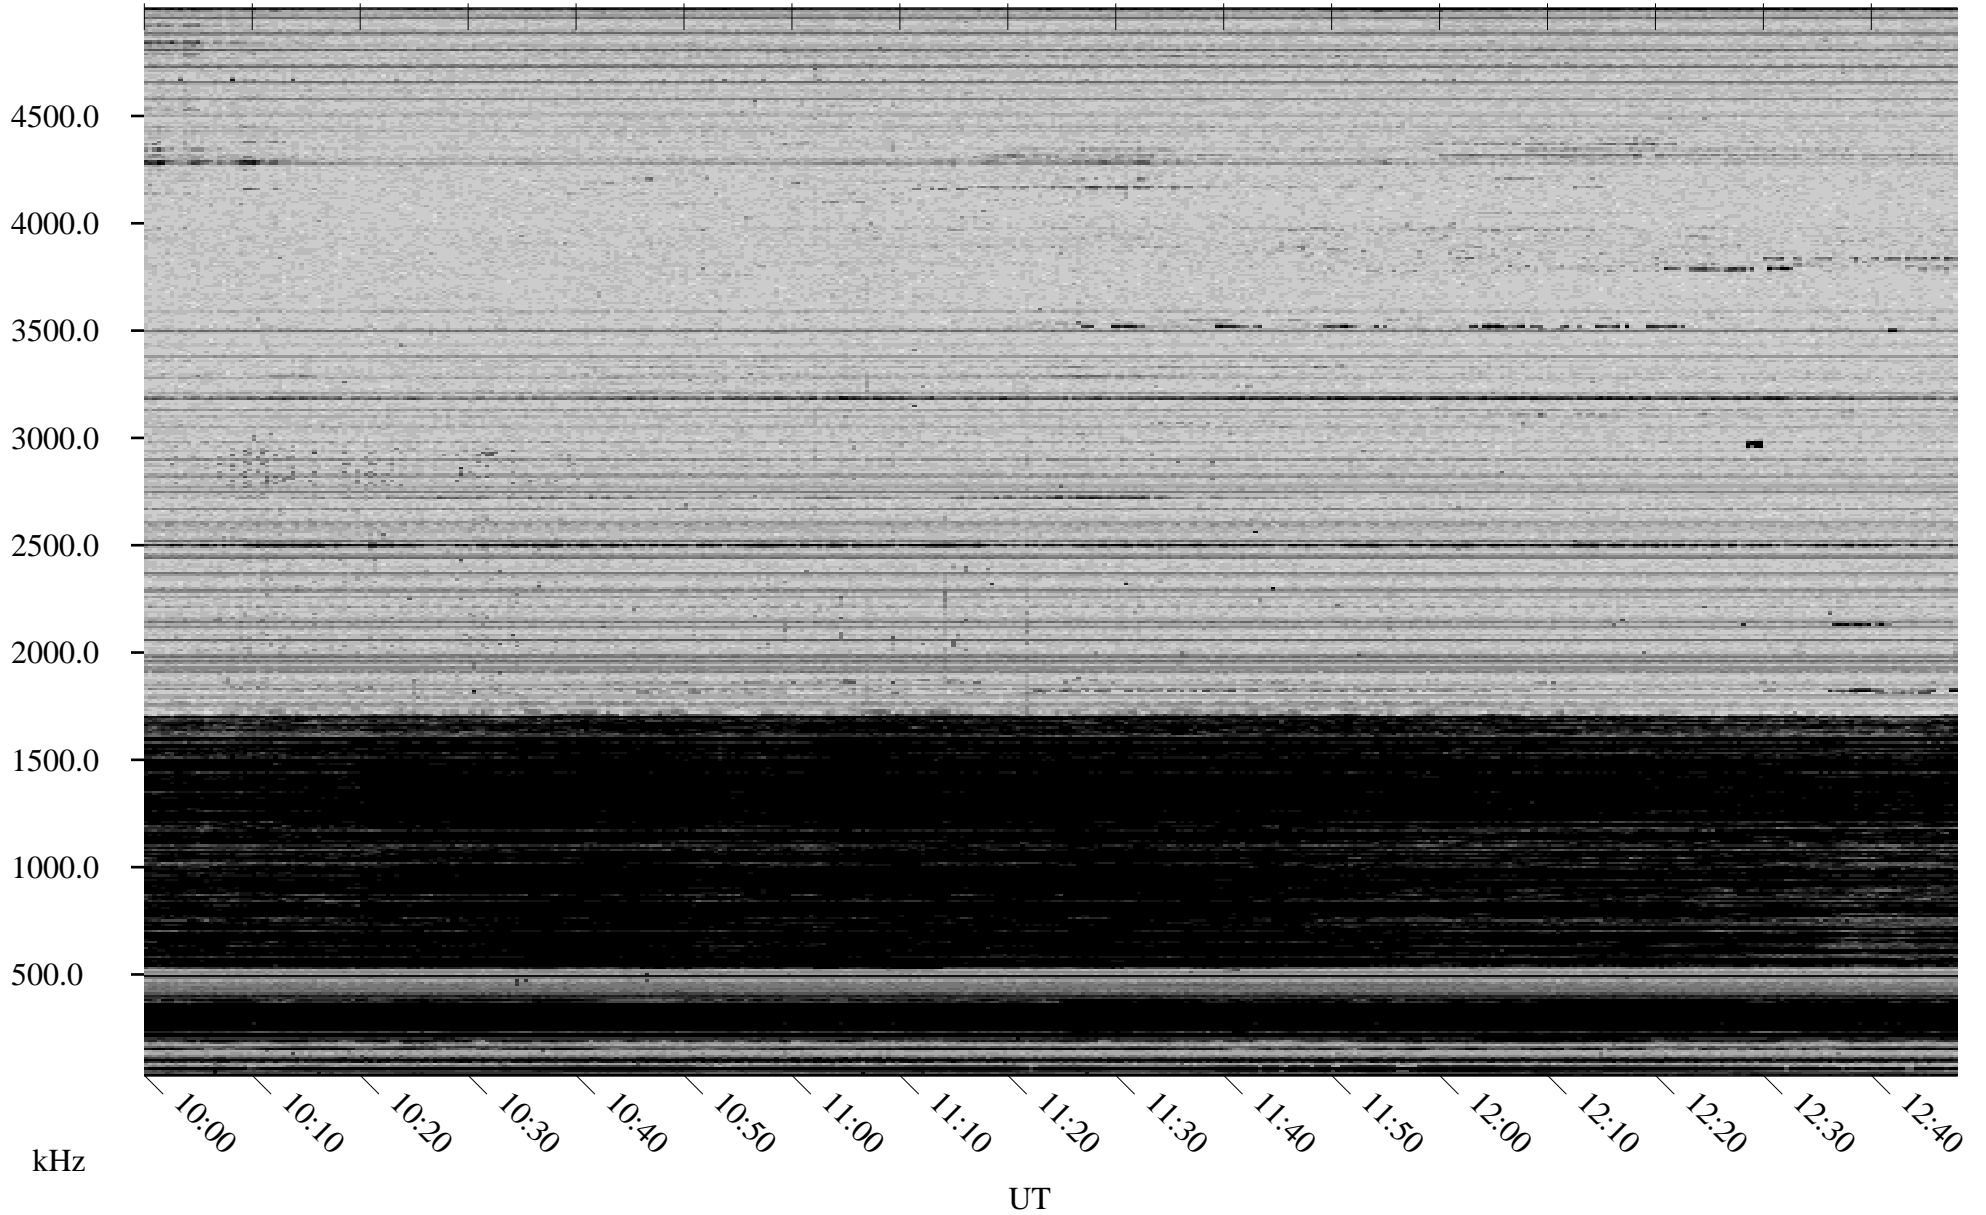

11/26/2006 Churchill, Manitoba

Linear Scale Black = 161 White = 15

CH06330L.R00m max_12

Page 1

11/26/2006 Churchill, Manitoba

Linear Scale Black = 161 White = 15

CH06330L.R00m max_12

Page 2

11/27/2006 Churchill, Manitoba

Linear Scale Black = 161 White = 15

CH06330L.R00m max_12

Page 3

11/27/2006 Churchill, Manitoba

Linear Scale Black = 161 White = 15

CH06330L.R00m max_12

Page 4

11/27/2006 Churchill, Manitoba

Linear Scale Black = 161 White = 15

CH06330L.R00m max_12

Page 5

11/27/2006 Churchill, Manitoba

Linear Scale Black = 161 White = 15

CH06330L.R00m max_12

Page 6

11/27/2006 Churchill, Manitoba

Linear Scale Black = 161 White = 15

CH06330L.R00m max_12

Page 7

11/27/2006 Churchill, Manitoba

Linear Scale Black = 161 White = 15

CH06330L.R00m max_12

Page 8