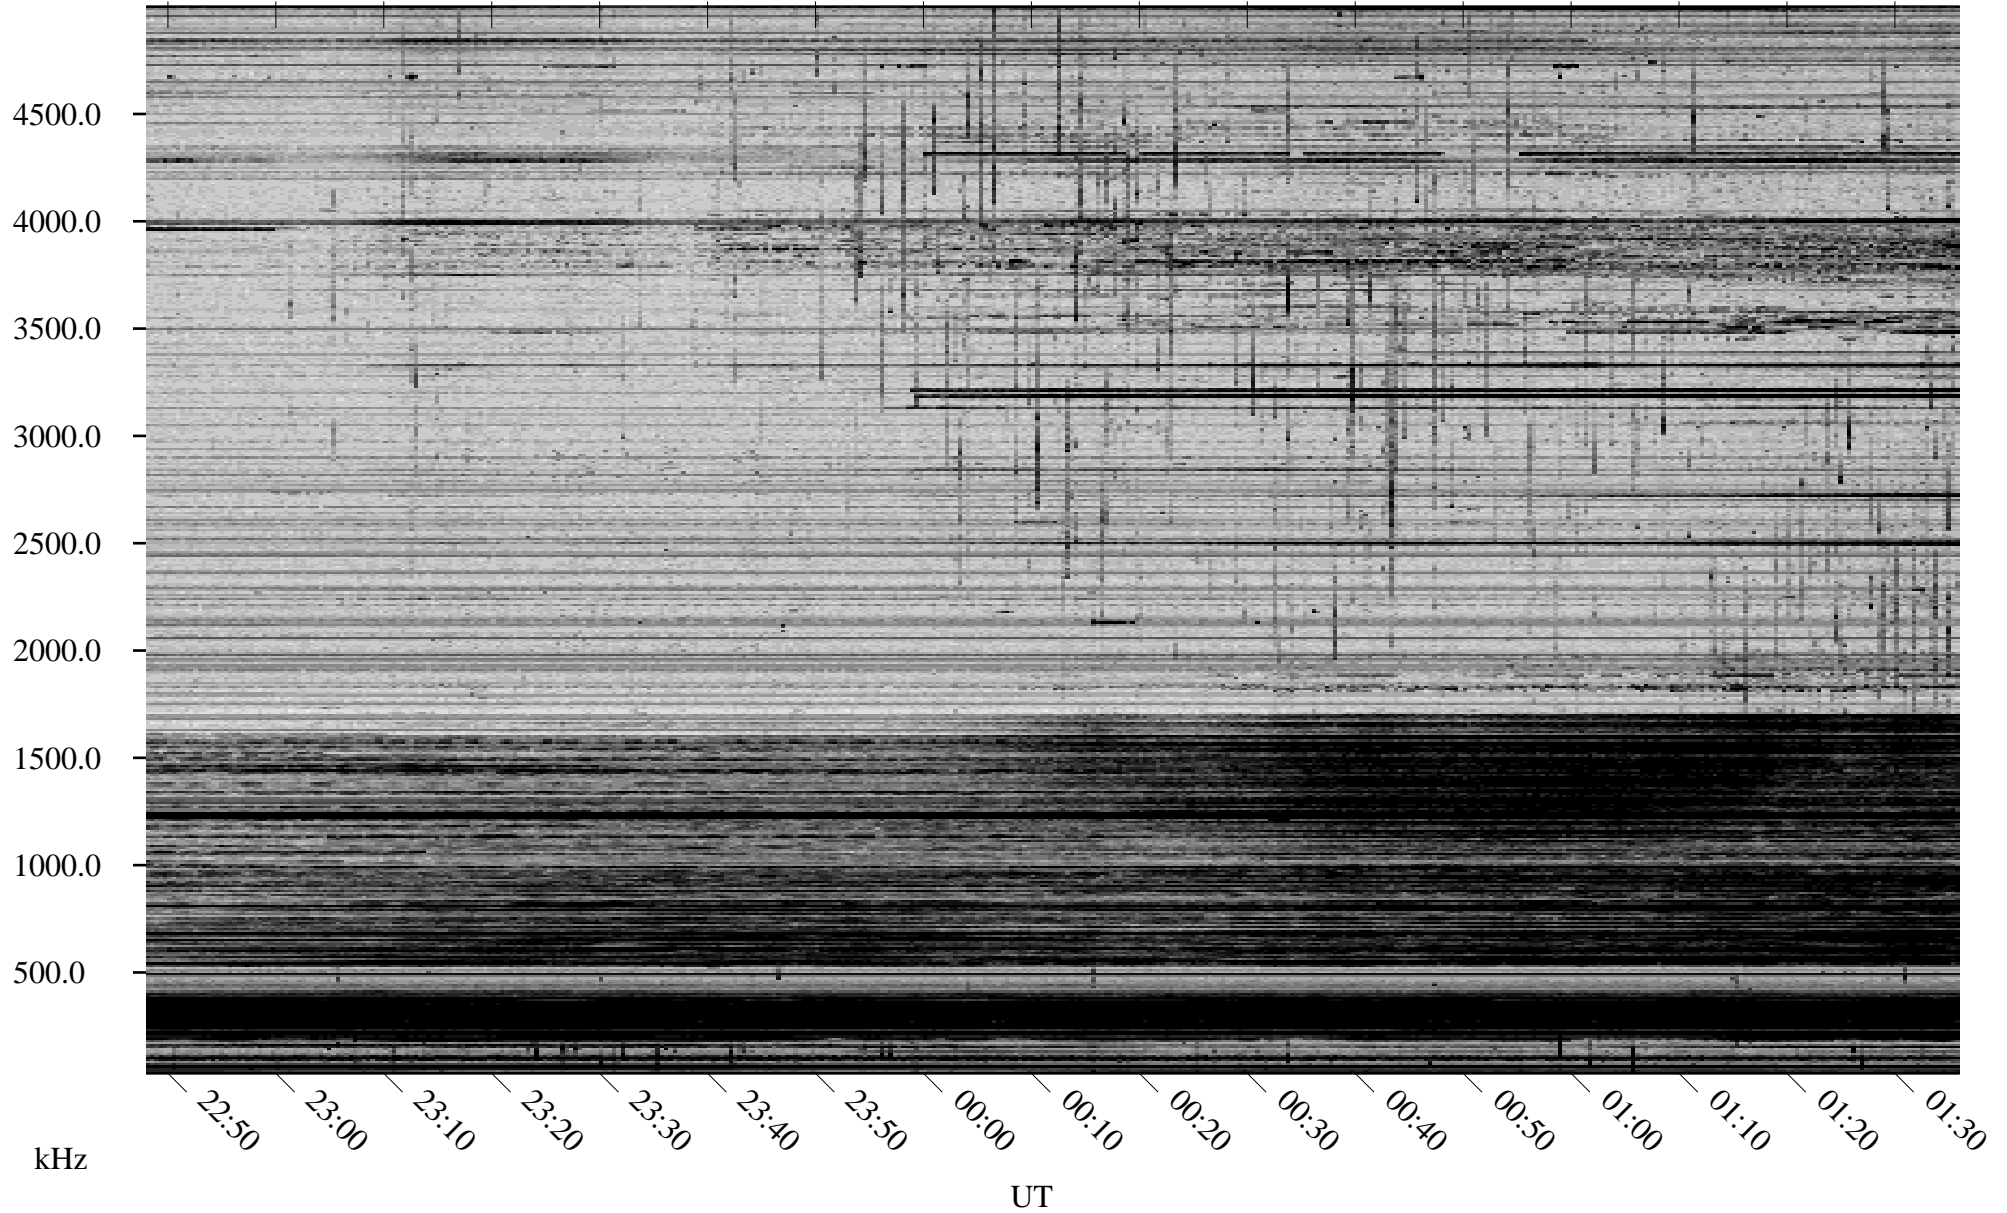

11/27/2006 Churchill, Manitoba

Linear Scale Black = 161 White = 15

CH06331L.R00m max_12

Page 1

11/27/2006 Churchill, Manitoba

Linear Scale Black = 161 White = 15

CH06331L.R00m max_12

Page 2

11/28/2006 Churchill, Manitoba

Linear Scale Black = 161 White = 15

CH06331L.R00m max_12

Page 3

11/28/2006 Churchill, Manitoba

Linear Scale Black = 161 White = 15

CH06331L.R00m max_12

Page 4

11/28/2006 Churchill, Manitoba

Linear Scale Black = 161 White = 15

CH06331L.R00m max_12

Page 5

11/28/2006 Churchill, Manitoba

Linear Scale Black = 161 White = 15

CH06331L.R00m max_12

Page 6

11/28/2006 Churchill, Manitoba

Linear Scale Black = 161 White = 15

CH06331L.R00m max_12

Page 7

11/28/2006 Churchill, Manitoba

Linear Scale Black = 161 White = 15

CH06331L.R00m max_12

Page 8