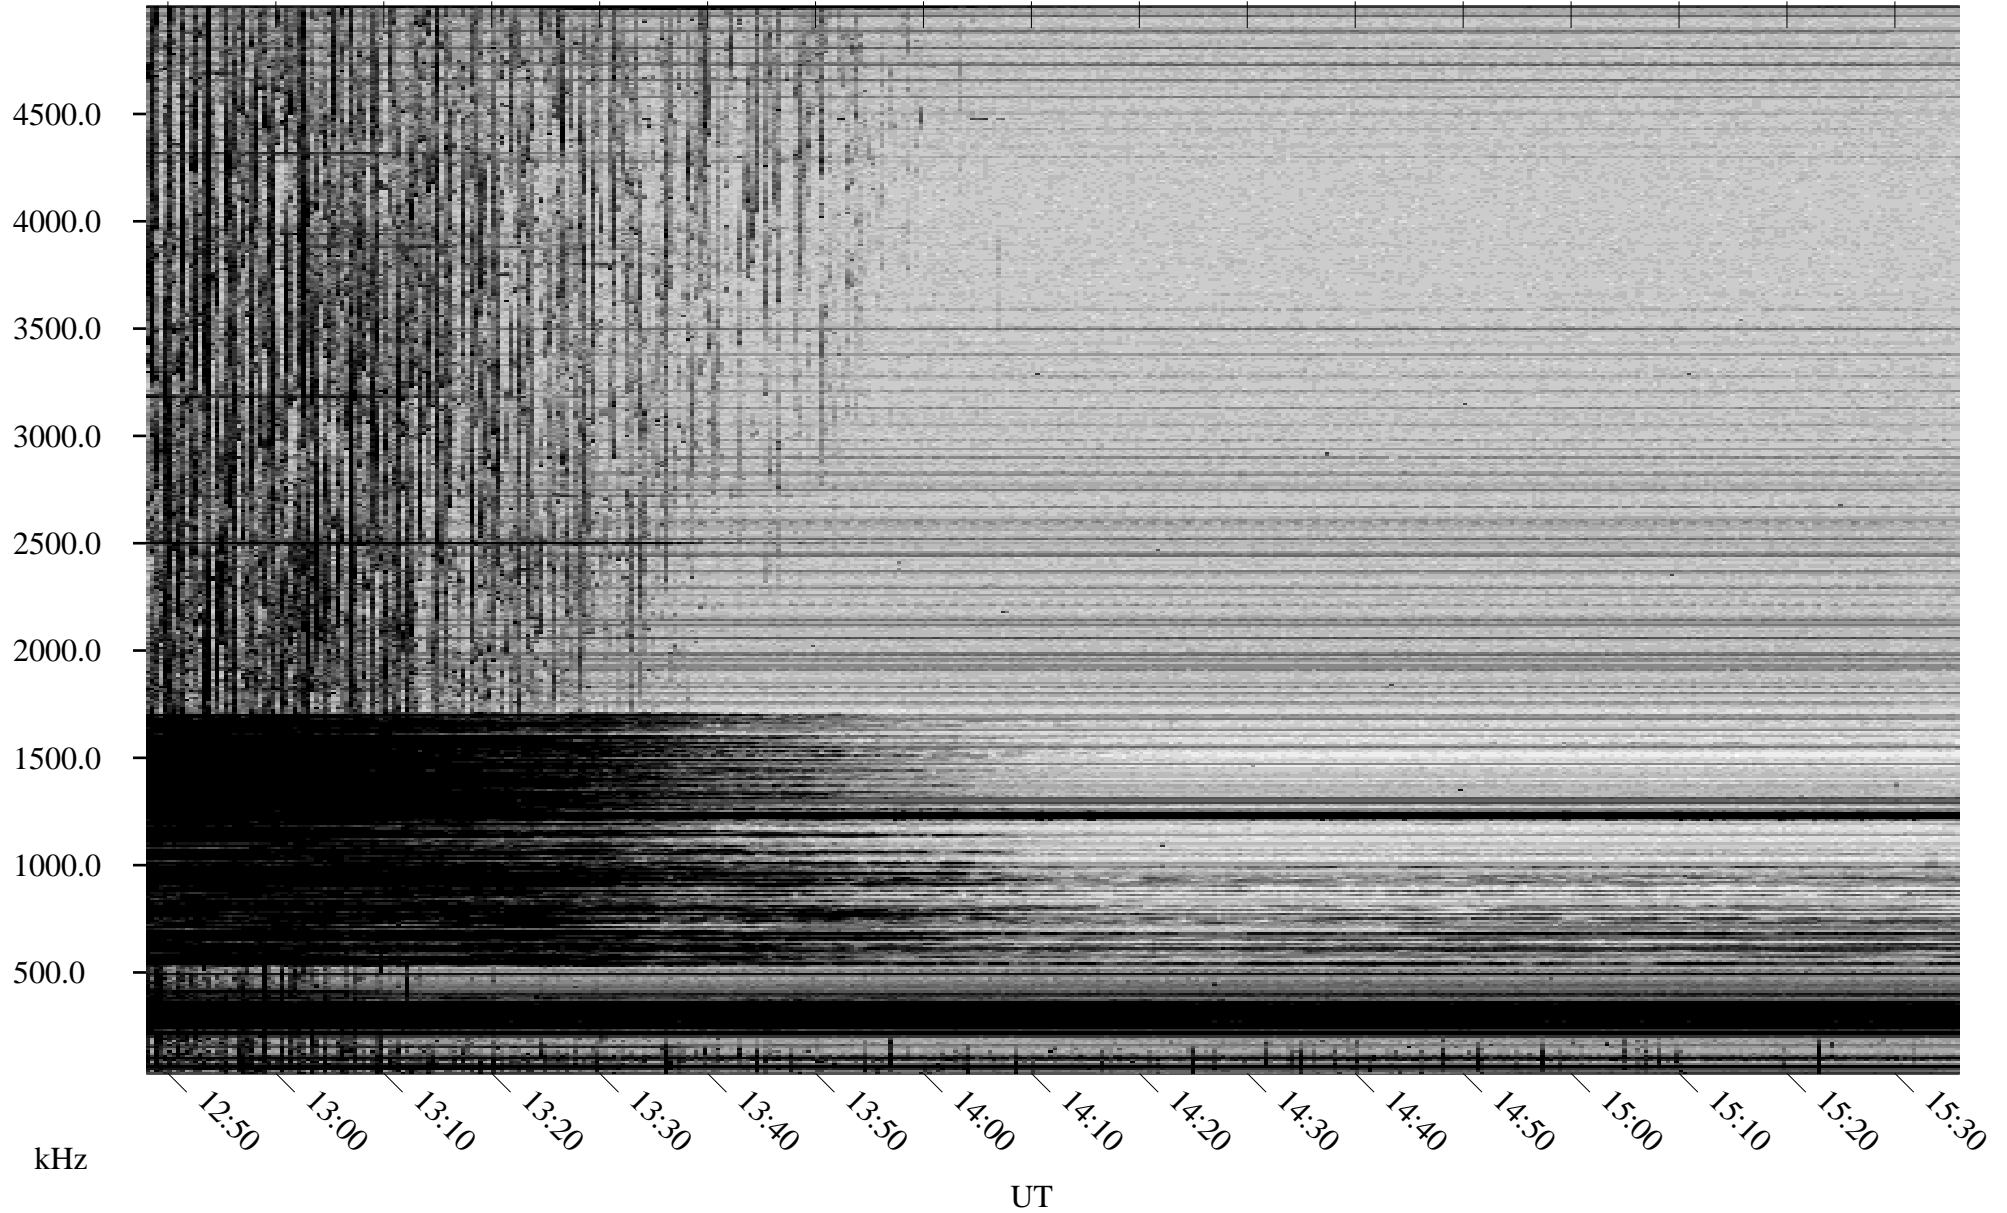

11/27/2006 Churchill, Manitoba

Linear Scale Black = 161 White = 15

CH06331L.R00m max_12

Page 1

11/27/2006 Churchill, Manitoba

Linear Scale Black = 161 White = 15

CH06331L.R00m max_12

Page 2

11/28/2006 Churchill, Manitoba

Linear Scale Black = 161 White = 15

CH06331L.R00m max_12

Page 3

11/28/2006 Churchill, Manitoba

Linear Scale Black = 161 White = 15

CH06331L.R00m max_12

Page 4

11/28/2006 Churchill, Manitoba

Linear Scale Black = 161 White = 15

CH06331L.R00m max_12

Page 5

11/28/2006 Churchill, Manitoba

Linear Scale Black = 161 White = 15

CH06331L.R00m max_12

Page 6

11/28/2006 Churchill, Manitoba

Linear Scale Black = 161 White = 15

CH06331L.R00m max_12

Page 7

11/28/2006 Churchill, Manitoba

Linear Scale Black = 161 White = 15

CH06331L.R00m max_12

Page 8