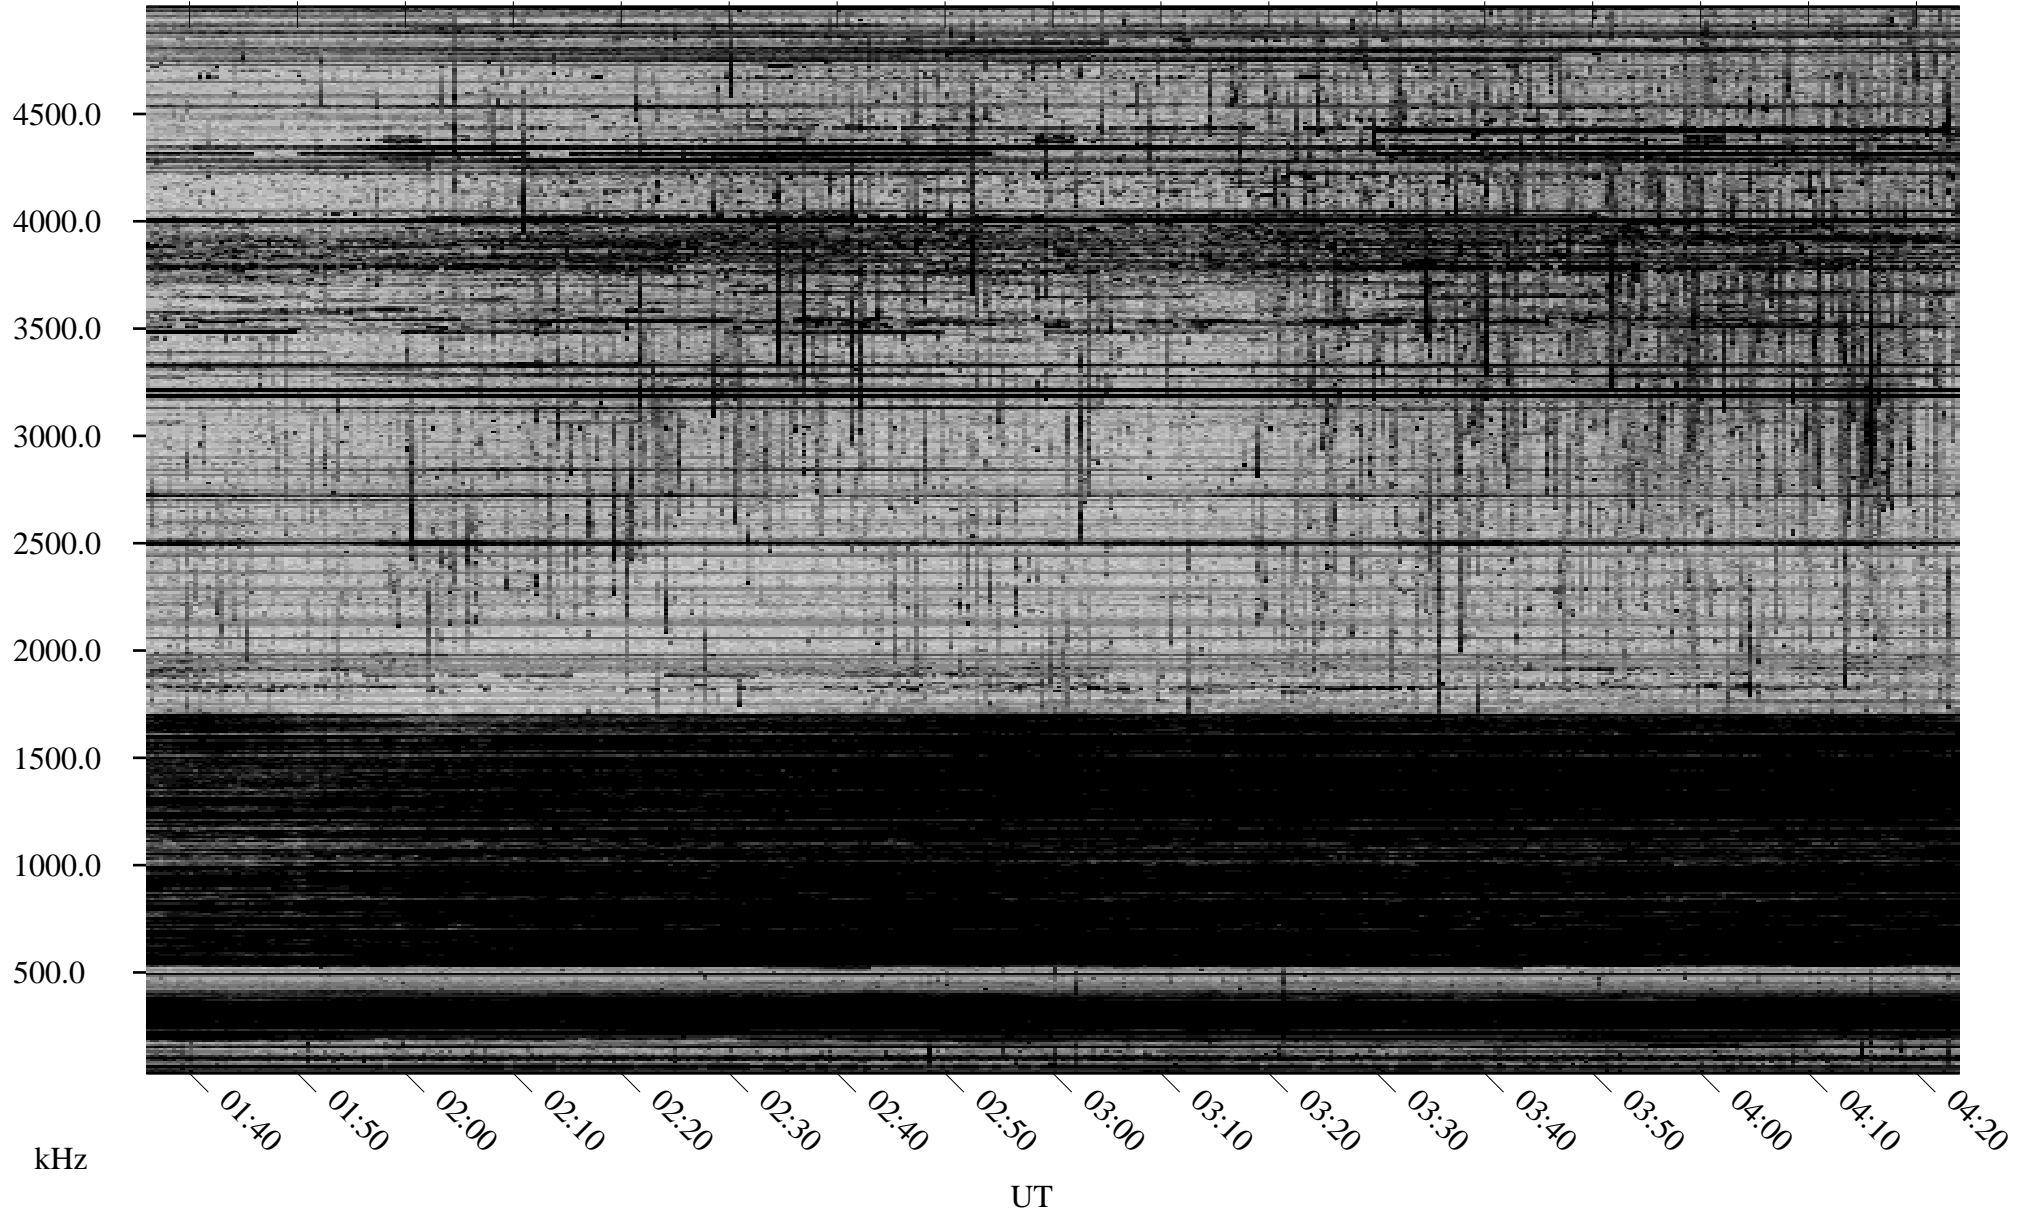

11/27/2006 Churchill, Manitoba

Linear Scale Black = 161 White = 15

CH06331L.R00m max_12

Page 1

11/27/2006 Churchill, Manitoba

Linear Scale Black = 161 White = 15

CH06331L.R00m max_12

Page 2

11/28/2006 Churchill, Manitoba

Linear Scale Black = 161 White = 15

CH06331L.R00m max_12

Page 3

11/28/2006 Churchill, Manitoba

Linear Scale Black = 161 White = 15

CH06331L.R00m max_12

Page 4

11/28/2006 Churchill, Manitoba

Linear Scale Black = 161 White = 15

CH06331L.R00m max_12

Page 5

11/28/2006 Churchill, Manitoba

Linear Scale Black = 161 White = 15

CH06331L.R00m max_12

Page 6

11/28/2006 Churchill, Manitoba

Linear Scale Black = 161 White = 15

CH06331L.R00m max_12

Page 7

11/28/2006 Churchill, Manitoba

Linear Scale Black = 161 White = 15

CH06331L.R00m max_12

Page 8