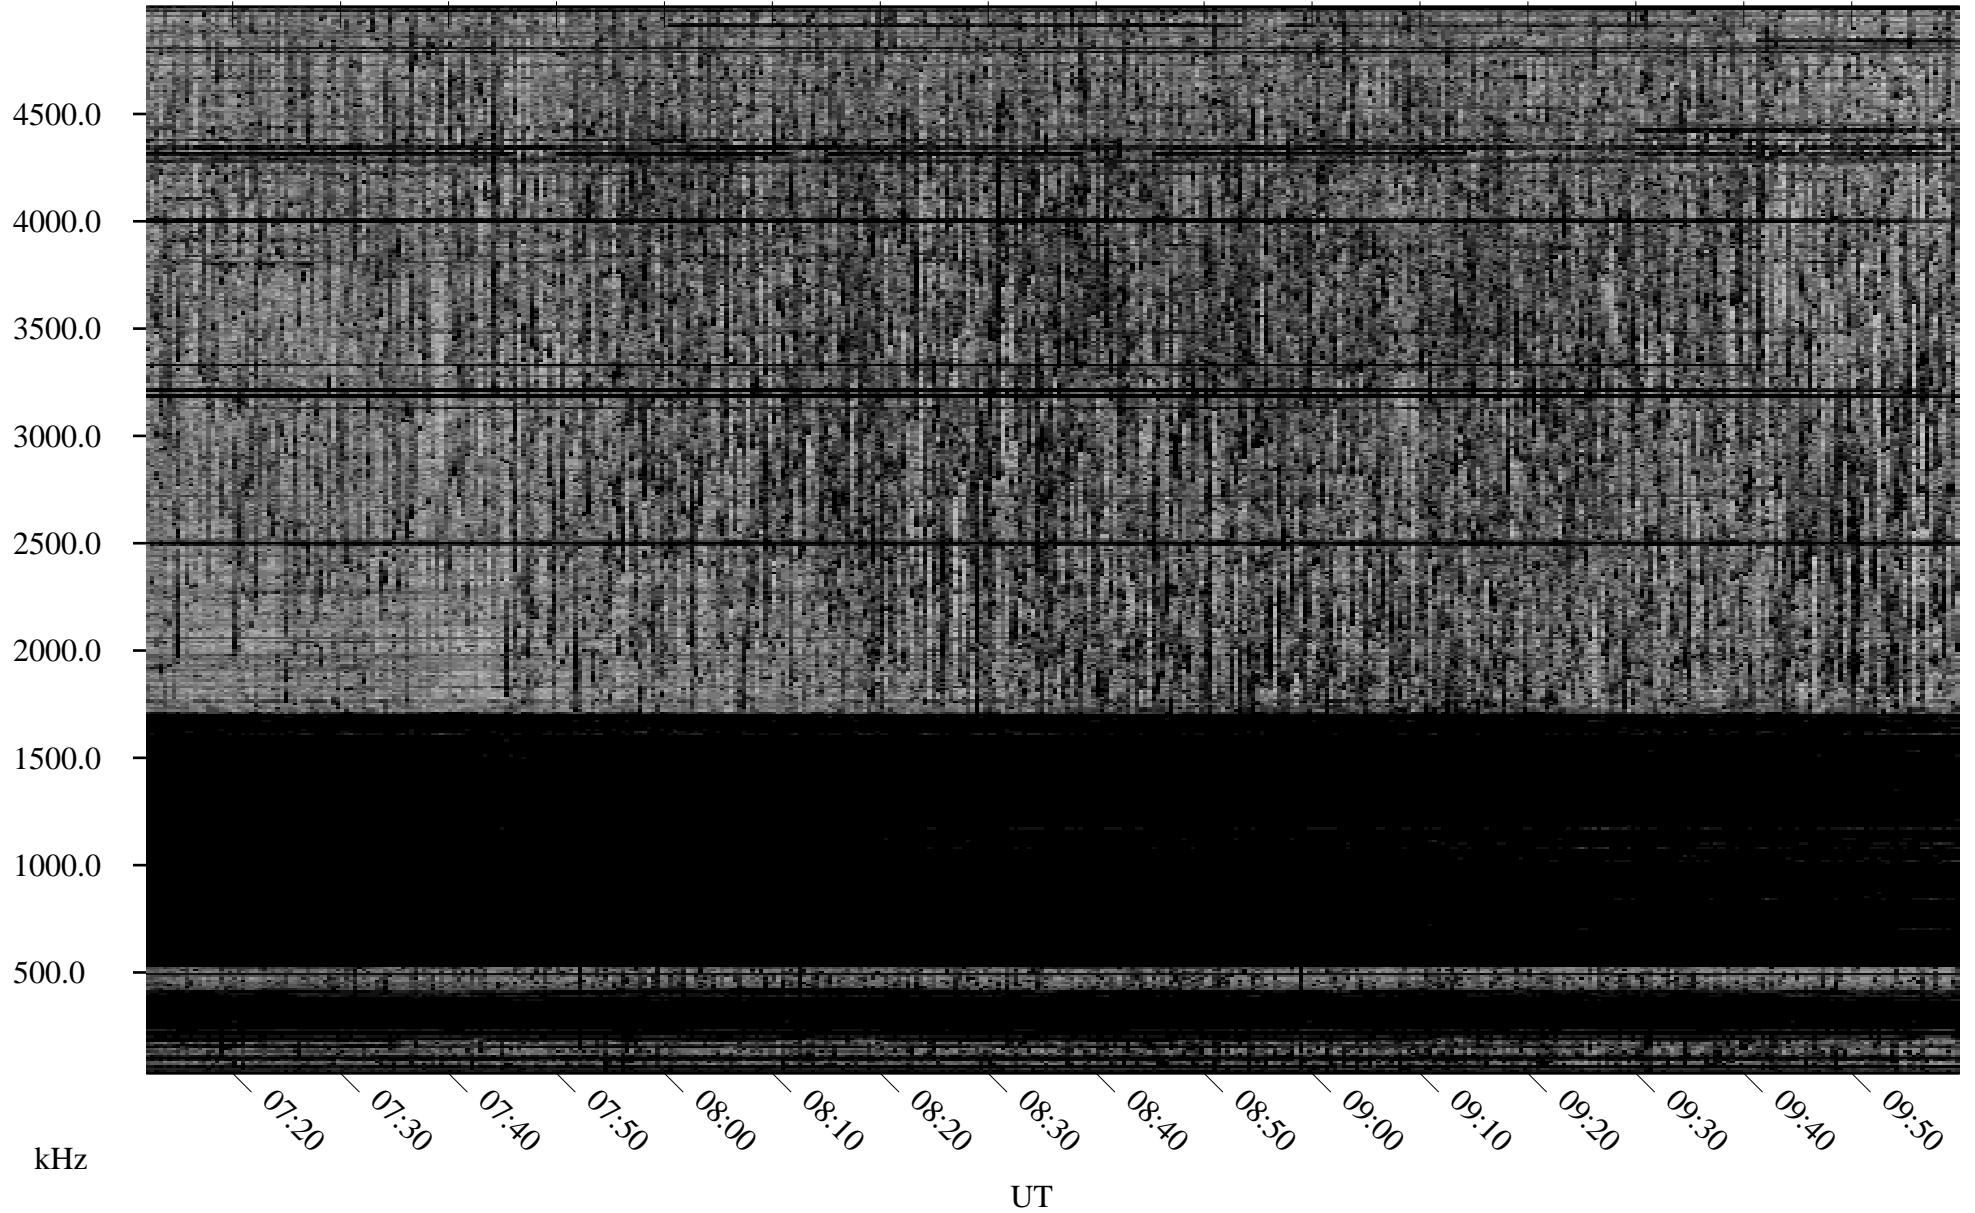

11/27/2006 Churchill, Manitoba

Linear Scale Black = 161 White = 15

CH06331L.R00m max_12

Page 1

11/27/2006 Churchill, Manitoba

Linear Scale Black = 161 White = 15

CH06331L.R00m max_12

Page 2

11/28/2006 Churchill, Manitoba

Linear Scale Black = 161 White = 15

CH06331L.R00m max_12

Page 3

11/28/2006 Churchill, Manitoba

Linear Scale Black = 161 White = 15

CH06331L.R00m max_12

Page 4

11/28/2006 Churchill, Manitoba

Linear Scale Black = 161 White = 15

CH06331L.R00m max_12

Page 5

11/28/2006 Churchill, Manitoba

Linear Scale Black = 161 White = 15

CH06331L.R00m max_12

Page 6

11/28/2006 Churchill, Manitoba

Linear Scale Black = 161 White = 15

CH06331L.R00m max_12

Page 7

11/28/2006 Churchill, Manitoba

Linear Scale Black = 161 White = 15

CH06331L.R00m max_12

Page 8