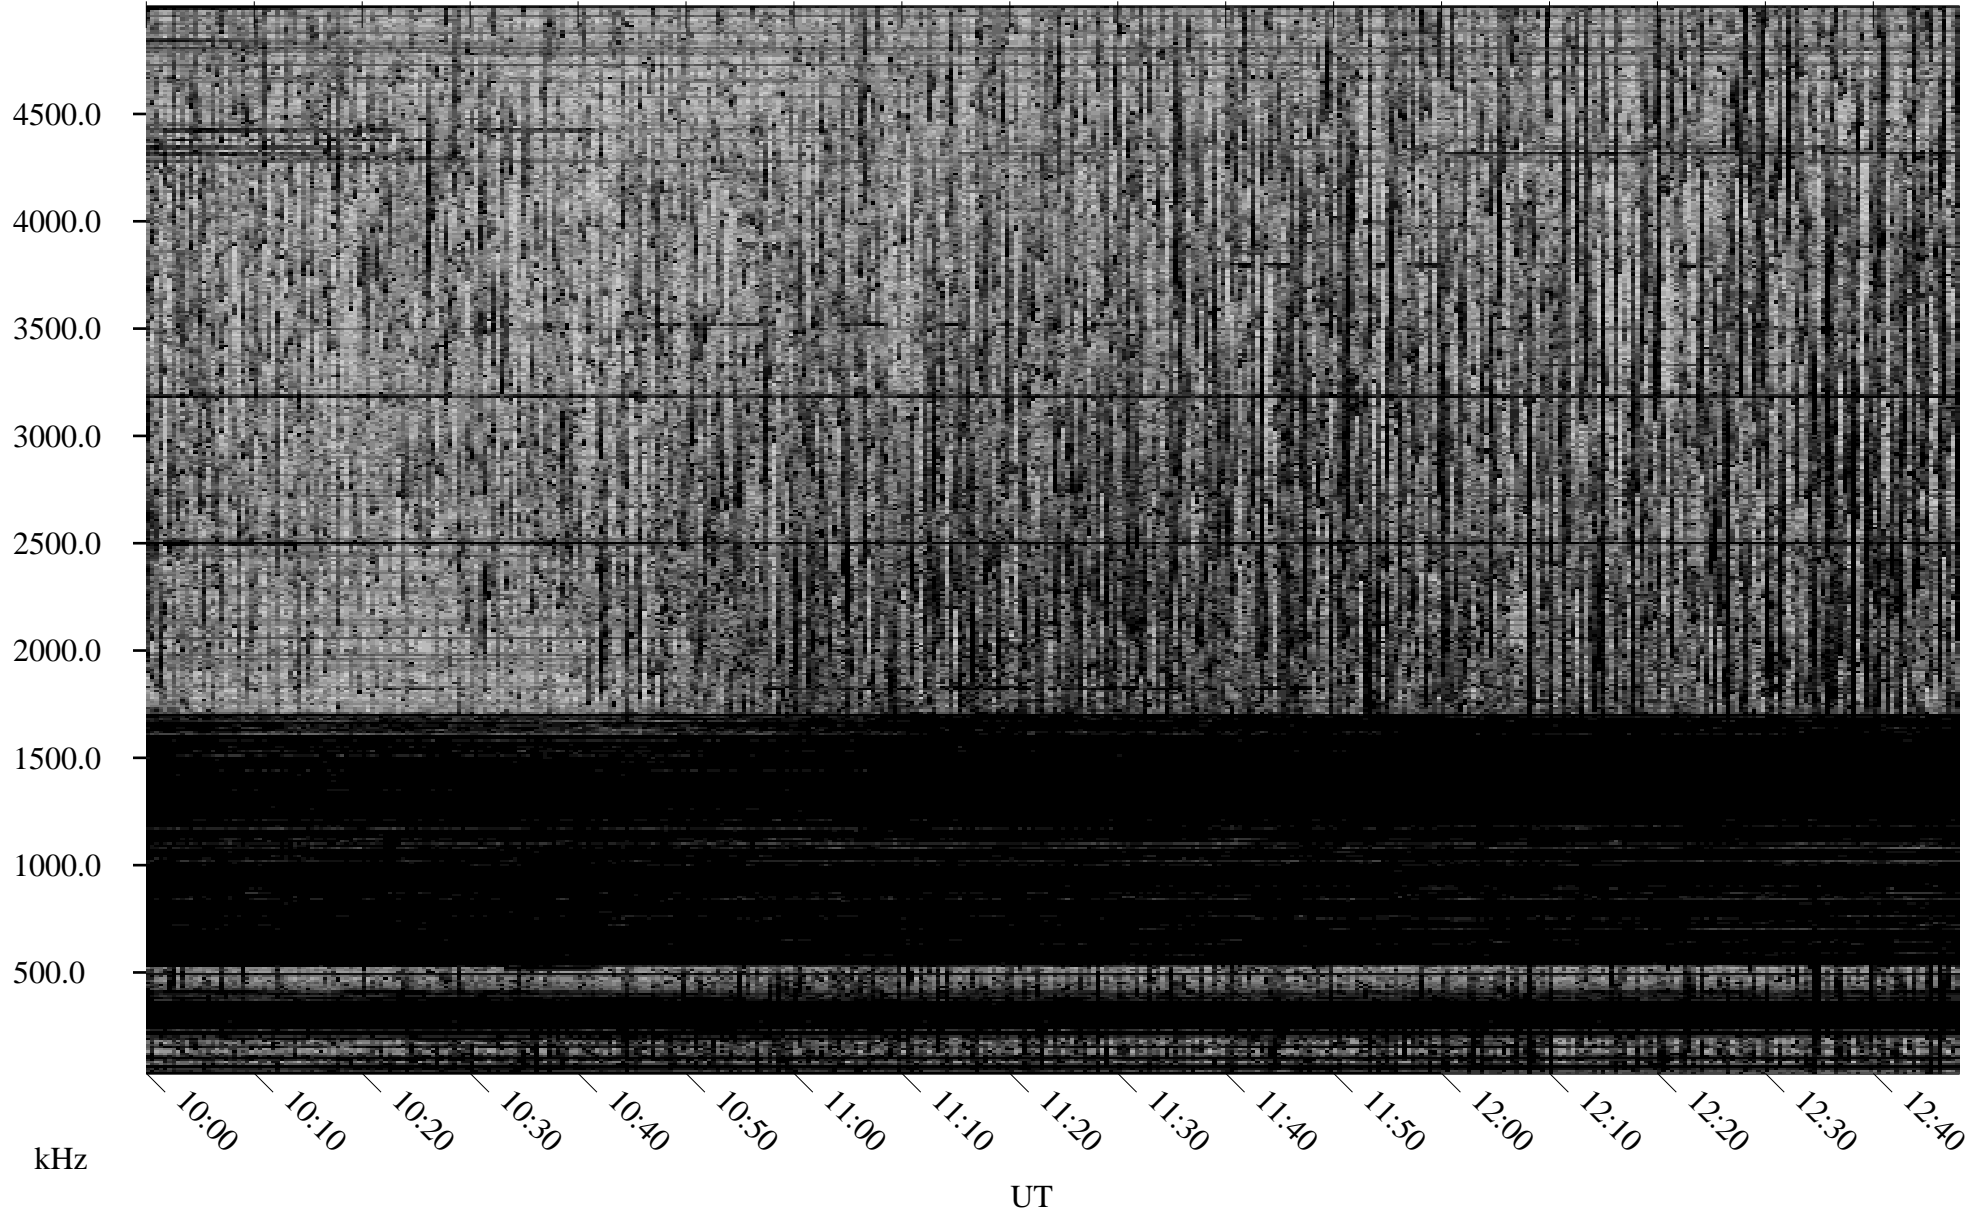

11/27/2006 Churchill, Manitoba

Linear Scale Black = 161 White = 15

CH06331L.R00m max_12

Page 1

11/27/2006 Churchill, Manitoba

Linear Scale Black = 161 White = 15

CH06331L.R00m max_12

Page 2

11/28/2006 Churchill, Manitoba

Linear Scale Black = 161 White = 15

CH06331L.R00m max_12

Page 3

11/28/2006 Churchill, Manitoba

Linear Scale Black = 161 White = 15

CH06331L.R00m max_12

Page 4

11/28/2006 Churchill, Manitoba

Linear Scale Black = 161 White = 15

CH06331L.R00m max_12

Page 5

11/28/2006 Churchill, Manitoba

Linear Scale Black = 161 White = 15

CH06331L.R00m max_12

Page 6

11/28/2006 Churchill, Manitoba

Linear Scale Black = 161 White = 15

CH06331L.R00m max_12

Page 7

11/28/2006 Churchill, Manitoba

Linear Scale Black = 161 White = 15

CH06331L.R00m max_12

Page 8