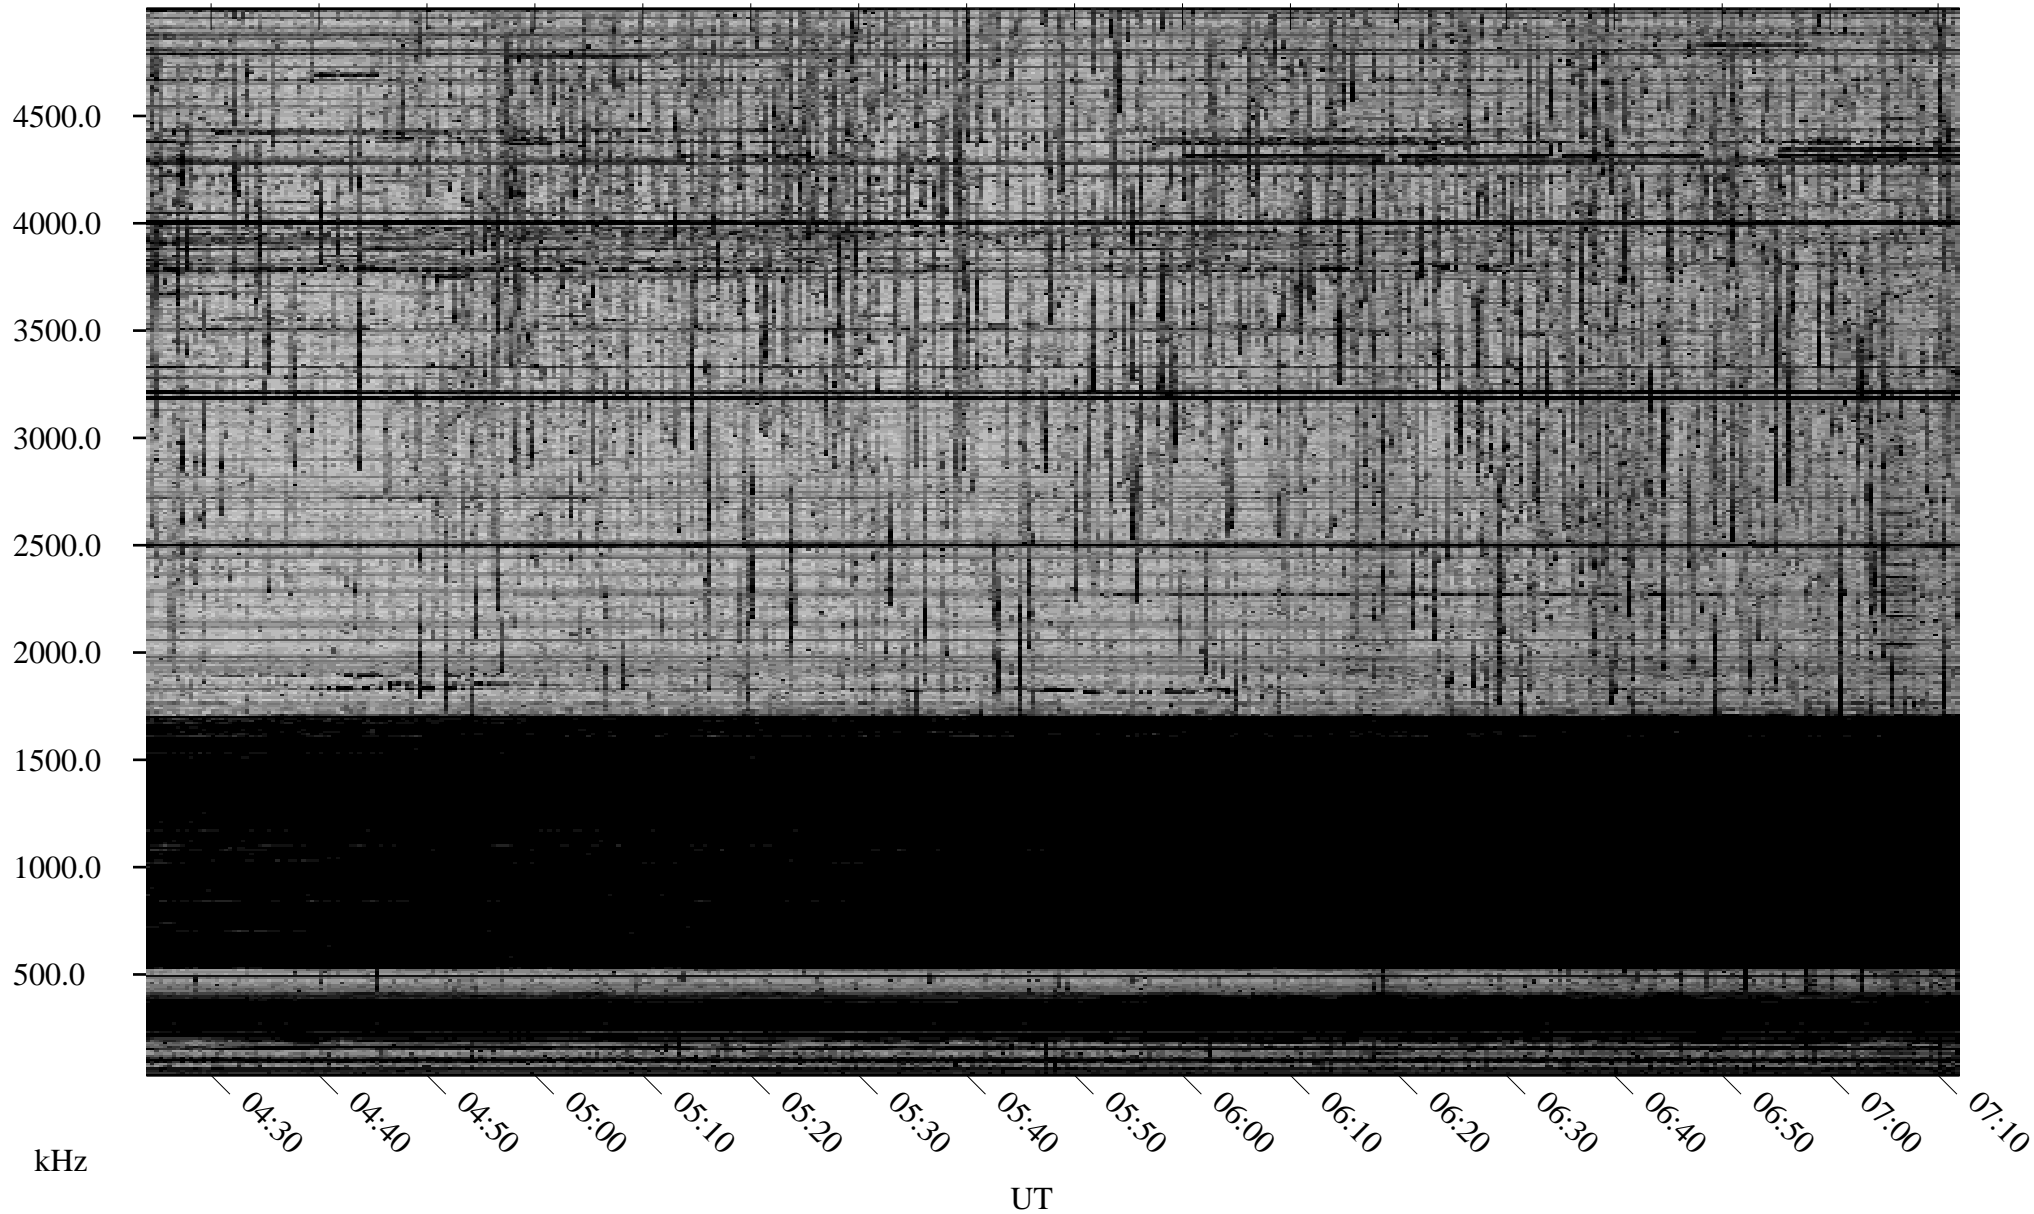

11/27/2006 Churchill, Manitoba

Linear Scale Black = 161 White = 15

CH06331L.R00m max_12

Page 1

11/27/2006 Churchill, Manitoba

Linear Scale Black = 161 White = 15

CH06331L.R00m max_12

Page 2

11/28/2006 Churchill, Manitoba

Linear Scale Black = 161 White = 15

CH06331L.R00m max_12

Page 3

11/28/2006 Churchill, Manitoba

Linear Scale Black = 161 White = 15

CH06331L.R00m max_12

Page 4

11/28/2006 Churchill, Manitoba

Linear Scale Black = 161 White = 15

CH06331L.R00m max_12

Page 5

11/28/2006 Churchill, Manitoba

Linear Scale Black = 161 White = 15

CH06331L.R00m max_12

Page 6

11/28/2006 Churchill, Manitoba

Linear Scale Black = 161 White = 15

CH06331L.R00m max_12

Page 7

11/28/2006 Churchill, Manitoba

Linear Scale Black = 161 White = 15

CH06331L.R00m max_12

Page 8