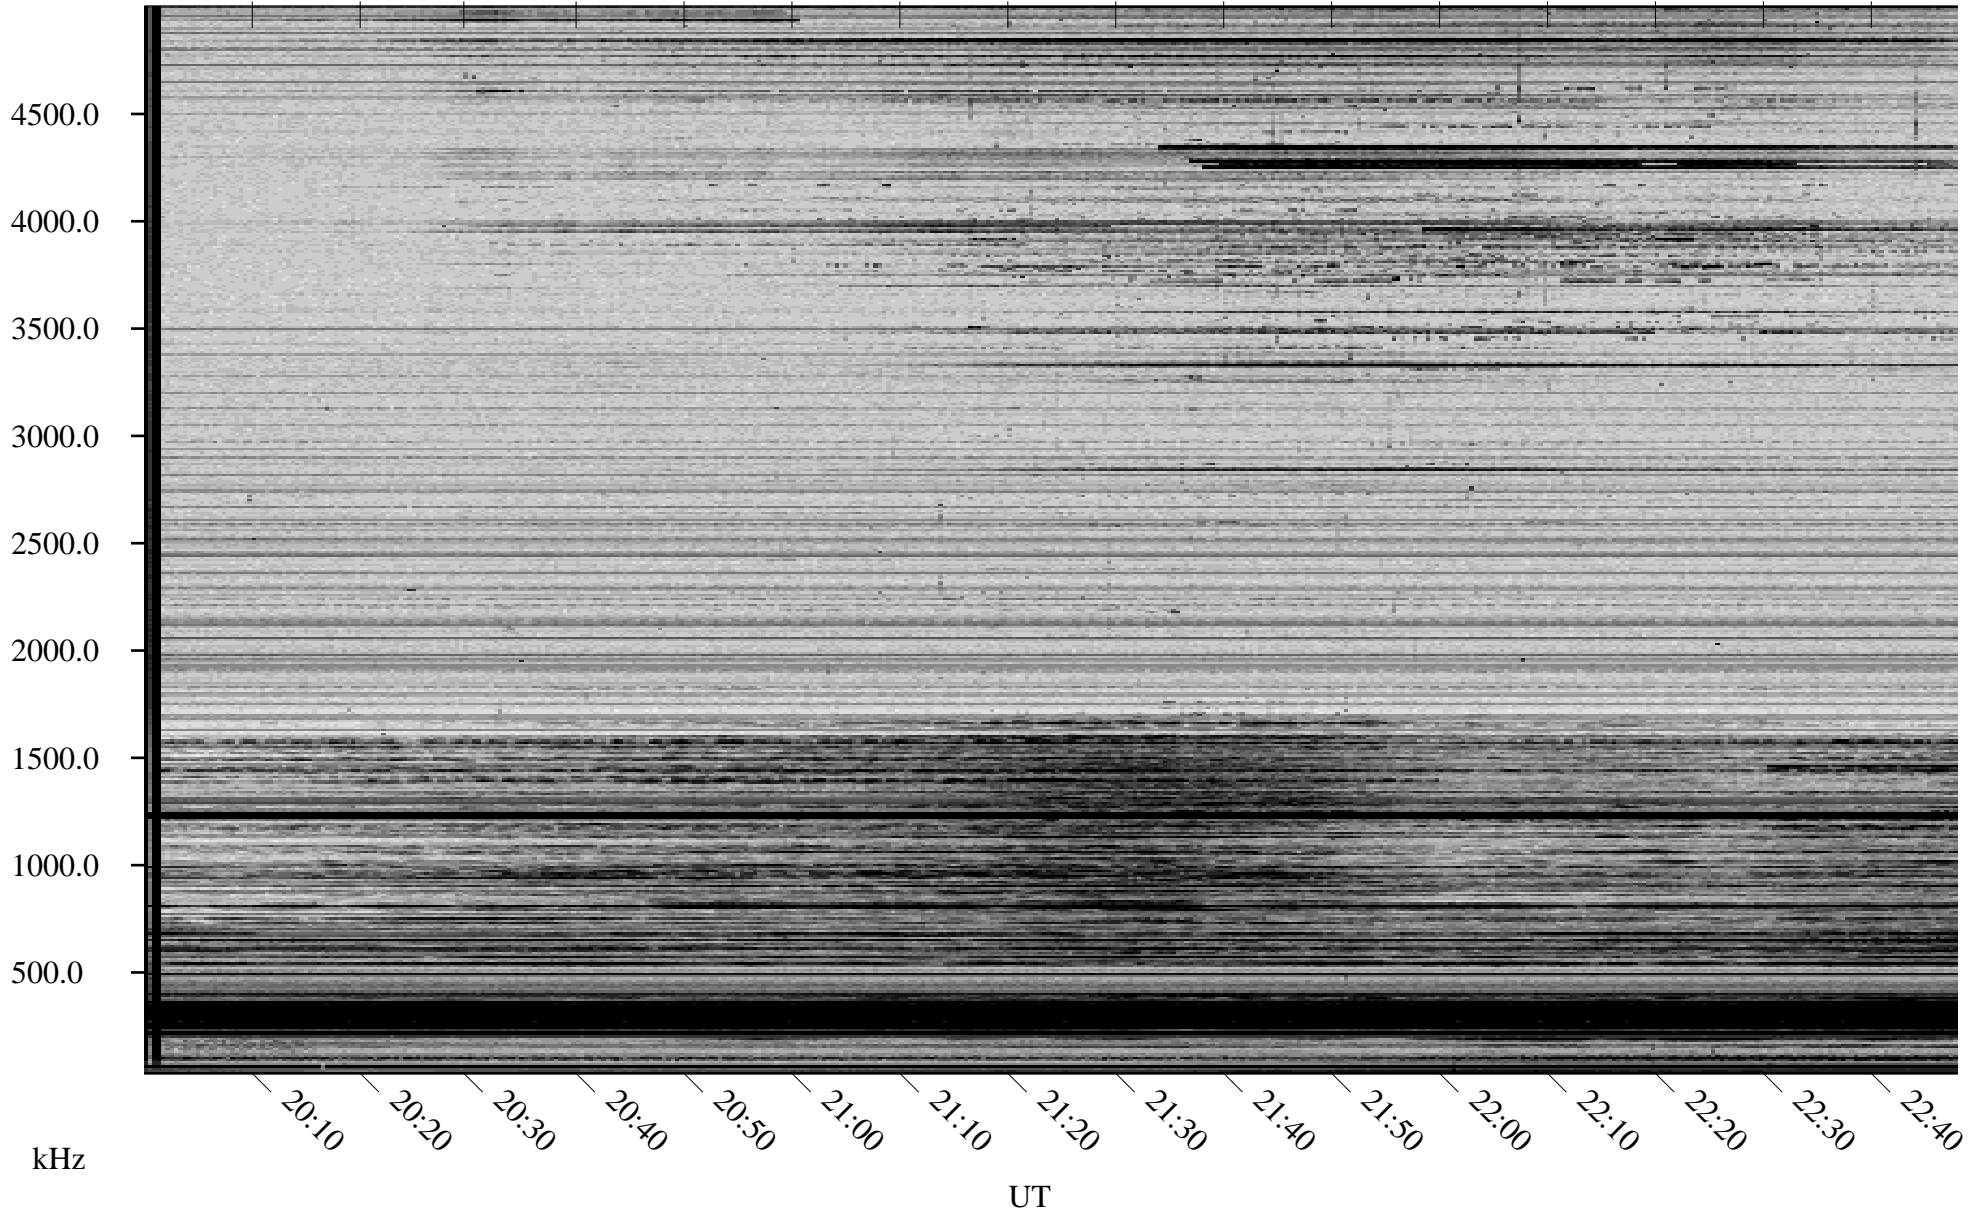

11/28/2006 Churchill, Manitoba

Linear Scale Black = 161 White = 15

CH06332L.R00m max_12

Page 1

11/28/2006 Churchill, Manitoba

Linear Scale Black = 161 White = 15

CH06332L.R00m max_12

Page 2

11/29/2006 Churchill, Manitoba

Linear Scale Black = 161 White = 15

CH06332L.R00m max_12

Page 3

11/29/2006 Churchill, Manitoba

Linear Scale Black = 161 White = 15

CH06332L.R00m max_12

Page 4

11/29/2006 Churchill, Manitoba

Linear Scale Black = 161 White = 15

CH06332L.R00m max_12

Page 5

11/29/2006 Churchill, Manitoba

Linear Scale Black = 161 White = 15

CH06332L.R00m max_12

Page 6

11/29/2006 Churchill, Manitoba

Linear Scale Black = 161 White = 15

CH06332L.R00m max_12

Page 7

11/29/2006 Churchill, Manitoba

Linear Scale Black = 161 White = 15

CH06332L.R00m max_12

Page 8