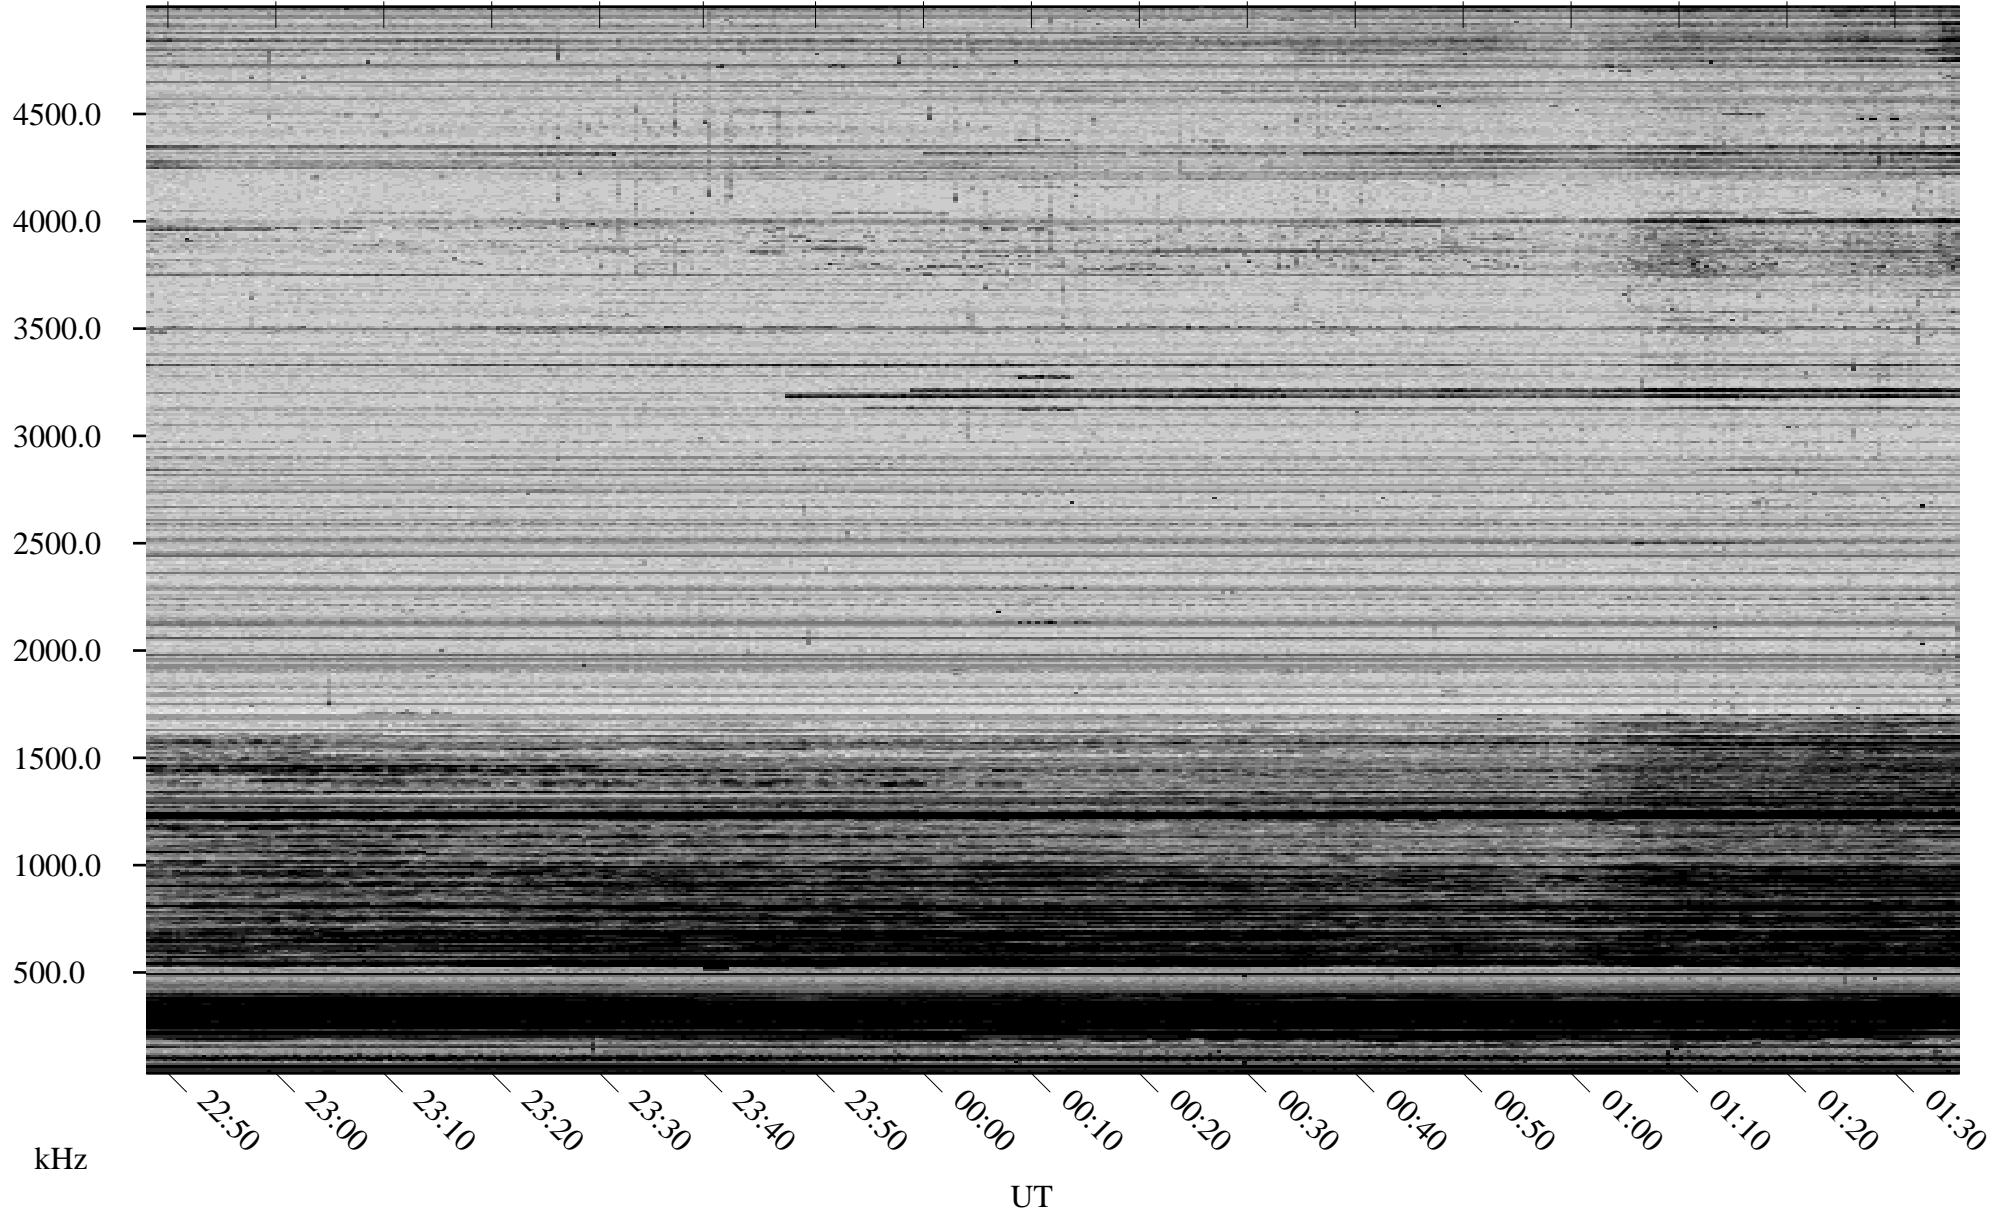

11/28/2006 Churchill, Manitoba

Linear Scale Black = 161 White = 15

CH06332L.R00m max_12

Page 1

11/28/2006 Churchill, Manitoba

Linear Scale Black = 161 White = 15

CH06332L.R00m max_12

Page 2

11/29/2006 Churchill, Manitoba

Linear Scale Black = 161 White = 15

CH06332L.R00m max_12

Page 3

11/29/2006 Churchill, Manitoba

Linear Scale Black = 161 White = 15

CH06332L.R00m max_12

Page 4

11/29/2006 Churchill, Manitoba

Linear Scale Black = 161 White = 15

CH06332L.R00m max_12

Page 5

11/29/2006 Churchill, Manitoba

Linear Scale Black = 161 White = 15

CH06332L.R00m max_12

Page 6

11/29/2006 Churchill, Manitoba

Linear Scale Black = 161 White = 15

CH06332L.R00m max_12

Page 7

11/29/2006 Churchill, Manitoba

Linear Scale Black = 161 White = 15

CH06332L.R00m max_12

Page 8