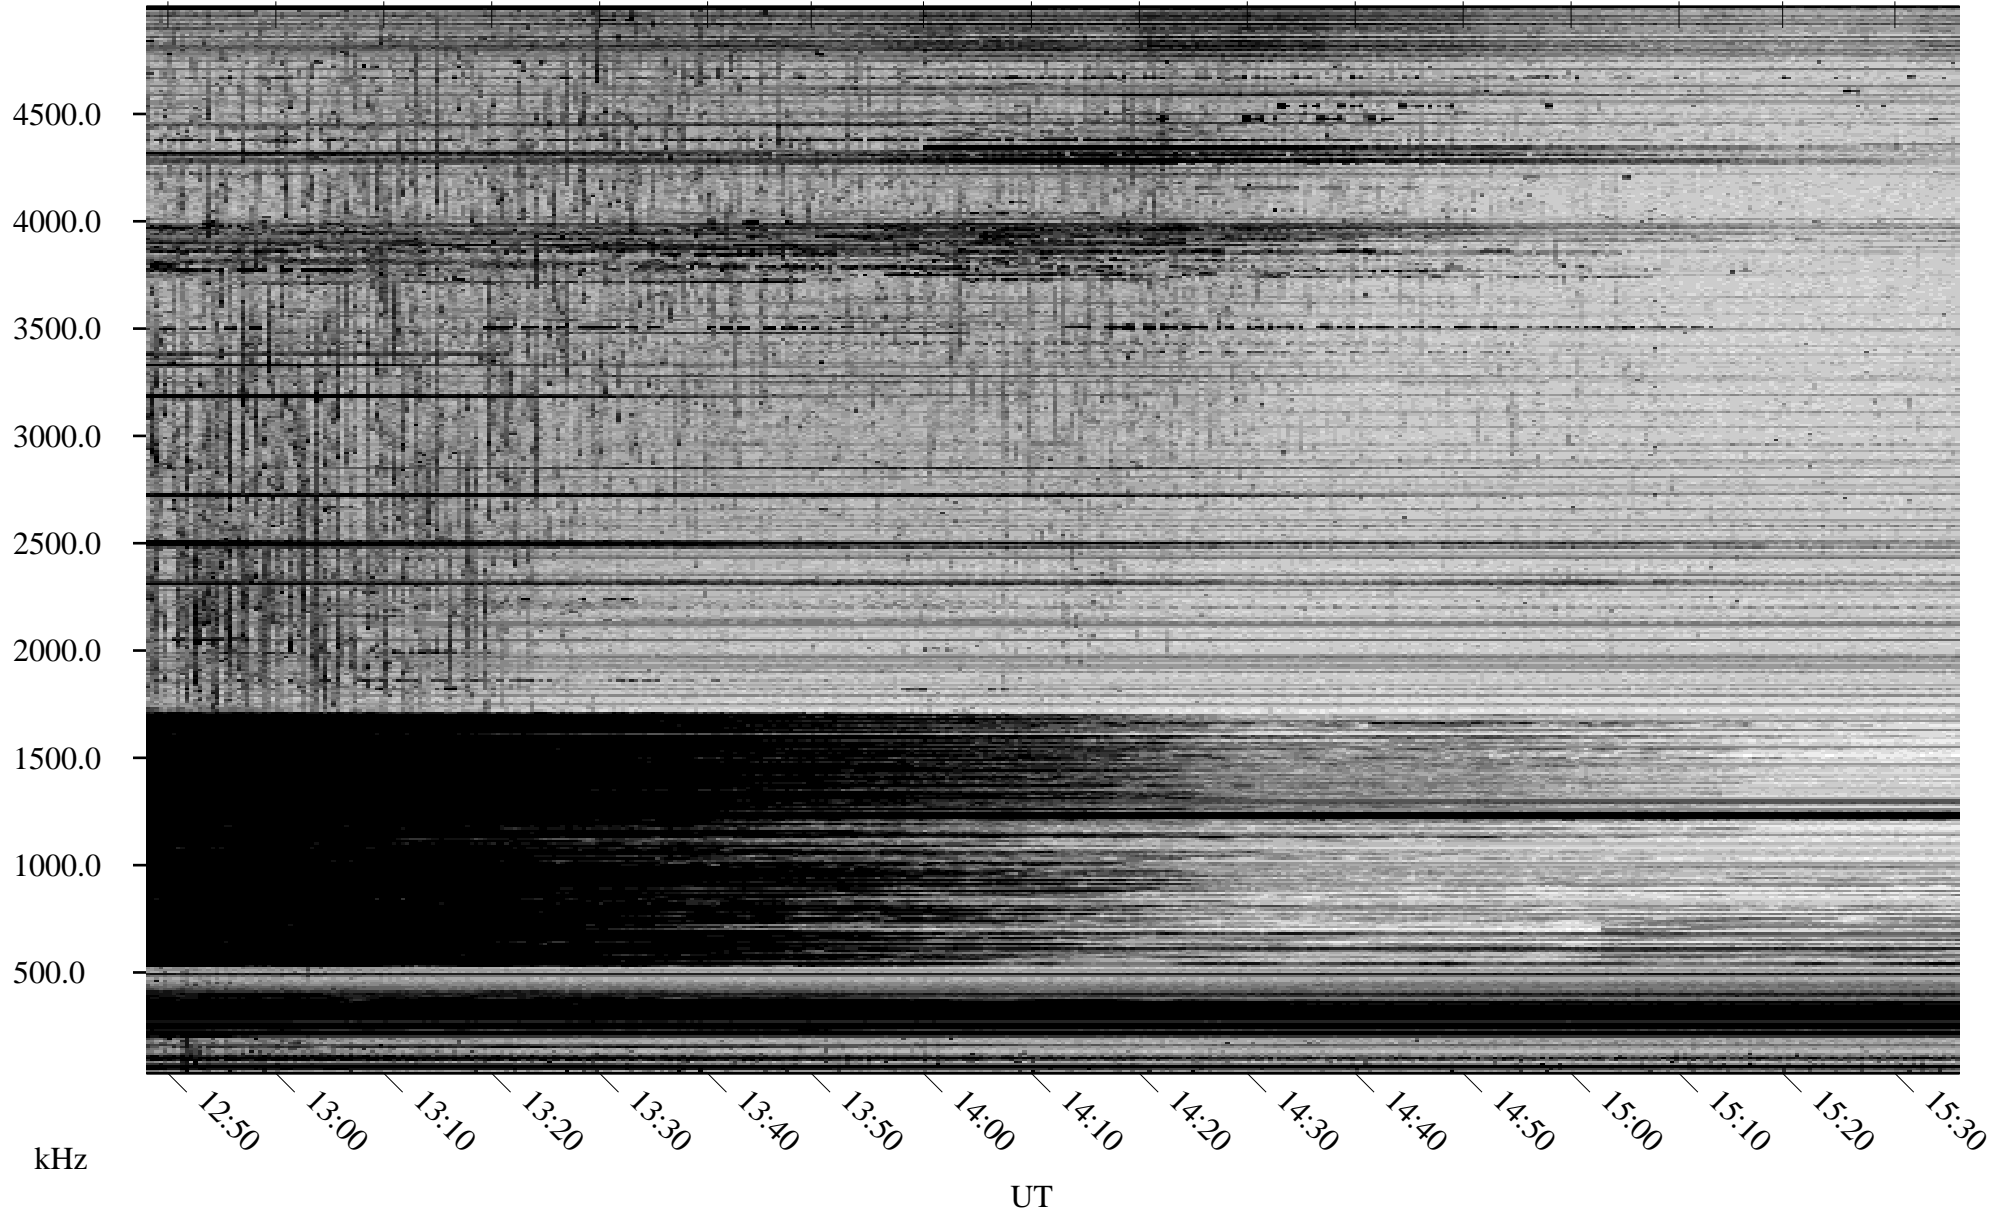

11/28/2006 Churchill, Manitoba

Linear Scale Black = 161 White = 15

CH06332L.R00m max_12

Page 1

11/28/2006 Churchill, Manitoba

Linear Scale Black = 161 White = 15

CH06332L.R00m max_12

Page 2

11/29/2006 Churchill, Manitoba

Linear Scale Black = 161 White = 15

CH06332L.R00m max_12

Page 3

11/29/2006 Churchill, Manitoba

Linear Scale Black = 161 White = 15

CH06332L.R00m max_12

Page 4

11/29/2006 Churchill, Manitoba

Linear Scale Black = 161 White = 15

CH06332L.R00m max_12

Page 5

11/29/2006 Churchill, Manitoba

Linear Scale Black = 161 White = 15

CH06332L.R00m max_12

Page 6

11/29/2006 Churchill, Manitoba

Linear Scale Black = 161 White = 15

CH06332L.R00m max_12

Page 7

11/29/2006 Churchill, Manitoba

Linear Scale Black = 161 White = 15

CH06332L.R00m max_12

Page 8