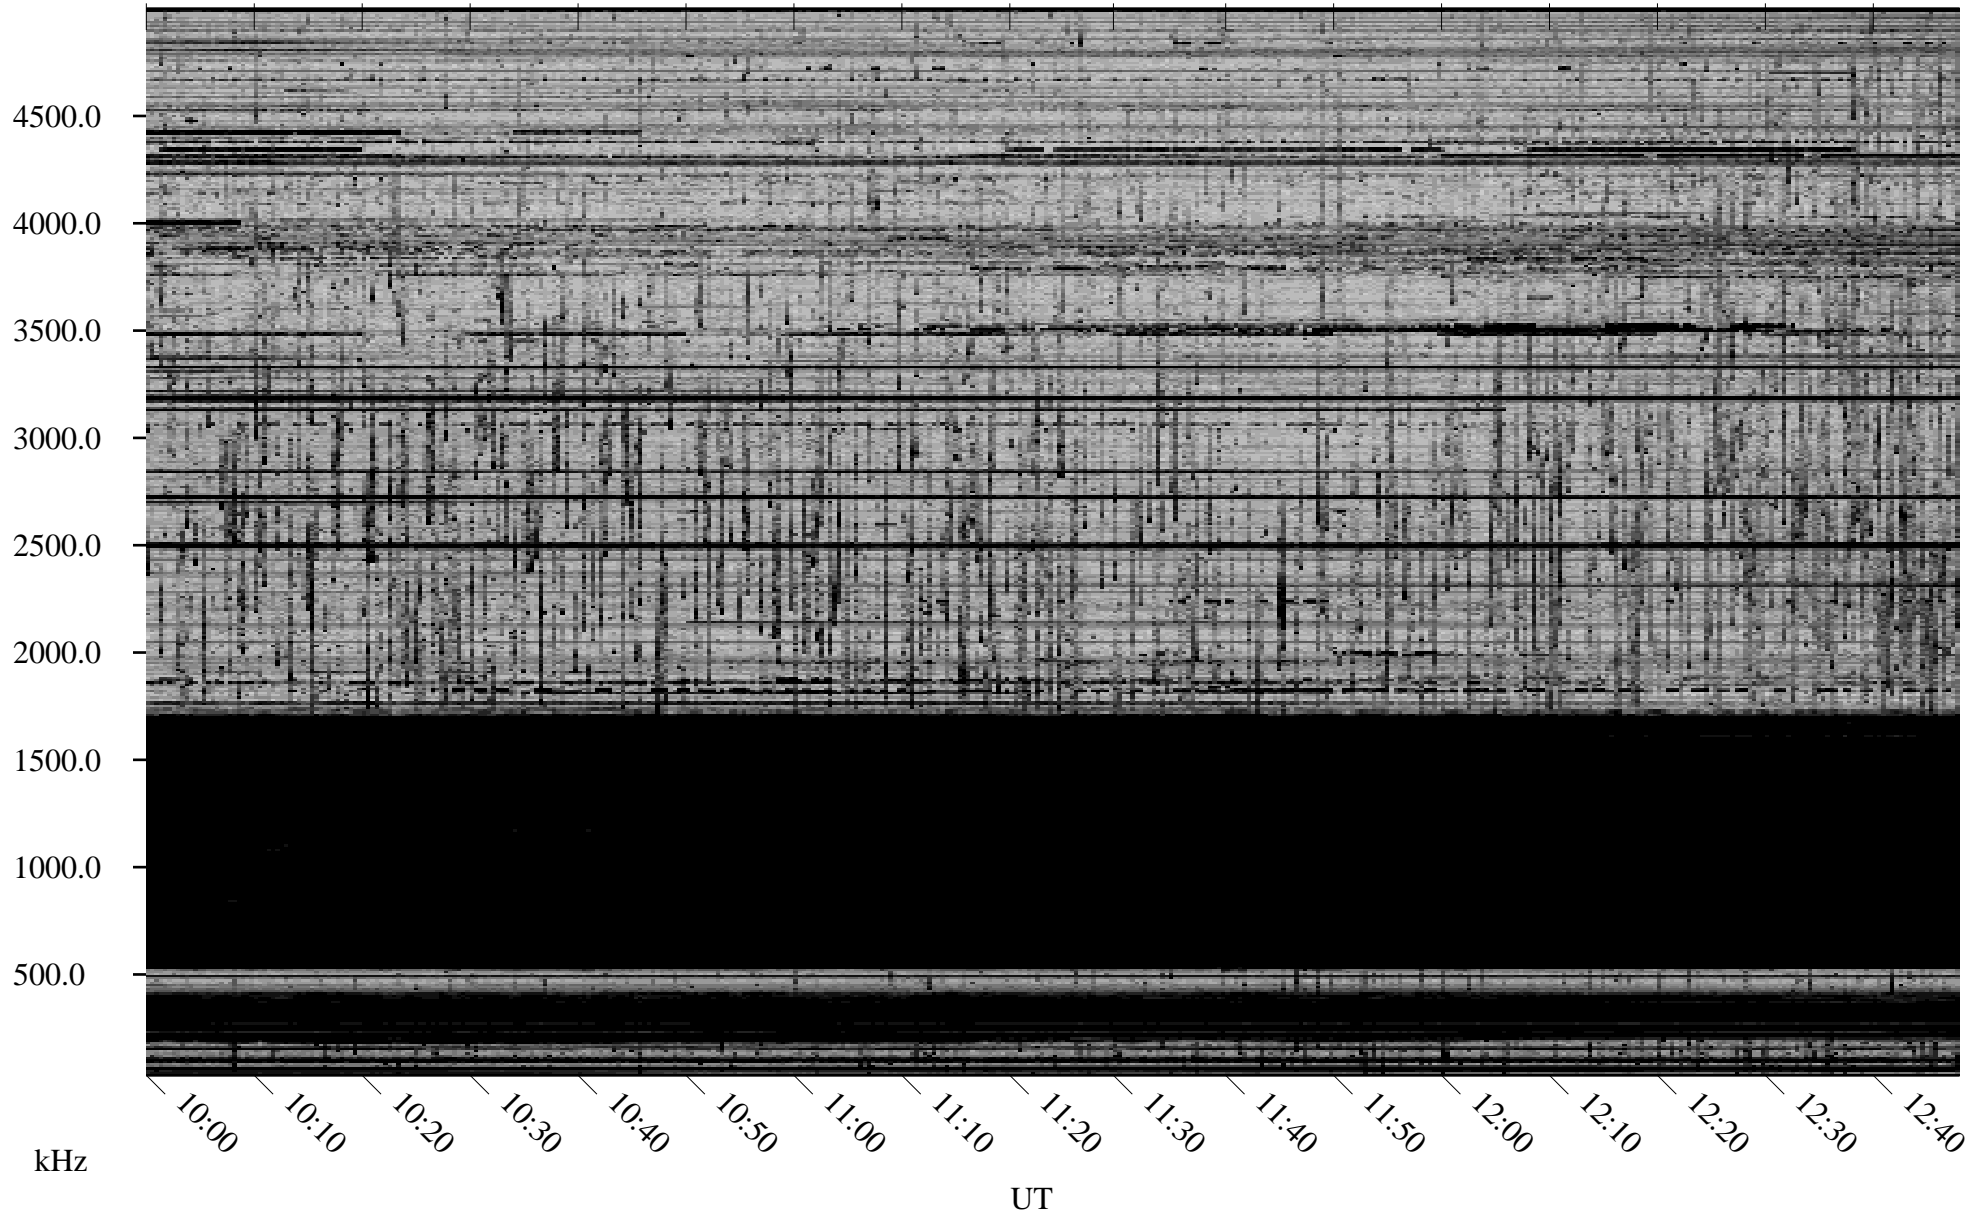

11/28/2006 Churchill, Manitoba

Linear Scale Black = 161 White = 15

CH06332L.R00m max_12

Page 1

11/28/2006 Churchill, Manitoba

Linear Scale Black = 161 White = 15

CH06332L.R00m max_12

Page 2

11/29/2006 Churchill, Manitoba

Linear Scale Black = 161 White = 15

CH06332L.R00m max_12

Page 3

11/29/2006 Churchill, Manitoba

Linear Scale Black = 161 White = 15

CH06332L.R00m max_12

Page 4

11/29/2006 Churchill, Manitoba

Linear Scale Black = 161 White = 15

CH06332L.R00m max_12

Page 5

11/29/2006 Churchill, Manitoba

Linear Scale Black = 161 White = 15

CH06332L.R00m max_12

Page 6

11/29/2006 Churchill, Manitoba

Linear Scale Black = 161 White = 15

CH06332L.R00m max_12

Page 7

11/29/2006 Churchill, Manitoba

Linear Scale Black = 161 White = 15

CH06332L.R00m max_12

Page 8