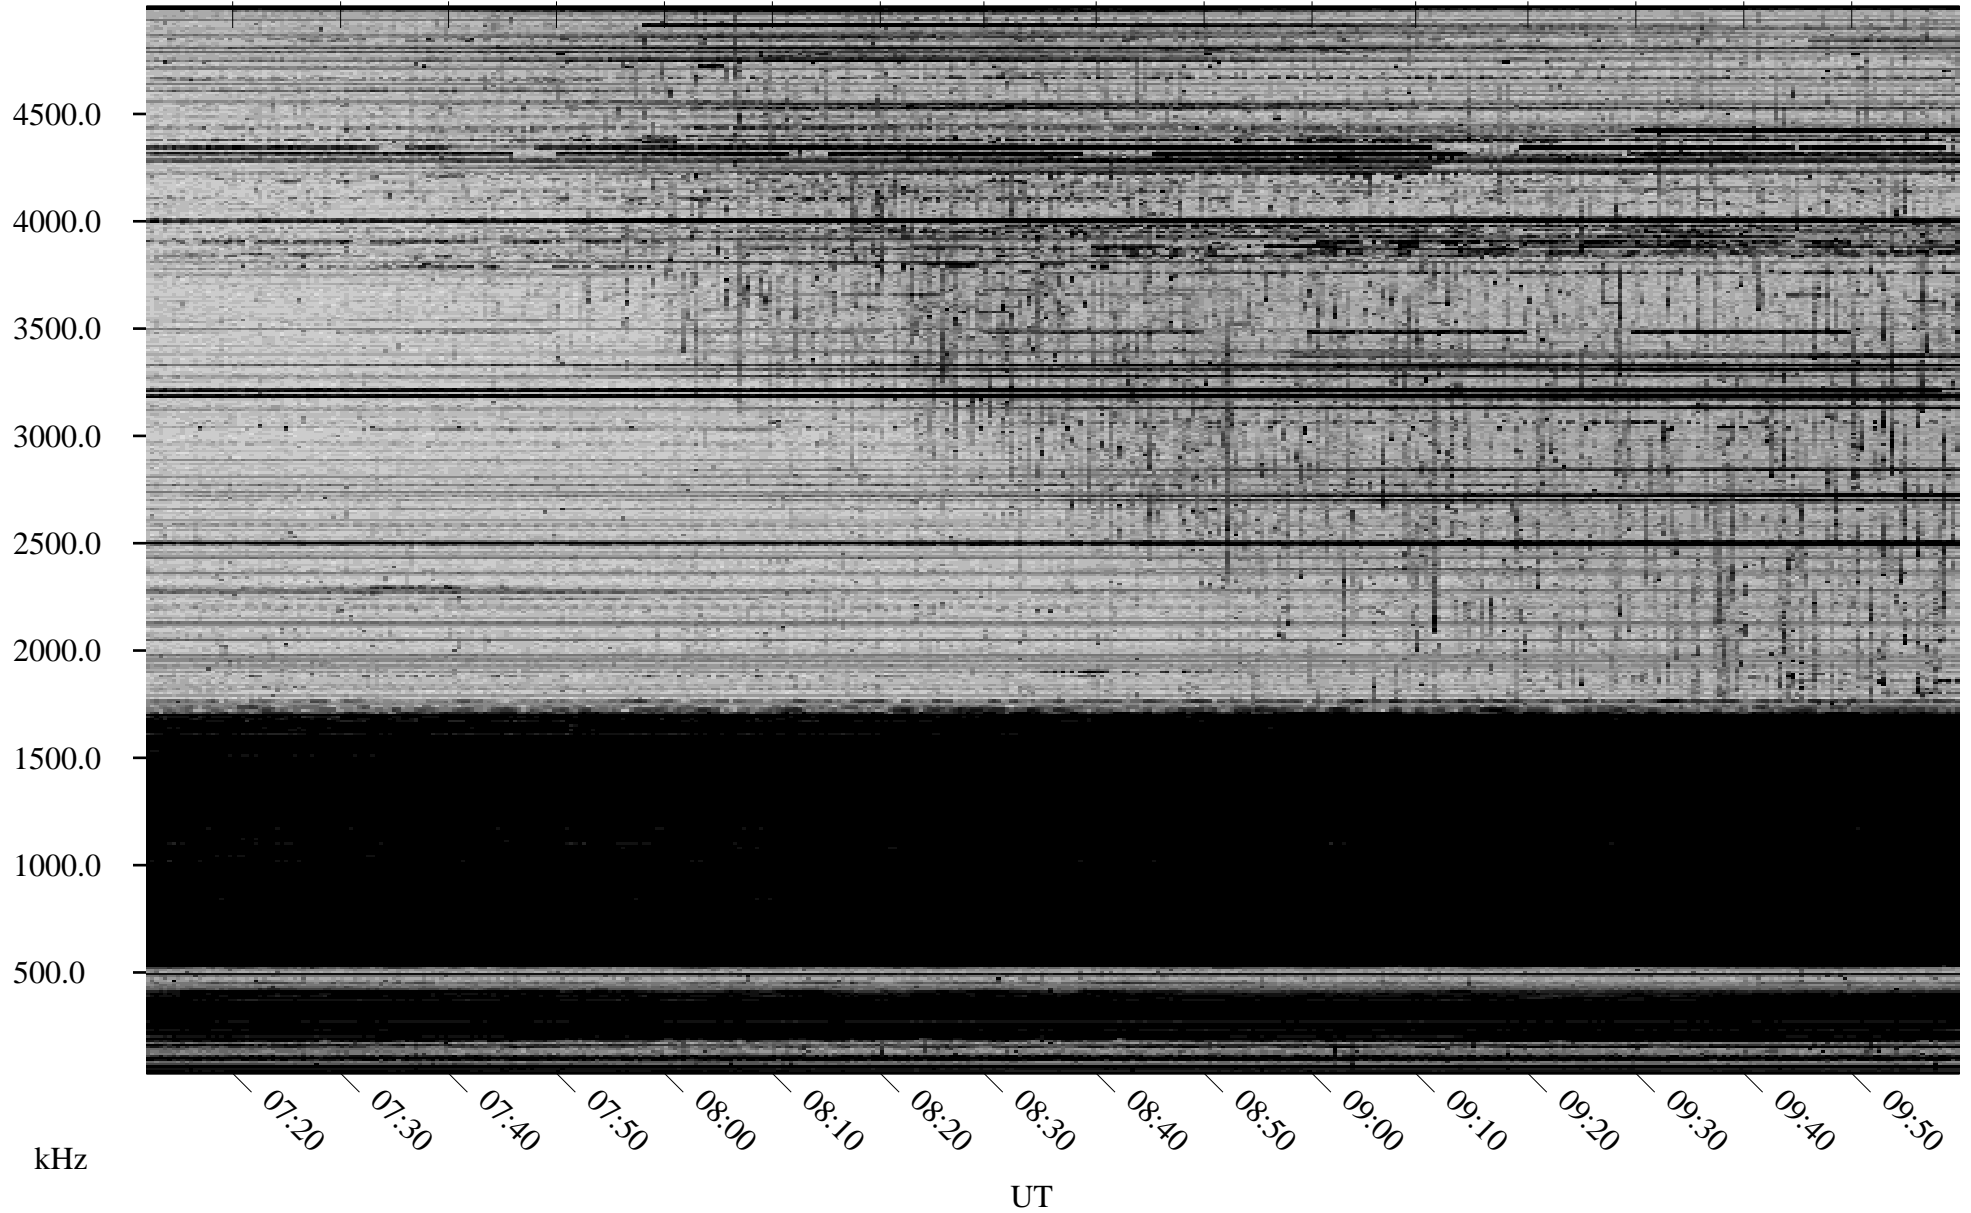

11/28/2006 Churchill, Manitoba

Linear Scale Black = 161 White = 15

CH06332L.R00m max_12

Page 1

11/28/2006 Churchill, Manitoba

Linear Scale Black = 161 White = 15

CH06332L.R00m max_12

Page 2

11/29/2006 Churchill, Manitoba

Linear Scale Black = 161 White = 15

CH06332L.R00m max_12

Page 3

11/29/2006 Churchill, Manitoba

Linear Scale Black = 161 White = 15

CH06332L.R00m max_12

Page 4

11/29/2006 Churchill, Manitoba

Linear Scale Black = 161 White = 15

CH06332L.R00m max_12

Page 5

11/29/2006 Churchill, Manitoba

Linear Scale Black = 161 White = 15

CH06332L.R00m max_12

Page 6

11/29/2006 Churchill, Manitoba

Linear Scale Black = 161 White = 15

CH06332L.R00m max_12

Page 7

11/29/2006 Churchill, Manitoba

Linear Scale Black = 161 White = 15

CH06332L.R00m max_12

Page 8