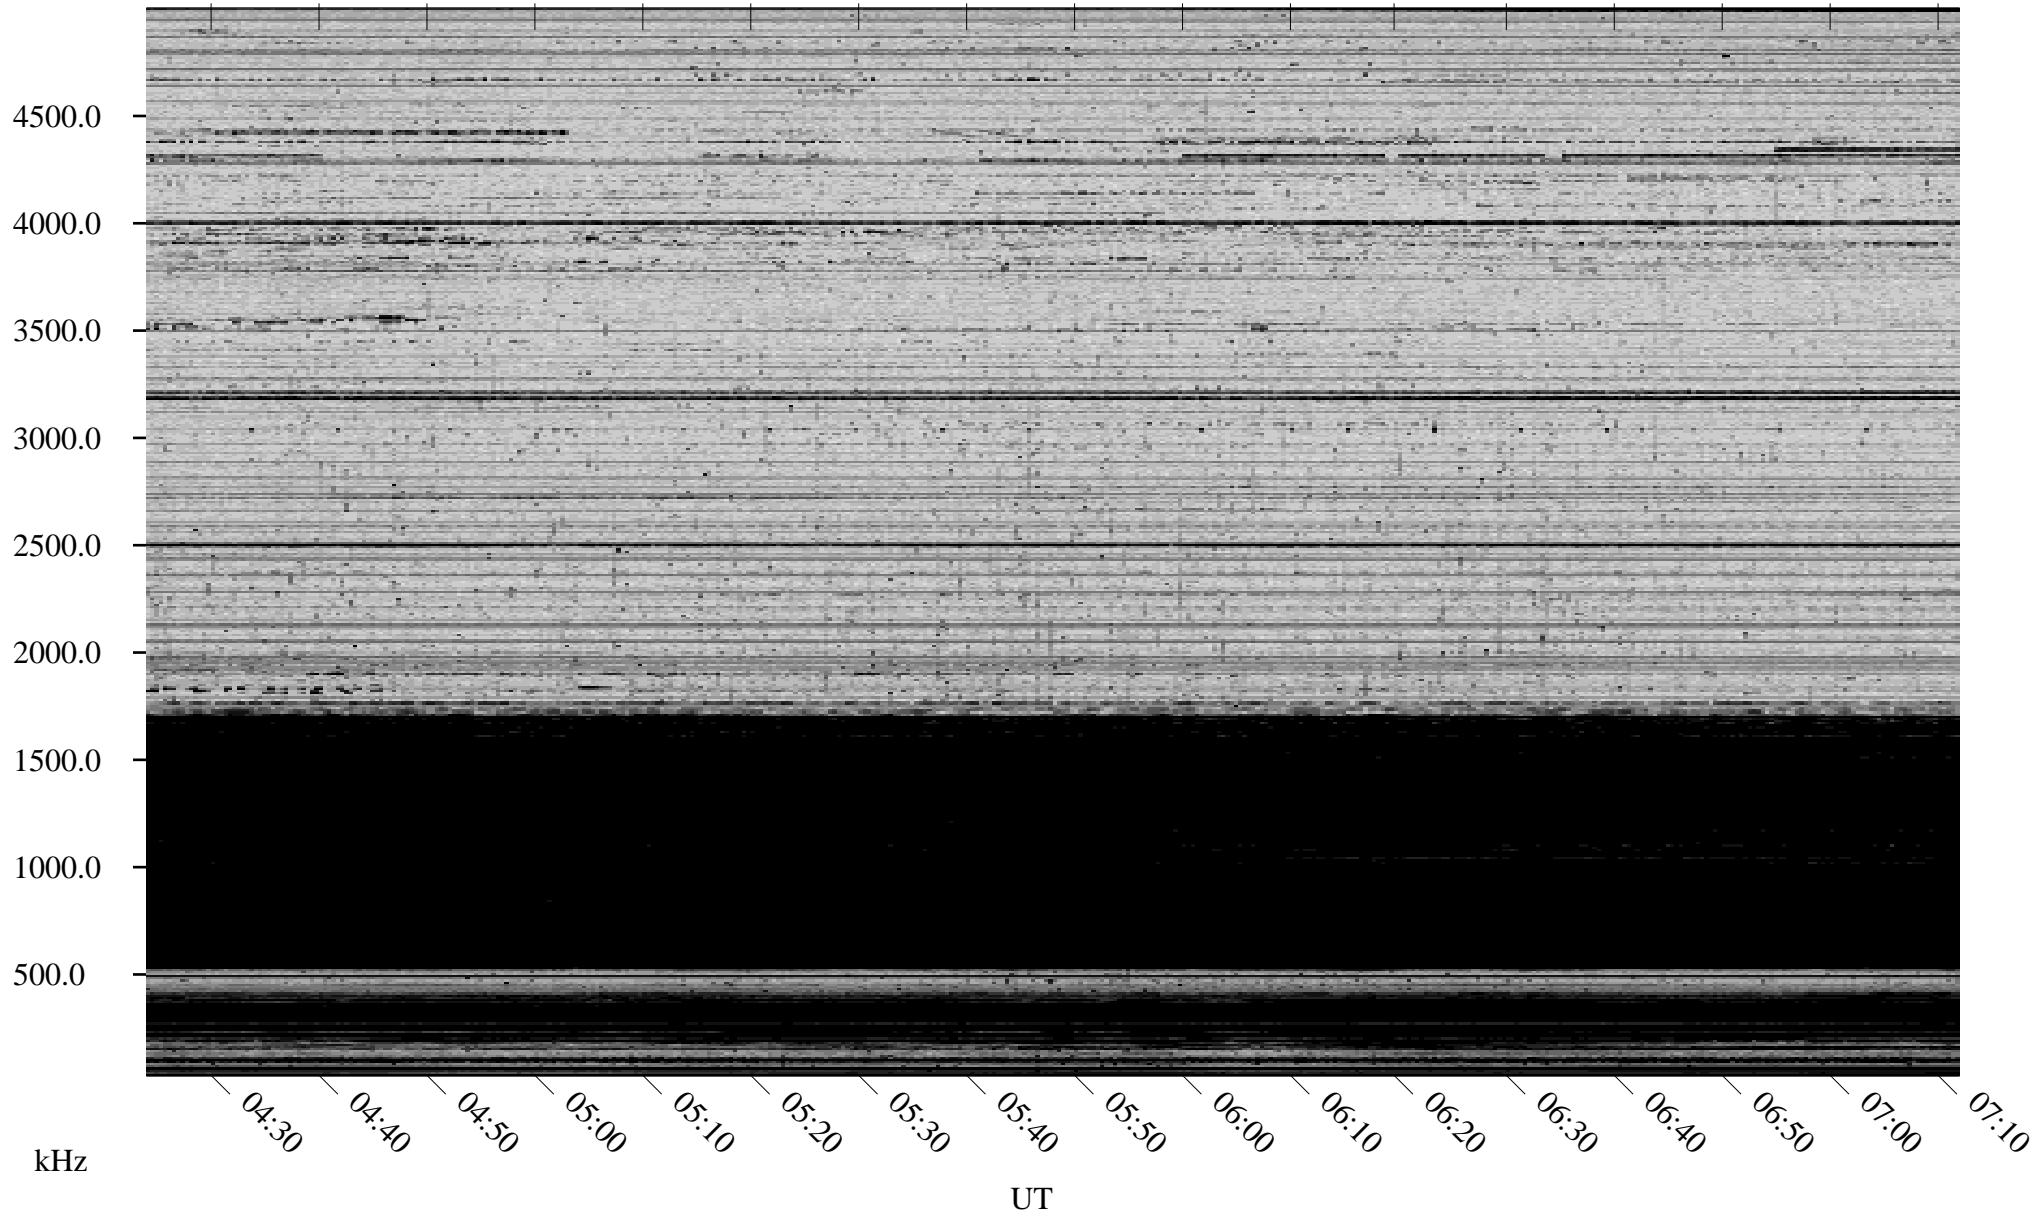

11/28/2006 Churchill, Manitoba

Linear Scale Black = 161 White = 15

CH06332L.R00m max_12

Page 1

11/28/2006 Churchill, Manitoba

Linear Scale Black = 161 White = 15

CH06332L.R00m max_12

Page 2

11/29/2006 Churchill, Manitoba

Linear Scale Black = 161 White = 15

CH06332L.R00m max_12

Page 3

11/29/2006 Churchill, Manitoba

Linear Scale Black = 161 White = 15

CH06332L.R00m max_12

Page 4

11/29/2006 Churchill, Manitoba

Linear Scale Black = 161 White = 15

CH06332L.R00m max_12

Page 5

11/29/2006 Churchill, Manitoba

Linear Scale Black = 161 White = 15

CH06332L.R00m max_12

Page 6

11/29/2006 Churchill, Manitoba

Linear Scale Black = 161 White = 15

CH06332L.R00m max_12

Page 7

11/29/2006 Churchill, Manitoba

Linear Scale Black = 161 White = 15

CH06332L.R00m max_12

Page 8