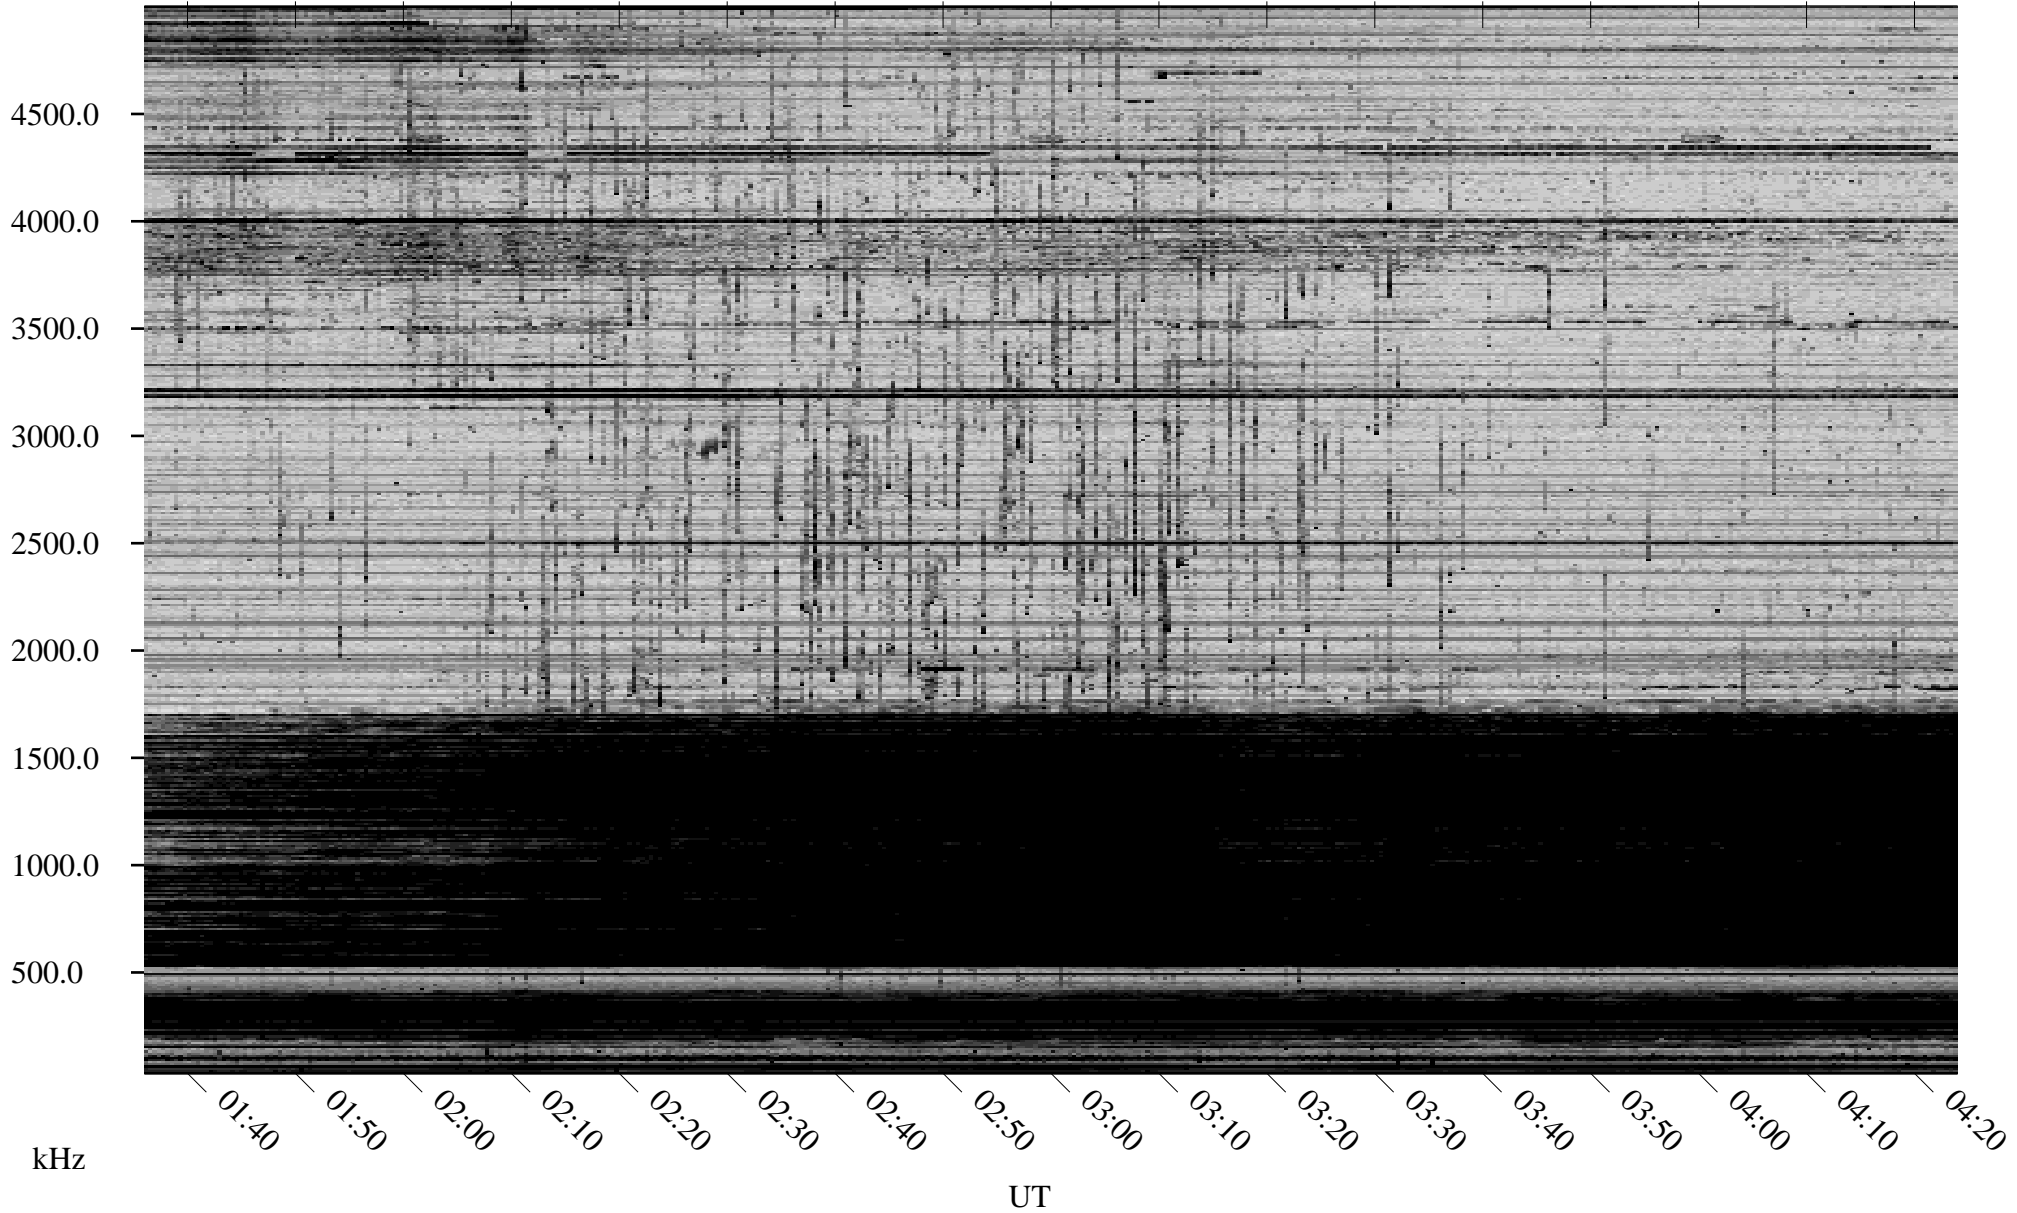

11/28/2006 Churchill, Manitoba

Linear Scale Black = 161 White = 15

CH06332L.R00m max_12

Page 1

11/28/2006 Churchill, Manitoba

Linear Scale Black = 161 White = 15

CH06332L.R00m max_12

Page 2

11/29/2006 Churchill, Manitoba

Linear Scale Black = 161 White = 15

CH06332L.R00m max_12

Page 3

11/29/2006 Churchill, Manitoba

Linear Scale Black = 161 White = 15

CH06332L.R00m max_12

Page 4

11/29/2006 Churchill, Manitoba

Linear Scale Black = 161 White = 15

CH06332L.R00m max_12

Page 5

11/29/2006 Churchill, Manitoba

Linear Scale Black = 161 White = 15

CH06332L.R00m max_12

Page 6

11/29/2006 Churchill, Manitoba

Linear Scale Black = 161 White = 15

CH06332L.R00m max_12

Page 7

11/29/2006 Churchill, Manitoba

Linear Scale Black = 161 White = 15

CH06332L.R00m max_12

Page 8