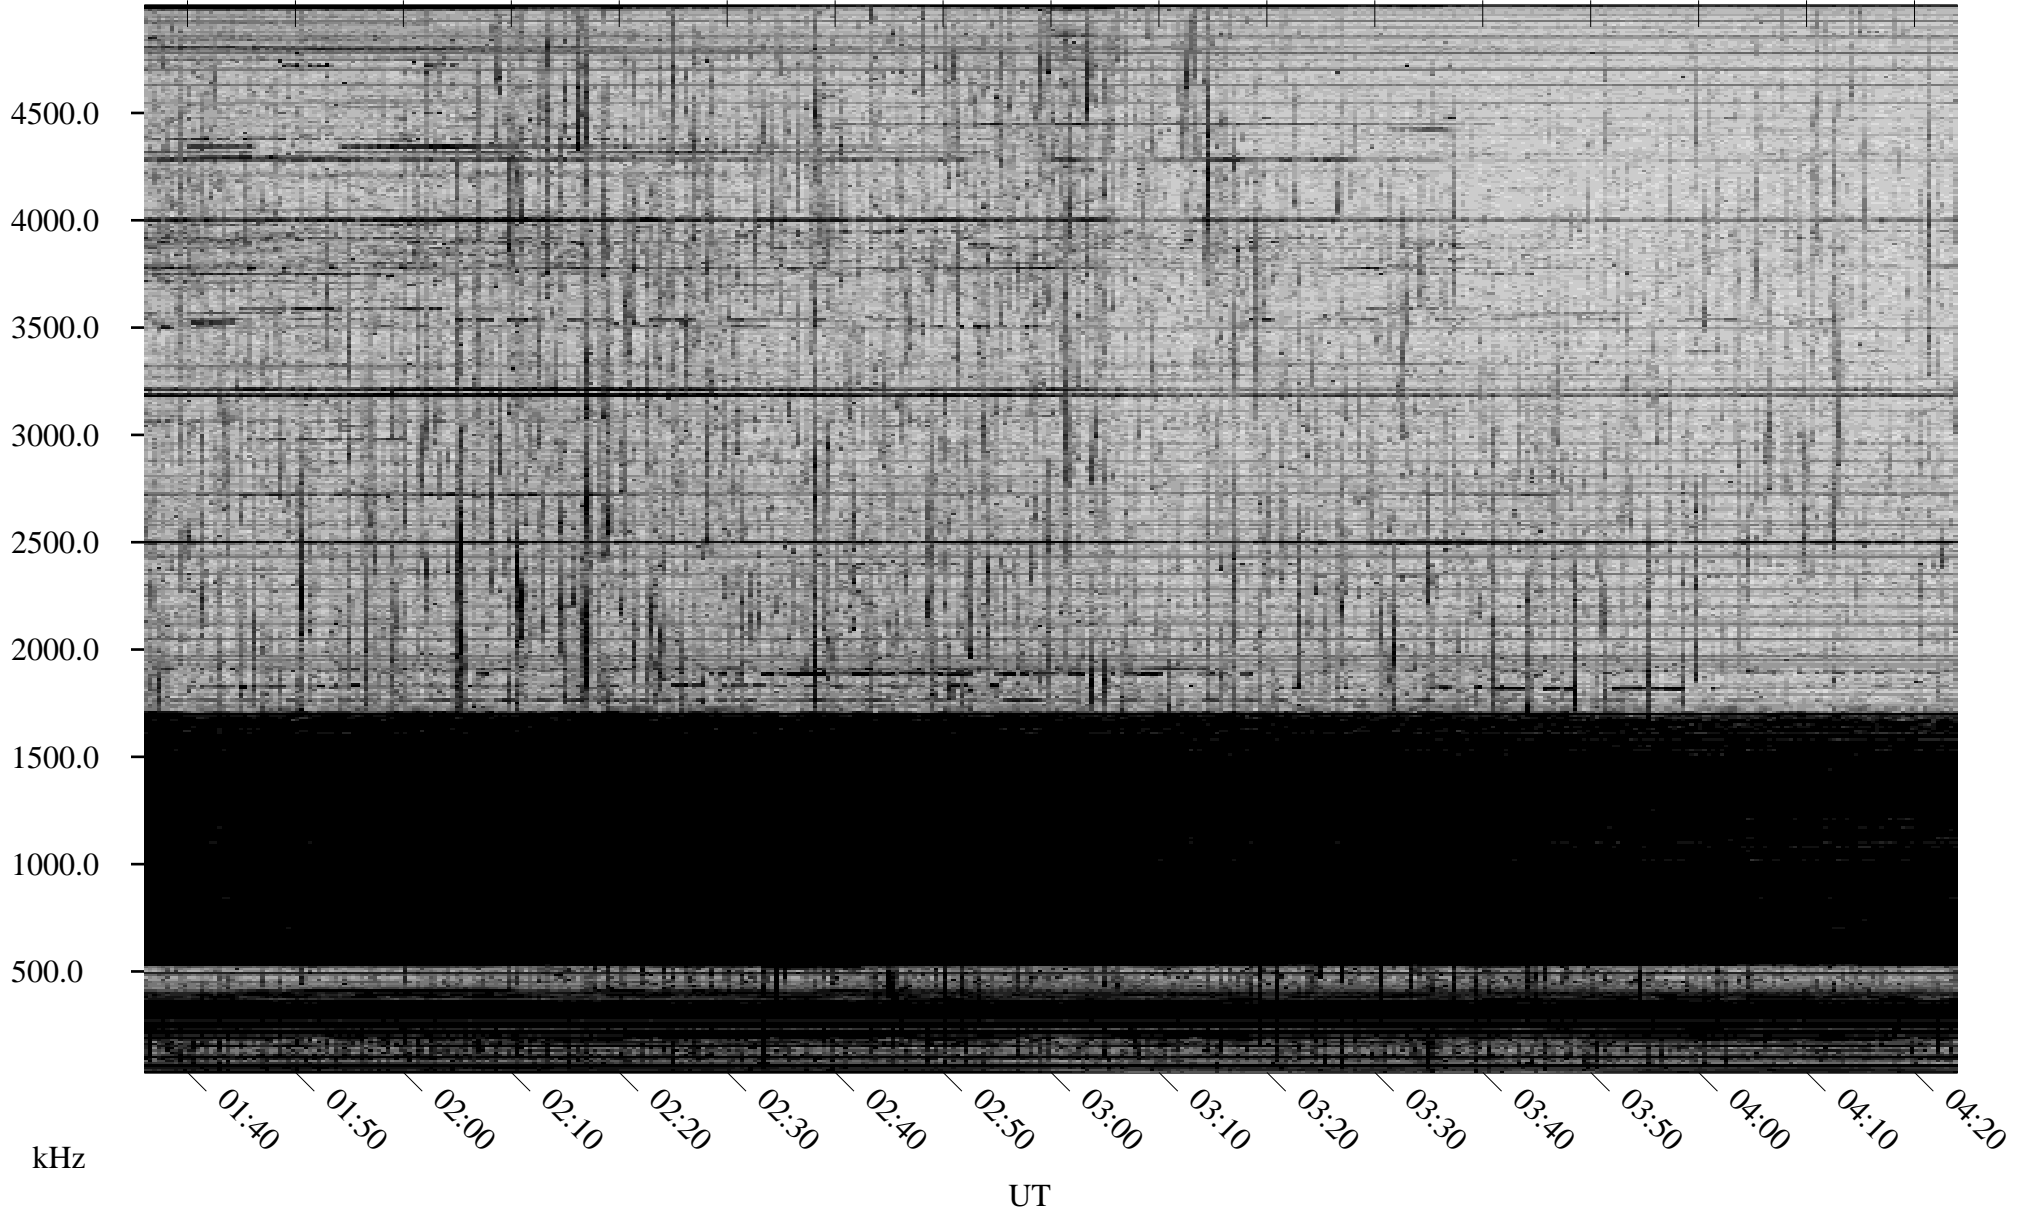

11/29/2006 Churchill, Manitoba

Linear Scale Black = 161 White = 15

CH06333L.R00m max_12

Page 1

11/29/2006 Churchill, Manitoba

Linear Scale Black = 161 White = 15

CH06333L.R00m max_12

Page 2

11/30/2006 Churchill, Manitoba

Linear Scale Black = 161 White = 15

CH06333L.R00m max_12

Page 3

11/30/2006 Churchill, Manitoba

Linear Scale Black = 161 White = 15

CH06333L.R00m max_12

Page 4

11/30/2006 Churchill, Manitoba

Linear Scale Black = 161 White = 15

CH06333L.R00m max_12

Page 5

11/30/2006 Churchill, Manitoba

Linear Scale Black = 161 White = 15

CH06333L.R00m max_12

Page 6

11/30/2006 Churchill, Manitoba

Linear Scale Black = 161 White = 15

CH06333L.R00m max_12

Page 7

11/30/2006 Churchill, Manitoba

Linear Scale Black = 161 White = 15

CH06333L.R00m max_12

Page 8