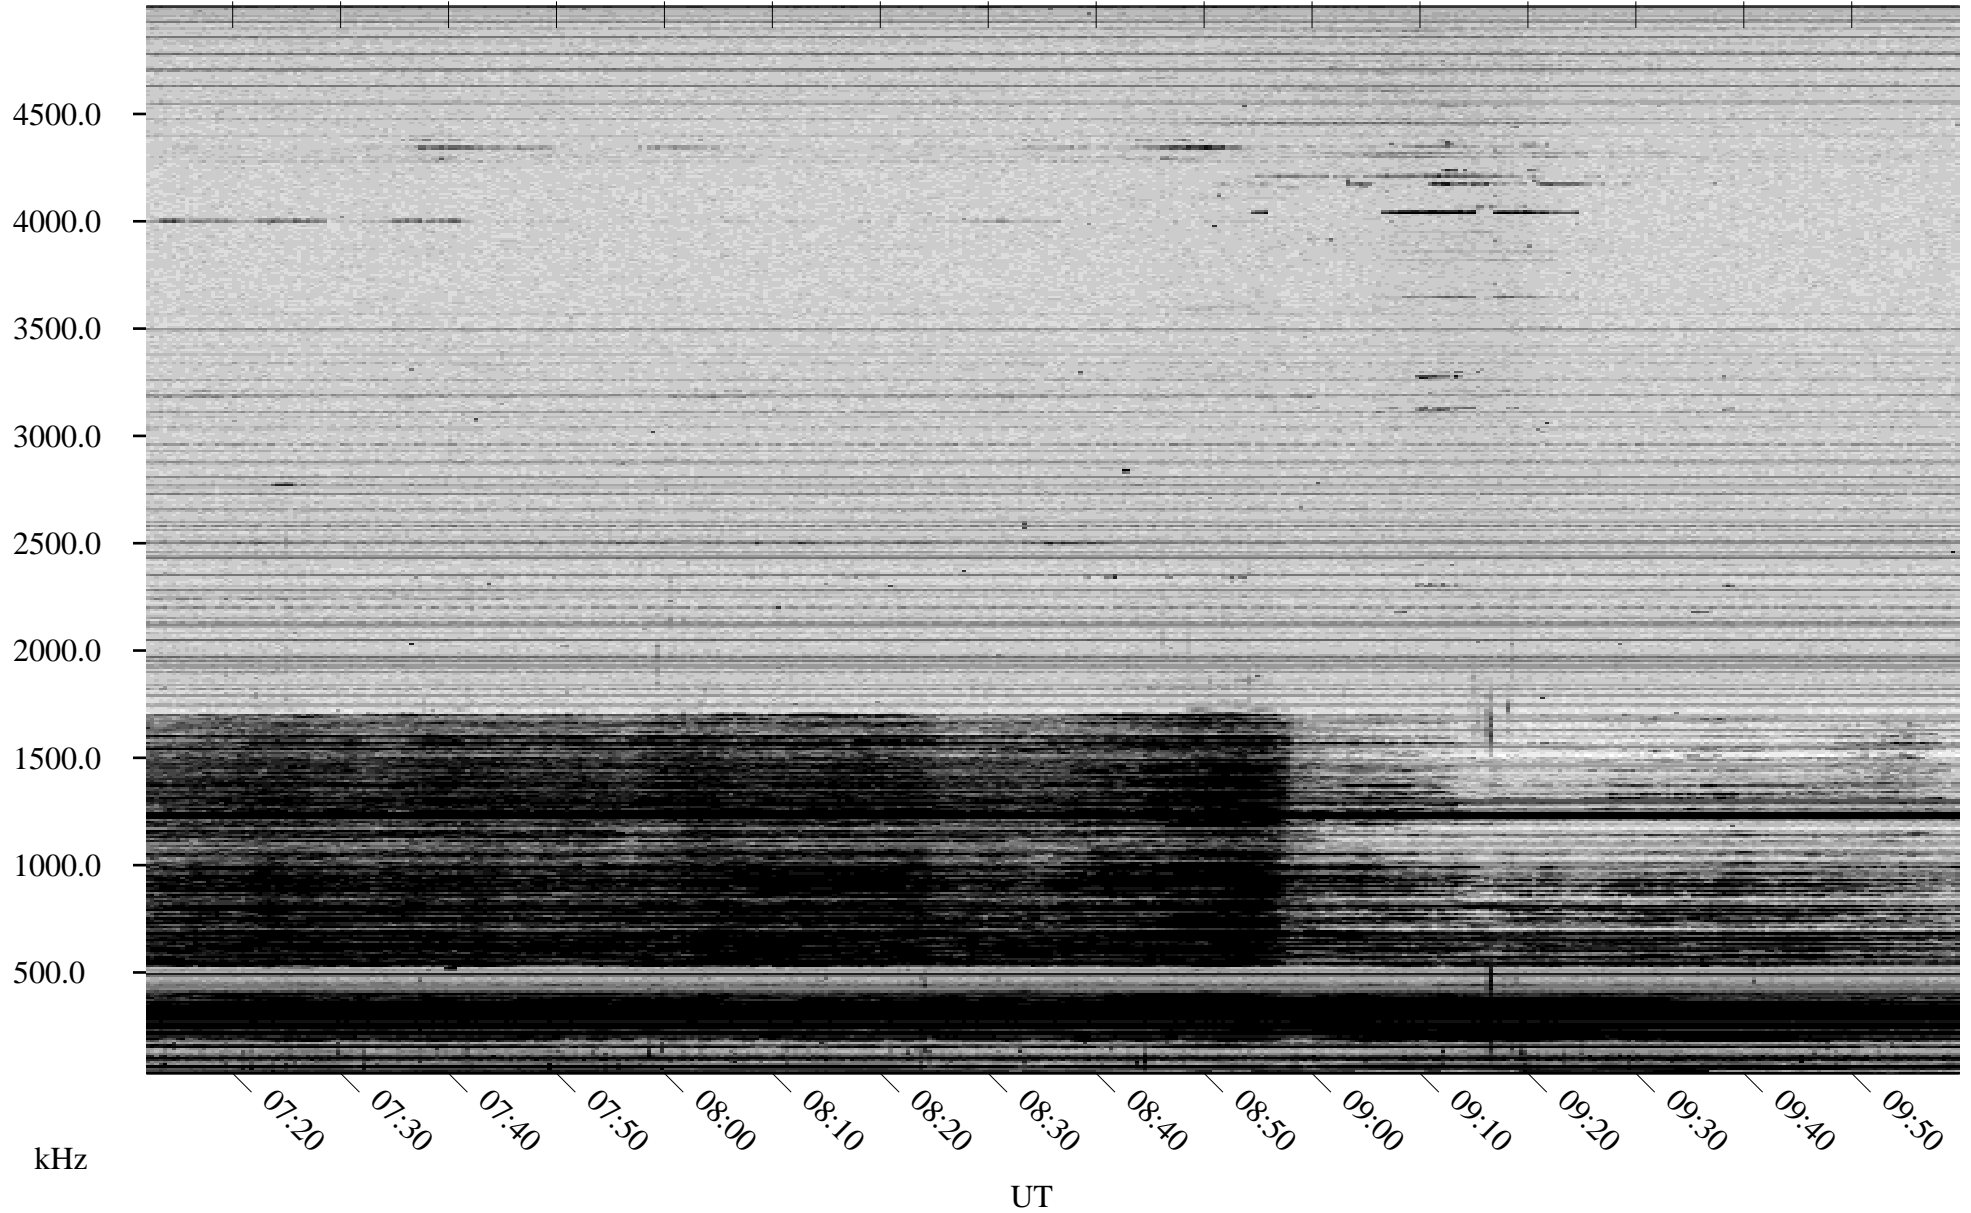

11/29/2006 Churchill, Manitoba

Linear Scale Black = 161 White = 15

CH06333L.R00m max_12

Page 1

11/29/2006 Churchill, Manitoba

Linear Scale Black = 161 White = 15

CH06333L.R00m max_12

Page 2

11/30/2006 Churchill, Manitoba

Linear Scale Black = 161 White = 15

CH06333L.R00m max_12

Page 3

11/30/2006 Churchill, Manitoba

Linear Scale Black = 161 White = 15

CH06333L.R00m max_12

Page 4

11/30/2006 Churchill, Manitoba

Linear Scale Black = 161 White = 15

CH06333L.R00m max_12

Page 5

11/30/2006 Churchill, Manitoba

Linear Scale Black = 161 White = 15

CH06333L.R00m max_12

Page 6

11/30/2006 Churchill, Manitoba

Linear Scale Black = 161 White = 15

CH06333L.R00m max_12

Page 7

11/30/2006 Churchill, Manitoba

Linear Scale Black = 161 White = 15

CH06333L.R00m max_12

Page 8