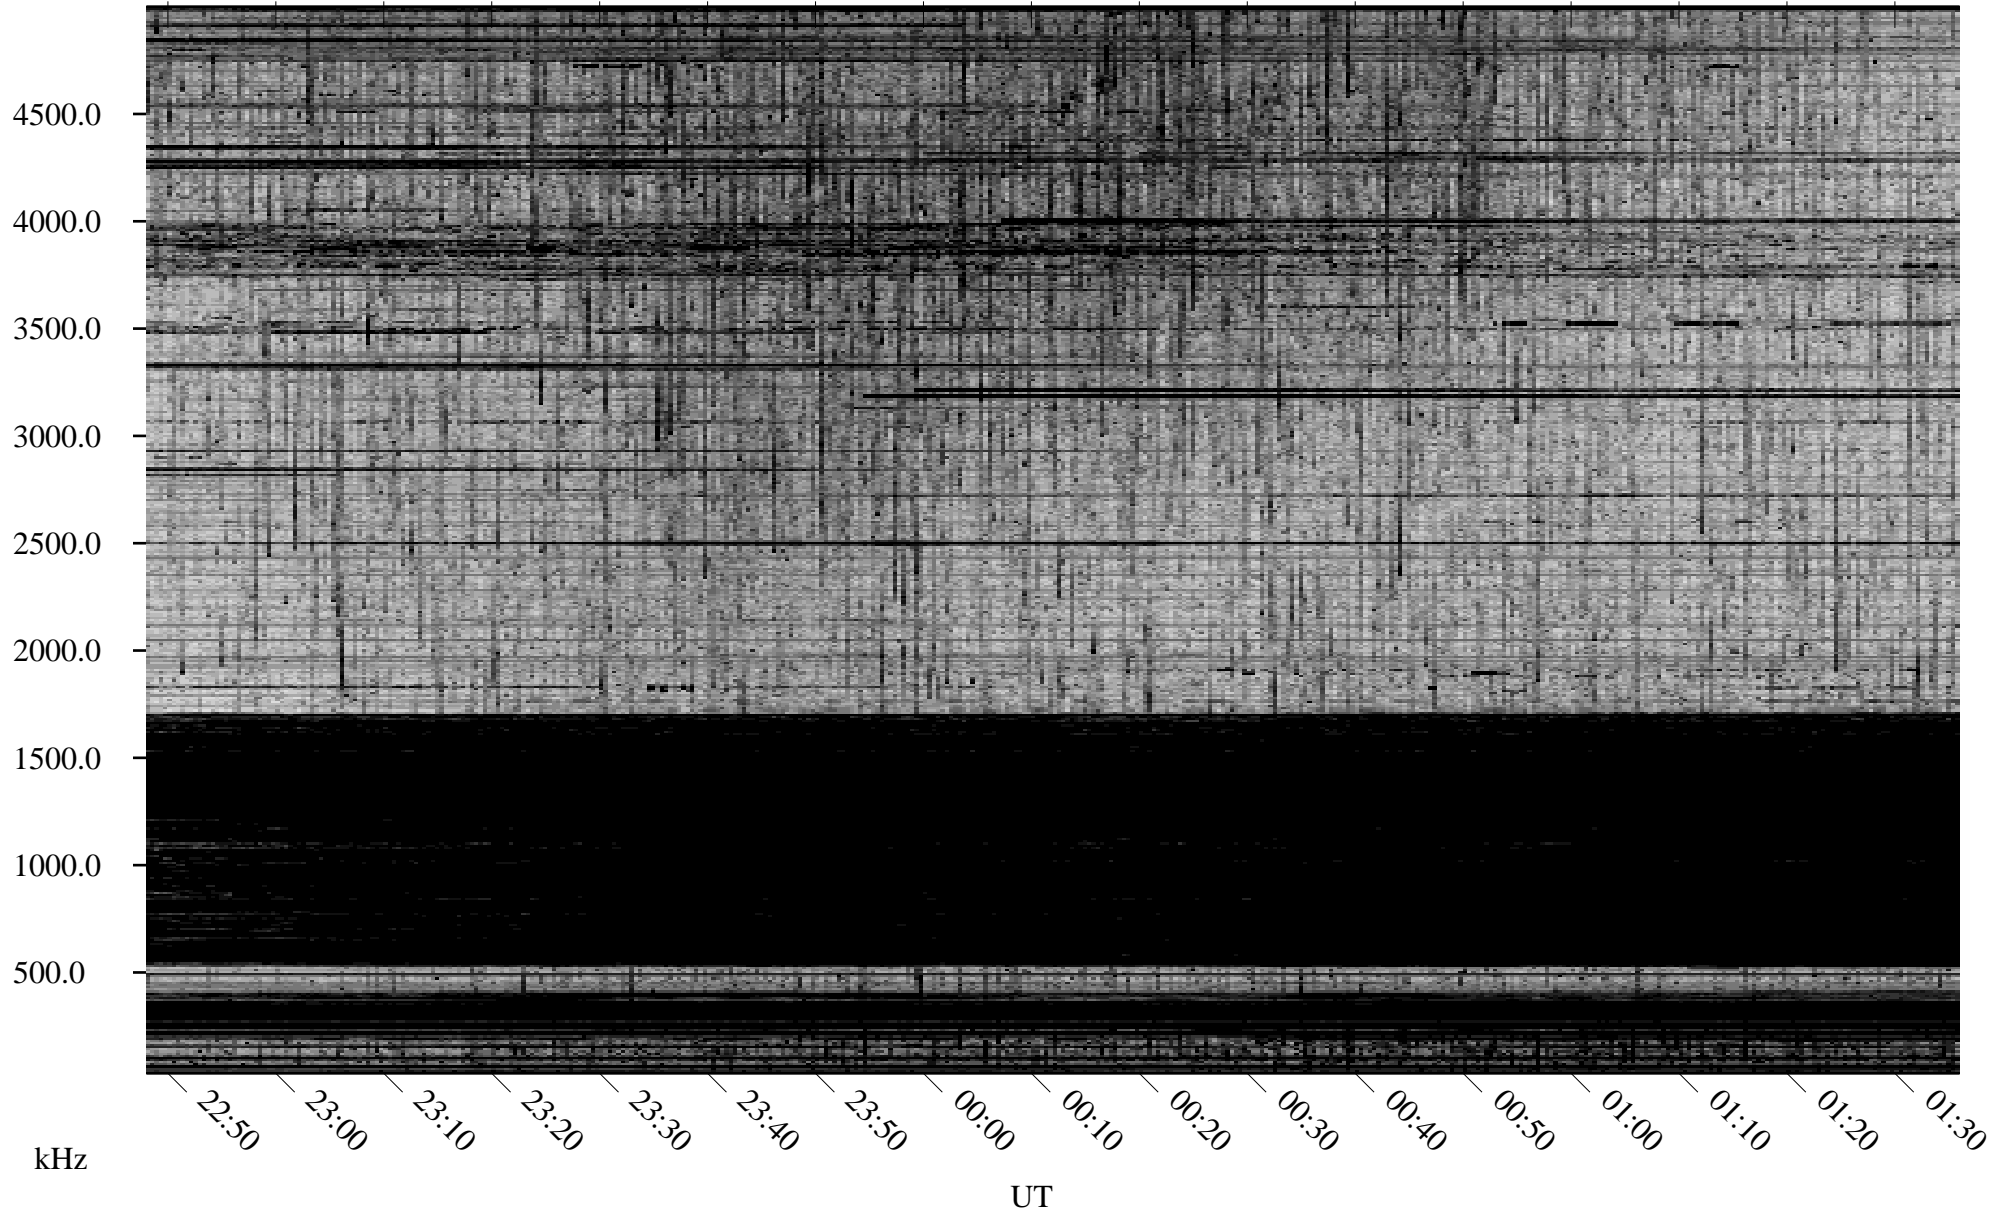

11/29/2006 Churchill, Manitoba

Linear Scale Black = 161 White = 15

CH06333L.R00m max_12

Page 1

11/29/2006 Churchill, Manitoba

Linear Scale Black = 161 White = 15

CH06333L.R00m max_12

Page 2

11/30/2006 Churchill, Manitoba

Linear Scale Black = 161 White = 15

CH06333L.R00m max_12

Page 3

11/30/2006 Churchill, Manitoba

Linear Scale Black = 161 White = 15

CH06333L.R00m max_12

Page 4

11/30/2006 Churchill, Manitoba

Linear Scale Black = 161 White = 15

CH06333L.R00m max_12

Page 5

11/30/2006 Churchill, Manitoba

Linear Scale Black = 161 White = 15

CH06333L.R00m max_12

Page 6

11/30/2006 Churchill, Manitoba

Linear Scale Black = 161 White = 15

CH06333L.R00m max_12

Page 7

11/30/2006 Churchill, Manitoba

Linear Scale Black = 161 White = 15

CH06333L.R00m max_12

Page 8