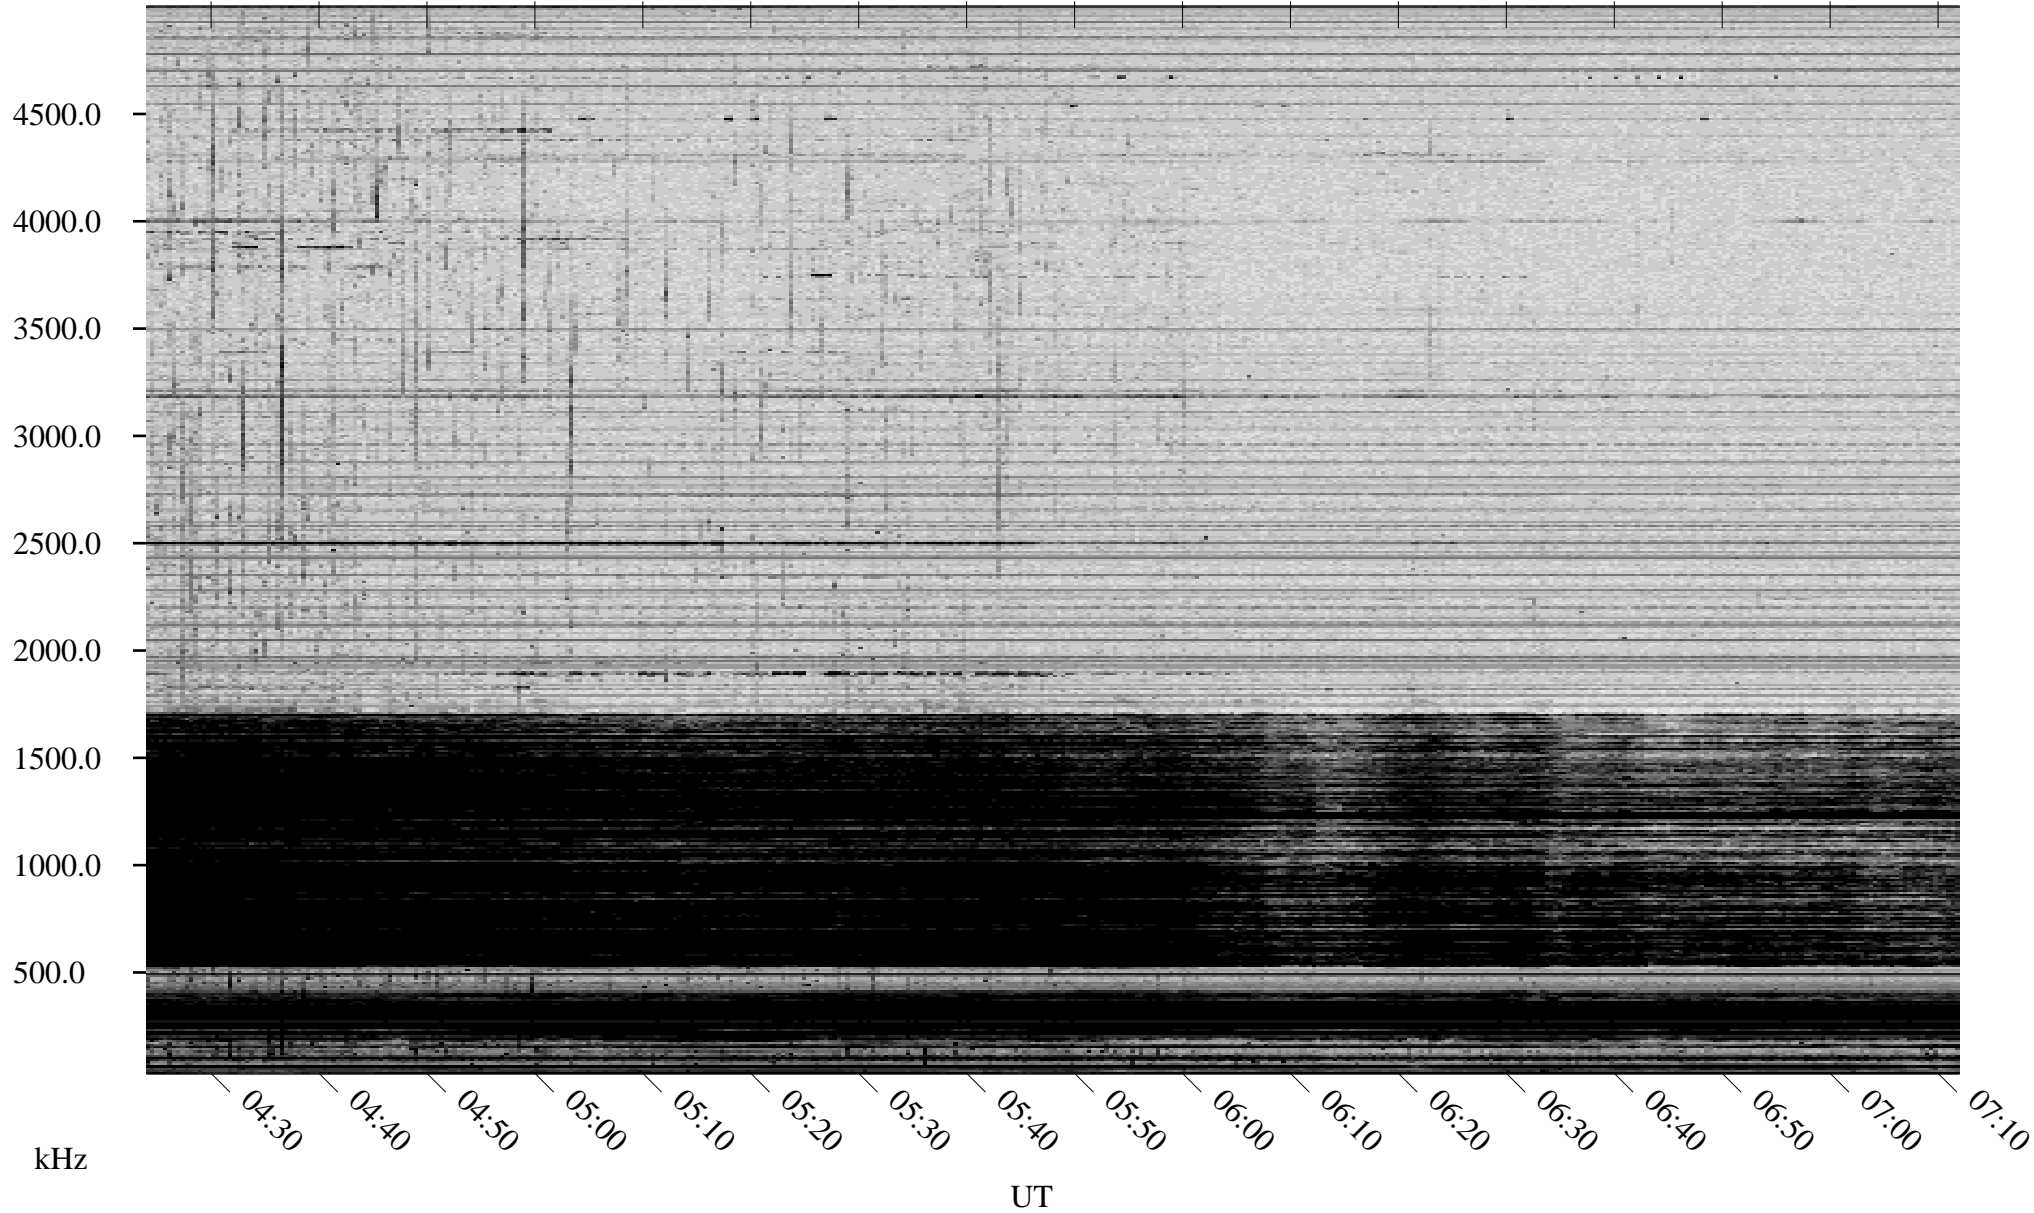

11/29/2006 Churchill, Manitoba

Linear Scale Black = 161 White = 15

CH06333L.R00m max_12

Page 1

11/29/2006 Churchill, Manitoba

Linear Scale Black = 161 White = 15

CH06333L.R00m max_12

Page 2

11/30/2006 Churchill, Manitoba

Linear Scale Black = 161 White = 15

CH06333L.R00m max_12

Page 3

11/30/2006 Churchill, Manitoba

Linear Scale Black = 161 White = 15

CH06333L.R00m max_12

Page 4

11/30/2006 Churchill, Manitoba

Linear Scale Black = 161 White = 15

CH06333L.R00m max_12

Page 5

11/30/2006 Churchill, Manitoba

Linear Scale Black = 161 White = 15

CH06333L.R00m max_12

Page 6

11/30/2006 Churchill, Manitoba

Linear Scale Black = 161 White = 15

CH06333L.R00m max_12

Page 7

11/30/2006 Churchill, Manitoba

Linear Scale Black = 161 White = 15

CH06333L.R00m max_12

Page 8