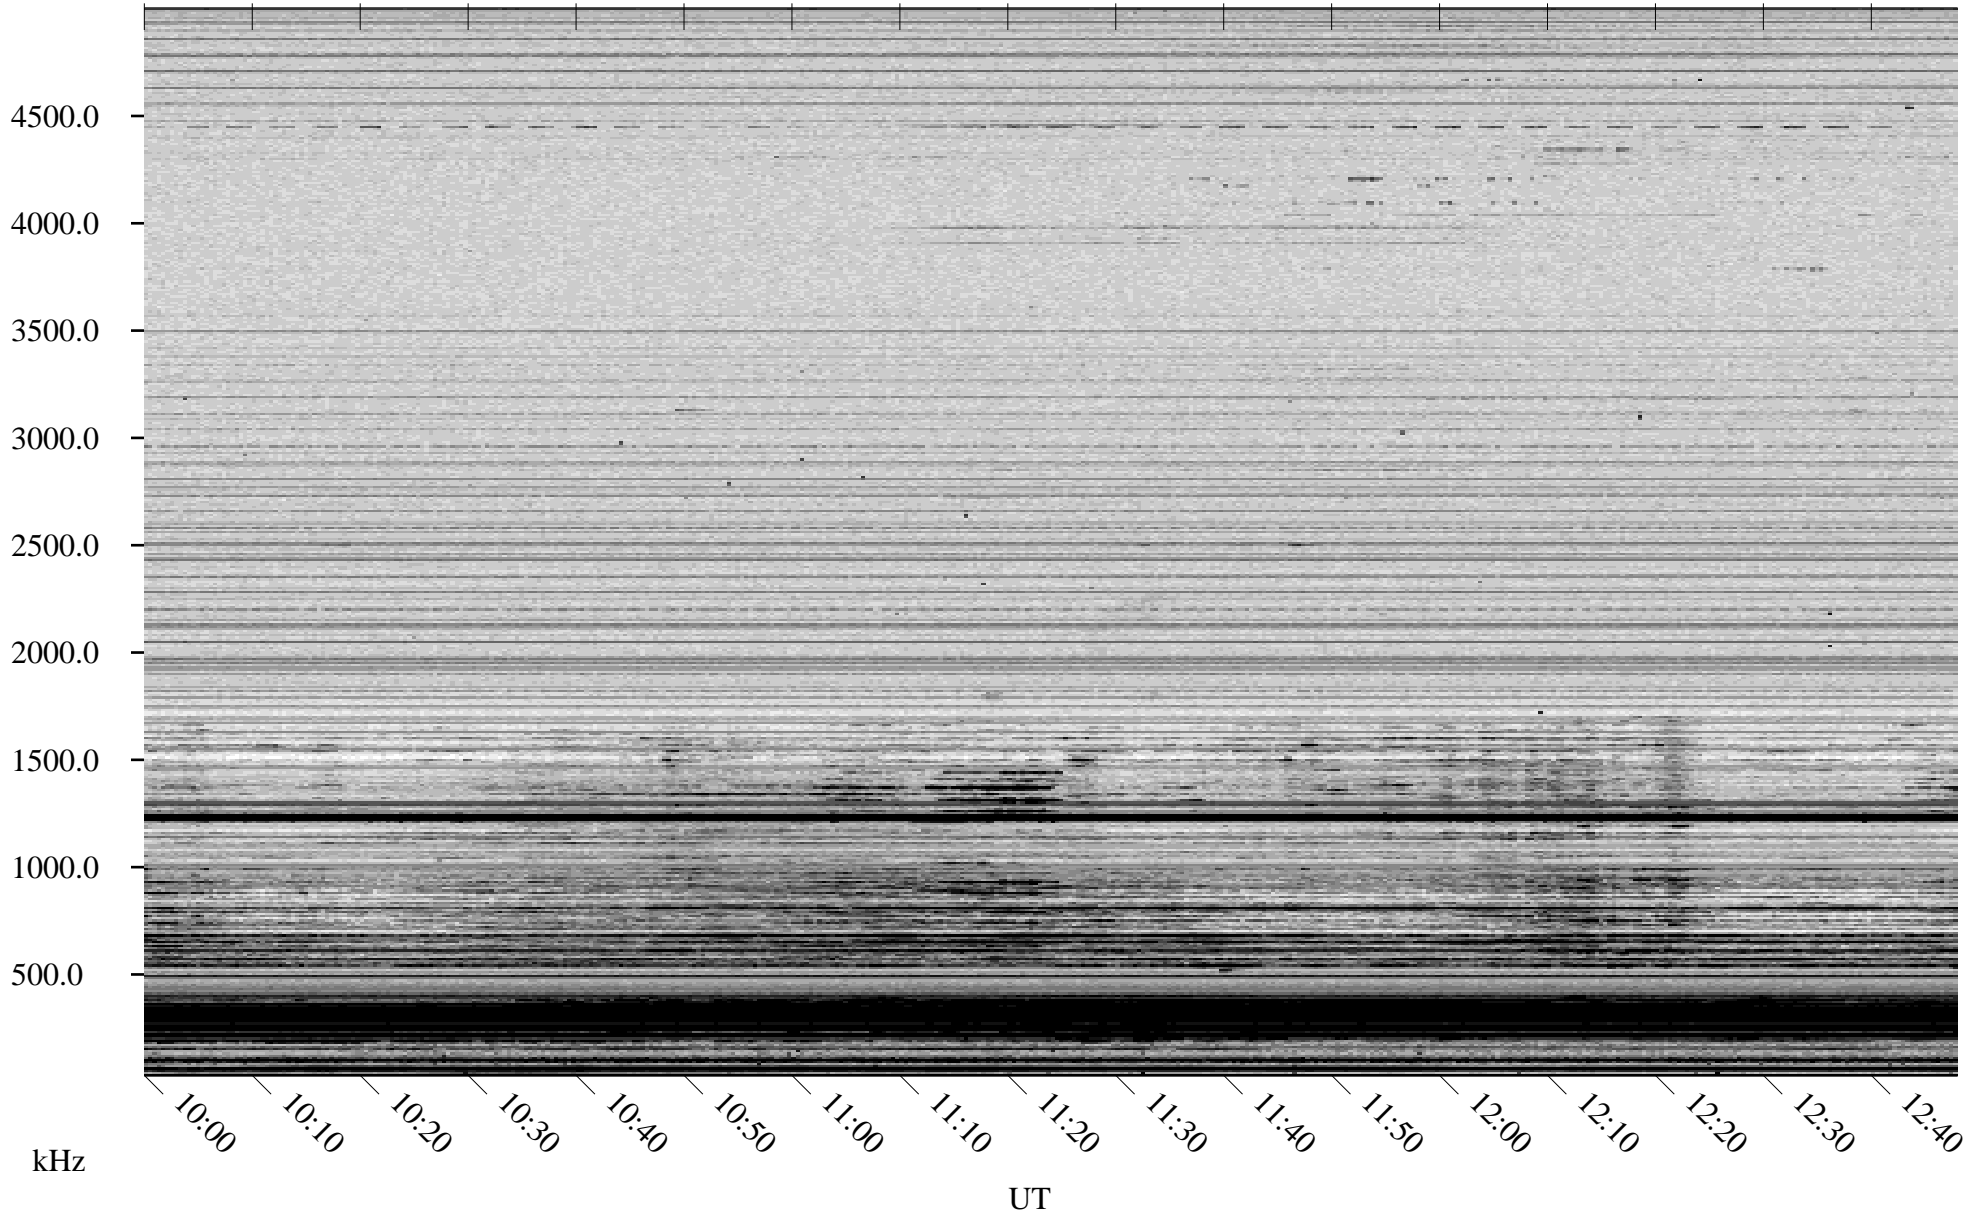

11/29/2006 Churchill, Manitoba

Linear Scale Black = 161 White = 15

CH06333L.R00m max_12

Page 1

11/29/2006 Churchill, Manitoba

Linear Scale Black = 161 White = 15

CH06333L.R00m max_12

Page 2

11/30/2006 Churchill, Manitoba

Linear Scale Black = 161 White = 15

CH06333L.R00m max_12

Page 3

11/30/2006 Churchill, Manitoba

Linear Scale Black = 161 White = 15

CH06333L.R00m max_12

Page 4

11/30/2006 Churchill, Manitoba

Linear Scale Black = 161 White = 15

CH06333L.R00m max_12

Page 5

11/30/2006 Churchill, Manitoba

Linear Scale Black = 161 White = 15

CH06333L.R00m max_12

Page 6

11/30/2006 Churchill, Manitoba

Linear Scale Black = 161 White = 15

CH06333L.R00m max_12

Page 7

11/30/2006 Churchill, Manitoba

Linear Scale Black = 161 White = 15

CH06333L.R00m max_12

Page 8