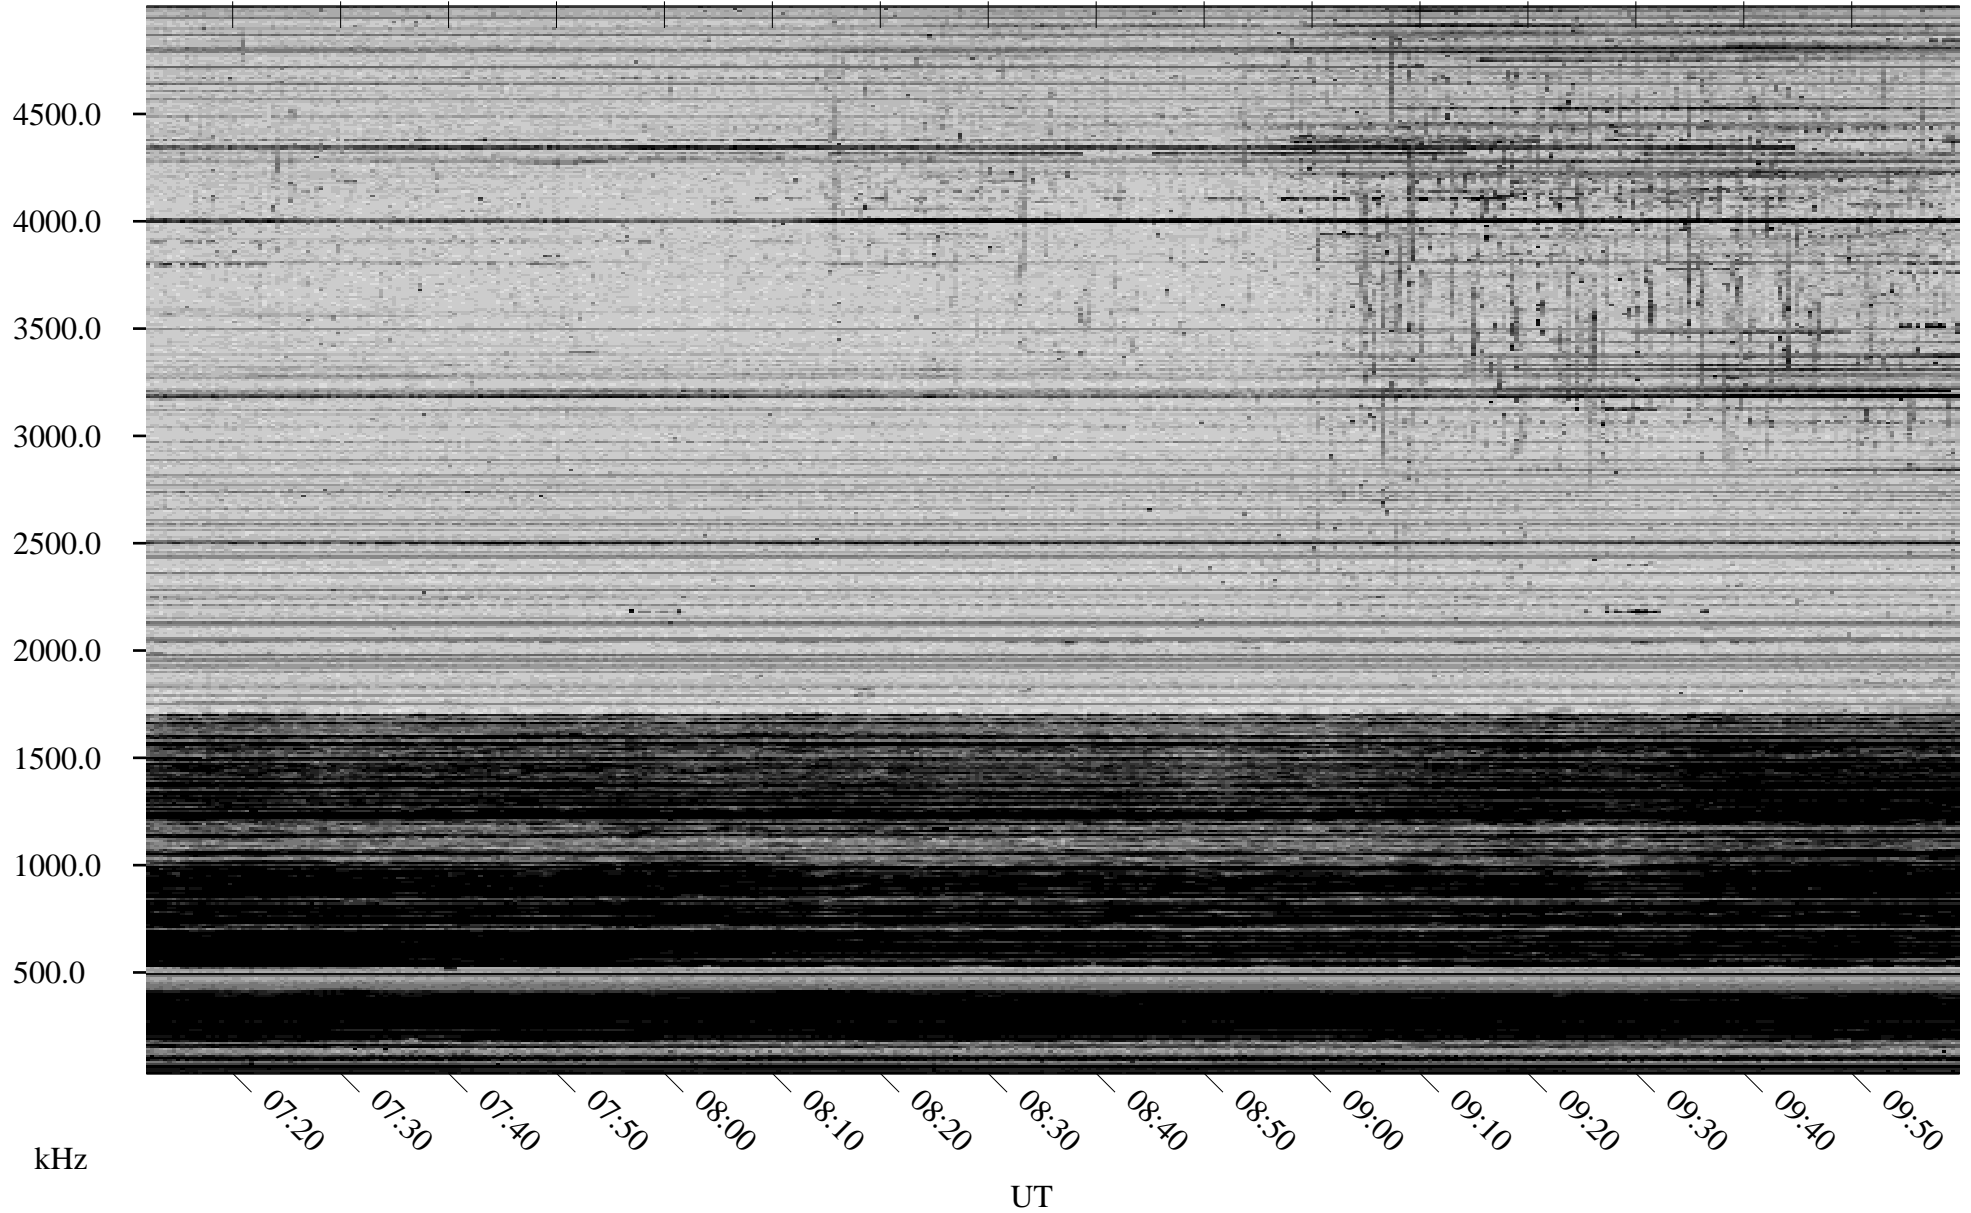

11/30/2006 Churchill, Manitoba

Linear Scale Black = 161 White = 15

CH06334L.R00m max_12

Page 1

11/30/2006 Churchill, Manitoba

Linear Scale Black = 161 White = 15

CH06334L.R00m max_12

Page 2

12/01/2006 Churchill, Manitoba

Linear Scale Black = 161 White = 15

CH06334L.R00m max_12

Page 3

12/01/2006 Churchill, Manitoba

Linear Scale Black = 161 White = 15

CH06334L.R00m max_12

Page 4

12/01/2006 Churchill, Manitoba

Linear Scale Black = 161 White = 15

CH06334L.R00m max_12

Page 5

12/01/2006 Churchill, Manitoba

Linear Scale Black = 161 White = 15

CH06334L.R00m max_12

Page 6

12/01/2006 Churchill, Manitoba

Linear Scale Black = 161 White = 15

CH06334L.R00m max_12

Page 7

12/01/2006 Churchill, Manitoba

Linear Scale Black = 161 White = 15

CH06334L.R00m max_12

Page 8