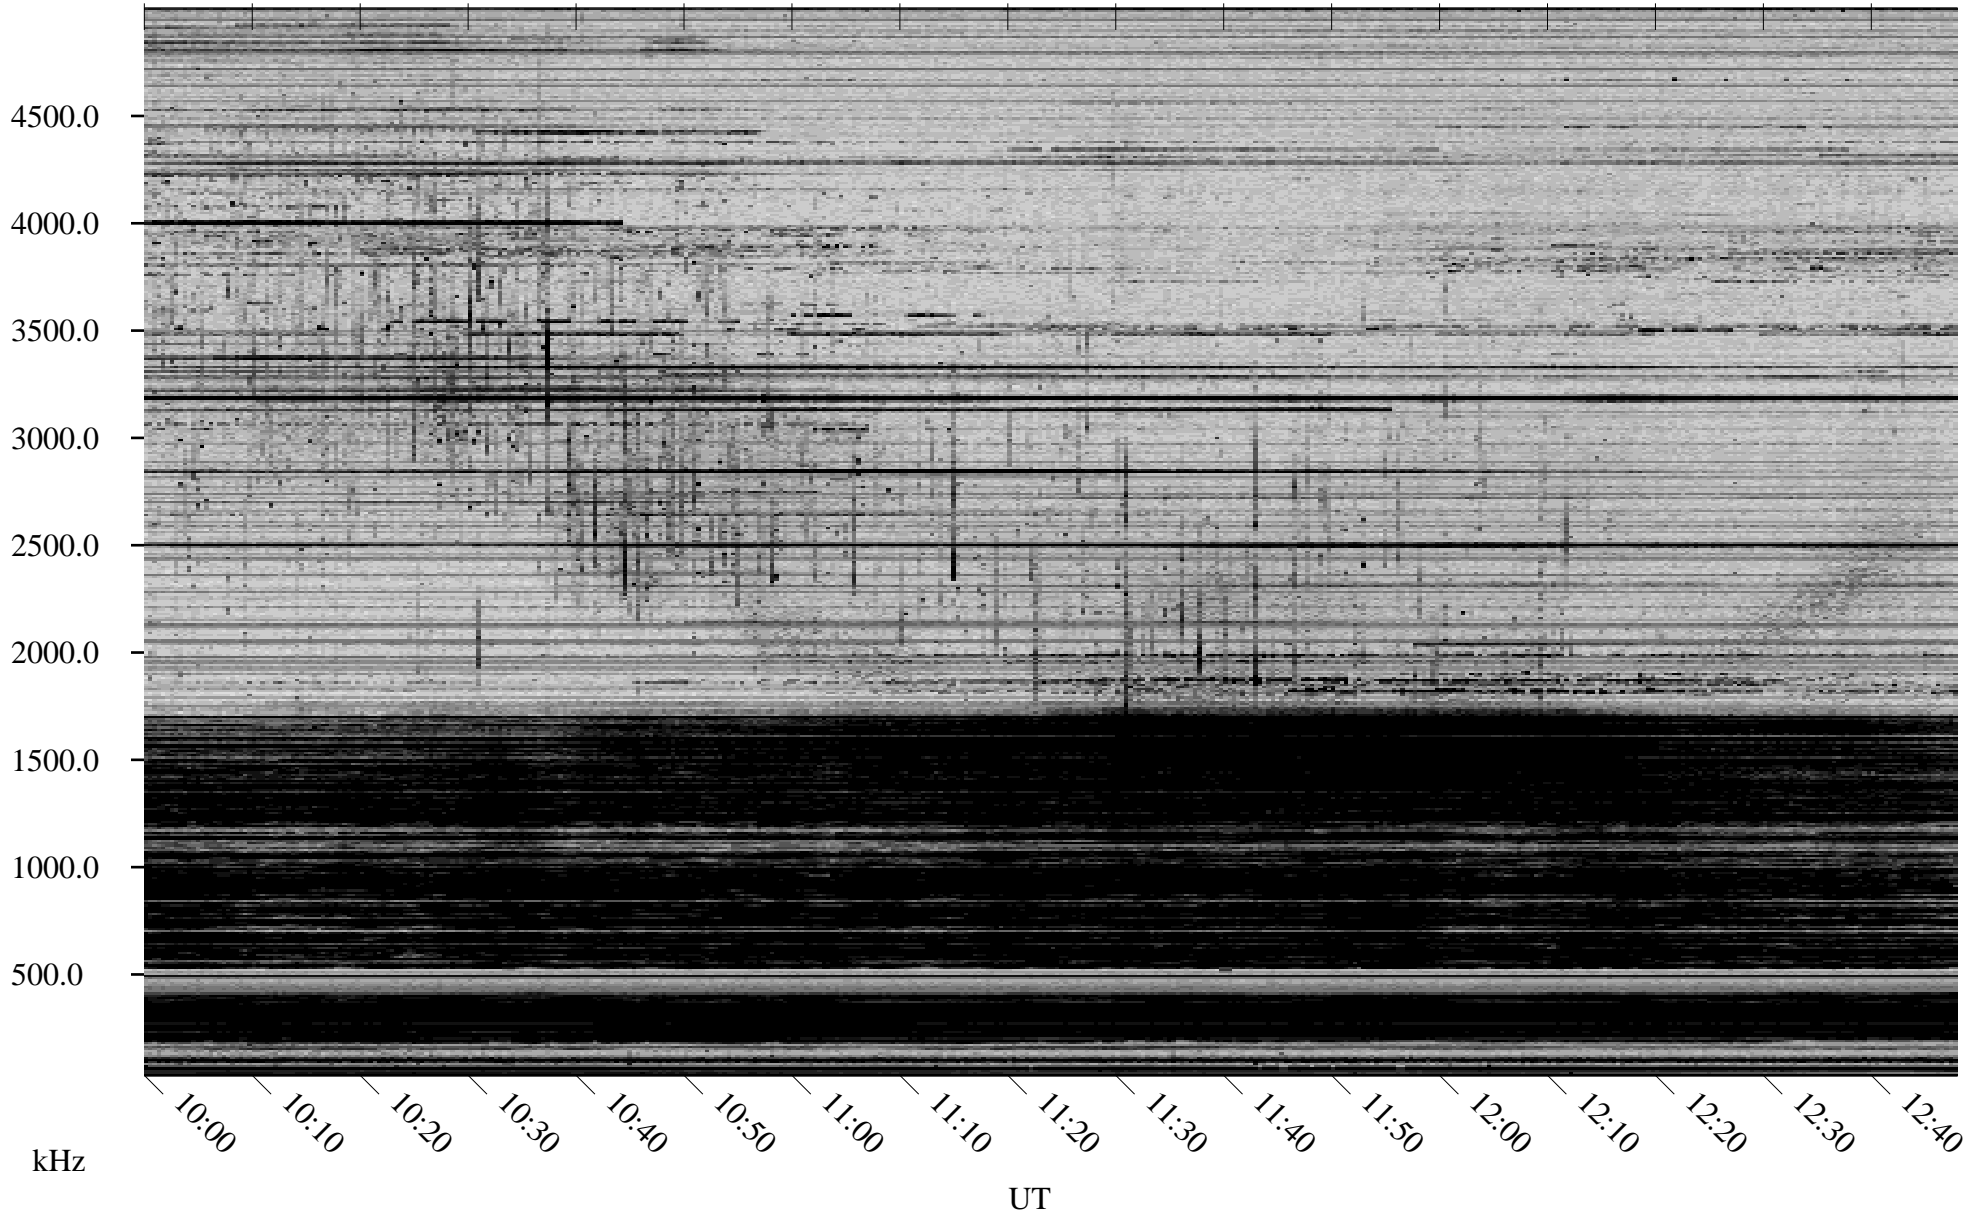

11/30/2006 Churchill, Manitoba

Linear Scale Black = 161 White = 15

CH06334L.R00m max_12

Page 1

11/30/2006 Churchill, Manitoba

Linear Scale Black = 161 White = 15

CH06334L.R00m max_12

Page 2

12/01/2006 Churchill, Manitoba

Linear Scale Black = 161 White = 15

CH06334L.R00m max_12

Page 3

12/01/2006 Churchill, Manitoba

Linear Scale Black = 161 White = 15

CH06334L.R00m max_12

Page 4

12/01/2006 Churchill, Manitoba

Linear Scale Black = 161 White = 15

CH06334L.R00m max_12

Page 5

12/01/2006 Churchill, Manitoba

Linear Scale Black = 161 White = 15

CH06334L.R00m max_12

Page 6

12/01/2006 Churchill, Manitoba

Linear Scale Black = 161 White = 15

CH06334L.R00m max_12

Page 7

12/01/2006 Churchill, Manitoba

Linear Scale Black = 161 White = 15

CH06334L.R00m max_12

Page 8