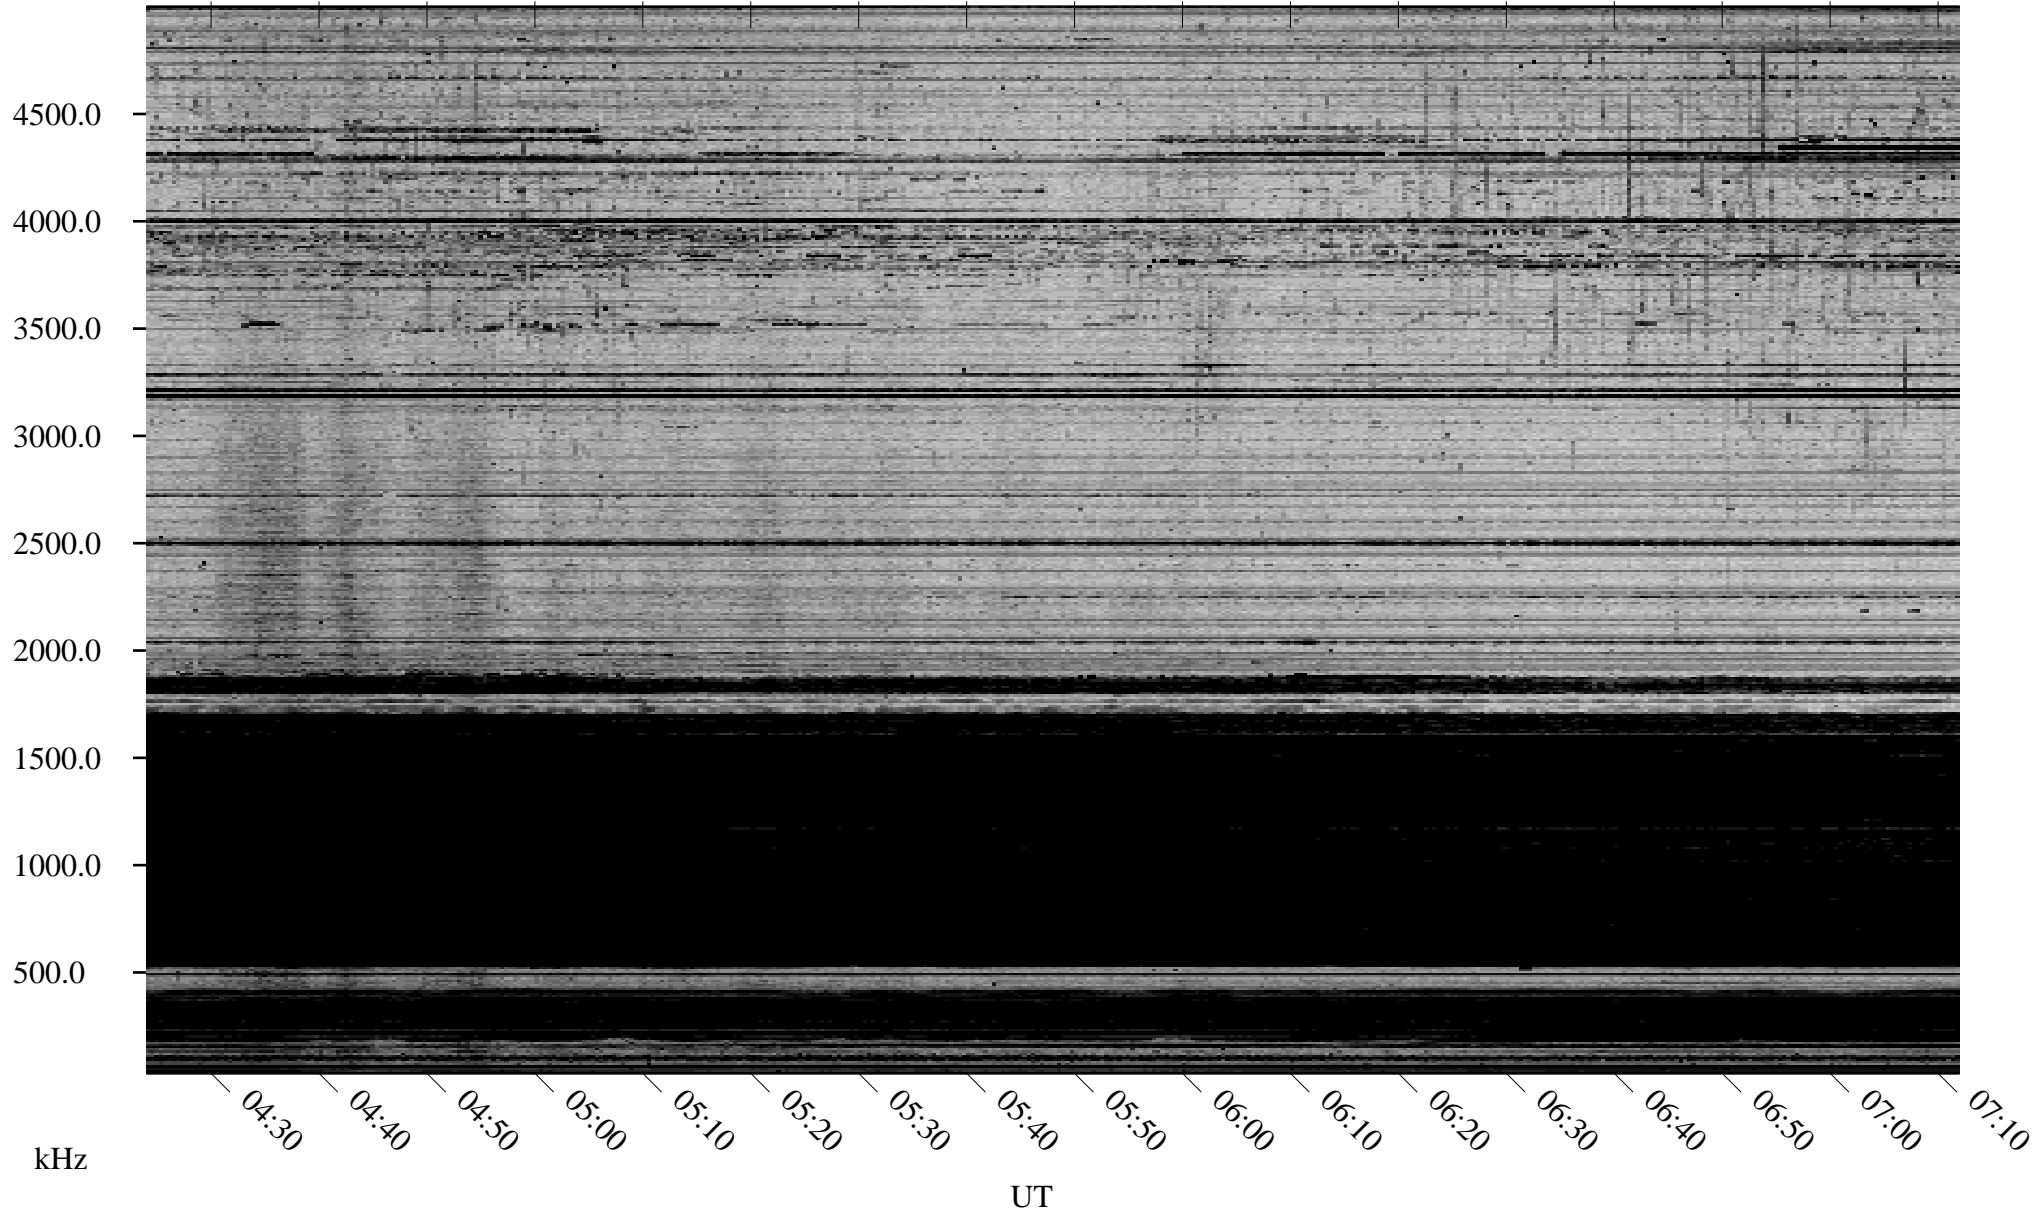

12/02/2006 Churchill, Manitoba

Linear Scale Black = 161 White = 15

CH06336L.R00m max_12

Page 1

12/02/2006 Churchill, Manitoba

Linear Scale Black = 161 White = 15

CH06336L.R00m max_12

Page 2

12/03/2006 Churchill, Manitoba

Linear Scale Black = 161 White = 15

CH06336L.R00m max_12

Page 3

12/03/2006 Churchill, Manitoba

Linear Scale Black = 161 White = 15

CH06336L.R00m max_12

Page 4

12/03/2006 Churchill, Manitoba

Linear Scale Black = 161 White = 15

CH06336L.R00m max_12

Page 5

12/03/2006 Churchill, Manitoba

Linear Scale Black = 161 White = 15

CH06336L.R00m max_12

Page 6

12/03/2006 Churchill, Manitoba

Linear Scale Black = 161 White = 15

CH06336L.R00m max_12

Page 7

12/03/2006 Churchill, Manitoba

Linear Scale Black = 161 White = 15

CH06336L.R00m max_12

Page 8