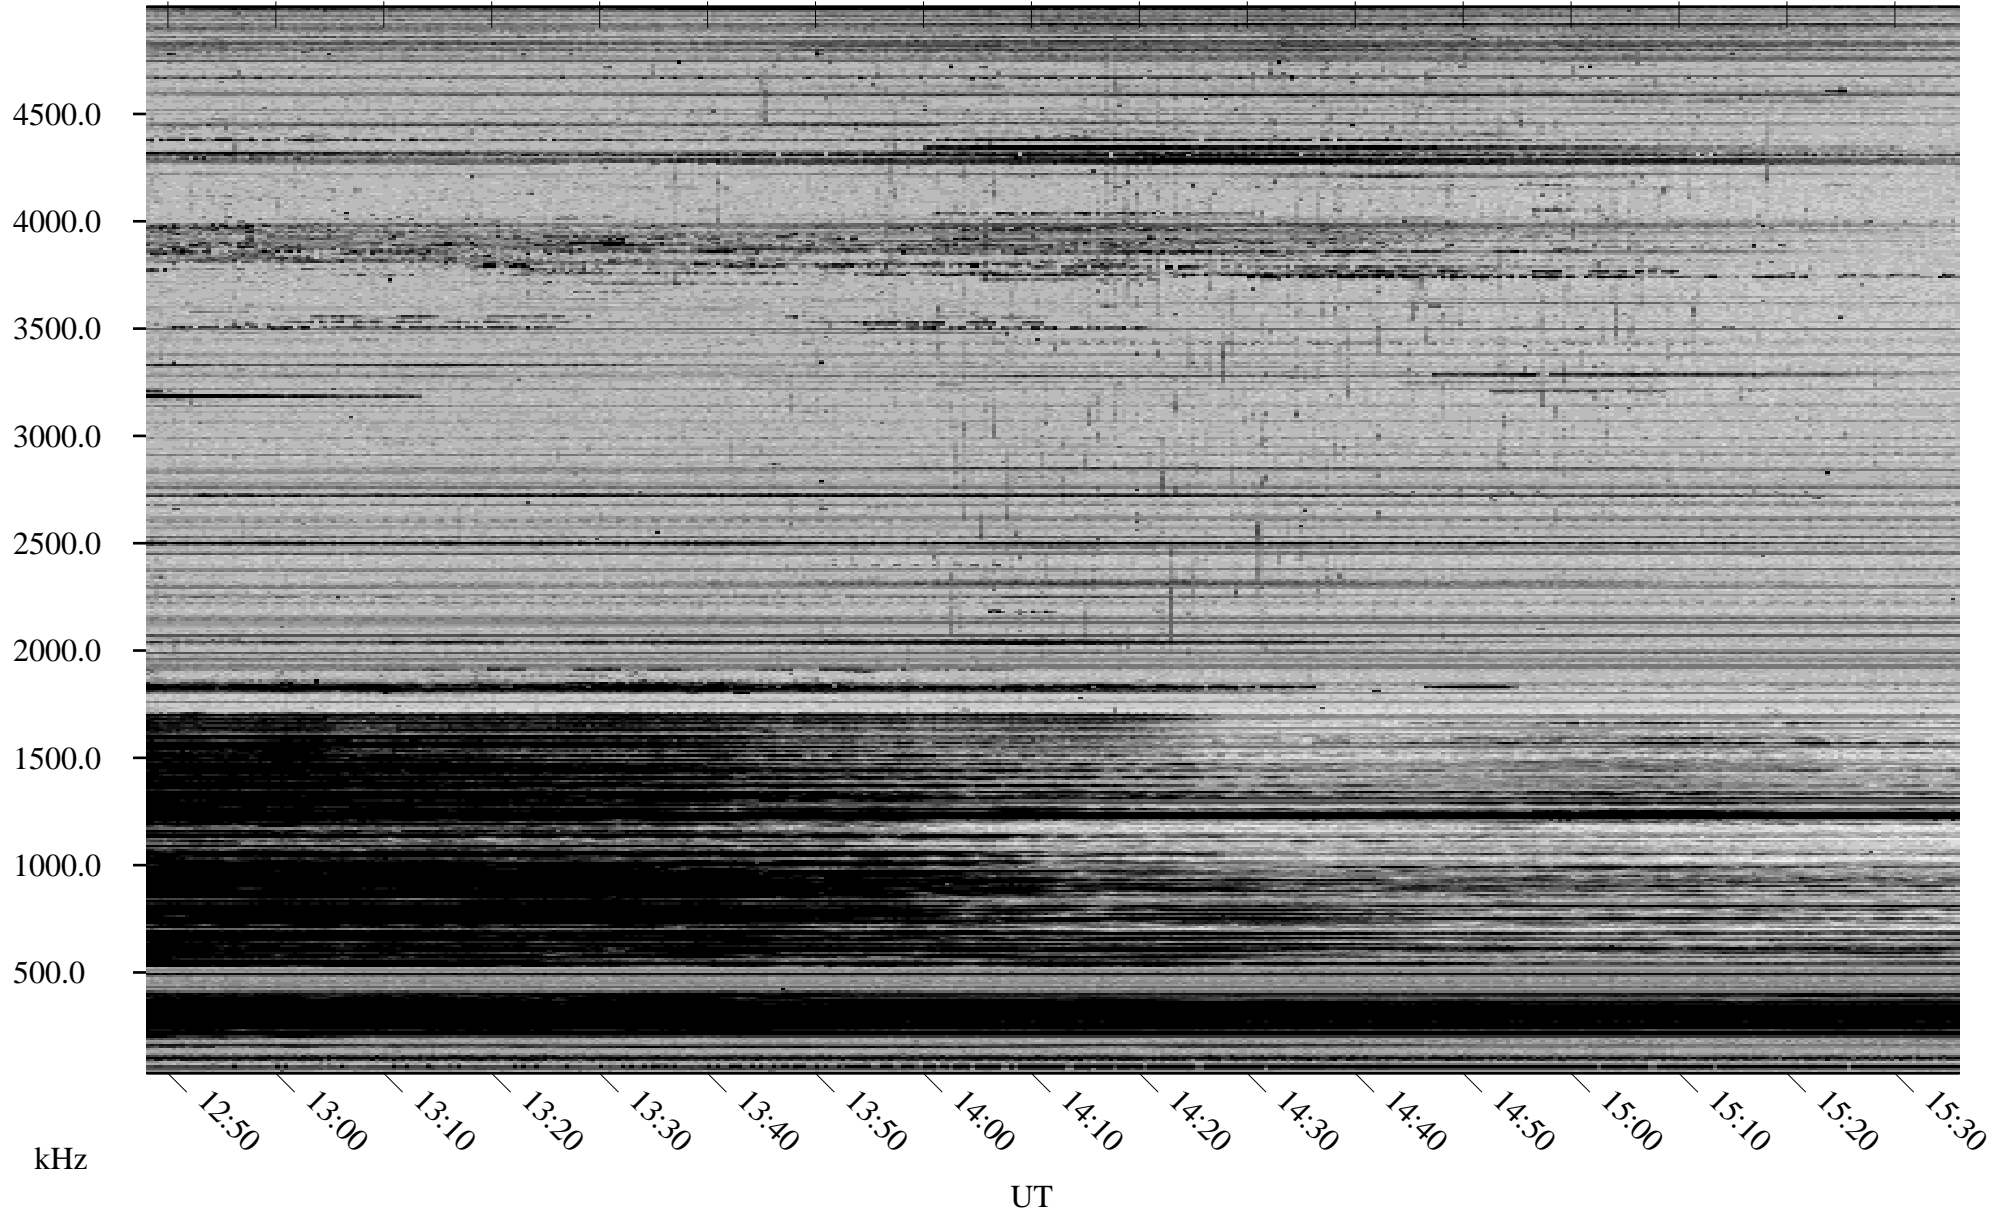

12/02/2006 Churchill, Manitoba

Linear Scale Black = 161 White = 15

CH06336L.R00m max_12

Page 1

12/02/2006 Churchill, Manitoba

Linear Scale Black = 161 White = 15

CH06336L.R00m max_12

Page 2

12/03/2006 Churchill, Manitoba

Linear Scale Black = 161 White = 15

CH06336L.R00m max_12

Page 3

12/03/2006 Churchill, Manitoba

Linear Scale Black = 161 White = 15

CH06336L.R00m max_12

Page 4

12/03/2006 Churchill, Manitoba

Linear Scale Black = 161 White = 15

CH06336L.R00m max_12

Page 5

12/03/2006 Churchill, Manitoba

Linear Scale Black = 161 White = 15

CH06336L.R00m max_12

Page 6

12/03/2006 Churchill, Manitoba

Linear Scale Black = 161 White = 15

CH06336L.R00m max_12

Page 7

12/03/2006 Churchill, Manitoba

Linear Scale Black = 161 White = 15

CH06336L.R00m max_12

Page 8