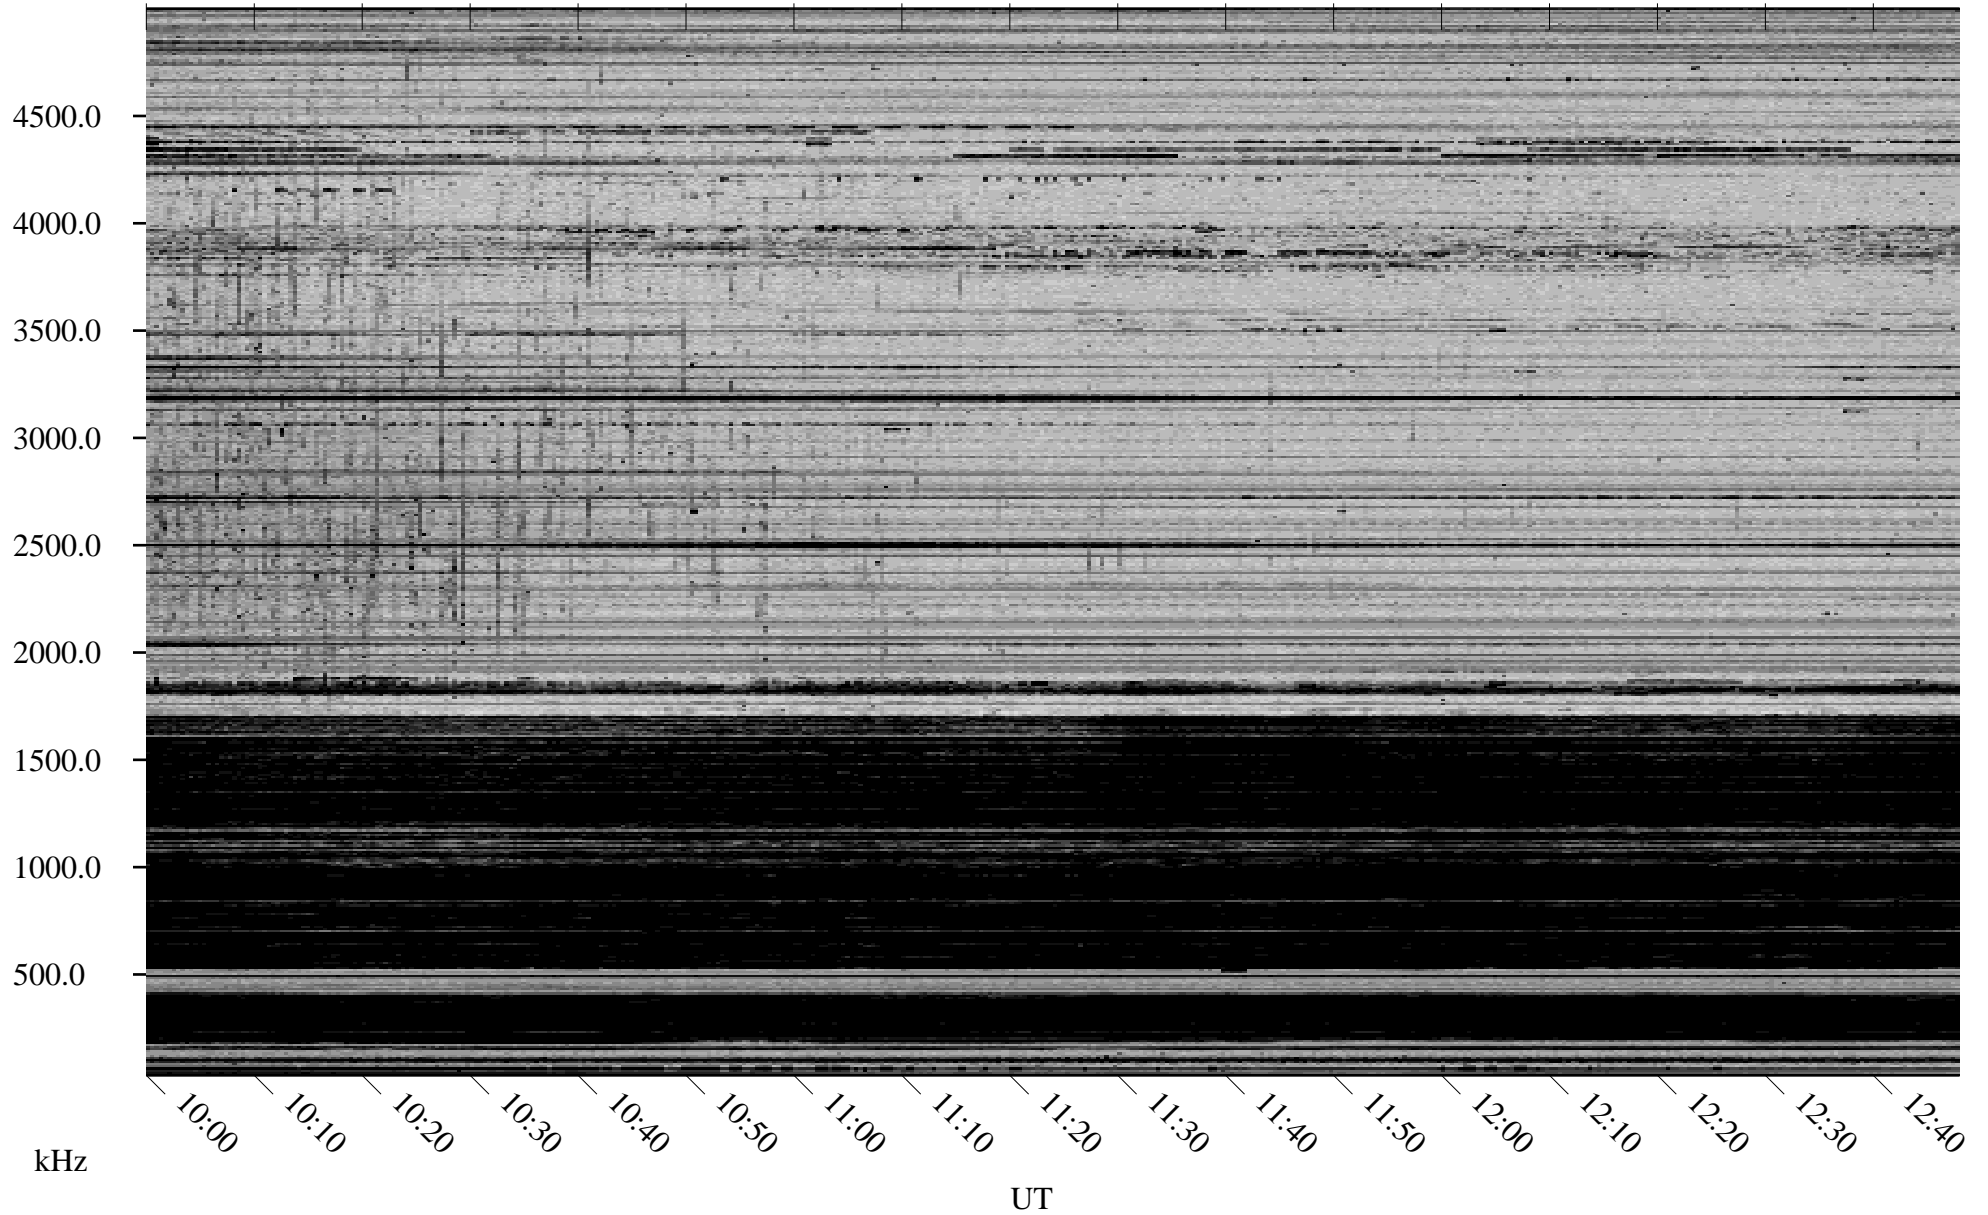

12/02/2006 Churchill, Manitoba

Linear Scale Black = 161 White = 15

CH06336L.R00m max_12

Page 1

12/02/2006 Churchill, Manitoba

Linear Scale Black = 161 White = 15

CH06336L.R00m max_12

Page 2

12/03/2006 Churchill, Manitoba

Linear Scale Black = 161 White = 15

CH06336L.R00m max_12

Page 3

12/03/2006 Churchill, Manitoba

Linear Scale Black = 161 White = 15

CH06336L.R00m max_12

Page 4

12/03/2006 Churchill, Manitoba

Linear Scale Black = 161 White = 15

CH06336L.R00m max_12

Page 5

12/03/2006 Churchill, Manitoba

Linear Scale Black = 161 White = 15

CH06336L.R00m max_12

Page 6

12/03/2006 Churchill, Manitoba

Linear Scale Black = 161 White = 15

CH06336L.R00m max_12

Page 7

12/03/2006 Churchill, Manitoba

Linear Scale Black = 161 White = 15

CH06336L.R00m max_12

Page 8