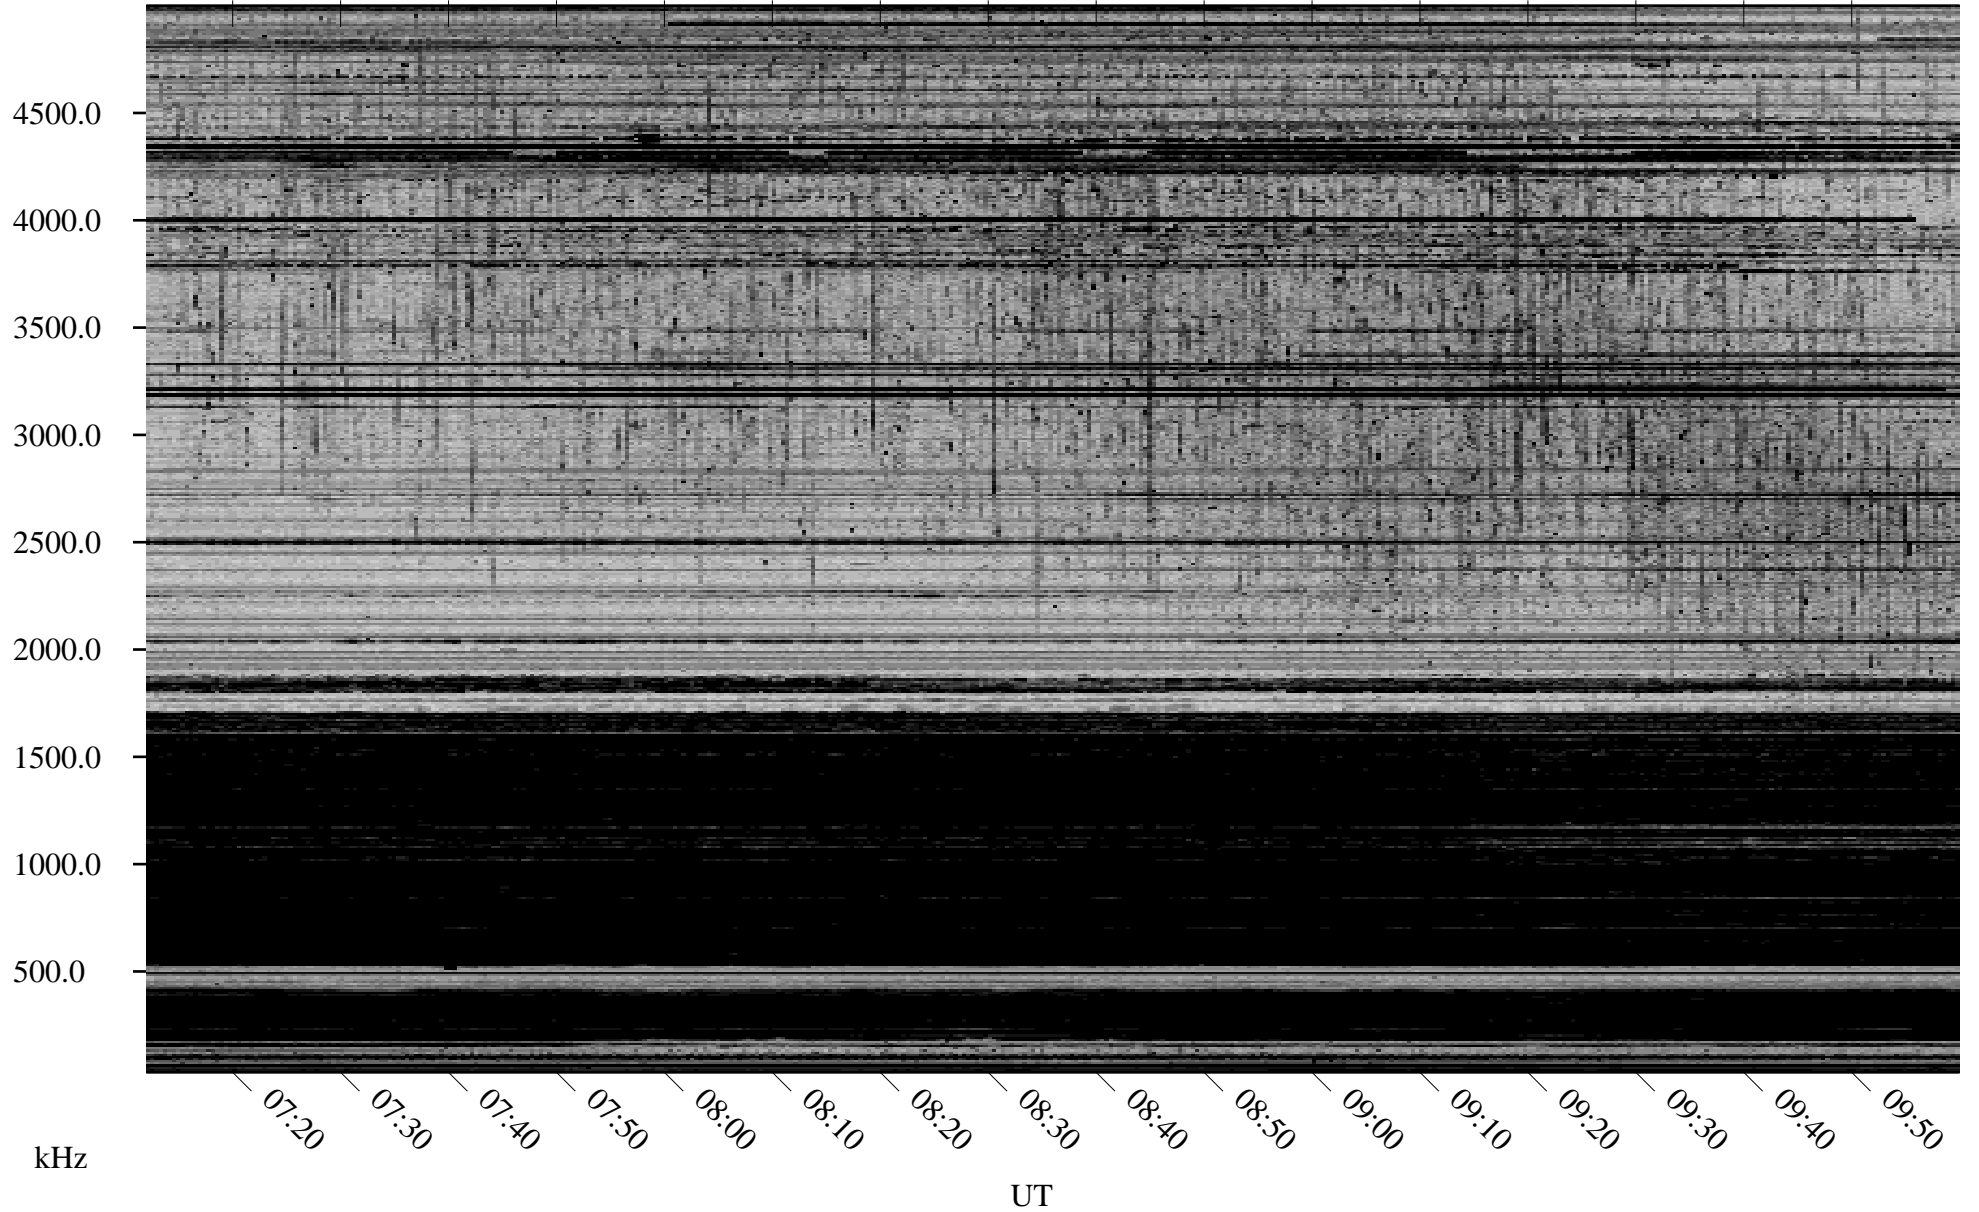

12/02/2006 Churchill, Manitoba

Linear Scale Black = 161 White = 15

CH06336L.R00m max_12

Page 1

12/02/2006 Churchill, Manitoba

Linear Scale Black = 161 White = 15

CH06336L.R00m max_12

Page 2

12/03/2006 Churchill, Manitoba

Linear Scale Black = 161 White = 15

CH06336L.R00m max_12

Page 3

12/03/2006 Churchill, Manitoba

Linear Scale Black = 161 White = 15

CH06336L.R00m max_12

Page 4

12/03/2006 Churchill, Manitoba

Linear Scale Black = 161 White = 15

CH06336L.R00m max_12

Page 5

12/03/2006 Churchill, Manitoba

Linear Scale Black = 161 White = 15

CH06336L.R00m max_12

Page 6

12/03/2006 Churchill, Manitoba

Linear Scale Black = 161 White = 15

CH06336L.R00m max_12

Page 7

12/03/2006 Churchill, Manitoba

Linear Scale Black = 161 White = 15

CH06336L.R00m max_12

Page 8