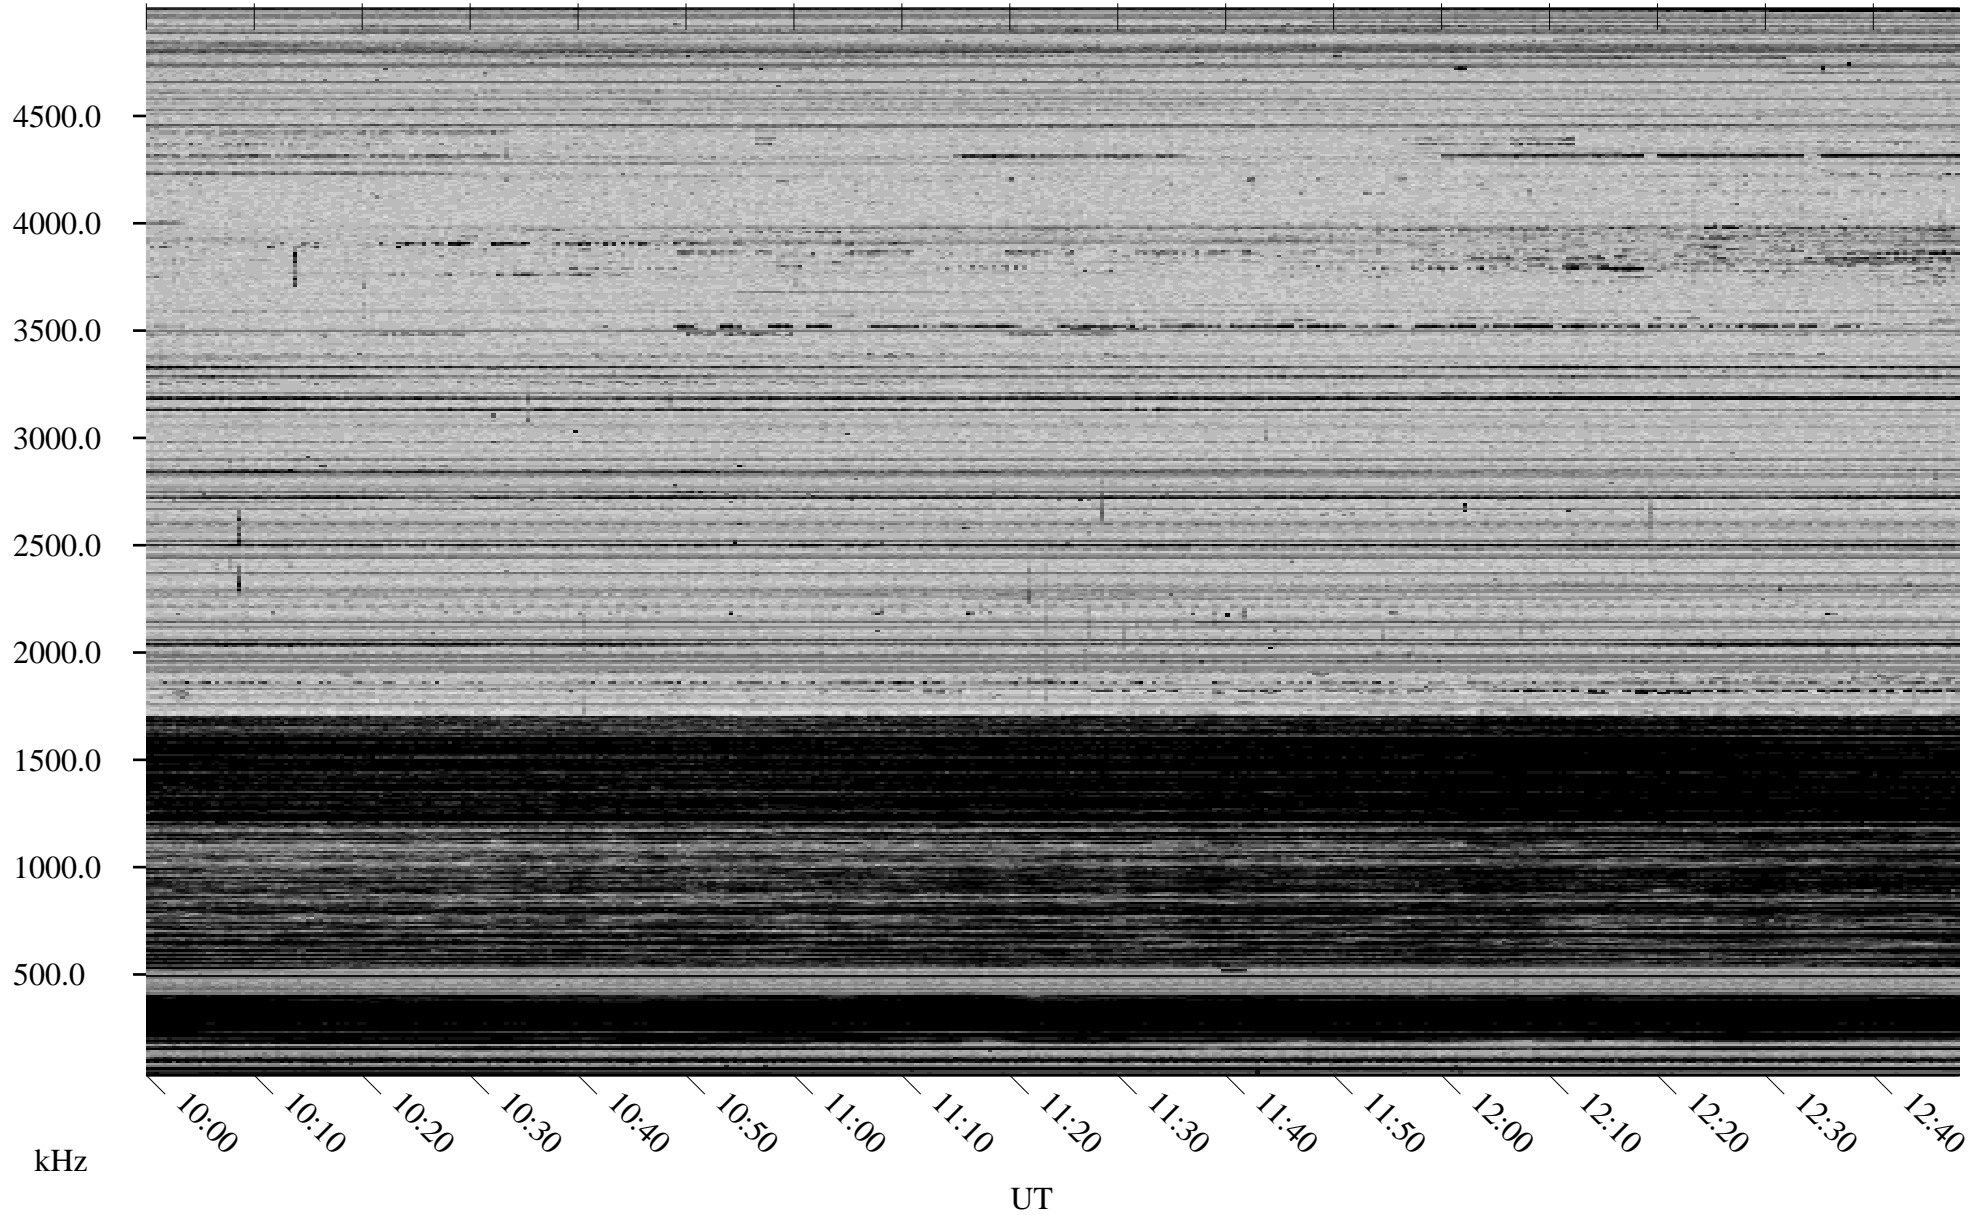

12/03/2006 Churchill, Manitoba

Linear Scale Black = 161 White = 15

CH06337L.R00m max_12

Page 1

12/03/2006 Churchill, Manitoba

Linear Scale Black = 161 White = 15

CH06337L.R00m max_12

Page 2

12/04/2006 Churchill, Manitoba

Linear Scale Black = 161 White = 15

CH06337L.R00m max_12

Page 3

12/04/2006 Churchill, Manitoba

Linear Scale Black = 161 White = 15

CH06337L.R00m max_12

Page 4

12/04/2006 Churchill, Manitoba

Linear Scale Black = 161 White = 15

CH06337L.R00m max_12

Page 5

12/04/2006 Churchill, Manitoba

Linear Scale Black = 161 White = 15

CH06337L.R00m max_12

Page 6

12/04/2006 Churchill, Manitoba

Linear Scale Black = 161 White = 15

CH06337L.R00m max_12

Page 7

12/04/2006 Churchill, Manitoba

Linear Scale Black = 161 White = 15

CH06337L.R00m max_12