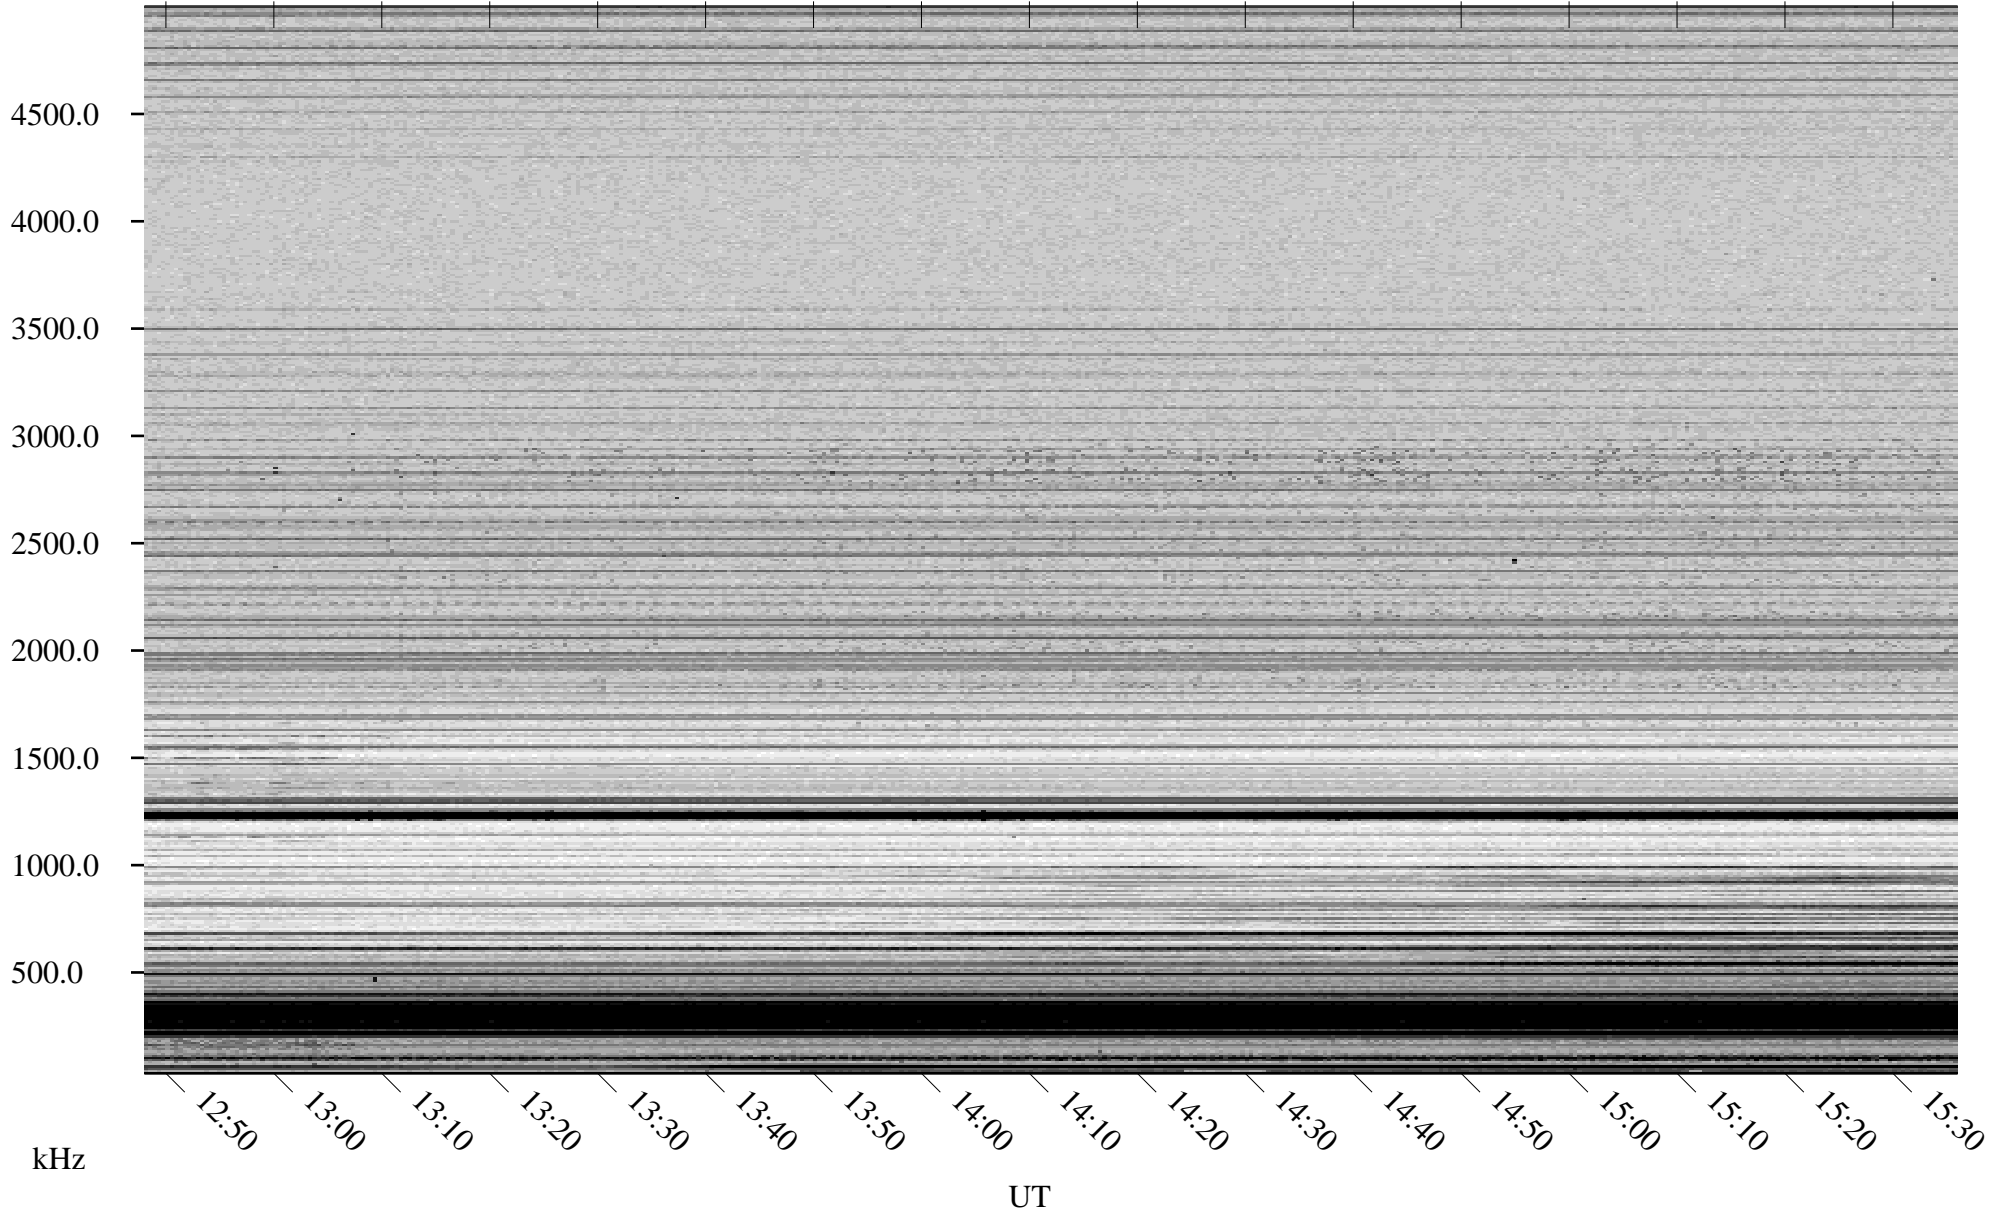

12/06/2006 Churchill, Manitoba

Linear Scale Black = 161 White = 15

CH06340L.R00m max_12

Page 1

12/06/2006 Churchill, Manitoba

Linear Scale Black = 161 White = 15

CH06340L.R00m max_12

Page 2

12/07/2006 Churchill, Manitoba

Linear Scale Black = 161 White = 15

CH06340L.R00m max_12

Page 3

12/07/2006 Churchill, Manitoba

Linear Scale Black = 161 White = 15

CH06340L.R00m max_12

Page 4

12/07/2006 Churchill, Manitoba

Linear Scale Black = 161 White = 15

CH06340L.R00m max_12

Page 5

12/07/2006 Churchill, Manitoba

Linear Scale Black = 161 White = 15

CH06340L.R00m max_12

Page 6

12/07/2006 Churchill, Manitoba

Linear Scale Black = 161 White = 15

CH06340L.R00m max_12

Page 7

12/07/2006 Churchill, Manitoba

Linear Scale Black = 161 White = 15

CH06340L.R00m max_12