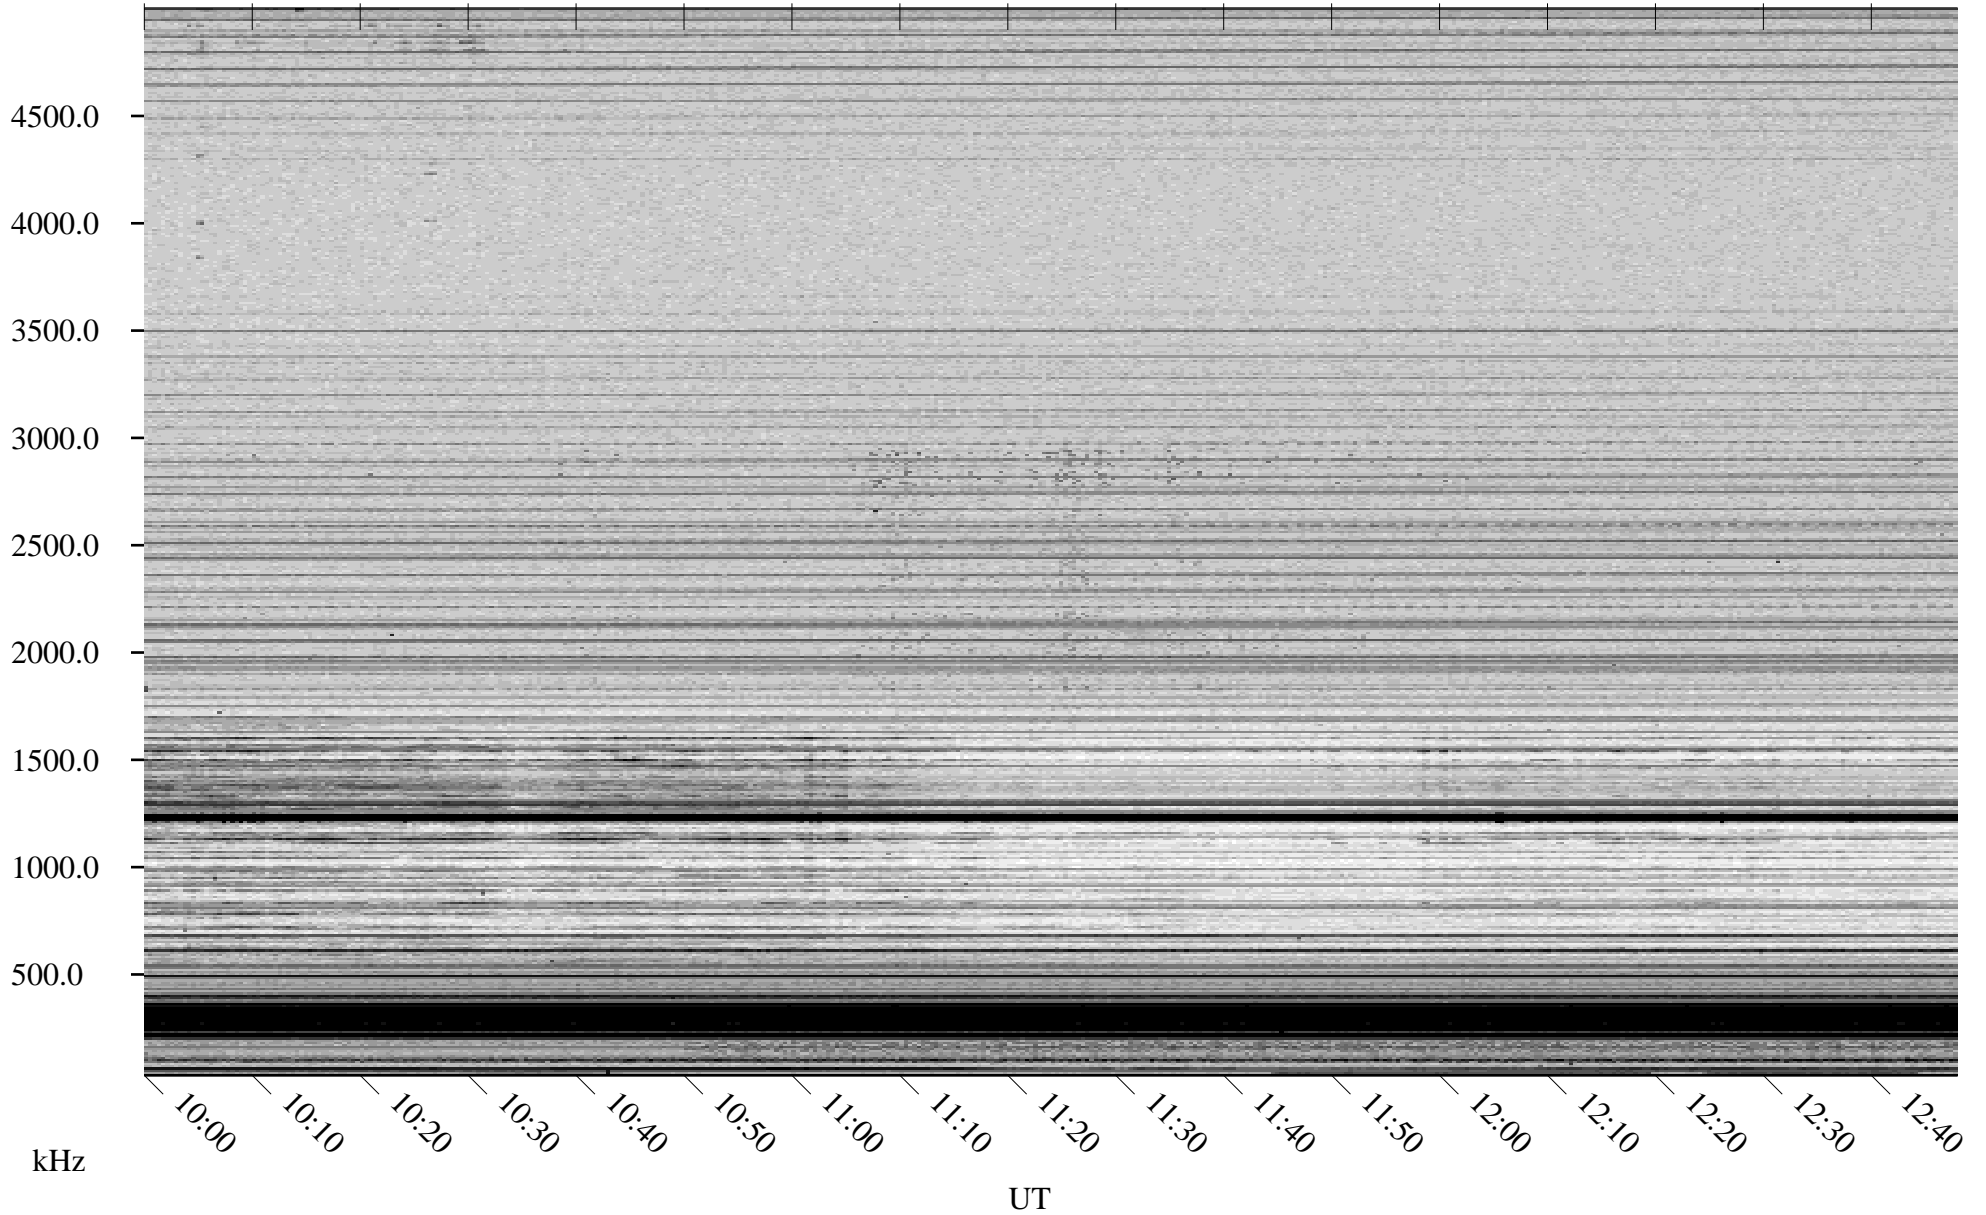

12/06/2006 Churchill, Manitoba

Linear Scale Black = 161 White = 15

CH06340L.R00m max_12

Page 1

12/06/2006 Churchill, Manitoba

Linear Scale Black = 161 White = 15

CH06340L.R00m max_12

Page 2

12/07/2006 Churchill, Manitoba

Linear Scale Black = 161 White = 15

CH06340L.R00m max_12

Page 3

12/07/2006 Churchill, Manitoba

Linear Scale Black = 161 White = 15

CH06340L.R00m max_12

Page 4

12/07/2006 Churchill, Manitoba

Linear Scale Black = 161 White = 15

CH06340L.R00m max_12

Page 5

12/07/2006 Churchill, Manitoba

Linear Scale Black = 161 White = 15

CH06340L.R00m max_12

Page 6

12/07/2006 Churchill, Manitoba

Linear Scale Black = 161 White = 15

CH06340L.R00m max_12

Page 7

12/07/2006 Churchill, Manitoba

Linear Scale Black = 161 White = 15

CH06340L.R00m max_12