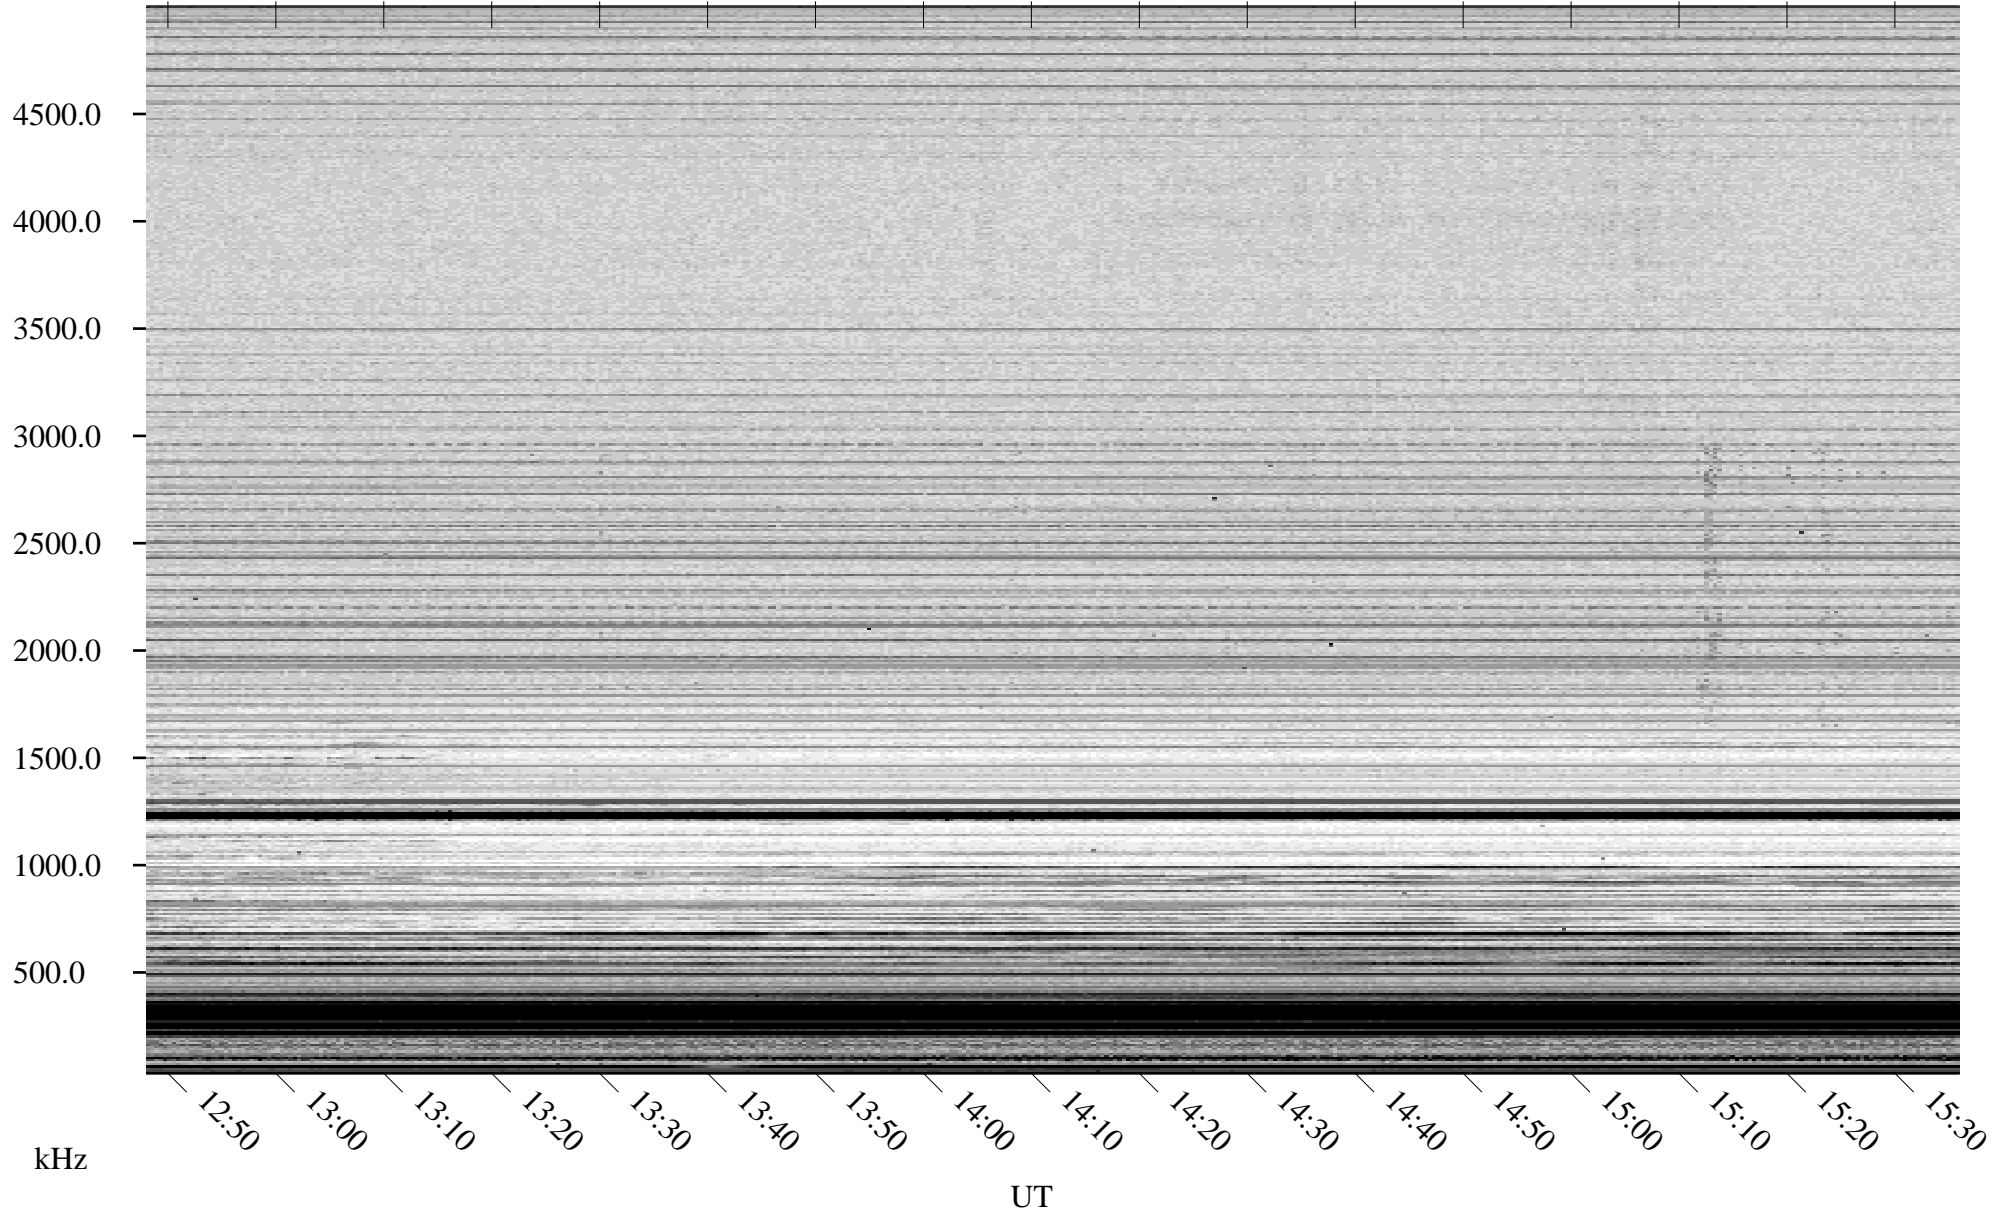

12/07/2006 Churchill, Manitoba

Linear Scale Black = 161 White = 15

CH06341L.R00m max_12

Page 1

12/07/2006 Churchill, Manitoba

Linear Scale Black = 161 White = 15

CH06341L.R00m max_12

Page 2

12/08/2006 Churchill, Manitoba

Linear Scale Black = 161 White = 15

CH06341L.R00m max_12

Page 3

12/08/2006 Churchill, Manitoba

Linear Scale Black = 161 White = 15

CH06341L.R00m max_12

Page 4

12/08/2006 Churchill, Manitoba

Linear Scale Black = 161 White = 15

CH06341L.R00m max_12

Page 5

12/08/2006 Churchill, Manitoba

Linear Scale Black = 161 White = 15

CH06341L.R00m max_12

Page 6

12/08/2006 Churchill, Manitoba

Linear Scale Black = 161 White = 15

CH06341L.R00m max_12

Page 7

12/08/2006 Churchill, Manitoba

Linear Scale Black = 161 White = 15

CH06341L.R00m max_12

Page 8