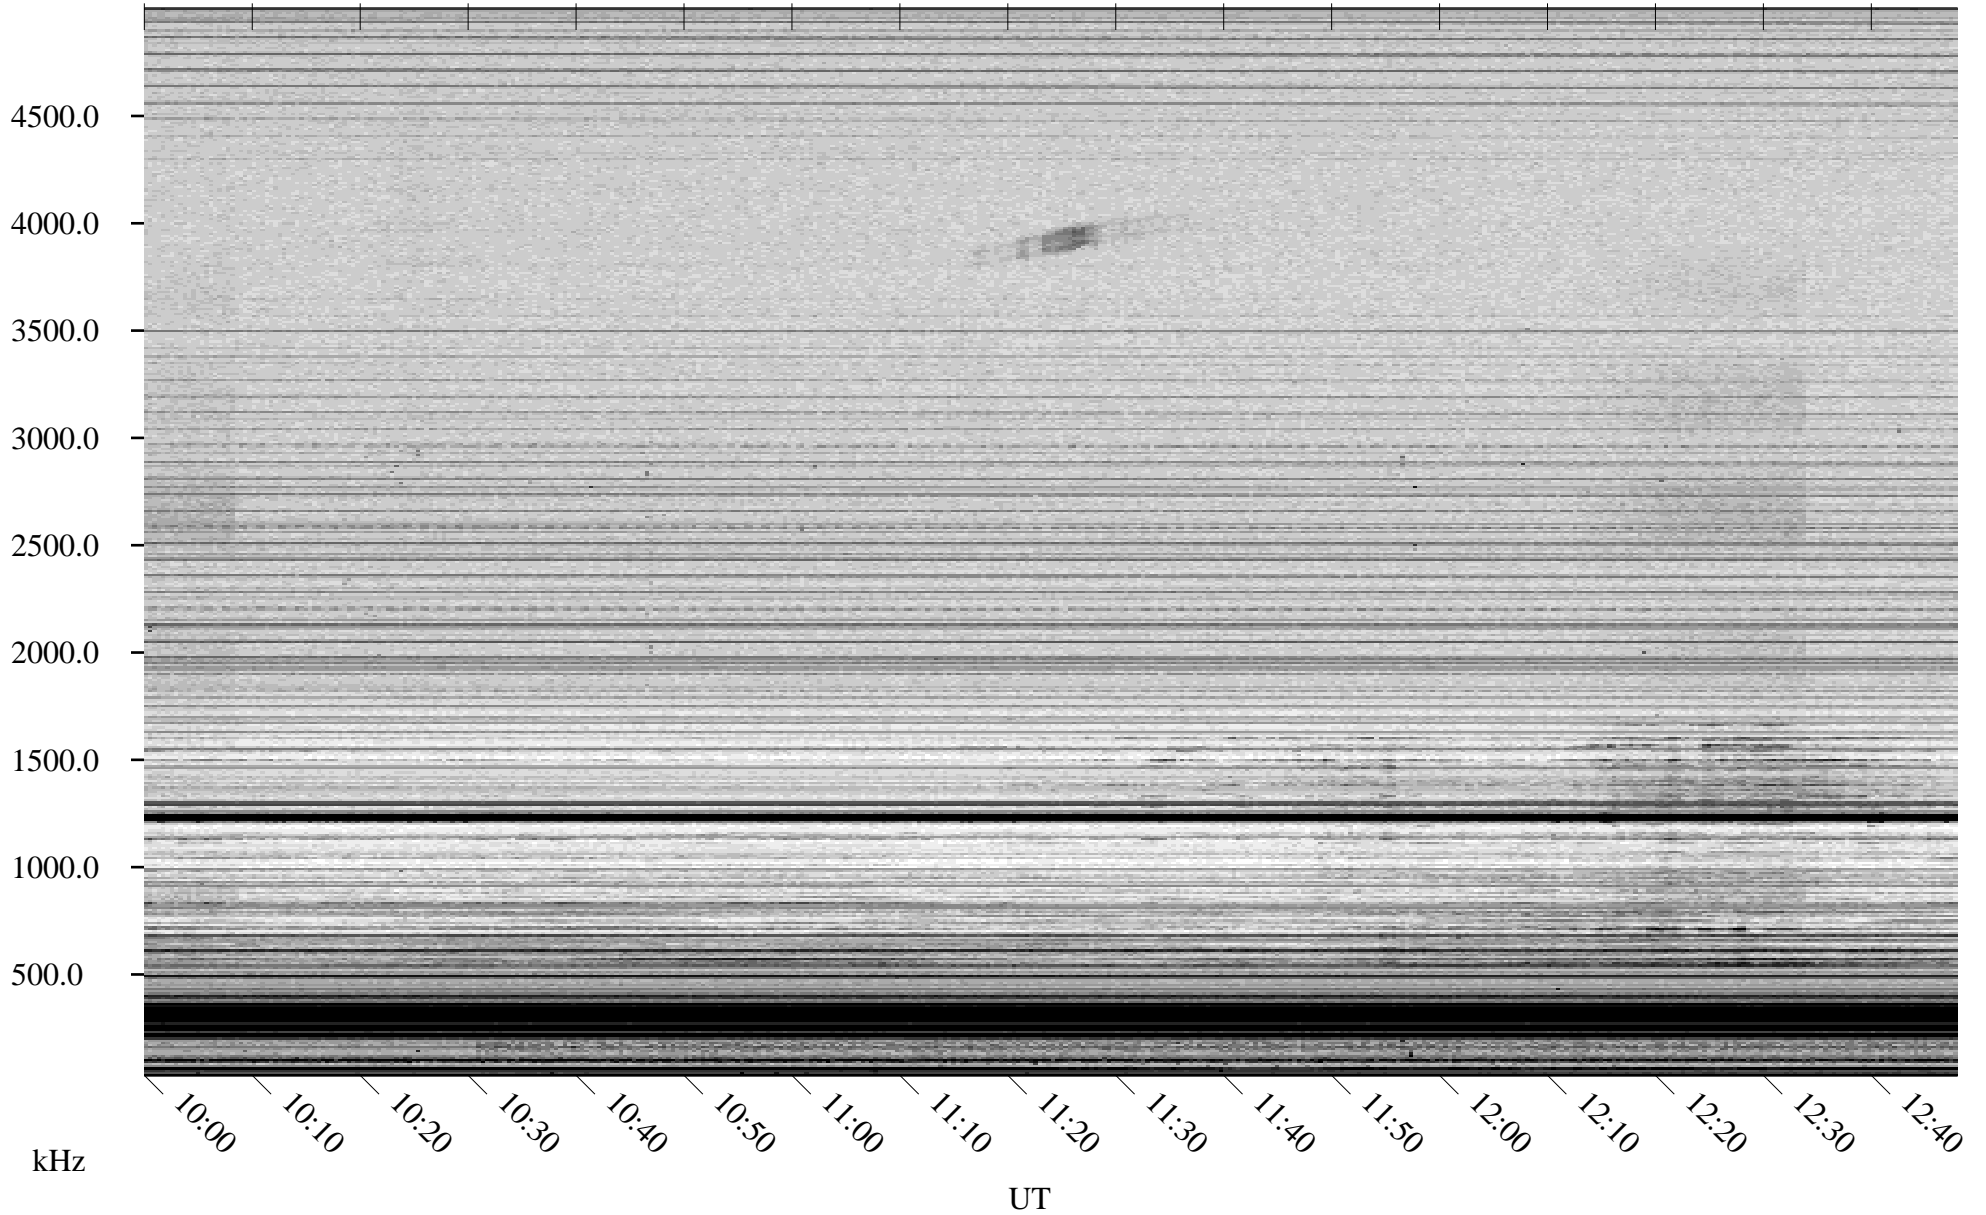

12/07/2006 Churchill, Manitoba

Linear Scale Black = 161 White = 15

CH06341L.R00m max_12

Page 1

12/07/2006 Churchill, Manitoba

Linear Scale Black = 161 White = 15

CH06341L.R00m max_12

Page 2

12/08/2006 Churchill, Manitoba

Linear Scale Black = 161 White = 15

CH06341L.R00m max_12

Page 3

12/08/2006 Churchill, Manitoba

Linear Scale Black = 161 White = 15

CH06341L.R00m max_12

Page 4

12/08/2006 Churchill, Manitoba

Linear Scale Black = 161 White = 15

CH06341L.R00m max_12

Page 5

12/08/2006 Churchill, Manitoba

Linear Scale Black = 161 White = 15

CH06341L.R00m max_12

Page 6

12/08/2006 Churchill, Manitoba

Linear Scale Black = 161 White = 15

CH06341L.R00m max_12

Page 7

12/08/2006 Churchill, Manitoba

Linear Scale Black = 161 White = 15

CH06341L.R00m max_12

Page 8