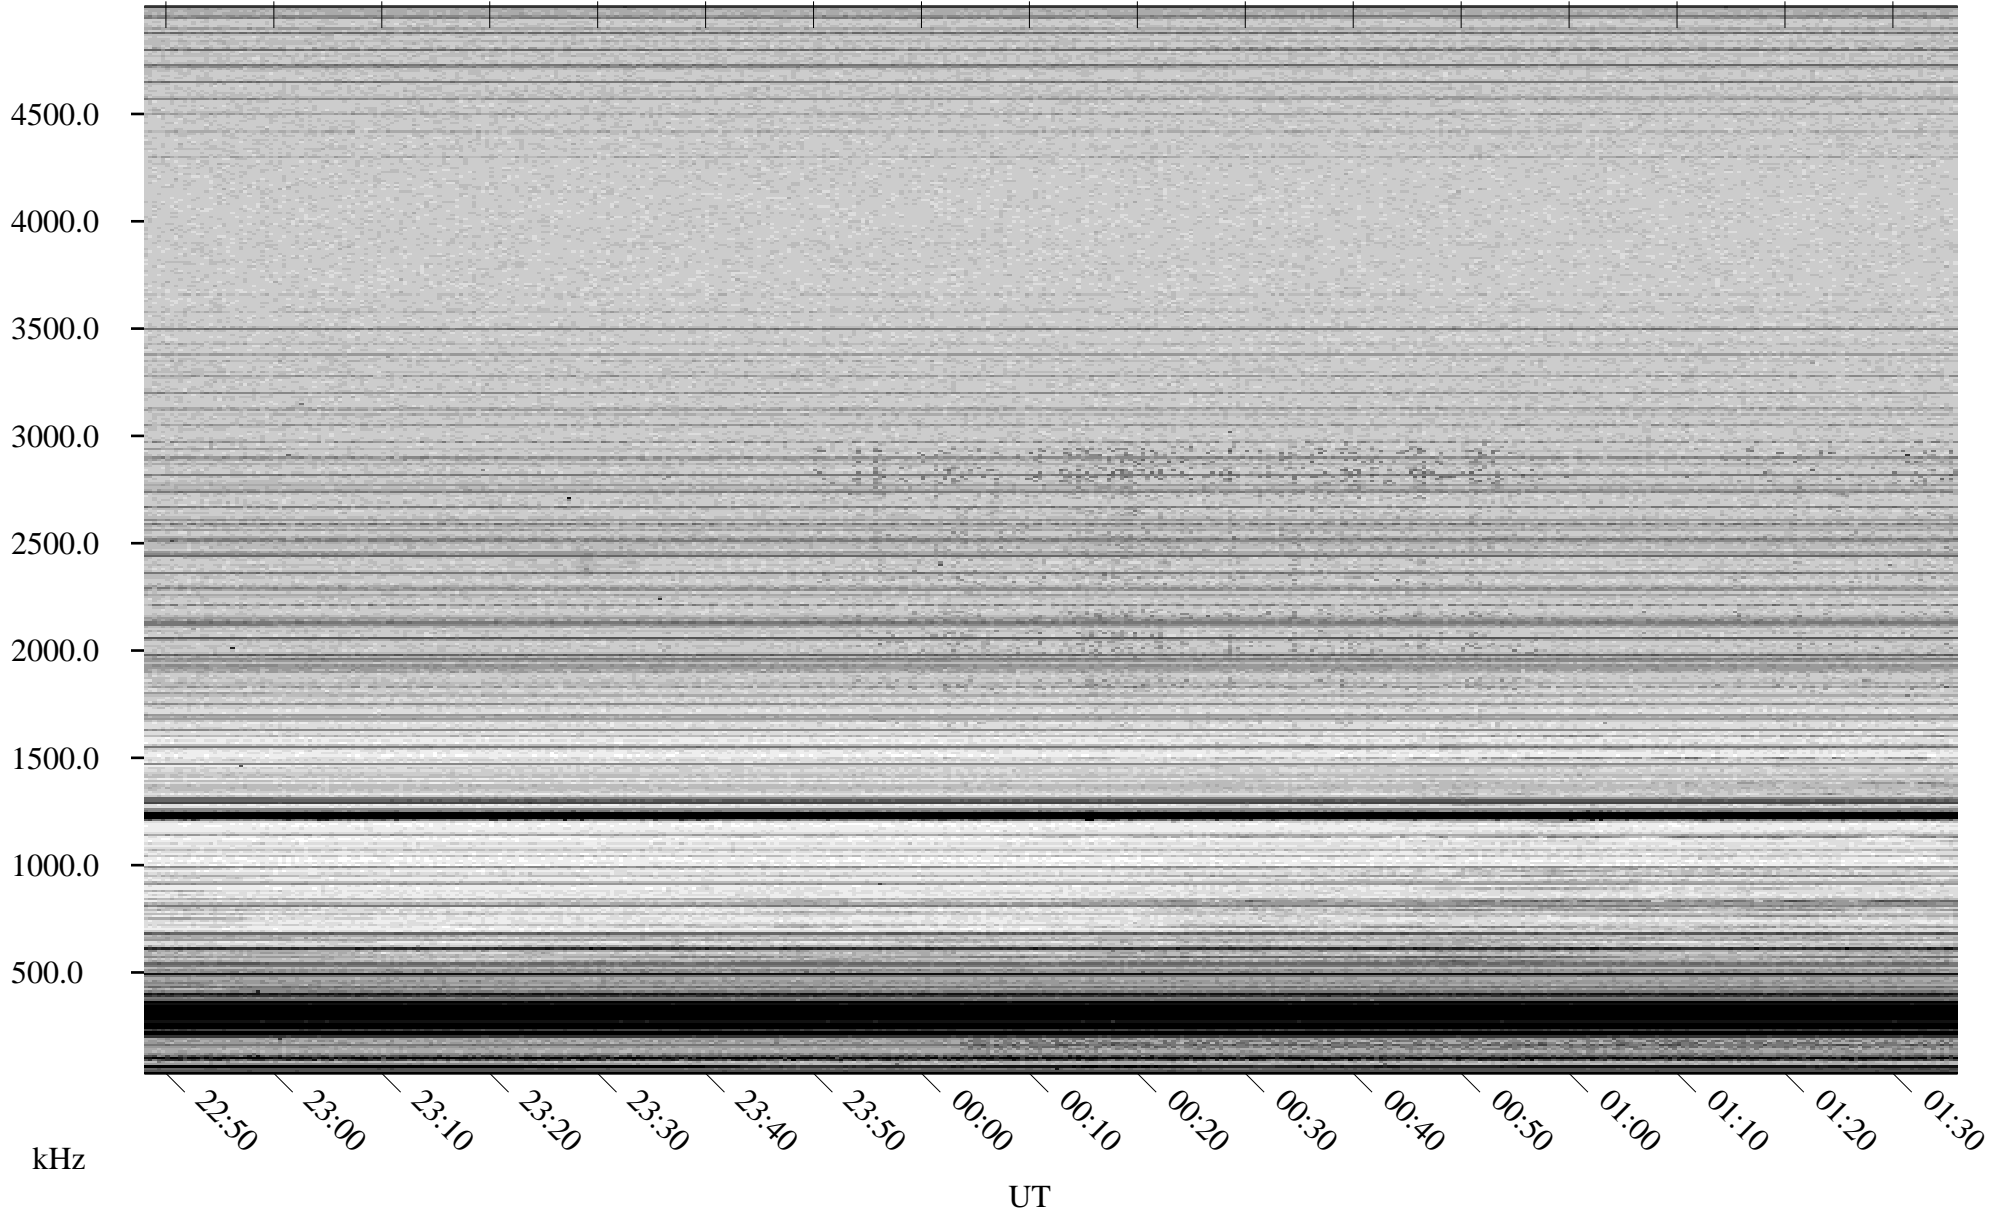

12/07/2006 Churchill, Manitoba

Linear Scale Black = 161 White = 15

CH06341L.R00m max_12

Page 1

12/07/2006 Churchill, Manitoba

Linear Scale Black = 161 White = 15

CH06341L.R00m max_12

Page 2

12/08/2006 Churchill, Manitoba

Linear Scale Black = 161 White = 15

CH06341L.R00m max_12

Page 3

12/08/2006 Churchill, Manitoba

Linear Scale Black = 161 White = 15

CH06341L.R00m max_12

Page 4

12/08/2006 Churchill, Manitoba

Linear Scale Black = 161 White = 15

CH06341L.R00m max_12

Page 5

12/08/2006 Churchill, Manitoba

Linear Scale Black = 161 White = 15

CH06341L.R00m max_12

Page 6

12/08/2006 Churchill, Manitoba

Linear Scale Black = 161 White = 15

CH06341L.R00m max_12

Page 7

12/08/2006 Churchill, Manitoba

Linear Scale Black = 161 White = 15

CH06341L.R00m max_12

Page 8