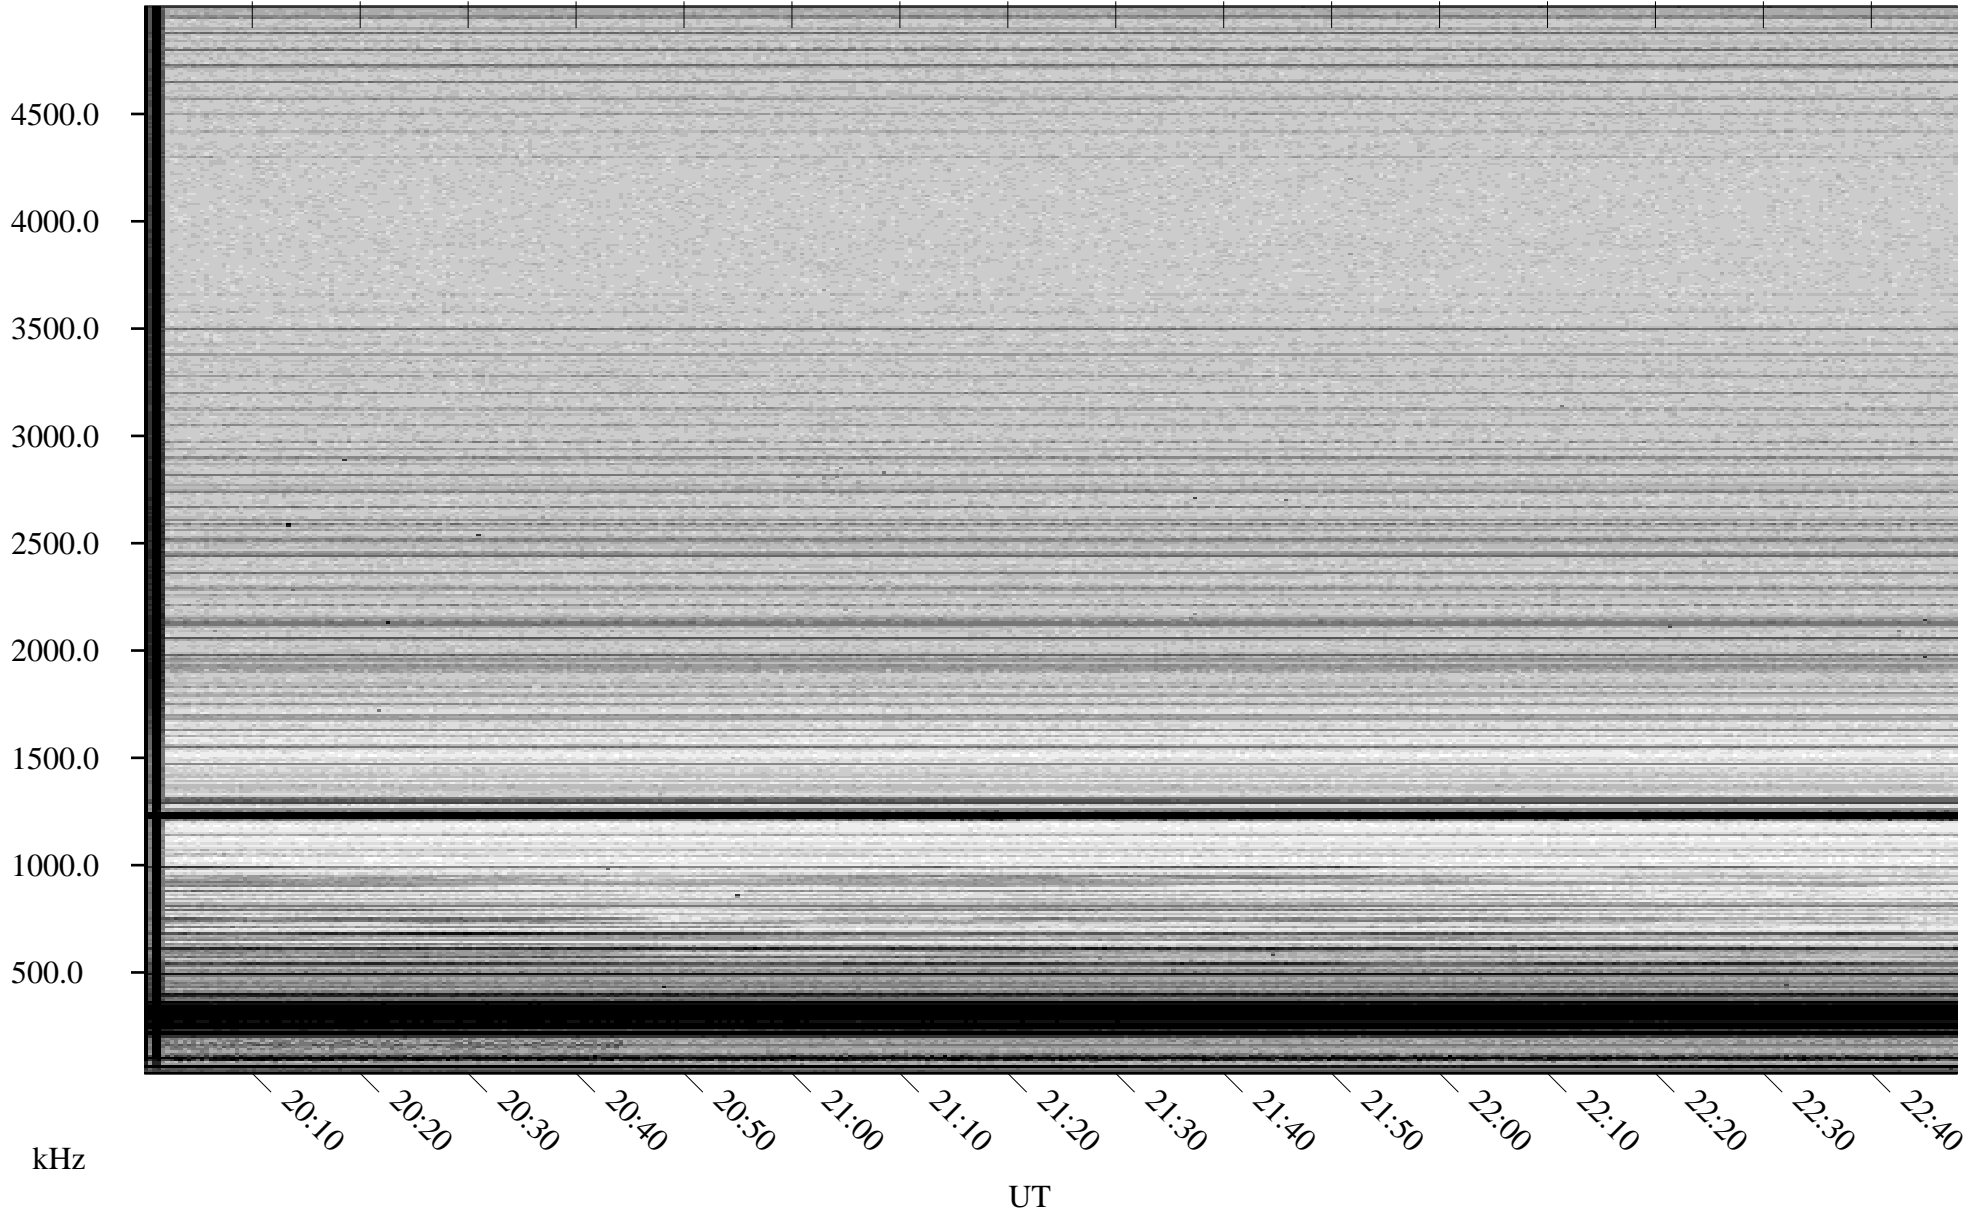

12/07/2006 Churchill, Manitoba

Linear Scale Black = 161 White = 15

CH06341L.R00m max_12

Page 1

12/07/2006 Churchill, Manitoba

Linear Scale Black = 161 White = 15

CH06341L.R00m max_12

Page 2

12/08/2006 Churchill, Manitoba

Linear Scale Black = 161 White = 15

CH06341L.R00m max_12

Page 3

12/08/2006 Churchill, Manitoba

Linear Scale Black = 161 White = 15

CH06341L.R00m max_12

Page 4

12/08/2006 Churchill, Manitoba

Linear Scale Black = 161 White = 15

CH06341L.R00m max_12

Page 5

12/08/2006 Churchill, Manitoba

Linear Scale Black = 161 White = 15

CH06341L.R00m max_12

Page 6

12/08/2006 Churchill, Manitoba

Linear Scale Black = 161 White = 15

CH06341L.R00m max_12

Page 7

12/08/2006 Churchill, Manitoba

Linear Scale Black = 161 White = 15

CH06341L.R00m max_12

Page 8