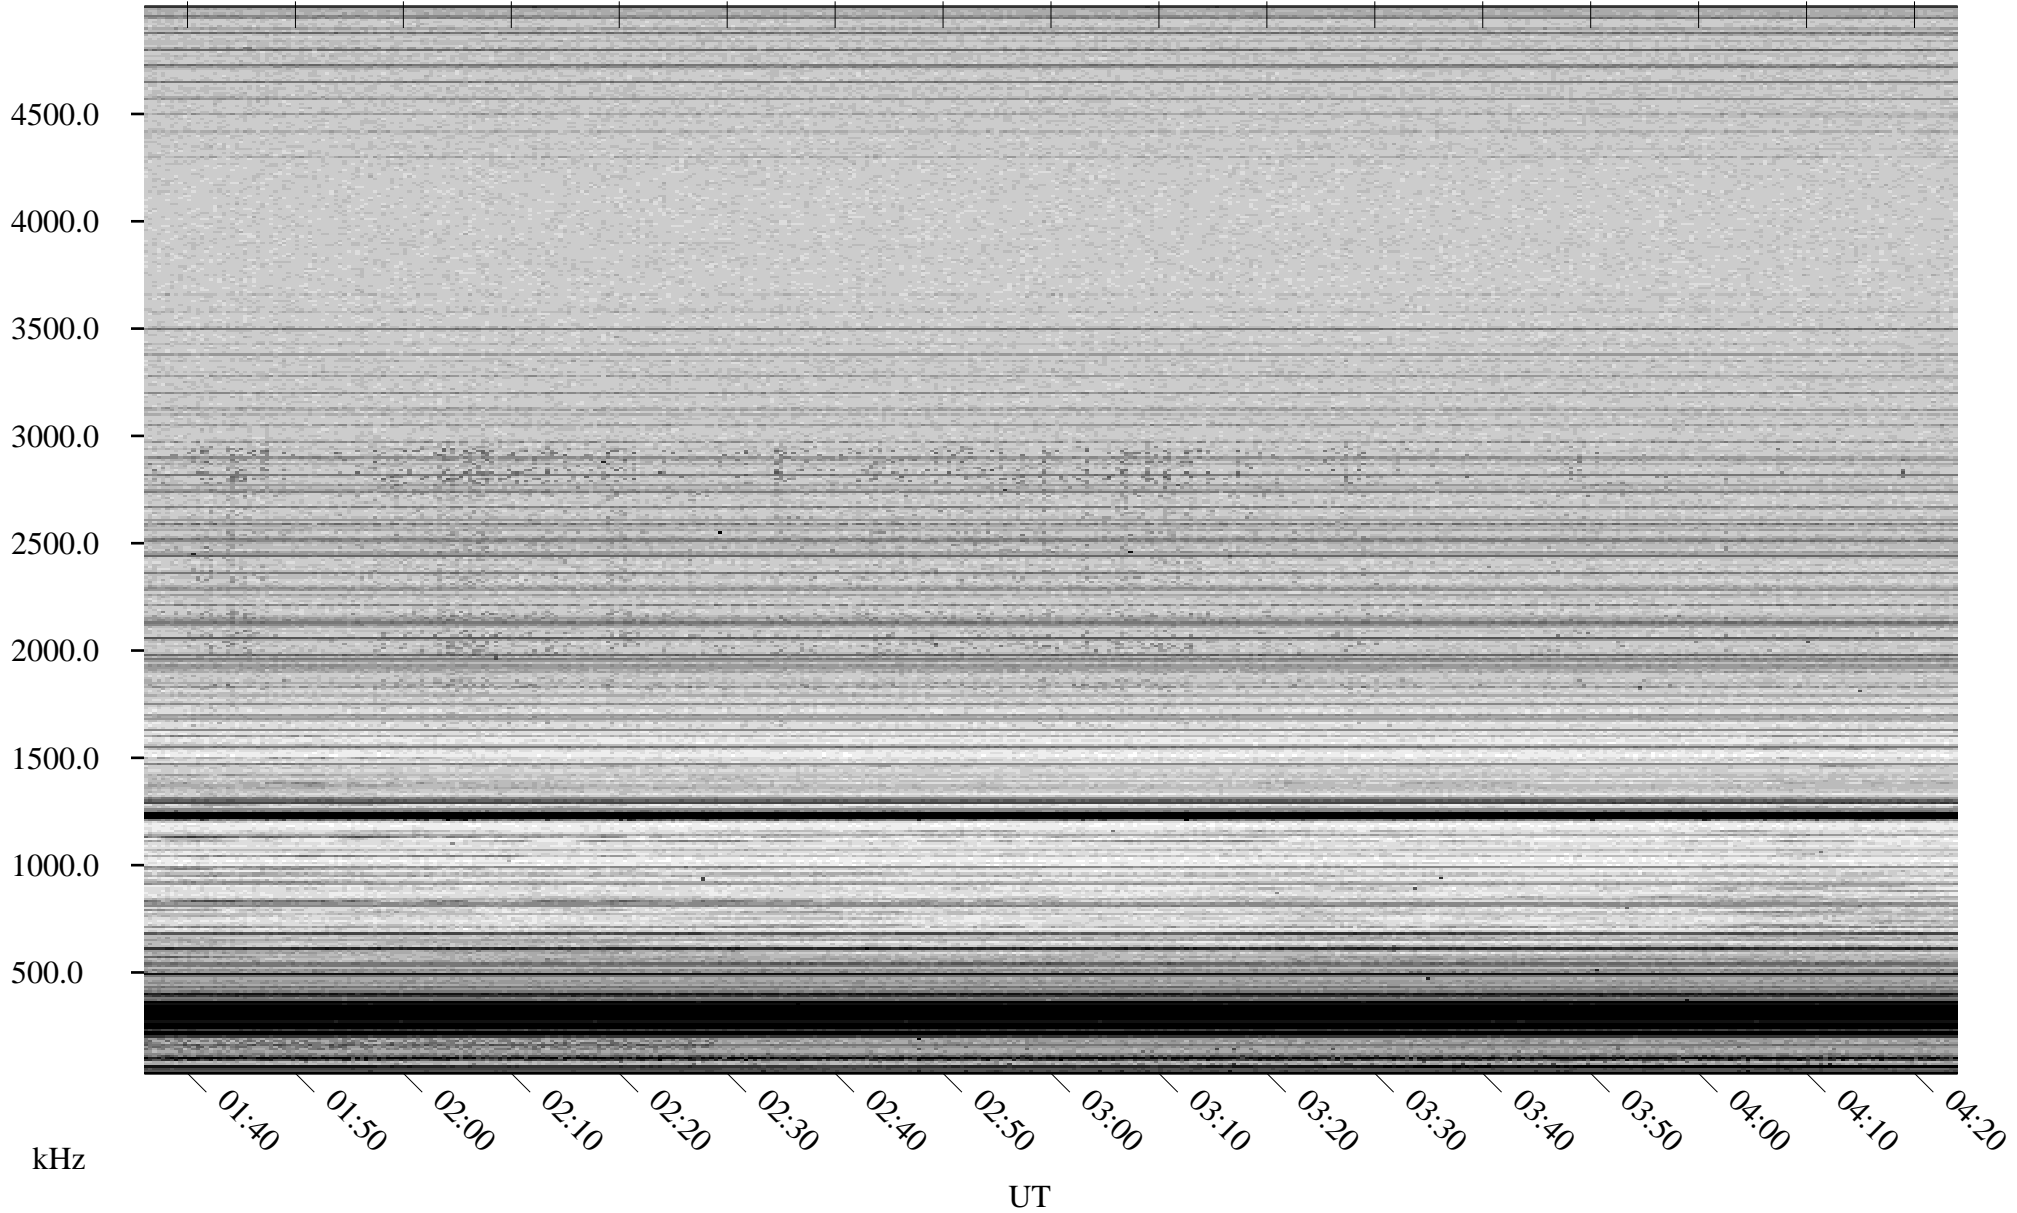

12/07/2006 Churchill, Manitoba

Linear Scale Black = 161 White = 15

CH06341L.R00m max_12

Page 1

12/07/2006 Churchill, Manitoba

Linear Scale Black = 161 White = 15

CH06341L.R00m max_12

Page 2

12/08/2006 Churchill, Manitoba

Linear Scale Black = 161 White = 15

CH06341L.R00m max_12

Page 3

12/08/2006 Churchill, Manitoba

Linear Scale Black = 161 White = 15

CH06341L.R00m max_12

Page 4

12/08/2006 Churchill, Manitoba

Linear Scale Black = 161 White = 15

CH06341L.R00m max_12

Page 5

12/08/2006 Churchill, Manitoba

Linear Scale Black = 161 White = 15

CH06341L.R00m max_12

Page 6

12/08/2006 Churchill, Manitoba

Linear Scale Black = 161 White = 15

CH06341L.R00m max_12

Page 7

12/08/2006 Churchill, Manitoba

Linear Scale Black = 161 White = 15

CH06341L.R00m max_12

Page 8