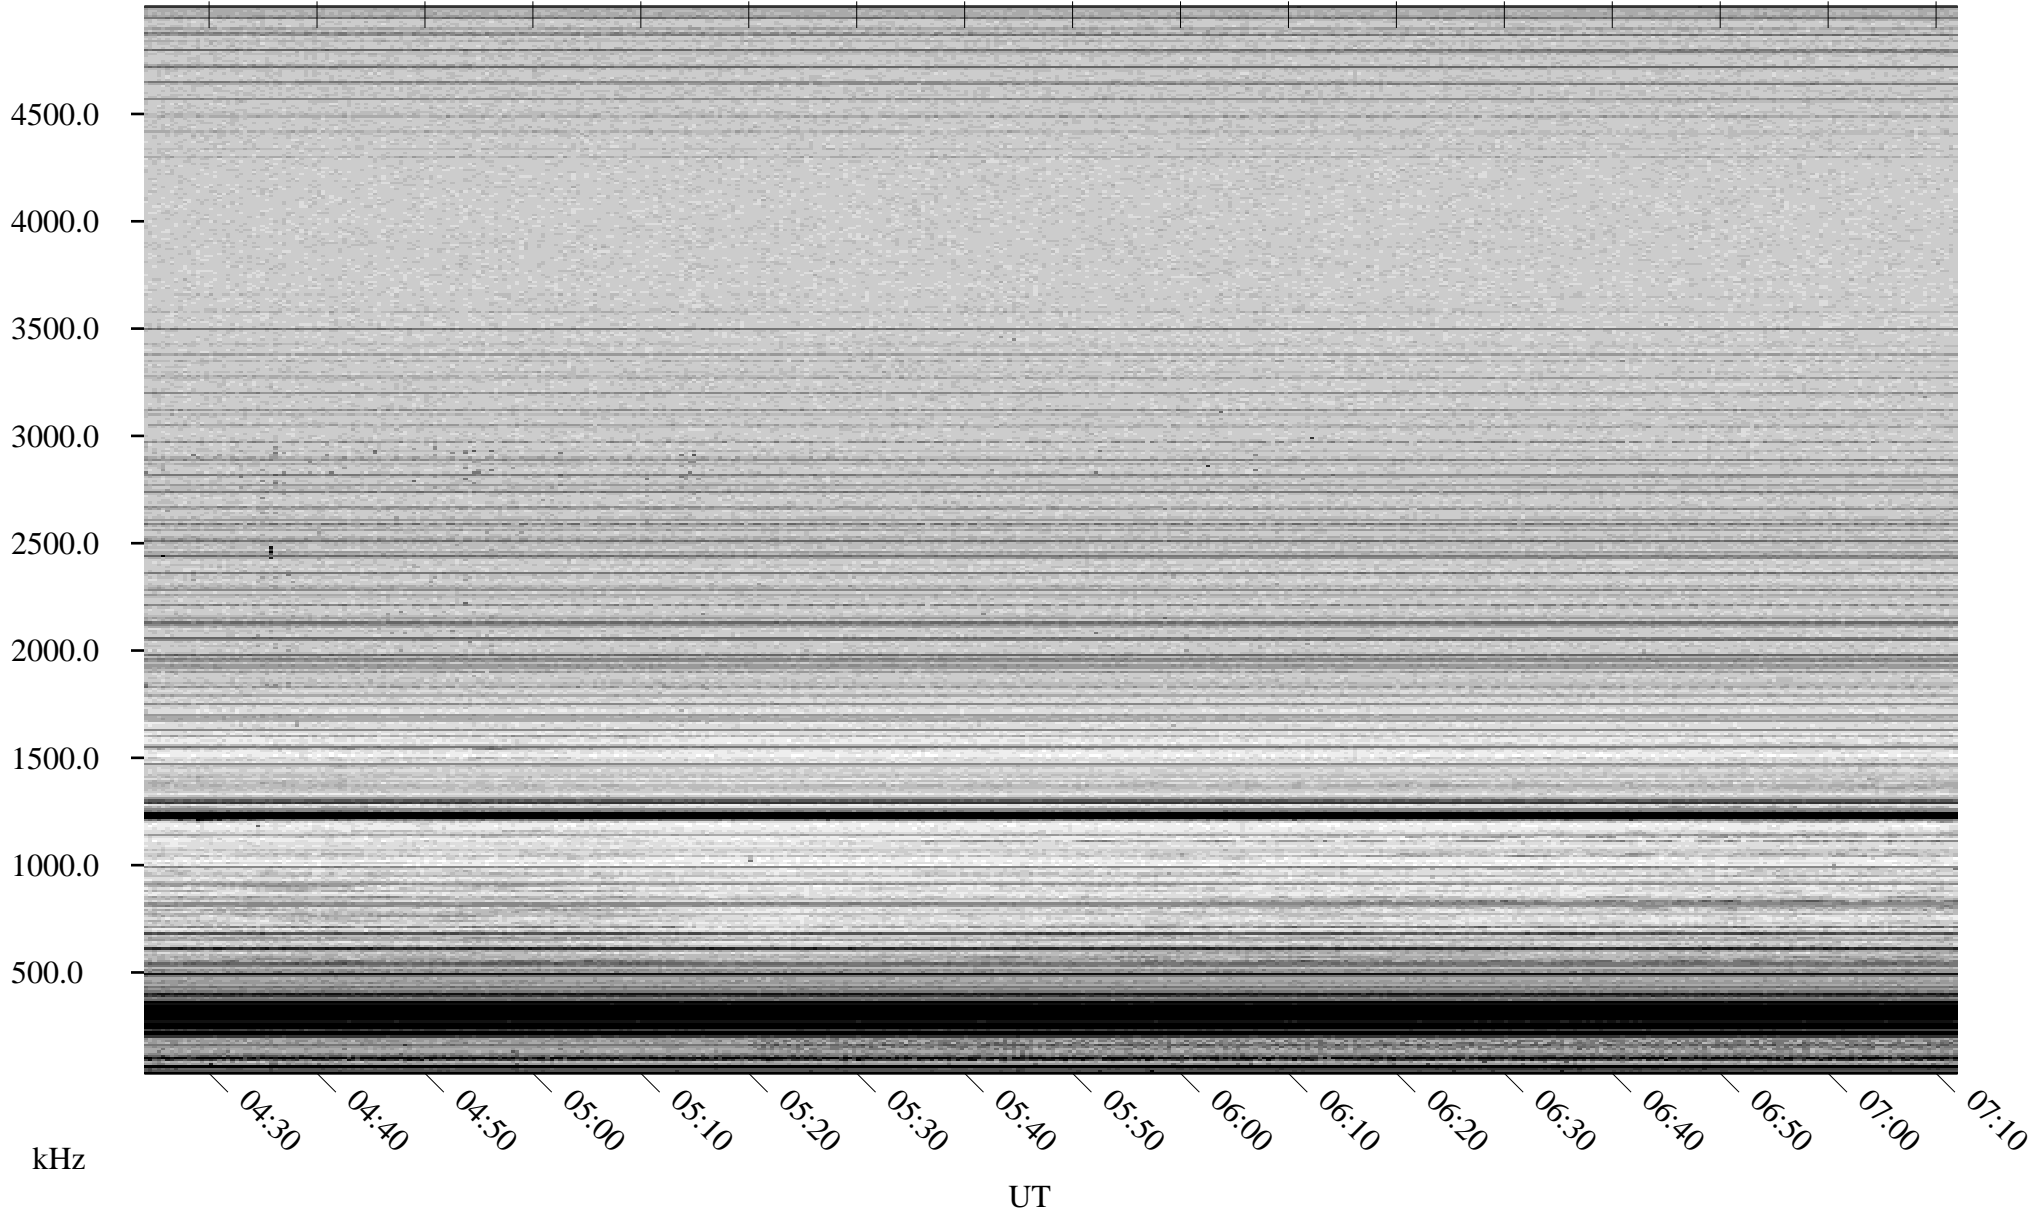

12/07/2006 Churchill, Manitoba

Linear Scale Black = 161 White = 15

CH06341L.R00m max_12

Page 1

12/07/2006 Churchill, Manitoba

Linear Scale Black = 161 White = 15

CH06341L.R00m max_12

Page 2

12/08/2006 Churchill, Manitoba

Linear Scale Black = 161 White = 15

CH06341L.R00m max_12

Page 3

12/08/2006 Churchill, Manitoba

Linear Scale Black = 161 White = 15

CH06341L.R00m max_12

Page 4

12/08/2006 Churchill, Manitoba

Linear Scale Black = 161 White = 15

CH06341L.R00m max_12

Page 5

12/08/2006 Churchill, Manitoba

Linear Scale Black = 161 White = 15

CH06341L.R00m max_12

Page 6

12/08/2006 Churchill, Manitoba

Linear Scale Black = 161 White = 15

CH06341L.R00m max_12

Page 7

12/08/2006 Churchill, Manitoba

Linear Scale Black = 161 White = 15

CH06341L.R00m max_12

Page 8