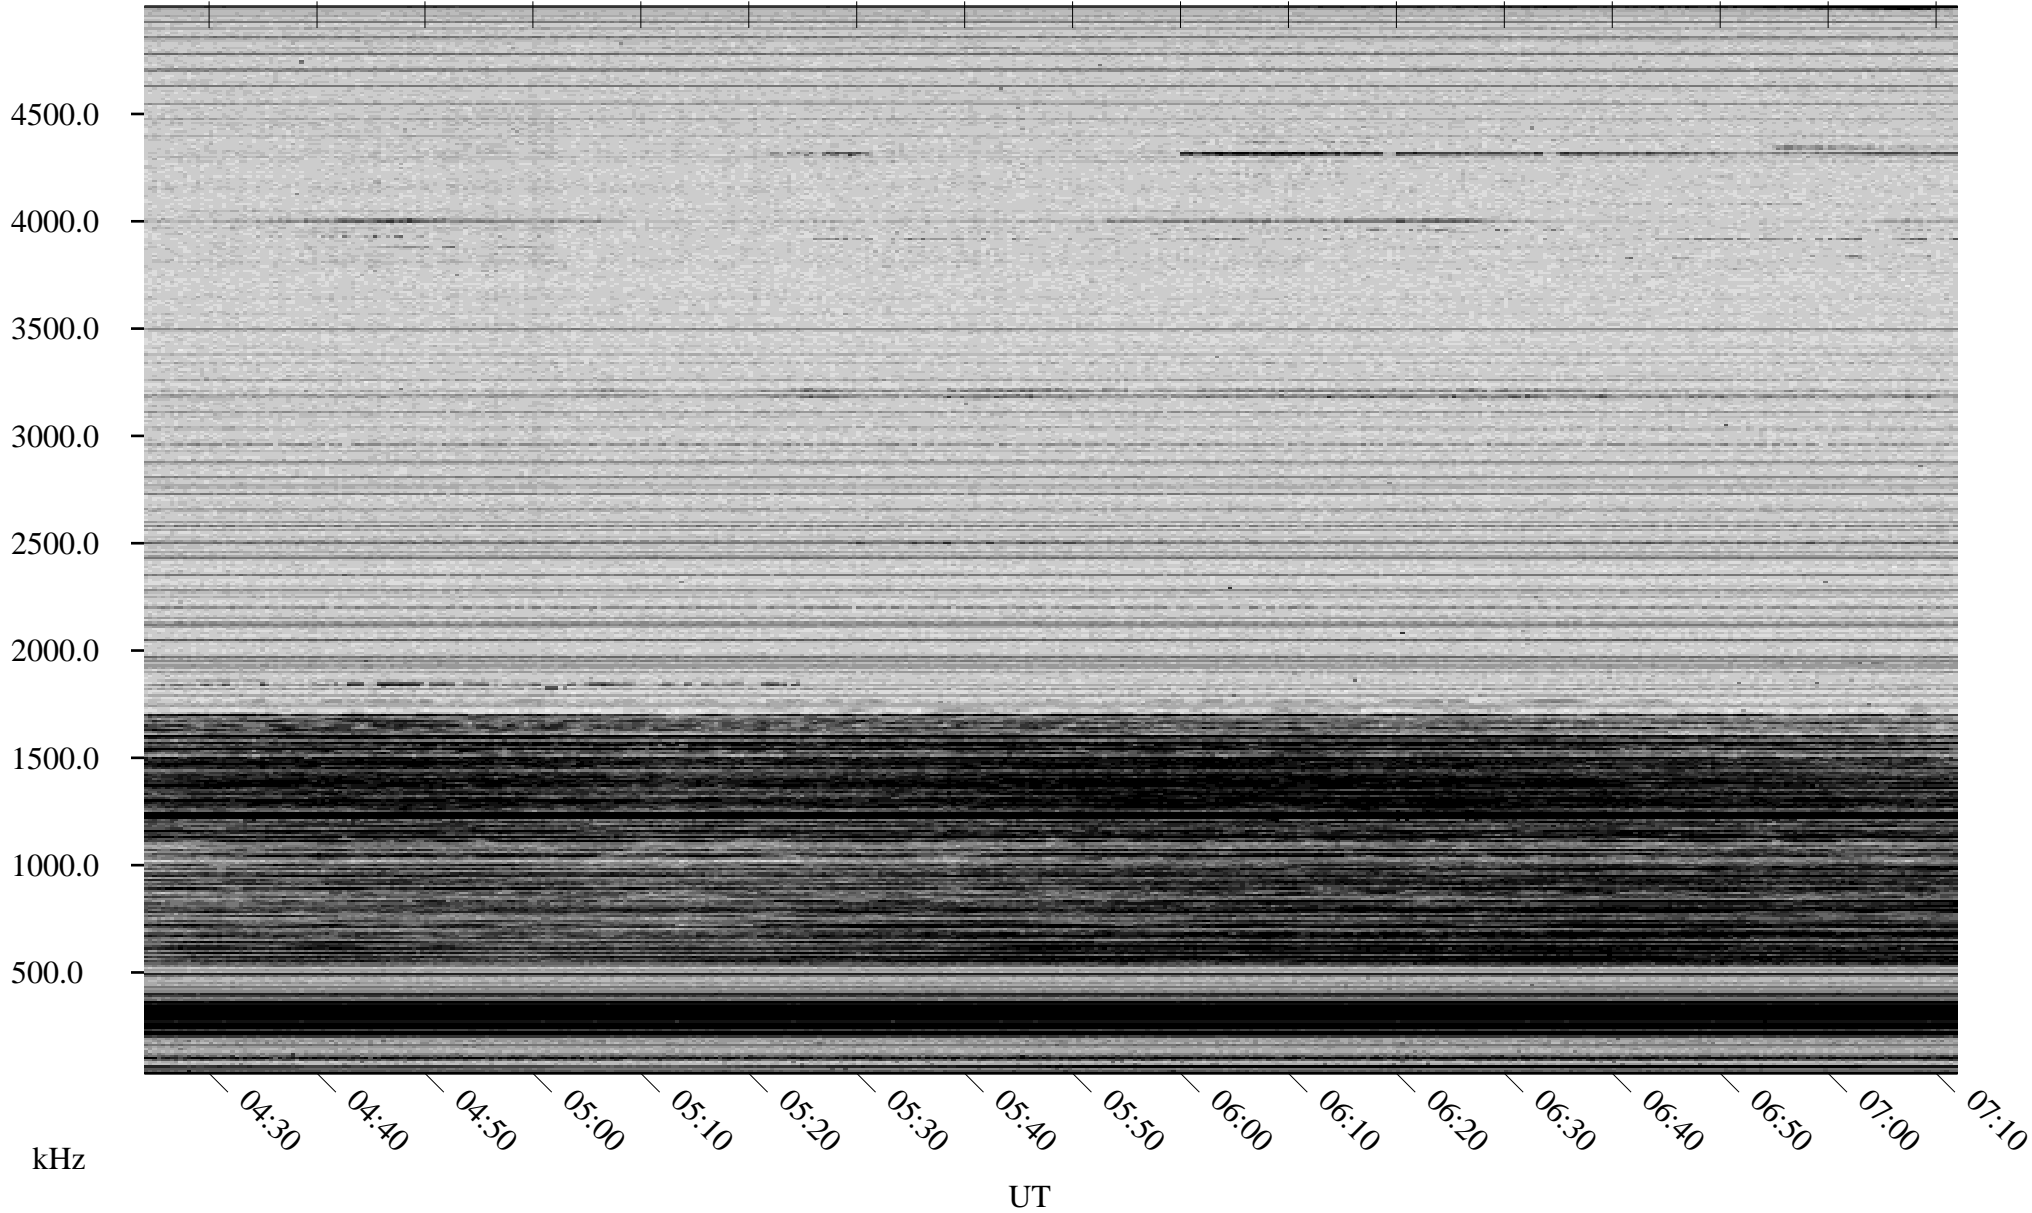

12/09/2006 Churchill, Manitoba

Linear Scale Black = 161 White = 15

CH06343L.R00m max_12

Page 1

12/09/2006 Churchill, Manitoba

Linear Scale Black = 161 White = 15

CH06343L.R00m max_12

12/10/2006 Churchill, Manitoba

Linear Scale Black = 161 White = 15

CH06343L.R00m max_12

Page 3

12/10/2006 Churchill, Manitoba

Linear Scale Black = 161 White = 15

CH06343L.R00m max_12

Page 4

12/10/2006 Churchill, Manitoba

Linear Scale Black = 161 White = 15

CH06343L.R00m max_12

Page 5

12/10/2006 Churchill, Manitoba

Linear Scale Black = 161 White = 15

CH06343L.R00m max_12

Page 6

12/10/2006 Churchill, Manitoba

Linear Scale Black = 161 White = 15

CH06343L.R00m max_12

Page 7

12/10/2006 Churchill, Manitoba

Linear Scale Black = 161 White = 15

CH06343L.R00m max_12

Page 8