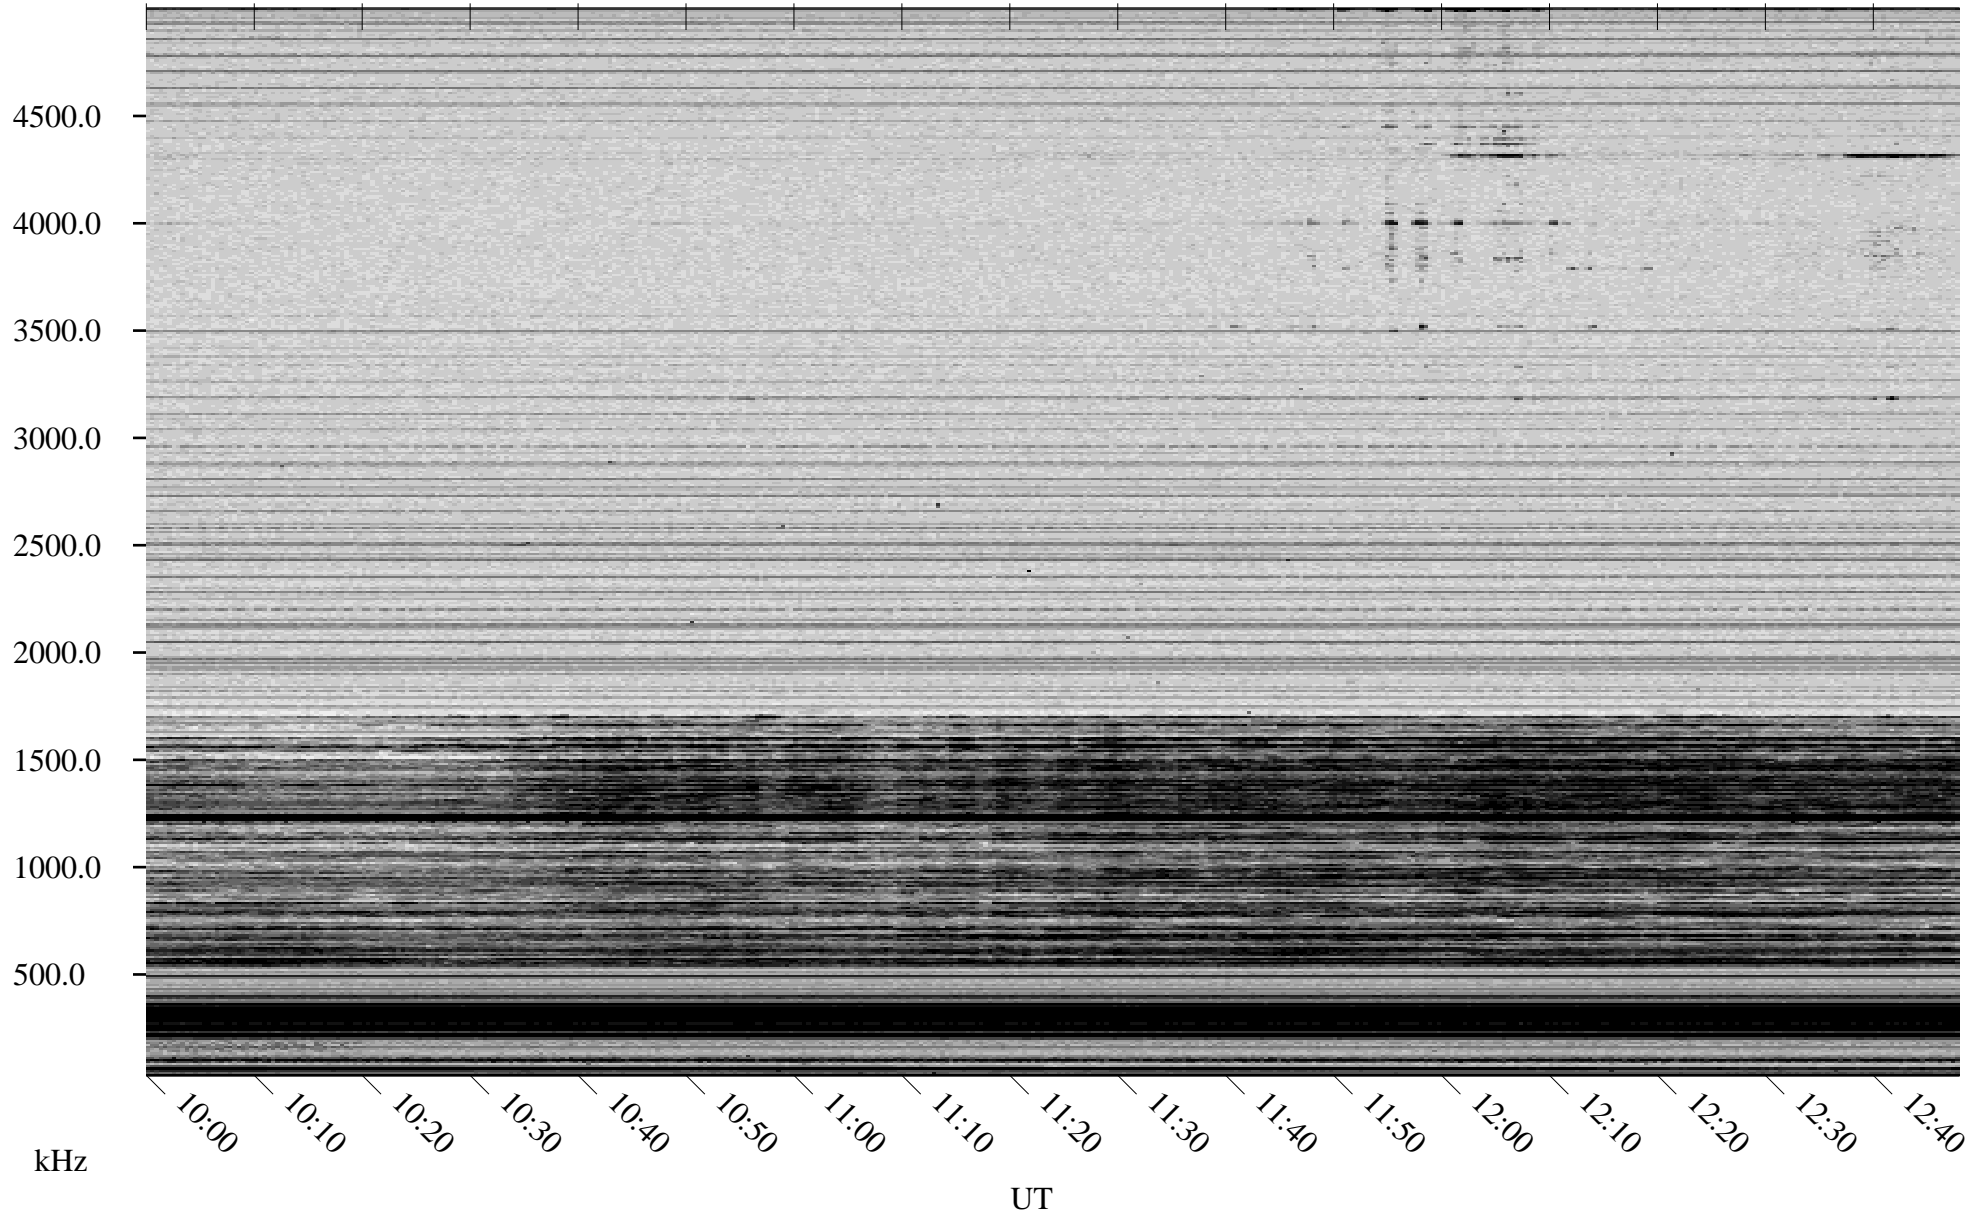

12/09/2006 Churchill, Manitoba

Linear Scale Black = 161 White = 15

CH06343L.R00m max_12

Page 1

12/09/2006 Churchill, Manitoba

Linear Scale Black = 161 White = 15

CH06343L.R00m max_12

12/10/2006 Churchill, Manitoba

Linear Scale Black = 161 White = 15

CH06343L.R00m max_12

Page 3

12/10/2006 Churchill, Manitoba

Linear Scale Black = 161 White = 15

CH06343L.R00m max_12

Page 4

12/10/2006 Churchill, Manitoba

Linear Scale Black = 161 White = 15

CH06343L.R00m max_12

Page 5

12/10/2006 Churchill, Manitoba

Linear Scale Black = 161 White = 15

CH06343L.R00m max_12

Page 6

12/10/2006 Churchill, Manitoba

Linear Scale Black = 161 White = 15

CH06343L.R00m max_12

Page 7

12/10/2006 Churchill, Manitoba

Linear Scale Black = 161 White = 15

CH06343L.R00m max_12

Page 8