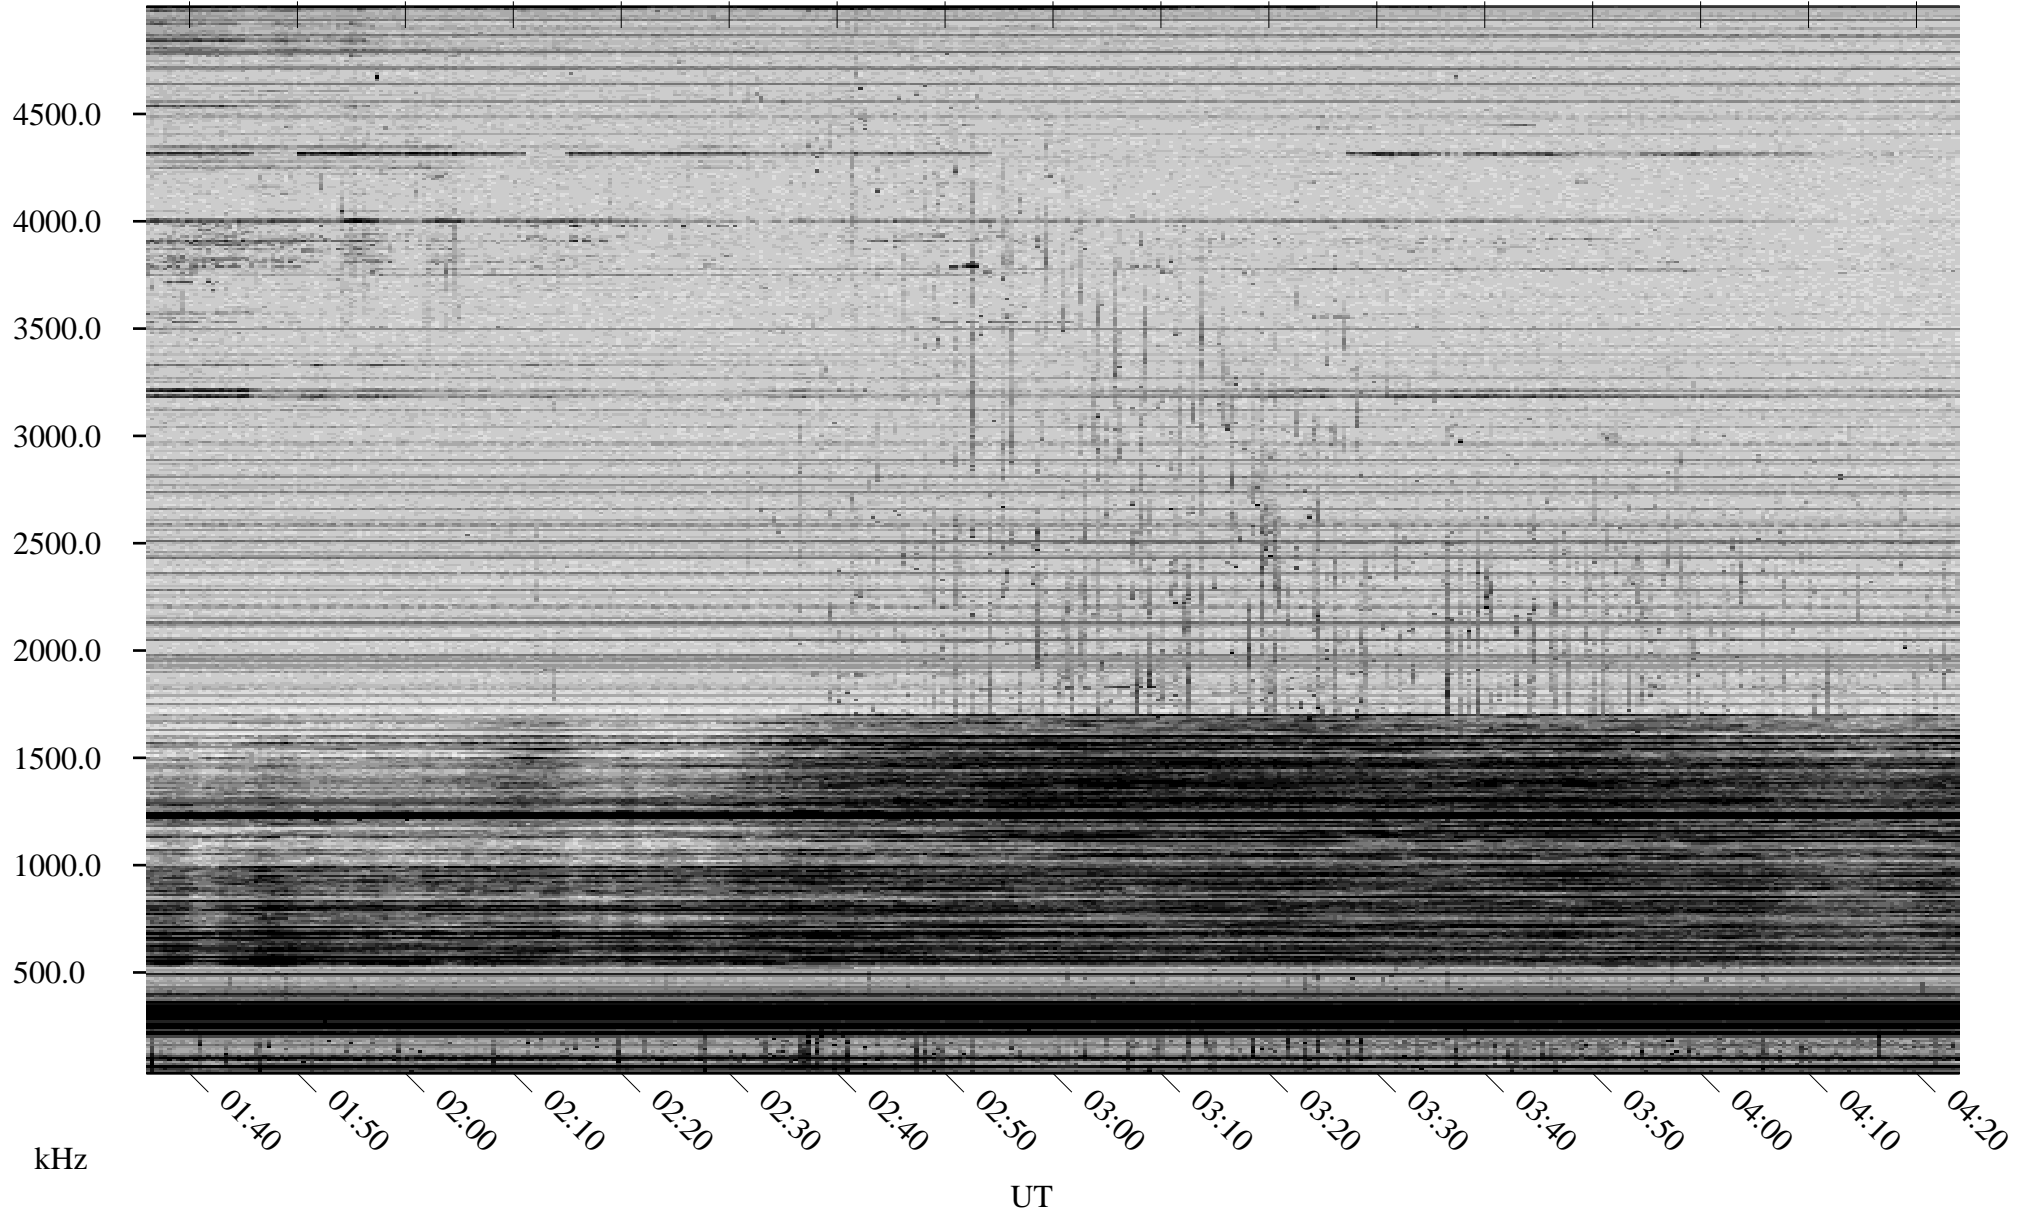

12/11/2006 Churchill, Manitoba

Linear Scale Black = 161 White = 15

CH06345L.R00m max_12

Page 1

12/11/2006 Churchill, Manitoba

Linear Scale Black = 161 White = 15

CH06345L.R00m max_12

Page 2

12/12/2006 Churchill, Manitoba

Linear Scale Black = 161 White = 15

CH06345L.R00m max_12

Page 3

12/12/2006 Churchill, Manitoba

Linear Scale Black = 161 White = 15

CH06345L.R00m max_12

Page 4

12/12/2006 Churchill, Manitoba

Linear Scale Black = 161 White = 15

CH06345L.R00m max_12

Page 5

12/12/2006 Churchill, Manitoba

Linear Scale Black = 161 White = 15

CH06345L.R00m max_12

Page 6

12/12/2006 Churchill, Manitoba

Linear Scale Black = 161 White = 15

CH06345L.R00m max_12

Page 7

12/12/2006 Churchill, Manitoba

Linear Scale Black = 161 White = 15

CH06345L.R00m max_12