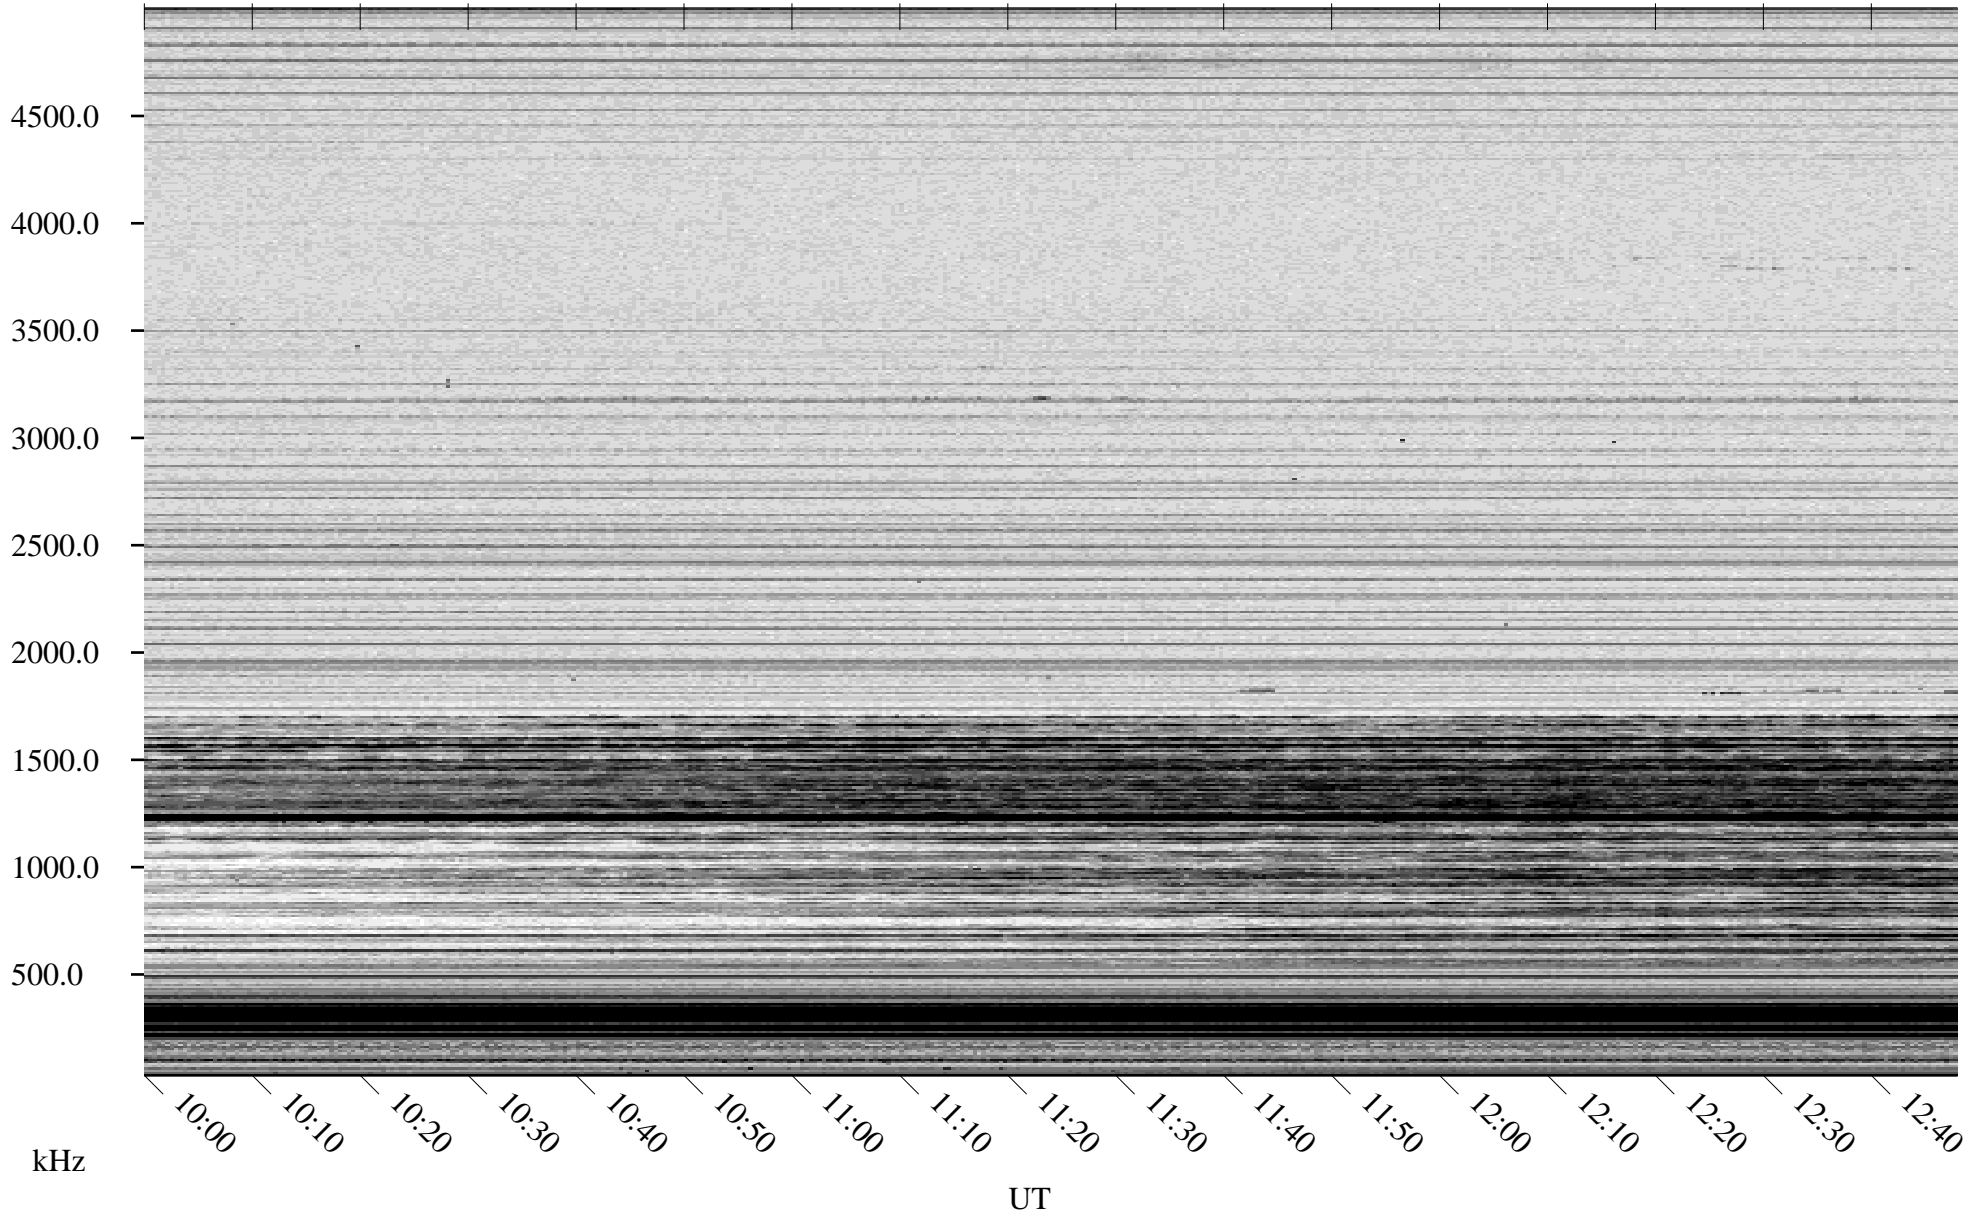

# 12/13/2006 Churchill, Manitoba

Linear Scale    Black = 161    White = 15

CH06346L.R00m max\_12

Page 4

# 12/13/2006 Churchill, Manitoba

Linear Scale    Black = 161    White = 15

CH06346L.R00m max\_12

Page 5

# 12/13/2006 Churchill, Manitoba

Linear Scale    Black = 161    White = 15

CH06346L.R00m max\_12

Page 6

# 12/13/2006 Churchill, Manitoba

Linear Scale    Black = 161    White = 15

CH06346L.R00m max\_12

Page 7