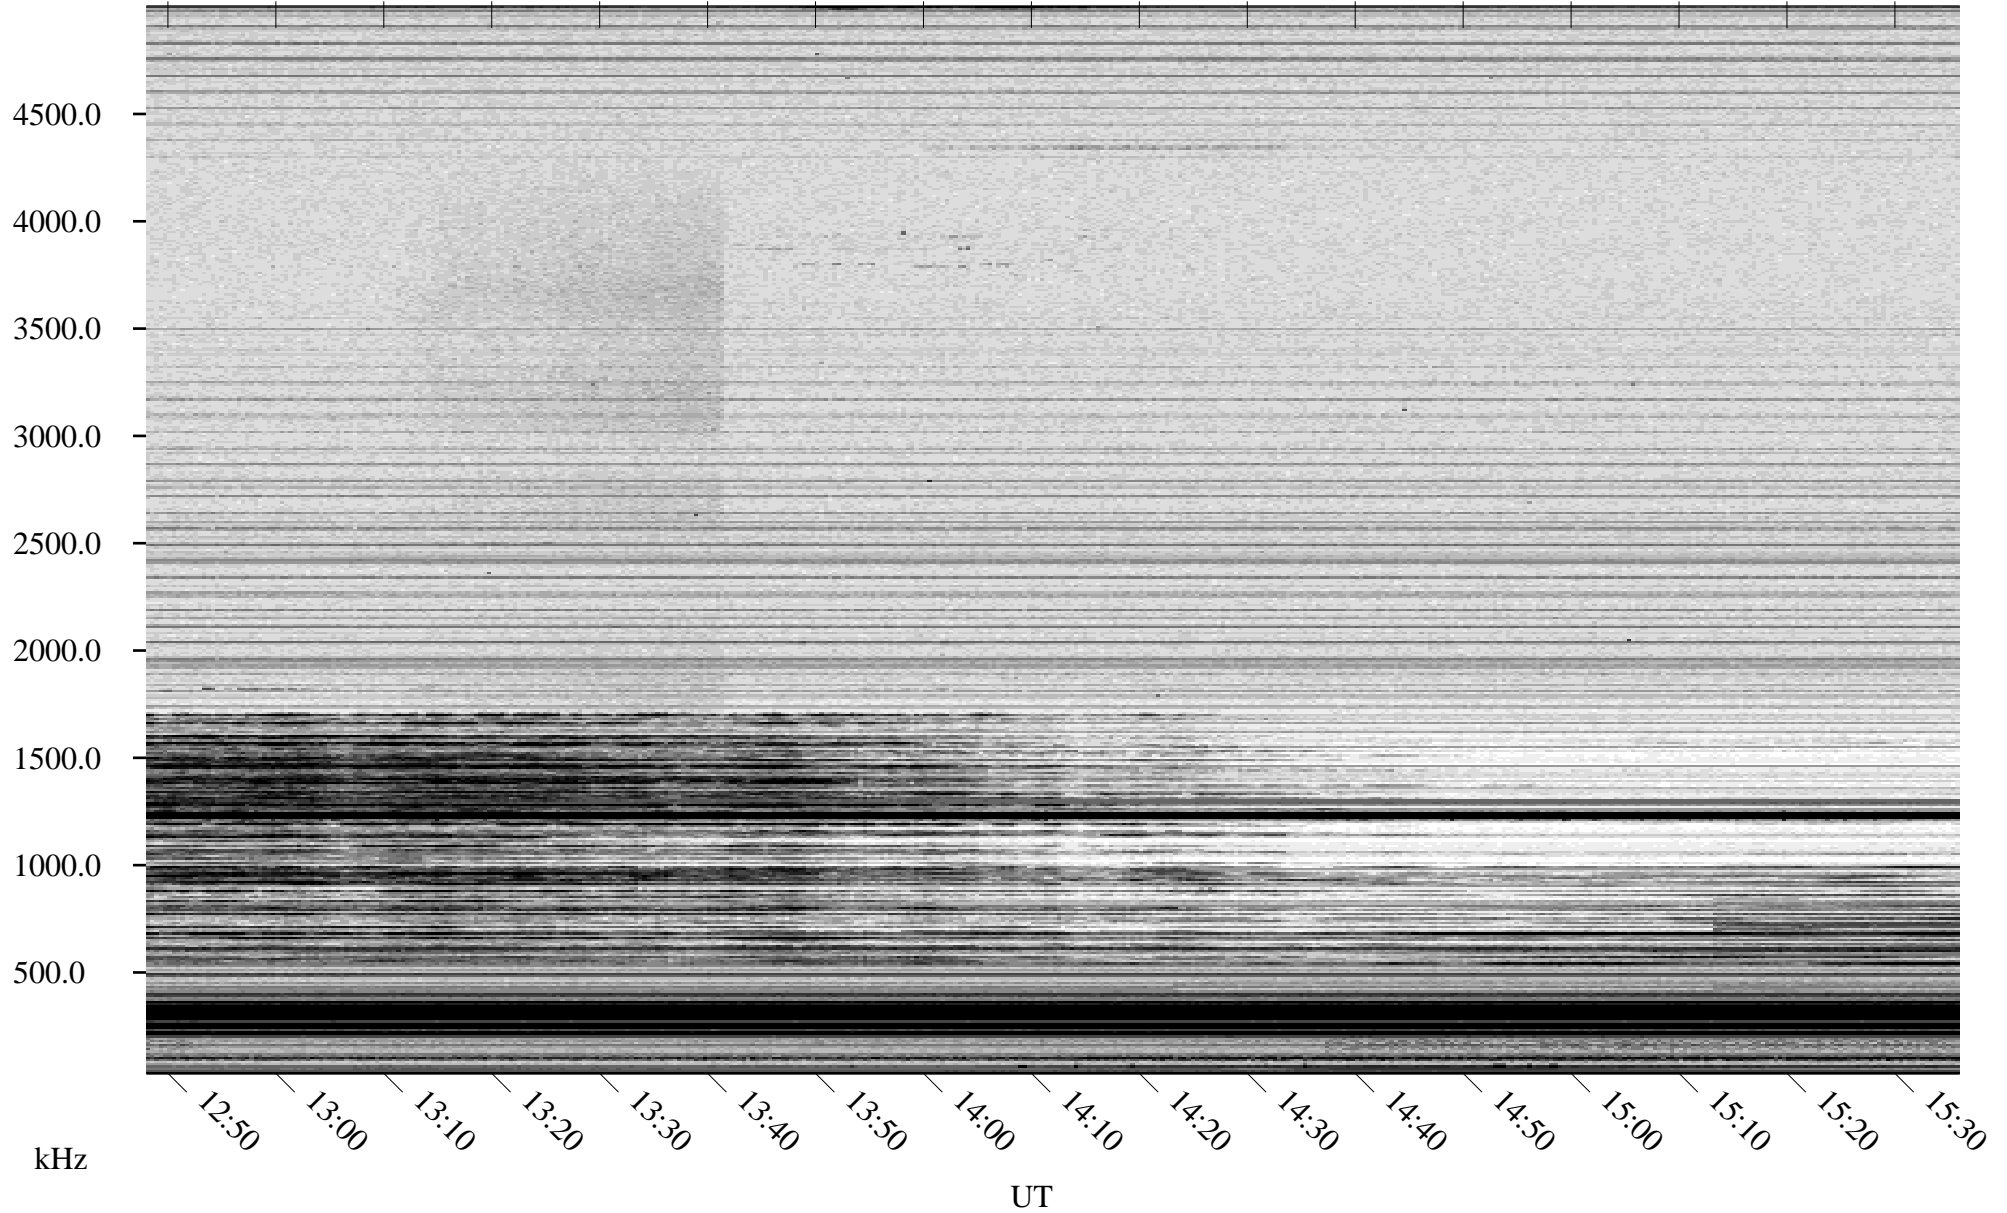

# 12/13/2006 Churchill, Manitoba

Linear Scale    Black = 161    White = 15

CH06346L.R00m max\_12

Page 5

# 12/13/2006 Churchill, Manitoba

Linear Scale    Black = 161    White = 15

CH06346L.R00m max\_12

Page 6

# 12/13/2006 Churchill, Manitoba

Linear Scale    Black = 161    White = 15

CH06346L.R00m max\_12

Page 7

# 12/13/2006 Churchill, Manitoba

Linear Scale    Black = 161    White = 15

CH06346L.R00m max\_12

Page 8