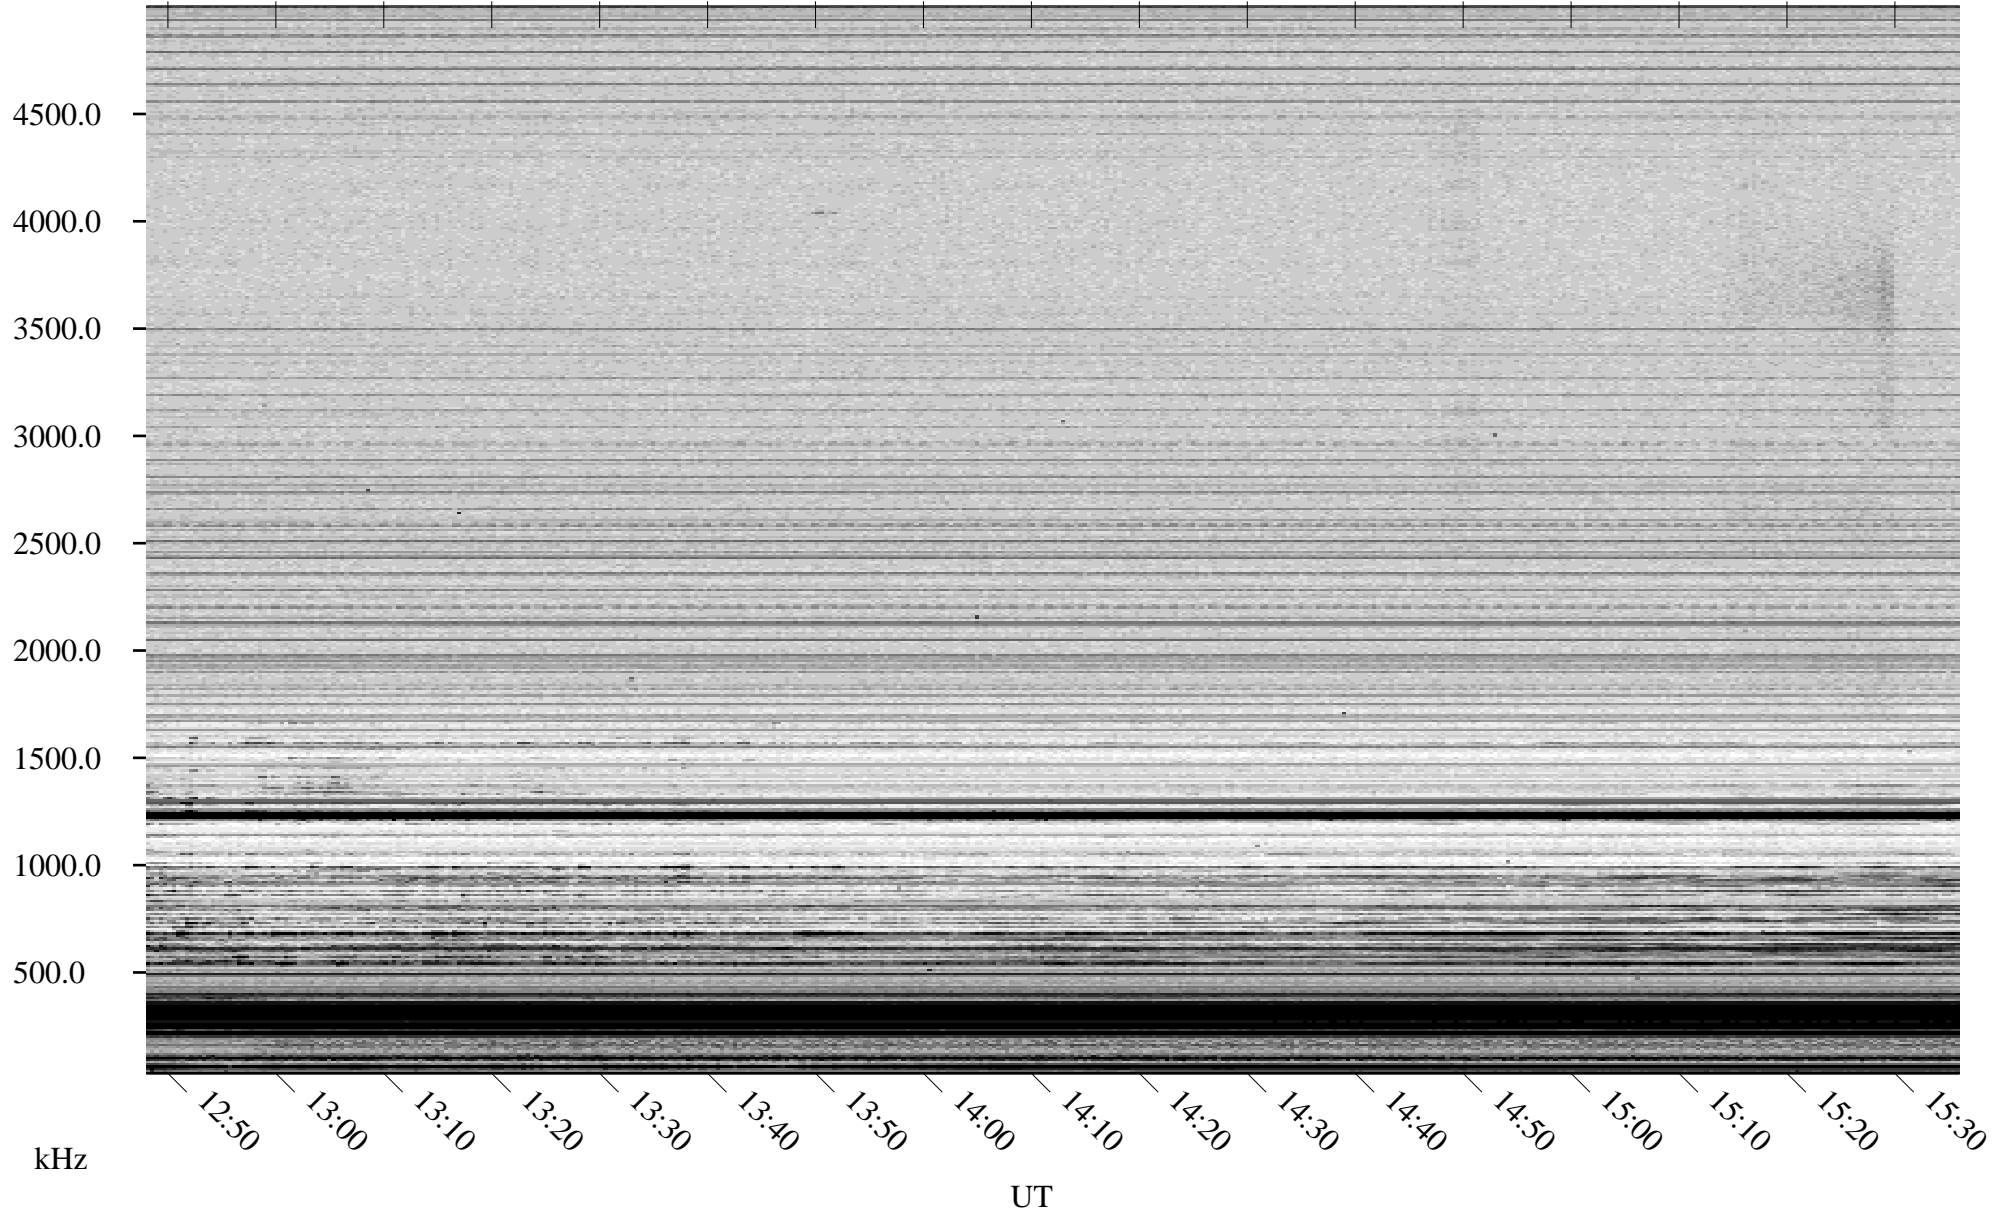

12/14/2006 Churchill, Manitoba

Linear Scale Black = 161 White = 15

CH06348L.R00m max_12

Page 1

12/14/2006 Churchill, Manitoba

Linear Scale Black = 161 White = 15

CH06348L.R00m max_12

Page 2

12/15/2006 Churchill, Manitoba

Linear Scale Black = 161 White = 15

CH06348L.R00m max_12

Page 3

12/15/2006 Churchill, Manitoba

Linear Scale Black = 161 White = 15

CH06348L.R00m max_12

Page 4

12/15/2006 Churchill, Manitoba

Linear Scale Black = 161 White = 15

CH06348L.R00m max_12

Page 5

12/15/2006 Churchill, Manitoba

Linear Scale Black = 161 White = 15

CH06348L.R00m max_12

Page 6

12/15/2006 Churchill, Manitoba

Linear Scale Black = 161 White = 15

CH06348L.R00m max_12

Page 7

12/15/2006 Churchill, Manitoba

Linear Scale Black = 161 White = 15

CH06348L.R00m max_12