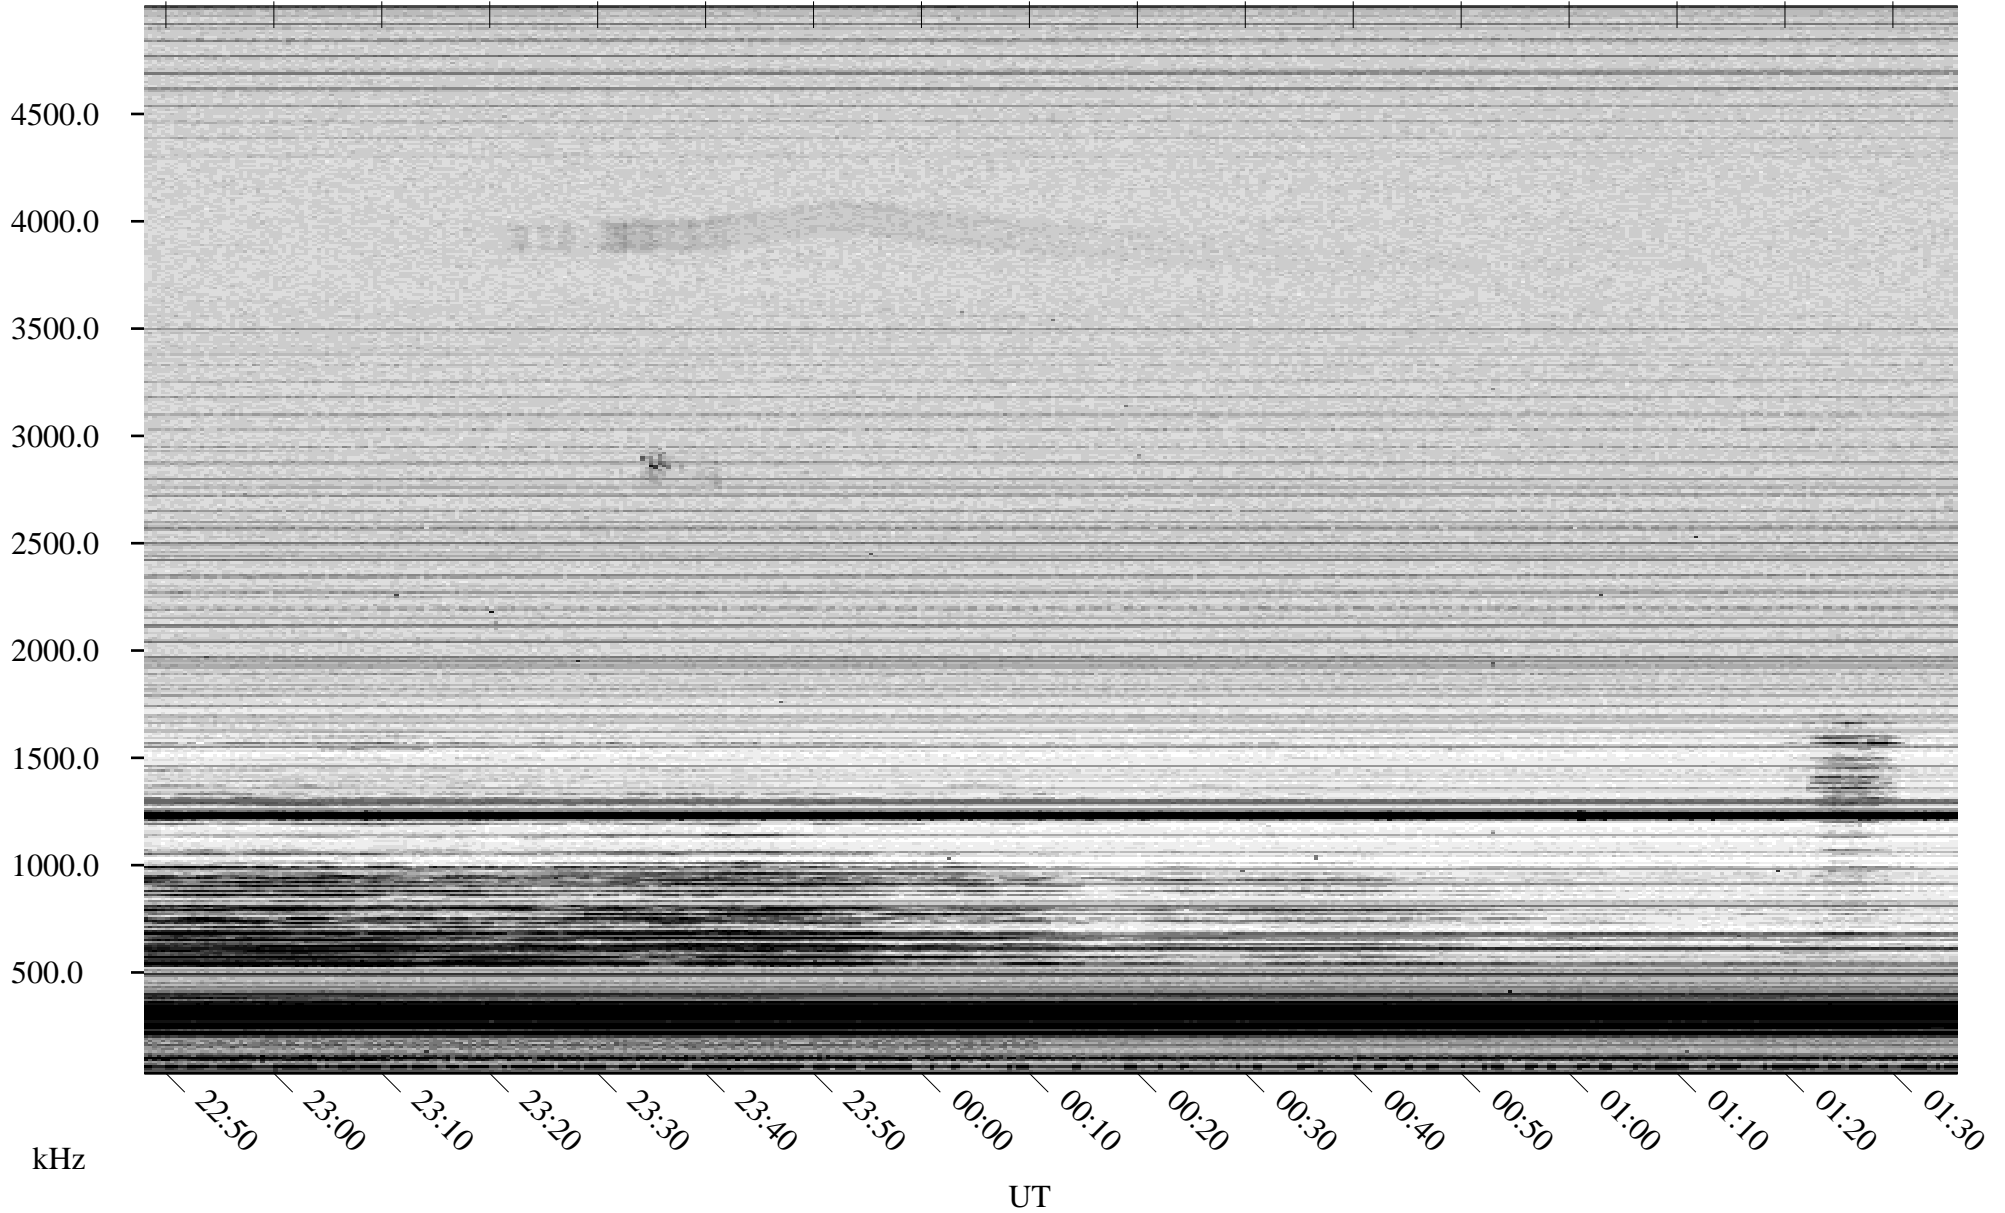

12/14/2006 Churchill, Manitoba

Linear Scale Black = 161 White = 15

CH06348L.R00m max_12

Page 1

12/14/2006 Churchill, Manitoba

Linear Scale Black = 161 White = 15

CH06348L.R00m max_12

Page 2

12/15/2006 Churchill, Manitoba

Linear Scale Black = 161 White = 15

CH06348L.R00m max_12

Page 3

12/15/2006 Churchill, Manitoba

Linear Scale Black = 161 White = 15

CH06348L.R00m max_12

Page 4

12/15/2006 Churchill, Manitoba

Linear Scale Black = 161 White = 15

CH06348L.R00m max_12

Page 5

12/15/2006 Churchill, Manitoba

Linear Scale Black = 161 White = 15

CH06348L.R00m max_12

Page 6

12/15/2006 Churchill, Manitoba

Linear Scale Black = 161 White = 15

CH06348L.R00m max_12

Page 7

12/15/2006 Churchill, Manitoba

Linear Scale Black = 161 White = 15

CH06348L.R00m max_12