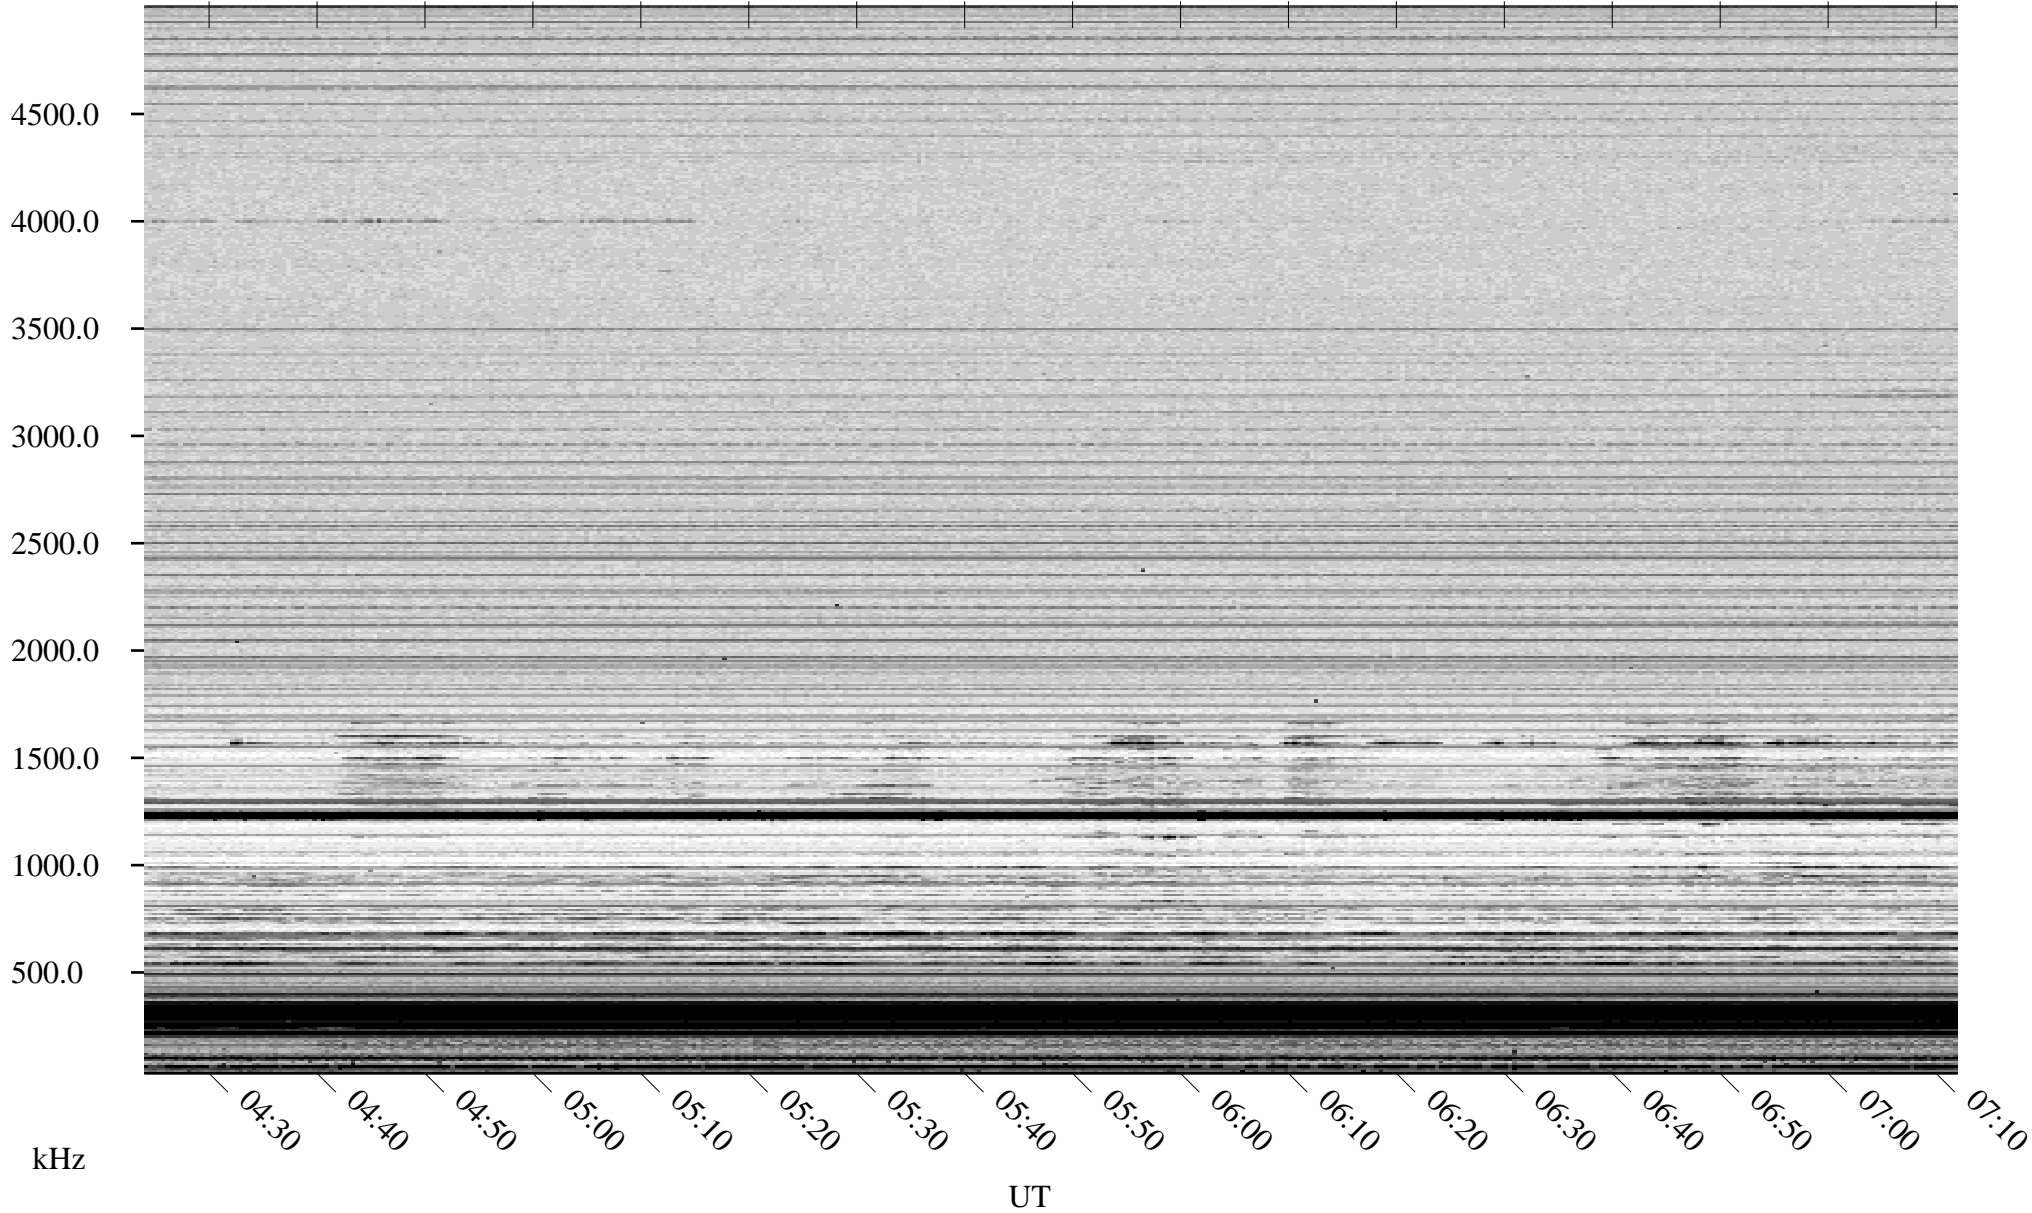

12/14/2006 Churchill, Manitoba

Linear Scale Black = 161 White = 15

CH06348L.R00m max_12

Page 1

12/14/2006 Churchill, Manitoba

Linear Scale Black = 161 White = 15

CH06348L.R00m max_12

Page 2

12/15/2006 Churchill, Manitoba

Linear Scale Black = 161 White = 15

CH06348L.R00m max_12

Page 3

12/15/2006 Churchill, Manitoba

Linear Scale Black = 161 White = 15

CH06348L.R00m max_12

Page 4

12/15/2006 Churchill, Manitoba

Linear Scale Black = 161 White = 15

CH06348L.R00m max_12

Page 5

12/15/2006 Churchill, Manitoba

Linear Scale Black = 161 White = 15

CH06348L.R00m max_12

Page 6

12/15/2006 Churchill, Manitoba

Linear Scale Black = 161 White = 15

CH06348L.R00m max_12

Page 7

12/15/2006 Churchill, Manitoba

Linear Scale Black = 161 White = 15

CH06348L.R00m max_12