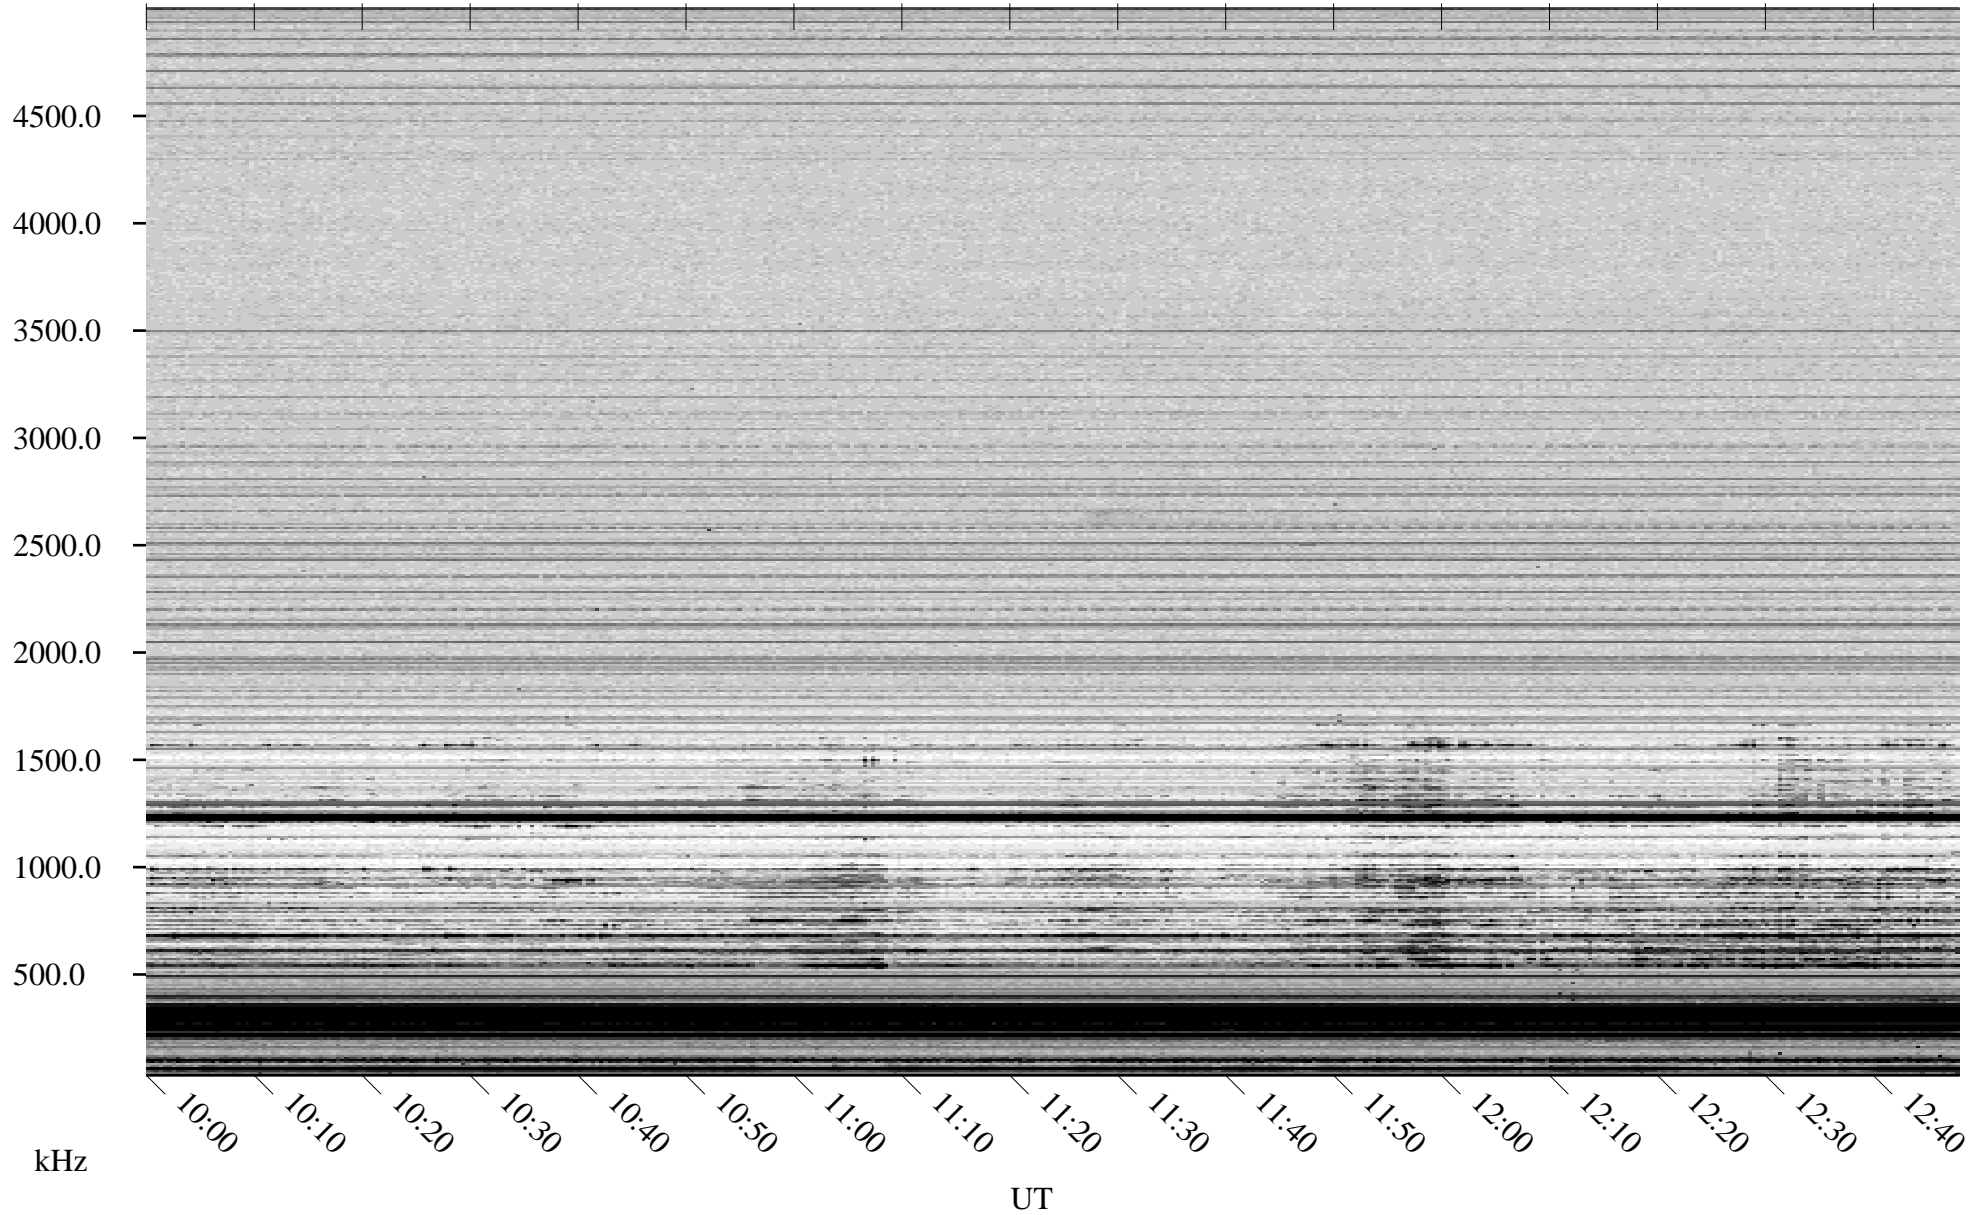

12/14/2006 Churchill, Manitoba

Linear Scale Black = 161 White = 15

CH06348L.R00m max_12

Page 1

12/14/2006 Churchill, Manitoba

Linear Scale Black = 161 White = 15

CH06348L.R00m max_12

Page 2

12/15/2006 Churchill, Manitoba

Linear Scale Black = 161 White = 15

CH06348L.R00m max_12

Page 3

12/15/2006 Churchill, Manitoba

Linear Scale Black = 161 White = 15

CH06348L.R00m max_12

Page 4

12/15/2006 Churchill, Manitoba

Linear Scale Black = 161 White = 15

CH06348L.R00m max_12

Page 5

12/15/2006 Churchill, Manitoba

Linear Scale Black = 161 White = 15

CH06348L.R00m max_12

Page 6

12/15/2006 Churchill, Manitoba

Linear Scale Black = 161 White = 15

CH06348L.R00m max_12

Page 7

12/15/2006 Churchill, Manitoba

Linear Scale Black = 161 White = 15

CH06348L.R00m max_12