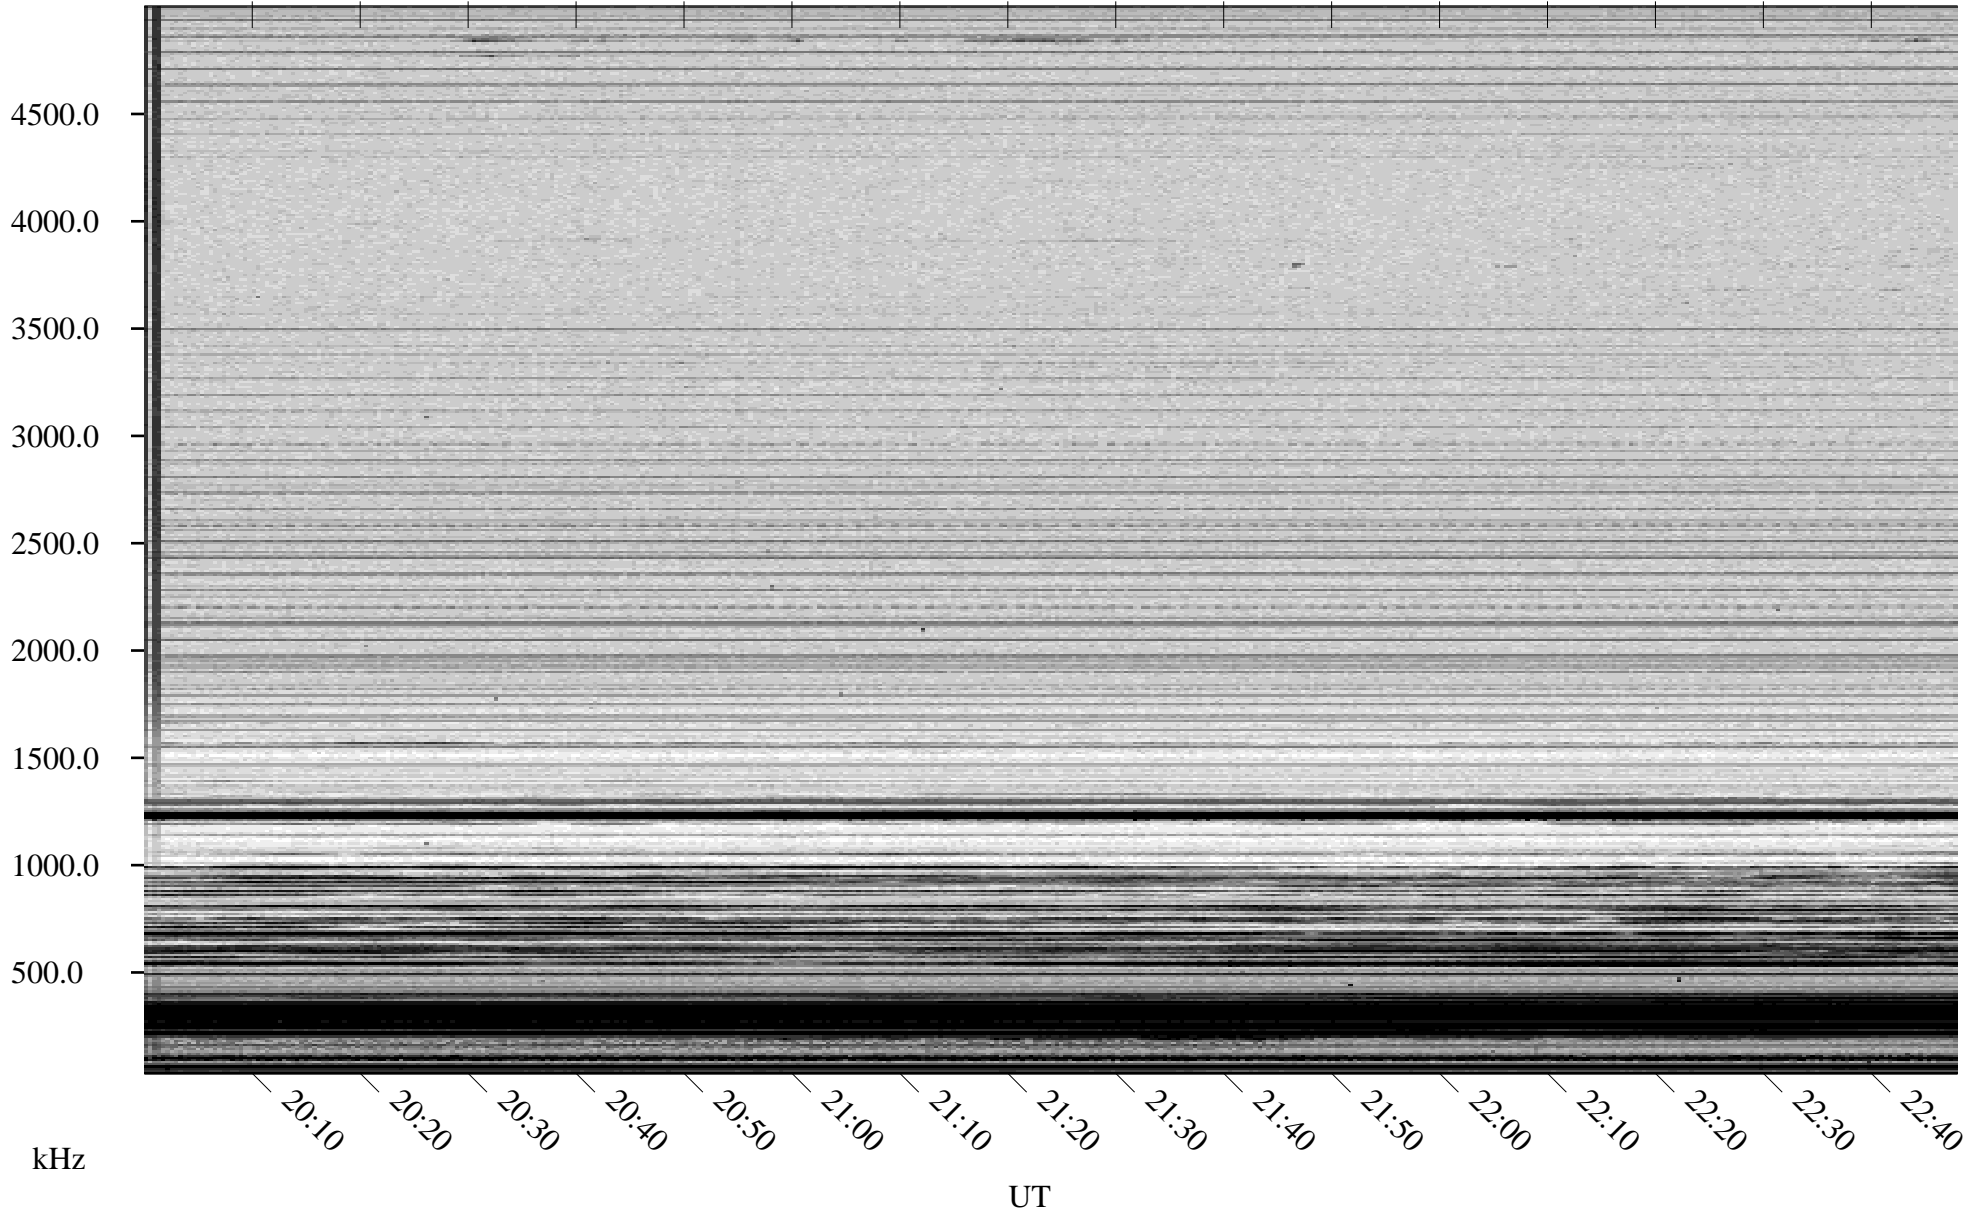

# 12/15/2006 Churchill, Manitoba

Linear Scale    Black = 161    White = 15

CH06349L.R00m max\_12

Page 1

# 12/15/2006 Churchill, Manitoba

Linear Scale    Black = 161    White = 15

CH06349L.R00m max\_12

Page 2

# 12/16/2006 Churchill, Manitoba

Linear Scale    Black = 161    White = 15

CH06349L.R00m max\_12

Page 3

# 12/16/2006 Churchill, Manitoba

Linear Scale    Black = 161    White = 15

CH06349L.R00m max\_12

Page 4