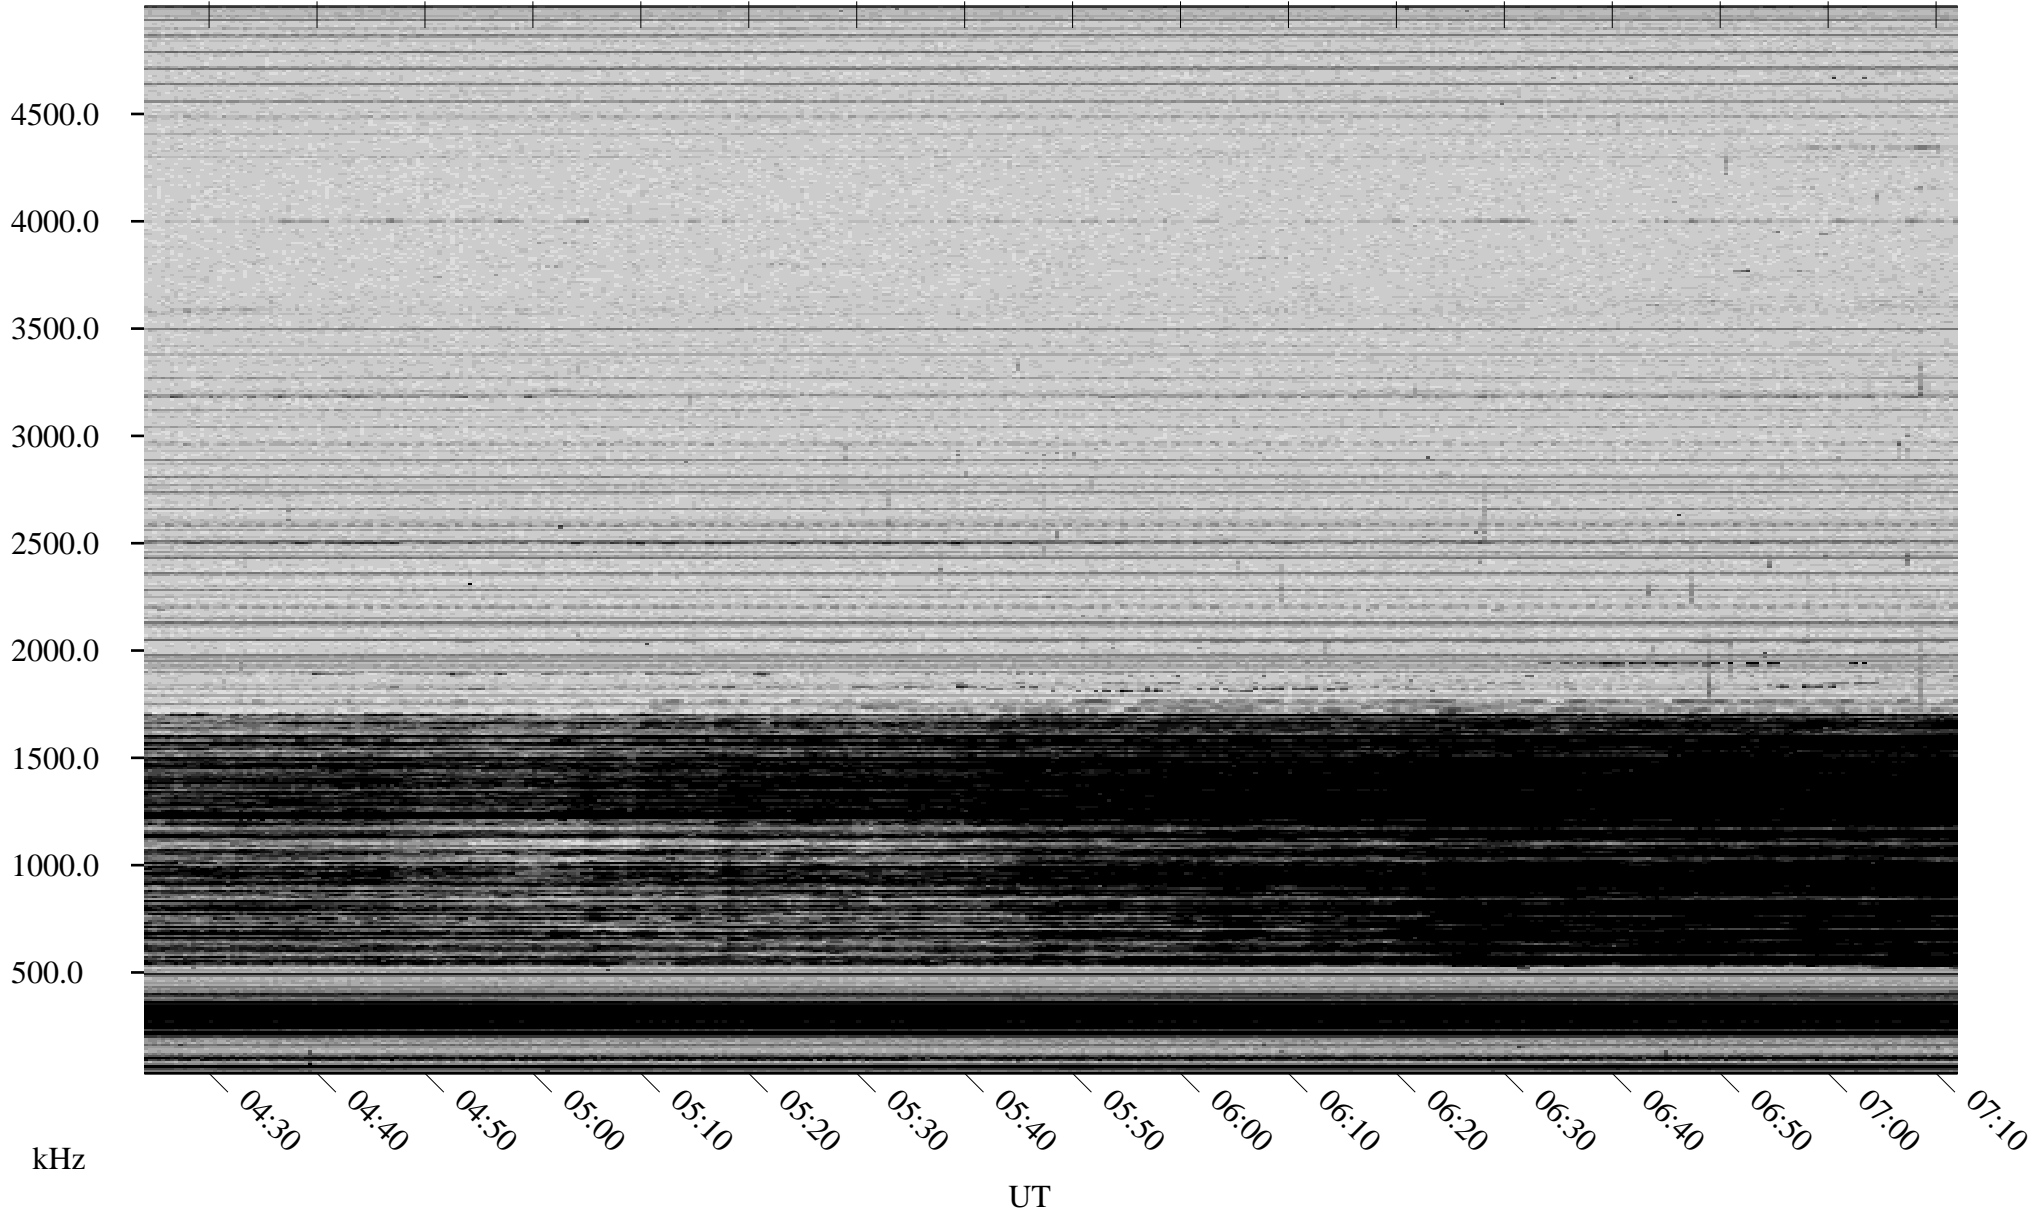

# 12/15/2006 Churchill, Manitoba

Linear Scale    Black = 161    White = 15

CH06349L.R00m max\_12

Page 1

# 12/15/2006 Churchill, Manitoba

Linear Scale    Black = 161    White = 15

CH06349L.R00m max\_12

Page 2

# 12/16/2006 Churchill, Manitoba

Linear Scale    Black = 161    White = 15

CH06349L.R00m max\_12

Page 3

# 12/16/2006 Churchill, Manitoba

Linear Scale    Black = 161    White = 15

CH06349L.R00m max\_12

Page 4