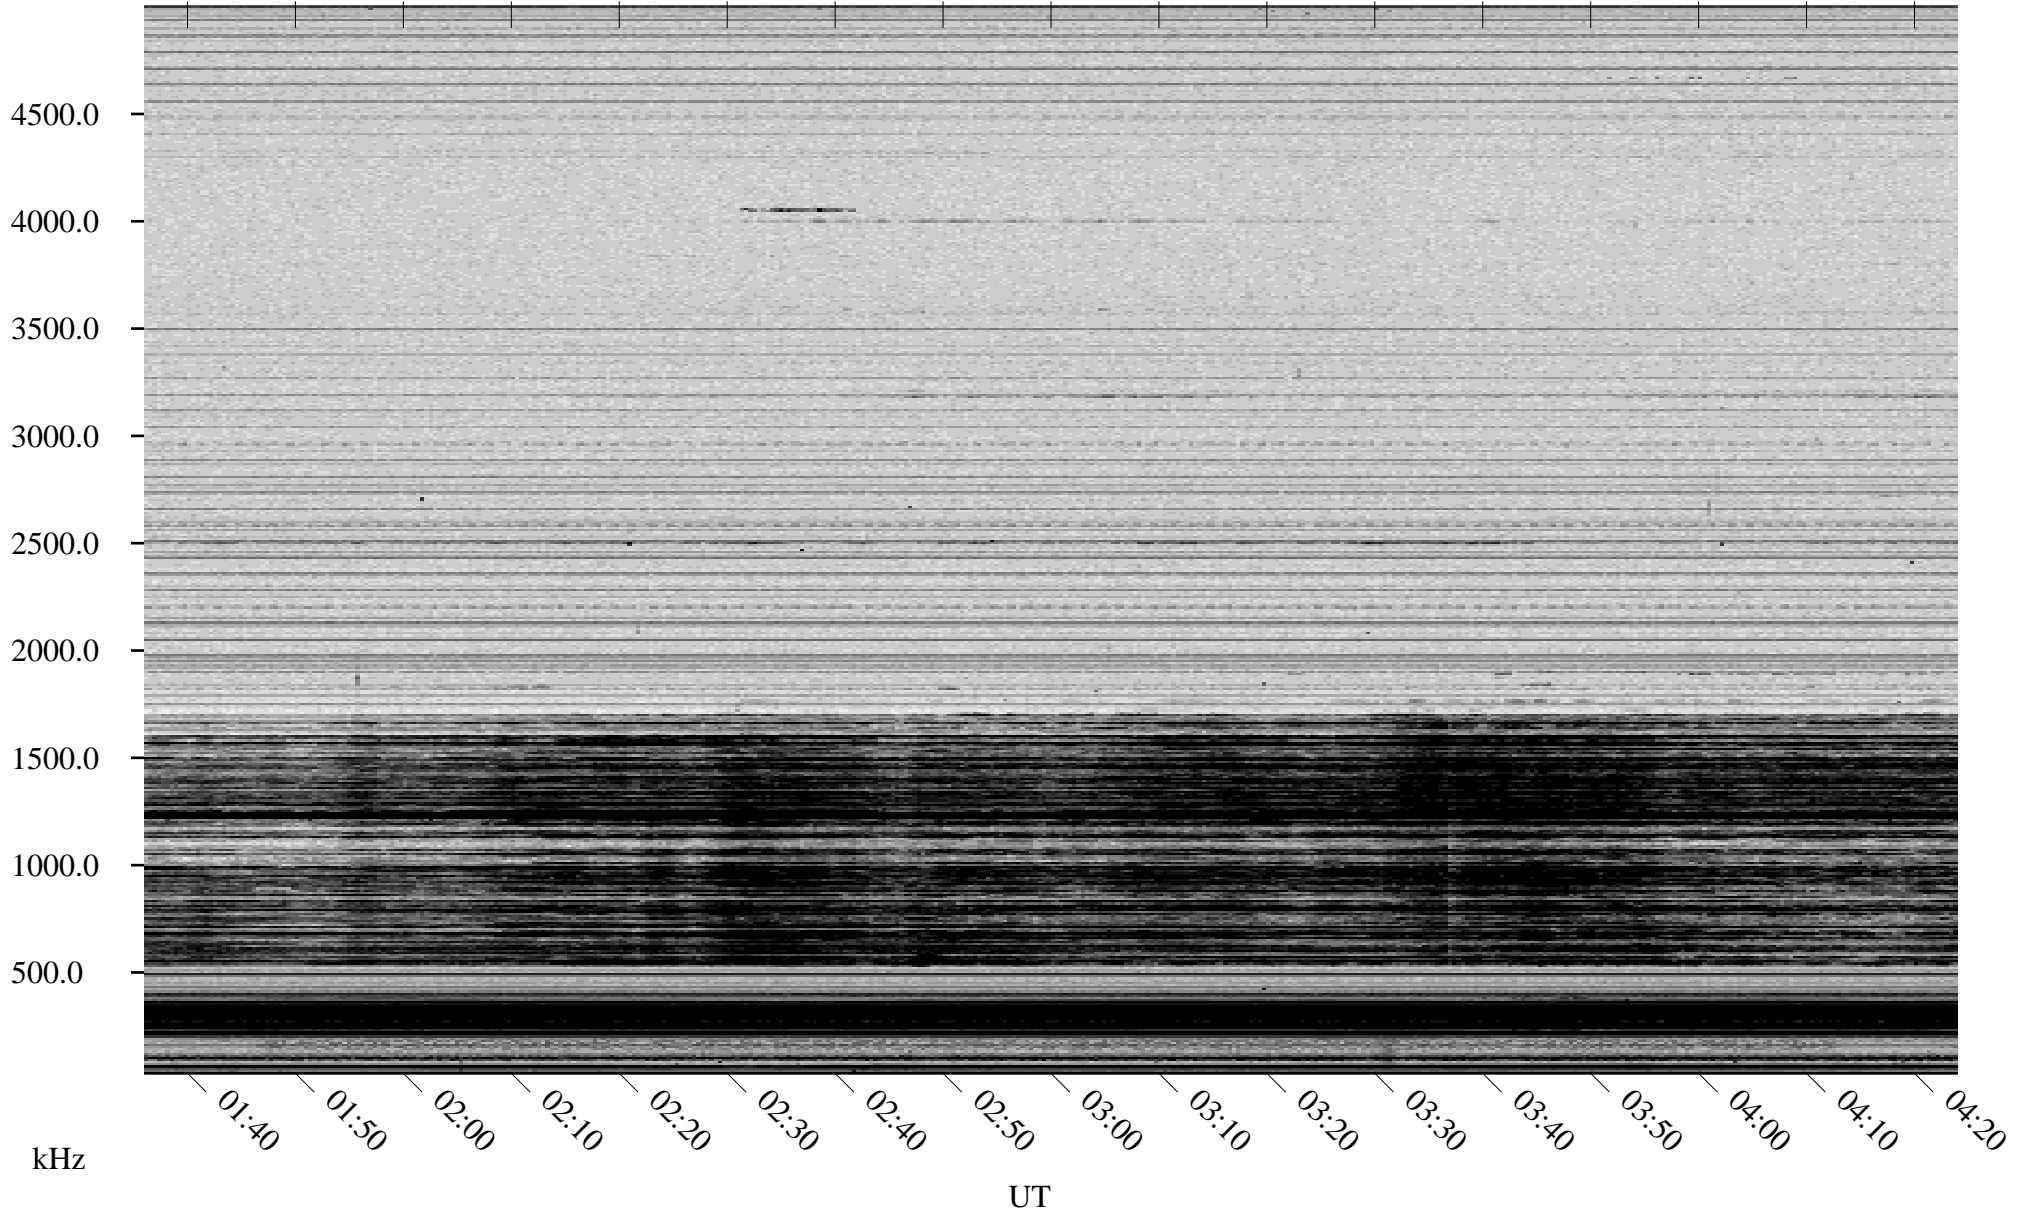

# 12/15/2006 Churchill, Manitoba

Linear Scale    Black = 161    White = 15

CH06349L.R00m max\_12

Page 1

# 12/15/2006 Churchill, Manitoba

Linear Scale    Black = 161    White = 15

CH06349L.R00m max\_12

Page 2

# 12/16/2006 Churchill, Manitoba

Linear Scale    Black = 161    White = 15

CH06349L.R00m max\_12

Page 3

# 12/16/2006 Churchill, Manitoba

Linear Scale    Black = 161    White = 15

CH06349L.R00m max\_12

Page 4