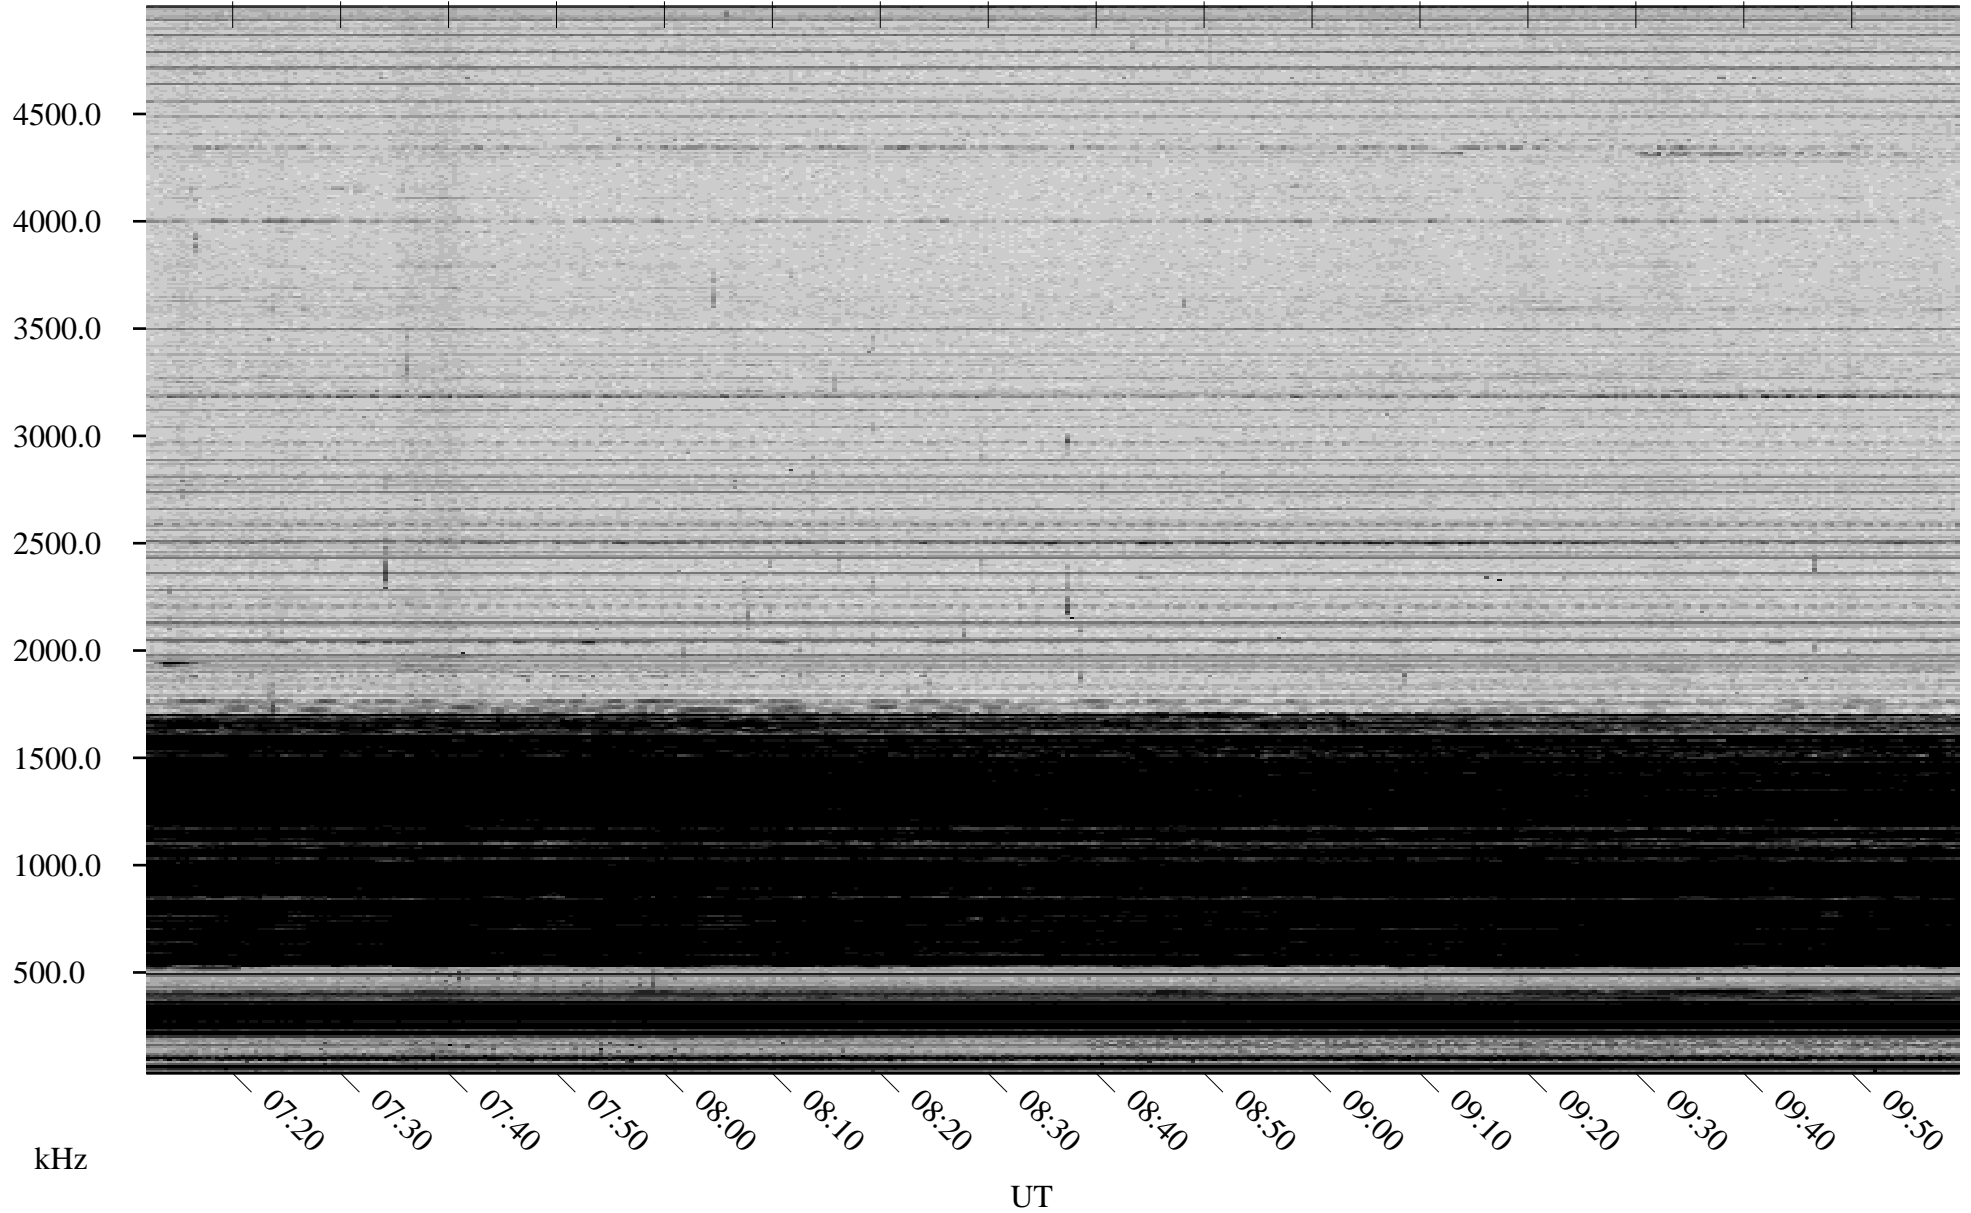

# 12/15/2006 Churchill, Manitoba

Linear Scale    Black = 161    White = 15

CH06349L.R00m max\_12

Page 2

# 12/16/2006 Churchill, Manitoba

Linear Scale    Black = 161    White = 15

CH06349L.R00m max\_12

Page 3

# 12/16/2006 Churchill, Manitoba

Linear Scale    Black = 161    White = 15

CH06349L.R00m max\_12

Page 4

# 12/16/2006 Churchill, Manitoba

Linear Scale    Black = 161    White = 15

CH06349L.R00m max\_12

Page 5