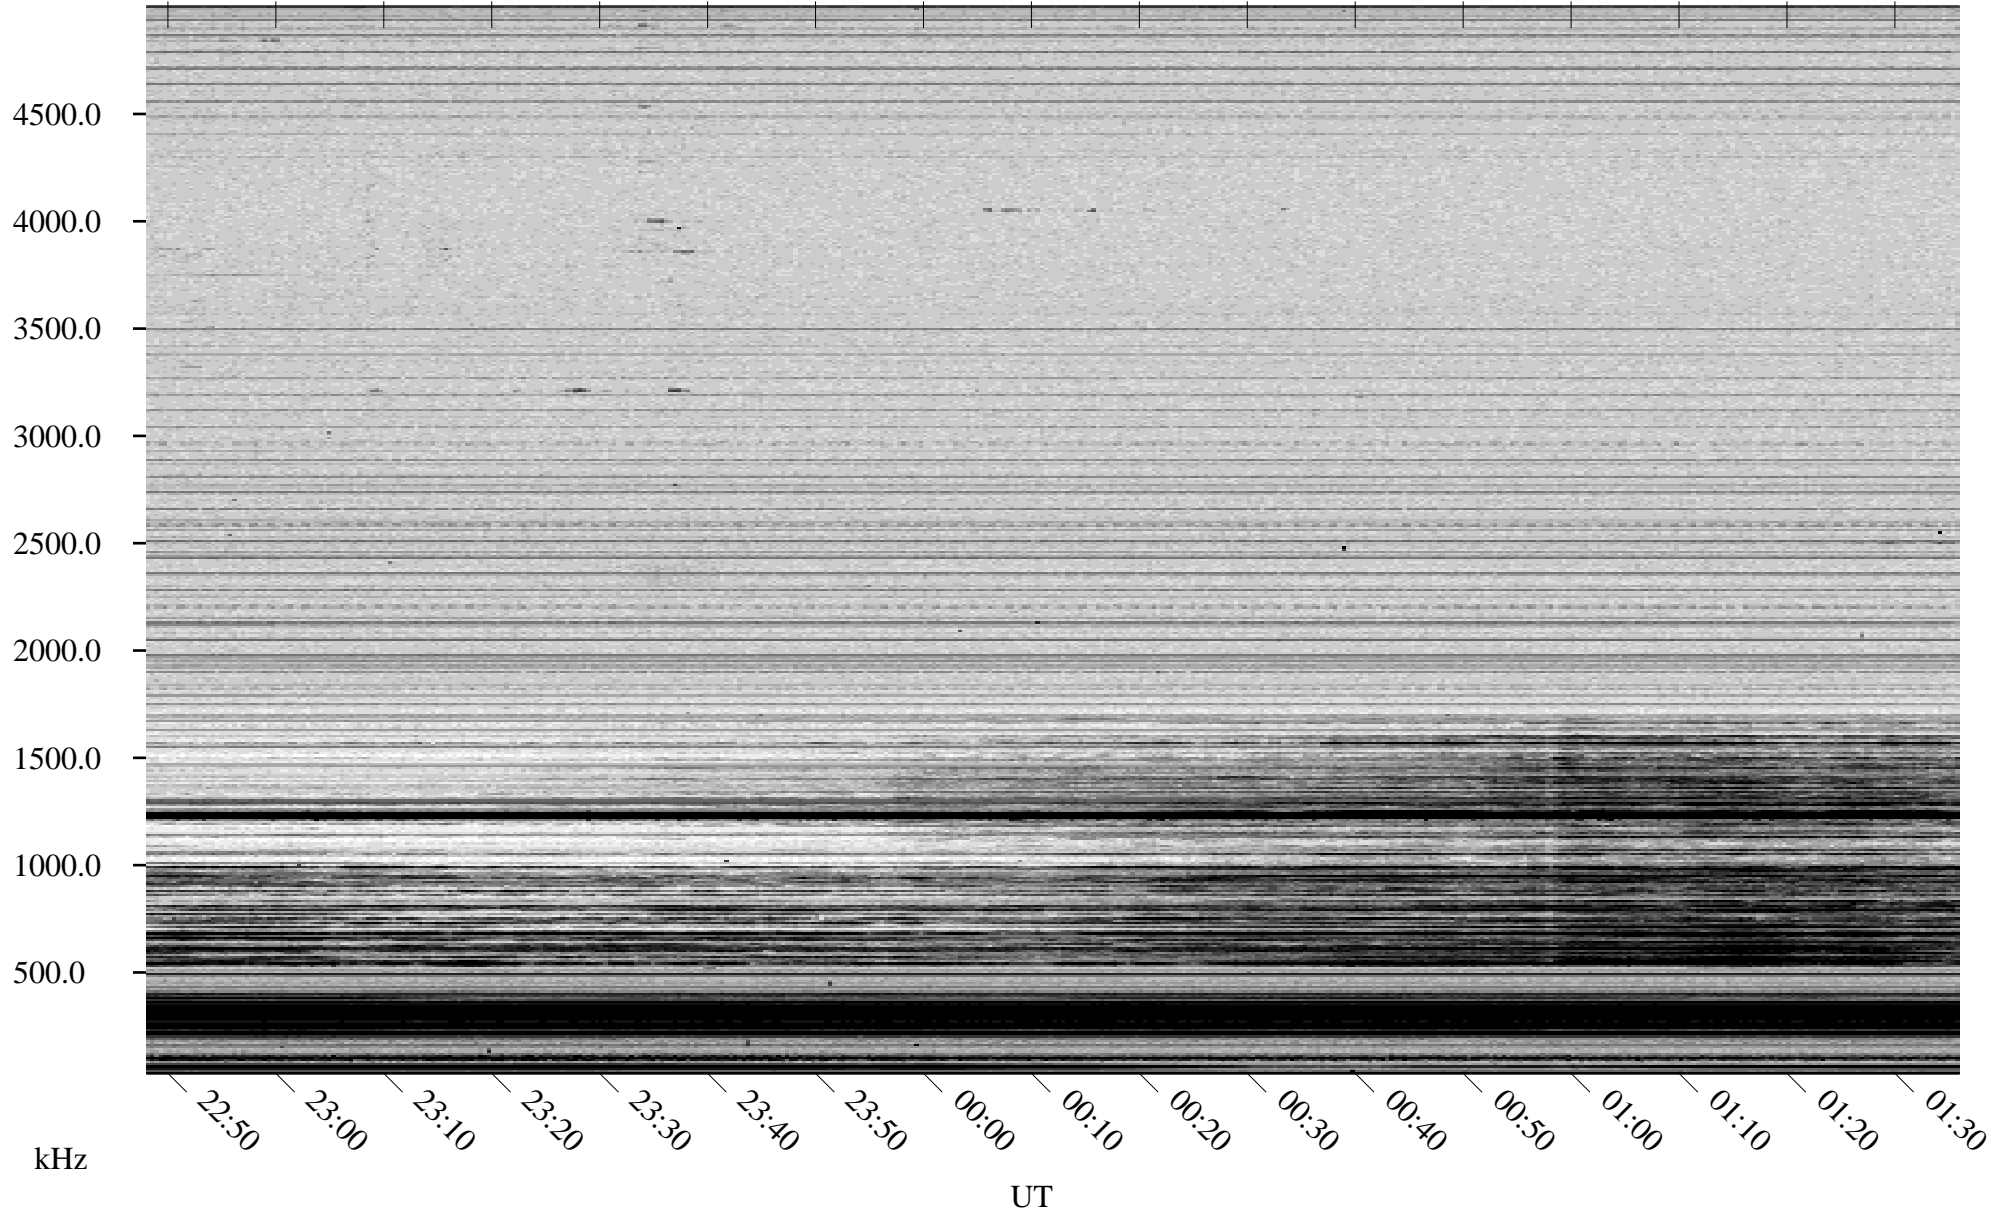

# 12/15/2006 Churchill, Manitoba

Linear Scale    Black = 161    White = 15

CH06349L.R00m max\_12

Page 1

# 12/15/2006 Churchill, Manitoba

Linear Scale    Black = 161    White = 15

CH06349L.R00m max\_12

Page 2

# 12/16/2006 Churchill, Manitoba

Linear Scale    Black = 161    White = 15

CH06349L.R00m max\_12

Page 3

# 12/16/2006 Churchill, Manitoba

Linear Scale    Black = 161    White = 15

CH06349L.R00m max\_12

Page 4