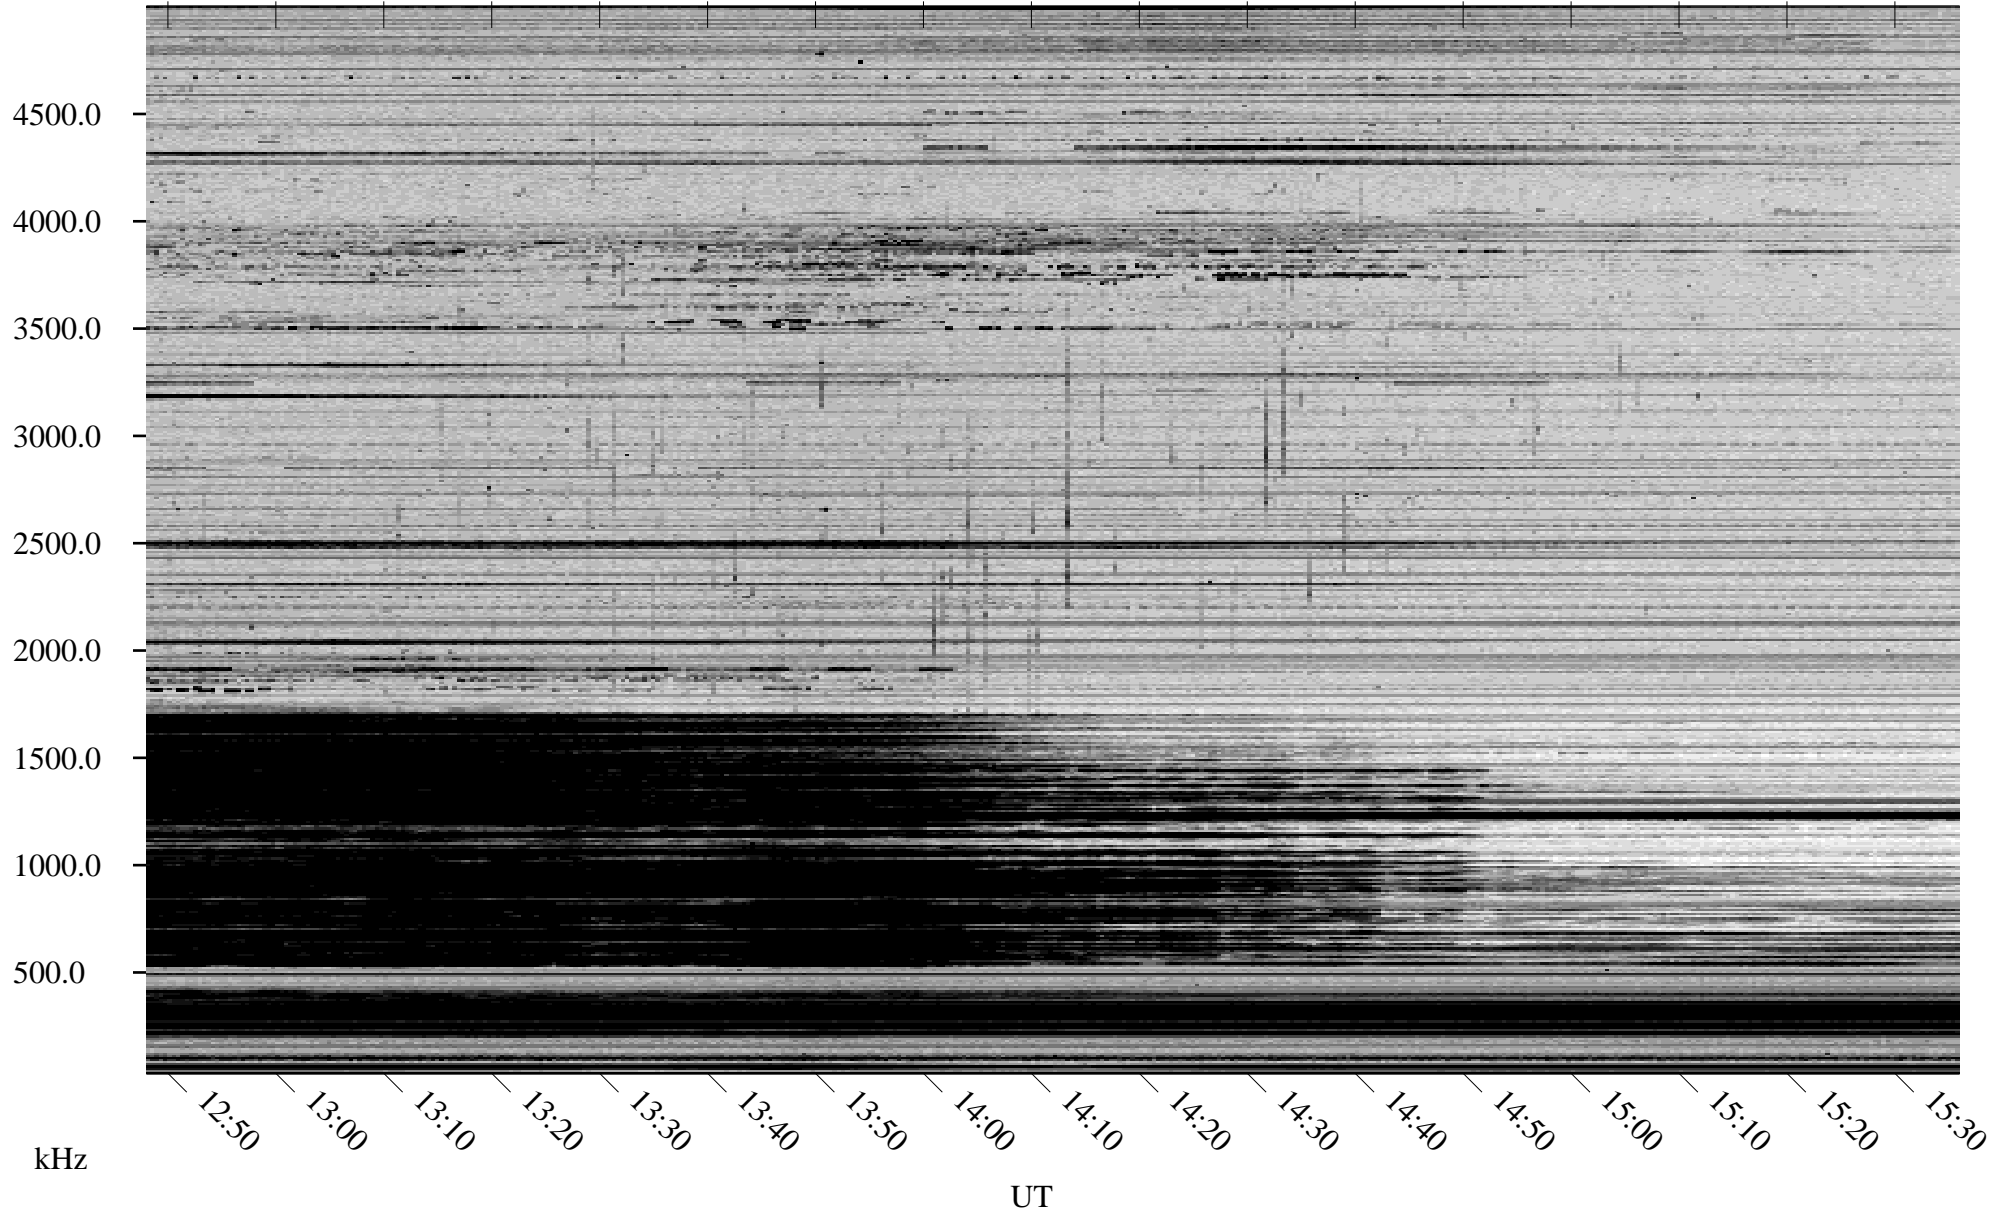

12/16/2006 Churchill, Manitoba

Linear Scale Black = 161 White = 15

CH06350L.R00m max_12

Page 1

12/16/2006 Churchill, Manitoba

Linear Scale Black = 161 White = 15

CH06350L.R00m max_12

Page 2

12/17/2006 Churchill, Manitoba

Linear Scale Black = 161 White = 15

CH06350L.R00m max_12

Page 3

12/17/2006 Churchill, Manitoba

Linear Scale Black = 161 White = 15

CH06350L.R00m max_12

Page 4

12/17/2006 Churchill, Manitoba

Linear Scale Black = 161 White = 15

CH06350L.R00m max_12

Page 5

12/17/2006 Churchill, Manitoba

Linear Scale Black = 161 White = 15

CH06350L.R00m max_12

Page 6

12/17/2006 Churchill, Manitoba

Linear Scale Black = 161 White = 15

CH06350L.R00m max_12

Page 7

12/17/2006 Churchill, Manitoba

Linear Scale Black = 161 White = 15

CH06350L.R00m max_12

Page 8