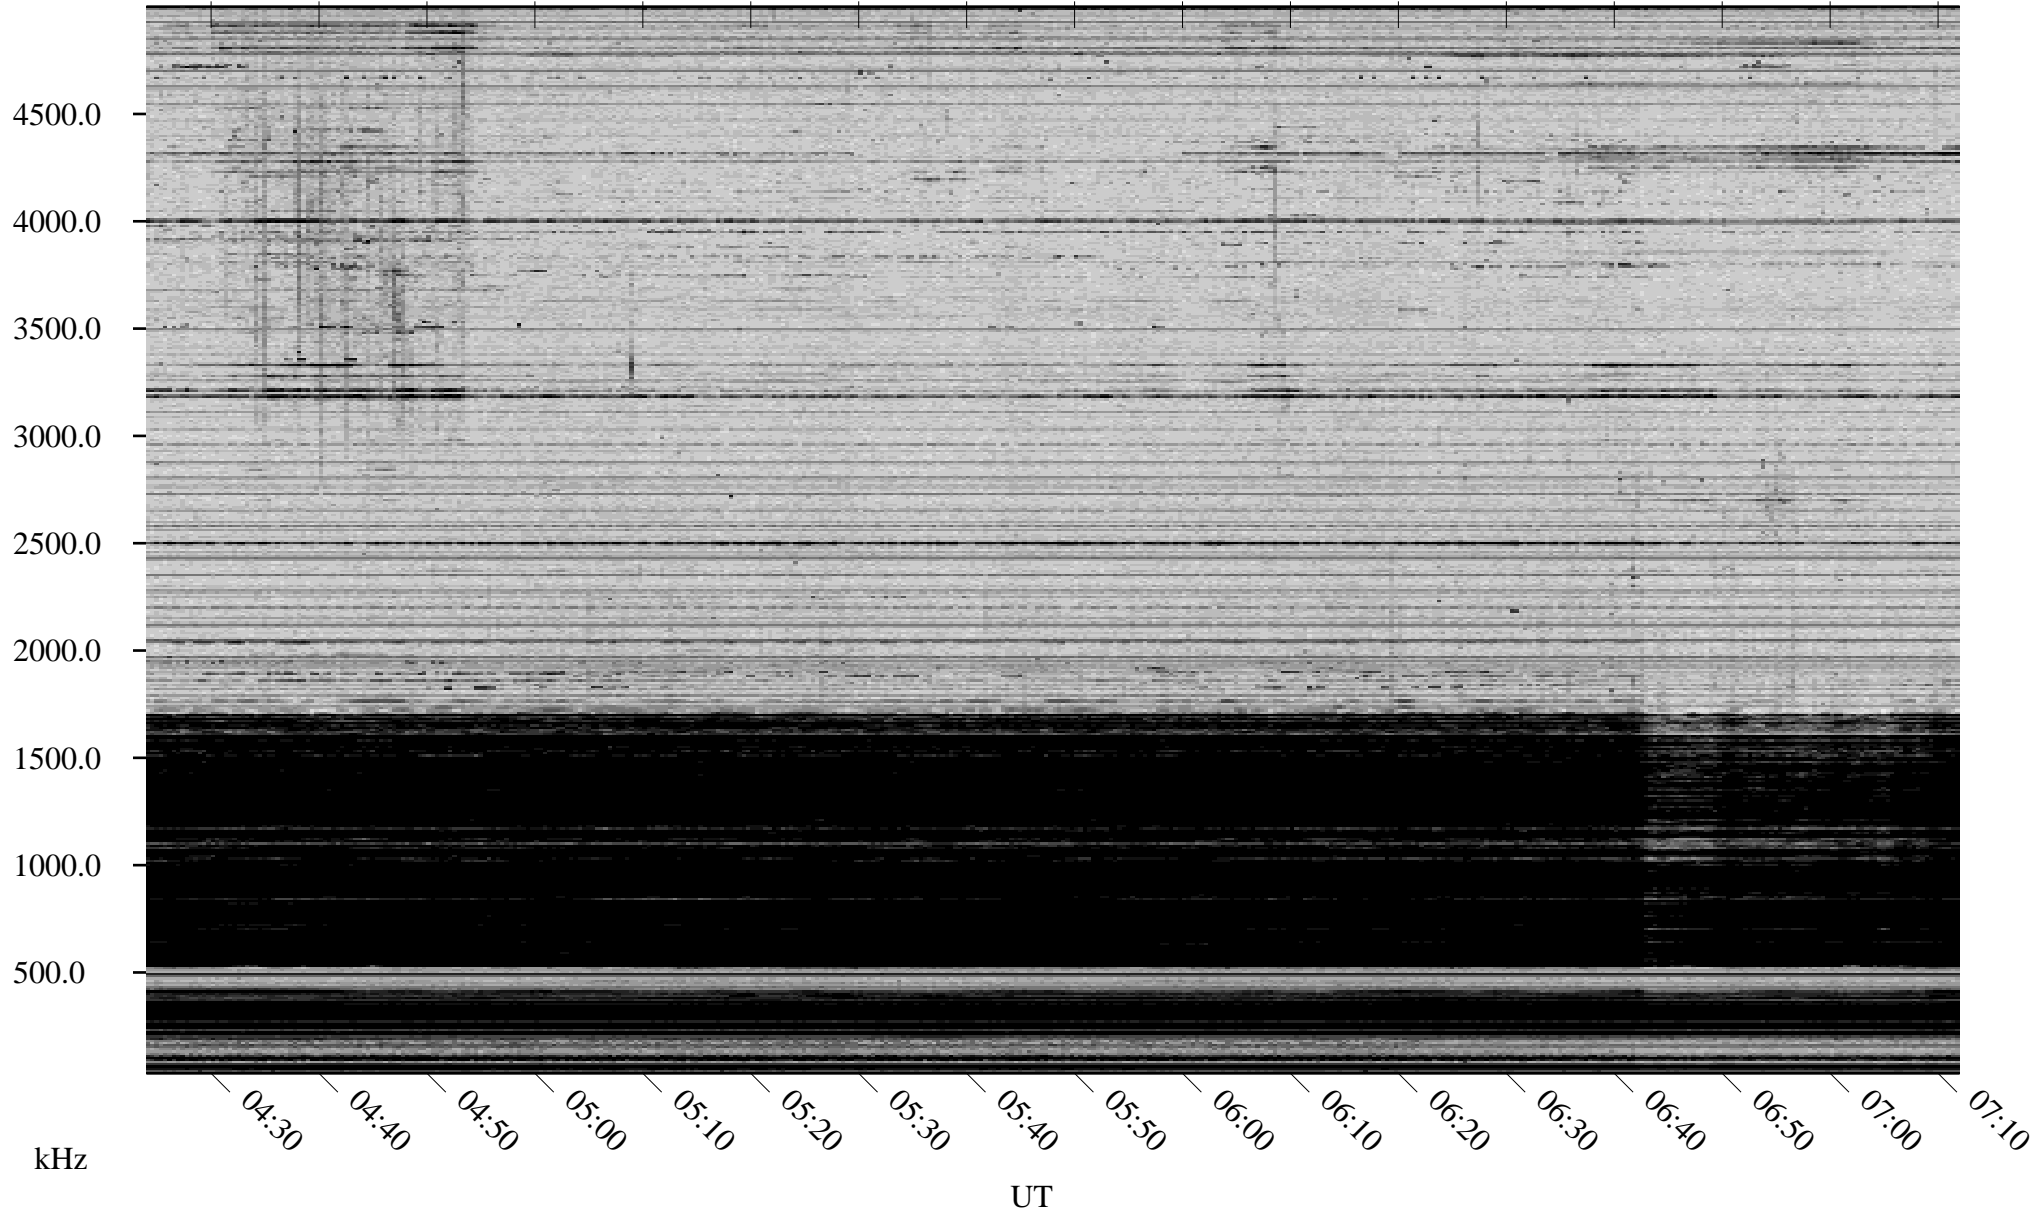

12/16/2006 Churchill, Manitoba

Linear Scale Black = 161 White = 15

CH06350L.R00m max_12

Page 1

12/16/2006 Churchill, Manitoba

Linear Scale Black = 161 White = 15

CH06350L.R00m max_12

Page 2

12/17/2006 Churchill, Manitoba

Linear Scale Black = 161 White = 15

CH06350L.R00m max_12

Page 3

12/17/2006 Churchill, Manitoba

Linear Scale Black = 161 White = 15

CH06350L.R00m max_12

Page 4

12/17/2006 Churchill, Manitoba

Linear Scale Black = 161 White = 15

CH06350L.R00m max_12

Page 5

12/17/2006 Churchill, Manitoba

Linear Scale Black = 161 White = 15

CH06350L.R00m max_12

Page 6

12/17/2006 Churchill, Manitoba

Linear Scale Black = 161 White = 15

CH06350L.R00m max_12

Page 7

12/17/2006 Churchill, Manitoba

Linear Scale Black = 161 White = 15

CH06350L.R00m max_12

Page 8