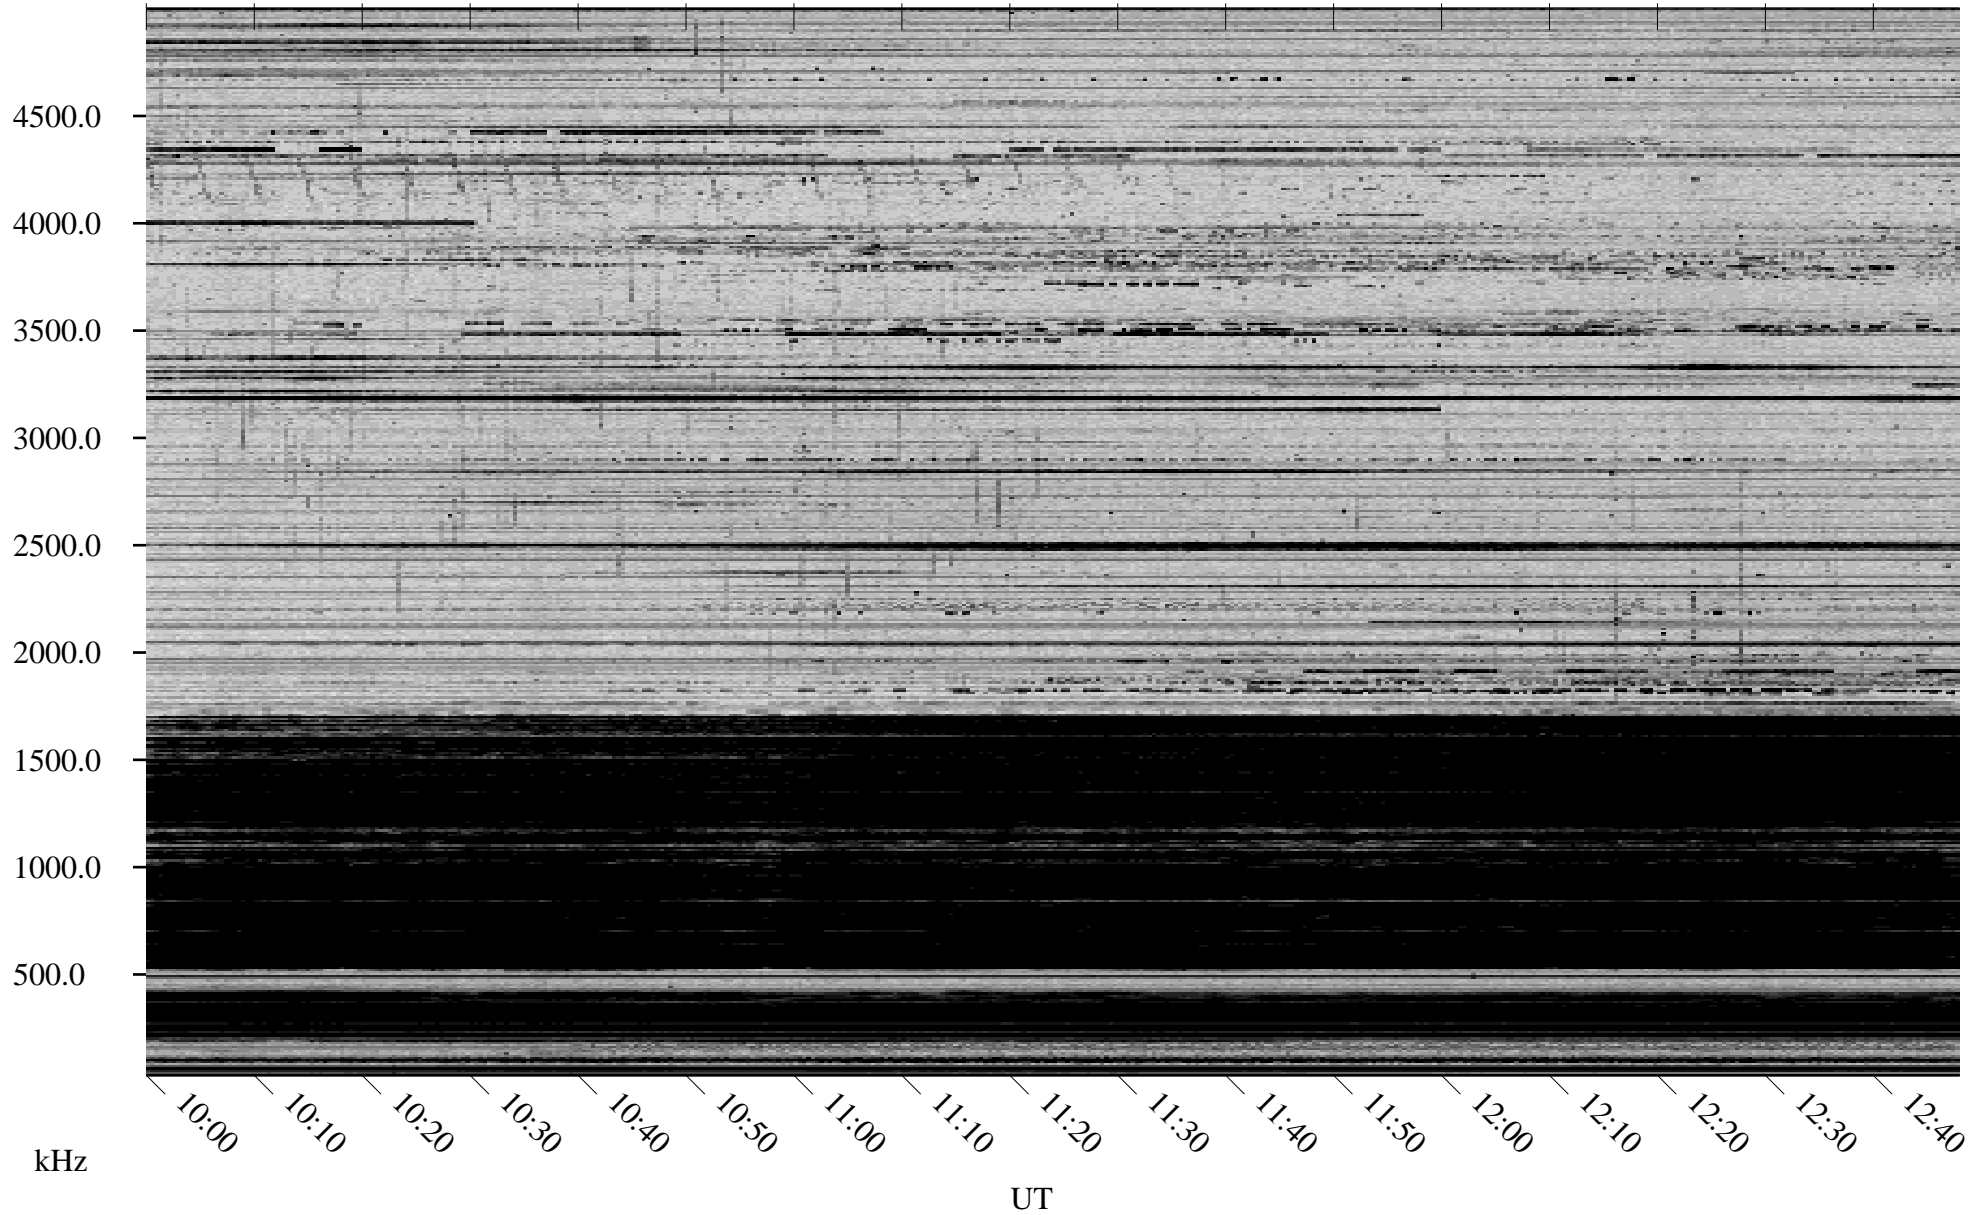

12/16/2006 Churchill, Manitoba

Linear Scale Black = 161 White = 15

CH06350L.R00m max_12

Page 1

12/16/2006 Churchill, Manitoba

Linear Scale Black = 161 White = 15

CH06350L.R00m max_12

Page 2

12/17/2006 Churchill, Manitoba

Linear Scale Black = 161 White = 15

CH06350L.R00m max_12

Page 3

12/17/2006 Churchill, Manitoba

Linear Scale Black = 161 White = 15

CH06350L.R00m max_12

Page 4

12/17/2006 Churchill, Manitoba

Linear Scale Black = 161 White = 15

CH06350L.R00m max_12

Page 5

12/17/2006 Churchill, Manitoba

Linear Scale Black = 161 White = 15

CH06350L.R00m max_12

Page 6

12/17/2006 Churchill, Manitoba

Linear Scale Black = 161 White = 15

CH06350L.R00m max_12

Page 7

12/17/2006 Churchill, Manitoba

Linear Scale Black = 161 White = 15

CH06350L.R00m max_12

Page 8