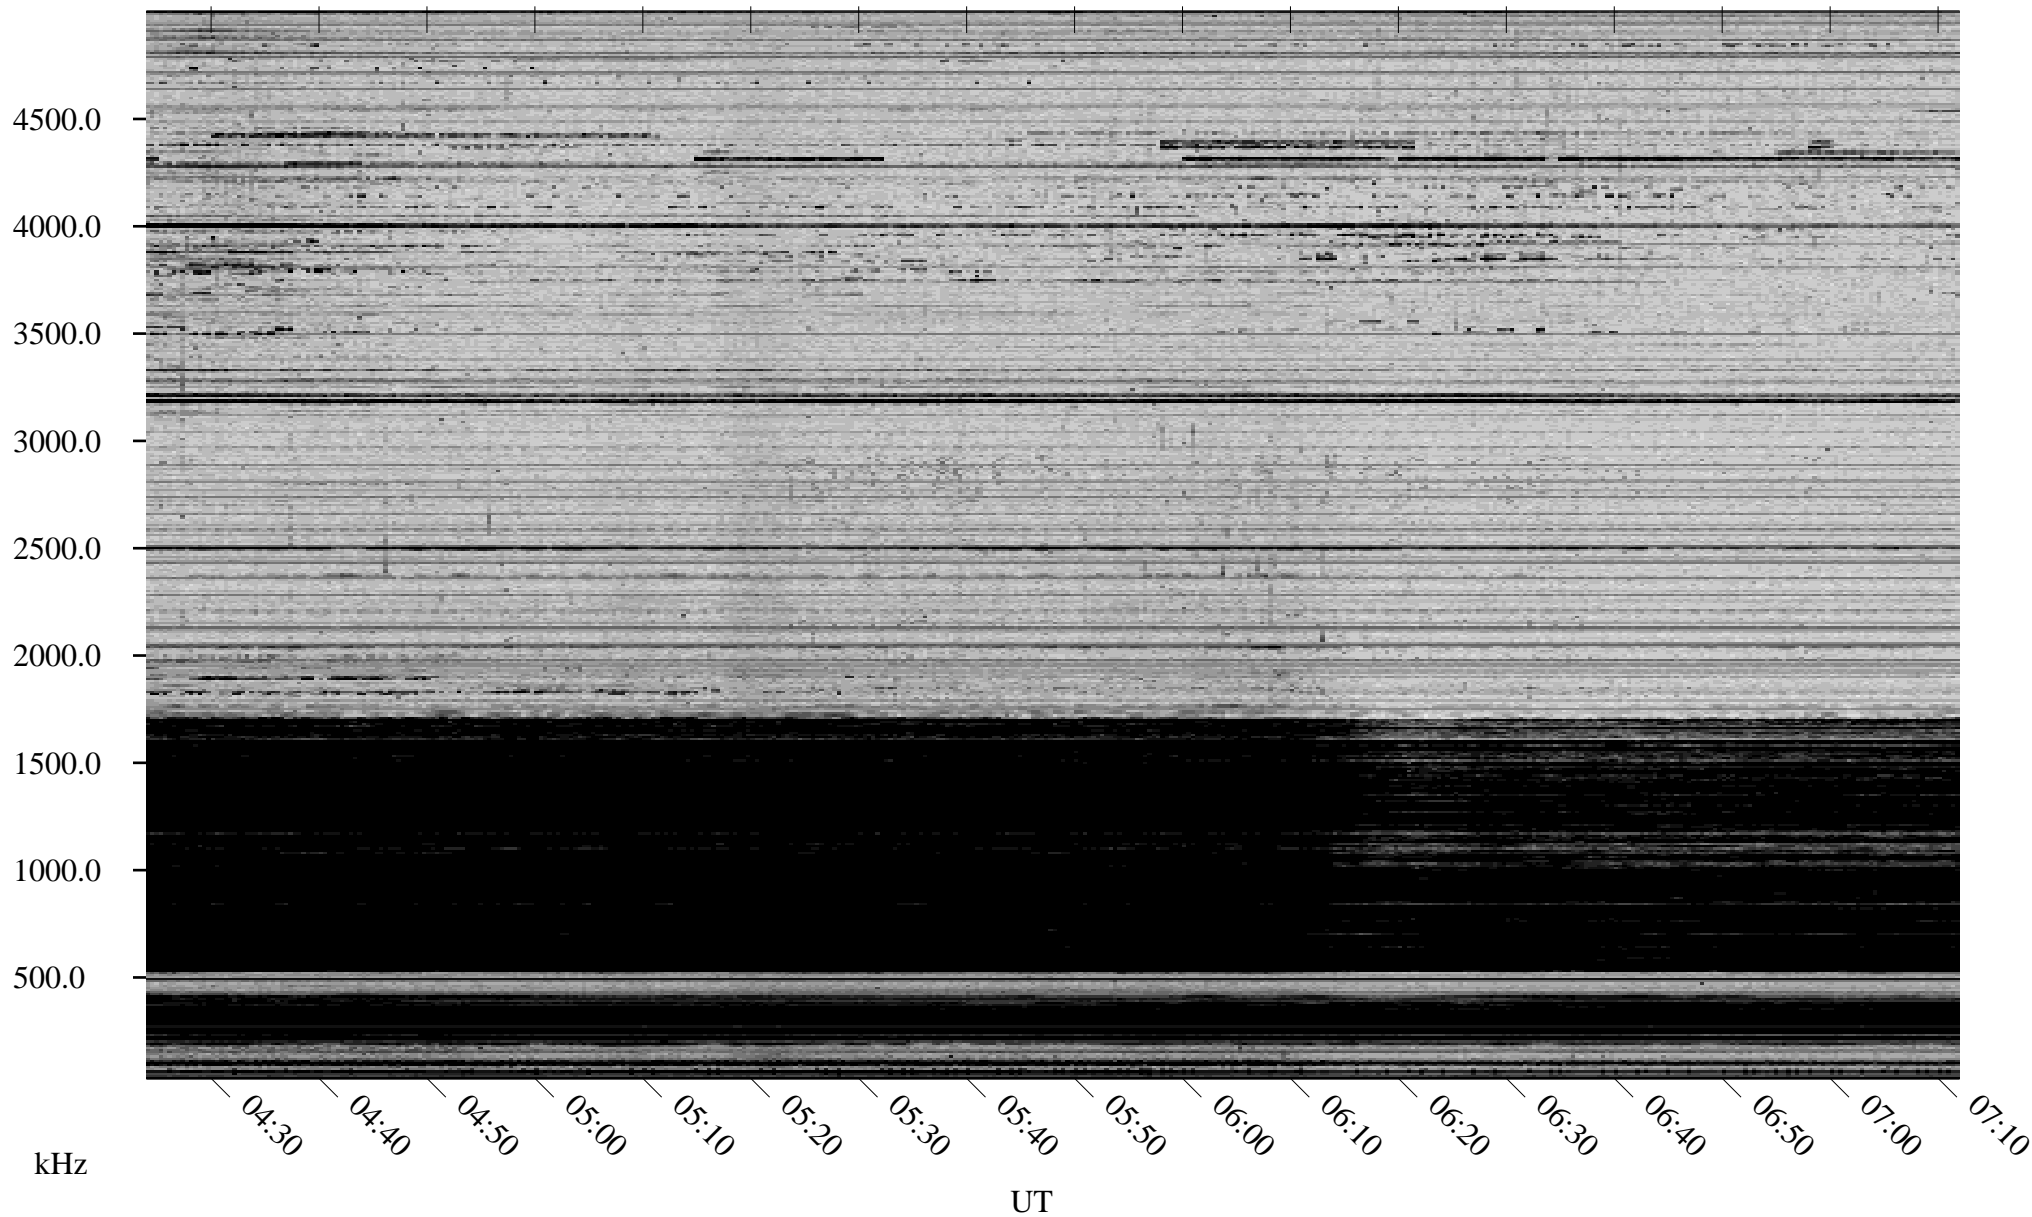

12/17/2006 Churchill, Manitoba

Linear Scale Black = 161 White = 15

CH06351L.R00m max_12

Page 1

12/17/2006 Churchill, Manitoba

Linear Scale Black = 161 White = 15

CH06351L.R00m max_12

Page 2

12/18/2006 Churchill, Manitoba

Linear Scale Black = 161 White = 15

CH06351L.R00m max_12

Page 3

12/18/2006 Churchill, Manitoba

Linear Scale Black = 161 White = 15

CH06351L.R00m max_12

Page 4

12/18/2006 Churchill, Manitoba

Linear Scale Black = 161 White = 15

CH06351L.R00m max_12

Page 5

12/18/2006 Churchill, Manitoba

Linear Scale Black = 161 White = 15

CH06351L.R00m max_12

Page 6

12/18/2006 Churchill, Manitoba

Linear Scale Black = 161 White = 15

CH06351L.R00m max_12

Page 7

12/18/2006 Churchill, Manitoba

Linear Scale Black = 161 White = 15

CH06351L.R00m max_12

Page 8