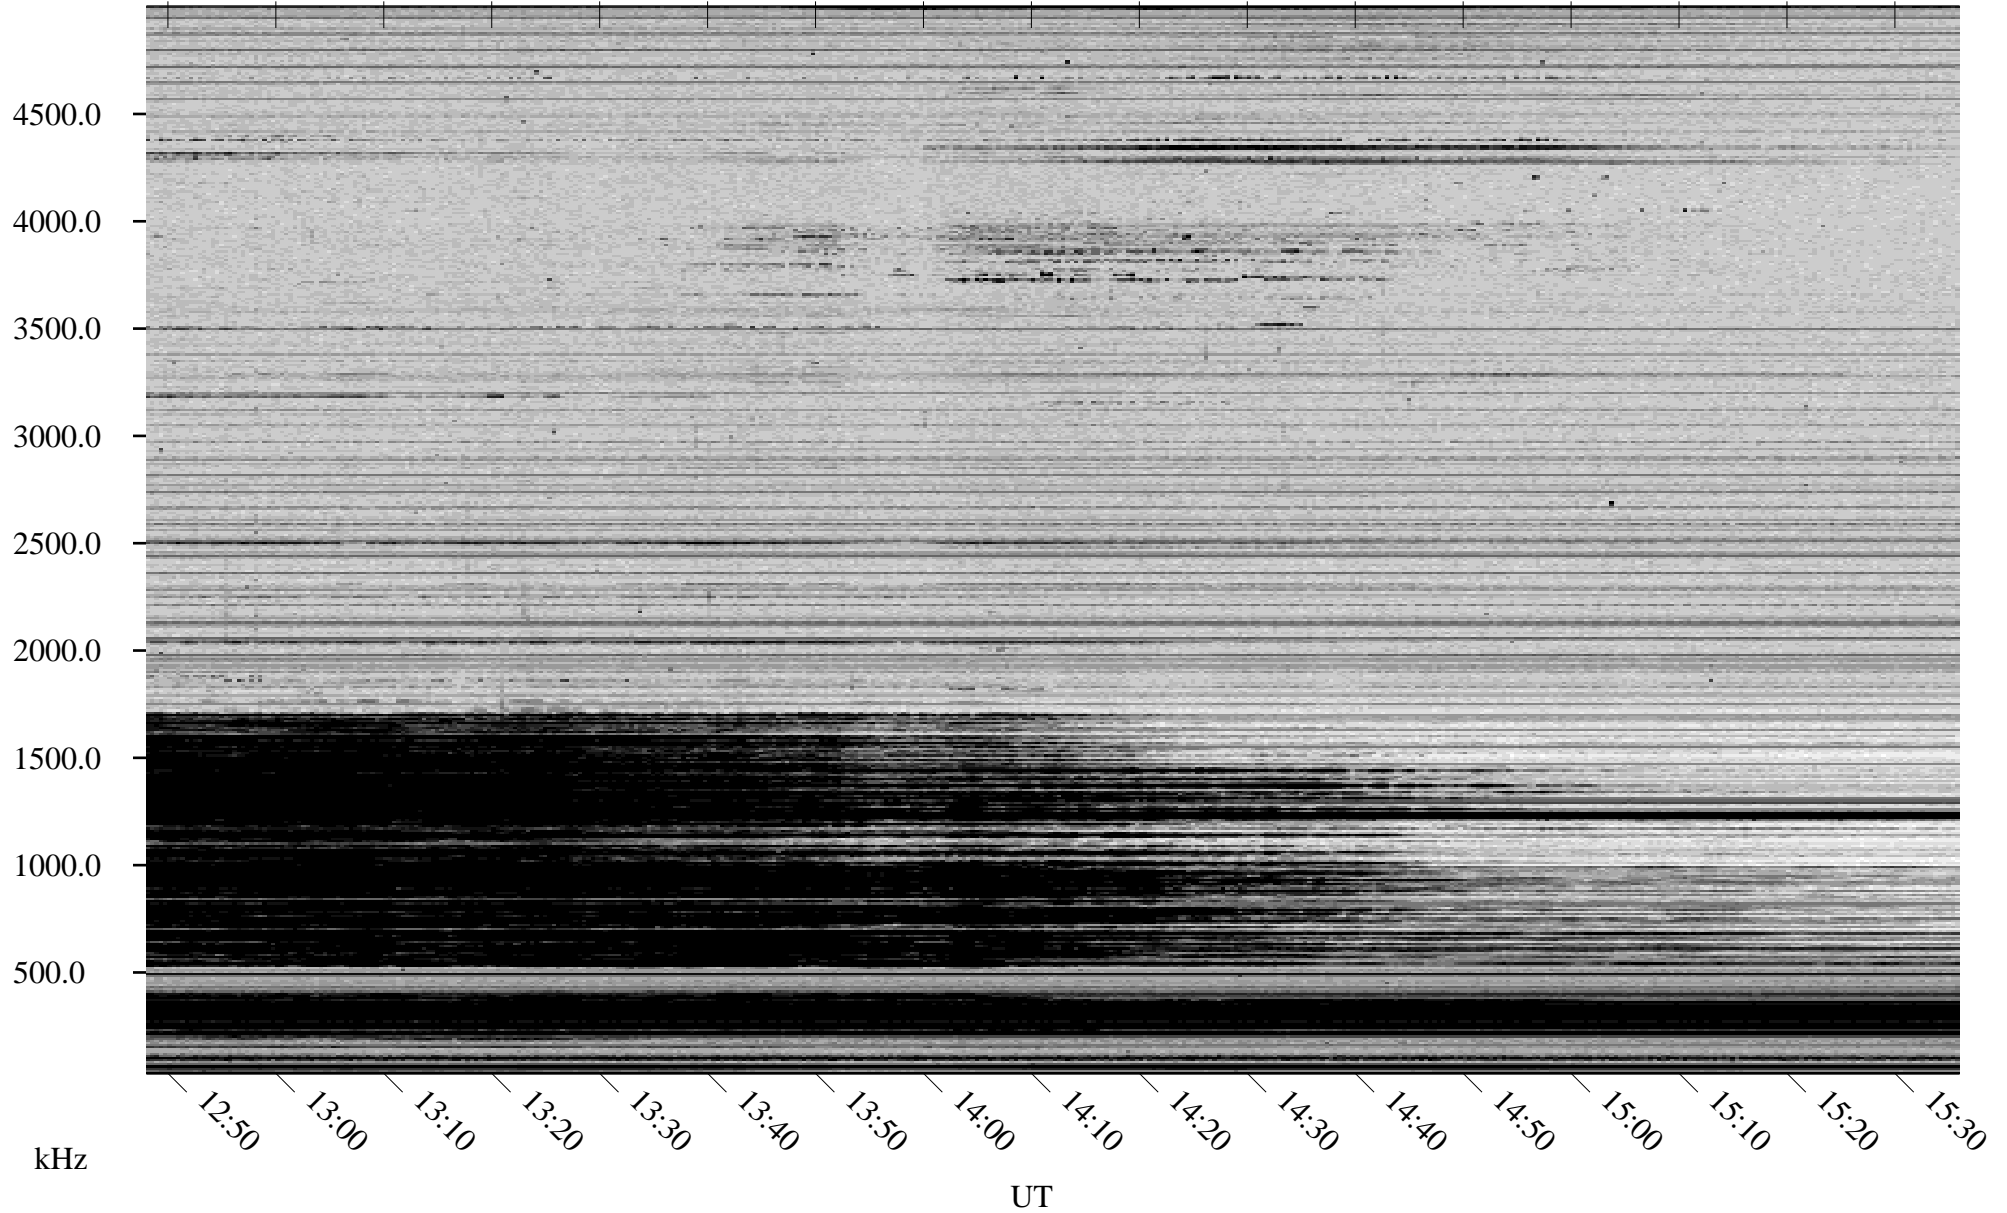

12/17/2006 Churchill, Manitoba

Linear Scale Black = 161 White = 15

CH06351L.R00m max_12

Page 1

12/17/2006 Churchill, Manitoba

Linear Scale Black = 161 White = 15

CH06351L.R00m max_12

Page 2

12/18/2006 Churchill, Manitoba

Linear Scale Black = 161 White = 15

CH06351L.R00m max_12

Page 3

12/18/2006 Churchill, Manitoba

Linear Scale Black = 161 White = 15

CH06351L.R00m max_12

Page 4

12/18/2006 Churchill, Manitoba

Linear Scale Black = 161 White = 15

CH06351L.R00m max_12

Page 5

12/18/2006 Churchill, Manitoba

Linear Scale Black = 161 White = 15

CH06351L.R00m max_12

Page 6

12/18/2006 Churchill, Manitoba

Linear Scale Black = 161 White = 15

CH06351L.R00m max_12

Page 7

12/18/2006 Churchill, Manitoba

Linear Scale Black = 161 White = 15

CH06351L.R00m max_12

Page 8