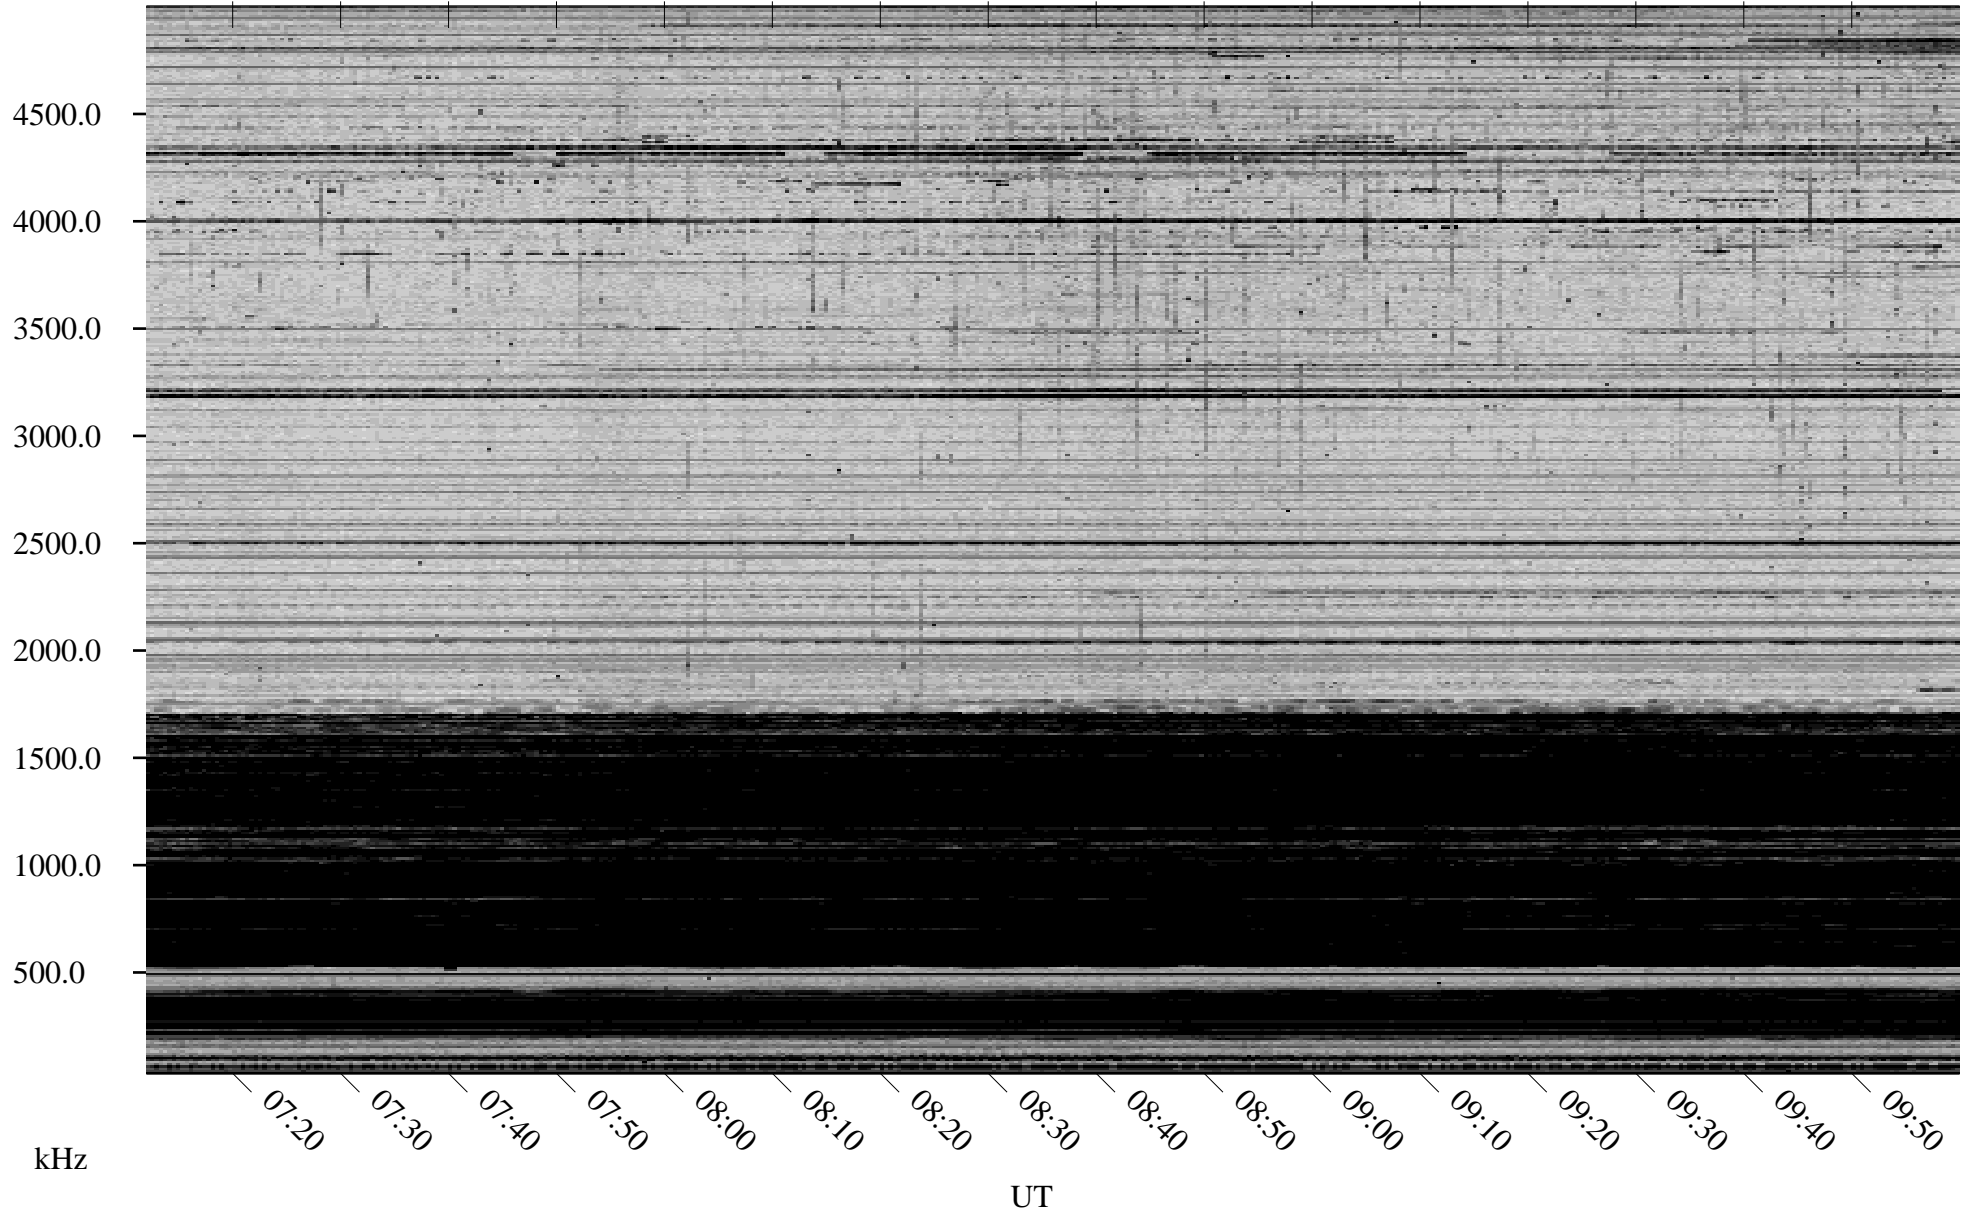

12/17/2006 Churchill, Manitoba

Linear Scale Black = 161 White = 15

CH06351L.R00m max_12

Page 1

12/17/2006 Churchill, Manitoba

Linear Scale Black = 161 White = 15

CH06351L.R00m max_12

Page 2

12/18/2006 Churchill, Manitoba

Linear Scale Black = 161 White = 15

CH06351L.R00m max_12

Page 3

12/18/2006 Churchill, Manitoba

Linear Scale Black = 161 White = 15

CH06351L.R00m max_12

Page 4

12/18/2006 Churchill, Manitoba

Linear Scale Black = 161 White = 15

CH06351L.R00m max_12

Page 5

12/18/2006 Churchill, Manitoba

Linear Scale Black = 161 White = 15

CH06351L.R00m max_12

Page 6

12/18/2006 Churchill, Manitoba

Linear Scale Black = 161 White = 15

CH06351L.R00m max_12

Page 7

12/18/2006 Churchill, Manitoba

Linear Scale Black = 161 White = 15

CH06351L.R00m max_12

Page 8