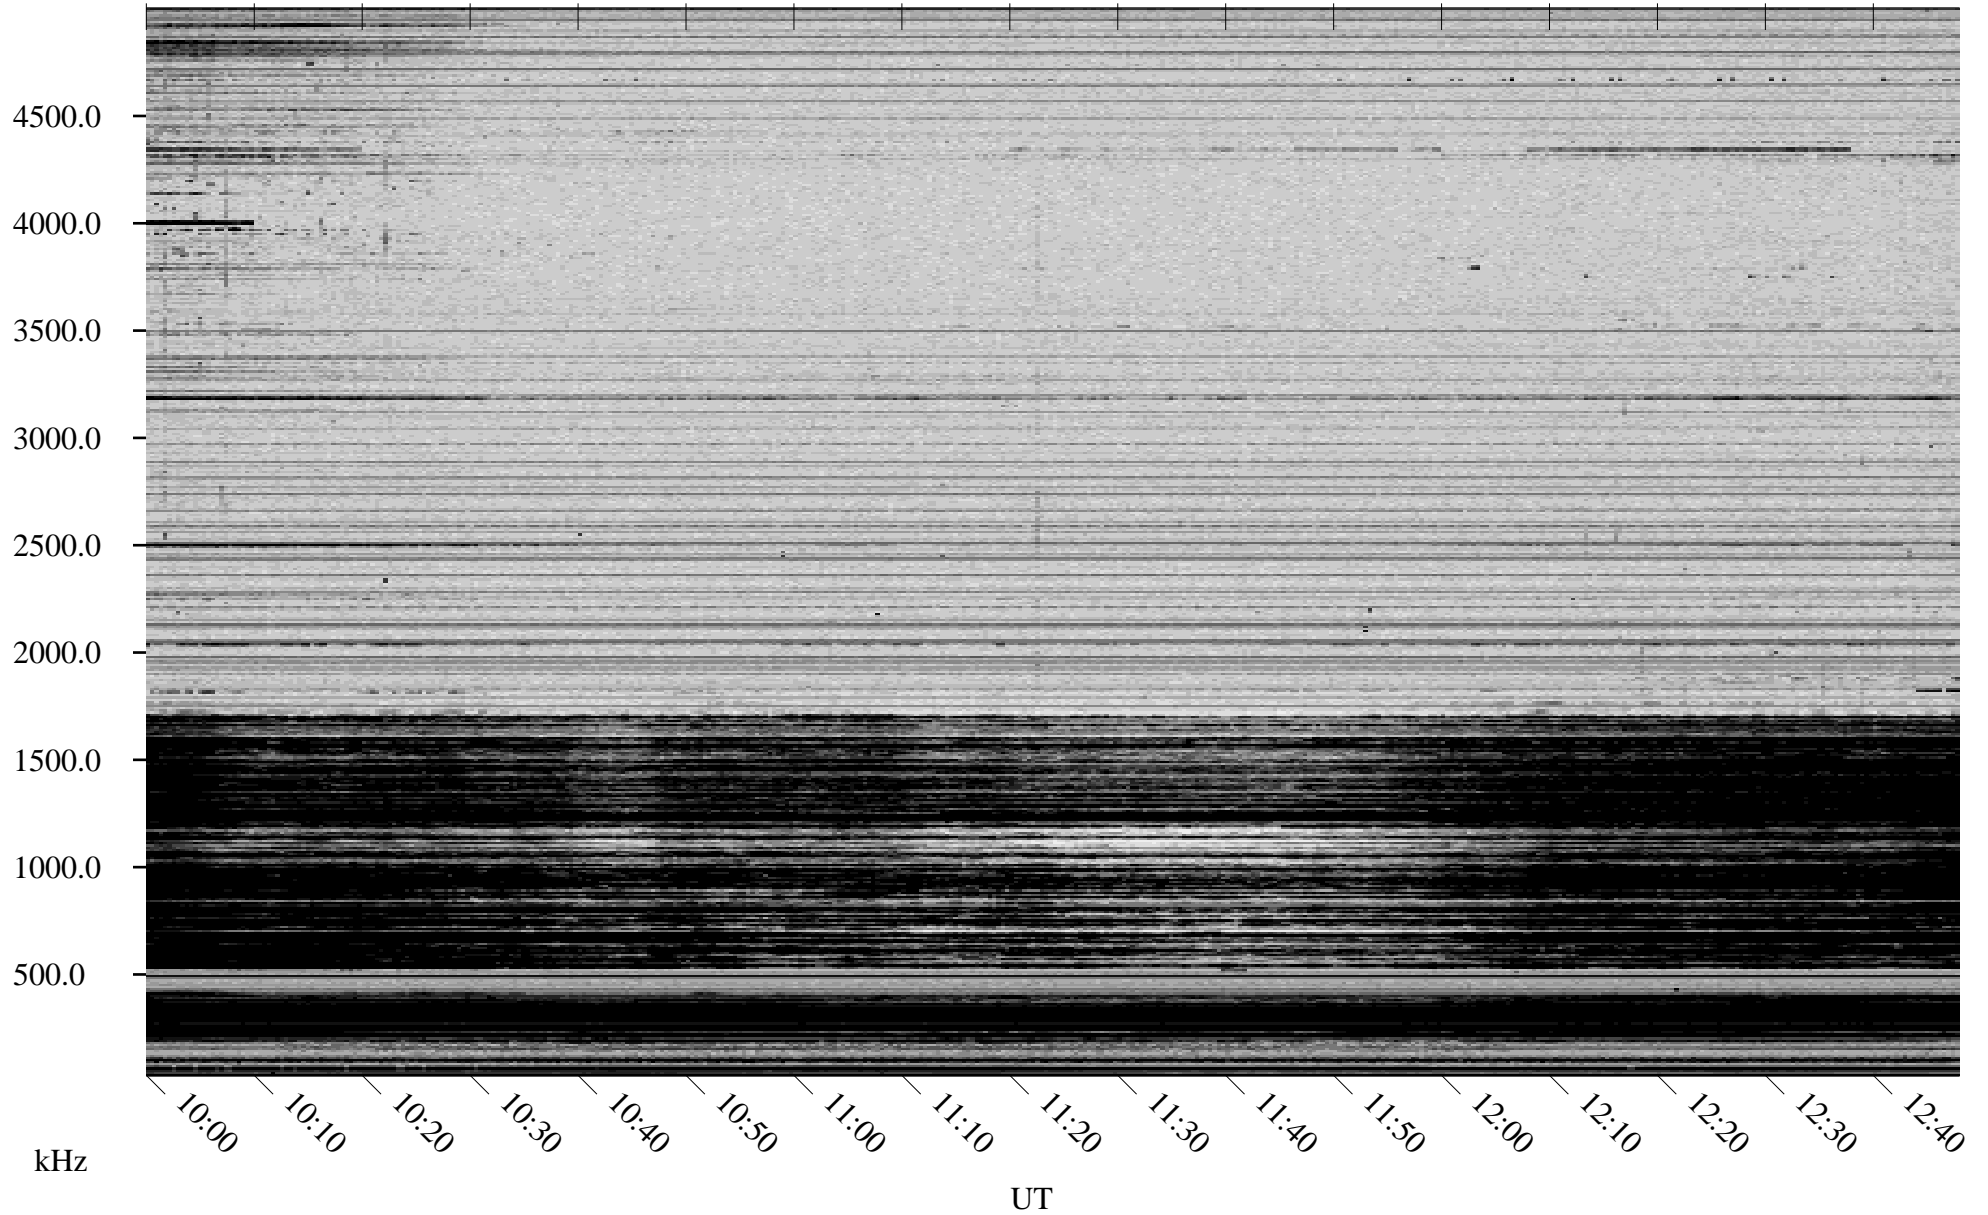

12/17/2006 Churchill, Manitoba

Linear Scale Black = 161 White = 15

CH06351L.R00m max_12

Page 1

12/17/2006 Churchill, Manitoba

Linear Scale Black = 161 White = 15

CH06351L.R00m max_12

Page 2

12/18/2006 Churchill, Manitoba

Linear Scale Black = 161 White = 15

CH06351L.R00m max_12

Page 3

12/18/2006 Churchill, Manitoba

Linear Scale Black = 161 White = 15

CH06351L.R00m max_12

Page 4

12/18/2006 Churchill, Manitoba

Linear Scale Black = 161 White = 15

CH06351L.R00m max_12

Page 5

12/18/2006 Churchill, Manitoba

Linear Scale Black = 161 White = 15

CH06351L.R00m max_12

Page 6

12/18/2006 Churchill, Manitoba

Linear Scale Black = 161 White = 15

CH06351L.R00m max_12

Page 7

12/18/2006 Churchill, Manitoba

Linear Scale Black = 161 White = 15

CH06351L.R00m max_12

Page 8