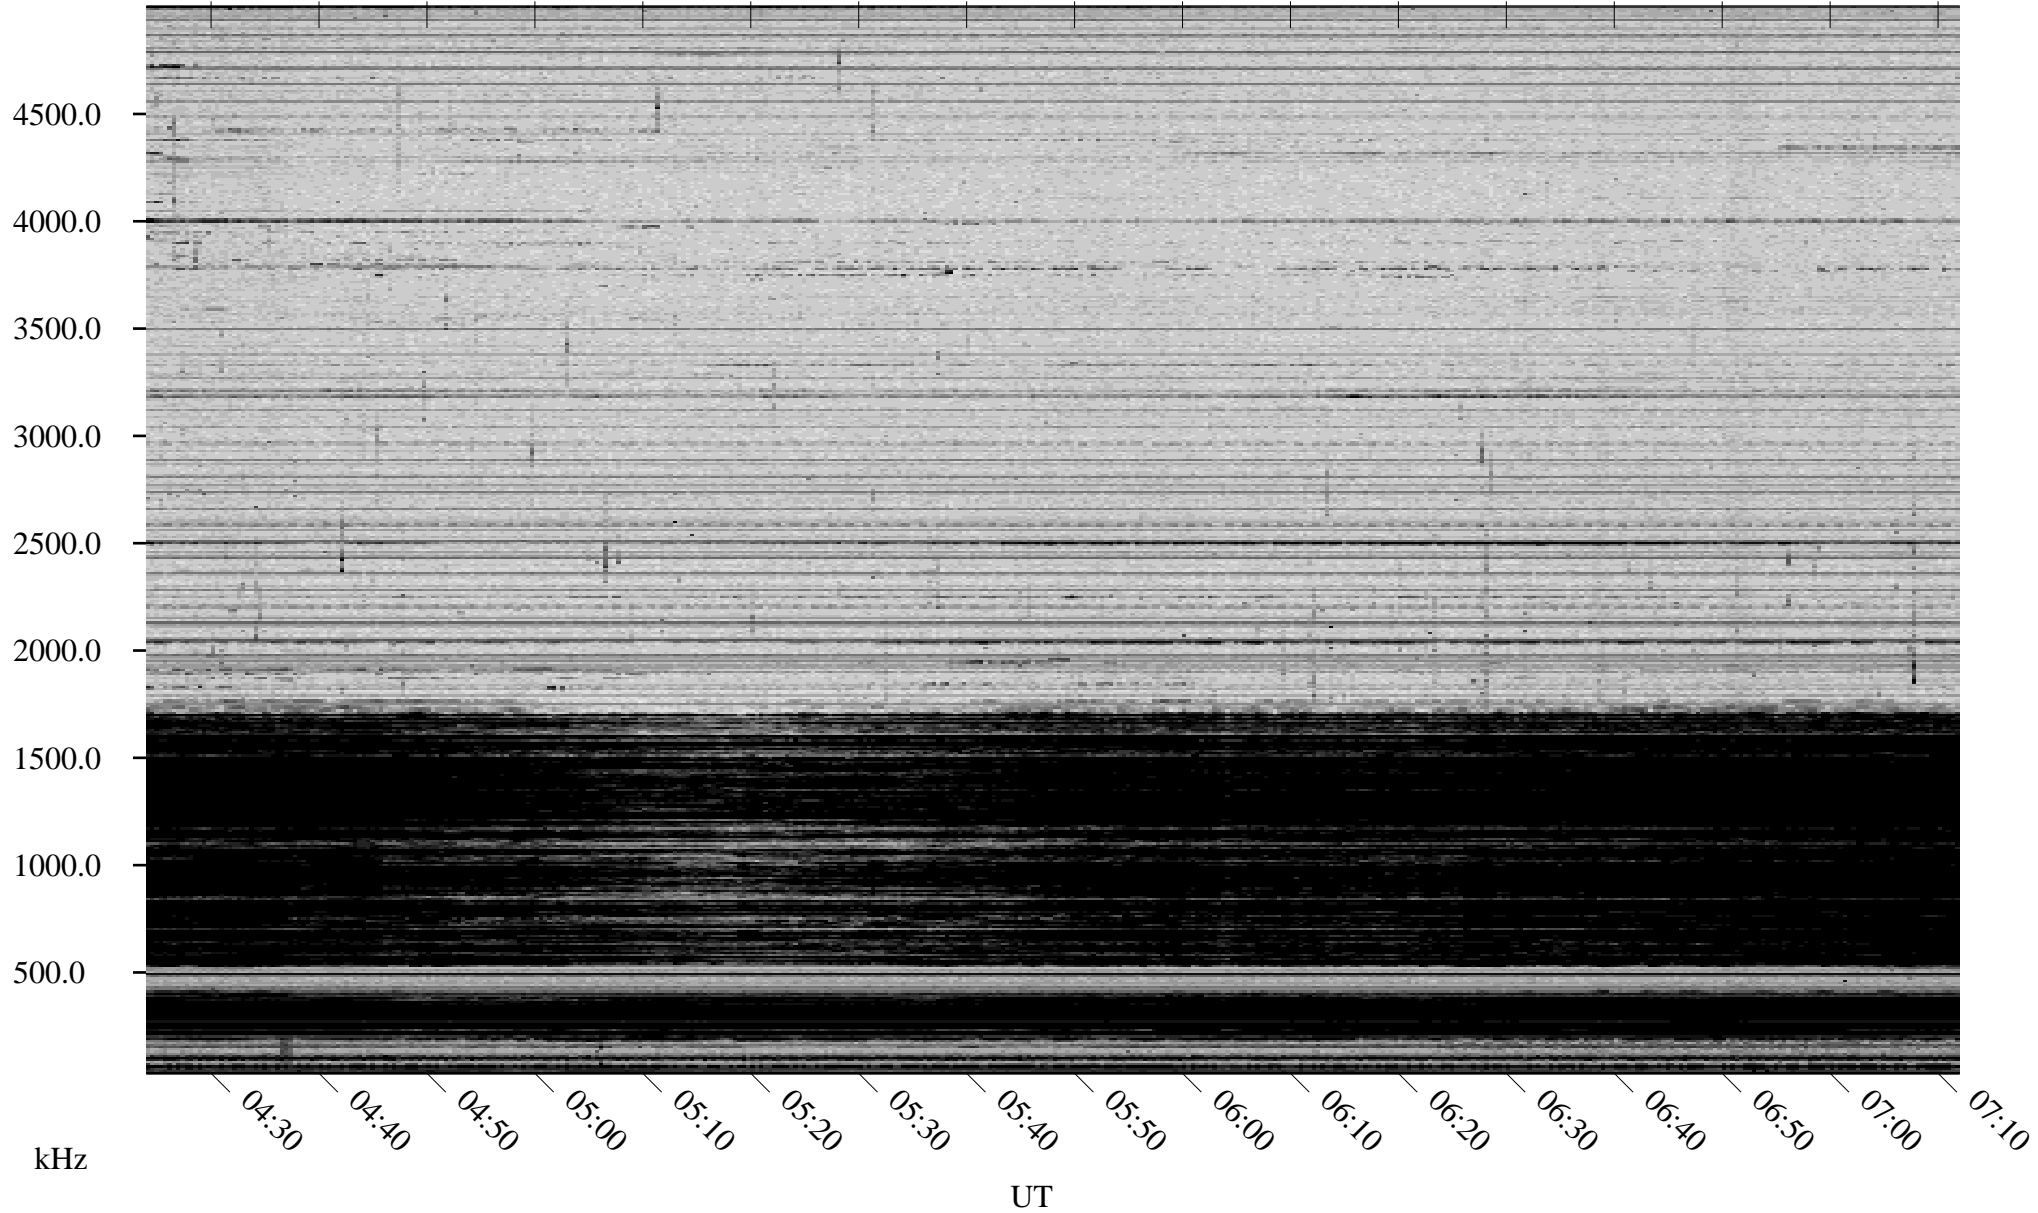

12/18/2006 Churchill, Manitoba

Linear Scale Black = 161 White = 15

CH06352L.R00m max_12

Page 1

12/18/2006 Churchill, Manitoba

Linear Scale Black = 161 White = 15

CH06352L.R00m max_12

Page 2

12/19/2006 Churchill, Manitoba

Linear Scale Black = 161 White = 15

CH06352L.R00m max_12

Page 3

12/19/2006 Churchill, Manitoba

Linear Scale Black = 161 White = 15

CH06352L.R00m max_12

Page 4

12/19/2006 Churchill, Manitoba

Linear Scale Black = 161 White = 15

CH06352L.R00m max_12

Page 5

12/19/2006 Churchill, Manitoba

Linear Scale Black = 161 White = 15

CH06352L.R00m max_12

Page 6

12/19/2006 Churchill, Manitoba

Linear Scale Black = 161 White = 15

CH06352L.R00m max_12

Page 7

12/19/2006 Churchill, Manitoba

Linear Scale Black = 161 White = 15

CH06352L.R00m max_12

Page 8