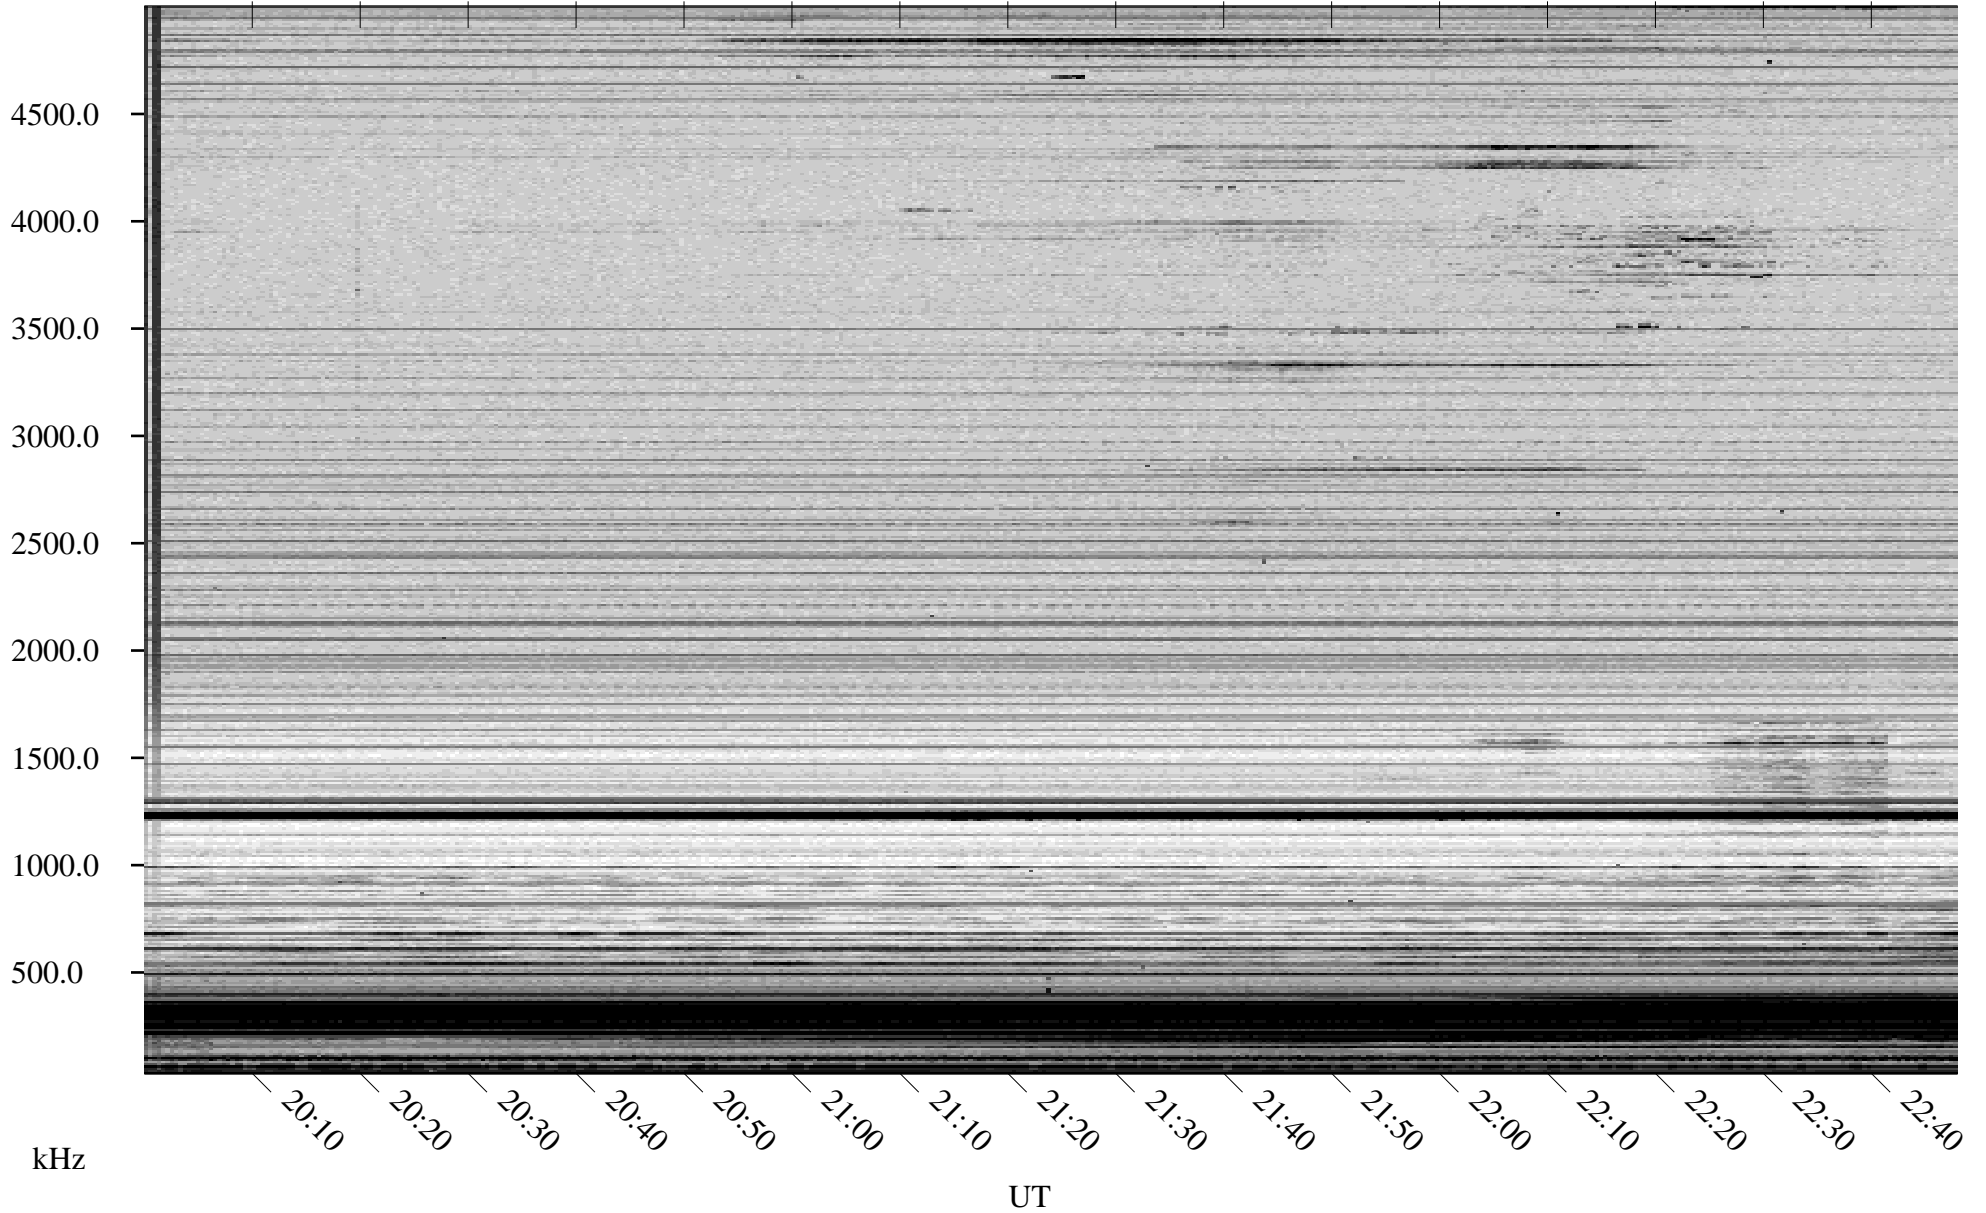

12/18/2006 Churchill, Manitoba

Linear Scale Black = 161 White = 15

CH06352L.R00m max_12

Page 1

12/18/2006 Churchill, Manitoba

Linear Scale Black = 161 White = 15

CH06352L.R00m max_12

Page 2

12/19/2006 Churchill, Manitoba

Linear Scale Black = 161 White = 15

CH06352L.R00m max_12

Page 3

12/19/2006 Churchill, Manitoba

Linear Scale Black = 161 White = 15

CH06352L.R00m max_12

Page 4

12/19/2006 Churchill, Manitoba

Linear Scale Black = 161 White = 15

CH06352L.R00m max_12

Page 5

12/19/2006 Churchill, Manitoba

Linear Scale Black = 161 White = 15

CH06352L.R00m max_12

Page 6

12/19/2006 Churchill, Manitoba

Linear Scale Black = 161 White = 15

CH06352L.R00m max_12

Page 7

12/19/2006 Churchill, Manitoba

Linear Scale Black = 161 White = 15

CH06352L.R00m max_12

Page 8