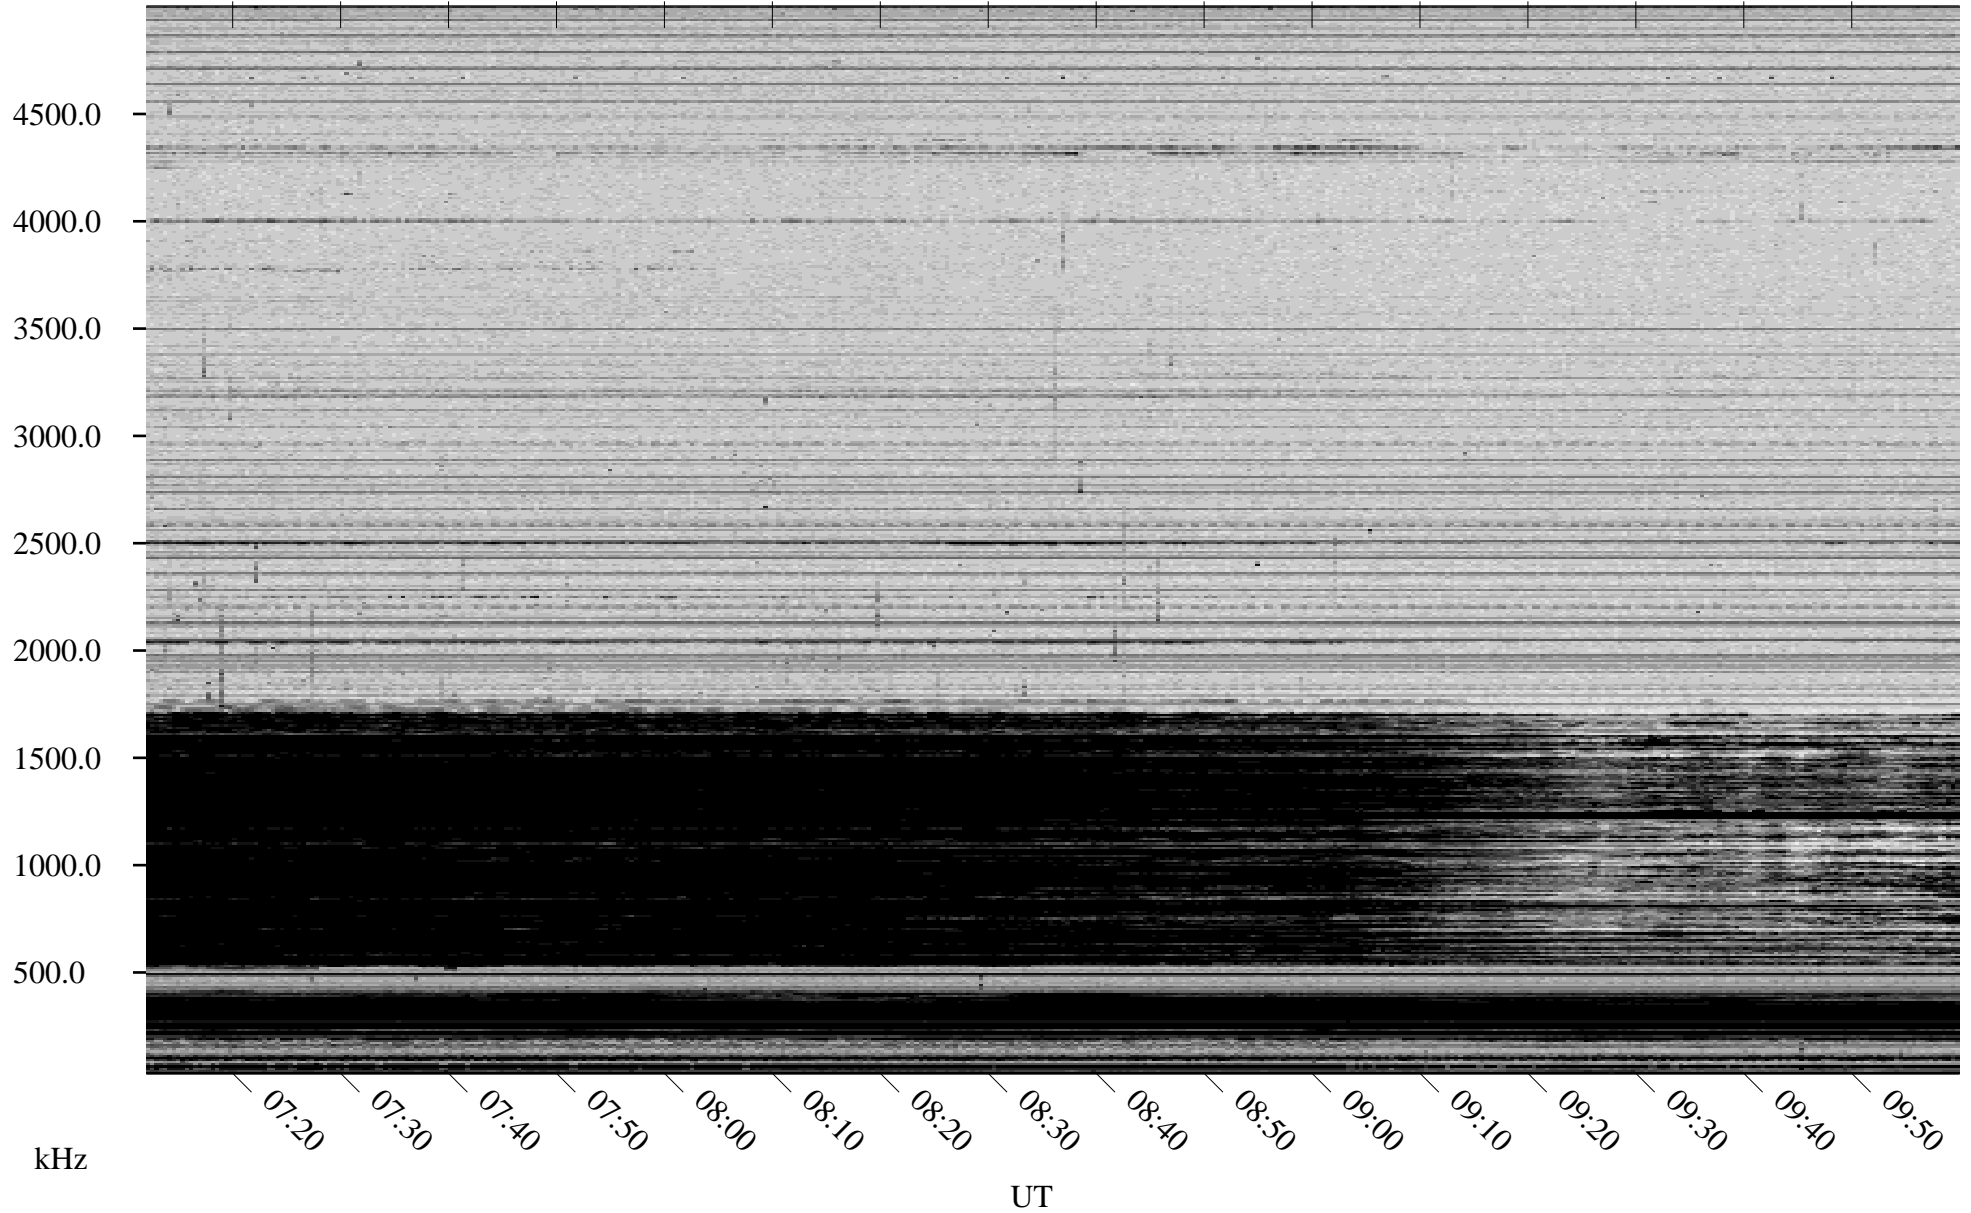

12/18/2006 Churchill, Manitoba

Linear Scale Black = 161 White = 15

CH06352L.R00m max_12

Page 1

12/18/2006 Churchill, Manitoba

Linear Scale Black = 161 White = 15

CH06352L.R00m max_12

Page 2

12/19/2006 Churchill, Manitoba

Linear Scale Black = 161 White = 15

CH06352L.R00m max_12

Page 3

12/19/2006 Churchill, Manitoba

Linear Scale Black = 161 White = 15

CH06352L.R00m max_12

Page 4

12/19/2006 Churchill, Manitoba

Linear Scale Black = 161 White = 15

CH06352L.R00m max_12

Page 5

12/19/2006 Churchill, Manitoba

Linear Scale Black = 161 White = 15

CH06352L.R00m max_12

Page 6

12/19/2006 Churchill, Manitoba

Linear Scale Black = 161 White = 15

CH06352L.R00m max_12

Page 7

12/19/2006 Churchill, Manitoba

Linear Scale Black = 161 White = 15

CH06352L.R00m max_12

Page 8