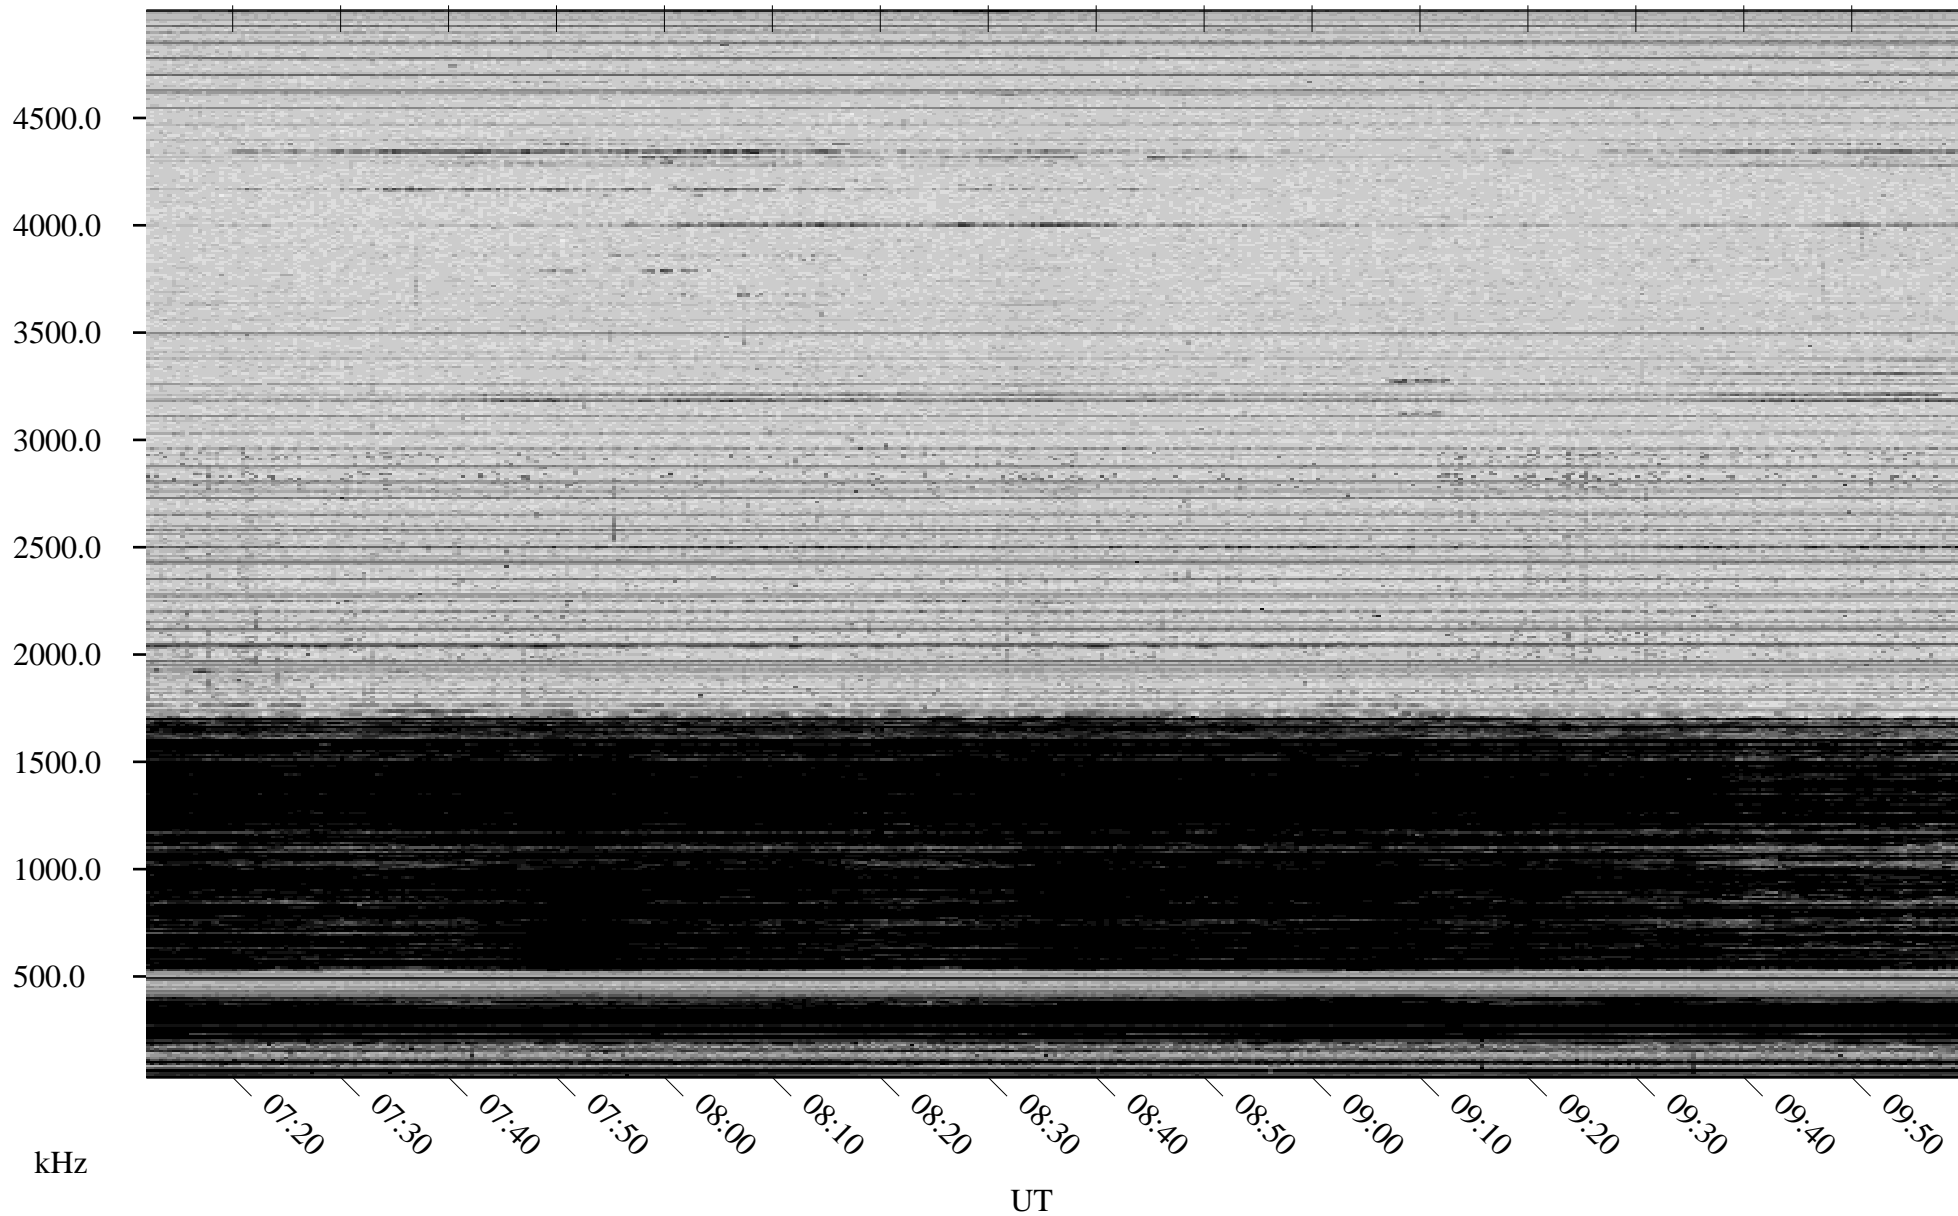

12/19/2006 Churchill, Manitoba

Linear Scale Black = 161 White = 15

CH06353L.R00m max_12

Page 1

12/19/2006 Churchill, Manitoba

Linear Scale Black = 161 White = 15

CH06353L.R00m max_12

Page 2

12/20/2006 Churchill, Manitoba

Linear Scale Black = 161 White = 15

CH06353L.R00m max_12

Page 3

12/20/2006 Churchill, Manitoba

Linear Scale Black = 161 White = 15

CH06353L.R00m max_12

Page 4

12/20/2006 Churchill, Manitoba

Linear Scale Black = 161 White = 15

CH06353L.R00m max_12

Page 5

12/20/2006 Churchill, Manitoba

Linear Scale Black = 161 White = 15

CH06353L.R00m max_12

Page 6

12/20/2006 Churchill, Manitoba

Linear Scale Black = 161 White = 15

CH06353L.R00m max_12

Page 7

12/20/2006 Churchill, Manitoba

Linear Scale Black = 161 White = 15

CH06353L.R00m max_12