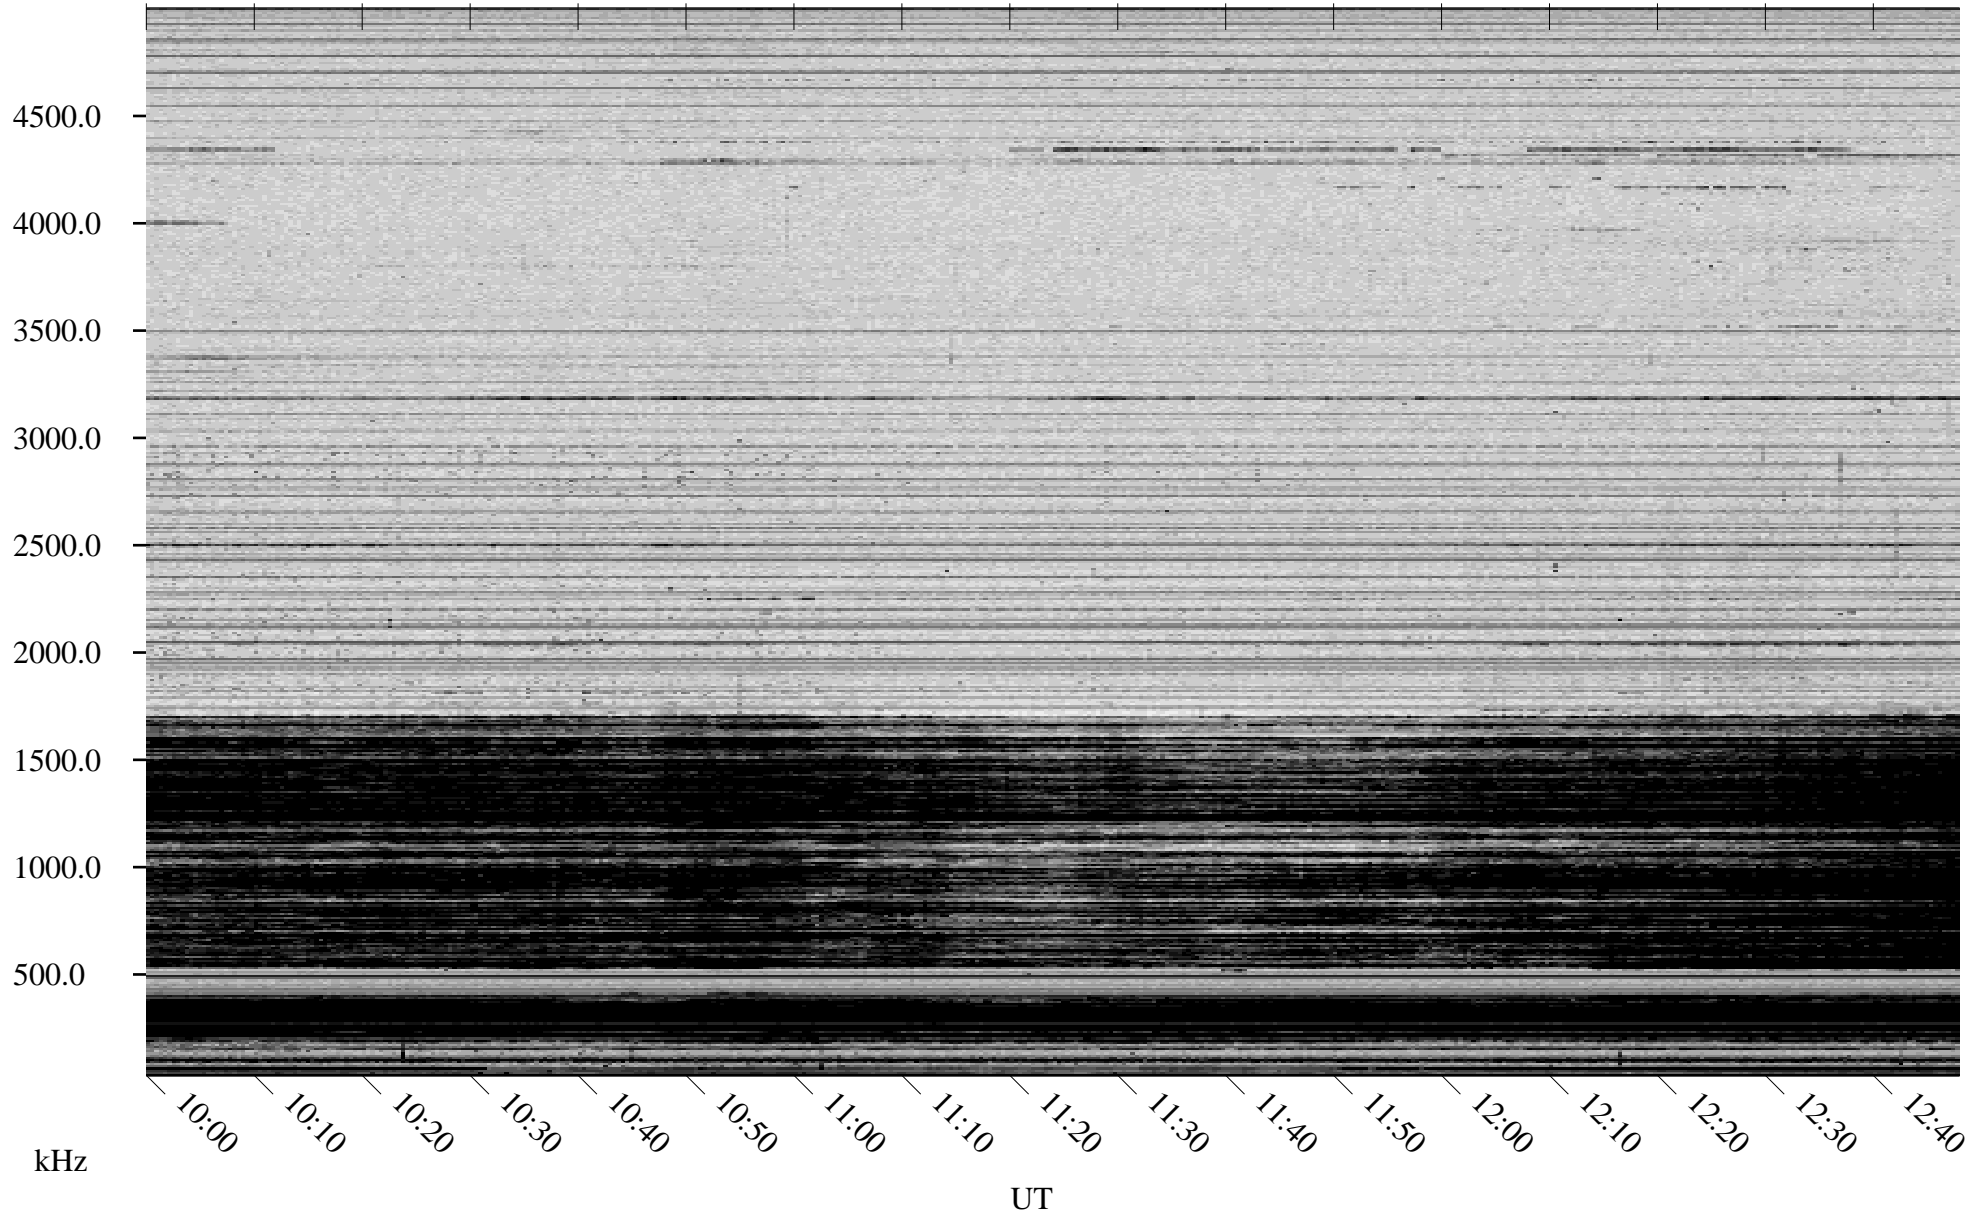

12/19/2006 Churchill, Manitoba

Linear Scale Black = 161 White = 15

CH06353L.R00m max_12

Page 1

12/19/2006 Churchill, Manitoba

Linear Scale Black = 161 White = 15

CH06353L.R00m max_12

Page 2

12/20/2006 Churchill, Manitoba

Linear Scale Black = 161 White = 15

CH06353L.R00m max_12

Page 3

12/20/2006 Churchill, Manitoba

Linear Scale Black = 161 White = 15

CH06353L.R00m max_12

Page 4

12/20/2006 Churchill, Manitoba

Linear Scale Black = 161 White = 15

CH06353L.R00m max_12

Page 5

12/20/2006 Churchill, Manitoba

Linear Scale Black = 161 White = 15

CH06353L.R00m max_12

Page 6

12/20/2006 Churchill, Manitoba

Linear Scale Black = 161 White = 15

CH06353L.R00m max_12

Page 7

12/20/2006 Churchill, Manitoba

Linear Scale Black = 161 White = 15

CH06353L.R00m max_12