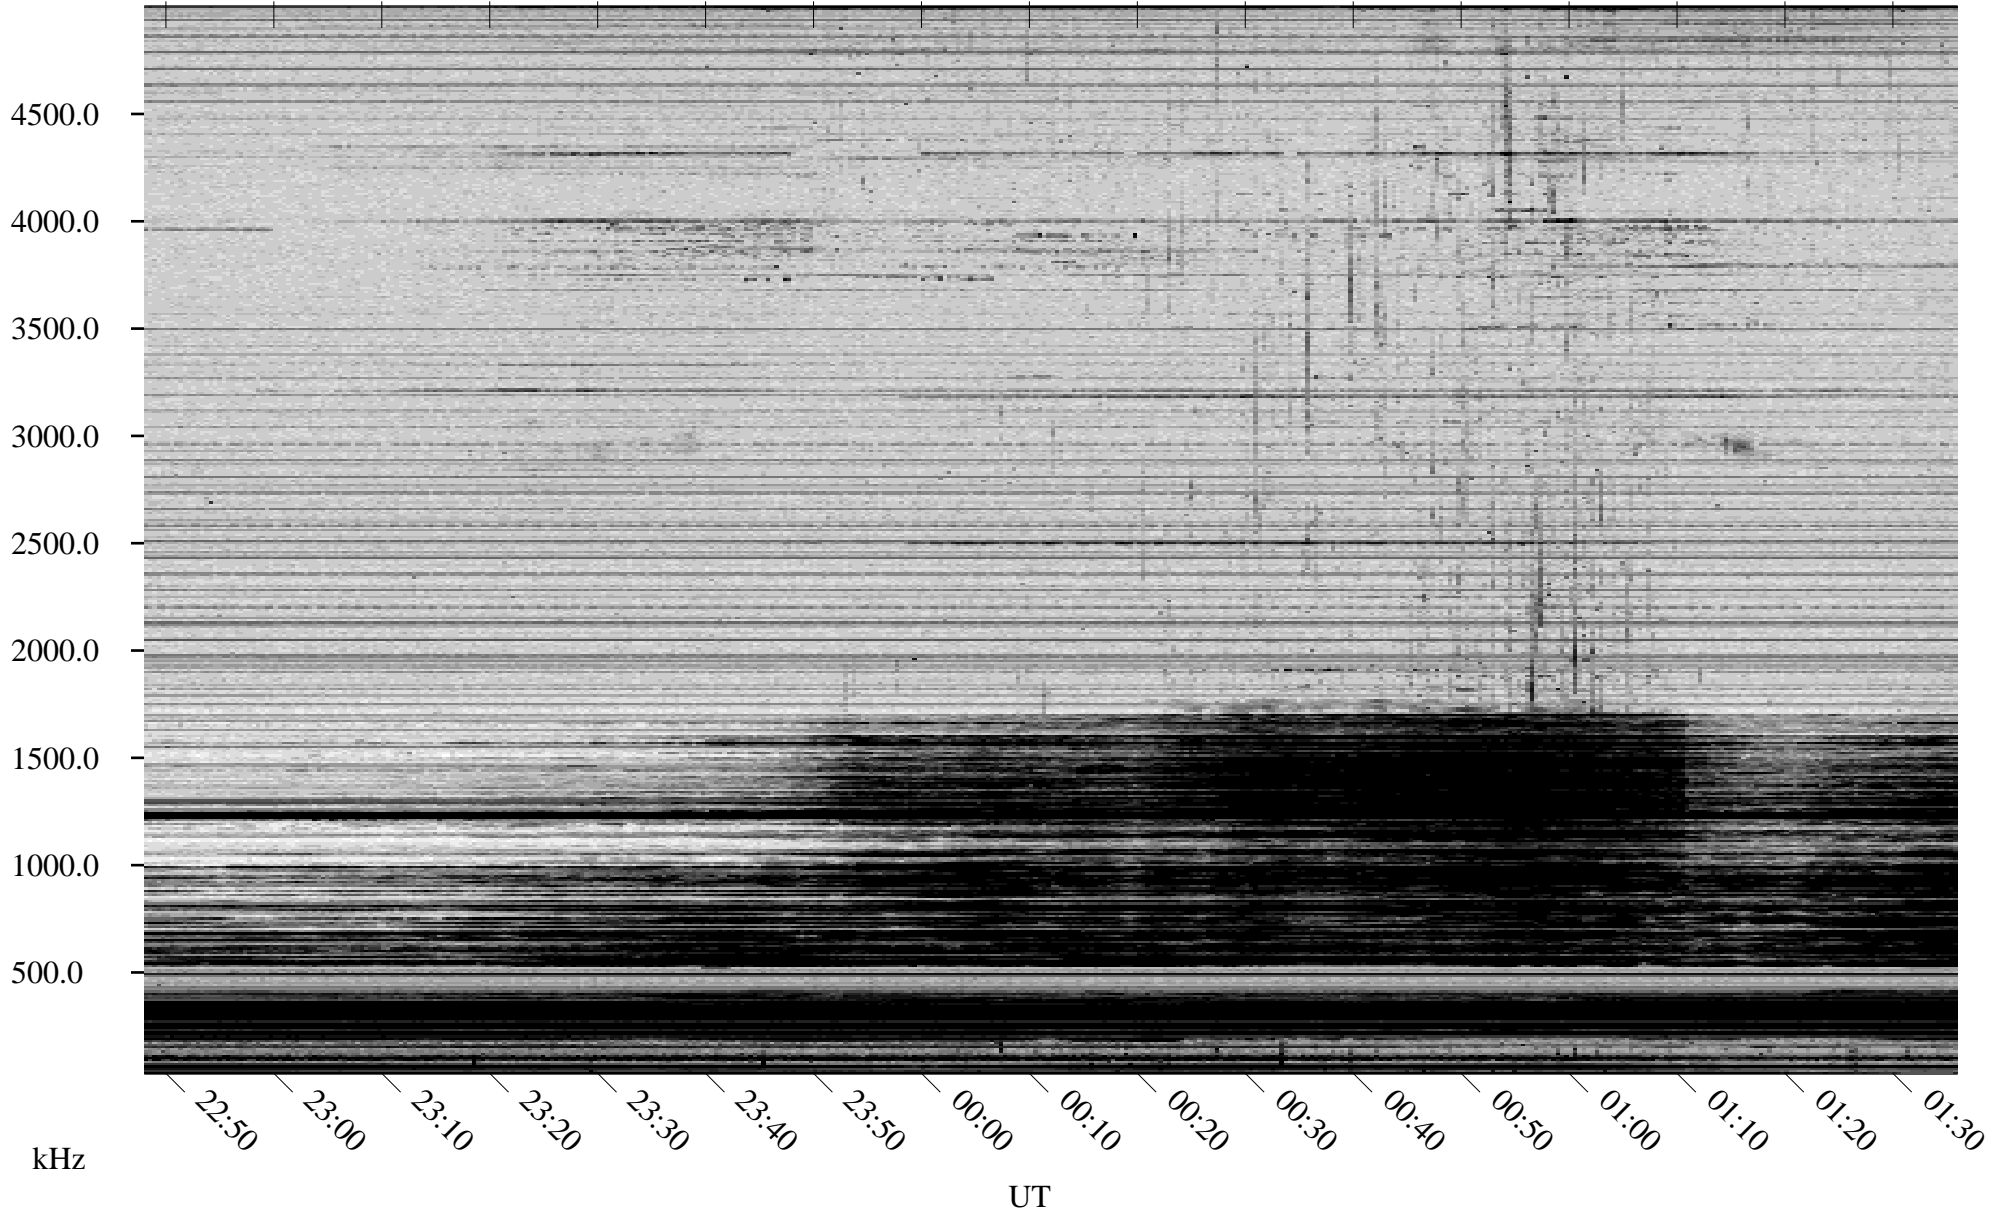

12/19/2006 Churchill, Manitoba

Linear Scale Black = 161 White = 15

CH06353L.R00m max_12

Page 1

12/19/2006 Churchill, Manitoba

Linear Scale Black = 161 White = 15

CH06353L.R00m max_12

Page 2

12/20/2006 Churchill, Manitoba

Linear Scale Black = 161 White = 15

CH06353L.R00m max_12

Page 3

12/20/2006 Churchill, Manitoba

Linear Scale Black = 161 White = 15

CH06353L.R00m max_12

Page 4

12/20/2006 Churchill, Manitoba

Linear Scale Black = 161 White = 15

CH06353L.R00m max_12

Page 5

12/20/2006 Churchill, Manitoba

Linear Scale Black = 161 White = 15

CH06353L.R00m max_12

Page 6

12/20/2006 Churchill, Manitoba

Linear Scale Black = 161 White = 15

CH06353L.R00m max_12

Page 7

12/20/2006 Churchill, Manitoba

Linear Scale Black = 161 White = 15

CH06353L.R00m max_12