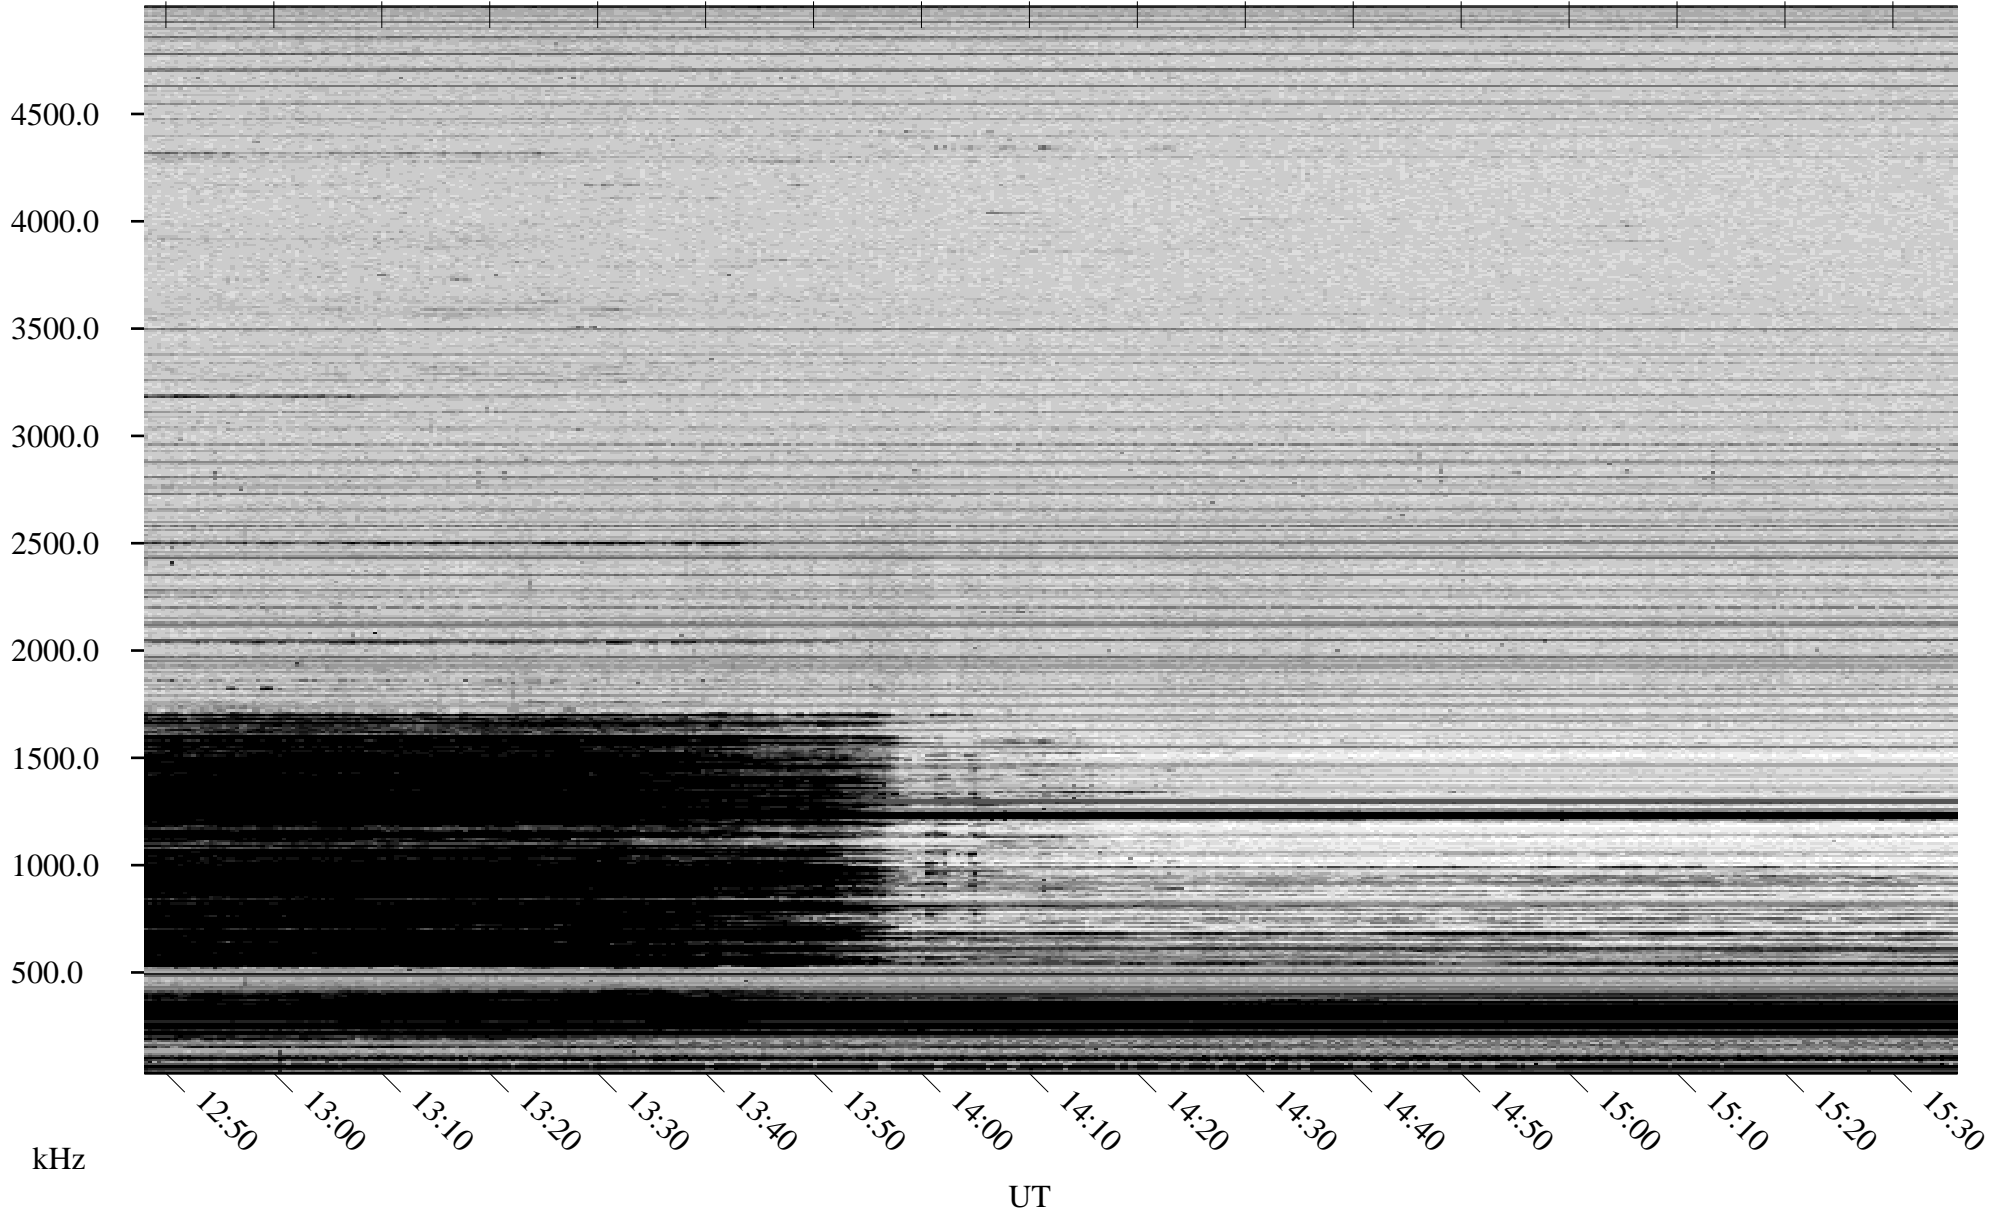

12/19/2006 Churchill, Manitoba

Linear Scale Black = 161 White = 15

CH06353L.R00m max_12

Page 1

12/19/2006 Churchill, Manitoba

Linear Scale Black = 161 White = 15

CH06353L.R00m max_12

Page 2

12/20/2006 Churchill, Manitoba

Linear Scale Black = 161 White = 15

CH06353L.R00m max_12

Page 3

12/20/2006 Churchill, Manitoba

Linear Scale Black = 161 White = 15

CH06353L.R00m max_12

Page 4

12/20/2006 Churchill, Manitoba

Linear Scale Black = 161 White = 15

CH06353L.R00m max_12

Page 5

12/20/2006 Churchill, Manitoba

Linear Scale Black = 161 White = 15

CH06353L.R00m max_12

Page 6

12/20/2006 Churchill, Manitoba

Linear Scale Black = 161 White = 15

CH06353L.R00m max_12

Page 7

12/20/2006 Churchill, Manitoba

Linear Scale Black = 161 White = 15

CH06353L.R00m max_12