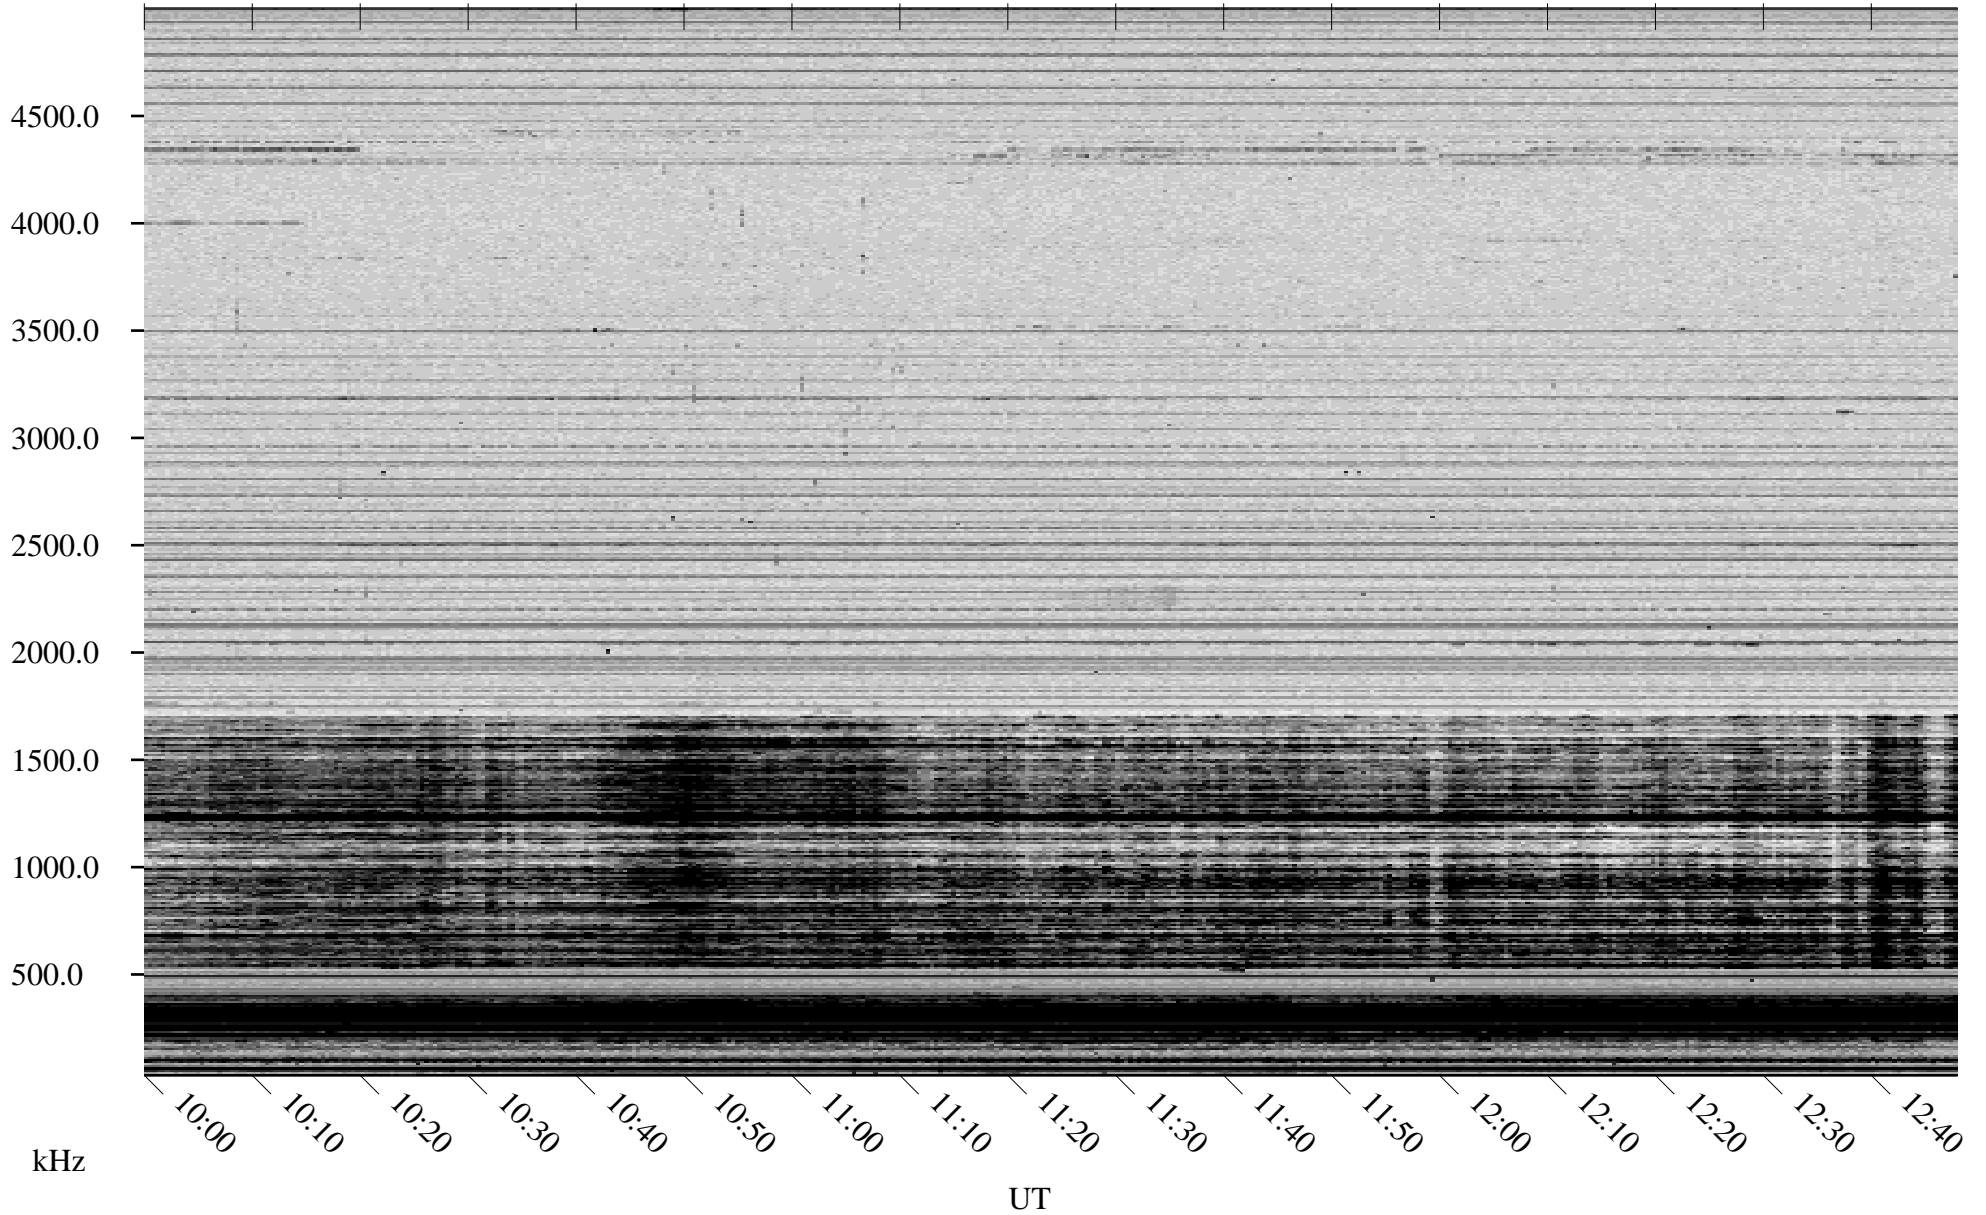

12/20/2006 Churchill, Manitoba

Linear Scale Black = 161 White = 15

CH06354L.R00m max_12

Page 1

12/20/2006 Churchill, Manitoba

Linear Scale Black = 161 White = 15

CH06354L.R00m max_12

Page 2

12/21/2006 Churchill, Manitoba

Linear Scale Black = 161 White = 15

CH06354L.R00m max_12

Page 3

12/21/2006 Churchill, Manitoba

Linear Scale Black = 161 White = 15

CH06354L.R00m max_12

Page 4

12/21/2006 Churchill, Manitoba

Linear Scale Black = 161 White = 15

CH06354L.R00m max_12

Page 5

12/21/2006 Churchill, Manitoba

Linear Scale Black = 161 White = 15

CH06354L.R00m max_12

Page 6

12/21/2006 Churchill, Manitoba

Linear Scale Black = 161 White = 15

CH06354L.R00m max_12

Page 7

12/21/2006 Churchill, Manitoba

Linear Scale Black = 161 White = 15

CH06354L.R00m max_12

Page 8