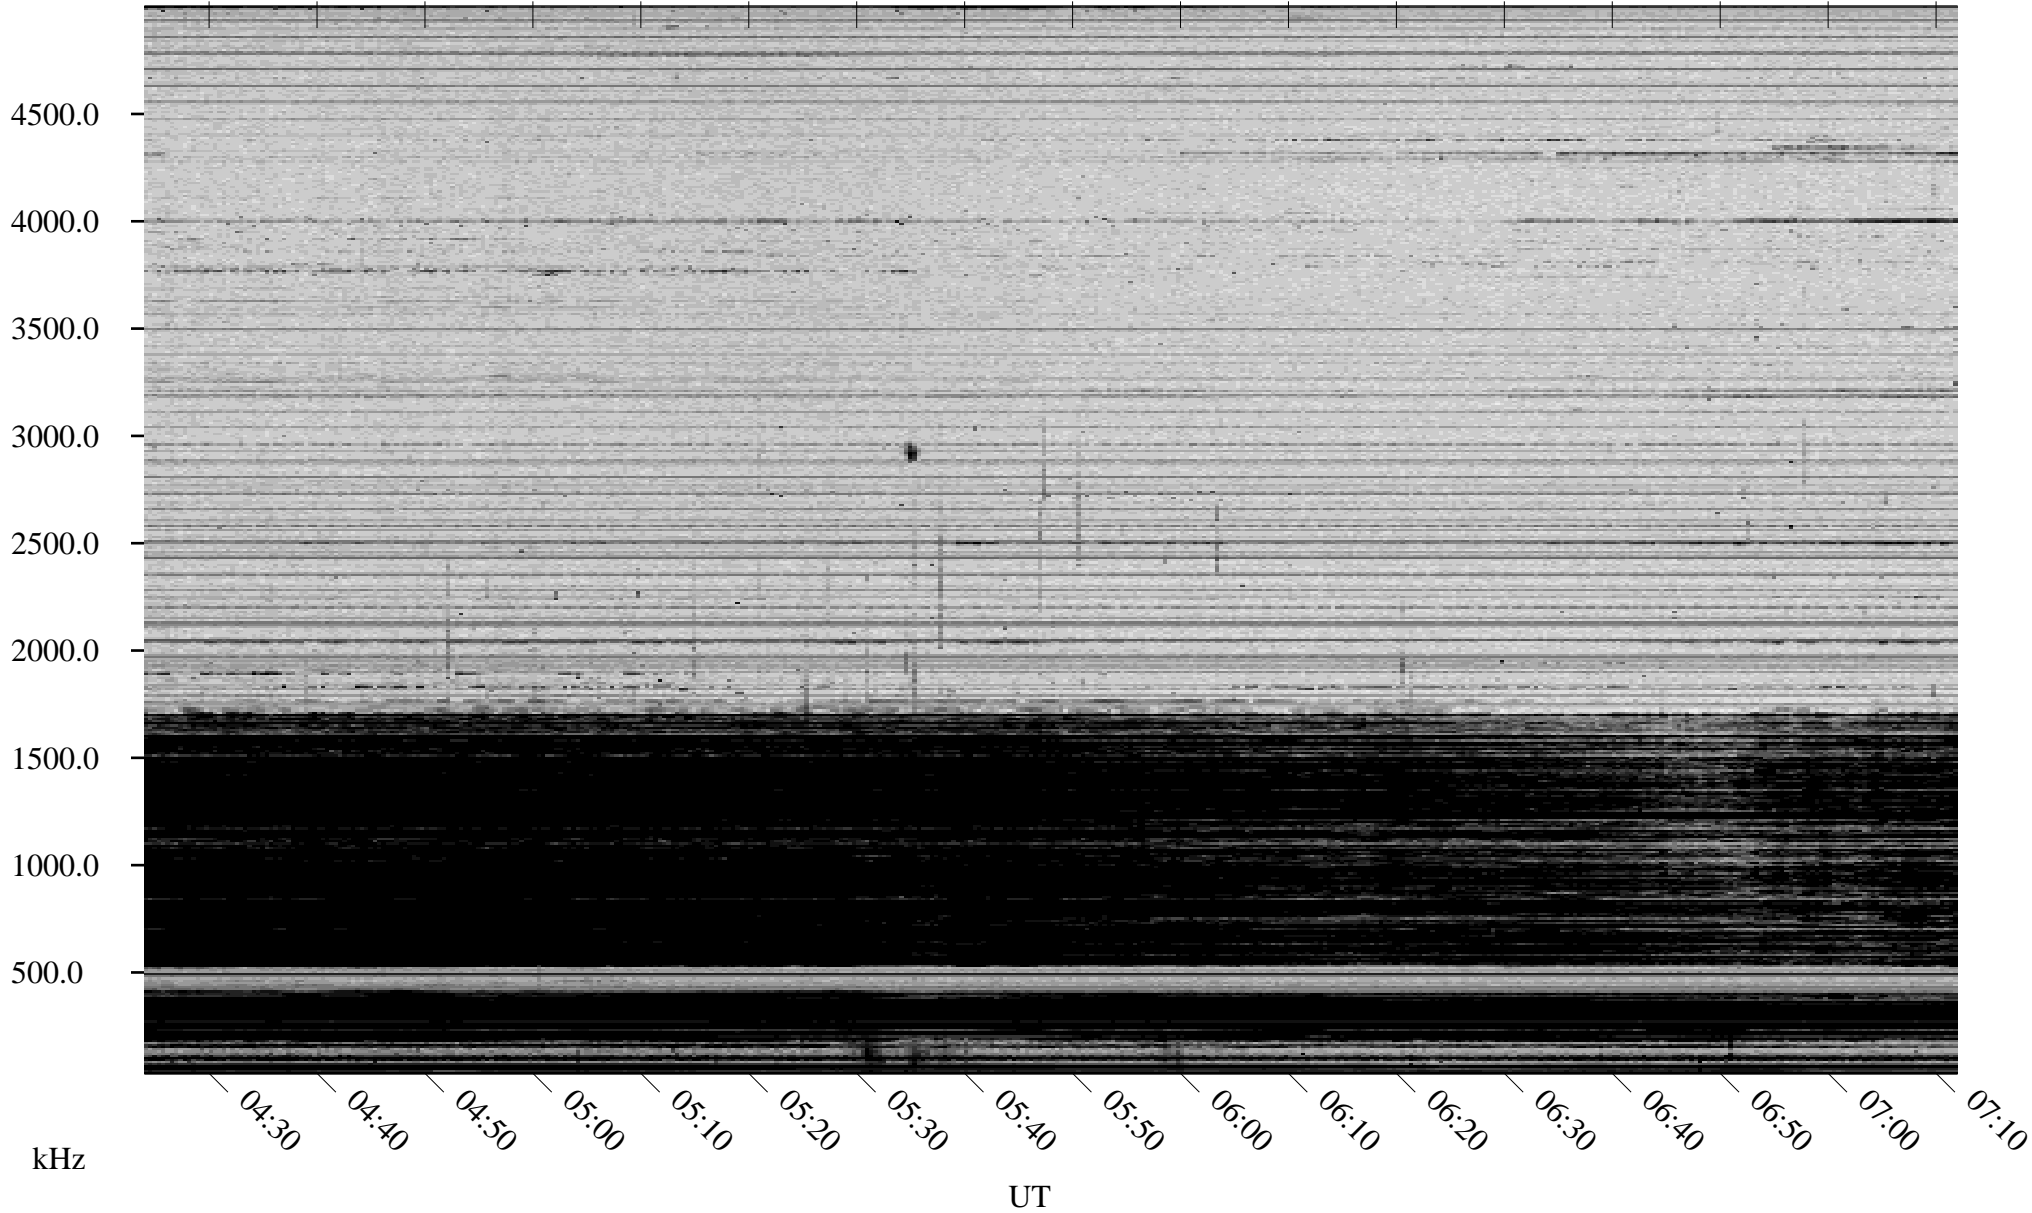

12/20/2006 Churchill, Manitoba

Linear Scale Black = 161 White = 15

CH06354L.R00m max_12

Page 1

12/20/2006 Churchill, Manitoba

Linear Scale Black = 161 White = 15

CH06354L.R00m max_12

Page 2

12/21/2006 Churchill, Manitoba

Linear Scale Black = 161 White = 15

CH06354L.R00m max_12

Page 3

12/21/2006 Churchill, Manitoba

Linear Scale Black = 161 White = 15

CH06354L.R00m max_12

Page 4

12/21/2006 Churchill, Manitoba

Linear Scale Black = 161 White = 15

CH06354L.R00m max_12

Page 5

12/21/2006 Churchill, Manitoba

Linear Scale Black = 161 White = 15

CH06354L.R00m max_12

Page 6

12/21/2006 Churchill, Manitoba

Linear Scale Black = 161 White = 15

CH06354L.R00m max_12

Page 7

12/21/2006 Churchill, Manitoba

Linear Scale Black = 161 White = 15

CH06354L.R00m max_12

Page 8