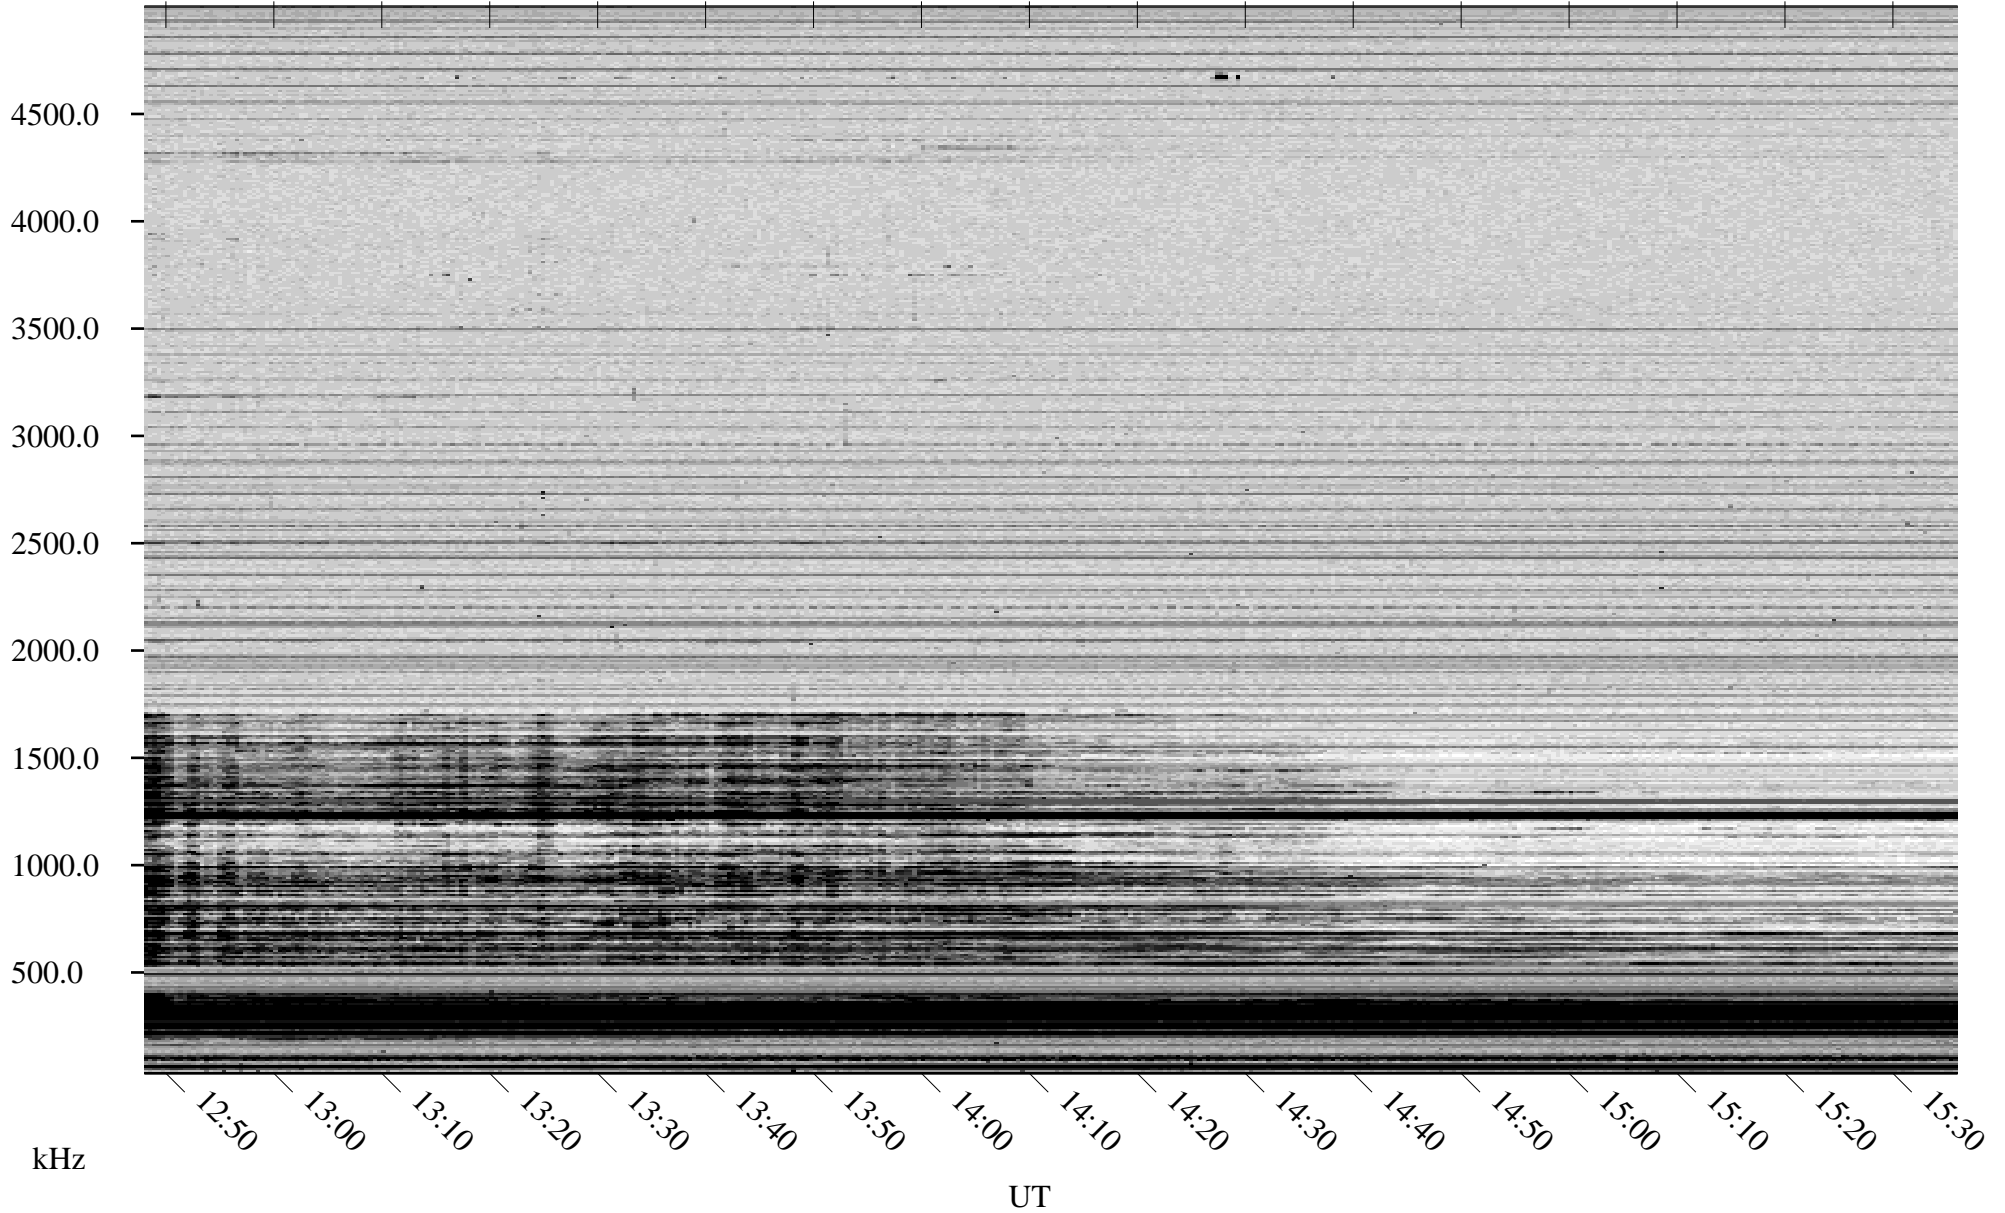

12/20/2006 Churchill, Manitoba

Linear Scale Black = 161 White = 15

CH06354L.R00m max_12

Page 1

12/20/2006 Churchill, Manitoba

Linear Scale Black = 161 White = 15

CH06354L.R00m max_12

Page 2

12/21/2006 Churchill, Manitoba

Linear Scale Black = 161 White = 15

CH06354L.R00m max_12

Page 3

12/21/2006 Churchill, Manitoba

Linear Scale Black = 161 White = 15

CH06354L.R00m max_12

Page 4

12/21/2006 Churchill, Manitoba

Linear Scale Black = 161 White = 15

CH06354L.R00m max_12

Page 5

12/21/2006 Churchill, Manitoba

Linear Scale Black = 161 White = 15

CH06354L.R00m max_12

Page 6

12/21/2006 Churchill, Manitoba

Linear Scale Black = 161 White = 15

CH06354L.R00m max_12

Page 7

12/21/2006 Churchill, Manitoba

Linear Scale Black = 161 White = 15

CH06354L.R00m max_12

Page 8