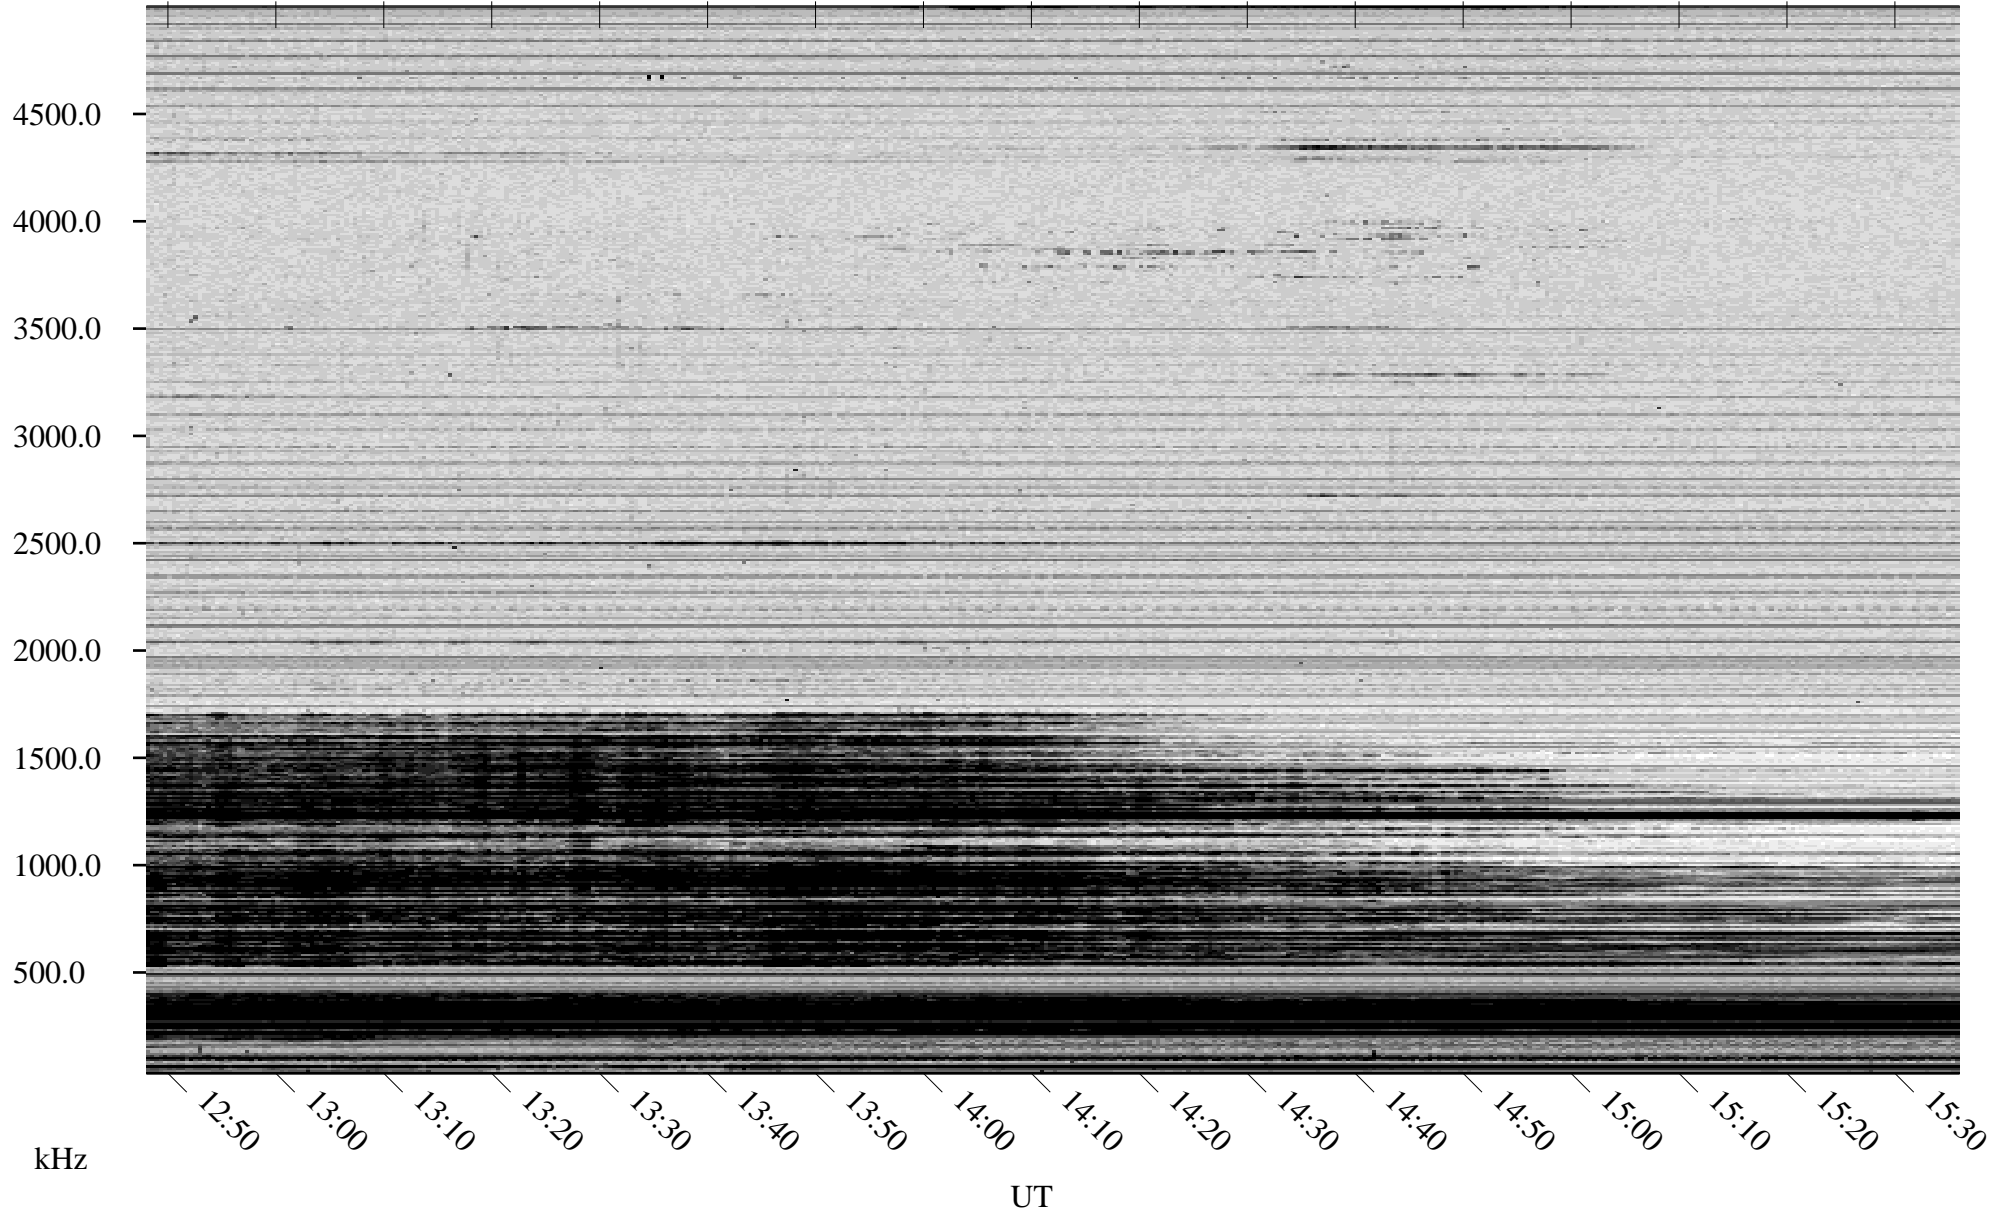

12/21/2006 Churchill, Manitoba

Linear Scale Black = 161 White = 15

CH06355L.R00m max_12

Page 1

12/21/2006 Churchill, Manitoba

Linear Scale Black = 161 White = 15

CH06355L.R00m max_12

Page 2

12/22/2006 Churchill, Manitoba

Linear Scale Black = 161 White = 15

CH06355L.R00m max_12

Page 3

12/22/2006 Churchill, Manitoba

Linear Scale Black = 161 White = 15

CH06355L.R00m max_12

Page 4

12/22/2006 Churchill, Manitoba

Linear Scale Black = 161 White = 15

CH06355L.R00m max_12

Page 5

12/22/2006 Churchill, Manitoba

Linear Scale Black = 161 White = 15

CH06355L.R00m max_12

Page 6

12/22/2006 Churchill, Manitoba

Linear Scale Black = 161 White = 15

CH06355L.R00m max_12

Page 7

12/22/2006 Churchill, Manitoba

Linear Scale Black = 161 White = 15

CH06355L.R00m max_12

Page 8