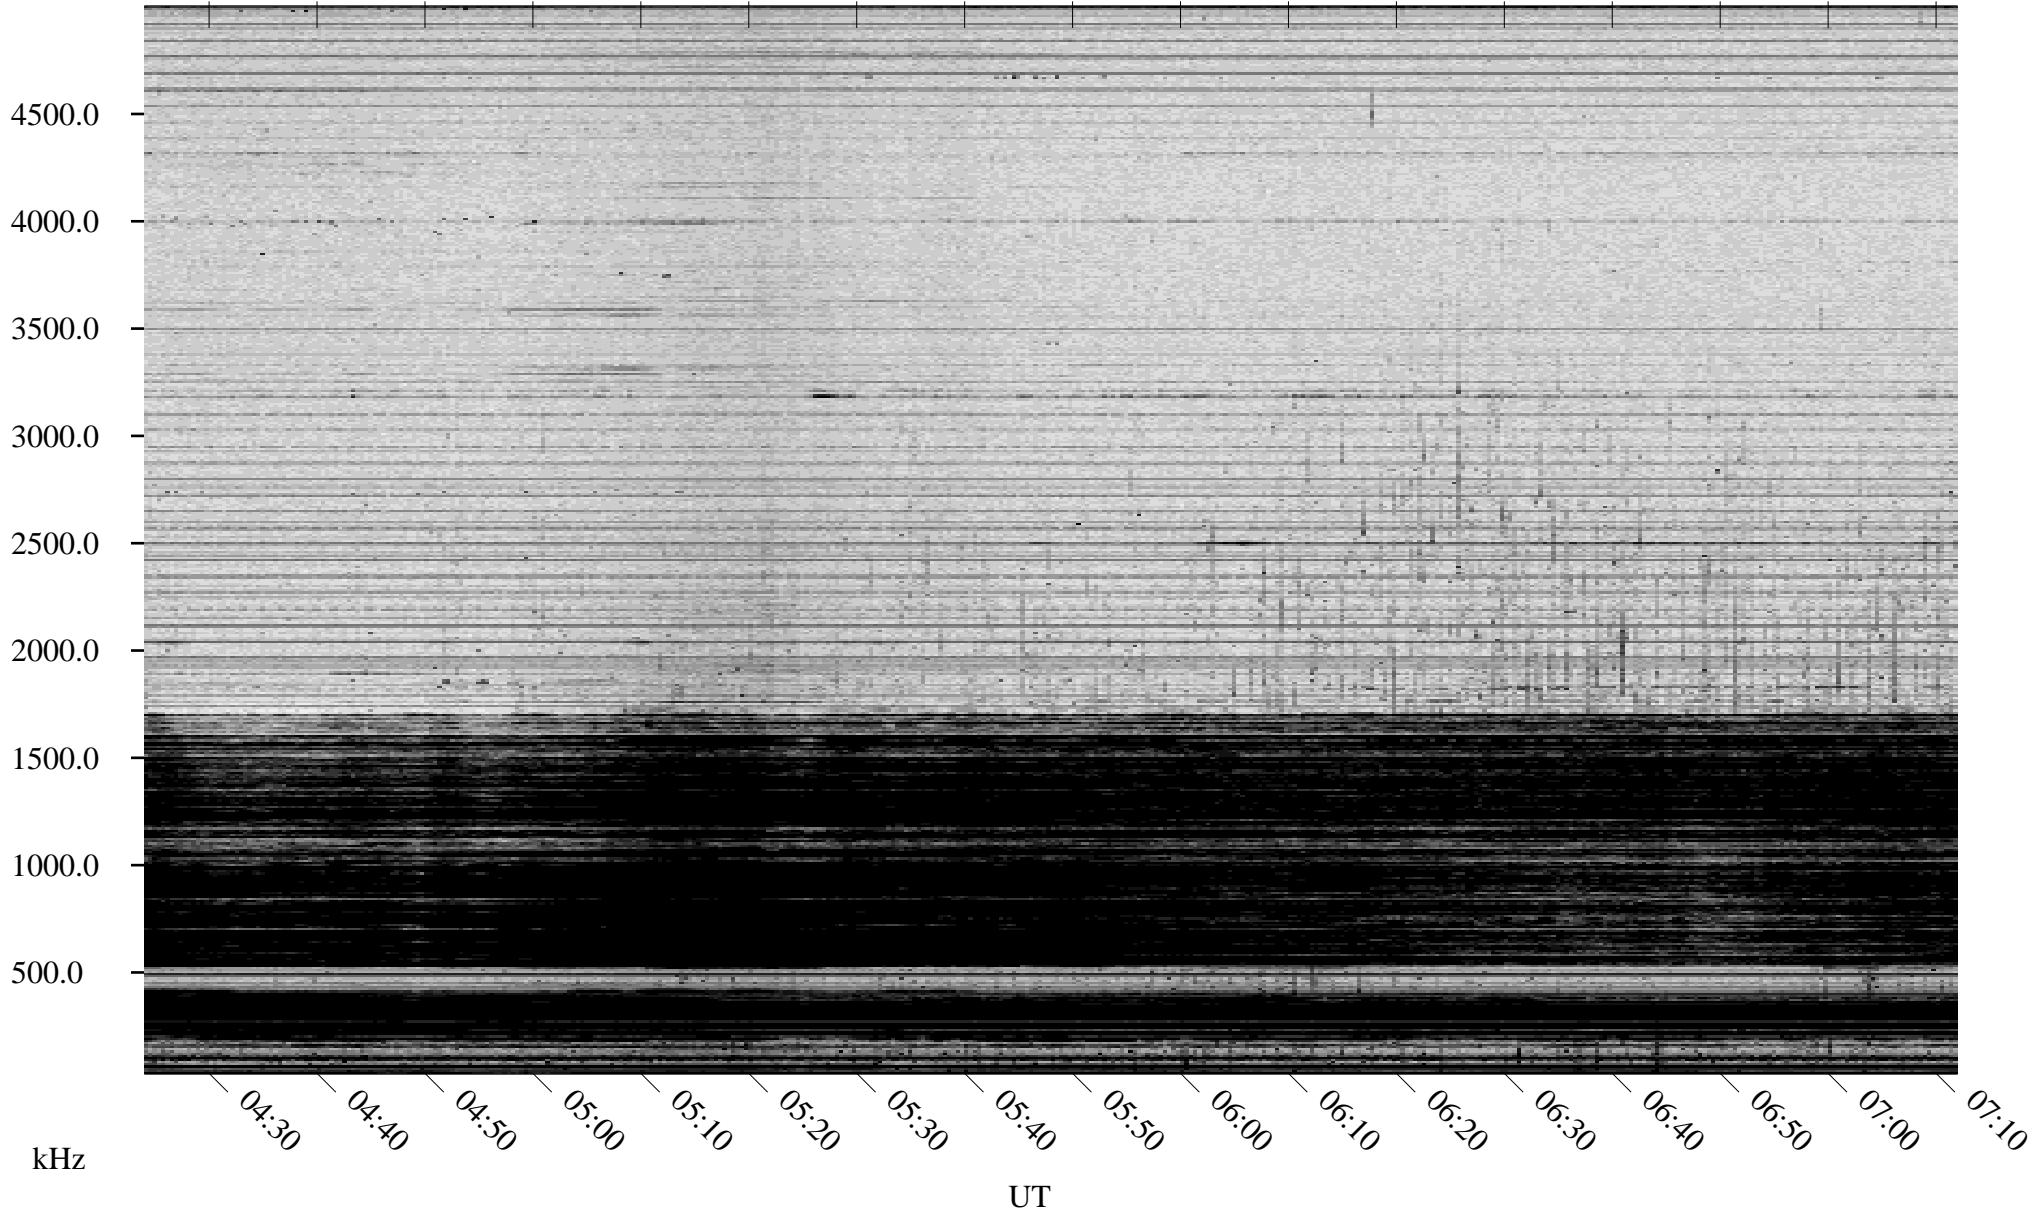

12/21/2006 Churchill, Manitoba

Linear Scale Black = 161 White = 15

CH06355L.R00m max_12

Page 1

12/21/2006 Churchill, Manitoba

Linear Scale Black = 161 White = 15

CH06355L.R00m max_12

Page 2

12/22/2006 Churchill, Manitoba

Linear Scale Black = 161 White = 15

CH06355L.R00m max_12

Page 3

12/22/2006 Churchill, Manitoba

Linear Scale Black = 161 White = 15

CH06355L.R00m max_12

Page 4

12/22/2006 Churchill, Manitoba

Linear Scale Black = 161 White = 15

CH06355L.R00m max_12

Page 5

12/22/2006 Churchill, Manitoba

Linear Scale Black = 161 White = 15

CH06355L.R00m max_12

Page 6

12/22/2006 Churchill, Manitoba

Linear Scale Black = 161 White = 15

CH06355L.R00m max_12

Page 7

12/22/2006 Churchill, Manitoba

Linear Scale Black = 161 White = 15

CH06355L.R00m max_12

Page 8