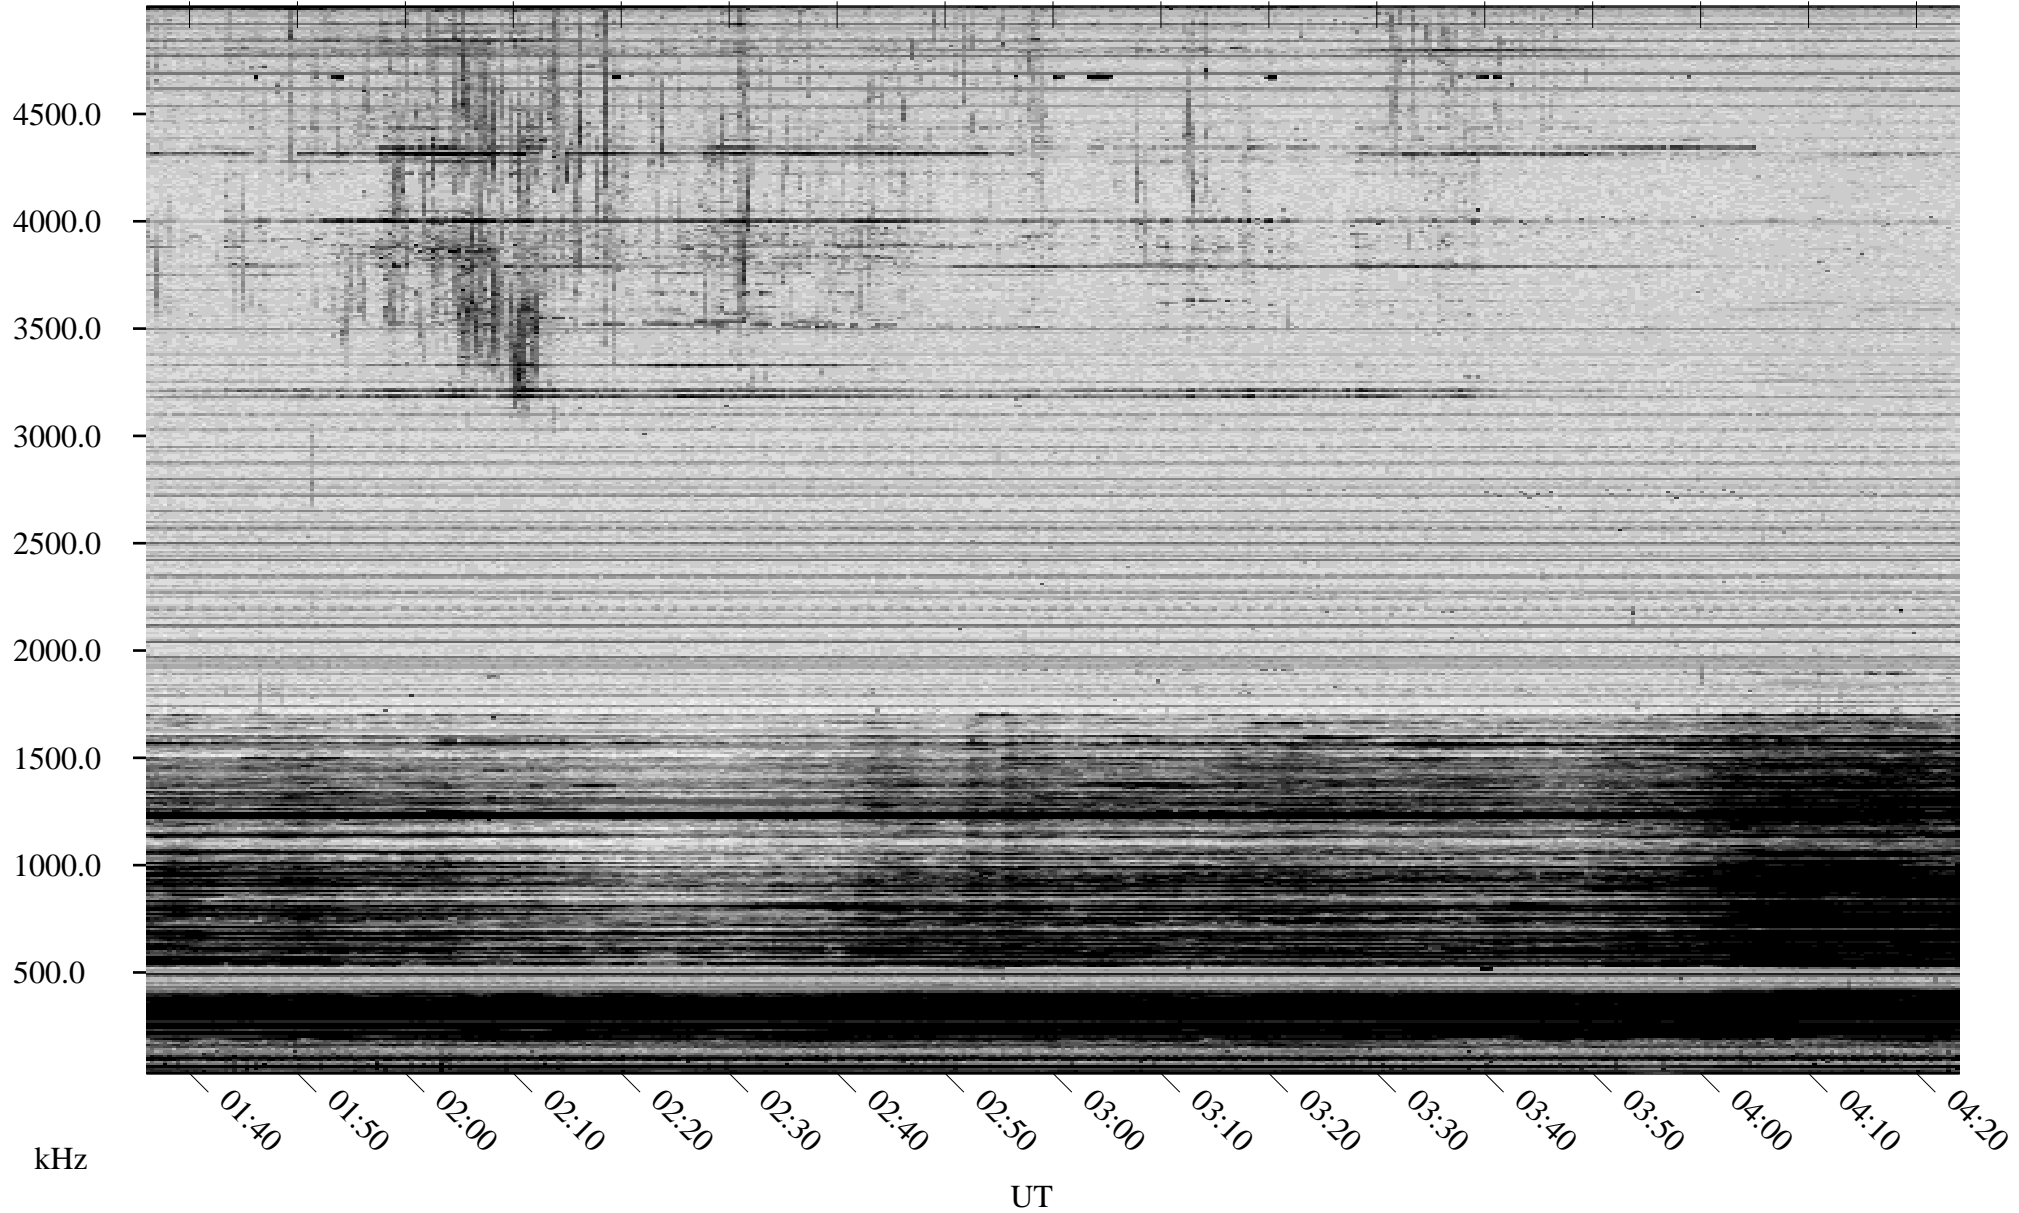

12/21/2006 Churchill, Manitoba

Linear Scale Black = 161 White = 15

CH06355L.R00m max_12

Page 1

12/21/2006 Churchill, Manitoba

Linear Scale Black = 161 White = 15

CH06355L.R00m max_12

Page 2

12/22/2006 Churchill, Manitoba

Linear Scale Black = 161 White = 15

CH06355L.R00m max_12

Page 3

12/22/2006 Churchill, Manitoba

Linear Scale Black = 161 White = 15

CH06355L.R00m max_12

Page 4

12/22/2006 Churchill, Manitoba

Linear Scale Black = 161 White = 15

CH06355L.R00m max_12

Page 5

12/22/2006 Churchill, Manitoba

Linear Scale Black = 161 White = 15

CH06355L.R00m max_12

Page 6

12/22/2006 Churchill, Manitoba

Linear Scale Black = 161 White = 15

CH06355L.R00m max_12

Page 7

12/22/2006 Churchill, Manitoba

Linear Scale Black = 161 White = 15

CH06355L.R00m max_12

Page 8