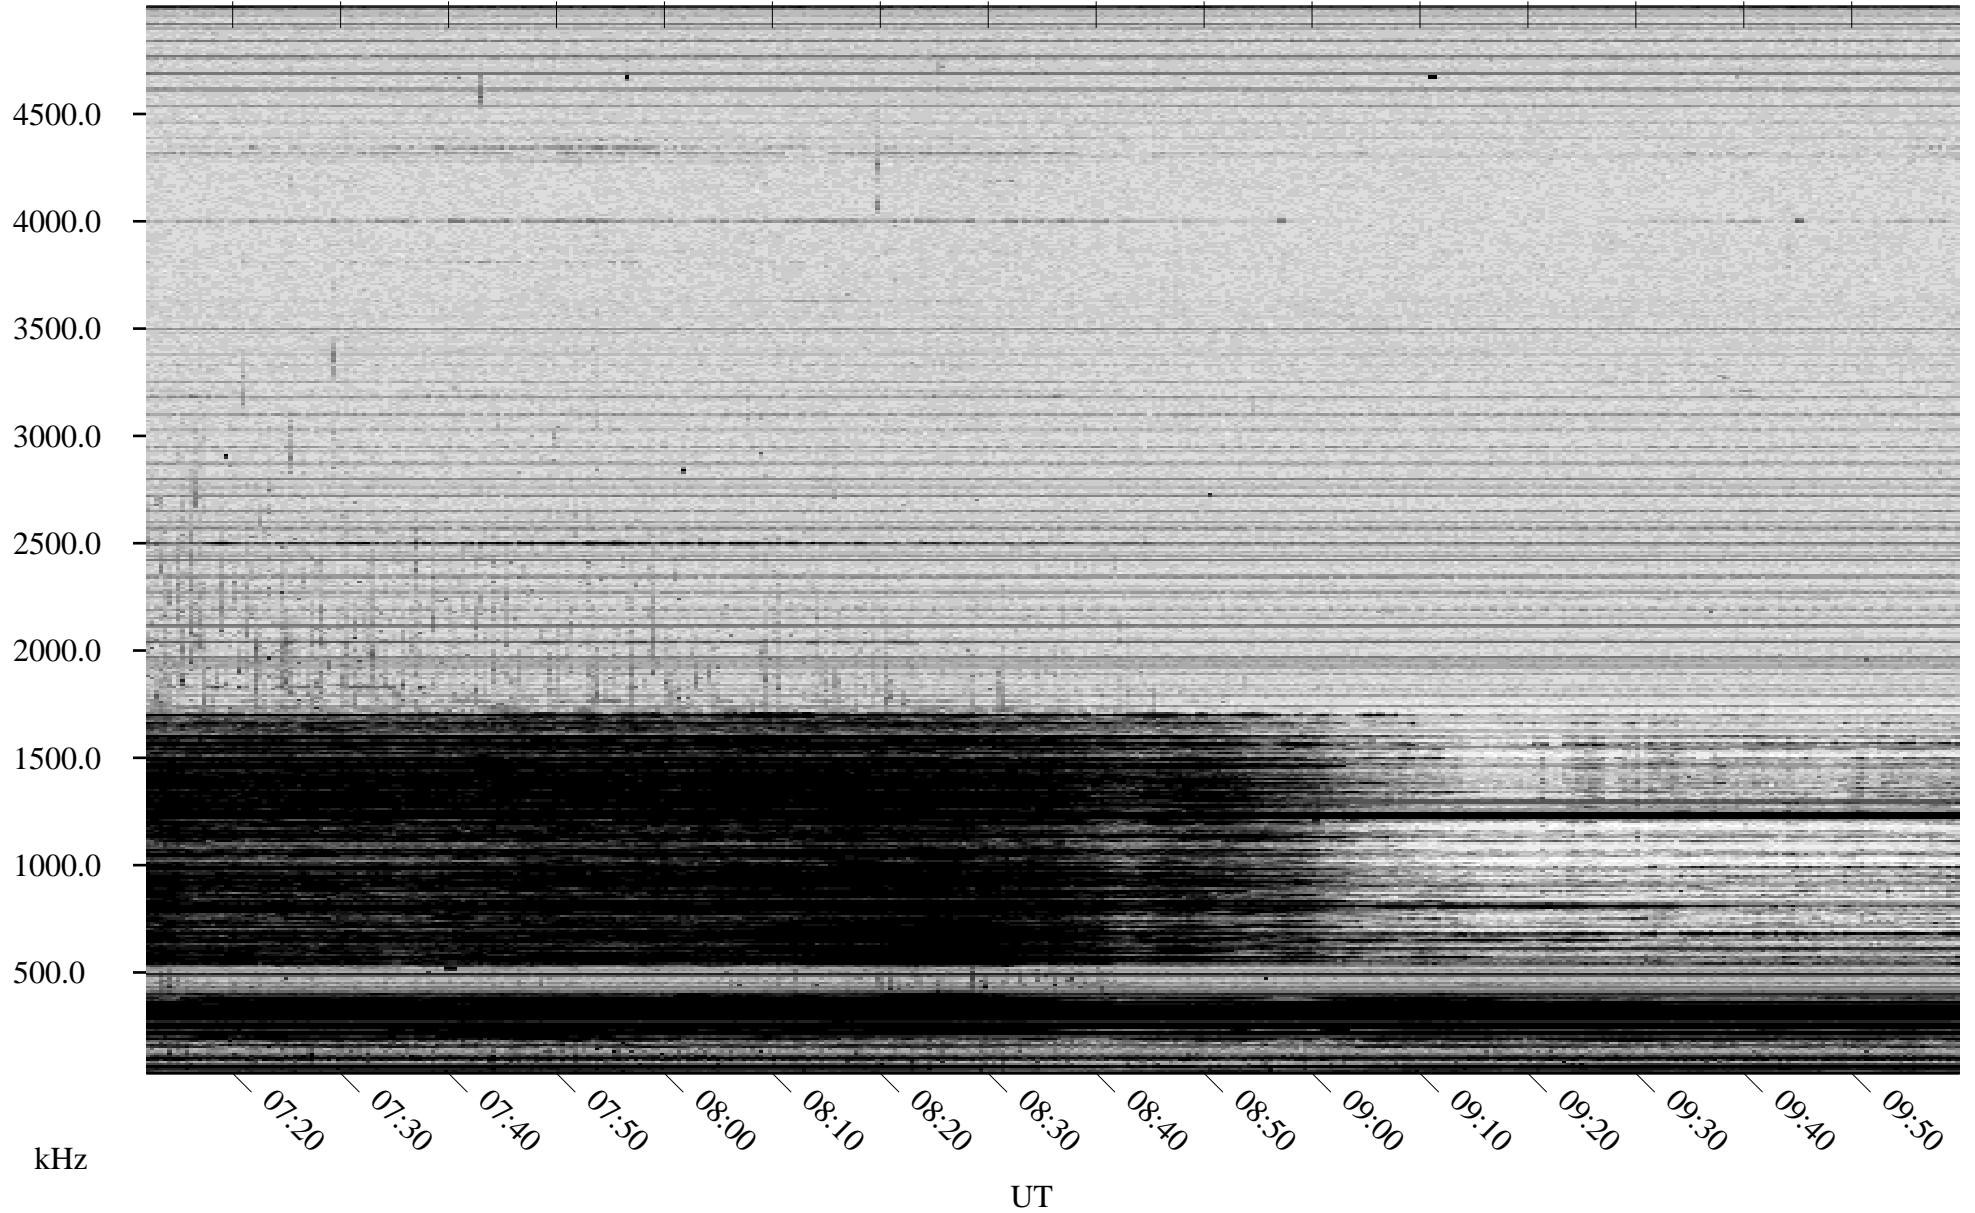

12/21/2006 Churchill, Manitoba

Linear Scale Black = 161 White = 15

CH06355L.R00m max_12

Page 1

12/21/2006 Churchill, Manitoba

Linear Scale Black = 161 White = 15

CH06355L.R00m max_12

Page 2

12/22/2006 Churchill, Manitoba

Linear Scale Black = 161 White = 15

CH06355L.R00m max_12

Page 3

12/22/2006 Churchill, Manitoba

Linear Scale Black = 161 White = 15

CH06355L.R00m max_12

Page 4

12/22/2006 Churchill, Manitoba

Linear Scale Black = 161 White = 15

CH06355L.R00m max_12

Page 5

12/22/2006 Churchill, Manitoba

Linear Scale Black = 161 White = 15

CH06355L.R00m max_12

Page 6

12/22/2006 Churchill, Manitoba

Linear Scale Black = 161 White = 15

CH06355L.R00m max_12

Page 7

12/22/2006 Churchill, Manitoba

Linear Scale Black = 161 White = 15

CH06355L.R00m max_12

Page 8