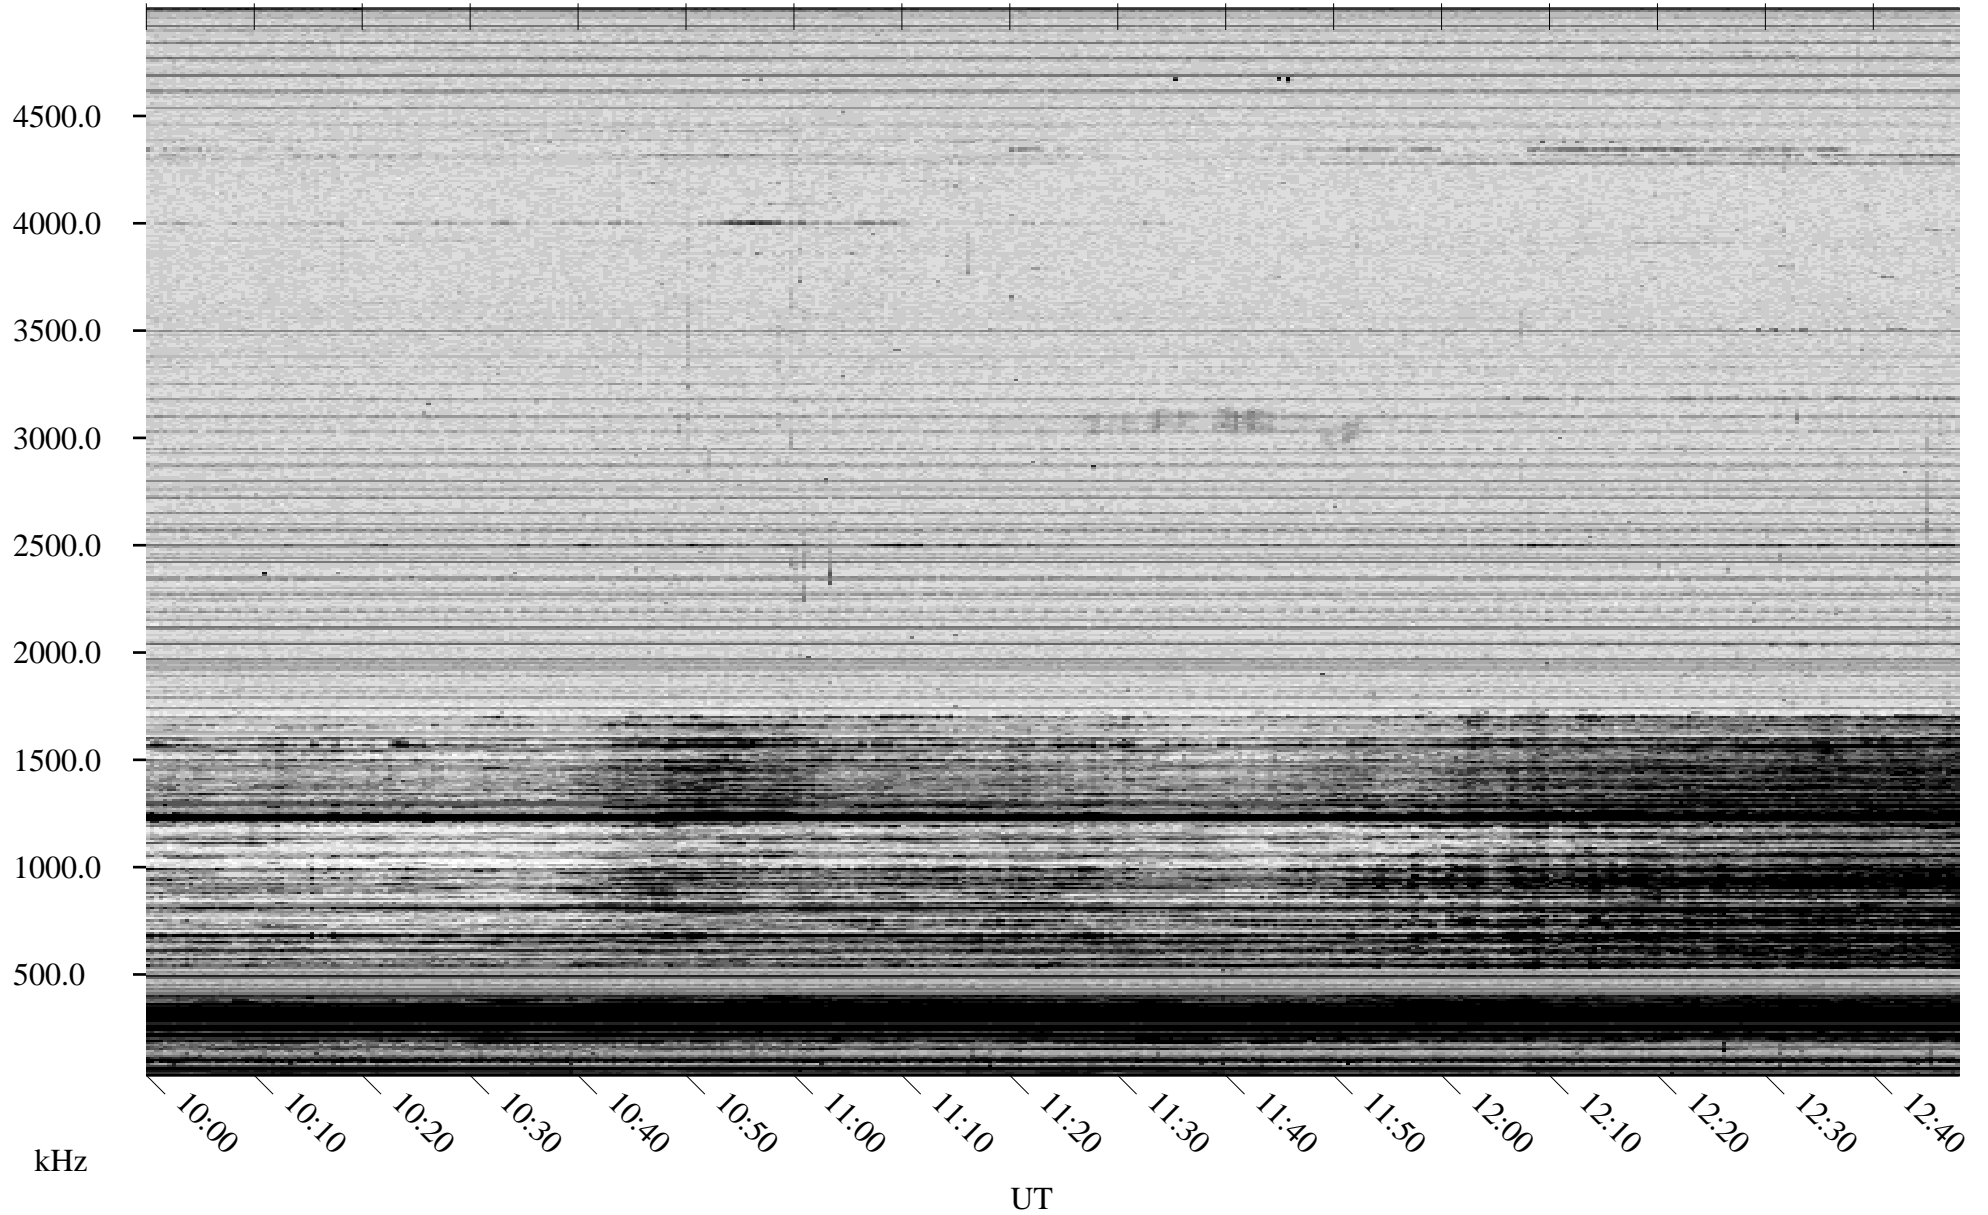

12/21/2006 Churchill, Manitoba

Linear Scale Black = 161 White = 15

CH06355L.R00m max_12

Page 1

12/21/2006 Churchill, Manitoba

Linear Scale Black = 161 White = 15

CH06355L.R00m max_12

Page 2

12/22/2006 Churchill, Manitoba

Linear Scale Black = 161 White = 15

CH06355L.R00m max_12

Page 3

12/22/2006 Churchill, Manitoba

Linear Scale Black = 161 White = 15

CH06355L.R00m max_12

Page 4

12/22/2006 Churchill, Manitoba

Linear Scale Black = 161 White = 15

CH06355L.R00m max_12

Page 5

12/22/2006 Churchill, Manitoba

Linear Scale Black = 161 White = 15

CH06355L.R00m max_12

Page 6

12/22/2006 Churchill, Manitoba

Linear Scale Black = 161 White = 15

CH06355L.R00m max_12

Page 7

12/22/2006 Churchill, Manitoba

Linear Scale Black = 161 White = 15

CH06355L.R00m max_12

Page 8